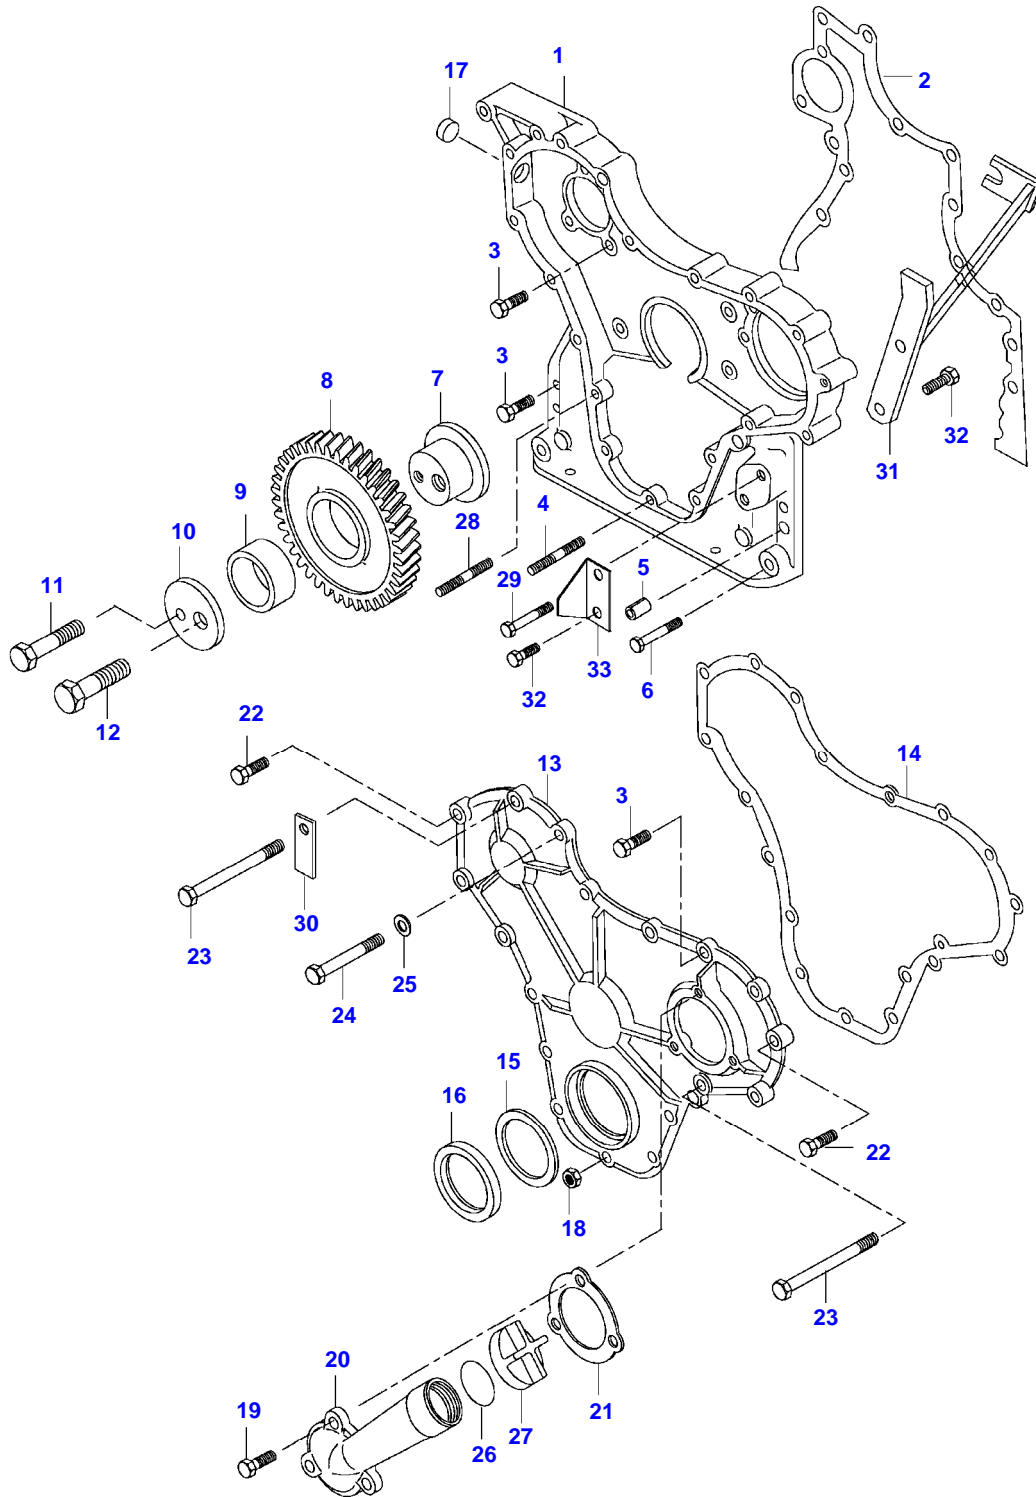

8000LS TRACTOR (MEGA SERIES)
SPIMG-006-21-32-

Item	Part Number	Qty	Description Comments
1	V836647406	1	TIMING GEAR CASE
	V836647865	1	TIMING GEAR CASE ROTARY PUMP UNITED STATES OF AMERICA
2	V836647419	1	GASKET S2
3	V528801400	11	HEX CAP SCREW
4	V546801380	4	STUD BOLT
5	V598359850	4	PIN
6	V529801440	2	HEX CAP SCREW
7	V836129709	1	SHAFT
8	V836129863	1	IDLER GEAR
9	V836129844	1	BEARING BUSH
10	V836129845	1	FLANGE
11	V528801860	1	HEX CAP SCREW
12	V529902680	1	HEX CAP SCREW
13	V836647572	1	GEAR HOUSING FRONT COVER
14	V836129942	1	GASKET S2
15	V836129782	1	COVER
16	V614105880	1	OIL SEAL S2
17	V640016016	1	CUP PLUG
18	V504800800	5	NUT
19	V528801380	3	HEX CAP SCREW
20	V836746921	1	PIPE
21	V836129946	1	GASKET S2
22	V528801420	4	HEX CAP SCREW
23	V529801500	2	HEX CAP SCREW
24	V529801470	3	HEX CAP SCREW
25	V836120989	1	WASHER
26	V614604740	1	O-RING S2
27	V836338733	1	OIL FILLER CAP
29	V529801450	1	HEX CAP SCREW
31	V836655512	1	BRACKET ROTARY PUMP UNITED STATES OF AMERICA
	V836664528	1	THROTTLE SENSOR BRACKET ROTARY PUMP UNITED STATES OF AMERICA L8253-(M)