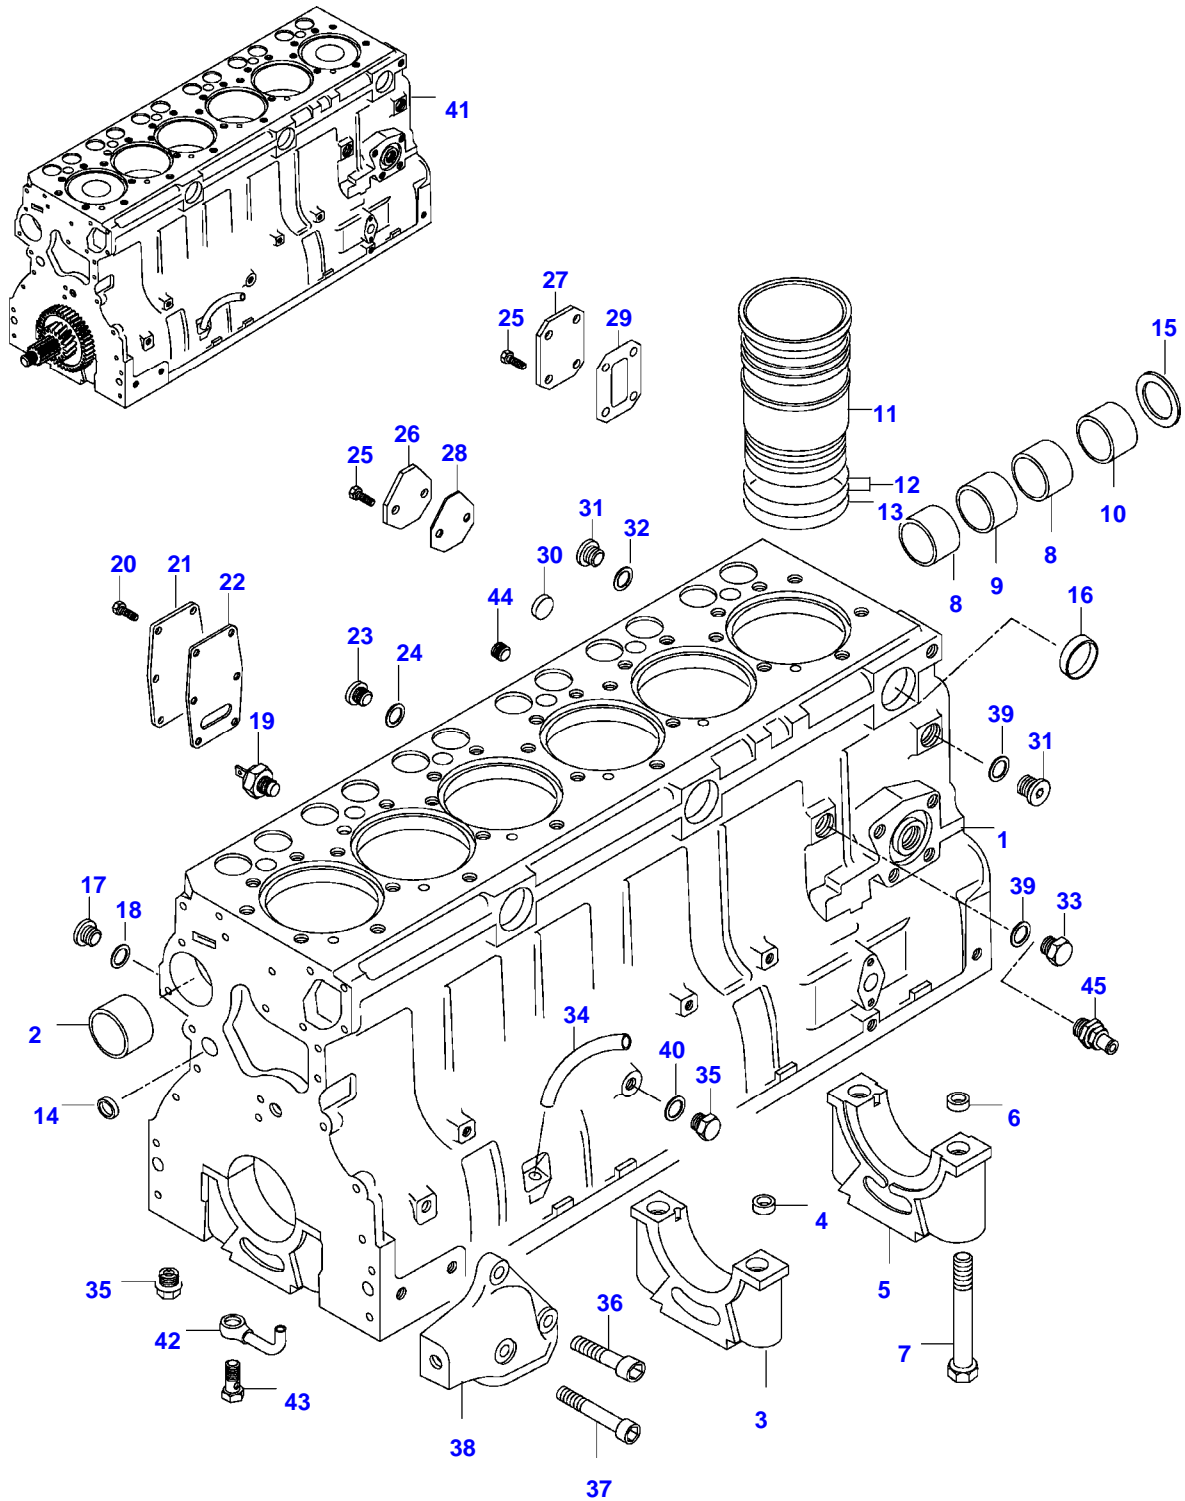

8000LS TRACTOR (MEGA SERIES)  
SPIMG-006-21-06

Item	Part Number	Qty	Description Comments
1	V836866110	1	CYLINDER BLOCK
2	V836866069	1	CAMSHAFT BEARING BUSHING
3	NS	6	NON-SERVICEABLE PART
4	V836214478	12	BEARING COVER GUIDE SLEEVE
5	NS	1	NON-SERVICEABLE PART
6	V836214478	2	BEARING COVER GUIDE SLEEVE
7	V835329030	14	HEX CAP SCREW
8	V836852460	2	CAMSHAFT BEARING BUSHING
9	V836852459	1	C2751-(M) CAMSHAFT BEARING BUSHING
10	V836852461	1	C2751-(M) CAMSHAFT BEARING BUSHING
11	V836666990	6	C2751-(M) LINER
12	V836647502	12	CYLINDER LINER O-RING S2
13	V836647503	6	CYLINDER LINER O-RING S2
14	V640016016	4	CUP PLUG S2
15	V836529872	1	PLUG -C2751(M)
	V836852744	1	PLUG C2751-(M)
16	V640016040	2	CUP PLUG
17	V640325110	3	SCREW PLUG
18	V615571014	3	SEALING WASHER S2
19	V887283760	1	PRESSURE SWITCH
20	V528801380	6	HEX CAP SCREW
21	V836846444	1	COVER
22	V836322852	1	GASKET 2S
23	V836119079	1	PLUG
24	V615881620	1	SEALING WASHER S2
25	V528801362	2	HEX CAP SCREW -H3774(M)
30	V640016018	2	CUP PLUG
31	V640325018	2	PLUG
32	V615881822	3	SEALING WASHER S2
33	V836019756	1	PLUG
34	V836129747	1	OIL DIPSTICK GUIDE PIPE
35	V640305012	7	PLUG
36	V581705850	4	HEX SOCKET SCREW
37	V581705890	2	HEX SOCKET SCREW
38	V836346012	1	ENGINE MOUNT LEFT
	V836346013	1	ENGINE MOUNT RIGHT
39	V615881824	1	SEALING WASHER S2
40	V615881216	1	SEALING WASHER S2