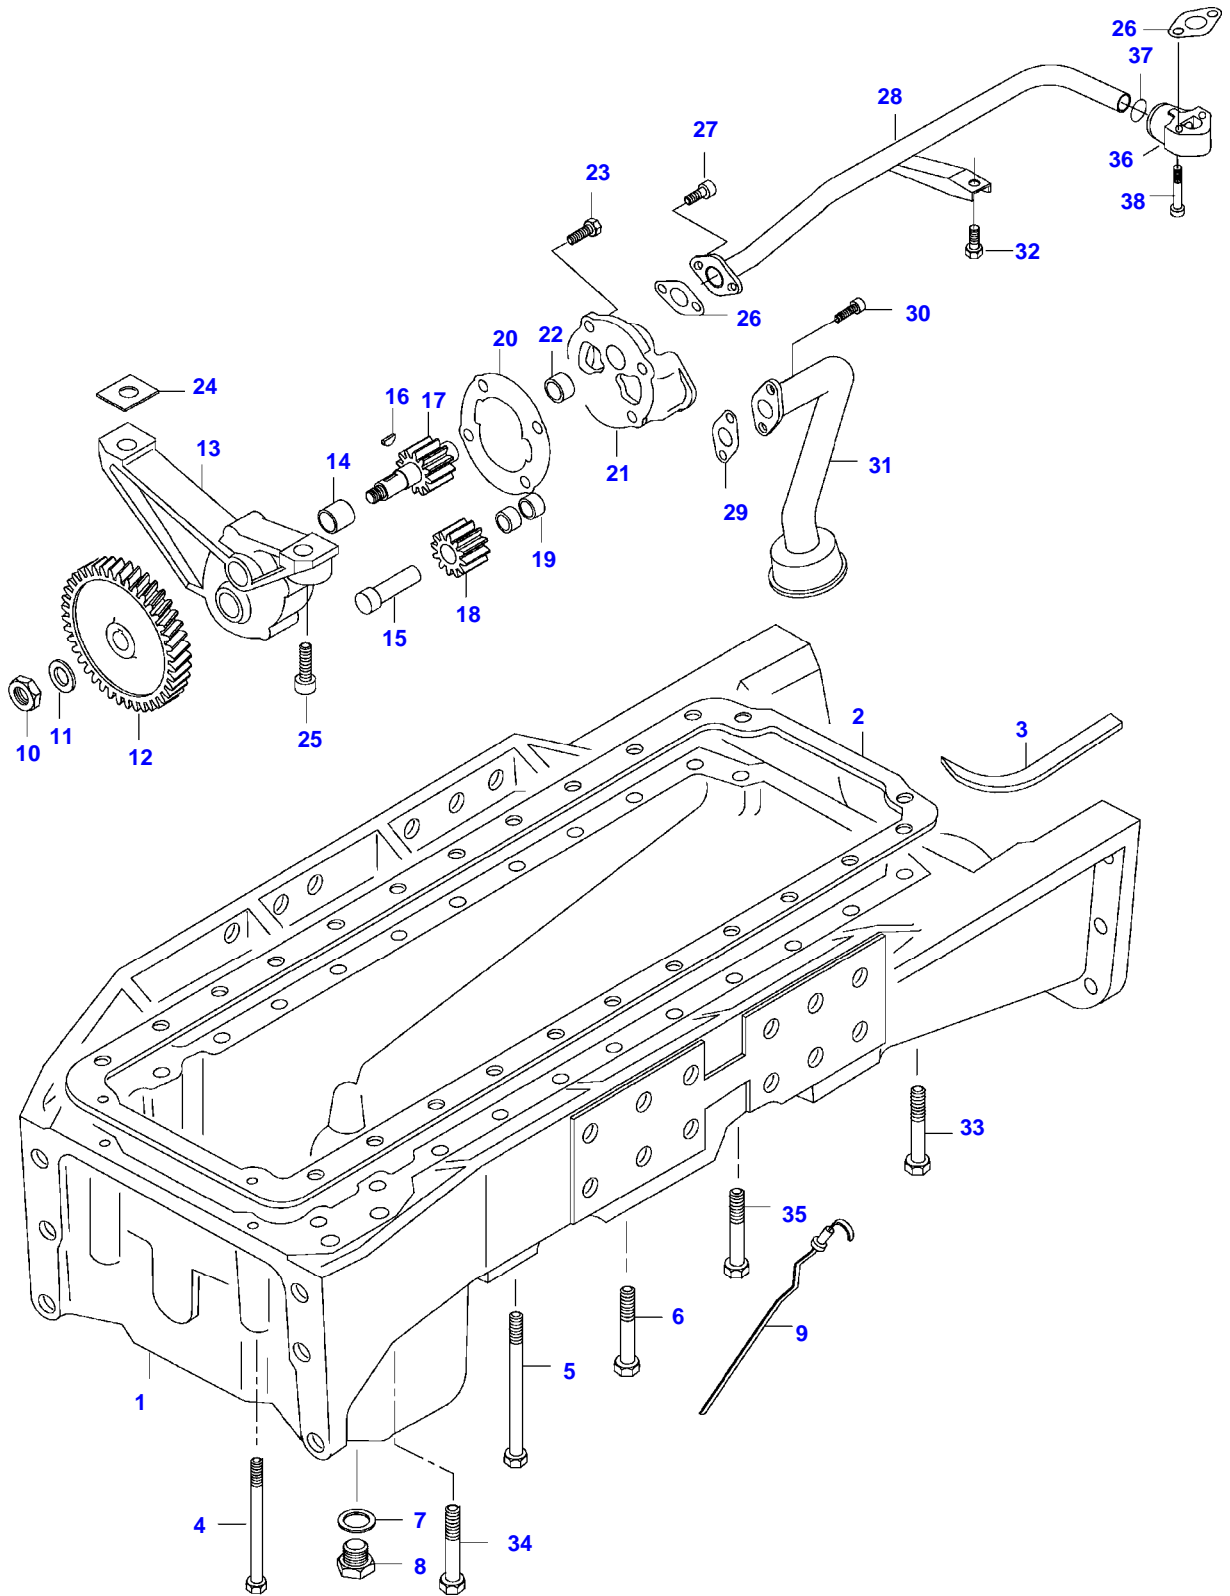

8000LS TRACTOR (MEGA SERIES)
SPIMG-006-21-42

Item	Part Number	Qty	Description Comments
1	V836847762	1	OIL SUMP
2	V836322183	1	OIL SUMP GASKET S2
3	V836129727	2	GASKET S2
4	V581704830	2	HEX SOCKET SCREW
5	V529902020	4	HEX CAP SCREW
6	V529901890	14	HEX CAP SCREW -G11344(M)
7	V615882432	1	SEALING WASHER S2
	V615881827	1	SEALING WASHER S2
8	V836655495	1	PLUG
	V836655493	1	PLUG
9	V836847652	1	DIPSTICK
	V836322243	1	OIL PUMP -C1132(M)
	V836852607	1	LUBRICATING OIL PUMP C1133(M)-J7033(M)
10	V504861000	1	NUT
11	V836122910	1	WASHER
12	V836112362	1	GEAR -C1132(M)
	V836338667	1	GEAR C1133-(M)
13	V836322237	1	HOUSING -J7033(M)
14	V836322909	1	BUSHING
15	V836322906	1	OIL PUMP SHAFT
16	V603305530	1	KEY -C1132(M)
17	V836322241	1	PINION -C1132(M)
	V836852601	1	OIL PUMP SHAFT C1133(M)-J7033(M)
18	V836322908	1	GEAR -J7033(M)
19	V836322909	2	BUSHING
20	V836119796	1	GASKET S2 -J7033(M)
21	V836322238	1	COVER -J7033(M)
22	V836322909	1	BUSHING
23	V528801380	4	HEX CAP SCREW
24	V836007871	2	SHIM
25	V581805050	2	HEX SOCKET SCREW
26	V836008449	2	GASKET S2