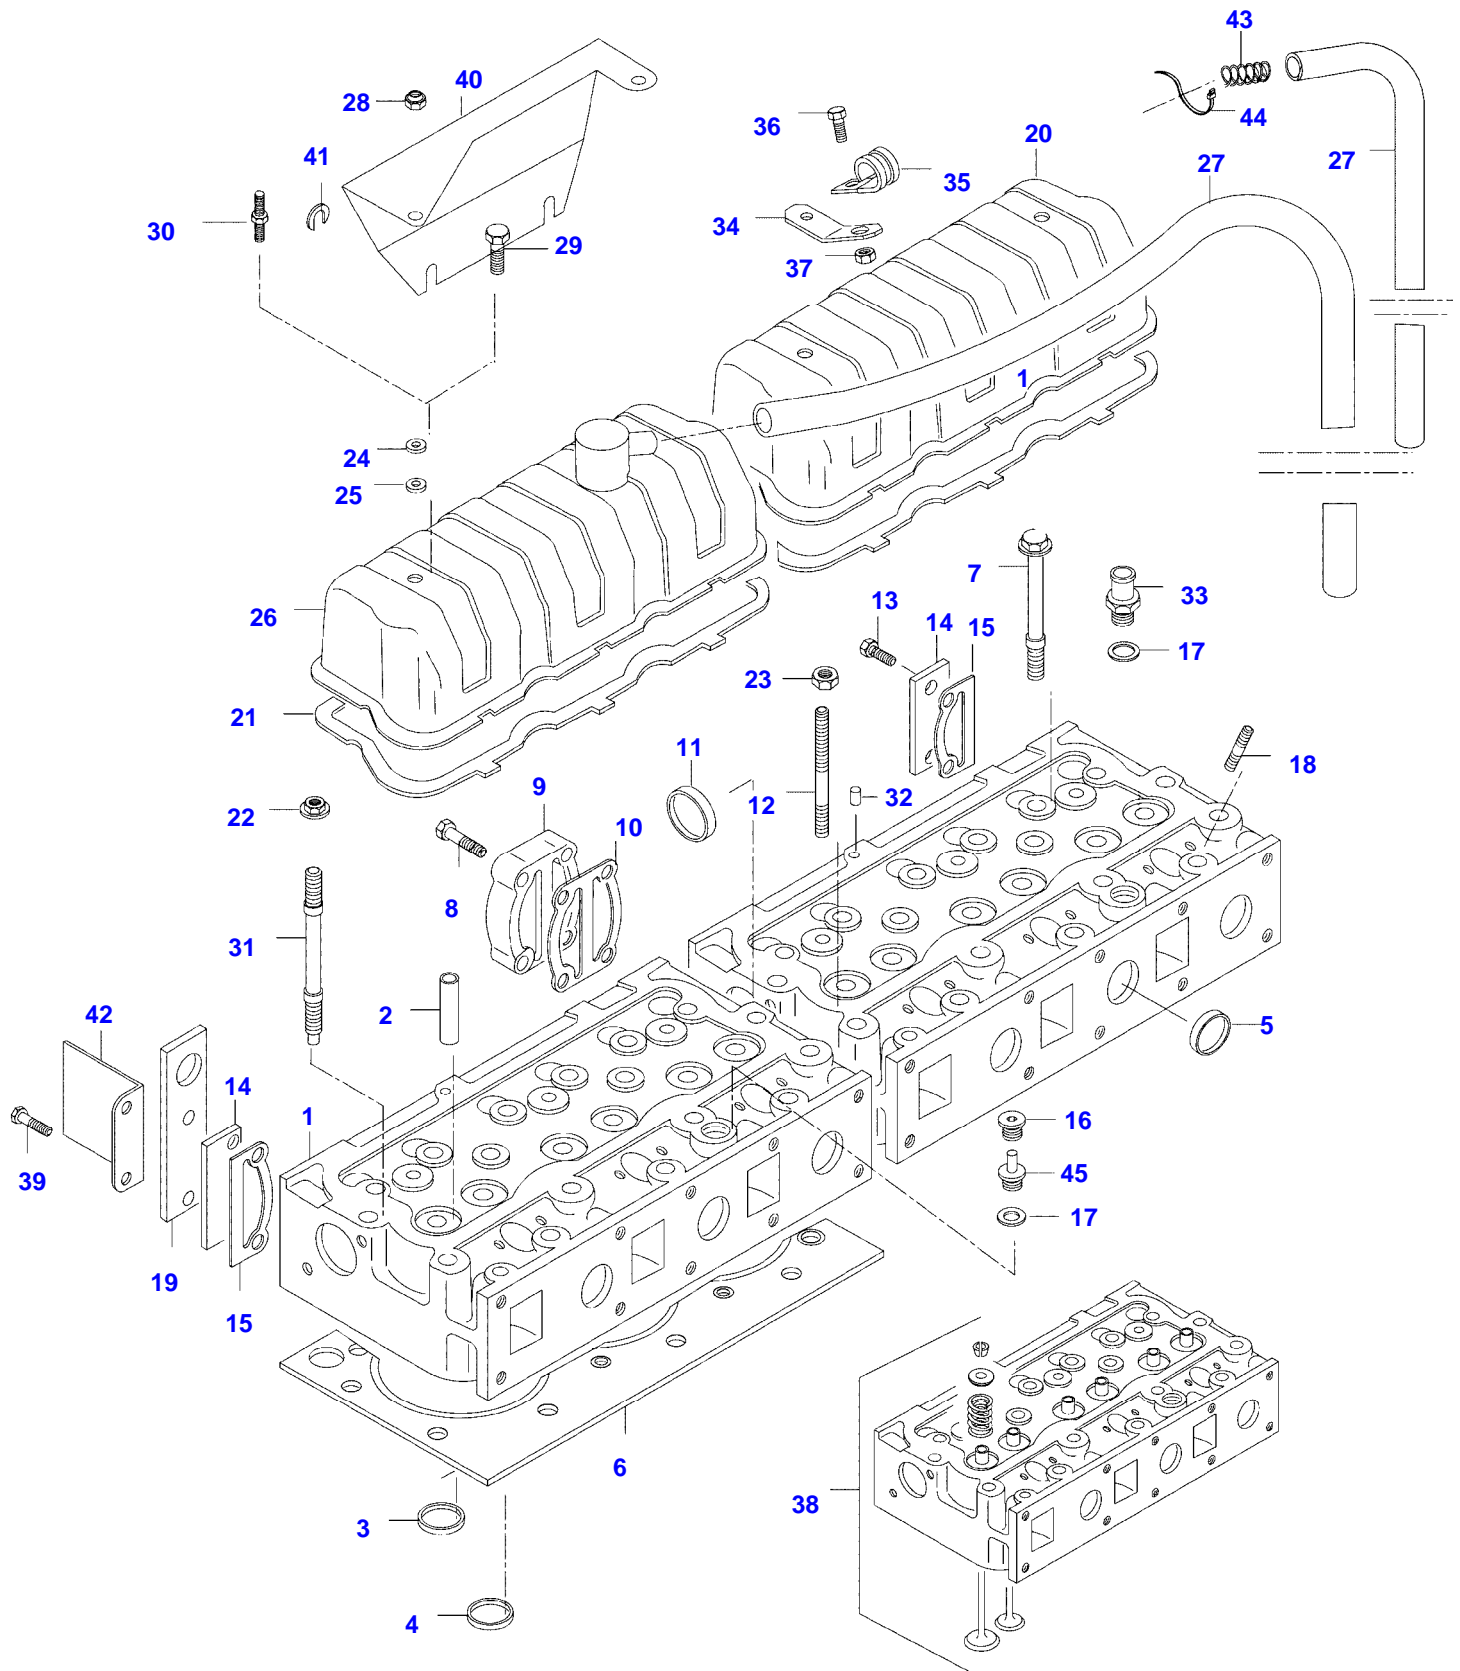

8000LS TRACTOR (MEGA SERIES)
SPIMG-006-21-18

Item	Part Number	Qty	Description Comments
1	V836655379	2	CYLINDER HEAD
2	V836647601	12	GUIDE
3	V836647600	6	VALVE SEAT
5	V836647942	10	EXHAUST CUP PLUG
6	V836666302	2	CYLINDER HEAD GASKET S1
7	V836859104	32	HEXAGON FLANGE BOLT
8	V528801420	4	HEX CAP SCREW
	V529801830	4	HEX CAP SCREW
9	V836855348	1	CONNECTION FLANGE
10	V836866214	1	GASKET S1
11	V640016045	1	CUP PLUG
12	V836652357	4	STUD BOLT
	V546801900	4	STUD BOLT F9355-(M)
13	V528801380	2	HEX CAP SCREW
	V528801800	2	HEX CAP SCREW
14	V836855350	2	BLOCK OFF PLATE
15	V836866215	2	GASKET S1
16	V640325018	1	PLUG
17	V615881822	2	SEALING WASHER S1
18	V546901435	12	STUD BOLT
19	V836855349	1	LIFT EYE
	V836855349	2	LIFT EYE E3979-(M)
20	V836846448	1	VALVE ROCKER COVER
21	V836646360	2	VALVE ROCKER COVER GASKET S1
22	V836859110	2	NUT
23	V504601000	4	NUT -F9354(M)
	V836655406	4	SLEEVE NUT F9355-(M)
24	V836119855	4	WASHER
25	V836012841	4	RUBBER BUSHING S1
26	V836646359	1	VALVE ROCKER COVER
27	V836859875	1	RUBBER HOSE
28	V510601002	4	NUT
29	V528801780	1	HEX CAP SCREW F9355-(M)
30	V836659175	3	STUD BOLT F9355-(M)
	V836659175	2	STUD BOLT F9355-(M)
31	V836859109	2	STUD BOLT
32	V595959140	2	PIN
33	V836119837	1	HOSE COUPLER
34	V836652567	1	SUPPORT
35	V602074528	1	HOSE CLIP
36	V528801362	1	HEX CAP SCREW
37	V504800800	1	NUT
38	V836640853	2	CYLINDER HEAD
39	V528801820	2	HEX CAP SCREW
	V528801380	2	HEX CAP SCREW
40	V836859843	1	HEAT SHIELD
41	V836864223	2	LOCK RING
42	V836666199	1	HEAT SHIELD L8223-(M)