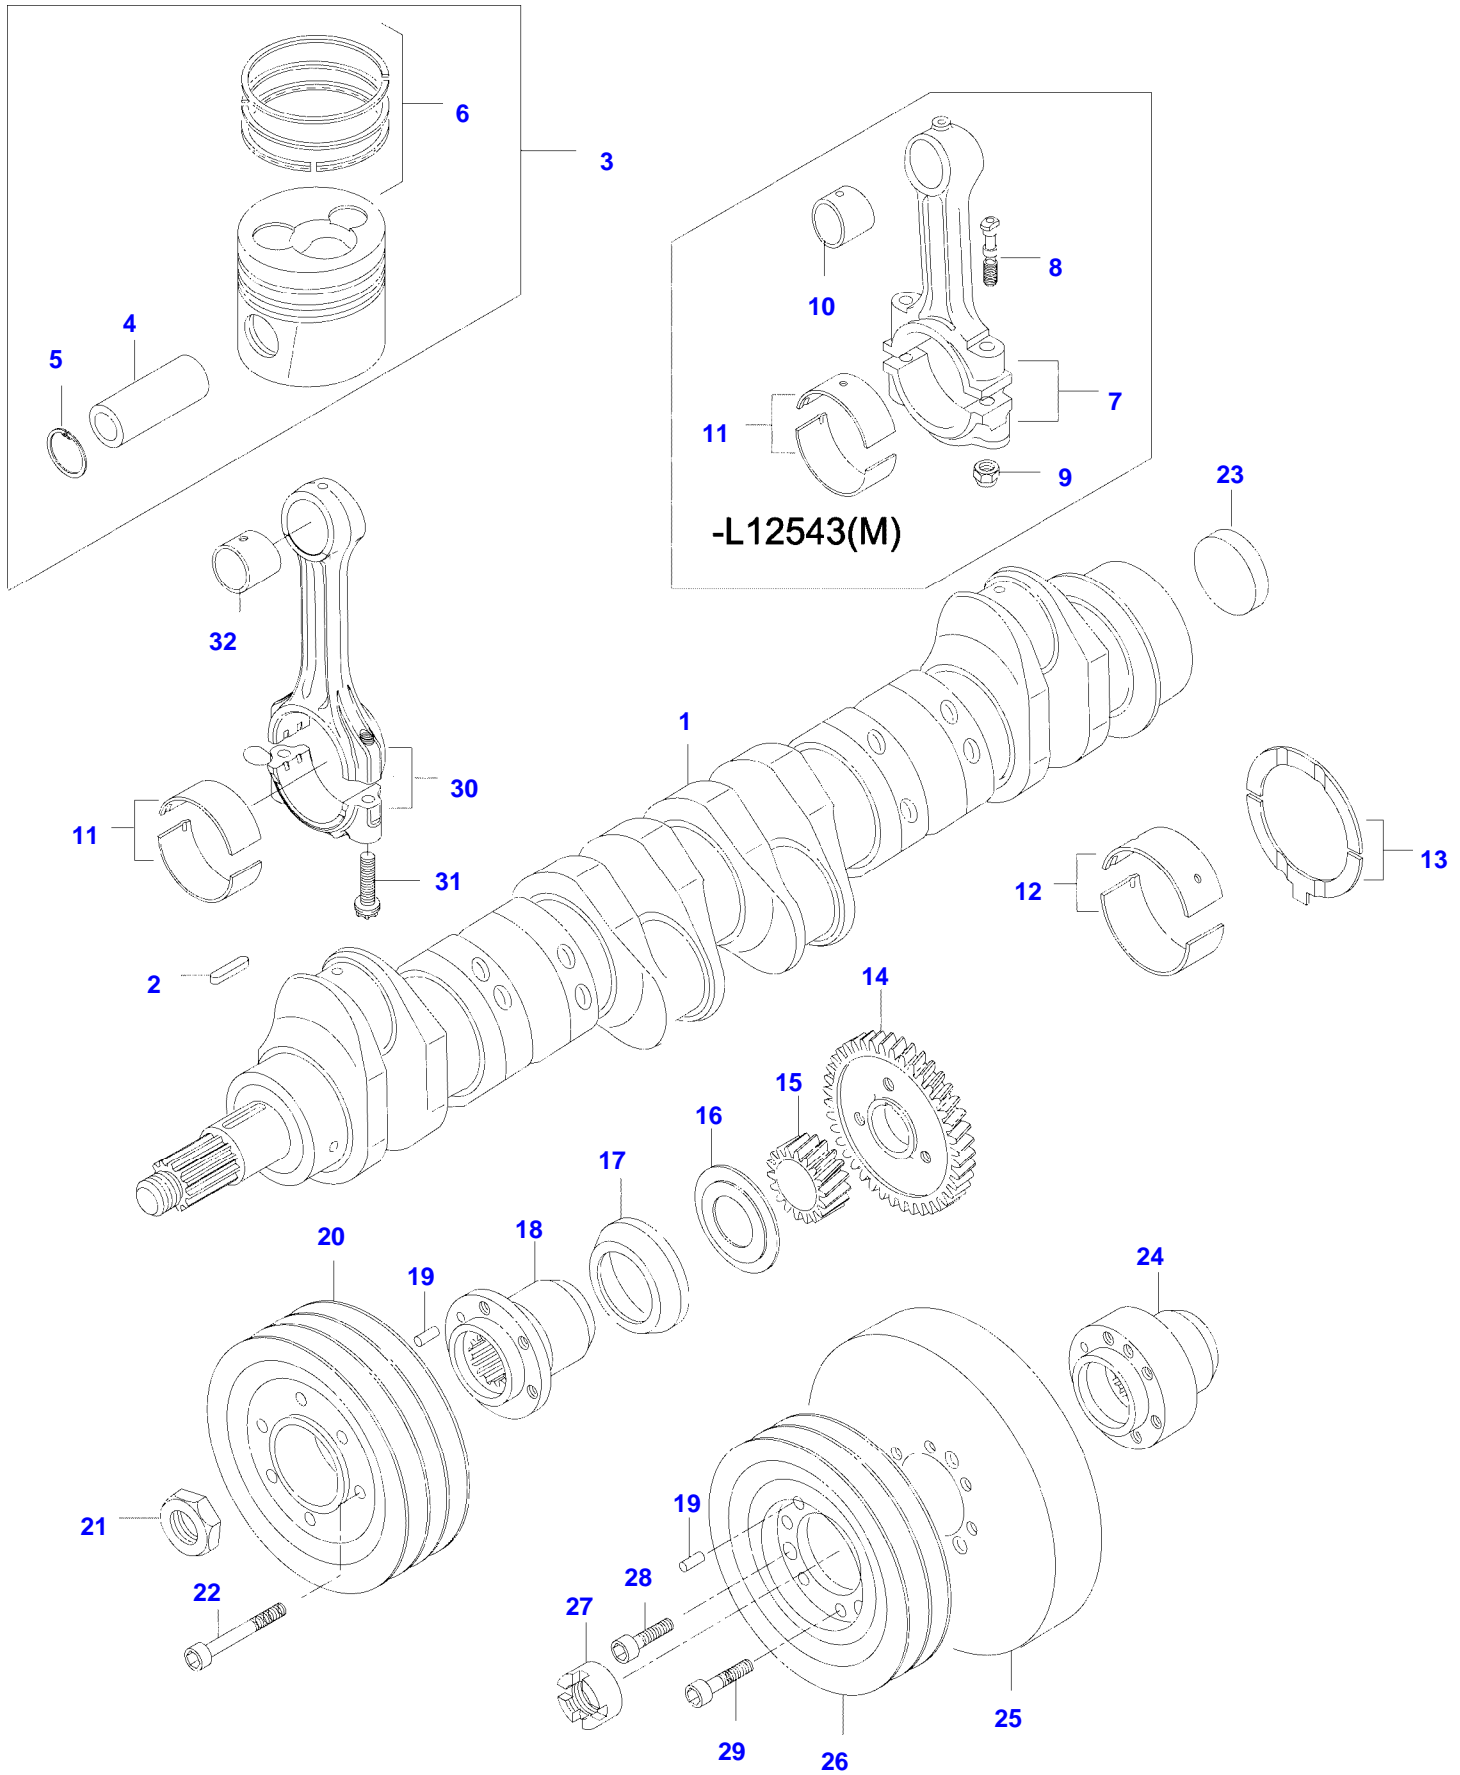

Item	Part Number	Qty	Description Comments
	V836646332	2	ROCKER SHAFT ASM -F9354(M)
1	V835328363	12	ROCKER ARM
2	V504800800	12	NUT
3	V836010106	12	VALVE ROCKER ADJUSTMENT SCREW
4	V836006586	12	BEARING
5	V836006580	6	BRACKET
6	V836006582	4	SPRING
7	V836646329	2	SHAFT
8	V836655113	4	PLUG
	V836666610	2	ROCKER SHAFT ASM F9355-(M)
1	V836666608	12	ROCKER ARM
2	V512861000	12	NUT
3	V836655866	12	ADJUSTING SCREW
5	V836655869	6	BRACKET
6	V836655884	4	SPRING
7	V836655870	2	SHAFT
8	V836655899	4	PLUG
9	V529801910	2	HEX CAP SCREW
10	V836110237	12	PUSHROD -F9354(M)
	V836655867	12	PUSHROD F9355-(M)
11	V836014264	12	TAPPET
12	V836846376	1	CAMSHAFT -L13187(M)
13	V603305760	1	WOODRUFF KEY
14	V836646389	1	GEAR,CAMSHAFT
15	V836646382	24	COTTER
16	V836646381	12	WASHER
17	V836646380	12	SPRING
18	V836646357	6	EXHAUST VALVE
19	V836646356	6	INTAKE VALVE
20	V836655406	4	SLEEVE NUT F9355-(M)

8000LS TRACTOR (MEGA SERIES)
SPIMG-006-21-30