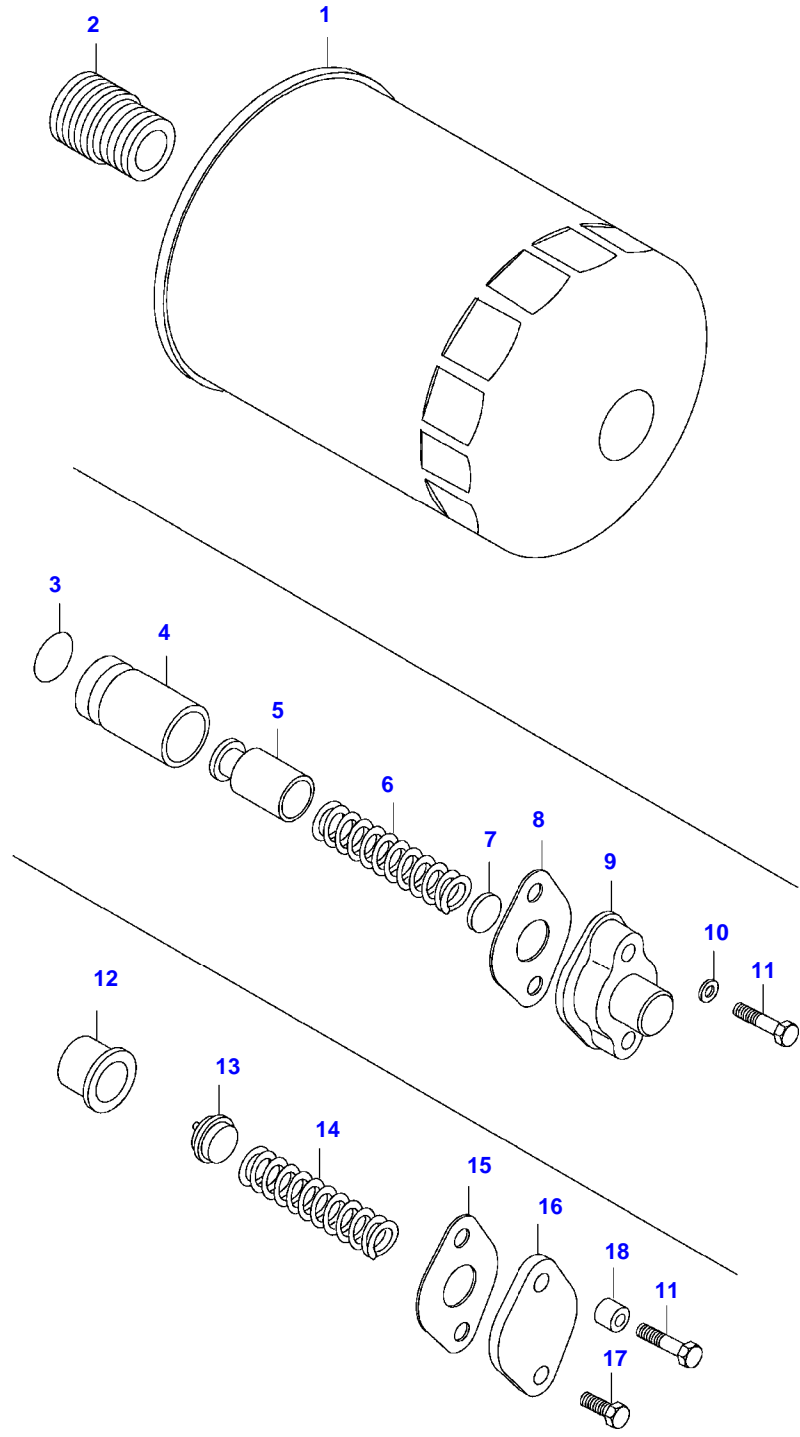

8000LS TRACTOR (MEGA SERIES)
SPIMG-006-21-34

Item	Part Number	Qty	Description Comments
1	V836662580	1	ENGINE OIL FILTER
2	V836647404	1	UNION
	V835340042		OIL PRESSURE CONTROL VALVE
3	V614601524	1	O-RING
			.
4	V836117834	1	S2 CYLINDER
			.
5	V836338850	1	OIL PRESSURE CONTROL VALVE
			.
6	V836117836	1	SPRING
			.
7	V836020290	1	INJECTOR SHIM
			.
8	V836322190	1	GASKET
			.
			S2
9	V836129849	1	COVER
10	V500950800	1	SPRING WASHER
11	V528801420	2	HEX CAP SCREW