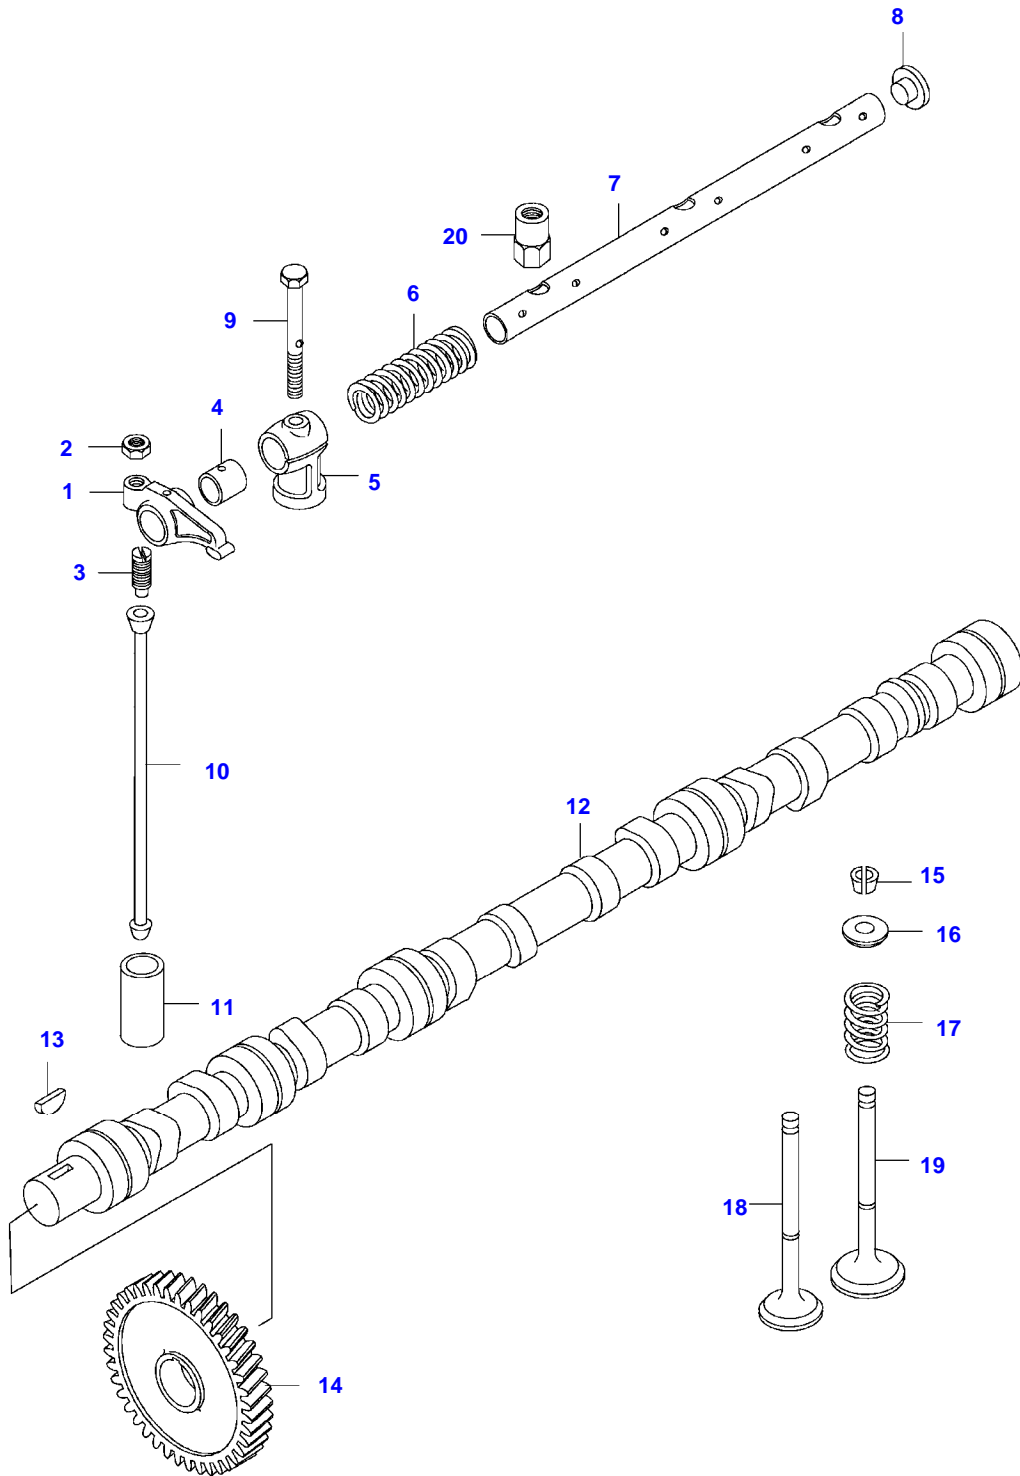

8000LS TRACTOR (MEGA SERIES)
SPIMG-006-21-24

Item	Part Number	Qty	Description Comments
	V836646332	2	ROCKER SHAFT ASM -F9354(M)
1	V835328363	12	ROCKER ARM
2	V504800800	12	NUT
3	V836010106	12	VALVE ROCKER ADJUSTMENT SCREW
4	V836006586	12	BEARING
5	V836006580	6	BRACKET
6	V836006582	4	SPRING
7	V836646329	2	SHAFT
8	V836655113	4	PLUG
	V836666610	2	ROCKER SHAFT ASM F9355-(M)
1	V836666608	12	ROCKER ARM
2	V512861000	12	NUT
3	V836655866	12	ADJUSTING SCREW
5	V836655869	6	BRACKET
6	V836655884	4	SPRING
7	V836655870	2	SHAFT
8	V836655899	4	PLUG
9	V529801910	2	HEX CAP SCREW
10	V836110237	12	PUSHROD -F9354(M)
	V836655867	12	PUSHROD F9355-(M)
11	V836014264	12	TAPPET
12	V836846376	1	CAMSHAFT -L13187(M)
13	V603305760	1	WOODRUFF KEY
14	V836646389	1	GEAR,CAMSHAFT
15	V836646382	24	COTTER
16	V836646381	12	WASHER
17	V836646380	12	SPRING
18	V836646357	6	EXHAUST VALVE
19	V836646356	6	INTAKE VALVE
20	V836655406	4	SLEEVE NUT F9355-(M)