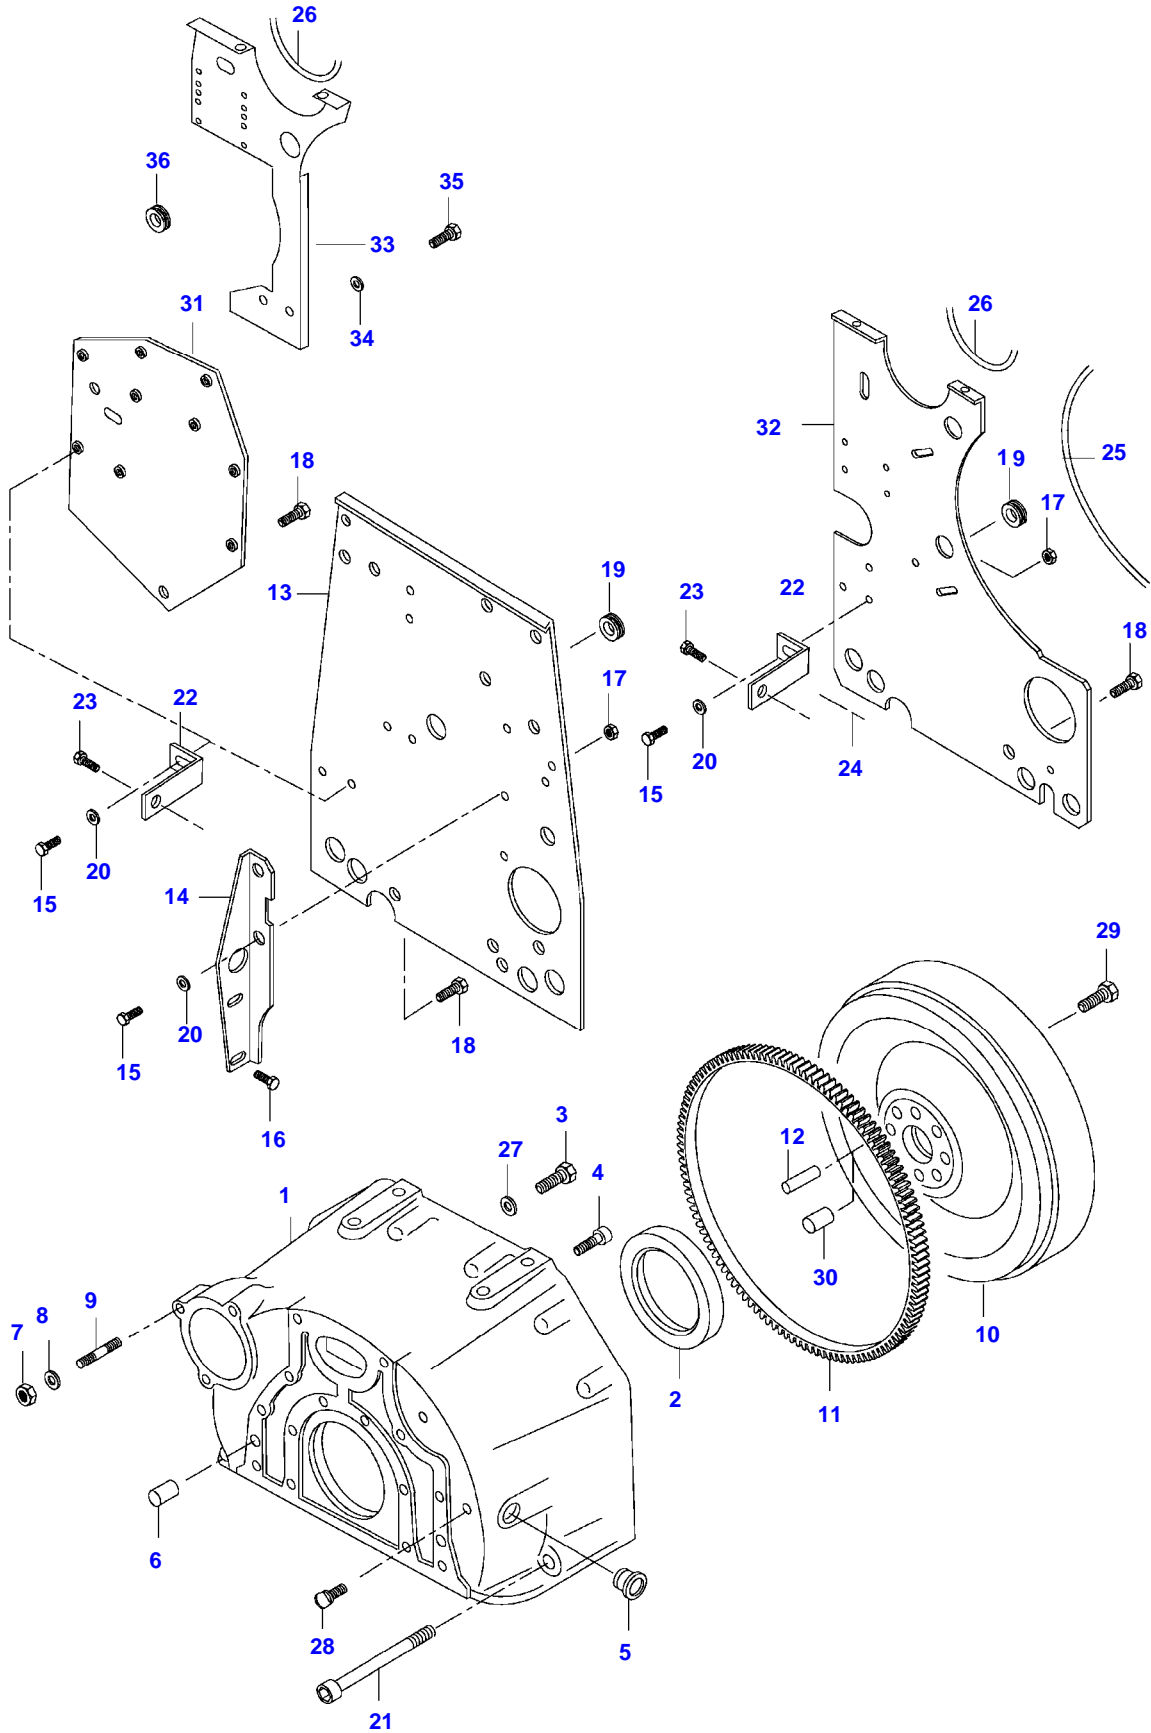

8000LS TRACTOR (MEGA SERIES)
SPIMG-006-21-10

Item	Part Number	Qty	Description Comments	Technical Specification
1	V836647439	1	FLYWHEEL HOUSING	
2	V614500002	1	CRANKSHAFT SEAL S2	
3	V529702220	8	HEX CAP SCREW	
4	V581705030	6	HEX SOCKET SCREW	
5	V836007572	1	RUBBER PLUG	
6	V598359850	2	PIN	
7	V504601000	3	NUT	
8	V500951000	3	SPRING WASHER	
9	V546801800	3	STUD BOLT	
10	V836759818	1	FLYWHEEL	
	V836146958	1	FLYWHEEL HYDRAULIC CLUTCH VOITH -666065	
	V836759820	1	FLYWHEEL HYDRAULIC CLUTCH VOITH D10222-(M)	
	V836752257	1	FLYWHEEL HYDRAULIC CLUTCH TRANSFLUID	
11	V835328783	1	STARTER RING	
12	V595955060	1	PIN	
13	V836847585	1	FLYWHEEL HOUSING	
14	V836755364	1	SUPPORT -E3726(M)	
15	V528801362	3	HEX CAP SCREW	
16	V528801380	2	HEX CAP SCREW	
	V528801780	2	HEX CAP SCREW	
17	V504800800	2	NUT	
18	V528802180	2	HEX CAP SCREW	
19	V835338745	1	RUBBER INLET	
20	V500150842	3	WASHER	
21	VHC9784	2	HEX SOCKET SCREW	M12 X 140 SFS_EN_ISO_4762 12.9
22	V836755361	1	SUPPORT	
23	V528801380	1	HEX CAP SCREW	
	V528801800	1	HEX CAP SCREW	
24	V32664900	1	SHIELD	
25	V32604100	1	BAND	
26	V32604200	1	BAND	
27	V500951200	8	SPRING WASHER	
28	V836859311	1	PLUG	
29	V528702230	8	HEX CAP SCREW	
	V529702250	8	HEX CAP SCREW HYDRAULIC CLUTCH	
33	V34172400	1	HOLDER	
34	VJD0408	2	WASHER	M8
35	VHA6322	2	SCREW	M8 X 16 SFS_EN_ISO_4017 8.8
36	ACV0799330	1	GROMMET