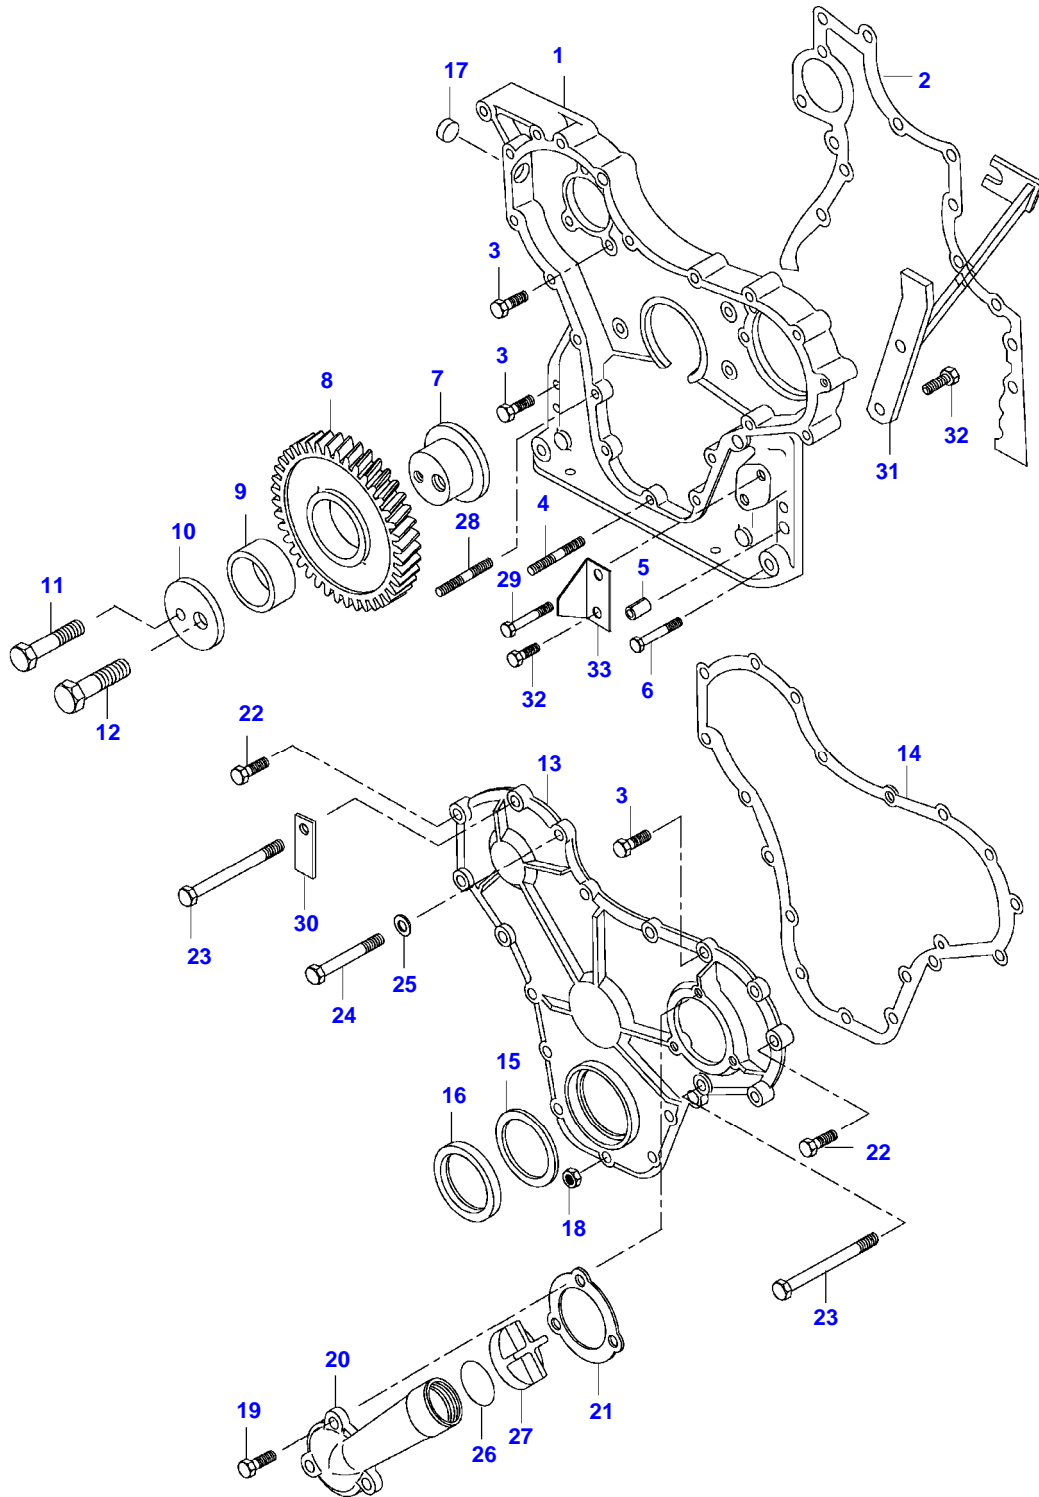

Item	Part Number	Qty	Description Comments	Technical Specification
11	V836110552	6	BEARING SHELL SEE PAGE 01-0028	
12	V836655514	7	MAIN BEARING SEE PAGE 01-0028	
13	V836119459	2	THRUST WASHER SEE PAGE 01-0028	
14	V836119550	1	GEAR,CRANKSHAFT	
15	V836122840	1	GEAR,CRANKSHAFT	
16	V836129781	1	RING	
17	V836136271	1	SHIELD	
18	V836846463	1	CRANKSHAFT HUB	
19	V595953360	1	PIN	
20	V836864290	1	CRANKSHAFT V-BELT PULLEY DUAL GROOVE	
21	V836647310	1	CRANKSHAFT NUT	
22	V581804680	6	HEX SOCKET SCREW	
23	V836852082	1	PLUG	

[A] V836840928 CONNECTING ROD SET L12544-(M), REF. 30, 31, 32

8050LS TRACTOR (MEGA SERIES)
SPIMG-006-21-32-