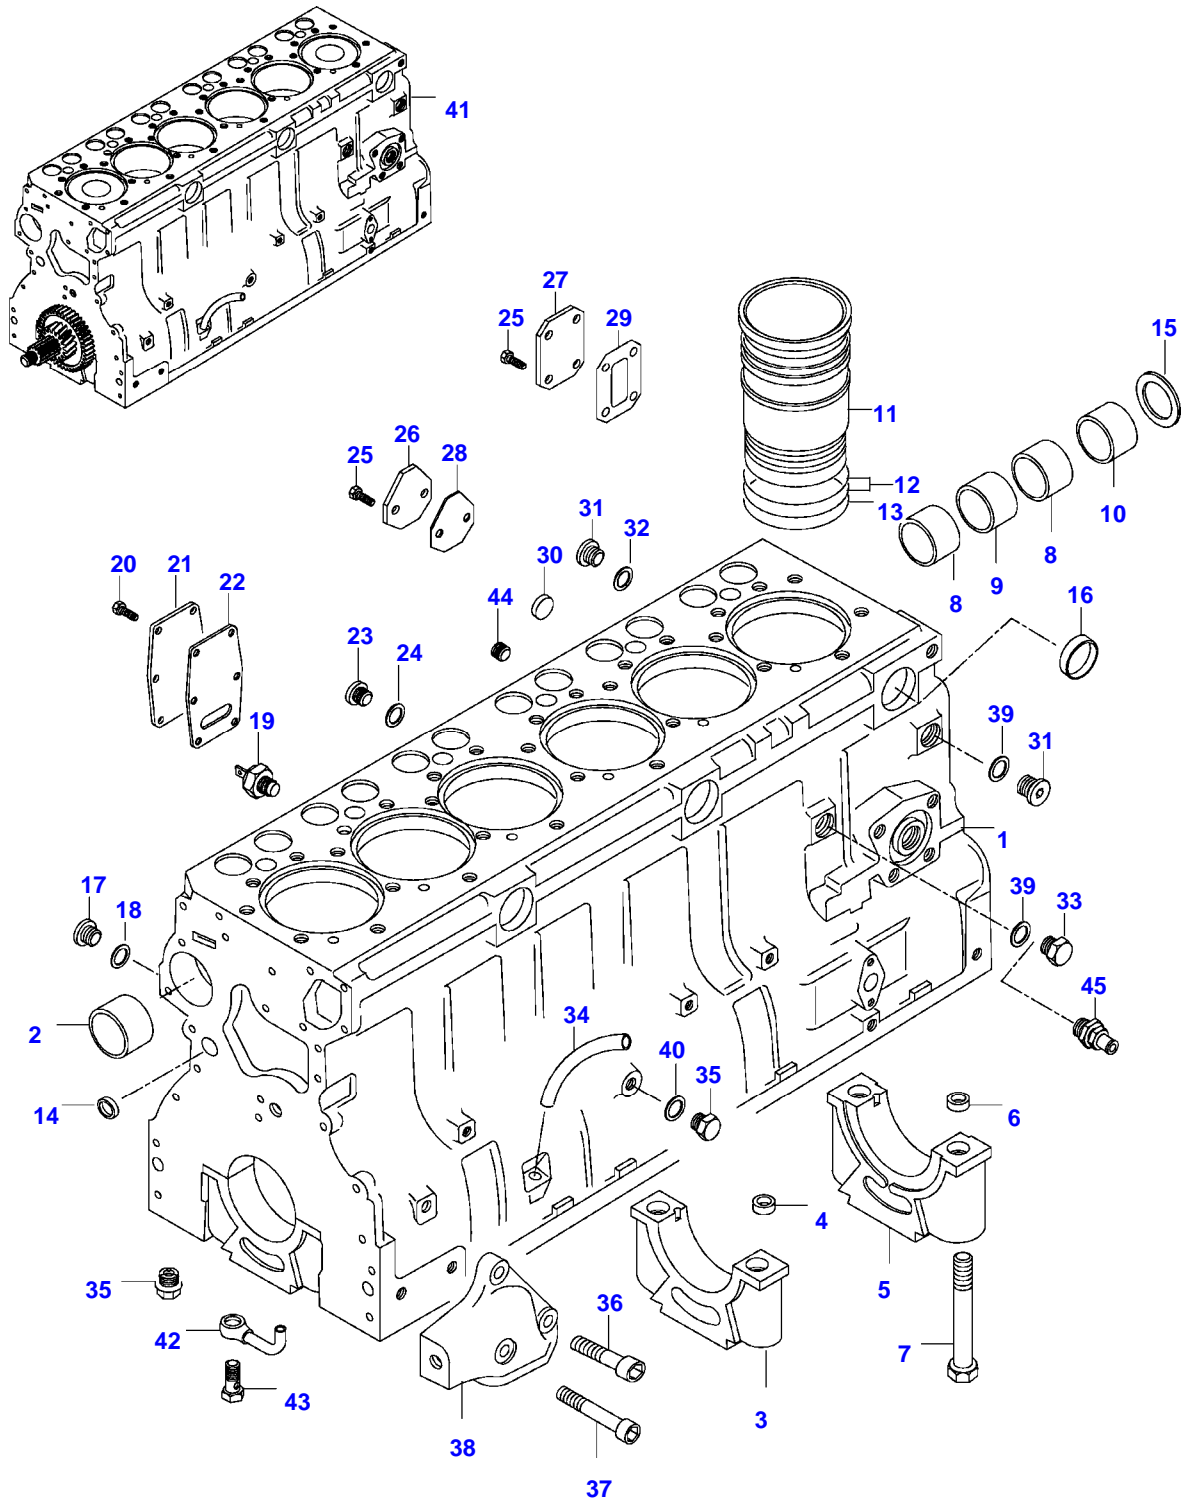

8050LS TRACTOR (MEGA SERIES)
SPIMG-006-21-06

Item	Part Number	Qty	Description Comments
1	V836866110	1	CYLINDER BLOCK
2	V836866069	1	CAMSHAFT BEARING BUSHING
3	NS	6	NON-SERVICEABLE PART
4	V836214478	12	BEARING COVER GUIDE SLEEVE
5	NS	1	NON-SERVICEABLE PART
6	V836214478	2	BEARING COVER GUIDE SLEEVE
7	V835329030	14	HEX CAP SCREW
8	V836852460	2	CAMSHAFT BEARING BUSHING
9	V836852459	1	C2751-(M) CAMSHAFT BEARING BUSHING
10	V836852461	1	C2751-(M) CAMSHAFT BEARING BUSHING
11	V836666990	6	C2751-(M) LINER
12	V836647502	12	CYLINDER LINER O-RING S2
13	V836647503	6	CYLINDER LINER O-RING S2
14	V640016016	4	CUP PLUG S2
15	V836529872	1	PLUG -C2751(M)
	V836852744	1	PLUG C2751-(M)
16	V640016040	2	CUP PLUG
17	V640325110	3	SCREW PLUG
18	V615571014	3	SEALING WASHER S2
19	V887283760	1	PRESSURE SWITCH
20	V528801380	6	HEX CAP SCREW
21	V836847994	1	FLANGE
22	V836322852	1	GASKET 2S
24	V615881620	1	SEALING WASHER S2
25	V528801362	2	HEX CAP SCREW -H3774(M)
	V528801362	4	HEX CAP SCREW H3774-(M)
26	V836647400	1	COVER H3774-(M)
28	V836647401	1	GASKET H3774-(M) S2
30	V640016018	2	CUP PLUG
31	V640325018	2	PLUG
32	V615881822	3	SEALING WASHER S2
33	V836019756	1	PLUG
34	V836129747	1	OIL DIPSTICK GUIDE PIPE
35	V640305012	7	PLUG
36	V581705850	4	HEX SOCKET SCREW
37	V581705890	2	HEX SOCKET SCREW
38	V836346012	1	ENGINE MOUNT LEFT

Item	Part Number	Qty	Description Comments	Technical Specification
11	V836110552	6	BEARING SHELL SEE PAGE 01-0028	
12	V836655514	7	MAIN BEARING SEE PAGE 01-0028	
13	V836119459	2	THRUST WASHER SEE PAGE 01-0028	
14	V836119550	1	GEAR,CRANKSHAFT	
15	V836122840	1	GEAR,CRANKSHAFT	
16	V836129781	1	RING	
17	V836136271	1	SHIELD	
18	V836846463	1	CRANKSHAFT HUB	
19	V595953360	1	PIN	
20	V836864290	1	CRANKSHAFT V-BELT PULLEY DUAL GROOVE	
21	V836647310	1	CRANKSHAFT NUT	
22	V581804680	6	HEX SOCKET SCREW	
23	V836852082	1	PLUG	