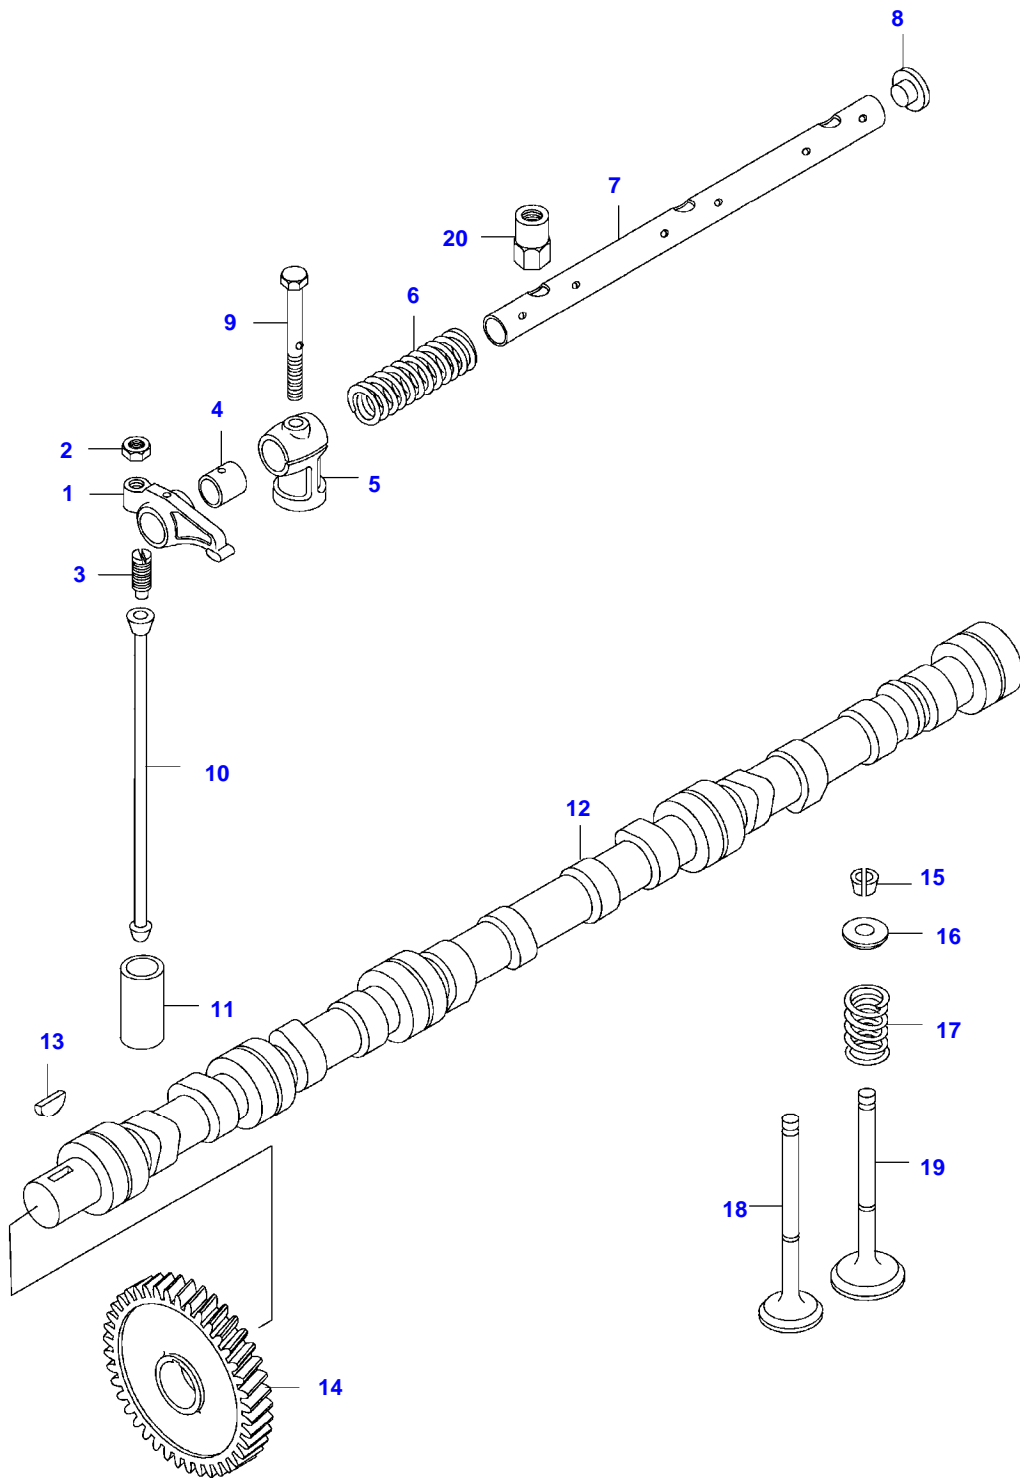

Valtra

8050LS TRACTOR (MEGA SERIES)

VFZ8050S

CYLINDER HEAD

Page01-0003

Item	Part Number	Qty	Description Comments
42	V836666199	1	HEAT SHIELD L8223-(M)

8050LS TRACTOR (MEGA SERIES)
SPIMG-006-21-24

Item	Part Number	Qty	Description Comments
	V836646332	2	ROCKER SHAFT ASM -F9058(M)
1	V835328363	12	ROCKER ARM
2	V504800800	12	NUT
3	V836010106	12	VALVE ROCKER ADJUSTMENT SCREW
4	V836006586	12	BEARING
5	V836006580	6	BRACKET
6	V836006582	4	SPRING
7	V836646329	2	SHAFT
8	V836655113	4	PLUG
	V836666610	2	ROCKER SHAFT ASM F9059-(M)
1	V836666608	12	ROCKER ARM
2	V512861000	12	NUT
3	V836655866	12	ADJUSTING SCREW
5	V836655869	6	BRACKET
6	V836655884	4	SPRING
7	V836655870	2	SHAFT
8	V836655899	4	PLUG
9	V529801910	2	HEX CAP SCREW
10	V836110237	12	PUSHROD -F9058(M)
	V836655867	12	PUSHROD F9059-(M)
11	V836014264	12	TAPPET
12	V836846376	1	CAMSHAFT -L13187(M)
	V836866054	1	CAMSHAFT L13188-(M)
13	V603305760	1	WOODRUFF KEY
14	V836646389	1	GEAR,CAMSHAFT
15	V836646382	24	COTTER
16	V836646381	12	WASHER
17	V836646380	12	SPRING
18	V836646357	6	EXHAUST VALVE
19	V836646356	6	INTAKE VALVE
20	V836655406	4	SLEEVE NUT F9059-(M)

Item	Part Number	Qty	Description Comments	Technical Specification
11	V836110552	6	BEARING SHELL SEE PAGE 01-0028	
12	V836655514	7	MAIN BEARING SEE PAGE 01-0028	
13	V836119459	2	THRUST WASHER SEE PAGE 01-0028	
14	V836119550	1	GEAR,CRANKSHAFT	
15	V836122840	1	GEAR,CRANKSHAFT	
16	V836129781	1	RING	
17	V836136271	1	SHIELD	
18	V836846463	1	CRANKSHAFT HUB	
19	V595953360	1	PIN	
20	V836864290	1	CRANKSHAFT V-BELT PULLEY DUAL GROOVE	
21	V836647310	1	CRANKSHAFT NUT	
22	V581804680	6	HEX SOCKET SCREW	
23	V836852082	1	PLUG	