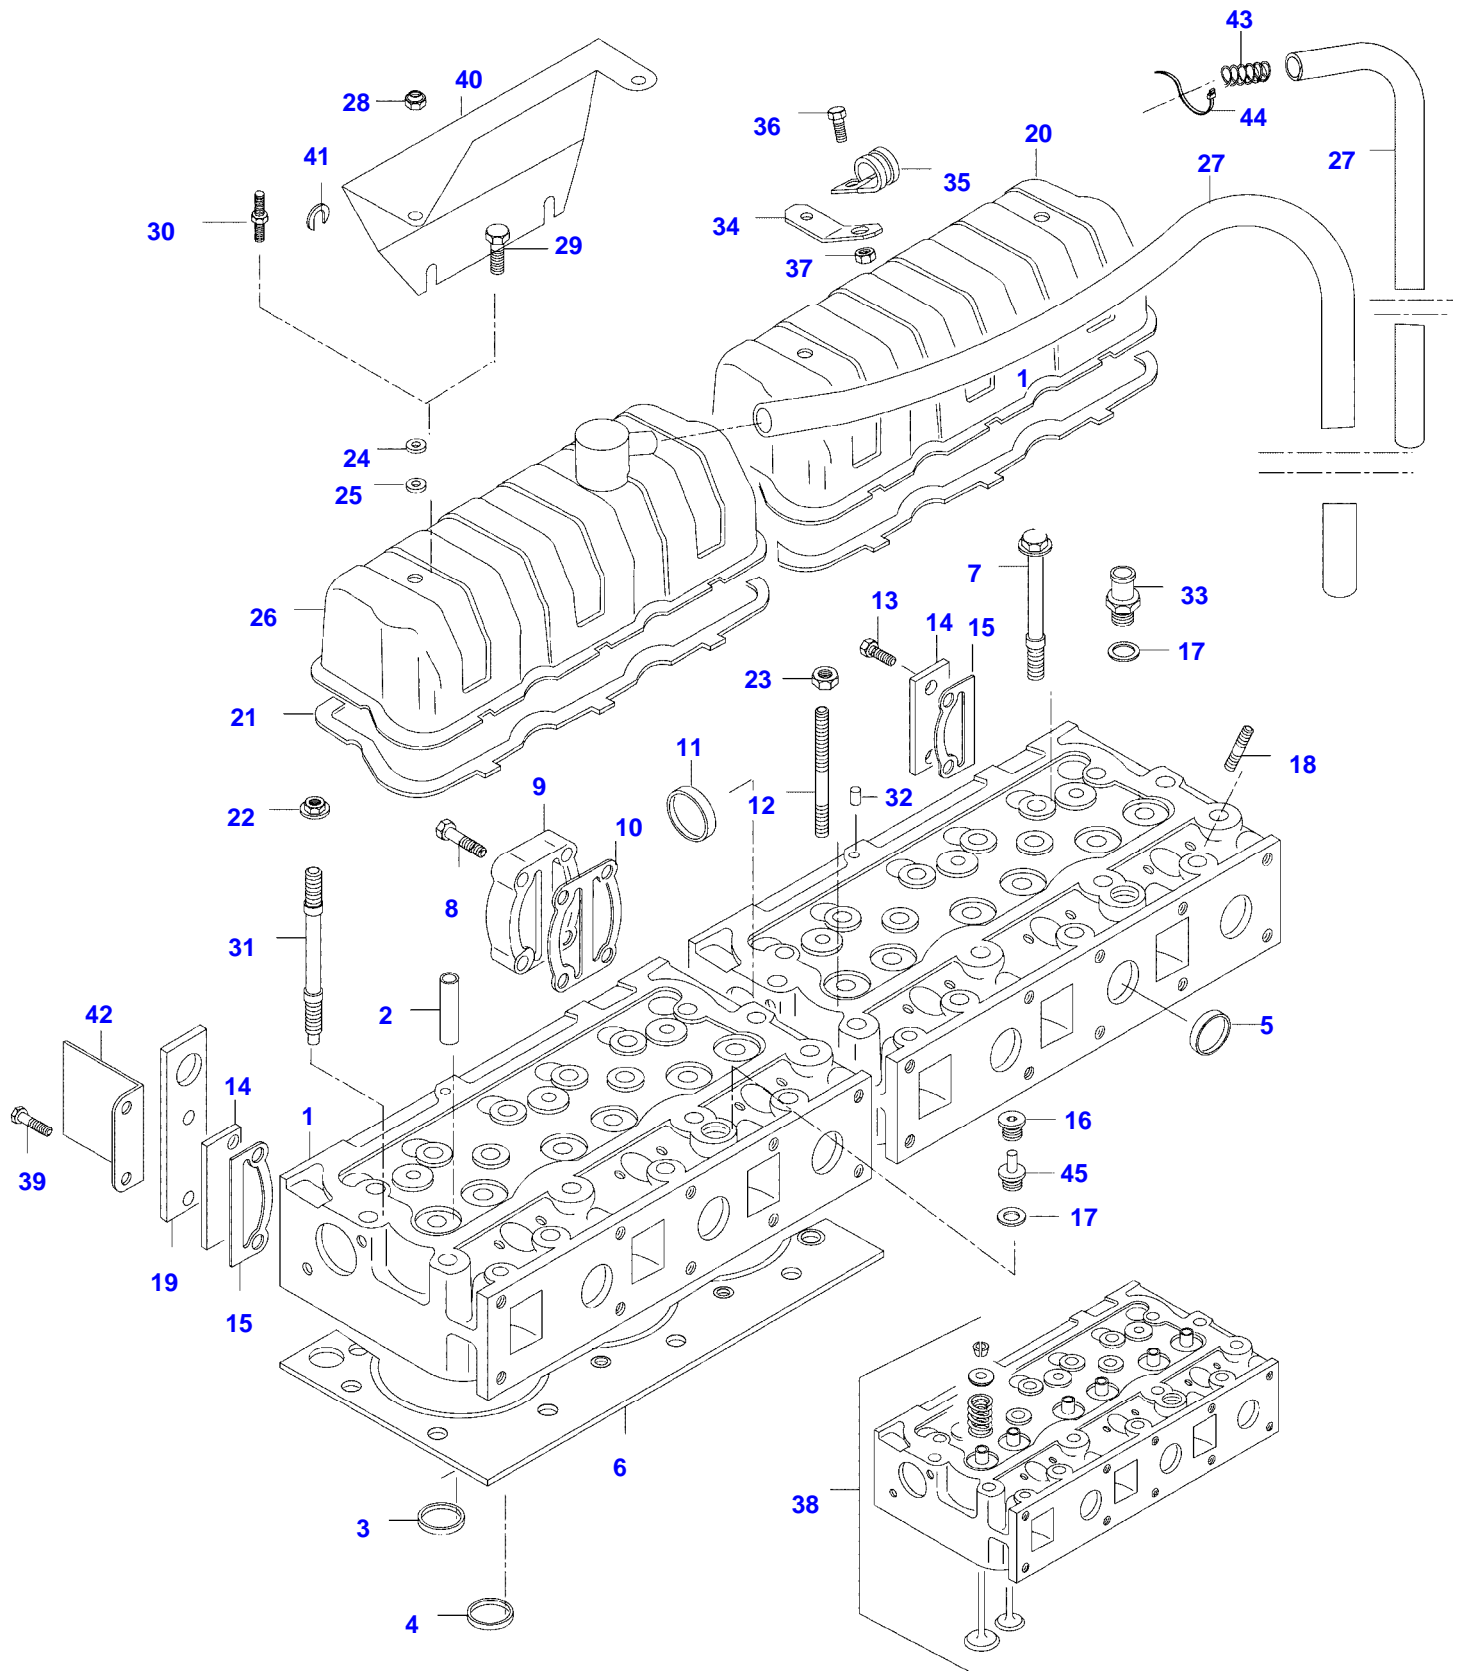

8050LS TRACTOR (MEGA SERIES)
SPIMG-006-21-18

Item	Part Number	Qty	Description Comments
1	V836655379	2	CYLINDER HEAD
2	V836647601	12	GUIDE
3	V836647600	6	VALVE SEAT
5	V836647942	10	EXHAUST CUP PLUG
6	V836666302	2	CYLINDER HEAD GASKET S1
7	V836859104	32	HEXAGON FLANGE BOLT
8	V528801420	4	HEX CAP SCREW
	V529801830	4	HEX CAP SCREW
9	V836855348	1	CONNECTION FLANGE
10	V836866214	1	GASKET S1
11	V640016045	1	CUP PLUG
12	V836652357	4	STUD BOLT
	V546801900	4	STUD BOLT F9059-(M)
13	V528801380	2	HEX CAP SCREW
	V528801800	2	HEX CAP SCREW
14	V836855350	2	BLOCK OFF PLATE
15	V836866215	2	GASKET S1
16	V640325018	1	PLUG
45	V836659058	1	CONNECTOR J7034-(M)
17	V615881822	2	SEALING WASHER S1
18	V546901435	12	STUD BOLT
19	V836855349	1	LIFT EYE
	V836855349	2	LIFT EYE E3979-(M)
20	V836846448	1	VALVE ROCKER COVER
21	V836646360	2	VALVE ROCKER COVER GASKET S1
22	V836859110	2	NUT
23	V504601000	4	NUT -F9354(M)
	V836655406	4	SLEEVE NUT F9355-(M)
24	V836119855	4	WASHER
25	V836012841	4	RUBBER BUSHING S1
26	V836646359	1	VALVE ROCKER COVER
27	V836859875	1	RUBBER HOSE
28	V510601002	4	NUT
29	V528801780	1	HEX CAP SCREW F9355-(M)
30	V836659175	3	STUD BOLT F9355-(M)
31	V836859109	2	STUD BOLT
32	V595959140	2	PIN
33	V836119837	1	HOSE COUPLER
34	V836652567	1	SUPPORT
35	V602074528	1	HOSE CLIP
	V836659539	1	CLAMP H13177-(M)
36	V528801362	1	HEX CAP SCREW
37	V504800800	1	NUT
38	V836640853	2	CYLINDER HEAD
39	V528801820	2	HEX CAP SCREW
	V528801380	2	HEX CAP SCREW
40	V836859843	1	HEAT SHIELD
41	V836864223	2	LOCK RING