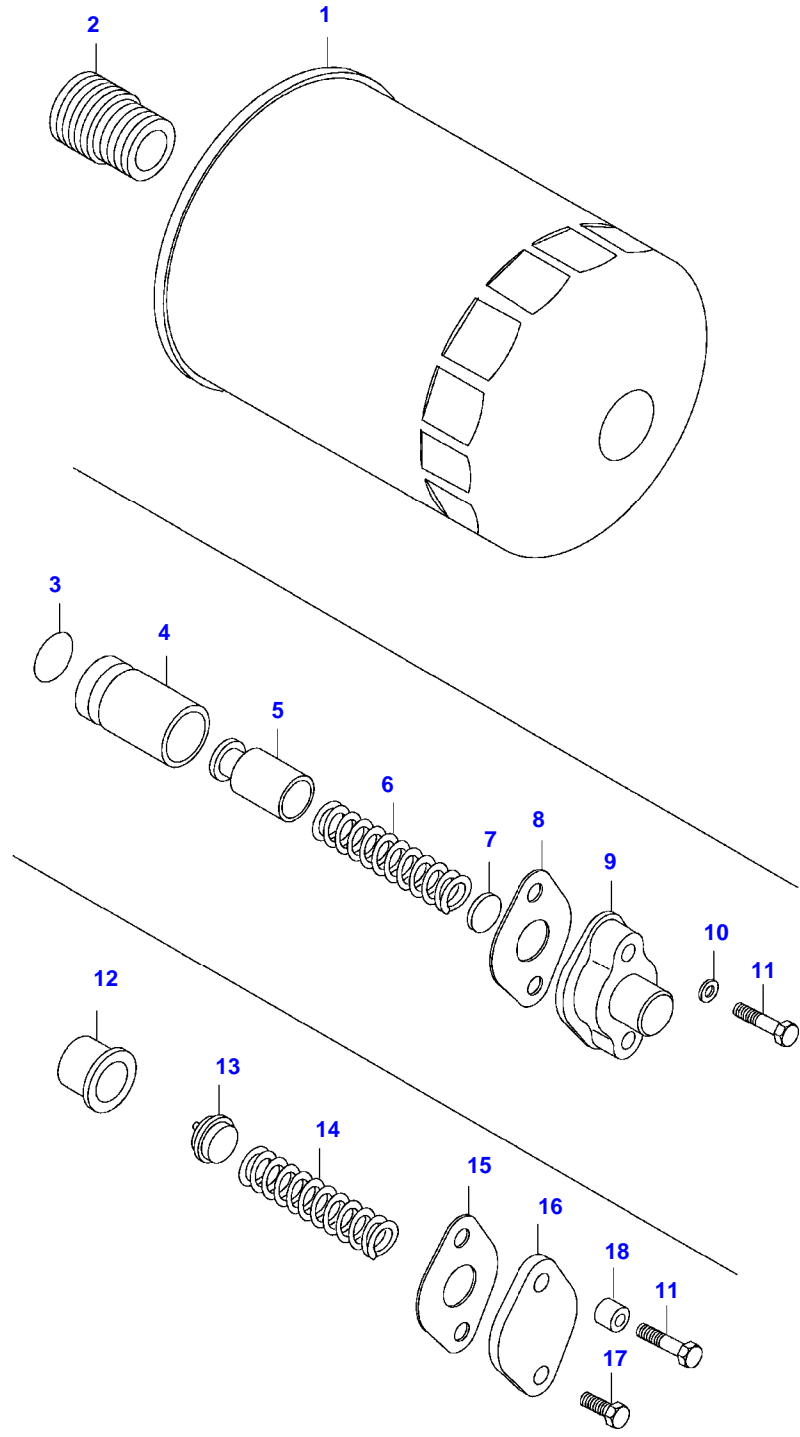

Item	Part Number	Qty	Description Comments
1	V836647865	1	TIMING GEAR CASE
2	V836647419	1	GASKET S2
3	V528801400	11	HEX CAP SCREW
4	V546801380	4	STUD BOLT
5	V598359850	4	PIN
6	V529801440	2	HEX CAP SCREW
7	V836129709	1	SHAFT
8	V836129863	1	IDLER GEAR
9	V836129844	1	BEARING BUSH
10	V836129845	1	FLANGE
11	V528801860	1	HEX CAP SCREW
12	V529902680	1	HEX CAP SCREW
13	V836647572	1	GEAR HOUSING FRONT COVER
14	V836129942	1	GASKET S2
15	V836129782	1	COVER
16	V614105880	1	OIL SEAL S2
17	V640016016	1	CUP PLUG
18	V504800800	5	NUT
19	V528801380	3	HEX CAP SCREW
20	V836746921	1	PIPE
21	V836129946	1	GASKET S2
22	V528801420	4	HEX CAP SCREW
23	V529801500	2	HEX CAP SCREW
24	V529801470	3	HEX CAP SCREW
25	V836120989	1	WASHER
26	V614604740	1	O-RING S2
27	V836338733	1	OIL FILLER CAP
29	V529801450	1	HEX CAP SCREW
30	V836083428	2	CABLE TIE
31	V836655512	1	BRACKET
	V836664528	1	THROTTLE SENSOR BRACKET L8253-(M)
32	V528801362	3	HEX CAP SCREW

8050LS TRACTOR (MEGA SERIES)
SPIMG-006-21-34