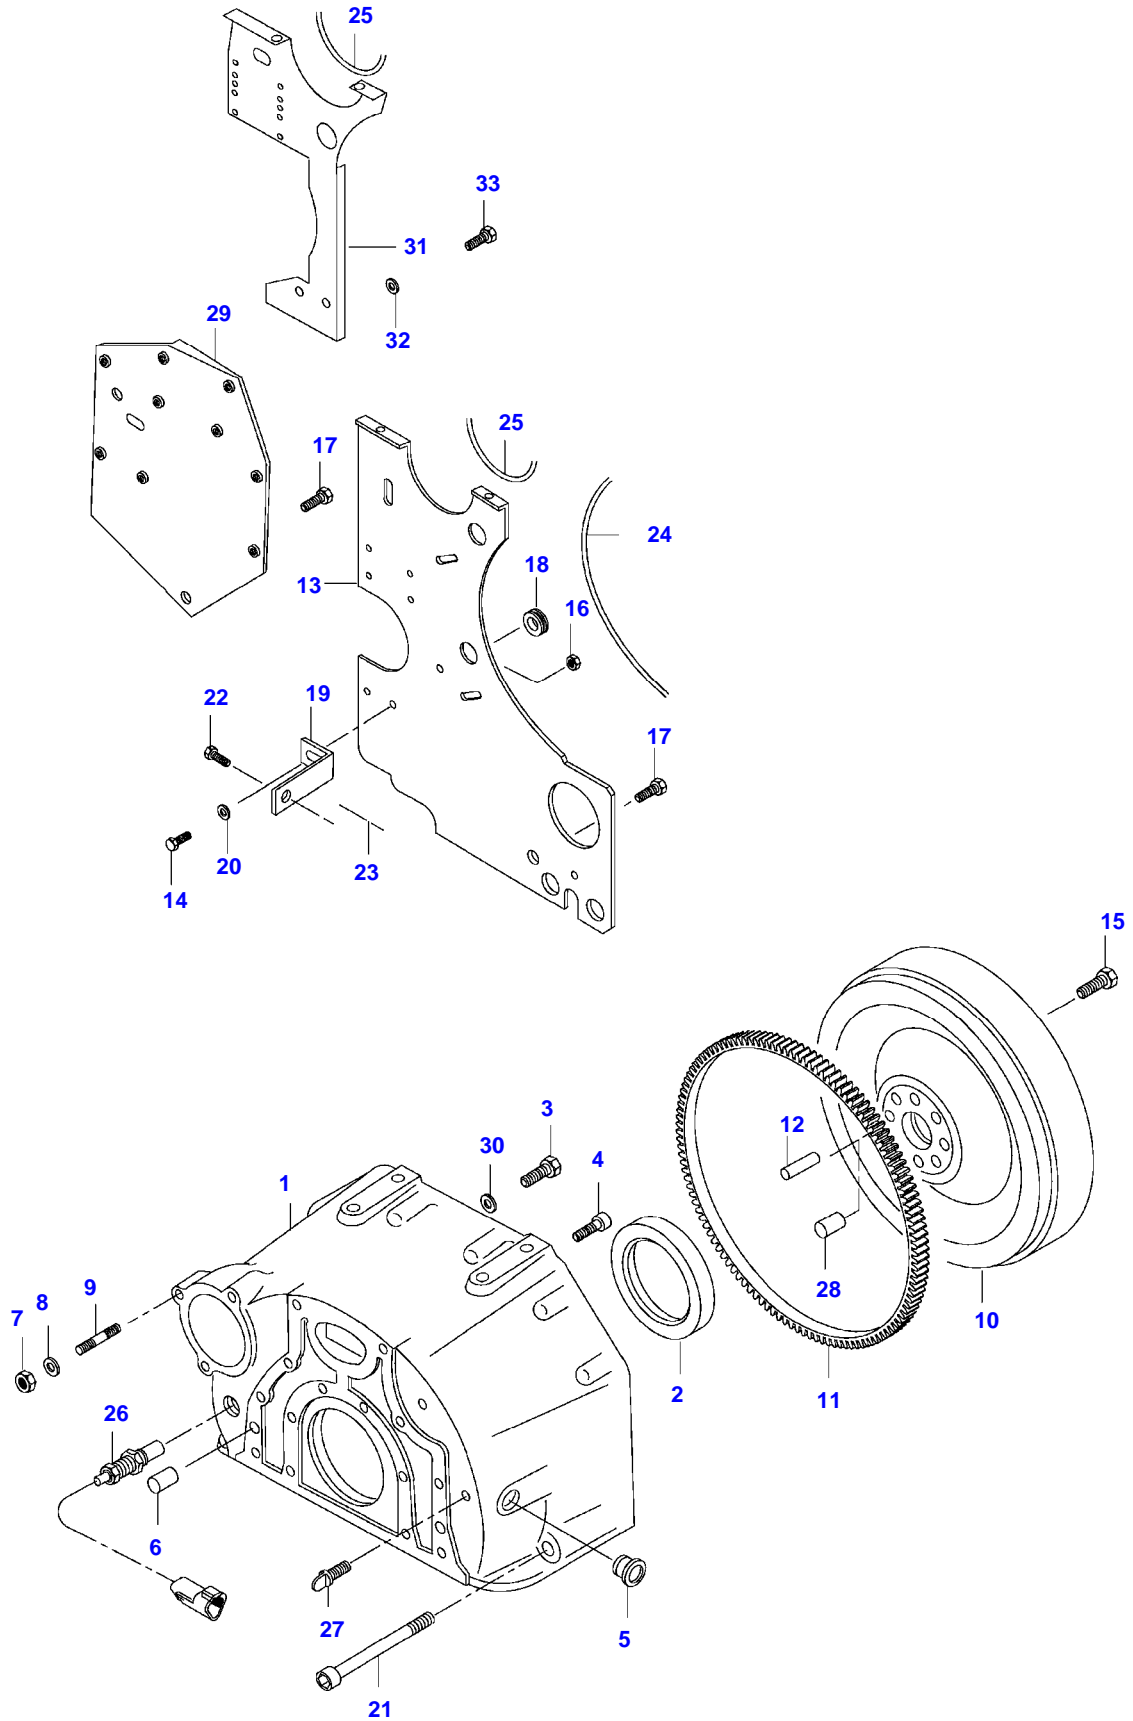

8050LS TRACTOR (MEGA SERIES)
SPIMG-006-21-12

Item	Part Number	Qty	Description Comments	Technical Specification
1	V836647439	1	FLYWHEEL HOUSING	
2	V614500002	1	CRANKSHAFT SEAL S2	
3	V529702220	8	HEX CAP SCREW	
4	V581705030	6	HEX SOCKET SCREW	
5	V836007572	1	RUBBER PLUG	
6	V598359850	2	PIN	
7	V504601000	3	NUT	
8	V500951000	3	SPRING WASHER	
9	V546801800	3	STUD BOLT	
10	V836859824	1	FLYWHEEL	
11	V835328783	1	STARTER RING	
12	V595955060	1	PIN	
13	V836855878	1	FLYWHEEL HOUSING	
14	V528801362	3	HEX CAP SCREW	
15	V528702230	7	HEX CAP SCREW	
16	V504800800	2	NUT	
17	V528802180	2	HEX CAP SCREW	
18	V835338745	1	RUBBER INLET	
19	V836755361	1	SUPPORT	
20	V500150842	3	WASHER	
21	VHC9784	2	HEX SOCKET SCREW	M12 X 140 SFS_EN_ISO_4762 12.9
22	V528801800	1	HEX CAP SCREW	
23	V32664900	1	SHIELD	
24	V32604100	1	BAND	
25	V32604200	1	BAND	
27	V836859311	1	PLUG	
28	V836659527	1	GUIDE SLEEVE H17163-(M)	
29	V836759798	1	BRACKET J7037-(M)	
30	V500951200	8	SPRING WASHER	
31	V34172400	1	HOLDER	
32	VJD0408	2	WASHER	M8
33	VHA6322	2	SCREW	M8 X 16 SFS_EN_ISO_4017 8.8