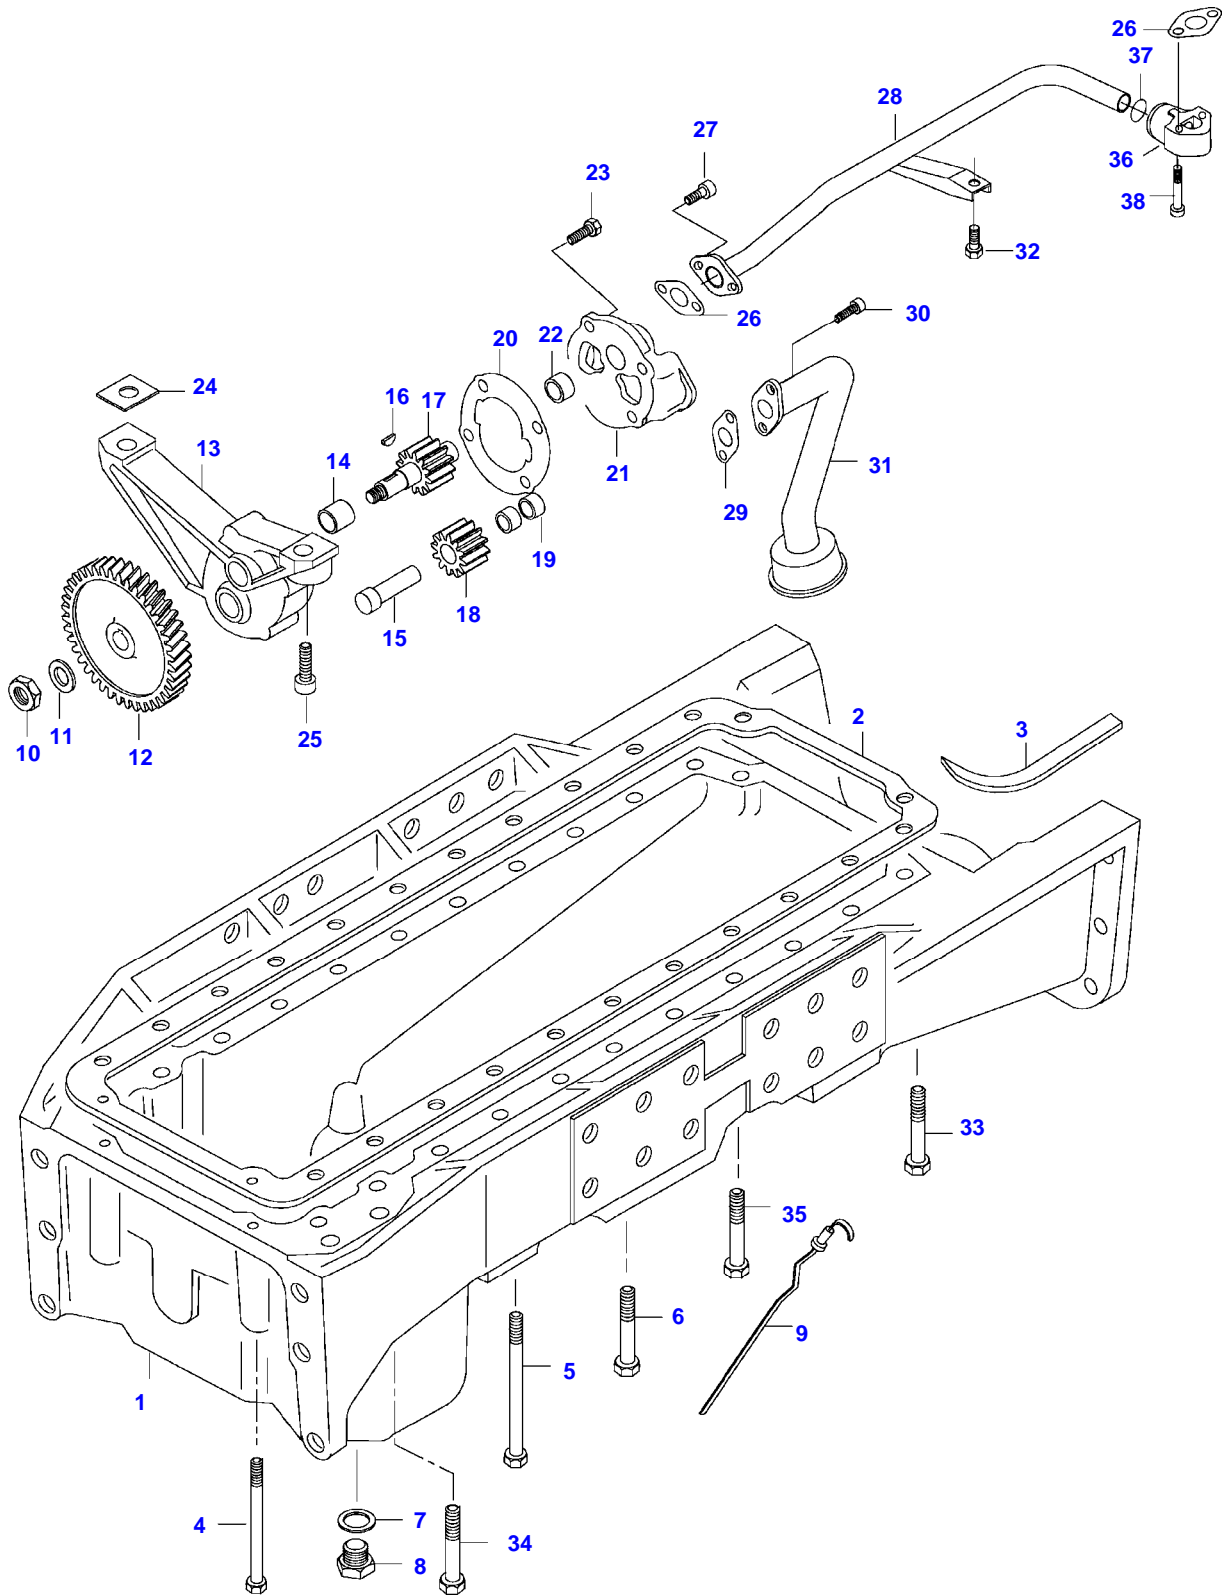

8050LS TRACTOR (MEGA SERIES)
SPIMG-006-21-42