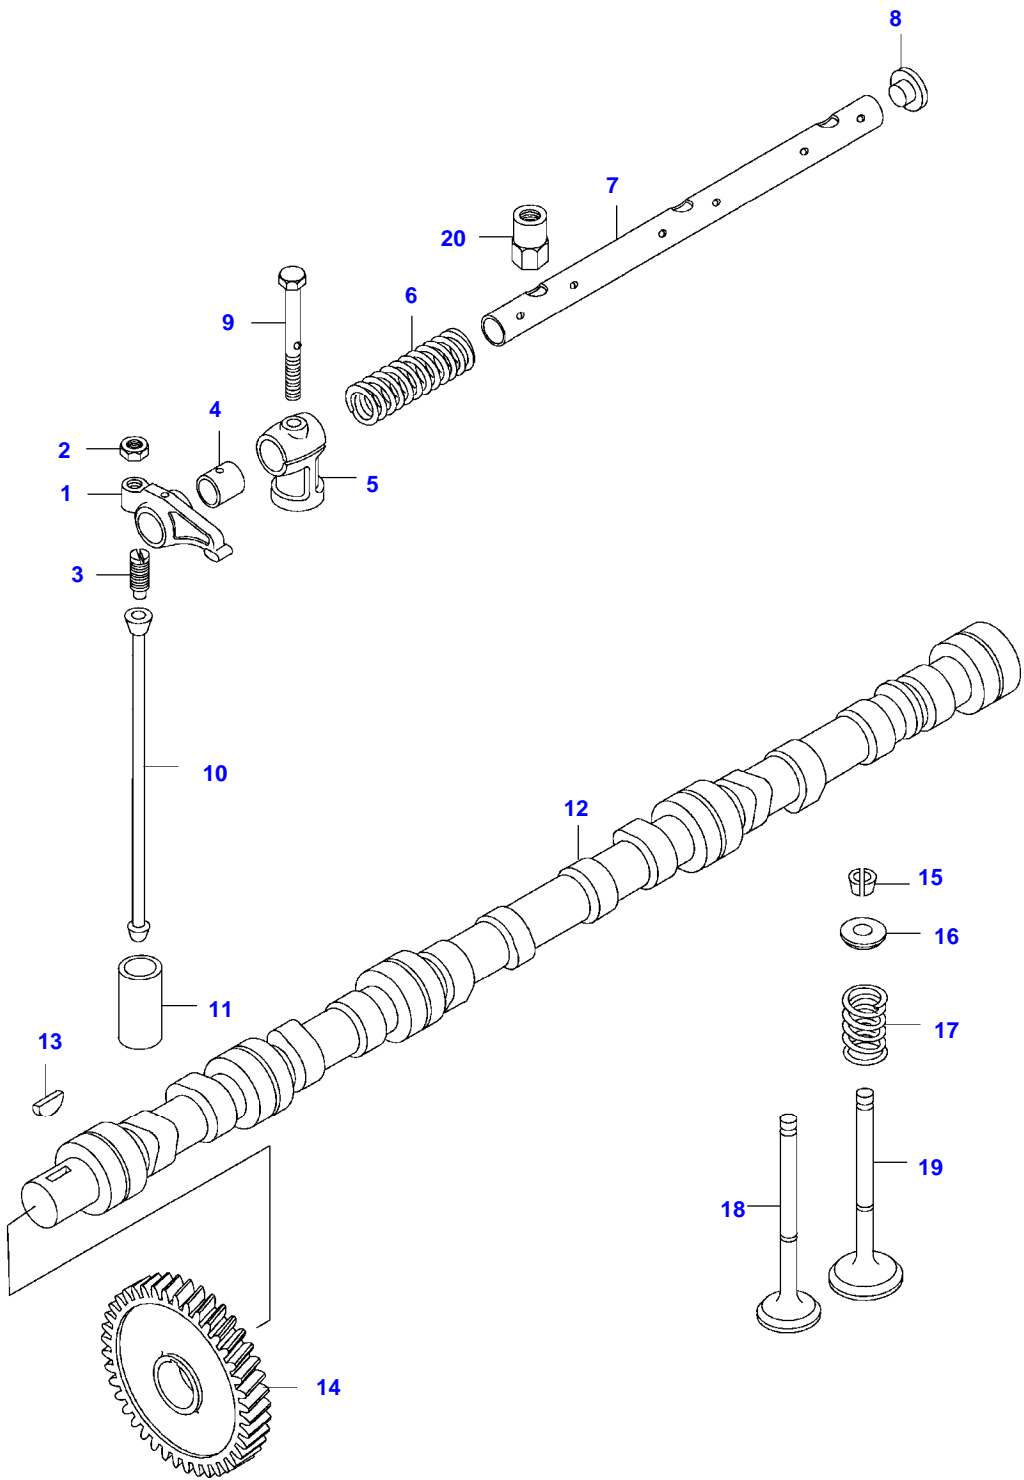

8400E TRACTOR (MEGA SERIES)
SPIMG-006-21-24

Item	Part Number	Qty	Description Comments
	V836646332	2	ROCKER SHAFT ASM -F9354(M)
1	V835328363	12	ROCKER ARM
2	V504800800	12	NUT
3	V836010106	12	VALVE ROCKER ADJUSTMENT SCREW
4	V836006586	12	BEARING
5	V836006580	6	BRACKET
6	V836006582	4	SPRING
7	V836646329	2	SHAFT
8	V836655113	4	PLUG
	V836666610	2	ROCKER SHAFT ASM F9355-(M)
1	V836666608	12	ROCKER ARM
2	V512861000	12	NUT
3	V836655866	12	ADJUSTING SCREW
5	V836655869	6	BRACKET
6	V836655884	4	SPRING
7	V836655870	2	SHAFT
8	V836655899	4	PLUG
9	V529801910	2	HEX CAP SCREW
10	V836110237	12	PUSHROD -F9354(M)
	V836655867	12	PUSHROD F9355-(M)
11	V836014264	12	TAPPET
12	V836846376	1	CAMSHAFT -L13187(M)
	V836866054	1	CAMSHAFT L13188-(M)
13	V603305760	1	WOODRUFF KEY
14	V836646389	1	GEAR,CAMSHAFT
15	V836646382	24	COTTER
16	V836646381	12	WASHER
17	V836646380	12	SPRING
18	V836646357	6	EXHAUST VALVE
19	V836646356	6	INTAKE VALVE
20	V836655406	4	SLEEVE NUT F9355-(M)