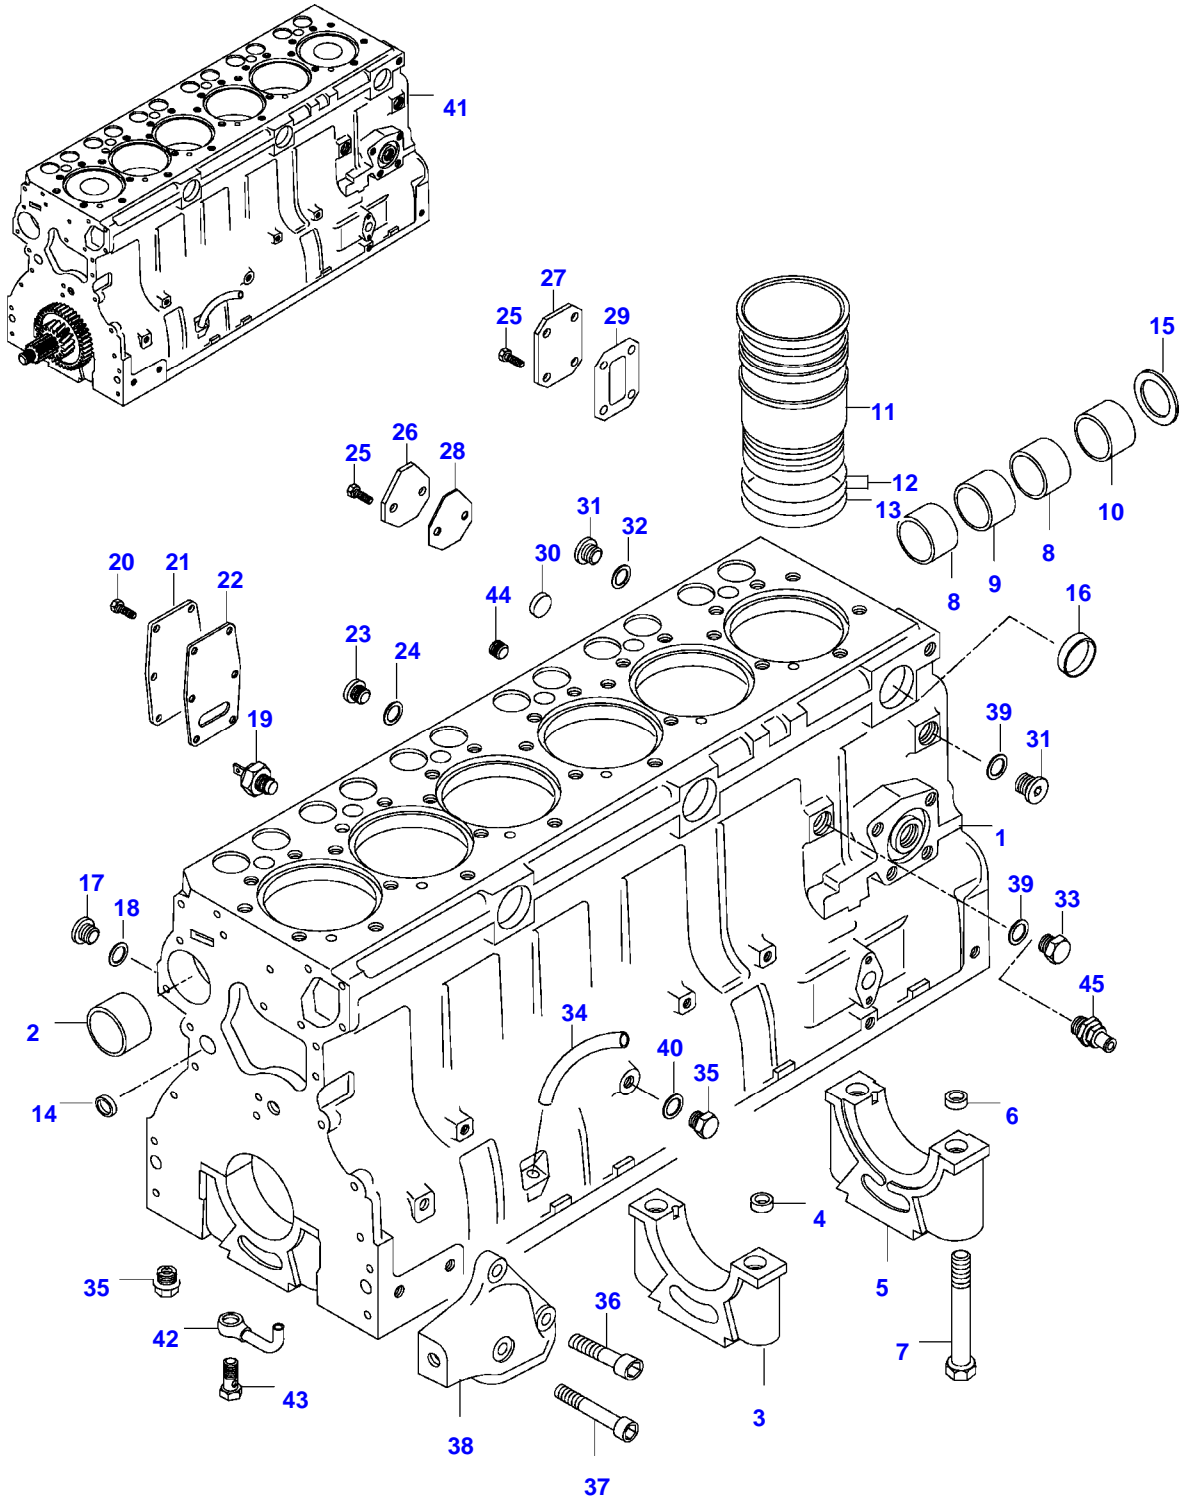

8400E TRACTOR (MEGA SERIES)
SPIMG-006-21-06

Item	Part Number	Qty	Description Comments
1	V836866110	1	CYLINDER BLOCK
2	V836866069	1	CAMSHAFT BEARING BUSHING
3	NS	6	NON-SERVICEABLE PART
4	V836214478	12	BEARING COVER GUIDE SLEEVE
5	NS	1	NON-SERVICEABLE PART
6	V836214478	2	BEARING COVER GUIDE SLEEVE
7	V835329030	14	HEX CAP SCREW
8	V836852460	2	CAMSHAFT BEARING BUSHING
9	V836852459	1	C2751-(M) CAMSHAFT BEARING BUSHING
10	V836852461	1	C2751-(M) CAMSHAFT BEARING BUSHING
11	V836666990	6	C2751-(M) LINER
12	V836647502	12	CYLINDER LINER O-RING S2
13	V836647503	6	CYLINDER LINER O-RING S2
14	V640016016	4	CUP PLUG S2
15	V836529872	1	PLUG -C2751(M)
	V836852744	1	PLUG C2751-(M)
16	V640016040	2	CUP PLUG
17	V640325110	3	SCREW PLUG
18	V615571014	3	SEALING WASHER S2
19	V887283760	1	PRESSURE SWITCH
20	V528801380	6	HEX CAP SCREW
21	V836847994	1	FLANGE
22	V836322852	1	GASKET 2S
24	V615881620	1	SEALING WASHER S2
25	V528801362	2	HEX CAP SCREW -H3774(M)
	V528801362	4	HEX CAP SCREW H3774-(M)
26	V836647400	1	COVER H3774-(M)
28	V836647401	1	GASKET H3774-(M) S2
30	V640016018	2	CUP PLUG
31	V640325018	2	PLUG
32	V615881822	3	SEALING WASHER S2
33	V836019756	1	PLUG
34	V836129747	1	OIL DIPSTICK GUIDE PIPE
35	V640305012	7	PLUG
36	V581705850	4	HEX SOCKET SCREW
37	V581705890	2	HEX SOCKET SCREW
38	V836346012	1	ENGINE MOUNT LEFT

Item	Part Number	Qty	Description Comments
	V836346013	1	ENGINE MOUNT RIGHT
39	V615881824	1	SEALING WASHER S2
40	V615881216	1	SEALING WASHER S2
41	V862760001	1	REMANUFACTURED SHORT BLOCK ENGINE
42	V836846231	6	PIPE C2747-(M) UNITED STATES OF AMERICA
43	V836338601	6	PRESSURE VALVE C2747-(M)
44	V640025010	1	PLUG
45	V836664377	1	DRAIN VALVE
	V836840237	1	ENGINE GASKET KIT S1
	V836840238	1	ENGINE GASKET KIT S1+S2