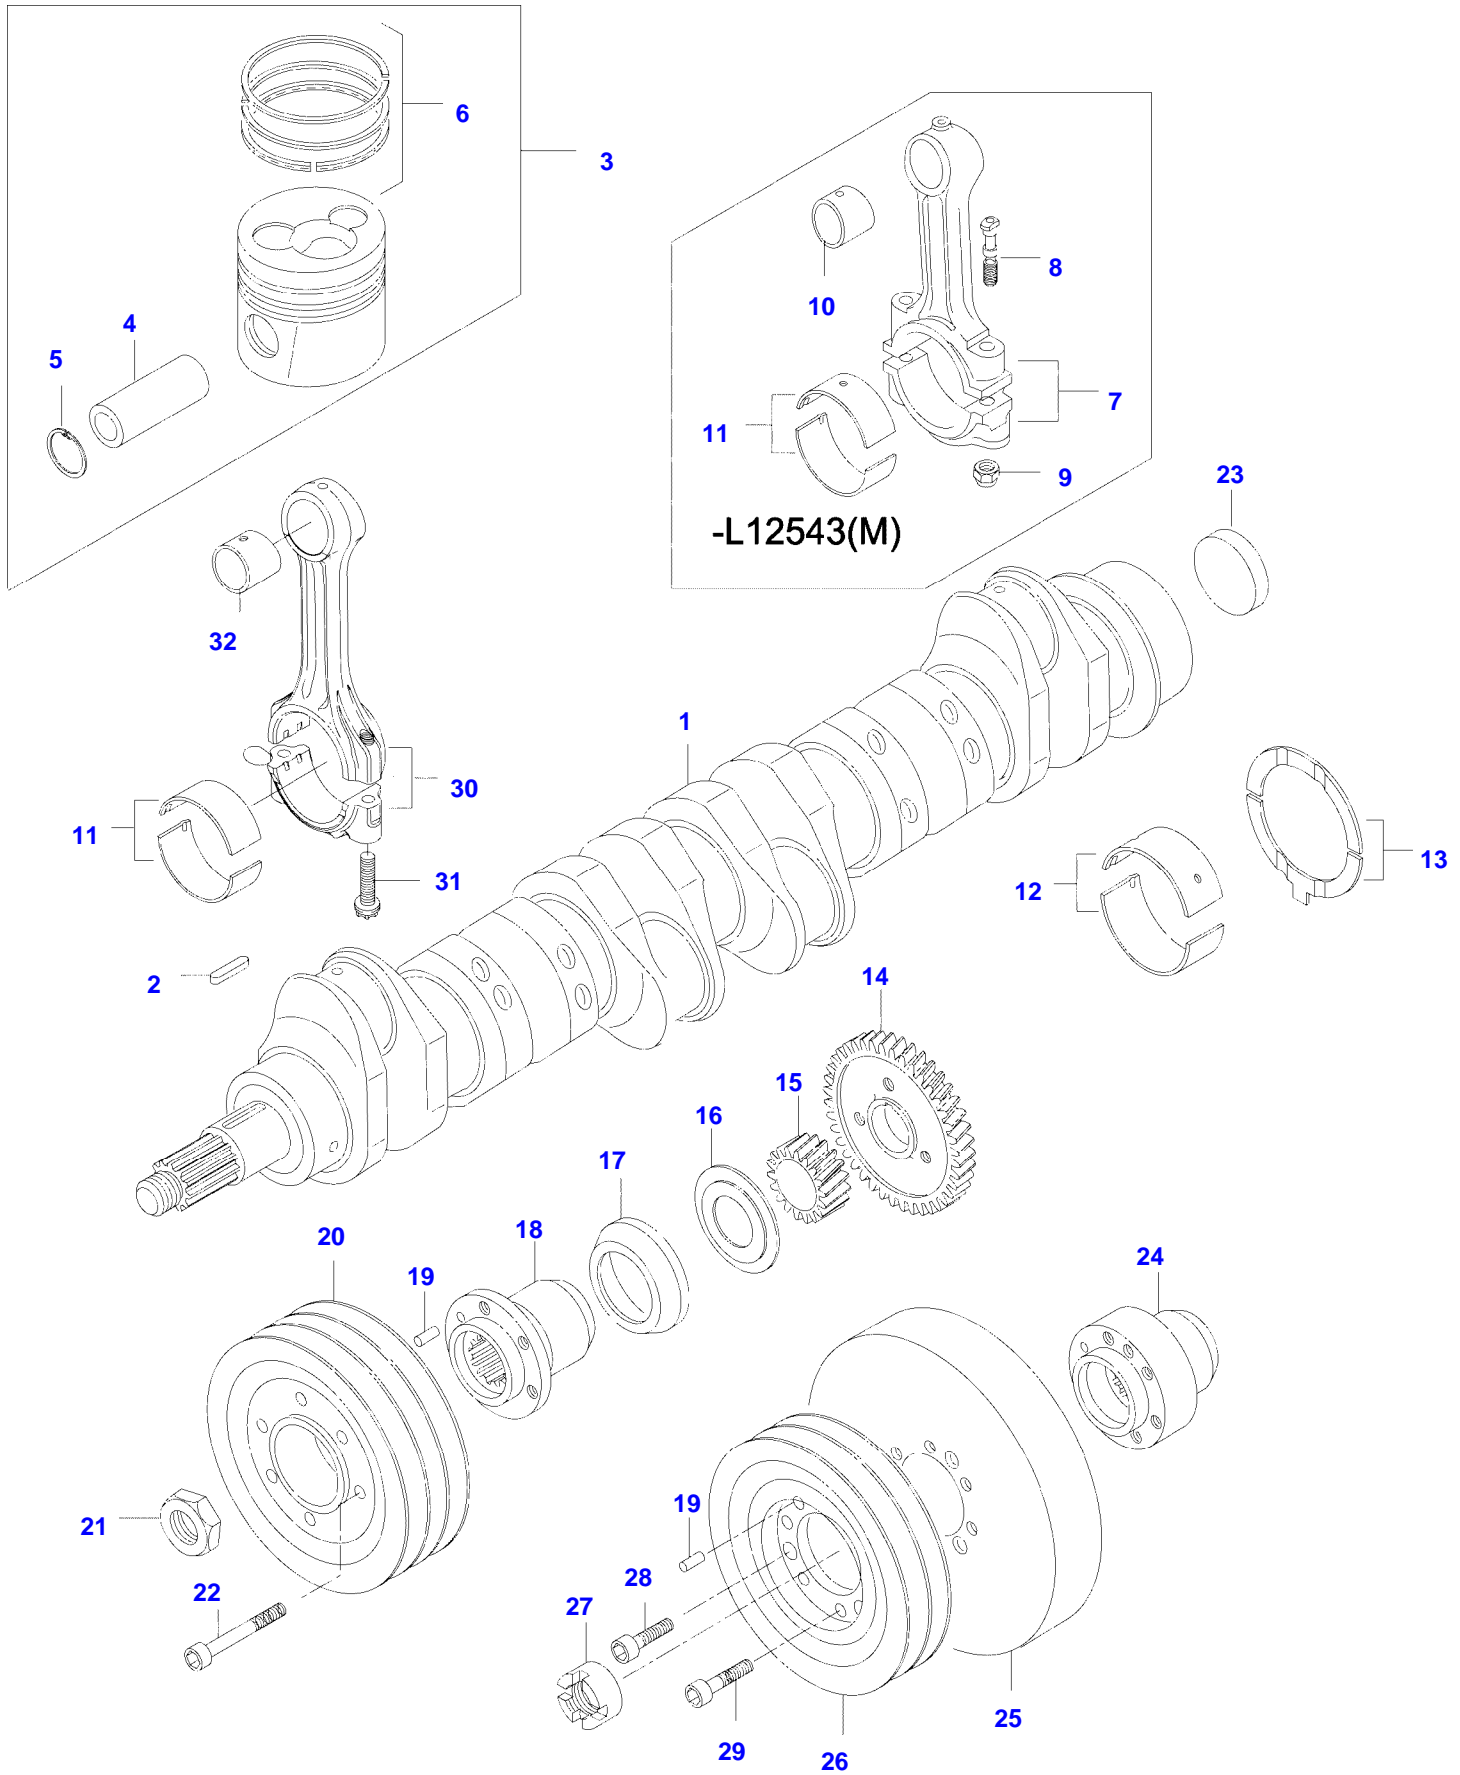

Item	Part Number	Qty	Description Comments
	V836646332	2	ROCKER SHAFT ASM -F9354(M)
1	V835328363	12	ROCKER ARM
2	V504800800	12	NUT
3	V836010106	12	VALVE ROCKER ADJUSTMENT SCREW
4	V836006586	12	BEARING
5	V836006580	6	BRACKET
6	V836006582	4	SPRING
7	V836646329	2	SHAFT
8	V836655113	4	PLUG
	V836666610	2	ROCKER SHAFT ASM F9355-(M)
1	V836666608	12	ROCKER ARM
2	V512861000	12	NUT
3	V836655866	12	ADJUSTING SCREW
5	V836655869	6	BRACKET
6	V836655884	4	SPRING
7	V836655870	2	SHAFT
8	V836655899	4	PLUG
9	V529801910	2	HEX CAP SCREW
10	V836110237	12	PUSHROD -F9354(M)
	V836655867	12	PUSHROD F9355-(M)
11	V836014264	12	TAPPET
12	V836846376	1	CAMSHAFT -L13187(M)
	V836866054	1	CAMSHAFT L13188-(M)
13	V603305760	1	WOODRUFF KEY
14	V836646389	1	GEAR,CAMSHAFT
15	V836646382	24	COTTER
16	V836646381	12	WASHER
17	V836646380	12	SPRING
18	V836646357	6	EXHAUST VALVE
19	V836646356	6	INTAKE VALVE
20	V836655406	4	SLEEVE NUT F9355-(M)

8400E TRACTOR (MEGA SERIES)
SPIMG-006-21-30