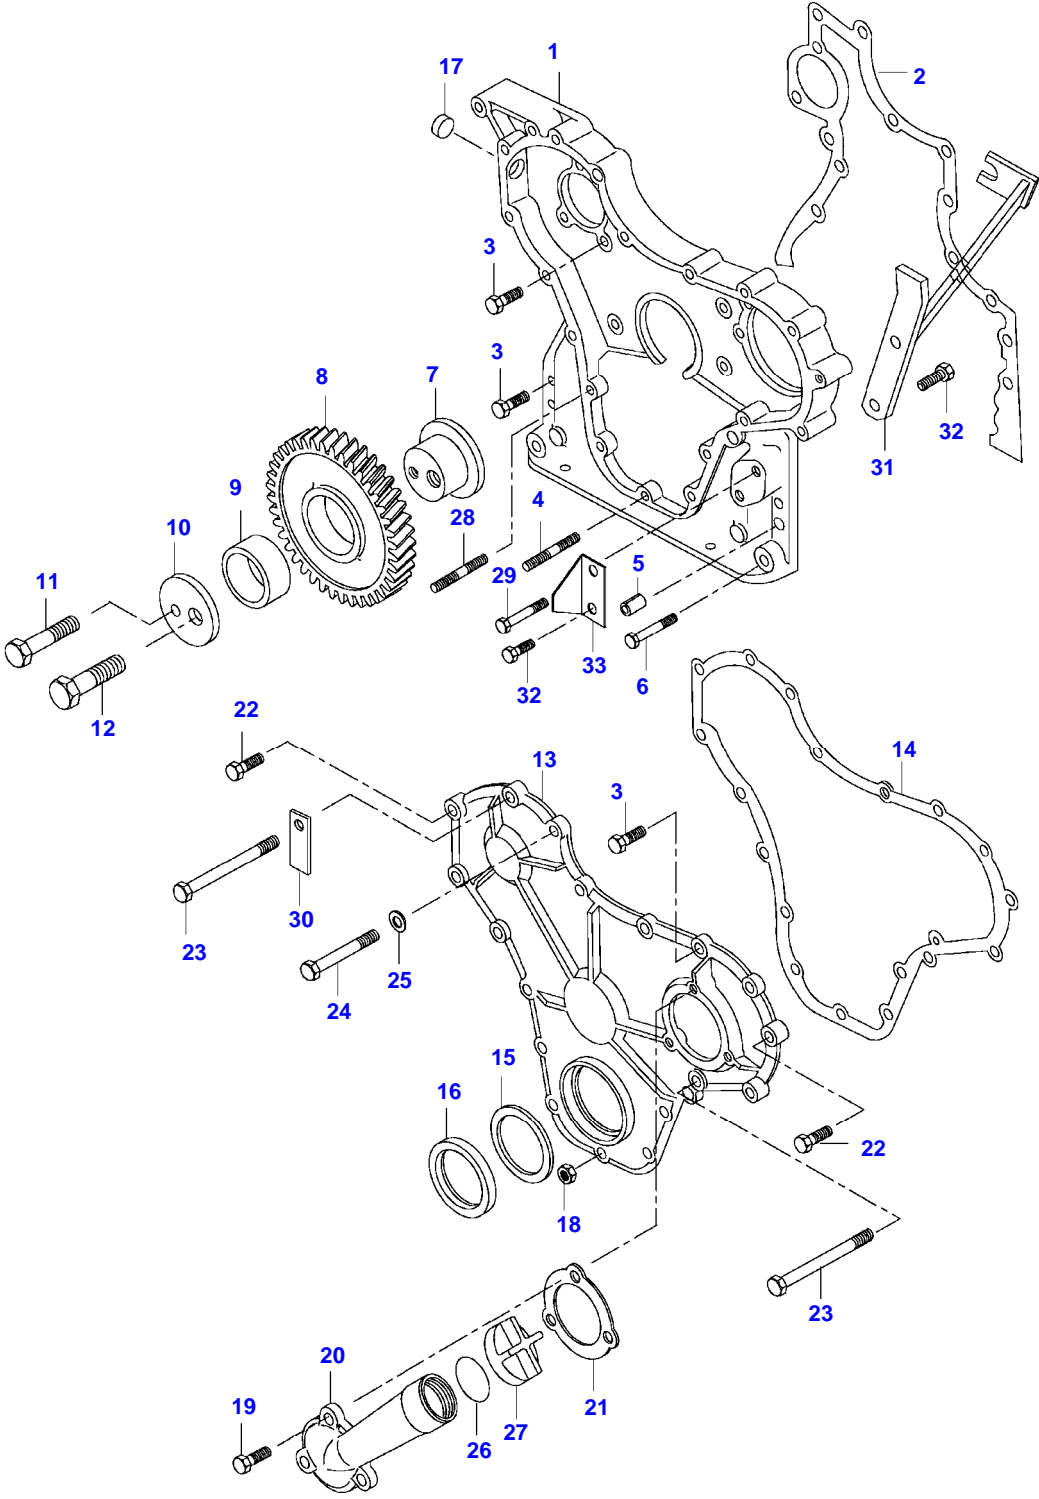

8400E TRACTOR (MEGA SERIES)
SPIMG-006-21-32-

Item	Part Number	Qty	Description Comments
1	V836647406	1	TIMING GEAR CASE
2	V836647419	1	GASKET S2
3	V528801400	11	HEX CAP SCREW
4	V546801380	4	STUD BOLT
5	V598359850	4	PIN
6	V529801440	2	HEX CAP SCREW
7	V836129709	1	SHAFT
8	V836129863	1	IDLER GEAR
9	V836129844	1	BEARING BUSH
10	V836129845	1	FLANGE
11	V528801860	1	HEX CAP SCREW
12	V529902680	1	HEX CAP SCREW
13	V836647572	1	GEAR HOUSING FRONT COVER
14	V836129942	1	GASKET S2
15	V836129782	1	COVER
16	V614105880	1	OIL SEAL S2
17	V640016016	1	CUP PLUG
18	V504800800	5	NUT
19	V528801380	3	HEX CAP SCREW
20	V836746921	1	PIPE
21	V836129946	1	GASKET S2
22	V528801420	4	HEX CAP SCREW
23	V529801500	2	HEX CAP SCREW
24	V529801470	3	HEX CAP SCREW
25	V836120989	1	WASHER
26	V614604740	1	O-RING S2
27	V836338733	1	OIL FILLER CAP
29	V529801450	1	HEX CAP SCREW