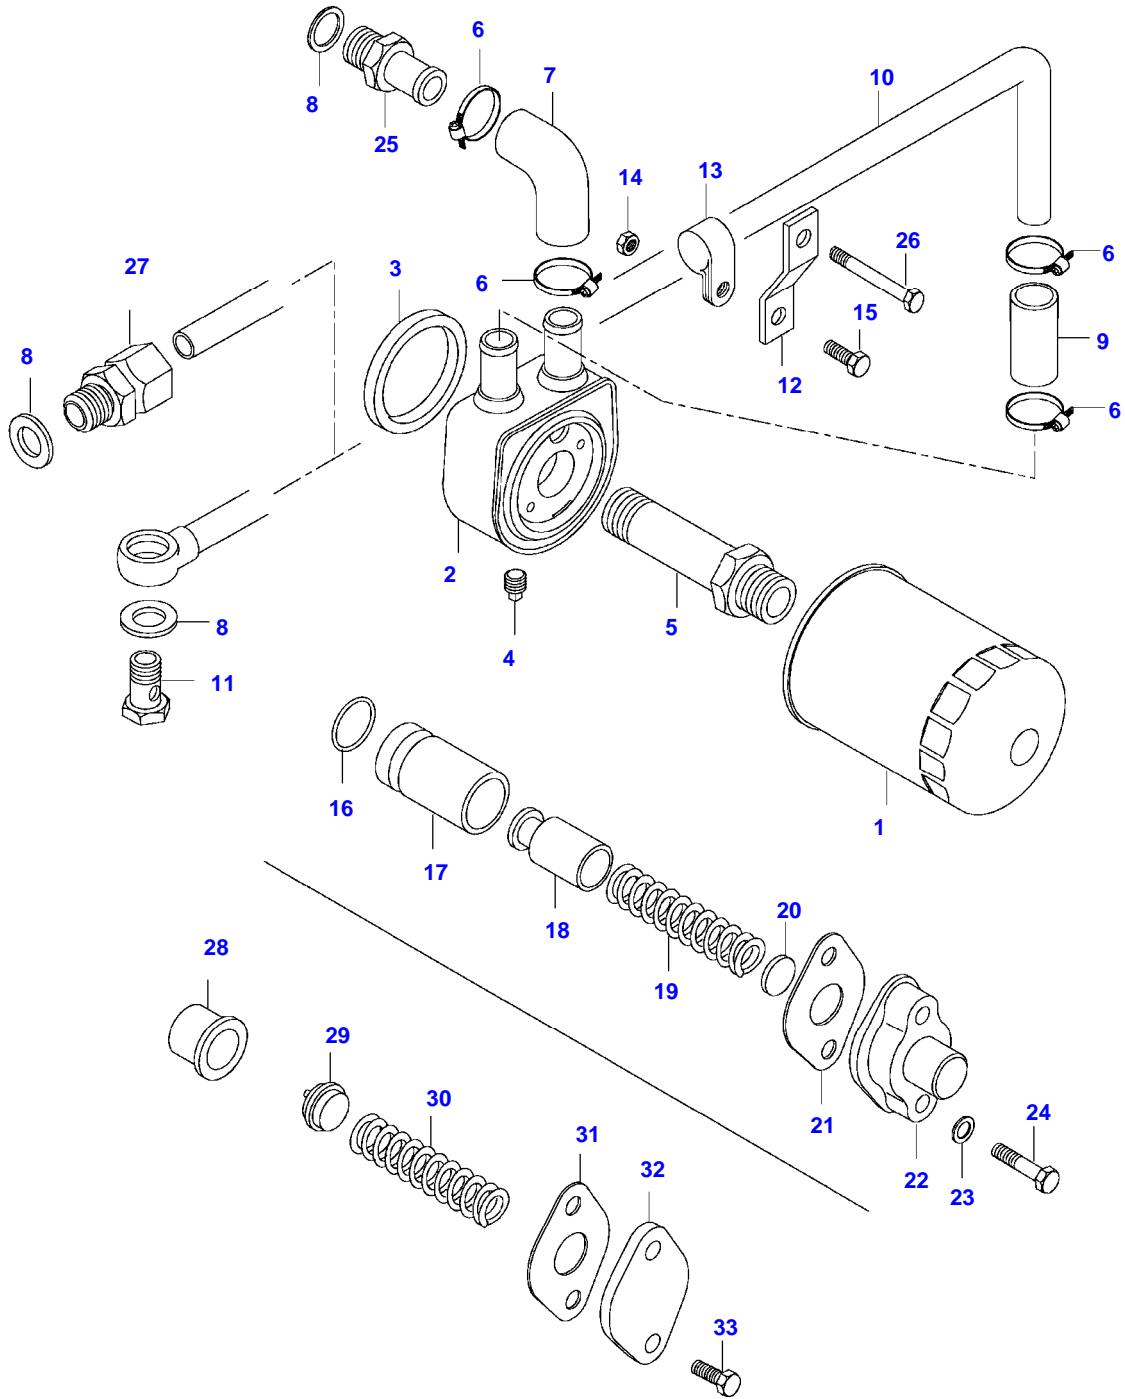

8400E TRACTOR (MEGA SERIES)
SPIMG-006-21-36

6800 -L10359(M)

Item	Part Number	Qty	Description Comments
1	V836662580	1	ENGINE OIL FILTER
2	V836129315	1	OIL COOLER
	V836859699	1	OIL COOLER K11698-(M) 150 HP / 160 HP
3	V835331586	1	SEALING WASHER
	V836862235	1	SEAL . K11698-(M) 150 HP / 160 HP
4	V836131366	1	PLUG .
5	V836647405	1	UNION
	V836859700	1	UNION K11698-(M) 150 HP / 160 HP
6	V602079516	4	HOSE CLIP
7	V836747124	1	RUBBER ELBOW
	V836859899	1	RUBBER ELBOW K11698-(M) 150 HP / 160 HP
8	V615881822	3	SEALING WASHER S2
9	V836129978	1	RUBBER HOSE
10	V836847929	1	PIPE
11	V640435015	1	BANJO BOLT
12	V836847930	1	BRACKET -D6518(M)
13	V602060615	1	RETAINER CLAMP
14	V504800800	1	NUT
15	V528801380	1	HEX CAP SCREW
16	V614601524	1	O-RING S2
17	V836117834	1	CYLINDER
18	V836338850	1	OIL PRESSURE CONTROL VALVE
19	V836655246	1	SPRING
20	V836020290	1	INJECTOR SHIM
21	V836322190	1	GASKET S2
22	V836129849	1	COVER
23	V500950800	1	SPRING WASHER
24	V528801420	2	HEX CAP SCREW
25	V836119837	1	HOSE COUPLER
26	V529801520	1	HEX CAP SCREW -D6518(M)
	V529801480	1	HEX CAP SCREW D6519-(M)
	V836662130	1	OIL PRESSURE CONTROL VALVE
28	V836659521	1	VALVE SEAT .
29	V836659522	1	VALVE CONE .
30	V836864056	1	END .
31	V836322190	1	GASKET .
32	V836659524	1	COVER .
33	V528801380	1	HEX CAP SCREW .