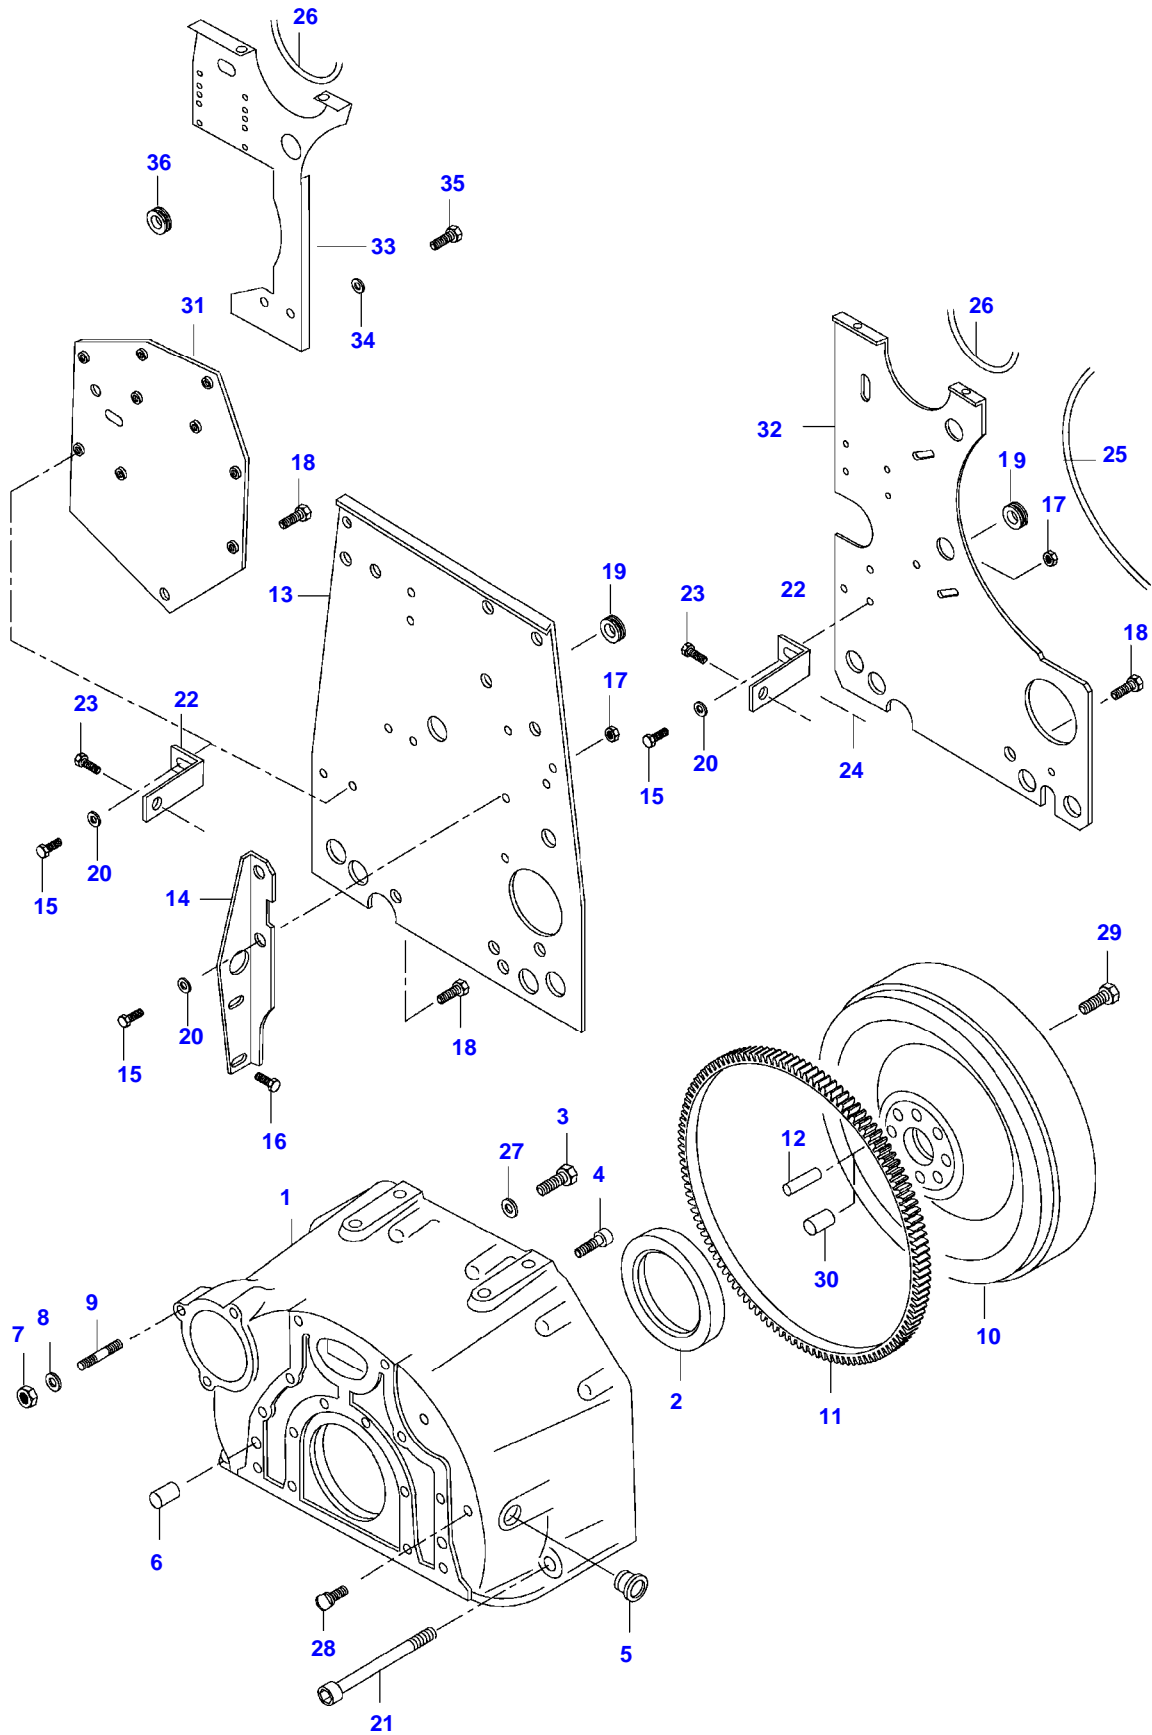

8400E TRACTOR (MEGA SERIES)
SPIMG-006-21-10

Item	Part Number	Qty	Description Comments	Technical Specification
1	V836647439	1	FLYWHEEL HOUSING	
2	V614500002	1	CRANKSHAFT SEAL S2	
3	V529702220	8	HEX CAP SCREW	
4	V581705030	6	HEX SOCKET SCREW	
5	V836007572	1	RUBBER PLUG	
6	V598359850	2	PIN	
7	V504601000	3	NUT	
8	V500951000	3	SPRING WASHER	
9	V546801800	3	STUD BOLT	
10	V836859824	1	FLYWHEEL 663387-	
11	V835328783	1	STARTER RING	
12	V595955060	1	PIN	
13	V836852248	1	FLYWHEEL HOUSING	
	V836855878	1	FLYWHEEL HOUSING G13501-(M)	
14	V836755364	1	SUPPORT -E3726(M)	
15	V528801362	3	HEX CAP SCREW	
16	V528801380	2	HEX CAP SCREW	
	V528801780	2	HEX CAP SCREW	
17	V504800800	2	NUT	
18	V528802180	2	HEX CAP SCREW	
19	V835338745	1	RUBBER INLET	
20	V500150842	3	WASHER	
21	VHC9784	2	HEX SOCKET SCREW	M12 X 140 SFS_EN_ISO_4762 12.9
22	V836755361	1	SUPPORT	
23	V528801380	1	HEX CAP SCREW	
	V528801800	1	HEX CAP SCREW	
24	V32664900	1	SHIELD	
25	V32604100	1	BAND	
26	V32604200	1	BAND	
27	V500951200	8	SPRING WASHER	
28	V836859311	1	PLUG	
29	V528702230	8	HEX CAP SCREW	
	V529702250	8	HEX CAP SCREW HYDRAULIC CLUTCH	
30	V836659527	1	GUIDE SLEEVE H17163-(M)	
31	V836759798	1	BRACKET J7034-(M)	
32	V836855513	1	FLYWHEEL HOUSING E3979-(M)	
33	V34172400	1	HOLDER	
34	VJD0408	2	WASHER	M8
35	VHA6322	2	SCREW	M8 X 16 SFS_EN_ISO_4017 8.8
36	ACV0799330	1	GROMMET