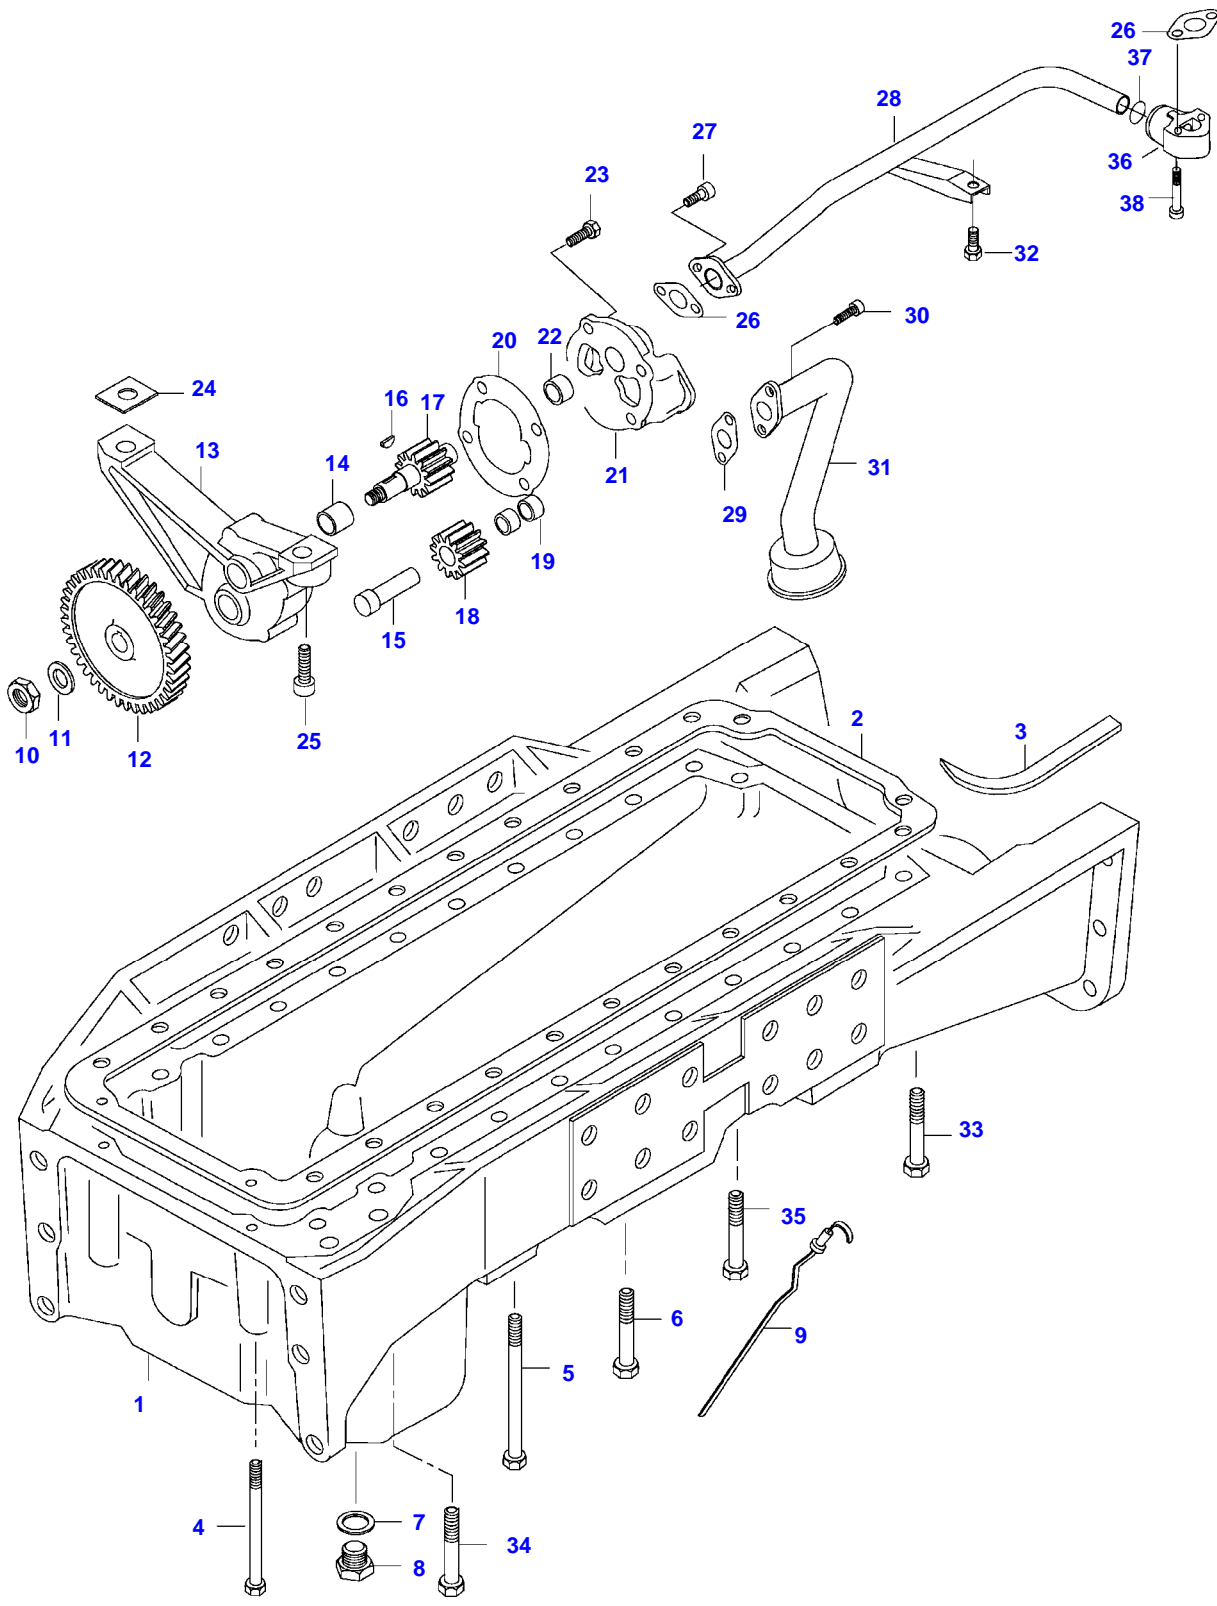

8400E TRACTOR (MEGA SERIES)
SPIMG-006-21-42

Item	Part Number	Qty	Description Comments
			-L10226-(M)
1	V836847762	1	OIL SUMP
2	V836322183	1	OIL SUMP GASKET S2
3	V836129727	2	GASKET S2
4	V581704830	2	HEX SOCKET SCREW
5	V529902020	4	HEX CAP SCREW
6	V529901890	14	HEX CAP SCREW -G11344(M)
7	V615882432	1	SEALING WASHER S2
	V615881827	1	SEALING WASHER S2
8	V836655495	1	PLUG
	V836655493	1	PLUG
9	V836847652	1	DIPSTICK
	V836322243	1	OIL PUMP -C1132(M)
	V836852607	1	LUBRICATING OIL PUMP C1133(M)-J7033(M)
	V836855300	1	LUBRICATING OIL PUMP J7034-(M)
10	V504861000	1	NUT
11	V836122910	1	WASHER
12	V836112362	1	GEAR . -C1132(M)
	V836338667	1	GEAR . C1133-(M)
13	V836322237	1	HOUSING . -J7033(M)
	V836338186	1	FRAME . J7034-(M)
14	V836322909	1	BUSHING
15	V836322906	1	OIL PUMP SHAFT ..
16	V603305530	1	KEY . -C1132(M)
17	V836322241	1	PINION . -C1132(M)
	V836852601	1	OIL PUMP SHAFT . C1133(M)-J7033(M)
	V836338182	1	OIL PUMP SHAFT . J7034-(M)
18	V836322908	1	GEAR . -J7033(M)
	V836338180	1	GEAR,OIL PUMP . J7034-(M)
19	V836322909	2	BUSHING ..