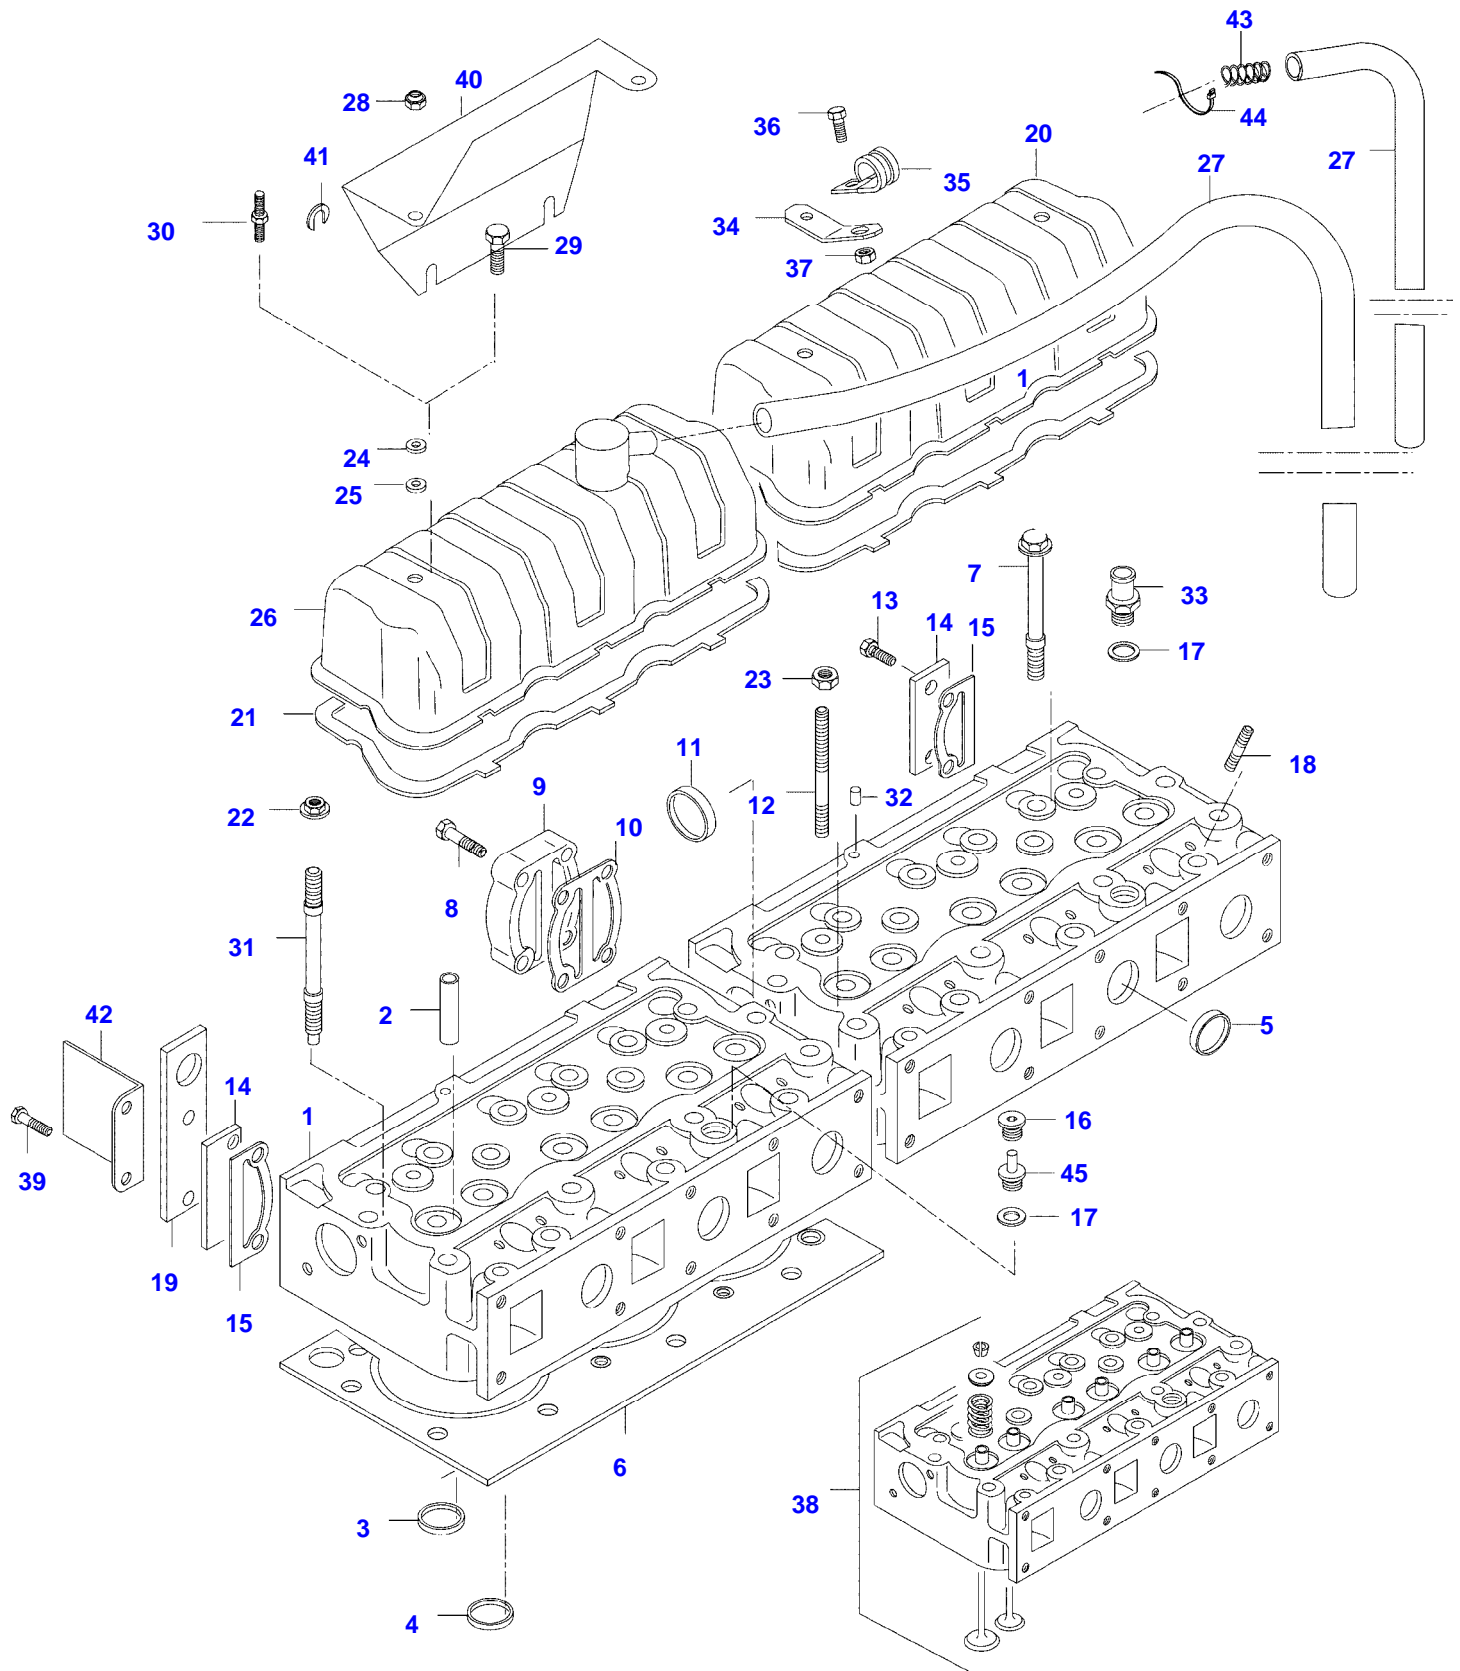

8400E TRACTOR (MEGA SERIES)
SPIMG-006-21-18

Item	Part Number	Qty	Description Comments
1	V836655379	2	CYLINDER HEAD -L10225(M)
	V836855381	2	CYLINDER HEAD L10226-(M)
2	V836647601	12	GUIDE
3	V836647600	6	VALVE SEAT EXHAUST -L10225(M)
4	V836647936	6	VALVE SEAT INTAKE L10226-(M)
5	V836647942	10	CUP PLUG
6	V836666302	2	CYLINDER HEAD GASKET S1
7	V836859104	32	HEXAGON FLANGE BOLT
8	V528801420	4	HEX CAP SCREW
	V529801830	4	HEX CAP SCREW
9	V836855348	1	CONNECTION FLANGE
10	V836866214	1	GASKET S1
11	V640016045	1	CUP PLUG
12	V836652357	4	STUD BOLT
	V546801900	4	STUD BOLT F9355-(M)
13	V528801380	2	HEX CAP SCREW
	V528801800	2	HEX CAP SCREW
14	V836855350	2	BLOCK OFF PLATE
15	V836866215	2	GASKET S1
16	V640325018	1	PLUG
45	V836659058	1	CONNECTOR E3979-(M)
17	V615881822	2	SEALING WASHER S1
18	V546901435	12	STUD BOLT
19	V836855349	1	LIFT EYE
	V836855349	2	LIFT EYE E3979-(M)
20	V836846448	1	VALVE ROCKER COVER
21	V836646360	2	VALVE ROCKER COVER GASKET S1
22	V836859110	2	NUT
23	V504601000	4	NUT -F9354(M)
	V836655406	4	SLEEVE NUT F9355-(M)
24	V836119855	4	WASHER
25	V836012841	4	RUBBER BUSHING S1
26	V836646359	1	VALVE ROCKER COVER
27	V836647814	1	RUBBER HOSE
28	V510601002	4	NUT
29	V528801780	1	HEX CAP SCREW F9355-(M)
30	V836659175	3	STUD BOLT F9355-(M)
31	V836859109	2	STUD BOLT
32	V595959140	2	PIN
33	V836119837	1	HOSE COUPLER
34	V836652567	1	SUPPORT
35	V602074528	1	HOSE CLIP