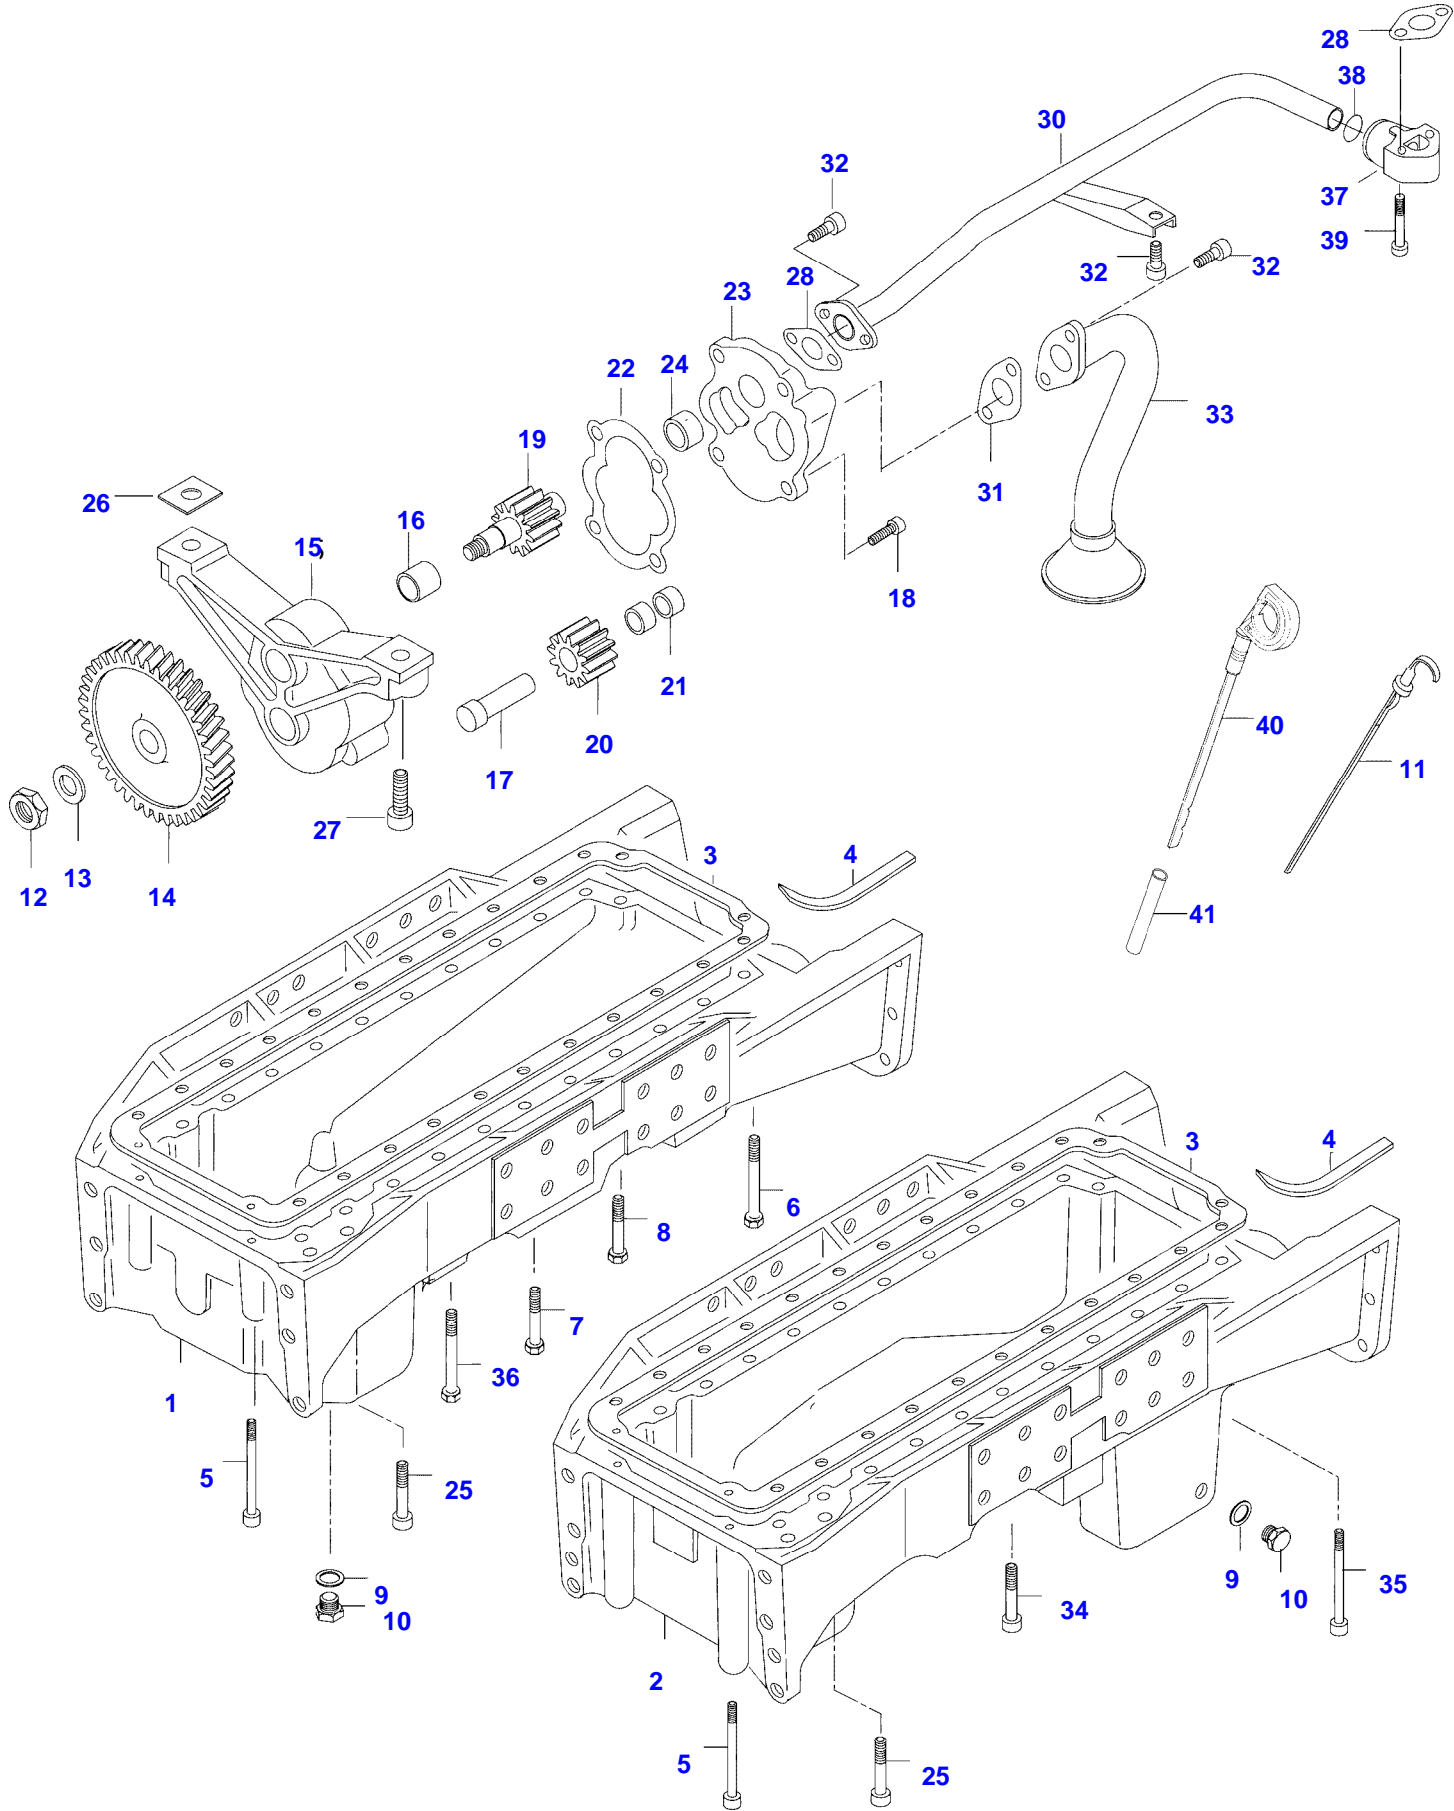

Item	Part Number	Qty	Description Comments
20	V836119796	1	GASKET . S2 -J7033(M)
	V836338188	1	GASKET . S2 J7034-(M)
21	V836322238	1	COVER . -J7033(M)
	V836855297	1	COVER . J7034-(M)
22	V836322909	1	BUSHING ..
23	V528801380	4	HEX CAP SCREW .
24	V836007871	2	SHIM
25	V581805050	2	HEX SOCKET SCREW
26	V836008449	2	GASKET S2
27	V581804600	2	HEX SOCKET SCREW
28	V836846445	1	OIL PIPE -J7033(M)
	V836866569	1	OIL PIPE J7034-(M)
29	V836122282	1	GASKET -J7033(M) S2
	V836338201	1	GASKET S2 J7034-(M)
30	V581804620	2	HEX SOCKET SCREW
31	V836336301	1	PIPE -J7033(M)
	V836859673	1	OIL PUMP SUCTION PIPE J7034-(M)
32	V528801362	1	HEX CAP SCREW
33	V529901930	6	HEX CAP SCREW -G11344(M)
34	V581706350	4	HEX SOCKET SCREW
35	V581705130	20	HEX SOCKET SCREW G11345-(M)
36	V836866563	1	ADAPTER FLANGE
37	V614702230	1	O-RING
38	V581804680	2	HEX SOCKET SCREW

8400E TRACTOR (MEGA SERIES)
SPIMG-006-21-44