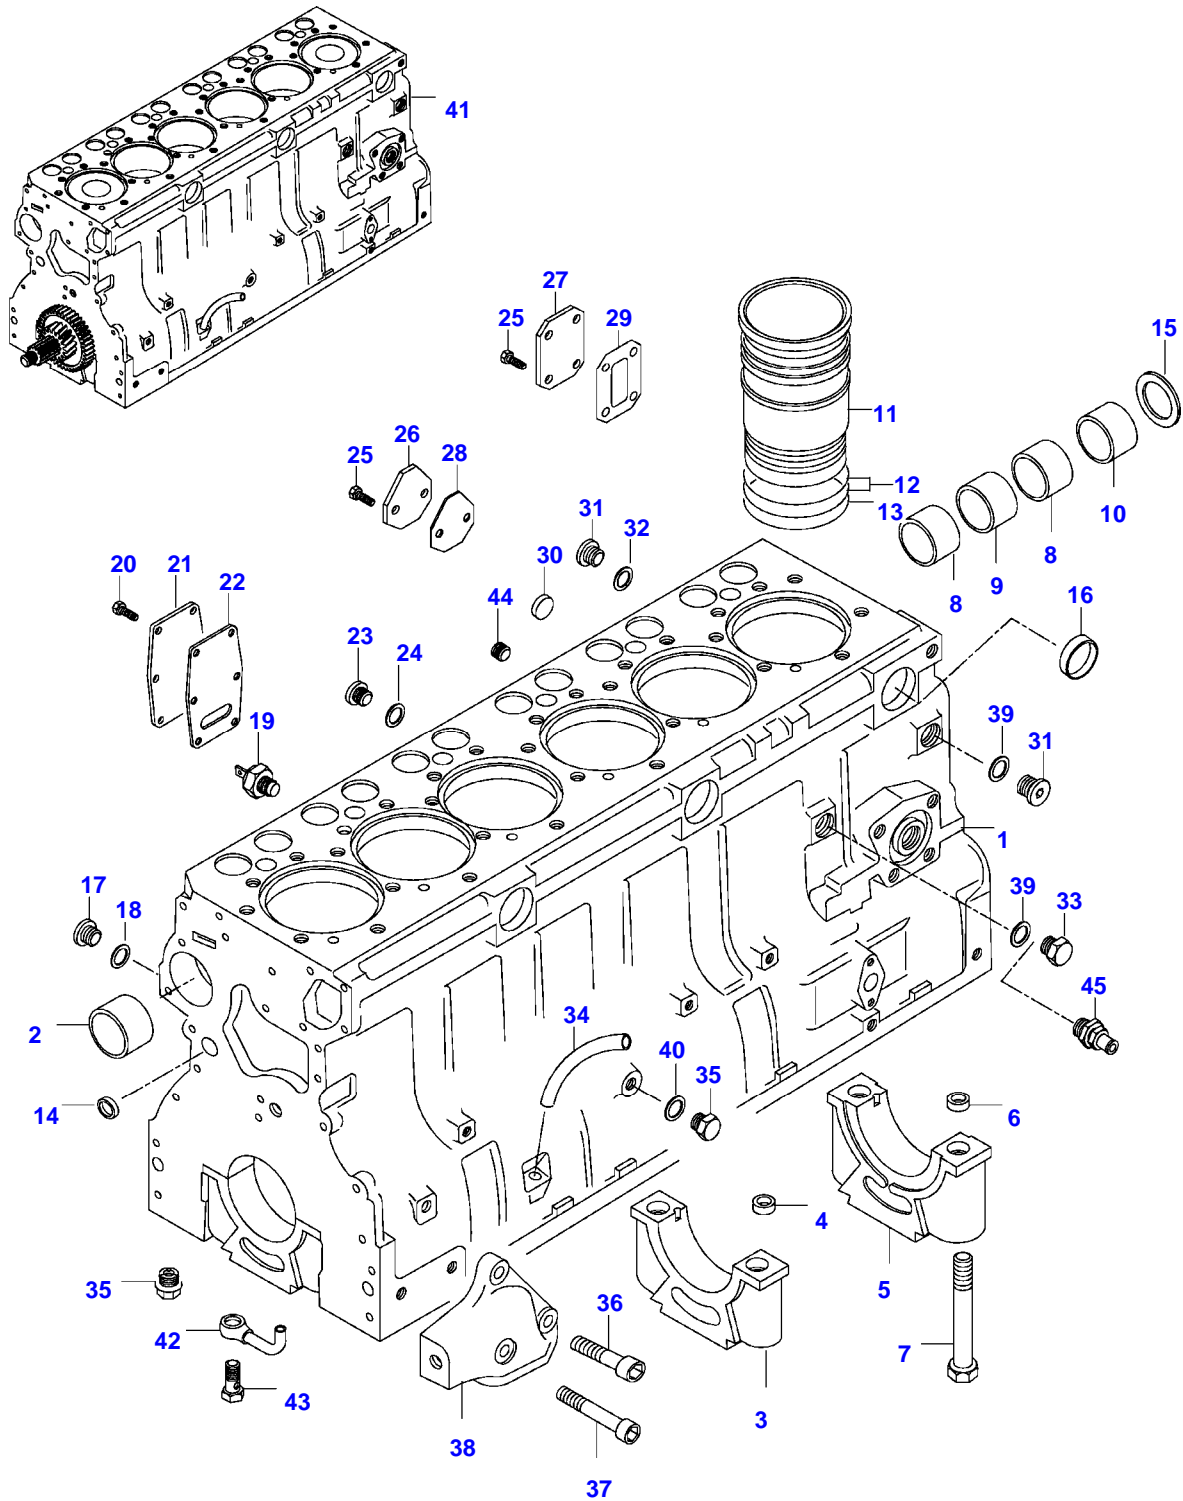

8450 TRACTOR (MEGA SERIES)
SPIMG-006-21-06

Item	Part Number	Qty	Description Comments
1	V836866110	1	CYLINDER BLOCK
2	V836866069	1	CAMSHAFT BEARING BUSHING
3	NS	6	NON-SERVICEABLE PART
4	V836214478	12	BEARING COVER GUIDE SLEEVE
5	NS	1	NON-SERVICEABLE PART
6	V836214478	2	BEARING COVER GUIDE SLEEVE
7	V835329030	14	HEX CAP SCREW
8	V836852460	2	CAMSHAFT BEARING BUSHING
9	V836852459	1	C2751-(M) CAMSHAFT BEARING BUSHING
10	V836852461	1	C2751-(M) CAMSHAFT BEARING BUSHING
11	V836666990	6	C2751-(M) LINER
12	V836647502	12	CYLINDER LINER O-RING S2
13	V836647503	6	CYLINDER LINER O-RING S2
14	V640016016	4	CUP PLUG S2
15	V836529872	1	PLUG -C2751(M)
	V836852744	1	PLUG C2751-(M)
16	V640016040	2	CUP PLUG
17	V640325110	3	SCREW PLUG
18	V615571014	3	SEALING WASHER S2
19	V887283760	1	PRESSURE SWITCH
20	V528801380	6	HEX CAP SCREW
21	V836847994	1	FLANGE
22	V836322852	1	GASKET 2S
24	V615881620	1	SEALING WASHER S2
25	V528801362	2	HEX CAP SCREW -H3774(M)
	V528801362	4	HEX CAP SCREW H3774-(M)
26	V836647400	1	COVER H3774-(M)
28	V836647401	1	GASKET H3774-(M) S2
30	V640016018	2	CUP PLUG
31	V640325018	2	PLUG
32	V615881822	3	SEALING WASHER S2
33	V836019756	1	PLUG
34	V836129747	1	OIL DIPSTICK GUIDE PIPE
35	V640305012	7	PLUG
36	V581705850	4	HEX SOCKET SCREW
37	V581705890	2	HEX SOCKET SCREW
38	V836346012	1	ENGINE MOUNT LEFT

Item	Part Number	Qty	Description Comments	Technical Specification
19	V595953360	1	PIN	
20	V836864290	1	CRANKSHAFT V-BELT PULLEY DUAL GROOVE	
21	V836647310	1	CRANKSHAFT NUT	
22	V581804680	6	HEX SOCKET SCREW	
23	V836852082	1	PLUG	
24	V836322586	1	CRANKSHAFT HUB	
25	V836340689	1	CRANKSHAFT VIBRATION DAMPENER	
26	V836355025	1	CRANKSHAFT V-BELT PULLEY	
27	V836847641	1	CRANKSHAFT NUT	
28	V577804620	3	HEX SOCKET SCREW	
29	V581804640	6	HEX SOCKET SCREW	