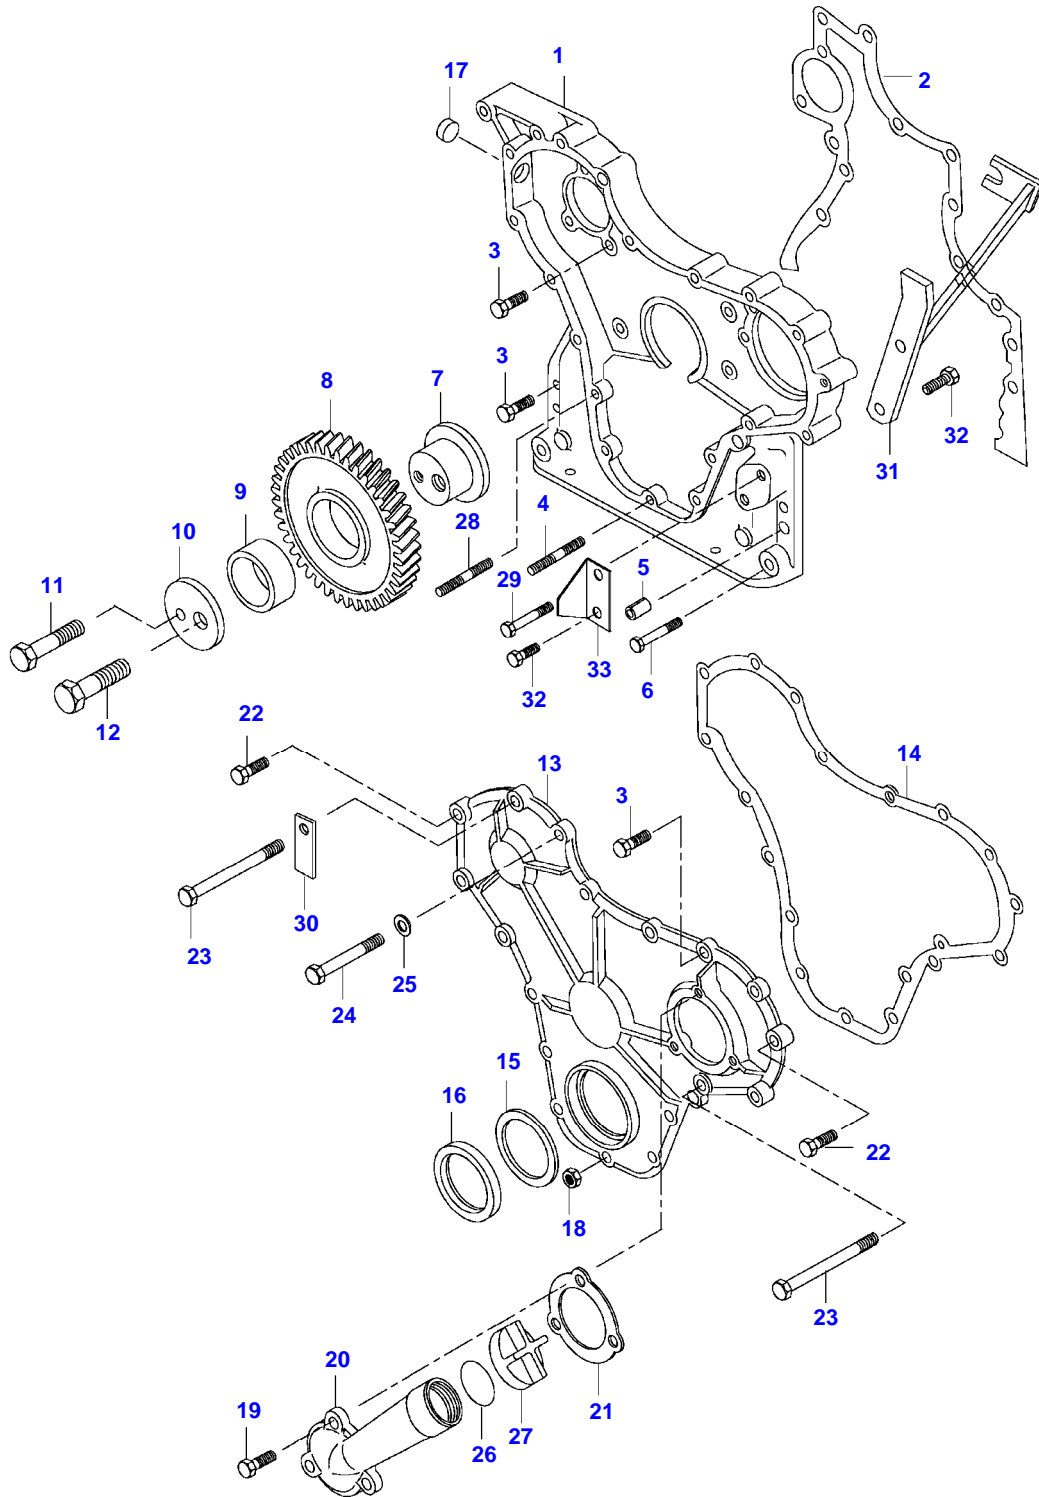

Item	Part Number	Qty	Description Comments	Technical Specification
19	V595953360	1	PIN	
20	V836864290	1	CRANKSHAFT V-BELT PULLEY DUAL GROOVE	
21	V836647310	1	CRANKSHAFT NUT	
22	V581804680	6	HEX SOCKET SCREW	
23	V836852082	1	PLUG	
24	V836322586	1	CRANKSHAFT HUB	
25	V836340689	1	CRANKSHAFT VIBRATION DAMPENER	
26	V836355025	1	CRANKSHAFT V-BELT PULLEY	
27	V836847641	1	CRANKSHAFT NUT	
28	V577804620	3	HEX SOCKET SCREW	
29	V581804640	6	HEX SOCKET SCREW	

[A] V836840928 CONNECTING ROD SET L12544-(M), REF. 30, 31, 32

8450 TRACTOR (MEGA SERIES)
SPIMG-006-21-32-