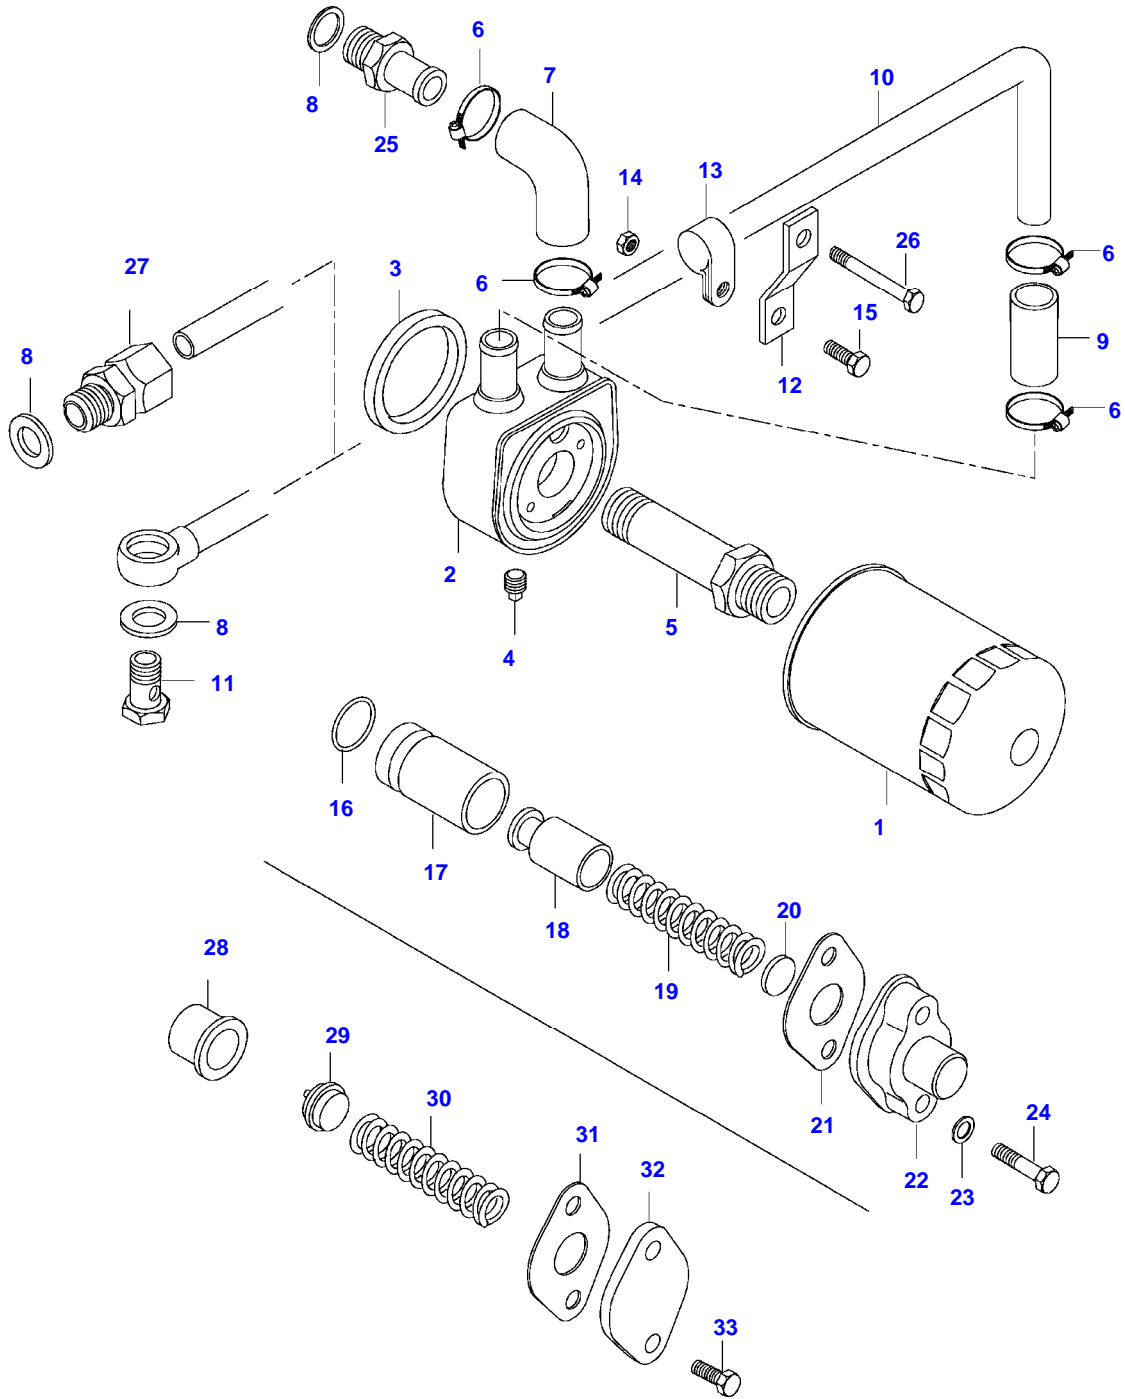

Item	Part Number	Qty	Description Comments
1	V836647865	1	TIMING GEAR CASE
2	V836647419	1	GASKET S2
3	V528801400	11	HEX CAP SCREW
4	V546801380	4	STUD BOLT
5	V598359850	4	PIN
6	V529801440	2	HEX CAP SCREW
7	V836129709	1	SHAFT
8	V836129863	1	IDLER GEAR
9	V836129844	1	BEARING BUSH
10	V836129845	1	FLANGE
11	V528801860	1	HEX CAP SCREW
12	V529902680	1	HEX CAP SCREW
13	V836647572	1	GEAR HOUSING FRONT COVER
14	V836129942	1	GASKET S2
15	V836129782	1	COVER
16	V614105880	1	OIL SEAL S2
17	V640016016	1	CUP PLUG
18	V504800800	5	NUT
19	V528801380	3	HEX CAP SCREW
20	V836746921	1	PIPE
21	V836129946	1	GASKET S2
22	V528801420	4	HEX CAP SCREW
23	V529801500	2	HEX CAP SCREW
24	V529801470	3	HEX CAP SCREW
25	V836120989	1	WASHER
26	V614604740	1	O-RING S2
27	V836338733	1	OIL FILLER CAP
29	V529801450	1	HEX CAP SCREW
31	V836655512	1	BRACKET
	V836664528	1	THROTTLE SENSOR BRACKET L8253-(M)
32	V528801362	3	HEX CAP SCREW

8450 TRACTOR (MEGA SERIES)
SPIMG-006-21-36

6800 -L10359(M)