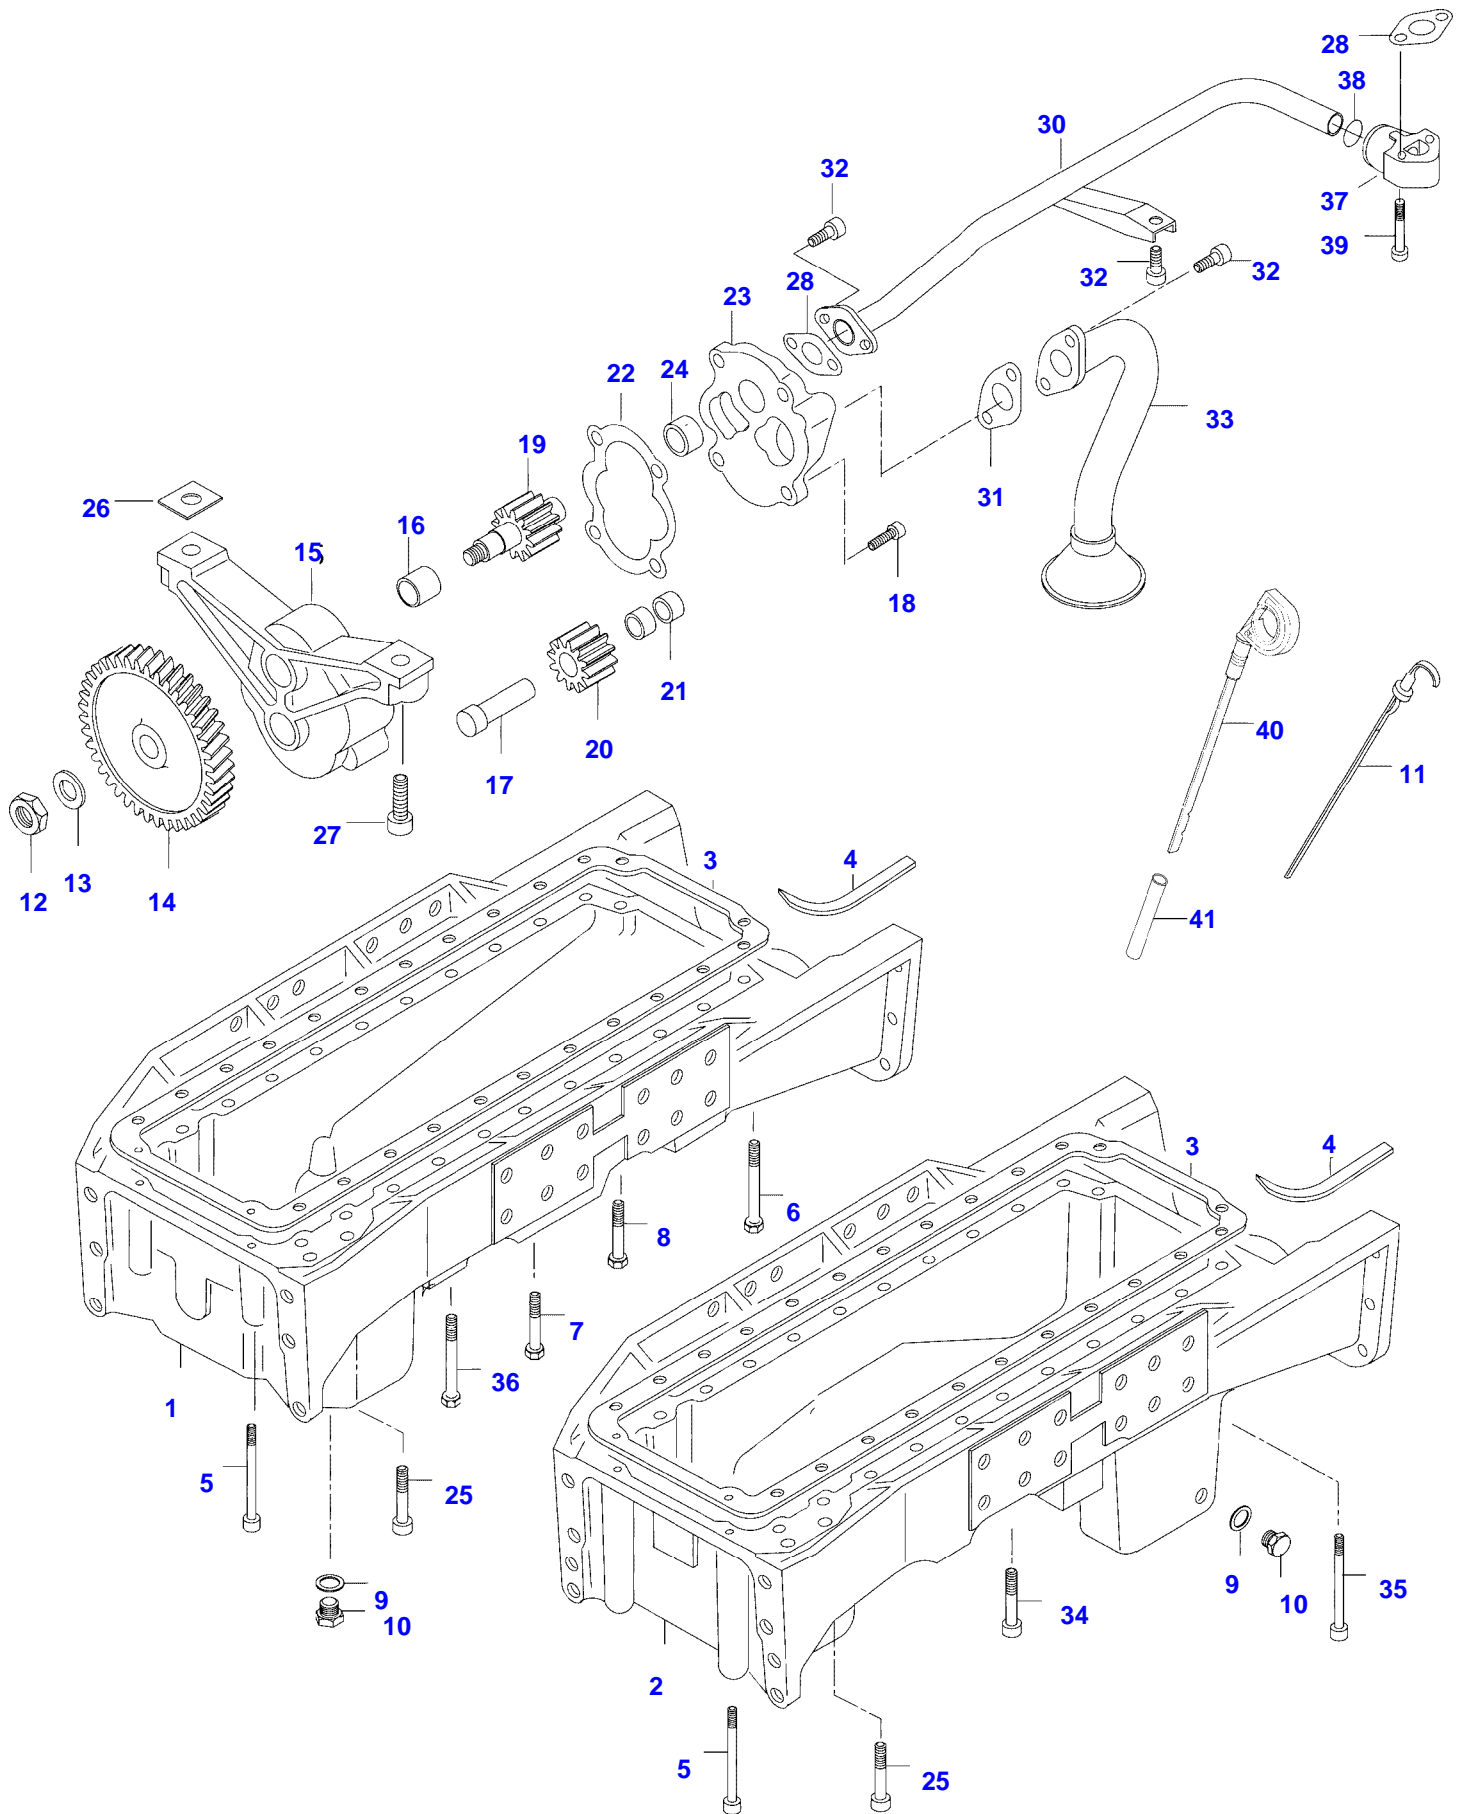

Item	Part Number	Qty	Description Comments
22	V836322909	1	BUSHING
23	V528801380	4	HEX CAP SCREW
24	V836007871	2	SHIM
25	V581805050	2	HEX SOCKET SCREW
26	V836008449	2	GASKET S2
27	V581804600	2	HEX SOCKET SCREW
28	V836846445	1	OIL PIPE -J7033(M)
	V836866569	1	OIL PIPE J7034-(M)
29	V836122282	1	GASKET -J7033(M) S2
	V836338201	1	GASKET S2 J7034-(M)
30	V581804620	2	HEX SOCKET SCREW
31	V836336301	1	PIPE -J7033(M)
	V836859673	1	OIL PUMP SUCTION PIPE J7034-(M)
32	V528801362	1	HEX CAP SCREW
33	V529901930	6	HEX CAP SCREW -G11344(M)
34	V581706350	4	HEX SOCKET SCREW
35	V581705130	20	HEX SOCKET SCREW G11345-(M)
36	V836866563	1	ADAPTER FLANGE
37	V614702230	1	O-RING
38	V581804680	2	HEX SOCKET SCREW

8450 TRACTOR (MEGA SERIES)
SPIMG-006-21-44