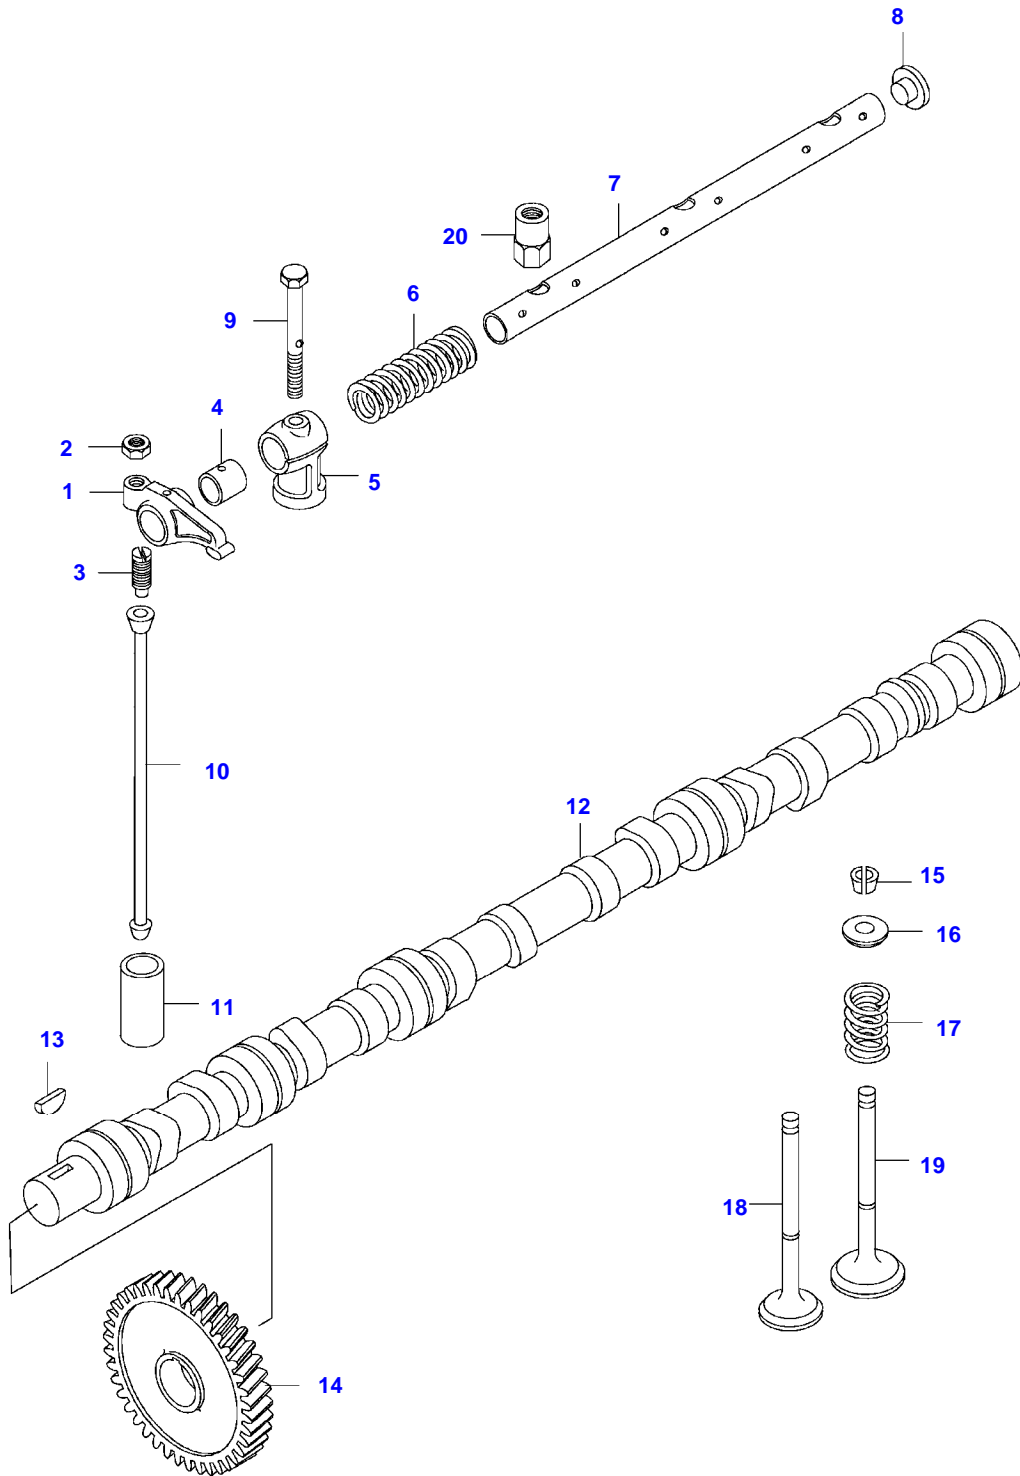

Valtra

8450 TRACTOR (MEGA SERIES)

VFZ8450

CYLINDER HEAD

Page01-0003

Item	Part Number	Qty	Description Comments
42	V836666199	1	HEAT SHIELD L8223-(M)

8450 TRACTOR (MEGA SERIES)
SPIMG-006-21-24

Item	Part Number	Qty	Description Comments
	V836646332	2	ROCKER SHAFT ASM -F9058(M)
1	V835328363	12	ROCKER ARM
2	V504800800	12	NUT
3	V836010106	12	VALVE ROCKER ADJUSTMENT SCREW
4	V836006586	12	BEARING
5	V836006580	6	BRACKET
6	V836006582	4	SPRING
7	V836646329	2	SHAFT
8	V836655113	4	PLUG
	V836666610	2	ROCKER SHAFT ASM F9059-(M)
1	V836666608	12	ROCKER ARM
2	V512861000	12	NUT
3	V836655866	12	ADJUSTING SCREW
5	V836655869	6	BRACKET
6	V836655884	4	SPRING
7	V836655870	2	SHAFT
8	V836655899	4	PLUG
9	V529801910	2	HEX CAP SCREW
10	V836110237	12	PUSHROD -F9058(M)
	V836655867	12	PUSHROD F9059-(M)
11	V836014264	12	TAPPET
12	V836846376	1	CAMSHAFT -L13187(M)
	V836866054	1	CAMSHAFT L13188-(M)
13	V603305760	1	WOODRUFF KEY
14	V836646389	1	GEAR,CAMSHAFT
15	V836646382	24	COTTER
16	V836646381	12	WASHER
17	V836646380	12	SPRING
18	V836646357	6	EXHAUST VALVE
19	V836646356	6	INTAKE VALVE
20	V836655406	4	SLEEVE NUT F9059-(M)

Item	Part Number	Qty	Description Comments	Technical Specification
19	V595953360	1	PIN	
20	V836864290	1	CRANKSHAFT V-BELT PULLEY DUAL GROOVE	
21	V836647310	1	CRANKSHAFT NUT	
22	V581804680	6	HEX SOCKET SCREW	
23	V836852082	1	PLUG	
24	V836322586	1	CRANKSHAFT HUB	
25	V836340689	1	CRANKSHAFT VIBRATION DAMPENER	
26	V836355025	1	CRANKSHAFT V-BELT PULLEY	
27	V836847641	1	CRANKSHAFT NUT	
28	V577804620	3	HEX SOCKET SCREW	
29	V581804640	6	HEX SOCKET SCREW	