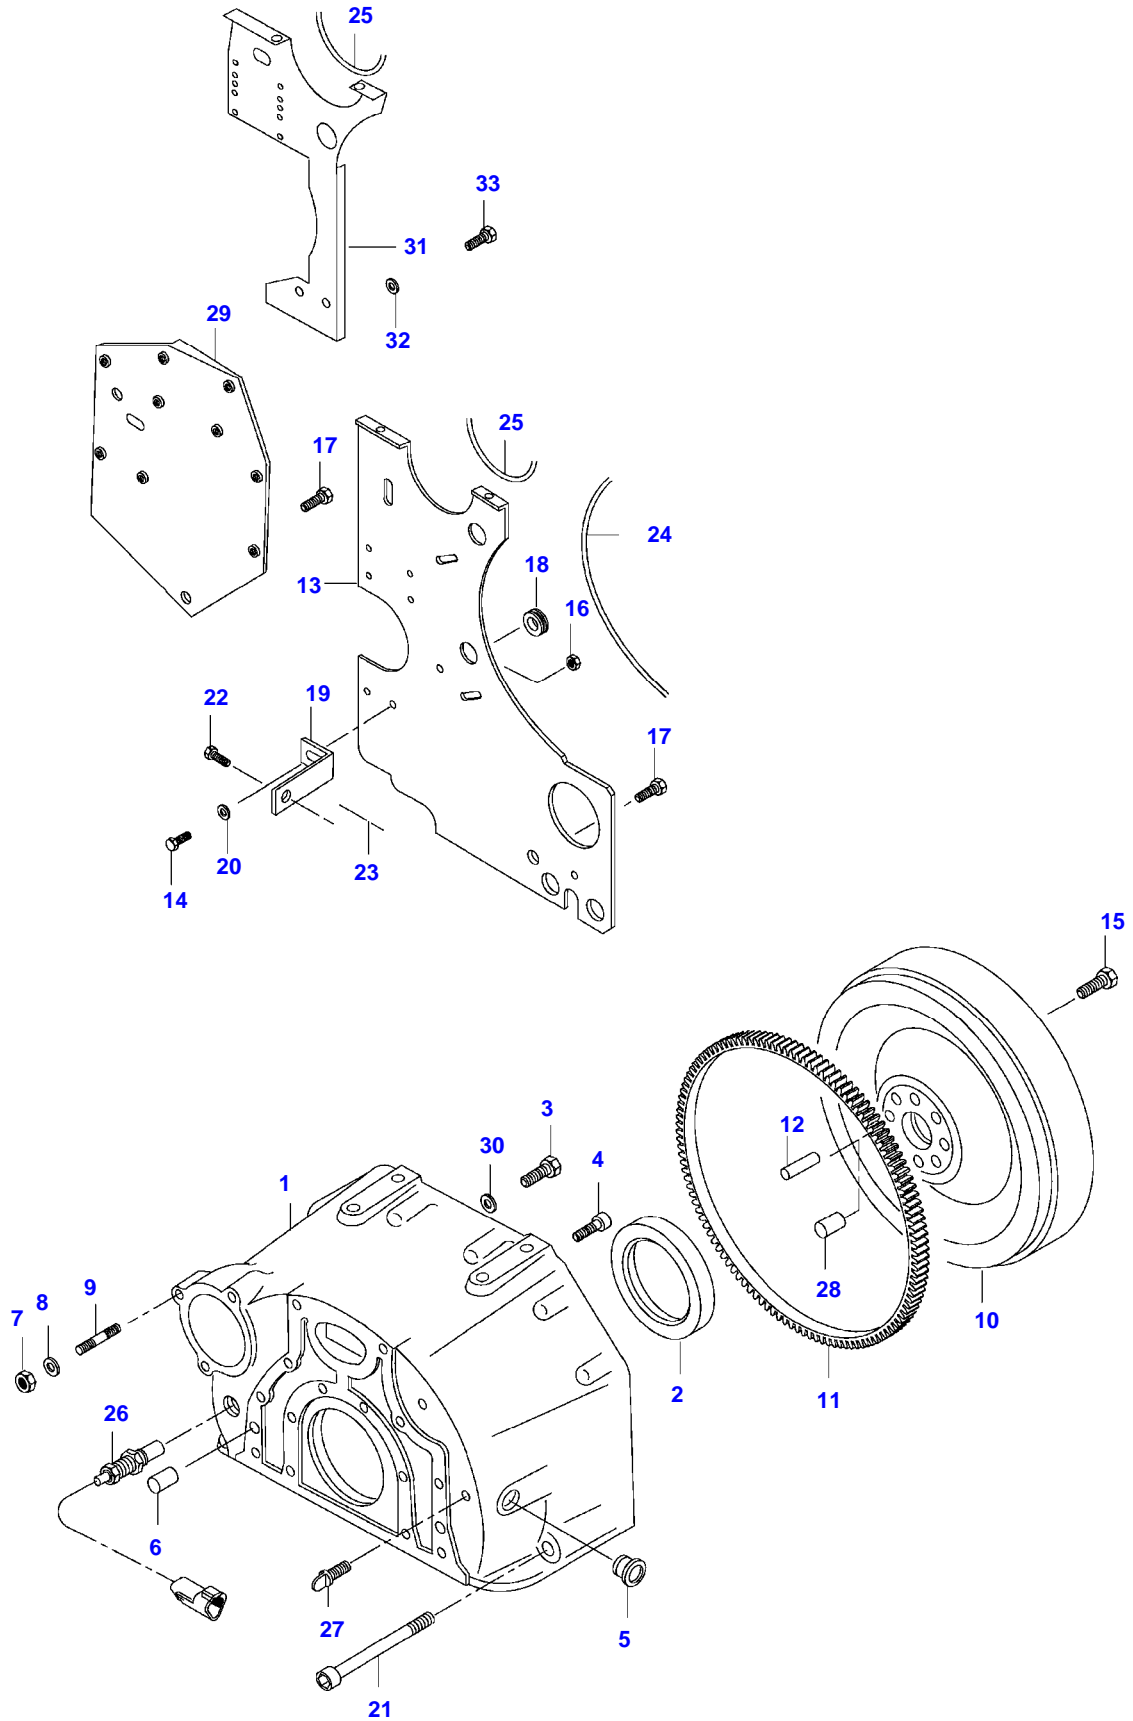

8450 TRACTOR (MEGA SERIES)
SPIMG-006-21-12

Item	Part Number	Qty	Description Comments	Technical Specification
1	V836647439	1	FLYWHEEL HOUSING	
2	V614500002	1	CRANKSHAFT SEAL S2	
3	V529702220	8	HEX CAP SCREW	
4	V581705030	6	HEX SOCKET SCREW	
5	V836007572	1	RUBBER PLUG	
6	V598359850	2	PIN	
7	V504601000	3	NUT	
8	V500951000	3	SPRING WASHER	
9	V546801800	3	STUD BOLT	
10	V836859824	1	FLYWHEEL	
11	V835328783	1	STARTER RING	
12	V595955060	1	PIN	
13	V836855878	1	FLYWHEEL HOUSING	
14	V528801362	3	HEX CAP SCREW	
15	V528702230	7	HEX CAP SCREW	
16	V504800800	2	NUT	
17	V528802180	2	HEX CAP SCREW	
18	V835338745	1	RUBBER INLET	
19	V836755361	1	SUPPORT	
20	V500150842	3	WASHER	
21	VHC9784	2	HEX SOCKET SCREW	M12 X 140 SFS_EN_ISO_4762 12.9
22	V528801800	1	HEX CAP SCREW	
23	V32664900	1	SHIELD	
24	V32604100	1	BAND	
25	V32604200	1	BAND	
27	V836859311	1	PLUG	
28	V836659527	1	GUIDE SLEEVE H17163-(M)	
29	V836759798	1	BRACKET J7037-(M)	
30	V500951200	8	SPRING WASHER	
31	V34172400	1	HOLDER	
32	VJD0408	2	WASHER	M8
33	VHA6322	2	SCREW	M8 X 16 SFS_EN_ISO_4017 8.8