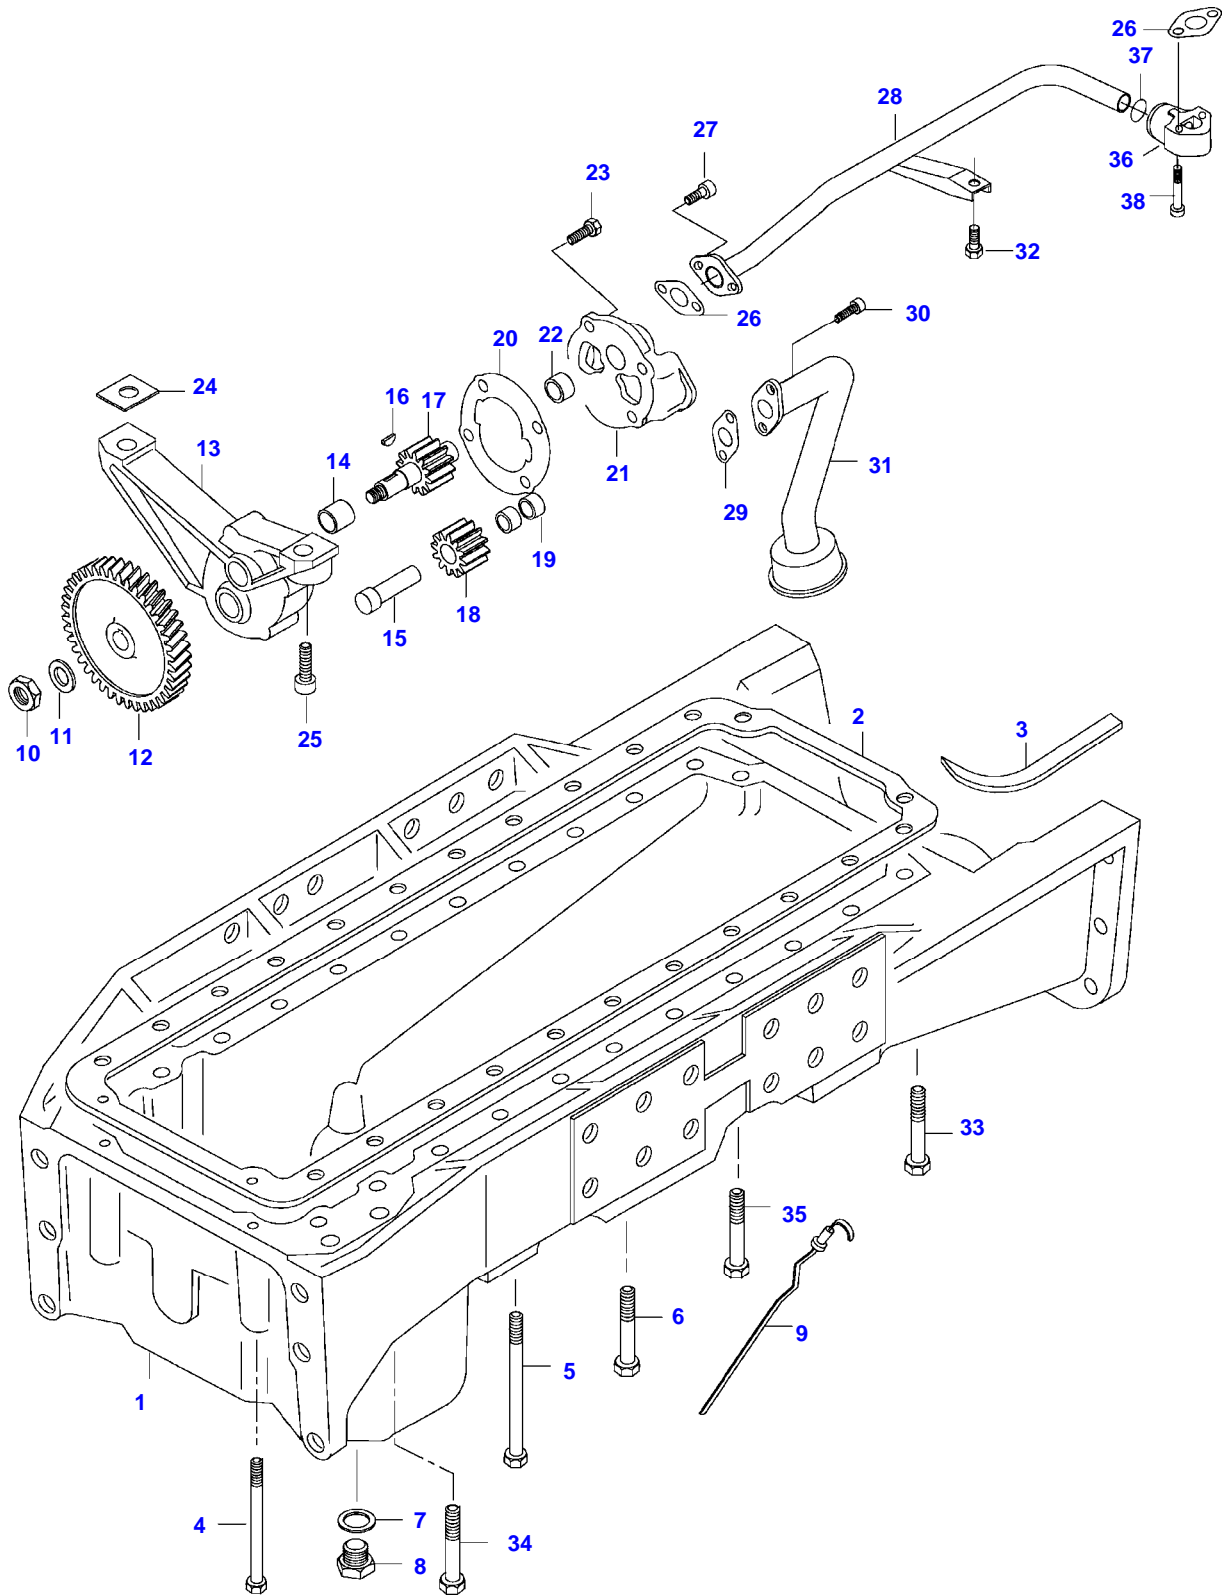

Item	Part Number	Qty	Description Comments
1	V836662580	1	ENGINE OIL FILTER
2	V836129315	1	OIL COOLER
3	V835331586	1	SEALING WASHER
4	V836131366	1	PLUG
5	V836647405	1	UNION
6	V602079516	4	HOSE CLIP
7	V836747124	1	RUBBER ELBOW
8	V615881822	3	SEALING WASHER S2
9	V836129978	1	RUBBER HOSE
10	V836847929	1	PIPE
11	V640435015	1	BANJO BOLT
13	V602060615	1	RETAINER CLAMP
14	V504800800	1	NUT
15	V528801380	1	HEX CAP SCREW
16	V614601524	1	O-RING S2
17	V836117834	1	CYLINDER
18	V836338850	1	OIL PRESSURE CONTROL VALVE
19	V836655246	1	SPRING
20	V836020290	1	INJECTOR SHIM
21	V836322190	1	GASKET S2
22	V836129849	1	COVER
23	V500950800	1	SPRING WASHER
24	V528801420	2	HEX CAP SCREW
25	V836119837	1	HOSE COUPLER
26	V529801480	1	HEX CAP SCREW
28	V836662130	1	OIL PRESSURE CONTROL VALVE
28	V836659521	1	VALVE SEAT
29	V836659522	1	VALVE CONE
30	V836864056	1	END
31	V836322190	1	GASKET
32	V836659524	1	COVER
33	V528801380	1	HEX CAP SCREW

8450 TRACTOR (MEGA SERIES)
SPIMG-006-21-42