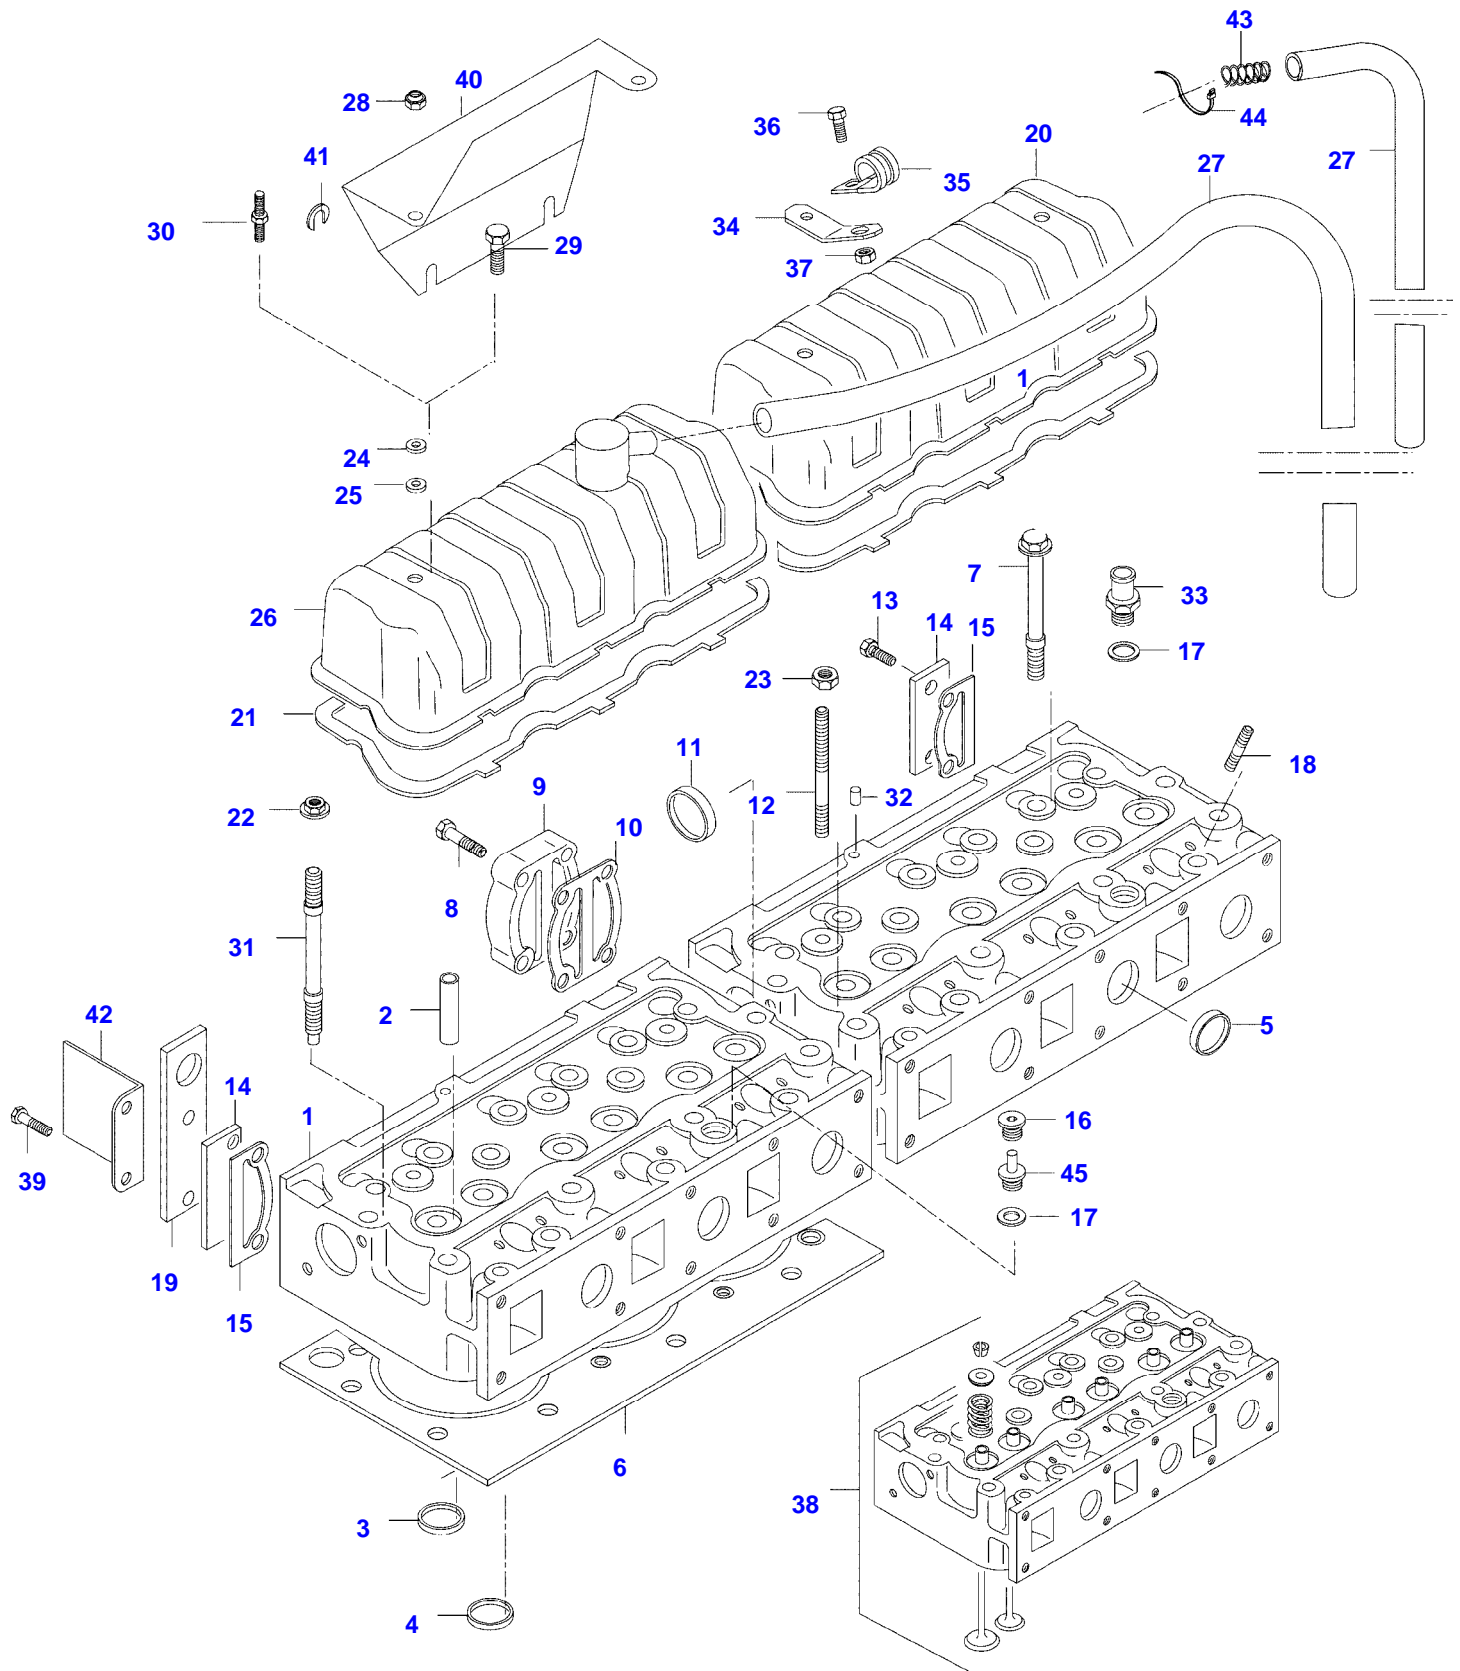

8450 TRACTOR (MEGA SERIES)
SPIMG-006-21-18

Item	Part Number	Qty	Description Comments
1	V836655379	2	CYLINDER HEAD
2	V836647601	12	GUIDE
3	V836647600	6	VALVE SEAT
5	V836647942	10	EXHAUST CUP PLUG
6	V836666302	2	CYLINDER HEAD GASKET S1
7	V836859104	32	HEXAGON FLANGE BOLT
8	V528801420	4	HEX CAP SCREW
	V529801830	4	HEX CAP SCREW
9	V836855348	1	CONNECTION FLANGE
10	V836866214	1	GASKET S1
11	V640016045	1	CUP PLUG
12	V836652357	4	STUD BOLT
	V546801900	4	STUD BOLT F9059-(M)
13	V528801380	2	HEX CAP SCREW
	V528801800	2	HEX CAP SCREW
14	V836855350	2	BLOCK OFF PLATE
15	V836866215	2	GASKET S1
16	V640325018	1	PLUG
45	V836659058	1	CONNECTOR J7034-(M)
17	V615881822	2	SEALING WASHER S1
18	V546901435	12	STUD BOLT
19	V836855349	1	LIFT EYE
	V836855349	2	LIFT EYE E3979-(M)
20	V836846448	1	VALVE ROCKER COVER
21	V836646360	2	VALVE ROCKER COVER GASKET S1
22	V836859110	2	NUT
23	V504601000	4	NUT -F9354(M)
	V836655406	4	SLEEVE NUT F9355-(M)
24	V836119855	4	WASHER
25	V836012841	4	RUBBER BUSHING S1
26	V836646359	1	VALVE ROCKER COVER
27	V836859875	1	RUBBER HOSE
28	V510601002	4	NUT
29	V528801780	1	HEX CAP SCREW F9355-(M)
30	V836659175	3	STUD BOLT F9355-(M)
31	V836859109	2	STUD BOLT
32	V595959140	2	PIN
33	V836119837	1	HOSE COUPLER
34	V836652567	1	SUPPORT
35	V602074528	1	HOSE CLIP
	V836659539	1	CLAMP H13177-(M)
36	V528801362	1	HEX CAP SCREW
37	V504800800	1	NUT
38	V836640853	2	CYLINDER HEAD
39	V528801820	2	HEX CAP SCREW
	V528801380	2	HEX CAP SCREW
40	V836859843	1	HEAT SHIELD
41	V836864223	2	LOCK RING