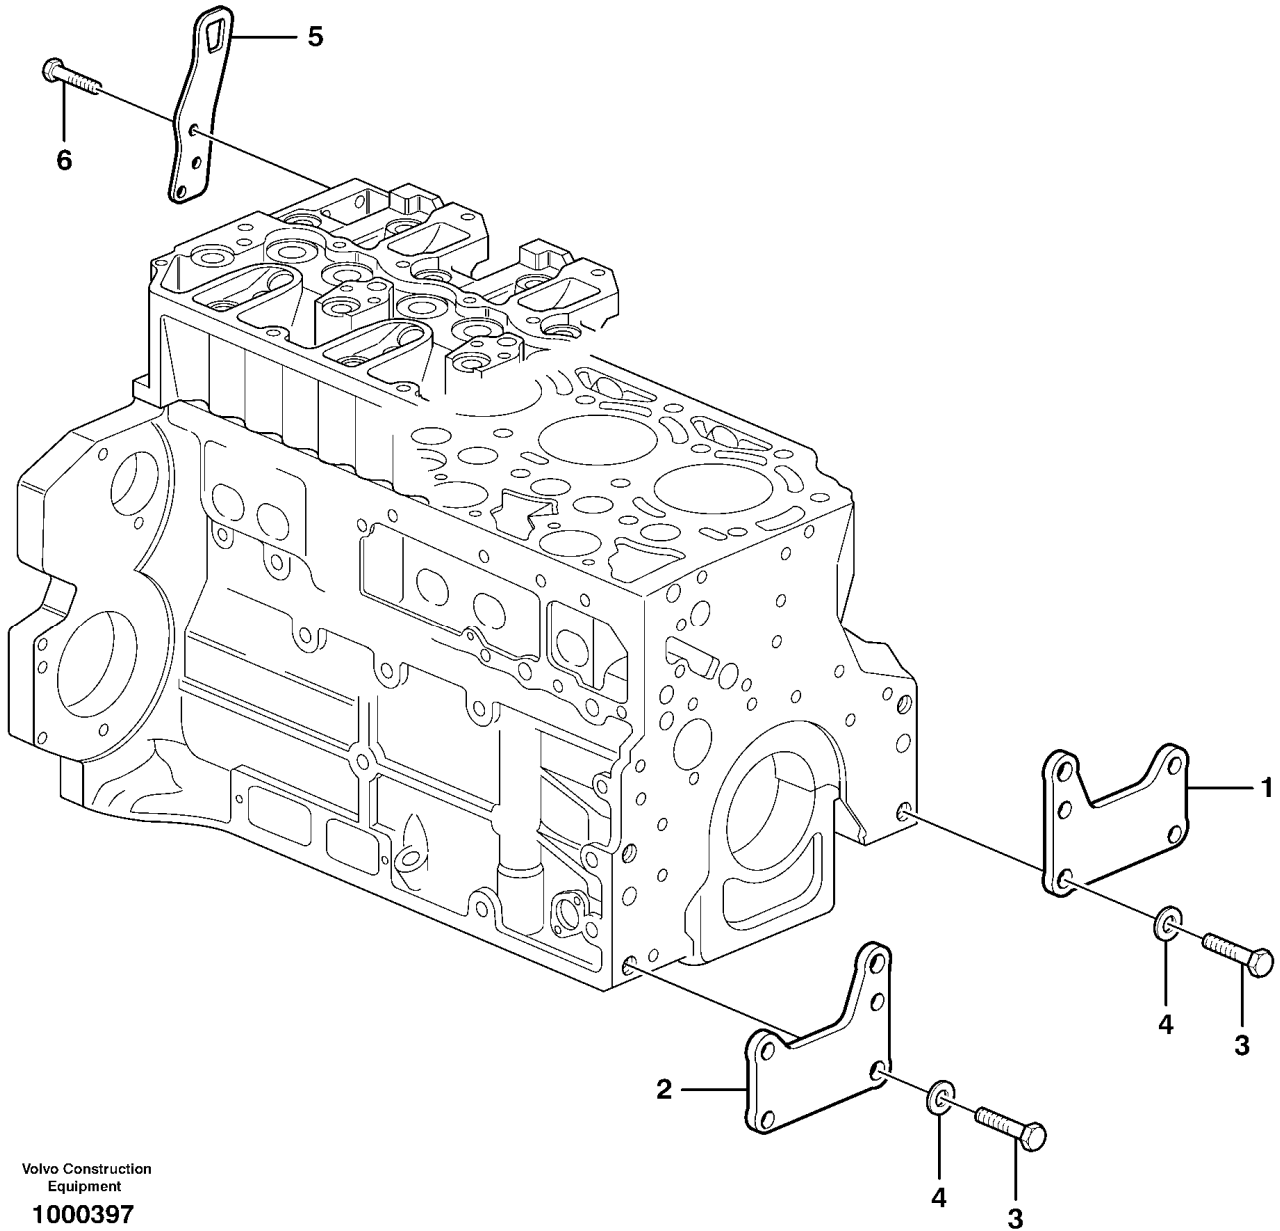

Date: 2013/12/31	Image id: 1000397	Catalogue: 20125	Model: BL71 PLUS
Brand: Volvo	Serial: 10001-10494	Group/Section: 218/100	Title: Engine mounting

Section option	Kit	Option description
VOE1188804		Engine D4D CCE2

Pos	Part	Q1	Q2	Q3	Q4	Q5	PS	Kit	Description	Option(s)	Remark
1	VOE20723978	1							Bracket		
2	VOE20723984	1							Bracket		
3	VOE20535027	2							Screw		
4	VOE20405606	2							Washer