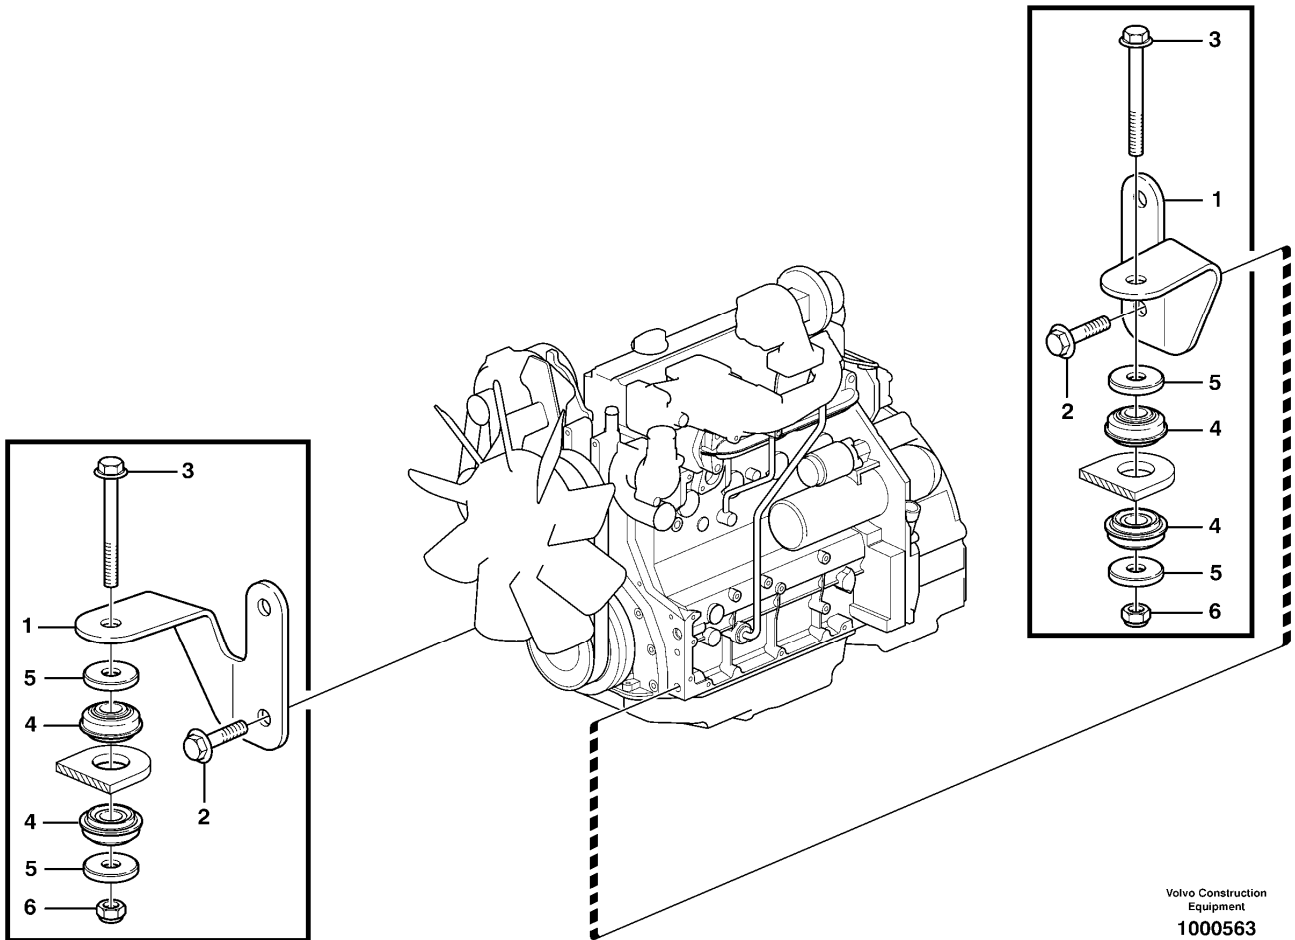

Date: 2013/12/31	Image id: 1000563	Catalogue: 20125	Model: BL71 PLUS
Brand: Volvo	Serial: 10001-10494	Group/Section: 218/150	Title: Engine suspension. 11891209

Volvo Construction
Equipment
1000563

Section option	Kit	Option description
VOE11891209		Transmission 4wd powershuttle

Pos	Part	Q1	Q2	Q3	Q4	Q5	PS	Kit	Description	Option(s)	Remark
1	VOE11884716	1							Engine anchorage		LH
	VOE11884719	1							Engine anchorage		RH
2	VOE968435	4							Flange screw		
3	VOE968593	2							Flange screw		
4	VOE11884790	4							Vibration damper		
5	VOE11884792	4							Washer		
6	VOE13963110	2							Lock nut