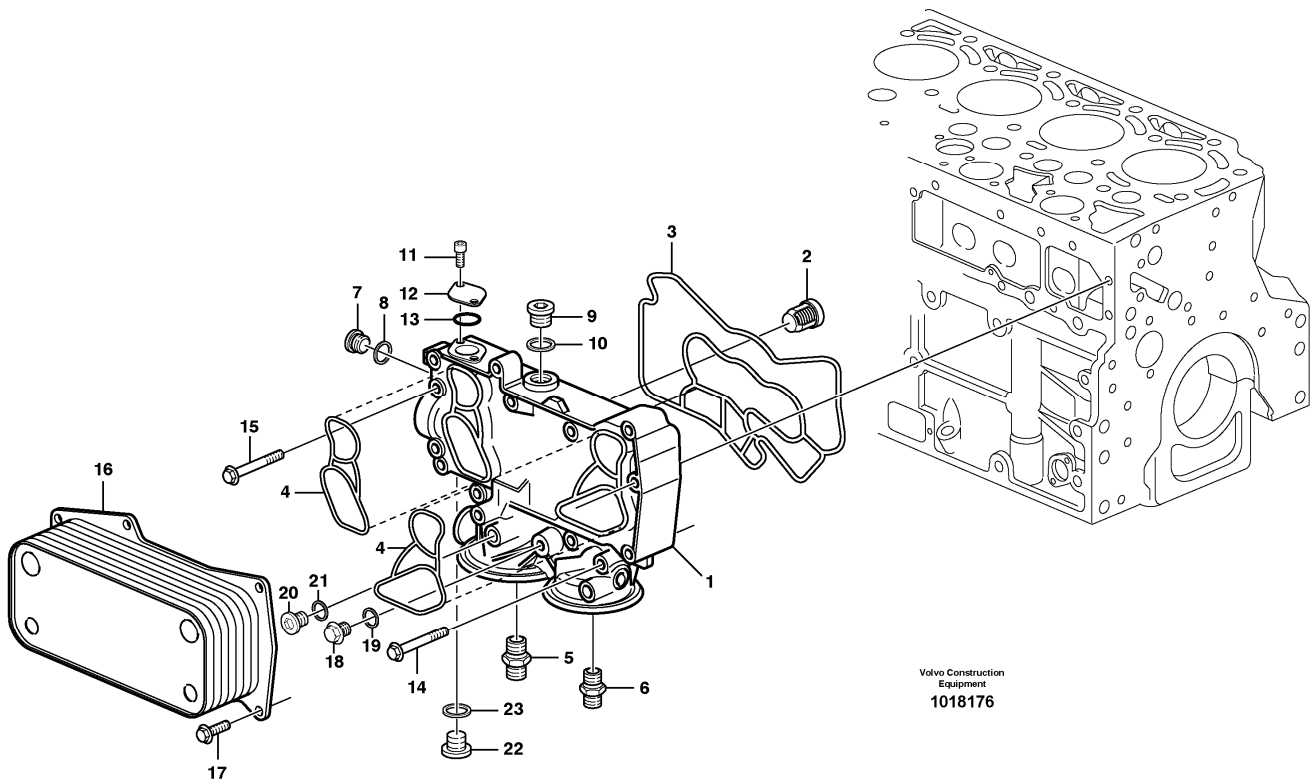

Date: 2013/12/31	Image id: 1018176	Catalogue: 20125	Model: BL71 PLUS
Brand: Volvo	Serial: 10001-10494	Group/Section: 223/100	Title: Oil cooler

Section option	Kit	Option description
VOE1188804		Engine D4D CCE2

Pos	Part	Q1	Q2	Q3	Q4	Q5	PS	Kit	Description	Option(s)	Remark
1	VOE20944091	1					SS		Oil Filter Hsg		
2	VOE20459204	1							•Valve		
3	VOE20459203	1							•Gasket		
4	VOE20459202	2							•Gasket		
5	VOE20459201	1							•Nipple		
6	VOE20459200	1							•Nipple		
7	VOE20502245	1							•Screw plug		
8	VOE13947622	1							•Plane gasket		
9	VOE20459195	1							•Plug		
10	VOE13947628	1							•Plane gasket		
11	VOE20459197	2							•Screw		
12	VOE11700609	1							•Cover