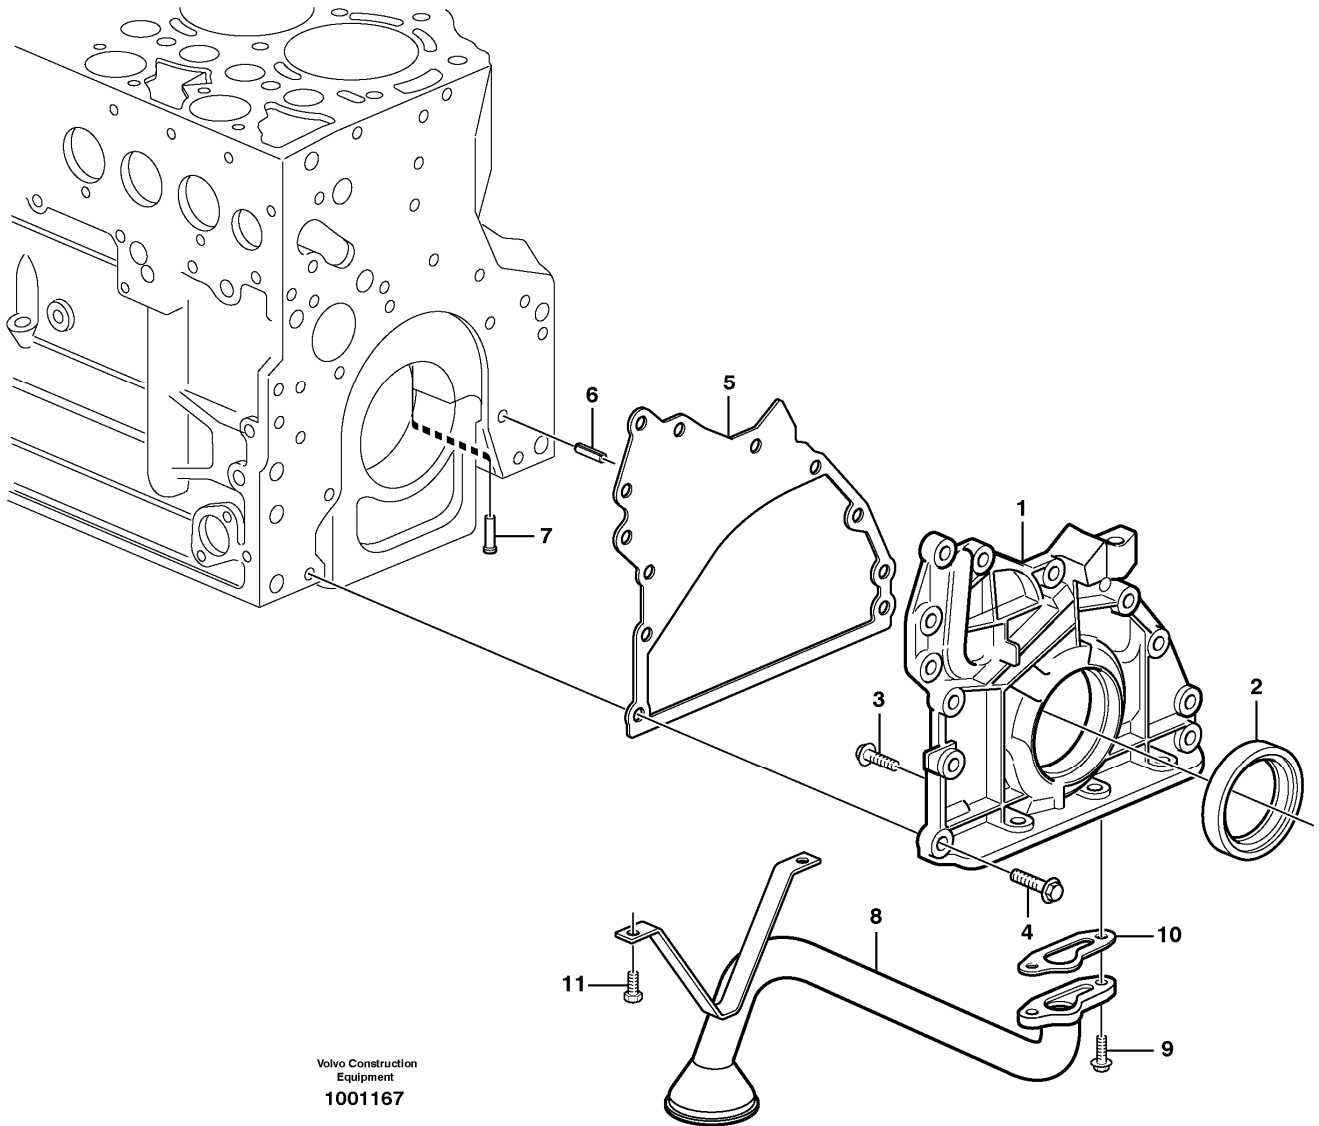

Date: 2013/12/31	Image id: 1001167	Catalogue: 20125	Model: BL71 PLUS
Brand: Volvo	Serial: 10001-10494	Group/Section: 221/100	Title: Lubricating oil system

Section option	Kit	Option description
VOE1188804		Engine D4D CCE2

Pos	Part	Q1	Q2	Q3	Q4	Q5	PS	Kit	Description	Option(s)	Remark
1	VOE20726088	1							Lub Oil Pump		
2	VOE20459168	1							•Crankshaft seal		
3	VOE20451738	8							•Screw		
4	VOE20412324	10							Screw		
5	VOE20537029	1							Gasket		
6	VOE20405603	1							Spring pin		
7	VOE20405561	4							Piston