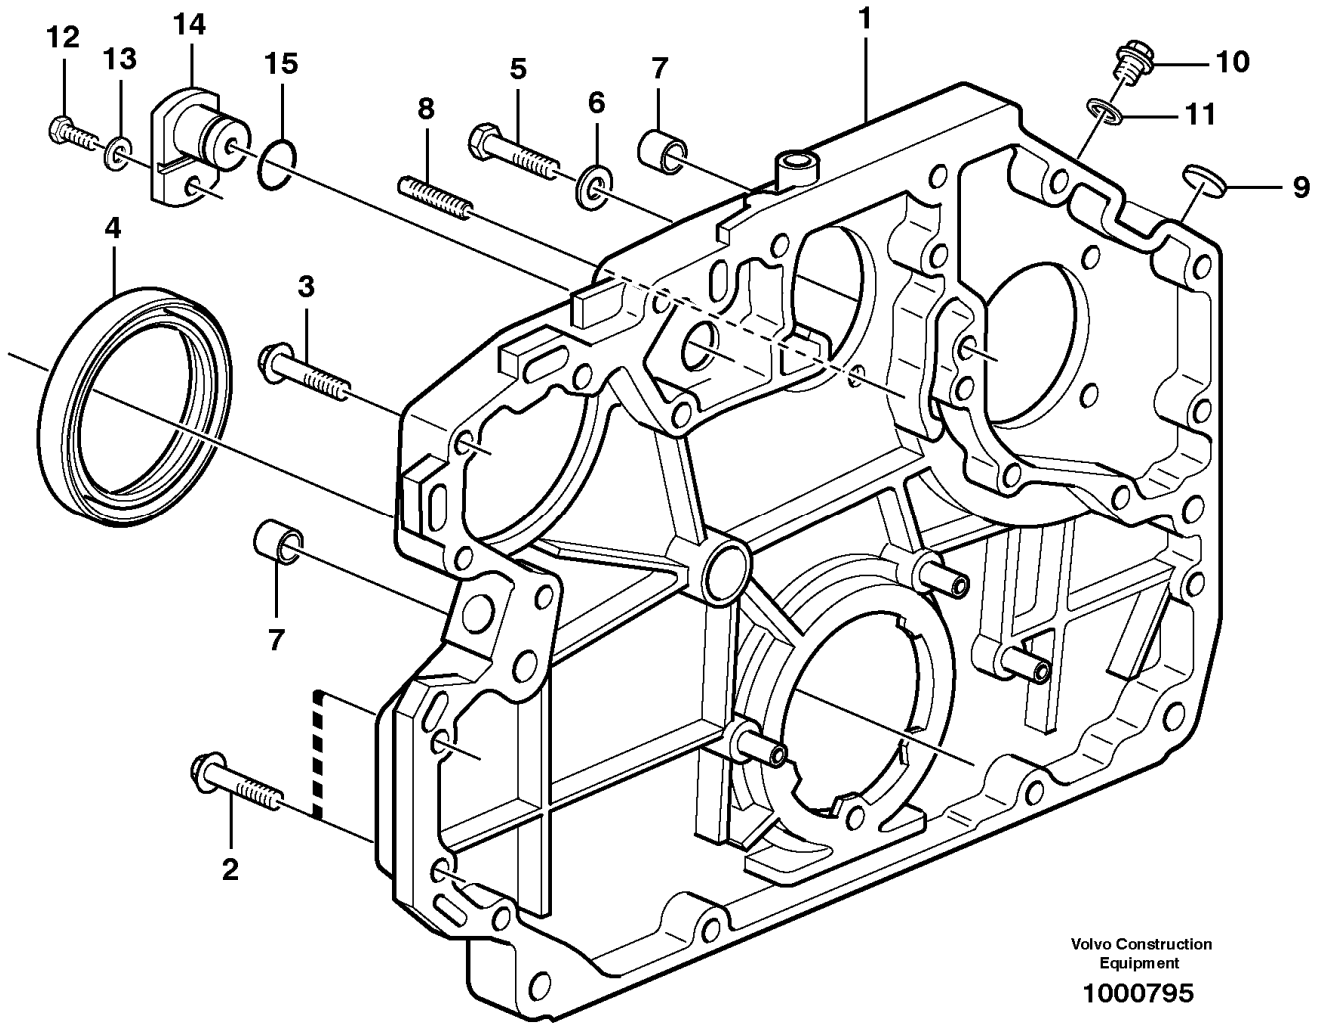

Date: 2013/12/31	Image id: 1000795	Catalogue: 20125	Model: BL71 PLUS
Brand: Volvo	Serial: 10001-10494	Group/Section: 215/100	Title: Timing gear casing and gears

Volvo Construction
Equipment
1000795

Section option	Kit	Option description
VOE1188804		Engine D4D CCE2

Pos	Part	Q1	Q2	Q3	Q4	Q5	PS	Kit	Description	Option(s)	Remark
1	VOE21026959	1							Timing gear cover		
2	VOE20412324	12							Screw		
3	VOE20450801	3							Screw		
4	VOE20459115	1							Crankshaft seal		
5	VOE20405653	2					SS		Screw		
6	VOE13955900	2							Washer		
7	VOE20585971	2							Bushing		
8	VOE20450795	1							Set screw		
9	VOE20405605	1							Cover