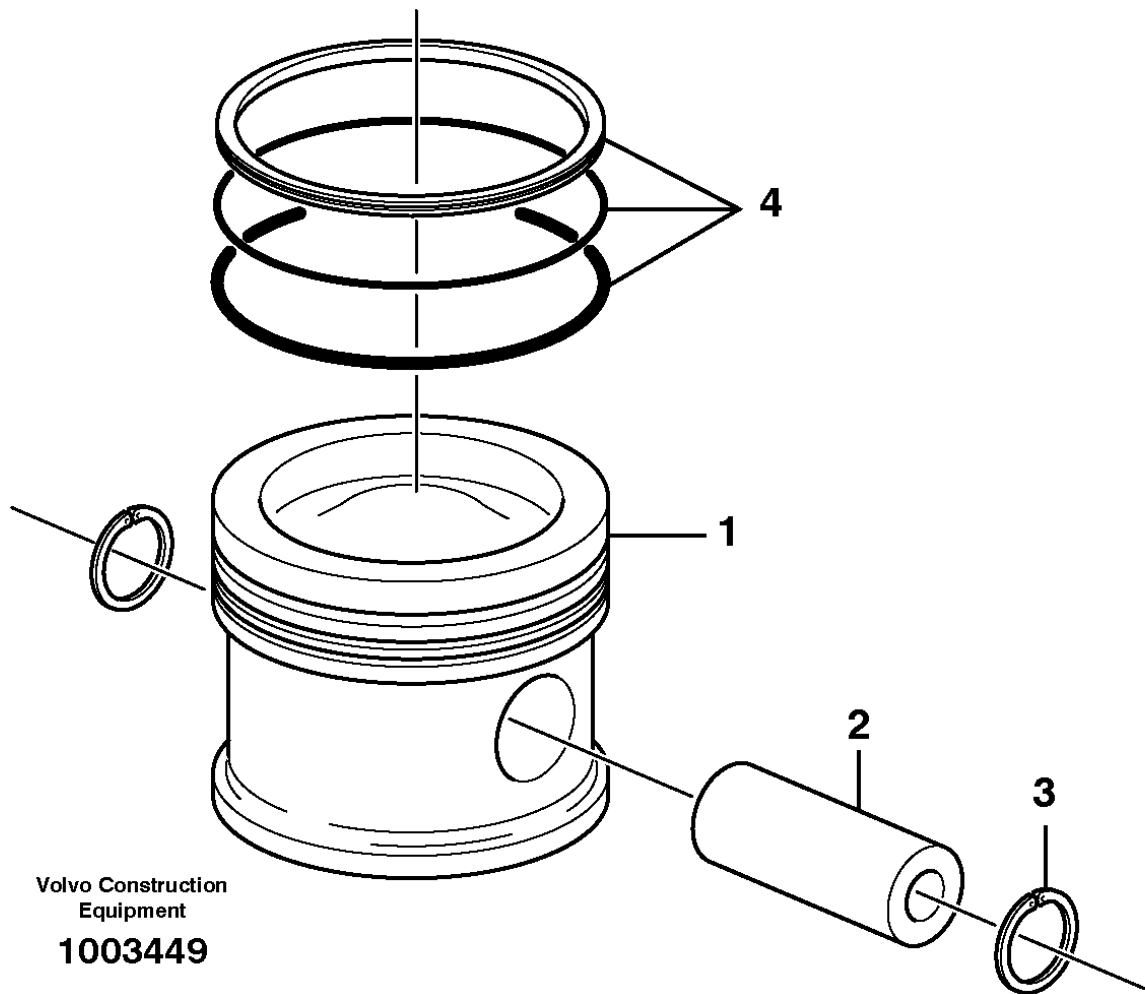

Date: 2013/12/31	Image id: 1003449	Catalogue: 20125	Model: BL71 PLUS
Brand: Volvo	Serial: 10001-10494	Group/Section: 213/100	Title: Pistons

Section option	Kit	Option description
VOE1188804		Engine D4D CCE2

Pos	Part	Q1	Q2	Q3	Q4	Q5	PS	Kit	Description	Option(s)	Remark
1	VOE21305007	4							Piston		(VOE20460013)