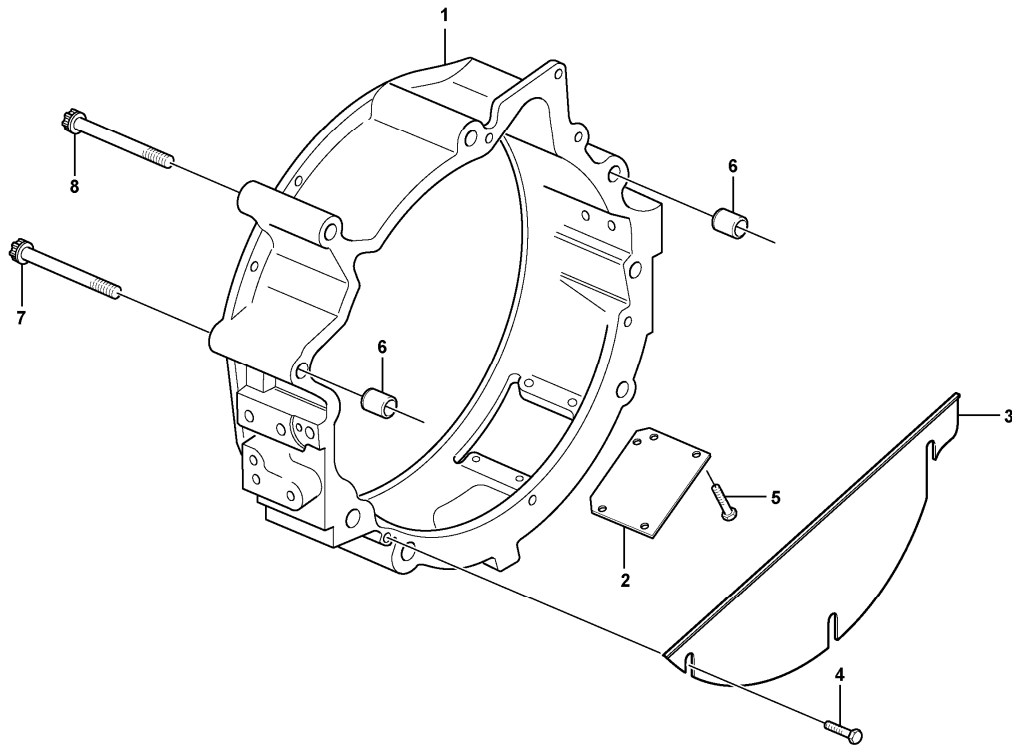

Date: 2013/12/31	Image id: 1027113	Catalogue: 20125	Model: BL71 PLUS
Brand: Volvo	Serial: 10001-10494	Group/Section: 216/150	Title: Flywheel housing

Volvo Construction
Equipment
1027113

Section option	Kit	Option description
VOE1188804		Engine D4D CCE2

Pos	Part	Q1	Q2	Q3	Q4	Q5	PS	Kit	Description	Option(s)	Remark
1	VOE21018780	1							Flywheel Hsg		(VOE21044436)
2	VOE20547288	1							•Cover Plate		
3	VOE20459989	1							•Cover		
4	VOE20405729	3							•Screw		
5	VOE20405729	4							•Screw		
6	VOE20585971	2							Bushing		
7	VOE20459996	2							Screw		
8	VOE20459995	4							Screw