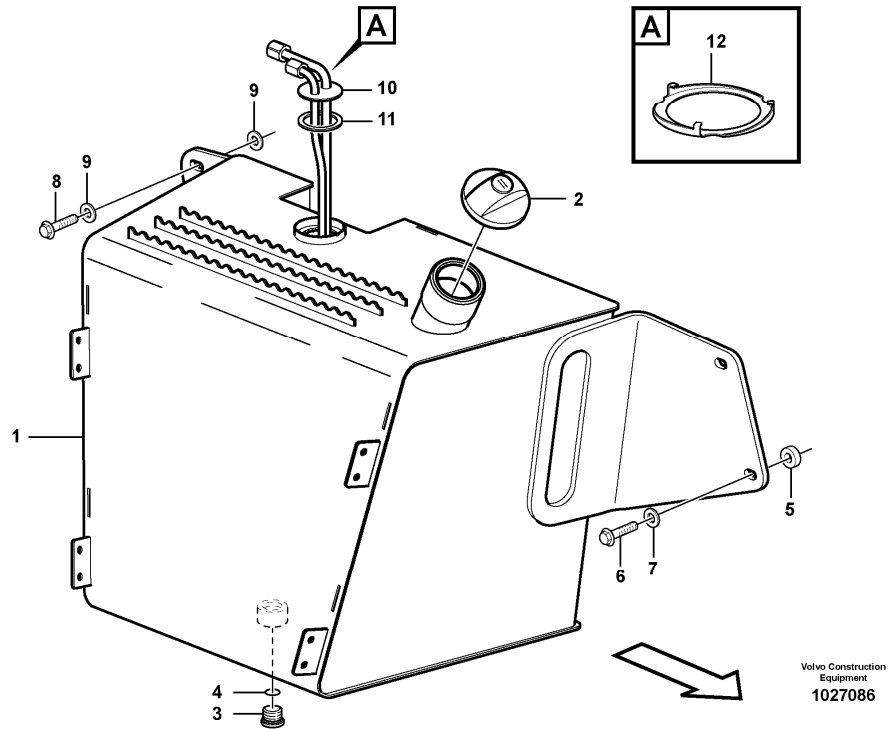

Date: 2013/12/31	Image id: 1027086	Catalogue: 20125	Model: BL71 PLUS
Brand: Volvo	Serial: 10001-10494	Group/Section: 234/100	Title: Fuel tank with fitting parts

Section option	Kit	Option description
VOE11880104		Backhoe loader BL71 PLUS

Pos	Part	Q1	Q2	Q3	Q4	Q5	PS	Kit	Description	Option(s)	Remark
1	VOE11886973	1							Fuel tank		
2	VOE11887988	1							•Cap		
3	VOE984657	1							Plug		(VOE11882920)
4	VOE932042	1							•O-ring		
5	VOE11882457	2							Spacer		
6	VOE13965194	2							Screw		
7	VOE947558	2							Washer		
8	VOE13965194	2							Screw		
9	VOE947558	4							Washer		
10	VOE11881914	1							Fuel level sensor		
11	VOE11881915	1							Rubber Seal		
12	VOE11881916	1							Lock ring