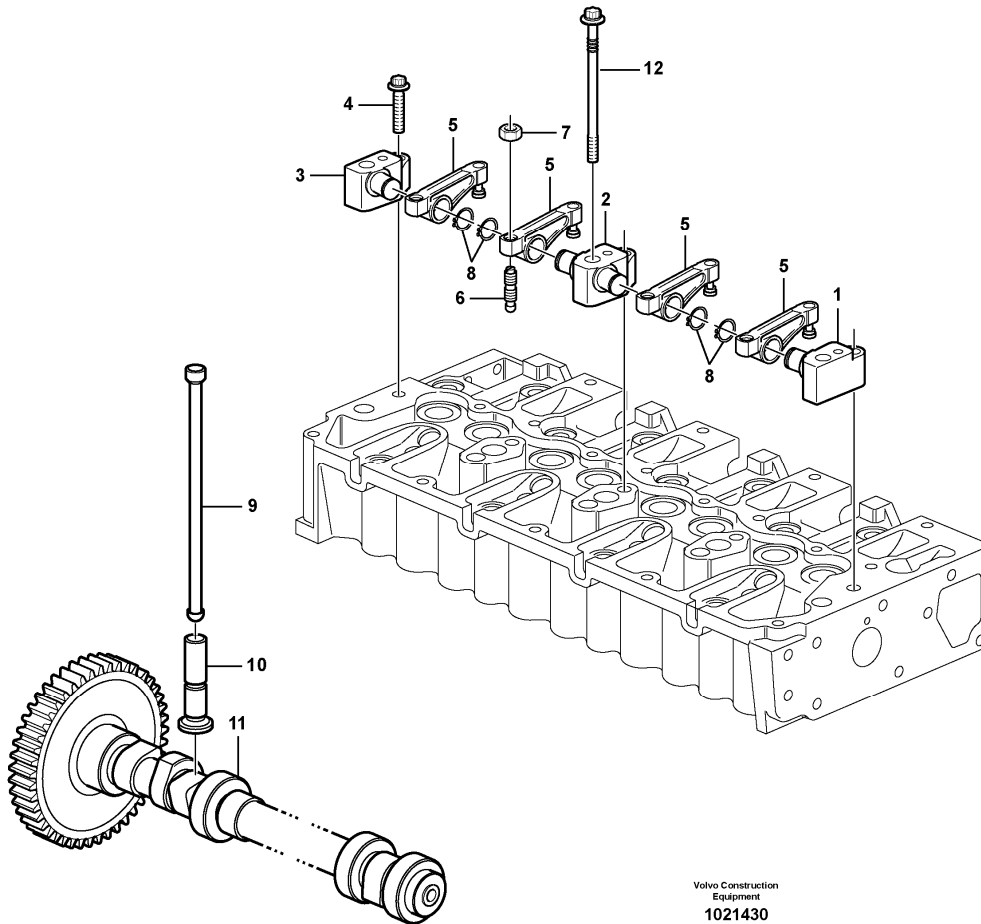

Date: 2013/12/31	Image id: 1021430	Catalogue: 20125	Model: BL71 PLUS
Brand: Volvo	Serial: 10001-10494	Group/Section: 214/100	Title: Valve mechanism

Volvo Construction
Equipment
1021430

Section option	Kit	Option description
VOE1188804		Engine D4D CCE2