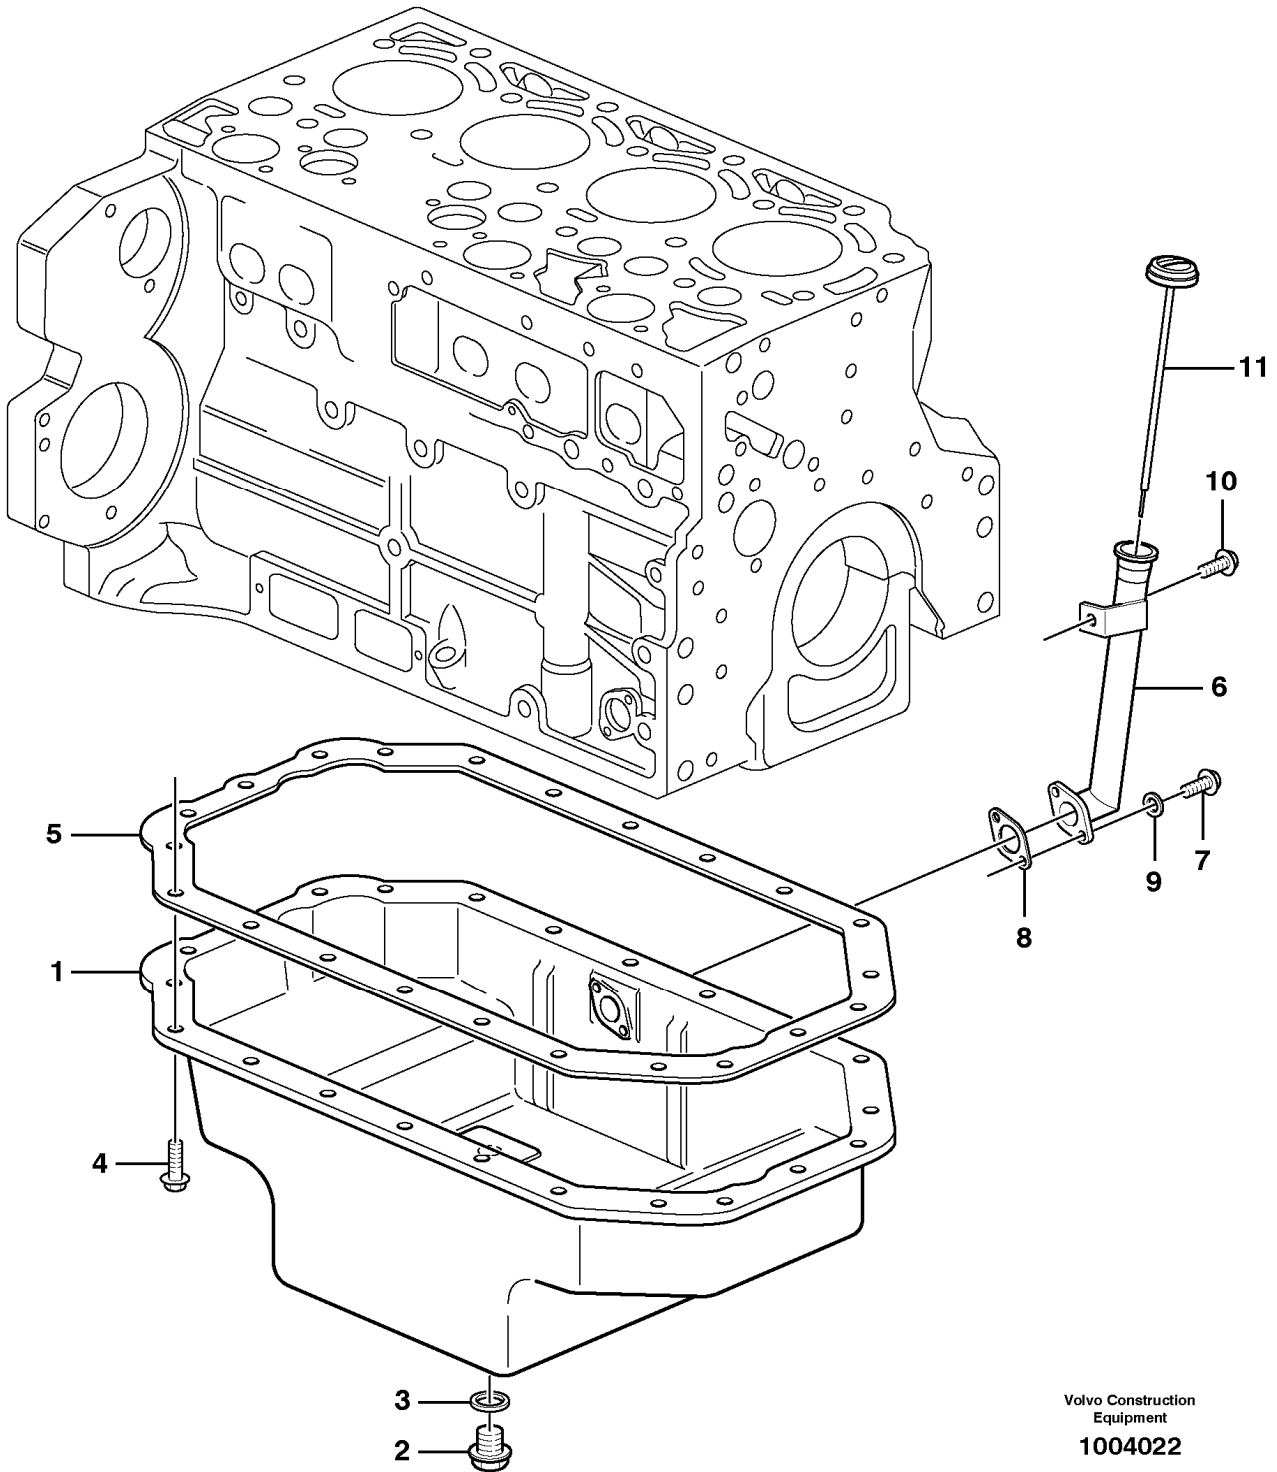

Date: 2013/12/31	Image id: 1004022	Catalogue: 20125	Model: BL71 PLUS
Brand: Volvo	Serial: 10001-10494	Group/Section: 217/100	Title: Oil sump

Volvo Construction
Equipment
1004022

Section option	Kit	Option description
VOE1188804		Engine D4D CCE2