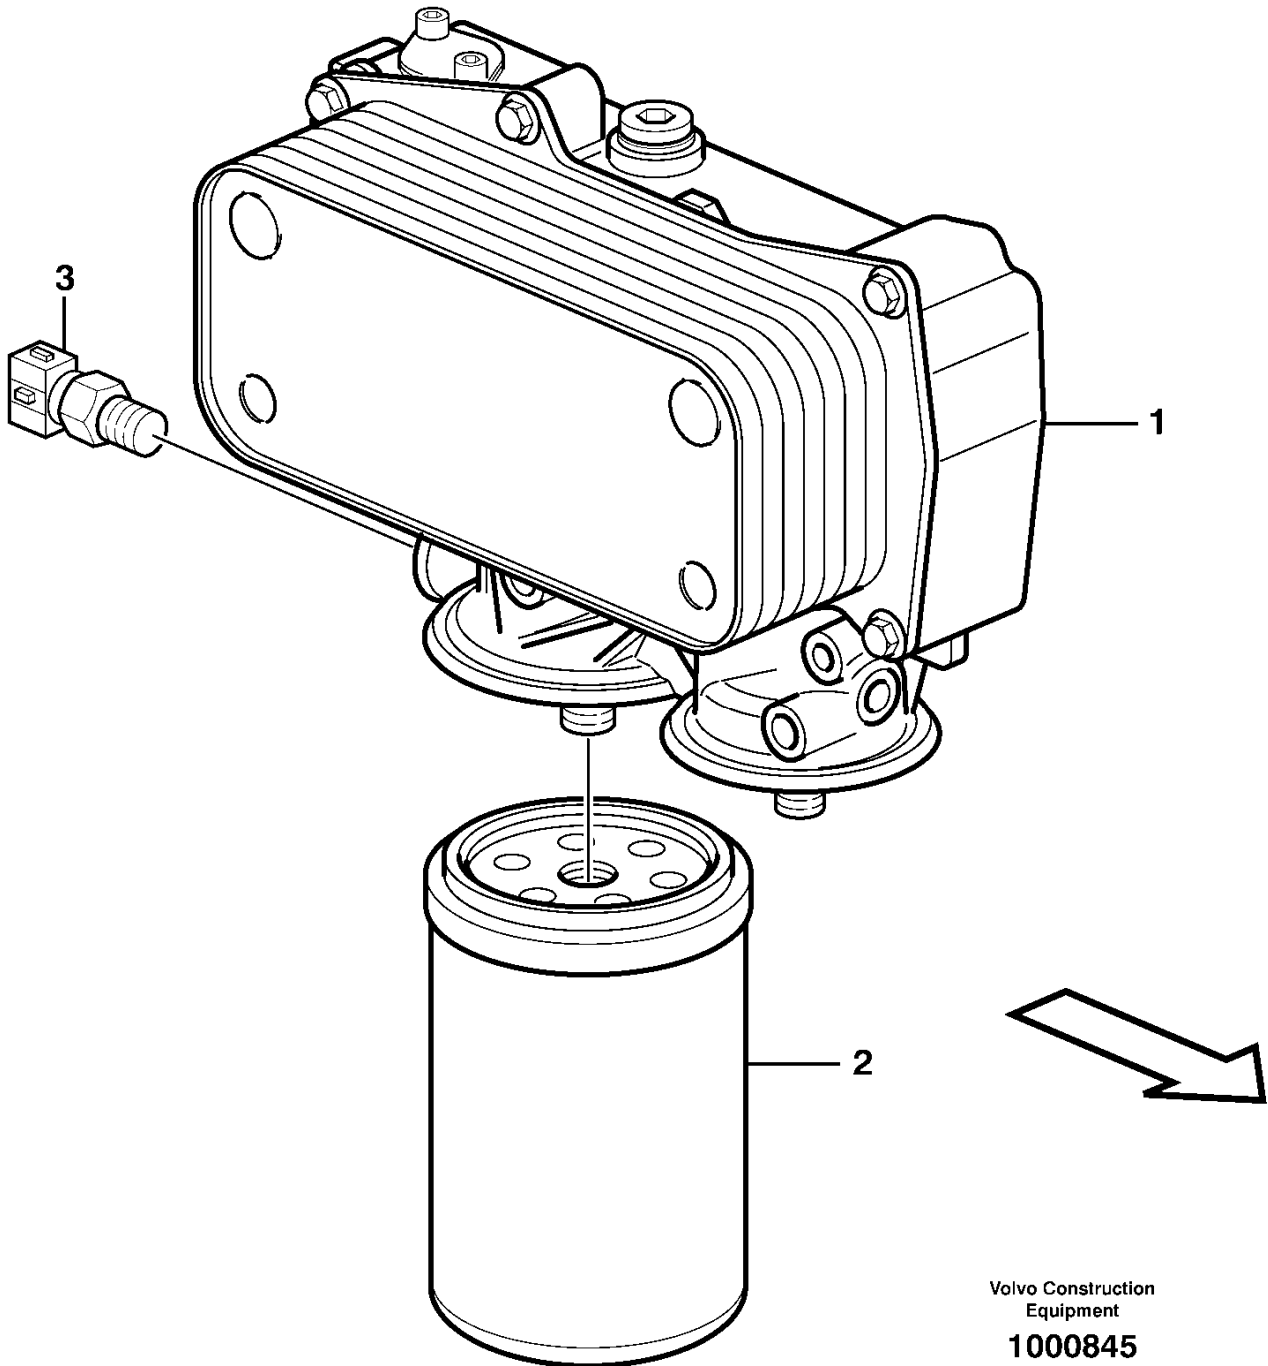

Date: 2013/12/31	Image id: 1000845	Catalogue: 20125	Model: BL71 PLUS
Brand: Volvo	Serial: 10001-10494	Group/Section: 222/100	Title: Oil filter

Volvo Construction
Equipment
1000845

Section option	Kit	Option description
VOE1188804		Engine D4D CCE2

Pos	Part	Q1	Q2	Q3	Q4	Q5	PS	Kit	Description	Option(s)	Remark