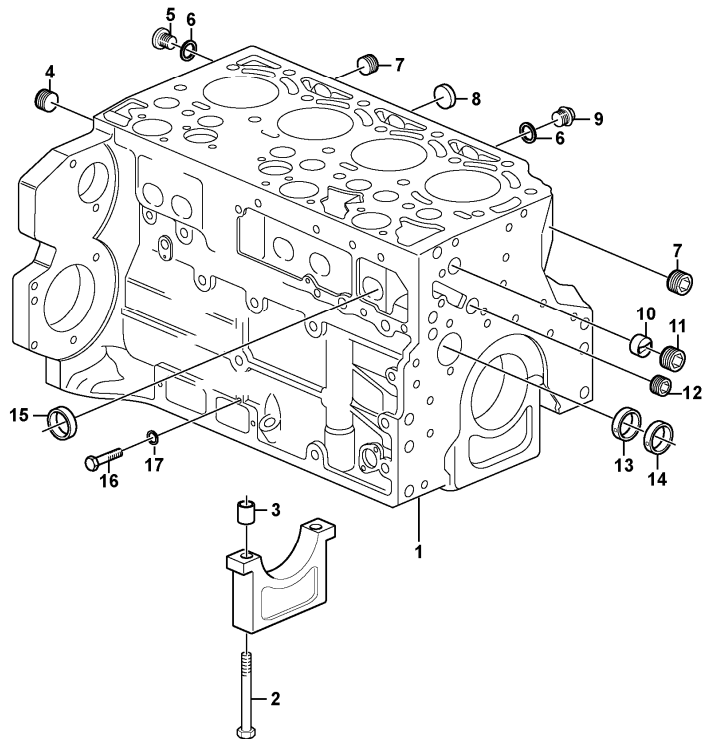

Date: 2013/12/31	Image id: 1027186	Catalogue: 20125	Model: BL71 PLUS
Brand: Volvo	Serial: 10001-10494	Group/Section: 212/100	Title: Cylinder block

Volvo Construction
Equipment
1027186

Section option	Kit	Option description
VOE1188804		Engine D4D CCE2

Pos	Part	Q1	Q2	Q3	Q4	Q5	PS	Kit	Description	Option(s)	Remark
1	VOE21009706	1							Crankcase		
2	VOE20460006	10							•Screw		
3	VOE20460001	10							•Bushing		
4	VOE20785813	1							•Plug		
5	VOE945065	1							•Plug		
6	VOE13969011	3							•Gasket		
7	VOE20508600	2							•Plug		
8	VOE20412745	4							•Core plug		
9	VOE20405716	2							•Plug		
10	VOE20405584	1							•Guide sleeve		
11	VOE20405717	1							•Plug		
12	VOE20405719	1							•Plug