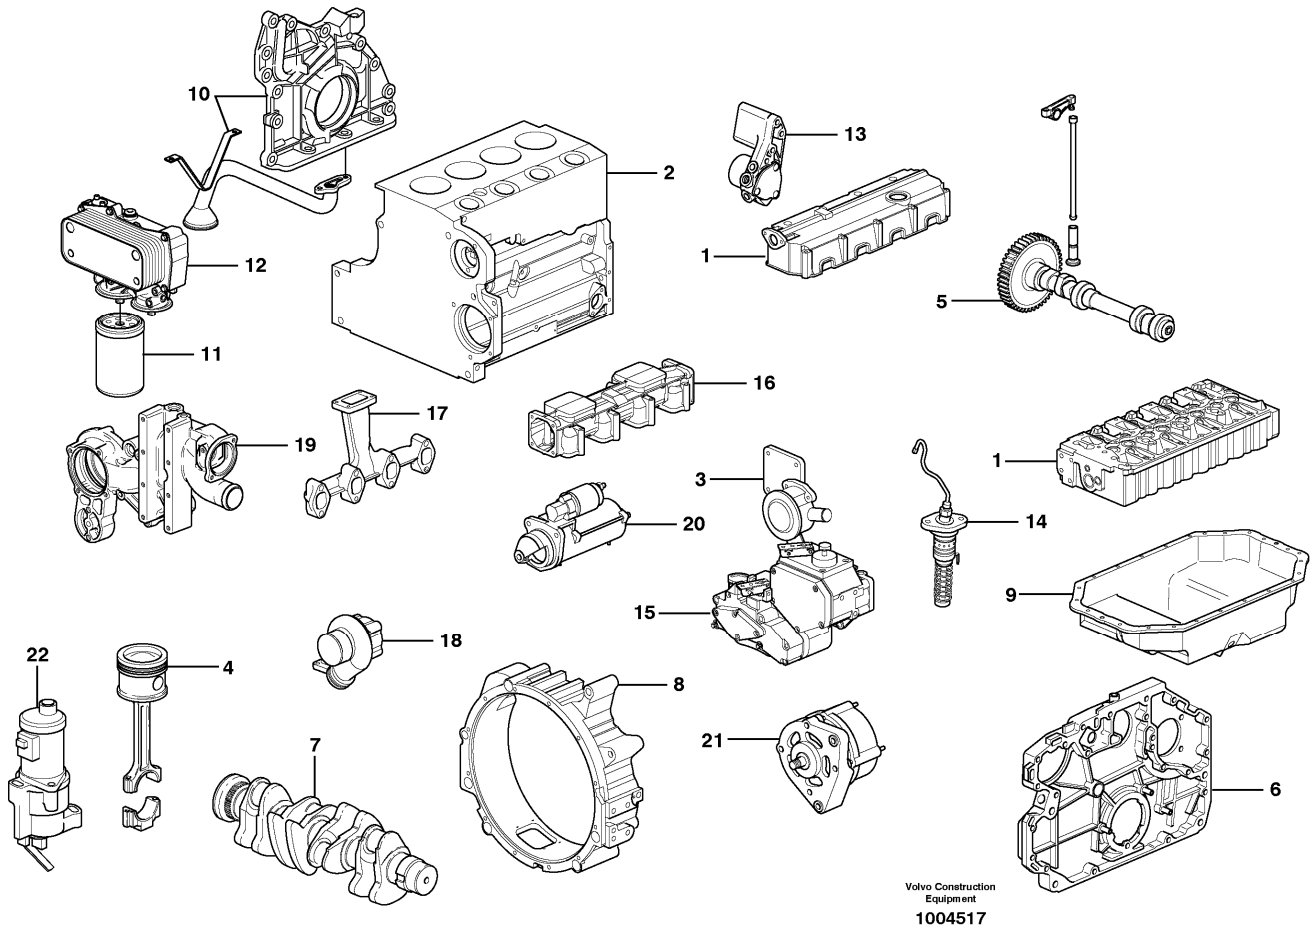

Date: 2013/12/29	Image id: 1004517	Catalogue: 20125	Model: BL71 PLUS
Brand: Volvo	Serial: 10001-10494	Group/Section: 210/100	Title: Engine

Section option	Kit	Option description
VOE1188804		Engine D4D CCE2

Pos	Part	Q1	Q2	Q3	Q4	Q5	PS	Kit	Description	Option(s)	Remark
	VOE1188804								Engine		D4D CCE2
1		1							•Cylinder head		See ref 211/100
2		1							•Cylinder block		See ref 212/100
3		1							•Crankcase ventilation		See ref 212/150
4		4							•Piston		See ref 213/100
5		1							•Valve mechanism		See ref 214/100
6		1							•Timing gear casing		See ref 215/100
7		1							•Crankshaft		See ref 216/100
8		1							•Flywheel Hsg		See ref 216/150
9		1							•Oil sump		See ref 217/100
10		1							•Lubricating system		See ref 221/100