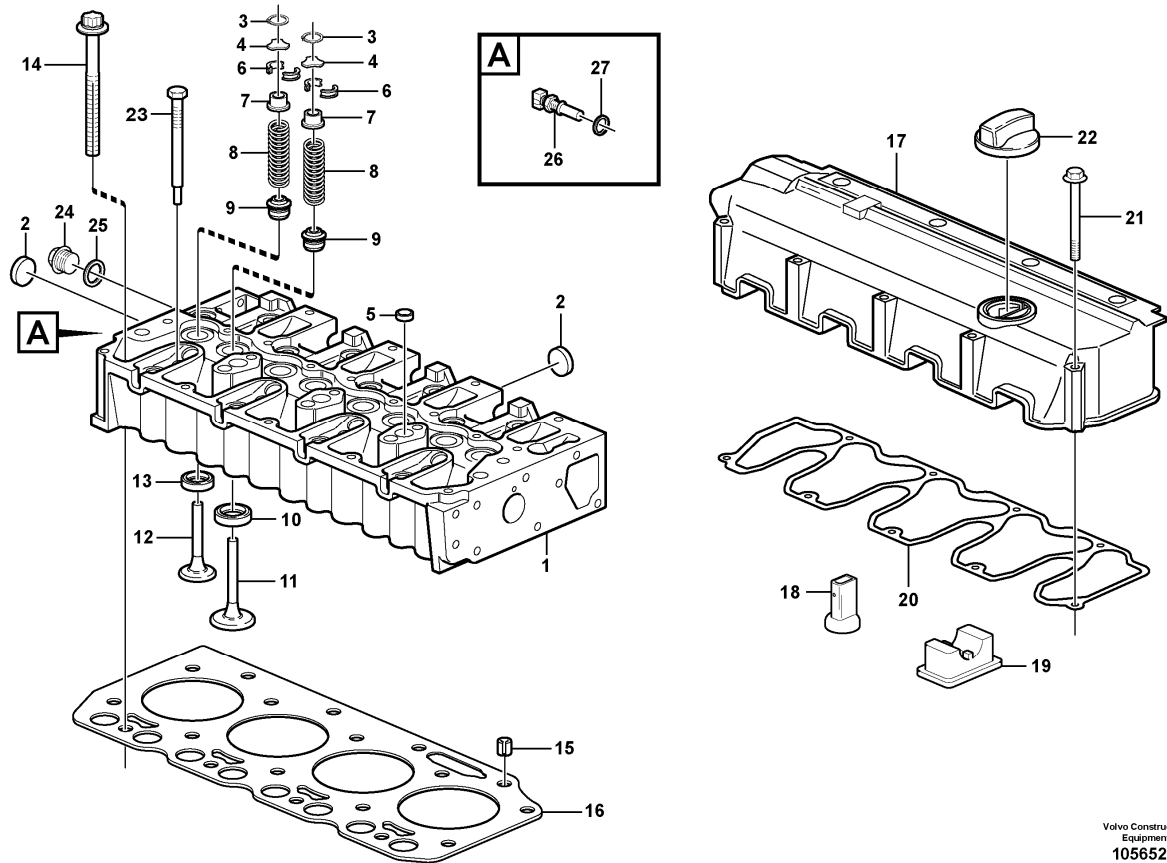

Date: 2013/12/31	Image id: 1056524	Catalogue: 20125	Model: BL71 PLUS
Brand: Volvo	Serial: 10001-10494	Group/Section: 211/100	Title: Cylinder head

Volvo Construction
Equipment
1056524

Section option	Kit	Option description
VOE1188804		Engine D4D CCE2

Pos	Part	Q1	Q2	Q3	Q4	Q5	PS	Kit	Description	Option(s)	Remark
1	VOE21026496	1							Cylinder head		
2	VOE20412745	3							•Core plug		
3	VOE20840772	8							•Snap Ring		
4	VOE20840807	8							•Thrust Washer		
5	VOE20412733	3							•Core plug		
6	VOE20459857	16							•Valve sleeve		
7	VOE20840747	8							•Spring Disc		
8	VOE20459851	8							•Valve spring		
9	VOE20459855	8							•Valve seal		
10	VOE20459852	4							•Valve seat		
11	VOE21026535	4							•Inlet valve		
12	VOE21026536	4							•Exhaust Valve