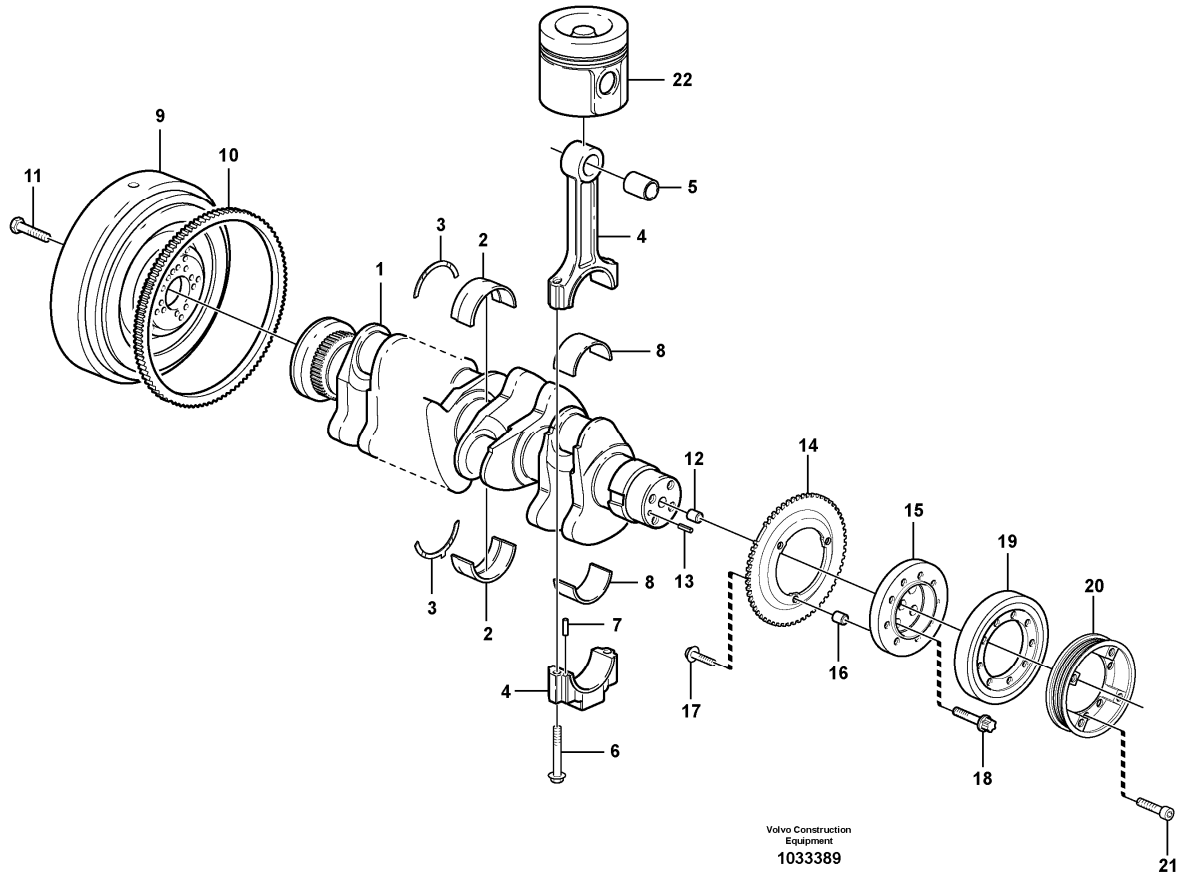

Date: 2013/12/31	Image id: 1033389	Catalogue: 20161	Model: BL71 PLUS
Brand: Volvo	Serial: 10495-	Group/Section: 216/100	Title: Crankshaft and related parts ENG - 10710118

Section option	Kit	Option description
VOE11895379		Engine D5D CEE3, 73KW/97HP

Q1-Q5	Option	Option description	
Q1 11895379	VOE11895379	Engine D5D CEE3, 73KW/97HP	

Pos	Part	Q1	Q2	Q3	Q4	Q5	PS	Kit	Description	Option(s)	Remark
1	VOE20900811	1							Crankshaft		
2	VOE21141948	5							Main bearing		(VOE20405516)STD 85,00 MM
2	VOE21234191	REQ							Main bearing		(VOE20405529)U SZ 84,75 MM
2	VOE20405541	REQ							Main bearing		U SZ 84,50 MM
3	VOE20405899	1							Thrust Washer		STD 2,9 MM
3	VOE21141963	REQ							Raceway washer		(VOE11700315)O SZ 3,1 MM
4	VOE20585982	4							Connecting Rod