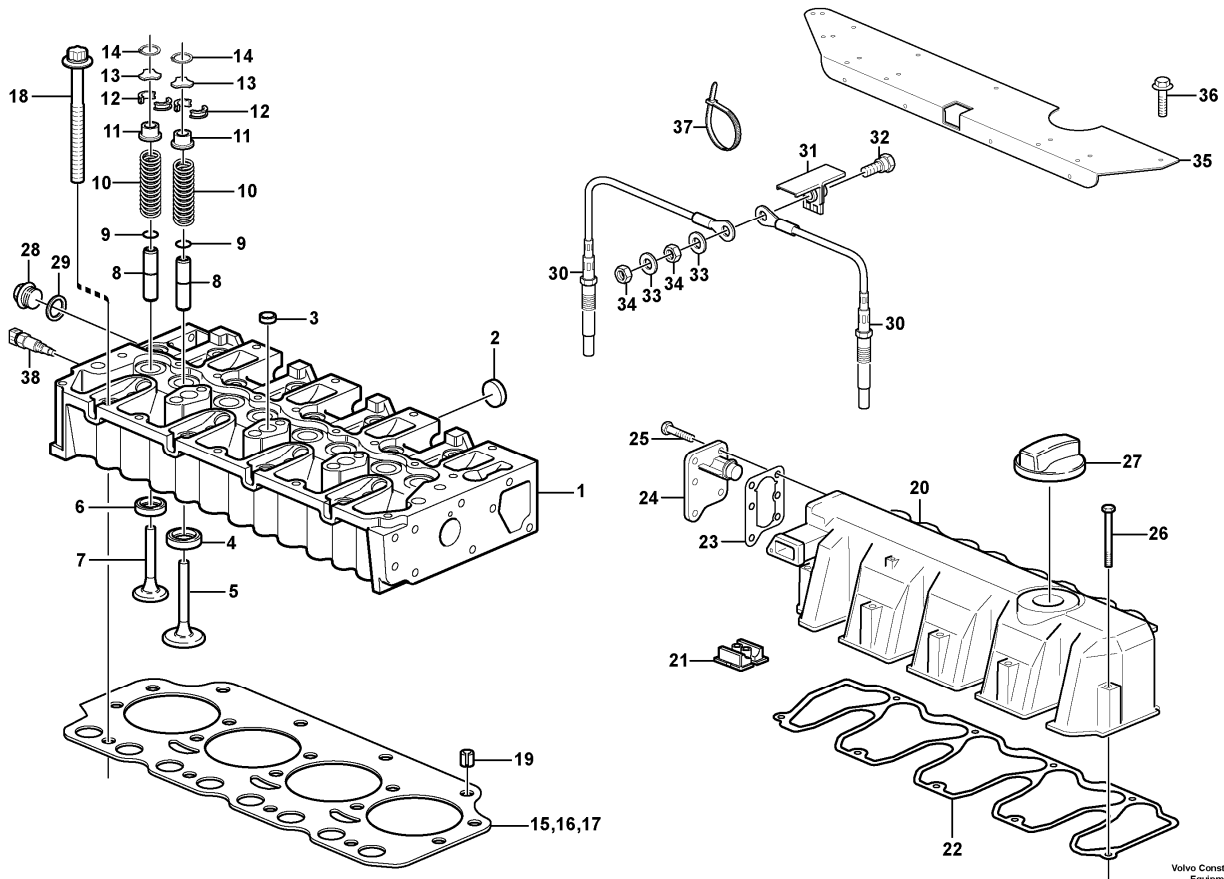

Date: 2013/12/31	Image id: 1033478	Catalogue: 20161	Model: BL71 PLUS
Brand: Volvo	Serial: 10495-	Group/Section: 211/100	Title: Cylinder head 11895379

Volvo Construction
Equipment
1033478

Section option	Kit	Option description
VOE11895379		Engine D5D CEE3, 73KW/97HP

Pos	Part	Q1	Q2	Q3	Q4	Q5	PS	Kit	Description	Option(s)	Remark
1	VOE21147059	1							Cylinder head		
2	VOE20799722	3							•Plug		
3	VOE20412733	3							•Core plug		
4	VOE20459962	4							•Valve seat		
5	VOE20758481	4							•Inlet valve		
6	VOE20845144	4							•Valve seat		
7	VOE21739130	4							•Exhaust Valve		(VOE20755883)
8	VOE20405897	8							•Valve guide		
9	VOE11700348	8							•O-ring		
10	VOE11700347	8							•Valve spring		
11	VOE20847155	8							•Retainer		
12	VOE11700345	16							•Valve sleeve