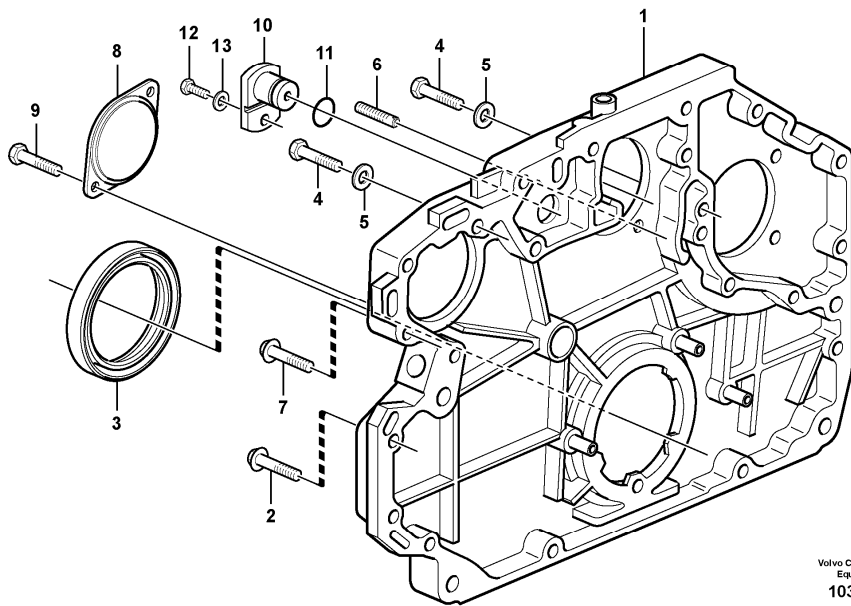

Date: 2013/12/31	Image id: 1033388	Catalogue: 20161	Model: BL71 PLUS
Brand: Volvo	Serial: 10495-	Group/Section: 215/100	Title: Timing gear casing 11895379

Volvo Construction
Equipment
1033388

Section option	Kit	Option description
VOE11895379		Engine D5D CEE3, 73KW/97HP

Pos	Part	Q1	Q2	Q3	Q4	Q5	PS	Kit	Description	Option(s)	Remark
1	VOE21155415	1							Flywheel housing		
2	VOE20412324	12							Screw		
3	VOE20412286	1							Sealing ring		
4	VOE20405653	2					SS		Screw		
5	VOE13955900	2							Washer		
6	VOE20450795	1							Set screw		
7	VOE20405709	1							Screw		
8	VOE20950063	1							Cover		
9	VOE20405709	2							Screw		
10	VOE20405553	1							Cover		
11	VOE20459904	1							Sealing ring		
12	VOE20450694	1							Screw