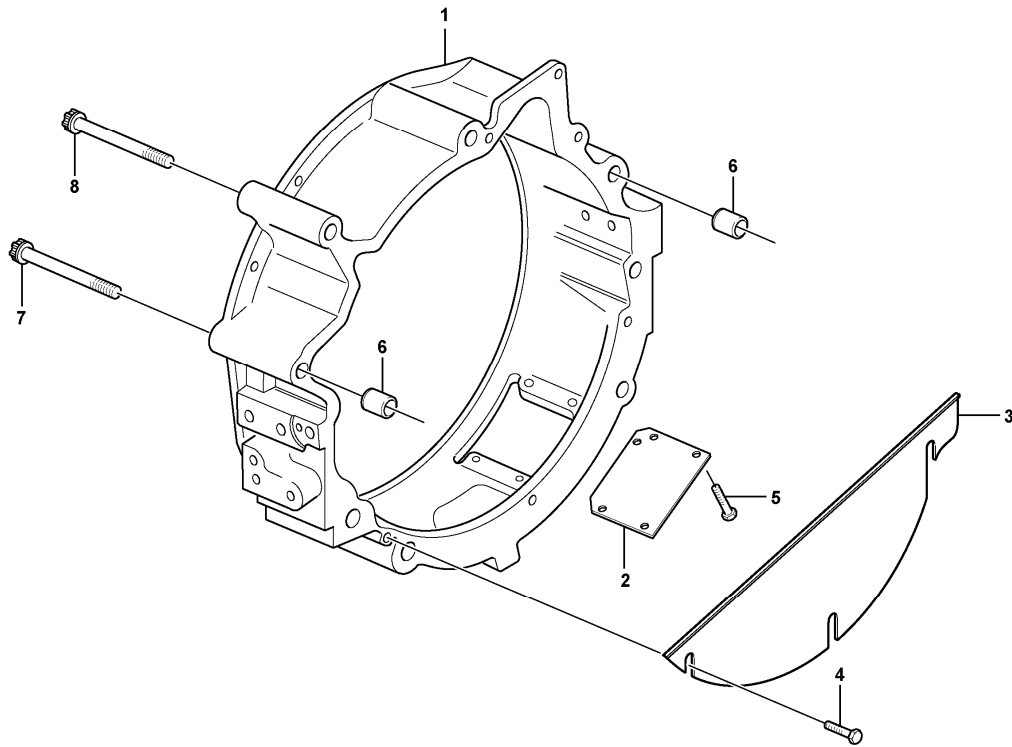

Date: 2013/12/31	Image id: 1027113	Catalogue: 20161	Model: BL71 PLUS
Brand: Volvo	Serial: 10495-	Group/Section: 216/150	Title: Flywheel housing 11895379

Volvo Construction
Equipment
1027113

Section option	Kit	Option description
VOE11895379		Engine D5D CEE3, 73KW/97HP

Pos	Part	Q1	Q2	Q3	Q4	Q5	PS	Kit	Description	Option(s)	Remark
1	VOE21018780	1							Flywheel Hsg		(VOE21044436)
2	VOE20547288	1							•Cover Plate		
3	VOE20459989	1							•Cover		
4	VOE20405729	3							•Screw		
5	VOE20405729	4							•Screw		
6	VOE20585971	2							Bushing		
7	VOE20405714	2							Screw		M12X160
8	VOE20405715	4							Screw		M16X150