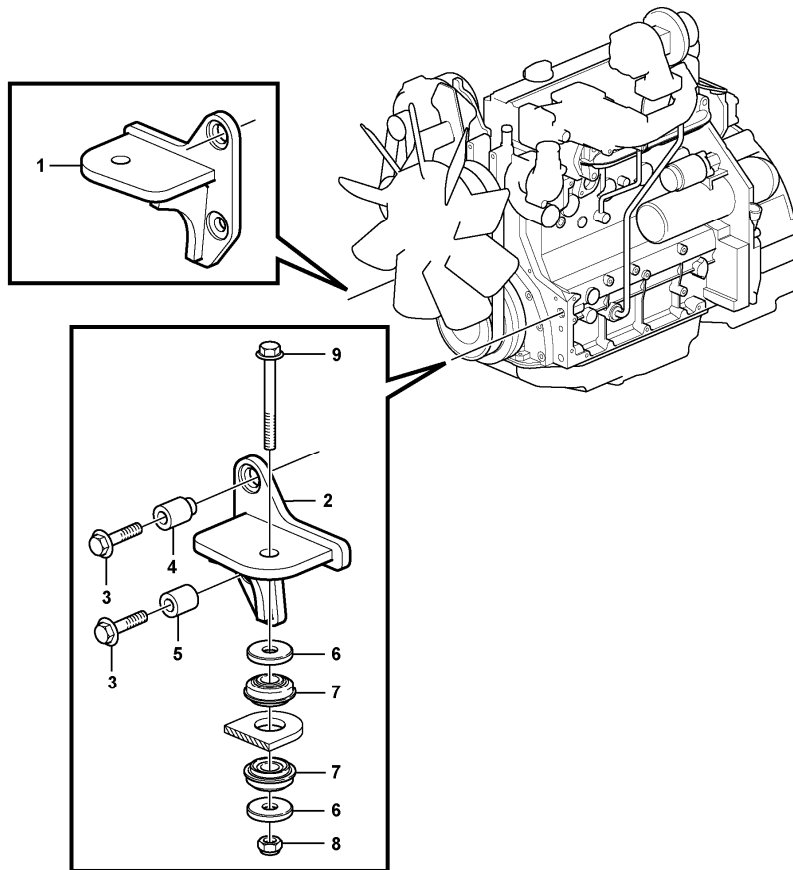

Date: 2013/12/31	Image id: 1056321	Catalogue: 20161	Model: BL71 PLUS
Brand: Volvo	Serial: 10495-	Group/Section: 218/150	Title: Engine suspension. 11895034, 11895035

Volvo Construction
Equipment
1056321

Section option	Kit	Option description
VOE11895034		Transmission 4wd powershift
VOE11895035		Transmission 4wd powershuttle

Pos	Part	Q1	Q2	Q3	Q4	Q5	PS	Kit	Description	Option(s)	Remark
1	VOE15605379	1							Engine anchorage		
2	VOE15605382	1							Engine anchorage		
3	VOE13968302	4							Flange screw		
4	VOE15605372	2							Spacer		
5	VOE15605374	2							Spacer		
6	VOE11884792	4							Washer		
7	VOE15604957	4							Engine suspension		
8	VOE13963110	2							Lock nut		
9	VOE968593	2							Flange screw