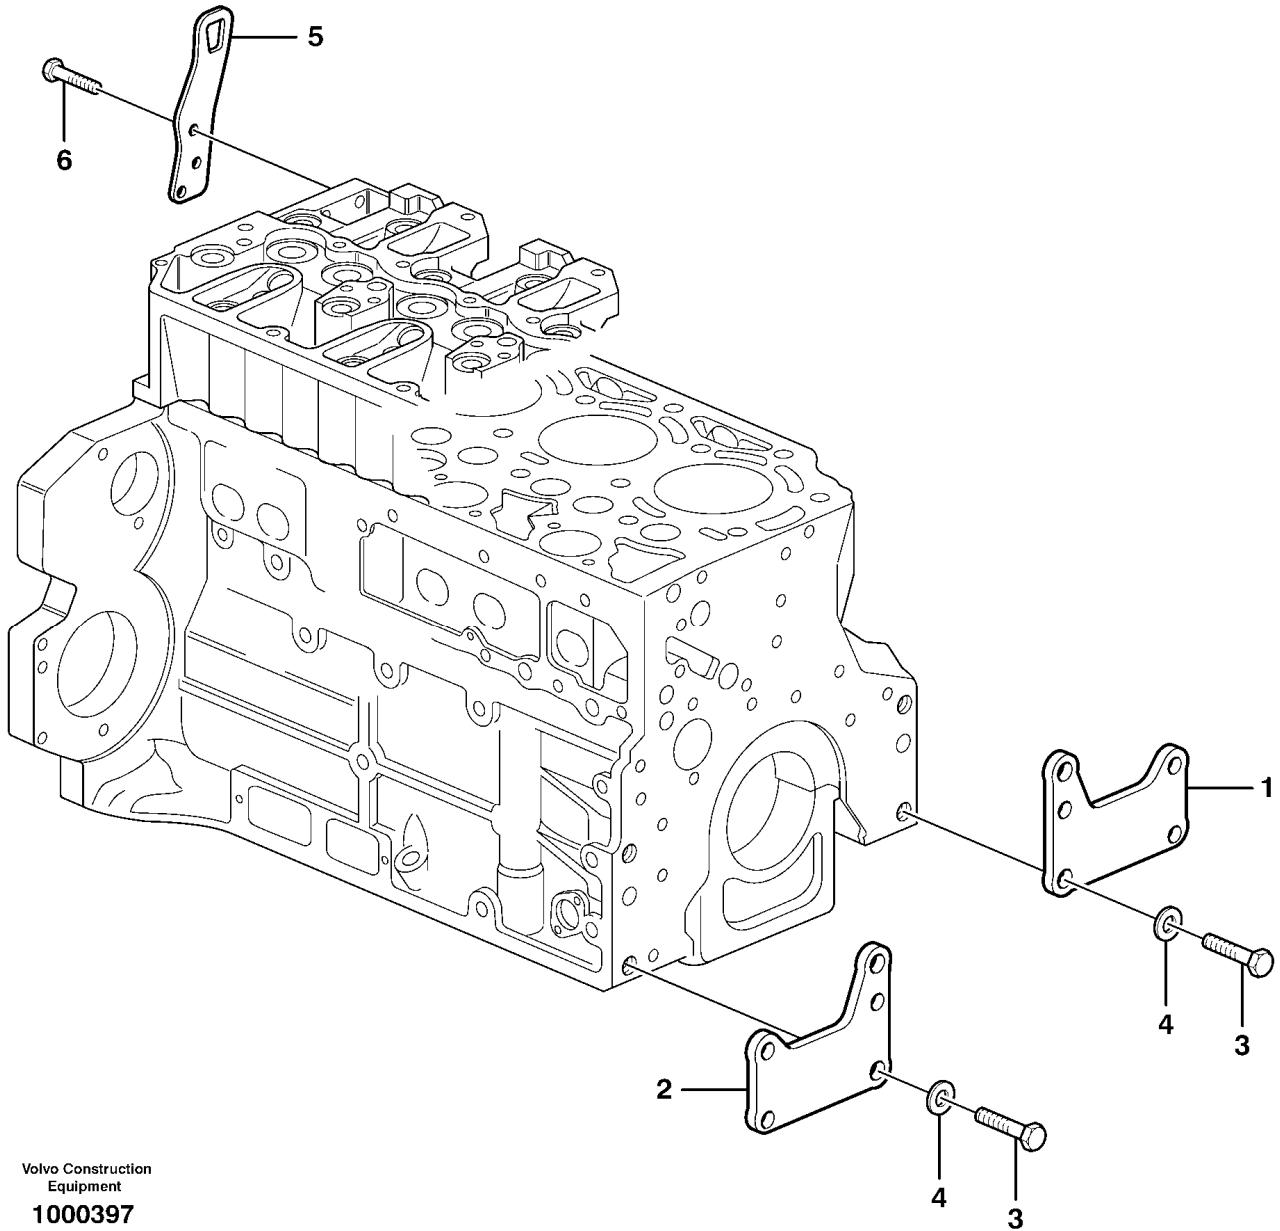

Date: 2013/12/31	Image id: 1000397	Catalogue: 20161	Model: BL71 PLUS
Brand: Volvo	Serial: 10495-	Group/Section: 218/100	Title: Engine mounting 11895379

Section option	Kit	Option description
VOE11895379		Engine D5D CEE3, 73KW/97HP

Pos	Part	Q1	Q2	Q3	Q4	Q5	PS	Kit	Description	Option(s)	Remark
1	VOE20723978	1							Bracket		
2	VOE20723984	1							Bracket		
3	VOE20535027	4							Screw		
4	VOE20405606	4							Washer