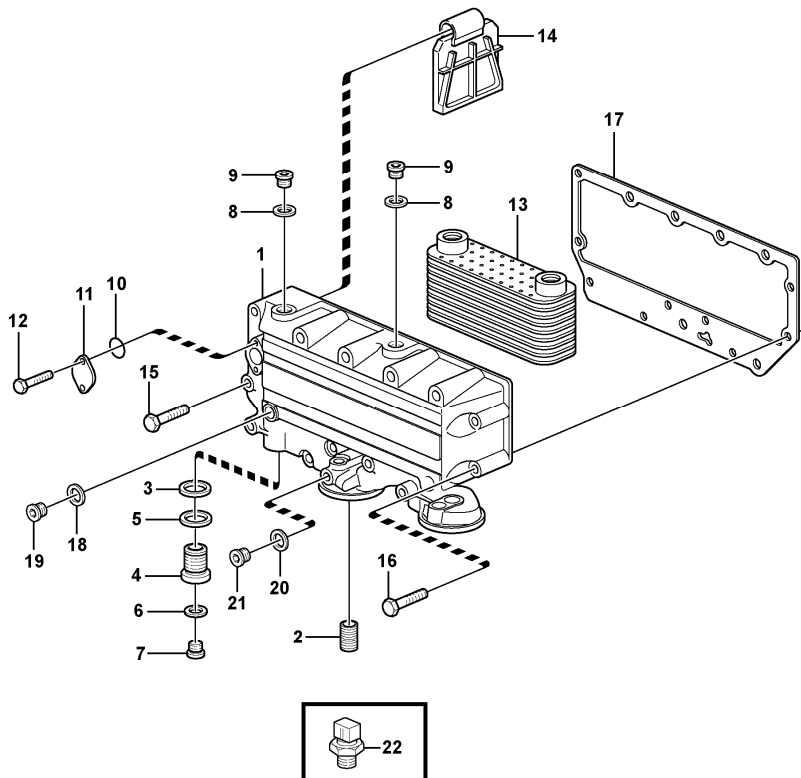

Date: 2013/12/31	Image id: 1033479	Catalogue: 20161	Model: BL71 PLUS
Brand: Volvo	Serial: 10495-	Group/Section: 223/100	Title: Oil cooler 11895379

Volvo Construction
Equipment
1033479

Section option	Kit	Option description
VOE11895379		Engine D5D CEE3, 73KW/97HP

Pos	Part	Q1	Q2	Q3	Q4	Q5	PS	Kit	Description	Option(s)	Remark
1	VOE20819716	1							Box		
2	VOE20405758	1							•Bushing		
3	VOE13947628	2							Plane gasket		
4	VOE20405752	2							Screw		
5	VOE20405569	2							•Sealing		
6	VOE20405578	2							Sealing ring		
7	VOE20549897	2							Plug		
8	VOE13947628	2							Plane gasket		
9	VOE20459195	2							Plug		
10	VOE20405599	1							Sealing ring		
11	VOE11700609	1							Cover		
12	VOE20460241	2							Screw