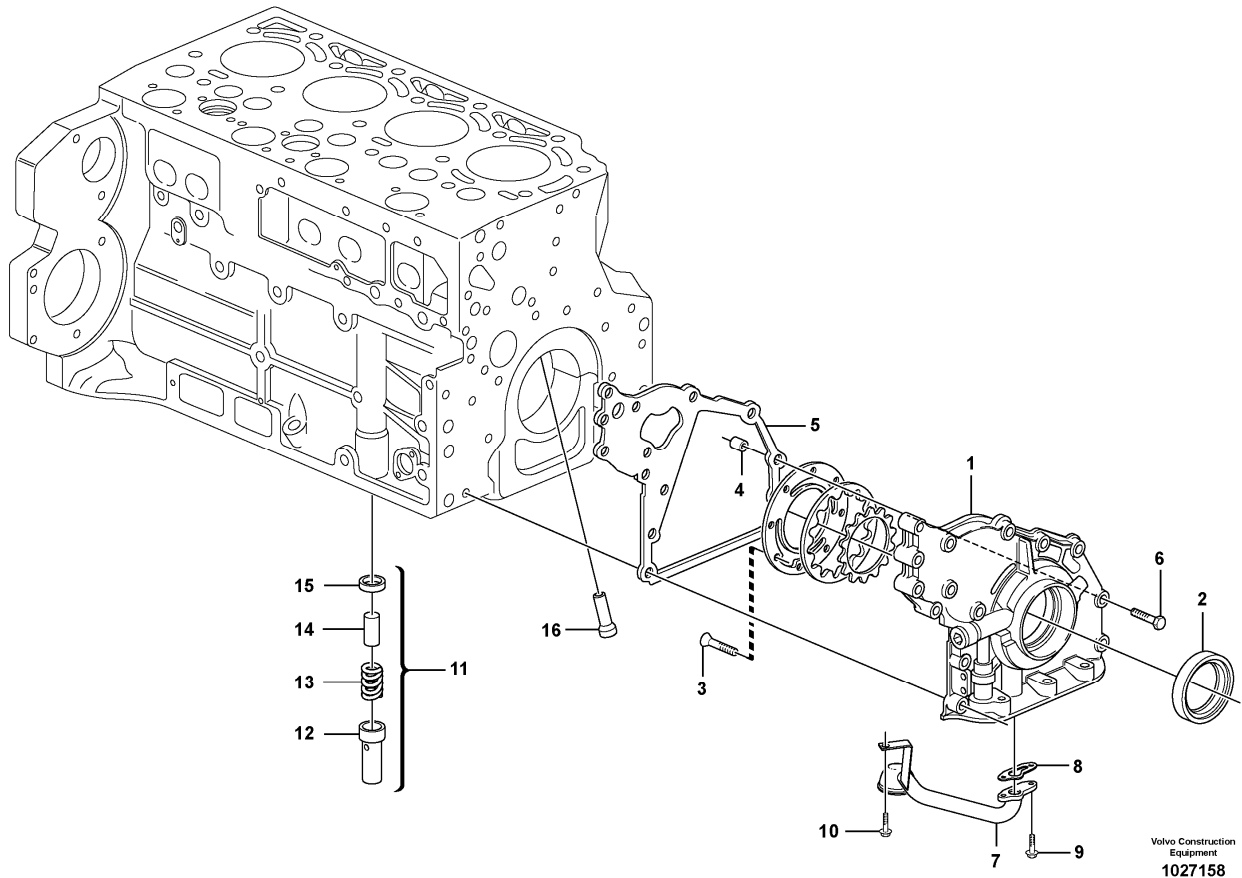

Date: 2013/12/31	Image id: 1027158	Catalogue: 20161	Model: BL71 PLUS
Brand: Volvo	Serial: 10495-	Group/Section: 221/100	Title: Lubricating oil system 11895379

Section option	Kit	Option description
VOE11895379		Engine D5D CEE3, 73KW/97HP

Pos	Part	Q1	Q2	Q3	Q4	Q5	PS	Kit	Description	Option(s)	Remark
1	VOE21600195	1							Oil pump housing		(VOE20882047)
2	VOE20412568	1							•Sealing ring		
3	VOE20451738	8							•Screw		
4	VOE20405603	1							Spring pin		
5	VOE20742661	1							Gasket		
6	VOE20412324	14							Screw		
7	VOE20405635	1							Suction pipe		
8	VOE20405888	1							Gasket		
9	VOE13949578	2							Screw		
10	VOE20405792	1							Screw		
11	VOE11700271	1							Delivery valve		
12	VOE20405937	1							•Sleeve