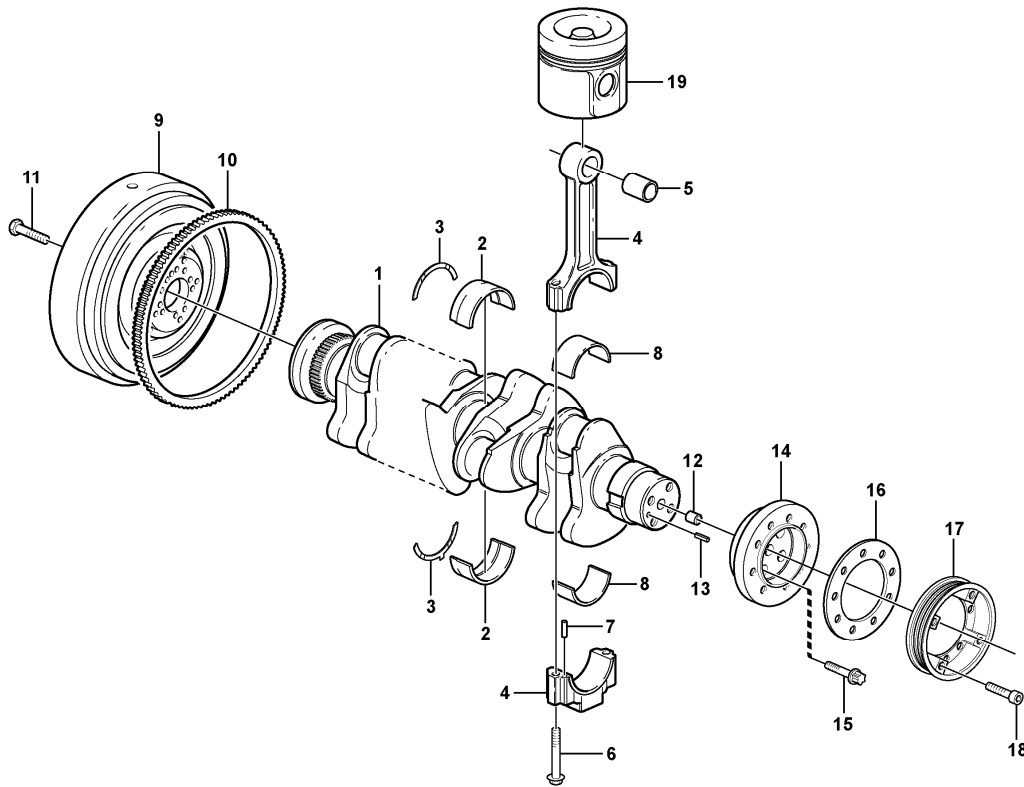

Date: 2013/12/31	Image id: 1055484	Catalogue: 20161	Model: BL71 PLUS
Brand: Volvo	Serial: 10495-	Group/Section: 216/110	Title: Crankshaft and related parts ENG 10710119 -

Volvo Construction
Equipment
1055484

Section option	Kit	Option description
VOE11895379		Engine D5D CEE3, 73KW/97HP

Q1-Q5	Option	Option description
Q1 11895379	VOE11895379	Engine D5D CEE3, 73KW/97HP

Pos	Part	Q1	Q2	Q3	Q4	Q5	PS	Kit	Description	Option(s)	Remark
1	VOE20900811	1							Crankshaft		
2	VOE21141948	5							Main bearing		(VOE20405516)STD 85,00 MM
2	VOE21234191	REQ							Main bearing		(VOE20405529)U SZ 84,75 MM
2	VOE20405541	REQ							Main bearing		U SZ 84,50 MM
3	VOE20405899	1							Thrust Washer		STD 2,9 MM
3	VOE21141963	REQ							Raceway washer		(VOE11700315)O SZ 3,1 MM
4	VOE20585982	4							Connecting Rod