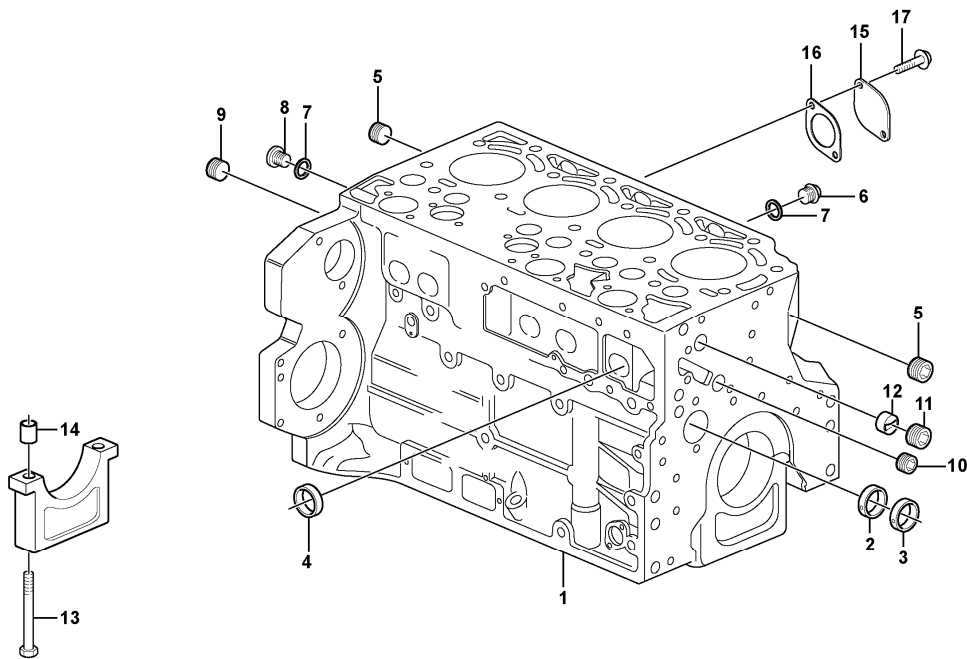

Date: 2013/12/31	Image id: 1056302	Catalogue: 20161	Model: BL71 PLUS
Brand: Volvo	Serial: 10495-	Group/Section: 212/100	Title: Cylinder block 11895379

Volvo Construction
Equipment
1056302

Section option	Kit	Option description
VOE11895379		Engine D5D CEE3, 73KW/97HP

Pos	Part	Q1	Q2	Q3	Q4	Q5	PS	Kit	Description	Option(s)	Remark
1	VOE20555442	1							Crankcase		
2	VOE11700285	1							•Bearing bushing		
3	VOE11700284	4							•Bearing bushing		
4	VOE20405721	6							•Core plug		
5	VOE20508600	2							•Plug		
6	VOE20405716	2							•Plug		
7	VOE13969011	4							•Gasket		
8	VOE945065	2							•Plug		
9	VOE20785813	1							•Plug		
10	VOE20405719	1							•Plug		
11	VOE20405717	1							•Plug		
12	VOE20405584	1							•Guide sleeve