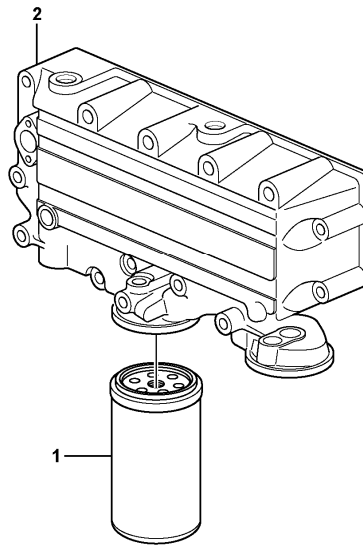

Date: 2013/12/31	Image id: 1033249	Catalogue: 20161	Model: BL71 PLUS
Brand: Volvo	Serial: 10495-	Group/Section: 222/100	Title: Oil filter 11895379

Volvo Construction
Equipment
1033249

Section option	Kit	Option description
VOE11895379		Engine D5D CEE3, 73KW/97HP

Pos	Part	Q1	Q2	Q3	Q4	Q5	PS	Kit	Description	Option(s)	Remark
1	VOE3831236	1							Oil filter		
2		1							Housing		See ref 223/100