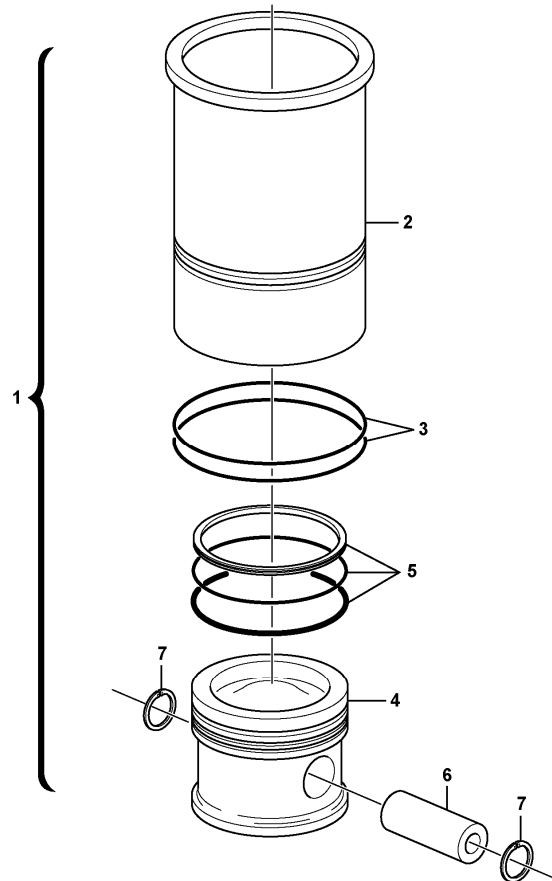

Date: 2013/12/31	Image id: 1026946	Catalogue: 20161	Model: BL71 PLUS
Brand: Volvo	Serial: 10495-	Group/Section: 213/100	Title: Cylinder liner and piston 11895379

Volvo Construction
Equipment
1026946

Section option	Kit	Option description
VOE11895379		Engine D5D CEE3, 73KW/97HP

Pos	Part	Q1	Q2	Q3	Q4	Q5	PS	Kit	Description	Option(s)	Remark
1	VOE20865990	4							Cyl Liner Kit		
2		4					NS		•Cylinder Liner		
3	VOE20412762	8							•O-ring		
4		4					NS		•Piston		
5	VOE21299547	4							•Piston ring kit		(VOE20450775)
6	VOE20405577	4							•Gudgeon pin		
7	VOE20405576	8							•Retaining ring