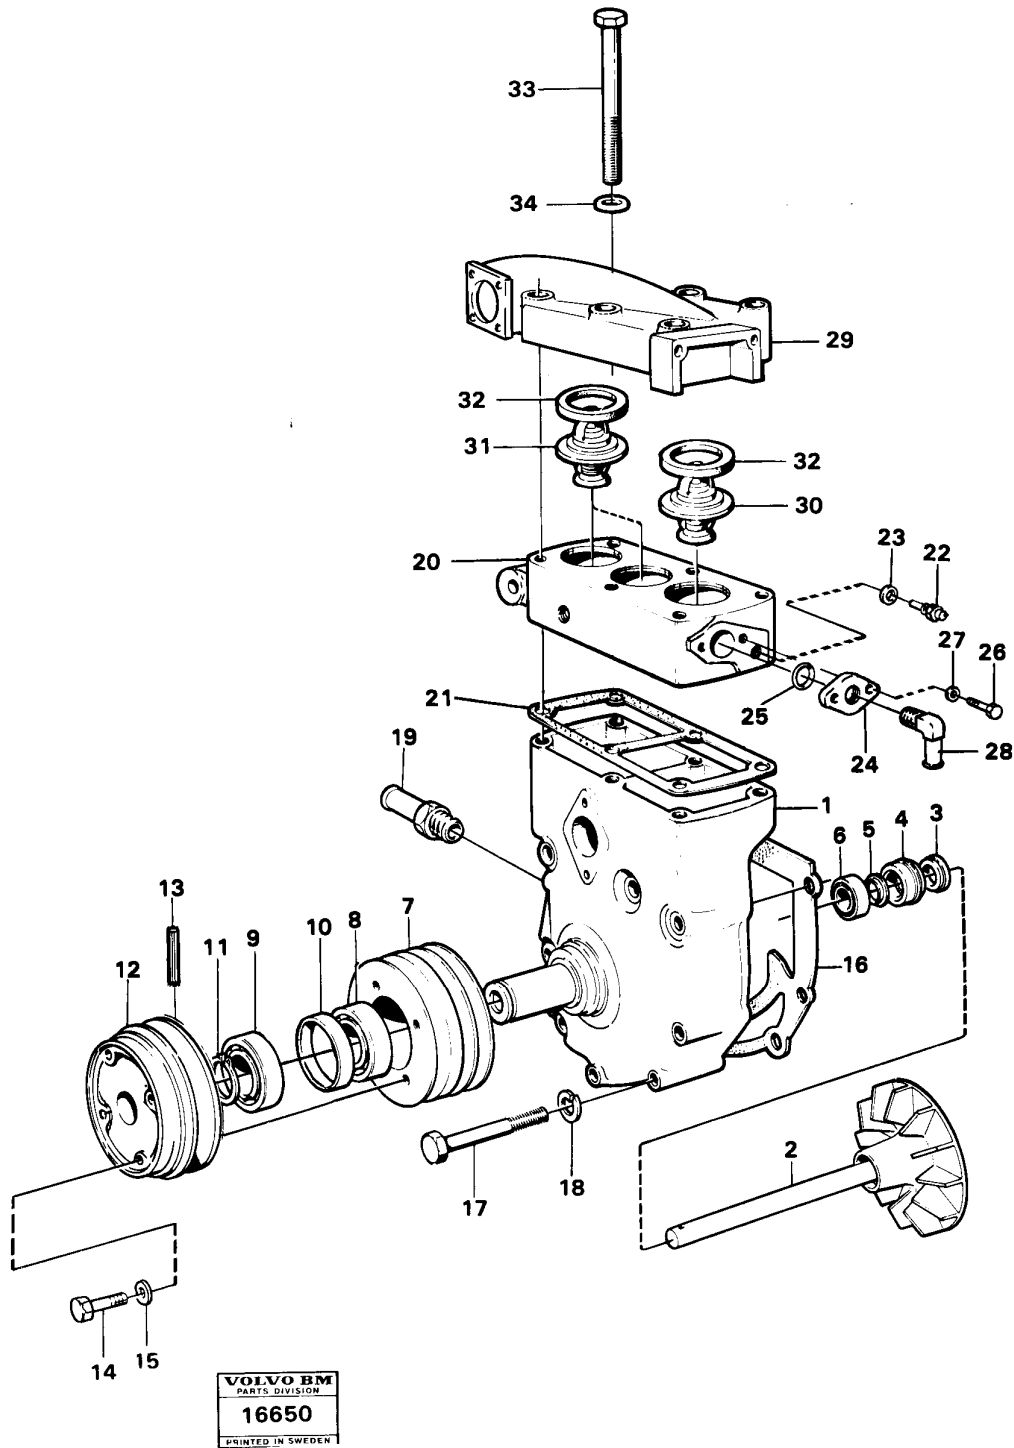

Date: 2014/1/22	Image id: 16650	Catalogue: 97241	Model: 4600
Brand: Volvo BM	Serial: 2001-2549	Group/Section: 22/150	Title: Water pump with fitting parts

Pos	Part	Q1	Q2	Q3	Q4	Q5	PS	Kit	Description	Option(s)	Remark
	VOE422312	1					OP		Water pump