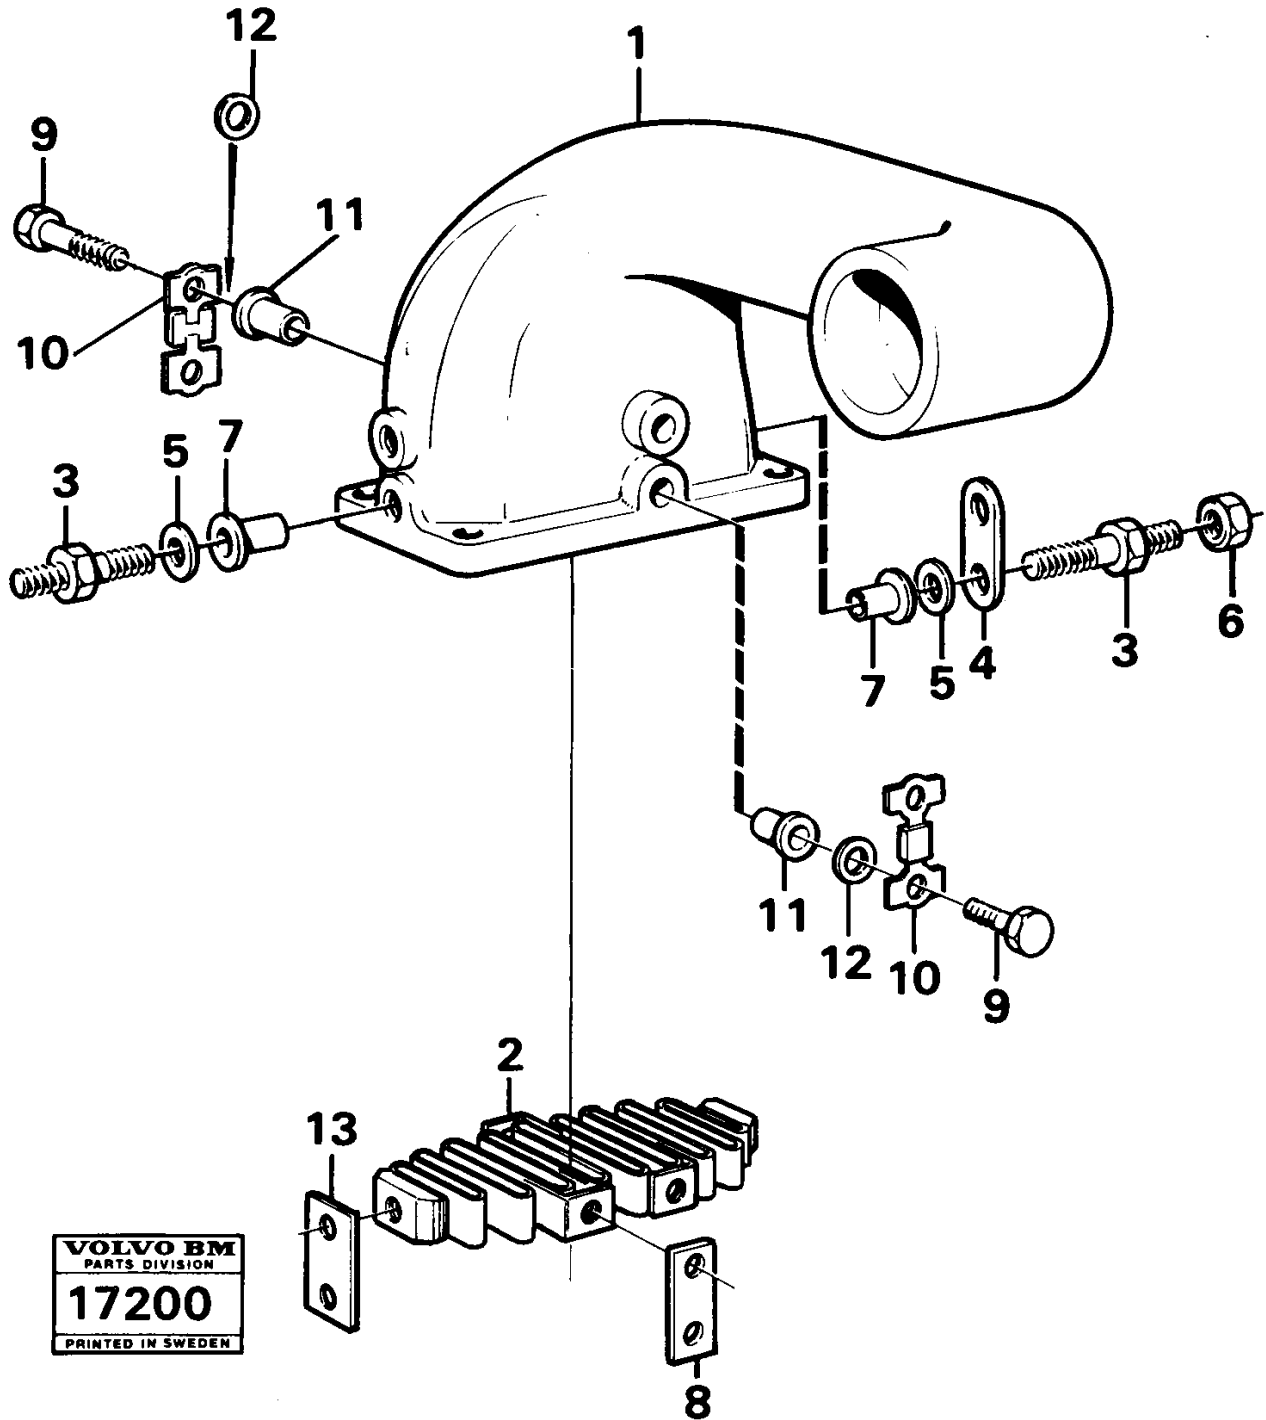

Date: 2014/1/22	Image id: 17200	Catalogue: 97241	Model: 4600
Brand: Volvo BM	Serial: 2001-2549	Group/Section: 21/325	Title: Connecting pipe with starting heater 99308

Section option	Kit	Option description
VOE99308	VOE6630756	Pre-heating coil