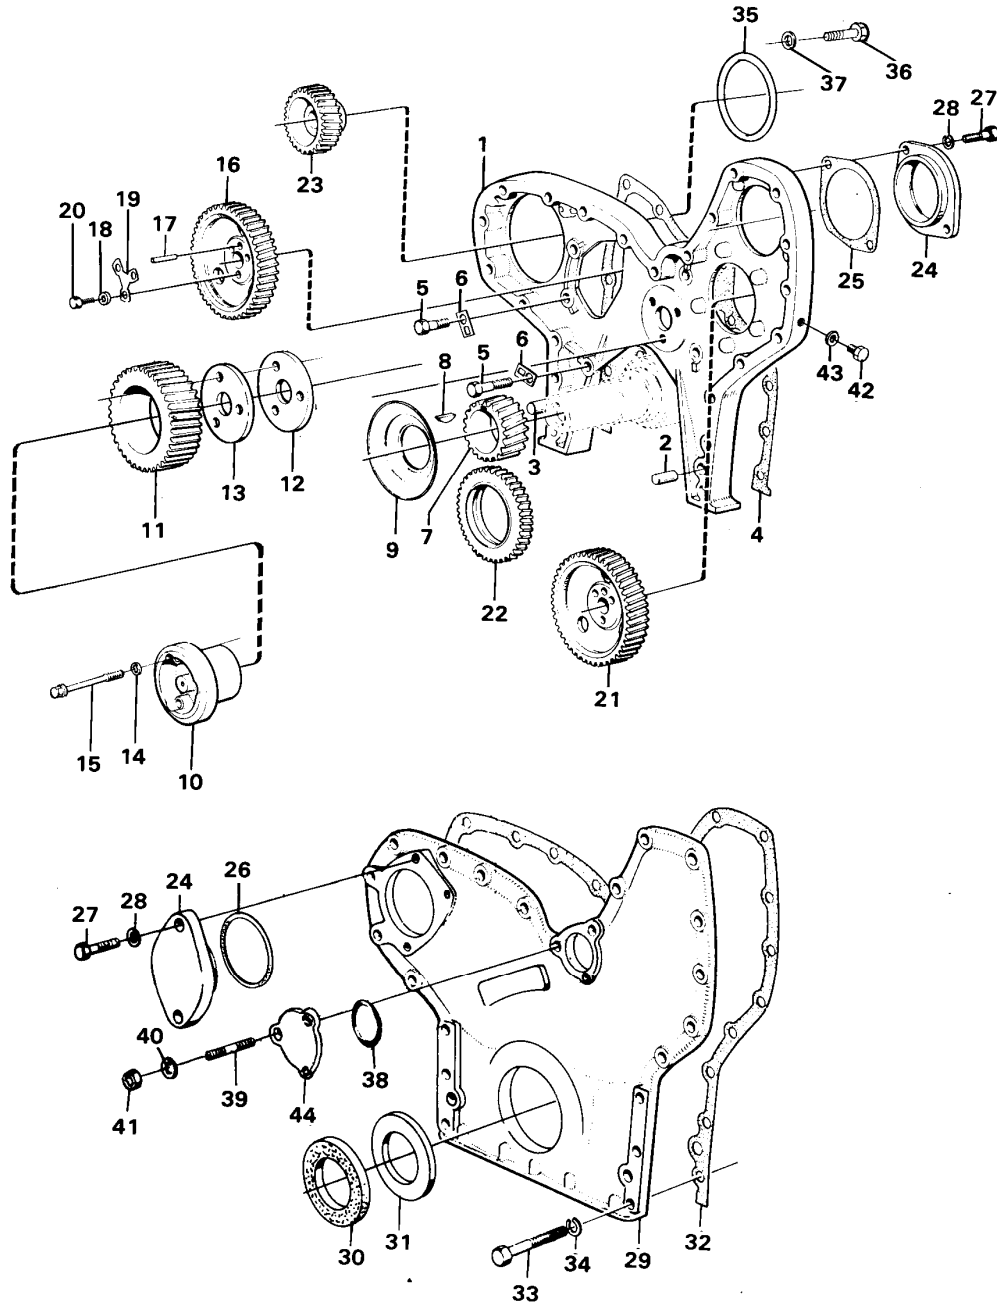

Date: 2014/1/22	Image id: 12758A	Catalogue: 97241	Model: 4600
Brand: Volvo BM	Serial: 2001-2549	Group/Section: 21/250	Title: Timing gears and timing gear case

Pos	Part	Q1	Q2	Q3	Q4	Q5	PS	Kit	Description	Option(s)	Remark
1	VOE422622	1						OP	Timing gear cover		(VOE7422622)