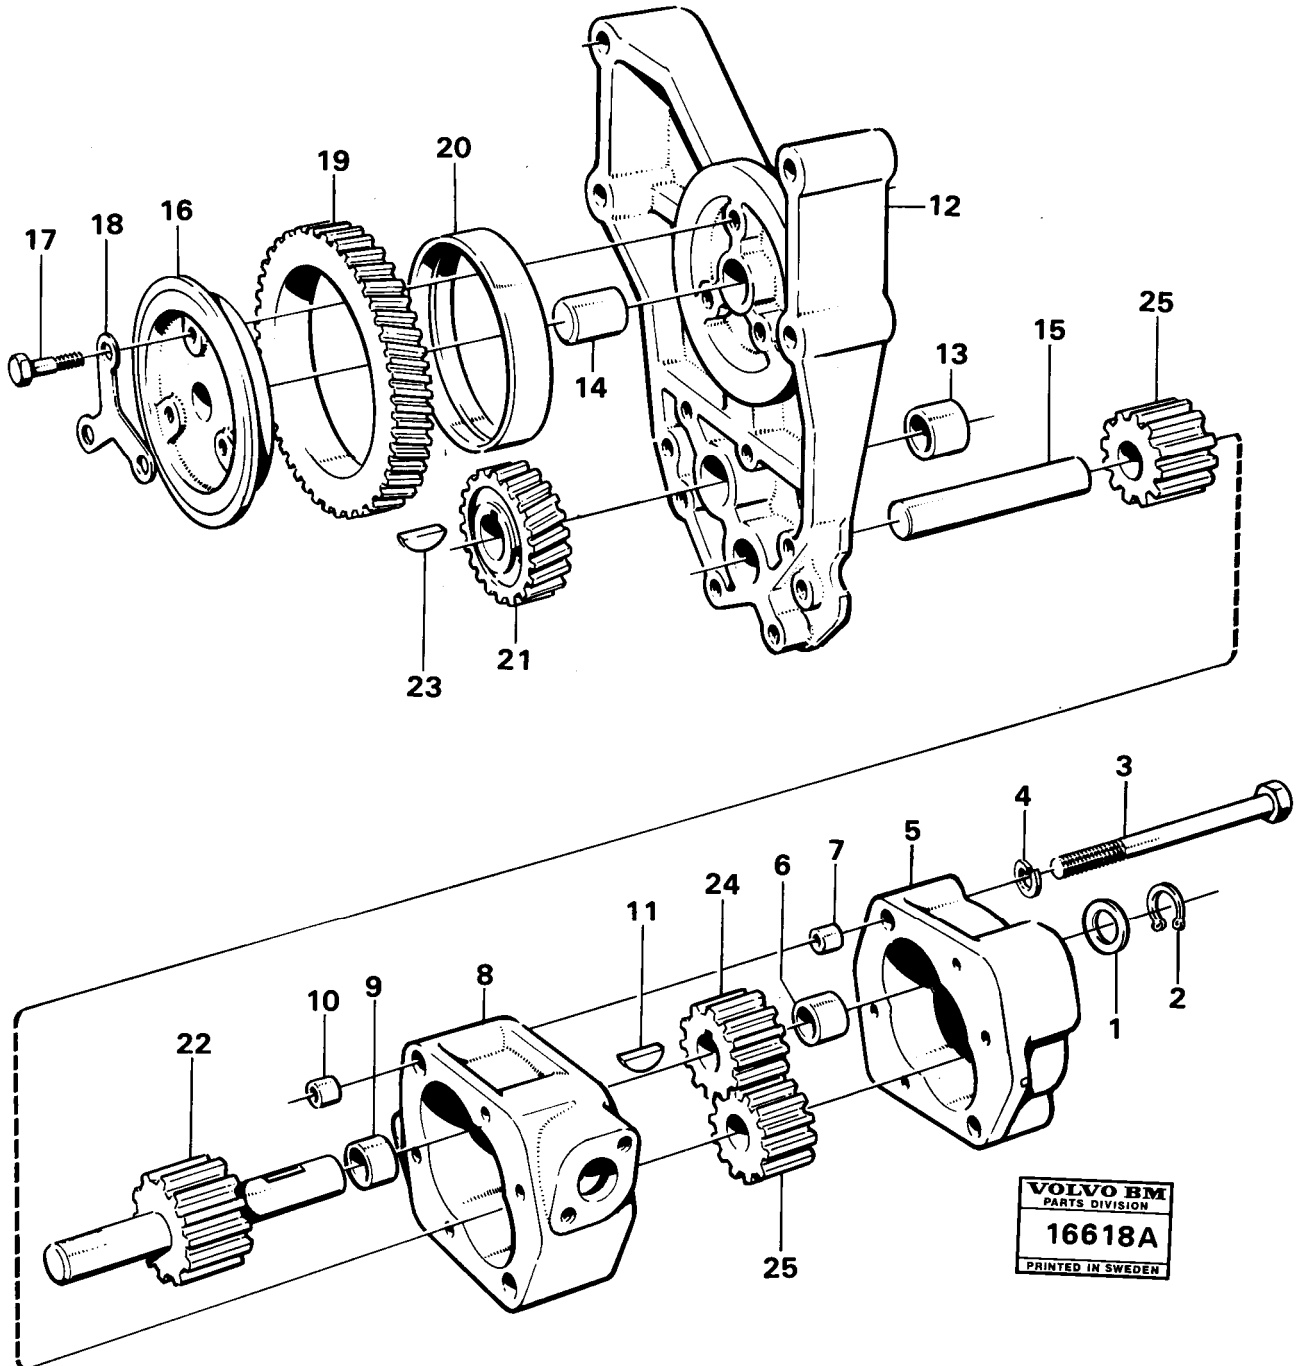

Date: 2014/1/22	Image id: 16618A	Catalogue: 97241	Model: 4600
Brand: Volvo BM	Serial: 2001-2549	Group/Section: 21/400	Title: Oil pump

Pos	Part	Q1	Q2	Q3	Q4	Q5	PS	Kit	Description	Option(s)	Remark
	VOE821120	1							Oil pump		
1	VOE424133	1							•Thrust washer		(VOE7424133)
2	VOE914450	1							•Retaining ring		
3	VOE192546	2							•Screw