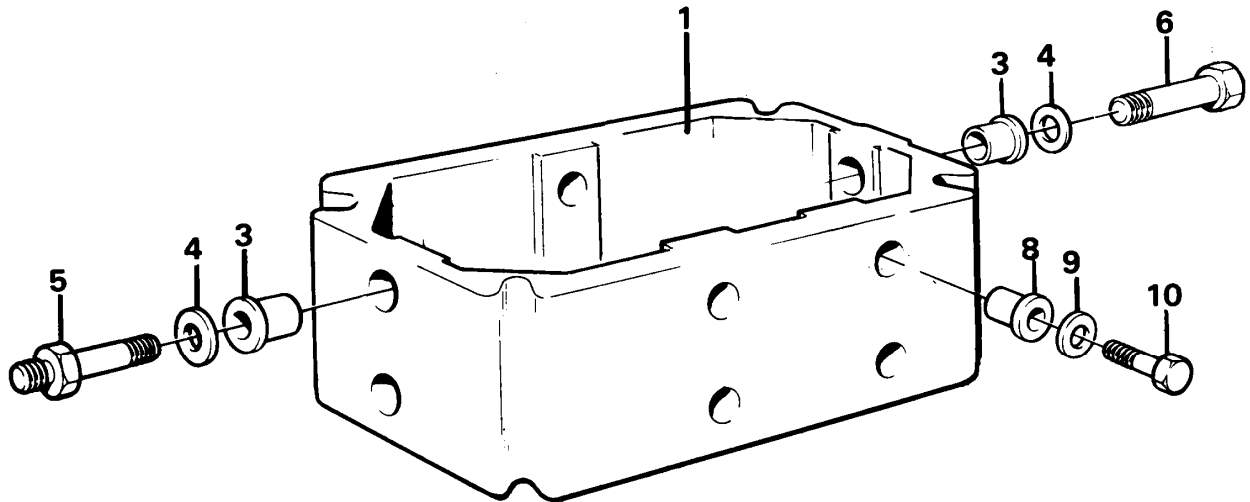

Date: 2014/1/22	Image id: 17406	Catalogue: 97241	Model: 4600
Brand: Volvo BM	Serial: 2001-2549	Group/Section: 21/330	Title: Starter heater 99627

Section option	Kit	Option description
VOE99627		Pre-heating coil