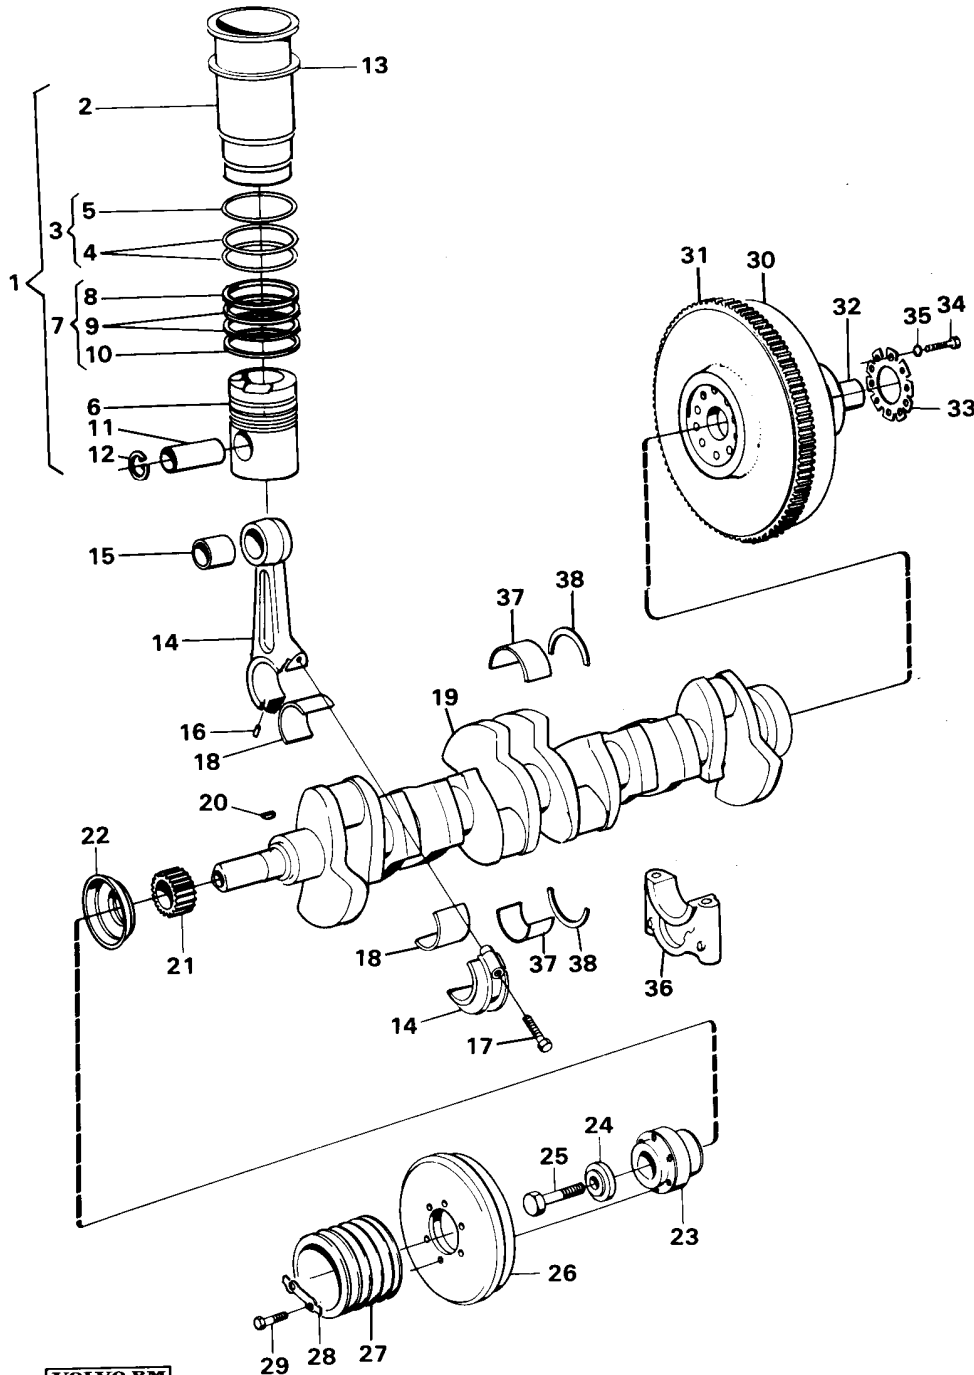

Date: 2014/1/22	Image id: 16641	Catalogue: 97241	Model: 4600
Brand: Volvo BM	Serial: 2001-2549	Group/Section: 21/150	Title: Crankshaft and related parts

Pos	Part	Q1	Q2	Q3	Q4	Q5	PS	Kit	Description	Option(s)	Remark
1	VOE275099	6							Cylinder liner kit		(VOE275036)TD 100 A