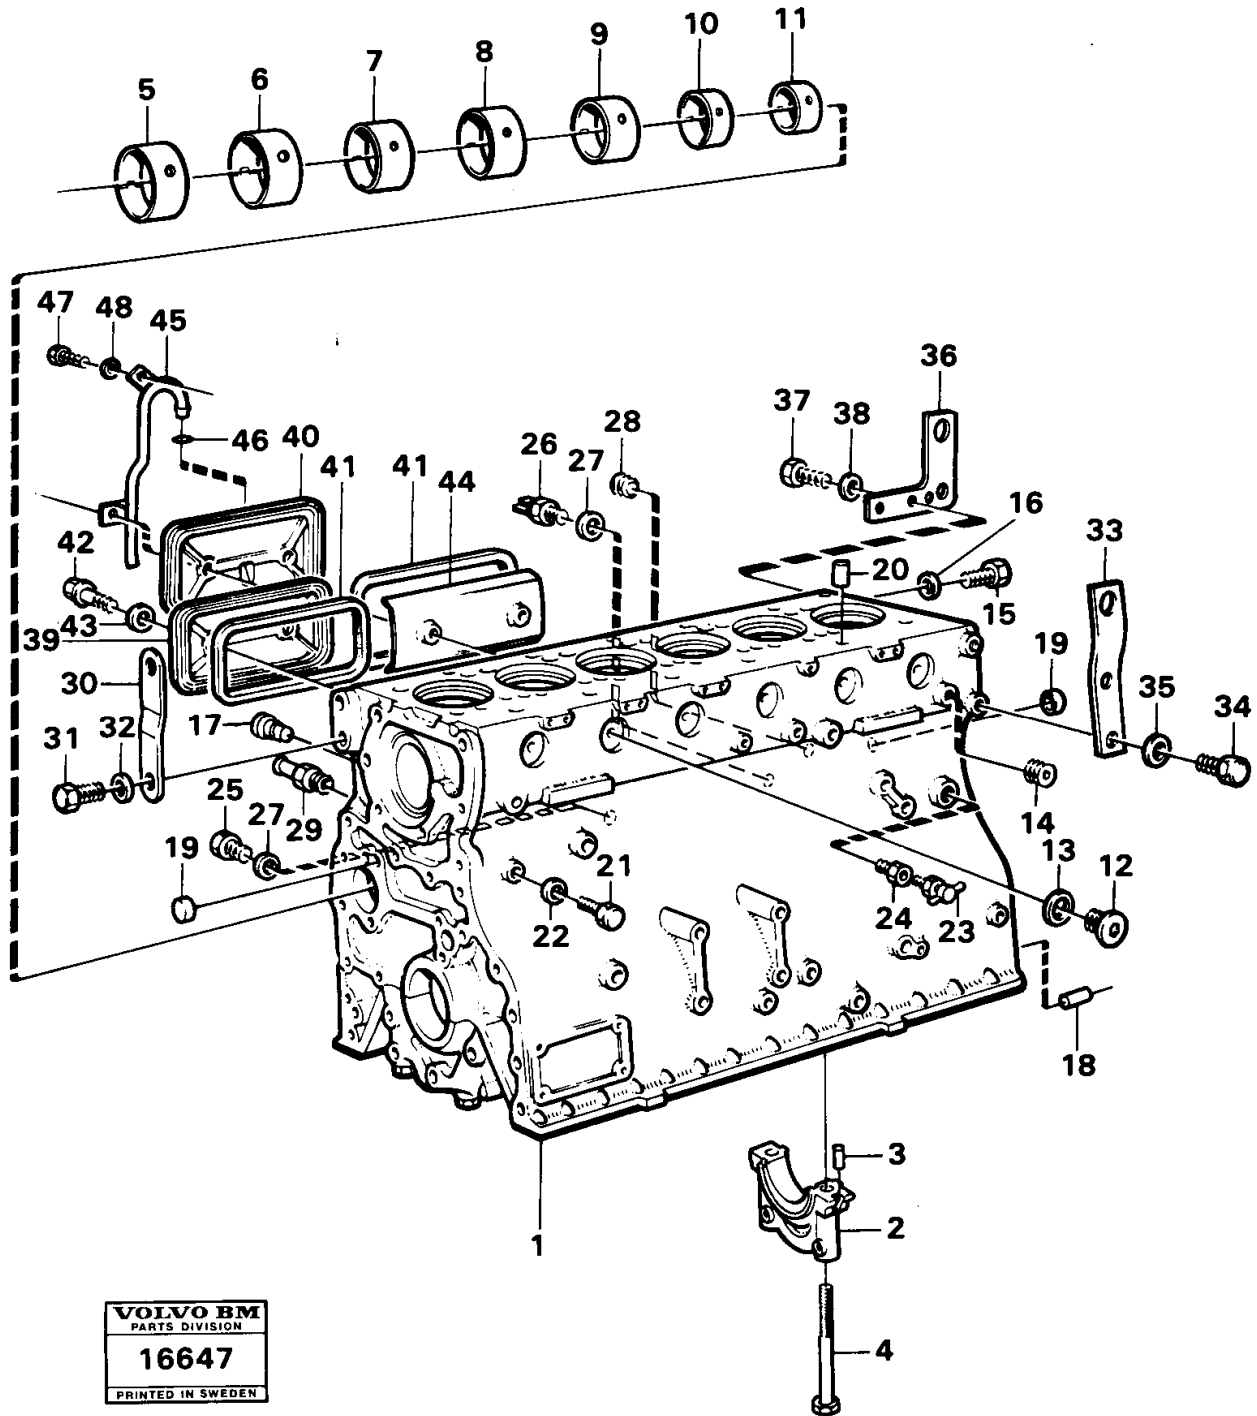

Date: 2014/1/22	Image id: 16647	Catalogue: 97241	Model: 4600
Brand: Volvo BM	Serial: 2001-2549	Group/Section: 21/100	Title: Cylinder block

Pos	Part	Q1	Q2	Q3	Q4	Q5	PS	Kit	Description	Option(s)	Remark
1	VOE1545210	1					SS		Cylinder block		(VOE467940)