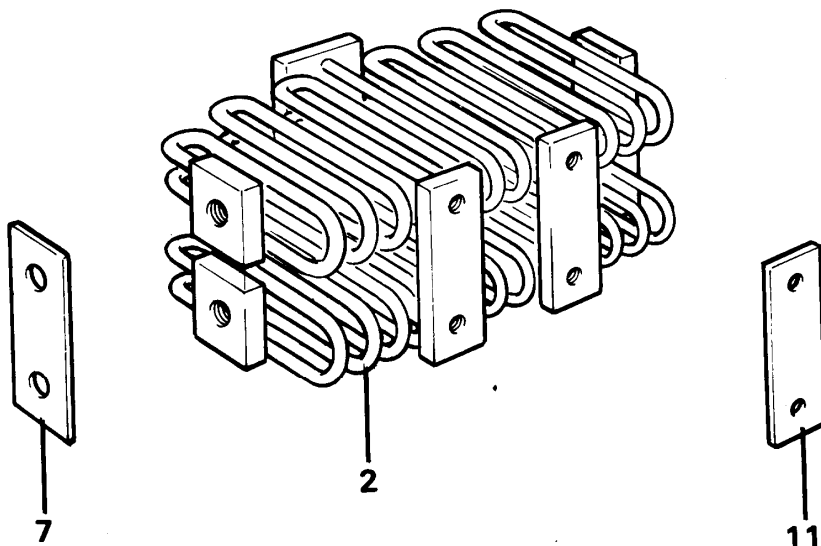

Date: 2014/1/22	Image id: 17406	Catalogue: 97241	Model: 4600
Brand: Volvo BM	Serial: 2001-2549	Group/Section: 21/330	Title: Starter heater 99627

Section option	Kit	Option description
VOE99627		Pre-heating coil