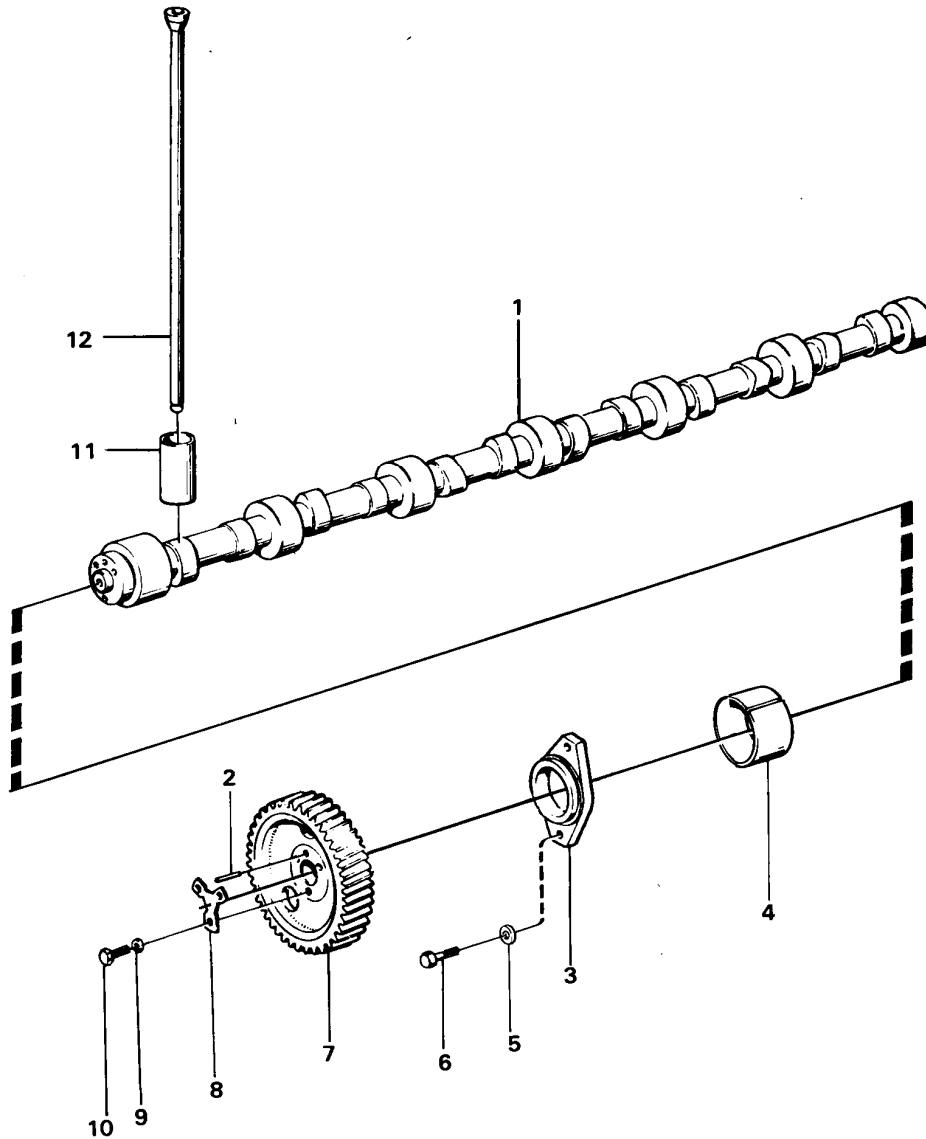

Date: 2014/1/22	Image id: 13453A	Catalogue: 97241	Model: 4600
Brand: Volvo BM	Serial: 2001-2549	Group/Section: 21/200	Title: Camshaft

Pos	Part	Q1	Q2	Q3	Q4	Q5	PS	Kit	Description	Option(s)	Remark
1	VOE467853	1					OP		Camshaft		TD 100 A