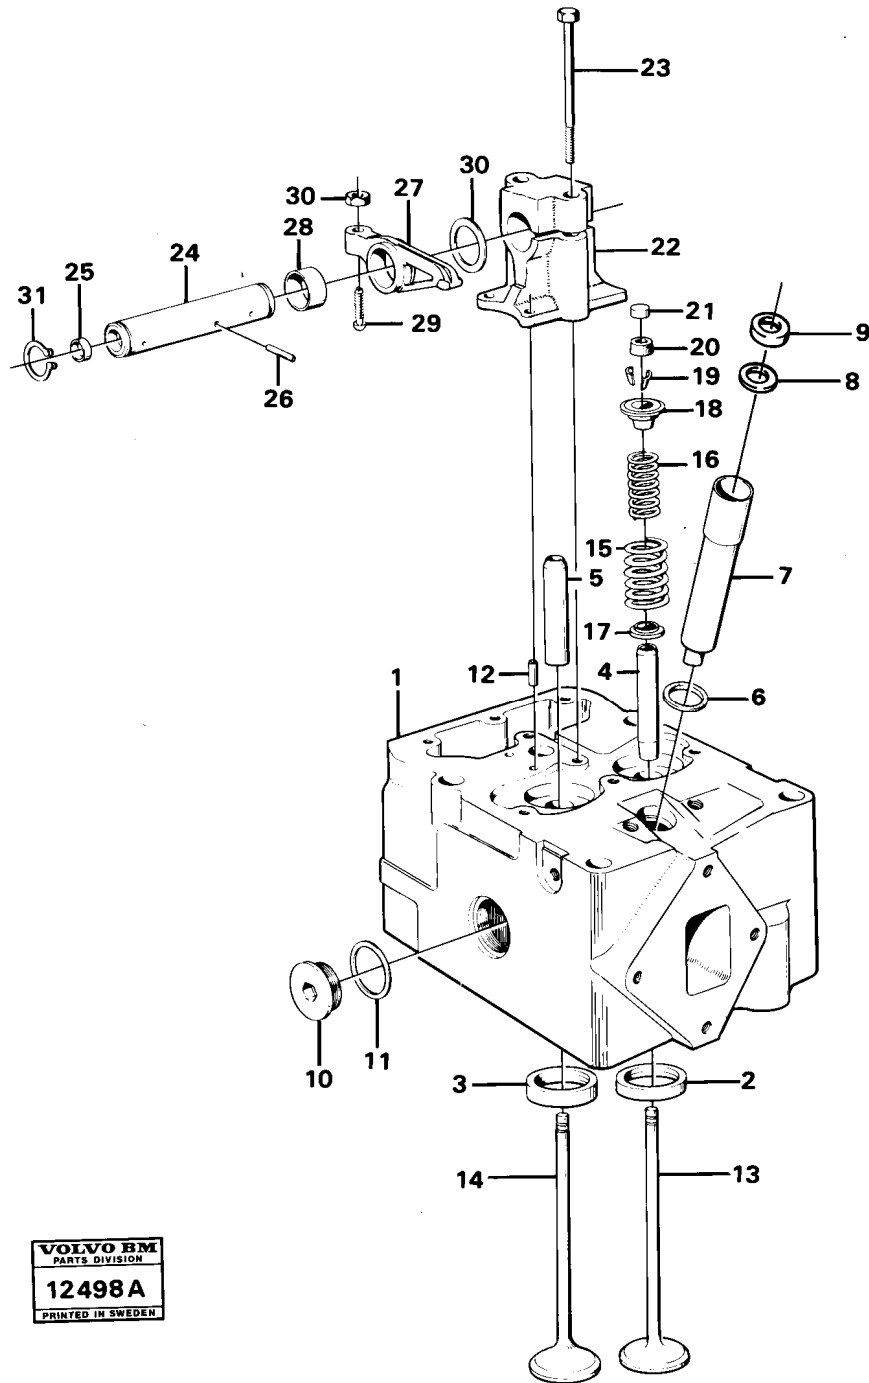

Date: 2014/1/22	Image id: 12498A	Catalogue: 97241	Model: 4600
Brand: Volvo BM	Serial: 2001-2549	Group/Section: 21/300	Title: Cylinder head

Q1-Q5	Option	Option description	
Q1 TD100A