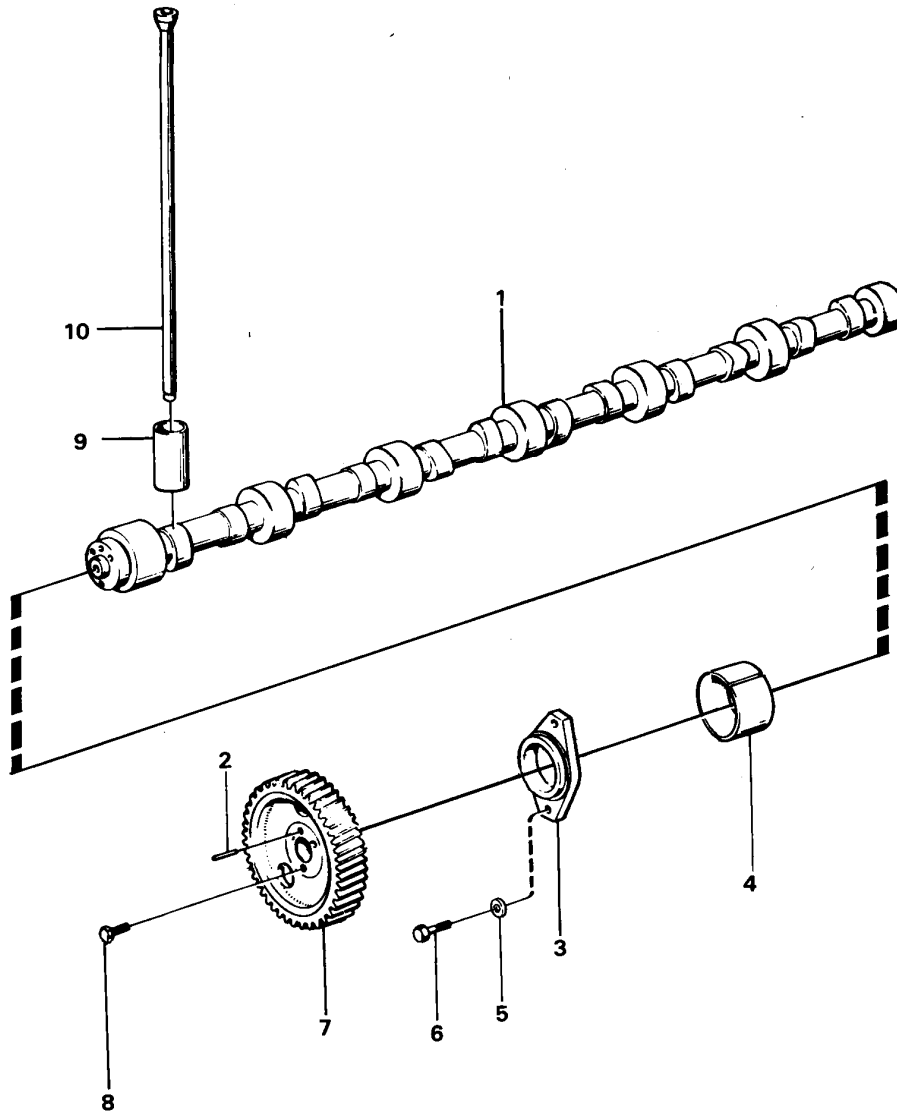

Date: 2014/1/22	Image id: 17738	Catalogue: 97309	Model: 4600B
Brand: Volvo BM	Serial: 2001-2549	Group/Section: 21/200	Title: Camshaft

Pos	Part	Q1	Q2	Q3	Q4	Q5	PS	Kit	Description	Option(s)	Remark
1	VOE479450	1					SS		Camshaft