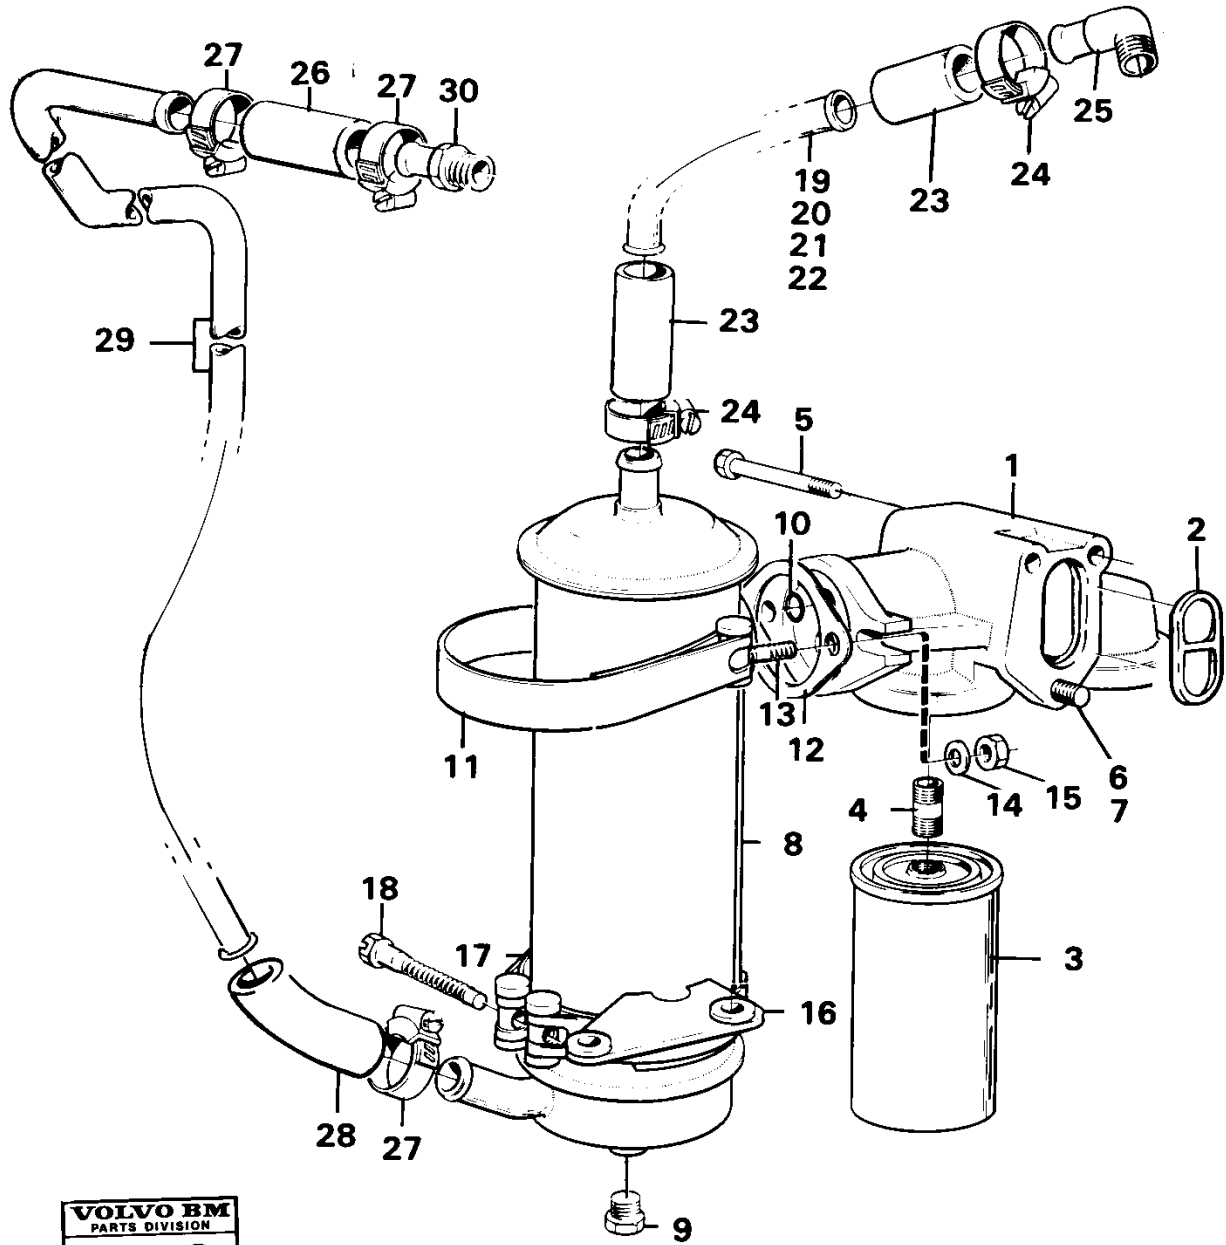

Date: 2014/1/22	Image id: 17782	Catalogue: 97309	Model: 4600B
Brand: Volvo BM	Serial: 2001-2549	Group/Section: 22/150	Title: Oil filter and oil cooler

Pos	Part	Q1	Q2	Q3	Q4	Q5	PS	Kit	Description	Option(s)	Remark
1	VOE422799	1							Housing		(VOE1545509) See ref 22/200