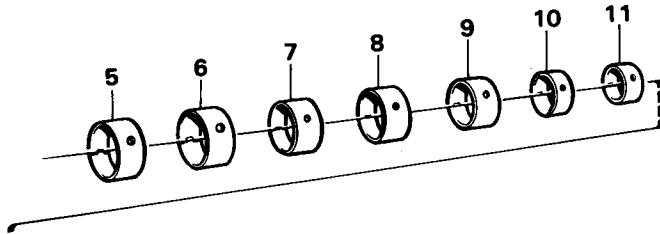

Date: 2014/1/22	Image id: 17737	Catalogue: 97309	Model: 4600B
Brand: Volvo BM	Serial: 2001-2549	Group/Section: 21/100	Title: Cylinder block

Pos	Part	Q1	Q2	Q3	Q4	Q5	PS	Kit	Description	Option(s)	Remark
1	VOE1545210	1					SS		Cylinder block