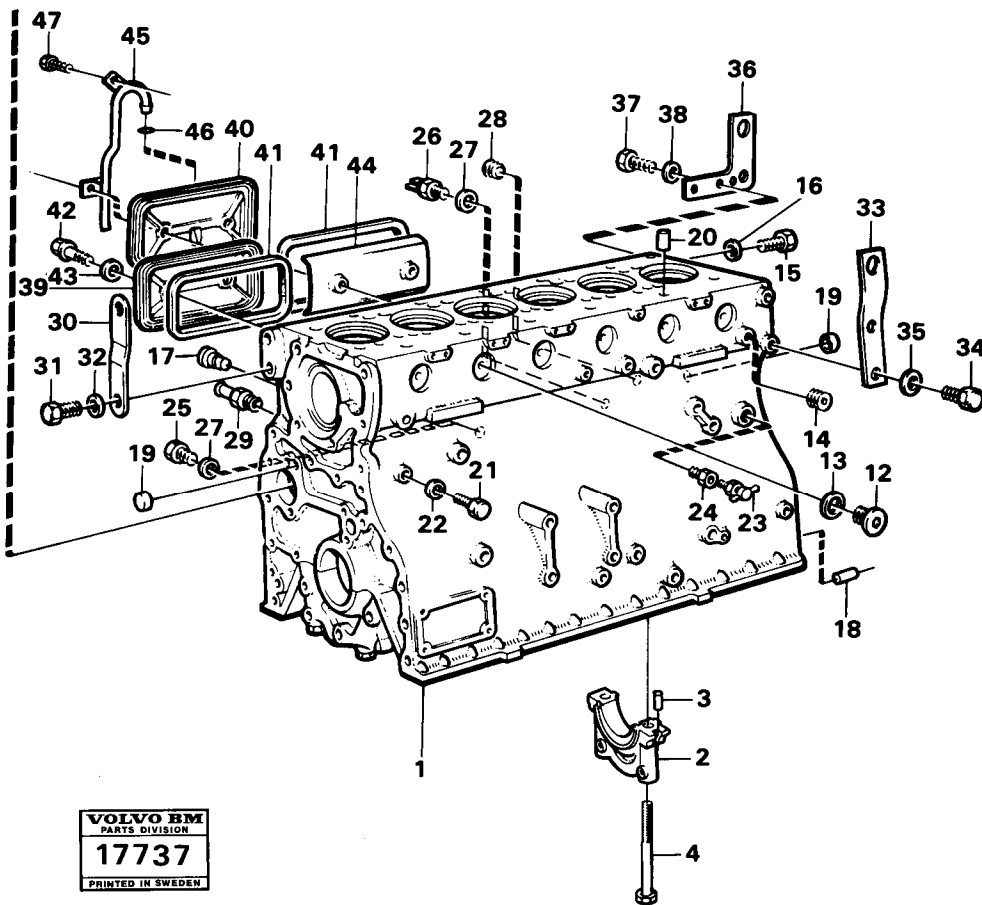

Date: 2014/1/22	Image id: 17737	Catalogue: 97309	Model: 4600B
Brand: Volvo BM	Serial: 2001-2549	Group/Section: 21/100	Title: Cylinder block

Pos	Part	Q1	Q2	Q3	Q4	Q5	PS	Kit	Description	Option(s)	Remark
1	VOE1545210	1					SS		Cylinder block