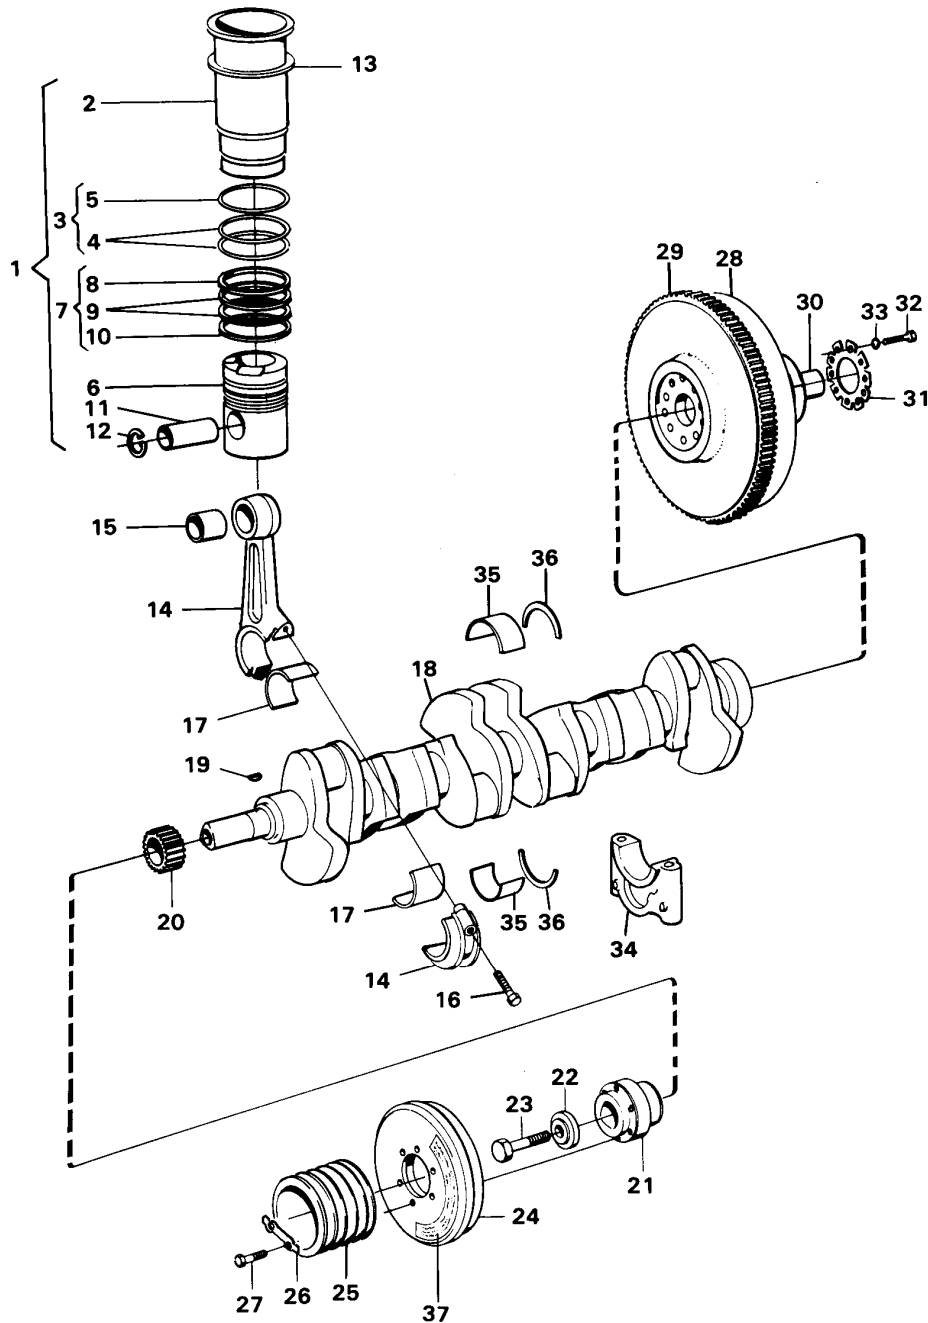

Date: 2014/1/22	Image id: 17781	Catalogue: 97309	Model: 4600B
Brand: Volvo BM	Serial: 2001-2549	Group/Section: 21/50	Title: Engine with fitting parts

Pos	Part	Q1	Q2	Q3	Q4	Q5	PS	Kit	Description	Option(s)	Remark
1		1							Cylinder block		See ref 21/100

Date: 2014/1/22	Image id: 17796A	Catalogue: 97309	Model: 4600B
Brand: Volvo BM	Serial: 2001-2549	Group/Section: 21/150	Title: Crankshaft and related parts

VOLVO BM
PARTS DIVISION
17796A
PRINTED IN SWEDEN