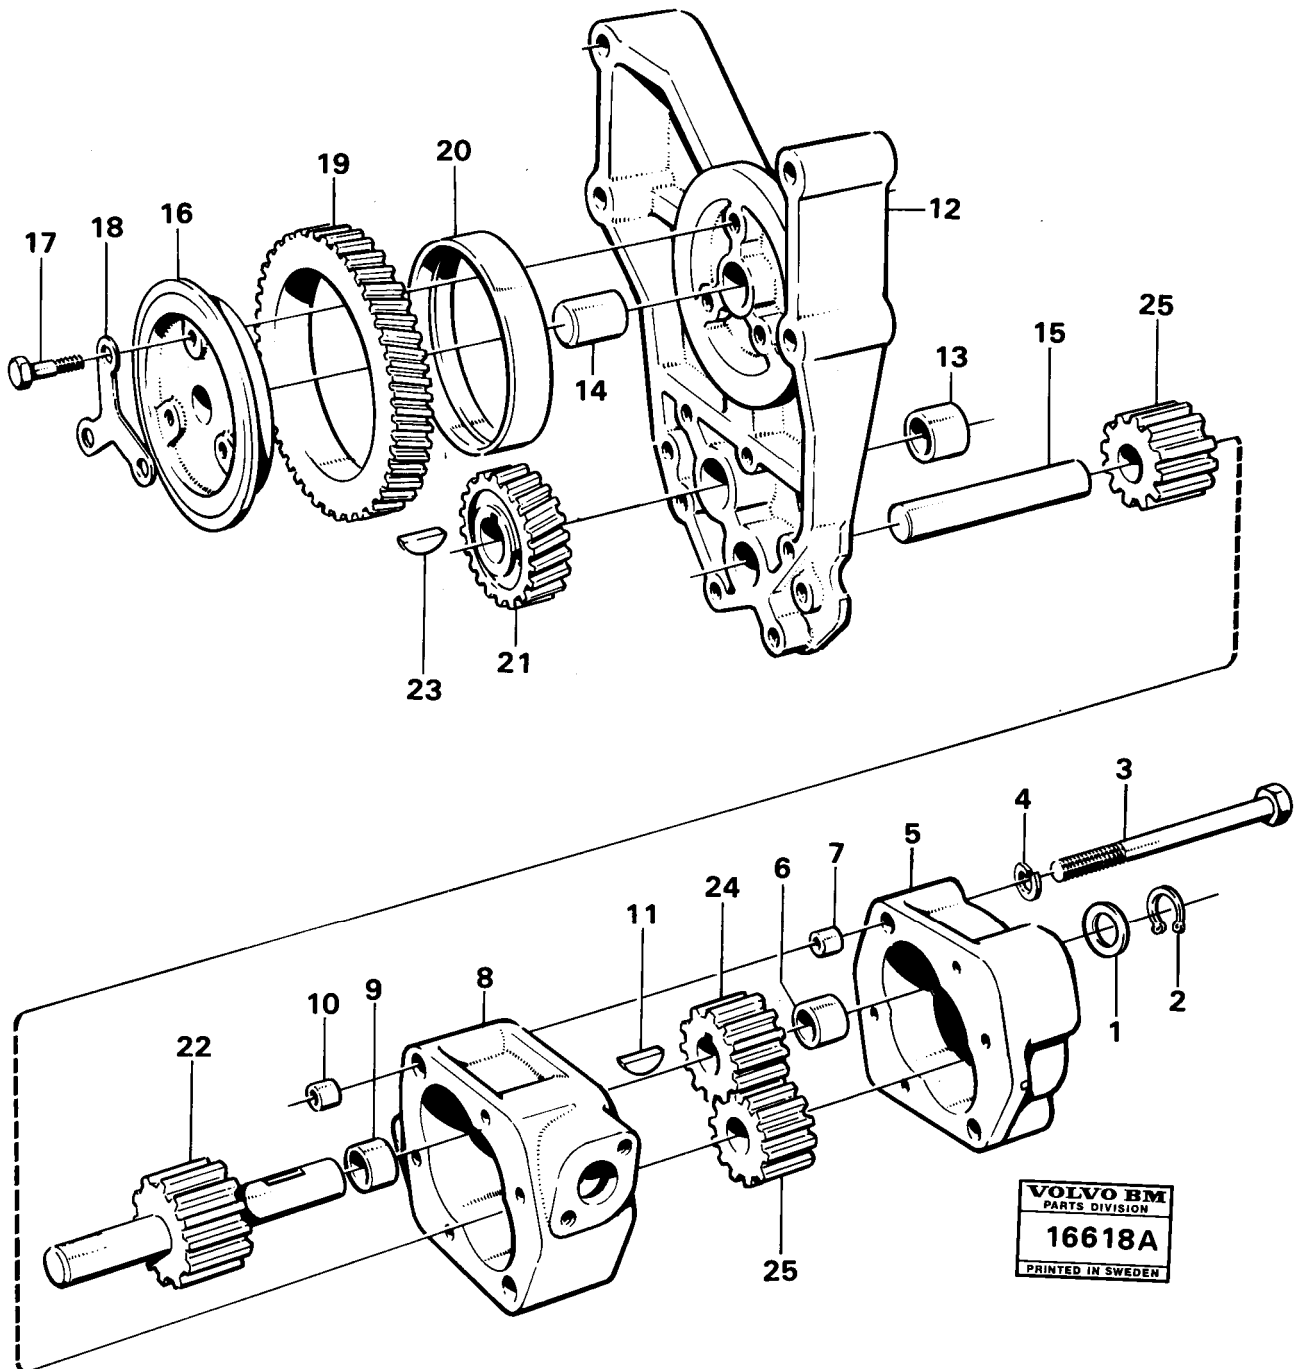

Date: 2014/1/22	Image id: 16618A	Catalogue: 97309	Model: 4600B
Brand: Volvo BM	Serial: 2001-2549	Group/Section: 22/100	Title: Oil pump

Pos	Part	Q1	Q2	Q3	Q4	Q5	PS	Kit	Description	Option(s)	Remark
	VOE821120	1							Oil pump		
1	VOE424133	1							•Thrust washer		
2	VOE914450	1							•Retaining ring		
3	VOE192546	2							•Screw