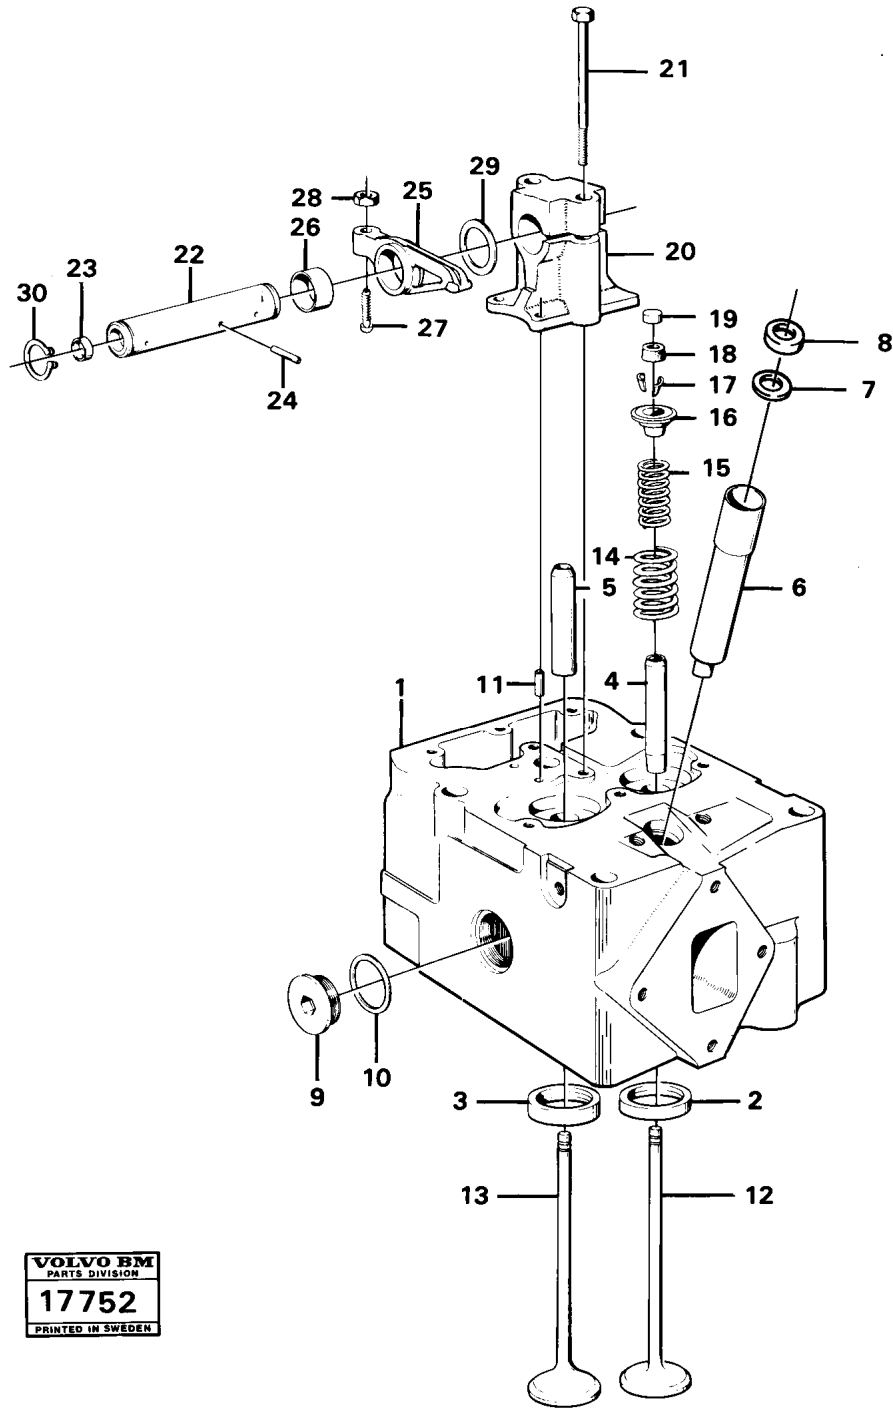

Date: 2014/1/22	Image id: 17752	Catalogue: 97309	Model: 4600B
Brand: Volvo BM	Serial: 2001-2549	Group/Section: 21/300	Title: Cylinder head

Pos	Part	Q1	Q2	Q3	Q4	Q5	PS	Kit	Description	Option(s)	Remark
1	VOE1545199	6					SS		Cylinder