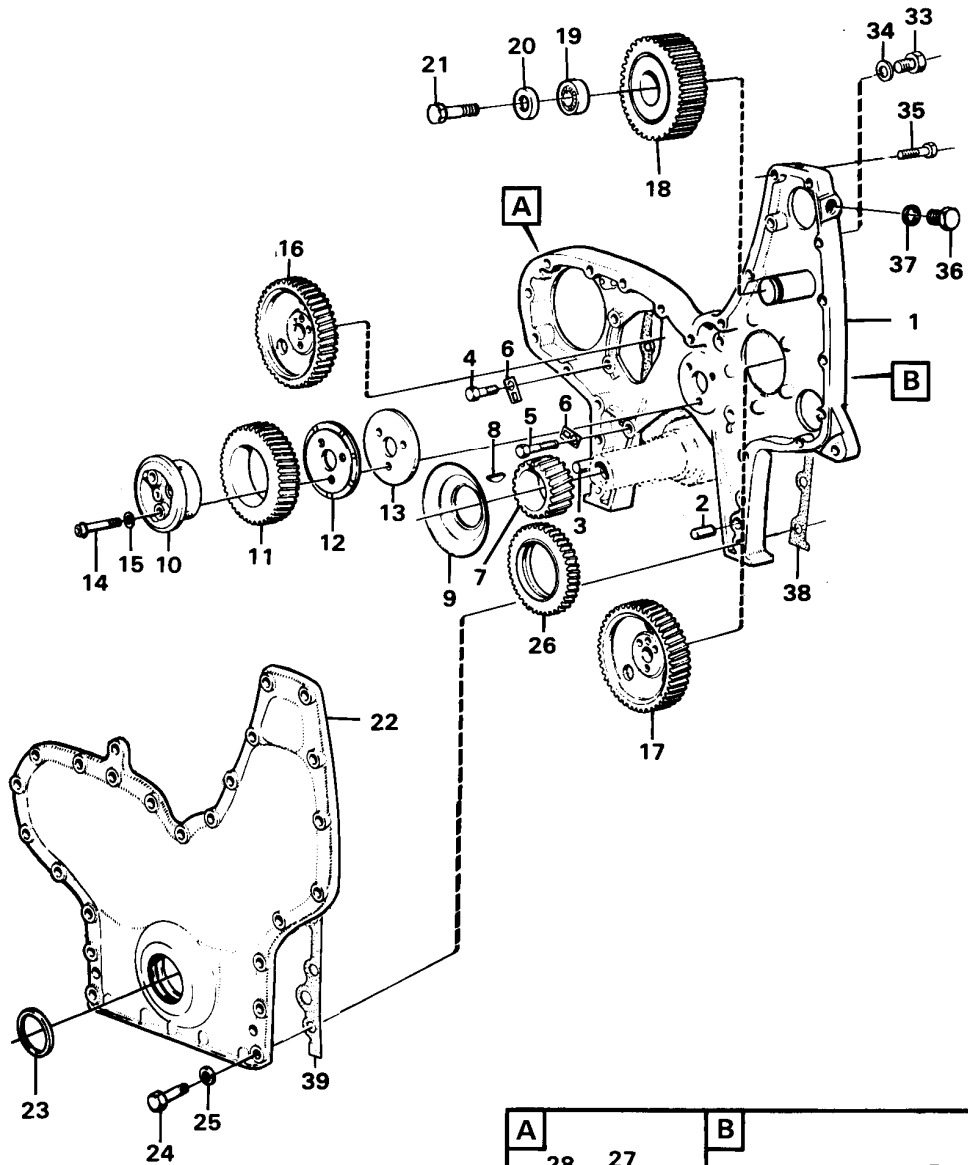

Date: 2014/1/22	Image id: 17739	Catalogue: 97309	Model: 4600B
Brand: Volvo BM	Serial: 2001-2549	Group/Section: 21/250	Title: Timing gear casing and gears

Pos	Part	Q1	Q2	Q3	Q4	Q5	PS	Kit	Description	Option(s)	Remark
1	VOE470646	1					OP		Timing gear casing		(VOE470230)