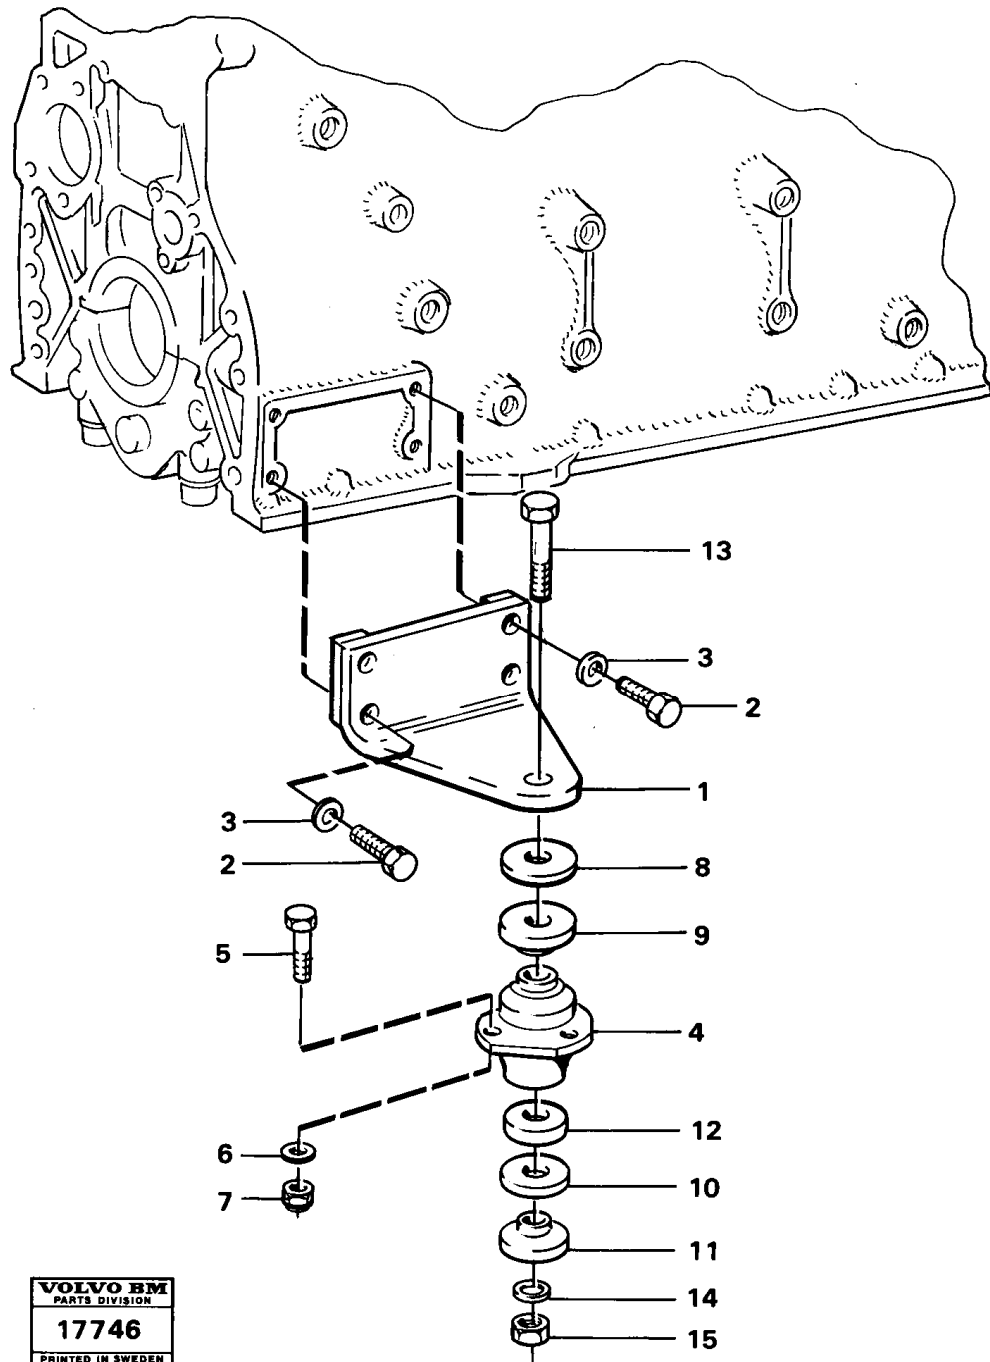

Date: 2014/1/22	Image id: 17746	Catalogue: 97309	Model: 4600B
Brand: Volvo BM	Serial: 2001-2549	Group/Section: 21/350	Title: Engine mounting

VOLVO BM
PARTS DIVISION
17746
PRINTED IN SWEDEN

Pos	Part	Q1	Q2	Q3	Q4	Q5	PS	Kit	Description	Option(s)	Remark
1	VOE4937293	2					OP		Engine anchorage