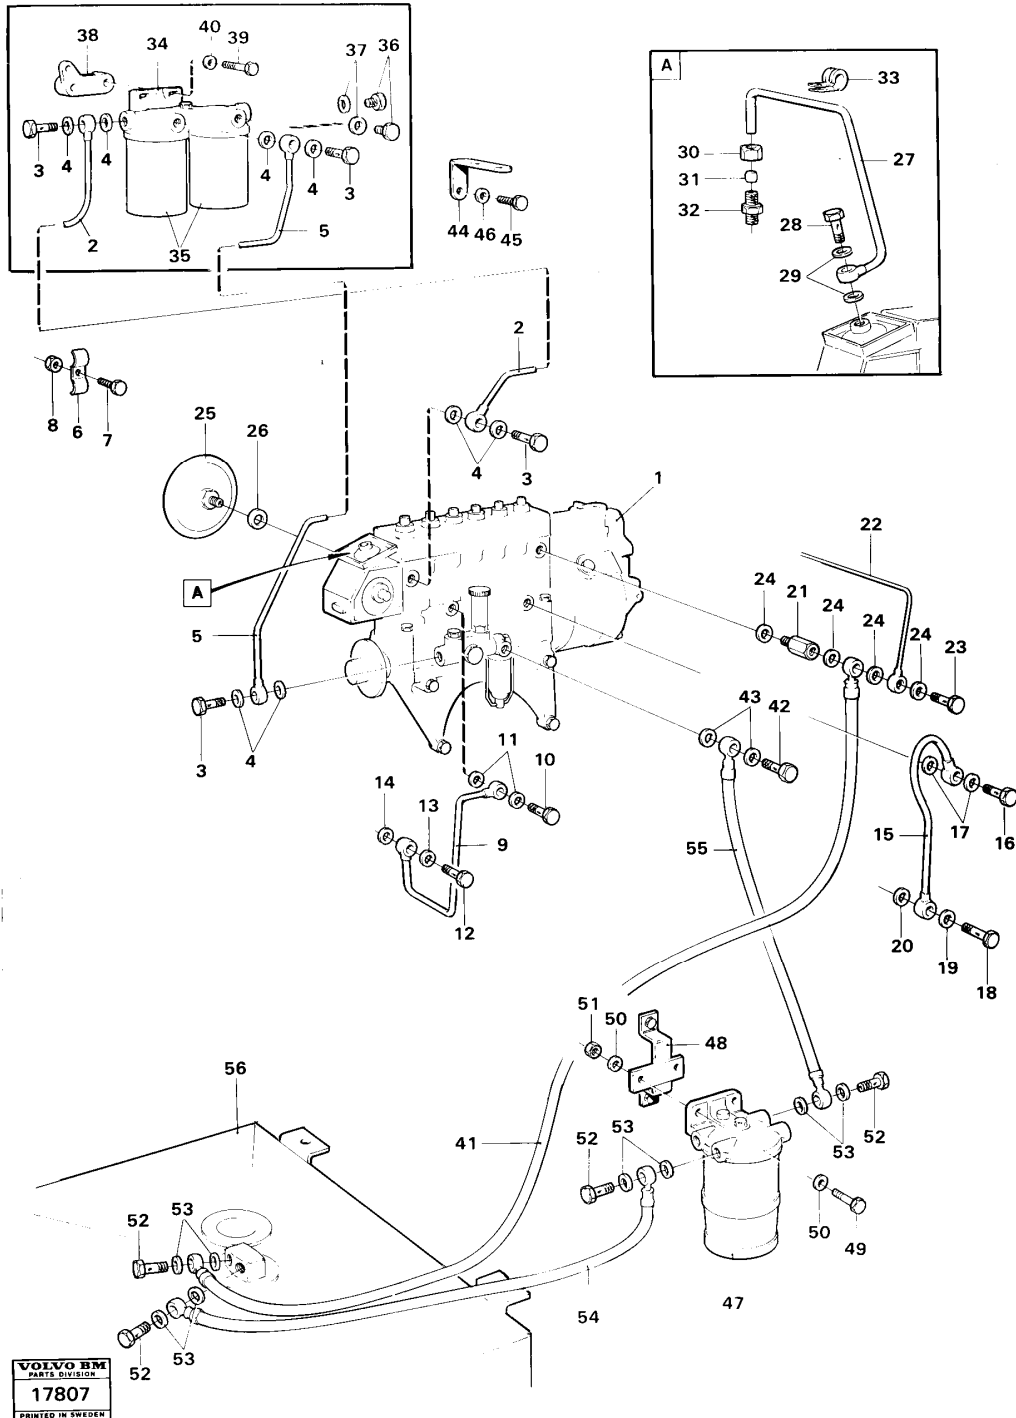

Date: 2014/1/22	Image id: 17807	Catalogue: 97309	Model: 4600B
Brand: Volvo BM	Serial: 2001-2549	Group/Section: 23/50	Title: Fuel system

Pos	Part	Q1	Q2	Q3	Q4	Q5	PS	Kit	Description	Option(s)	Remark
1		1							Injection pump		See ref 23/200