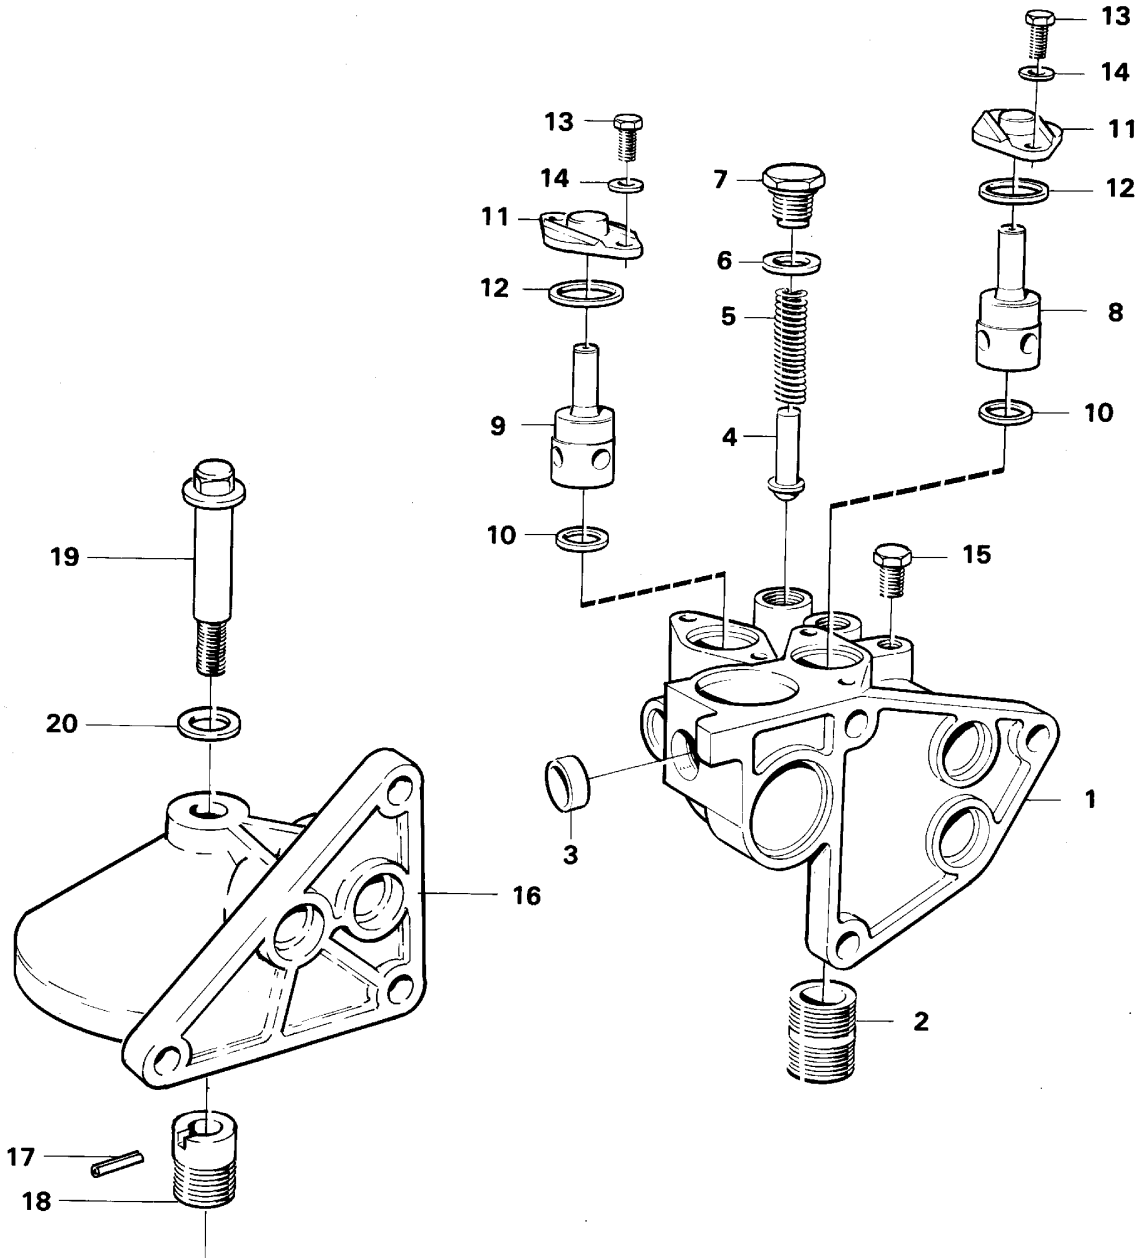

Date: 2014/2/25	Image id: 20255A	Catalogue: 97320	Model: L120
Brand: Volvo BM	Serial: 5000-9000, 50000-70000	Group/Section: 22/200	Title: Housing, oil filter

VME Parts Sweden AB
20255A
PRINTED IN SWEDEN

Q1-Q5	Option	Option description