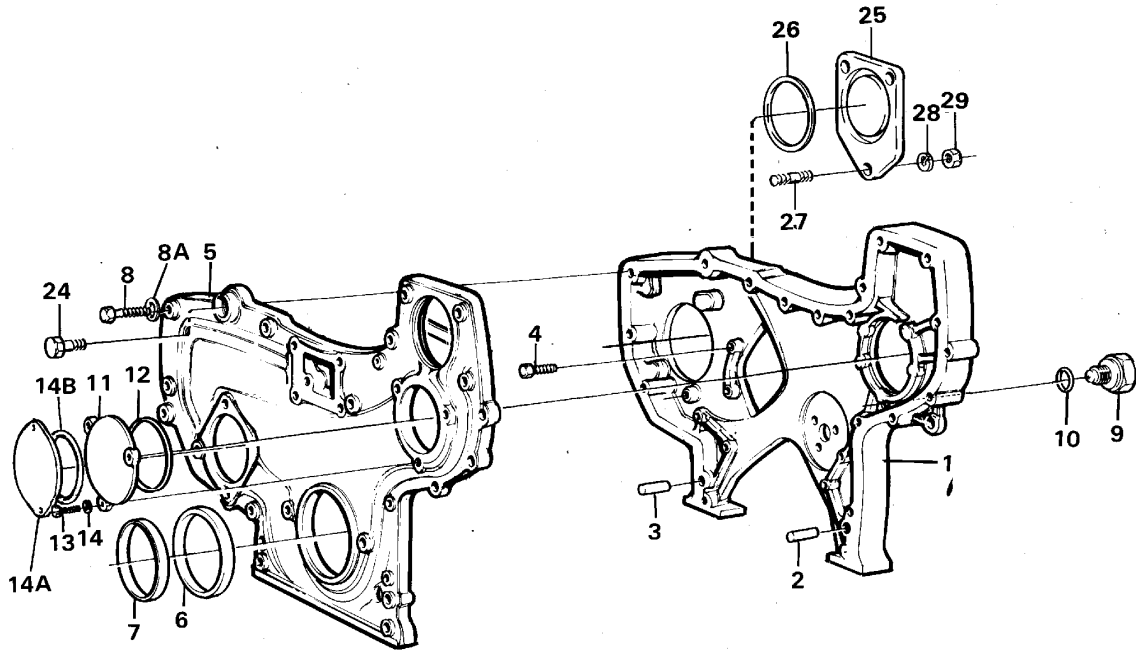

6		1							Camshaft gear		See ref 21/250
7		3							Screw		See ref 21/250
8	VOE11030953	12							Tappet		
9	VOE421385	12							Push rod		ENG - 97292
	VOE8192698	12							Push rod		ENG 97293 -

Date: 2014/2/25	Image id: 18451A	Catalogue: 97320	Model: L120
Brand: Volvo BM	Serial: 5000-9000, 50000-70000	Group/Section: 21/250	Title: Timing gear casing and gears