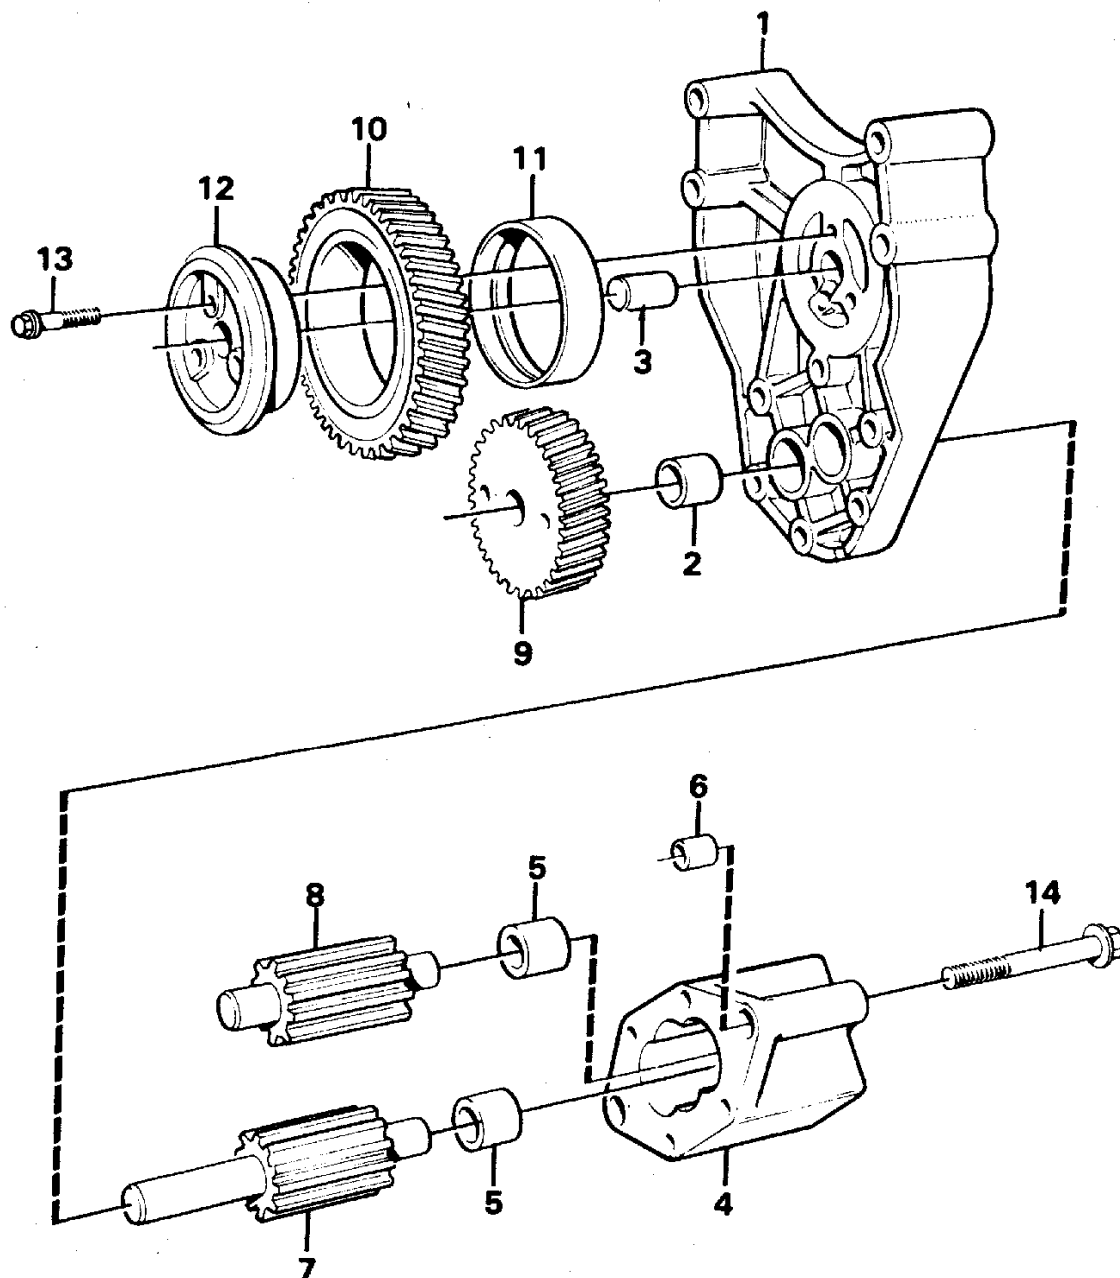

Date: 2014/2/25	Image id: 18476	Catalogue: 97320	Model: L120
Brand: Volvo BM	Serial: 5000-9000, 50000-70000	Group/Section: 22/100	Title: Oil pump

Q1-Q5	Option	Option description