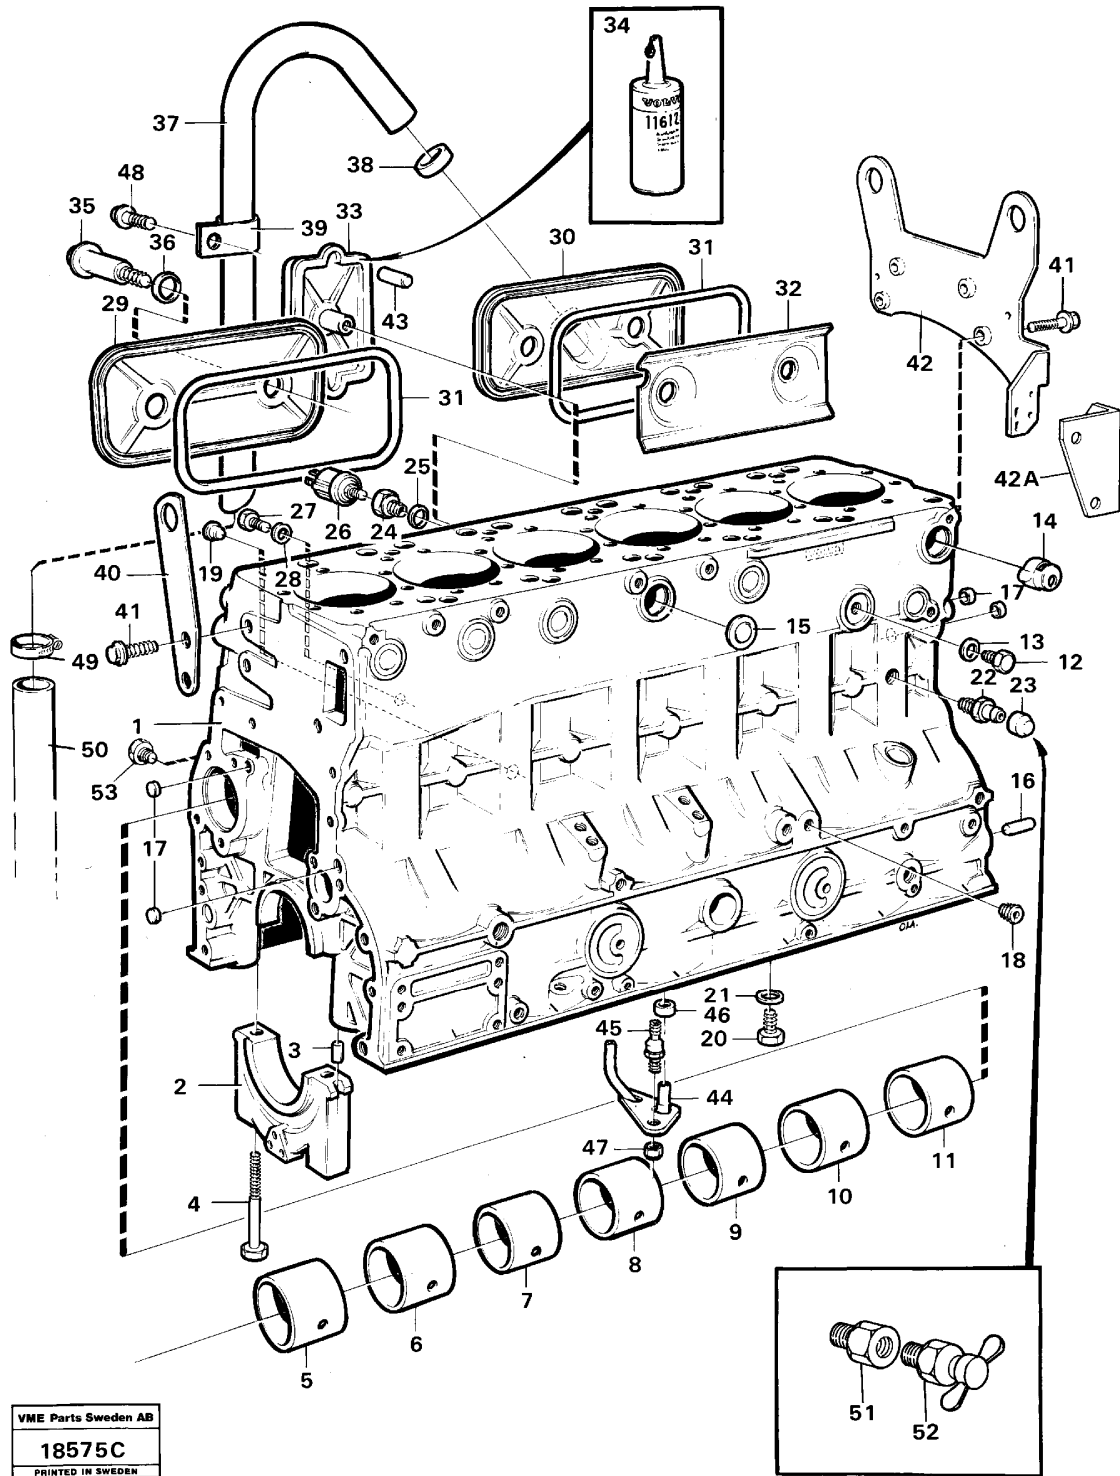

Date: 2014/2/25	Image id: 18575C	Catalogue: 97320	Model: L120
Brand: Volvo BM	Serial: 5000-9000, 50000-70000	Group/Section: 21/100	Title: Cylinder block

VME Parts Sweden AB
18575C
PRINTED IN SWEDEN

Q1-Q5	Option	Option description