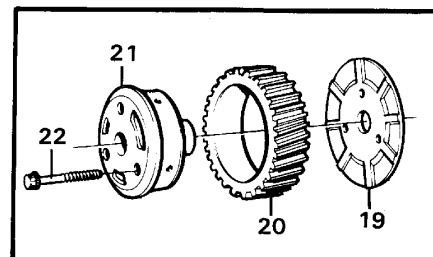

VOE466114	REQ							Shim		THICK = 0.20
VOE466183	REQ							Shim		THICK = 0.30
VOE466184	REQ							Shim		THICK = 0.50

VOLVO

Construction Equipment

Date: 2014/2/25	Image id: 18350A	Catalogue: 97320	Model: L120
Brand: Volvo BM	Serial: 5000-9000, 50000-70000	Group/Section: 21/200	Title: Camshaft

6		1							Camshaft gear		See ref 21/250
7		3							Screw		See ref 21/250
8	VOE11030953	12							Tappet		
9	VOE421385	12							Push rod		ENG - 97292
	VOE8192698	12							Push rod		ENG 97293 -

Date: 2014/2/25	Image id: 18451A	Catalogue: 97320	Model: L120
Brand: Volvo BM	Serial: 5000-9000, 50000-70000	Group/Section: 21/250	Title: Timing gear casing and gears