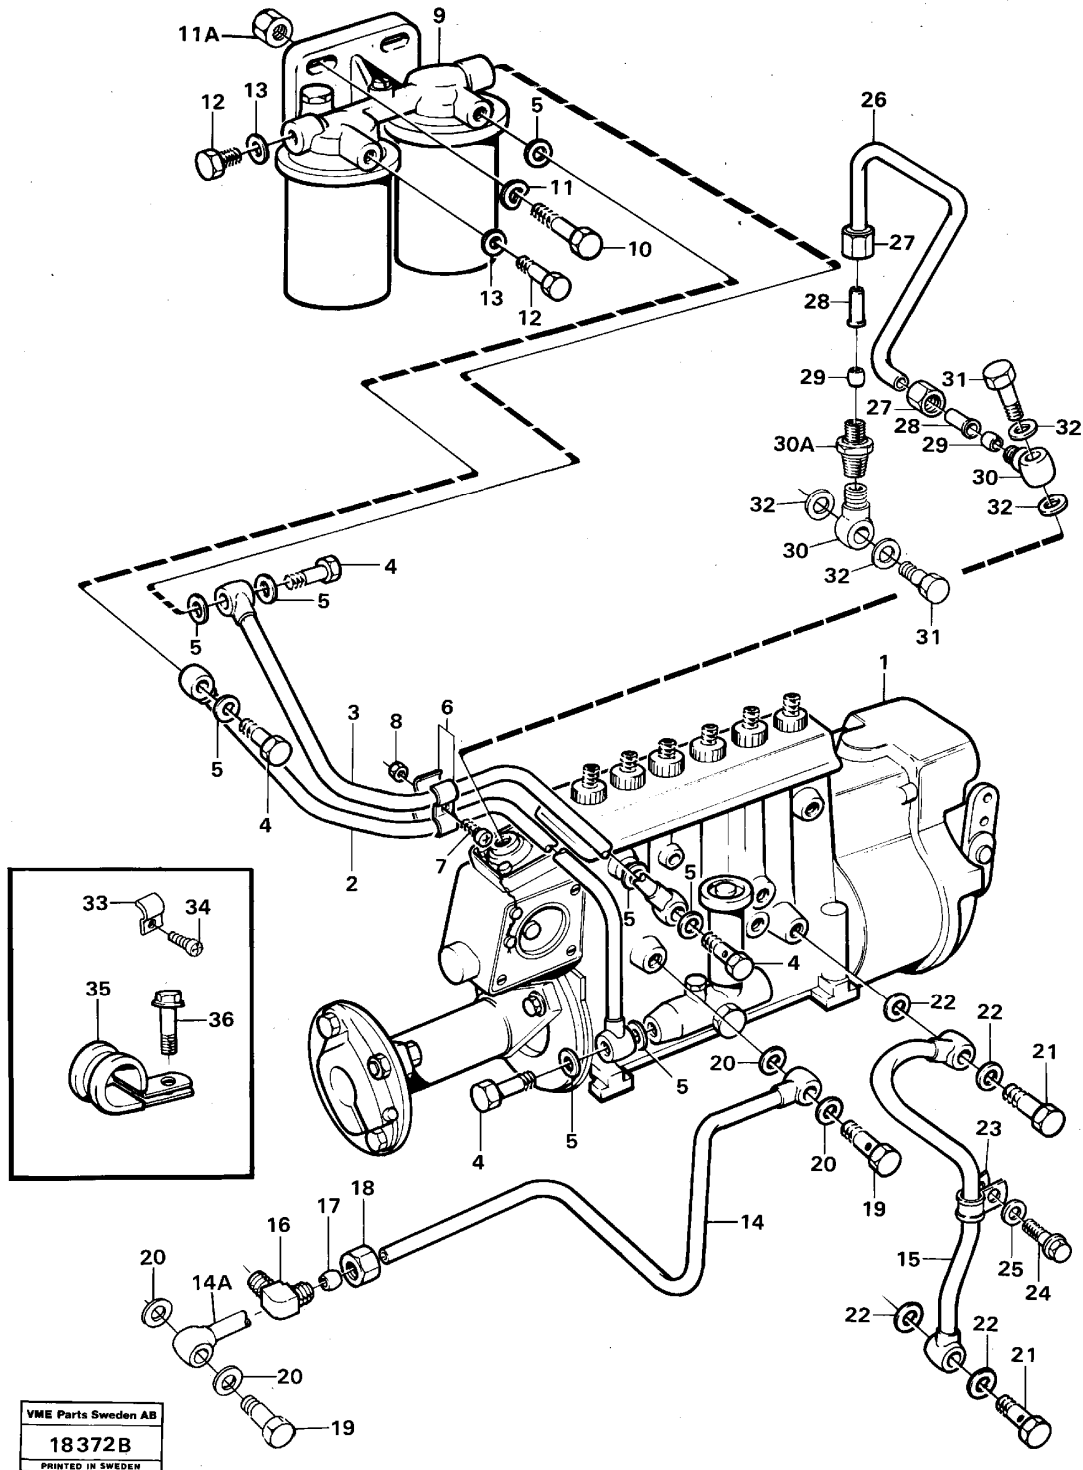

Date: 2014/2/25	Image id: 18372B	Catalogue: 97320	Model: L120
Brand: Volvo BM	Serial: 5000-9000, 50000-70000	Group/Section: 23/100	Title: Fuel pipes, fuel injection pump - fuel filter

Pos	Part	Q1	Q2	Q3	Q4	Q5	PS	Kit	Description	Option(s)	Remark