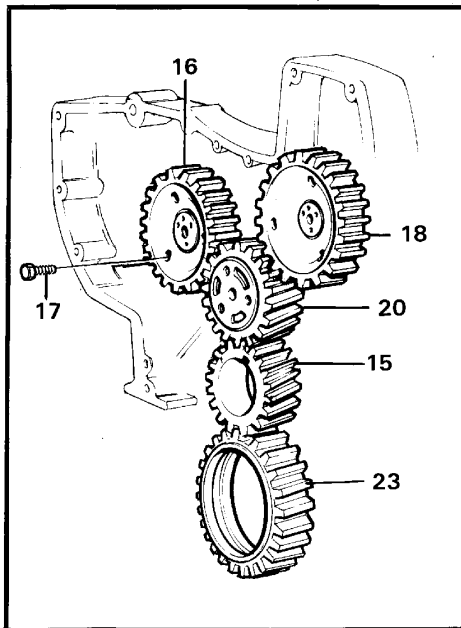

VOE466114	REQ							Shim		THICK = 0.20
VOE466183	REQ							Shim		THICK = 0.30
VOE466184	REQ							Shim		THICK = 0.50

VOLVO

Construction Equipment

Date: 2014/2/25	Image id: 18350A	Catalogue: 97320	Model: L120
Brand: Volvo BM	Serial: 5000-9000, 50000-70000	Group/Section: 21/200	Title: Camshaft

Pos	Part	Q1	Q2	Q3	Q4	Q5	PS	Kit	Description	Option(s)	Remark
1	VOE471413	1							Camshaft		ENG - 97292
	VOE3978505	1							Camshaft		ENG 97293 -
2	VOE950588	1							•Pin		
3	VOE465789	1							Flange		
4		7							Bushing		See ref 21/100
5	VOE471509	2							Screw		

6		1							Camshaft gear		See ref 21/250
7		3							Screw		See ref 21/250
8	VOE11030953	12							Tappet		
9	VOE421385	12							Push rod		ENG - 97292
	VOE8192698	12							Push rod		ENG 97293 -

Date: 2014/2/25	Image id: 18451A	Catalogue: 97320	Model: L120
Brand: Volvo BM	Serial: 5000-9000, 50000-70000	Group/Section: 21/250	Title: Timing gear casing and gears