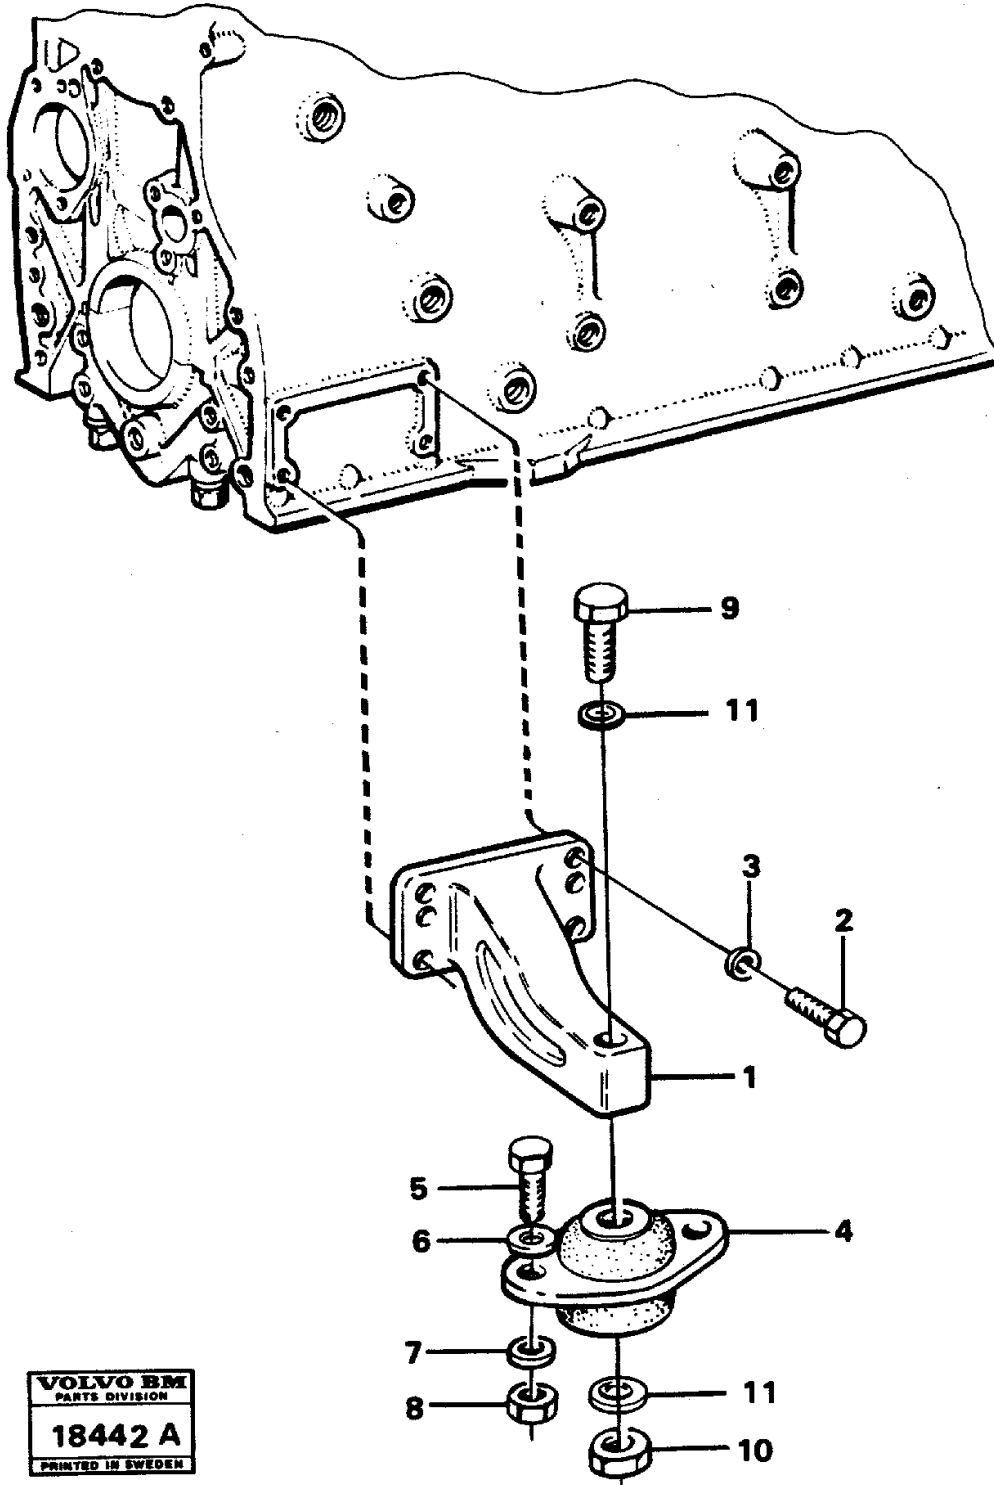

VOLVO

Construction Equipment

Date: 2014/2/25	Image id: 18442A	Catalogue: 97320	Model: L120
Brand: Volvo BM	Serial: 5000-9000, 50000-70000	Group/Section: 21/350	Title: Engine mounting

VOLVO BM
PARTS DIVISION
18442 A
PRINTED IN SWEDEN

Pos	Part	Q1	Q2	Q3	Q4	Q5	PS	Kit	Description	Option(s)	Remark