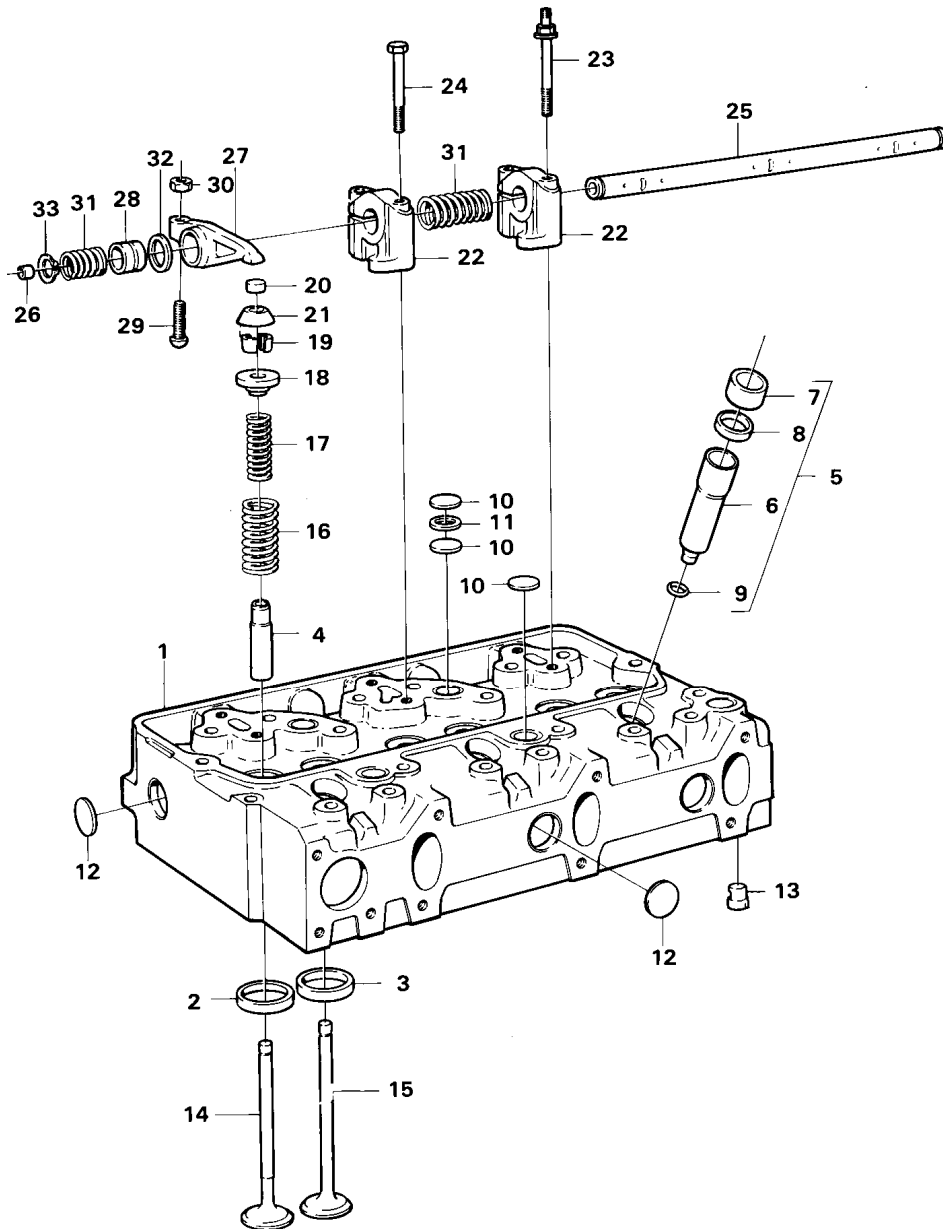

Date: 2014/2/25	Image id: 18352	Catalogue: 97320	Model: L120
Brand: Volvo BM	Serial: 5000-9000, 50000-70000	Group/Section: 21/300	Title: Cylinder head

Pos	Part	Q1	Q2	Q3	Q4	Q5	PS	Kit	Description	Option(s)	Remark