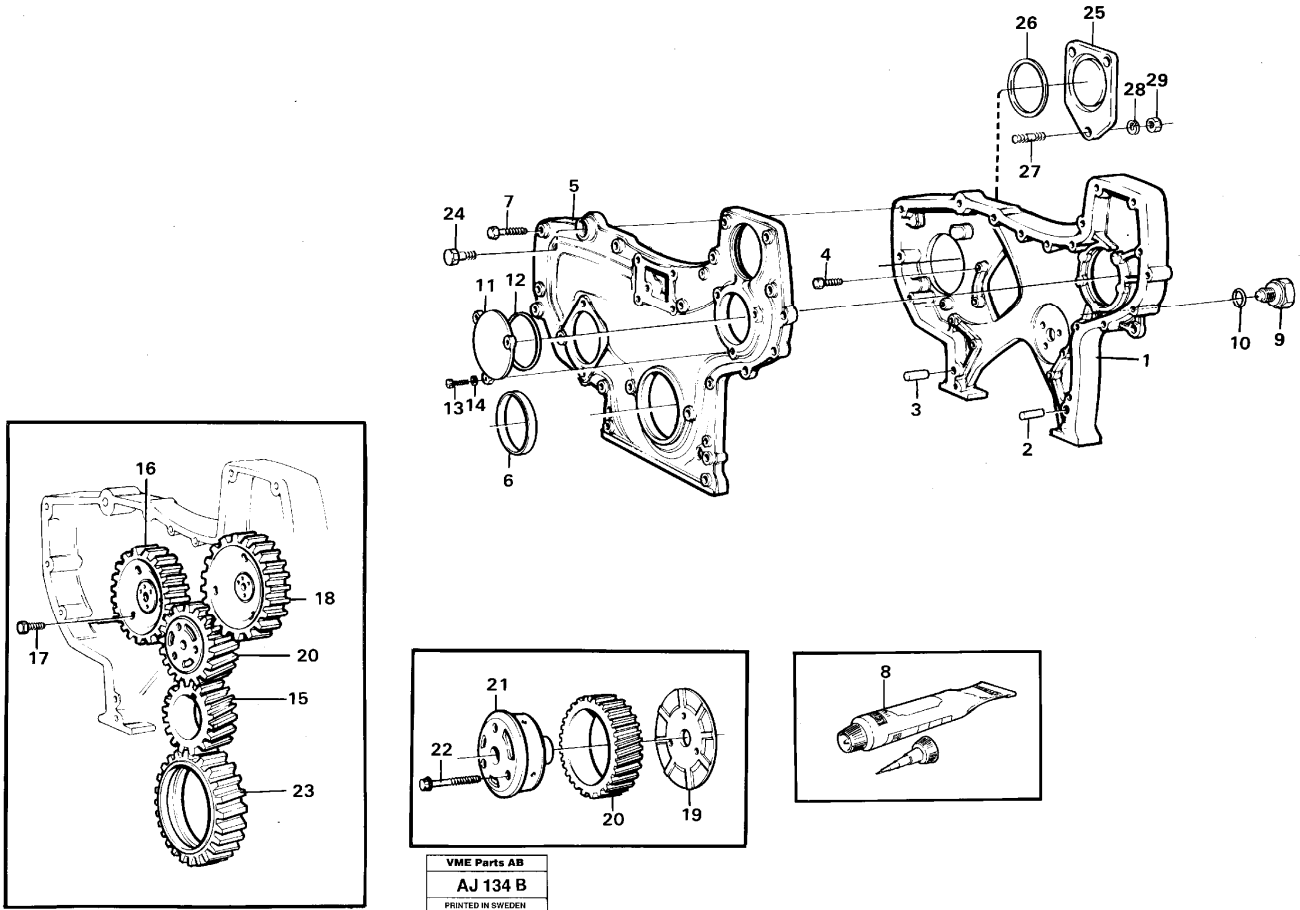

Date: 2014/2/25	Image id: AJ134B	Catalogue: 97710	Model: L120B
Brand: Volvo BM	Serial: 8100-10000, 60750-63000	Group/Section: 215/150	Title: Timing gear casing and gears

VME Parts AB
AJ 134 B
PRINTED IN SWEDEN

Pos	Part	Q1	Q2	Q3	Q4	Q5	PS	Kit	Description	Option(s)	Remark
1	VOE471505	1							Tmg Gear Casing		
2	VOE13941510	1							Pin		
3	VOE13941511	1							Pin		
4	VOE471534	2							Screw		L=28
	VOE471535	2							Screw		L=58
5	VOE471562	1					SS		Tmg Gear Cover		ENG - 69049
	VOE8192052	1					SS		Tmg Gear Cover		ENG 69050 - 82971
	VOE8192590	1							Tmg Gear Cover		ENG 82972 -
		1					NS		•Cover		
6	VOE477118	1							•Sealing ring		
7	VOE13947760	7							Flange screw		L=40
	VOE13948217	2							Flange screw		L=45
	VOE13965216	1							Screw		L=55
	VOE13965182	6							Flange screw		L=80