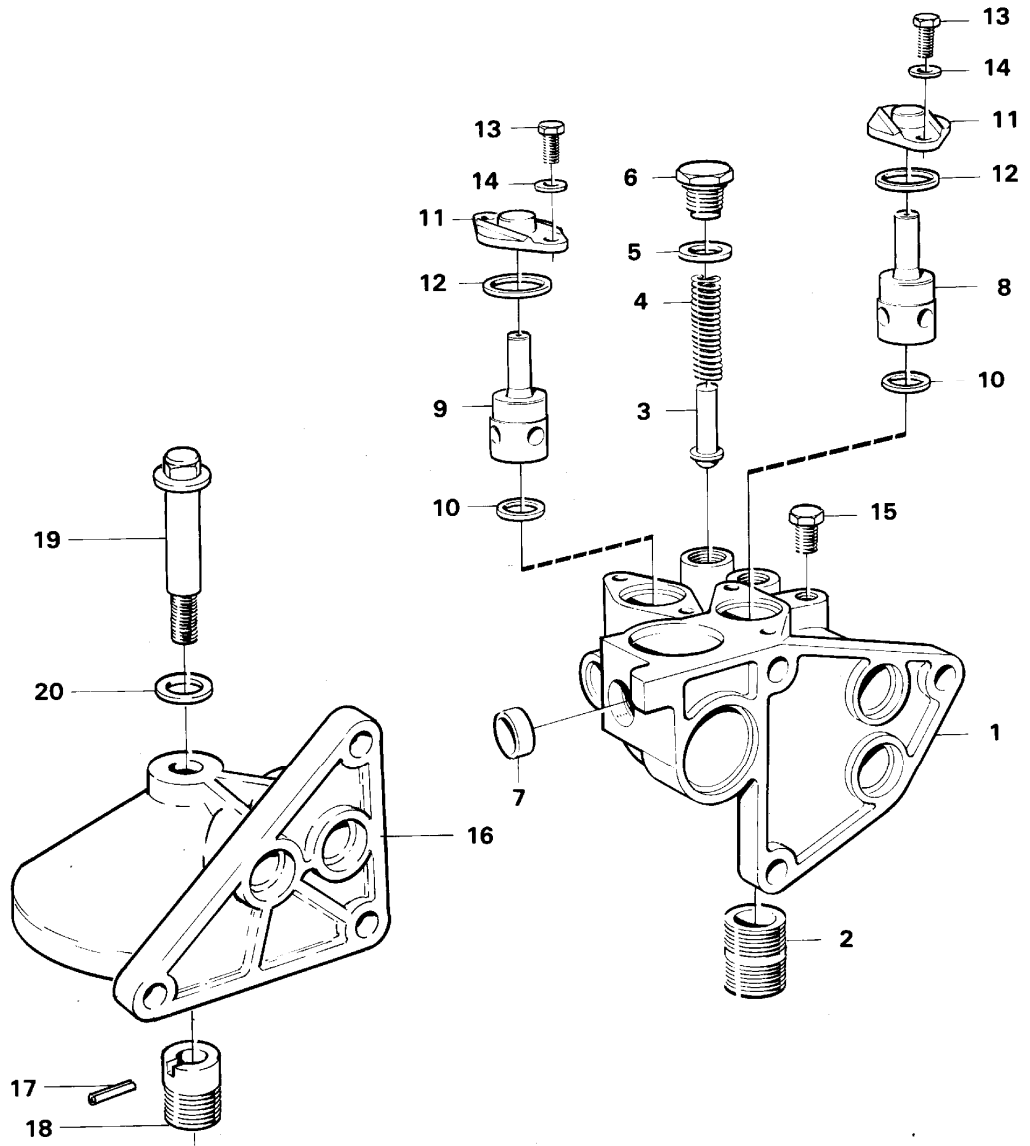

Date: 2014/2/25	Image id: AJ141A	Catalogue: 97710	Model: L120B
Brand: Volvo BM	Serial: 8100-10000, 60750-63000	Group/Section: 222/150	Title: Housing, oil filter

VME Parts AB
AJ 141 A
PRINTED IN SWEDEN

Pos	Part	Q1	Q2	Q3	Q4	Q5	PS	Kit	Description	Option(s)	Remark
	VOE11030601	1							Housing		
1		1					NS		•Housing		
2	VOE11030599	1							•Nipple		
3	VOE471085	1							•Valve cone		
4	VOE466653	1							•Compression spring		
5	VOE13947627	1							•Plane gasket		(VOE947627)
6	VOE471598	1							•Plug		
7	VOE13948811	1							•Cap plug