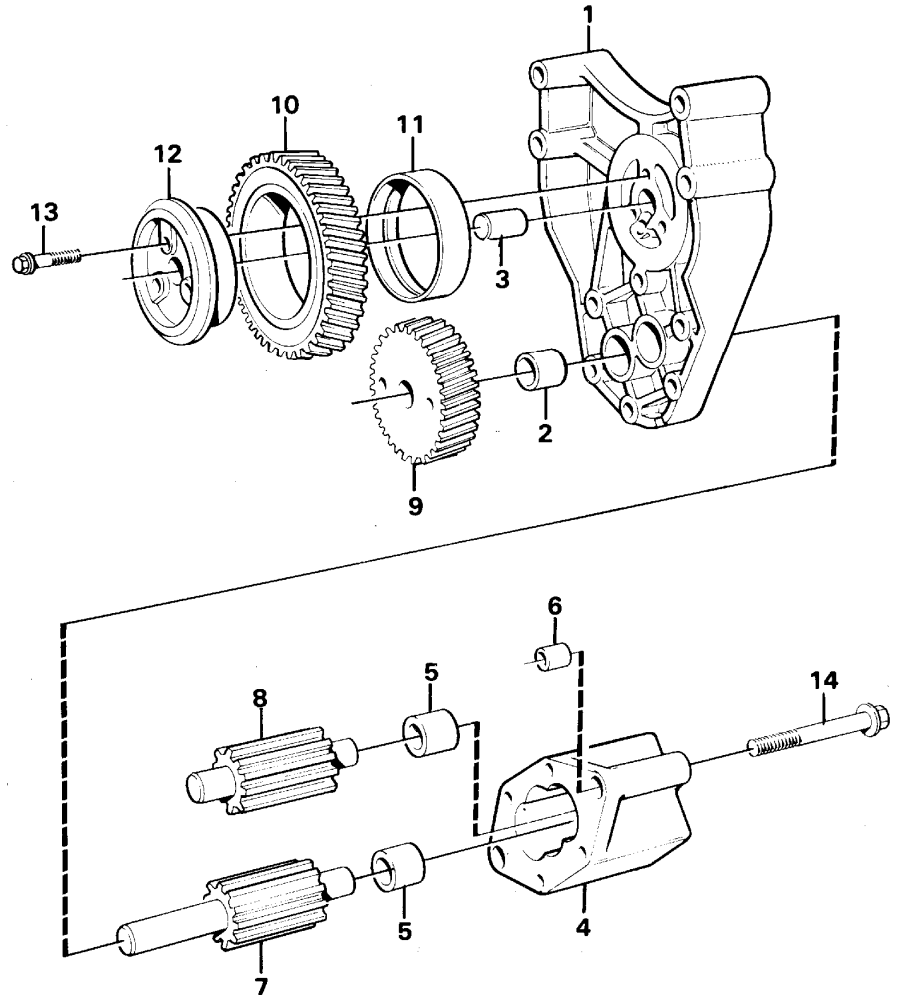

Date: 2014/2/25	Image id: AJ138A	Catalogue: 97710	Model: L120B
Brand: Volvo BM	Serial: 8100-10000, 60750-63000	Group/Section: 221/150	Title: Oil pump

VME Parts AB
AJ 138 A
PRINTED IN SWEDEN

Q1-Q5	Option	Option description	
Q1 477547			
Q2 864760			

Pos	Part	Q1	Q2	Q3	Q4	Q5	PS	Kit	Description	Option(s)	Remark
	VOE477547	1							Oil pump		ENG - 97292
	VOE864760		1						Oil pump		ENG 97293 -
1	VOE471571	1	1						•Bracket		
2	VOE470347	2	2					K	••Bushing		
3	VOE191171	1	1						••Pin		(VOE7191171)
4		1	1				NS		•Oil pump housing		
5	VOE470347	2	2					K	••Bushing