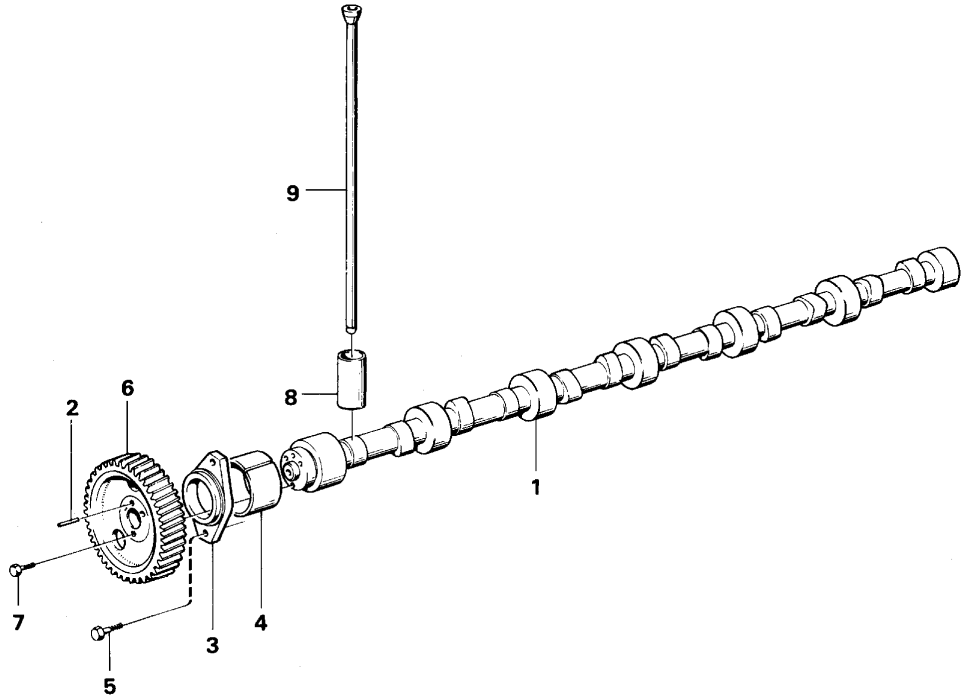

VOLVO

Construction Equipment

Date: 2014/2/25	Image id: AJ133A	Catalogue: 97710	Model: L120B
Brand: Volvo BM	Serial: 8100-10000, 60750-63000	Group/Section: 215/100	Title: Camshaft

VME Parts AB
AJ 133 A
PRINTED IN SWEDEN

Pos	Part	Q1	Q2	Q3	Q4	Q5	PS	Kit	Description	Option(s)	Remark
1	VOE471413	1							Camshaft		TD 71G, ENG - 97292
	VOE3978505	1							Camshaft		TD 71G, ENG 97293 -
	VOE477459	1							Camshaft		TD 73KBE, ENG - 97292
	VOE8192784	1							Camshaft		TD 73KBE, ENG 97293 -
2	VOE950588	1							•Pin		
3	VOE465789	1							Flange		
4		7							Bushing		See ref 212/100
5	VOE471509	2							Screw		
6		1							Camshaft gear		See ref 215/150
7		3							Screw		See ref 215/150
8	VOE11030953	12							Tappet		
9	VOE421385	12							Push rod		ENG - 97292
	VOE8192698	12							Push rod		ENG 97293 -