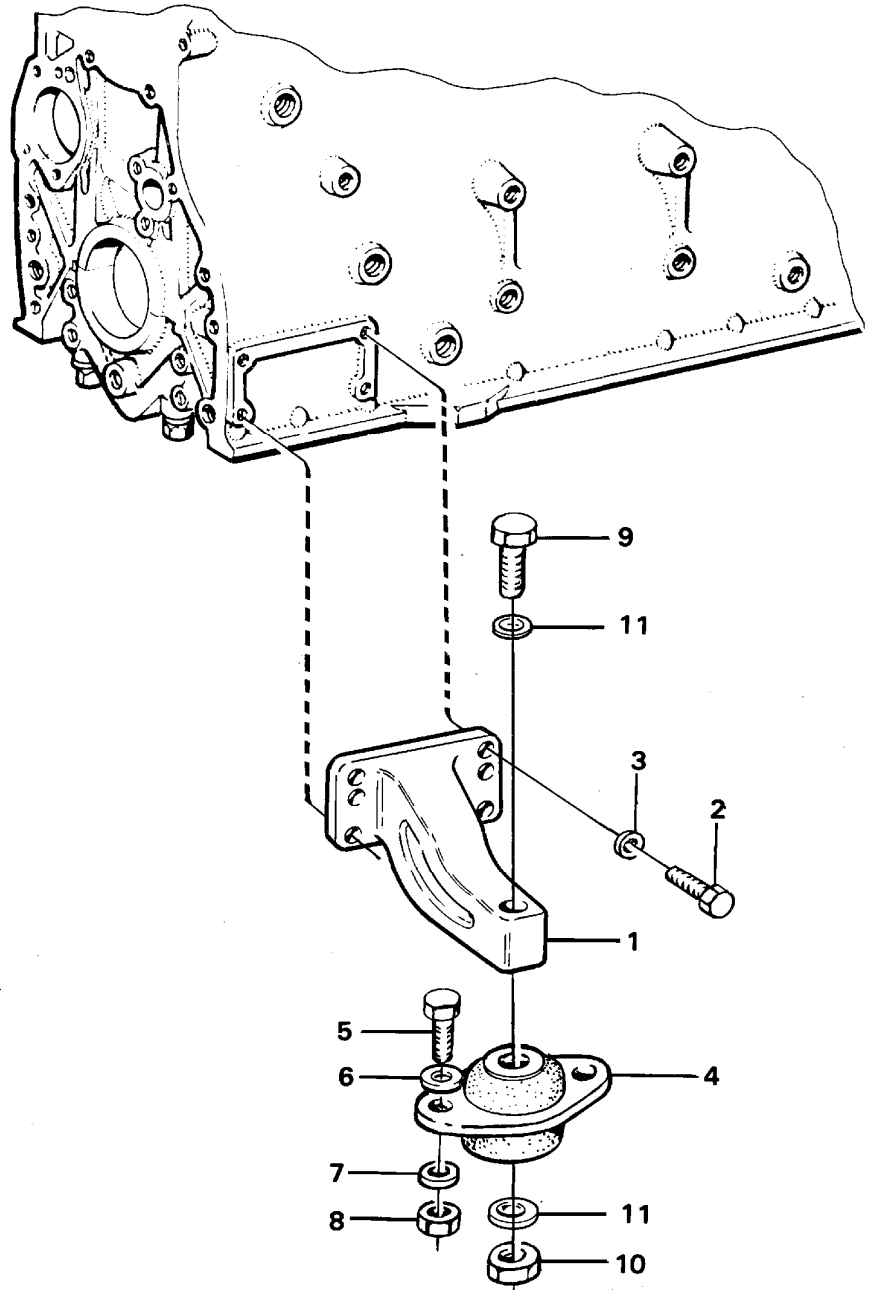

Date: 2014/2/25	Image id: AJ136A	Catalogue: 97710	Model: L120B
Brand: Volvo BM	Serial: 8100-10000, 60750-63000	Group/Section: 218/100	Title: Engine mounting

VME Parts AB
AJ 136 A
PRINTED IN SWEDEN

Pos	Part	Q1	Q2	Q3	Q4	Q5	PS	Kit	Description	Option(s)	Remark
1	VOE4856778	2							Engine Mounting		
2	VOE13970975	8							Hexagon screw		
3	VOE13955897	8							Washer		
4	VOE342812	2							Rubber cushion		(VOE7342812)
5	VOE13970950	4							Hexagon screw