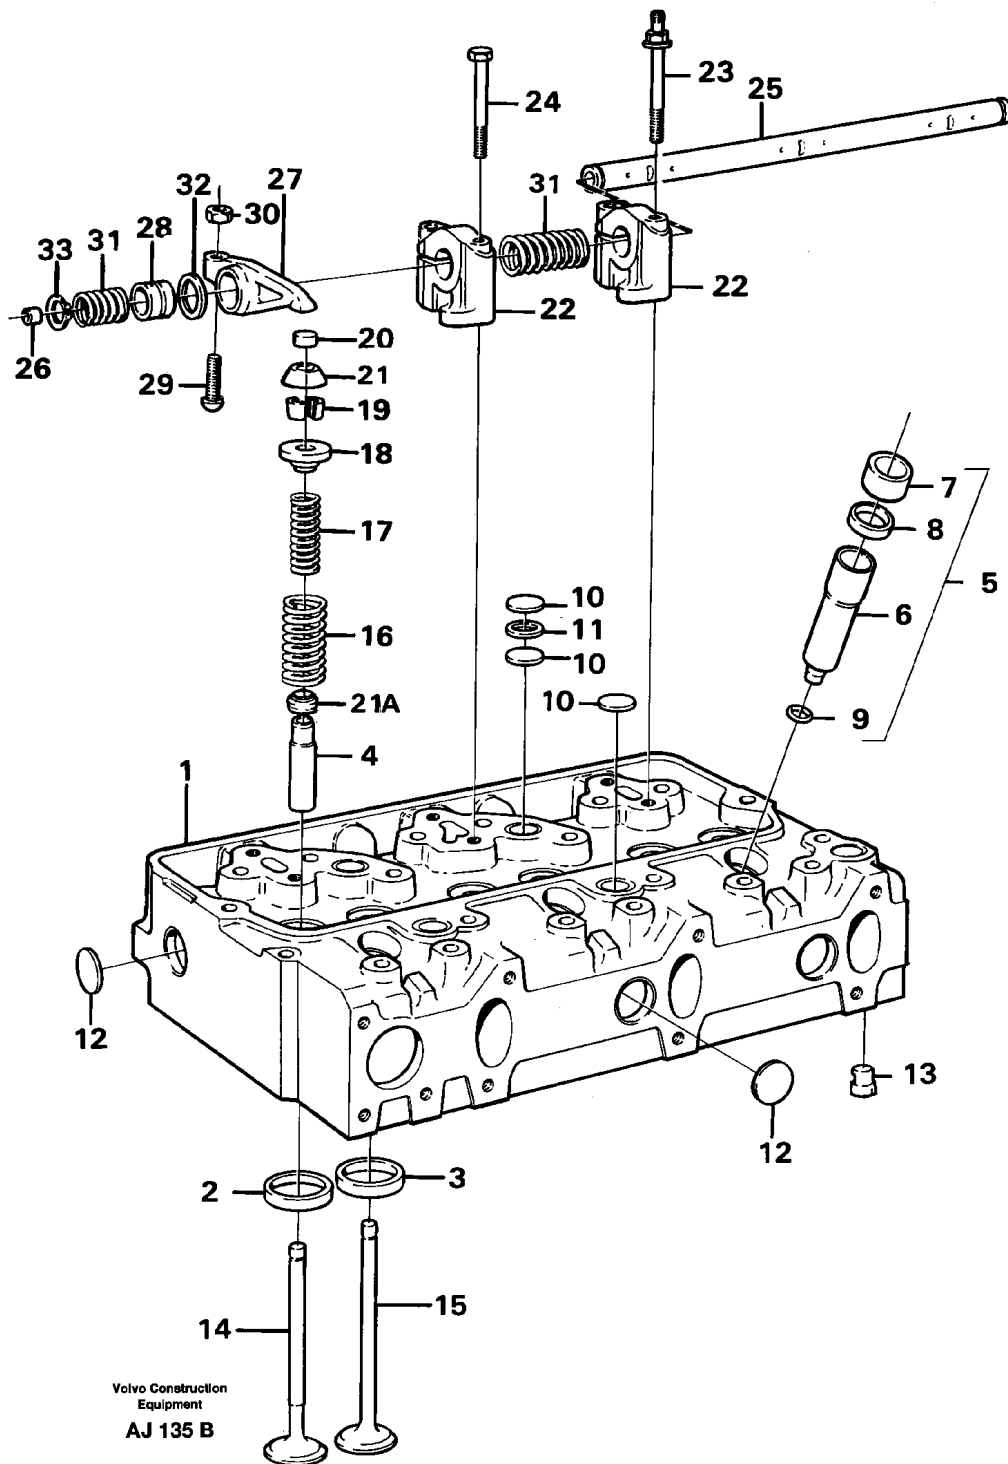

Date: 2014/2/25	Image id: AJ135B	Catalogue: 97710	Model: L120B
Brand: Volvo BM	Serial: 8100-10000, 60750-63000	Group/Section: 211/100	Title: Cylinder head

Q1-Q5	Option	Option description