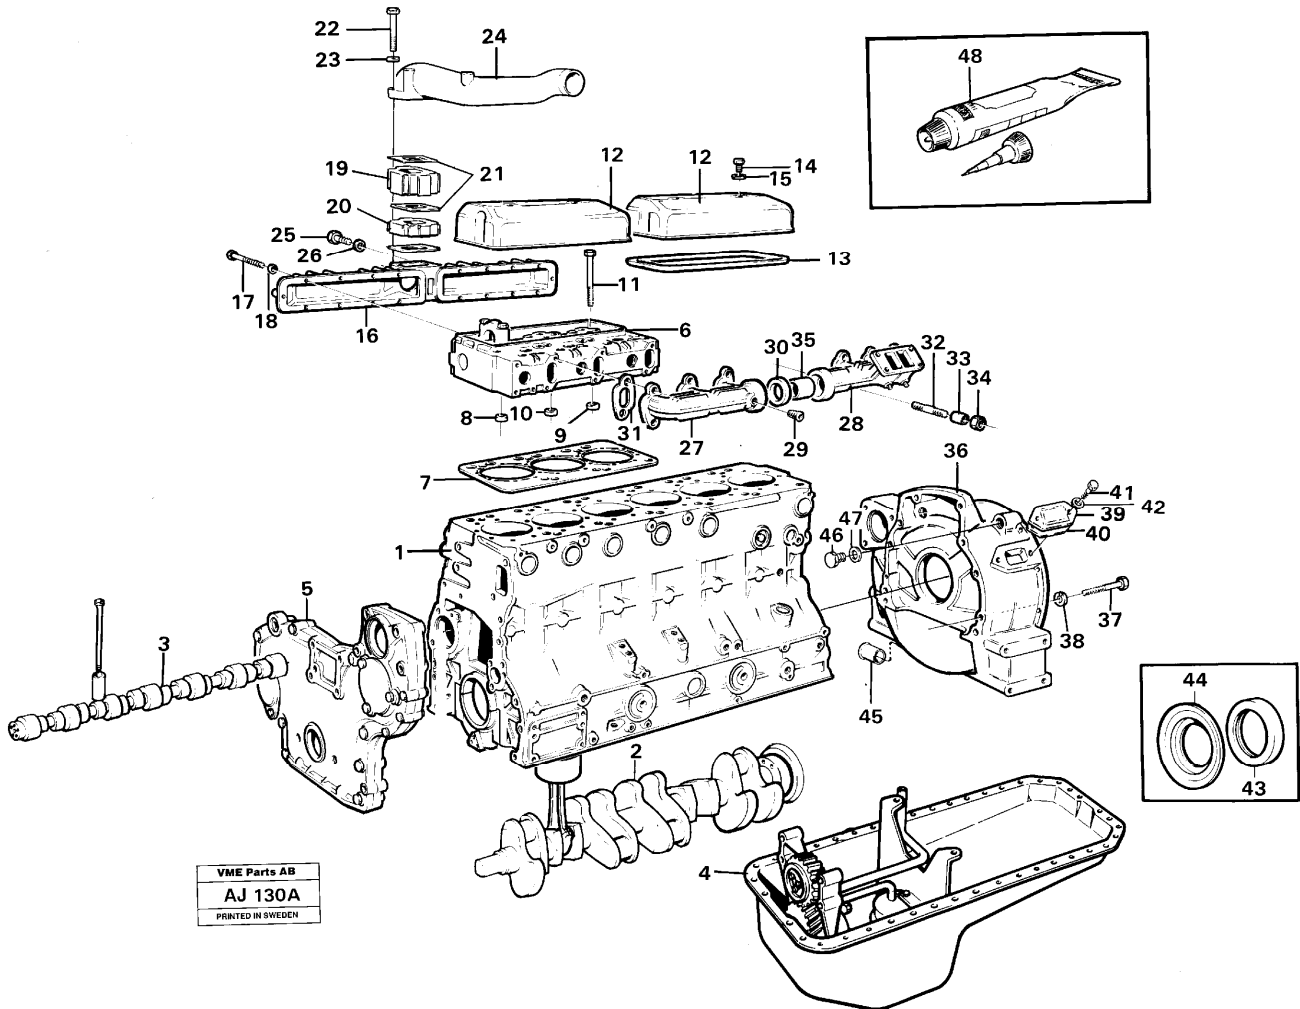

Date: 2014/2/25	Image id: AJ130A	Catalogue: 97710	Model: L120B
Brand: Volvo BM	Serial: 8100-10000, 60750-63000	Group/Section: 210/150	Title: Engine with fitting parts

Pos	Part	Q1	Q2	Q3	Q4	Q5	PS	Kit	Description	Option(s)	Remark
	VOE15003916	1							Engine		(VOE497285)TD 71G
	VOE497996	1					OP		Engine	VOE92005	TD 73KBE
1		1							Cylinder block		See ref 212/100
2		1							Crankshaft		See ref 213/100
3		1							Camshaft		See ref 215/100
4		1							Lubricating system		SEE GROUP 22
5		1							Timing gear casing		See ref 215/150
6		2							Cylinder head		See ref 211/100
	VOE276816	2							Gasket kit		
7		2					NS		•Gasket		
8	VOE465784	12							•Sealing		
9	VOE466421	16							•Sealing ring		