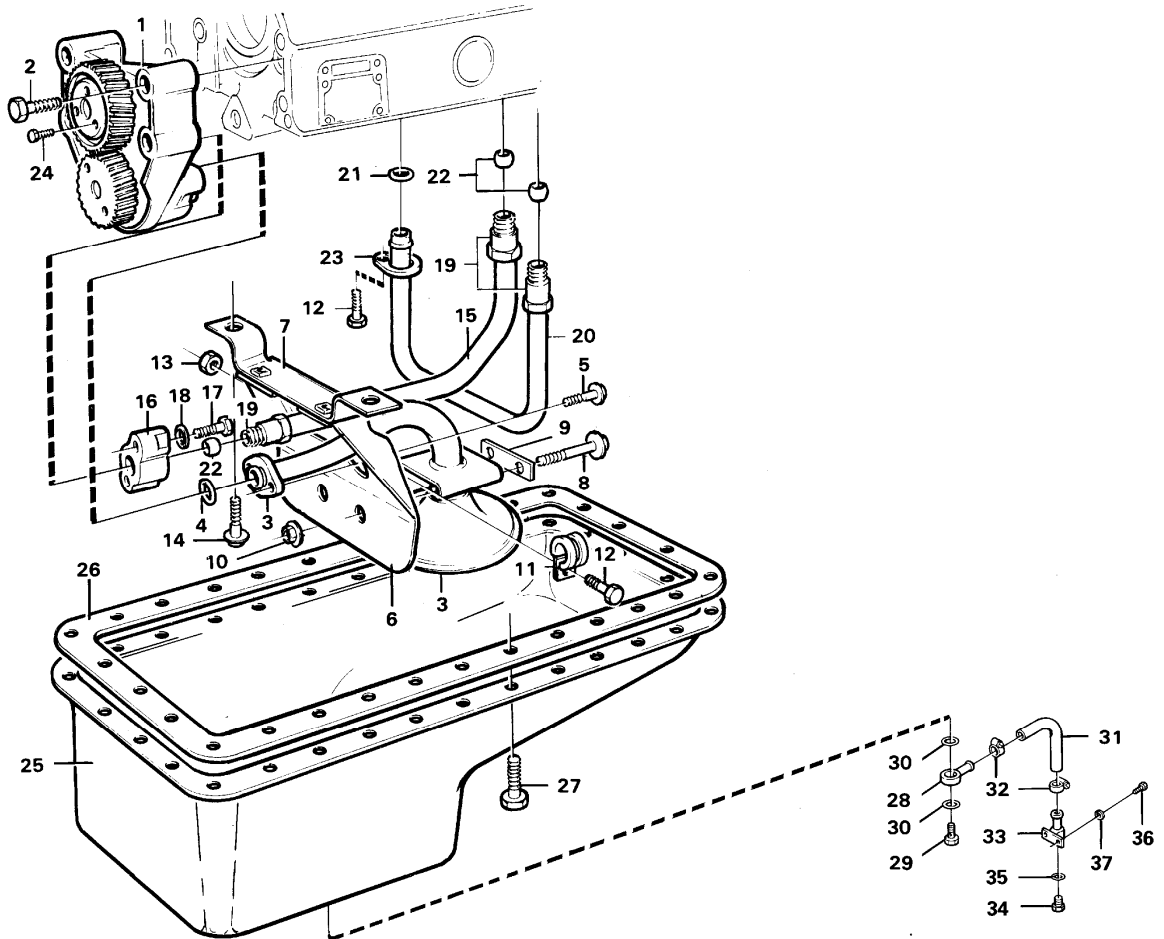

Date: 2014/2/25	Image id: AJ137A	Catalogue: 97710	Model: L120B
Brand: Volvo BM	Serial: 8100-10000, 60750-63000	Group/Section: 221/100	Title: Lubricating oil system

VME Parts AB
AJ 137 A
PRINTED IN SWEDEN

Pos	Part	Q1	Q2	Q3	Q4	Q5	PS	Kit	Description	Option(s)	Remark
1		1							Oil pump		See ref 221/150
2	VOE471513	4							Screw		
3	VOE4772100	1							Suction pipe		TD71G,ENG - 97292 TD73KBE
	VOE11030171	1							Suction pipe		TD71G, ENG 97293 -
4	VOE470383	2							Sealing ring		
5	VOE13965183	2							Flange screw		TD71G, ENG - 97292 TD73KBE, ENG - 101505
	VOE13965184	2							Flange screw		TD71G, ENG 97293 - TD73KBE, ENG 101506 -
6	VOE4772097	1							Baffle plate		ENG - 97292
	VOE11032801	1							Baffle plate		ENG 97293 -