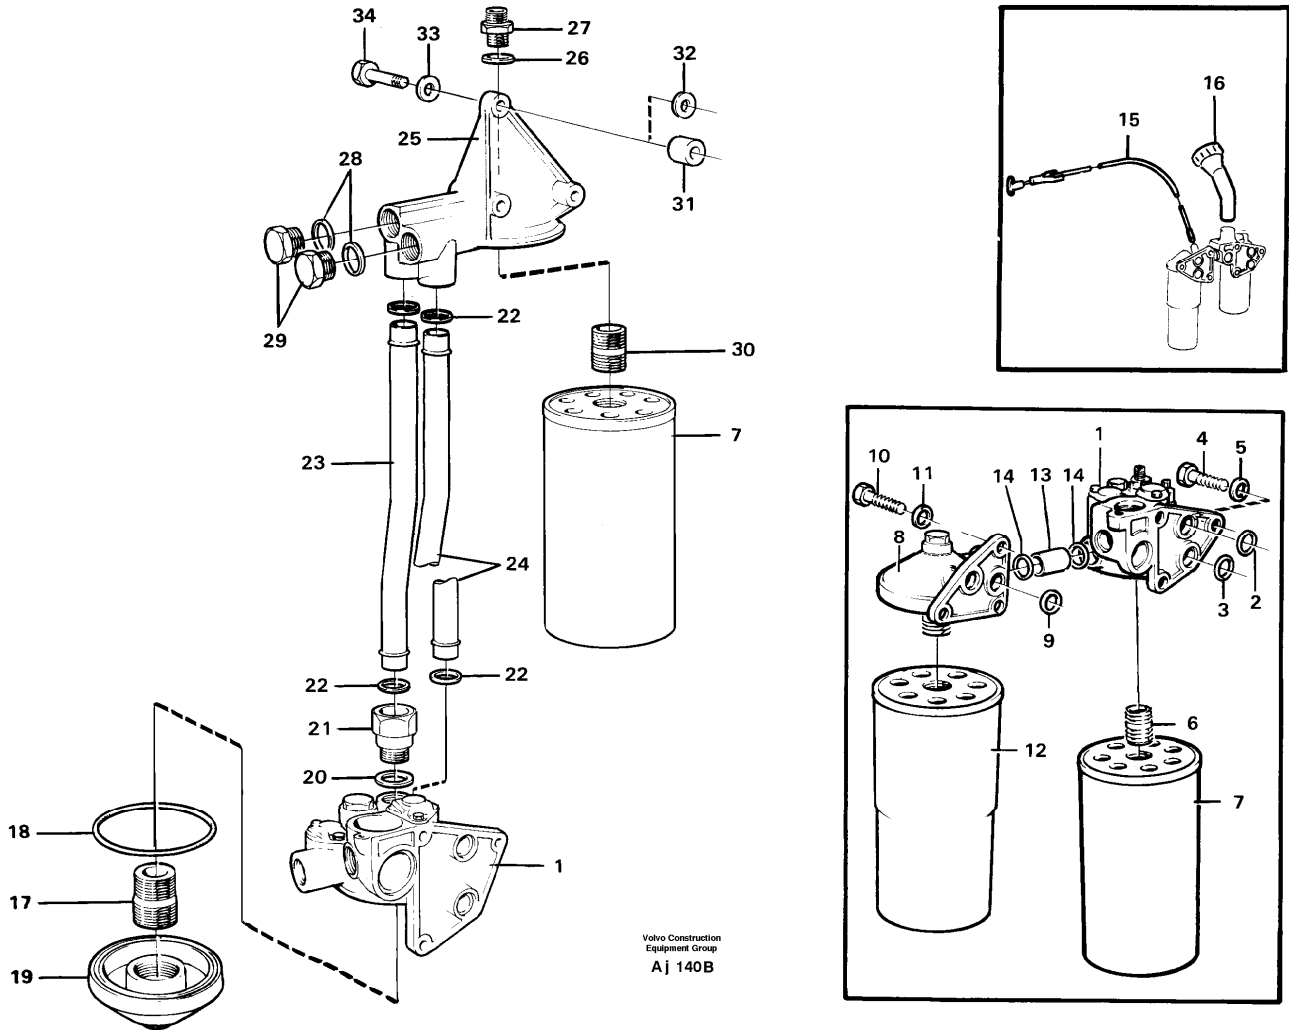

Date: 2014/2/25	Image id: AJ140B	Catalogue: 97710	Model: L120B
Brand: Volvo BM	Serial: 8100-10000, 60750-63000	Group/Section: 222/100	Title: Oil filter

Pos	Part	Q1	Q2	Q3	Q4	Q5	PS	Kit	Description	Option(s)	Remark
1		1							Filter Housing		See ref 222/150
2	VOE13949656	2							O-ring		
3	VOE13949722	1							O-ring		
4	VOE946329	2							Flange screw		L=25
	VOE13965222	1							Screw		L=65
5	VOE941908	3							Spring Washer		
6		1							Nipple		See ref 222/150
7	VOE466634	1							Oil Filter		
8		1							Housing		See ref 222/150
9	VOE13949656	2							O-ring