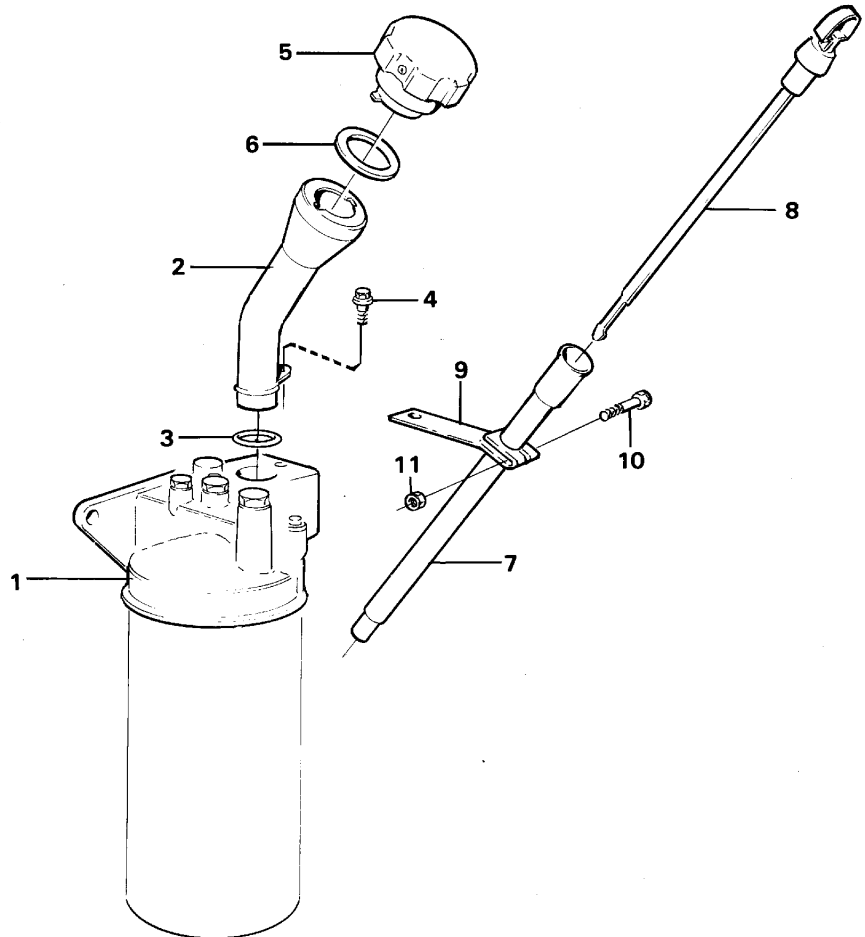

Date: 2014/2/25	Image id: AJ142A	Catalogue: 97710	Model: L120B
Brand: Volvo BM	Serial: 8100-10000, 60750-63000	Group/Section: 222/200	Title: Oil filler and dipstick

VME Parts AB
AJ 142 A
PRINTED IN SWEDEN

Pos	Part	Q1	Q2	Q3	Q4	Q5	PS	Kit	Description	Option(s)	Remark
1		1							Filter Housing		See ref 222/150
2	VOE4772233	1							Oil filler pipe		
3	VOE421629	1							Sealing ring		
4	VOE946440	1							Flange screw		
5	VOE421753	1							Filler cap		
6	VOE1275379	1							Gasket		(VOE940096)
7	VOE4772103	1							Tube		
8	VOE4772191	1							Dipstick		
	VOE925054	1							•O-ring		
9	VOE4772104	1							Clamp		
10	VOE13948356	1							Flange screw		
11	VOE13945407	1							Nut