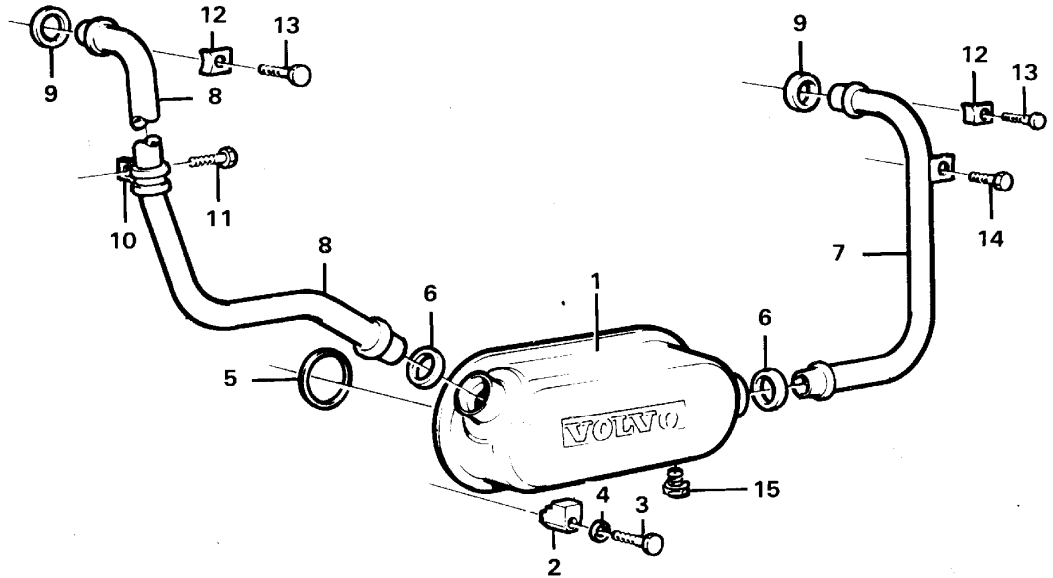

VOLVO

Construction Equipment

Date: 2014/2/25	Image id: AJ139A	Catalogue: 97710	Model: L120B
Brand: Volvo BM	Serial: 8100-10000, 60750-63000	Group/Section: 223/100	Title: Oil cooler

VME Parts AB
AJ 139 A
PRINTED IN SWEDEN

Pos	Part	Q1	Q2	Q3	Q4	Q5	PS	Kit	Description	Option(s)	Remark
1	VOE1661254	1							Oil Cooler		
2	VOE471804	4							Retainer		
3	VOE970952	2							Hexagon screw		(VOE13970952)L=50
	VOE13970953	2							Hexagon screw		L=55
4	VOE955895	4							Washer		
5	VOE471467	2							Sealing ring		
6	VOE471708	2							Sealing ring		
7	VOE3978502	1							Coolant Pipe		(VOE421650)
8	VOE849673	1							Pipe		
9	VOE471637	2							Sealing ring		
10	VOE968508	1							Clamp		
11	VOE946440	1							Flange screw		
12	VOE421654	2							Clamp		
13	VOE946440	1							Flange screw		L=16
	VOE13949846	1							Screw		L=20
14	VOE946441	1							Flange screw