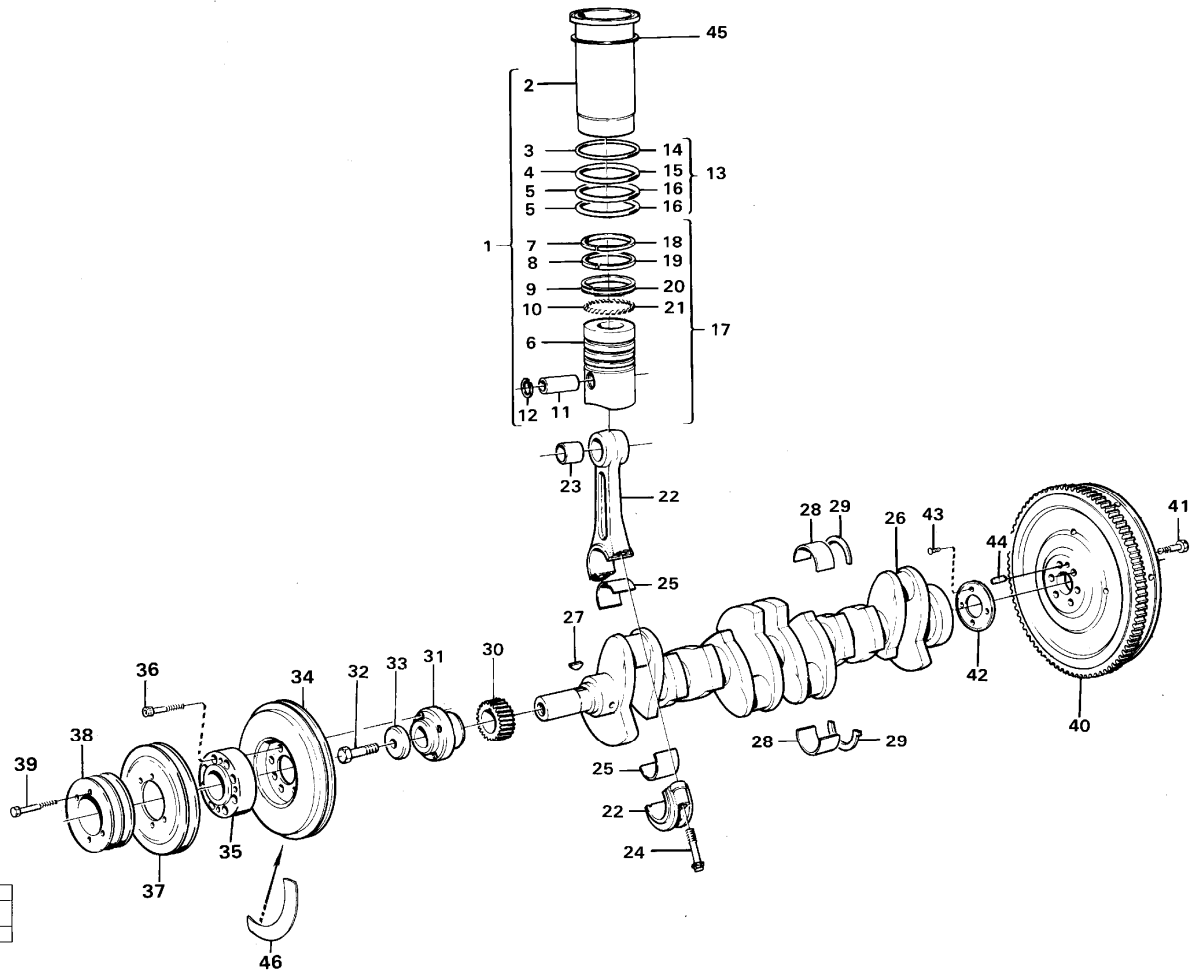

Date: 2014/2/25	Image id: AJ132B	Catalogue: 97710	Model: L120B
Brand: Volvo BM	Serial: 8100-10000, 60750-63000	Group/Section: 213/100	Title: Crankshaft and related parts

Q1-Q5	Option	Option description	
Q1 TD 71G			
Q2 TD 73KBE			

Pos	Part	Q1	Q2	Q3	Q4	Q5	PS	Kit	Description	Option(s)	Remark
1	VOE275628	6							Cylinder liner kit		ENG - 97292
	VOE11704454	6							Cylinder liner kit		ENG 97293 -
	VOE275641		6						Cylinder liner kit		ENG - 97292
	VOE276900		6						Cylinder liner kit		ENG 97293 -
2	VOE3978520	1					OP		•Cylinder liner		
	VOE3978530		1				NS		•Cylinder Liner		
3		1	1				NS		•Seal ring		
4		1	1				NS		•Seal ring		
5		2					NS		•Seal ring