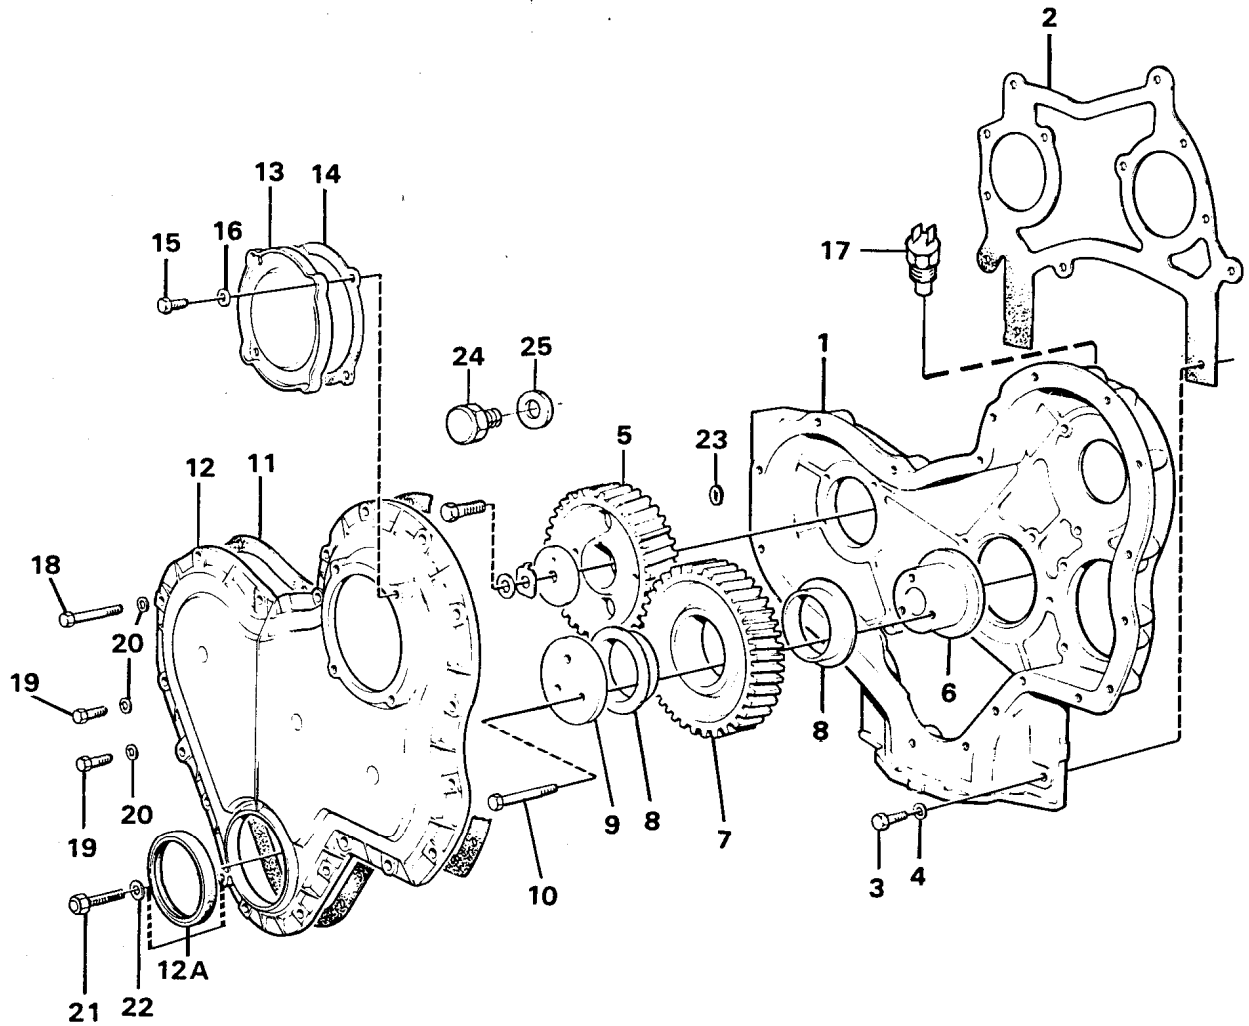

Date: 2013/11/16	Image id: 14381C	Catalogue: 97671	Model: L30
Brand: Volvo BM	Serial: 1-10000	Group/Section: 21/250	Title: Timing gears and timing gear casing

VME Parts Sweden AB
14381 C
PRINTED IN SWEDEN

Pos	Part	Q1	Q2	Q3	Q4	Q5	PS	Kit	Description	Option(s)	Remark
1	VOE11993542	1					OP		Cap		
2	VOE11993147	1							Gasket		
3	VOE955657	9							Screw		
4	VOE13941907	8							Spring Washer		(VOE941907)
	VOE6613235	1					NS		Washer		
5		1							Camshaft gear		See ref 21/200