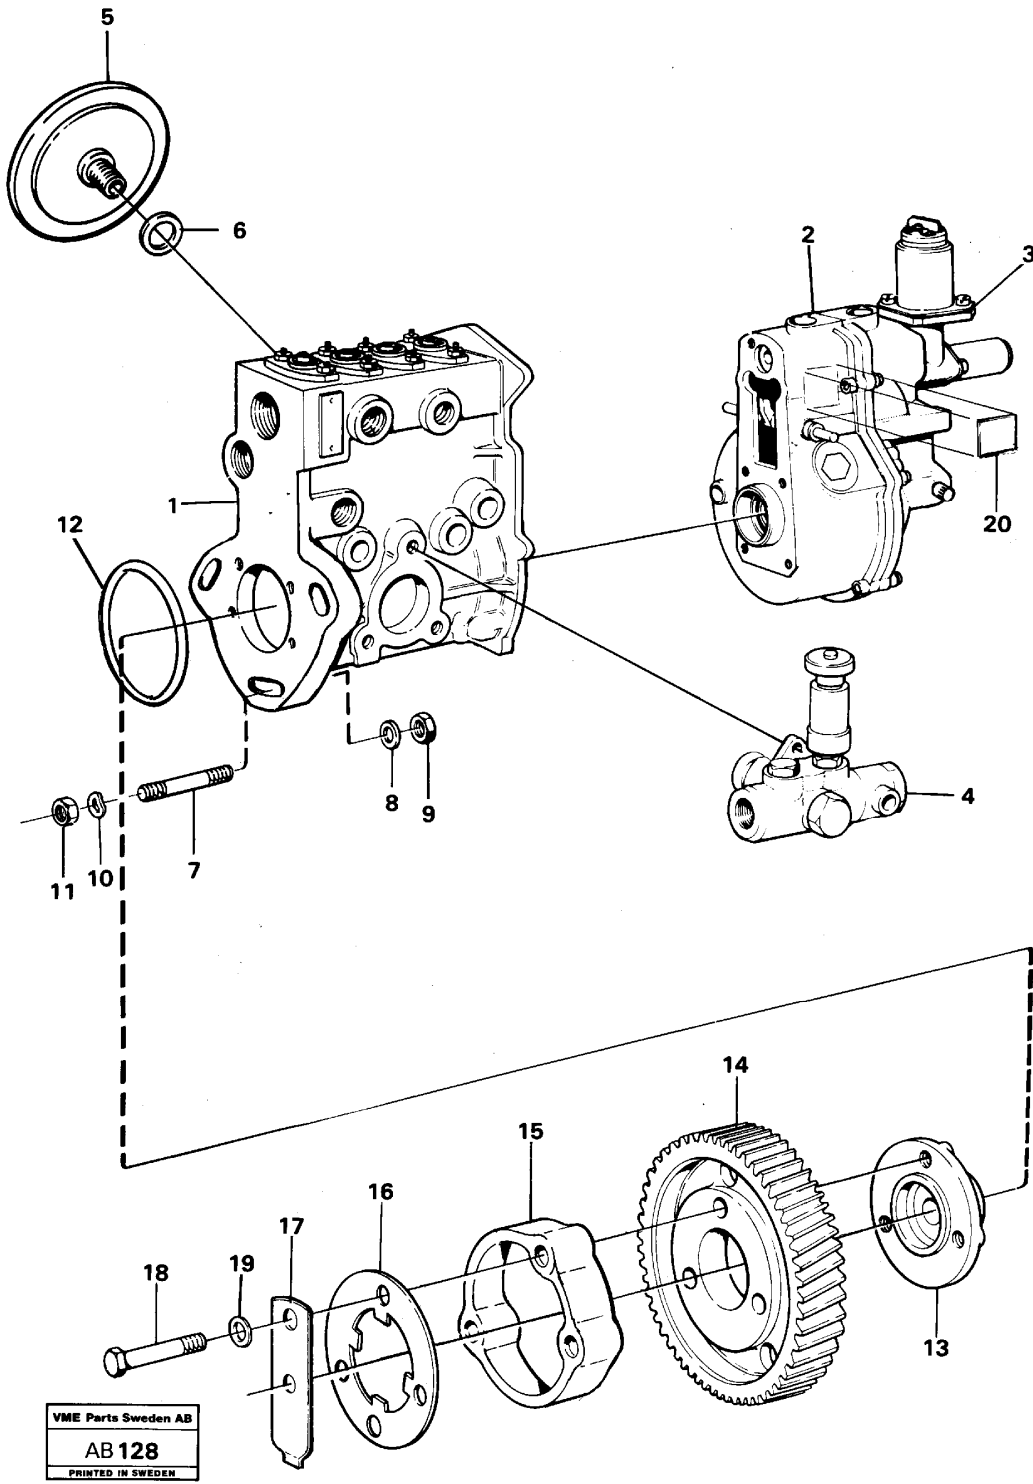

Date: 2014/1/23	Image id: AB128	Catalogue: 97693	Model: L50
Brand: Volvo BM	Serial: 6401-7000, 60301-70000	Group/Section: 23/200	Title: Fuel injection pump with fitting parts

VME Parts Sweden AB
AB 128
PRINTED IN SWEDEN

Pos	Part	Q1	Q2	Q3	Q4	Q5	PS	Kit	Description	Option(s)	Remark