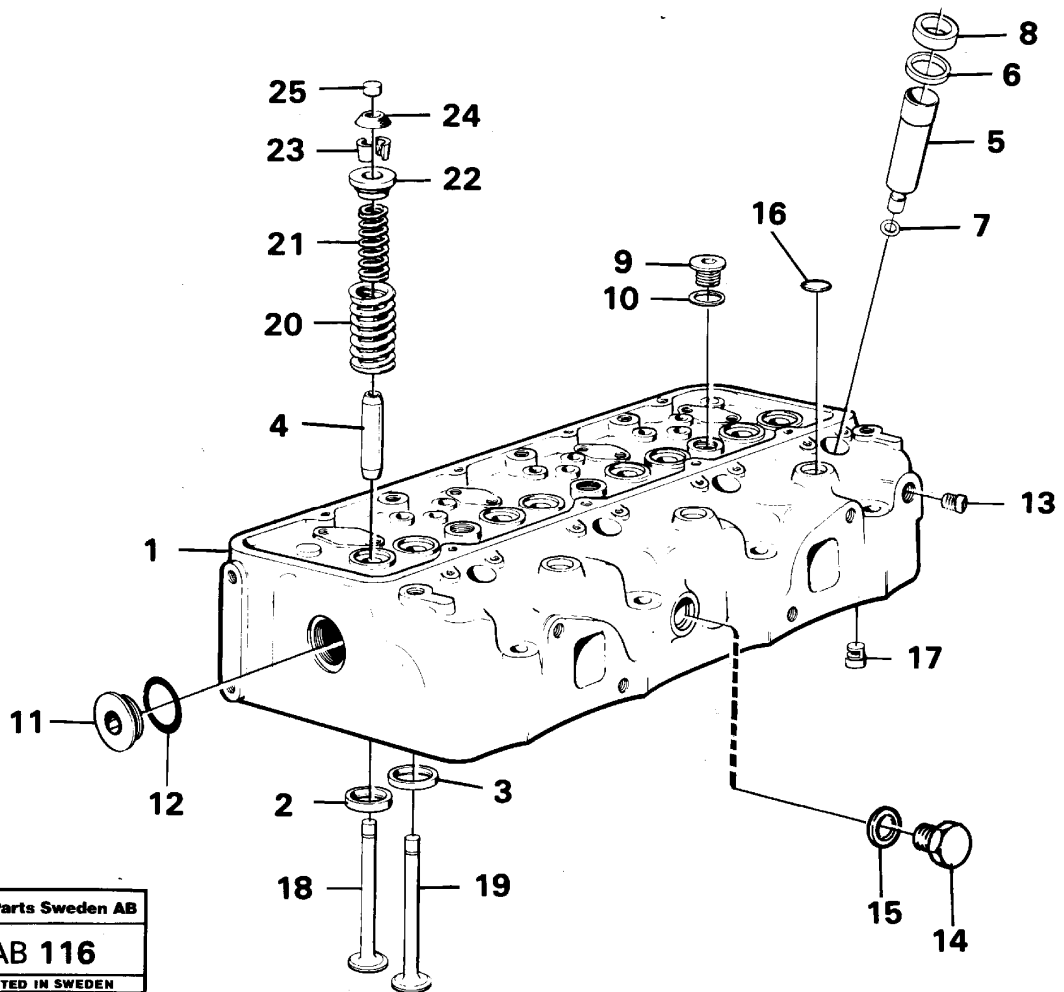

Date: 2014/1/23	Image id: AB116	Catalogue: 97693	Model: L50
Brand: Volvo BM	Serial: 6401-7000, 60301-70000	Group/Section: 21/100	Title: Cylinder head

VME Parts Sweden AB
AB 116
PRINTED IN SWEDEN

Pos	Part	Q1	Q2	Q3	Q4	Q5	PS	Kit	Description	Option(s)	Remark