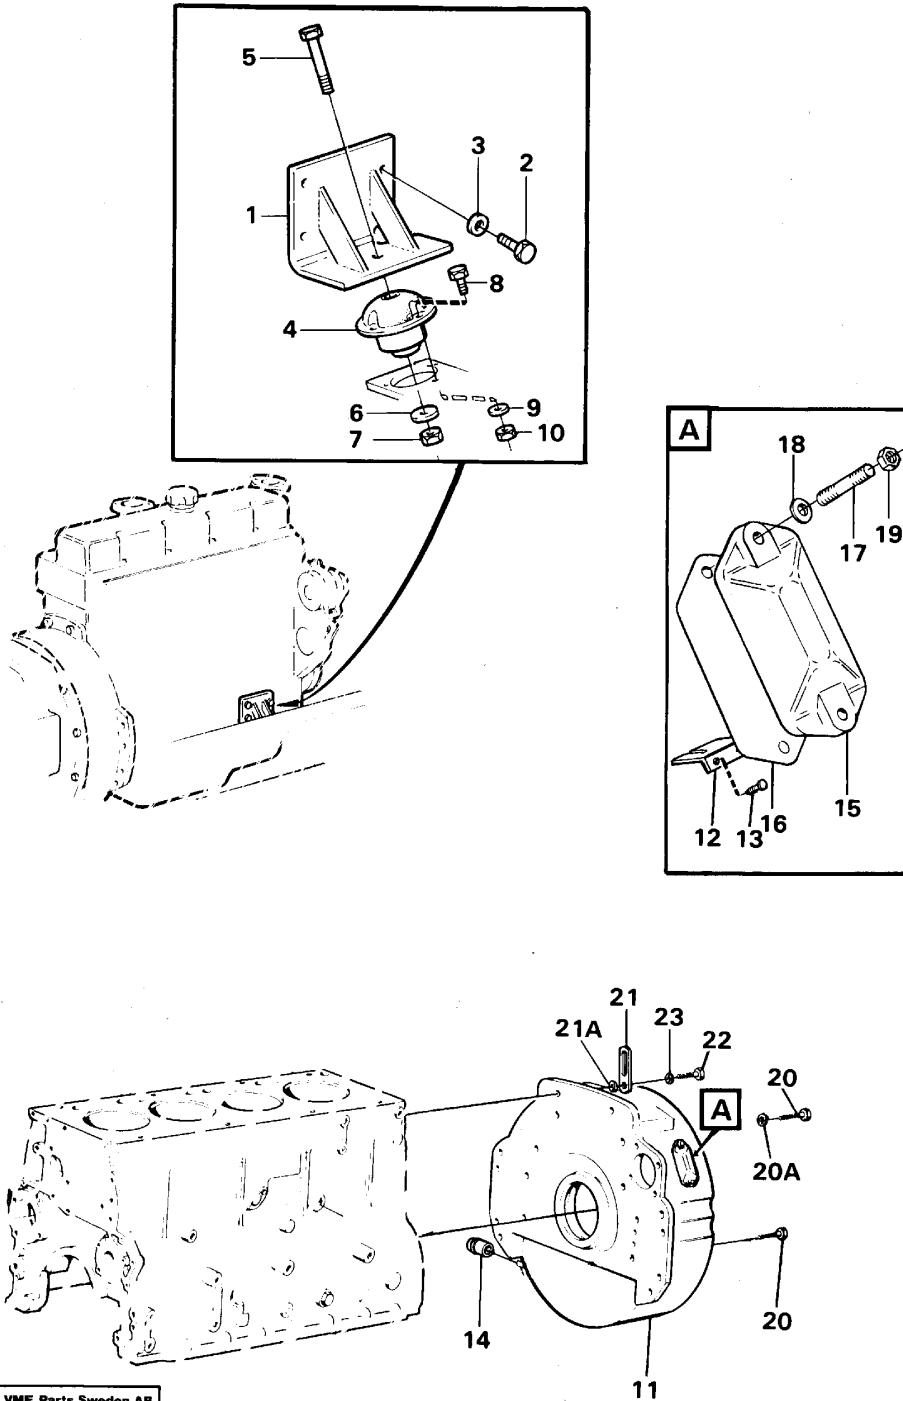

Date: 2014/1/23	Image id: AB123	Catalogue: 97693	Model: L50
Brand: Volvo BM	Serial: 6401-7000, 60301-70000	Group/Section: 21/450	Title: Engine support and flywheel housing

VME Parts Sweden AB
AB123
PRINTED IN SWEDEN

Pos	Part	Q1	Q2	Q3	Q4	Q5	PS	Kit	Description	Option(s)	Remark