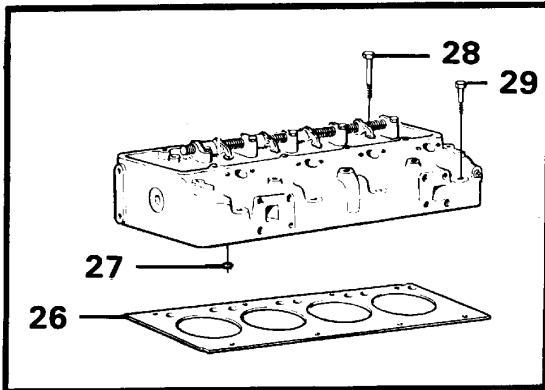

Date: 2014/1/23	Image id: AB116	Catalogue: 97693	Model: L50
Brand: Volvo BM	Serial: 6401-7000, 60301-70000	Group/Section: 21/100	Title: Cylinder head

VME Parts Sweden AB
AB 116
PRINTED IN SWEDEN

Pos	Part	Q1	Q2	Q3	Q4	Q5	PS	Kit	Description	Option(s)	Remark