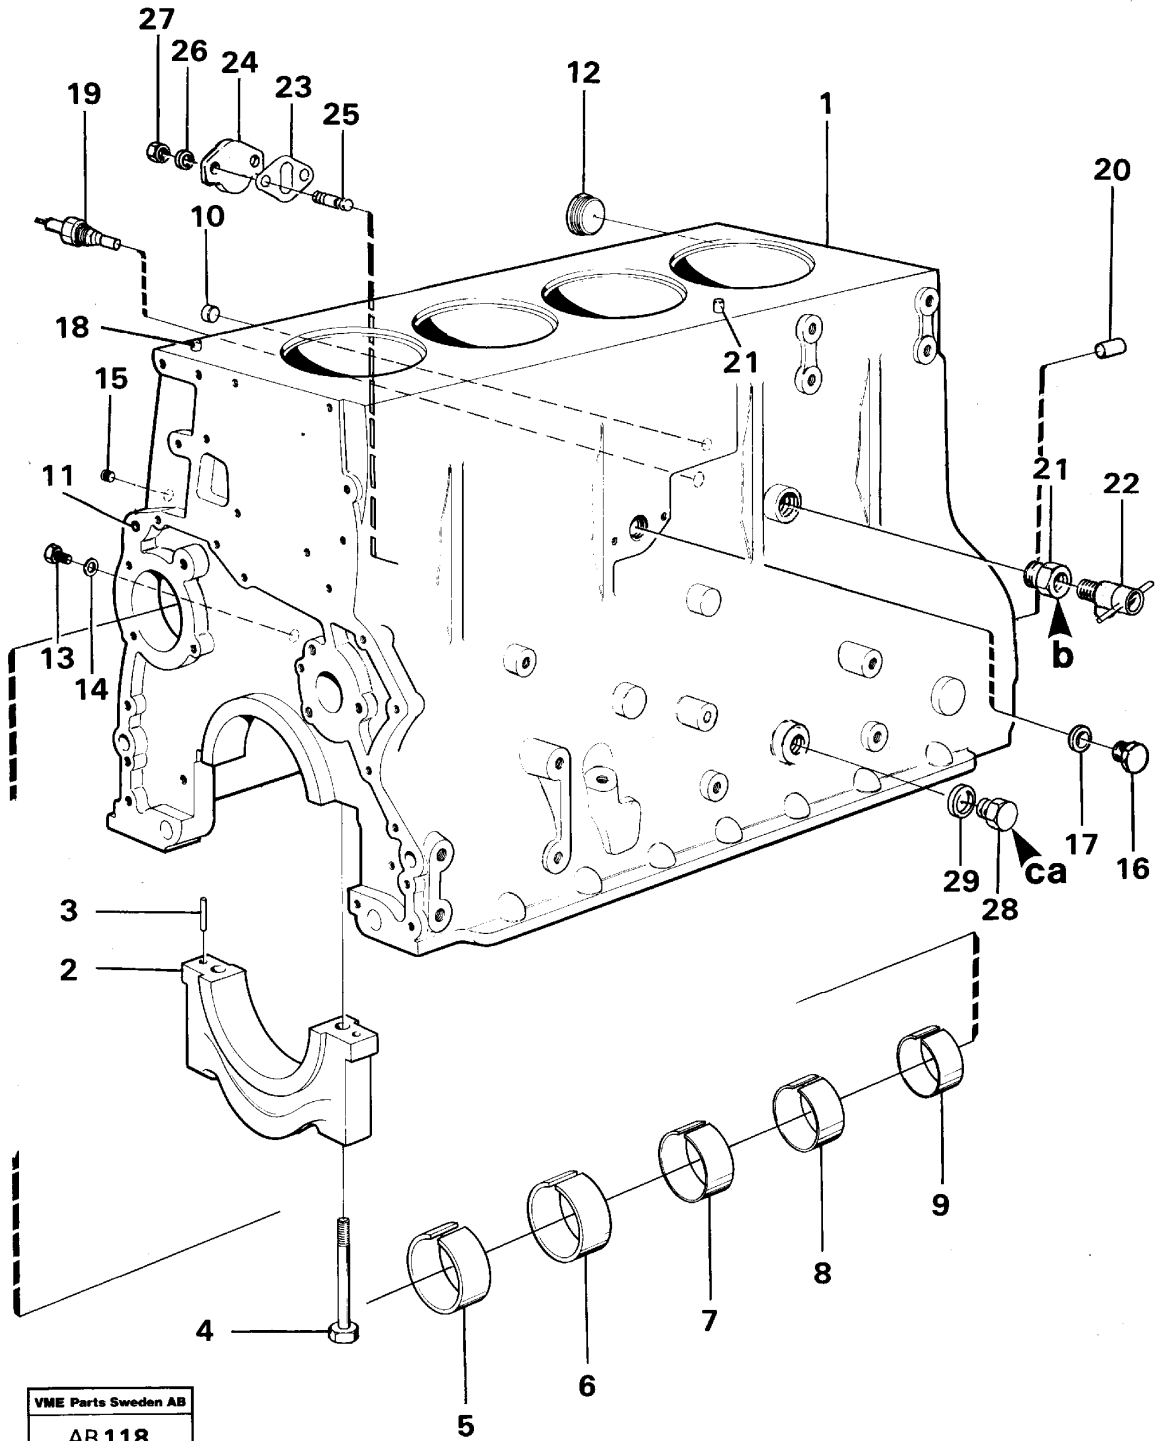

Date: 2014/1/23	Image id: AB118	Catalogue: 97693	Model: L50
Brand: Volvo BM	Serial: 6401-7000, 60301-70000	Group/Section: 21/150	Title: Cylinder block

VME Parts Sweden AB
AB 118
PRINTED IN SWEDEN

Pos	Part	Q1	Q2	Q3	Q4	Q5	PS	Kit	Description	Option(s)	Remark