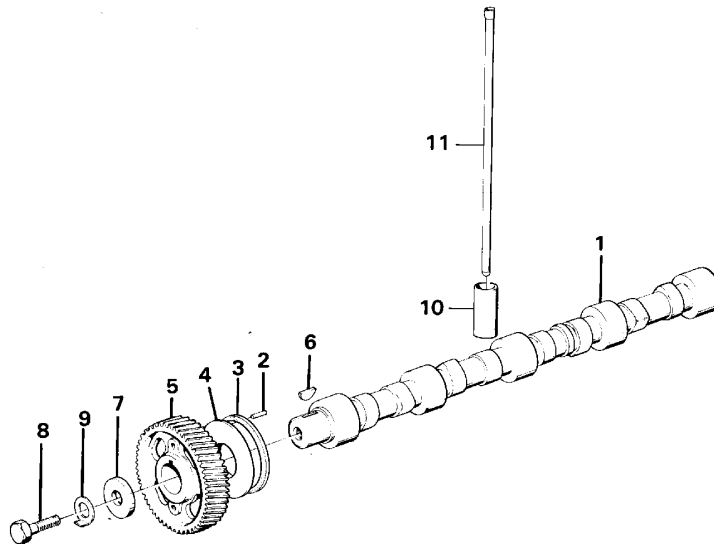

Date: 2014/1/23	Image id: AB117	Catalogue: 97693	Model: L50
Brand: Volvo BM	Serial: 6401-7000, 60301-70000	Group/Section: 21/250	Title: Valve mechanism

VME Parts Sweden AB
AB117
PRINTED IN SWEDEN

Pos	Part	Q1	Q2	Q3	Q4	Q5	PS	Kit	Description	Option(s)	Remark