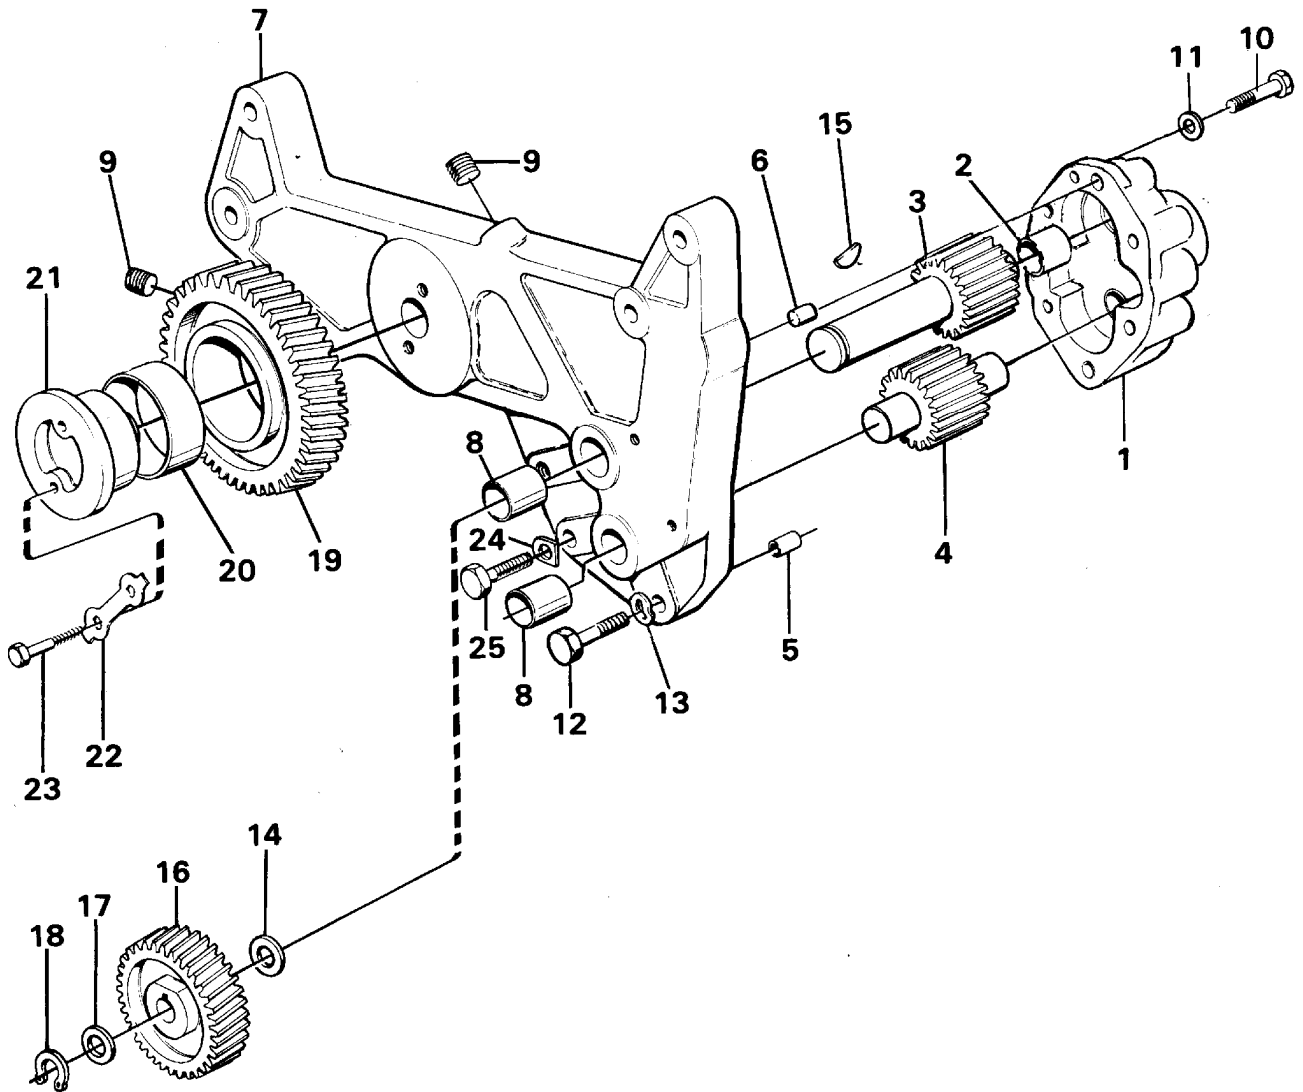

Date: 2014/1/23	Image id: AB124	Catalogue: 97693	Model: L50
Brand: Volvo BM	Serial: 6401-7000, 60301-70000	Group/Section: 22/100	Title: Lubricating oil pump

VME Parts Sweden AB
AB 124
PRINTED IN SWEDEN

Q1-Q5	Option	Option description	
Q1 4804203			
Q2 11030050			

Pos	Part	Q1	Q2	Q3	Q4	Q5	PS	Kit	Description	Option(s)	Remark