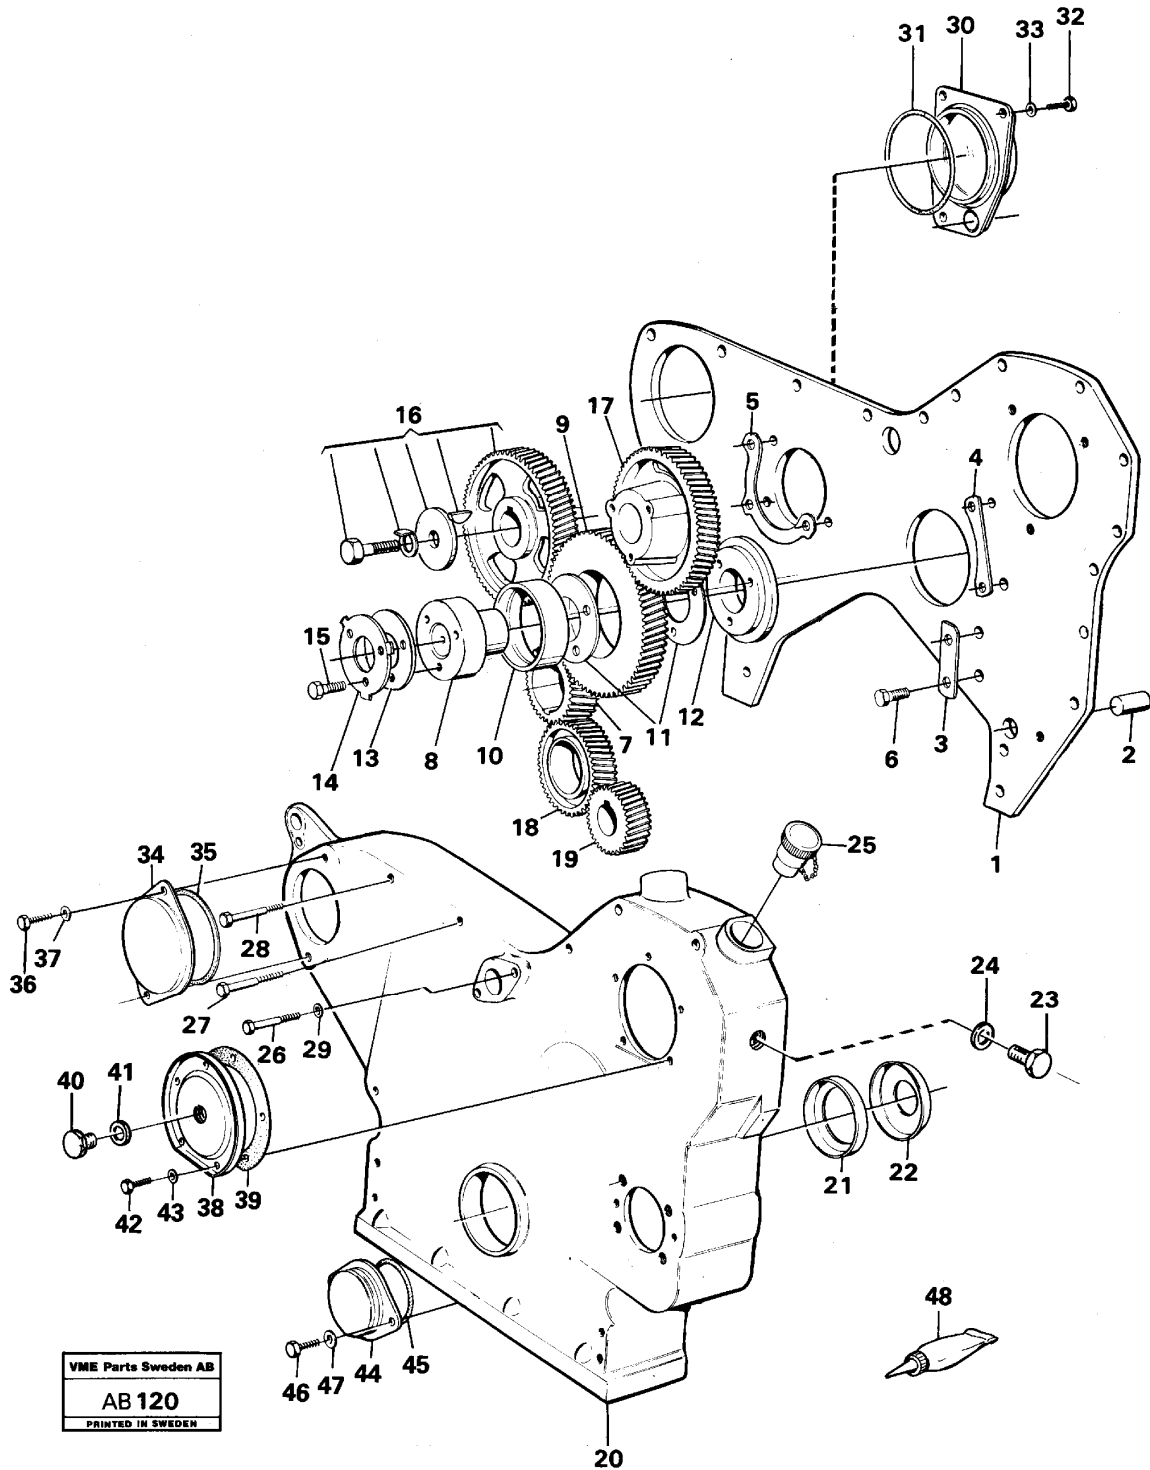

Date: 2014/1/23	Image id: AB120	Catalogue: 97693	Model: L50
Brand: Volvo BM	Serial: 6401-7000, 60301-70000	Group/Section: 21/300	Title: Timing gear casing and timing gears

Pos	Part	Q1	Q2	Q3	Q4	Q5	PS	Kit	Description	Option(s)	Remark