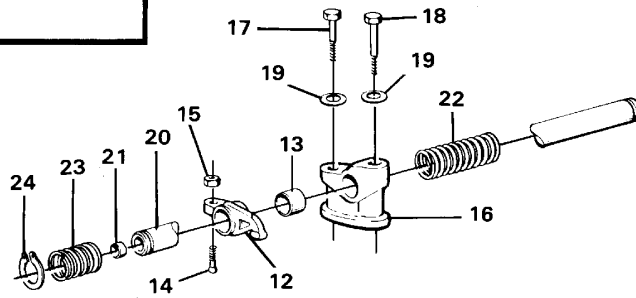

Date: 2014/1/23	Image id: AB117	Catalogue: 97693	Model: L50
Brand: Volvo BM	Serial: 6401-7000, 60301-70000	Group/Section: 21/250	Title: Valve mechanism

VME Parts Sweden AB
AB117
PRINTED IN SWEDEN

Pos	Part	Q1	Q2	Q3	Q4	Q5	PS	Kit	Description	Option(s)	Remark