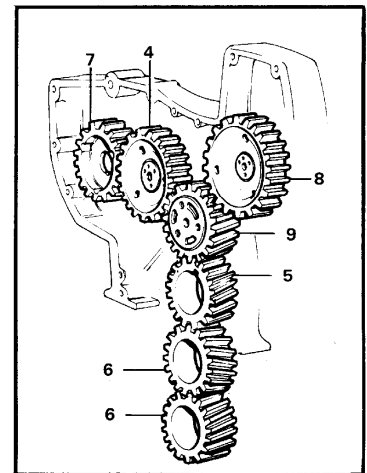

Date: 2014/1/27	Image id: AL232A	Catalogue: 97745	Model: L70B
Brand: Volvo BM	Serial: 10101-11245	Group/Section: 215/50	Title: Timing gear casing

VME Parts AB
AL 232 A
PRINTED IN SWEDEN

Pos	Part	Q1	Q2	Q3	Q4	Q5	PS	Kit	Description	Option(s)	Remark
1	VOE465797	1							Tmg Gear Casing		
2	VOE13941510	1							Pin		(VOE941510)
2A	VOE13941511	1							Pin		(VOE941511)
3	VOE471534	2							Screw		L=28
	VOE471535	2							Screw		L=58
4		1							Gear		See ref 215/100
5		1							Gear		See ref 216/50
6		2							Oilpump gear		See ref 221/50
7		1							Compressor gear		
8		1							Gear,inject.pump		See ref 236/50
9	VOE8192518	1							Idler Gear		(VOE471552)
		1					NS		•Bearing		
10	VOE422766	1					SS		Pin		(VOE467463)
11	VOE478951	1							Thrust Washer		(VOE467529)
12	VOE471554	3							Screw		
13	VOE471555	3							Screw