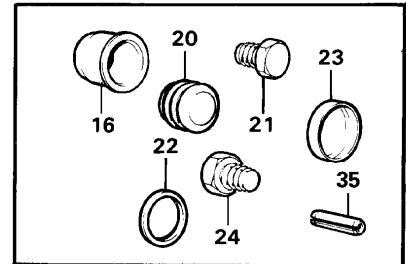

VOLVO

Construction Equipment

Date: 2014/1/27	Image id: AL230B	Catalogue: 97745	Model: L70B
Brand: Volvo BM	Serial: 10101-11245	Group/Section: 212/50	Title: Cylinder block

Volvo Construction
Equipment
AL 230 B

Pos	Part	Q1	Q2	Q3	Q4	Q5	PS	Kit	Description	Option(s)	Remark
1	VOE420990	1							Cylinder block		
2		7					NS		•Cap		
3	VOE422426	7							••Pin		
4	VOE465899	14							••Screw		
5	VOE422076	1							•Bushing		
6	VOE422077	1							•Bushing		(VOE7422077)
7	VOE422078	1							•Bushing		
8	VOE11000014	1							•Bushing		(VOE422079)
9	VOE422080	1							•Bushing		(VOE7422080)
10	VOE422081	1							•Bushing		
11	VOE422082	1							•Bushing		
12	VOE421154	6							•Nozzle