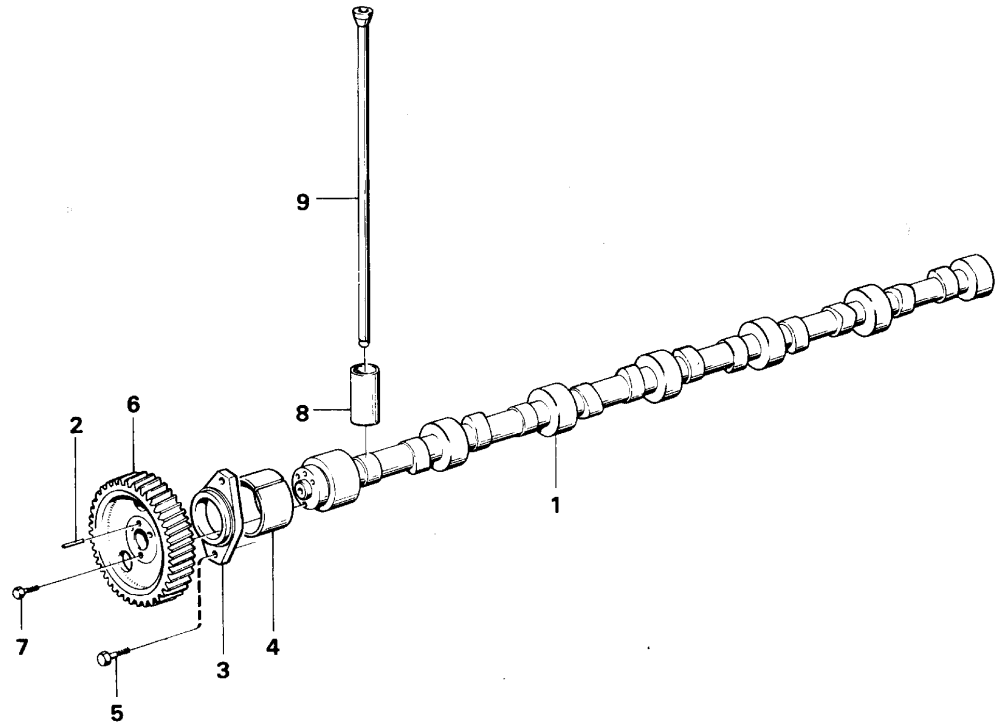

Date: 2014/1/27	Image id: AL231A	Catalogue: 97745	Model: L70B
Brand: Volvo BM	Serial: 10101-11245	Group/Section: 215/100	Title: Camshaft

VME Parts AB
AL 231 A
PRINTED IN SWEDEN

Pos	Part	Q1	Q2	Q3	Q4	Q5	PS	Kit	Description	Option(s)	Remark
1	VOE465787	1							Camshaft		
		1					NS		•Camshaft		
2	VOE950588	1							•Pin		
3	VOE465789	1							Flange		
4		7							Bearing bushing		See ref 212/50
5	VOE471509	2							Screw		
6	VOE478297	1							Gear		
7	VOE471555	3							Screw		
8	VOE421067	12							Tappet		
9	VOE420021	12							Rod