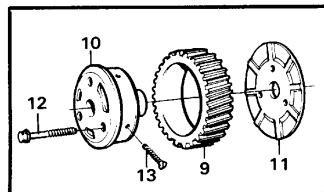

Date: 2014/1/27	Image id: AL232A	Catalogue: 97745	Model: L70B
Brand: Volvo BM	Serial: 10101-11245	Group/Section: 215/50	Title: Timing gear casing

VME Parts AB
AL 232 A
PRINTED IN SWEDEN

Pos	Part	Q1	Q2	Q3	Q4	Q5	PS	Kit	Description	Option(s)	Remark
1	VOE465797	1							Tmg Gear Casing		
2	VOE13941510	1							Pin		(VOE941510)
2A	VOE13941511	1							Pin		(VOE941511)
3	VOE471534	2							Screw		L=28
	VOE471535	2							Screw		L=58
4		1							Gear		See ref 215/100
5		1							Gear		See ref 216/50
6		2							Oilpump gear		See ref 221/50
7		1							Compressor gear		
8		1							Gear,inject.pump		See ref 236/50
9	VOE8192518	1							Idler Gear		(VOE471552)
		1					NS		•Bearing		
10	VOE422766	1					SS		Pin		(VOE467463)
11	VOE478951	1							Thrust Washer		(VOE467529)
12	VOE471554	3							Screw		
13	VOE471555	3							Screw