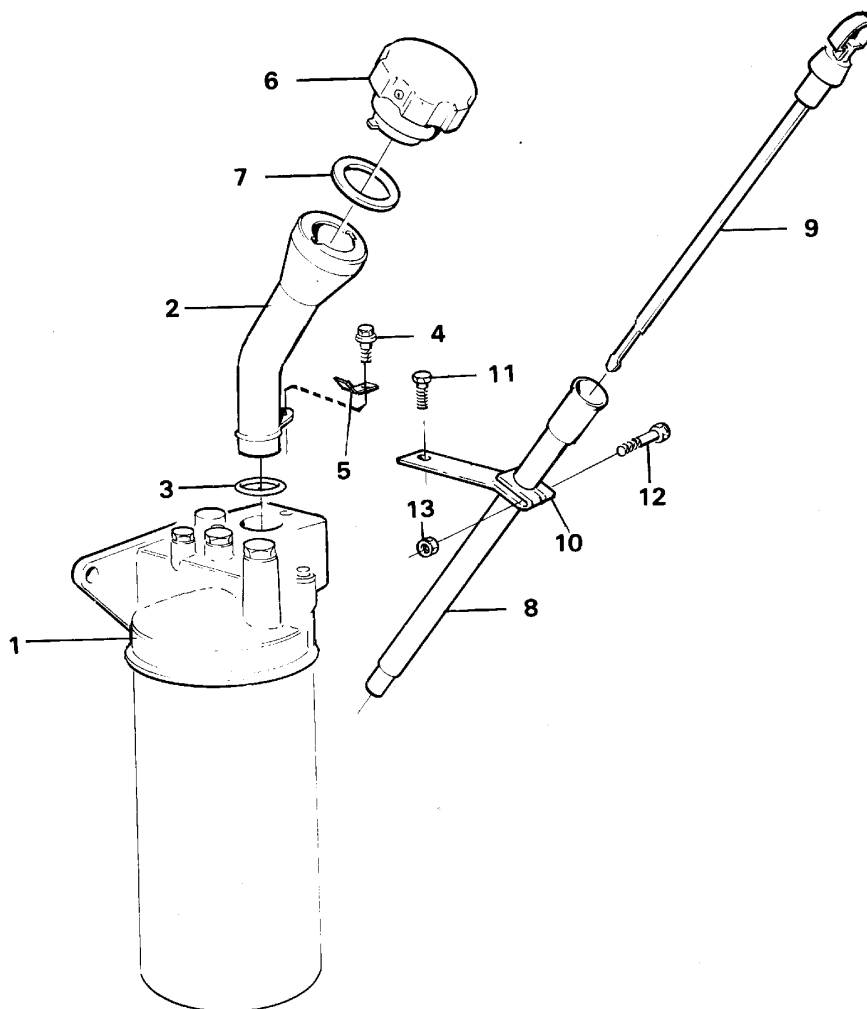

Date: 2014/1/27	Image id: AL241A	Catalogue: 97745	Model: L70B
Brand: Volvo BM	Serial: 10101-11245	Group/Section: 217/100	Title: Oil filler and dipstick

VME Parts AB
AL 241 A
PRINTED IN SWEDEN

Pos	Part	Q1	Q2	Q3	Q4	Q5	PS	Kit	Description	Option(s)	Remark
1		1							Oil filter housing		See ref 222/50
2	VOE4772233	1							Oil filler pipe		
3	VOE421629	1							Sealing ring		
4	VOE13946173	1							Screw		(VOE946173)M8x20
5	VOE421713	1							Tab washer		
6	VOE1275403	1							Oil filler cap		
7	VOE1275379	1							•Gasket		(VOE940096)
8	VOE11030765	1							Pipe		
9	VOE4772191	1							Dipstick		
	VOE925054	1							•O-ring		
10	VOE4772104	1							Clamp