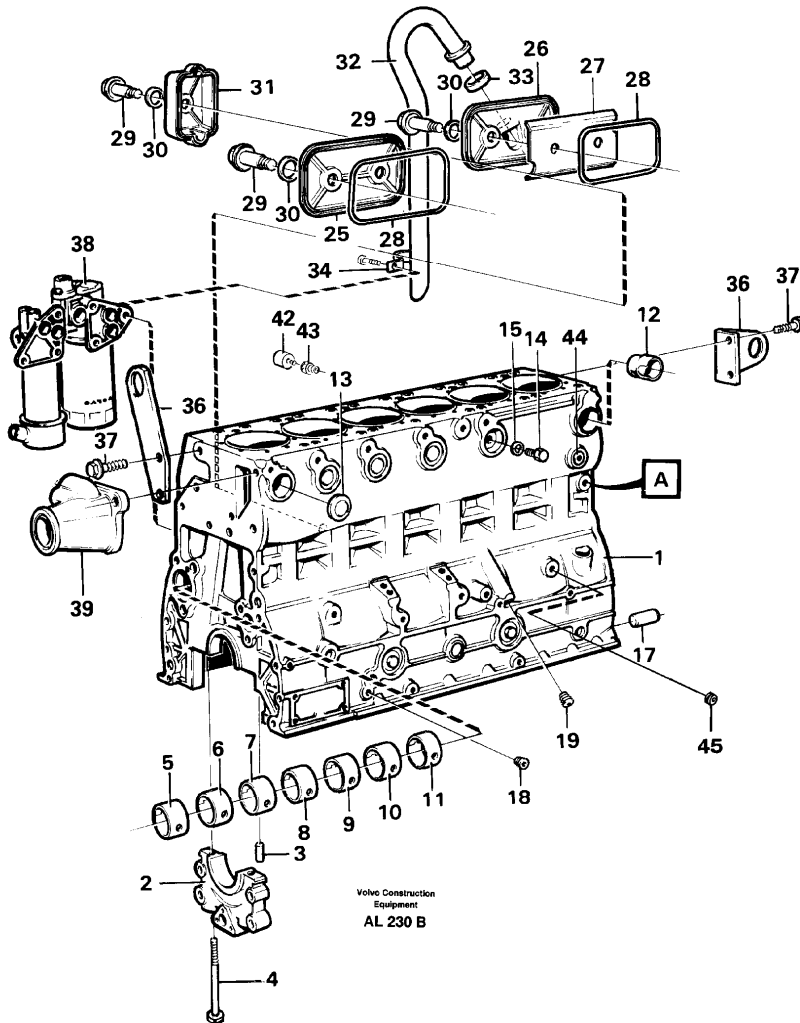

VOLVO

Construction Equipment

Date: 2014/1/27	Image id: AL230B	Catalogue: 97745	Model: L70B
Brand: Volvo BM	Serial: 10101-11245	Group/Section: 212/50	Title: Cylinder block

Volvo Construction
Equipment
AL 230 B

Pos	Part	Q1	Q2	Q3	Q4	Q5	PS	Kit	Description	Option(s)	Remark
1	VOE420990	1							Cylinder block		
2		7					NS		•Cap		
3	VOE422426	7							••Pin		
4	VOE465899	14							••Screw		
5	VOE422076	1							•Bushing		
6	VOE422077	1							•Bushing		(VOE7422077)
7	VOE422078	1							•Bushing		
8	VOE11000014	1							•Bushing		(VOE422079)
9	VOE422080	1							•Bushing		(VOE7422080)
10	VOE422081	1							•Bushing		
11	VOE422082	1							•Bushing		
12	VOE421154	6							•Nozzle