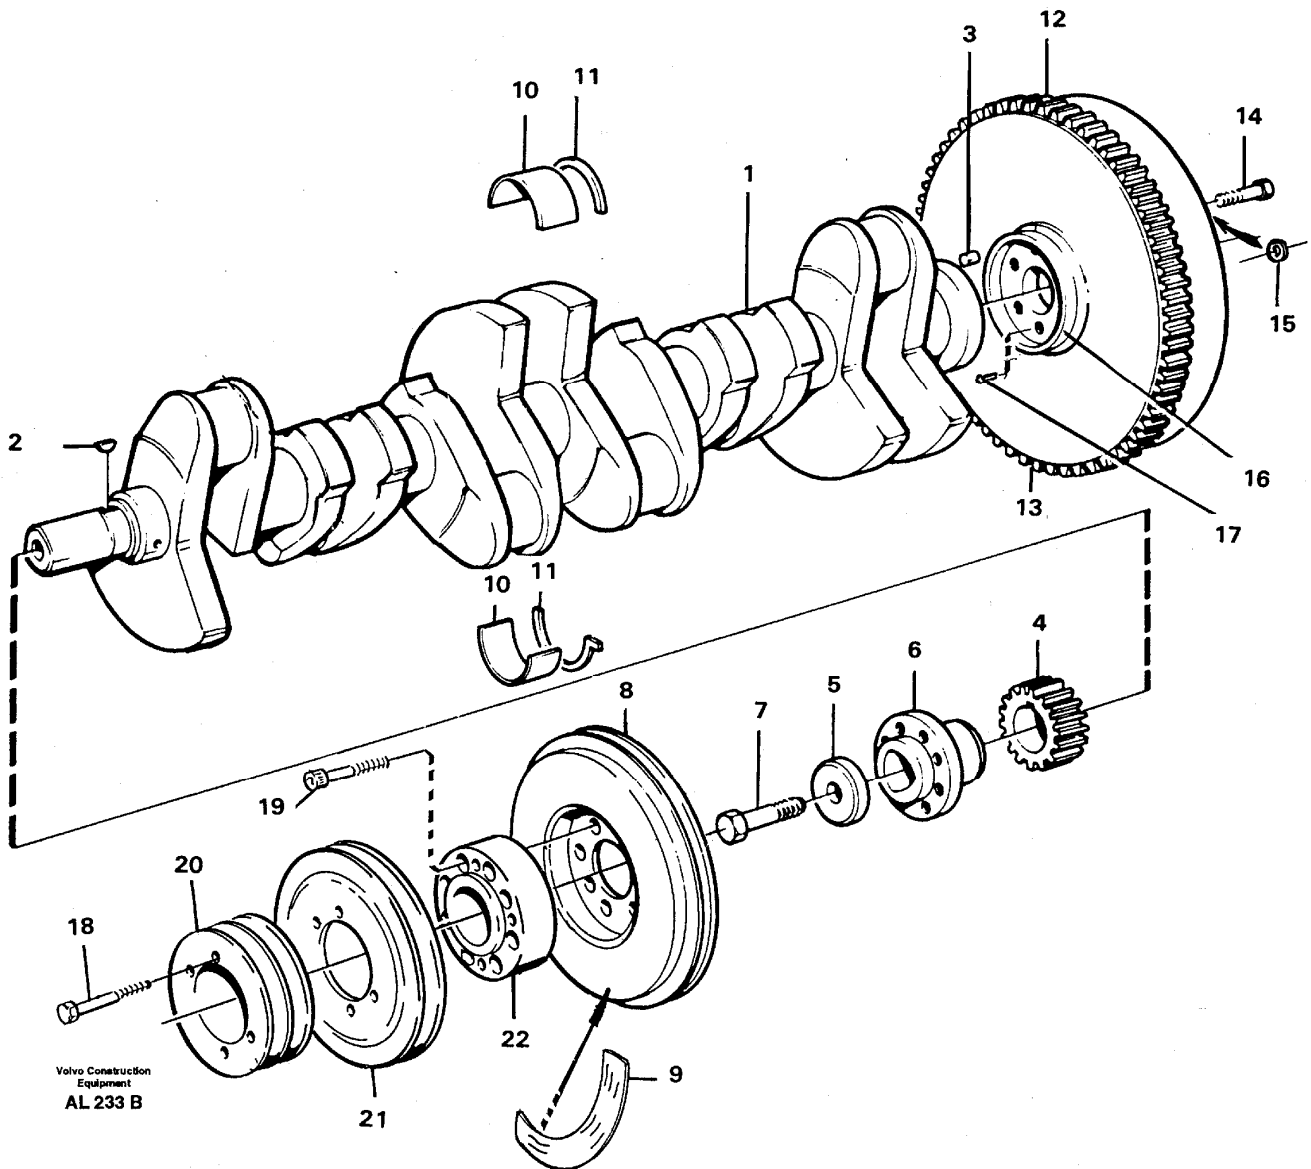

Date: 2014/1/27	Image id: AL233B	Catalogue: 97745	Model: L70B
Brand: Volvo BM	Serial: 10101-11245	Group/Section: 216/50	Title: Crankshaft and related parts

Q1-Q5	Option	Option description	
Q1 TD61GD			
Q2 TD63KDE			

Pos	Part	Q1	Q2	Q3	Q4	Q5	PS	Kit	Description	Option(s)	Remark
1	VOE420662	1	1				SS		Crankshaft		(VOE465798)ENG 106089
1	VOE8192122	1	1				SS		Crankshaft		ENG 106090 -
2	VOE422253	1	1						•Key		
3	VOE950677	1	1						Pin