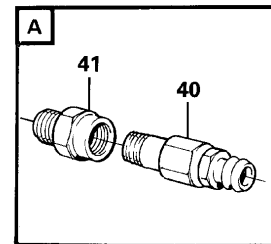

VOLVO

Construction Equipment

Date: 2014/1/27	Image id: AL230B	Catalogue: 97745	Model: L70B
Brand: Volvo BM	Serial: 10101-11245	Group/Section: 212/50	Title: Cylinder block

Volvo Construction
Equipment
AL 230 B

Pos	Part	Q1	Q2	Q3	Q4	Q5	PS	Kit	Description	Option(s)	Remark
1	VOE420990	1							Cylinder block		
2		7					NS		•Cap		
3	VOE422426	7							••Pin		
4	VOE465899	14							••Screw		
5	VOE422076	1							•Bushing		
6	VOE422077	1							•Bushing		(VOE7422077)
7	VOE422078	1							•Bushing		
8	VOE11000014	1							•Bushing		(VOE422079)
9	VOE422080	1							•Bushing		(VOE7422080)
10	VOE422081	1							•Bushing		
11	VOE422082	1							•Bushing		
12	VOE421154	6							•Nozzle