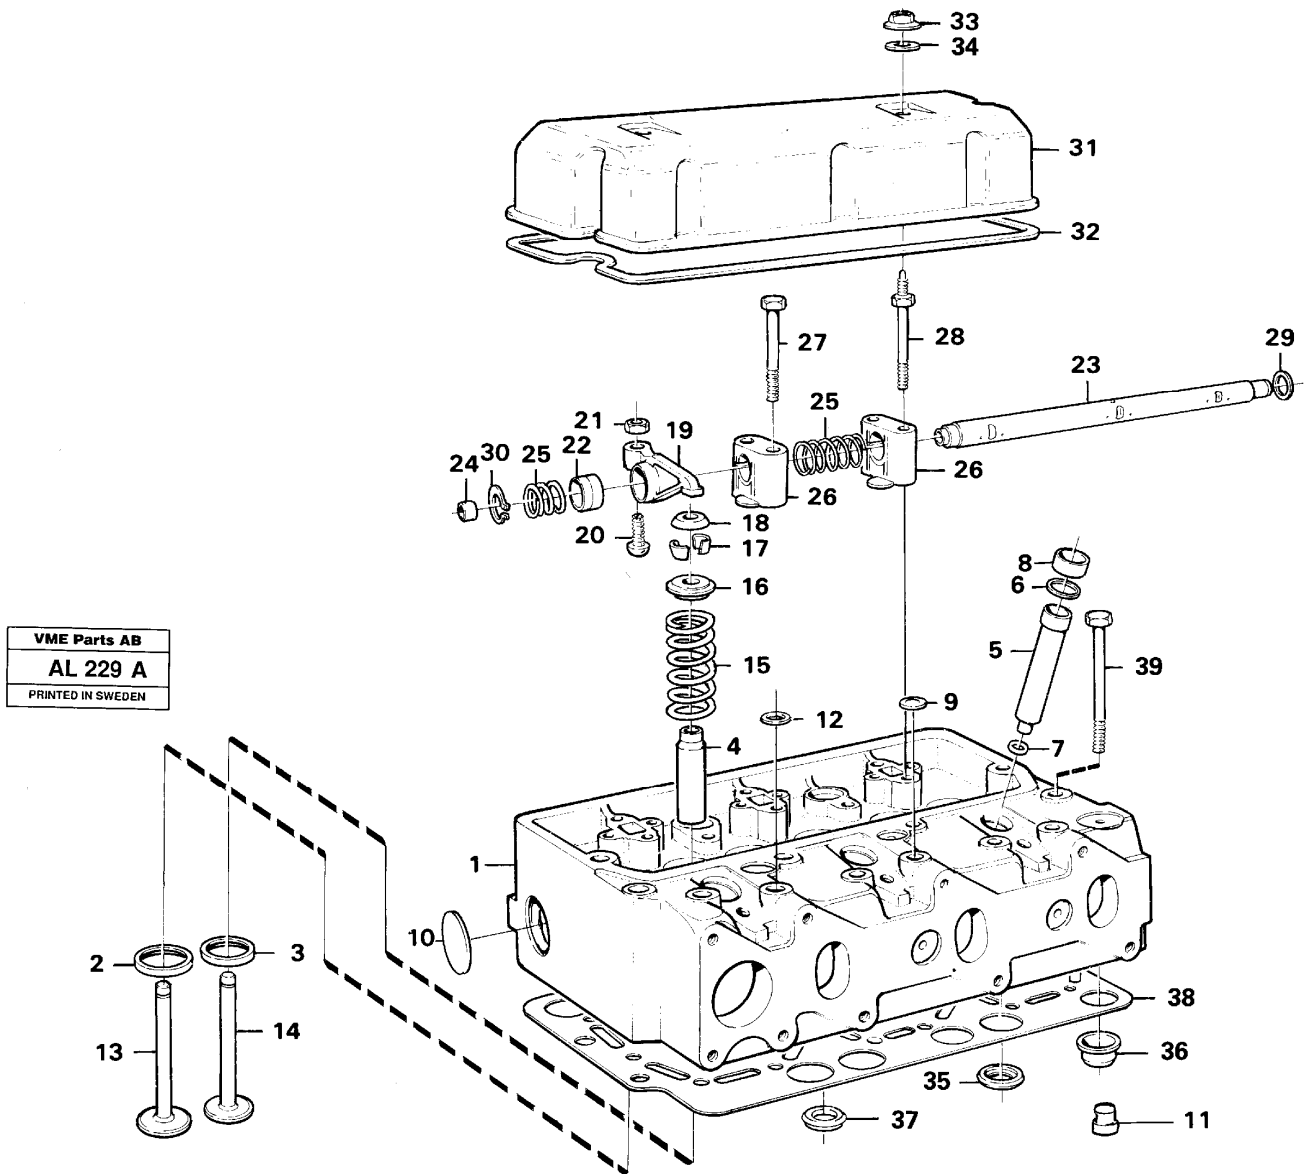

Date: 2014/1/27	Image id: AL229A	Catalogue: 97745	Model: L70B
Brand: Volvo BM	Serial: 10101-11245	Group/Section: 211/50	Title: Cylinder head

Q1-Q5	Option	Option description
Q1 TD61GD		
Q2 TD63KDE		

Pos	Part	Q1	Q2	Q3	Q4	Q5	PS	Kit	Description	Option(s)	Remark
	VOE420508	2							Cylinder head		
	VOE420878		2						Cylinder head		
1		2					NS		•Cylinder head		
			2				NS		•Cylinder head		
2	VOE465158	6							••Valve seat		STD D, INLET