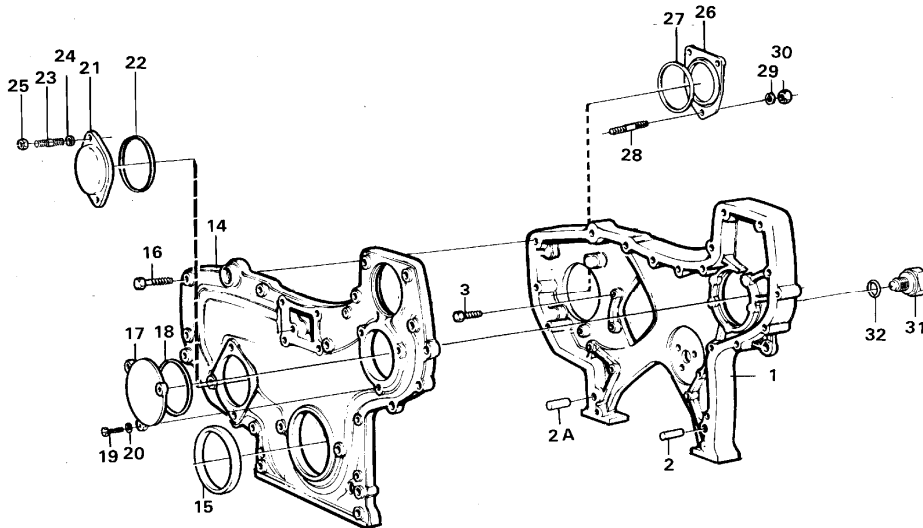

Date: 2014/1/27	Image id: AL232A	Catalogue: 97745	Model: L70B
Brand: Volvo BM	Serial: 10101-11245	Group/Section: 215/50	Title: Timing gear casing

VME Parts AB
AL 232 A
PRINTED IN SWEDEN

Pos	Part	Q1	Q2	Q3	Q4	Q5	PS	Kit	Description	Option(s)	Remark
1	VOE465797	1							Tmg Gear Casing		
2	VOE13941510	1							Pin		(VOE941510)
2A	VOE13941511	1							Pin		(VOE941511)
3	VOE471534	2							Screw		L=28
	VOE471535	2							Screw		L=58
4		1							Gear		See ref 215/100
5		1							Gear		See ref 216/50
6		2							Oilpump gear		See ref 221/50
7		1							Compressor gear		
8		1							Gear,inject.pump		See ref 236/50
9	VOE8192518	1							Idler Gear		(VOE471552)
		1					NS		•Bearing		
10	VOE422766	1					SS		Pin		(VOE467463)
11	VOE478951	1							Thrust Washer		(VOE467529)
12	VOE471554	3							Screw		
13	VOE471555	3							Screw