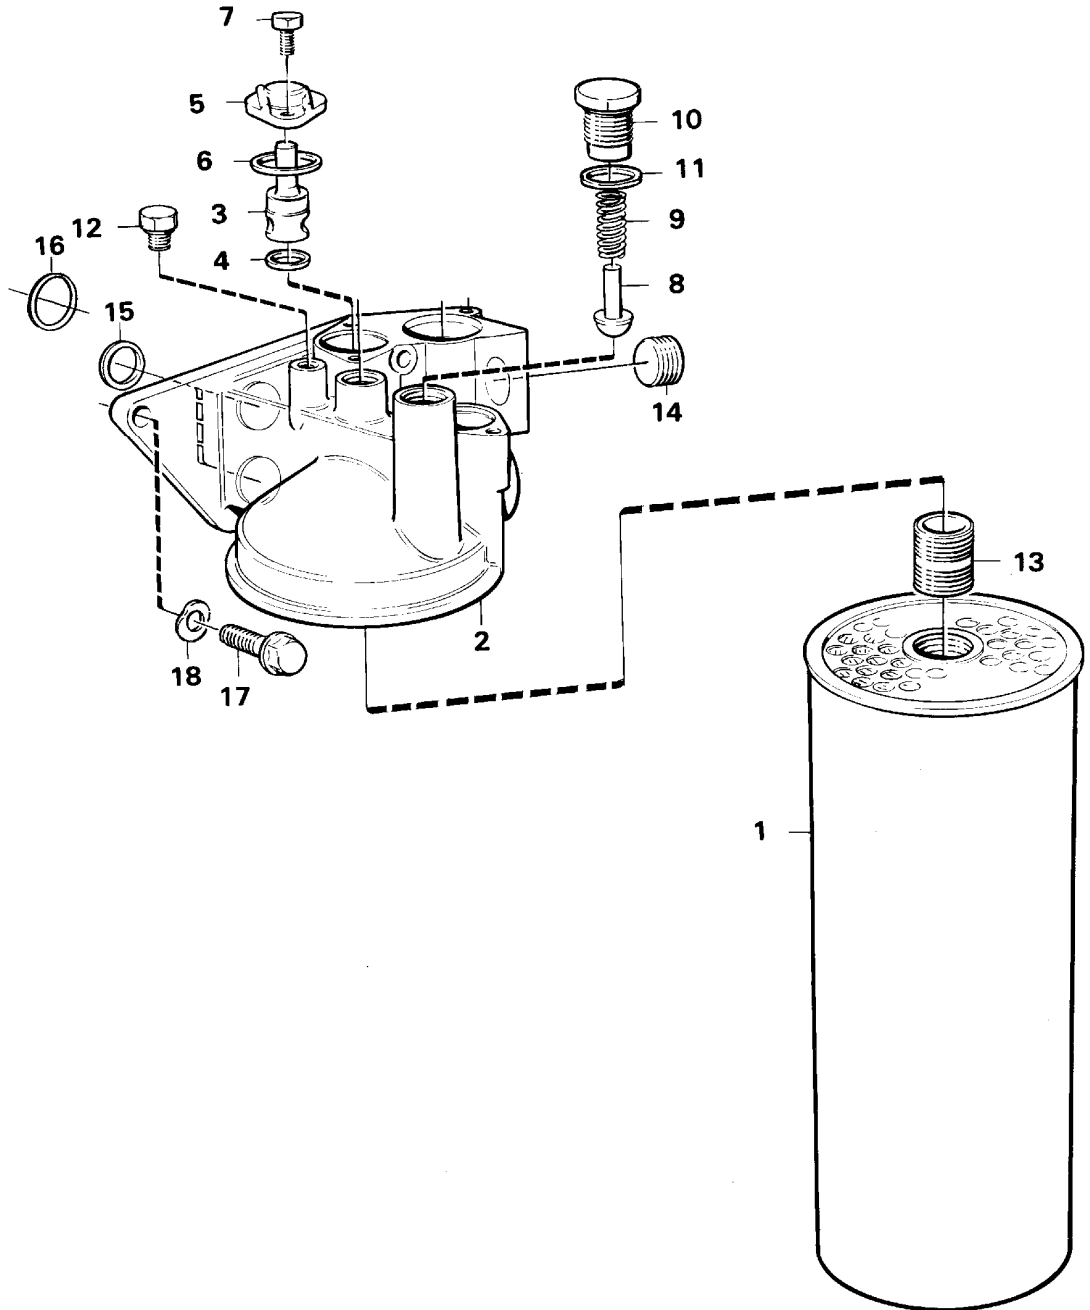

Date: 2014/1/27	Image id: AL236A	Catalogue: 97745	Model: L70B
Brand: Volvo BM	Serial: 10101-11245	Group/Section: 222/50	Title: Oil filter

VME Parts AB
AL 236 A
PRINTED IN SWEDEN

Pos	Part	Q1	Q2	Q3	Q4	Q5	PS	Kit	Description	Option(s)	Remark
1	VOE466634	1							Oil filter		
2	VOE420928	1							Oil filter housing		
		1					NS		•Oil filter housing		
3	VOE471812	1							•Valve		Marked BLACK, märkt SVART
	VOE466445	1							••Compression