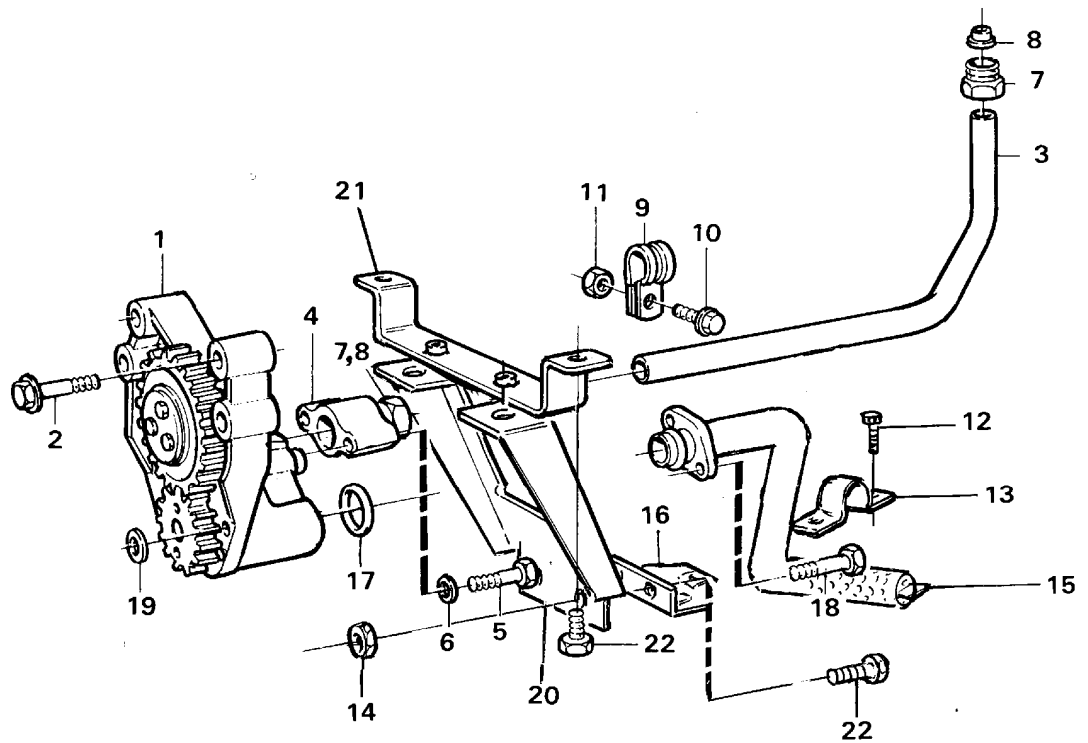

Date: 2014/1/27	Image id: AL235A	Catalogue: 97745	Model: L70B
Brand: Volvo BM	Serial: 10101-11245	Group/Section: 221/50	Title: Lubricating oil system

VME Parts AB
AL 235 A
PRINTED IN SWEDEN

Q1-Q5	Option	Option description	
Q1 TD61GD			
Q2 TD63KDE			

Pos	Part	Q1	Q2	Q3	Q4	Q5	PS	Kit	Description	Option(s)	Remark
1		1	1						Oil pump		See ref 221/100
2	VOE471513	4	4						Screw		M10 L=70
	VOE471734	2	2						Screw		M8 L=70
3	VOE465845	1	1					SS	Tube		ENG - 98903
	VOE420993	1	1						Oil feed pipe		ENG 98904 -
4	VOE465846	1	1						Sleeve		
5	VOE13955308	2	2						Screw		(VOE955308)
6	VOE191172		2						Washer		
7	VOE471588	2	2						Connector		ENG - 98903
	VOE471588	1	1						Connector		ENG 98904 -