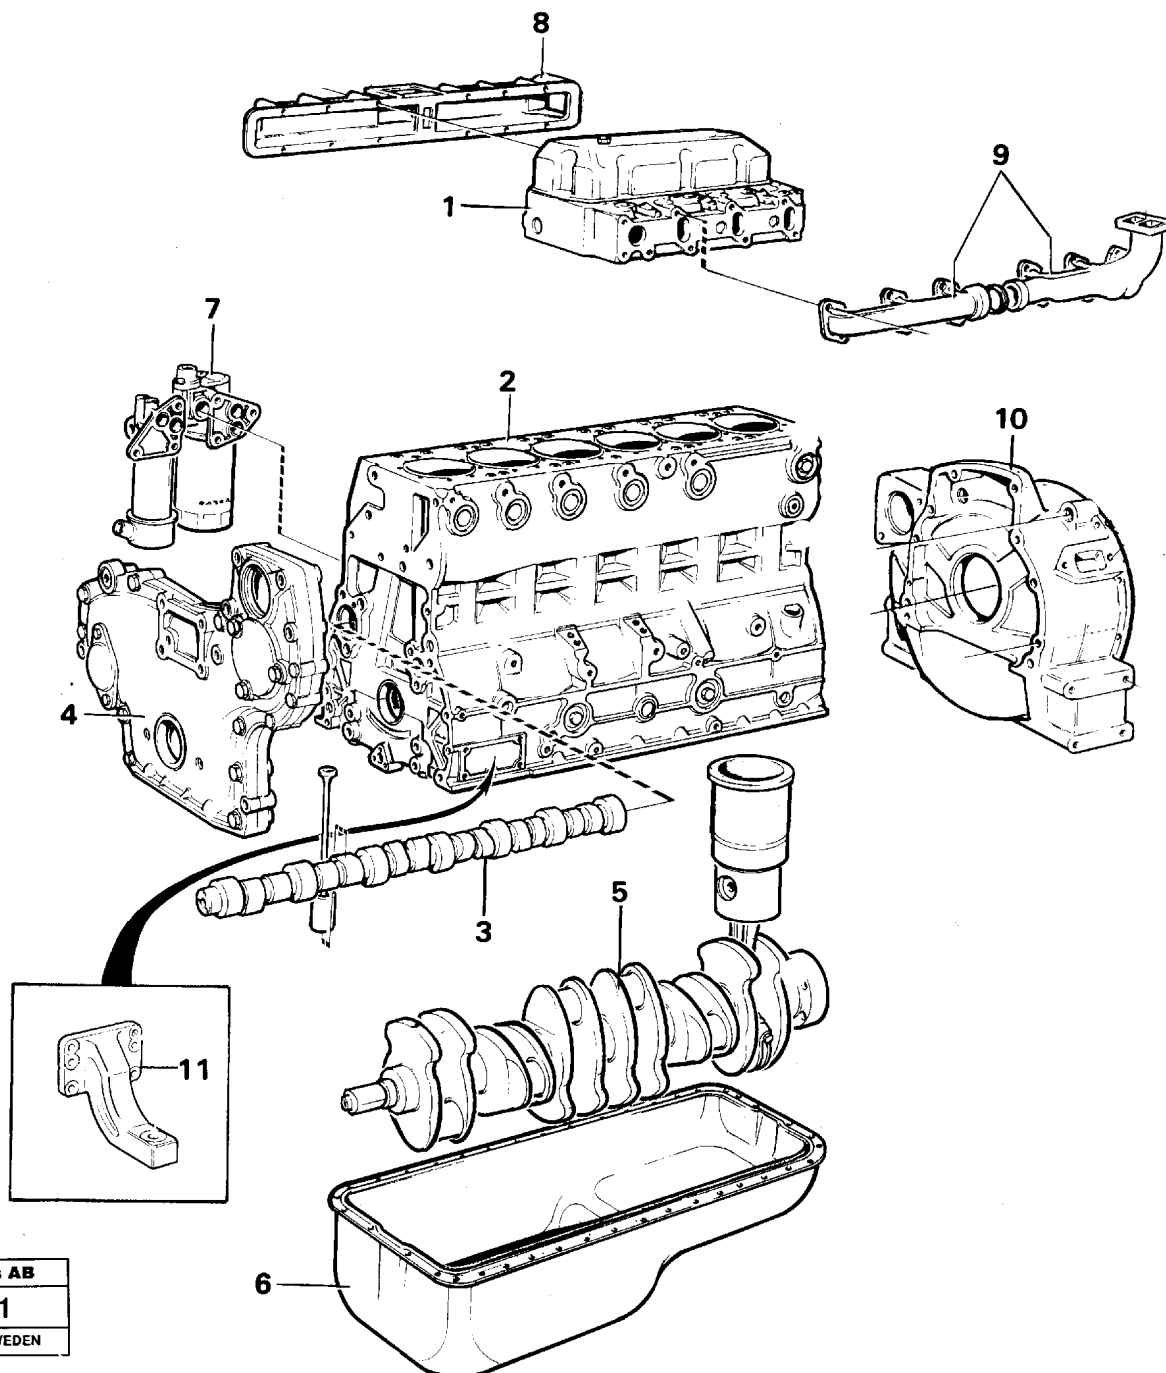

VOLVO

Construction Equipment

Date: 2014/1/27	Image id: AL301	Catalogue: 97745	Model: L70B
Brand: Volvo BM	Serial: 10101-11245	Group/Section: 210/100	Title: Engine, assembly

VME Parts AB
AL 301
PRINTED IN SWEDEN