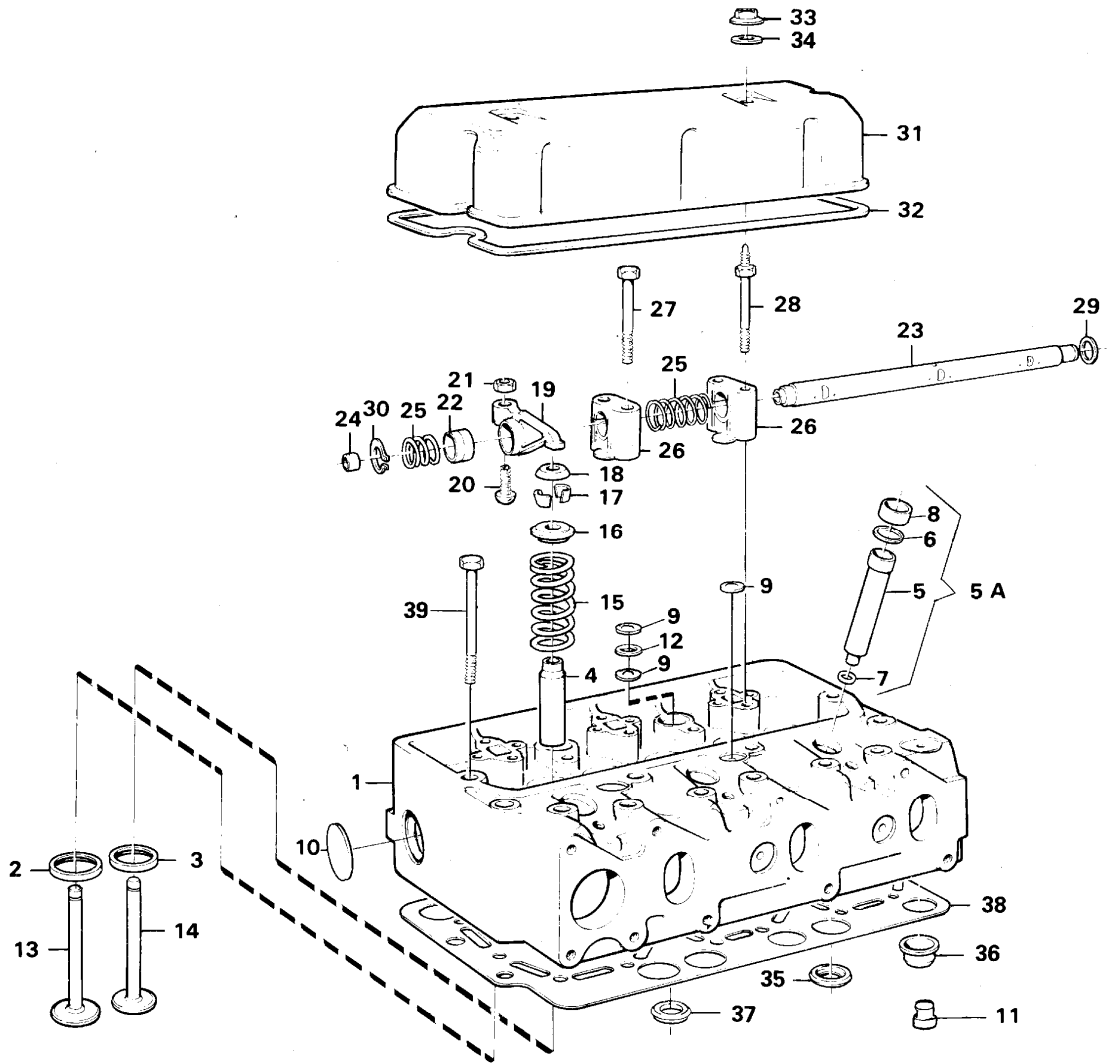

Date: 2014/2/12	Image id: AN139	Catalogue: 97765	Model: L90C
Brand: Volvo BM	Serial: 13001-14304, 61901-62462, 70001-70052	Group/Section: 210/150	Title: Engine, assembly

VME Parts AB
AN 139
PRINTED IN SWEDEN

Pos	Part	Q1	Q2	Q3	Q4	Q5	PS	Kit	Description	Option(s)	Remark
	VOE15003910	1							Engine		(VOE8188100)
1									Cylinder head		See ref 211/100
2									Cylinder block		See ref 212/100
3									Camshaft		See ref 215/100
4									Timing gear casing		See ref 215/150
5									Crank mechanism		See ref 216/100
6									Oil sump		See ref 217/100
7									Oil filter		See ref 222/100
8									Inlet manifold		See ref 251/100
									Starter element		See ref 251/100
9	VOE13965183	8							Flange screw		M8 x 90
	VOE13955308	4							Screw		M8x110
10	VOE843075	4							Spacer sleeve		L=15mm
11	VOE13941907	12							Washer		

Date: 2014/2/12	Image id: AN145	Catalogue: 97765	Model: L90C
Brand: Volvo BM	Serial: 13001-14304, 61901-62462, 70001-70052	Group/Section: 211/100	Title: Cylinder head

Pos	Part	Q1	Q2	Q3	Q4	Q5	PS	Kit	Description	Option(s)	Remark
	VOE420878	2							Cylinder head		
1		2					NS		•Cylinder head		
2	VOE420874	6							••Valve seat		STD D, INLET
	VOE420876	6							••Valve seat		0,20 O SZ
3	VOE420875	6							••Valve seat		STD D, EXHAUST
	VOE420877	6							••Valve seat		0,20 O SZ
4	VOE477792	12							••Valve guide		
5A	VOE270575	6					SS		••Repair kit		
5	VOE8192085	6							•••Sleeve		(VOE466404)
6	VOE466405	6							•••Sealing ring		