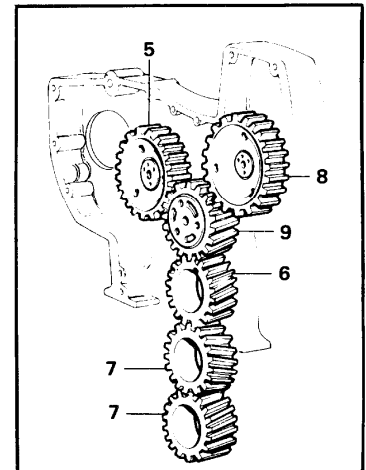

Date: 2014/2/12	Image id: AN148	Catalogue: 97765	Model: L90C
Brand: Volvo BM	Serial: 13001-14304, 61901-62462, 70001-70052	Group/Section: 215/150	Title: Timing gear casing

VME Parts AB
AN 148
PRINTED IN SWEDEN