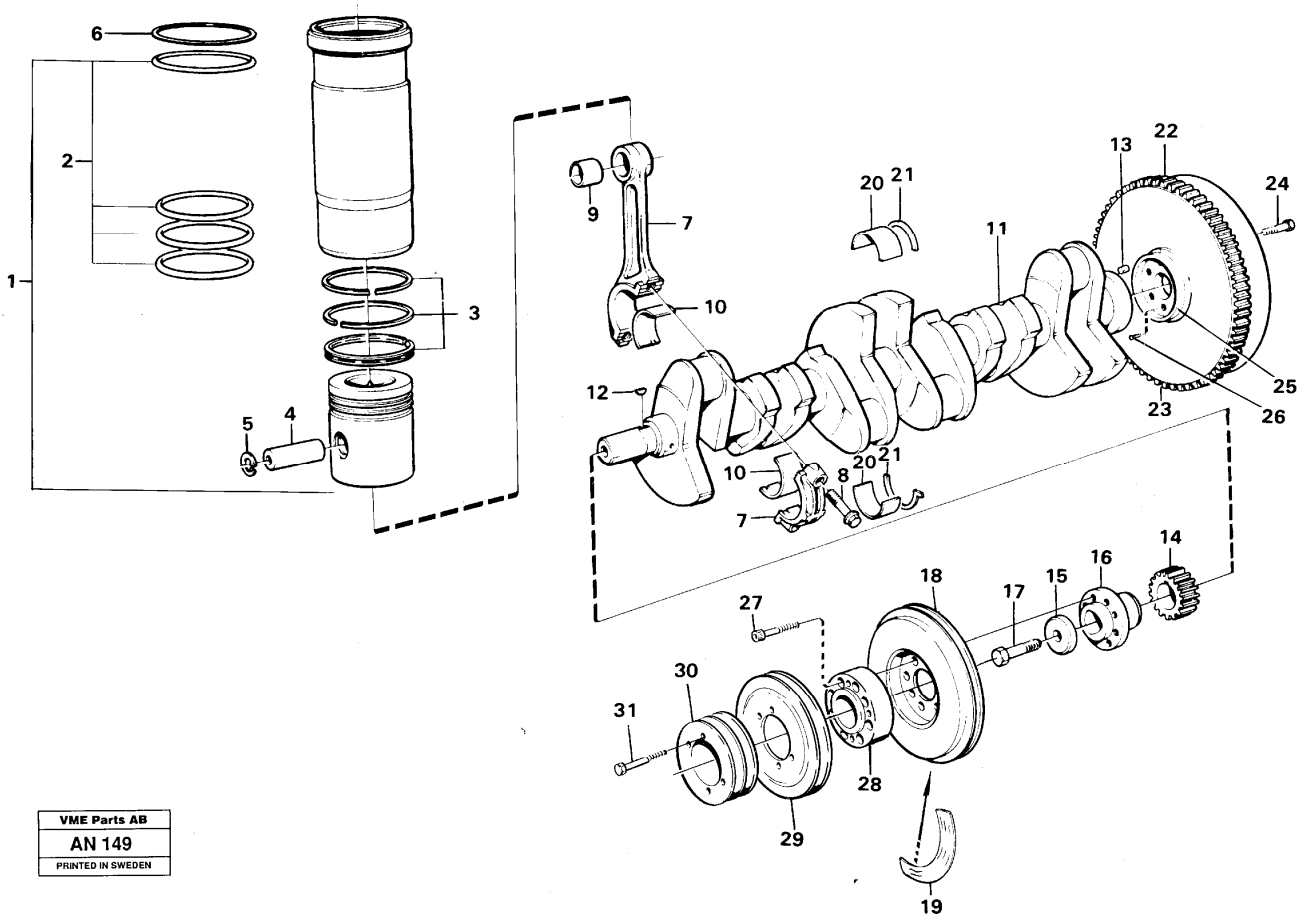

Date: 2014/2/12	Image id: AN149	Catalogue: 97765	Model: L90C
Brand: Volvo BM	Serial: 13001-14304, 61901-62462, 70001-70052	Group/Section: 216/100	Title: Crankshaft and related parts

Pos	Part	Q1	Q2	Q3	Q4	Q5	PS	Kit	Description	Option(s)	Remark
1	VOE275648	6					SS		Cylinder liner kit		
		6					NS		•Cylinder liner		
2	VOE271161	6							•Seg Ring Kit		
		6					NS		••Sealing strip		ÖVRE/UPPER
		12					NS		••Sealing strip		NEDRE/LOWER
		6					NS		••Sealing strip		NEDRE/LOWER
		6					NS		•Piston		
3	VOE276310	6							•Piston Ring Kit		
		6					NS		••Compression ring		ÖVRE/UPPER
		6					NS		••Compression ring		NEDRE/LOWER
		6					NS		••Oil scraper ring		
4	VOE3978023	6							•Piston Pin		(VOE420988)
5	VOE914523	12							•Snap Ring		
6	VOE465394	REQ							Shim		THICK = 0,20 MM