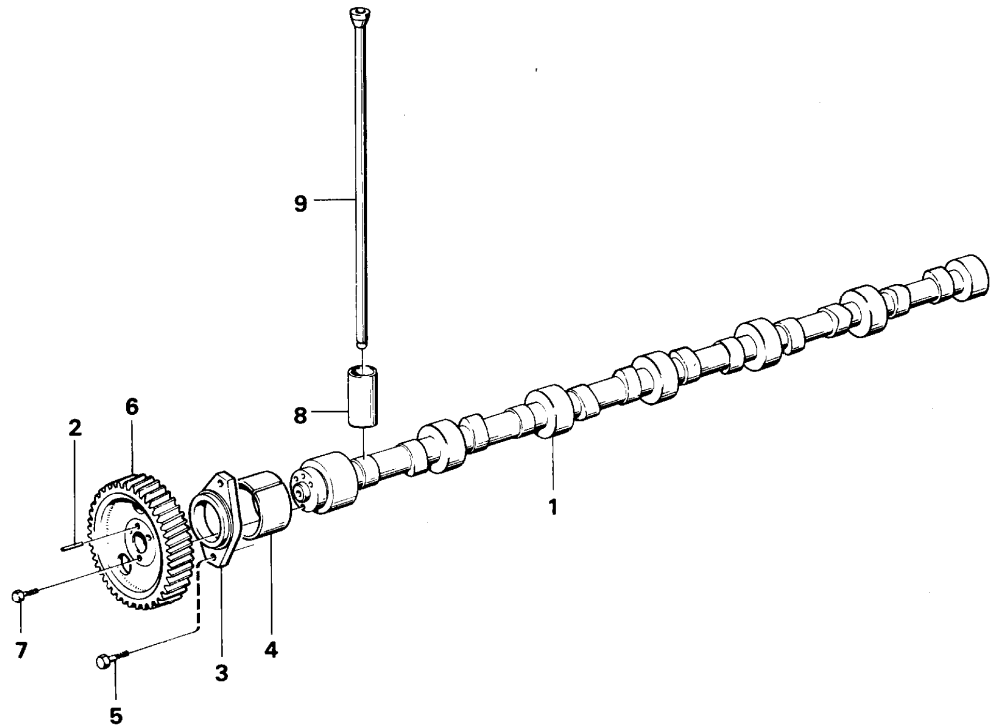

VOLVO

Construction Equipment

Date: 2014/2/12	Image id: AN147	Catalogue: 97765	Model: L90C
Brand: Volvo BM	Serial: 13001-14304, 61901-62462, 70001-70052	Group/Section: 215/100	Title: Camshaft

VME Parts AB
AN 147
PRINTED IN SWEDEN

Pos	Part	Q1	Q2	Q3	Q4	Q5	PS	Kit	Description	Option(s)	Remark
1	VOE465787	1							Camshaft		
		1					NS		•Camshaft		
2	VOE950588	1							•Pin		
3	VOE465789	1							Flange		
4		7							Bushing		See ref 212/100
5	VOE471509	2							Screw		
6	VOE478297	1							Gear		
7	VOE471555	3							Screw		
8	VOE421067	12							Tappet		
9	VOE420021	12							Rod