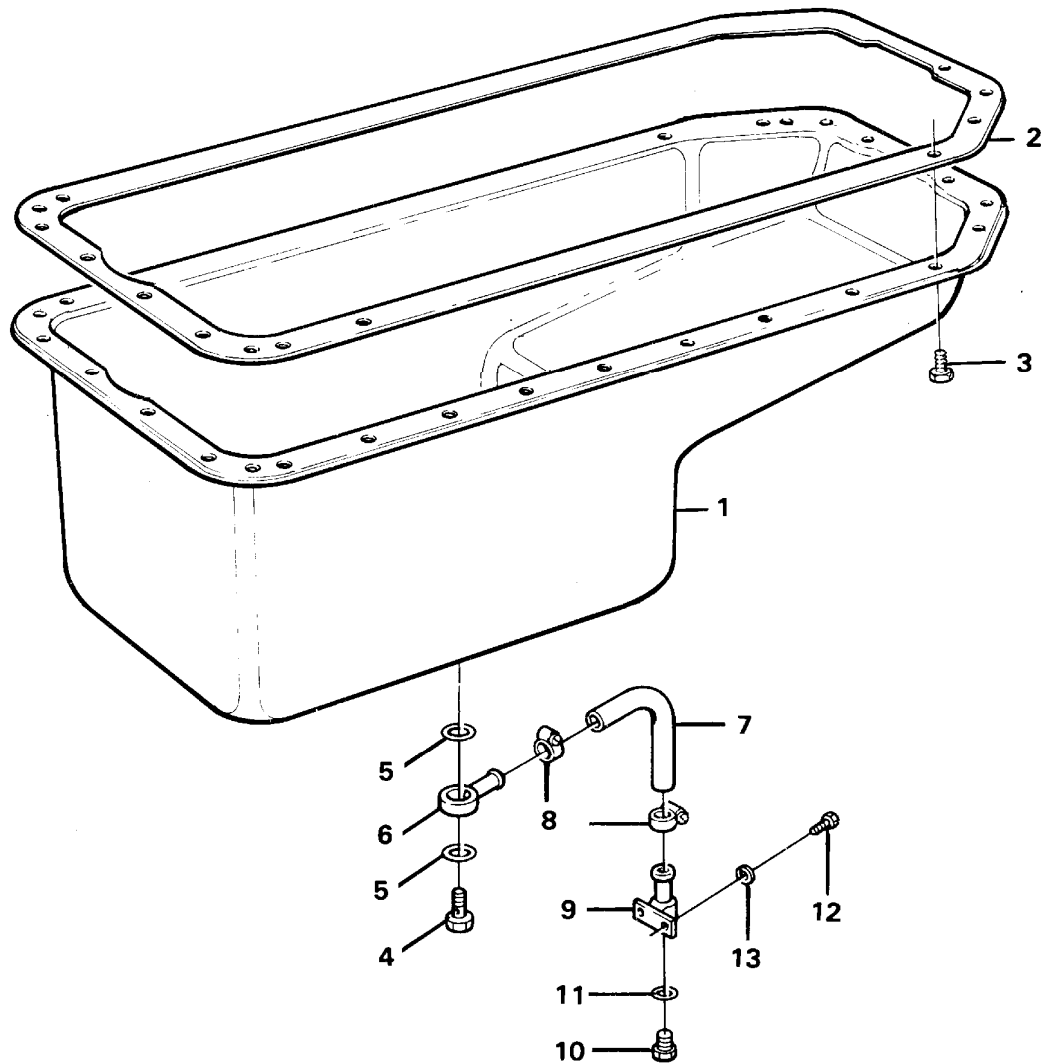

Date: 2014/2/12	Image id: AN155	Catalogue: 97765	Model: L90C
Brand: Volvo BM	Serial: 13001-14304, 61901-62462, 70001-70052	Group/Section: 217/100	Title: Oil sump

VME Parts AB
AN 155
PRINTED IN SWEDEN

Pos	Part	Q1	Q2	Q3	Q4	Q5	PS	Kit	Description	Option(s)	Remark
1	VOE11162235	1							Oil pan		(VOE465622)
2	VOE11030778	1							Gasket		(VOE424918)
3	VOE946440	34							Flange screw		
4	VOE11024182	1							Hollow screw		
5	VOE13955997	2							O-ring		
6	VOE4761859	1							Oil draining pipe		
7	VOE13961191	ERF							Hydraulic hose		L=590
8	VOE13943472	2							Hose clamp		(VOE943472)