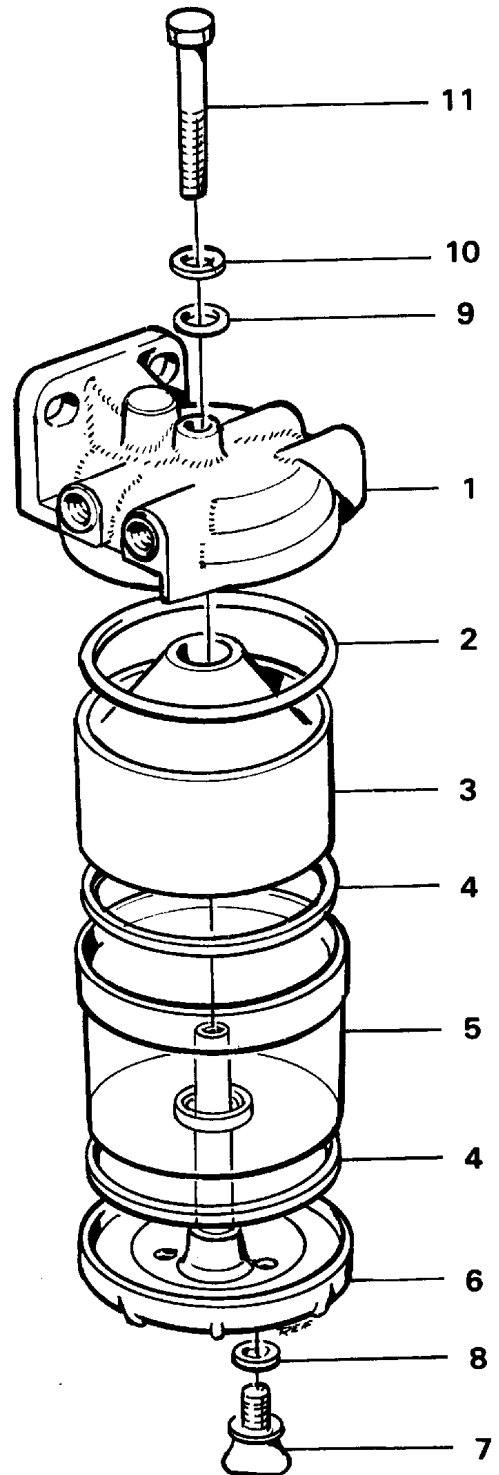

Date: 2014/2/12	Image id: AN179	Catalogue: 97765	Model: L90C
Brand: Volvo BM	Serial: 13001-14304, 61901-62462, 70001-70052	Group/Section: 233/200	Title: Slurry separator

VME Parts AB
AN 179
PRINTED IN SWEDEN

Pos	Part	Q1	Q2	Q3	Q4	Q5	PS	Kit	Description	Option(s)	Remark