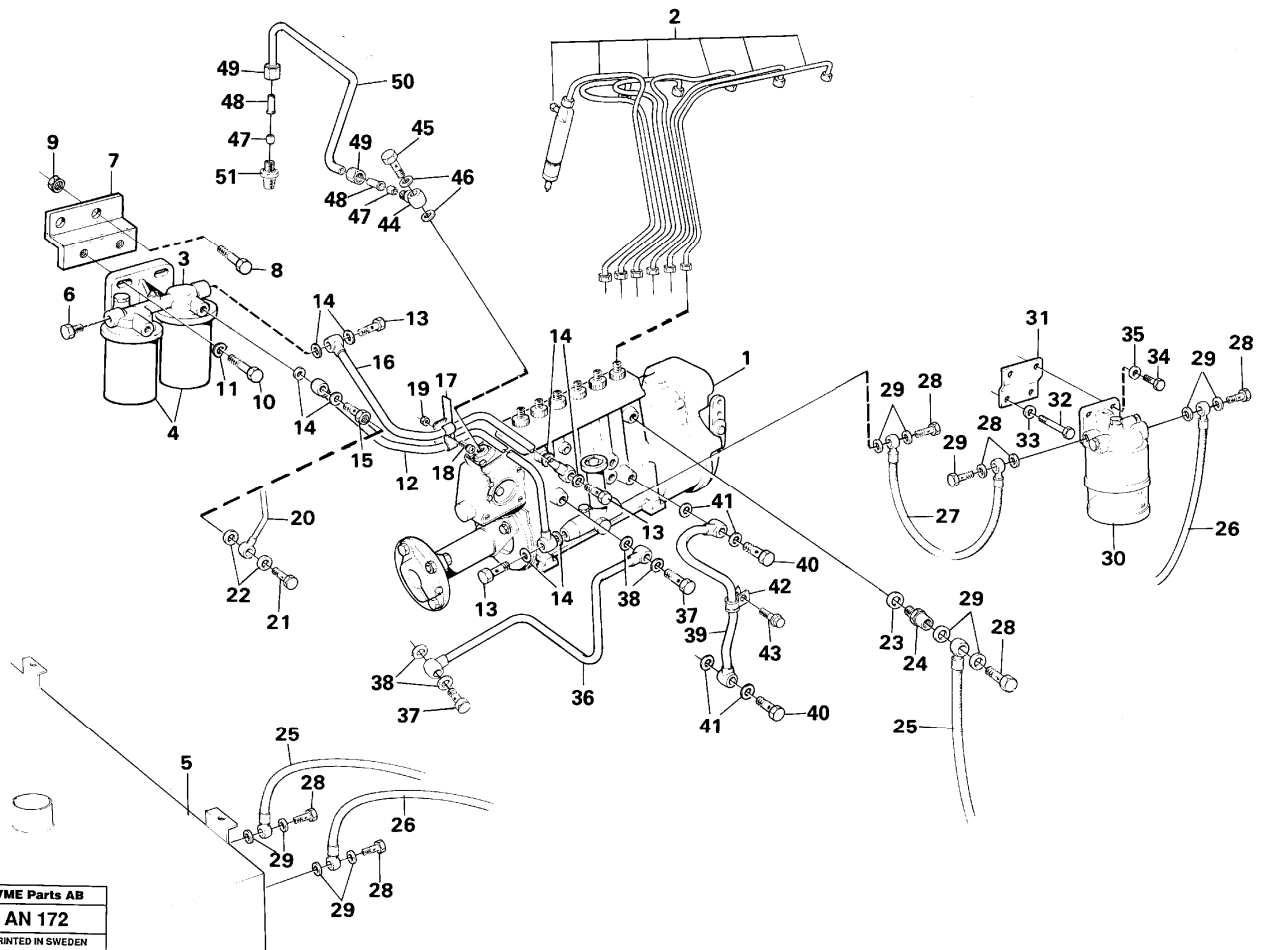

Date: 2014/2/12	Image id: AN172	Catalogue: 97765	Model: L90C
Brand: Volvo BM	Serial: 13001-14304, 61901-62462, 70001-70052	Group/Section: 230/100	Title: Fuel system

VME Parts AB
AN 172
PRINTED IN SWEDEN

Pos	Part	Q1	Q2	Q3	Q4	Q5	PS	Kit	Description	Option(s)	Remark
1		1							Injection pump		See ref 236/100
2									Pipe, injector		See ref 237/100
3		1							Filter Housing		See ref 233/150
4		2							Fuel filter		See ref 233/150
5		1							Fuel tank		See ref 234/100
6	VOE13968062	3							Plug		
7	VOE11030776	1							Bracket		
8	VOE946329	2							Flange screw		
9	VOE971071	2							Hexagon nut		
10	VOE13946752	2							Screw		
11	VOE941908	2							Spring washer		
12	VOE11030774	1							Fuel pipe