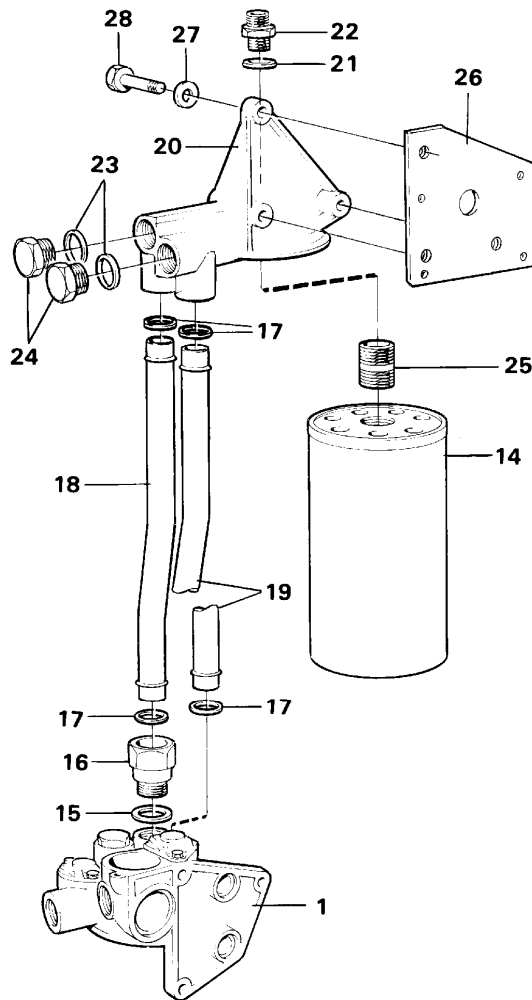

Date: 2014/2/12	Image id: AN167	Catalogue: 97765	Model: L90C
Brand: Volvo BM	Serial: 13001-14304, 61901-62462, 70001-70052	Group/Section: 222/100	Title: Oil filter

VME Parts AB
AN 167
PRINTED IN SWEDEN

Pos	Part	Q1	Q2	Q3	Q4	Q5	PS	Kit	Description	Option(s)	Remark
1		1							Filter Housing		See ref 222/150
2	VOE13949656	2							O-ring		
3	VOE13949722	1							O-ring		
4	VOE946329	2							Flange screw		M10x25
	VOE13965222	1							Screw		M10x65
5		1							Nipple		See ref 222/150
6	VOE471601	1							Bracket		
7	VOE13949656	2							O-ring		
8	VOE946329	3							Flange screw		
9	VOE3812509	2							Casing		(VOE848431)