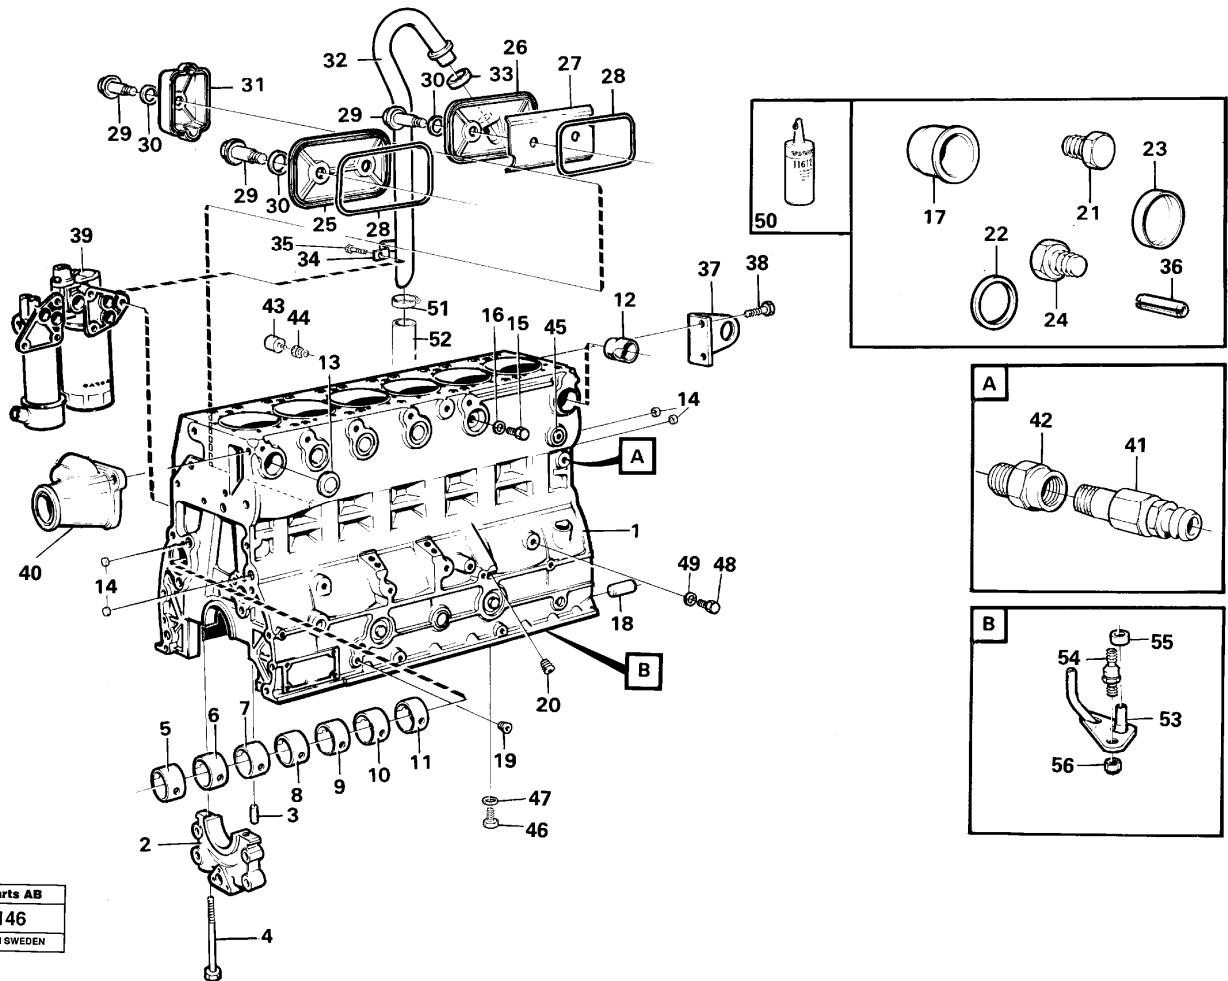

Date: 2014/2/12	Image id: AN146	Catalogue: 97765	Model: L90C
Brand: Volvo BM	Serial: 13001-14304, 61901-62462, 70001-70052	Group/Section: 212/100	Title: Cylinder block

Pos	Part	Q1	Q2	Q3	Q4	Q5	PS	Kit	Description	Option(s)	Remark
1	VOE420990	1							Cylinder block		
2		7					NS		•Bearing carrier		
3	VOE422426	1							••Pin		
4	VOE465899	14							••Screw		
5	VOE422076	1							•Bushing		
6	VOE422077	1							•Bushing		(VOE7422077)
7	VOE422078	1							•Bushing		
8	VOE11000014	1							•Bushing		(VOE422079)
9	VOE422080	1							•Bushing		(VOE7422080)
10	VOE422081	1							•Bushing		
11	VOE422082	1							•Bushing		
12	VOE421154	6							•Nozzle