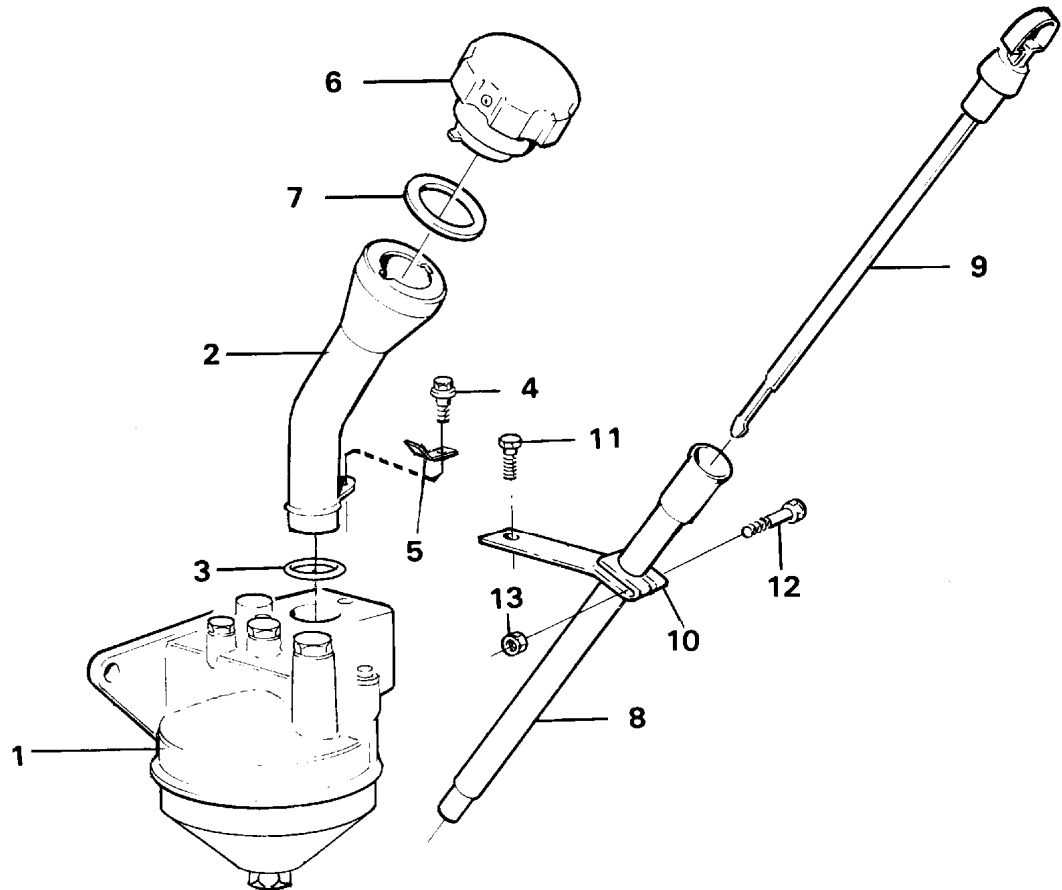

Date: 2014/2/12	Image id: AN169	Catalogue: 97765	Model: L90C
Brand: Volvo BM	Serial: 13001-14304, 61901-62462, 70001-70052	Group/Section: 217/200	Title: Oil filler and dipstick

VME Parts AB
AN 169
PRINTED IN SWEDEN

Pos	Part	Q1	Q2	Q3	Q4	Q5	PS	Kit	Description	Option(s)	Remark
1		1							Filter Housing		See ref 222/150
2	VOE4772233	1							Oil filler pipe		
3	VOE421629	1							Sealing ring		
4	VOE13946173	1							Screw		(VOE946173)M8x20
5	VOE421713	1							Tab washer		
6	VOE421753	1							Filler cap		
7	VOE1275379	1							•Gasket		(VOE940096)
8	VOE11030765	1							Pipe		
9	VOE4772191	1							Dipstick