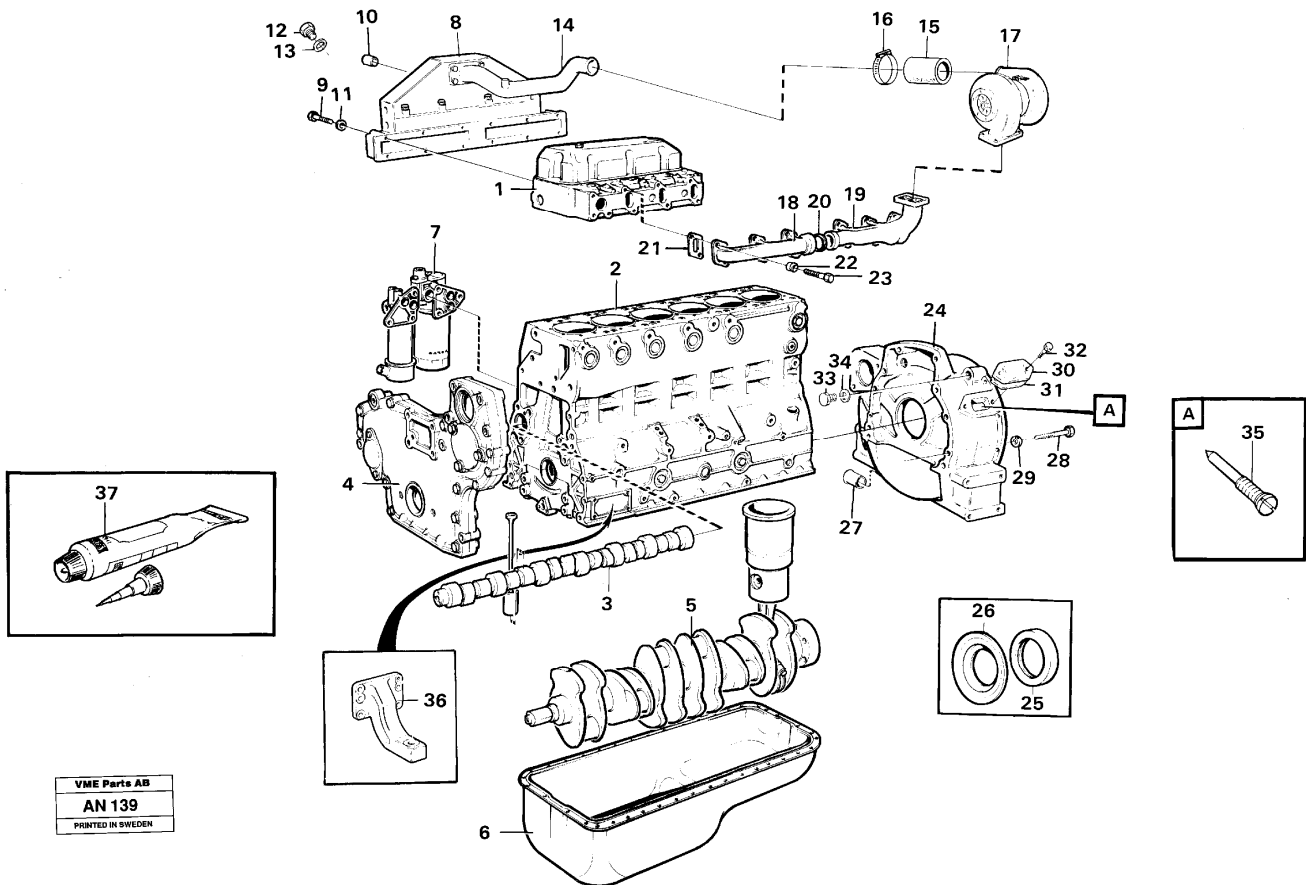

Date: 2014/2/12	Image id: AN139	Catalogue: 97765	Model: L90C
Brand: Volvo BM	Serial: 13001-14304, 61901-62462, 70001-70052	Group/Section: 210/150	Title: Engine, assembly

VME Parts AB
AN 139
PRINTED IN SWEDEN

Pos	Part	Q1	Q2	Q3	Q4	Q5	PS	Kit	Description	Option(s)	Remark
	VOE15003910	1							Engine		(VOE8188100)
1									Cylinder head		See ref 211/100
2									Cylinder block		See ref 212/100
3									Camshaft		See ref 215/100
4									Timing gear casing		See ref 215/150
5									Crank mechanism		See ref 216/100
6									Oil sump		See ref 217/100
7									Oil filter		See ref 222/100
8									Inlet manifold		See ref 251/100
									Starter element		See ref 251/100
9	VOE13965183	8							Flange screw		M8 x 90
	VOE13955308	4							Screw		M8x110
10	VOE843075	4							Spacer sleeve		L=15mm
11	VOE13941907	12							Washer		

Date: 2014/2/12	Image id: AN145	Catalogue: 97765	Model: L90C
Brand: Volvo BM	Serial: 13001-14304, 61901-62462, 70001-70052	Group/Section: 211/100	Title: Cylinder head

Pos	Part	Q1	Q2	Q3	Q4	Q5	PS	Kit	Description	Option(s)	Remark
	VOE420878	2							Cylinder head		
1		2					NS		•Cylinder head		
2	VOE420874	6							••Valve seat		STD D, INLET
	VOE420876	6							••Valve seat		0,20 O SZ
3	VOE420875	6							••Valve seat		STD D, EXHAUST
	VOE420877	6							••Valve seat		0,20 O SZ
4	VOE477792	12							••Valve guide		
5A	VOE270575	6					SS		••Repair kit		
5	VOE8192085	6							•••Sleeve		(VOE466404)
6	VOE466405	6							•••Sealing ring		