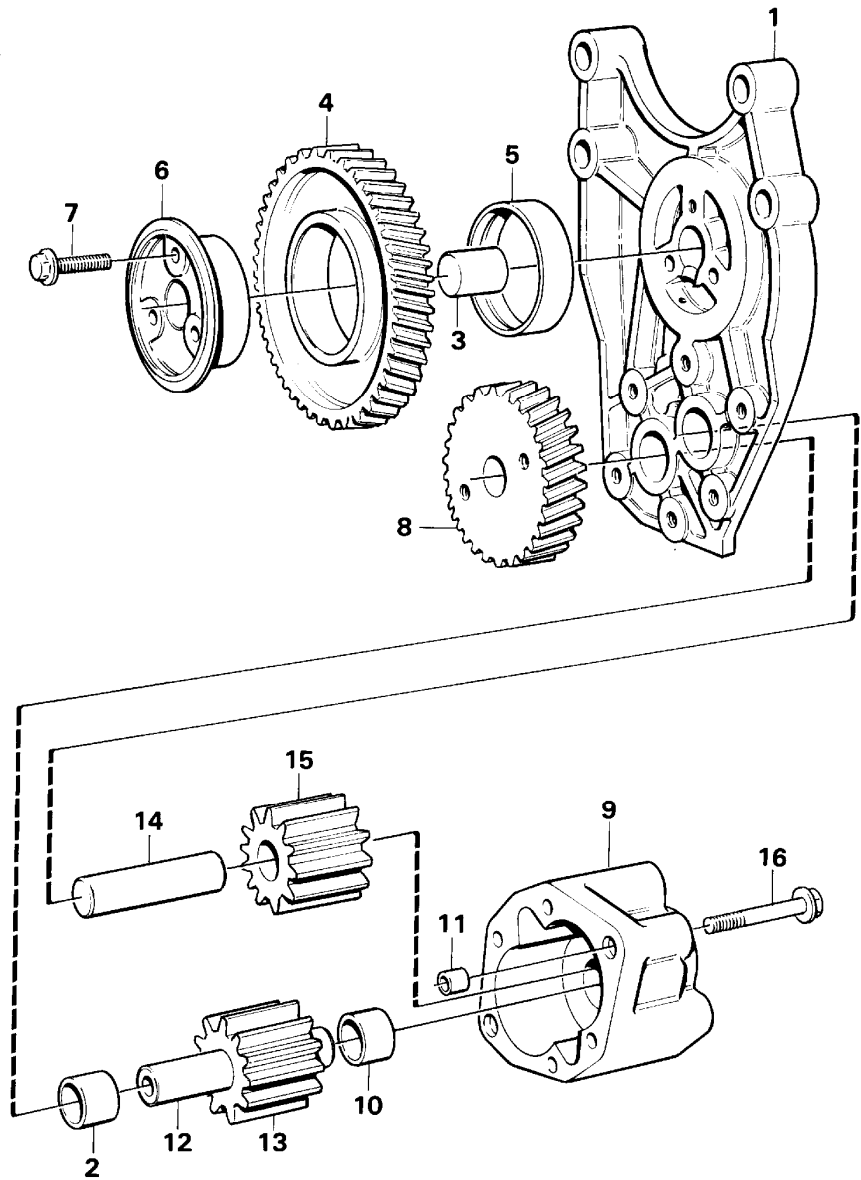

Date: 2014/2/12	Image id: AN161	Catalogue: 97765	Model: L90C
Brand: Volvo BM	Serial: 13001-14304, 61901-62462, 70001-70052	Group/Section: 221/150	Title: Oil pump

VME Parts AB
AN 161
PRINTED IN SWEDEN

Pos	Part	Q1	Q2	Q3	Q4	Q5	PS	Kit	Description	Option(s)	Remark
	VOE477547	1							Oil pump		
1	VOE471571	1							•Bracket		
2	VOE470347	2						K	••Bushing		
3	VOE191171	1							••Pin		(VOE191171)
	VOE471942	1							•Drive Gear		
4		1					NS		••Idler gear