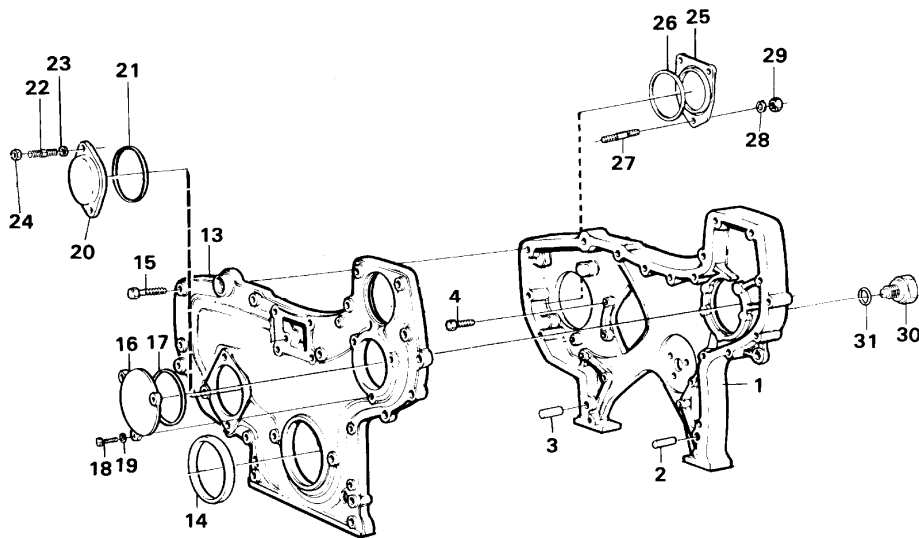

Date: 2014/2/12	Image id: AN148	Catalogue: 97765	Model: L90C
Brand: Volvo BM	Serial: 13001-14304, 61901-62462, 70001-70052	Group/Section: 215/150	Title: Timing gear casing

VME Parts AB
AN 148
PRINTED IN SWEDEN