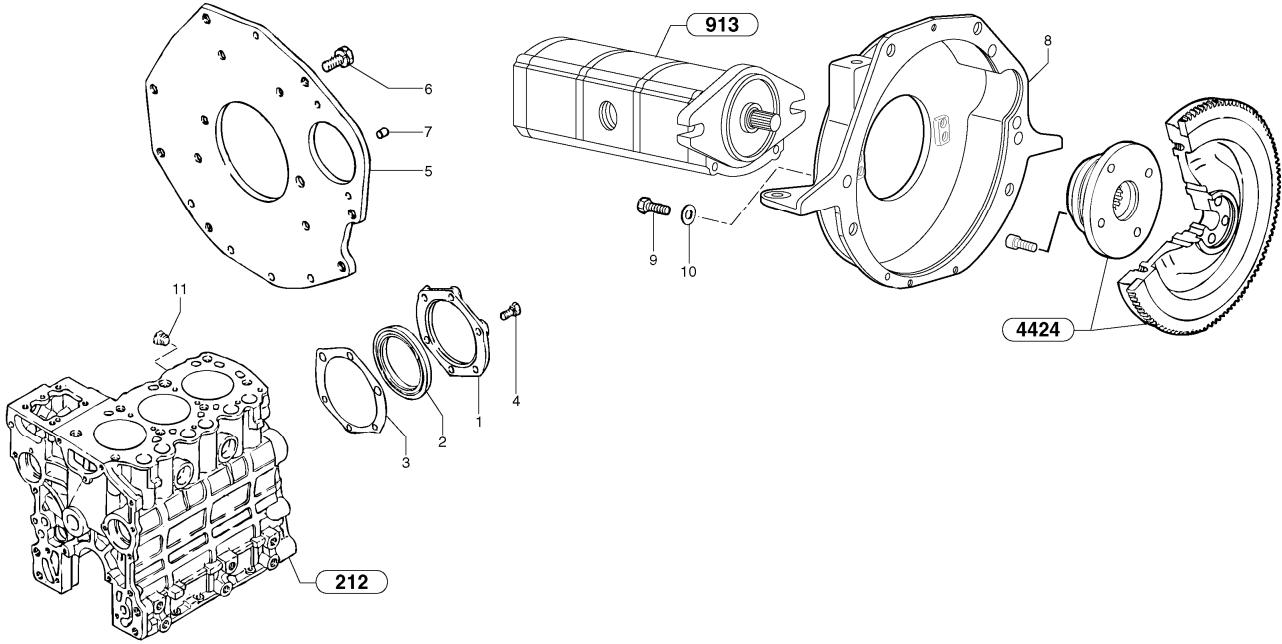

Date: 2013/11/24	Image id: 219X1	Catalogue: 10002	Model: EC15 XR
Brand: Volvo	Serial: 10151-14000, 14010-99999	Group/Section: 212/500	Title: Flywheel housing

Q1-Q5	Option	Option description	
Q1 265.10151			

Pos	Part	Q1	Q2	Q3	Q4	Q5	PS	Kit	Description	Option(s)	Remark
1	PJ7410615	1							Flange		
2	PJ7410585	1							Seal		
3	PJ7410626	1							Seal		
4	PJ7410591	6					SS		Screw		
5	PJ7410672	1					OP		Plate		
6	PJ7410108	6					SS		Screw		
7	PJ7412990	1							Centraliser		
8	PJ3810791	1							Flywheel housing		
9	PJ4380172	6							Screw		HM12X20
10	VOE11804249	6							Washer		(PJ4490002)Z12
11	PJ7410039	1							Plug