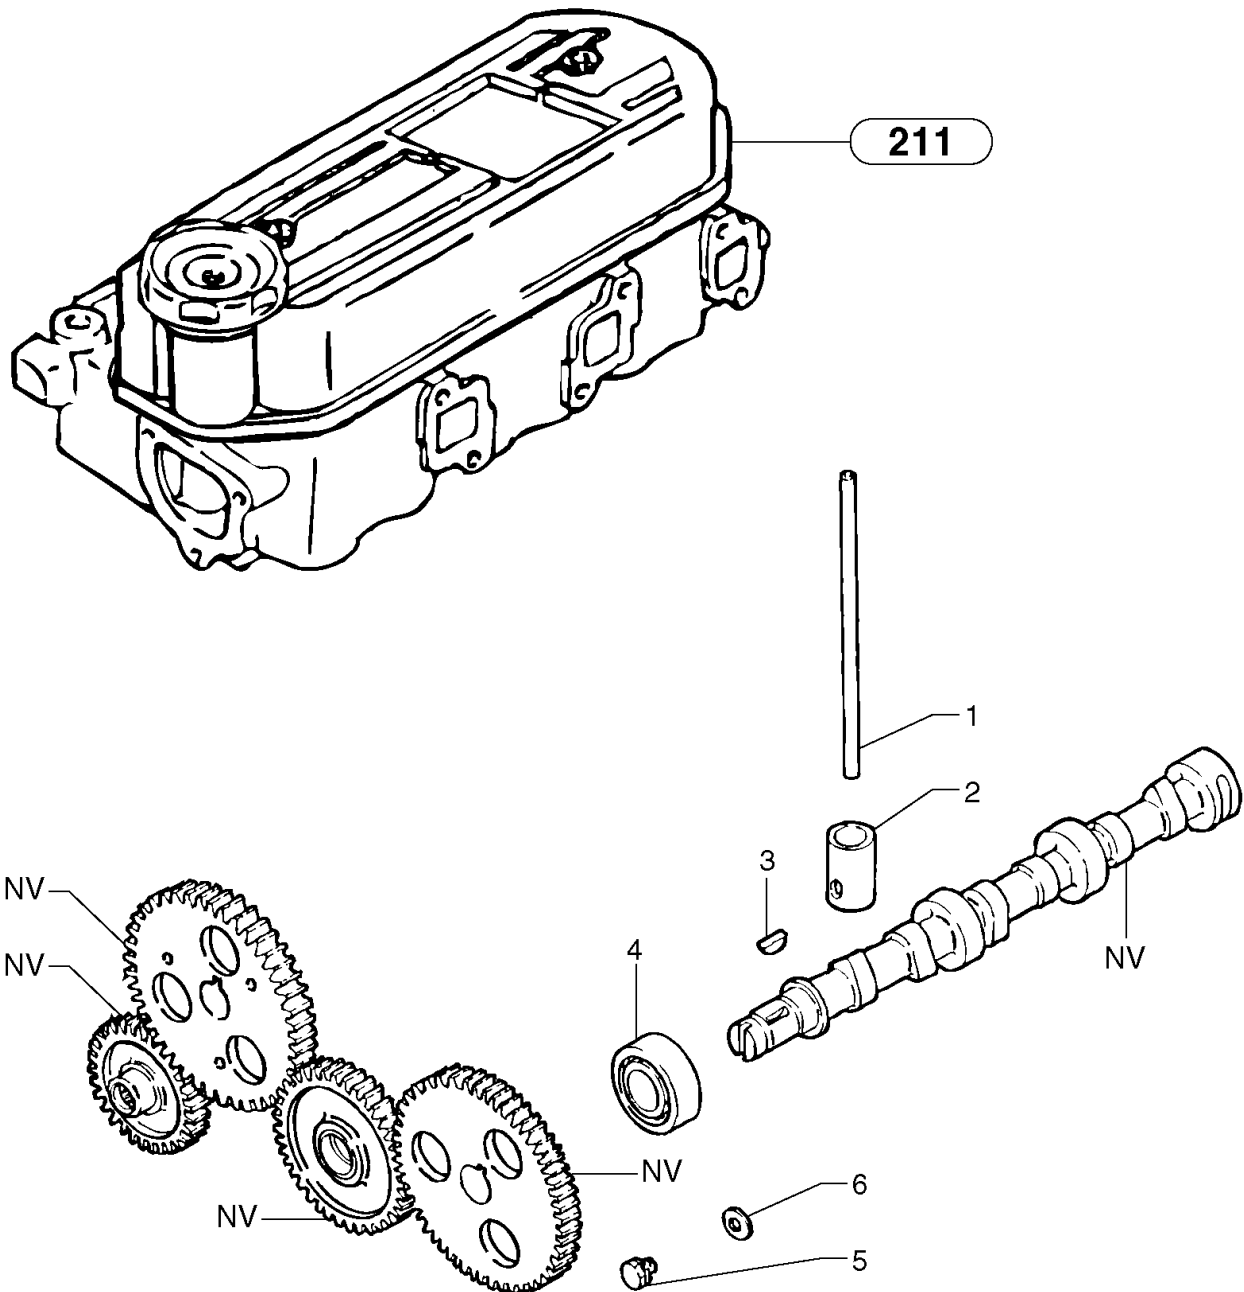

Date: 2013/11/24	Image id: 2154X1	Catalogue: 10002	Model: EC15 XR
Brand: Volvo	Serial: 10151-14000, 14010-99999	Group/Section: 215/400	Title: Camshaft

Q1-Q5	Option	Option description	
Q1 265.10151			

Pos	Part	Q1	Q2	Q3	Q4	Q5	PS	Kit	Description	Option(s)	Remark
1	PJ7410656	6							Rod