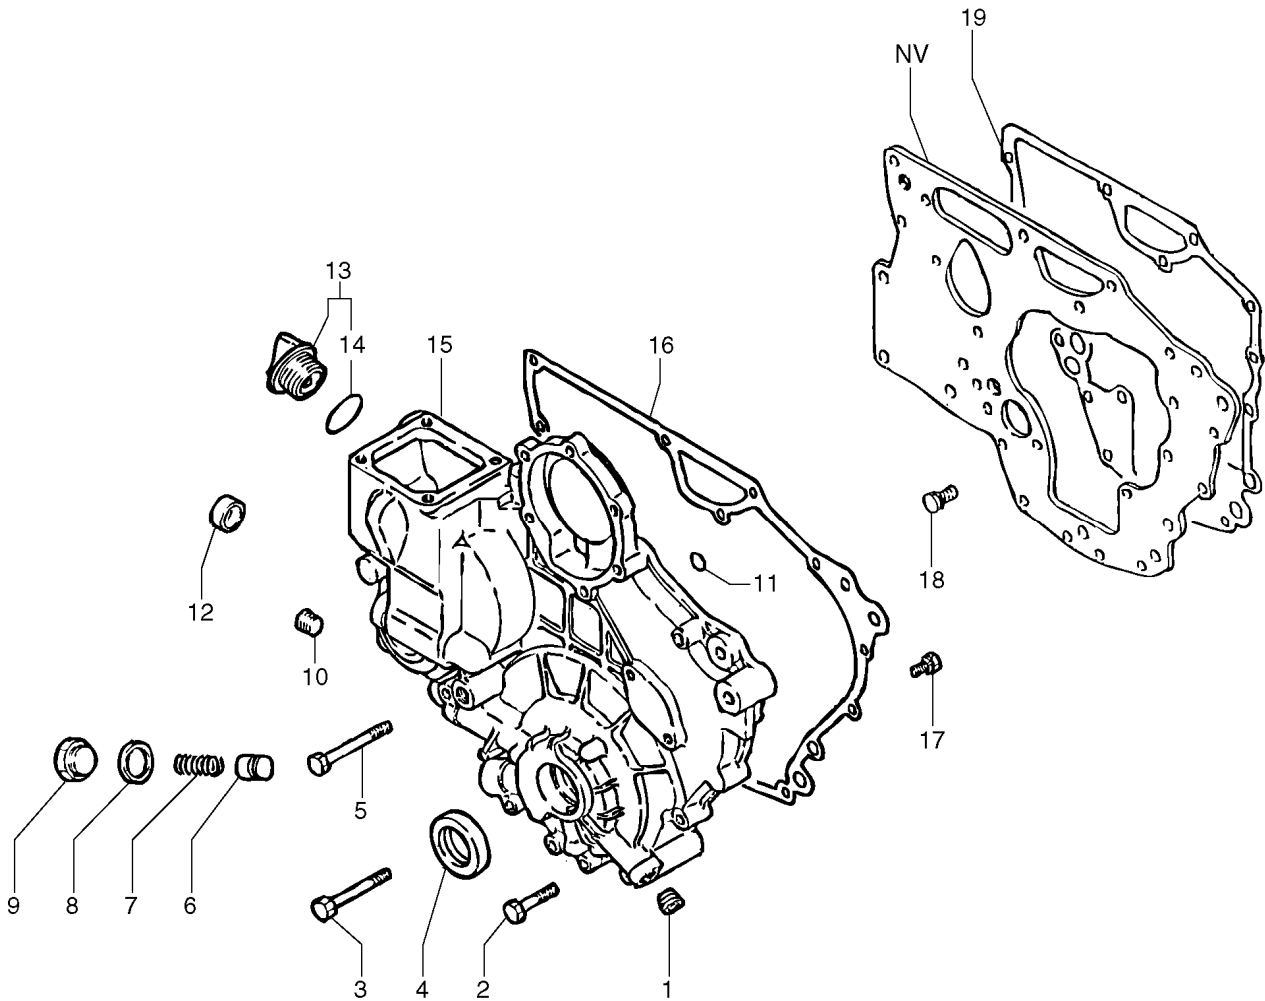

Date: 2013/11/24	Image id: 2151AX1	Catalogue: 10002	Model: EC15 XR
Brand: Volvo	Serial: 10151-14000, 14010-99999	Group/Section: 215/110	Title: Timing gear casing L3E2-63ESA,ENG 65215 -

Q1-Q5	Option	Option description	
Q1.			

Pos	Part	Q1	Q2	Q3	Q4	Q5	PS	Kit	Description	Option(s)	Remark
1	PJ7410408	1							Plug		
2	PJ7410592	3							Screw		
3	PJ7410593	4							Screw		
4	PJ7410580	1							Sealing		
5	PJ7410594	1							Screw		
6	PJ7410047	1							Plunger		
7	PJ7410659	1							Spring