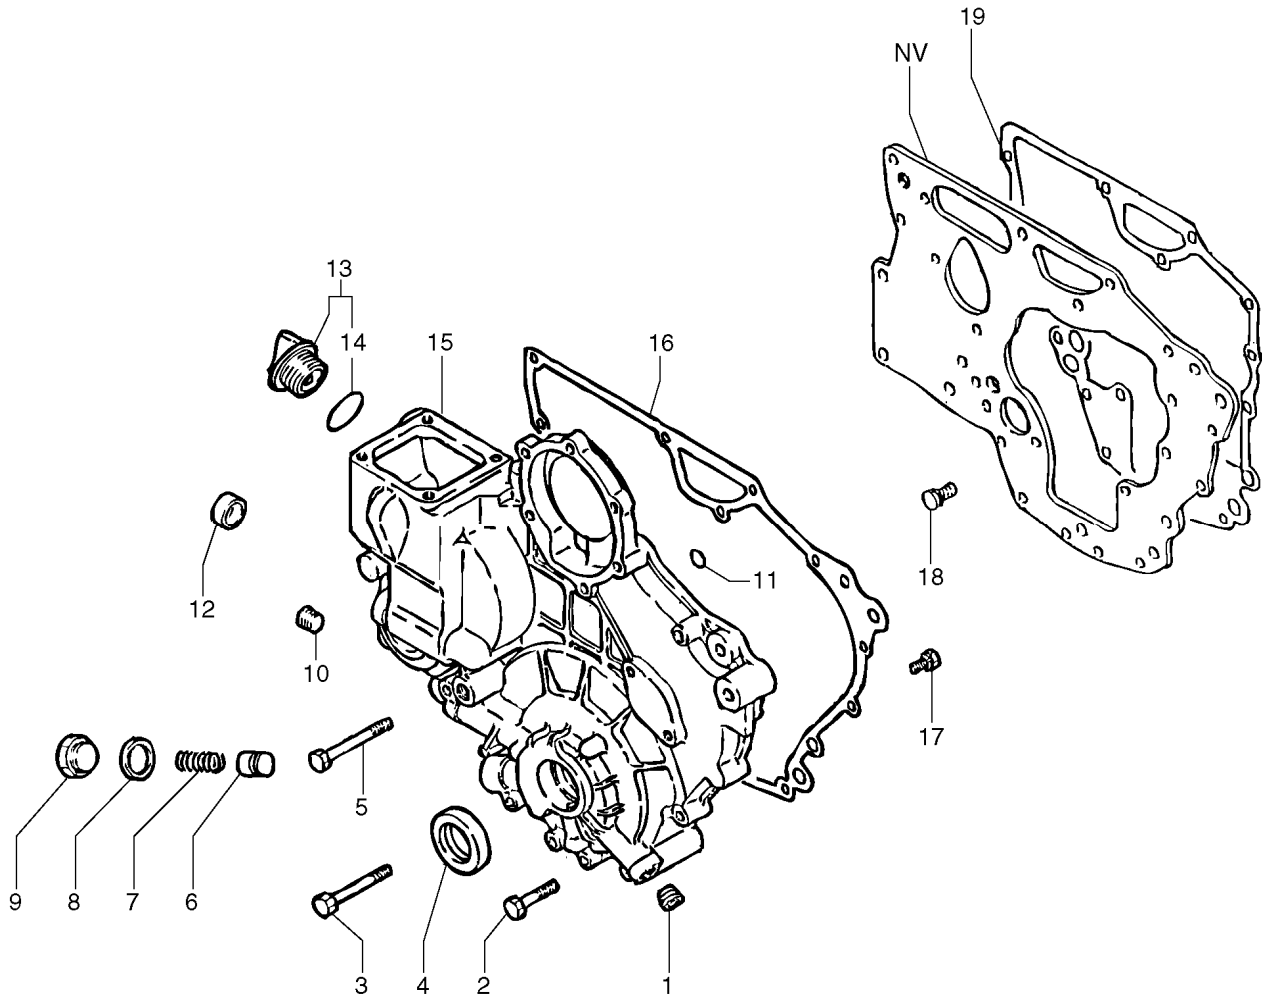

Date: 2013/11/24	Image id: 2151NX1	Catalogue: 10002	Model: EC15 XR
Brand: Volvo	Serial: 10151-14000, 14010-99999	Group/Section: 215/120	Title: Timing gear casing (us) L3E-W263ESA

Q1-Q5	Option	Option description	
Q1.			

Pos	Part	Q1	Q2	Q3	Q4	Q5	PS	Kit	Description	Option(s)	Remark
1	PJ7410408	1							Plug		
2	PJ7410592	3							Screw		
3	PJ7410593	4							Screw		
4	PJ7410580	1							Sealing		
5	PJ7410594	1							Screw		
6	PJ7410047	1							Plunger		
7	PJ7410659	1							Spring		
8	VOE11715851	1							Sealing		(PJ7410040)