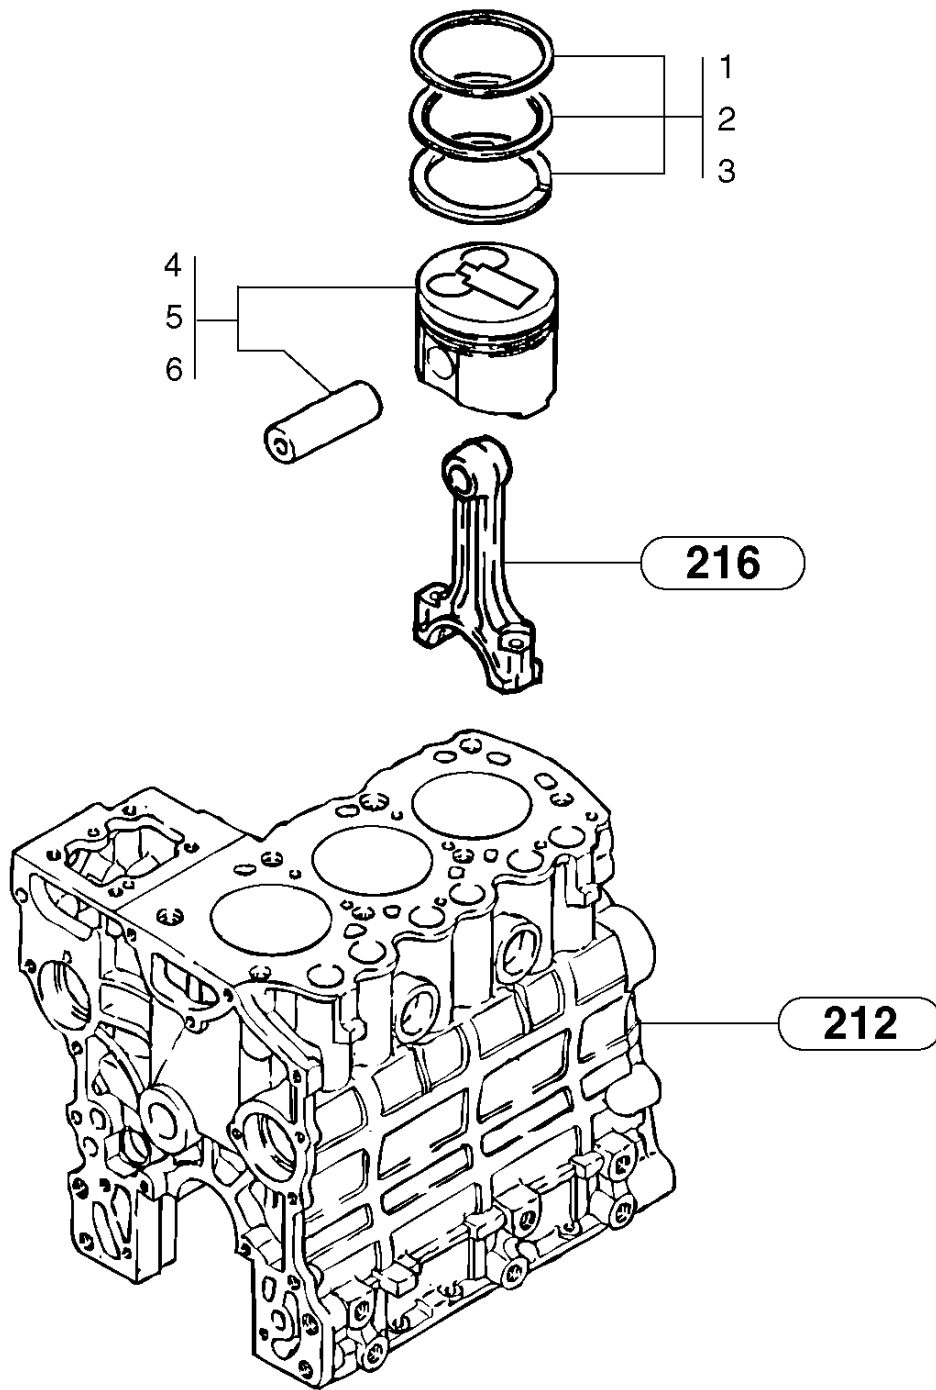

Date: 2013/11/24	Image id: 213AX1	Catalogue: 10002	Model: EC15 XR
Brand: Volvo	Serial: 10151-14000, 14010-99999	Group/Section: 213/200	Title: Pistons L3E2-63ESA,ENG 65215 -

Q1-Q5	Option	Option description