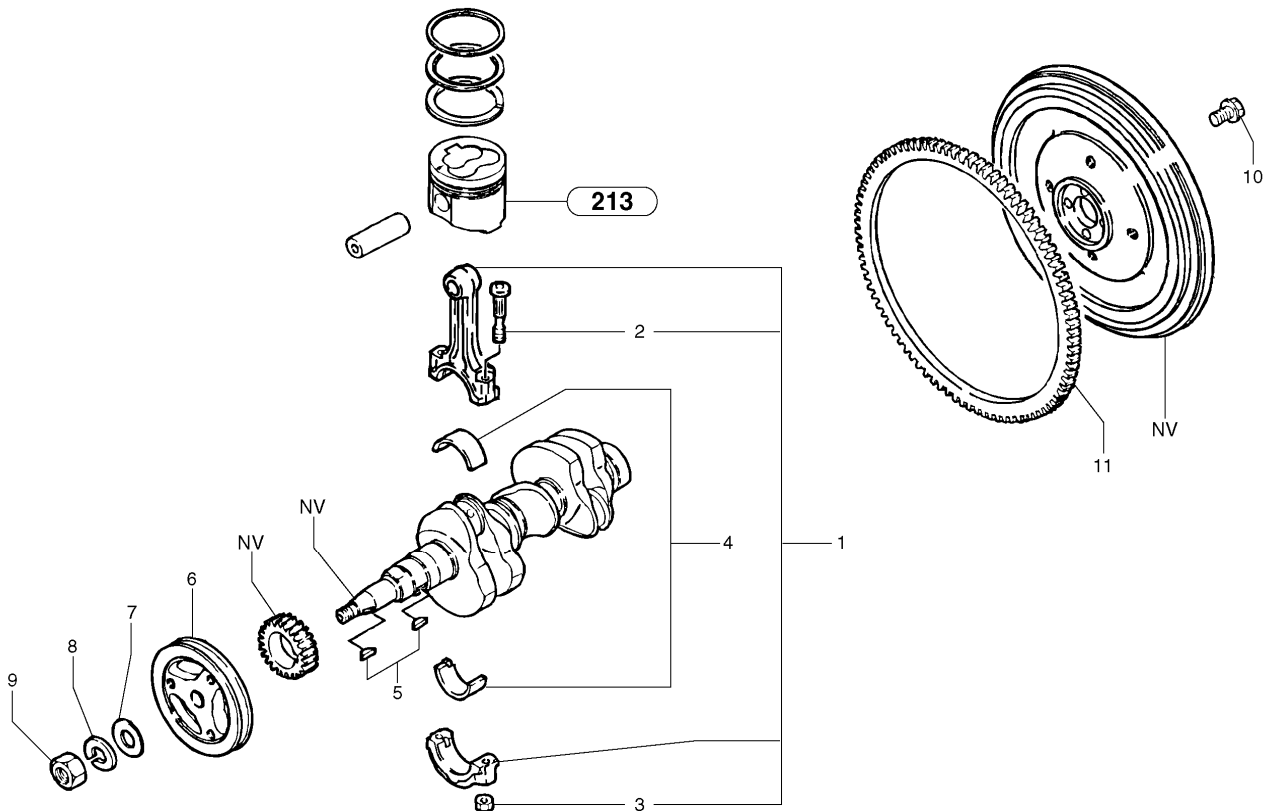

Date: 2013/11/24	Image id: 216X1	Catalogue: 10002	Model: EC15 XR
Brand: Volvo	Serial: 10151-14000, 14010-99999	Group/Section: 216/100	Title: Connecting rods L3E2-63ES,ENG - 65214

Q1-Q5	Option	Option description	
Q1 .			

Pos	Part	Q1	Q2	Q3	Q4	Q5	PS	Kit	Description	Option(s)	Remark
1	PJ7415744	3					SS		Piston rod		
2	PJ7415819	2							•Screw		
3	PJ7410045	2							•Nut		
4	VOE11716691	3							Connecting Rod		(PJ7413017)STD SZ
4	VOE11716692	3							Connecting Rod		(PJ7413018)0,25 mm, 0.0098 in
4	PJ7411185	3							Bearings (kit)		(PJ7413019)0,50 mm, 0.0197 in
5	PJ7410602	2							Key		
6	PJ7415745	1							Pulley		
7	PJ7410600	1							Washer		
8	PJ7410601	1							Lock Washer		
9	PJ7410598	1							Nut