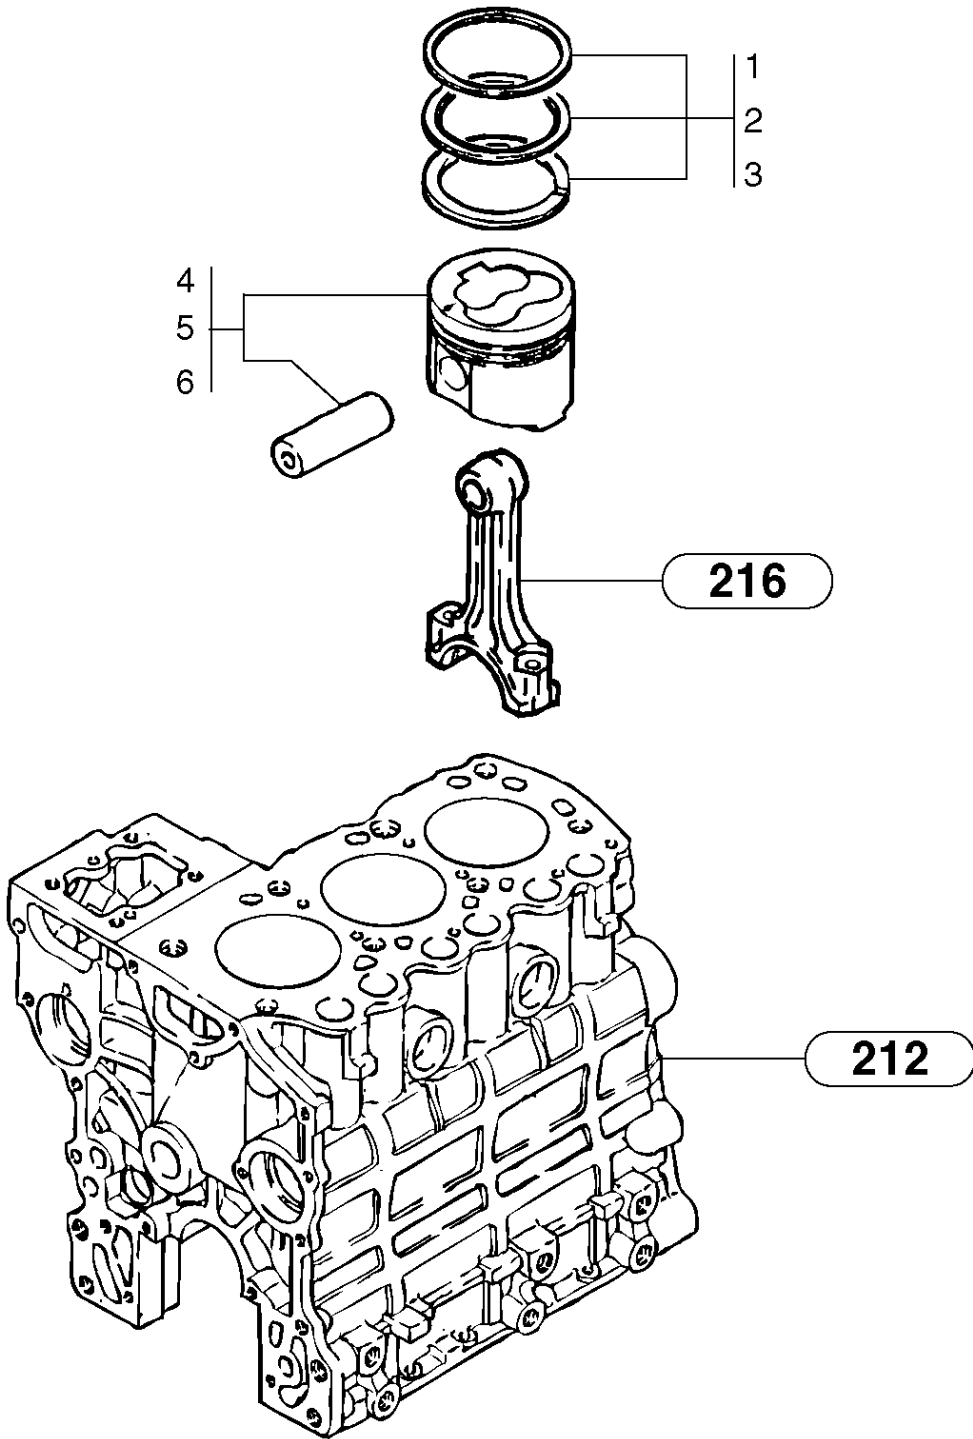

Date: 2013/11/24	Image id: 213NX1	Catalogue: 10002	Model: EC15 XR
Brand: Volvo	Serial: 10151-14000, 14010-99999	Group/Section: 213/300	Title: Pistons (us) L3E-W263ESA

Q1-Q5	Option	Option description