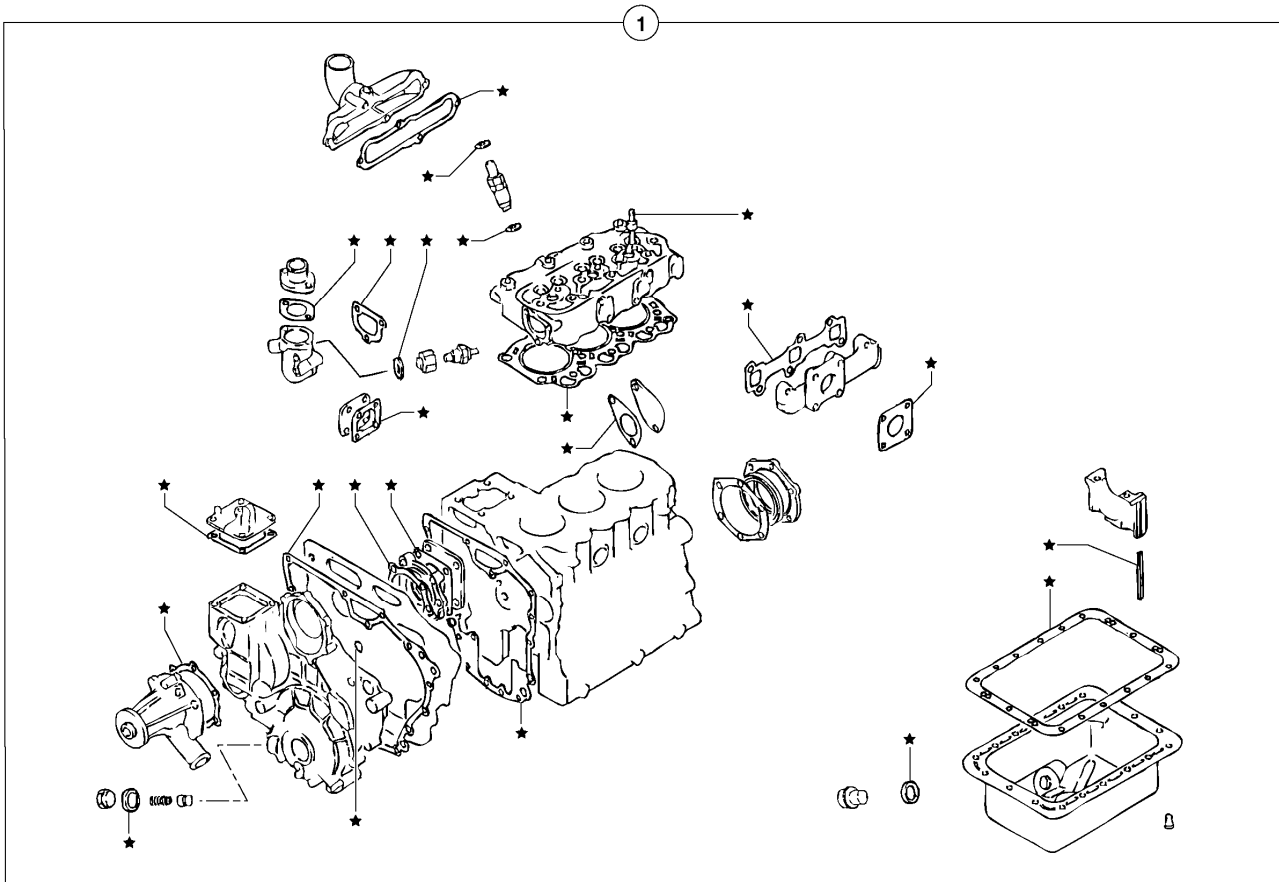

Date: 2013/11/24	Image id: 2101X1	Catalogue: 10003	Model: EC15 XT
Brand: Volvo	Serial: 10151-99999	Group/Section: 210/300	Title: Engine gasket kit

Q1-Q5	Option	Option description	
Q1 261.10151			
Q2 261.10151			

Pos	Part	Q1	Q2	Q3	Q4	Q5	PS	Kit	Description	Option(s)	Remark
1	PJ7418513	1	1						Seal kit		(PJ7412985)