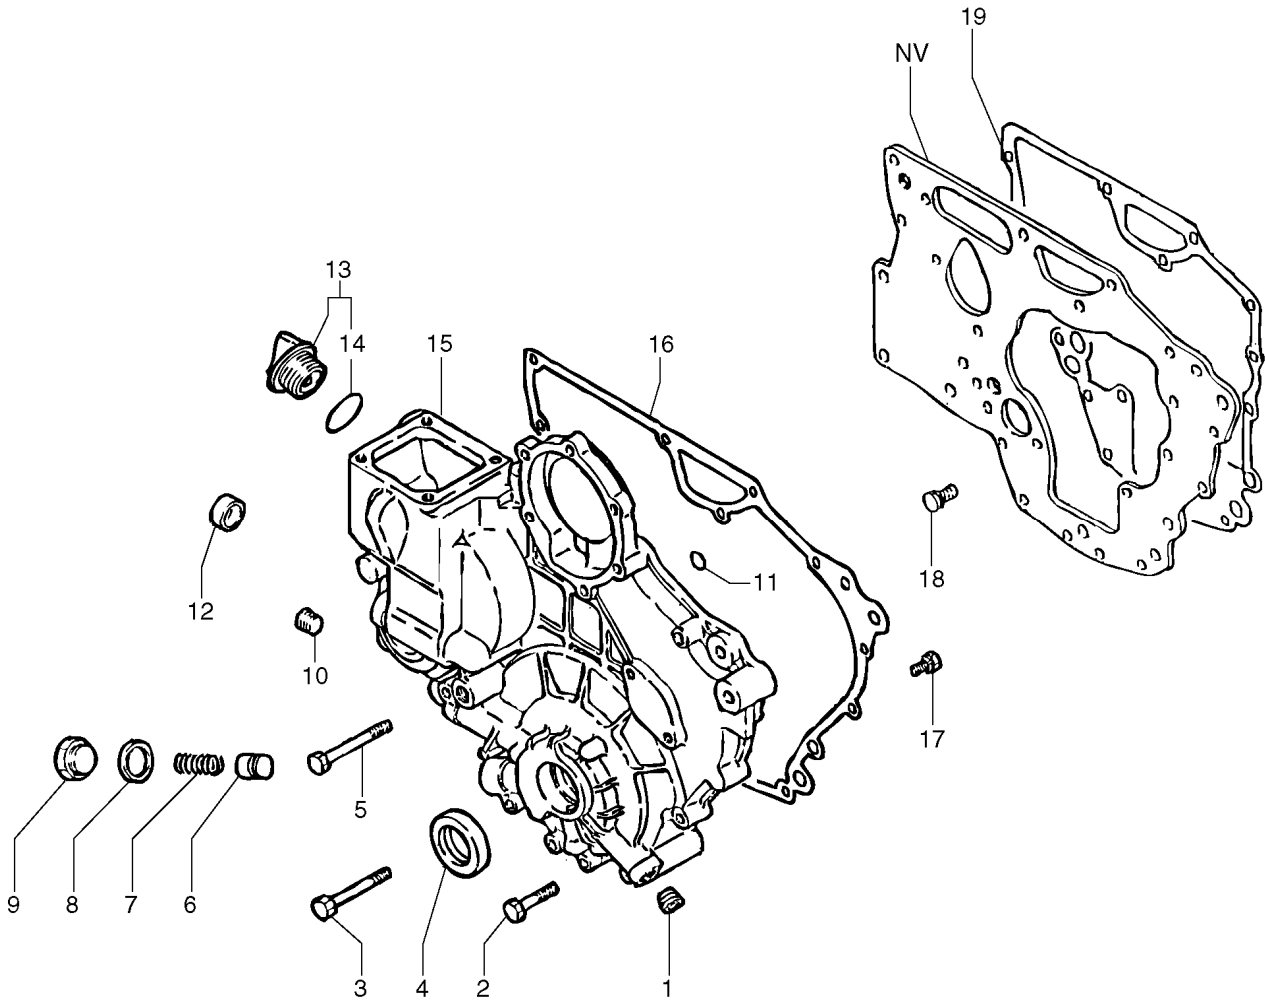

Date: 2013/11/24	Image id: 2151AX1	Catalogue: 10003	Model: EC15 XT
Brand: Volvo	Serial: 10151-99999	Group/Section: 215/110	Title: Timing gear casing L3E2-63ESA,ENG 65215 -

Q1-Q5	Option	Option description	
Q1.			
Q2.			

Pos	Part	Q1	Q2	Q3	Q4	Q5	PS	Kit	Description	Option(s)	Remark
1	PJ7410408	1	1						Plug		
2	PJ7410592	3	3						Screw		
3	PJ7410593	4	4						Screw		
4	PJ7410580	1	1						Sealing		
5	PJ7410594	1	1						Screw		
6	PJ7410047	1	1						Plunger		
7	PJ7410659	1	1						Spring