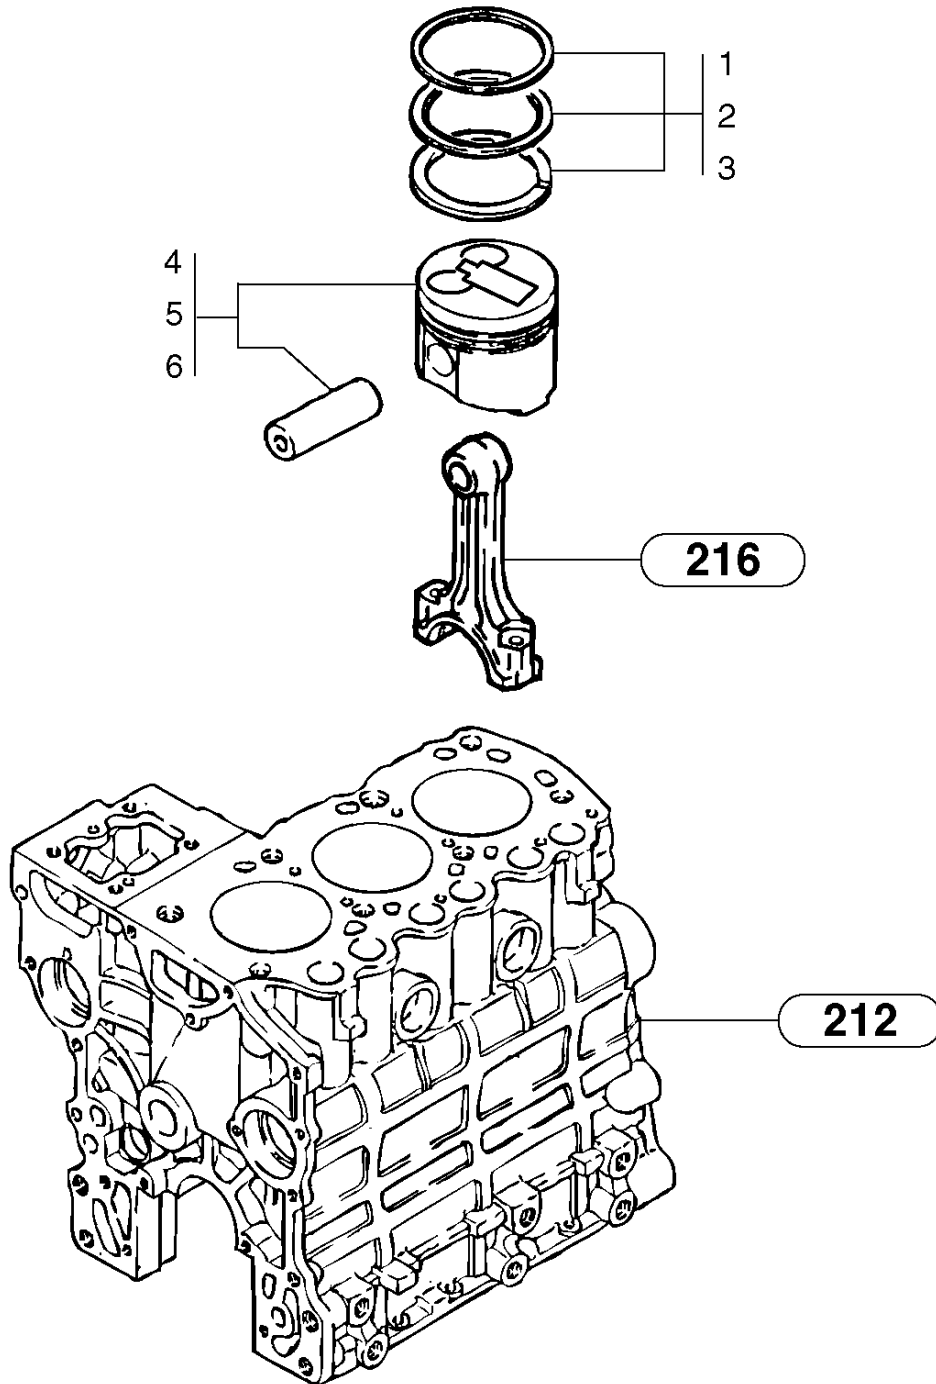

Date: 2013/11/24	Image id: 213AX1	Catalogue: 10003	Model: EC15 XT
Brand: Volvo	Serial: 10151-99999	Group/Section: 213/200	Title: Pistons L3E2-63ESA,ENG 65215 -

Q1-Q5	Option	Option description	
Q1.