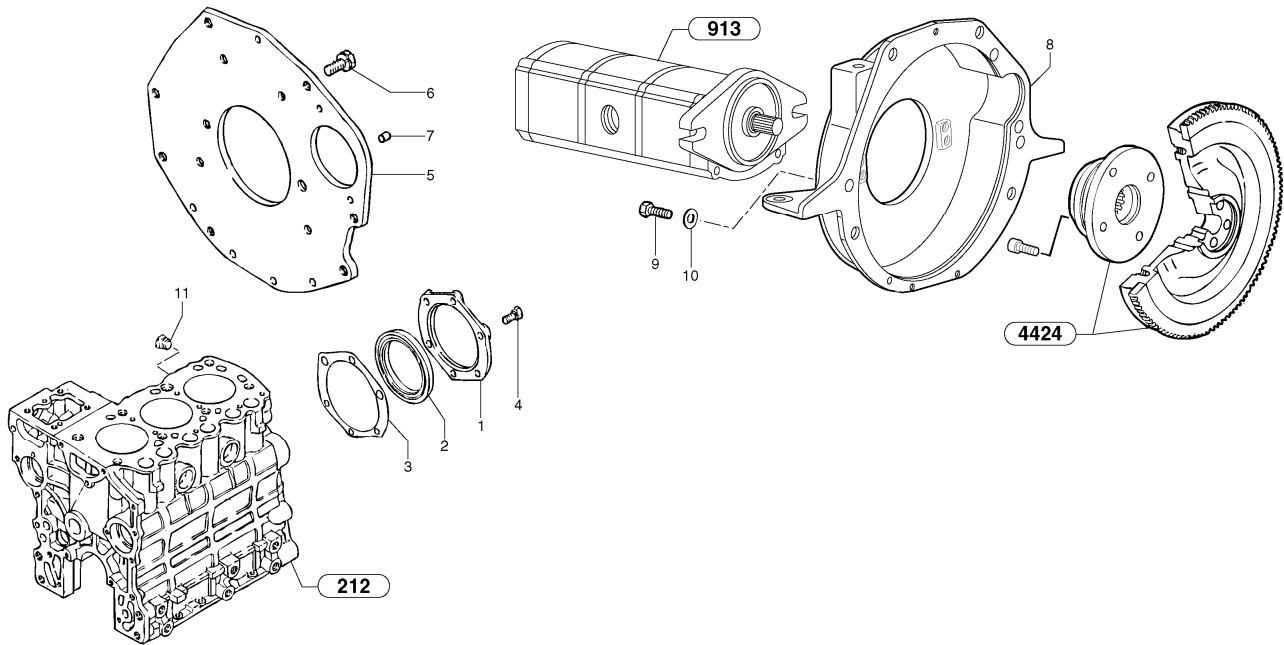

Date: 2013/11/24	Image id: 219X1	Catalogue: 10003	Model: EC15 XT
Brand: Volvo	Serial: 10151-99999	Group/Section: 212/500	Title: Flywheel housing

Q1-Q5	Option	Option description	
Q1 261.10151			
Q2 261.10151			

Pos	Part	Q1	Q2	Q3	Q4	Q5	PS	Kit	Description	Option(s)	Remark
1	PJ7410615	1	1						Flange		
2	PJ7410585	1	1						Seal		
3	PJ7410626	1	1						Seal		
4	PJ7410591	6	6				SS		Screw		
5	PJ7410672	1	1				OP		Plate		
6	PJ7410108	6	6				SS		Screw		
7	PJ7412990	1	1						Centraliser		
8	PJ3810791	1	1						Flywheel housing		
9	PJ4380172	6	6						Screw		HM12X20
10	VOE11804249	6	6						Washer		(PJ4490002)Z12
11	PJ7410039	1	1						Plug