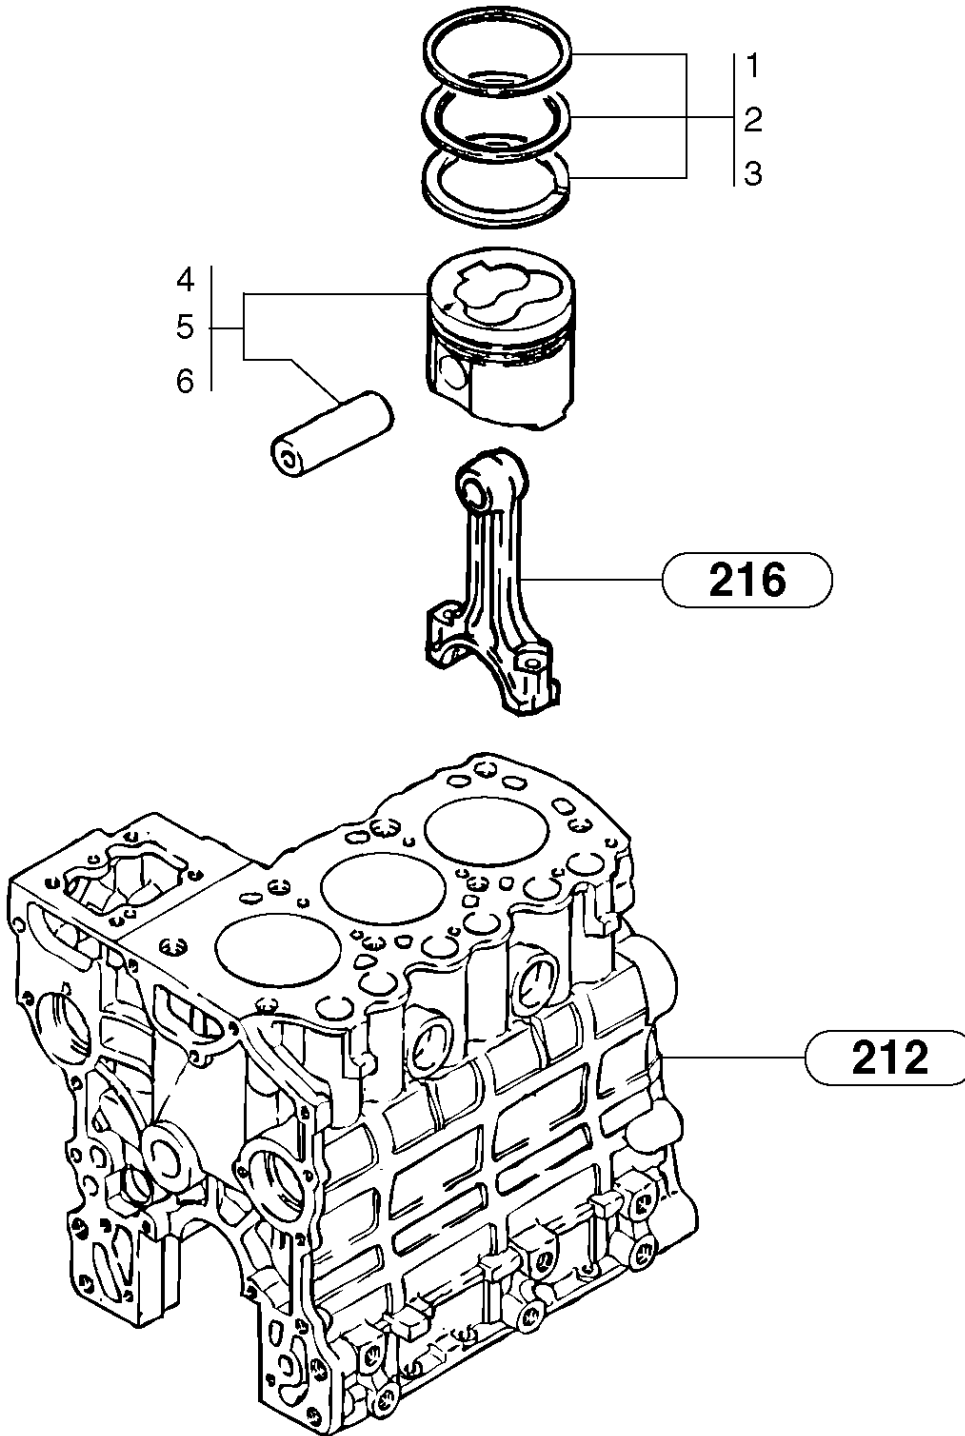

Date: 2013/11/24	Image id: 213NX1	Catalogue: 10003	Model: EC15 XT
Brand: Volvo	Serial: 10151-99999	Group/Section: 213/300	Title: Pistons (us) L3E-W263ESA

Q1-Q5	Option	Option description	
Q1.