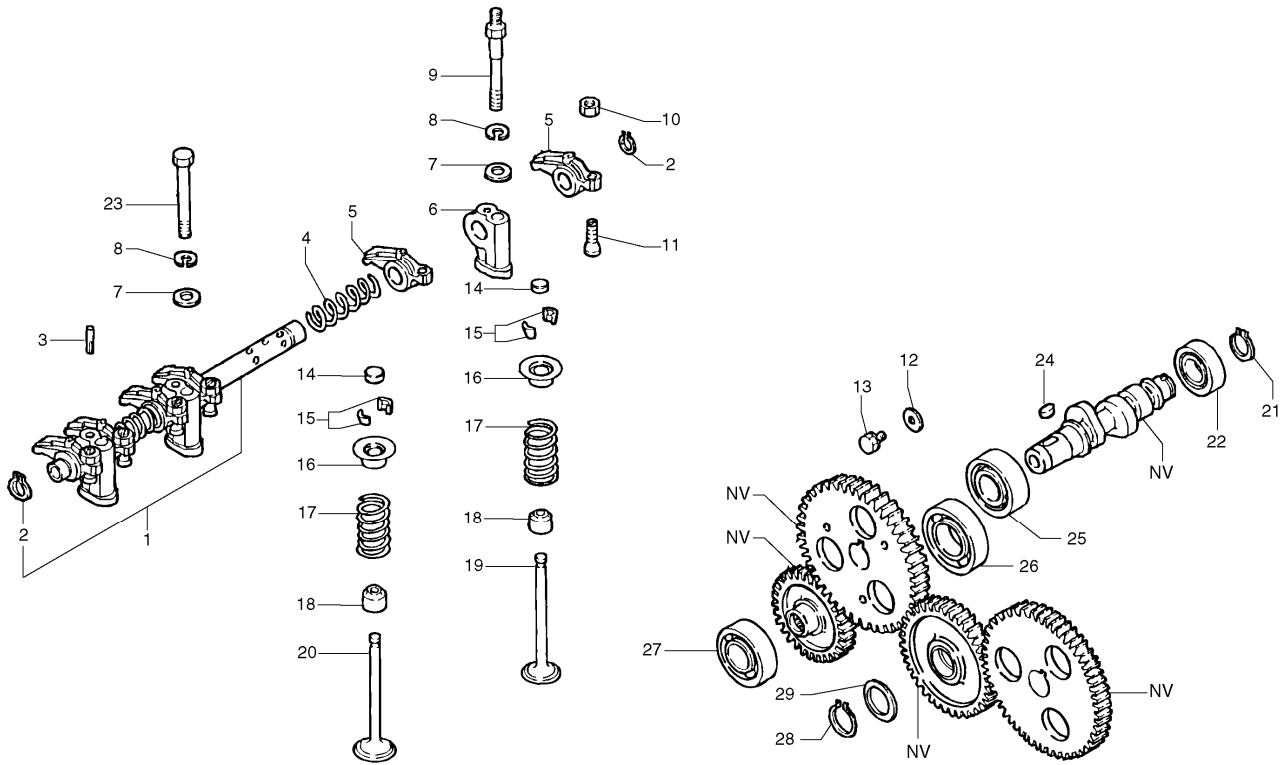

Date: 2013/11/24	Image id: 214X1	Catalogue: 10003	Model: EC15 XT
Brand: Volvo	Serial: 10151-99999	Group/Section: 214/100	Title: Timing gears

Q1-Q5	Option	Option description	
Q1 261.10151			
Q2 261.10151			

Pos	Part	Q1	Q2	Q3	Q4	Q5	PS	Kit	Description	Option(s)	Remark
1	PJ7412983	1	1						Rocker Arm Shaft		
2	PJ7410605	2	2						•Snap Ring		
3	PJ7410622	1	1						Pin		
4	PJ7410612	2	2						Spring		
5	PJ7410657	6	6						Rocker Arm		
6	PJ7410613	3	3						Support		
7	PJ7410402	3	3						Washer		
8	PJ7410126	3	3				SS		Lock Washer		
9	PJ7410669	2	2						Stud		
10	PJ7410597	6	6				SS		Nut		
11	PJ7410658	6	2						Screw		
12	PJ7410629	1	1						Washer		
13	PJ7410100	1	1				SS		Screw		
14	PJ7414924	6	6						Cap