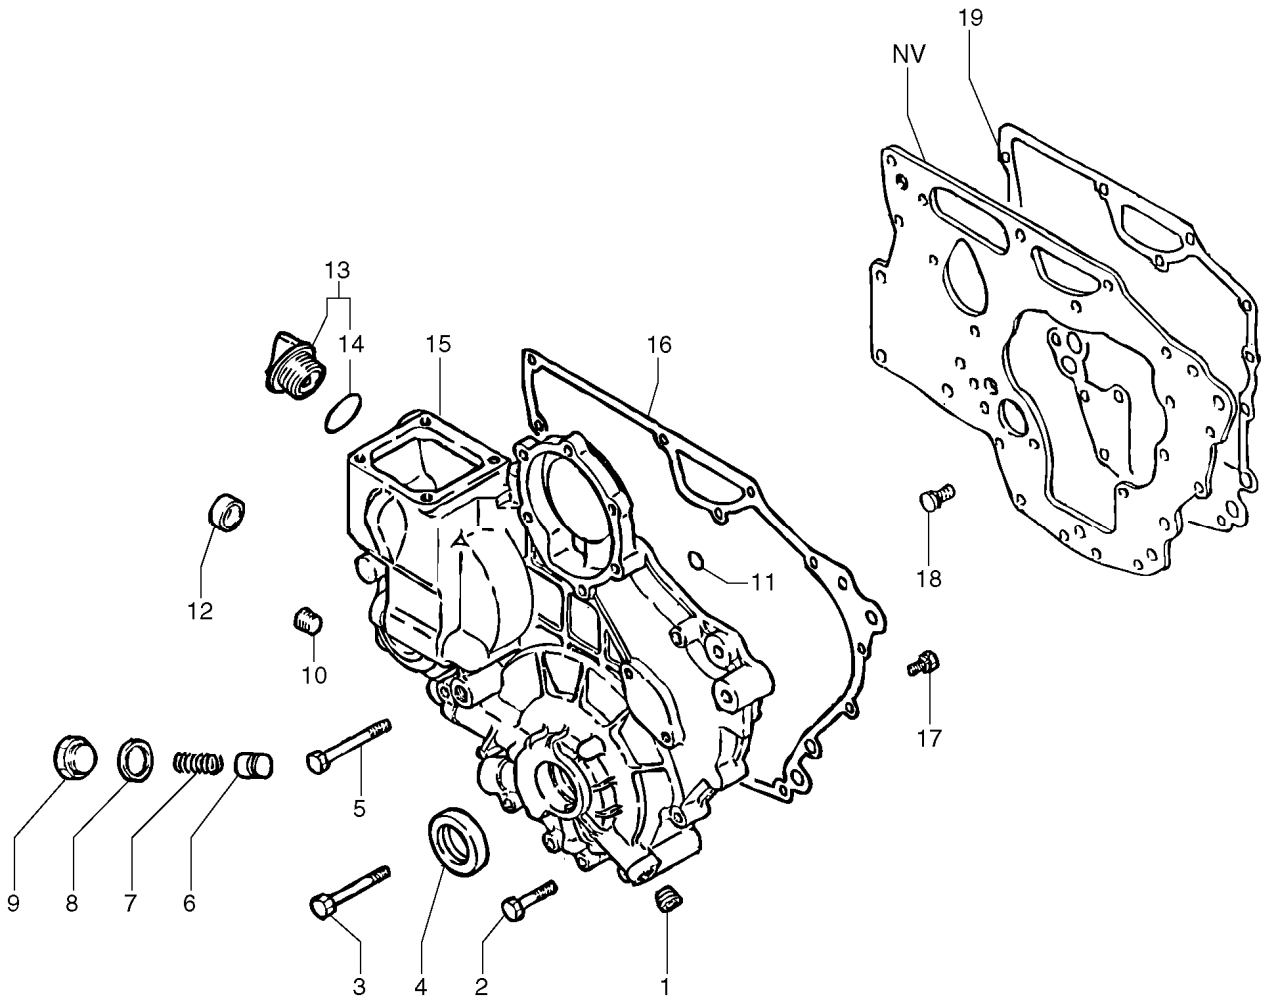

Date: 2013/11/24	Image id: 2151NX1	Catalogue: 10003	Model: EC15 XT
Brand: Volvo	Serial: 10151-99999	Group/Section: 215/120	Title: Timing gear casing (us) L3E-W263ESA

Q1-Q5	Option	Option description	
Q1.			
Q2.			

Pos	Part	Q1	Q2	Q3	Q4	Q5	PS	Kit	Description	Option(s)	Remark
1	PJ7410408	1	1						Plug		
2	PJ7410592	3	3						Screw		
3	PJ7410593	4	4						Screw		
4	PJ7410580	1	1						Sealing		
5	PJ7410594	1	1						Screw		
6	PJ7410047	1	1						Plunger		
7	PJ7410659	1	1						Spring