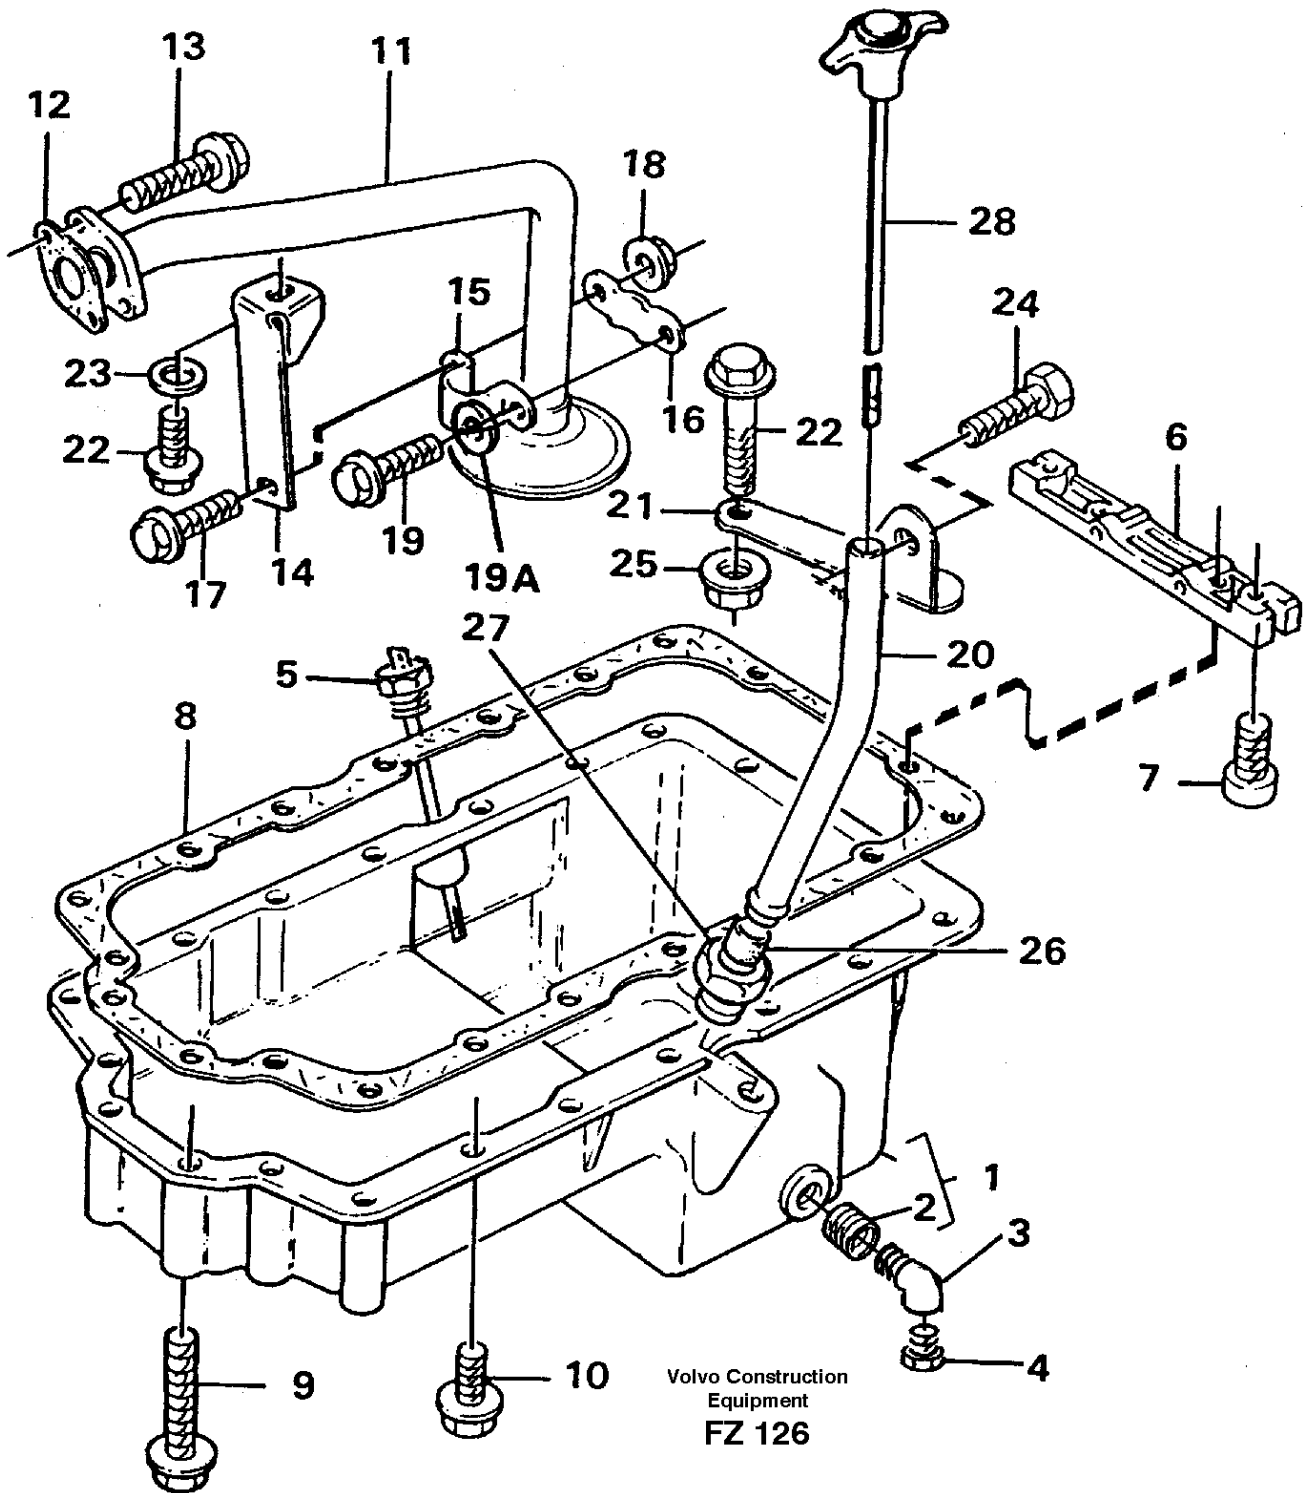

Date: 2013/10/7	Image id: FZ126	Catalogue: 99526	Model: EC150C
Brand: Volvo	Serial: 254-99999	Group/Section: 217/100	Title: Oil sump

Pos	Part	Q1	Q2	Q3	Q4	Q5	PS	Kit	Description	Option(s)	Remark
1	VOE11712585	1							Oil pan		(VOE11997039)