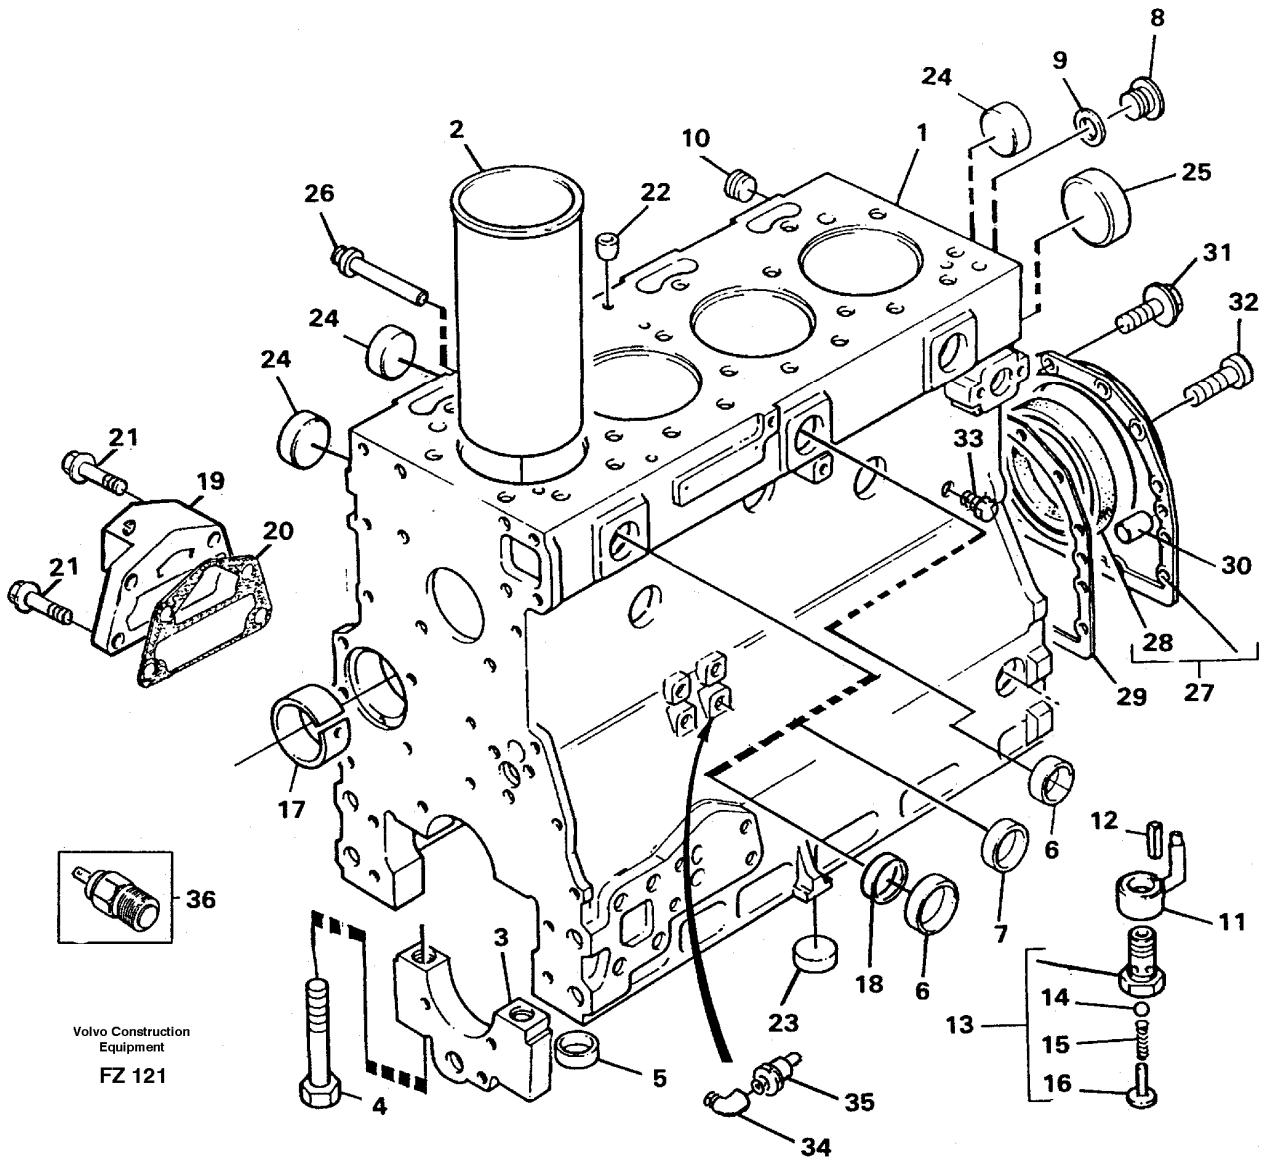

Date: 2013/10/7	Image id: FZ119A	Catalogue: 99526	Model: EC150C
Brand: Volvo	Serial: 254-99999	Group/Section: 211/100	Title: Cylinder head

Pos	Part	Q1	Q2	Q3	Q4	Q5	PS	Kit	Description	Option(s)	Remark
	VOE11988380	1							Cylinder head		(VOE11701542)
1		1					NS		•Cylinder head		
2	VOE483898	1							•Plug		
3	VOE11997836	4							•Plug		
4	VOE11701543	4						K	•Valve seat		Inlet / Insug
5	VOE11701544	4						K	•Valve seat		Exhaust / Avgas
6	VOE11705294	4						K	•Valve guide		(VOE11999009)Inlet / Insug
7	VOE11705753	4						K	•Valve guide		(VOE11997842) Exhaust / avgas
8	VOE11997018	4						K	•Inlet valve		
9	VOE11997841	4						K	•Exhaust valve		
10	VOE6642514	8							•Washer		
11	VOE11991724	8							•Spring		
12	VOE11991725	8							•Spring		
13	VOE484071	8							•Sealing		
14	VOE11991726	8						K	•Spring plate		
15	VOE483530	16						K	•Valve sleeve		(VOE7483530)
16	VOE11997843	4							•Plug		

Date: 2013/10/7	Image id: FZ121	Catalogue: 99526	Model: EC150C
Brand: Volvo	Serial: 254-99999	Group/Section: 212/100	Title: Cylinder block

Pos	Part	Q1	Q2	Q3	Q4	Q5	PS	Kit	Description	Option(s)	Remark
1	VOE11704870	1					SS		Cylinder block		(VOE11701523)
2		4							•Cylinder liner		See ref 213/100
3		5					NS		•Bearing carrier		
4	VOE6210370	10							•Screw		
5	VOE483302	10							•Guide sleeve		
6	VOE483898	6							•Plug		
7	VOE11997805	1							•Plug		
8	VOE483445	1							•Plug		
9	VOE11997810	1							•Washer		

Date: 2013/10/7	Image id: FZ122	Catalogue: 99526	Model: EC150C
Brand: Volvo	Serial: 254-99999	Group/Section: 213/100	Title: Cylinder liner and piston

Pos	Part	Q1	Q2	Q3	Q4	Q5	PS	Kit	Description	Option(s)	Remark
1	VOE11998997	4							Cylinder Liner		
2	VOE11701539	4							Piston Kit		
3		4					NS		•Piston pin		
4	VOE11998877	8							•Snap Ring		
5	VOE11701524	4							Piston Ring Kit		