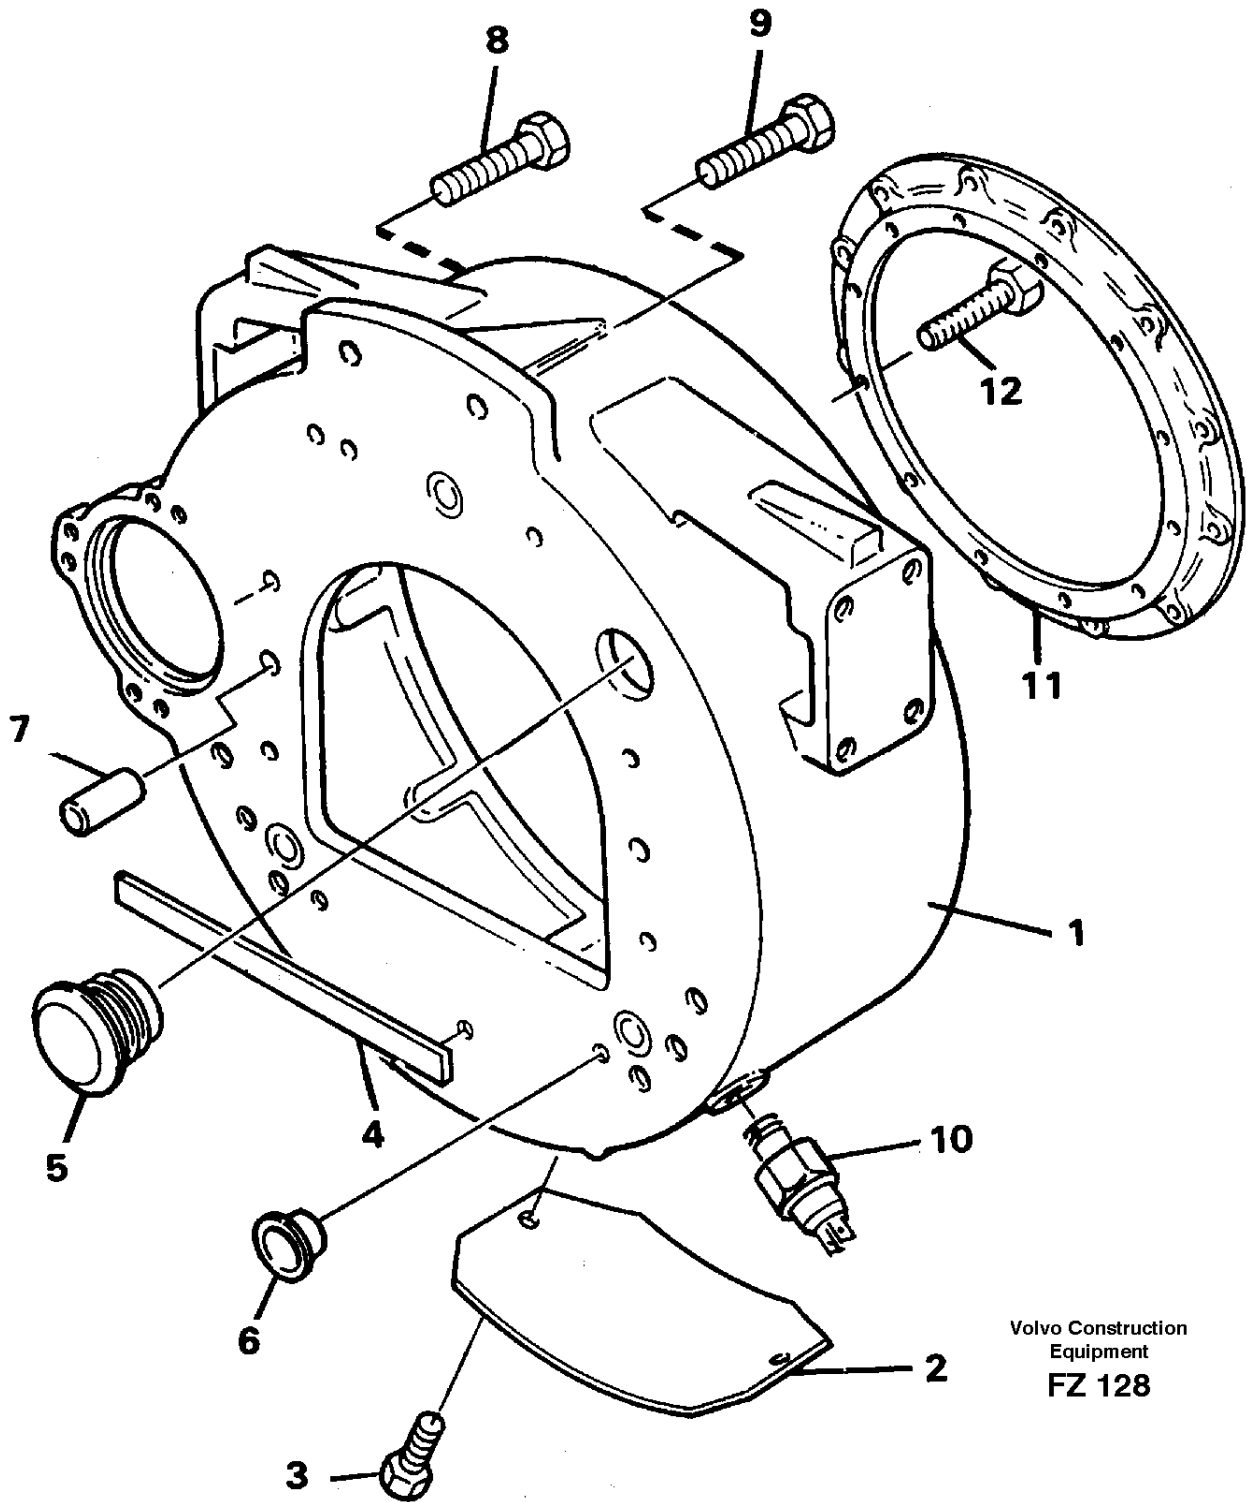

Date: 2013/10/7	Image id: FZ128	Catalogue: 99526	Model: EC150C
Brand: Volvo	Serial: 254-99999	Group/Section: 212/150	Title: Flywheel housing

Pos	Part	Q1	Q2	Q3	Q4	Q5	PS	Kit	Description	Option(s)	Remark
1	VOE11997942	1					SS		Flywheel housing