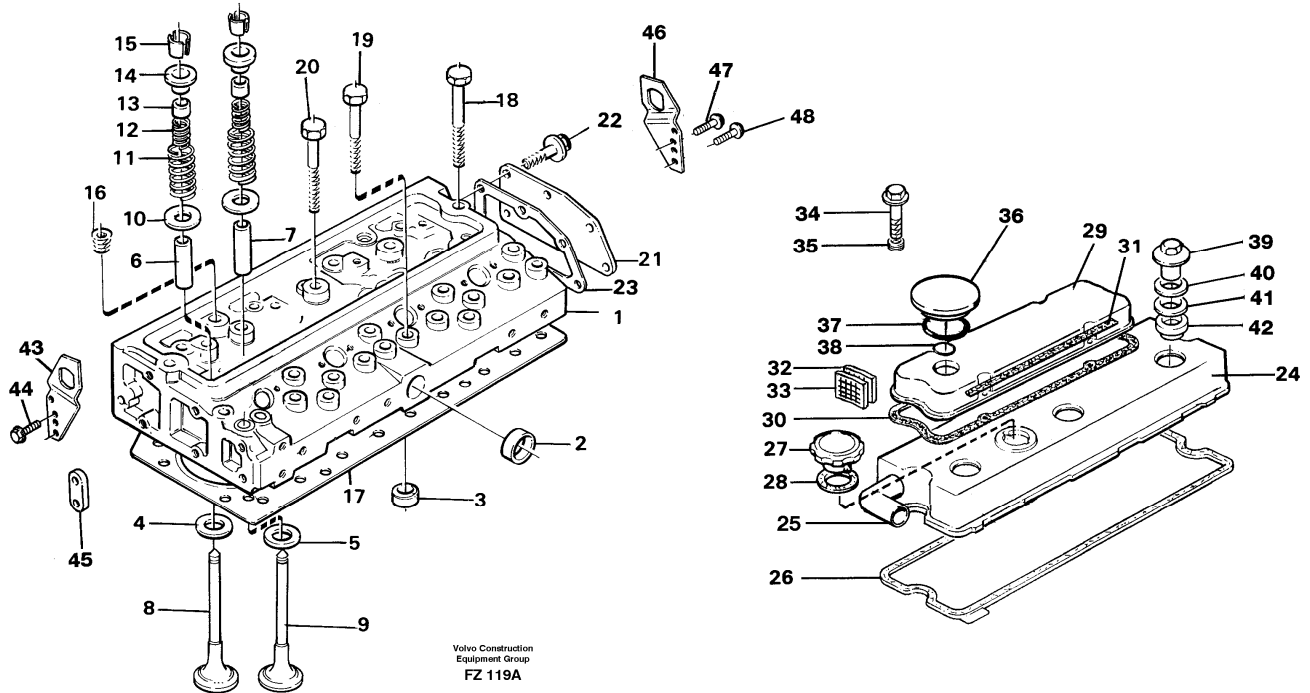

Date: 2013/10/7	Image id: FZ119A	Catalogue: 99526	Model: EC150C
Brand: Volvo	Serial: 254-99999	Group/Section: 211/100	Title: Cylinder head

Pos	Part	Q1	Q2	Q3	Q4	Q5	PS	Kit	Description	Option(s)	Remark
	VOE11988380	1							Cylinder head		(VOE11701542)
1		1					NS		•Cylinder head		
2	VOE483898	1							•Plug		
3	VOE11997836	4							•Plug		
4	VOE11701543	4						K	•Valve seat		Inlet / Insug
5	VOE11701544	4						K	•Valve seat		Exhaust / Avgas
6	VOE11705294	4						K	•Valve guide		(VOE11999009)Inlet / Insug
7	VOE11705753	4						K	•Valve guide		(VOE11997842) Exhaust / avgas
8	VOE11997018	4						K	•Inlet valve		
9	VOE11997841	4						K	•Exhaust valve		
10	VOE6642514	8							•Washer		
11	VOE11991724	8							•Spring		
12	VOE11991725	8							•Spring		
13	VOE484071	8							•Sealing		
14	VOE11991726	8						K	•Spring plate		
15	VOE483530	16						K	•Valve sleeve		(VOE7483530)
16	VOE11997843	4							•Plug		

Date: 2013/10/7	Image id: FZ121	Catalogue: 99526	Model: EC150C
Brand: Volvo	Serial: 254-99999	Group/Section: 212/100	Title: Cylinder block

Pos	Part	Q1	Q2	Q3	Q4	Q5	PS	Kit	Description	Option(s)	Remark
1	VOE11704870	1					SS		Cylinder block		(VOE11701523)
2		4							•Cylinder liner		See ref 213/100
3		5					NS		•Bearing carrier		
4	VOE6210370	10							•Screw		
5	VOE483302	10							•Guide sleeve		
6	VOE483898	6							•Plug		
7	VOE11997805	1							•Plug		
8	VOE483445	1							•Plug		
9	VOE11997810	1							•Washer		

Date: 2013/10/7	Image id: FZ124	Catalogue: 99526	Model: EC150C
Brand: Volvo	Serial: 254-99999	Group/Section: 215/150	Title: Camshaft

Pos	Part	Q1	Q2	Q3	Q4	Q5	PS	Kit	Description	Option(s)	Remark
1	VOE11701554	1							Camshaft		
2	VOE11997882	1							Washer		
3	VOE6210552	1							Pin		
4	VOE483448	1							Key		
5	VOE11700783	1							Gear		
6	VOE11997885	1							Washer		
7	VOE11701555	1							Screw		
8	VOE483371	8							Push rod		
9	VOE3976551	8							Tappet		