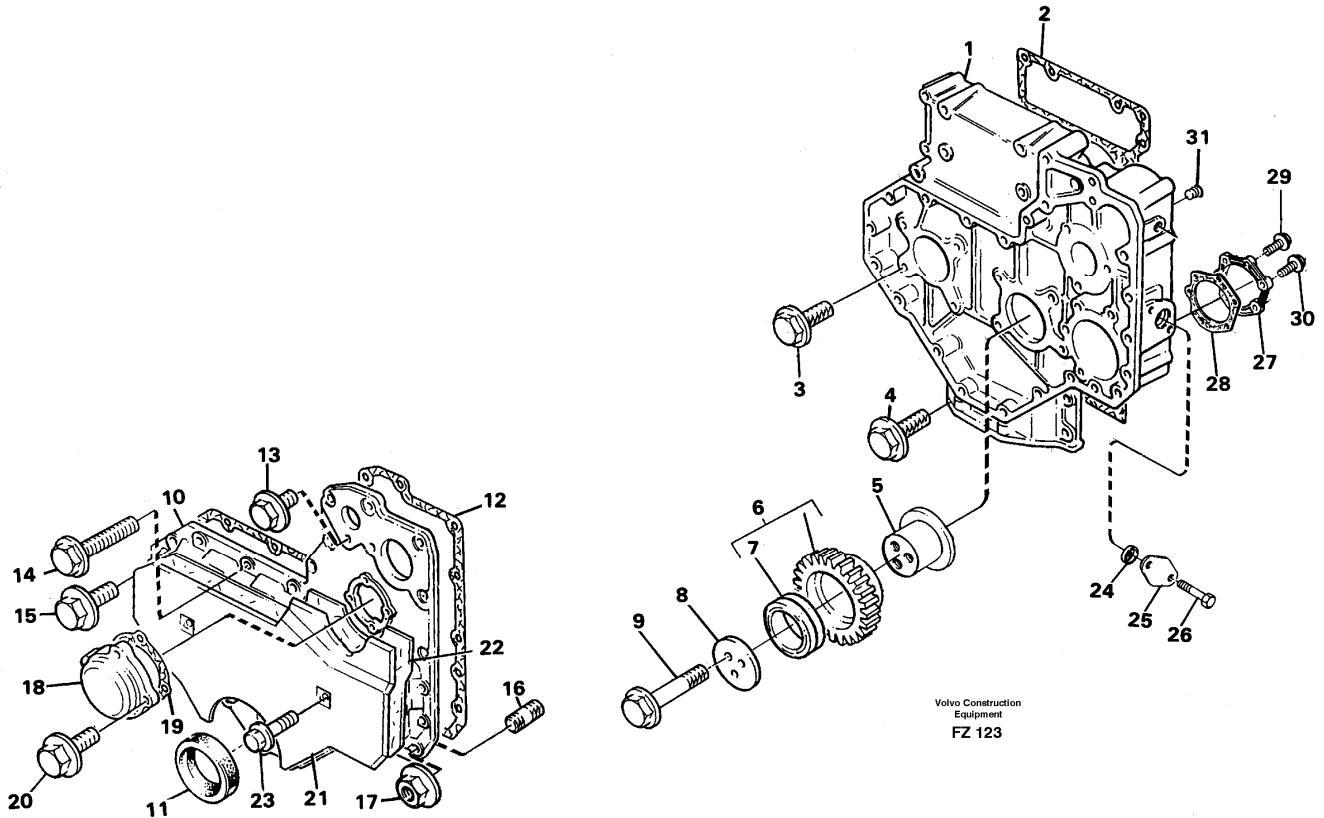

Date: 2013/10/7	Image id: FZ123	Catalogue: 99526	Model: EC150C
Brand: Volvo	Serial: 254-99999	Group/Section: 215/100	Title: Timing gear casing

Pos	Part	Q1	Q2	Q3	Q4	Q5	PS	Kit	Description	Option(s)	Remark
1	VOE11716115	1							Timing gear casing		(VOE11701553)
2	VOE11711203	1							Gasket		(VOE11997879)
3	VOE13946173	8							Screw		(VOE946173)
4	VOE11997880	4							Screw		
5	VOE6642825	1							Hub		
6	VOE11997886	1							Gear		
7		1					NS		•Bushing		
8	VOE11701556	1					SS		Plate		
9	VOE13965187	3							Screw		
10	VOE11997887	1					SS		Timing gear cover		
11	VOE6212928	1							Sealing ring		
12	VOE11988378	1							Gasket		(VOE11997888)
13	VOE13965181	6							Screw		
14	VOE946671	6							Flange screw		(VOE11997901)
15	VOE13945444	1							Screw		
16	VOE11997915	2							Stud		
17	VOE13945408	2							Nut