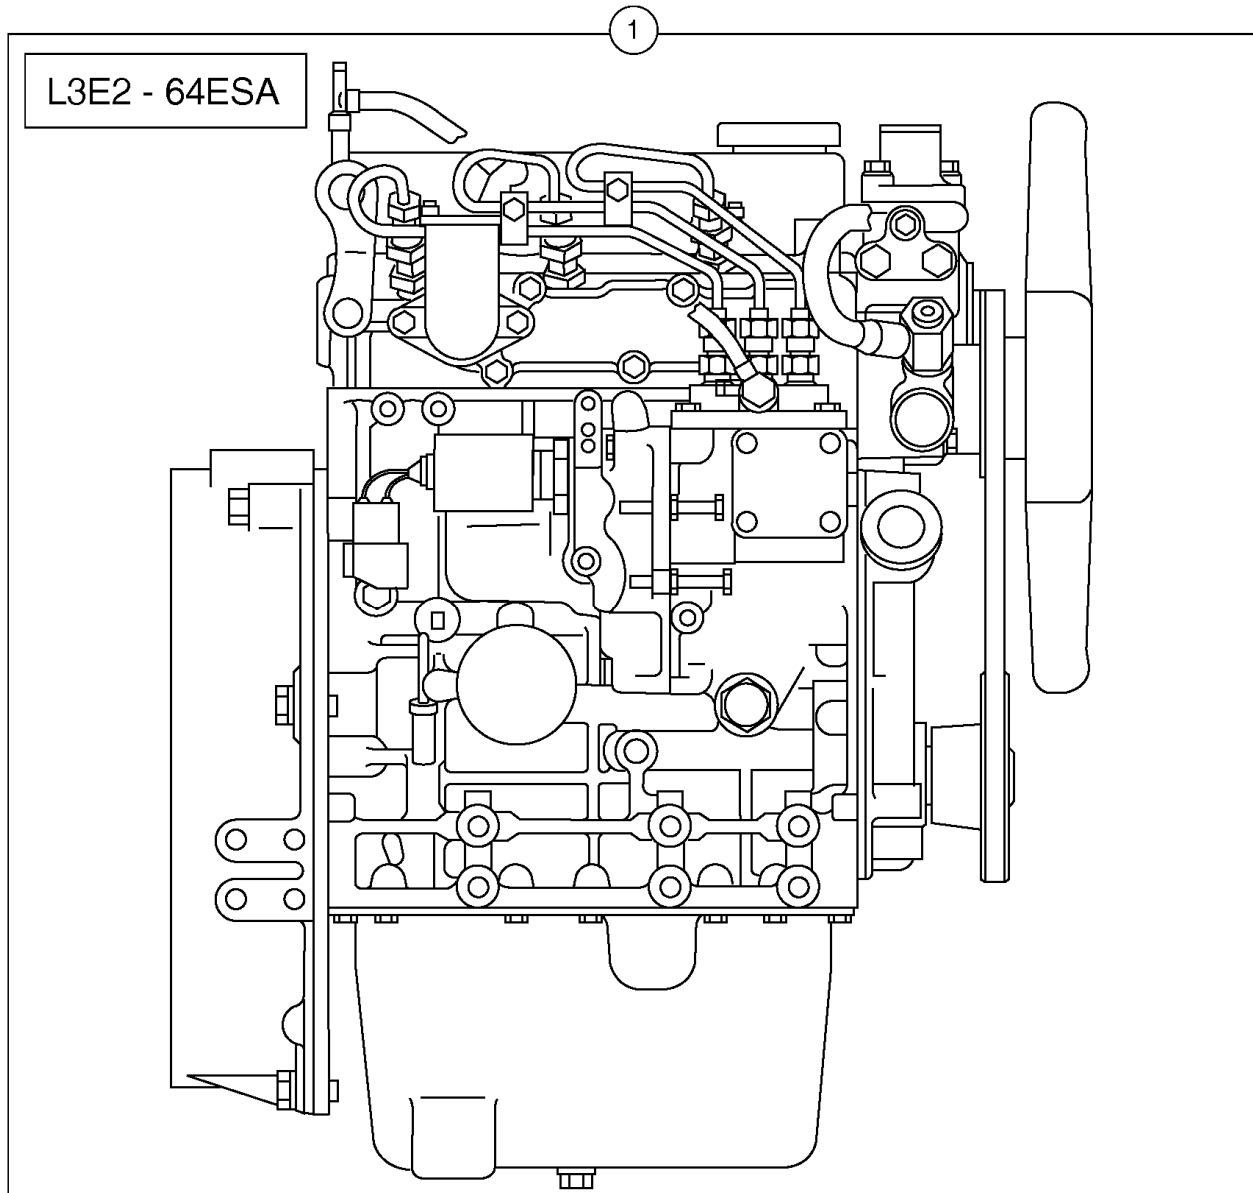

Date: 2013/11/24	Image id: 210Z1	Catalogue: 10018	Model: EC15B XT
Brand: Volvo	Serial: 25151-40000	Group/Section: 210/100	Title: Equipped engine L3E2-64ESA

Q1-Q5	Option	Option description	
Q1.			
Q2.			

Pos	Part	Q1	Q2	Q3	Q4	Q5	PS	Kit	Description	Option(s)	Remark
1	VOE11800860	1	1						Engine		L3E2-64ESA

Date: 2013/11/24	Image id: 210NZ1	Catalogue: 10018	Model: EC15B XT
Brand: Volvo	Serial: 25151-40000	Group/Section: 210/200	Title: Equipped engine L3E-W264ESA

Q1-Q5	Option	Option description	
Q1 .			
Q2 .			

Pos	Part	Q1	Q2	Q3	Q4	Q5	PS	Kit	Description	Option(s)	Remark
1	VOE11800862	1	1						Engine		L3E-W264ESA

Date: 2013/11/25	Image id: 210PZ1	Catalogue: 10018	Model: EC15B XT
Brand: Volvo	Serial: 25151-40000	Group/Section: 210/300	Title: Engine gasket kit

Q1-Q5	Option	Option description	
Q1 272.25151			
Q2 272.40151			

Pos	Part	Q1	Q2	Q3	Q4	Q5	PS	Kit	Description	Option(s)	Remark
1	PJ7418513	1	1						Seal kit		

Date: 2013/11/25	Image id: 211Z1	Catalogue: 10018	Model: EC15B XT
Brand: Volvo	Serial: 25151-40000	Group/Section: 211/100	Title: Cylinder head