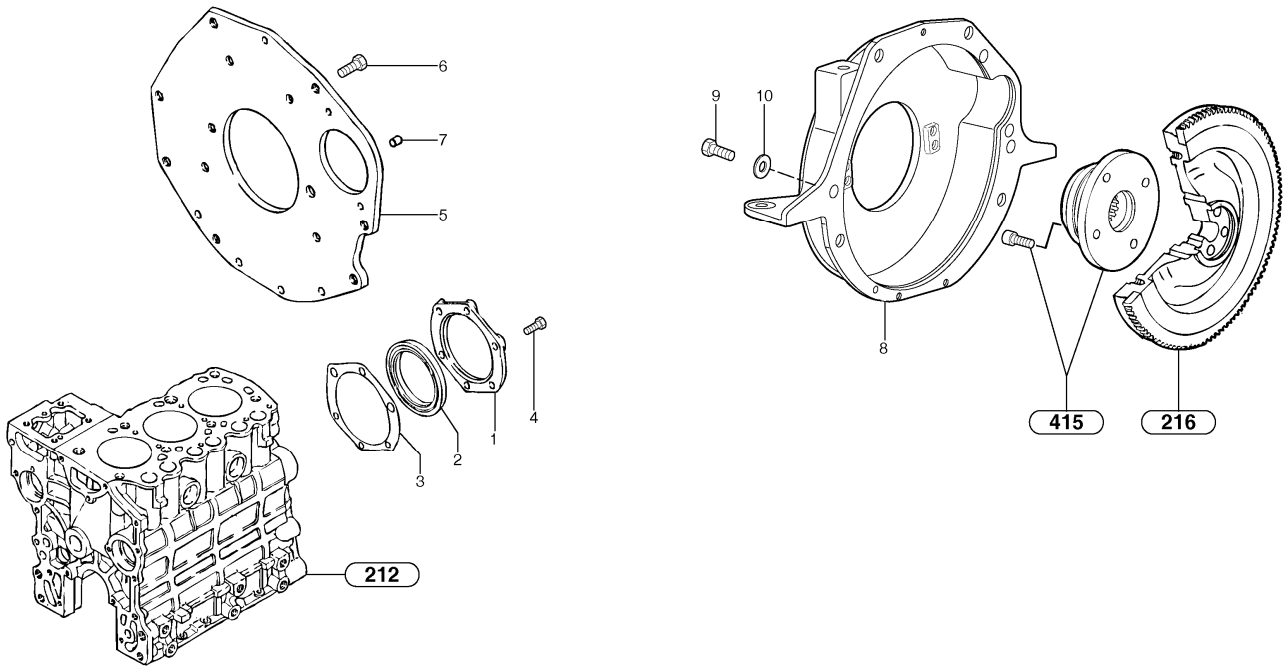

Date: 2013/11/25	Image id: 2125Z1	Catalogue: 10018	Model: EC15B XT
Brand: Volvo	Serial: 25151-40000	Group/Section: 212/500	Title: Flywheel housing

Q1-Q5	Option	Option description	
Q1 272.25151			
Q2 272.40151			
Q3 11809178			

Pos	Part	Q1	Q2	Q3	Q4	Q5	PS	Kit	Description	Option(s)	Remark
1	PJ7410615	1	1	1					Flange		
2	PJ7410585	1	1	1					Seal		
3	PJ7410626	1	1	1					Seal		
4	PJ4380032	6	6	6					Screw		
5		1	1	1			NS		Plate		
6	PJ7416472	6	6	6					Attachment kit		
7	PJ7412990	1	1	1					Centraliser		
8	PJ3810791	1	1						Flywheel housing		
9	PJ4380172	6	6						Screw		HM12X20
10	VOE955897	6	6						Washer		13x24x2