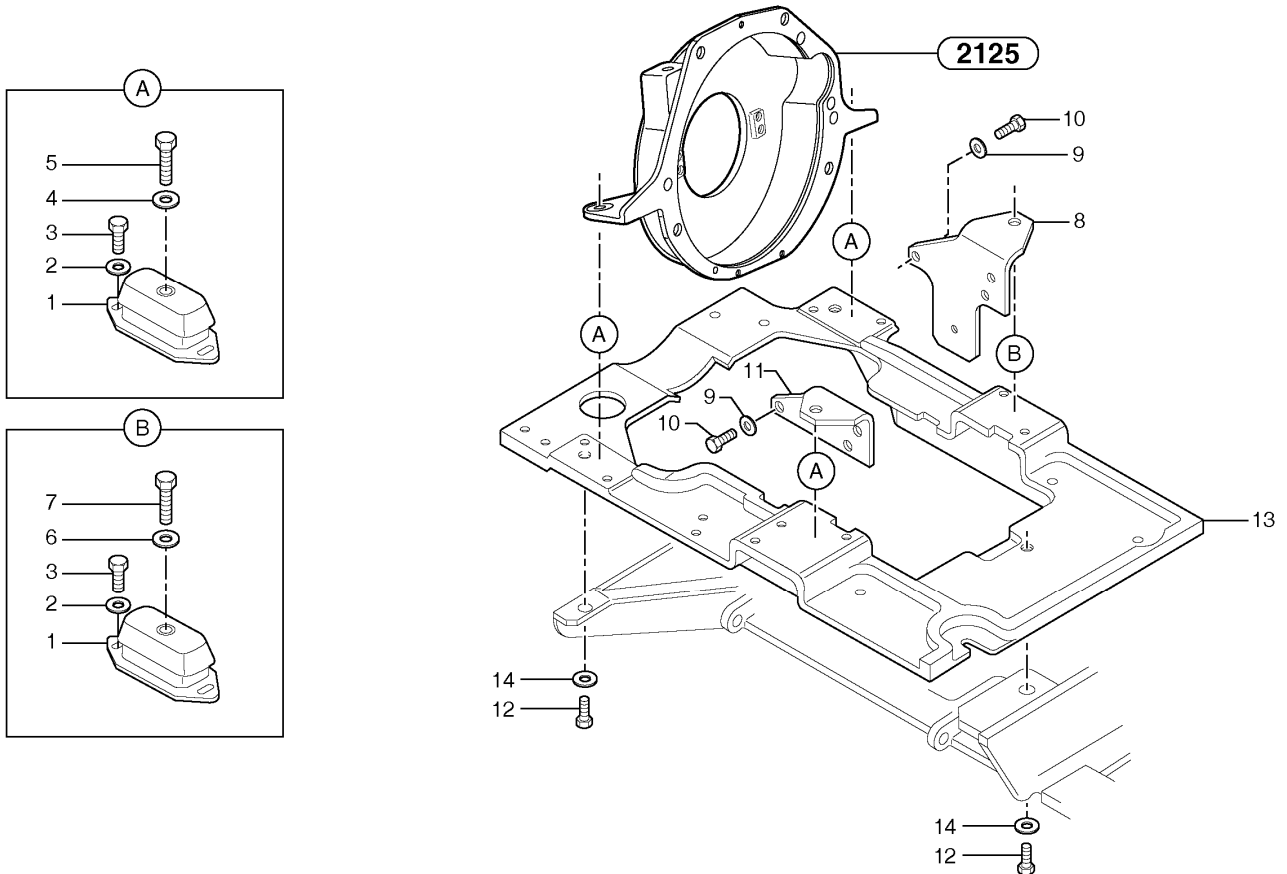

Date: 2013/11/25	Image id: 218Z1	Catalogue: 10018	Model: EC15B XT
Brand: Volvo	Serial: 25151-40000	Group/Section: 218/100	Title: Engine mounts

Q1-Q5	Option	Option description	
Q1 272.25151			
Q2 272.40151			

Pos	Part	Q1	Q2	Q3	Q4	Q5	PS	Kit	Description	Option(s)	Remark
1	VOE11802279	4	4						Bump rubber		(PJ5140405)
2	VOE960148	8	8						Washer		10.5x22x2
3	VOE967634	8	8						Hex. socket screw		CHC M10x20
4	VOE955897	3	3						Washer		13x24x2
5	VOE978932	3	3						Hexagon screw		M12x30
6	VOE13930908	1	1						Washer		13x27x4
7	VOE978933	1	1						Hexagon screw		H M12x40
8	PJ3560630	1	1						Engine Bracket		
9	VOE960148	6	6						Washer		10.5x22x2
10	PJ4370015	6	6						Screw		HM10X25
11	PJ3560339	1	1						Support