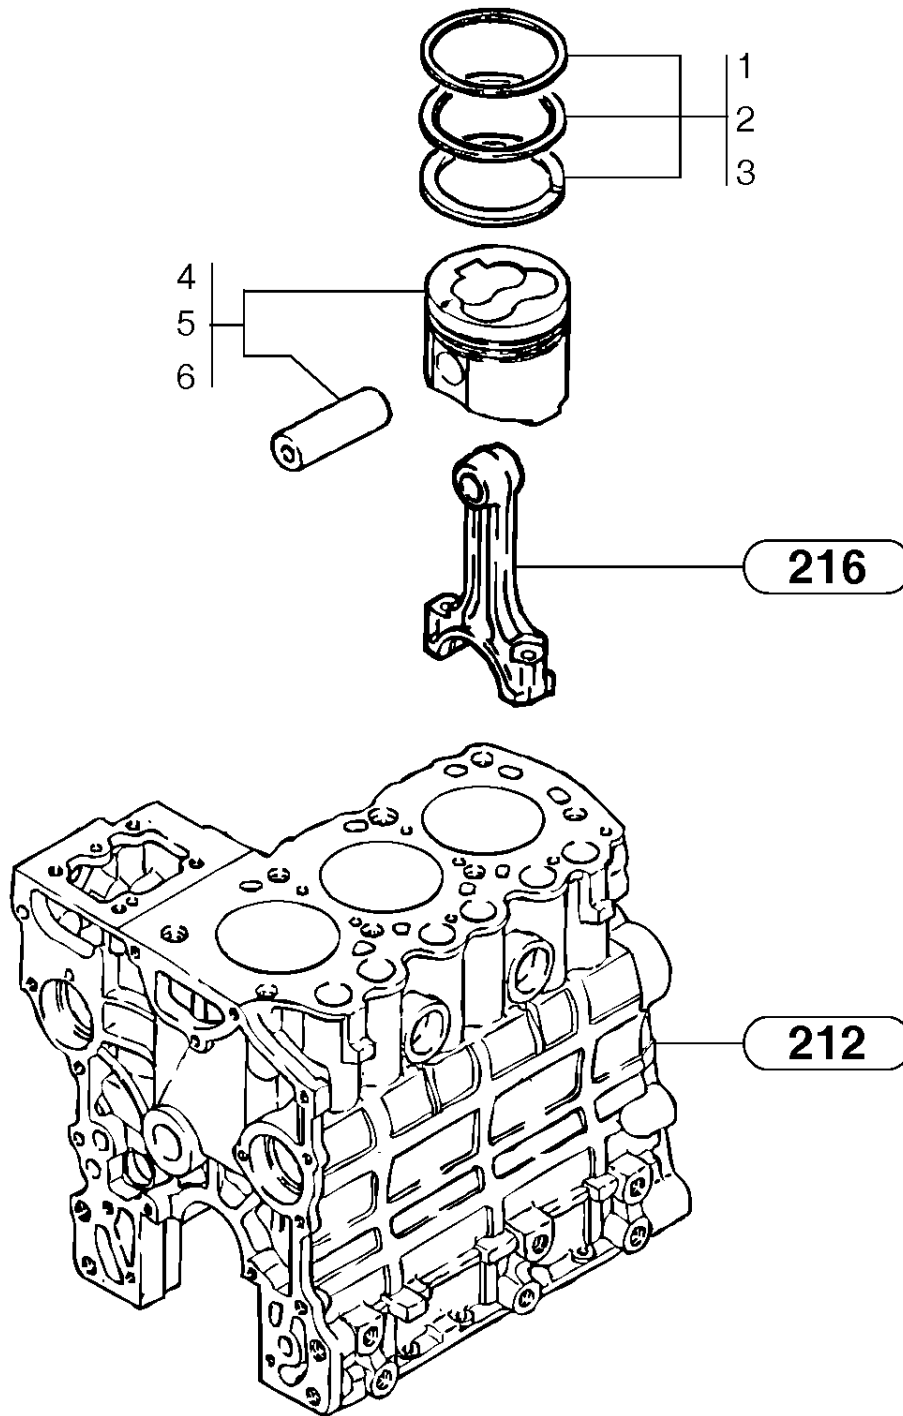

Date: 2013/11/25	Image id: 213NZ1	Catalogue: 10018	Model: EC15B XT
Brand: Volvo	Serial: 25151-40000	Group/Section: 213/200	Title: Pistons L3E-W264ESA

Q1-Q5	Option	Option description	
Q1.