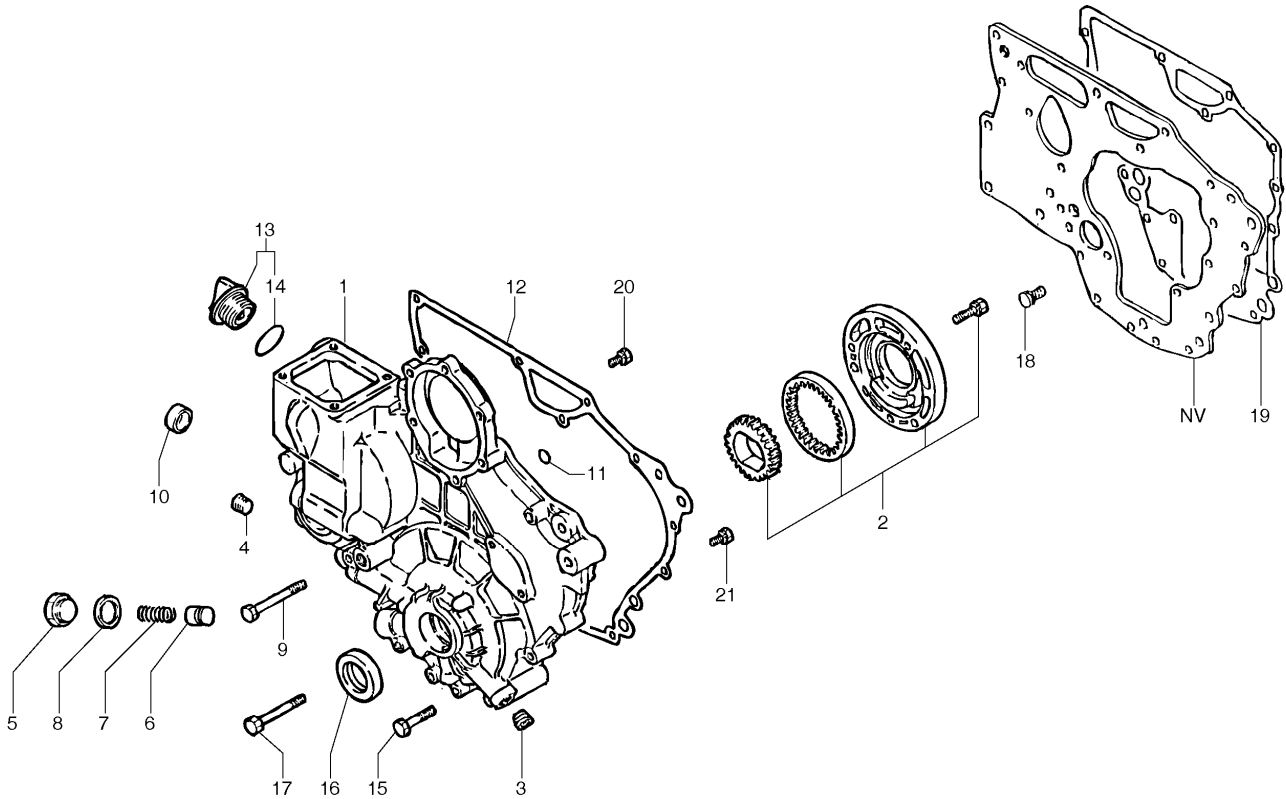

Date: 2013/11/25	Image id: 215Z1	Catalogue: 10018	Model: EC15B XT
Brand: Volvo	Serial: 25151-40000	Group/Section: 215/100	Title: Timing gear casing

Q1-Q5	Option	Option description	
Q1 272.25151			
Q2 272.40151			

Pos	Part	Q1	Q2	Q3	Q4	Q5	PS	Kit	Description	Option(s)	Remark
1	PJ7415741	1	1						Oil Pan		
2		1	1						•Oil pump		See ref 221/100
3	PJ7410408	1	1						•Plug		
4	PJ7410691	1	1						•Plug		
5	PJ7410579	1	1						•Plug		
6	PJ7410047	1	1						•Plunger		
7	PJ7410659	1	1						•Spring		
8	PJ11715851	1	1						•Seal		
9	PJ7410594	1	1						Screw		
10	PJ7410627	1	1						Plug		
11	PJ7410603	2	2						O-ring		
12	PJ7418368	1	1						Seal		
13	VOE11716698	1	1						Oil Filler Cap		(PJ7410610)