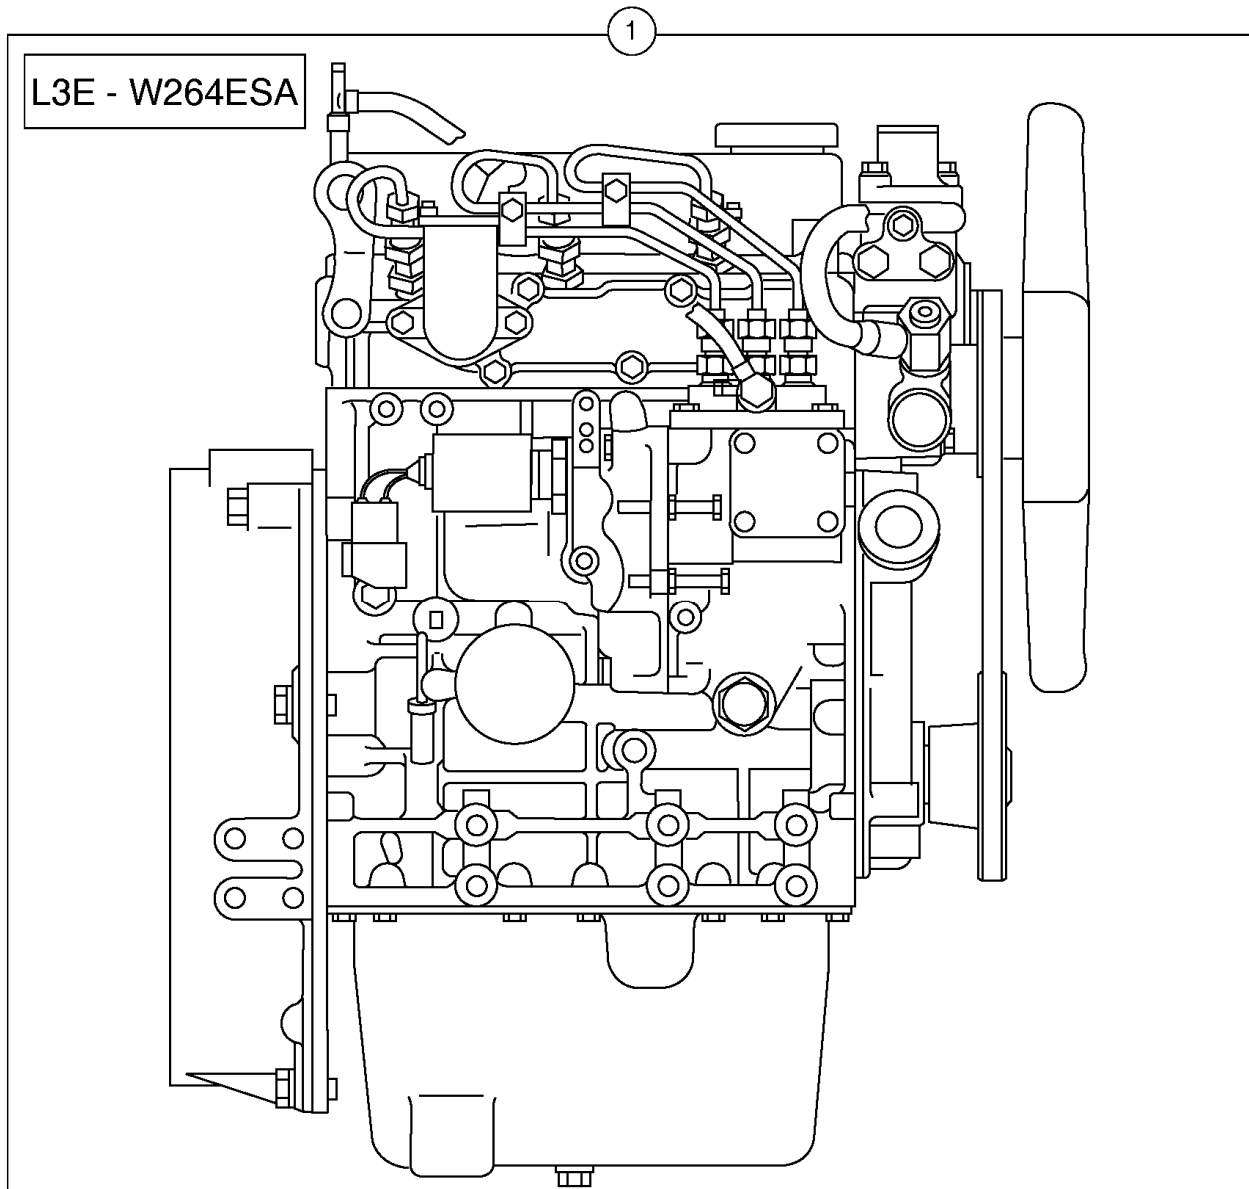

Date: 2013/11/24	Image id: 210Z1	Catalogue: 10018	Model: EC15B XT
Brand: Volvo	Serial: 25151-40000	Group/Section: 210/100	Title: Equipped engine L3E2-64ESA

Q1-Q5	Option	Option description	
Q1.			
Q2.			

Pos	Part	Q1	Q2	Q3	Q4	Q5	PS	Kit	Description	Option(s)	Remark
1	VOE11800860	1	1						Engine		L3E2-64ESA

Date: 2013/11/24	Image id: 210NZ1	Catalogue: 10018	Model: EC15B XT
Brand: Volvo	Serial: 25151-40000	Group/Section: 210/200	Title: Equipped engine L3E-W264ESA

Q1-Q5	Option	Option description	
Q1 .			
Q2 .			

Pos	Part	Q1	Q2	Q3	Q4	Q5	PS	Kit	Description	Option(s)	Remark
1	VOE11800862	1	1						Engine		L3E-W264ESA

Date: 2013/11/25	Image id: 210PZ1	Catalogue: 10018	Model: EC15B XT
Brand: Volvo	Serial: 25151-40000	Group/Section: 210/300	Title: Engine gasket kit

Q1-Q5	Option	Option description	
Q1 272.25151			
Q2 272.40151			

Pos	Part	Q1	Q2	Q3	Q4	Q5	PS	Kit	Description	Option(s)	Remark
1	PJ7418513	1	1						Seal kit		

Date: 2013/11/25	Image id: 211Z1	Catalogue: 10018	Model: EC15B XT
Brand: Volvo	Serial: 25151-40000	Group/Section: 211/100	Title: Cylinder head