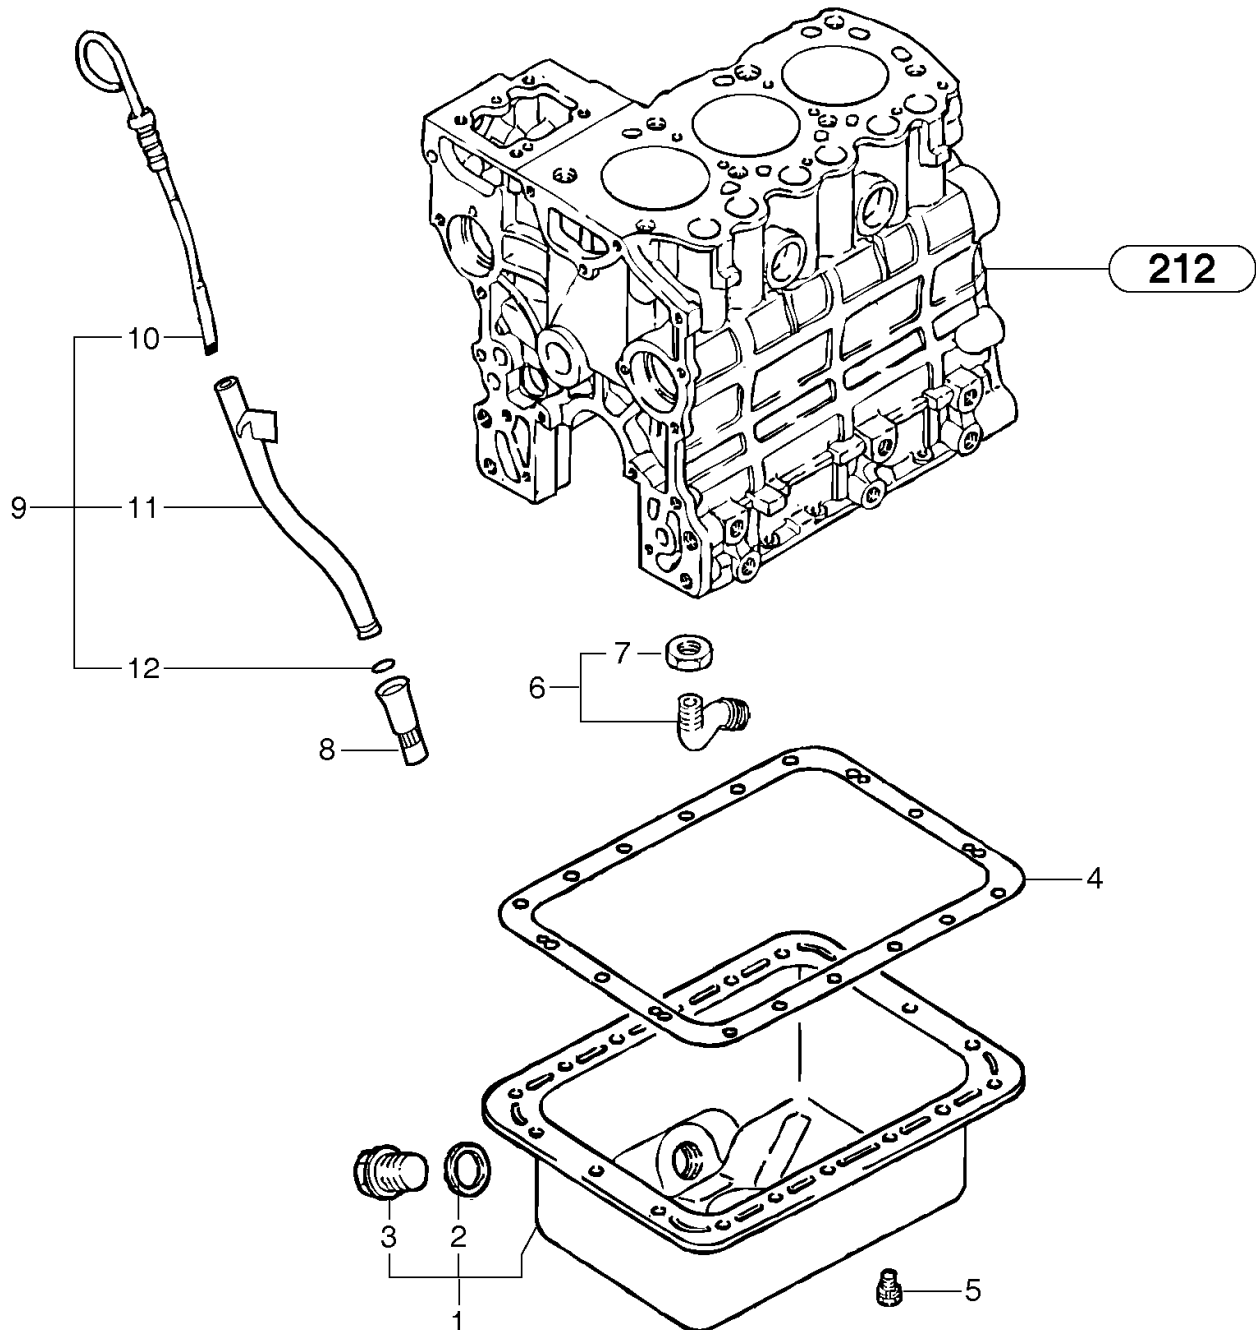

Date: 2013/11/25	Image id: 217Z1	Catalogue: 10018	Model: EC15B XT
Brand: Volvo	Serial: 25151-40000	Group/Section: 217/100	Title: Lubrication oil sump

Q1-Q5	Option	Option description	
Q1	272.25151		
Q2	272.40151		

Pos	Part	Q1	Q2	Q3	Q4	Q5	PS	Kit	Description	Option(s)	Remark