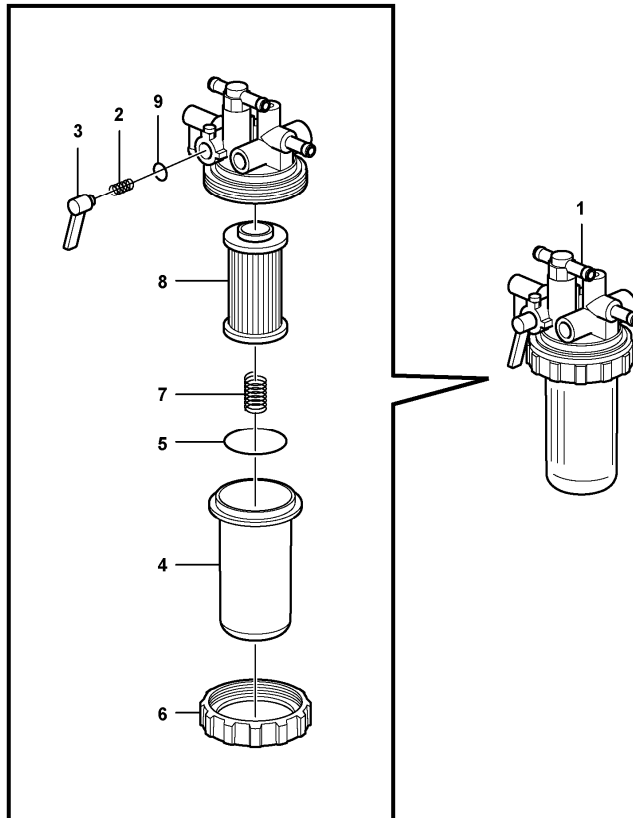

Date: 2013/11/26	Image id: 1054809	Catalogue: 20580	Model: EC15C
Brand: Volvo	Serial: 1533-	Group/Section: 233/100	Title: Fuel filter

Volvo Construction
Equipment
1054809

Section option	Kit	Option description
VOE11808299		Engine

Pos	Part	Q1	Q2	Q3	Q4	Q5	PS	Kit	Description	Option(s)	Remark
1	VOE11713483	1							Fuel filter		
2	VOE11713781	1							Spring		
3	VOE11713782	1							Tap		
4	VOE11713484	1							Cup		
5	VOE11713485	1							O-ring		
6	VOE11713486	1							Ring		
7	VOE11713487	1							Spring		
8	VOE11713230	1							•Filter		
9	VOE11713783	1							O-ring