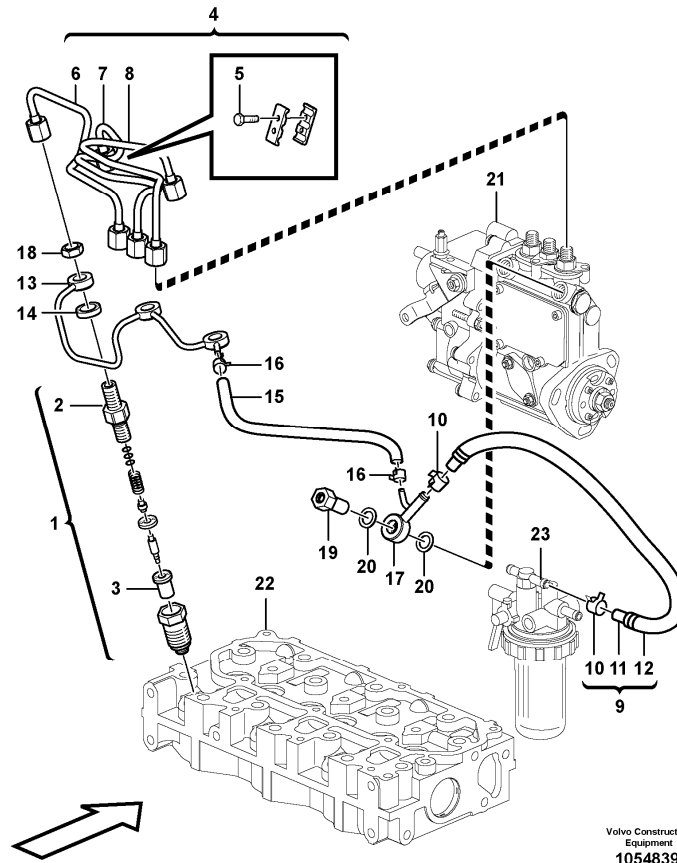

Date: 2013/11/26	Image id: 1054839	Catalogue: 20580	Model: EC15C
Brand: Volvo	Serial: 1533-	Group/Section: 237/100	Title: Fuel lines and injectors

Section option	Kit	Option description
VOE11808299		Engine

Pos	Part	Q1	Q2	Q3	Q4	Q5	PS	Kit	Description	Option(s)	Remark
1	VOE15161803	3							Injector		
2	VOE11713459	3							•Nozzle retainer		
3	VOE11713463	3							•Nozzle		
4	VOE11713464	1							Retainer		
5	VOE11714506	2							•Bolt		
6	VOE11713465	1							•Pipe		
7	VOE11713466	1							•Pipe		
8	VOE11713467	1							•Pipe		
9	VOE11713473	1							Hose		
10	VOE11713474	2							•Clamp		
11	VOE11713476	1							•Hose		
12	VOE11713475	1							•Protecting hose