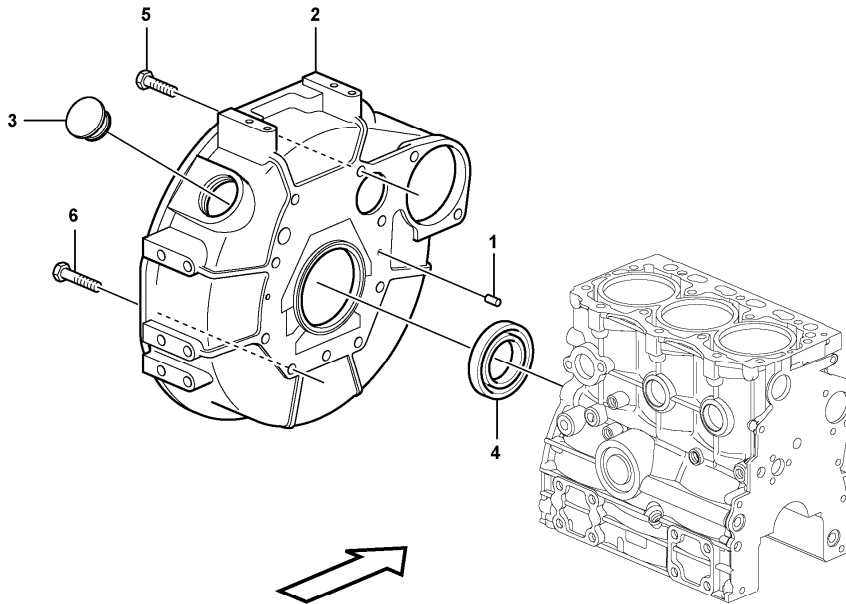

Date: <b>2013/11/26</b>	Image id: <b>1054342</b>	Catalogue: <b>20580</b>	Model: <b>EC15C</b>
Brand: <b>Volvo</b>	Serial: <b>1533-</b>	Group/Section: <b>212/100</b>	Title: <b>Cylinder block</b>

Section option	Kit	Option description
VOE11808299		Engine

Pos	Part	Q1	Q2	Q3	Q4	Q5	PS	Kit	Description	Option(s)	Remark
1		1							Cylinder Block		
2	VOE11713317	1							•Plug		
3	VOE11713318	4							•Plug		
4	VOE11713319	1							•Plug		
5	VOE11713320	1							•Plug		
6	VOE11713322	3							•Plug		
7	VOE11713327	8							•Bolt		
8	VOE15161236	1							•Bushing		
9	VOE11713329	1							•Plug		
10	VOE11713331	2							•Thrust bearing		
11	VOE15161237	4							•Bearing half		STD SZ
12	VOE15162383	4							•Thrust Washer		

13	VOE11713332	14							Bolt		
14	VOE11713295	1							Cylinder head gasket		
15	VOE15161243	2							Bearing half		
16		1							Thrust Washer		See ref 215/400
17		1							Bolt		See ref 215/400

Date: <b>2013/11/26</b>	Image id: <b>1054355</b>	Catalogue: <b>20580</b>	Model: <b>EC15C</b>
Brand: <b>Volvo</b>	Serial: <b>1533-</b>	Group/Section: <b>212/200</b>	Title: <b>Flywheel housing</b>