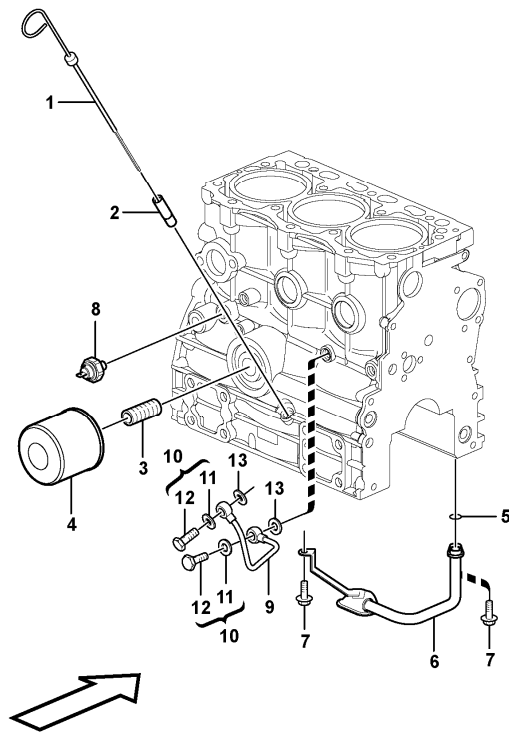

Date: 2013/11/26	Image id: 1054860	Catalogue: 20580	Model: EC15C
Brand: Volvo	Serial: 1533-	Group/Section: 220/100	Title: Lubricating oil system

Volvo Construction
Equipment
1054860

Section option	Kit	Option description
VOE11808299		Engine

Pos	Part	Q1	Q2	Q3	Q4	Q5	PS	Kit	Description	Option(s)	Remark
1	VOE15161653	1							Dipstick		
2	VOE11715318	1							Dipstick tube		
3	VOE11713441	1							Stud		
4	VOE11713228	1							Filter cartridge		
5	VOE11713304	1							O-ring		
6	VOE11713436	1							Oil strainer		
7	VOE11713437	2							Bolt		
8	VOE15066081	1							Oil pressure sensor		
9	VOE11713439	1							Oil return pipe		
10	VOE14521571	2							Bolt		
11	VOE11714476	2							Sealing washer		
12	SA8210-05600	2							Bolt