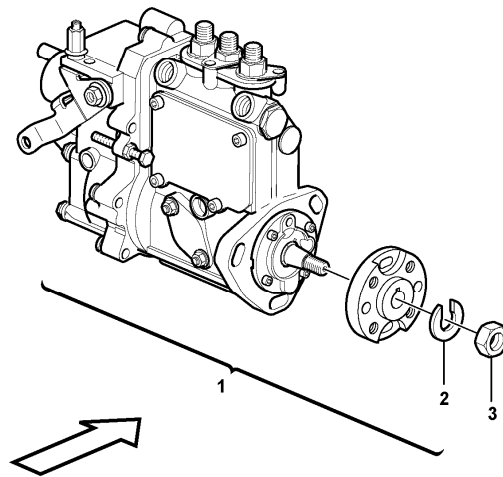

Date: 2013/11/26	Image id: 1054776	Catalogue: 20580	Model: EC15C
Brand: Volvo	Serial: 1533-	Group/Section: 236/100	Title: Injection pump

Volvo Construction
Equipment
1054776

Section option	Kit	Option description
VOE11808299		Engine

Pos	Part	Q1	Q2	Q3	Q4	Q5	PS	Kit	Description	Option(s)	Remark
1	VOE15161799	1							Fuel pump		
2	SA8240-01060	1							•Spring		
3	SA8240-02200	1							•Nut