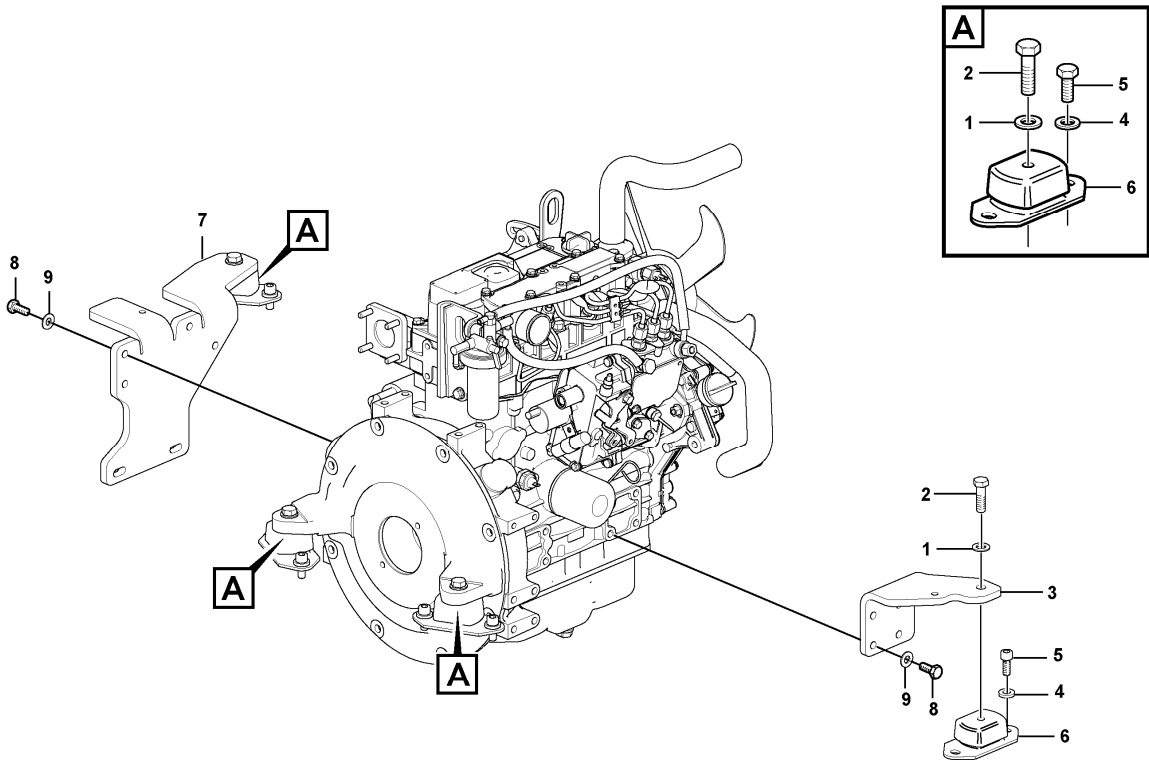

Date: 2013/11/26	Image id: 1054303	Catalogue: 20580	Model: EC15C
Brand: Volvo	Serial: 1533-	Group/Section: 218/100	Title: Engine mounts

Volvo Construction
Equipment
1054303

Section option	Kit	Option description
VOE11839910		Excavator EC17C

Pos	Part	Q1	Q2	Q3	Q4	Q5	PS	Kit	Description	Option(s)	Remark
1	VOE13955897	4							Washer		
2	VOE978933	4							Hexagon screw		
3	VOE11808186	1							Engine bracket		
4	VOE930842	8							Washer		
5	VOE984079	8							Hex. socket screw		
6	VOE11800449	4							Rubber stop		
7	VOE11808185	1							Engine bracket		
8	VOE983251	8							Hexagon screw		
9	VOE976945	REQ							Washer