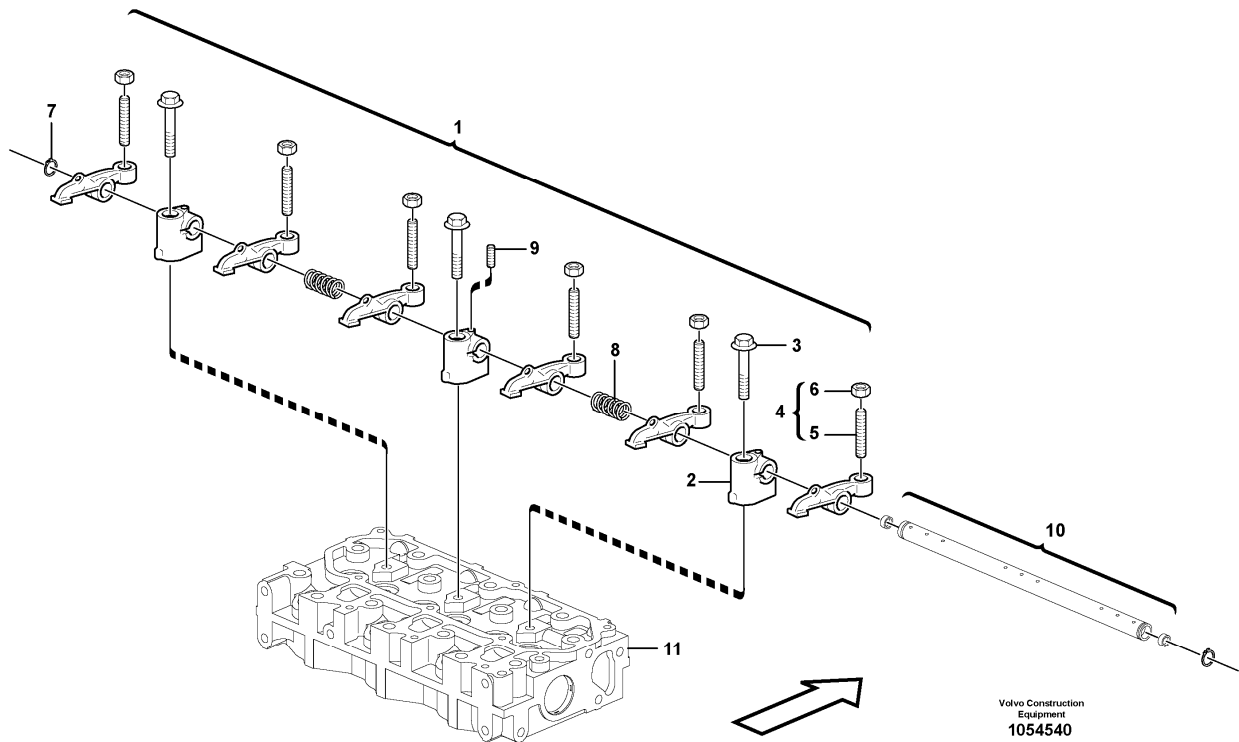

Date: 2013/11/26	Image id: 1054540	Catalogue: 20580	Model: EC15C
Brand: Volvo	Serial: 1533-	Group/Section: 214/100	Title: Rocker arm

Section option	Kit	Option description
VOE11808299		Engine

Pos	Part	Q1	Q2	Q3	Q4	Q5	PS	Kit	Description	Option(s)	Remark
1	VOE11713378	1							Rocker arm kit		
2	VOE15161483	3							•Rocker arm		
3	VOE11714388	3							•Bolt		
4	VOE11713379	6							•Rocker arm		
5	VOE11714769	6					NS		••Screw		
6	VOE11714380	6							••Nut		
7	VOE11713390	2							•Retaining ring		
8	VOE11713380	2							•Spring		
9	VOE11713381	1							•Screw		
10		1							Rocker arm shaft		
11		1							Cylinder head