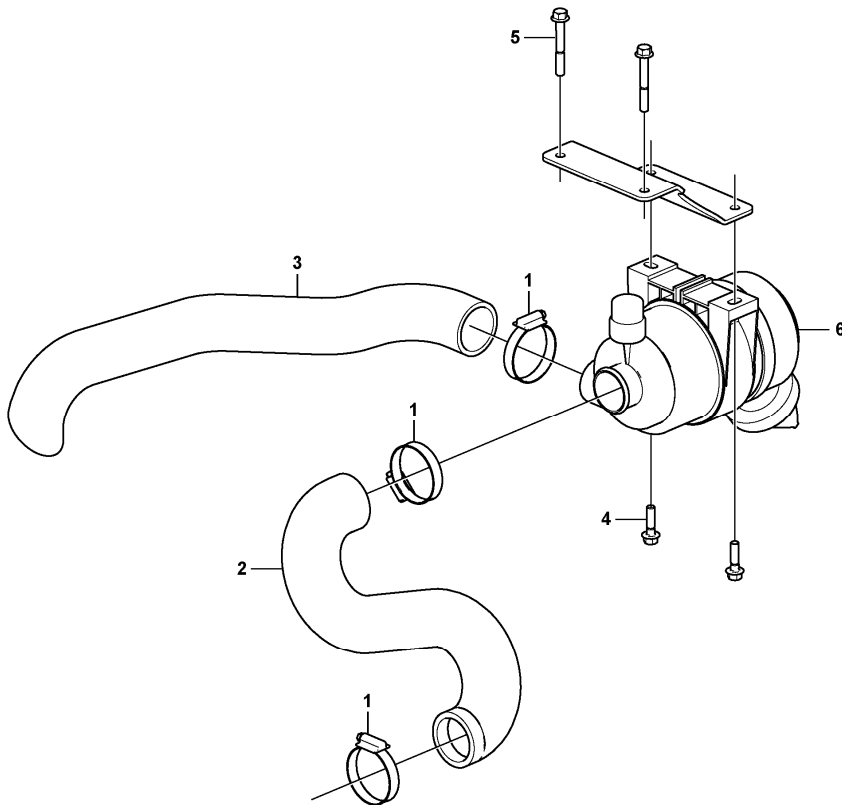

Date: 2013/11/26	Image id: 1054886	Catalogue: 20580	Model: EC15C
Brand: Volvo	Serial: 1533-	Group/Section: 256/100	Title: Air filter with fitting parts

Volvo Construction
Equipment
1054886

Section option	Kit	Option description
VOE11839910		Excavator EC17C

Pos	Part	Q1	Q2	Q3	Q4	Q5	PS	Kit	Description	Option(s)	Remark
1	VOE943479	1							Hose clamp		
2	VOE15645795	3							Hose		
3	VOE15622609	1							Hose		
4	VOE946671	2							Flange screw		
5	VOE13965180	2							Screw		
6		1							Air Cleaner		See ref 256/150