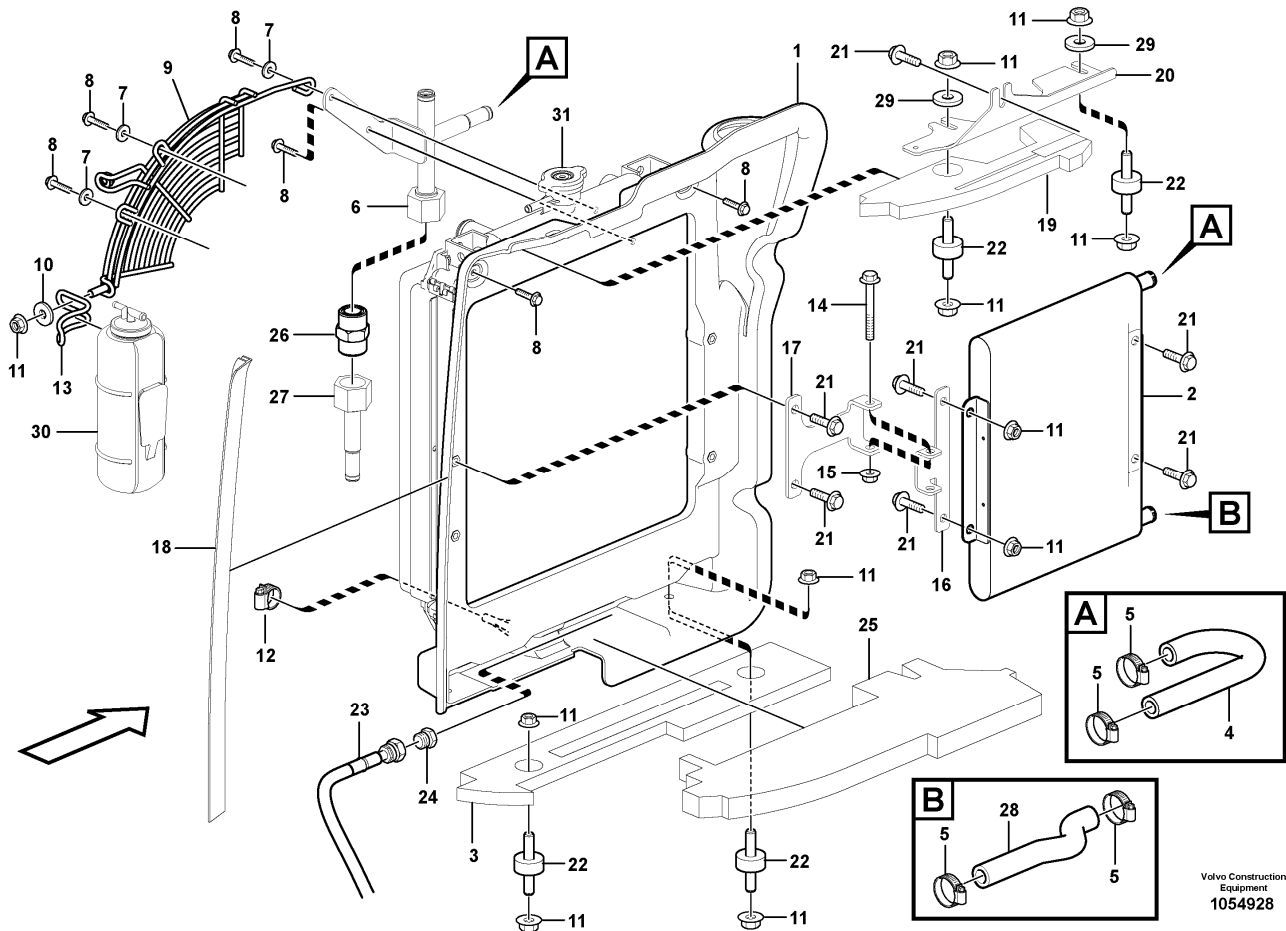

Date: 2013/11/26	Image id: 1054928	Catalogue: 20580	Model: EC15C
Brand: Volvo	Serial: 1533-	Group/Section: 261/100	Title: Radiator with fitting parts

Volvo Construction
Equipment
1054928

Section option	Kit	Option description
VOE11808299		Engine

Pos	Part	Q1	Q2	Q3	Q4	Q5	PS	Kit	Description	Option(s)	Remark
1	VOE15621072	1					NS		Support		
2	VOE15628037	1							Oil cooler		
3	VOE15610124	1					NS		Insulating Material		
4	VOE15634751	1							Return hose		
5	VOE943473	4							Hose clamp		
6	VOE15646729	1					NS		Tube		
7	VOE960139	3							Washer		
8	VOE13946934	2							Screw		
8	VOE13947542	4							Screw		
9	VOE15603860	1							Grille		
10	VOE976945	1							Washer		
11	VOE13945408	11							Nut