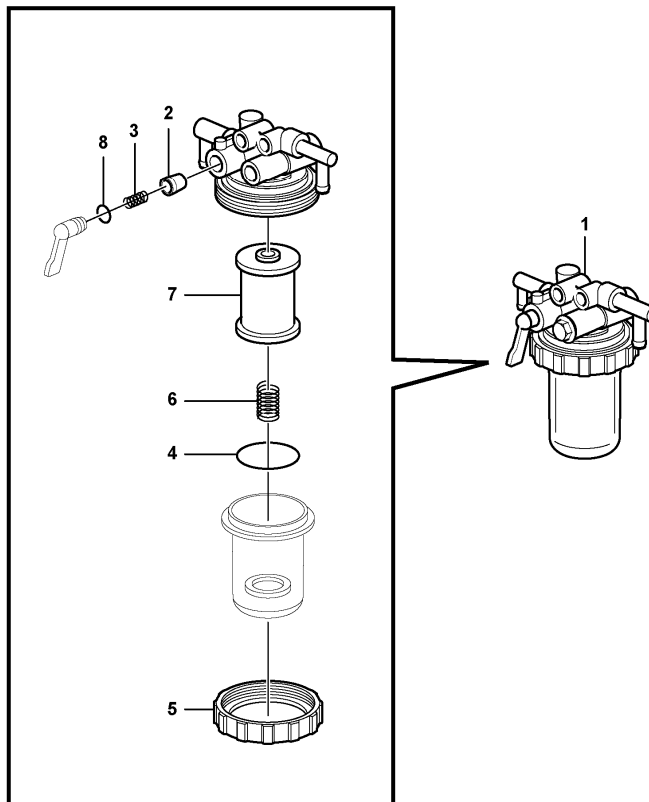

Date: 2013/11/26	Image id: 1054810	Catalogue: 20580	Model: EC15C
Brand: Volvo	Serial: 1533-	Group/Section: 233/200	Title: Water separator

Volvo Construction
Equipment
1054810

Section option	Kit	Option description
VOE11808299		Engine

Pos	Part	Q1	Q2	Q3	Q4	Q5	PS	Kit	Description	Option(s)	Remark
1	VOE15161810	1							Water separator		
2	VOE15161815	1							•Valve		
3	VOE11713781	1							•Spring		
4	VOE11713485	1							•O-ring		
5	VOE11713486	1							•Ring		
6	VOE15161819	1							•Spring		
7	VOE15161823	1							•Filter		
8	VOE11713783	1							•O-ring