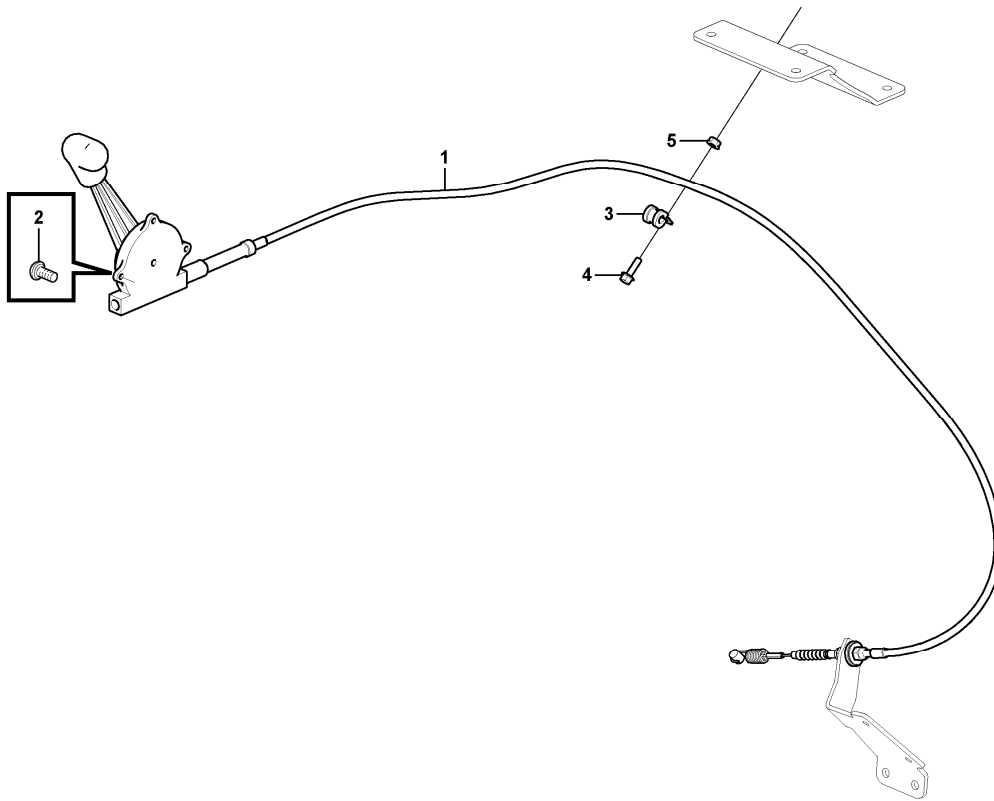

Date: <b>2013/11/26</b>	Image id: <b>1054920</b>	Catalogue: <b>20580</b>	Model: <b>EC15C</b>
Brand: <b>Volvo</b>	Serial: <b>1533-</b>	Group/Section: <b>272/100</b>	Title: <b>Hand throttle</b>

Volvo Construction  
Equipment  
1054920