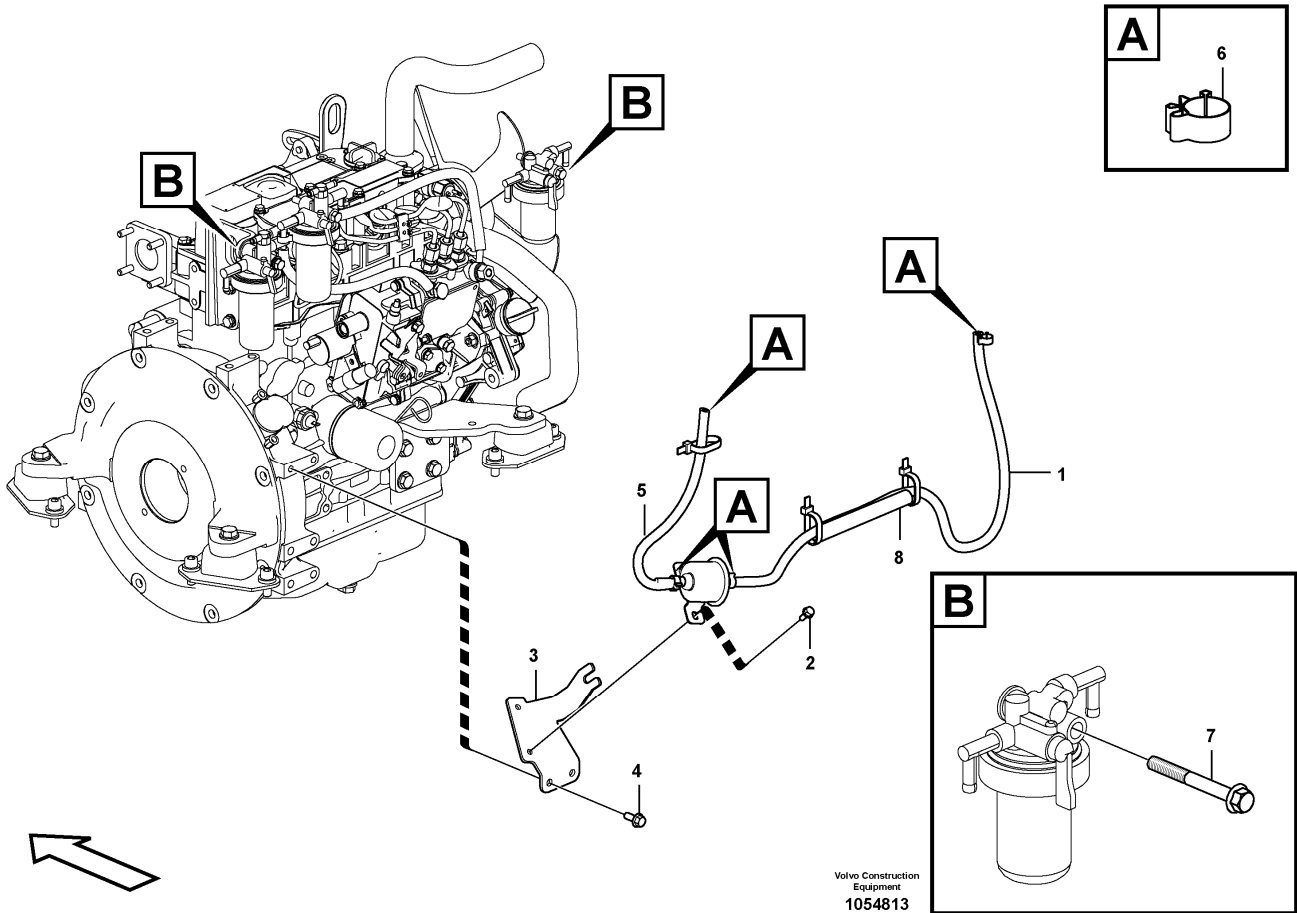

Date: 2013/11/26	Image id: 1054813	Catalogue: 20580	Model: EC15C
Brand: Volvo	Serial: 1533-	Group/Section: 235/100	Title: Fuel system

Section option	Kit	Option description
VOE11839910		Excavator EC17C

Pos	Part	Q1	Q2	Q3	Q4	Q5	PS	Kit	Description	Option(s)	Remark
1	VOE11801991	REQ							Tube		
2	VOE13946544	2							Screw		
3	VOE15615914	1							Support		
4	VOE13946173	2							Screw		
5	VOE11801991	REQ							Tube		
6	VOE11802316	4							Clamp		
7	VOE13965181	2							Screw		
8	VOE15609542	REQ							Corrugated hose