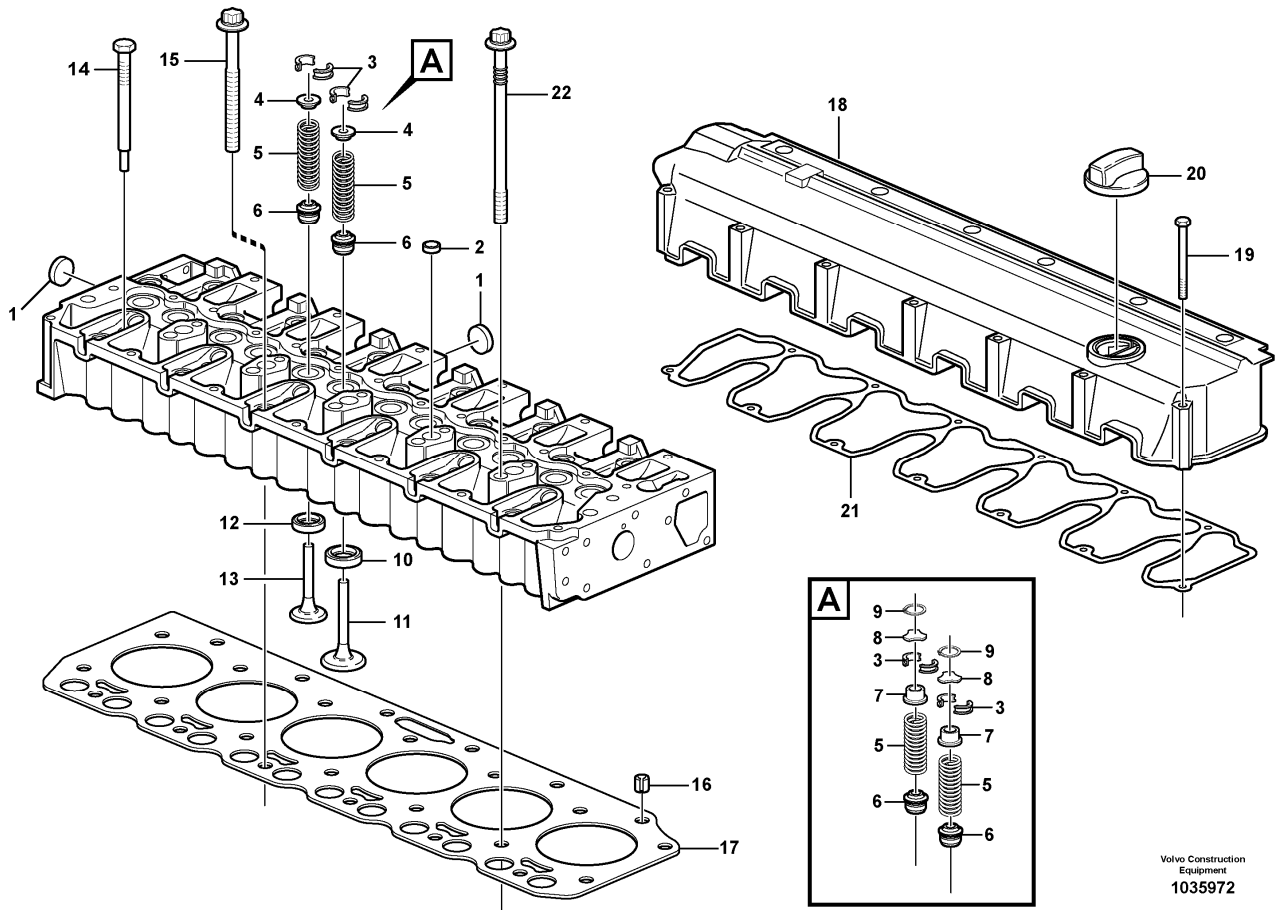

Date: 2013/10/10	Image id: 1035972	Catalogue: 20015	Model: EC160B LC
Brand: Volvo	Serial: 10001-12000	Group/Section: 211/100	Title: Cylinder head 8278915,8278916,8278917

Volvo Construction
Equipment
1035972

Section option	Kit	Option description
VOE8278915		Engine with Epa label EMISSION CERTIFICATED FROM EPA
VOE8278916		Engine with Eu label EMISSION CERTIFICATED FROM EU
VOE8278917		Engine without Epa label INT AND KOREAN MARKET

Pos	Part	Q1	Q2	Q3	Q4	Q5	PS	Kit	Description	Option(s)	Remark
	VOE20747867	1							Cylinder head		(VOE20498711)ENG - 1031803
	VOE20747867	1							Cylinder head		ENG 1031804 - 2006/01
	VOE21055823	1							Cylinder head		ENG 2006/02 -
1	VOE20412745	5							•Core plug		
2	VOE20412733	5							•Core plug		
3	VOE20459857	24							•Valve sleeve		
4	VOE20535037	12							•Washer		ENG - 2006/01
5	VOE20459851	12							•Valve spring