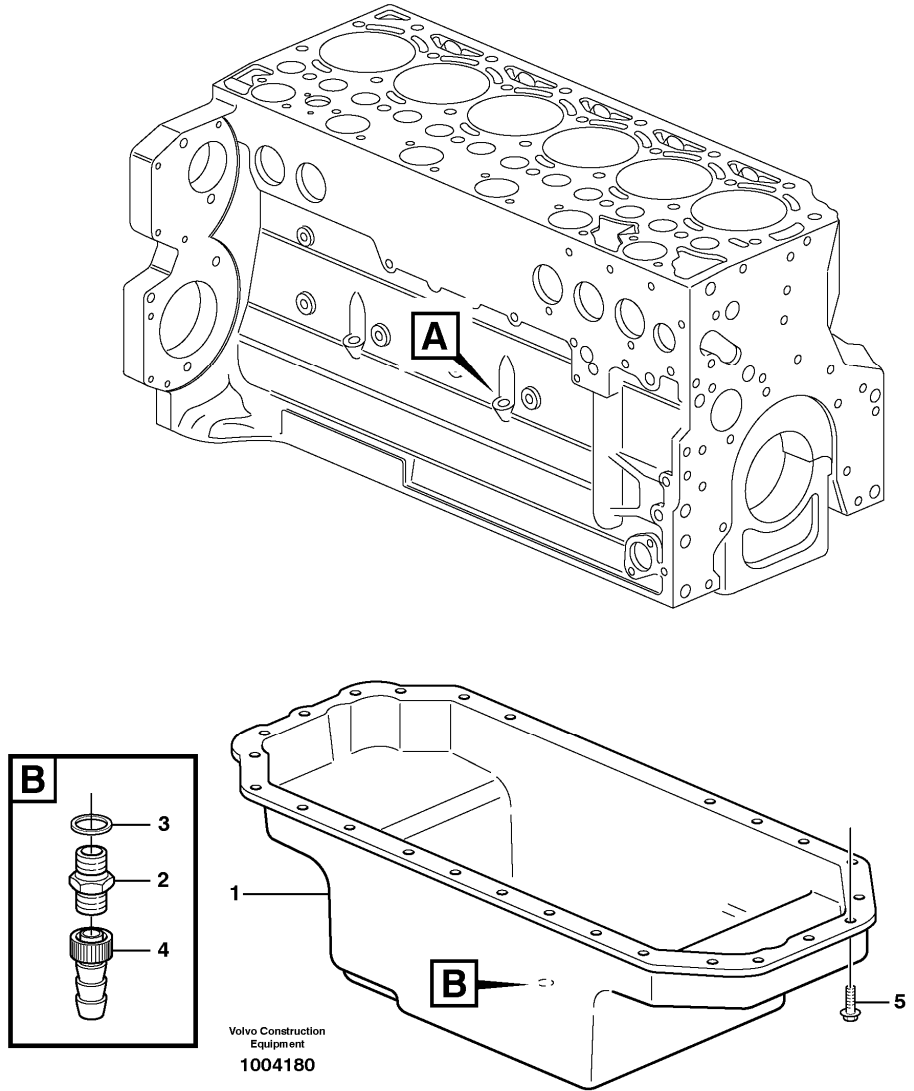

Date: 2013/10/10	Image id: 1004180	Catalogue: 20015	Model: EC160B LC
Brand: Volvo	Serial: 10001-12000	Group/Section: 217/100	Title: Oil sump 8278915,8278916,8278917

Section option	Kit	Option description
VOE8278915		Engine with Epa label EMISSION CERTIFICATED FROM EPA
VOE8278916		Engine with Eu label EMISSION CERTIFICATED FROM EU
VOE8278917		Engine without Epa label INT AND KOREAN MARKET

Pos	Part	Q1	Q2	Q3	Q4	Q5	PS	Kit	Description	Option(s)	Remark
1	VOE20482783	1							Oil pan		ENG - 01099344
1	VOE20840491	1							Oil Pan		ENG 01099345 -
	VOE20460022	1							Gasket		
2	VOE20450851	1							Drain valve		
3	VOE11700303	1					SS		Seal		(VOE7011998)
4	VOE20478246	1							Hose