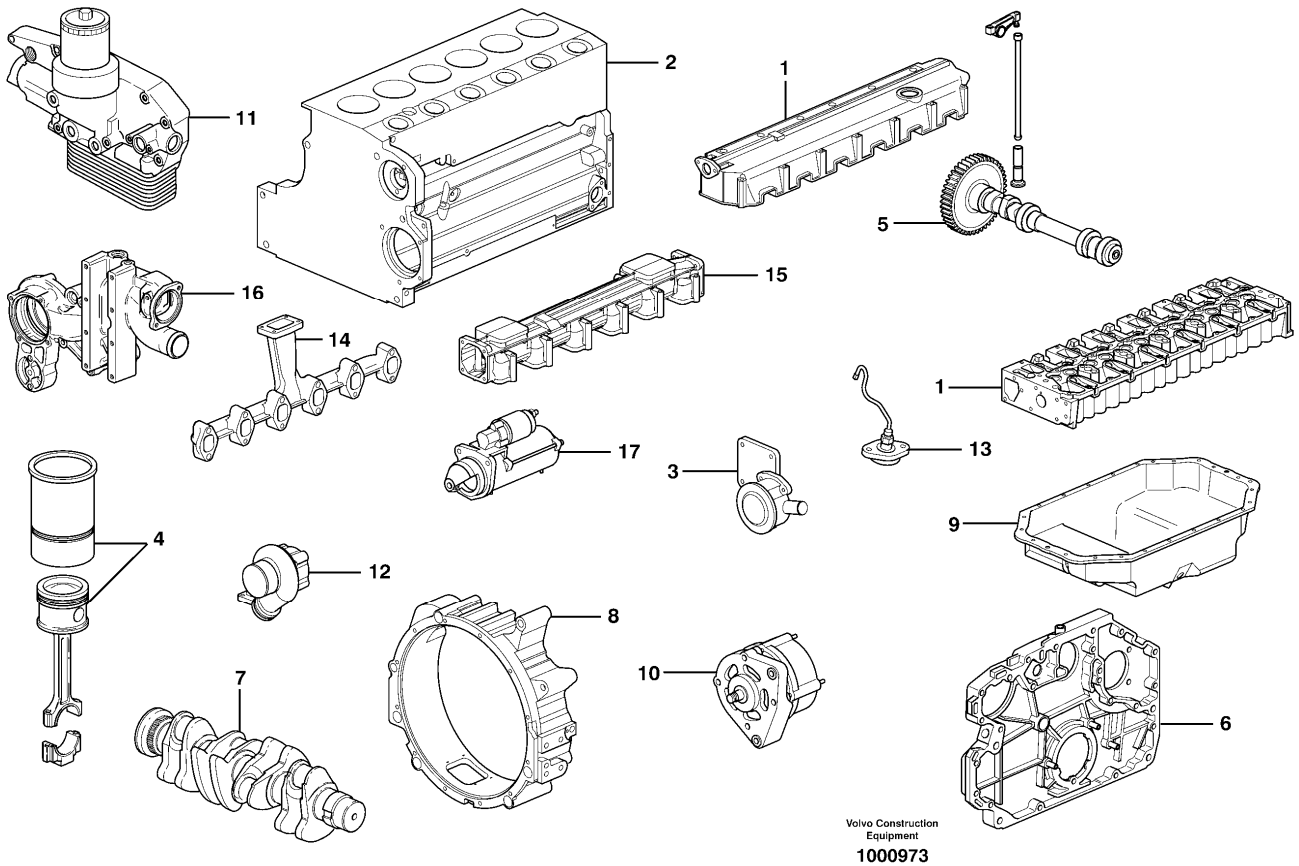

Date: 2013/10/10	Image id: 1000973	Catalogue: 20015	Model: EC160B LC
Brand: Volvo	Serial: 10001-12000	Group/Section: 210/200	Title: Engine

Section option	Kit	Option description
VOE8278915		Engine with Epa label EMISSION CERTIFICATED FROM EPA
VOE8278916		Engine with Eu label EMISSION CERTIFICATED FROM EU
VOE8278917		Engine without Epa label INT AND KOREAN MARKET
VOE8278378		Basic Machine EC160B

Q1-Q5	Option	Option description	
Q1 8278378 S/N -10079	VOE8278378	Basic Machine EC160B	
Q2 8278915 S/N 10080-	VOE8278915	Engine with Epa label EMISSION CERTIFICATED FROM EPA	
Q3 8278916 S/N 10080-	VOE8278916	Engine with Eu label EMISSION CERTIFICATED FROM EU	
Q4 8278917 S/N 10080-	VOE8278917	Engine without Epa label INT AND KOREAN MARKET	

Pos	Part	Q1	Q2	Q3	Q4	Q5	PS	Kit	Description	Option(s)	Remark