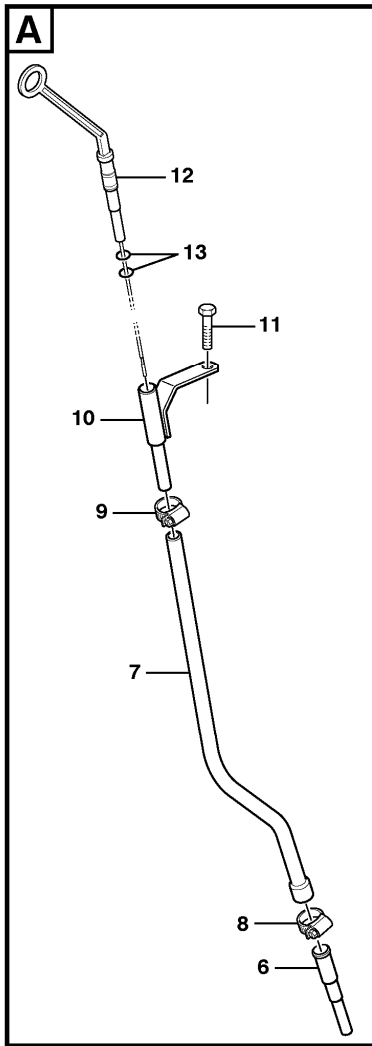

Date: 2013/10/10	Image id: 1004180	Catalogue: 20015	Model: EC160B LC
Brand: Volvo	Serial: 10001-12000	Group/Section: 217/100	Title: Oil sump 8278915,8278916,8278917

Section option	Kit	Option description
VOE8278915		Engine with Epa label EMISSION CERTIFICATED FROM EPA
VOE8278916		Engine with Eu label EMISSION CERTIFICATED FROM EU
VOE8278917		Engine without Epa label INT AND KOREAN MARKET

Pos	Part	Q1	Q2	Q3	Q4	Q5	PS	Kit	Description	Option(s)	Remark
1	VOE20482783	1							Oil pan		ENG - 01099344
1	VOE20840491	1							Oil Pan		ENG 01099345 -
	VOE20460022	1							Gasket		
2	VOE20450851	1							Drain valve		
3	VOE11700303	1					SS		Seal		(VOE7011998)
4	VOE20478246	1							Hose