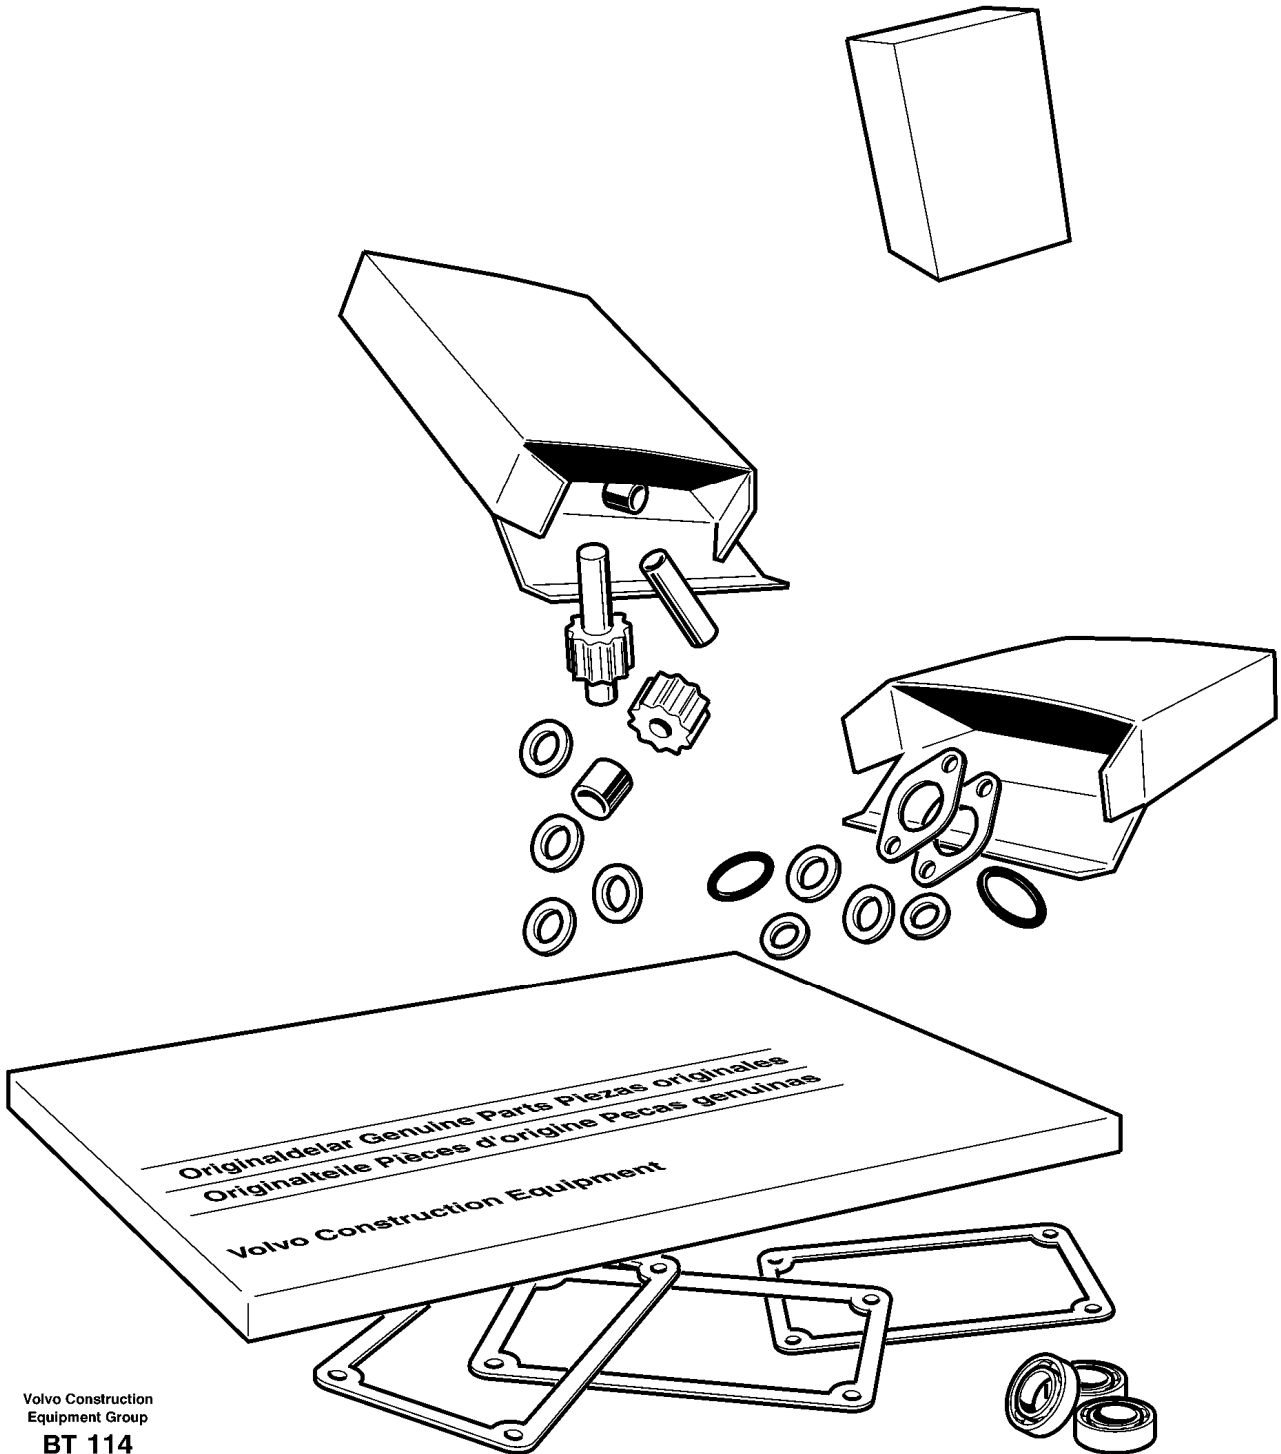

Date: 2013/10/10	Image id: BT114	Catalogue: 20015	Model: EC160B LC
Brand: Volvo	Serial: 10001-12000	Group/Section: 210/300	Title: Repair kits for engine

Q1-Q5	Option	Option description