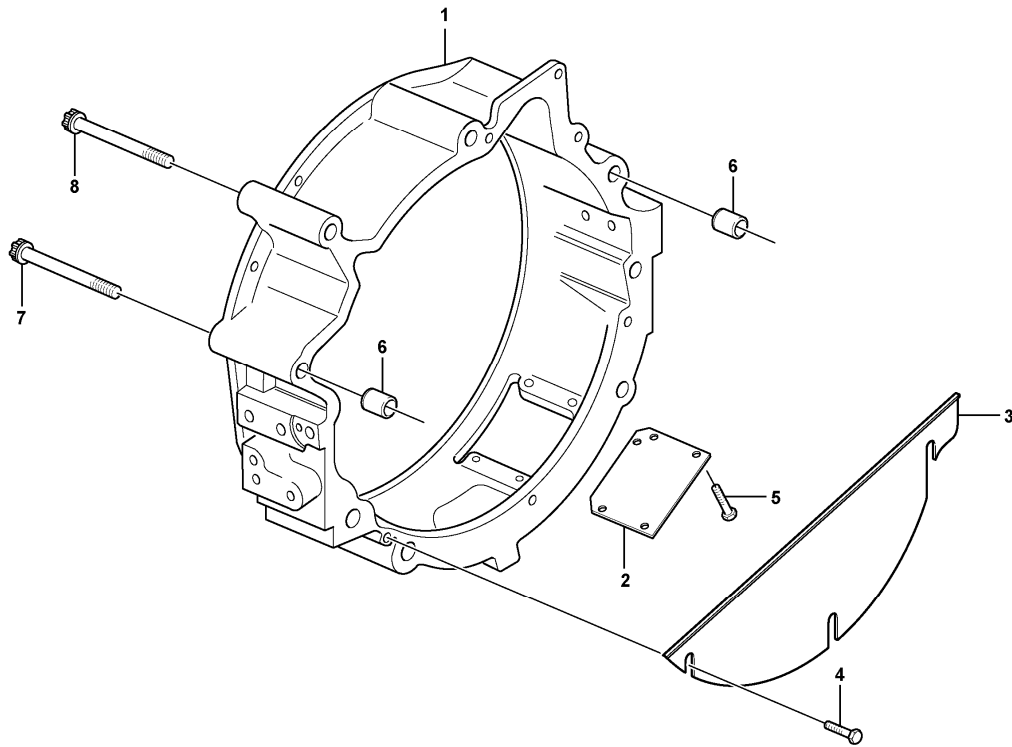

Date: 2013/10/10	Image id: 1027113	Catalogue: 20015	Model: EC160B LC
Brand: Volvo	Serial: 10001-12000	Group/Section: 216/200	Title: Flywheel housing 8278915,8278916,8278917

Volvo Construction
Equipment
1027113

Section option	Kit	Option description
VOE8278915		Engine with Epa label EMISSION CERTIFICATED FROM EPA
VOE8278916		Engine with Eu label EMISSION CERTIFICATED FROM EU
VOE8278917		Engine without Epa label INT AND KOREAN MARKET

Pos	Part	Q1	Q2	Q3	Q4	Q5	PS	Kit	Description	Option(s)	Remark
1	VOE21018780	1							Flywheel Hsg		(VOE20744652)ENG - 01099408
1	VOE21018780	1							Flywheel Hsg		(VOE21044436)ENG 01099409 -
2	VOE20547288	1							•Cover Plate		
3	VOE20459989	1							•Cover		
4	VOE20405729	3							•Screw		
5	VOE20405729	4							•Screw		
6	VOE20585971	2							Bushing		
7	VOE20459996	2							Screw