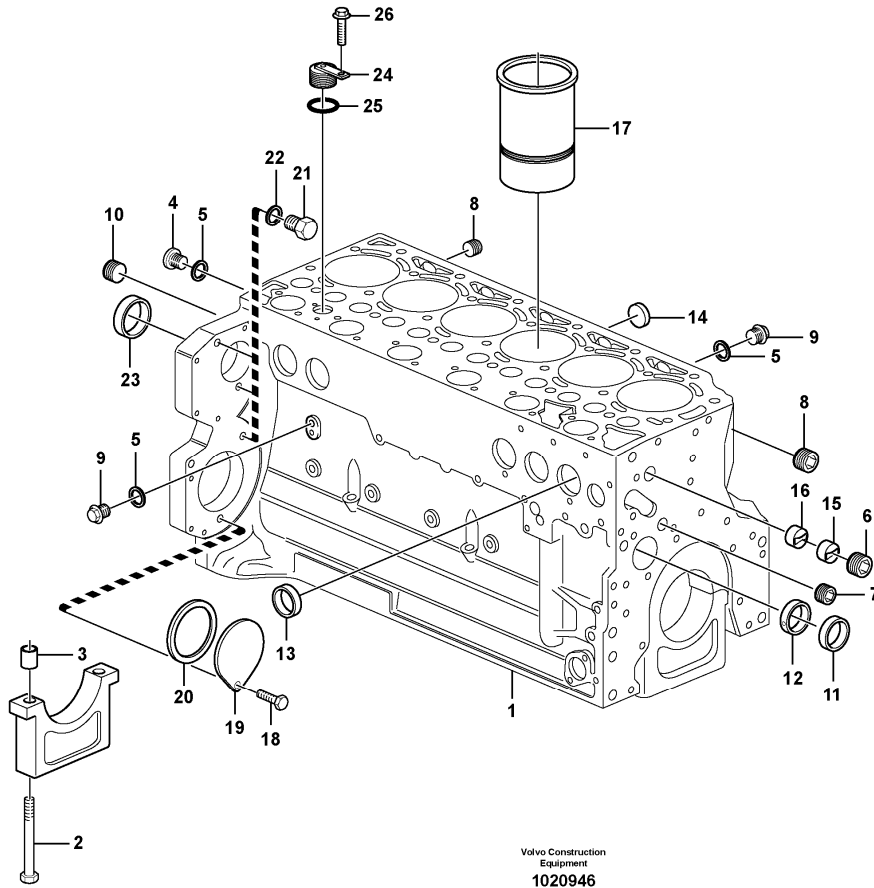

Date: 2013/10/10	Image id: 1020946	Catalogue: 20015	Model: EC160B LC
Brand: Volvo	Serial: 10001-12000	Group/Section: 212/100	Title: Cylinder block 8278915,8278916,8278917

Section option	Kit	Option description
VOE8278915		Engine with Epa label EMISSION CERTIFICATED FROM EPA
VOE8278916		Engine with Eu label EMISSION CERTIFICATED FROM EU
VOE8278917		Engine without Epa label INT AND KOREAN MARKET

Pos	Part	Q1	Q2	Q3	Q4	Q5	PS	Kit	Description	Option(s)	Remark
1	VOE20533309	1					SS		Cylinder Block		ENG - 01060658
1	VOE20785815	1					SS		Cylinder Block		ENG 01060659 - 01099383
1	VOE21009708	1							Crankcase		ENG 01099384 -
2	VOE20460006	14							•Screw		ENG - 01099383
3	VOE20460001	14							•Bushing		ENG - 01099383
4	VOE945065	1							•Plug		
5	VOE13969011	3							•Gasket		
6	VOE20405717	1							•Plug		
7	VOE20405719	1							•Plug		ENG - 01099383