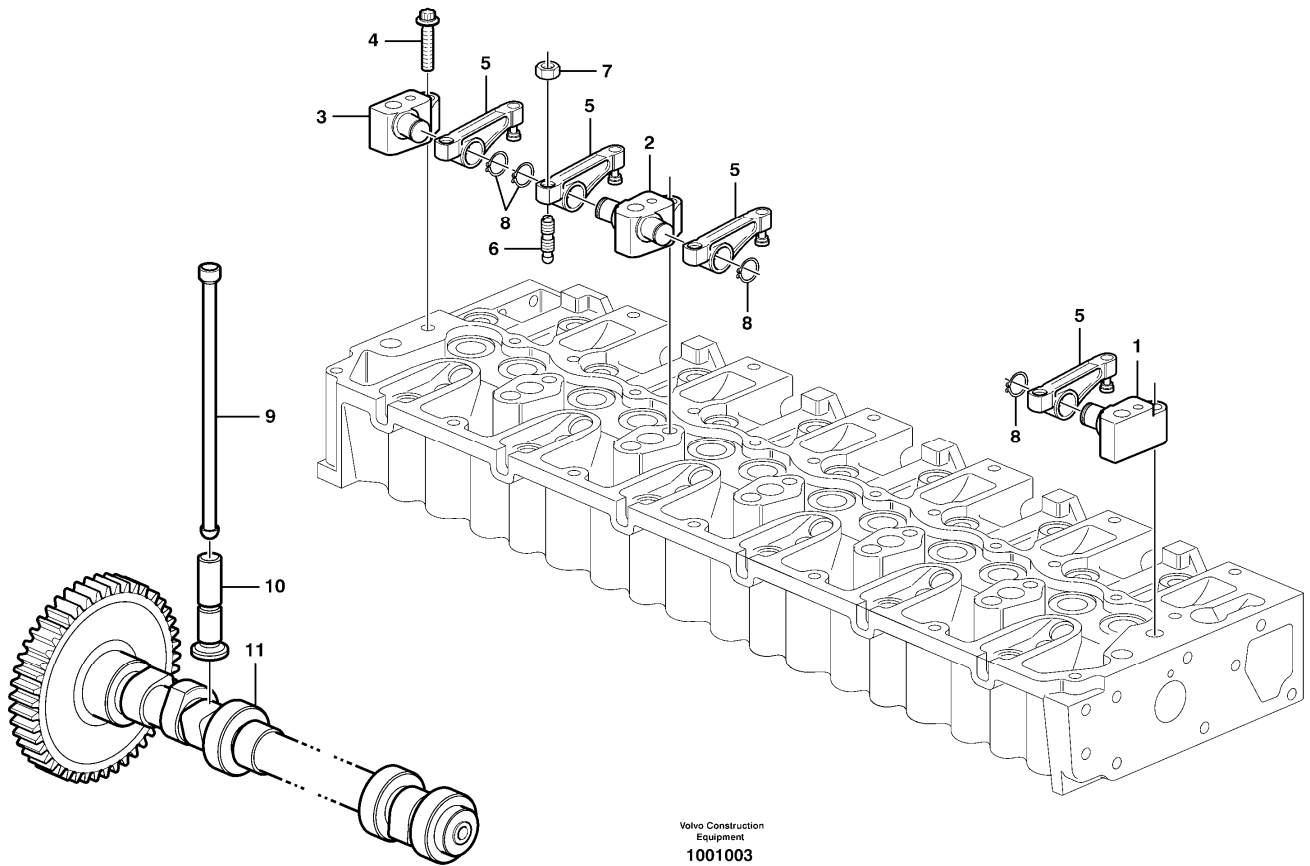

Date: 2013/10/10	Image id: 1001003	Catalogue: 20015	Model: EC160B LC
Brand: Volvo	Serial: 10001-12000	Group/Section: 214/100	Title: Valve mechanism 8278915,8278916,8278917

Section option	Kit	Option description
VOE8278915		Engine with Epa label EMISSION CERTIFICATED FROM EPA
VOE8278916		Engine with Eu label EMISSION CERTIFICATED FROM EU
VOE8278917		Engine without Epa label INT AND KOREAN MARKET

Pos	Part	Q1	Q2	Q3	Q4	Q5	PS	Kit	Description	Option(s)	Remark
1	VOE20459848	1							Bracket		
2	VOE20459847	5							Bracket		
3	VOE20459849	1							Bracket		
4	VOE20459853	7							Screw		
5	VOE20459850	12							Rocker arm		ENG - 01099409
5	VOE21448926	12							Rocker arm		(VOE20792876)ENG 01099410 -
6	VOE20405524	12							Screw		
7	VOE11700373	12							Nut		
8	VOE945495	12							Retaining ring		
9	VOE20460008	12							Push rod