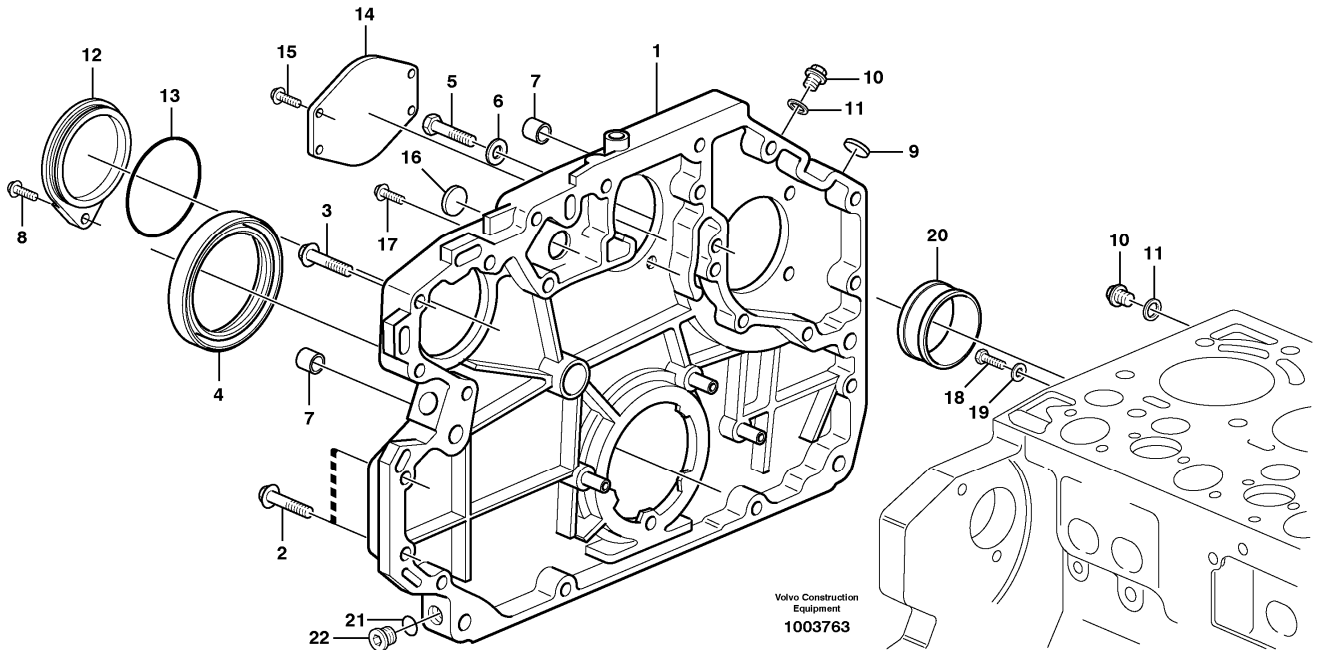

Date: 2013/10/10	Image id: 1003763	Catalogue: 20015	Model: EC160B LC
Brand: Volvo	Serial: 10001-12000	Group/Section: 215/100	Title: Timing gear casing and gears

Section option	Kit	Option description
VOE8278915		Engine with Epa label EMISSION CERTIFICATED FROM EPA
VOE8278916		Engine with Eu label EMISSION CERTIFICATED FROM EU
VOE8278917		Engine without Epa label INT AND KOREAN MARKET

Q1-Q5	Option	Option description	
Q1 8278915 S/N 10080-	VOE8278915	Engine with Epa label EMISSION CERTIFICATED FROM EPA	
Q2 8278916 S/N 10080-	VOE8278916	Engine with Eu label EMISSION CERTIFICATED FROM EU	
Q3 8278917 S/N 10080-	VOE8278917	Engine without Epa label INT AND KOREAN MARKET	

Pos	Part	Q1	Q2	Q3	Q4	Q5	PS	Kit	Description	Option(s)	Remark
1	VOE20918119	1	1	1					Tmg Gear Casing		(VOE20482787)ENG - 920347
1	VOE20918119	1	1	1					Tmg Gear Casing		ENG 920348 -
2	VOE20412324	12	12	12					Screw		
3	VOE20450801	4	4	4					Screw		
4		1	1	1					Crankshaft Seal		See ref 216/100
5	VOE20405653	2	2	2			SS		Screw		
6	VOE13955900	2	2	2					Washer