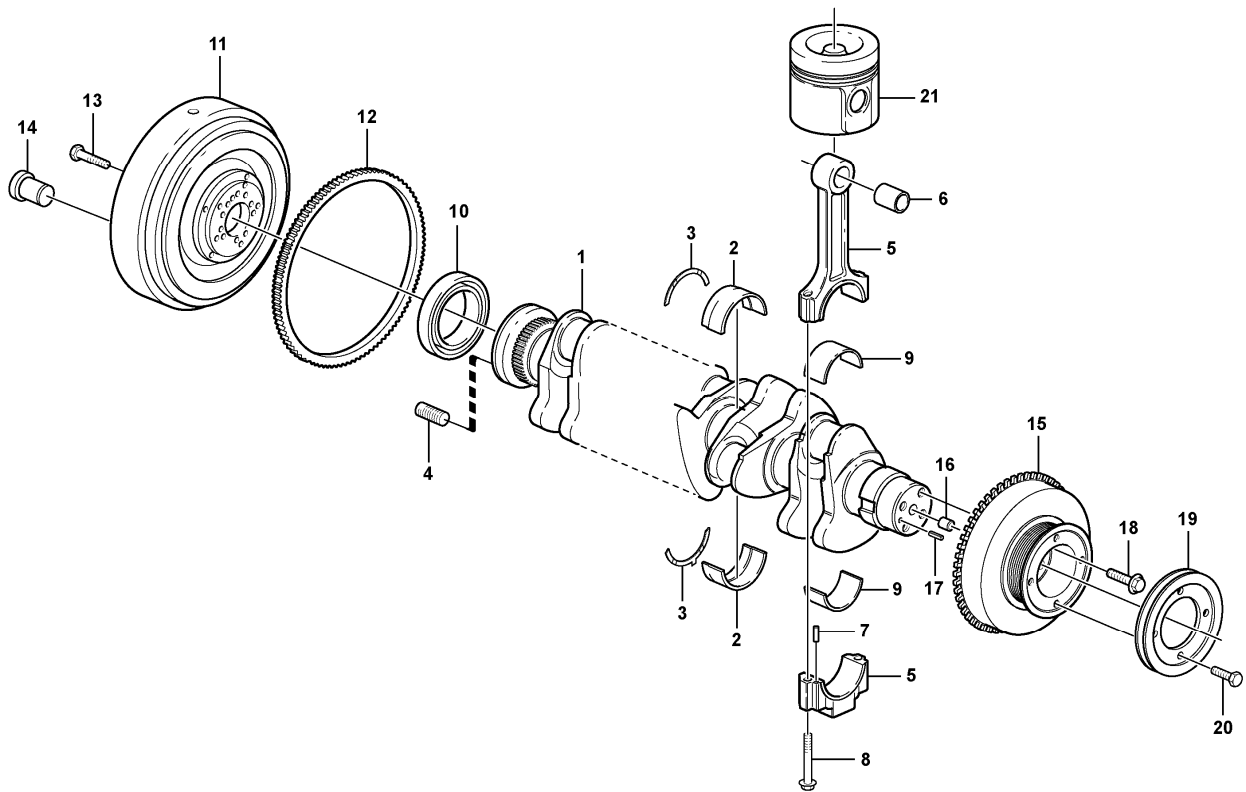

Date: 2013/10/10	Image id: 1035429	Catalogue: 20015	Model: EC160B LC
Brand: Volvo	Serial: 10001-12000	Group/Section: 216/100	Title: Crankshaft and related parts 8278915,8278916,8278917

Volvo Construction
Equipment
1035429

Section option	Kit	Option description
VOE8278915		Engine with Epa label EMISSION CERTIFICATED FROM EPA
VOE8278916		Engine with Eu label EMISSION CERTIFICATED FROM EU
VOE8278917		Engine without Epa label INT AND KOREAN MARKET

Pos	Part	Q1	Q2	Q3	Q4	Q5	PS	Kit	Description	Option(s)	Remark
1	VOE20459146	1							Crankshaft		ENG - 851836
	VOE20769707	1					SS		Crankshaft		ENG 851837 - 1022416
	VOE21351400	1							Crankshaft		(VOE20785969)ENG 1022417 - 1099383
	VOE21351400	1							Crankshaft		(VOE20892713)ENG 1099384 -
2	VOE20459140	7							Main bearing		STD 84,00 MM
	VOE20459139	7							Main Bearing		U SZ 83,75 MM
3	VOE20459143	REQ							Washer		STD WID 10 MM THICK 2,0 MM
	VOE20459142	REQ							Thrust Washer		WID 10 MM THICK 2,2