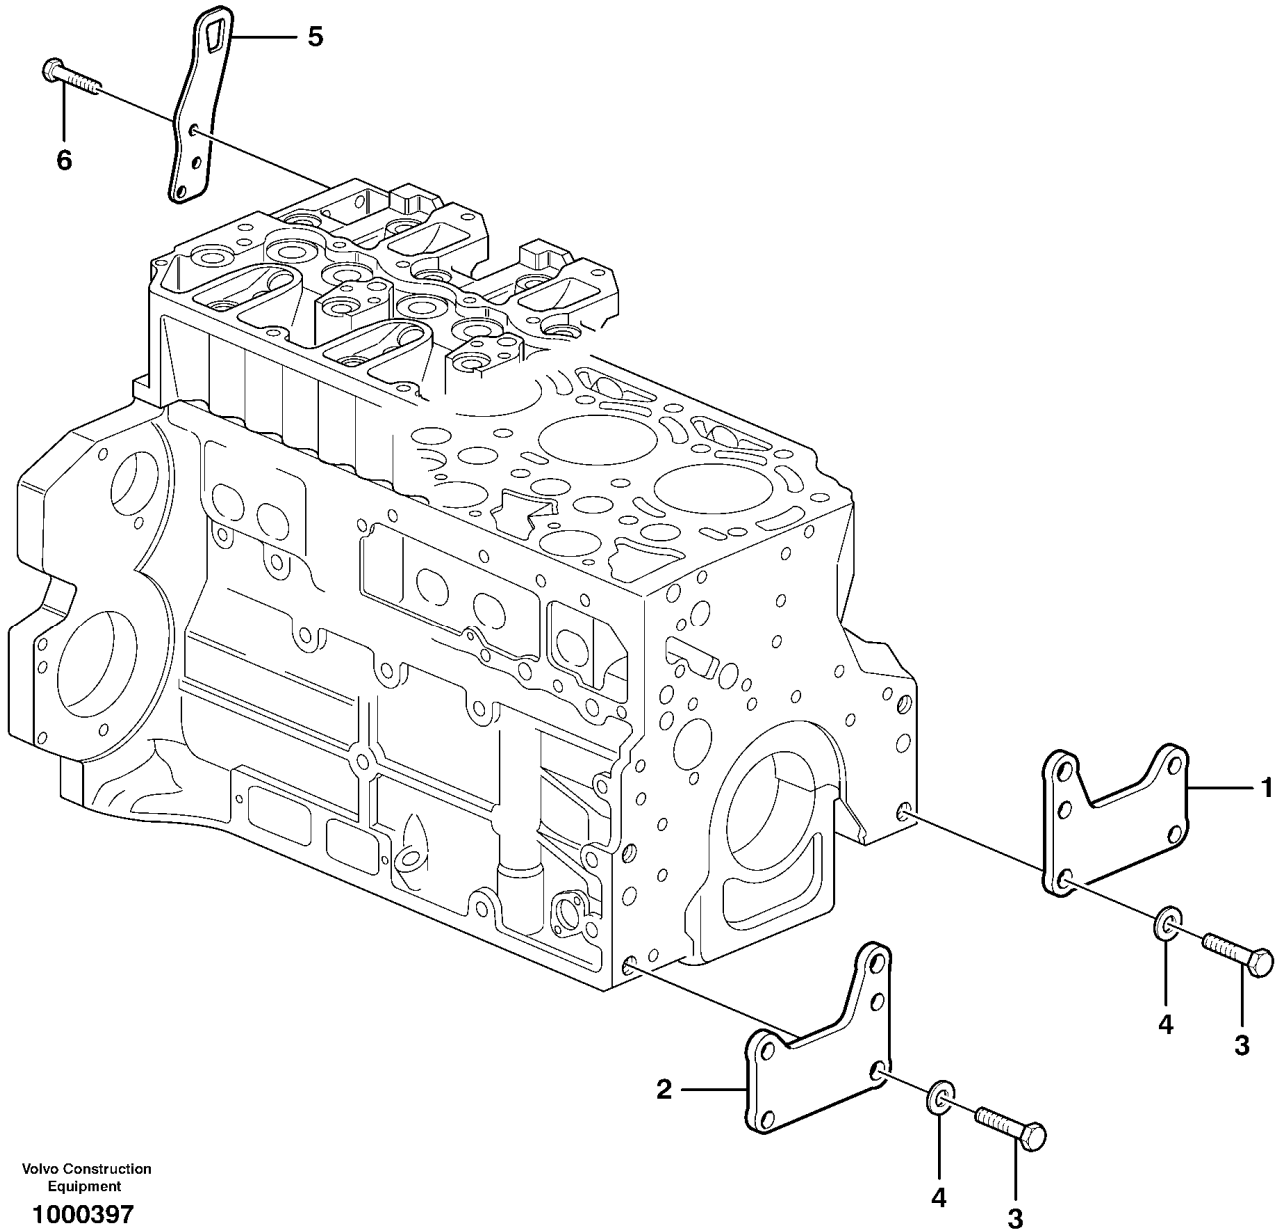

Date: 2013/10/10	Image id: 1000397	Catalogue: 20015	Model: EC160B LC
Brand: Volvo	Serial: 10001-12000	Group/Section: 218/200	Title: Engine mounting 8278915,8278916,8278917

Section option	Kit	Option description
VOE8278915		Engine with Epa label EMISSION CERTIFICATED FROM EPA
VOE8278916		Engine with Eu label EMISSION CERTIFICATED FROM EU
VOE8278917		Engine without Epa label INT AND KOREAN MARKET

Pos	Part	Q1	Q2	Q3	Q4	Q5	PS	Kit	Description	Option(s)	Remark
1	VOE20723978	1							Bracket		
2	VOE20723984	1							Bracket