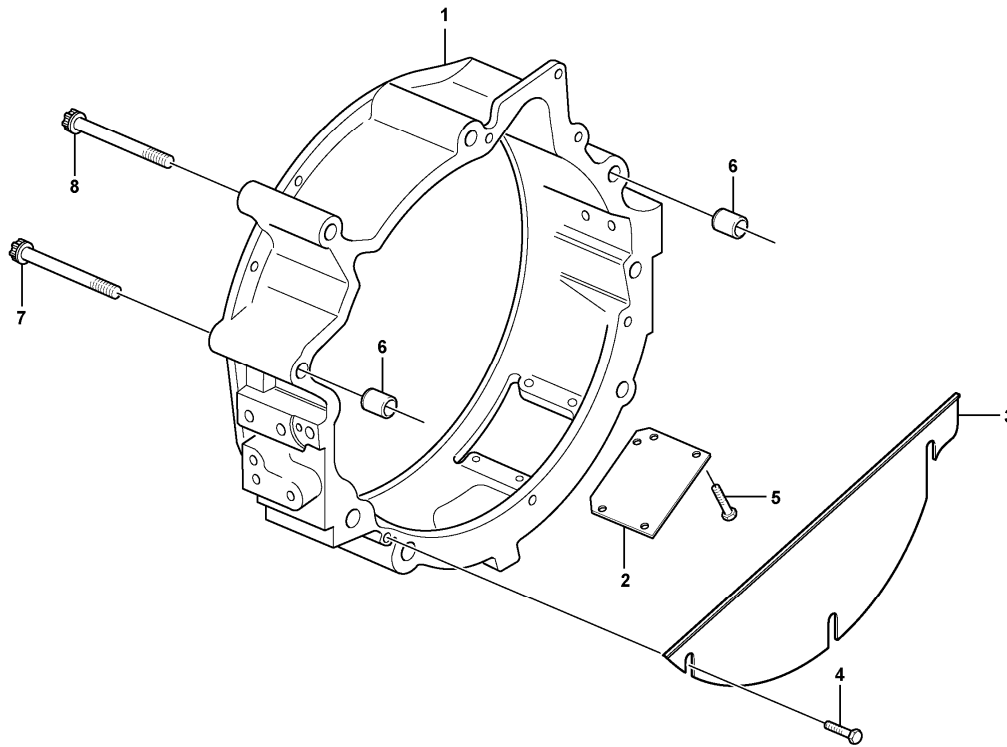

Date: 2013/9/25	Image id: 1027113	Catalogue: 20601	Model: EC200B
Brand: Volvo	Serial: 30001-	Group/Section: 216/200	Title: Flywheel housing

Volvo Construction
Equipment
1027113

Section option	Kit	Option description
VOE8286124		Engine without Epa label

Q1-Q5	Option	Option description	
Q1 8286124	VOE8286124	Engine without Epa label	

Pos	Part	Q1	Q2	Q3	Q4	Q5	PS	Kit	Description	Option(s)	Remark
1	VOE21018780	1							Flywheel Hsg		(VOE21044436)
2	VOE20547288	1							•Cover Plate		
3	VOE20459989	1							•Cover		
4	VOE20405729	3							•Screw		
5	VOE20405729	4							•Screw		
6	VOE20585971	2							Bushing		
7	VOE20459996	2							Screw		
8	VOE20459995	4							Screw