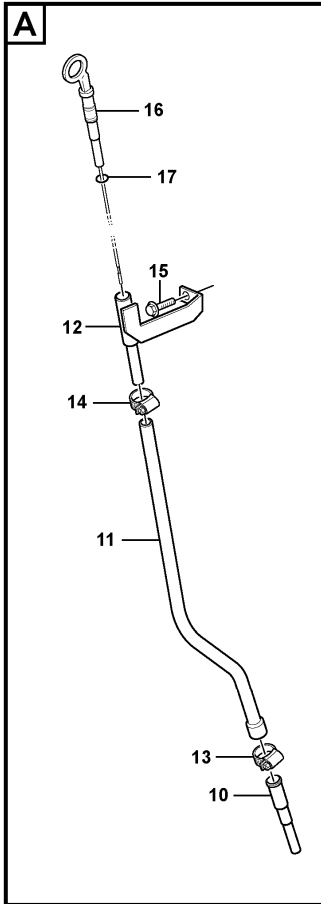

Date: 2013/9/25	Image id: 1033672	Catalogue: 20601	Model: EC200B
Brand: Volvo	Serial: 30001-	Group/Section: 217/100	Title: Oil sump

Volvo Construction
Equipment
1033672

Section option	Kit	Option description
VOE8286124		Engine without Epa label

Q1-Q5	Option	Option description	
Q1 8286124	VOE8286124	Engine without Epa label	

Pos	Part	Q1	Q2	Q3	Q4	Q5	PS	Kit	Description	Option(s)	Remark
1	VOE20840491	1							Oil Pan		
2	VOE20460022	1							Gasket		
3	VOE20405792	28							Screw		
4	VOE13947624	1							Plane gasket		
5	VOE20450851	1							Drain valve		
6	VOE20478246	1							Hose		
7	VOE20515173	1							Gasket		
8	VOE20515171	1							Plug		
9	VOE20412745	1							Core plug