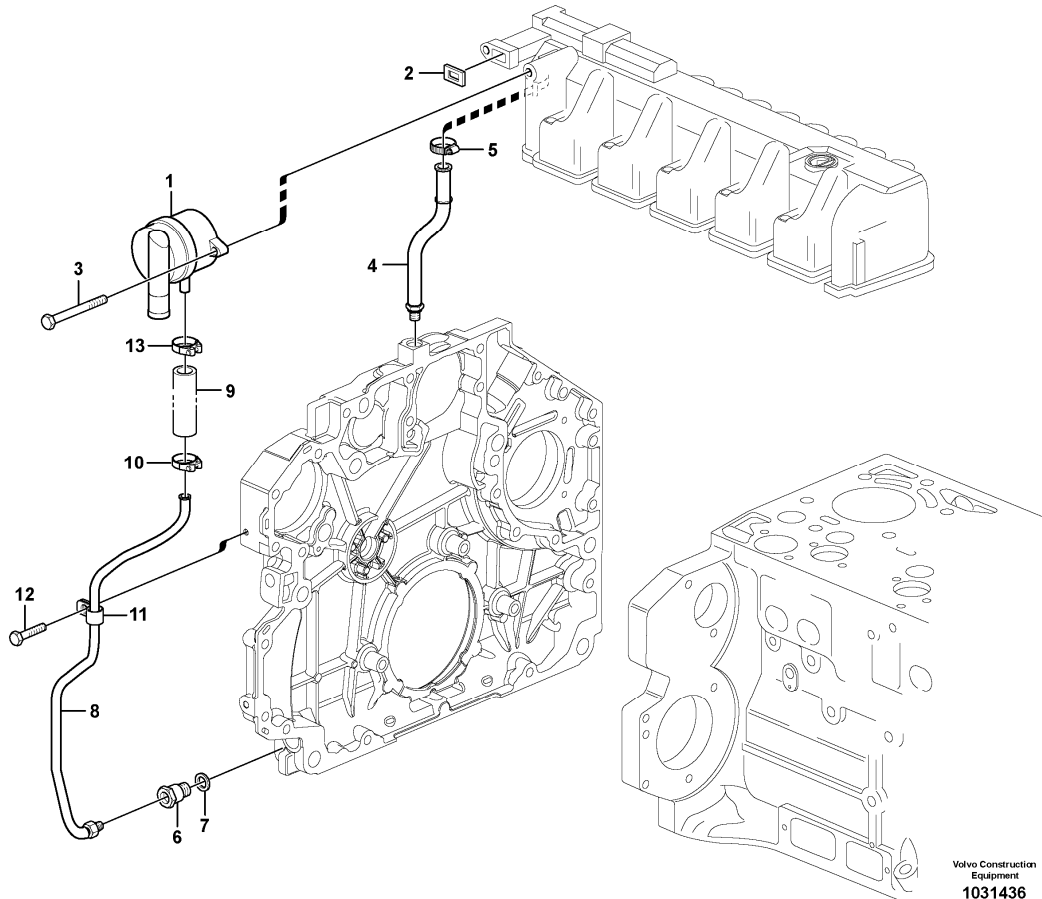

Date: 2013/9/25	Image id: 1031436	Catalogue: 20601	Model: EC200B
Brand: Volvo	Serial: 30001-	Group/Section: 212/300	Title: Crankcase ventilation

Section option	Kit	Option description
VOE8286124		Engine without Epa label

Q1-Q5	Option	Option description
Q1 8286124	VOE8286124	Engine without Epa label

Pos	Part	Q1	Q2	Q3	Q4	Q5	PS	Kit	Description	Option(s)	Remark
1	VOE20930510	1							Pressure regulator		
2	VOE21038626	1							•Gasket		
3	VOE20405504	2							Screw		
4	VOE20798824	1							Return Line		
5	VOE20799673	1							Hose Clamp		
6	VOE20841133	1							Dtt Regulator		
7	VOE20460026	1							Sealing ring		
8	VOE20840219	1							Oil Return Pipe		
9	VOE20799065	1							•Rubber Sleeve