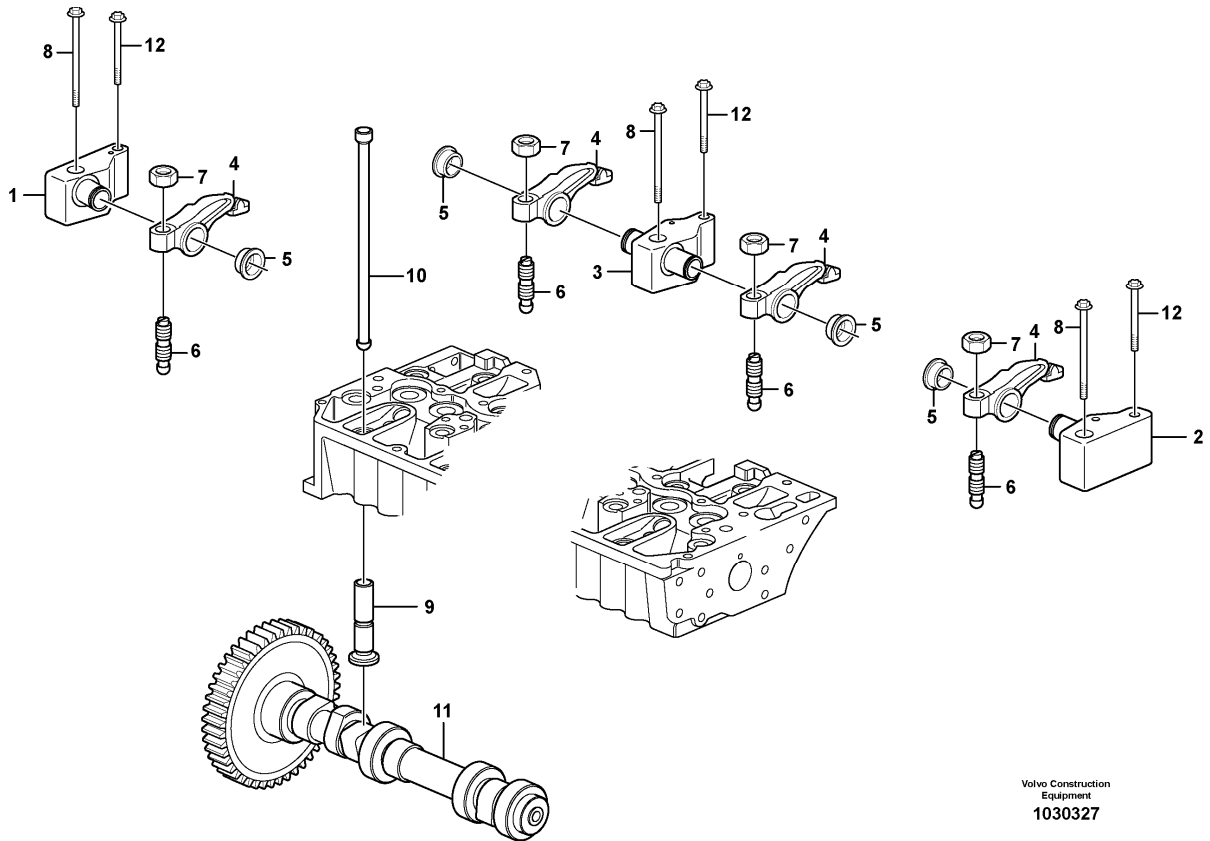

Date: 2013/9/25	Image id: 1030327	Catalogue: 20601	Model: EC200B
Brand: Volvo	Serial: 30001-	Group/Section: 214/100	Title: Valve mechanism

Volvo Construction
Equipment
1030327

Section option	Kit	Option description
VOE8286124		Engine without Epa label

Q1-Q5	Option	Option description
Q1 8286124	VOE8286124	Engine without Epa label

Pos	Part	Q1	Q2	Q3	Q4	Q5	PS	Kit	Description	Option(s)	Remark
1	VOE20799056	1							Bracket		
2	VOE20799047	1							Bracket		
3	VOE20799053	3							Bracket		
4	VOE21448926	8							Rocker arm		(VOE20792876)
5	VOE20794115	8							Retaining ring		
6	VOE20913851	8							Adjusting Screw		
7	VOE11700373	8							Nut		
8	VOE20459837	5							Bolt		
9	VOE20799076	8							Tappet		
10	VOE20460008	8							Push rod		
11	VOE20838124	1							Camshaft