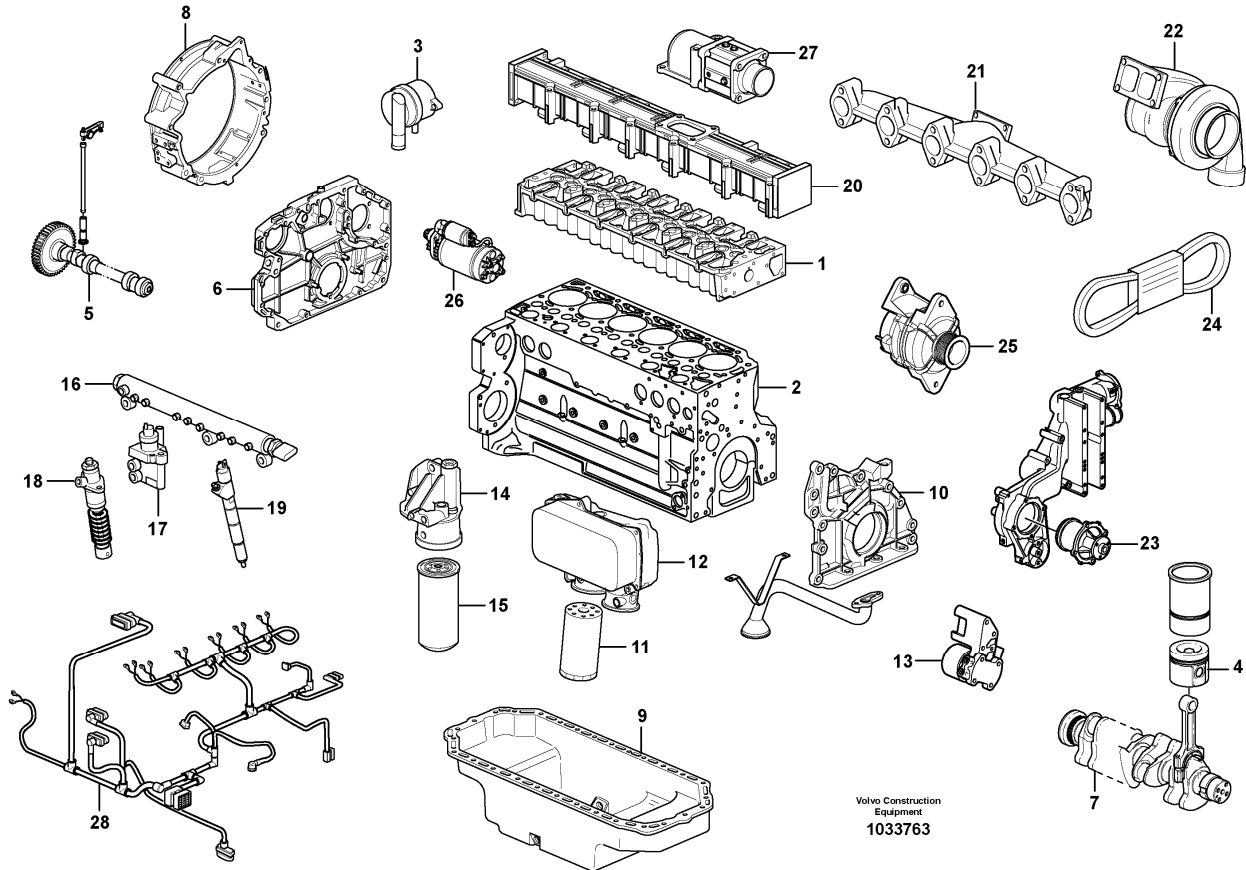

Date: 2013/9/25	Image id: 1033763	Catalogue: 20601	Model: EC200B
Brand: Volvo	Serial: 30001-	Group/Section: 210/200	Title: Engine

Section option	Kit	Option description
VOE8286124		Engine without Epa label

Q1-Q5	Option	Option description	
Q1 8286124	VOE8286124	Engine without Epa label	

Pos	Part	Q1	Q2	Q3	Q4	Q5	PS	Kit	Description	Option(s)	Remark
	VOE14536073	1							Engine		D6EEAE2
1		1							•Cylinder head		
2		1							•Cylinder block		
3		1							•Crankcase ventilation		
4		6							•Piston		
5		1							•Valve mechanism		
6		1							•Timing gear casing		
7		1							•Crankshaft