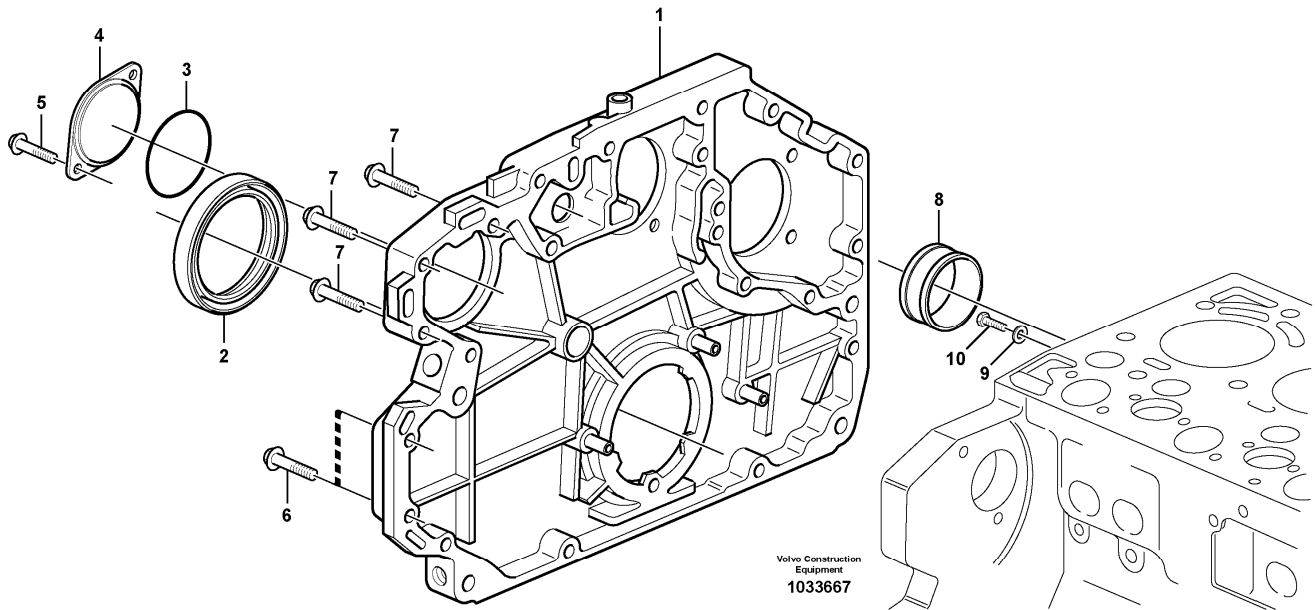

Date: 2013/9/25	Image id: 1033667	Catalogue: 20601	Model: EC200B
Brand: Volvo	Serial: 30001-	Group/Section: 215/100	Title: Timing gear casing

Section option	Kit	Option description
VOE8286124		Engine without Epa label

Q1-Q5	Option	Option description	
Q1 8286124	VOE8286124	Engine without Epa label	

Pos	Part	Q1	Q2	Q3	Q4	Q5	PS	Kit	Description	Option(s)	Remark
1	VOE20841195	1							Gear Housing		
2	VOE20459115	1							Crankshaft seal		
3	VOE20405652	1							Sealing ring		
4	VOE20950063	1							Cover		
5	VOE20450801	2							Screw		
6	VOE20412324	12							Screw		
7	VOE20450801	3							Screw		
8	VOE20460092	1							Bushing		
9	VOE20460087	1							Washer