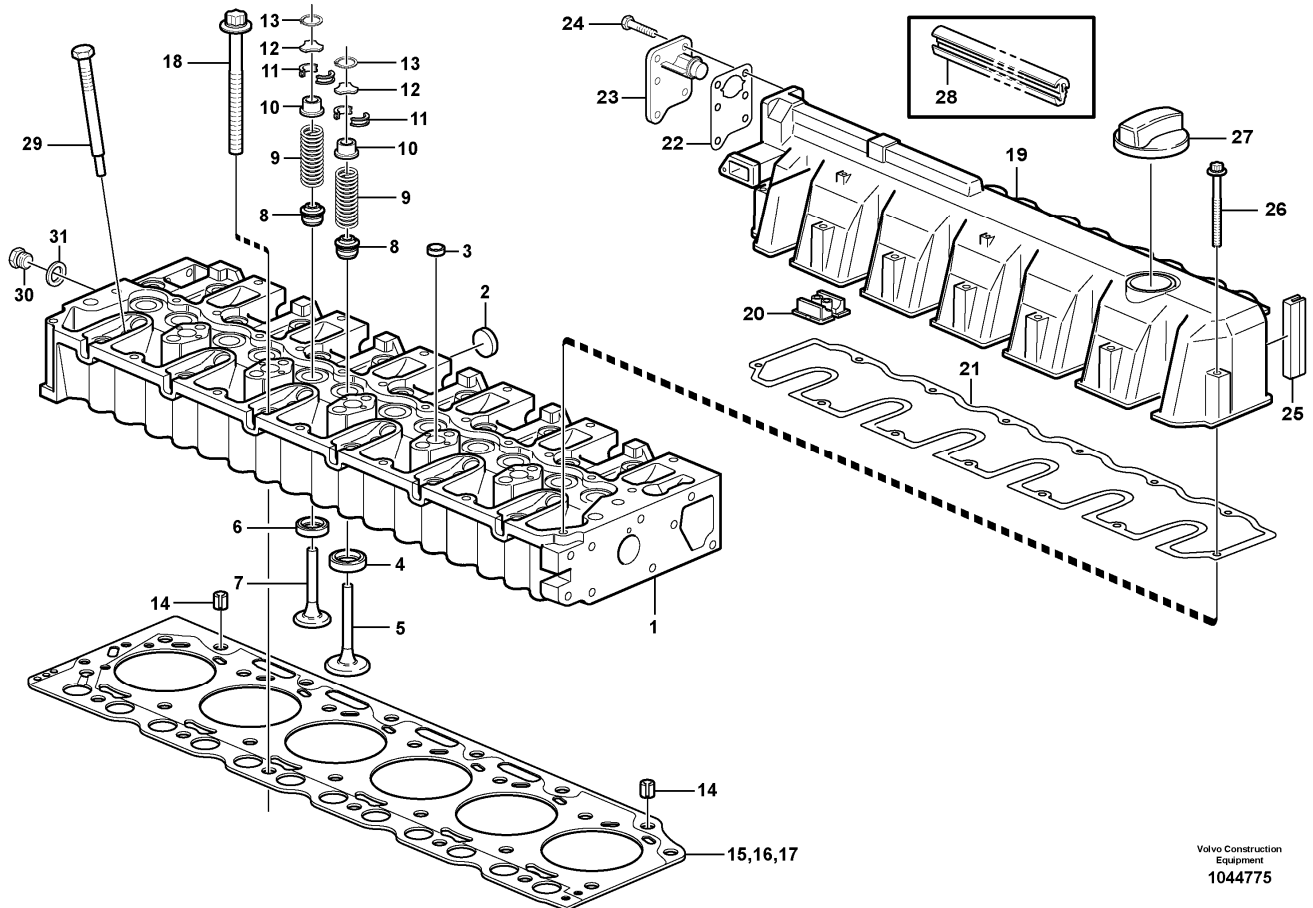

Date: 2013/9/25	Image id: 1044775	Catalogue: 20601	Model: EC200B
Brand: Volvo	Serial: 30001-	Group/Section: 211/100	Title: Cylinder head

Volvo Construction
Equipment
1044775

Section option	Kit	Option description
VOE8286124		Engine without Epa label

Q1-Q5	Option	Option description	
Q1 8286124	VOE8286124	Engine without Epa label	

Pos	Part	Q1	Q2	Q3	Q4	Q5	PS	Kit	Description	Option(s)	Remark
1	VOE20941118	1							Cylinder head		
2	VOE20412745	5							•Core plug		
3	VOE20412733	5							•Core plug		
4	VOE20849976	6							•Valve seat		
5	VOE20798699	6							•Inlet valve		
6	VOE20849979	6							•Valve seat		
7	VOE20798533	6							•Exhaust Valve		
8	VOE20459855	12							•Valve seal		
9	VOE20459851	12							•Valve spring