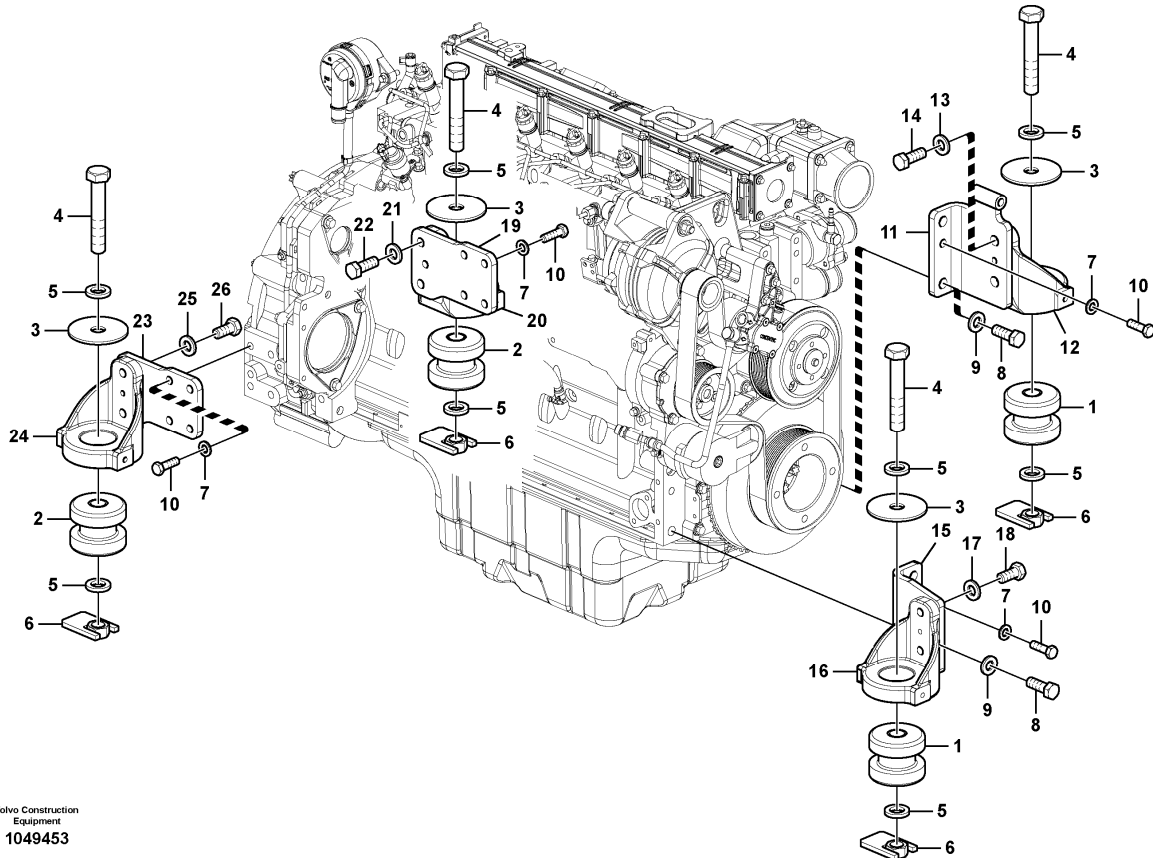

Date: 2013/9/25	Image id: 1049453	Catalogue: 20601	Model: EC200B
Brand: Volvo	Serial: 30001-	Group/Section: 218/100	Title: Engine mounting

Volvo Construction
Equipment
1049453

Section option	Kit	Option description
VOE8290308		Basic Machine EC200B

Q1-Q5	Option	Option description	
Q1 8290308	VOE8290308	Basic Machine EC200B	

Pos	Part	Q1	Q2	Q3	Q4	Q5	PS	Kit	Description	Option(s)	Remark
1	VOE14526154	2							Cushion		
2	VOE14526155	2							Cushion		
3	VOE14526169	4							Plate		
4	VOE992992	4							Screw		
5	VOE992059	8							Plain washer		
6	VOE14512933	4							Nut		
7	VOE992042	10							Plain washer		
8	VOE978937	4							Hexagon screw		
9	VOE992045	4							Plain washer