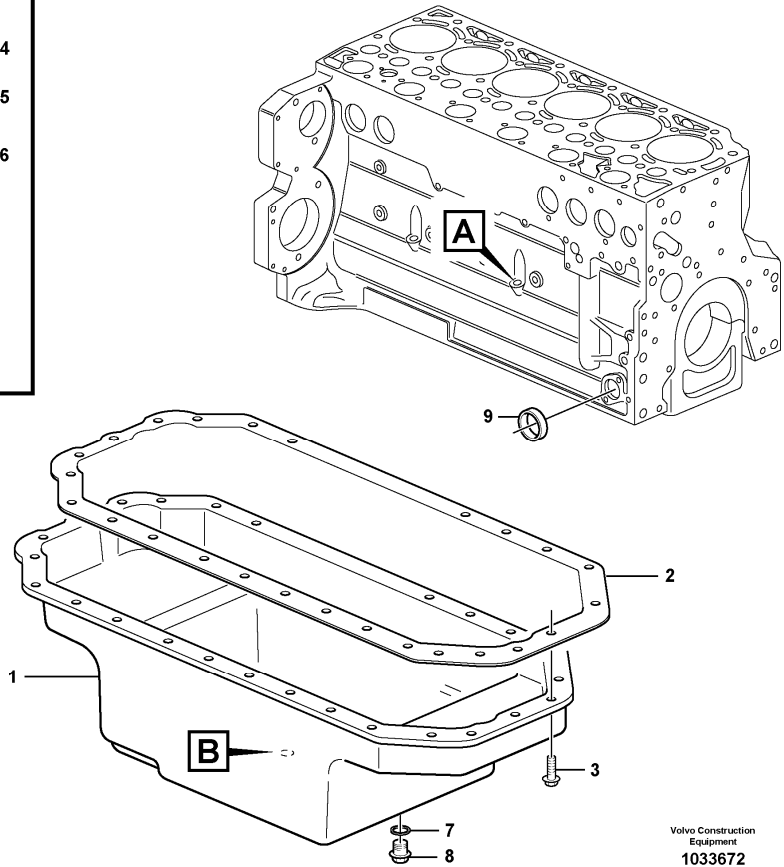

Date: 2013/9/25	Image id: 1033672	Catalogue: 20601	Model: EC200B
Brand: Volvo	Serial: 30001-	Group/Section: 217/100	Title: Oil sump

Volvo Construction
Equipment
1033672

Section option	Kit	Option description
VOE8286124		Engine without Epa label

Q1-Q5	Option	Option description	
Q1 8286124	VOE8286124	Engine without Epa label	

Pos	Part	Q1	Q2	Q3	Q4	Q5	PS	Kit	Description	Option(s)	Remark
1	VOE20840491	1							Oil Pan		
2	VOE20460022	1							Gasket		
3	VOE20405792	28							Screw		
4	VOE13947624	1							Plane gasket		
5	VOE20450851	1							Drain valve		
6	VOE20478246	1							Hose		
7	VOE20515173	1							Gasket		
8	VOE20515171	1							Plug		
9	VOE20412745	1							Core plug