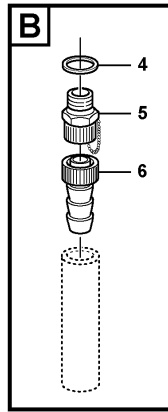

Date: 2013/9/25	Image id: 1033672	Catalogue: 20601	Model: EC200B
Brand: Volvo	Serial: 30001-	Group/Section: 217/100	Title: Oil sump

Volvo Construction
Equipment
1033672

Section option	Kit	Option description
VOE8286124		Engine without Epa label

Q1-Q5	Option	Option description	
Q1 8286124	VOE8286124	Engine without Epa label	

Pos	Part	Q1	Q2	Q3	Q4	Q5	PS	Kit	Description	Option(s)	Remark
1	VOE20840491	1							Oil Pan		
2	VOE20460022	1							Gasket		
3	VOE20405792	28							Screw		
4	VOE13947624	1							Plane gasket		
5	VOE20450851	1							Drain valve		
6	VOE20478246	1							Hose		
7	VOE20515173	1							Gasket		
8	VOE20515171	1							Plug		
9	VOE20412745	1							Core plug