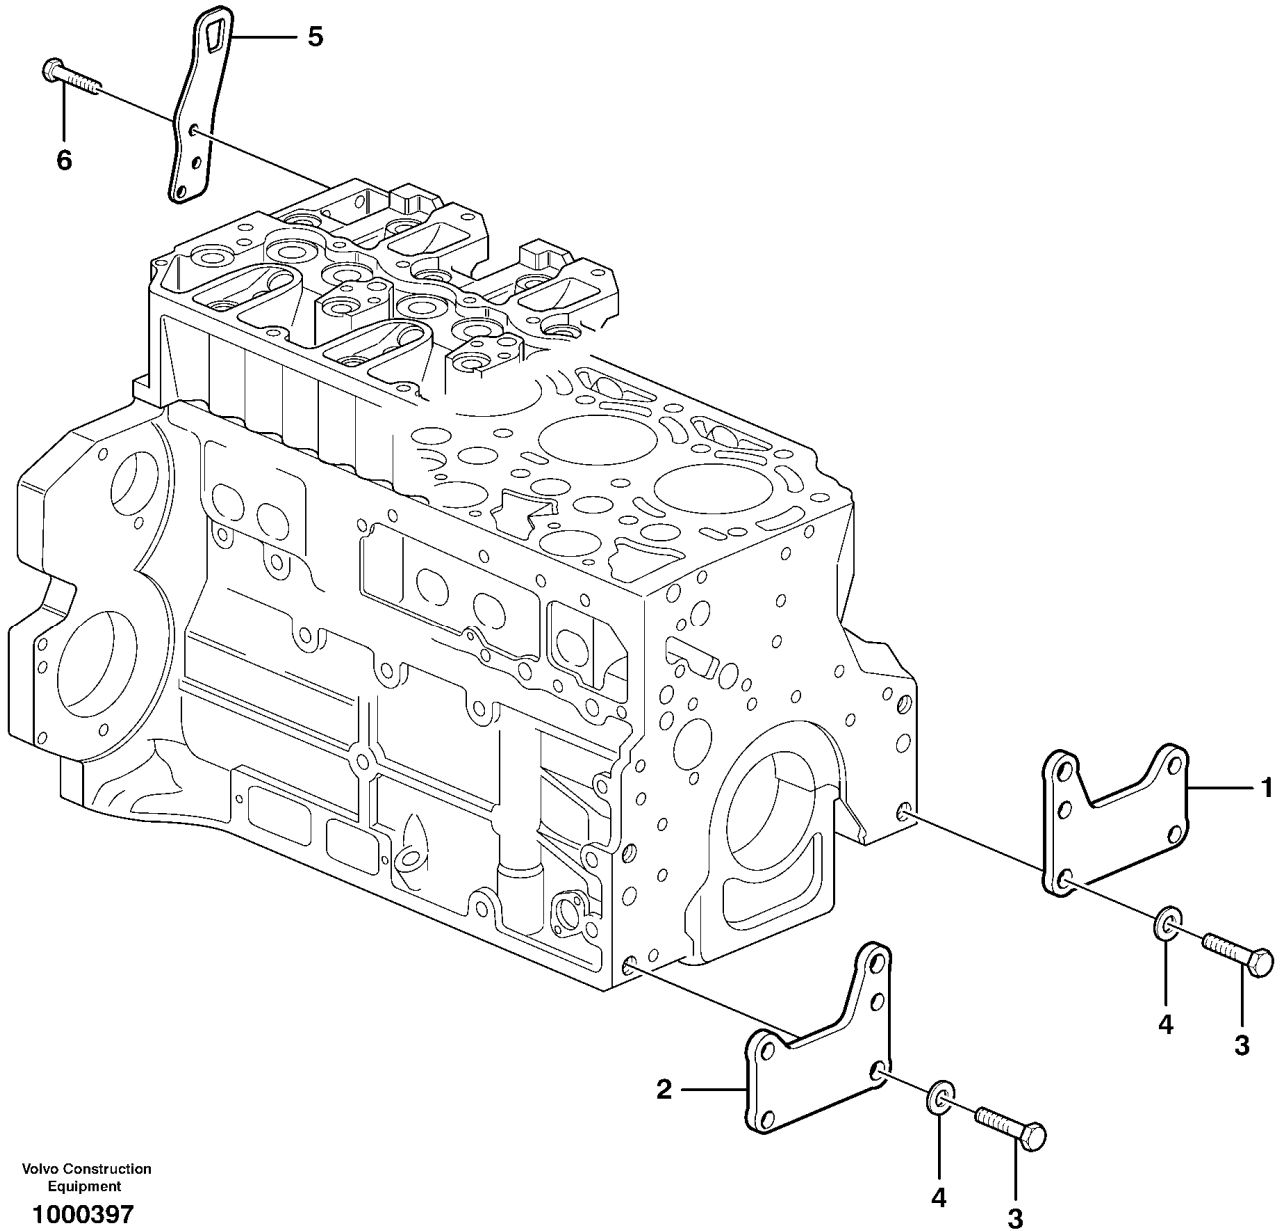

Date: 2013/9/25	Image id: 1000397	Catalogue: 20601	Model: EC200B
Brand: Volvo	Serial: 30001-	Group/Section: 218/200	Title: Engine mounting

Section option	Kit	Option description
VOE8286124		Engine without Epa label

Q1-Q5	Option	Option description	
Q1 8286124	VOE8286124	Engine without Epa label	

Pos	Part	Q1	Q2	Q3	Q4	Q5	PS	Kit	Description	Option(s)	Remark
1	VOE20723978	1							Bracket