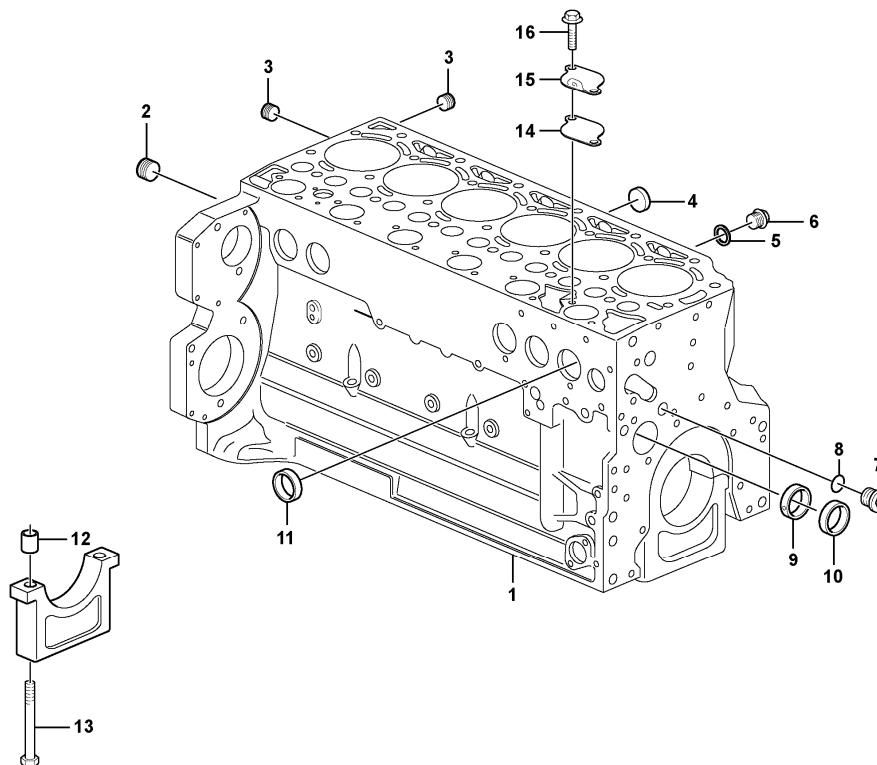

Date: 2013/9/25	Image id: 1056306	Catalogue: 20601	Model: EC200B
Brand: Volvo	Serial: 30001-	Group/Section: 212/100	Title: Cylinder block

Volvo Construction
Equipment
1056306

Section option	Kit	Option description
VOE8286124		Engine without Epa label

Q1-Q5	Option	Option description
Q1 8286124	VOE8286124	Engine without Epa label

Pos	Part	Q1	Q2	Q3	Q4	Q5	PS	Kit	Description	Option(s)	Remark
1	VOE21077566	1							Crankcase		
2	VOE20785813	1							•Plug		
3	VOE20508600	2							•Plug		
4	VOE20412745	6							•Core plug		
5	VOE13969011	2							•Gasket		
6	VOE20405716	2							•Plug		
7	VOE20998904	1							•Plug		
8	VOE20998903	1							•Sealing ring		
9	VOE20459998	1							•Camshaft bushing