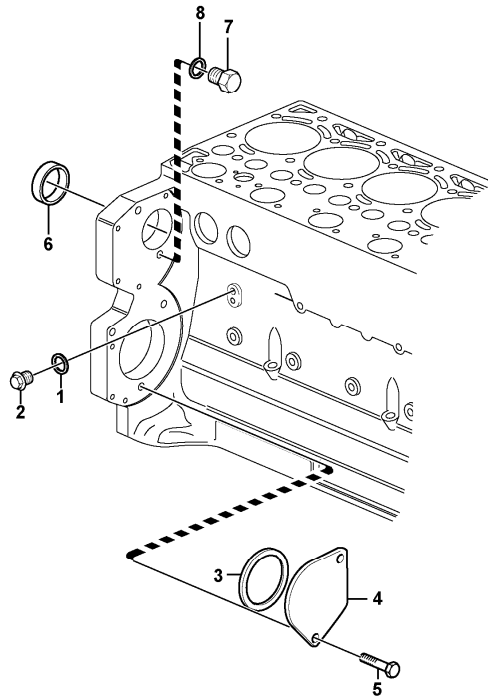

Date: 2013/9/25	Image id: 1031450	Catalogue: 20601	Model: EC200B
Brand: Volvo	Serial: 30001-	Group/Section: 215/300	Title: Pump drive power take-off

Volvo Construction
Equipment
1031450

Section option	Kit	Option description
VOE8286124		Engine without Epa label

Q1-Q5	Option	Option description	
Q1 8286124	VOE8286124	Engine without Epa label	

Pos	Part	Q1	Q2	Q3	Q4	Q5	PS	Kit	Description	Option(s)	Remark
1	VOE13947621	1							Plane gasket		
2	VOE20405716	1							Plug		
3	VOE20412359	1							Sealing ring		
4	VOE24426064	1							Cover		
5	VOE888289	2							Hexagon screw		
6	VOE20450778	1							Core plug		
7	VOE20441859	1							Plug		
8	VOE13947281	1							Gasket