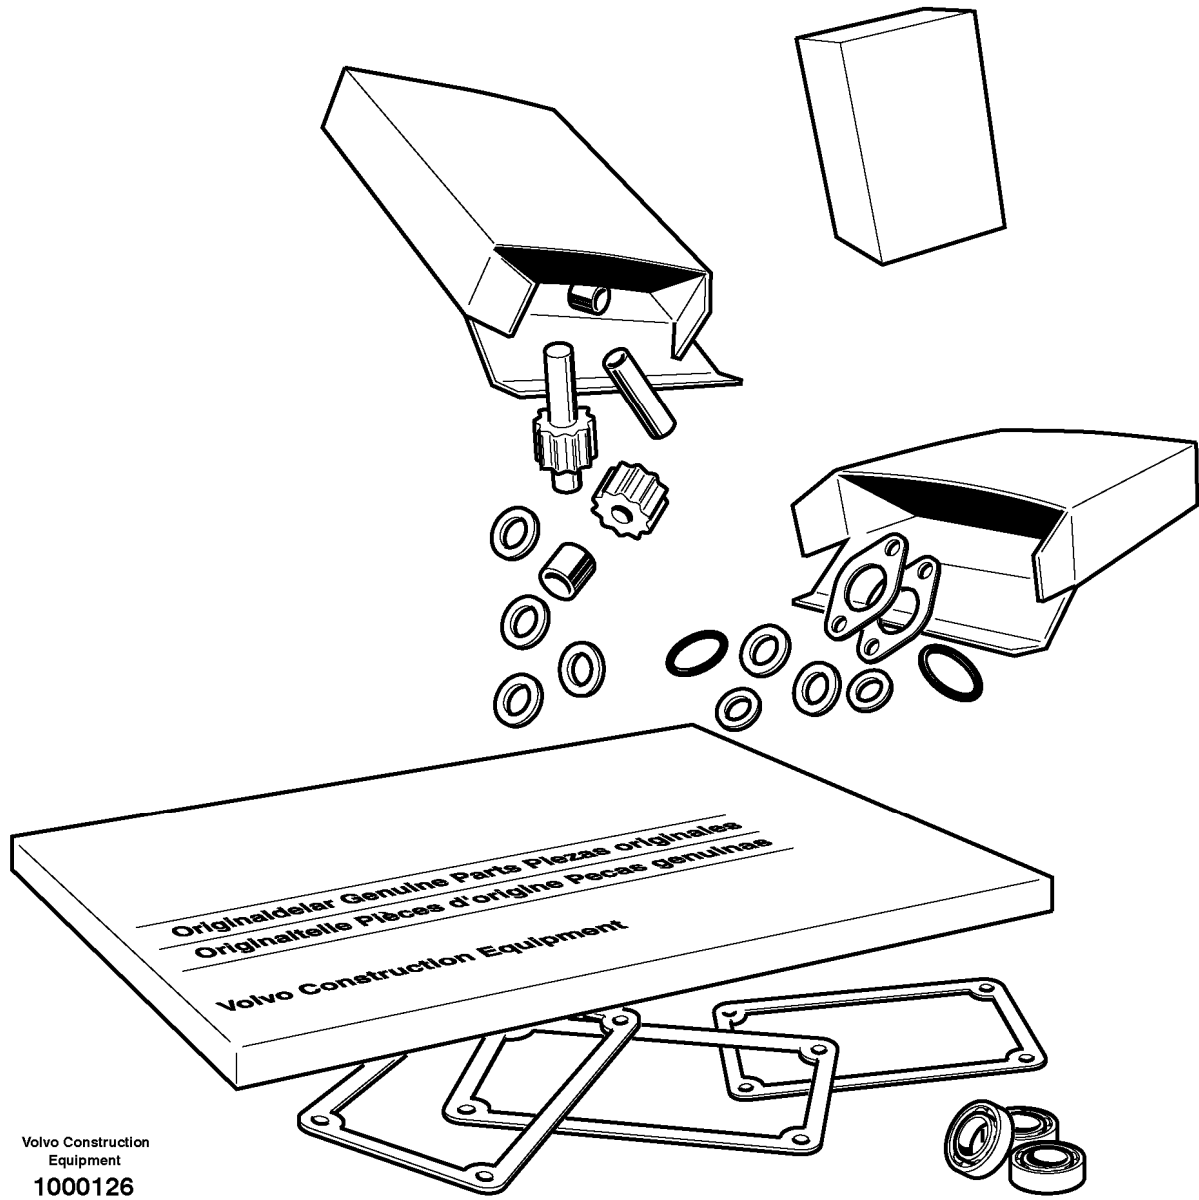

Date: 2013/9/25	Image id: 1000126	Catalogue: 20601	Model: EC200B
Brand: Volvo	Serial: 30001-	Group/Section: 210/300	Title: Repair kits for engine

Section option	Kit	Option description
VOE8286124		Engine without Epa label

Q1-Q5	Option	Option description
Q1 8286124	VOE8286124	Engine without Epa label

Pos	Part	Q1	Q2	Q3	Q4	Q5	PS	Kit	Description	Option(s)	Remark
	VOE15011856	1							Overhaul kit		
	VOE15011854	1							•Cylinder head kit