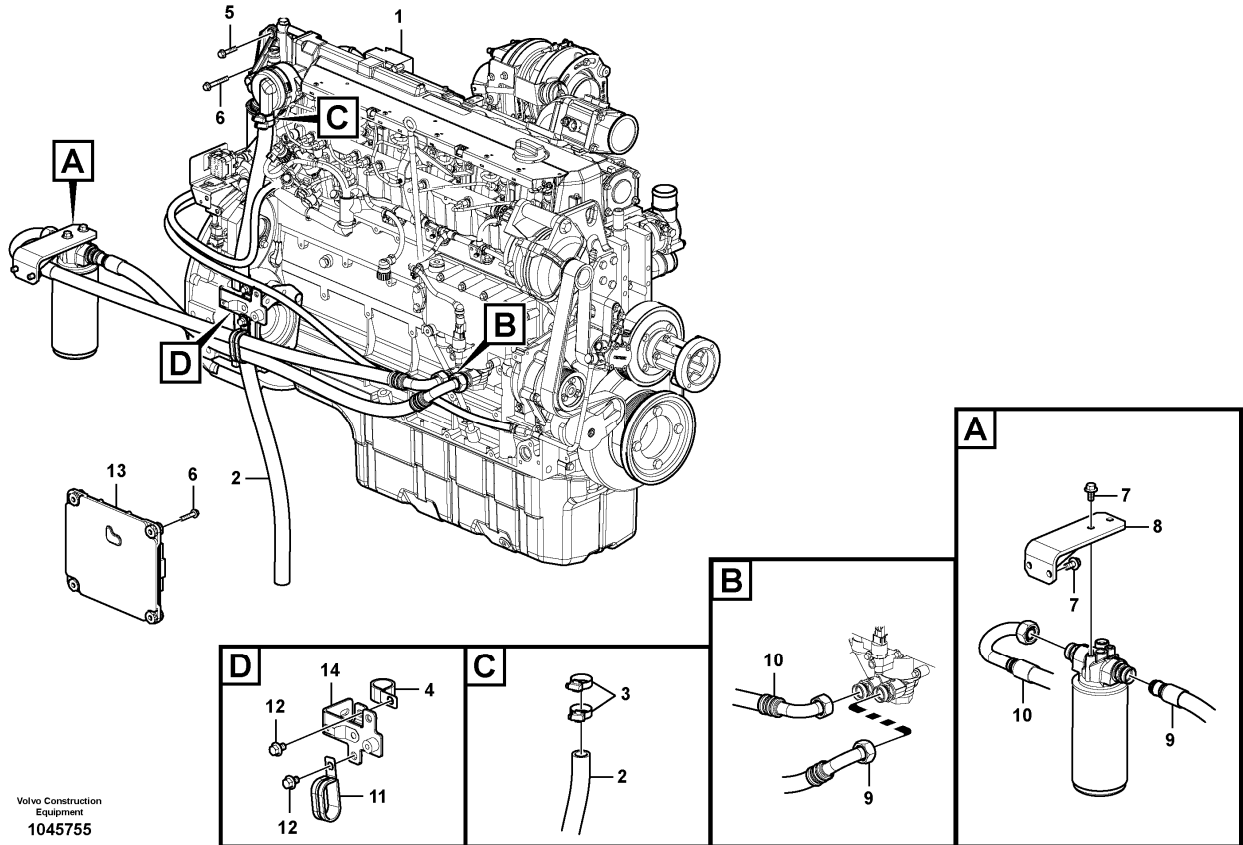

Date: 2013/9/25	Image id: 1045755	Catalogue: 20601	Model: EC200B
Brand: Volvo	Serial: 30001-	Group/Section: 210/100	Title: Engine

Volvo Construction
Equipment
1045755

Section option	Kit	Option description
VOE8286124		Engine without Epa label