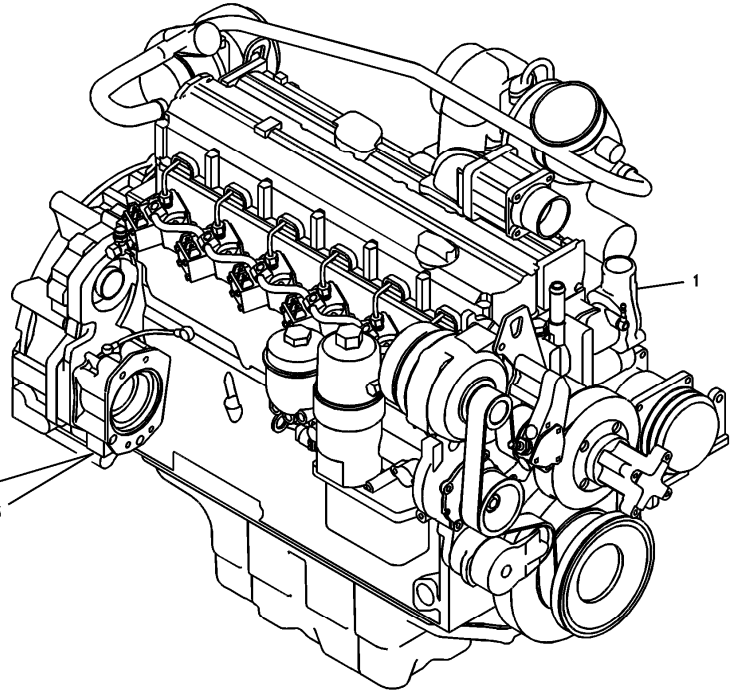

Date: 2013/10/26	Image id: 1010008	Catalogue: 56141	Model: EC210B F
Brand: Volvo	Serial: 10457-70000	Group/Section: 210/100	Title: Engine

Volvo Construction
Equipment
1010008

Section option	Kit	Option description
VOE8277784		Basic Machine EC210B
VOE8278912		Engine with Epa label EMISSION CERTIFICATED FROM EPA
VOE8278913		Engine with Eu label EMISSION CERTIFICATED FROM EU
VOE8278914		Engine without Epa label INT AND KOREAN MARKET
VOE8277864	VOE14515979	Leak-off line for slope-rotator on basic machine