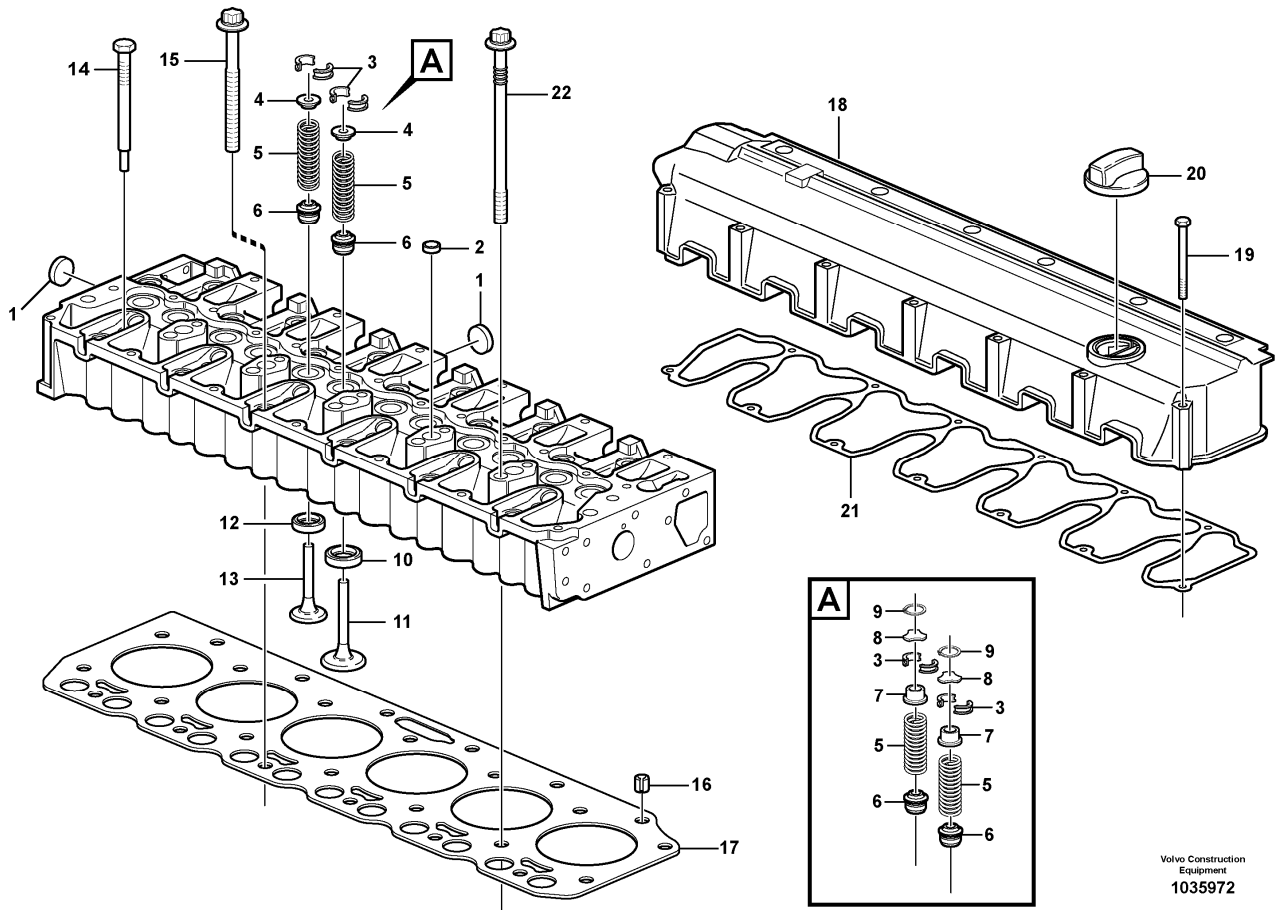

Date: 2013/10/26	Image id: 1035972	Catalogue: 56141	Model: EC210B F
Brand: Volvo	Serial: 10457-70000	Group/Section: 211/100	Title: Cylinder head 8277784,8278912,8278913,8278914

Volvo Construction
Equipment
1035972

Section option	Kit	Option description
VOE8277784		Basic Machine EC210B
VOE8278912		Engine with Epa label EMISSION CERTIFICATED FROM EPA
VOE8278913		Engine with Eu label EMISSION CERTIFICATED FROM EU
VOE8278914		Engine without Epa label INT AND KOREAN MARKET

Pos	Part	Q1	Q2	Q3	Q4	Q5	PS	Kit	Description	Option(s)	Remark
	VOE20747867	1							Cylinder head		(VOE20498711)ENG - 1031803
	VOE20747867	1							Cylinder head		ENG 1031804 - 2006/01
	VOE21055823	1							Cylinder head		ENG 2006/02 -
1	VOE20412745	5							•Core plug		
2	VOE20412733	5							•Core plug		
3	VOE20459857	24							•Valve sleeve		
4	VOE20535037	12							•Washer		ENG - 2006/01