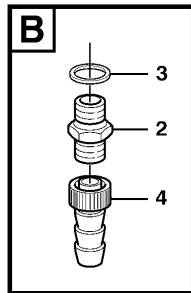

Date: 2013/10/26	Image id: 1001016	Catalogue: 56141	Model: EC210B F
Brand: Volvo	Serial: 10457-70000	Group/Section: 217/100	Title: Oil sump 8277784,8278912,8278913,8278914

Section option	Kit	Option description
VOE8277784		Basic Machine EC210B
VOE8278912		Engine with Epa label EMISSION CERTIFICATED FROM EPA
VOE8278913		Engine with Eu label EMISSION CERTIFICATED FROM EU
VOE8278914		Engine without Epa label INT AND KOREAN MARKET

Pos	Part	Q1	Q2	Q3	Q4	Q5	PS	Kit	Description	Option(s)	Remark
1	VOE20482783	1							Oil pan		ENG - 01099344
1	VOE20840491	1							Oil Pan		ENG 01099345 -
	VOE20460022	1							Gasket		
2	VOE20450851	1							Drain valve		
3	VOE11700303	1					SS		•Seal		(VOE7011998)