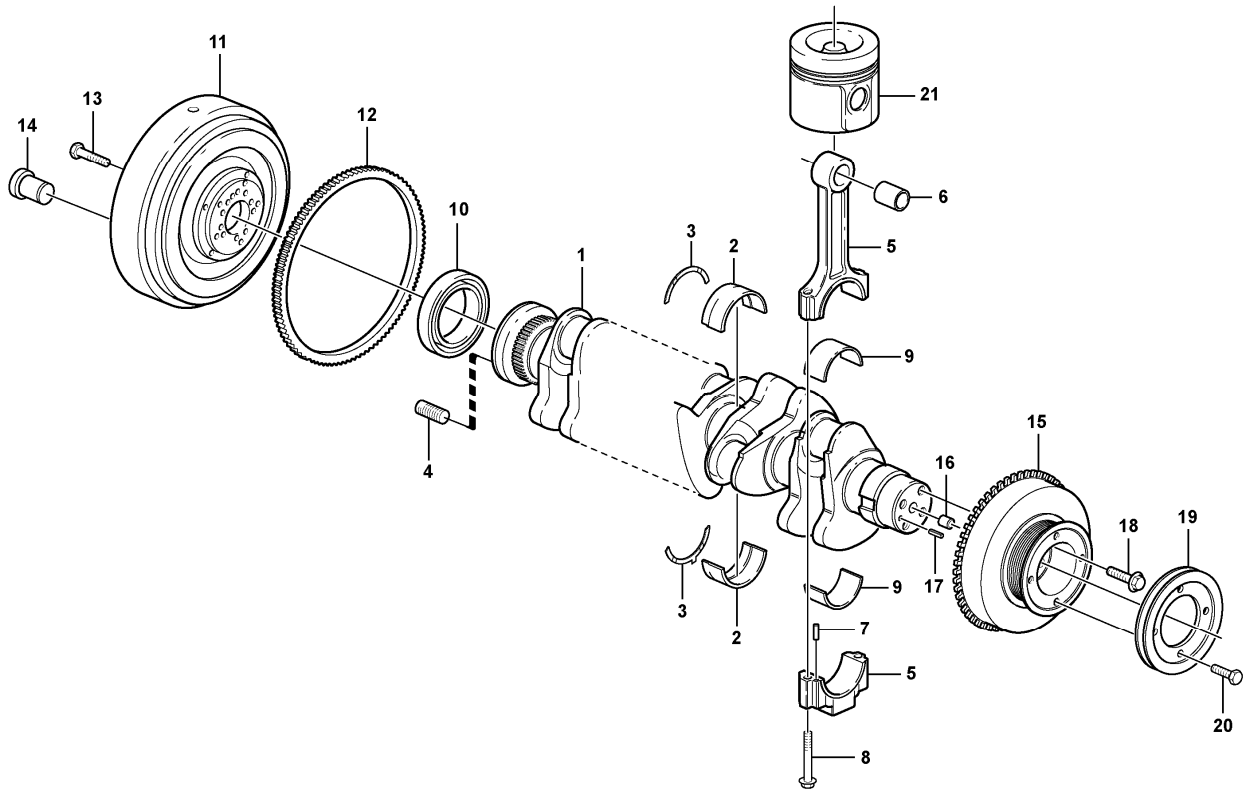

Date: 2013/10/26	Image id: 1035429	Catalogue: 56141	Model: EC210B F
Brand: Volvo	Serial: 10457-70000	Group/Section: 216/100	Title: Crankshaft and related parts 8277784,8278912,8278913,8278914

Volvo Construction
Equipment
1035429

Section option	Kit	Option description
VOE8277784		Basic Machine EC210B
VOE8278912		Engine with Epa label EMISSION CERTIFICATED FROM EPA
VOE8278913		Engine with Eu label EMISSION CERTIFICATED FROM EU
VOE8278914		Engine without Epa label INT AND KOREAN MARKET

Pos	Part	Q1	Q2	Q3	Q4	Q5	PS	Kit	Description	Option(s)	Remark
1	VOE20459146	1							Crankshaft		ENG - 851836
	VOE20769707	1					SS		Crankshaft		ENG 851837 - 1022416
	VOE21351400	1							Crankshaft		(VOE20785969)ENG 1022417-
2	VOE20459140	7							Main bearing		STD 84,00 MM
	VOE20459139	7							Main Bearing		U SZ 83,75 MM
3	VOE20459143	REQ							Washer		STD WID 10 MM THICK 2,0 MM
	VOE20459142	REQ							Thrust Washer		WID 10 MM THICK 2,2