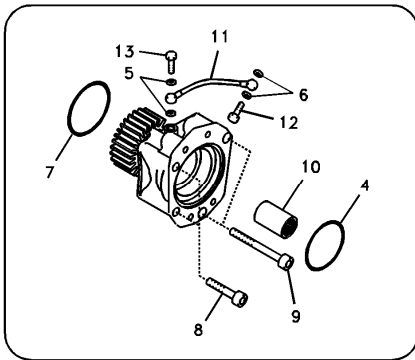

Date: 2013/10/26	Image id: 1010008	Catalogue: 56141	Model: EC210B F
Brand: Volvo	Serial: 10457-70000	Group/Section: 210/100	Title: Engine

Volvo Construction
Equipment
1010008

Section option	Kit	Option description
VOE8277784		Basic Machine EC210B
VOE8278912		Engine with Epa label EMISSION CERTIFICATED FROM EPA
VOE8278913		Engine with Eu label EMISSION CERTIFICATED FROM EU
VOE8278914		Engine without Epa label INT AND KOREAN MARKET
VOE8277864	VOE14515979	Leak-off line for slope-rotator on basic machine