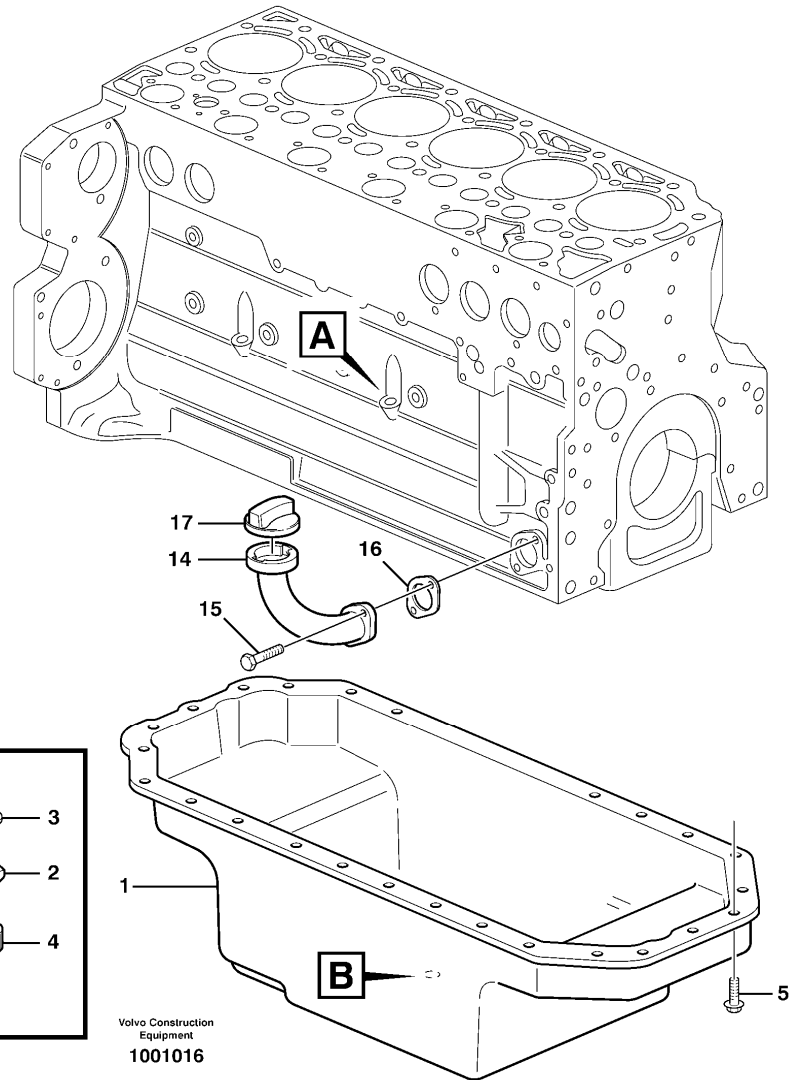

Date: 2013/10/26	Image id: 1001016	Catalogue: 56141	Model: EC210B F
Brand: Volvo	Serial: 10457-70000	Group/Section: 217/100	Title: Oil sump 8277784,8278912,8278913,8278914

Section option	Kit	Option description
VOE8277784		Basic Machine EC210B
VOE8278912		Engine with Epa label EMISSION CERTIFICATED FROM EPA
VOE8278913		Engine with Eu label EMISSION CERTIFICATED FROM EU
VOE8278914		Engine without Epa label INT AND KOREAN MARKET

Pos	Part	Q1	Q2	Q3	Q4	Q5	PS	Kit	Description	Option(s)	Remark
1	VOE20482783	1							Oil pan		ENG - 01099344
1	VOE20840491	1							Oil Pan		ENG 01099345 -
	VOE20460022	1							Gasket		
2	VOE20450851	1							Drain valve		
3	VOE11700303	1					SS		•Seal		(VOE7011998)