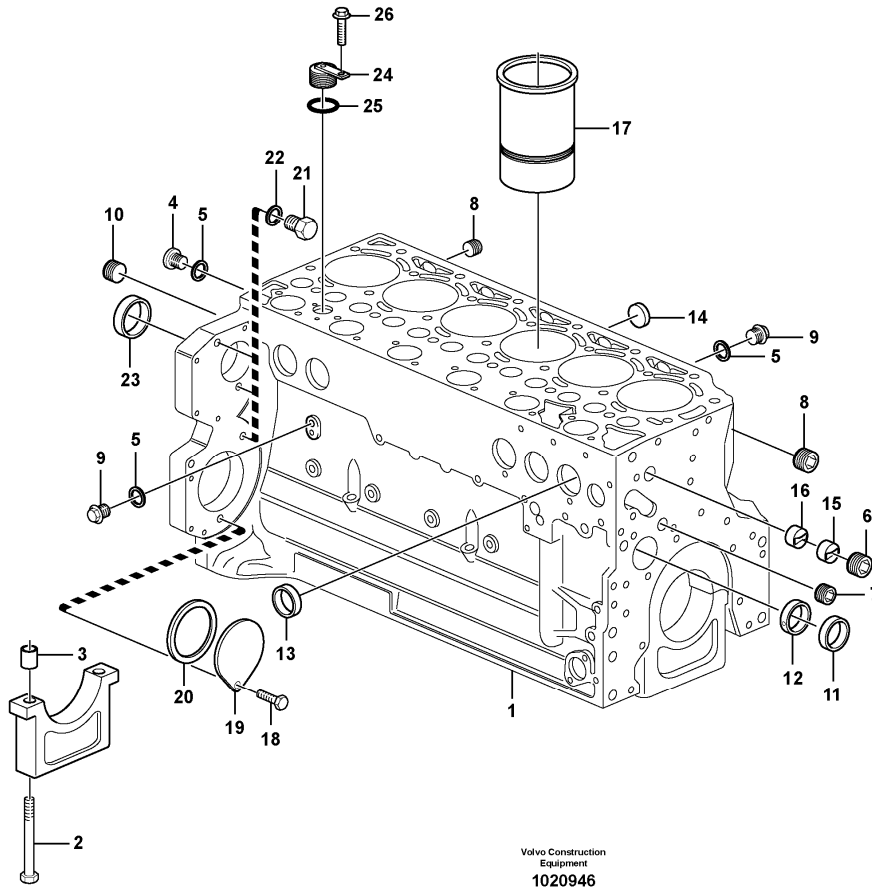

Date: 2013/10/26	Image id: 1020946	Catalogue: 56141	Model: EC210B F
Brand: Volvo	Serial: 10457-70000	Group/Section: 212/100	Title: Cylinder block 8277784,8278912,8278913,8278914

Section option	Kit	Option description
VOE8277784		Basic Machine EC210B
VOE8278912		Engine with Epa label EMISSION CERTIFICATED FROM EPA
VOE8278913		Engine with Eu label EMISSION CERTIFICATED FROM EU
VOE8278914		Engine without Epa label INT AND KOREAN MARKET

Pos	Part	Q1	Q2	Q3	Q4	Q5	PS	Kit	Description	Option(s)	Remark
1	VOE20533309	1					SS		Cylinder Block		ENG - 01060658
1	VOE20785815	1					SS		Cylinder Block		ENG 01060659 - 01099383
1	VOE21009708	1							Crankcase		ENG 01099384 -
2	VOE20460006	14							•Screw		ENG - 01099383
3	VOE20460001	14							•Bushing		ENG - 01099383
4	VOE945065	1							•Plug		
5	VOE13969011	3							•Gasket		
6	VOE20405717	1							•Plug