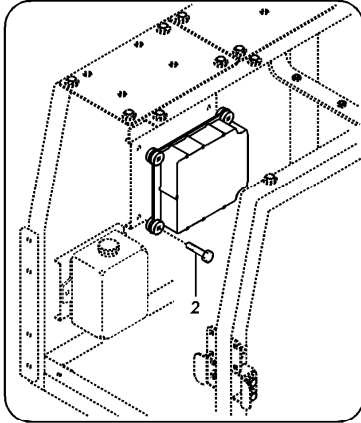

Date: 2013/10/26	Image id: 1010008	Catalogue: 56141	Model: EC210B F
Brand: Volvo	Serial: 10457-70000	Group/Section: 210/100	Title: Engine

Volvo Construction
Equipment
1010008

Section option	Kit	Option description
VOE8277784		Basic Machine EC210B
VOE8278912		Engine with Epa label EMISSION CERTIFICATED FROM EPA
VOE8278913		Engine with Eu label EMISSION CERTIFICATED FROM EU
VOE8278914		Engine without Epa label INT AND KOREAN MARKET
VOE8277864	VOE14515979	Leak-off line for slope-rotator on basic machine