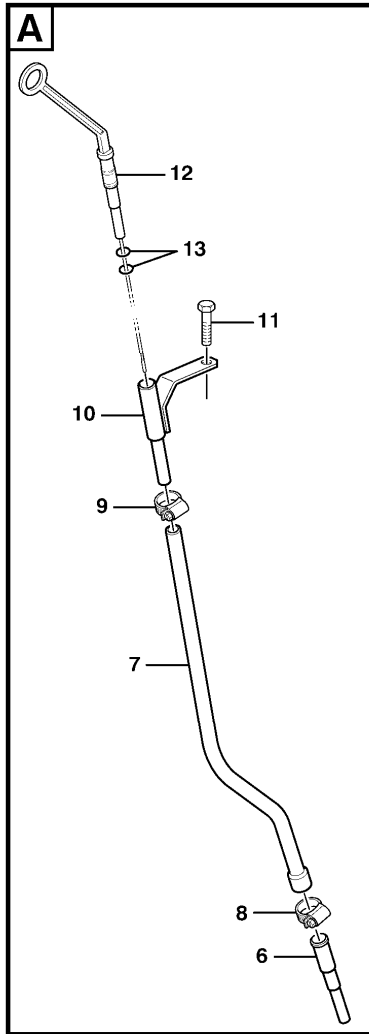

Date: 2013/10/26	Image id: 1001016	Catalogue: 56141	Model: EC210B F
Brand: Volvo	Serial: 10457-70000	Group/Section: 217/100	Title: Oil sump 8277784,8278912,8278913,8278914

Section option	Kit	Option description
VOE8277784		Basic Machine EC210B
VOE8278912		Engine with Epa label EMISSION CERTIFICATED FROM EPA
VOE8278913		Engine with Eu label EMISSION CERTIFICATED FROM EU
VOE8278914		Engine without Epa label INT AND KOREAN MARKET

Pos	Part	Q1	Q2	Q3	Q4	Q5	PS	Kit	Description	Option(s)	Remark
1	VOE20482783	1							Oil pan		ENG - 01099344
1	VOE20840491	1							Oil Pan		ENG 01099345 -
	VOE20460022	1							Gasket		
2	VOE20450851	1							Drain valve		
3	VOE11700303	1					SS		•Seal		(VOE7011998)