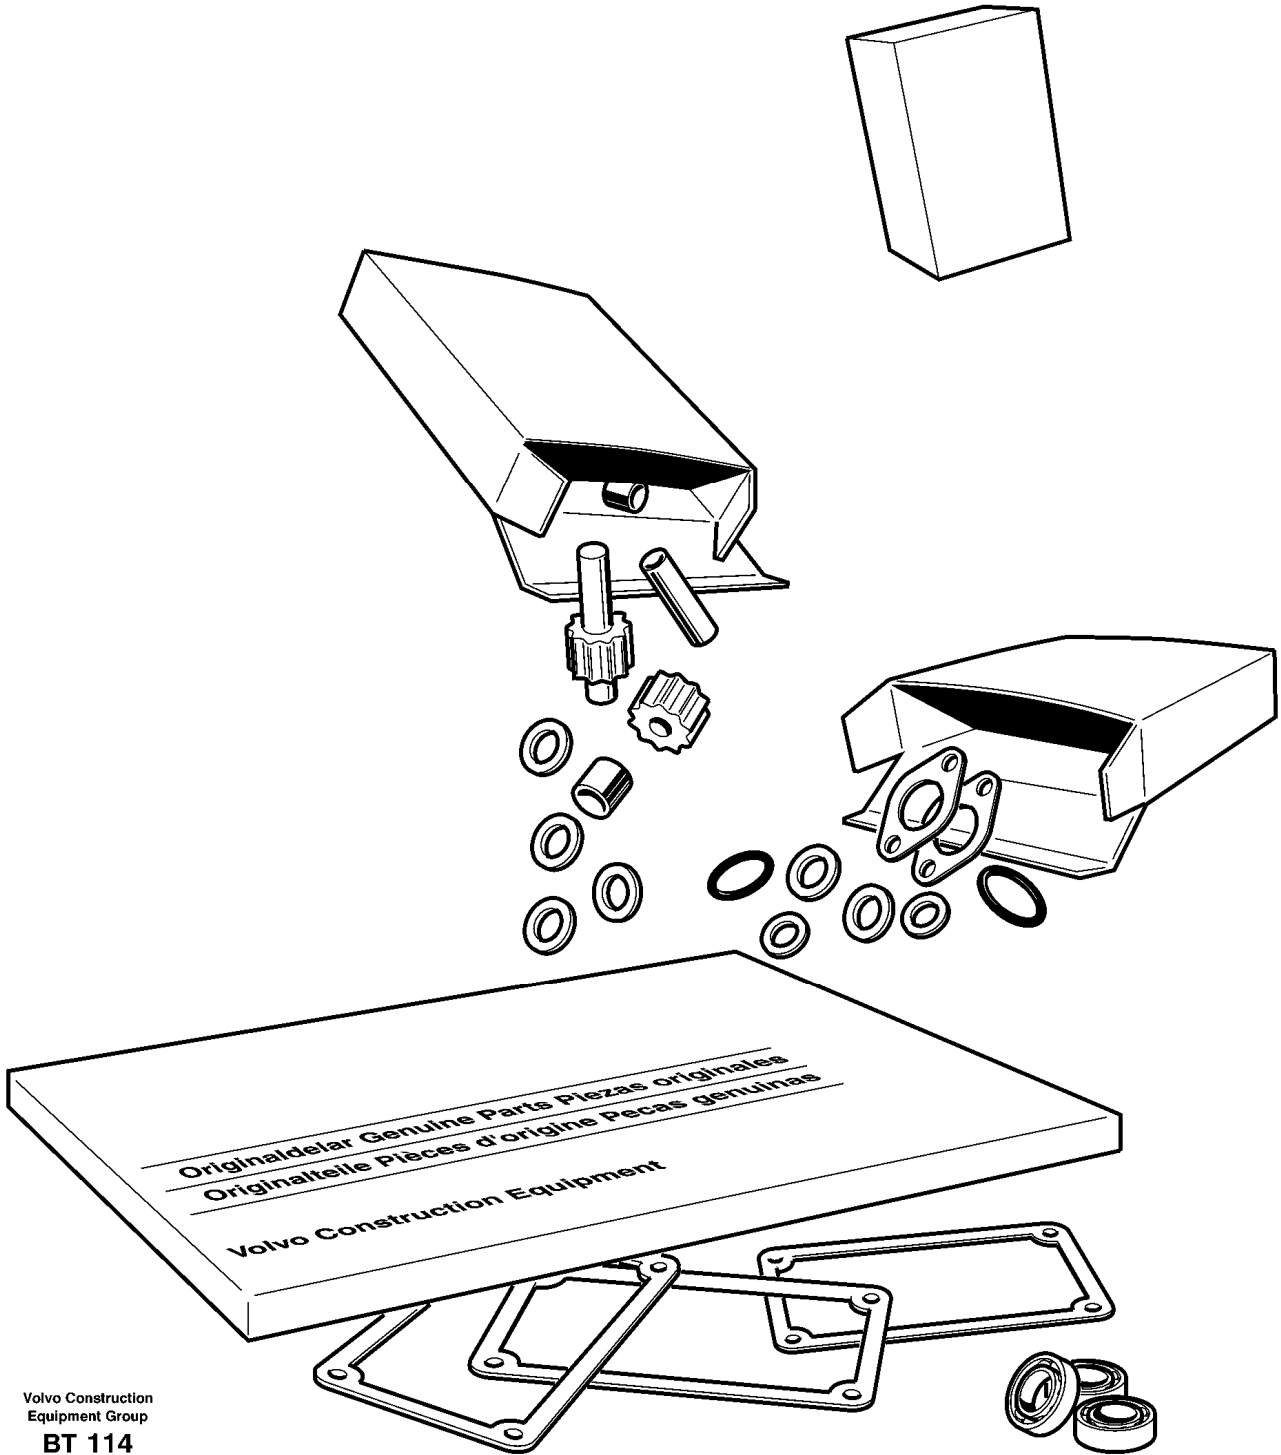

Date: 2013/10/26	Image id: BT114	Catalogue: 56141	Model: EC210B F
Brand: Volvo	Serial: 10457-70000	Group/Section: 210/300	Title: Repair kits for engine 8277784,8278912,8278913,8278914

Volvo Construction
Equipment Group
BT 114

Section option	Kit	Option description