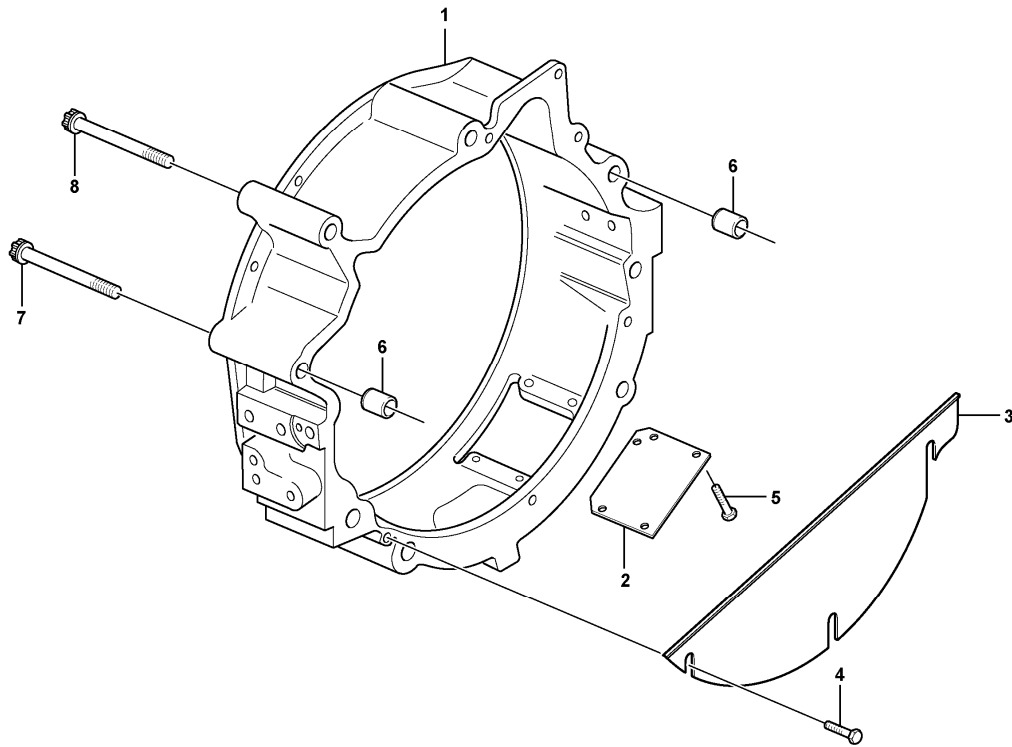

Date: 2013/10/26	Image id: 1027113	Catalogue: 56141	Model: EC210B F
Brand: Volvo	Serial: 10457-70000	Group/Section: 216/200	Title: Flywheel housing 8277784,8278912,8278913,8278914

Volvo Construction
Equipment
1027113

Section option	Kit	Option description
VOE8277784		Basic Machine EC210B
VOE8278912		Engine with Epa label EMISSION CERTIFICATED FROM EPA
VOE8278913		Engine with Eu label EMISSION CERTIFICATED FROM EU
VOE8278914		Engine without Epa label INT AND KOREAN MARKET

Pos	Part	Q1	Q2	Q3	Q4	Q5	PS	Kit	Description	Option(s)	Remark
1	VOE21018780	1							Flywheel Hsg		(VOE20744652)ENG - 01099408
1	VOE21018780	1							Flywheel Hsg		(VOE21044436)ENG 01099409 -
2	VOE20547288	1							•Cover Plate		
3	VOE20459989	1							•Cover		
4	VOE20405729	3							•Screw		
5	VOE20405729	4							•Screw		
6	VOE20585971	2							Bushing