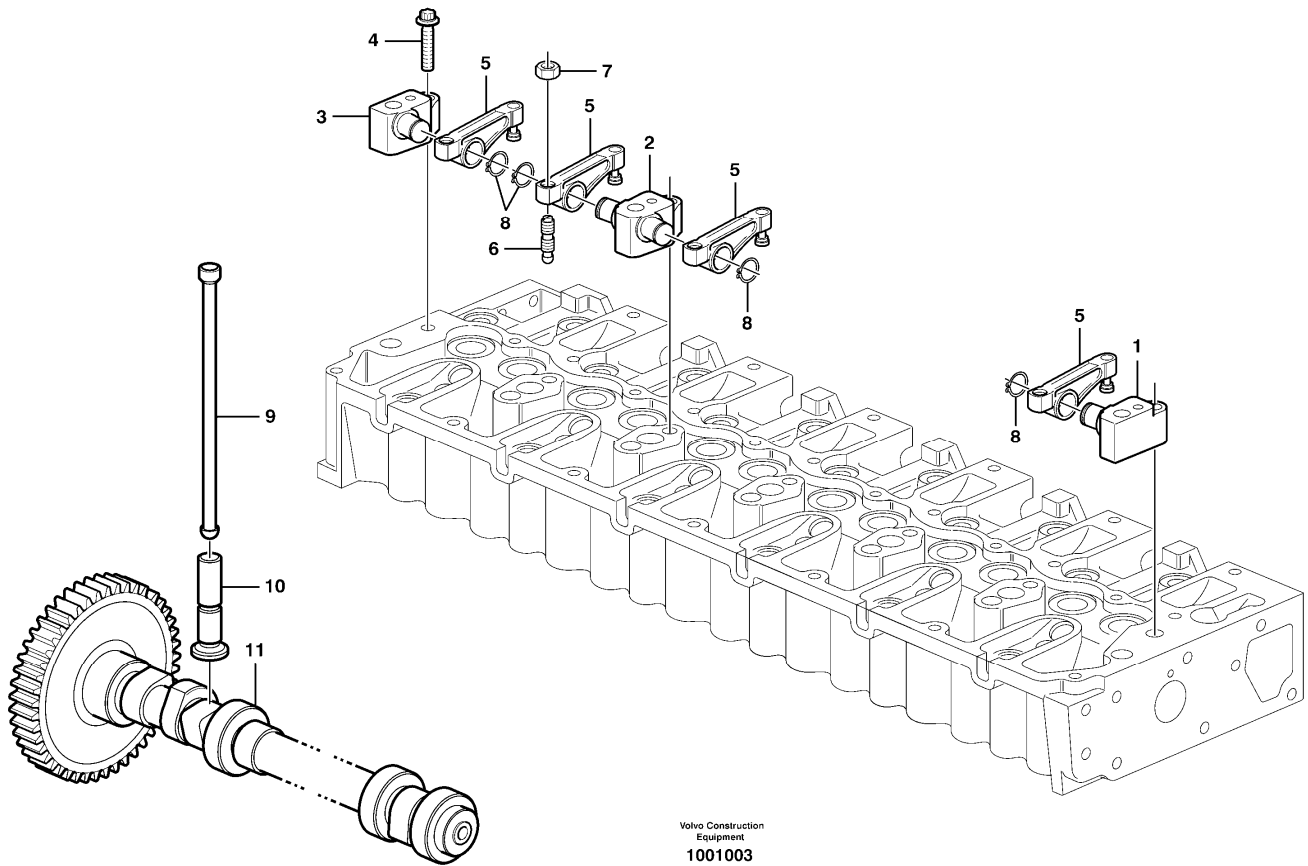

Date: 2013/10/26	Image id: 1001003	Catalogue: 56141	Model: EC210B F
Brand: Volvo	Serial: 10457-70000	Group/Section: 214/100	Title: Valve mechanism 8277784,8278912,8278913,8278914

Volvo Construction
Equipment
1001003

Section option	Kit	Option description
VOE8277784		Basic Machine EC210B
VOE8278912		Engine with Epa label EMISSION CERTIFICATED FROM EPA
VOE8278913		Engine with Eu label EMISSION CERTIFICATED FROM EU
VOE8278914		Engine without Epa label INT AND KOREAN MARKET

Pos	Part	Q1	Q2	Q3	Q4	Q5	PS	Kit	Description	Option(s)	Remark
1	VOE20459848	1							Bracket		
2	VOE20459847	5							Bracket		
3	VOE20459849	1							Bracket		
4	VOE20459853	7							Screw		
5	VOE20459850	12							Rocker arm		ENG - 01099409
5	VOE21448926	12							Rocker arm		(VOE20792876)ENG 01099410 -
6	VOE20405524	12							Screw		
7	VOE11700373	12							Nut		
8	VOE945495	12							Retaining ring