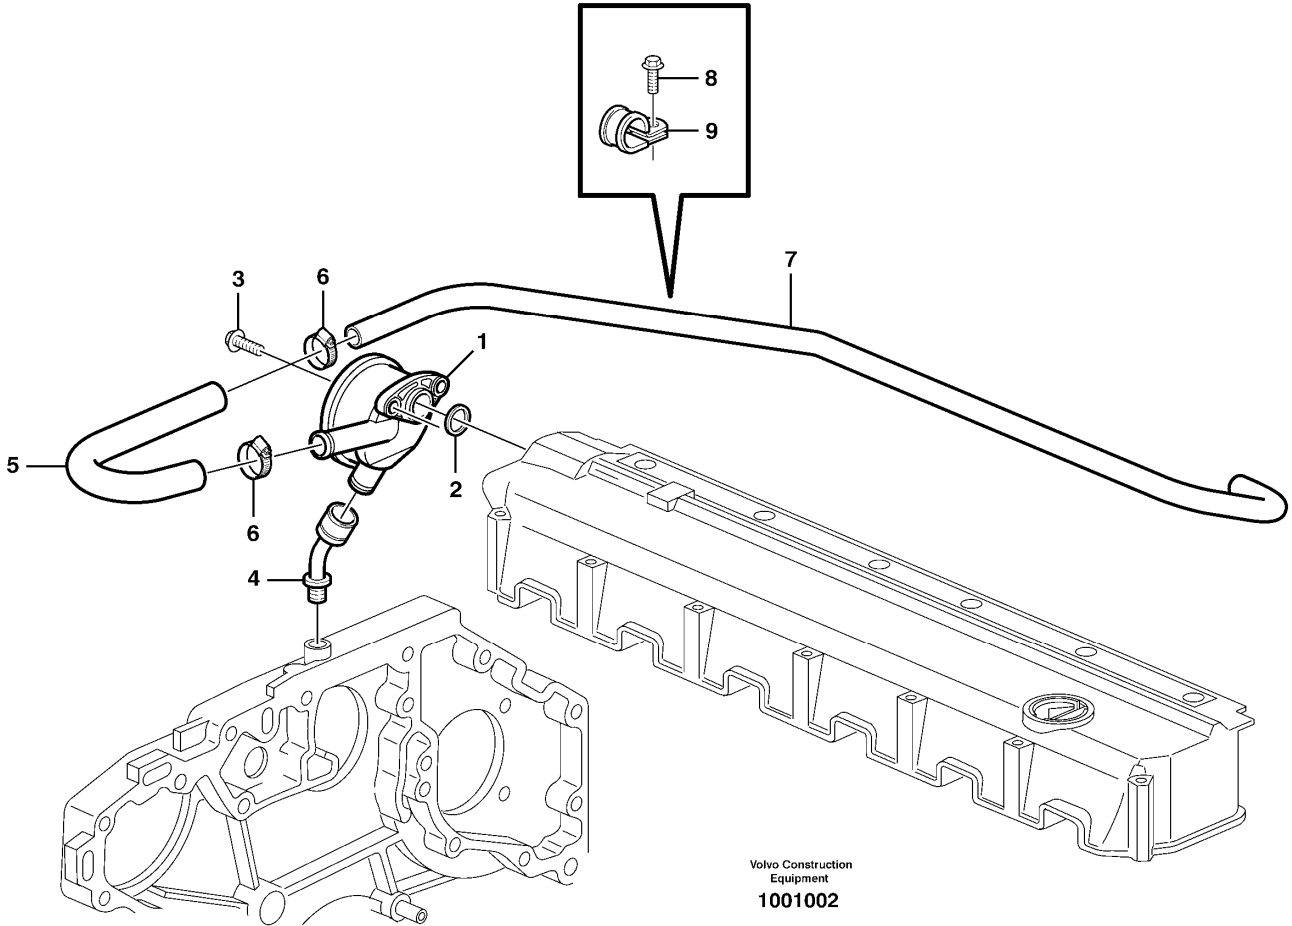

Date: 2013/10/26	Image id: 1001002	Catalogue: 56141	Model: EC210B F
Brand: Volvo	Serial: 10457-70000	Group/Section: 212/200	Title: Crankcase 8277784,8278912,8278913,8278914 ventilation

Section option	Kit	Option description
VOE8277784		Basic Machine EC210B
VOE8278912		Engine with Epa label EMISSION CERTIFICATED FROM EPA
VOE8278913		Engine with Eu label EMISSION CERTIFICATED FROM EU
VOE8278914		Engine without Epa label INT AND KOREAN MARKET

Pos	Part	Q1	Q2	Q3	Q4	Q5	PS	Kit	Description	Option(s)	Remark
1	VOE20405626	1							Regulator		
2	VOE20405627	1							Gasket		
3	VOE20450728	2							Bolt		(VOE20459182)
4	VOE20405938	1							Connector		
5	VOE20459255	1							Tube		
6	VOE20405755	3							Clamping band		
7	VOE20459257	1							Breather pipe