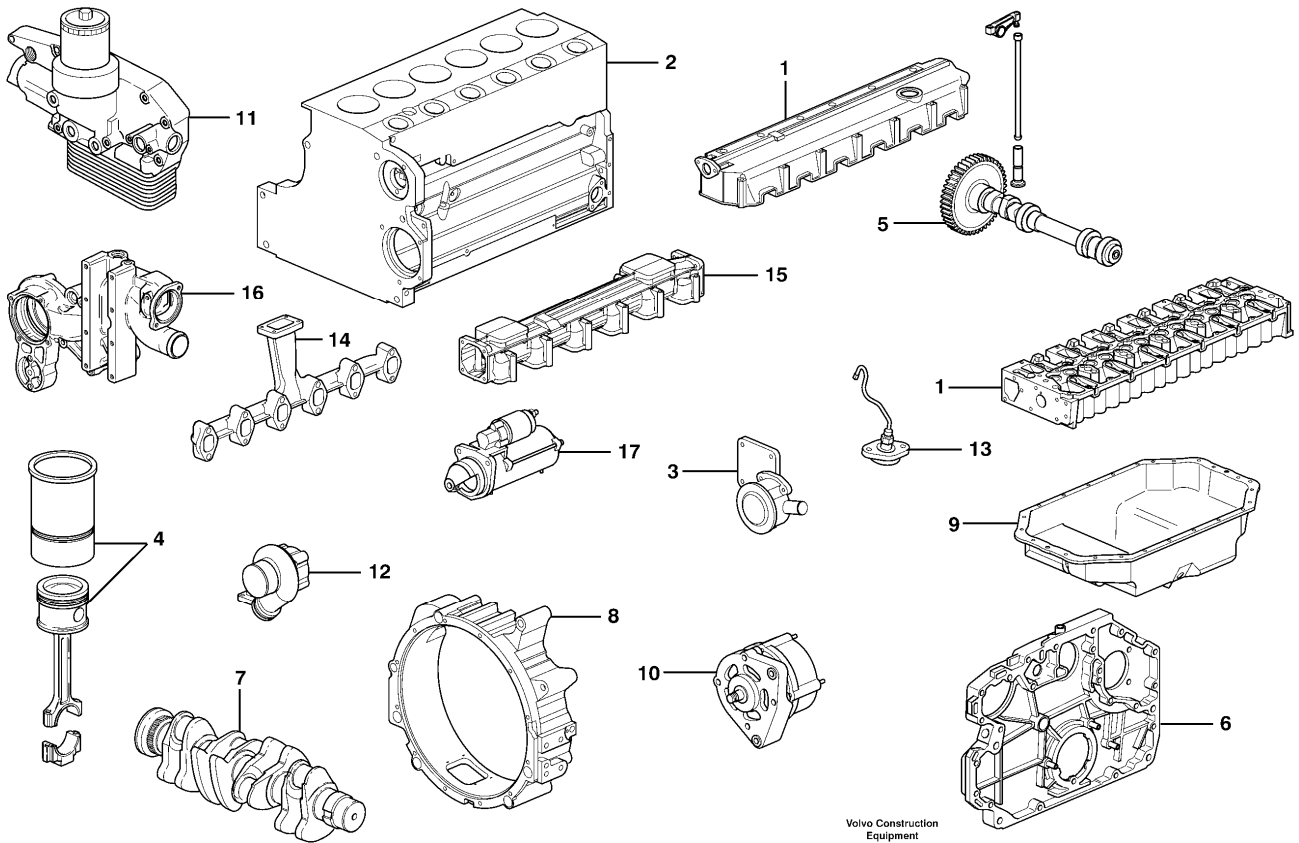

Date: 2013/10/26	Image id: 1000973	Catalogue: 56141	Model: EC210B F
Brand: Volvo	Serial: 10457-70000	Group/Section: 210/200	Title: Engine

Section option	Kit	Option description
VOE8277784		Basic Machine EC210B
VOE8278912		Engine with Epa label EMISSION CERTIFICATED FROM EPA
VOE8278913		Engine with Eu label EMISSION CERTIFICATED FROM EU
VOE8278914		Engine without Epa label INT AND KOREAN MARKET

Q1-Q5	Option	Option description	
Q1 8277784 S/N -11532	VOE8277784	Basic Machine EC210B	
Q2 8278912 S/N 11533-	VOE8278912	Engine with Epa label EMISSION CERTIFICATED FROM EPA	
Q3 8278913 S/N 11533-	VOE8278913	Engine with Eu label EMISSION CERTIFICATED FROM EU	
Q4 8278914 S/N 11533-	VOE8278914	Engine without Epa label INT AND KOREAN MARKET	

Pos	Part	Q1	Q2	Q3	Q4	Q5	PS	Kit	Description	Option(s)	Remark