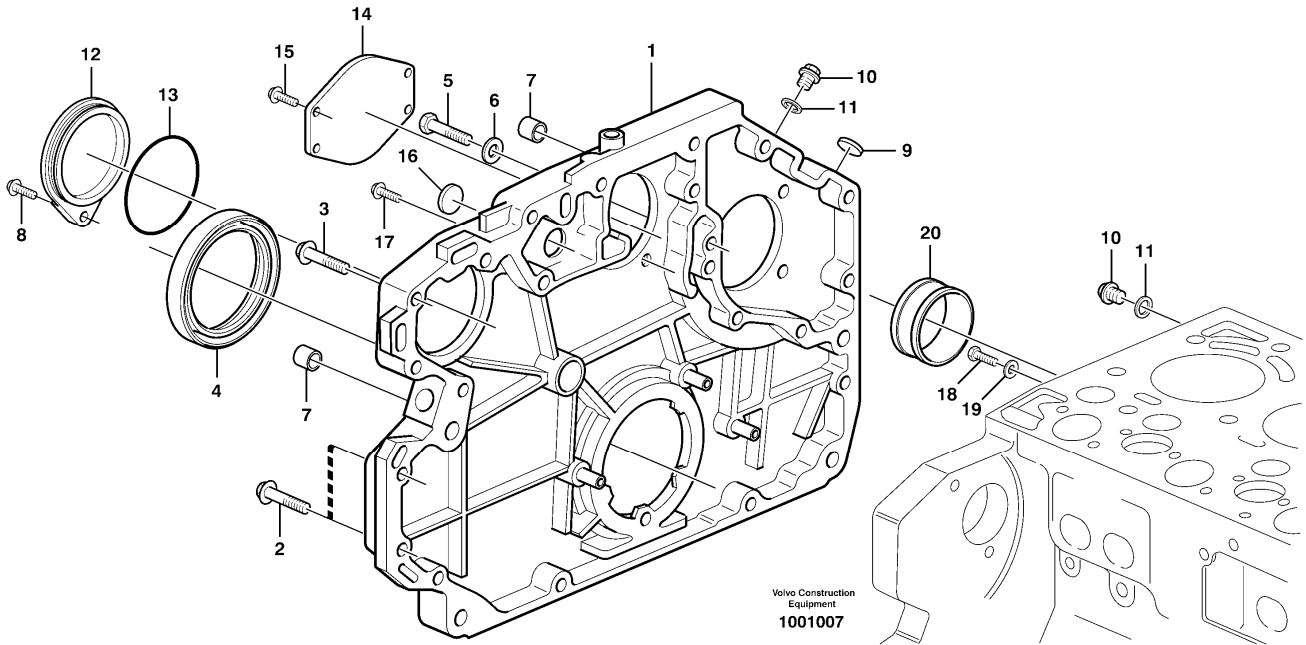

Date: 2013/10/26	Image id: 1001007	Catalogue: 56141	Model: EC210B F
Brand: Volvo	Serial: 10457-70000	Group/Section: 215/100	Title: Timing gear casing and gears 8277784,8278912,8278913,8278914

Section option	Kit	Option description
VOE8277784		Basic Machine EC210B
VOE8278912		Engine with Epa label EMISSION CERTIFICATED FROM EPA
VOE8278913		Engine with Eu label EMISSION CERTIFICATED FROM EU
VOE8278914		Engine without Epa label INT AND KOREAN MARKET

Pos	Part	Q1	Q2	Q3	Q4	Q5	PS	Kit	Description	Option(s)	Remark
1	VOE20918119	1							Tmg Gear Casing		(VOE20482787)ENG - 920347
1	VOE20918119	1							Tmg Gear Casing		ENG 920348 -
2	VOE20412324	12							Screw		
3	VOE20450801	4							Screw		
4		1							Crankshaft Seal		See ref 216/100
5	VOE20405653	2					SS		Screw		
6	VOE13955900	2							Washer		(VOE20459117)
7	VOE20405646	2							Bushing		ENG - 920347
7	VOE20585971	2							Bushing		ENG 920348 -
8	VOE20405672	1							Screw		
9	VOE20405605	1							Cover		
10	VOE960630	2							Plug		
11	VOE13947621	2							Plane gasket