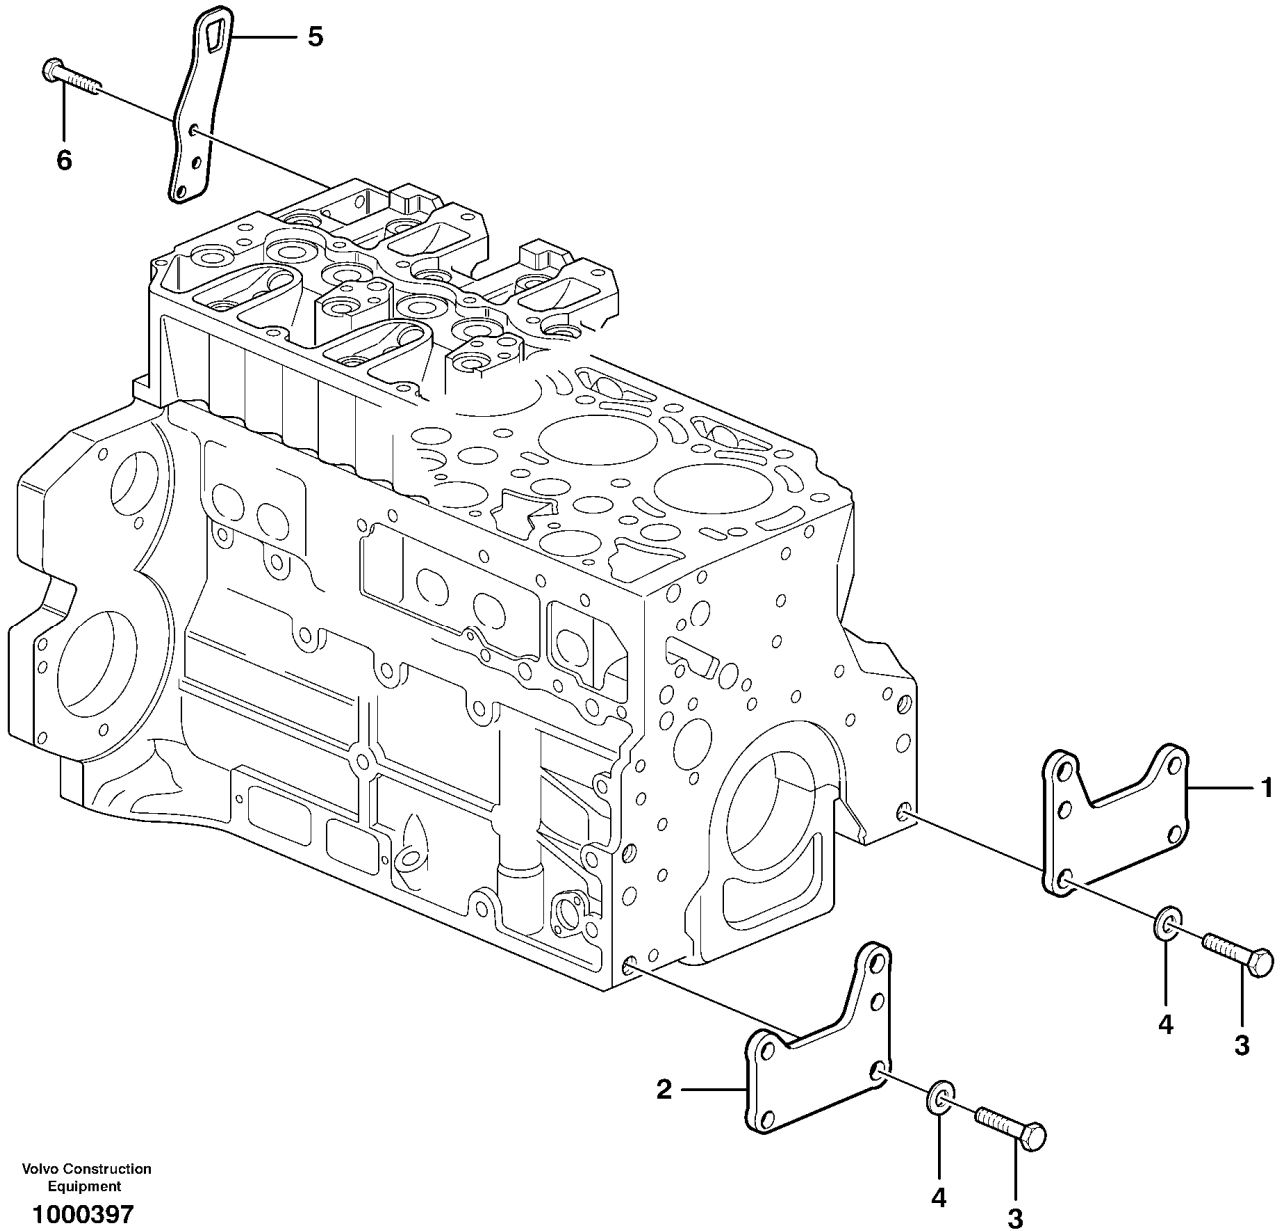

Date: 2013/10/26	Image id: 1000397	Catalogue: 56141	Model: EC210B F
Brand: Volvo	Serial: 10457-70000	Group/Section: 218/200	Title: Engine mounting 8277784,8278912,8278913,8278914

Section option	Kit	Option description
VOE8277784		Basic Machine EC210B
VOE8278912		Engine with Epa label EMISSION CERTIFICATED FROM EPA
VOE8278913		Engine with Eu label EMISSION CERTIFICATED FROM EU
VOE8278914		Engine without Epa label INT AND KOREAN MARKET

Pos	Part	Q1	Q2	Q3	Q4	Q5	PS	Kit	Description	Option(s)	Remark
1	VOE20723978	1							Bracket