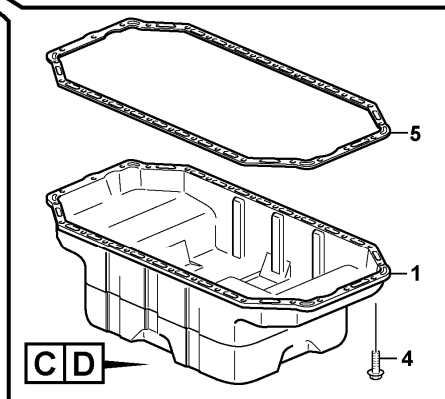

Date: 2013/10/30	Image id: 1060243	Catalogue: 20629	Model: EC220D L
Brand: Volvo	Serial: 210001-	Group/Section: 217/100	Title: Oil sump 8289743 , 8290873

Volvo Construction
Equipment
1060243

Section option	Kit	Option description
VOE15083723		Engine D6H , US
VOE15165690		Engine D6H , EU
VOE8289743		Engine D6H , US
VOE8290873		Engine D6H , EU

Pos	Part	Q1	Q2	Q3	Q4	Q5	PS	Kit	Description	Option(s)	Remark
1	VOE20840491	1							Oil Pan		
2	VOE20450851	1							Drain valve		
3	VOE993679	1							Gasket		
4	VOE20405792	28							Screw		
5	VOE20460022	1							Gasket		
6	VOE20478246	1							Hose		
7	VOE21754499	1							Dipstick		
8	VOE20460218	1							•O-ring		
9	VOE21774901	1							Guide tube