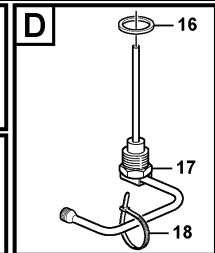

Date: 2013/10/30	Image id: 1060243	Catalogue: 20629	Model: EC220D L
Brand: Volvo	Serial: 210001-	Group/Section: 217/100	Title: Oil sump 8289743 , 8290873

Volvo Construction
Equipment
1060243

Section option	Kit	Option description
VOE15083723		Engine D6H , US
VOE15165690		Engine D6H , EU
VOE8289743		Engine D6H , US
VOE8290873		Engine D6H , EU

Pos	Part	Q1	Q2	Q3	Q4	Q5	PS	Kit	Description	Option(s)	Remark
1	VOE20840491	1							Oil Pan		
2	VOE20450851	1							Drain valve		
3	VOE993679	1							Gasket		
4	VOE20405792	28							Screw		
5	VOE20460022	1							Gasket		
6	VOE20478246	1							Hose		
7	VOE21754499	1							Dipstick		
8	VOE20460218	1							•O-ring		
9	VOE21774901	1							Guide tube