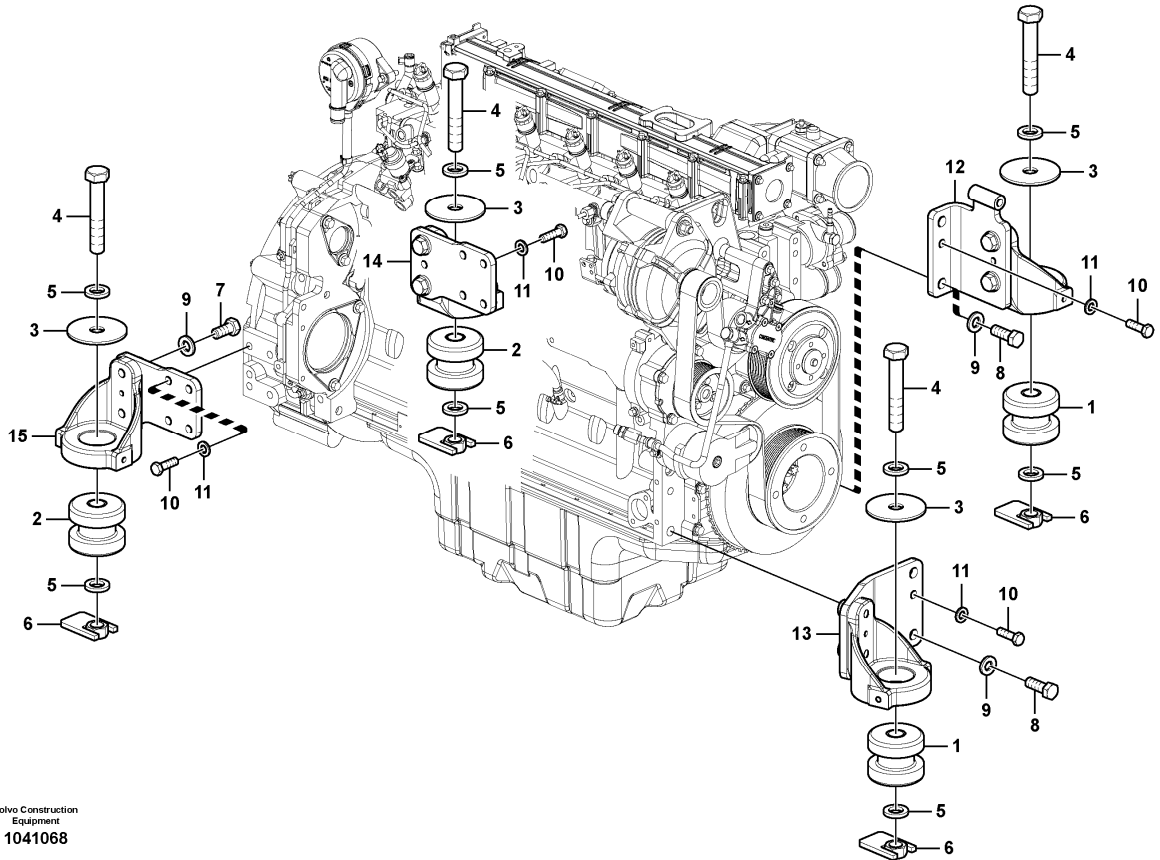

Date: 2013/10/30	Image id: 1041068	Catalogue: 20629	Model: EC220D L
Brand: Volvo	Serial: 210001-	Group/Section: 218/100	Title: Engine mounting

Volvo Construction
Equipment
1041068

Pos	Part	Q1	Q2	Q3	Q4	Q5	PS	Kit	Description	Option(s)	Remark
1	VOE14526154	2							Cushion		
2	VOE14526155	2							Cushion		
3	VOE14526169	4							Plate		
4	VOE992992	4							Screw		
5	VOE992059	8							Plain washer		
6	VOE14512933	4							Nut		
7	VOE978936	8							Hexagon screw		
8	VOE978937	4							Hexagon screw		
9	VOE992045	12							Plain washer		
10	VOE993029	10							Hexagon screw		
11	VOE992042	10							Plain washer		
12	VOE14599880	1							Bracket		
13	VOE14596725	1							Bracket		
14	VOE14598167	1							Bracket		
15	VOE14598168	1							Bracket