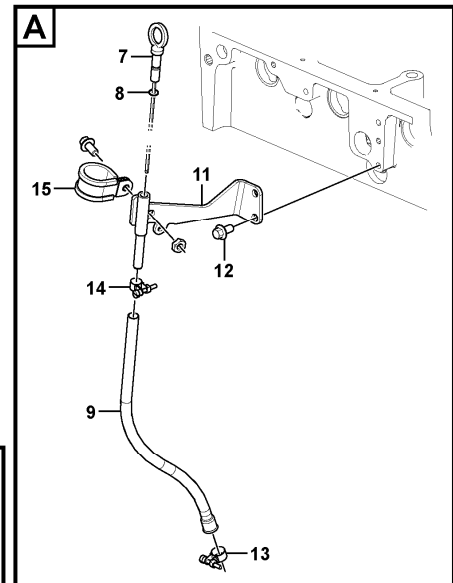

Date: 2013/10/30	Image id: 1060243	Catalogue: 20629	Model: EC220D L
Brand: Volvo	Serial: 210001-	Group/Section: 217/100	Title: Oil sump 8289743 , 8290873

Volvo Construction
Equipment
1060243

Section option	Kit	Option description
VOE15083723		Engine D6H , US
VOE15165690		Engine D6H , EU
VOE8289743		Engine D6H , US
VOE8290873		Engine D6H , EU

Pos	Part	Q1	Q2	Q3	Q4	Q5	PS	Kit	Description	Option(s)	Remark
1	VOE20840491	1							Oil Pan		
2	VOE20450851	1							Drain valve		
3	VOE993679	1							Gasket		
4	VOE20405792	28							Screw		
5	VOE20460022	1							Gasket		
6	VOE20478246	1							Hose		
7	VOE21754499	1							Dipstick		
8	VOE20460218	1							•O-ring		
9	VOE21774901	1							Guide tube