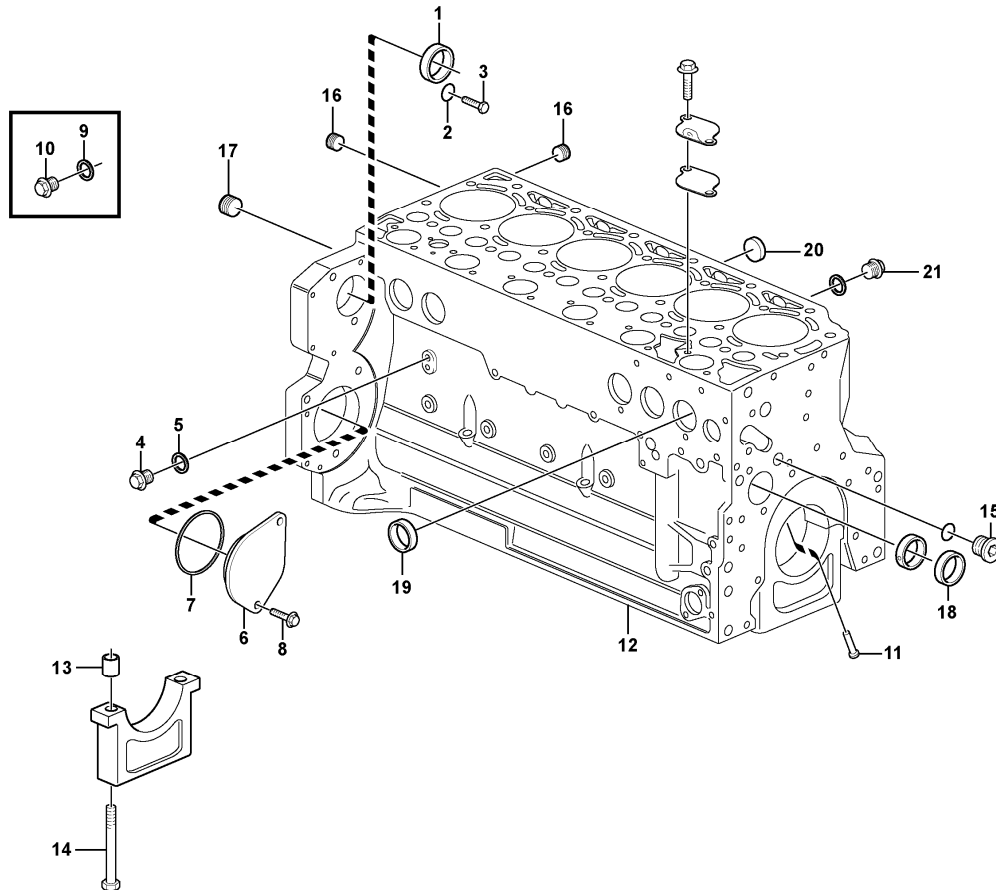

Date: 2013/10/30	Image id: 1060237	Catalogue: 20629	Model: EC220D L
Brand: Volvo	Serial: 210001-	Group/Section: 211/100	Title: Cylinder head 8289743 , 8290873

Volvo Construction
Equipment
1060237

Section option	Kit	Option description
VOE15083723		Engine D6H , US
VOE15165690		Engine D6H , EU
VOE8289743		Engine D6H , US
VOE8290873		Engine D6H , EU

Pos	Part	Q1	Q2	Q3	Q4	Q5	PS	Kit	Description	Option(s)	Remark
1	VOE21753879	1							Cylinder head		
2	VOE20834024	6							•Cap plug		
3	VOE20459855	24							•Valve seal		
4	VOE20914266	2							•Core Plug		
5	VOE20412733	16							•Core plug		
6	VOE20459857	48							•Valve sleeve		
7	VOE20788860	24							•Cap		
8	VOE21775124	24							•Valve spring		
9	VOE21705499	24							•Valve guide		

Date: 2013/10/30	Image id: 1060287	Catalogue: 20629	Model: EC220D L
Brand: Volvo	Serial: 210001-	Group/Section: 212/100	Title: Cylinder block 8289743 , 8290873

Volvo Construction
Equipment
1060287

Section option	Kit	Option description
VOE15083723		Engine D6H , US
VOE15165690		Engine D6H , EU
VOE8289743		Engine D6H , US
VOE8290873		Engine D6H , EU

Date: 2013/10/30	Image id: 1024633	Catalogue: 20629	Model: EC220D L
Brand: Volvo	Serial: 210001-	Group/Section: 213/100	Title: Cylinder liner and piston 8289743 , 8290873

Volvo Construction
Equipment
1024633