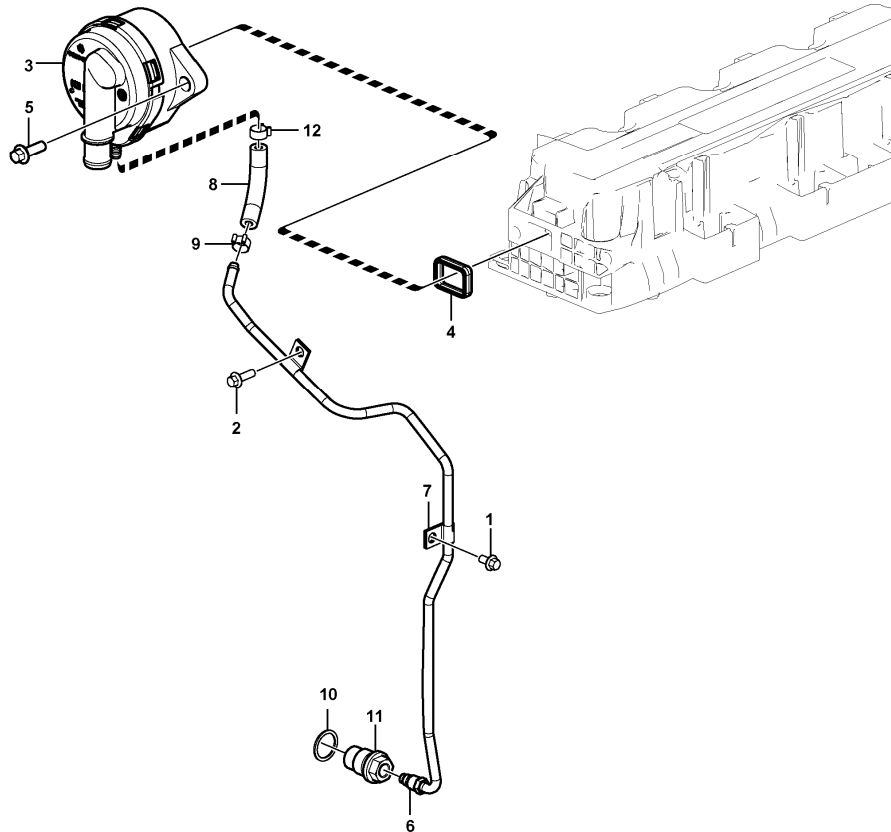

Date: 2013/10/30	Image id: 1060289	Catalogue: 20629	Model: EC220D L
Brand: Volvo	Serial: 210001-	Group/Section: 212/150	Title: Crankcase ventilation 8289743 , 8290873

Volvo Construction
Equipment
1060289

Section option	Kit	Option description
VOE15083723		Engine D6H , US
VOE15165690		Engine D6H , EU
VOE8289743		Engine D6H , US
VOE8290873		Engine D6H , EU

Pos	Part	Q1	Q2	Q3	Q4	Q5	PS	Kit	Description	Option(s)	Remark
1	VOE20797962	1							Plug		
2	VOE20450728	1							Bolt		
3	VOE20930510	1							Pressure regulator		
4	VOE21038626	1							•Gasket		
5	VOE20405504	2							Screw		
6	VOE21772197	1							Leak-off line		
7	VOE20798831	2							Clamp		
8	VOE20971632	1							Rubber hose		
9	VOE20405568	1							Clip