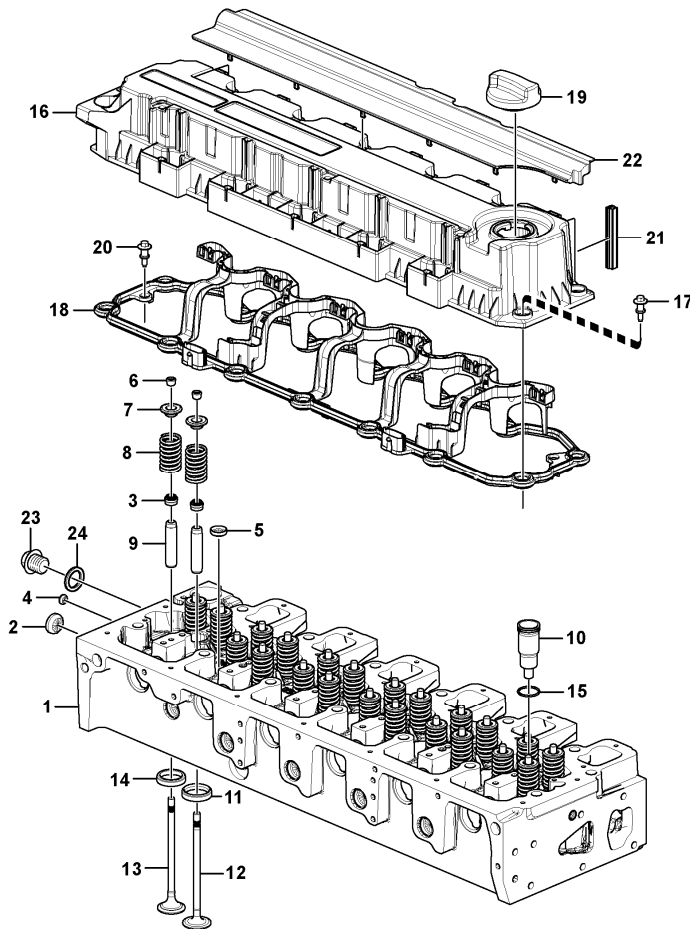

Date: 2013/10/30	Image id: 1060237	Catalogue: 20629	Model: EC220D L
Brand: Volvo	Serial: 210001-	Group/Section: 211/100	Title: Cylinder head 8289743 , 8290873

Volvo Construction
Equipment
1060237

Section option	Kit	Option description
VOE15083723		Engine D6H , US
VOE15165690		Engine D6H , EU
VOE8289743		Engine D6H , US
VOE8290873		Engine D6H , EU

Pos	Part	Q1	Q2	Q3	Q4	Q5	PS	Kit	Description	Option(s)	Remark
1	VOE21753879	1							Cylinder head		
2	VOE20834024	6							•Cap plug		
3	VOE20459855	24							•Valve seal		
4	VOE20914266	2							•Core Plug		
5	VOE20412733	16							•Core plug		
6	VOE20459857	48							•Valve sleeve		
7	VOE20788860	24							•Cap		
8	VOE21775124	24							•Valve spring		
9	VOE21705499	24							•Valve guide		

10	VOE20903104	6							•Sleeve		
11	VOE21775154	12							•Valve insert		
12	VOE21770957	12							•Inlet valve		
13	VOE21770981	12							•Exhaust valve		
14	VOE21775149	12							•Valve insert		
15	VOE20903092	6							•O-ring		
16	VOE21772081	1							Valve cover		
17	VOE21774068	16							•Brace screw		
18	VOE21770879	1							Gasket		
19	VOE20412589	1							Filler cap		
20	VOE21774068	2							Brace screw		
21	VOE21774740	1							Cover strip		
22	VOE21775052	1							•Sealing cup		
23	VOE20405716	1							Plug		
24	VOE13947621	1							Plane gasket		

Date: 2013/10/30	Image id: 1060287	Catalogue: 20629	Model: EC220D L
Brand: Volvo	Serial: 210001-	Group/Section: 212/100	Title: Cylinder block 8289743 , 8290873

Volvo Construction
Equipment
1060287

Section option	Kit	Option description
VOE15083723		Engine D6H , US
VOE15165690		Engine D6H , EU
VOE8289743		Engine D6H , US
VOE8290873		Engine D6H , EU