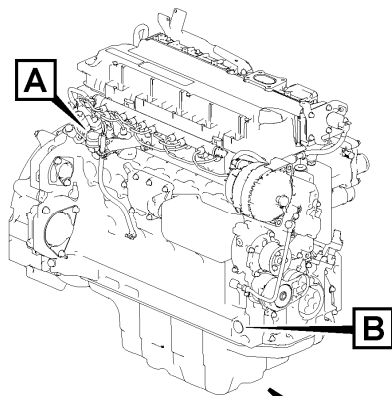

Date: 2013/10/30	Image id: 1060243	Catalogue: 20629	Model: EC220D L
Brand: Volvo	Serial: 210001-	Group/Section: 217/100	Title: Oil sump 8289743 , 8290873

Volvo Construction
Equipment
1060243

Section option	Kit	Option description
VOE15083723		Engine D6H , US
VOE15165690		Engine D6H , EU
VOE8289743		Engine D6H , US
VOE8290873		Engine D6H , EU

Pos	Part	Q1	Q2	Q3	Q4	Q5	PS	Kit	Description	Option(s)	Remark
1	VOE20840491	1							Oil Pan		
2	VOE20450851	1							Drain valve		
3	VOE993679	1							Gasket		
4	VOE20405792	28							Screw		
5	VOE20460022	1							Gasket		
6	VOE20478246	1							Hose		
7	VOE21754499	1							Dipstick		
8	VOE20460218	1							•O-ring		
9	VOE21774901	1							Guide tube