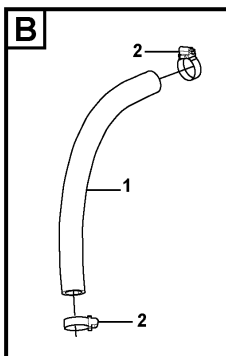

Date: 2013/11/3	Image id: 1063848	Catalogue: 20630	Model: EC235D NL
Brand: Volvo	Serial: 220001-	Group/Section: 210/150	Title: Engine with fitting parts 8290873

Volvo Construction
Equipment
1063848

Section option	Kit	Option description
VOE8290873		Engine D6H , EU

Pos	Part	Q1	Q2	Q3	Q4	Q5	PS	Kit	Description	Option(s)	Remark
1	VOE14882690	1							Hose		
2	VOE943475	2							Hose clamp		
3	VOE946440	2							Flange screw		
4	VOE14500292	1							Clip		

Date: 2013/11/3	Image id: 1000126	Catalogue: 20630	Model: EC235D NL
Brand: Volvo	Serial: 220001-	Group/Section: 210/200	Title: Repair kits for engine

Volvo Construction
Equipment
1000126

Pos	Part	Q1	Q2	Q3	Q4	Q5	PS	Kit	Description	Option(s)	Remark
1		1							Overhaul Kit		
2		1							•Cylinder Head K		
3		6							•Cyl Liner Kit		

Date: 2013/11/3	Image id: 1060237	Catalogue: 20630	Model: EC235D NL
Brand: Volvo	Serial: 220001-	Group/Section: 211/100	Title: Cylinder head 8291325 8290174