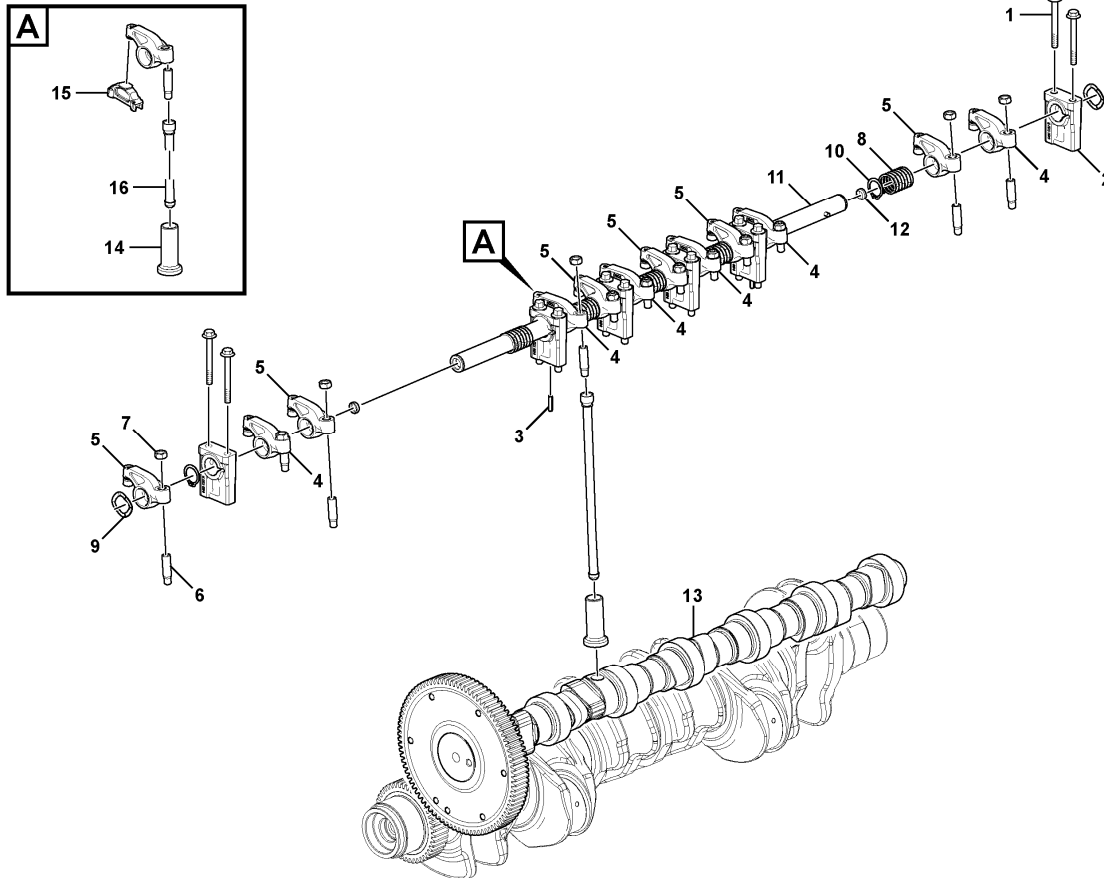

Date: 2013/11/3	Image id: 1060271	Catalogue: 20630	Model: EC235D NL
Brand: Volvo	Serial: 220001-	Group/Section: 214/100	Title: Valve mechanism 8290873

Volvo Construction
Equipment
1060271

Section option	Kit	Option description
VOE15165690		Engine D6H , EU
VOE8290873		Engine D6H , EU

Pos	Part	Q1	Q2	Q3	Q4	Q5	PS	Kit	Description	Option(s)	Remark
1	VOE20405723	12							Screw		
2	VOE21770895	6							Bracket		
3	VO996089	2							Spring		
4	VOE21772095	6							Rocker arm		
5	VOE21773500	6							Rocker arm		
6	VOE20832764	12					SE		Adjusting Screw		
7	VOE11700373	12							Nut		
8	VOE20800018	5							Compression spring		
9	VOE21774733	2							Raceway washer		
10	VOE914456	2							Retaining ring		
11	VOE21773506	1							Rocker arm shaft