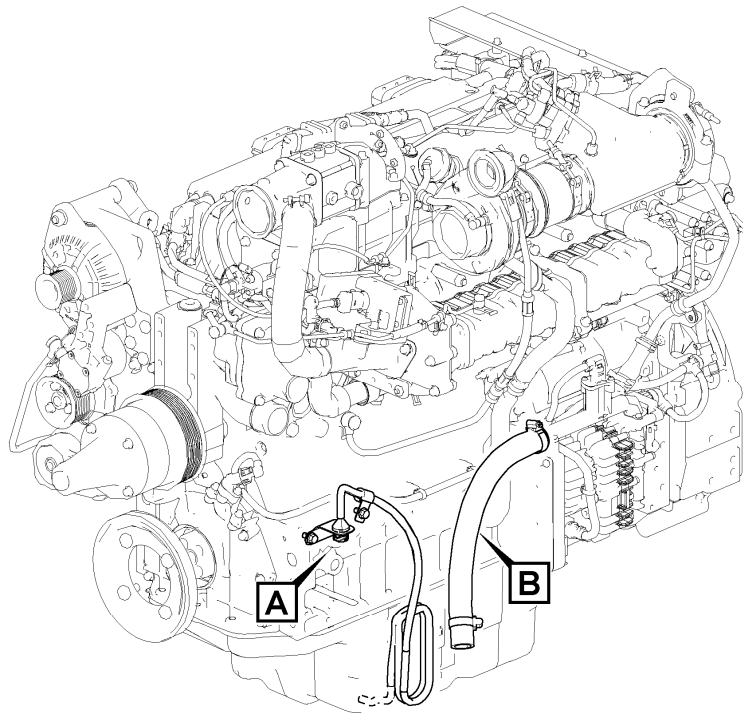

Date: 2013/11/3	Image id: 1063848	Catalogue: 20630	Model: EC235D NL
Brand: Volvo	Serial: 220001-	Group/Section: 210/150	Title: Engine with fitting parts 8290873

Volvo Construction
Equipment
1063848

Section option	Kit	Option description
VOE8290873		Engine D6H , EU

Pos	Part	Q1	Q2	Q3	Q4	Q5	PS	Kit	Description	Option(s)	Remark
1	VOE14882690	1							Hose		
2	VOE943475	2							Hose clamp		
3	VOE946440	2							Flange screw		
4	VOE14500292	1							Clip		

Date: 2013/11/3	Image id: 1000126	Catalogue: 20630	Model: EC235D NL
Brand: Volvo	Serial: 220001-	Group/Section: 210/200	Title: Repair kits for engine

Volvo Construction
Equipment
1000126

Pos	Part	Q1	Q2	Q3	Q4	Q5	PS	Kit	Description	Option(s)	Remark
1		1							Overhaul Kit		
2		1							•Cylinder Head K		
3		6							•Cyl Liner Kit		

Date: 2013/11/3	Image id: 1060237	Catalogue: 20630	Model: EC235D NL
Brand: Volvo	Serial: 220001-	Group/Section: 211/100	Title: Cylinder head 8291325 8290174