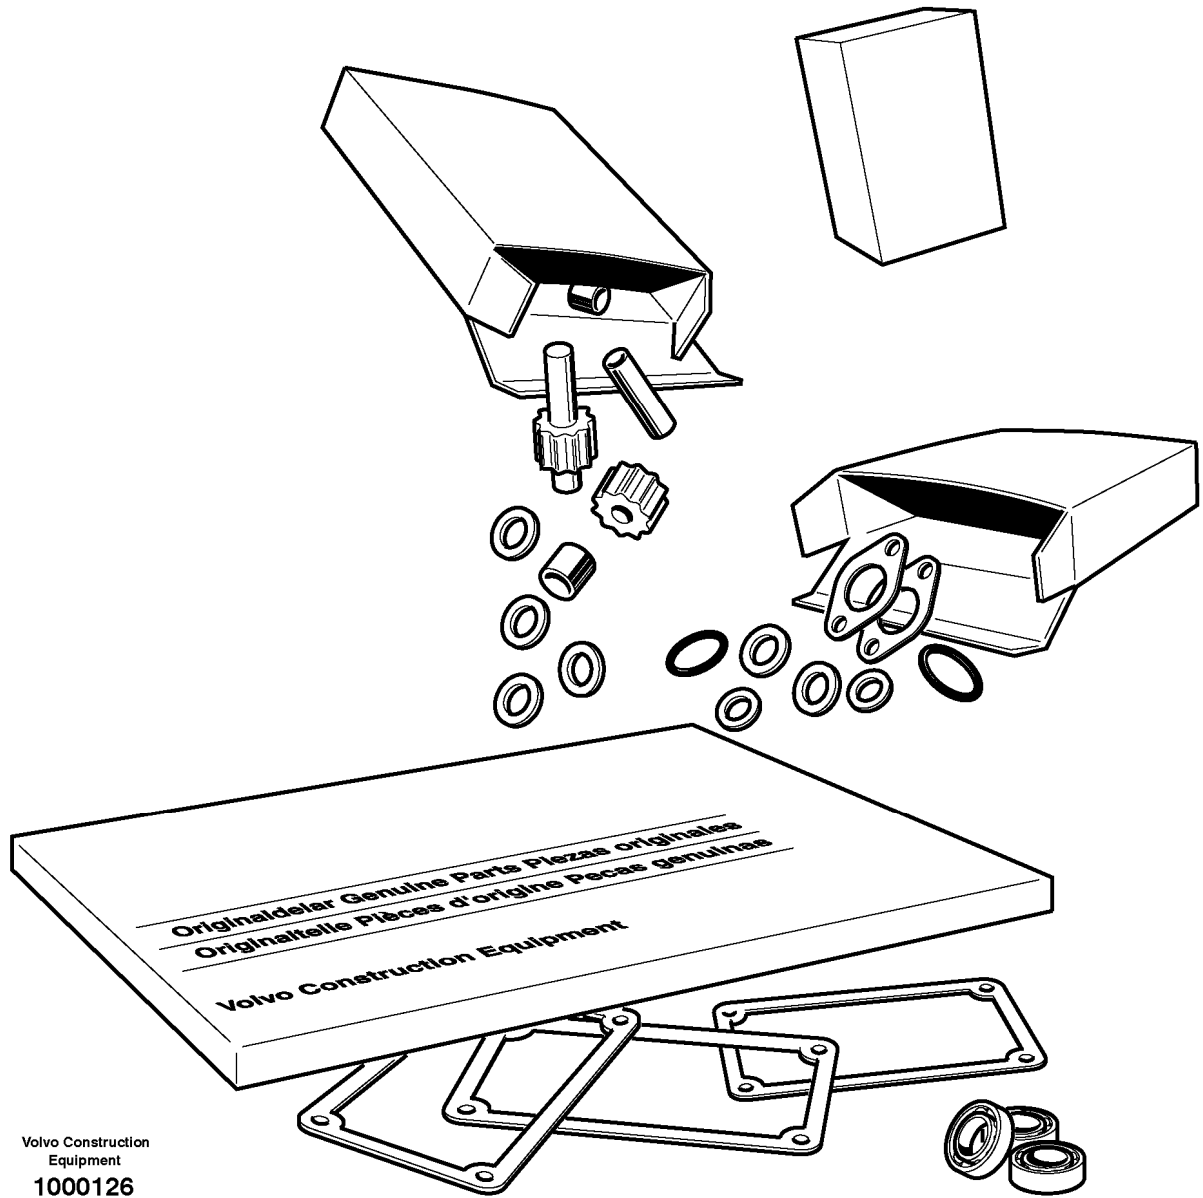

Date: 2013/11/3	Image id: 1063848	Catalogue: 20630	Model: EC235D NL
Brand: Volvo	Serial: 220001-	Group/Section: 210/150	Title: Engine with fitting parts 8290873

Volvo Construction
Equipment
1063848

Section option	Kit	Option description
VOE8290873		Engine D6H , EU

Pos	Part	Q1	Q2	Q3	Q4	Q5	PS	Kit	Description	Option(s)	Remark
1	VOE14882690	1							Hose		
2	VOE943475	2							Hose clamp		
3	VOE946440	2							Flange screw		
4	VOE14500292	1							Clip		

Date: 2013/11/3	Image id: 1000126	Catalogue: 20630	Model: EC235D NL
Brand: Volvo	Serial: 220001-	Group/Section: 210/200	Title: Repair kits for engine

Volvo Construction
Equipment
1000126

Pos	Part	Q1	Q2	Q3	Q4	Q5	PS	Kit	Description	Option(s)	Remark
1		1							Overhaul Kit		
2		1							•Cylinder Head K		
3		6							•Cyl Liner Kit		

Date: 2013/11/3	Image id: 1060237	Catalogue: 20630	Model: EC235D NL
Brand: Volvo	Serial: 220001-	Group/Section: 211/100	Title: Cylinder head 8291325 8290174