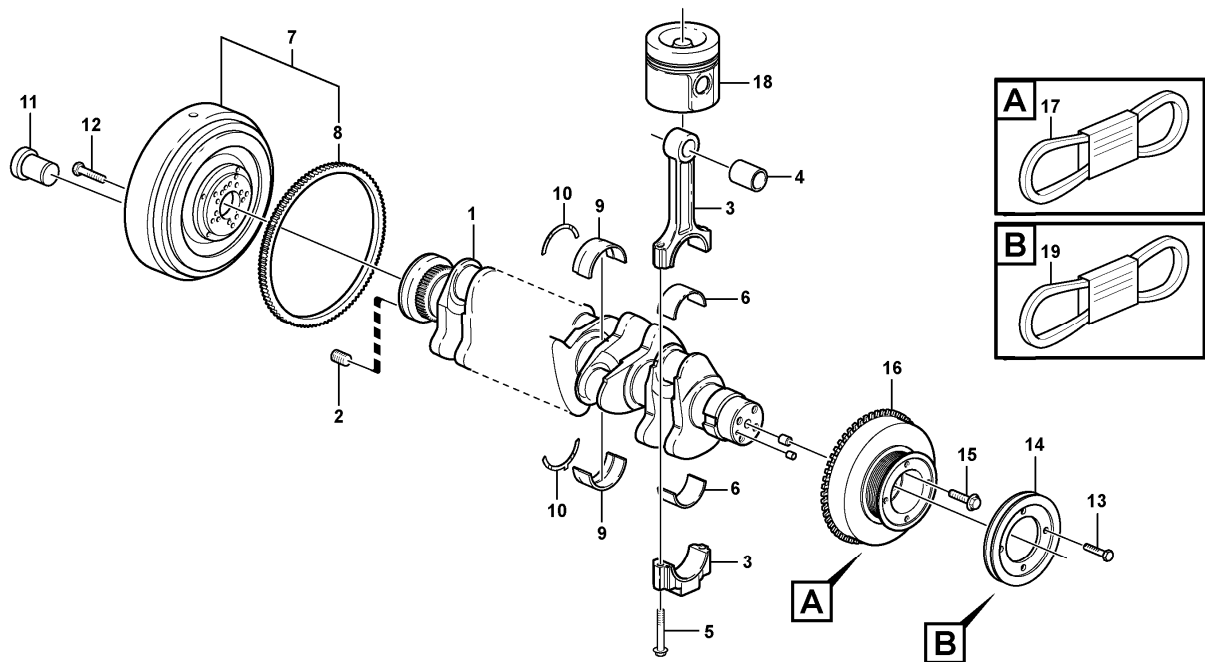

Date: 2013/11/3	Image id: 1060241	Catalogue: 20630	Model: EC235D NL
Brand: Volvo	Serial: 220001-	Group/Section: 216/100	Title: Crankshaft and related parts 8290873

Volvo Construction
Equipment
1060241

Section option	Kit	Option description
VOE15165690		Engine D6H , EU
VOE8290873		Engine D6H , EU

Pos	Part	Q1	Q2	Q3	Q4	Q5	PS	Kit	Description	Option(s)	Remark
1	VOE21351237	1							Crankshaft		
2	VOE20459144	10							Insert		
3	VOE20851091	1							Connecting rod		
4	VOE20799647	1							•Piston Bearing		
5	VOE20799587	2							•Bolt		
6	VOE20850096	1							Big End Brg Kit		STD 70,00MM
6	VOE20850097	1							Big End Brg Kit		U SZ 69,75MM
7	VOE20524696	1							Flywheel		
8	VOE21033328	1							•Gear Ring		
9	VOE20850106	7							Main Bearing		STD 84,00MM
9	VOE20850110	7							Main Bearing		U SZ 83,75MM