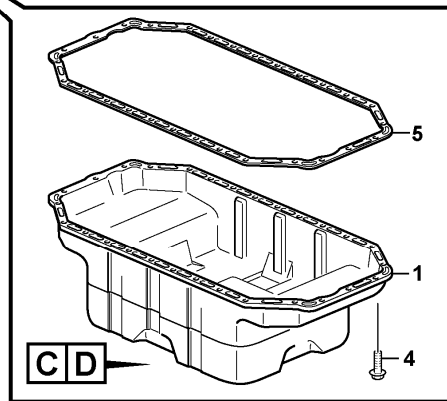

Date: 2013/11/3	Image id: 1060243	Catalogue: 20630	Model: EC235D NL
Brand: Volvo	Serial: 220001-	Group/Section: 217/100	Title: Oil sump 8290873

Volvo Construction
Equipment
1060243

Section option	Kit	Option description
VOE15165690		Engine D6H , EU
VOE8290873		Engine D6H , EU

Pos	Part	Q1	Q2	Q3	Q4	Q5	PS	Kit	Description	Option(s)	Remark
1	VOE20840491	1							Oil Pan		
2	VOE20450851	1							Drain valve		
3	VOE993679	1							Gasket		
4	VOE20405792	28							Screw		
5	VOE20460022	1							Gasket		
6	VOE20478246	1							Hose		
7	VOE21754499	1							Dipstick		
8	VOE20460218	1							•O-ring		
9	VOE21774901	1							Guide tube		
10	VOE11700258	1							Plug		
11	VOE21772163	1							Bracket