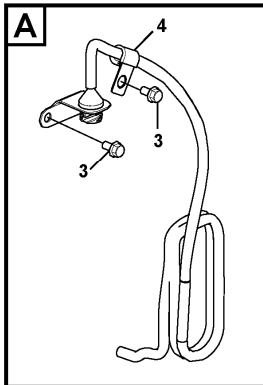

Date: 2013/11/3	Image id: 1063848	Catalogue: 20630	Model: EC235D NL
Brand: Volvo	Serial: 220001-	Group/Section: 210/150	Title: Engine with fitting parts 8290873

Volvo Construction
Equipment
1063848

Section option	Kit	Option description
VOE8290873		Engine D6H , EU

Pos	Part	Q1	Q2	Q3	Q4	Q5	PS	Kit	Description	Option(s)	Remark
1	VOE14882690	1							Hose		
2	VOE943475	2							Hose clamp		
3	VOE946440	2							Flange screw		
4	VOE14500292	1							Clip		

Date: 2013/11/3	Image id: 1000126	Catalogue: 20630	Model: EC235D NL
Brand: Volvo	Serial: 220001-	Group/Section: 210/200	Title: Repair kits for engine

Volvo Construction
Equipment
1000126

Pos	Part	Q1	Q2	Q3	Q4	Q5	PS	Kit	Description	Option(s)	Remark
1		1							Overhaul Kit		
2		1							•Cylinder Head K		
3		6							•Cyl Liner Kit		

Date: 2013/11/3	Image id: 1060237	Catalogue: 20630	Model: EC235D NL
Brand: Volvo	Serial: 220001-	Group/Section: 211/100	Title: Cylinder head 8291325 8290174