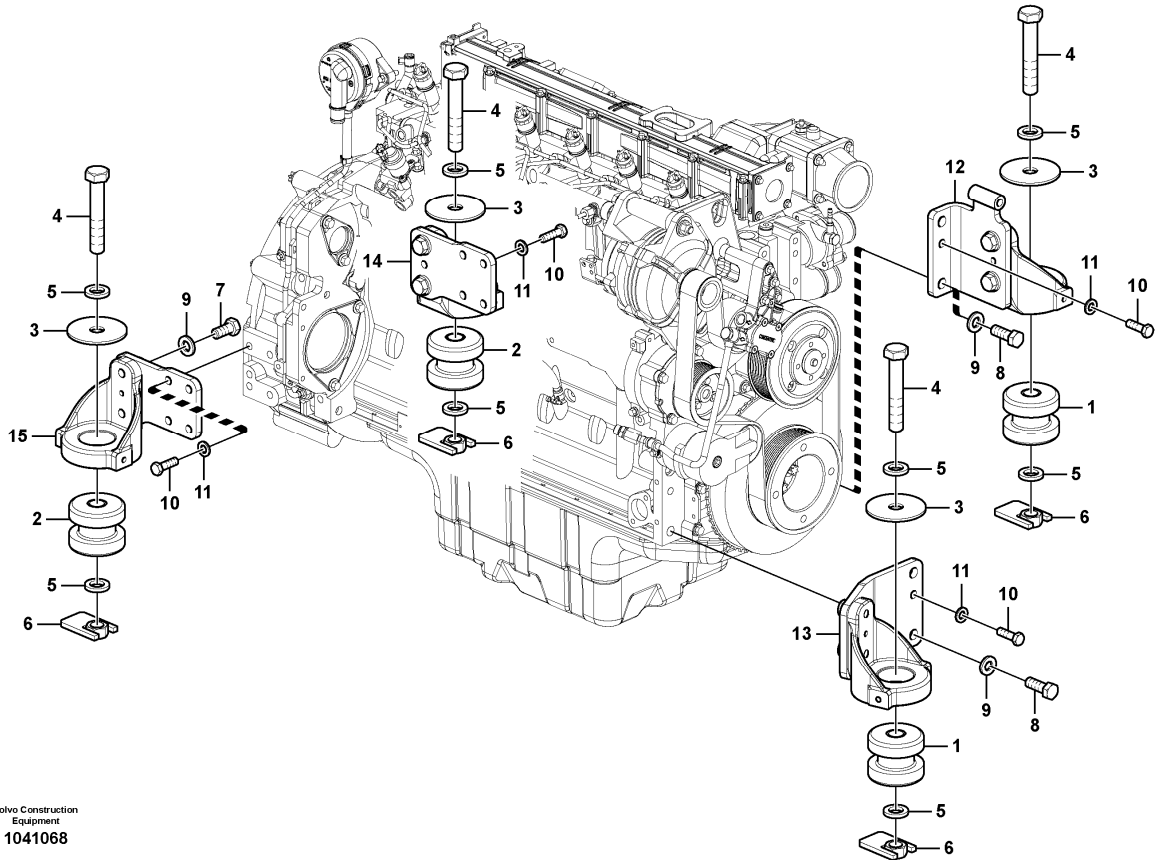

Date: 2013/11/3	Image id: 1041068	Catalogue: 20630	Model: EC235D NL
Brand: Volvo	Serial: 220001-	Group/Section: 218/100	Title: Engine mounting

Volvo Construction
Equipment
1041068

Pos	Part	Q1	Q2	Q3	Q4	Q5	PS	Kit	Description	Option(s)	Remark
1	VOE14526154	2							Cushion		
2	VOE14526155	2							Cushion		
3	VOE14526169	4							Plate		
4	VOE992992	4							Screw		
5	VOE992059	8							Plain washer		
6	VOE14512933	4							Nut		
7	VOE978936	8							Hexagon screw		
8	VOE978937	4							Hexagon screw		
9	VOE992045	12							Plain washer		
10	VOE993029	10							Hexagon screw		
11	VOE992042	10							Plain washer		
12	VOE14599880	1							Bracket		
13	VOE14596725	1							Bracket		
14	VOE14598167	1							Bracket		
15	VOE14598168	1							Bracket