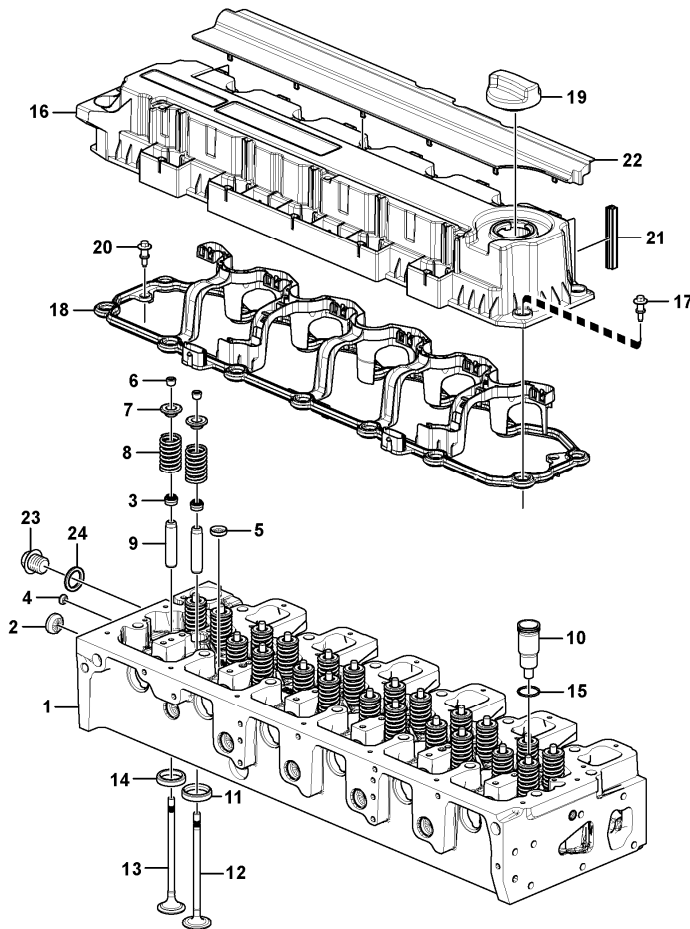

Date: 2013/11/3	Image id: 1063848	Catalogue: 20630	Model: EC235D NL
Brand: Volvo	Serial: 220001-	Group/Section: 210/150	Title: Engine with fitting parts 8290873

Volvo Construction
Equipment
1063848

Section option	Kit	Option description
VOE8290873		Engine D6H , EU

Pos	Part	Q1	Q2	Q3	Q4	Q5	PS	Kit	Description	Option(s)	Remark
1	VOE14882690	1							Hose		
2	VOE943475	2							Hose clamp		
3	VOE946440	2							Flange screw		
4	VOE14500292	1							Clip		

Date: 2013/11/3	Image id: 1000126	Catalogue: 20630	Model: EC235D NL
Brand: Volvo	Serial: 220001-	Group/Section: 210/200	Title: Repair kits for engine

Volvo Construction
Equipment
1000126

Pos	Part	Q1	Q2	Q3	Q4	Q5	PS	Kit	Description	Option(s)	Remark
1		1							Overhaul Kit		
2		1							•Cylinder Head K		
3		6							•Cyl Liner Kit		

Date: 2013/11/3	Image id: 1060237	Catalogue: 20630	Model: EC235D NL
Brand: Volvo	Serial: 220001-	Group/Section: 211/100	Title: Cylinder head 8291325 8290174

Volvo Construction
Equipment
1060237

Section option	Kit	Option description
VOE8290174		Engine Installation EU
VOE8291325		Engine Installation US

Pos	Part	Q1	Q2	Q3	Q4	Q5	PS	Kit	Description	Option(s)	Remark
1	VOE21753879	1							Cylinder head		
2	VOE20834024	6							•Cap plug		
3	VOE20459855	24							•Valve seal		
4	VOE20914266	2							•Core Plug		
5	VOE20412733	16							•Core plug		
6	VOE20459857	48							•Valve sleeve		
7	VOE20788860	24							•Cap		
8	VOE21775124	24							•Valve spring		
9	VOE21705499	24							•Valve guide		
10	VOE20903104	6							•Sleeve		
11	VOE21775154	12							•Valve insert		