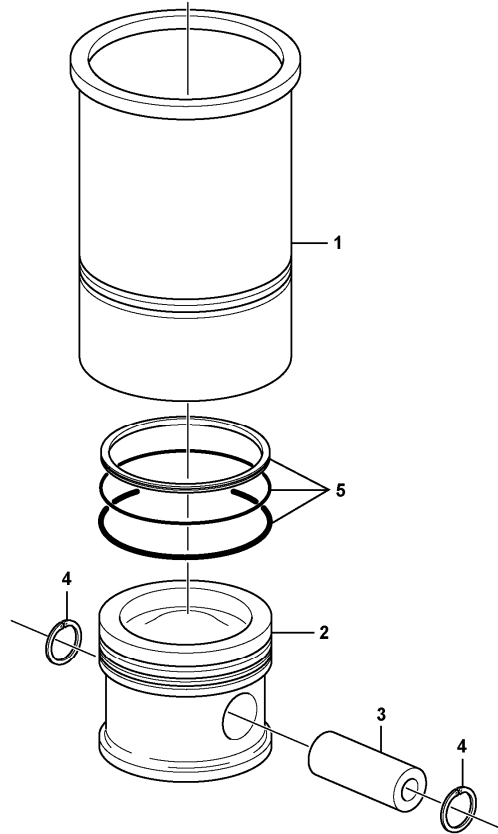

Pos	Part	Q1	Q2	Q3	Q4	Q5	PS	Kit	Description	Option(s)	Remark
1	VOE14615052	1							Hose		
2	VOE943474	1							Hose clamp		
3	VOE14500297	1							Clip		
4	VOE946471	1							Flange screw		

Date: 2013/11/3	Image id: 1024633	Catalogue: 20630	Model: EC235D NL
Brand: Volvo	Serial: 220001-	Group/Section: 213/100	Title: Cylinder liner and piston 8290873