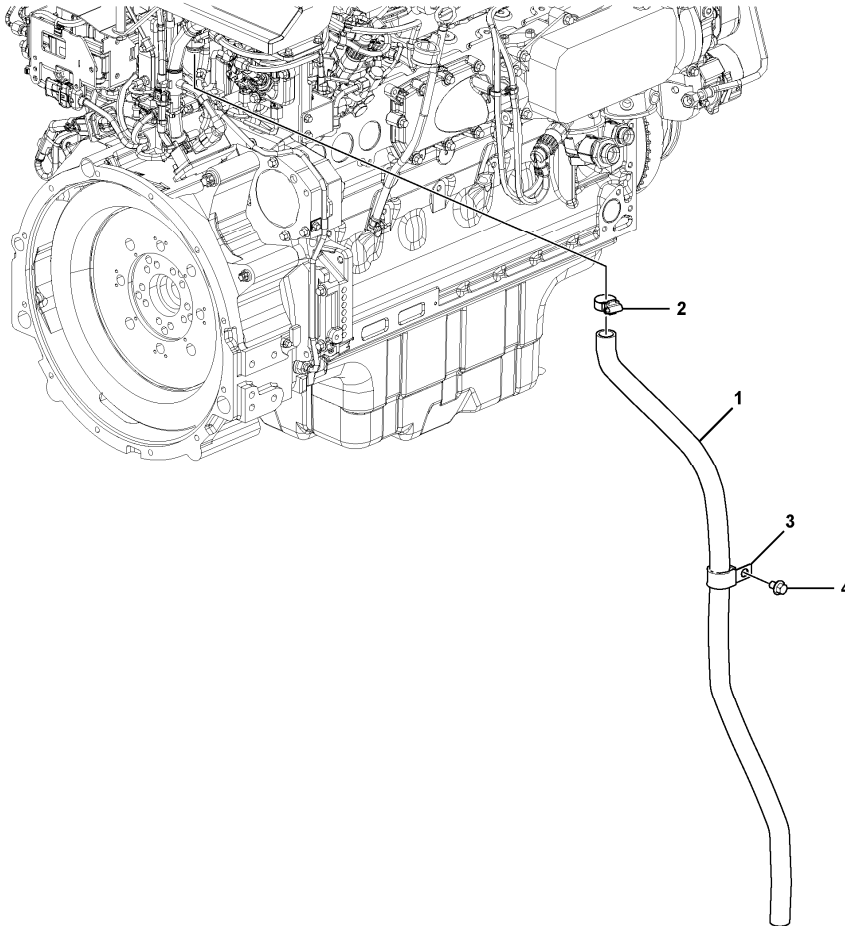

Date: 2013/11/3	Image id: 1061853	Catalogue: 20630	Model: EC235D NL
Brand: Volvo	Serial: 220001-	Group/Section: 212/350	Title: Crankcase ventilation 8290873

Volvo Construction
Equipment
1061853

Section option	Kit	Option description
VOE8290873		Engine D6H , EU

Pos	Part	Q1	Q2	Q3	Q4	Q5	PS	Kit	Description	Option(s)	Remark
1	VOE14615052	1							Hose		
2	VOE943474	1							Hose clamp		
3	VOE14500297	1							Clip		
4	VOE946471	1							Flange screw