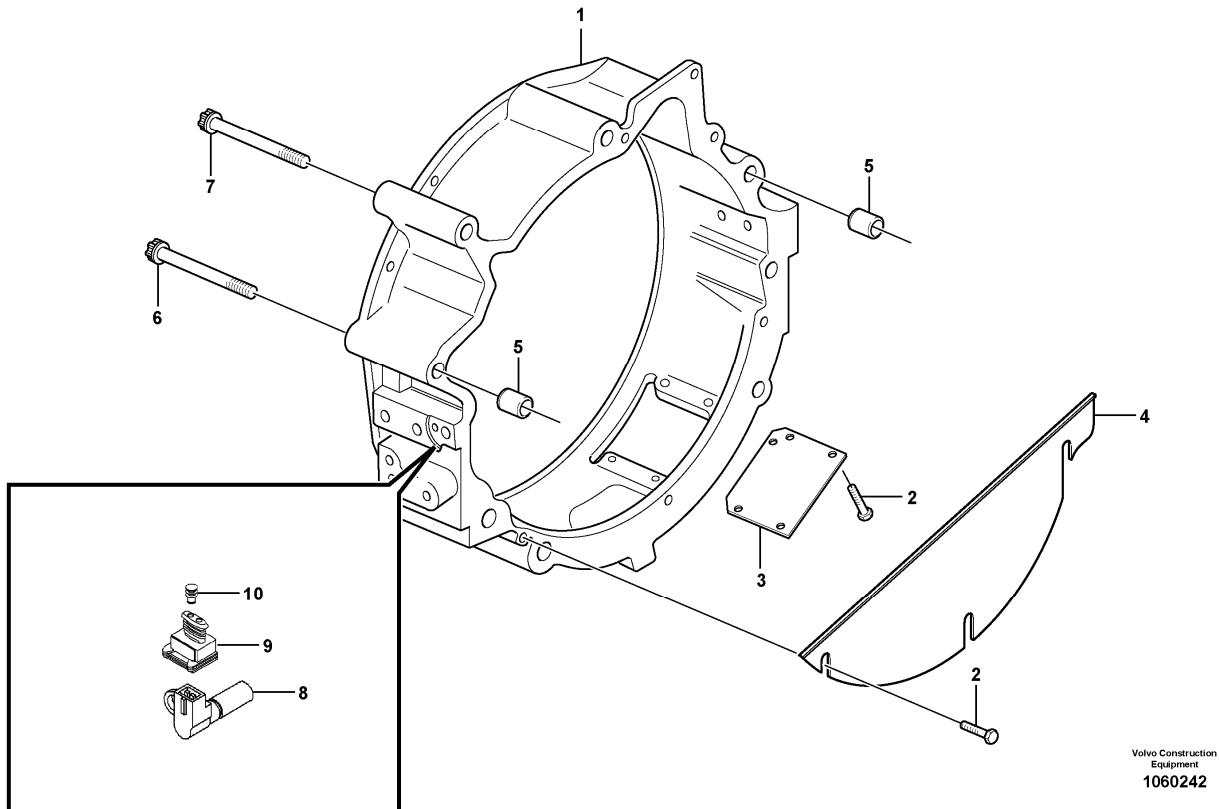

Date: 2013/11/3	Image id: 1060242	Catalogue: 20630	Model: EC235D NL
Brand: Volvo	Serial: 220001-	Group/Section: 216/150	Title: Flywheel housing 8290873

Section option	Kit	Option description
VOE15165690		Engine D6H , EU
VOE8290873		Engine D6H , EU

Pos	Part	Q1	Q2	Q3	Q4	Q5	PS	Kit	Description	Option(s)	Remark
1	VOE21018780	1							Flywheel Hsg		
2	VOE20405729	7							•Screw		
3	VOE20547288	1							•Cover Plate		
4	VOE20459989	1							•Cover		
5	VOE21455862	2							Bushing		
6	VOE20459996	2							Screw		
7	VOE20459995	4							Screw		
8	VOE20964264	1							Sensor		SE2707
9	VOE20551333	1							Housing		
10	VOE20459896	2							Plug