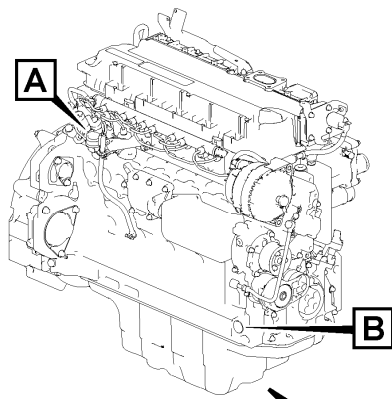

Date: 2013/11/3	Image id: 1060243	Catalogue: 20630	Model: EC235D NL
Brand: Volvo	Serial: 220001-	Group/Section: 217/100	Title: Oil sump 8290873

Volvo Construction
Equipment
1060243

Section option	Kit	Option description
VOE15165690		Engine D6H , EU
VOE8290873		Engine D6H , EU

Pos	Part	Q1	Q2	Q3	Q4	Q5	PS	Kit	Description	Option(s)	Remark
1	VOE20840491	1							Oil Pan		
2	VOE20450851	1							Drain valve		
3	VOE993679	1							Gasket		
4	VOE20405792	28							Screw		
5	VOE20460022	1							Gasket		
6	VOE20478246	1							Hose		
7	VOE21754499	1							Dipstick		
8	VOE20460218	1							•O-ring		
9	VOE21774901	1							Guide tube		
10	VOE11700258	1							Plug		
11	VOE21772163	1							Bracket