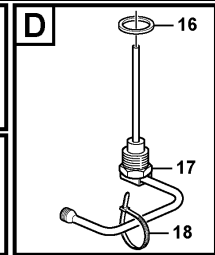

Date: 2013/11/3	Image id: 1060243	Catalogue: 20630	Model: EC235D NL
Brand: Volvo	Serial: 220001-	Group/Section: 217/100	Title: Oil sump 8290873

Volvo Construction
Equipment
1060243

Section option	Kit	Option description
VOE15165690		Engine D6H , EU
VOE8290873		Engine D6H , EU

Pos	Part	Q1	Q2	Q3	Q4	Q5	PS	Kit	Description	Option(s)	Remark
1	VOE20840491	1							Oil Pan		
2	VOE20450851	1							Drain valve		
3	VOE993679	1							Gasket		
4	VOE20405792	28							Screw		
5	VOE20460022	1							Gasket		
6	VOE20478246	1							Hose		
7	VOE21754499	1							Dipstick		
8	VOE20460218	1							•O-ring		
9	VOE21774901	1							Guide tube		
10	VOE11700258	1							Plug		
11	VOE21772163	1							Bracket