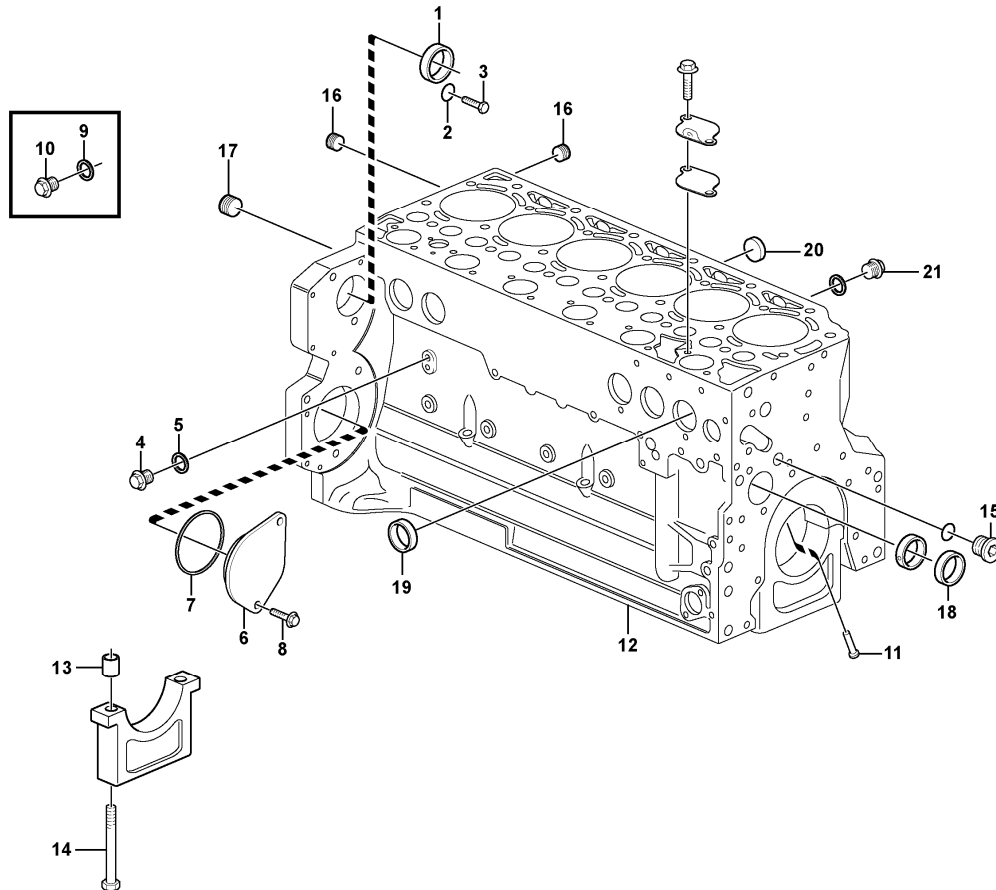

Date: 2013/11/3	Image id: 1060287	Catalogue: 20630	Model: EC235D NL
Brand: Volvo	Serial: 220001-	Group/Section: 212/100	Title: Cylinder block 8290873

Volvo Construction
Equipment
1060287

Section option	Kit	Option description
VOE15165690		Engine D6H , EU
VOE8290873		Engine D6H , EU

Pos	Part	Q1	Q2	Q3	Q4	Q5	PS	Kit	Description	Option(s)	Remark
1	VOE20450778	1							Core plug		
2	VOE20459008	1					SS		Gasket		
3	VOE20441859	2							Plug		
4	VOE20405716	1							Plug		
5	VOE13947621	1							Plane gasket		
6	VOE24426064	1							Cover		
7	VOE20412359	1							Sealing ring		
8	VOE888289	2							Hexagon screw		
9	VOE13947281	1							Gasket		
10	VOE20441859	1							Plug		
11	VOE20405561	6							Piston