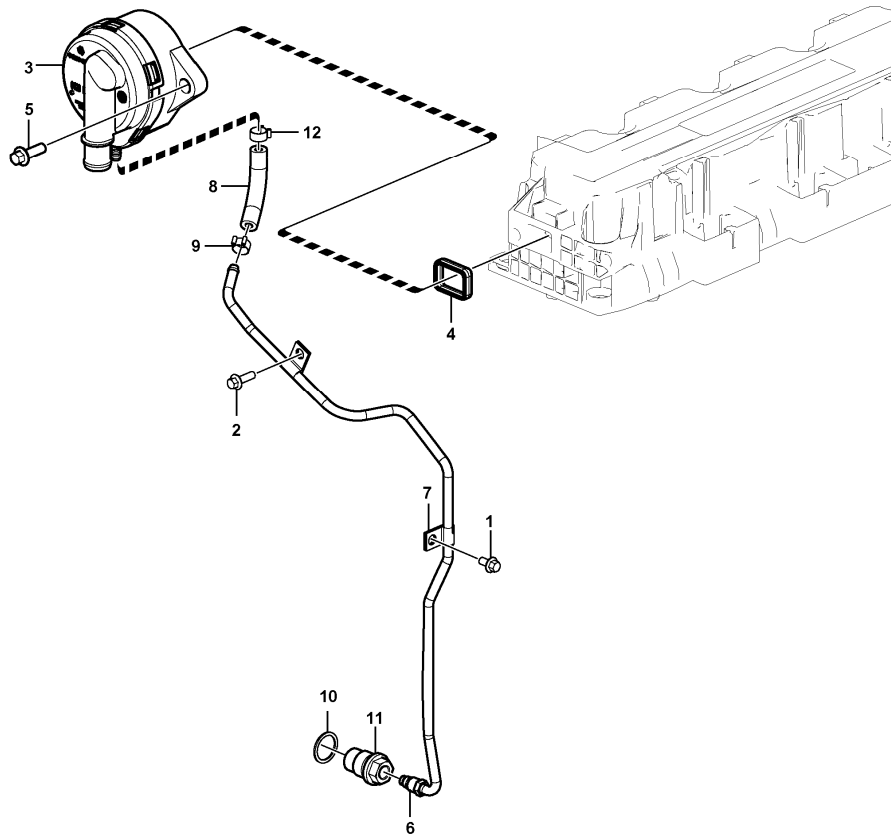

Date: 2013/11/3	Image id: 1060289	Catalogue: 20630	Model: EC235D NL
Brand: Volvo	Serial: 220001-	Group/Section: 212/150	Title: Crankcase ventilation 8290873

Volvo Construction
Equipment
1060289

Section option	Kit	Option description
VOE15165690		Engine D6H , EU
VOE8290873		Engine D6H , EU

Pos	Part	Q1	Q2	Q3	Q4	Q5	PS	Kit	Description	Option(s)	Remark
1	VOE20797962	1							Plug		
2	VOE20450728	1							Bolt		
3	VOE20930510	1							Pressure regulator		
4	VOE21038626	1							•Gasket		
5	VOE20405504	2							Screw		
6	VOE21772197	1							Leak-off line		
7	VOE20798831	2							Clamp		
8	VOE20971632	1							Rubber hose		
9	VOE20405568	1							Clip		
10	VOE20460026	1							Sealing ring		
11	VOE21496705	1							Drain valve