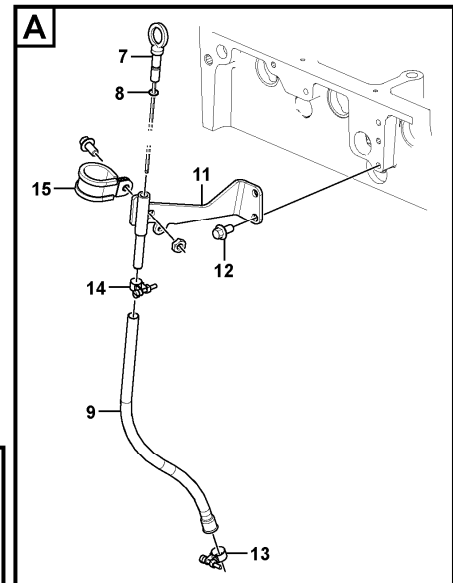

Date: 2013/11/3	Image id: 1060243	Catalogue: 20630	Model: EC235D NL
Brand: Volvo	Serial: 220001-	Group/Section: 217/100	Title: Oil sump 8290873

Volvo Construction
Equipment
1060243

Section option	Kit	Option description
VOE15165690		Engine D6H , EU
VOE8290873		Engine D6H , EU

Pos	Part	Q1	Q2	Q3	Q4	Q5	PS	Kit	Description	Option(s)	Remark
1	VOE20840491	1							Oil Pan		
2	VOE20450851	1							Drain valve		
3	VOE993679	1							Gasket		
4	VOE20405792	28							Screw		
5	VOE20460022	1							Gasket		
6	VOE20478246	1							Hose		
7	VOE21754499	1							Dipstick		
8	VOE20460218	1							•O-ring		
9	VOE21774901	1							Guide tube		
10	VOE11700258	1							Plug		
11	VOE21772163	1							Bracket