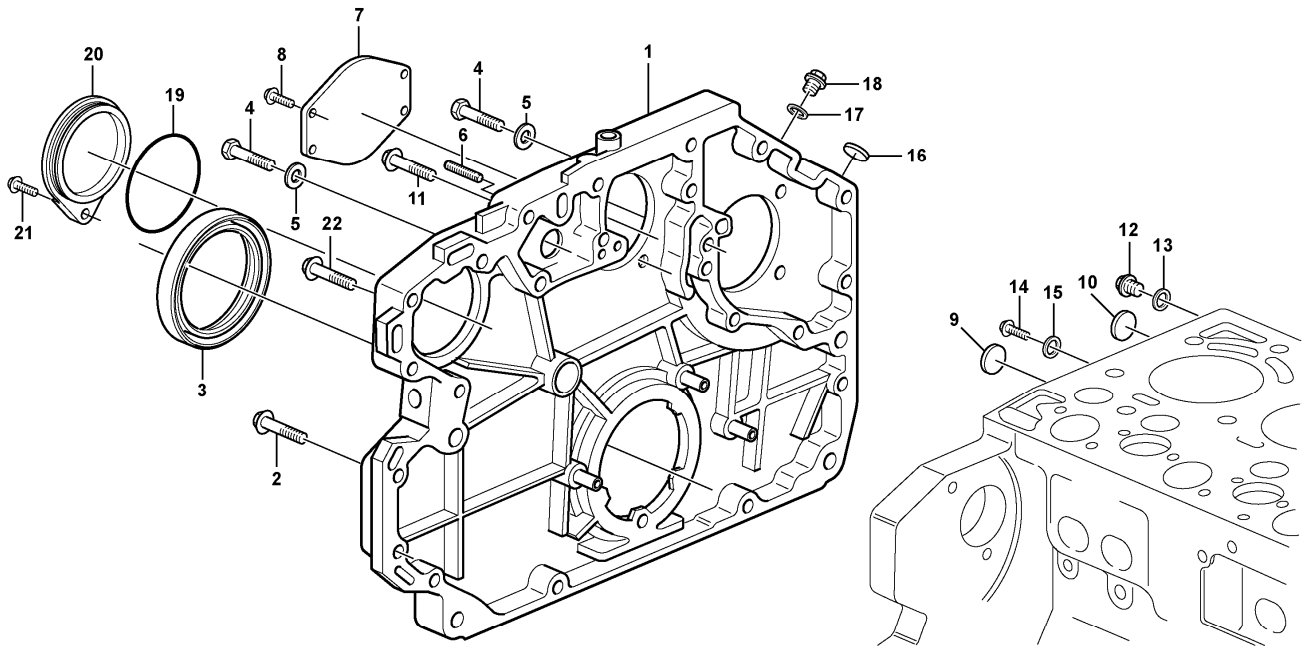

Date: 2013/11/17	Image id: 1020934	Catalogue: 20079	Model: EC240B FX
Brand: Volvo	Serial: 80361-85000	Group/Section: 215/100	Title: Timing gear casing

Volvo Construction
Equipment
1020934

Section option	Kit	Option description
VOE8277587		Basic Machine EC240B
VOE8278909		Engine with Epa label EMISSION CERTIFICATED FROM EPA
VOE8278910		Engine with Eu label EMISSION CERTIFICATED FROM EU
VOE8278911		Engine without Epa label INT AND KOREAN MARKET

Q1-Q5	Option	Option description	
Q1 8277587 S/N -10813	VOE8277587	Basic Machine EC240B	
Q2 8278909 S/N 10814-	VOE8278909	Engine with Epa label EMISSION CERTIFICATED FROM EPA	
Q3 8278910 S/N 10814-	VOE8278910	Engine with Eu label EMISSION CERTIFICATED FROM EU	
Q4 8278911 S/N 10814-	VOE8278911	Engine without Epa label INT AND KOREAN MARKET	

Pos	Part	Q1	Q2	Q3	Q4	Q5	PS	Kit	Description	Option(s)	Remark