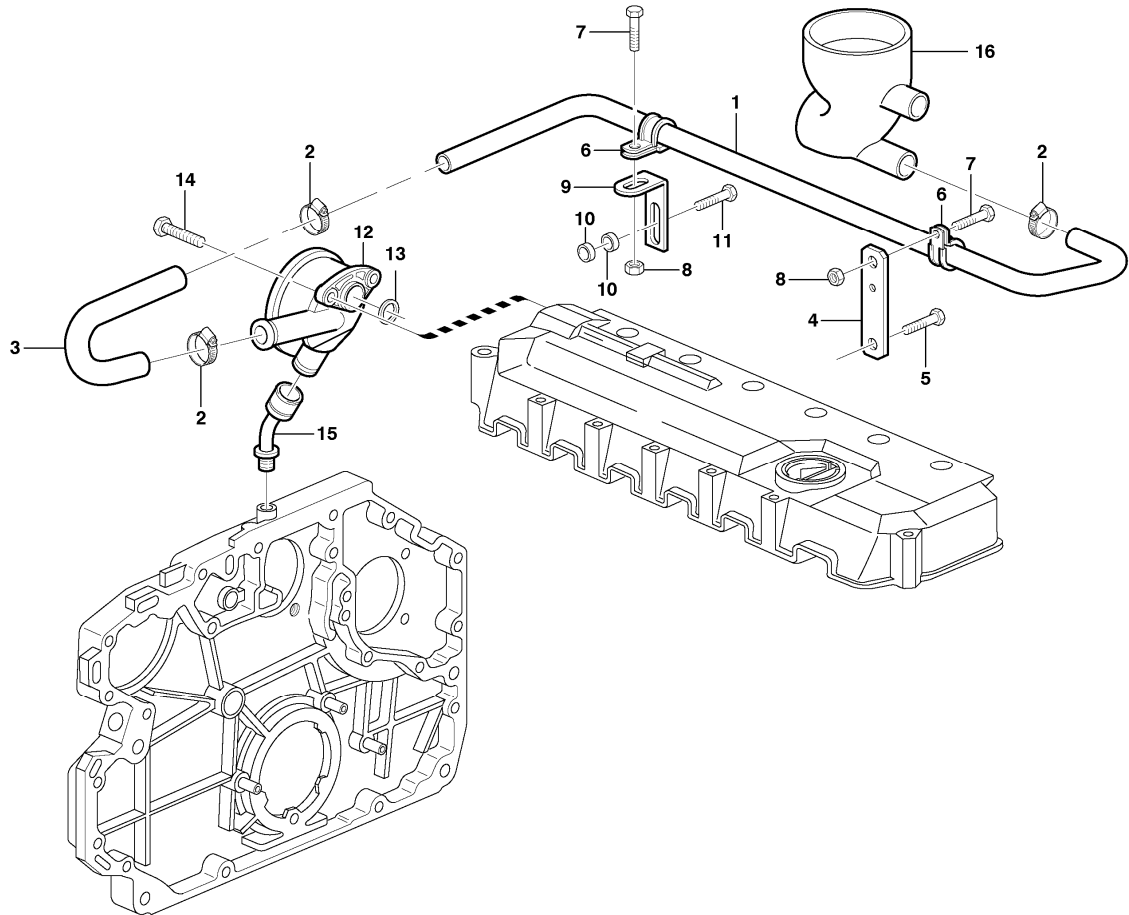

Date: 2013/11/17	Image id: 1000524	Catalogue: 20079	Model: EC240B FX
Brand: Volvo	Serial: 80361-85000	Group/Section: 212/300	Title: Crankcase ventilation

Volvo Construction
Equipment
1000524

Section option	Kit	Option description
VOE8277587		Basic Machine EC240B
VOE8278909		Engine with Epa label EMISSION CERTIFICATED FROM EPA
VOE8278910		Engine with Eu label EMISSION CERTIFICATED FROM EU
VOE8278911		Engine without Epa label INT AND KOREAN MARKET

Q1-Q5	Option	Option description	
Q1 8277587 S/N -10813	VOE8277587	Basic Machine EC240B	
Q2 8278909 S/N 10814-	VOE8278909	Engine with Epa label EMISSION CERTIFICATED FROM EPA	
Q3 8278910 S/N 10814-	VOE8278910	Engine with Eu label EMISSION CERTIFICATED FROM EU	
Q4 8278911 S/N 10814-	VOE8278911	Engine without Epa label INT AND KOREAN MARKET	

Pos	Part	Q1	Q2	Q3	Q4	Q5	PS	Kit	Description	Option(s)	Remark