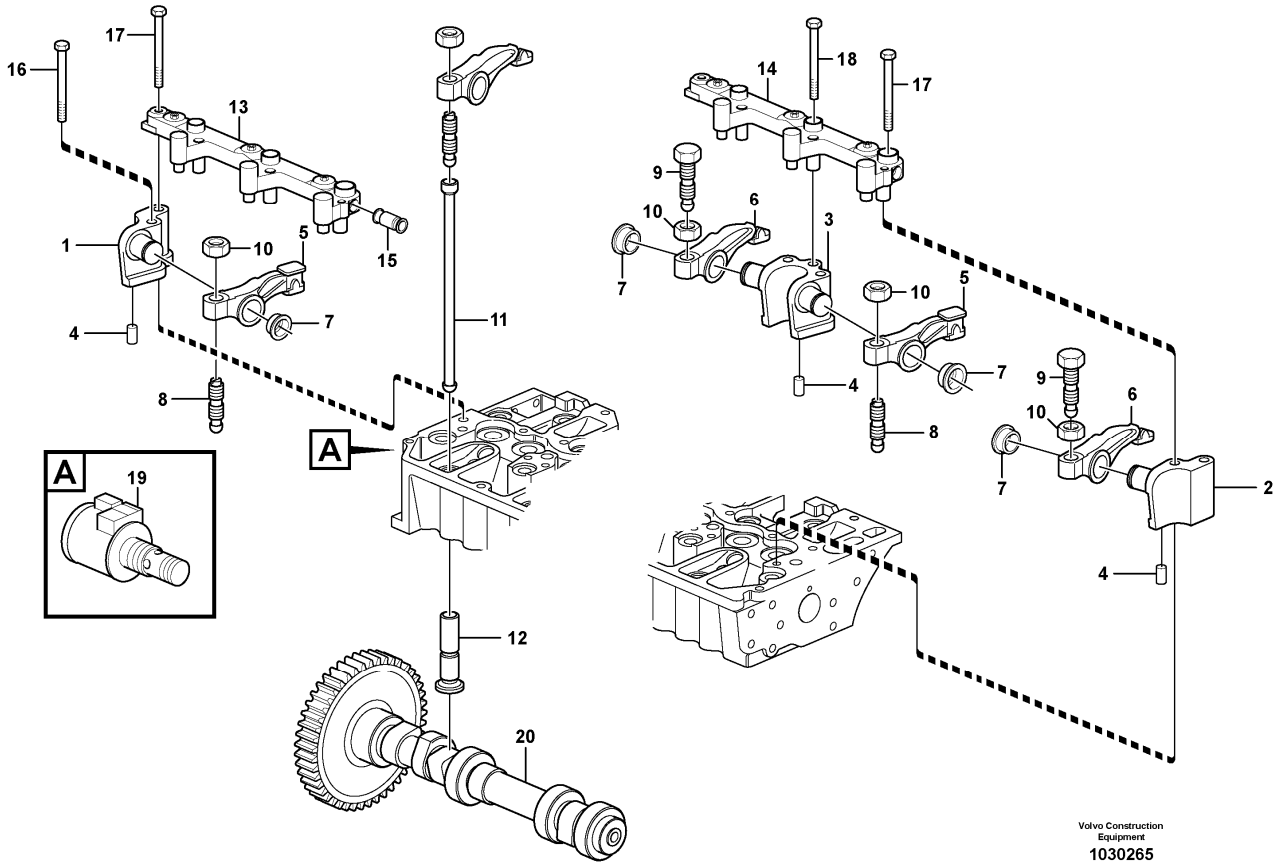

Date: 2013/11/17	Image id: 1030265	Catalogue: 20079	Model: EC240B FX
Brand: Volvo	Serial: 80361-85000	Group/Section: 214/110	Title: Valve mechanism

Section option	Kit	Option description
VOE8279626		Engine with Epa label EMISSION CERTIFICATED FROM EU&EPA

Q1-Q5	Option	Option description	
Q1 8279626 S/N 80001-	VOE8279626	Engine with Epa label EMISSION CERTIFICATED FROM EU&EPA	

Pos	Part	Q1	Q2	Q3	Q4	Q5	PS	Kit	Description	Option(s)	Remark
1	VOE20794124	1							Bracket		(VOE21066484)
2	VOE20826696	1							Bracket		(VOE21066474)
3	VOE20793045	5							Bracket		(VOE21066482)
4	VOE20790837	7							Pin		
5	VOE20792878	6							Rocker Arm		
6	VOE21448926	6							Rocker arm		(VOE20792876)
7	VOE20794115	12							Retaining ring		
8	VOE20913851	6							Adjusting Screw