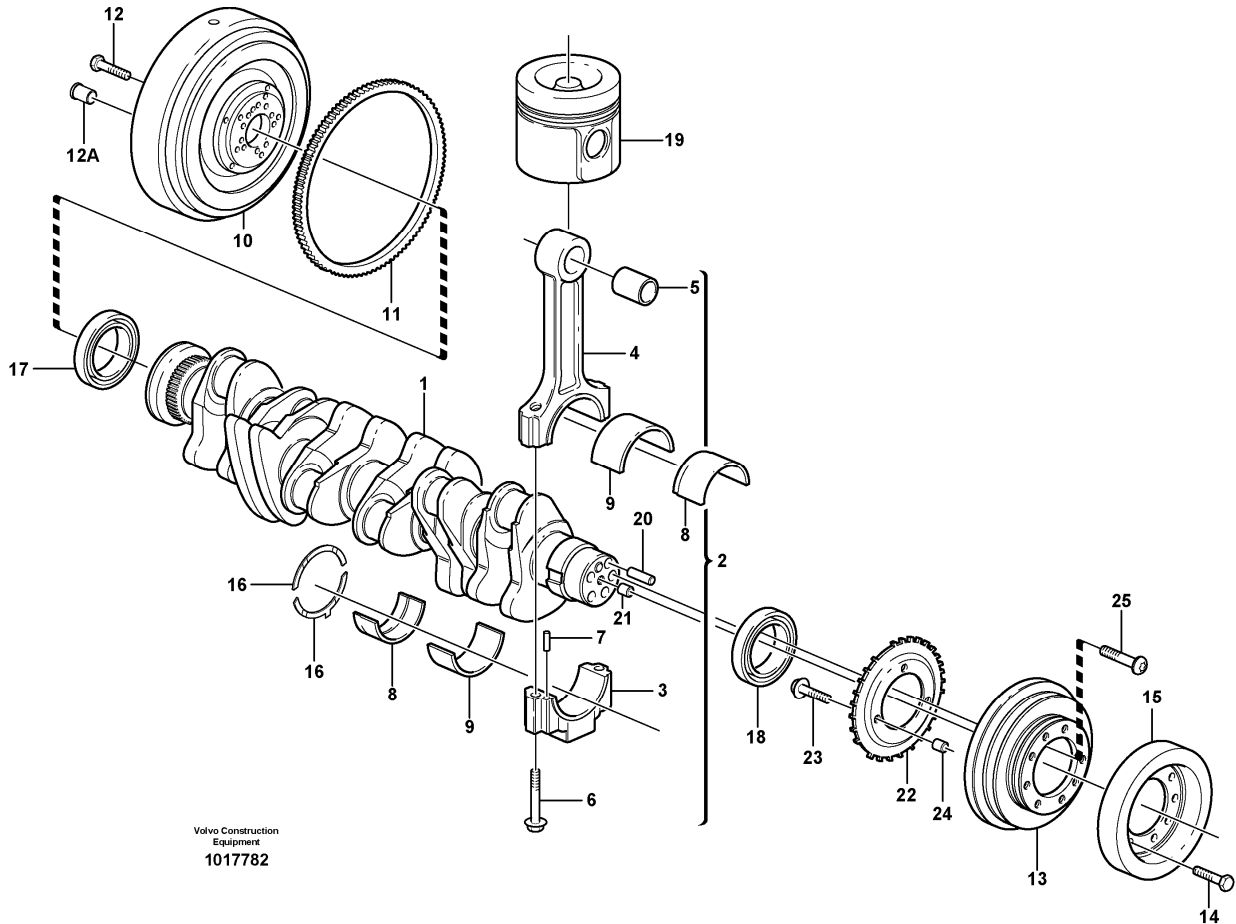

Date: 2013/11/17	Image id: 1017782	Catalogue: 20079	Model: EC240B FX
Brand: Volvo	Serial: 80361-85000	Group/Section: 216/100	Title: Crankshaft and related parts

Section option	Kit	Option description
VOE8277587		Basic Machine EC240B
VOE8278909		Engine with Epa label EMISSION CERTIFICATED FROM EPA
VOE8278910		Engine with Eu label EMISSION CERTIFICATED FROM EU
VOE8278911		Engine without Epa label INT AND KOREAN MARKET

Q1-Q5	Option	Option description	
Q1 8277587 S/N -10813	VOE8277587	Basic Machine EC240B	
Q2 8278909 S/N 10814-	VOE8278909	Engine with Epa label EMISSION CERTIFICATED FROM EPA	
Q3 8278910 S/N 10814-	VOE8278910	Engine with Eu label EMISSION CERTIFICATED FROM EU	
Q4 8278911 S/N 10814-	VOE8278911	Engine without Epa label INT AND KOREAN MARKET	

Pos	Part	Q1	Q2	Q3	Q4	Q5	PS	Kit	Description	Option(s)	Remark