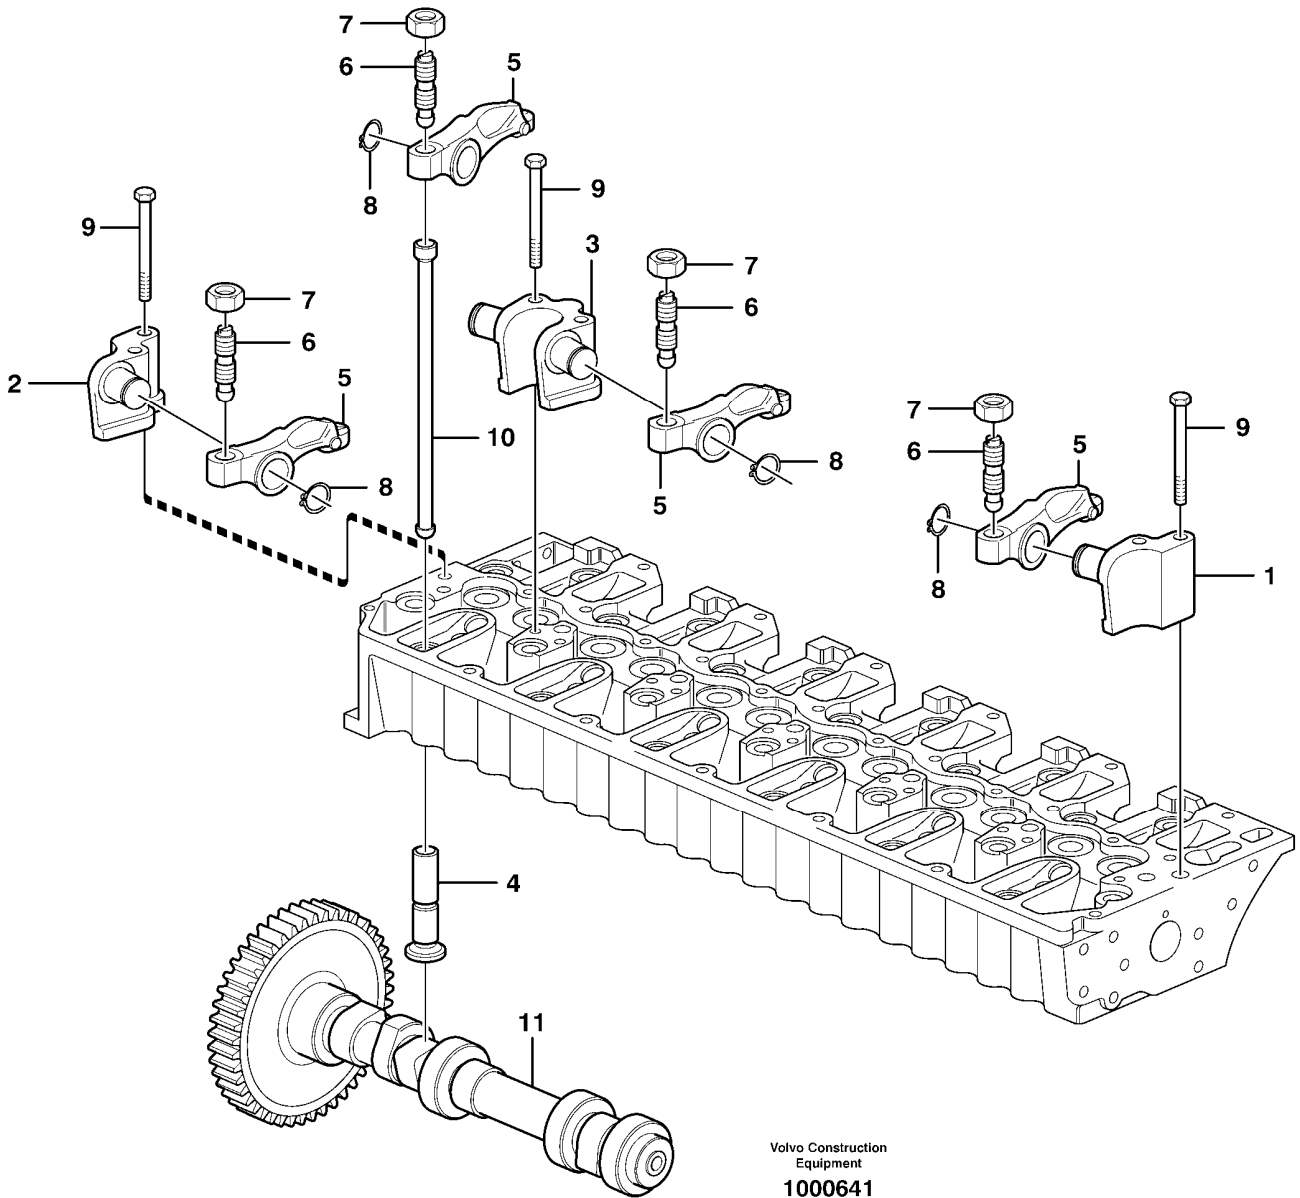

Date: 2013/11/17	Image id: 1000641	Catalogue: 20079	Model: EC240B FX
Brand: Volvo	Serial: 80361-85000	Group/Section: 214/100	Title: Valve mechanism

Section option	Kit	Option description
VOE8277587		Basic Machine EC240B
VOE8278909		Engine with Epa label EMISSION CERTIFICATED FROM EPA
VOE8278910		Engine with Eu label EMISSION CERTIFICATED FROM EU
VOE8278911		Engine without Epa label INT AND KOREAN MARKET

Q1-Q5	Option	Option description	
Q1 8277587 S/N -10813	VOE8277587	Basic Machine EC240B