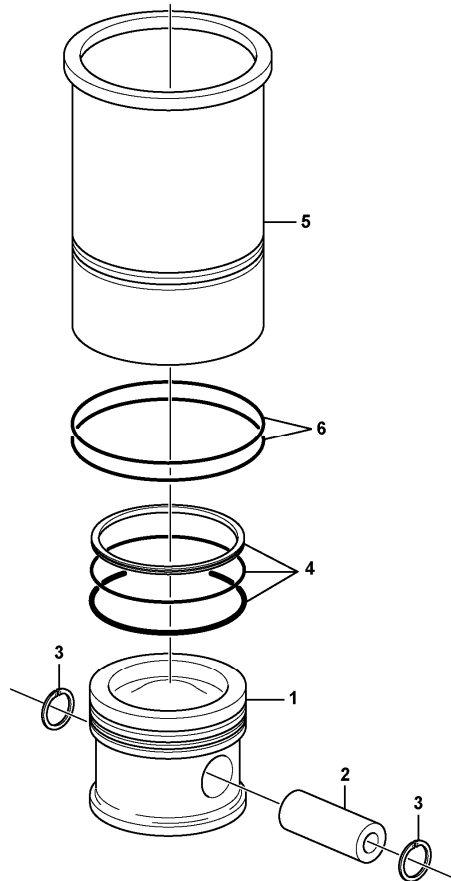

Date: 2013/11/17	Image id: 1019005	Catalogue: 20079	Model: EC240B FX
Brand: Volvo	Serial: 80361-85000	Group/Section: 213/100	Title: Cylinder liner and piston

Volvo Construction
Equipment
1019005

Section option	Kit	Option description
VOE8277587		Basic Machine EC240B
VOE8278909		Engine with Epa label EMISSION CERTIFICATED FROM EPA
VOE8278910		Engine with Eu label EMISSION CERTIFICATED FROM EU
VOE8278911		Engine without Epa label INT AND KOREAN MARKET

Q1-Q5	Option	Option description	
Q1 8277587 S/N -10813	VOE8277587	Basic Machine EC240B	
Q2 8278909 S/N 10814-	VOE8278909	Engine with Epa label EMISSION CERTIFICATED FROM EPA	
Q3 8278910 S/N 10814-	VOE8278910	Engine with Eu label EMISSION CERTIFICATED FROM EU	
Q4 8278911 S/N 10814-	VOE8278911	Engine without Epa label INT AND KOREAN MARKET	

Pos	Part	Q1	Q2	Q3	Q4	Q5	PS	Kit	Description	Option(s)	Remark