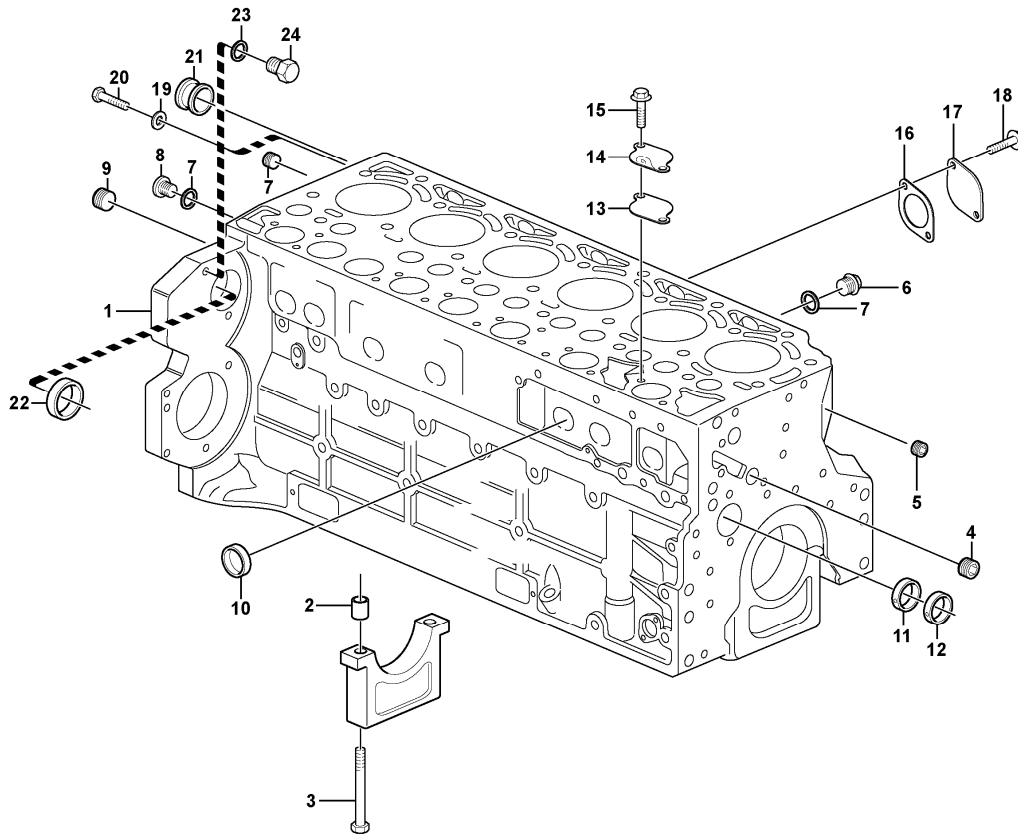

Date: 2013/11/17	Image id: 1056314	Catalogue: 20079	Model: EC240B FX
Brand: Volvo	Serial: 80361-85000	Group/Section: 212/110	Title: Cylinder block

Volvo Construction
Equipment
1056314

Section option	Kit	Option description
VOE8279626		Engine with Epa label EMISSION CERTIFICATED FROM EU&EPA

Q1-Q5	Option	Option description	
Q1 8279626 S/N 80001-	VOE8279626	Engine with Epa label EMISSION CERTIFICATED FROM EU&EPA	

Pos	Part	Q1	Q2	Q3	Q4	Q5	PS	Kit	Description	Option(s)	Remark
1	VOE20851922	1							Crankcase		
2	VOE11700278	14							•Bushing		
3	VOE20405583	14							•Bolt		
4	VOE20405719	1							•Plug		
5	VOE20508600	2							•Plug		
6	VOE20405716	2							•Plug		
7	VOE13969011	3							•Gasket		
8	VOE945065	1							•Plug