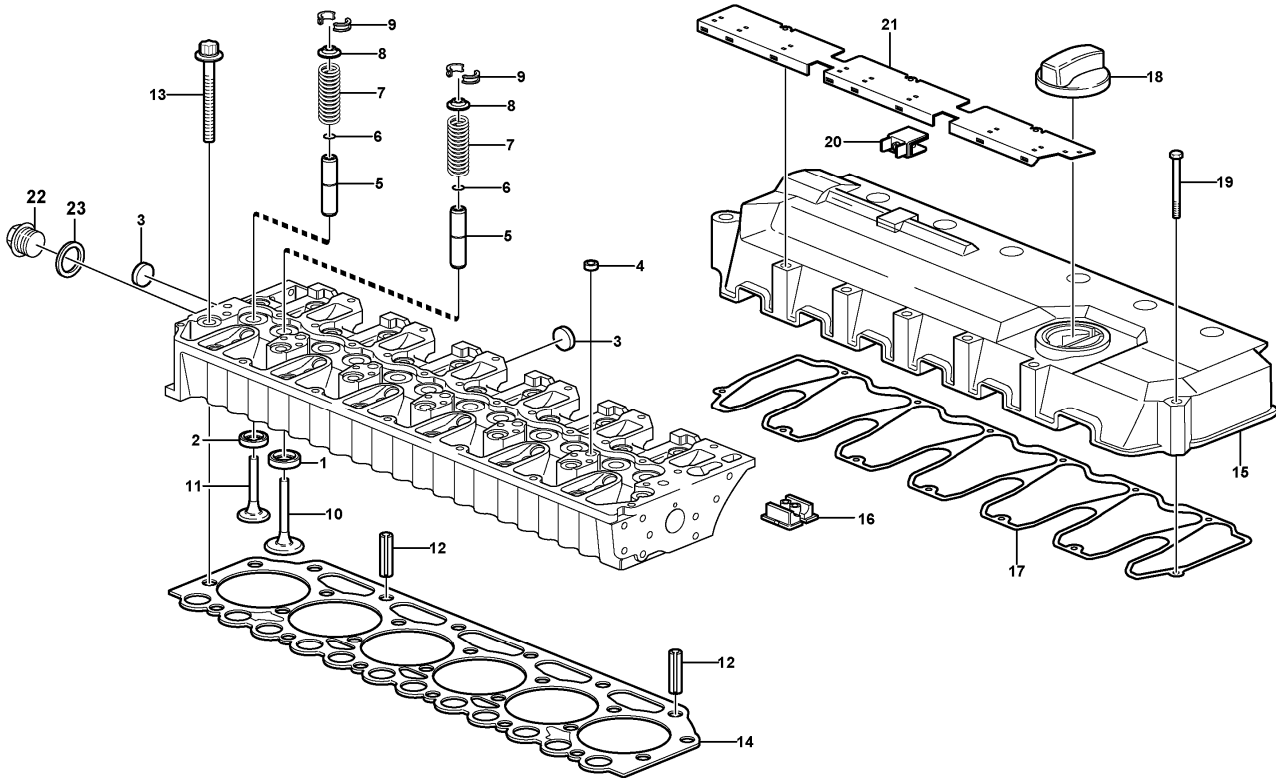

Date: 2013/11/17	Image id: 1017761	Catalogue: 20079	Model: EC240B FX
Brand: Volvo	Serial: 80361-85000	Group/Section: 211/100	Title: Cylinder head

Volvo Construction
Equipment
1017761

Section option	Kit	Option description
VOE8277587		Basic Machine EC240B
VOE8278909		Engine with Epa label EMISSION CERTIFICATED FROM EPA
VOE8278910		Engine with Eu label EMISSION CERTIFICATED FROM EU
VOE8278911		Engine without Epa label INT AND KOREAN MARKET

Q1-Q5	Option	Option description	
Q1 8277587 S/N -10813	VOE8277587	Basic Machine EC240B	
Q2 8278909 S/N 10814-	VOE8278909	Engine with Epa label EMISSION CERTIFICATED FROM EPA	
Q3 8278910 S/N 10814-	VOE8278910	Engine with Eu label EMISSION CERTIFICATED FROM EU	
Q4 8278911 S/N 10814-	VOE8278911	Engine without Epa label INT AND KOREAN MARKET	

Pos	Part	Q1	Q2	Q3	Q4	Q5	PS	Kit	Description	Option(s)	Remark