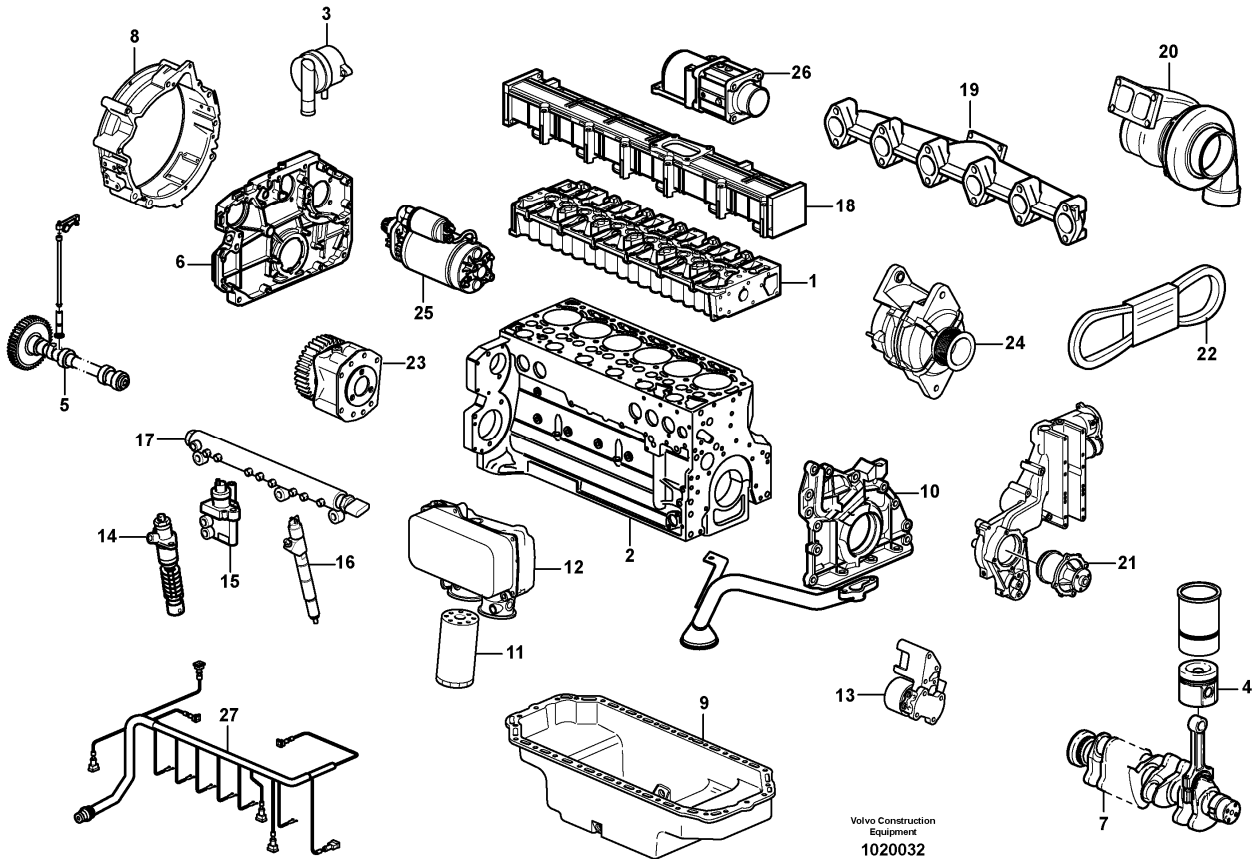

Date: 2013/11/17	Image id: 1020032	Catalogue: 20079	Model: EC240B FX
Brand: Volvo	Serial: 80361-85000	Group/Section: 210/200	Title: Engine

Section option	Kit	Option description
VOE8279626		Engine with Epa label EMISSION CERTIFICATED FROM EU&EPA

Q1-Q5	Option	Option description	
Q1 8279626 S/N 80001-	VOE8279626	Engine with Epa label EMISSION CERTIFICATED FROM EU&EPA	

Pos	Part	Q1	Q2	Q3	Q4	Q5	PS	Kit	Description	Option(s)	Remark
	VOE14527731								Engine		D7EEBE3
1		1							•Cylinder head		See ref 211/110
2		1							•Cylinder block		See ref 212/110
3		1							•Crankcase Venti		See ref 212/310
4		6							•Piston		See ref 213/110
5		1							•Valve mechanism		See ref 214/110
6		1							•Timing gear casing		See ref 215/110
7		1							•Crankshaft		See ref 216/110