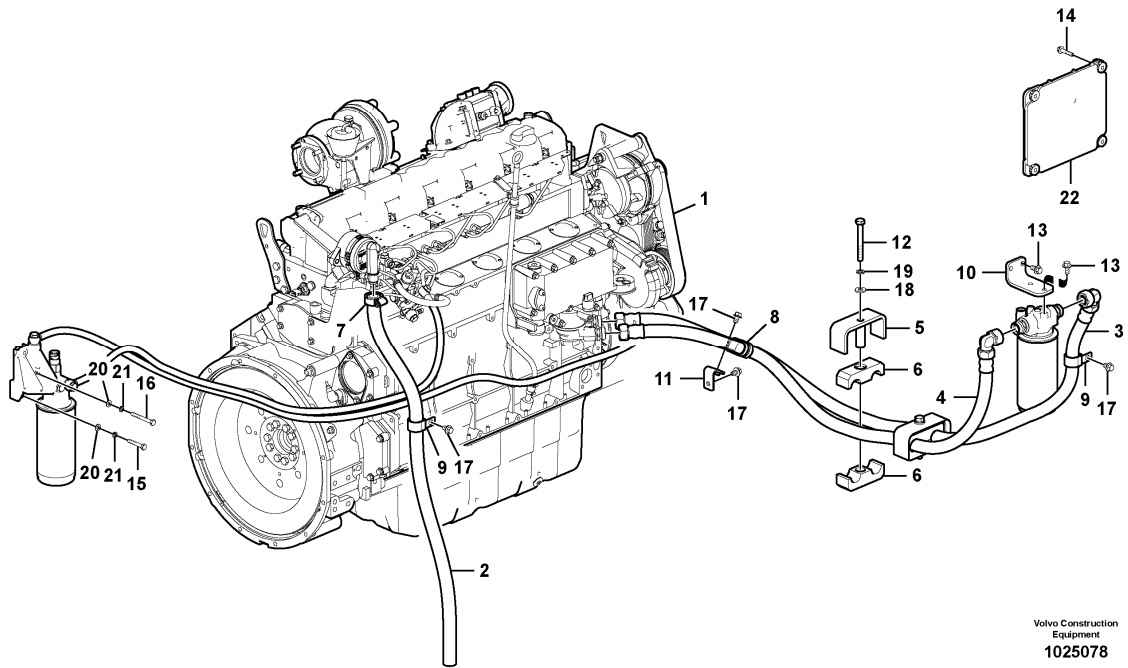

Date: 2013/11/17	Image id: 1025078	Catalogue: 20079	Model: EC240B FX
Brand: Volvo	Serial: 80361-85000	Group/Section: 210/110	Title: Engine

Section option	Kit	Option description
VOE8279626		Engine with Epa label EMISSION CERTIFICATED FROM EU&EPA

Q1-Q5	Option	Option description	
Q1 8279626 S/N 80001-	VOE8279626	Engine with Epa label EMISSION CERTIFICATED FROM EU&EPA	

Pos	Part	Q1	Q2	Q3	Q4	Q5	PS	Kit	Description	Option(s)	Remark
1	VOE14527731	1							Engine		
2	VOE14880502	1							Hose		
3	VOE14566622	1							Hose		
4	VOE14566623	1							Hose		
5	VOE14545479	2							Clamp		
6	VOE14510506	4							Rubber clamp		
7	VOE9312-10175	1							Spring Washer		
8	VOE14507451	1							Clip