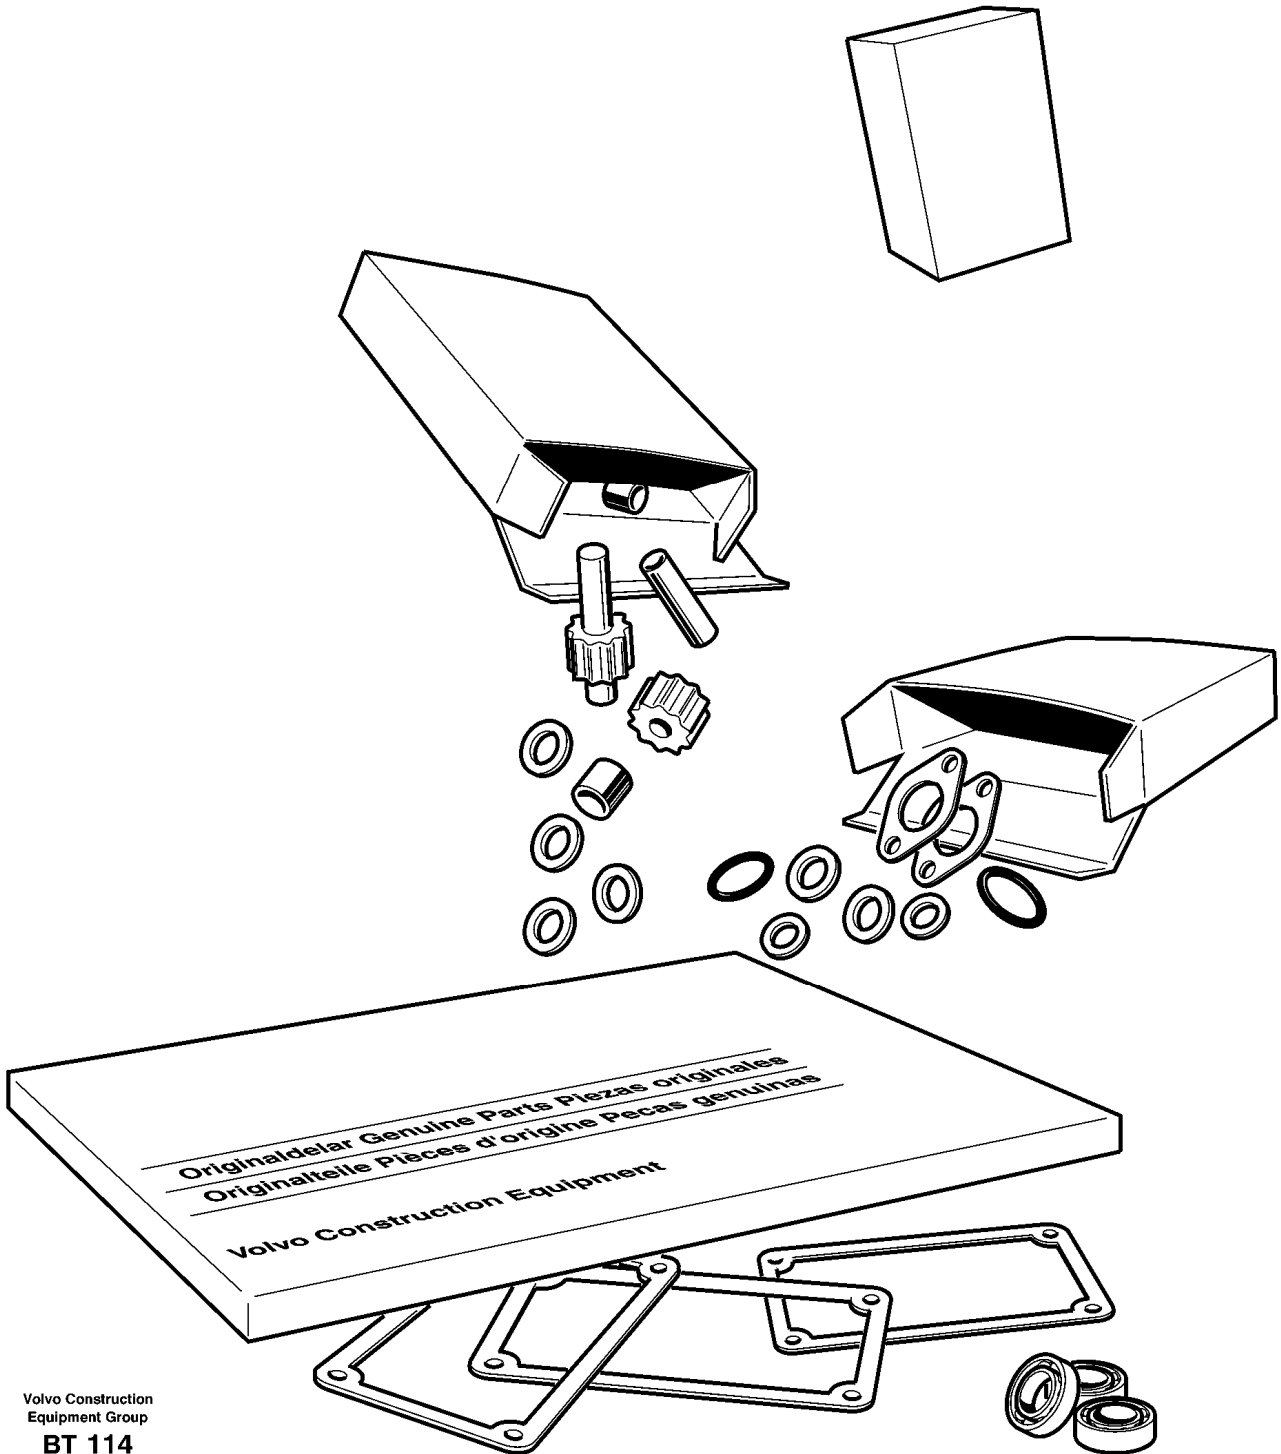

Date: 2013/11/17	Image id: BT114	Catalogue: 20079	Model: EC240B FX
Brand: Volvo	Serial: 80361-85000	Group/Section: 210/300	Title: Repair kits for engine

Volvo Construction
Equipment Group
BT 114

Section option	Kit	Option description
VOE8277587		Basic Machine EC240B