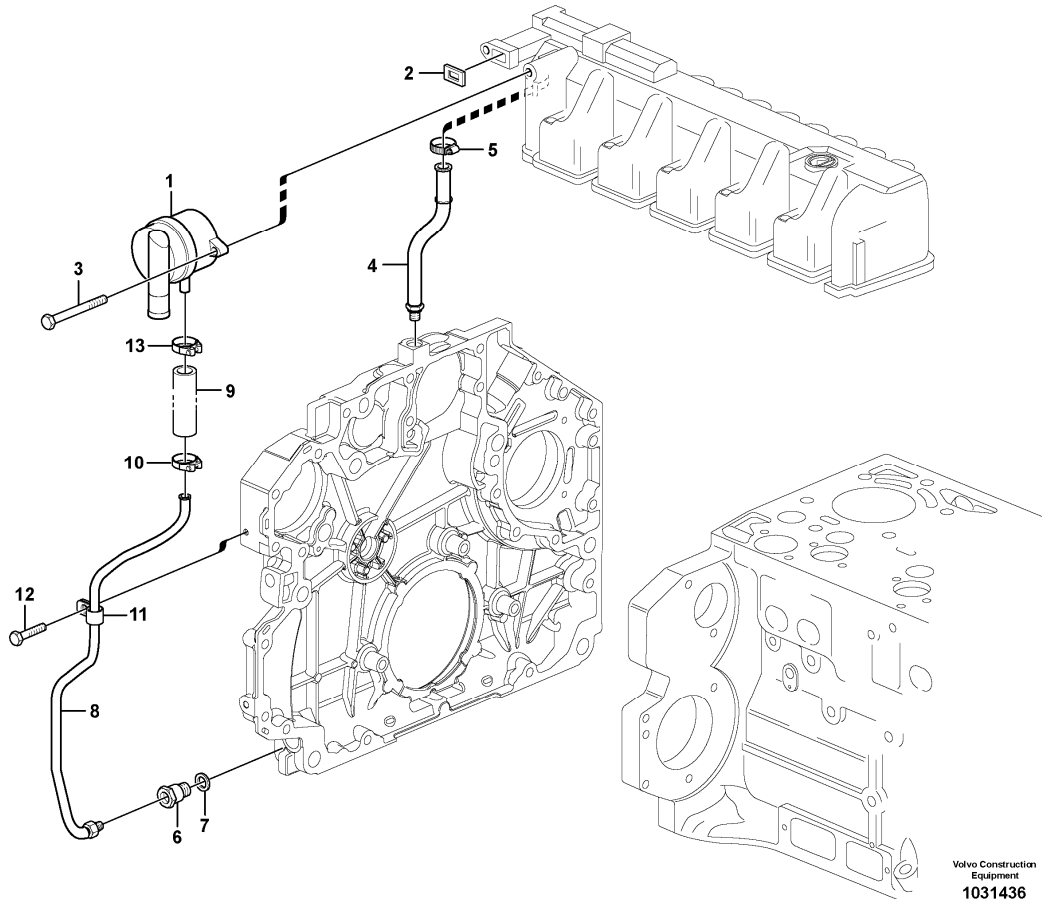

Date: 2013/11/17	Image id: 1031436	Catalogue: 20079	Model: EC240B FX
Brand: Volvo	Serial: 80361-85000	Group/Section: 212/310	Title: Crankcase ventilation

Section option	Kit	Option description
VOE8279626		Engine with Epa label EMISSION CERTIFICATED FROM EU&EPA

Q1-Q5	Option	Option description
Q1 8278626 S/N 80001-		

Pos	Part	Q1	Q2	Q3	Q4	Q5	PS	Kit	Description	Option(s)	Remark
1	VOE20930510	1							Pressure regulator		
2	VOE21038626	1							•Gasket		
3	VOE20405504	2							Screw		(VOE20792147)
4	VOE20820967	1							Oil Line		
5	VOE20799673	1							Hose Clamp		
6	VOE20841133	1							Dtt Regulator		
7	VOE20460026	1							Sealing ring		
8	VOE20904725	1							Oil Line