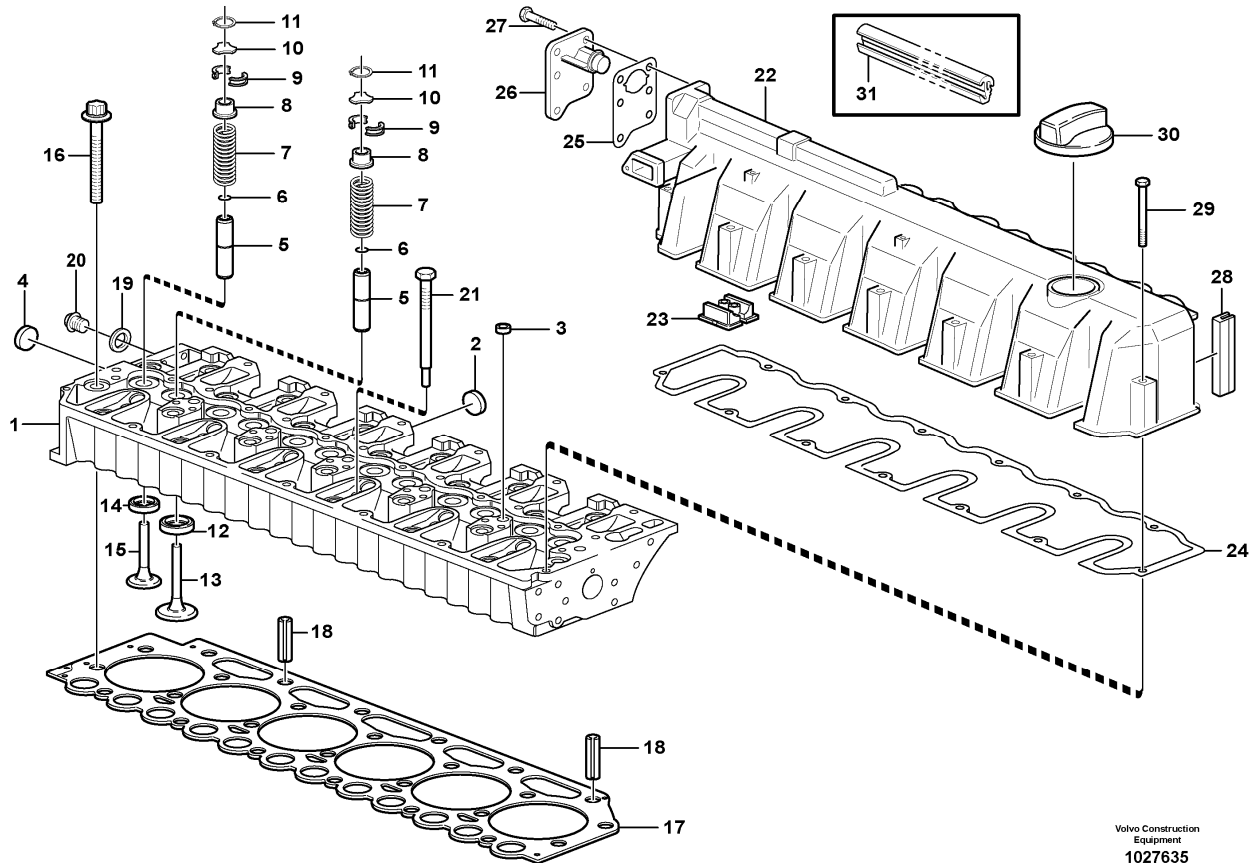

Date: 2013/11/17	Image id: 1027635	Catalogue: 20079	Model: EC240B FX
Brand: Volvo	Serial: 80361-85000	Group/Section: 211/110	Title: Cylinder head

Volvo Construction
Equipment
1027635

Section option	Kit	Option description
VOE8279626		Engine with Epa label EMISSION CERTIFICATED FROM EU&EPA

Q1-Q5	Option	Option description	
Q1 8279626 S/N 80001-	VOE8279626	Engine with Epa label EMISSION CERTIFICATED FROM EU&EPA	

Pos	Part	Q1	Q2	Q3	Q4	Q5	PS	Kit	Description	Option(s)	Remark
1	VOE20799762	1							Cylinder head		
2	VOE20799722	5							•Plug		
3	VOE20412733	5							•Core plug		
4	VOE20792165	2					SS		•Plug		
5	VOE20405897	12							•Valve guide		
6	VOE11700348	12							•O-ring		
7	VOE11700347	12							•Valve spring		
8	VOE20847155	12							•Retainer