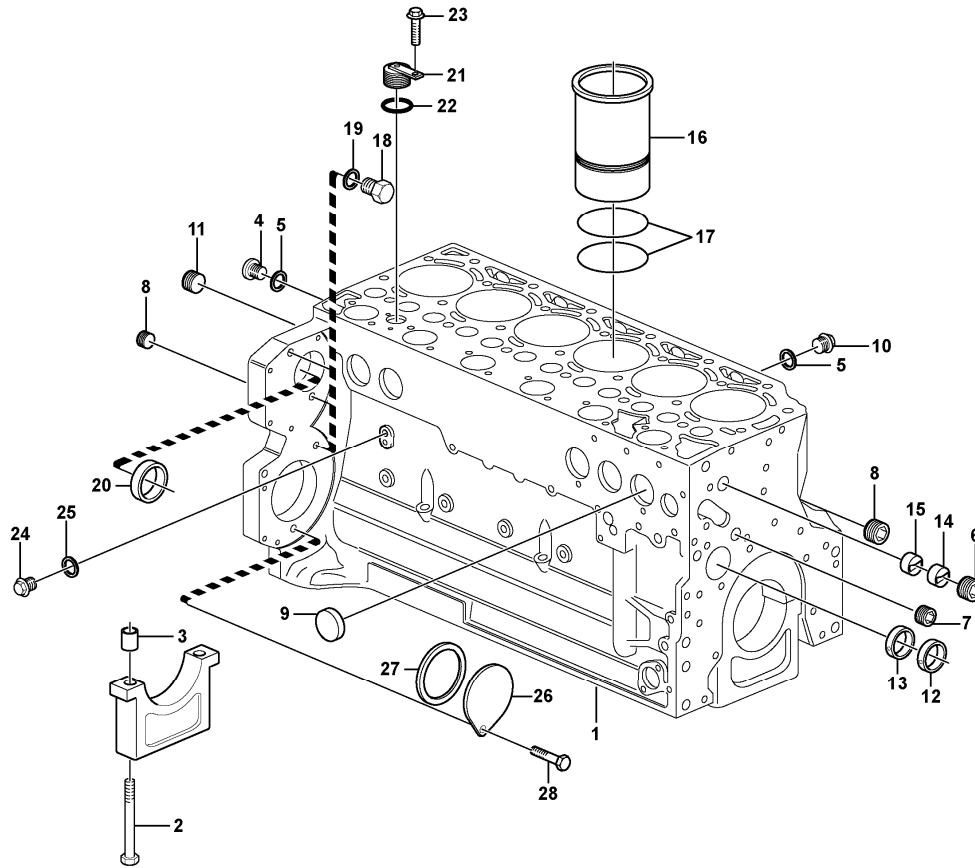

Date: 2013/11/17	Image id: 1020762	Catalogue: 20079	Model: EC240B FX
Brand: Volvo	Serial: 80361-85000	Group/Section: 212/100	Title: Cylinder block

Volvo Construction
Equipment
1020762

Section option	Kit	Option description
VOE8277587		Basic Machine EC240B
VOE8278909		Engine with Epa label EMISSION CERTIFICATED FROM EPA
VOE8278910		Engine with Eu label EMISSION CERTIFICATED FROM EU
VOE8278911		Engine without Epa label INT AND KOREAN MARKET

Q1-Q5	Option	Option description	
Q1 8277587 S/N -10813	VOE8277587	Basic Machine EC240B	
Q2 8278909 S/N 10814-	VOE8278909	Engine with Epa label EMISSION CERTIFICATED FROM EPA	
Q3 8278910 S/N 10814-	VOE8278910	Engine with Eu label EMISSION CERTIFICATED FROM EU	
Q4 8278911 S/N 10814-	VOE8278911	Engine without Epa label INT AND KOREAN MARKET	

Pos	Part	Q1	Q2	Q3	Q4	Q5	PS	Kit	Description	Option(s)	Remark