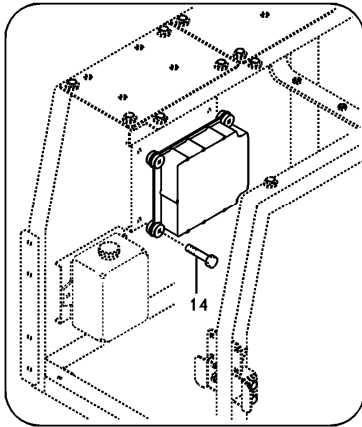

Date: 2013/11/17	Image id: 1010993	Catalogue: 20079	Model: EC240B FX
Brand: Volvo	Serial: 80361-85000	Group/Section: 210/100	Title: Engine

Volvo Construction
Equipment
1010993

Section option	Kit	Option description
VOE8277587		Basic Machine EC240B
VOE8277673	VOE14515978	Leak-off line for slope-rotator on basic machine
VOE8278909		Engine with Epa label EMISSION CERTIFICATED FROM EPA
VOE8278910		Engine with Eu label EMISSION CERTIFICATED FROM EU
VOE8278911		Engine without Epa label INT AND KOREAN MARKET