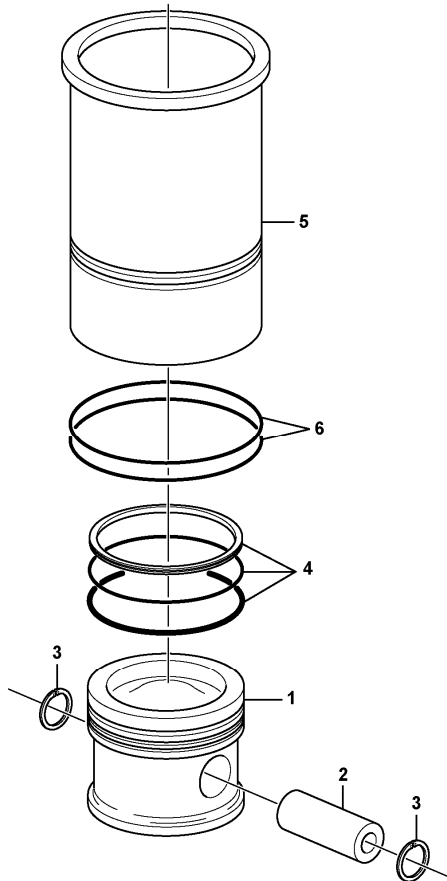

Date: 2013/11/17	Image id: 1019005	Catalogue: 20079	Model: EC240B FX
Brand: Volvo	Serial: 80361-85000	Group/Section: 213/110	Title: Cylinder liner and piston

Volvo Construction
Equipment
1019005

Section option	Kit	Option description
VOE8279626		Engine with Epa label EMISSION CERTIFICATED FROM EU&EPA

Q1-Q5	Option	Option description	
Q1 8279626 S/N 80001-	VOE8279626	Engine with Epa label EMISSION CERTIFICATED FROM EU&EPA	

Pos	Part	Q1	Q2	Q3	Q4	Q5	PS	Kit	Description	Option(s)	Remark
	VOE20865990	6							Cyl Liner Kit		
1		6					NS		•Piston		
2	VOE20405577	6							••Gudgeon pin		
3	VOE20405576	12							••Retaining ring		
4	VOE21299547	6							••Piston ring kit		(VOE20450775)
5		6					NS		•Cylinder Liner		
6	VOE20412762	12							••O-ring