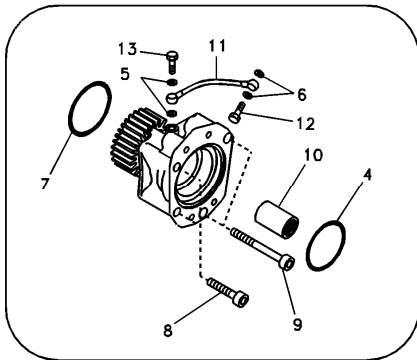

Date: 2013/11/17	Image id: 1010993	Catalogue: 20079	Model: EC240B FX
Brand: Volvo	Serial: 80361-85000	Group/Section: 210/100	Title: Engine

Volvo Construction
Equipment
1010993

Section option	Kit	Option description
VOE8277587		Basic Machine EC240B
VOE8277673	VOE14515978	Leak-off line for slope-rotator on basic machine
VOE8278909		Engine with Epa label EMISSION CERTIFICATED FROM EPA
VOE8278910		Engine with Eu label EMISSION CERTIFICATED FROM EU
VOE8278911		Engine without Epa label INT AND KOREAN MARKET