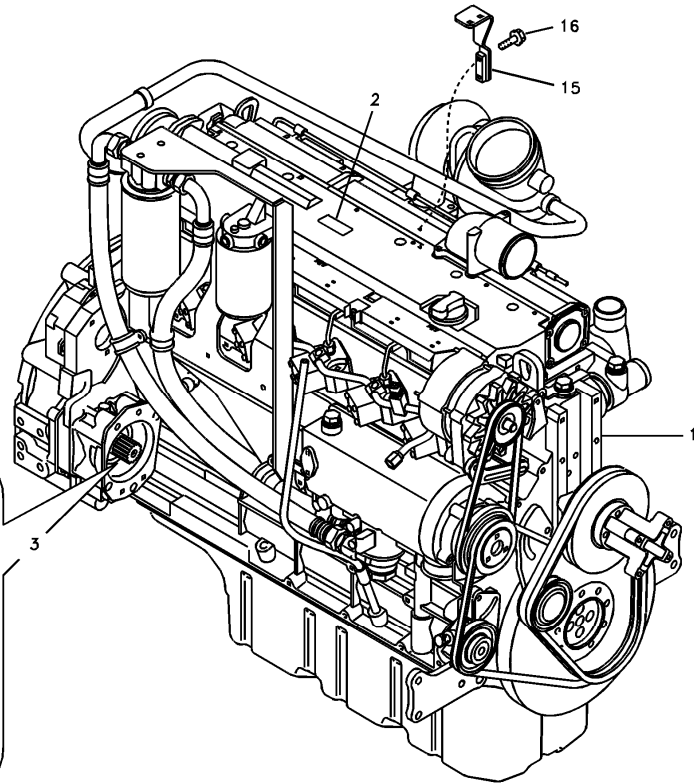

Date: 2013/11/17	Image id: 1010993	Catalogue: 20079	Model: EC240B FX
Brand: Volvo	Serial: 80361-85000	Group/Section: 210/100	Title: Engine

Volvo Construction
Equipment
1010993

Section option	Kit	Option description
VOE8277587		Basic Machine EC240B
VOE8277673	VOE14515978	Leak-off line for slope-rotator on basic machine
VOE8278909		Engine with Epa label EMISSION CERTIFICATED FROM EPA
VOE8278910		Engine with Eu label EMISSION CERTIFICATED FROM EU
VOE8278911		Engine without Epa label INT AND KOREAN MARKET