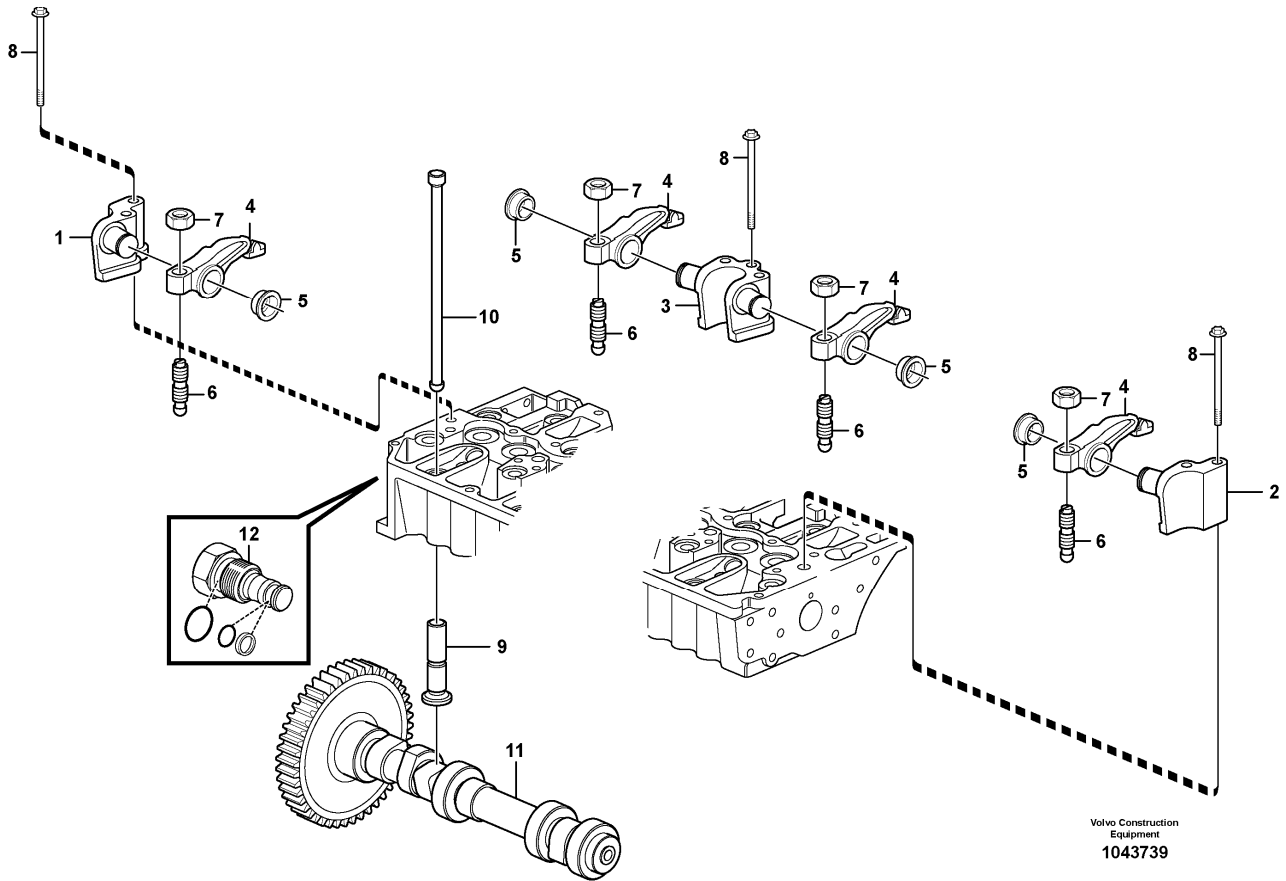

Date: 2013/11/18	Image id: 1043739	Catalogue: 20463	Model: EC240B LC
Brand: Volvo	Serial: 15001-, 35001-	Group/Section: 214/100	Title: Valve mechanism

Section option	Kit	Option description
VOE8286446		Engine without Epa label

Q1-Q5	Option	Option description
Q1 8286446	VOE8286446	Engine without Epa label

Pos	Part	Q1	Q2	Q3	Q4	Q5	PS	Kit	Description	Option(s)	Remark
1	VOE20805520	1							Rkr Arm Shaft		
2	VOE20805512	1							Rkr Arm Shaft		
3	VOE20805516	5							Rkr Arm Shaft		
4	VOE21448926	12							Rocker arm		(VOE20792876)
5	VOE20794115	12							Retaining ring		
6	VOE20913851	12							Adjusting Screw		
7	VOE11700373	12							Nut		
8	VOE20405723	14							Screw		
9	VOE20792475	12							Tappet		
10	VOE20405534	12							Push rod