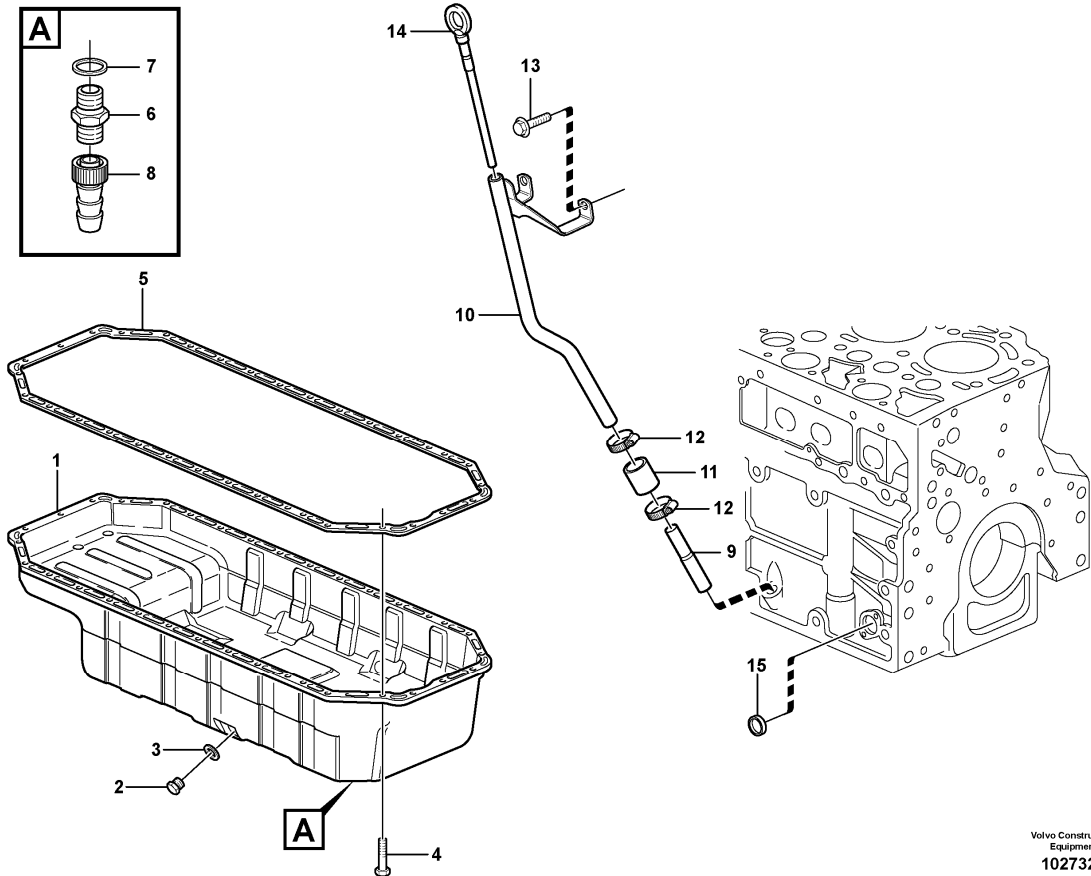

Date: 2013/11/18	Image id: 1027325	Catalogue: 20463	Model: EC240B LC
Brand: Volvo	Serial: 15001-, 35001-	Group/Section: 217/100	Title: Oil sump

Volvo Construction
Equipment
1027325

Section option	Kit	Option description
VOE8286446		Engine without Epa label

Q1-Q5	Option	Option description	
Q1 8286446	VOE8286446	Engine without Epa label	

Pos	Part	Q1	Q2	Q3	Q4	Q5	PS	Kit	Description	Option(s)	Remark
1	VOE20820918	1							Oil Pan		
2	VOE20460024	2							•Plug		
3	VOE993680	2							•Gasket		
4	VOE20405792	34							Screw		
5	VOE20405915	1							Gasket		
6	VOE20450851	1							Drain valve		
7	VOE993679	1							Gasket		
8	VOE20478246	1							Hose		
9	VOE20450869	1							Guide tube