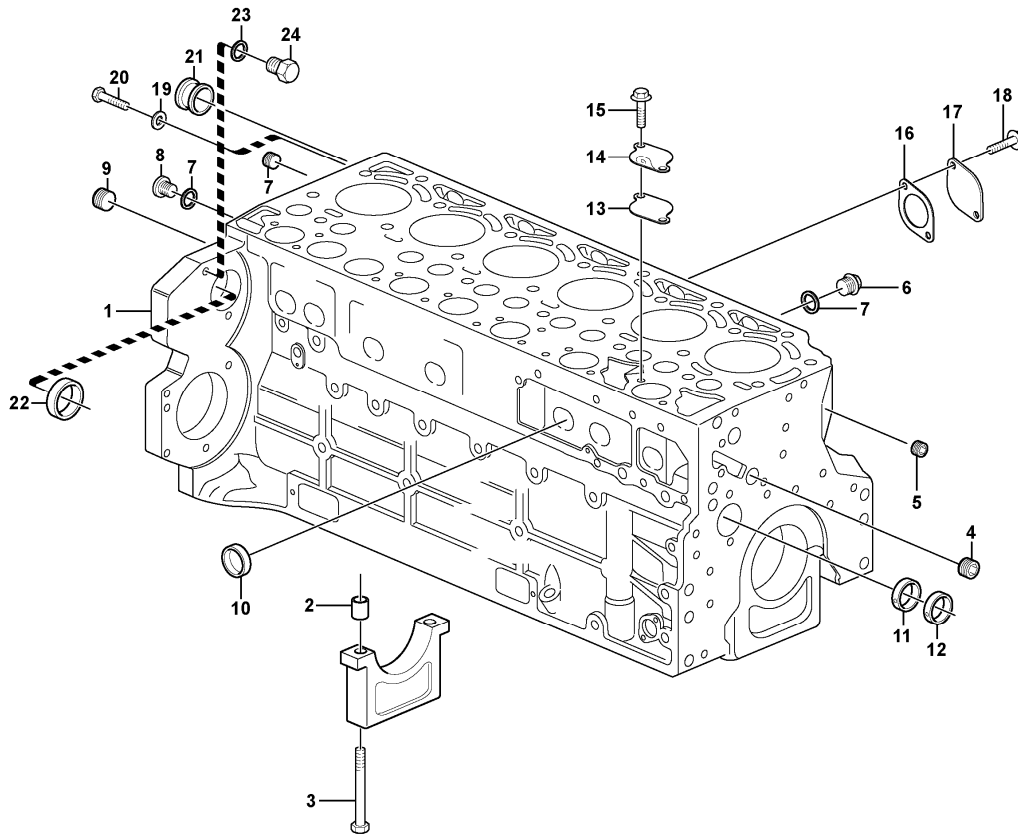

Date: 2013/11/18	Image id: 1056314	Catalogue: 20463	Model: EC240B LC
Brand: Volvo	Serial: 15001-, 35001-	Group/Section: 212/100	Title: Cylinder block

Volvo Construction
Equipment
1056314

Section option	Kit	Option description
VOE8286446		Engine without Epa label

Q1-Q5	Option	Option description	
Q1 8286446	VOE8286446	Engine without Epa label	

Pos	Part	Q1	Q2	Q3	Q4	Q5	PS	Kit	Description	Option(s)	Remark
1	VOE20851922	1							Crankcase		
2	VOE11700278	14							•Bushing		
3	VOE20405583	14							•Bolt		
4	VOE20405719	1							•Plug		
5	VOE20508600	2							•Plug		
6	VOE20405716	2							•Plug		
7	VOE13969011	3							•Gasket		
8	VOE945065	1							•Plug		
9	VOE20785813	1							•Plug