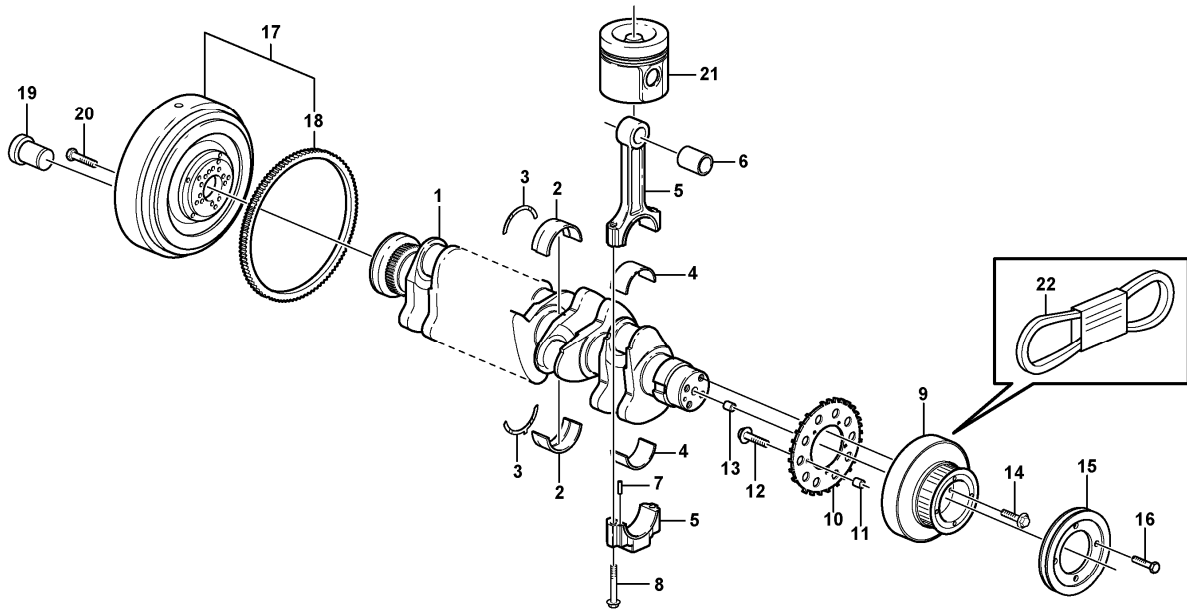

Date: 2013/11/18	Image id: 1019575	Catalogue: 20463	Model: EC240B LC
Brand: Volvo	Serial: 15001-, 35001-	Group/Section: 216/100	Title: Crankshaft and related parts

Volvo Construction
Equipment
1019575

Section option	Kit	Option description
VOE8286446		Engine without Epa label

Q1-Q5	Option	Option description
Q1 8286446	VOE8286446	Engine without Epa label

Pos	Part	Q1	Q2	Q3	Q4	Q5	PS	Kit	Description	Option(s)	Remark
1	VOE21245957	1							Crankshaft		
2	VOE21141948	7							Main bearing		STD = 85,00 MM
2	VOE21234191	REQ							Main bearing		U SZ = 84,75 MM
2	VOE20405541	REQ							Main bearing		U SZ = 84,50 MM
3	VOE21141955	12							Raceway washer		STD = 2,9 MM
3	VOE21141963	REQ							Raceway washer		O SZ = 3,1 MM
4	VOE20766790	6							Big-end Bearing		STD = 68,00 MM
4	VOE20790423	REQ							Big-end Bearing		U SZ = 67,75 MM
4	VOE20790428	REQ							Big-end Bearing		U SZ = 67,50 MM