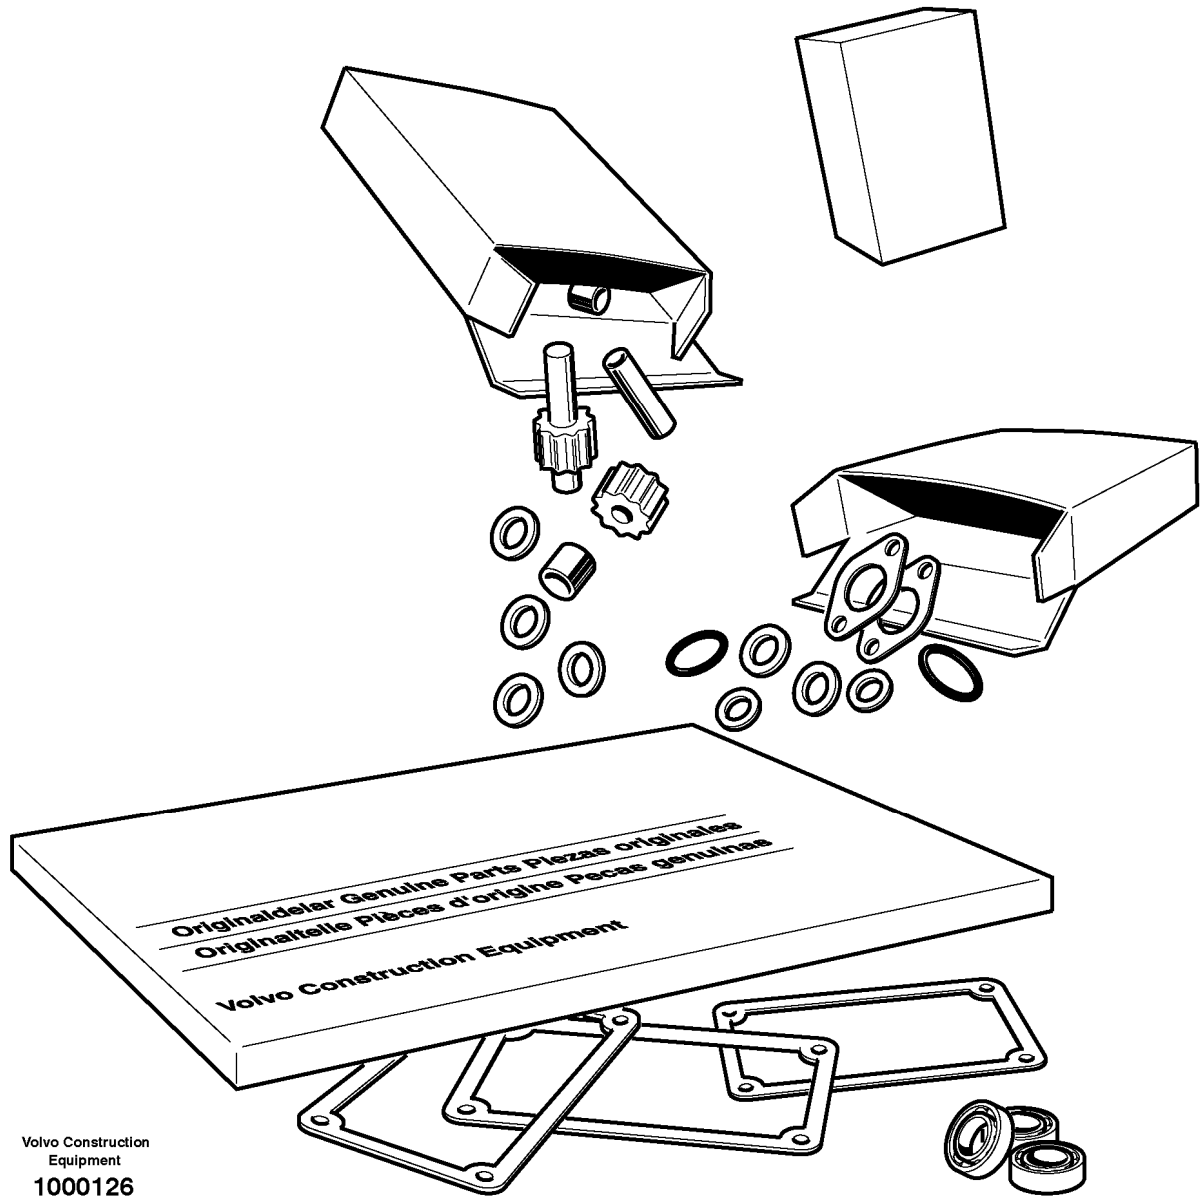

Date: 2013/11/18	Image id: 1000126	Catalogue: 20463	Model: EC240B LC
Brand: Volvo	Serial: 15001-, 35001-	Group/Section: 210/300	Title: Repair kits for engine

Volvo Construction
Equipment
1000126

Pos	Part	Q1	Q2	Q3	Q4	Q5	PS	Kit	Description	Option(s)	Remark
	VOE15011490	1							Overhaul kit		
	VOE15011483	1							•Cylinder head kit		
	VOE20865990	6							•Cyl Liner Kit