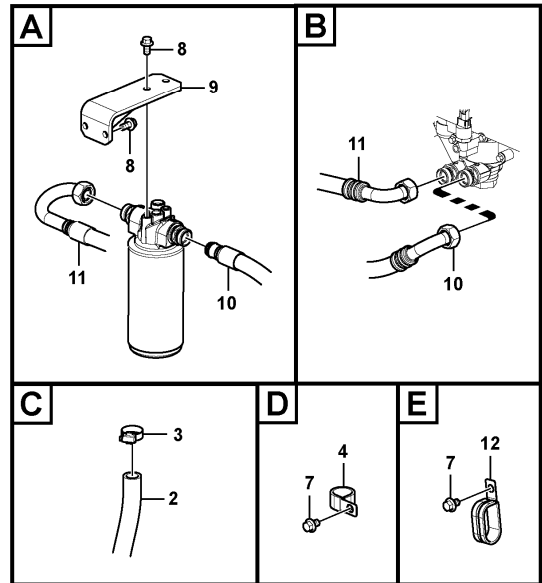

Date: 2013/11/18	Image id: 1049394	Catalogue: 20463	Model: EC240B LC
Brand: Volvo	Serial: 15001-, 35001-	Group/Section: 210/100	Title: Engine

Volvo Construction
Equipment
1049394

Section option	Kit	Option description
VOE8286446		Engine without Epa label

Q1-Q5	Option	Option description	
Q1 8286446	VOE8286446	Engine without Epa label	

Pos	Part	Q1	Q2	Q3	Q4	Q5	PS	Kit	Description	Option(s)	Remark
1	VOE14536074	1							Engine		
2	VOE14880502	1							Hose		
3	VOE943475	1							Hose clamp		
4	VOE14500297	1							Clip		
5	VOE947760	6							Flange screw		
6	VOE965180	1							Flange screw		
7	VOE946471	2							Flange screw		
8	VOE946441	4							Flange screw		
9	VOE14578418	1					NS		Bracket