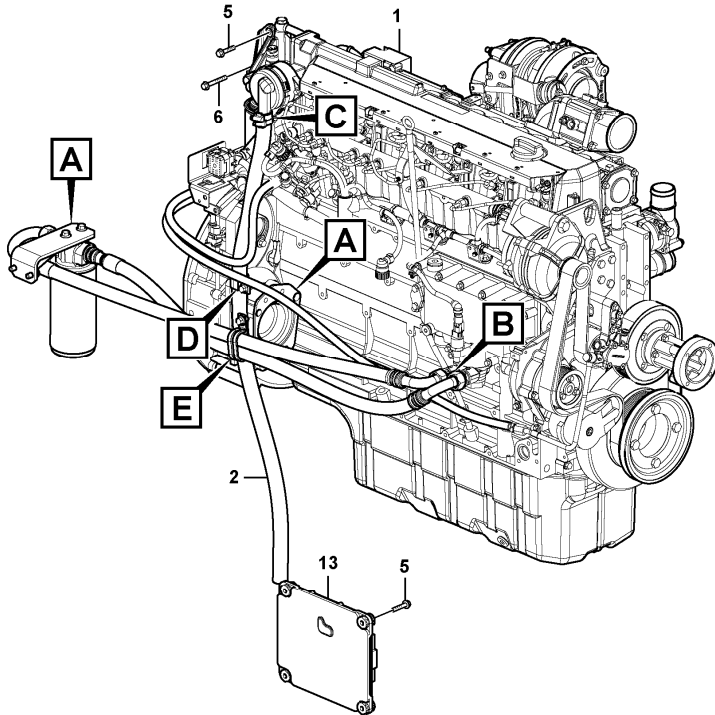

Date: 2013/11/18	Image id: 1049394	Catalogue: 20463	Model: EC240B LC
Brand: Volvo	Serial: 15001-, 35001-	Group/Section: 210/100	Title: Engine

Volvo Construction
Equipment
1049394

Section option	Kit	Option description
VOE8286446		Engine without Epa label

Date: 2013/11/18	Image id: 1055612	Catalogue: 20463	Model: EC240B LC
Brand: Volvo	Serial: 15001-, 35001-	Group/Section: 210/200	Title: Engine

Volvo Construction
Equipment
1055612

Section option	Kit	Option description
VOE8286446		Engine without Epa label