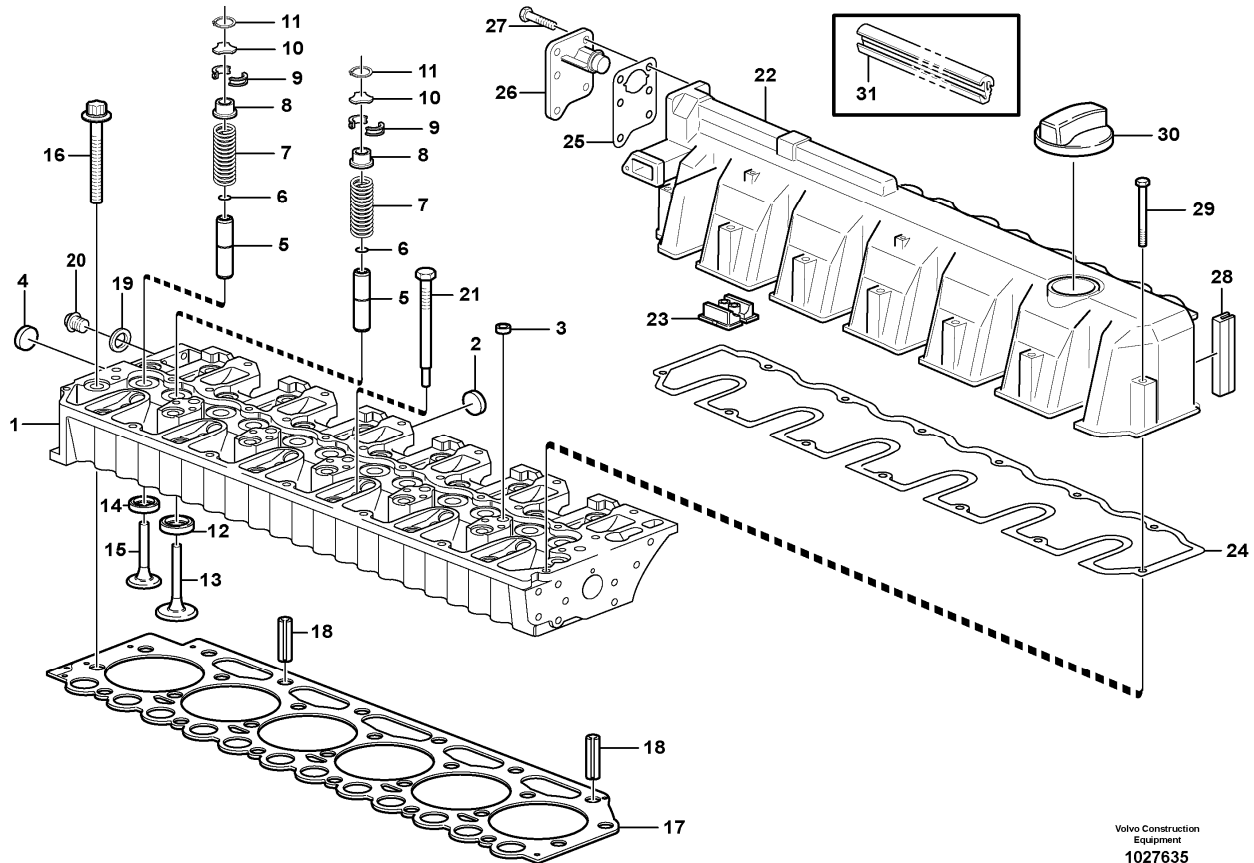

Date: 2013/11/18	Image id: 1027635	Catalogue: 20463	Model: EC240B LC
Brand: Volvo	Serial: 15001-, 35001-	Group/Section: 211/100	Title: Cylinder head

Volvo Construction
Equipment
1027635

Section option	Kit	Option description
VOE8286446		Engine without Epa label