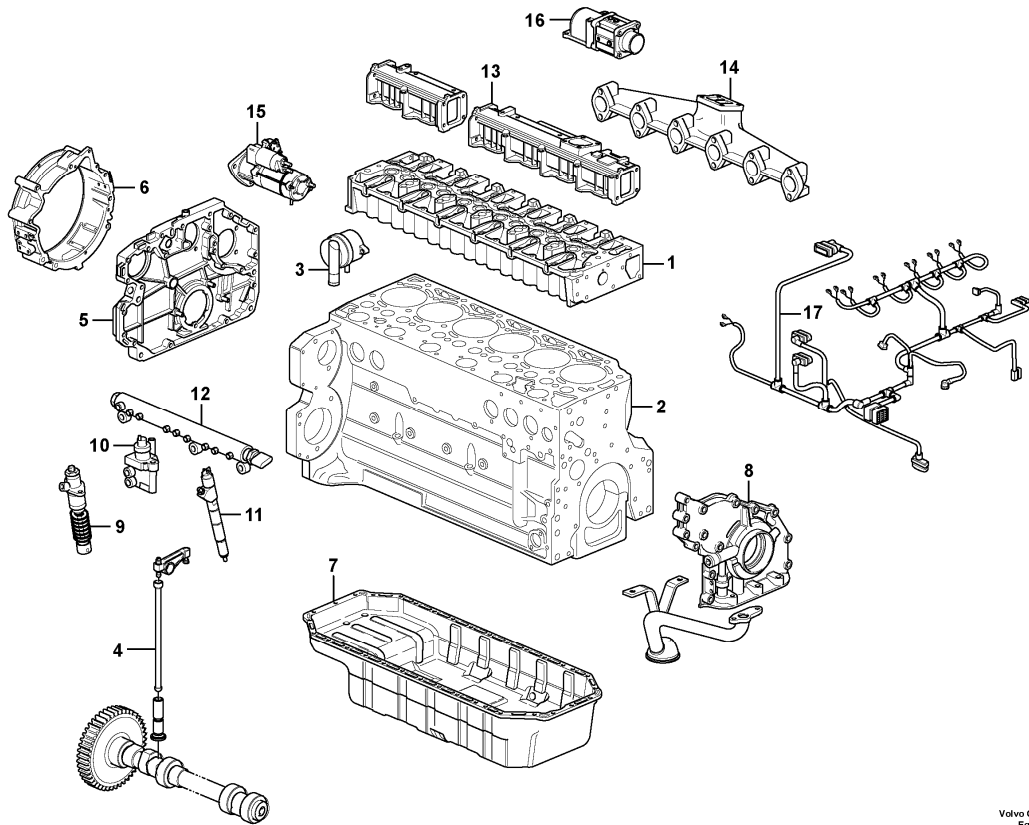

Date: 2013/11/18	Image id: 1049394	Catalogue: 20463	Model: EC240B LC
Brand: Volvo	Serial: 15001-, 35001-	Group/Section: 210/100	Title: Engine

Volvo Construction
Equipment
1049394

Section option	Kit	Option description
VOE8286446		Engine without Epa label

Q1-Q5	Option	Option description	
Q1 8286446	VOE8286446	Engine without Epa label	

Pos	Part	Q1	Q2	Q3	Q4	Q5	PS	Kit	Description	Option(s)	Remark
1	VOE14536074	1							Engine		
2	VOE14880502	1							Hose		
3	VOE943475	1							Hose clamp		
4	VOE14500297	1							Clip		
5	VOE947760	6							Flange screw		
6	VOE965180	1							Flange screw		
7	VOE946471	2							Flange screw		
8	VOE946441	4							Flange screw		
9	VOE14578418	1					NS		Bracket		

Date: 2013/11/18	Image id: 1055612	Catalogue: 20463	Model: EC240B LC
Brand: Volvo	Serial: 15001-, 35001-	Group/Section: 210/200	Title: Engine

Volvo Construction
Equipment
1055612

Section option	Kit	Option description
VOE8286446		Engine without Epa label

Date: 2013/11/18	Image id: 1027635	Catalogue: 20463	Model: EC240B LC
Brand: Volvo	Serial: 15001-, 35001-	Group/Section: 211/100	Title: Cylinder head

Volvo Construction
Equipment
1027635

Section option	Kit	Option description
VOE8286446		Engine without Epa label