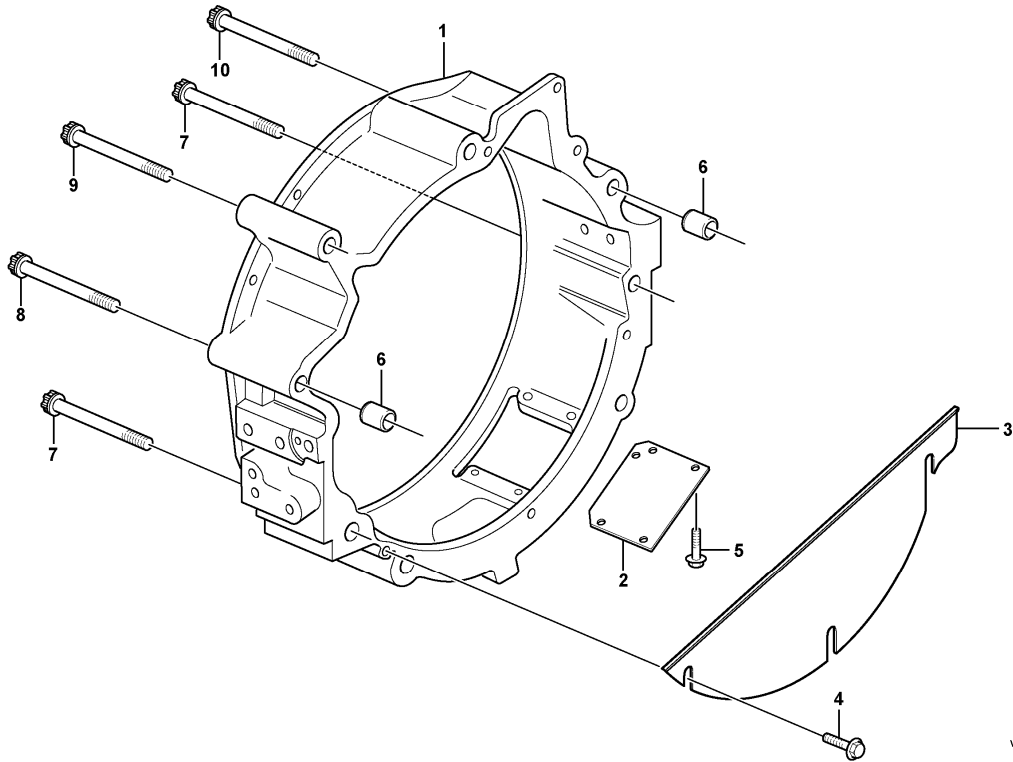

Date: 2013/11/18	Image id: 1051940	Catalogue: 20463	Model: EC240B LC
Brand: Volvo	Serial: 15001-, 35001-	Group/Section: 216/200	Title: Flywheel housing

Volvo Construction
Equipment
1051940

Section option	Kit	Option description
VOE8286446		Engine without Epa label

Q1-Q5	Option	Option description	
Q1 8286446	VOE8286446	Engine without Epa label	

Pos	Part	Q1	Q2	Q3	Q4	Q5	PS	Kit	Description	Option(s)	Remark
1	VOE20450790	1							Flywheel housing		
2	VOE20547288	1							Cover Plate		
3	VOE20459989	1							Cover		
4	VOE20405729	3							Screw		(VOE20544191)
5	VOE20405729	4							Screw		
6	VOE20585971	2							Bushing		
7	VOE20405710	2							Screw		
8	VOE20405714	1							Screw		
9	VOE20405715	2							Screw