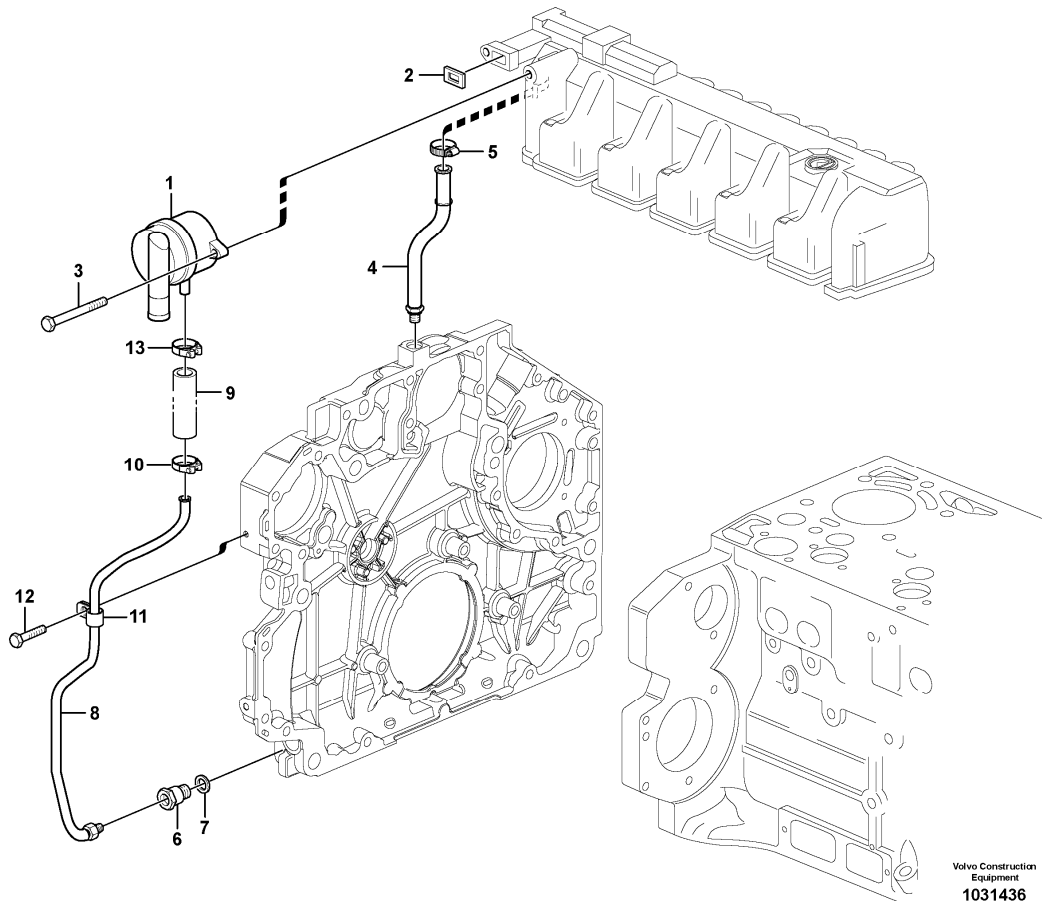

Date: 2013/11/18	Image id: 1031436	Catalogue: 20463	Model: EC240B LC
Brand: Volvo	Serial: 15001-, 35001-	Group/Section: 212/300	Title: Crankcase ventilation

Section option	Kit	Option description
VOE8286446		Engine without Epa label

Q1-Q5	Option	Option description	
Q1 8286446	VOE8286446	Engine without Epa label	

Pos	Part	Q1	Q2	Q3	Q4	Q5	PS	Kit	Description	Option(s)	Remark
1	VOE20930510	1							Pressure regulator		
2	VOE21038626	1							•Gasket		
3	VOE20405504	2							Screw		
4	VOE20820967	1							Oil Line		
5	VOE20799673	1							Hose Clamp		
6	VOE20841133	1							Dtt Regulator		
7	VOE20460026	1							Sealing ring		
8	VOE20904725	1							Oil Line		
9	VOE20821091	1					NS		•Rubber hose