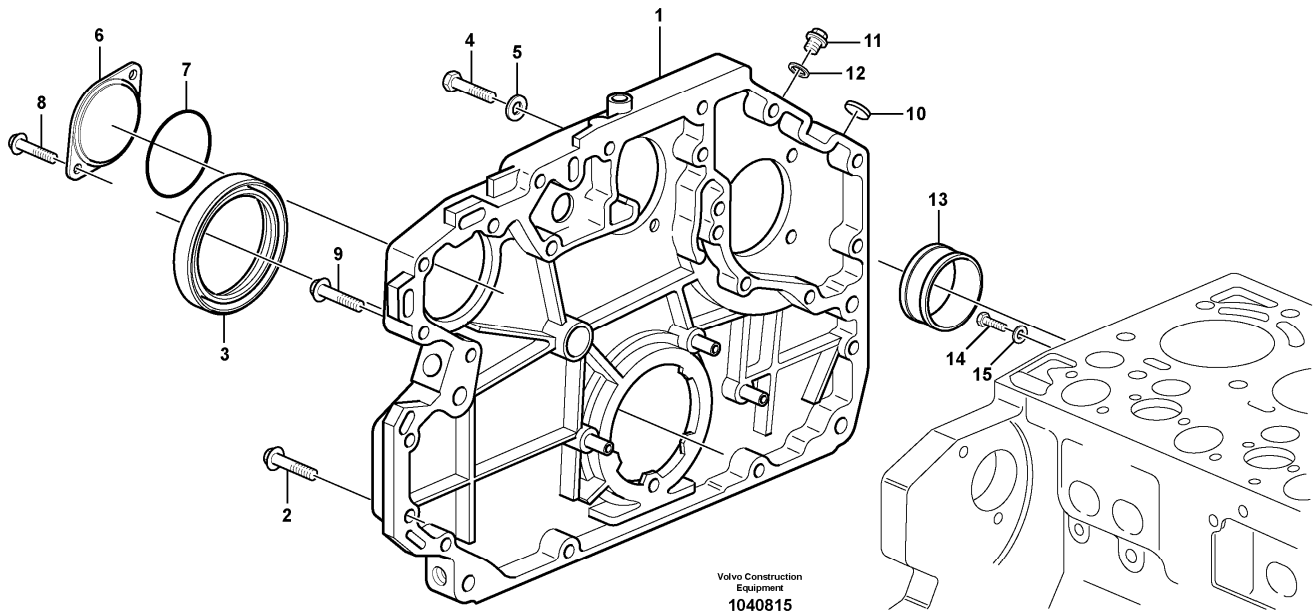

Date: 2013/11/18	Image id: 1040815	Catalogue: 20463	Model: EC240B LC
Brand: Volvo	Serial: 15001-, 35001-	Group/Section: 215/100	Title: Timing gear casing

Section option	Kit	Option description
VOE8286446		Engine without Epa label

Q1-Q5	Option	Option description	
Q1 8286446	VOE8286446	Engine without Epa label	

Pos	Part	Q1	Q2	Q3	Q4	Q5	PS	Kit	Description	Option(s)	Remark
1	VOE20972356	1							Timing gear casing		
2	VOE20412324	12							Screw		
3	VOE20412286	1							Sealing ring		
4	VOE20534597	2							Screw		
5	VOE13955900	2							Washer		
6	VOE20950063	1							Cover		
7	VOE20405652	1							Sealing ring		
8	VOE20405709	2							Screw		
9	VOE20405709	1							Screw