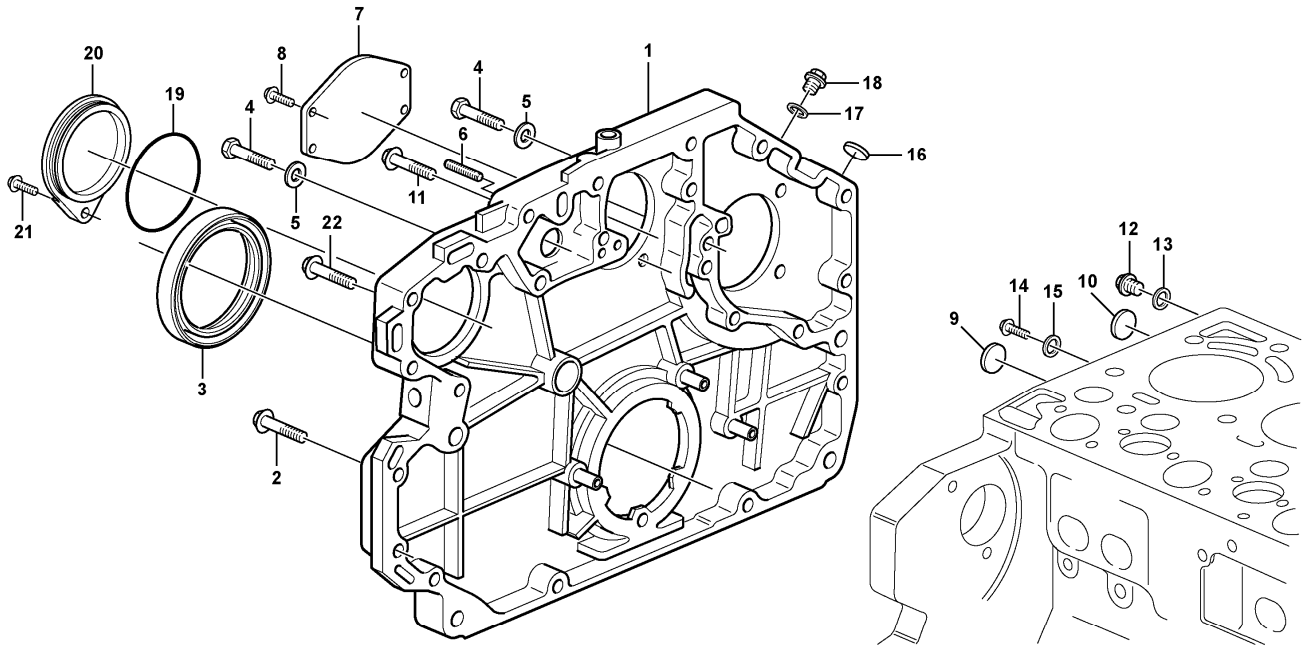

Date: 2013/11/18	Image id: 1020934	Catalogue: 56140	Model: EC240B LC
Brand: Volvo	Serial: 10001-12640, 30001-30258	Group/Section: 215/100	Title: Timing gear casing

Volvo Construction
Equipment
1020934

Section option	Kit	Option description
VOE8277587		Basic Machine EC240B
VOE8278909		Engine with Epa label EMISSION CERTIFICATED FROM EPA
VOE8278910		Engine with Eu label EMISSION CERTIFICATED FROM EU
VOE8278911		Engine without Epa label INT AND KOREAN MARKET

Q1-Q5	Option	Option description	
Q1 8277587 S/N -10813	VOE8277587	Basic Machine EC240B	
Q2 8278909 S/N 10814-	VOE8278909	Engine with Epa label EMISSION CERTIFICATED FROM EPA	
Q3 8278910 S/N 10814-	VOE8278910	Engine with Eu label EMISSION CERTIFICATED FROM EU	
Q4 8278911 S/N 10814-	VOE8278911	Engine without Epa label INT AND KOREAN MARKET