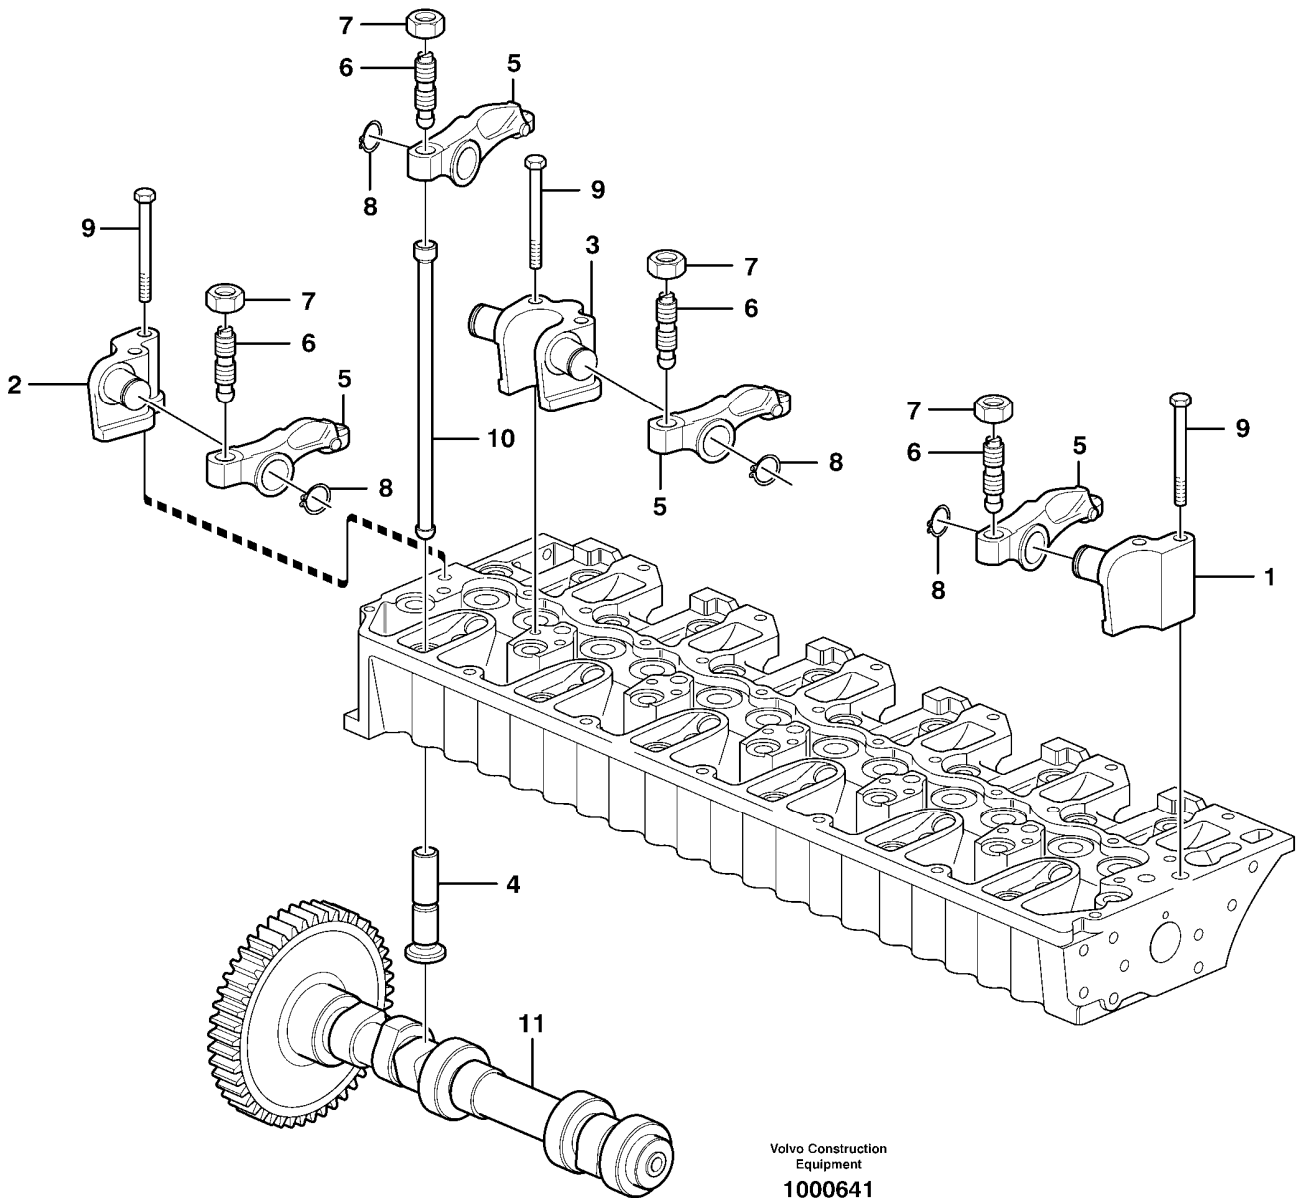

Date: 2013/11/18	Image id: 1000641	Catalogue: 56140	Model: EC240B LC
Brand: Volvo	Serial: 10001-12640, 30001-30258	Group/Section: 214/100	Title: Valve mechanism

Volvo Construction
Equipment
1000641

Section option	Kit	Option description
VOE8277587		Basic Machine EC240B
VOE8278909		Engine with Epa label EMISSION CERTIFICATED FROM EPA
VOE8278910		Engine with Eu label EMISSION CERTIFICATED FROM EU
VOE8278911		Engine without Epa label INT AND KOREAN MARKET

Q1-Q5	Option	Option description	
Q1 8277587 S/N	VOE8277587	Basic Machine EC240B