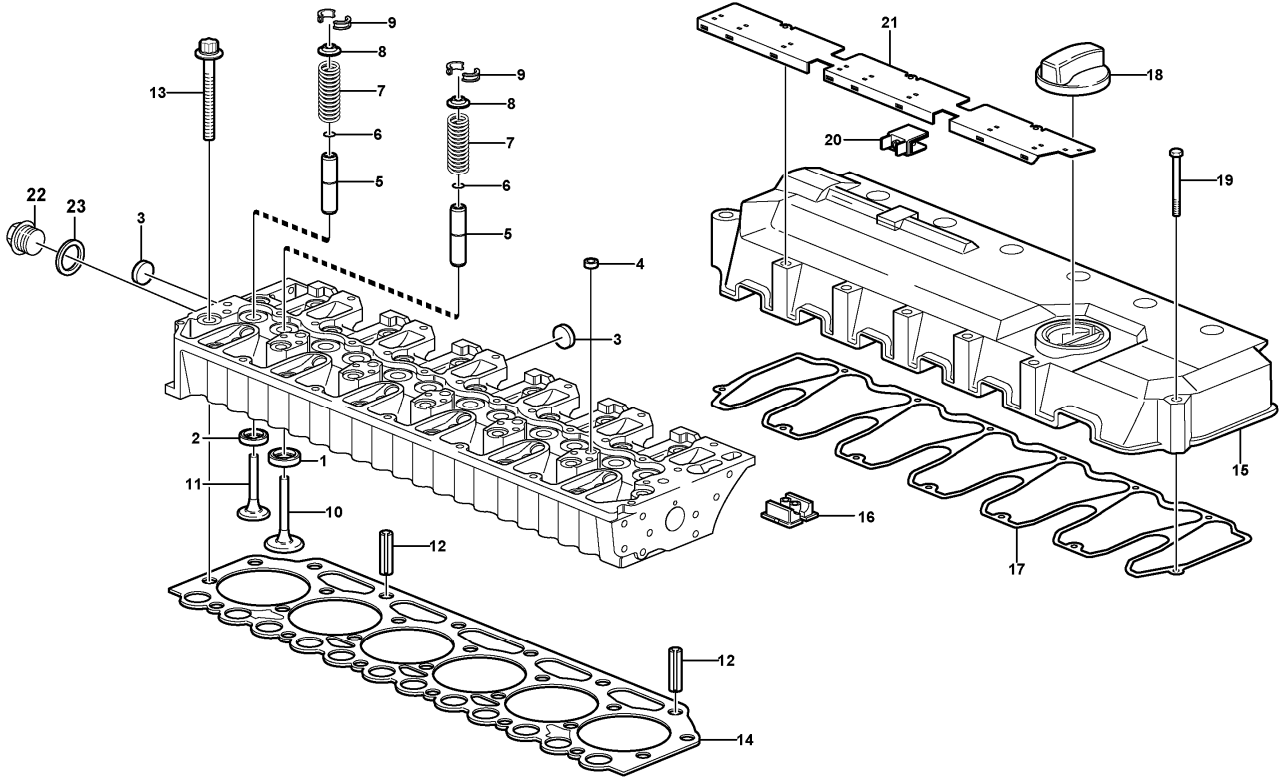

Date: 2013/11/18	Image id: 1017761	Catalogue: 56140	Model: EC240B LC
Brand: Volvo	Serial: 10001-12640, 30001-30258	Group/Section: 211/100	Title: Cylinder head

Volvo Construction
Equipment
1017761

Section option	Kit	Option description
VOE8277587		Basic Machine EC240B
VOE8278909		Engine with Epa label EMISSION CERTIFICATED FROM EPA
VOE8278910		Engine with Eu label EMISSION CERTIFICATED FROM EU
VOE8278911		Engine without Epa label INT AND KOREAN MARKET

Q1-Q5	Option	Option description	
Q1 8277587 S/N -10813	VOE8277587	Basic Machine EC240B	
Q2 8278909 S/N 10814-	VOE8278909	Engine with Epa label EMISSION CERTIFICATED FROM EPA	
Q3 8278910 S/N 10814-	VOE8278910	Engine with Eu label EMISSION CERTIFICATED FROM EU	
Q4 8278911 S/N 10814-	VOE8278911	Engine without Epa label INT AND KOREAN MARKET