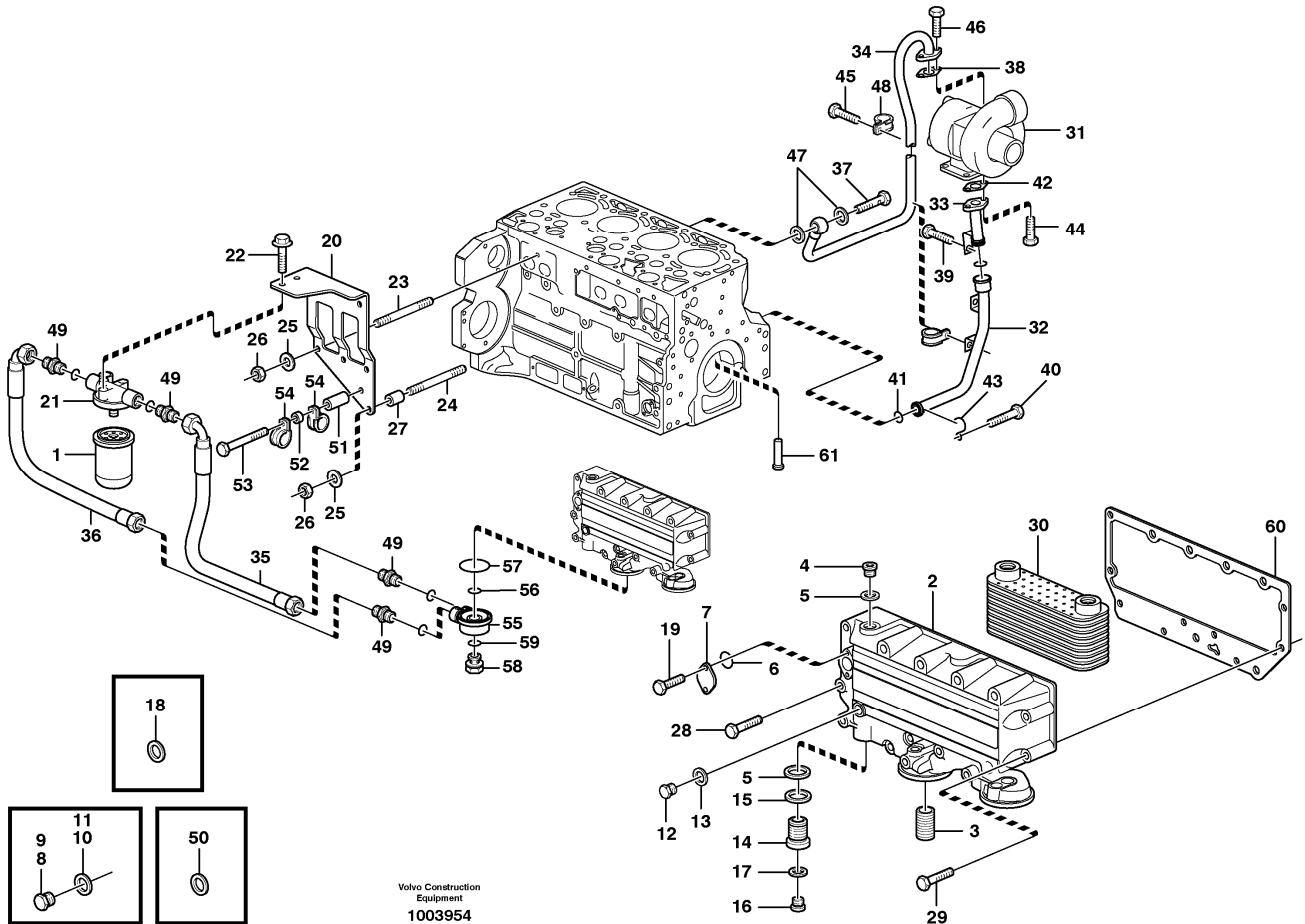

Date: 2013/11/18	Image id: 1003954	Catalogue: 56140	Model: EC240B LC
Brand: Volvo	Serial: 10001-12640, 30001-30258	Group/Section: 221/100	Title: Lubricating oil system

Section option	Kit	Option description
VOE8277587		Basic Machine EC240B
VOE8278909		Engine with Epa label EMISSION CERTIFICATED FROM EPA
VOE8278910		Engine with Eu label EMISSION CERTIFICATED FROM EU
VOE8278911		Engine without Epa label INT AND KOREAN MARKET

Q1-Q5	Option	Option description	
Q1 8277587 S/N -10813	VOE8277587	Basic Machine EC240B	
Q2 8278909 S/N 10814-	VOE8278909	Engine with Epa label EMISSION CERTIFICATED FROM EPA	
Q3 8278910 S/N 10814-	VOE8278910	Engine with Eu label EMISSION CERTIFICATED FROM EU	
Q4 8278911 S/N 10814-	VOE8278911	Engine without Epa label INT AND KOREAN MARKET