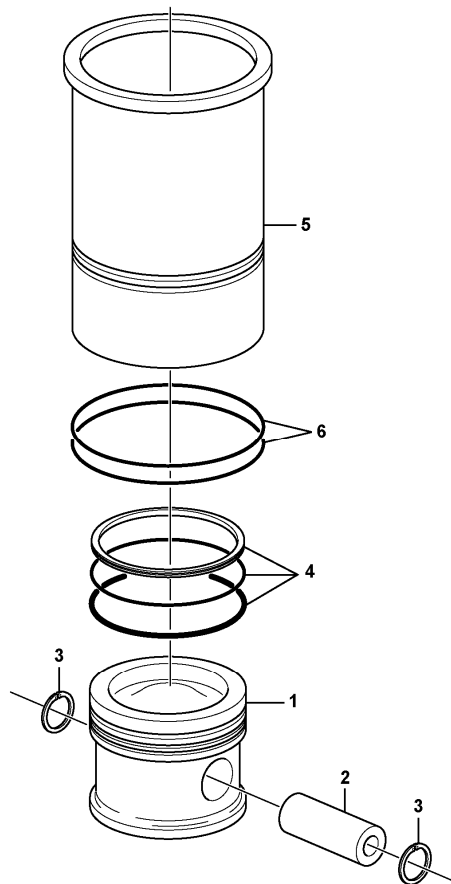

Date: 2013/11/18	Image id: 1019005	Catalogue: 56140	Model: EC240B LC
Brand: Volvo	Serial: 10001-12640, 30001-30258	Group/Section: 213/100	Title: Cylinder liner and piston

Volvo Construction
Equipment
1019005

Section option	Kit	Option description
VOE8277587		Basic Machine EC240B
VOE8278909		Engine with Epa label EMISSION CERTIFICATED FROM EPA
VOE8278910		Engine with Eu label EMISSION CERTIFICATED FROM EU
VOE8278911		Engine without Epa label INT AND KOREAN MARKET

Q1-Q5	Option	Option description	
Q1 8277587 S/N -10813	VOE8277587	Basic Machine EC240B	
Q2 8278909 S/N 10814-	VOE8278909	Engine with Epa label EMISSION CERTIFICATED FROM EPA	
Q3 8278910 S/N 10814-	VOE8278910	Engine with Eu label EMISSION CERTIFICATED FROM EU	
Q4 8278911 S/N 10814-	VOE8278911	Engine without Epa label INT AND KOREAN MARKET