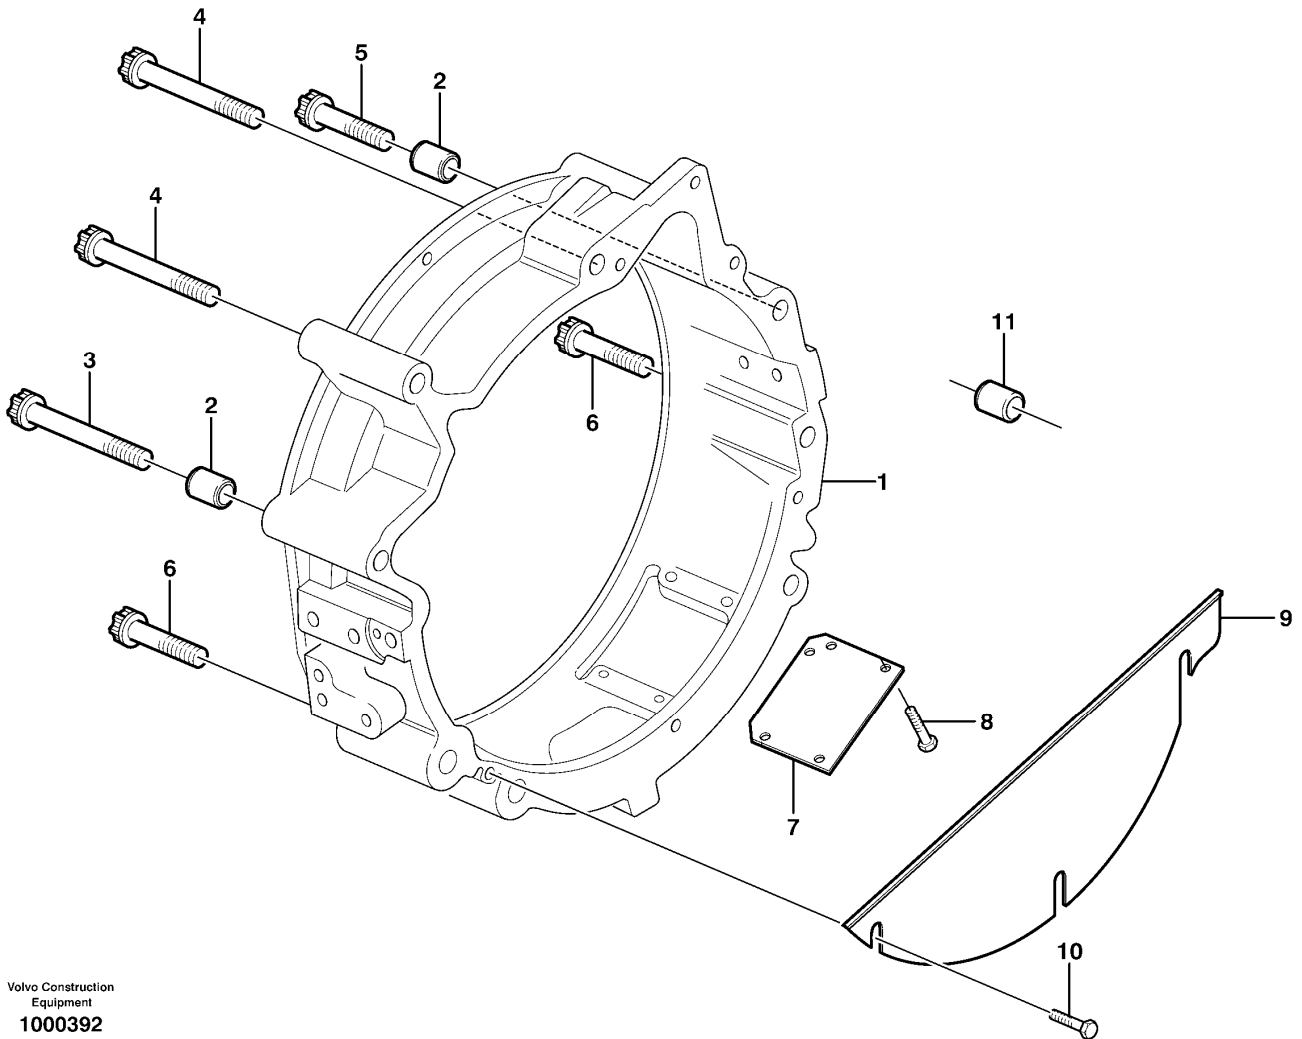

Date: 2013/11/18	Image id: 1000392	Catalogue: 56140	Model: EC240B LC
Brand: Volvo	Serial: 10001-12640, 30001-30258	Group/Section: 216/200	Title: Flywheel housing

Section option	Kit	Option description
VOE8277587		Basic Machine EC240B
VOE8278909		Engine with Epa label EMISSION CERTIFICATED FROM EPA
VOE8278910		Engine with Eu label EMISSION CERTIFICATED FROM EU
VOE8278911		Engine without Epa label INT AND KOREAN MARKET

Q1-Q5	Option	Option description	
Q1 8277587 S/N -10813	VOE8277587	Basic Machine EC240B	
Q2 8278909 S/N 10814-	VOE8278909	Engine with Epa label EMISSION CERTIFICATED FROM EPA	
Q3 8278910 S/N	VOE8278910	Engine with Eu label EMISSION CERTIFICATED FROM EU