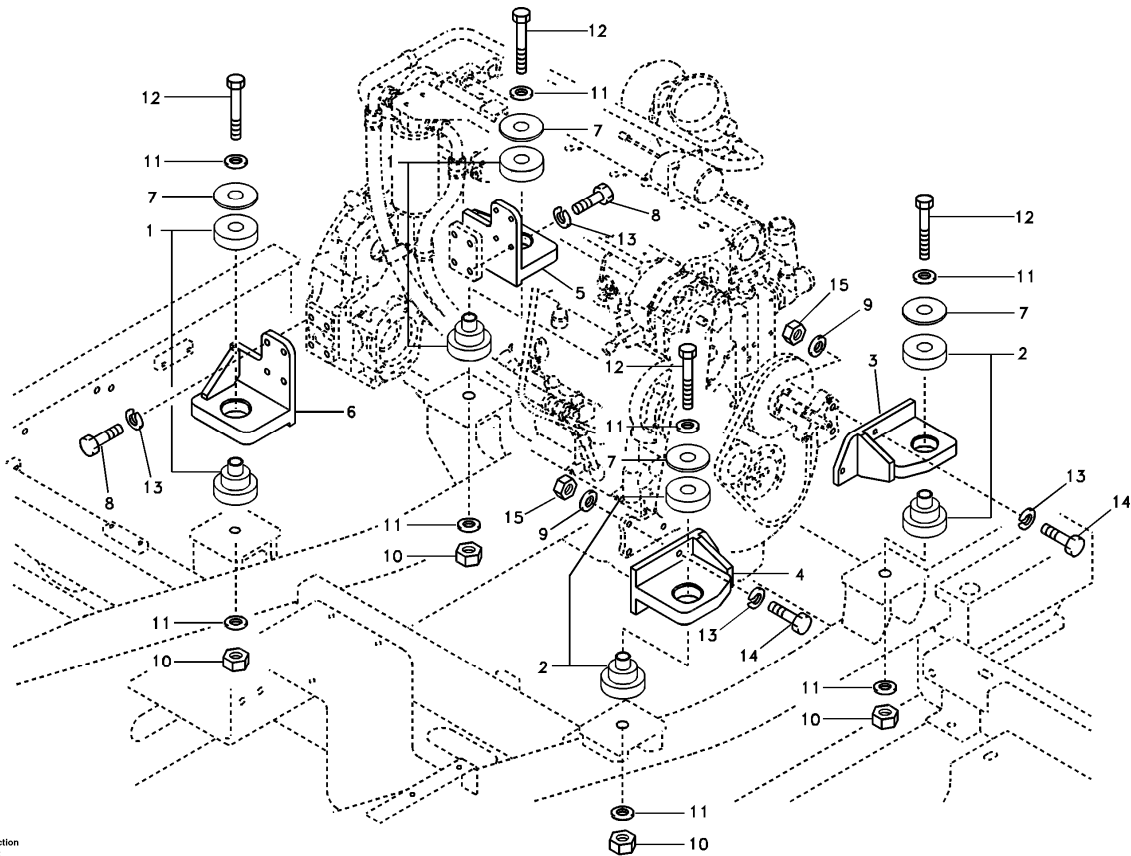

Date: 2013/11/18	Image id: 1003158	Catalogue: 56140	Model: EC240B LC
Brand: Volvo	Serial: 10001-12640, 30001-30258	Group/Section: 218/100	Title: Engine mount

Section option	Kit	Option description
VOE8277587		Basic Machine EC240B

Q1-Q5	Option	Option description	
Q1 8277587	VOE8277587	Basic Machine EC240B	

Pos	Part	Q1	Q2	Q3	Q4	Q5	PS	Kit	Description	Option(s)	Remark
1	VOE14526155	2							Cushion		
2	VOE14528380	2							Cushion		
3	VOE14501324	1							Bracket		NA S/N 10001-11915 EU S/N 10001-11801 INT S/N 10001-11910 CHN S/N 30001-30135
	VOE14528910	1							Bracket		NA S/N 11916- EU S/N 11802- INT S/N 11911- CHN S/N 30136-