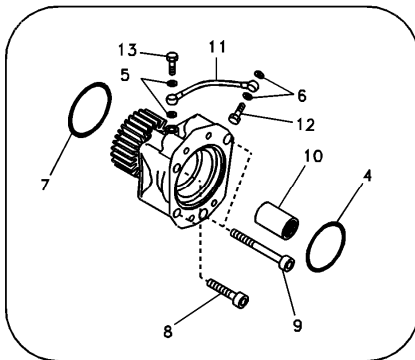

Date: 2013/11/18	Image id: 1010993	Catalogue: 56140	Model: EC240B LC
Brand: Volvo	Serial: 10001-12640, 30001-30258	Group/Section: 210/100	Title: Engine

Volvo Construction
Equipment
1010993

Section option	Kit	Option description
VOE8277587		Basic Machine EC240B
VOE8277673	VOE14515978	Leak-off line for slope-rotator on basic machine
VOE8278909		Engine with Epa label EMISSION CERTIFICATED FROM EPA
VOE8278910		Engine with Eu label EMISSION CERTIFICATED FROM EU
VOE8278911		Engine without Epa label INT AND KOREAN MARKET

Q1-Q5	Option	Option description	
Q1 8277587 S/N -10813	VOE8277587	Basic Machine EC240B	
Q2 8278909 S/N 10814-	VOE8278909	Engine with Epa label EMISSION CERTIFICATED FROM EPA	
Q3 8278910 S/N 10814-	VOE8278910	Engine with Eu label EMISSION CERTIFICATED FROM EU	
Q4 8278911 S/N 10814-	VOE8278911	Engine without Epa label INT AND KOREAN MARKET