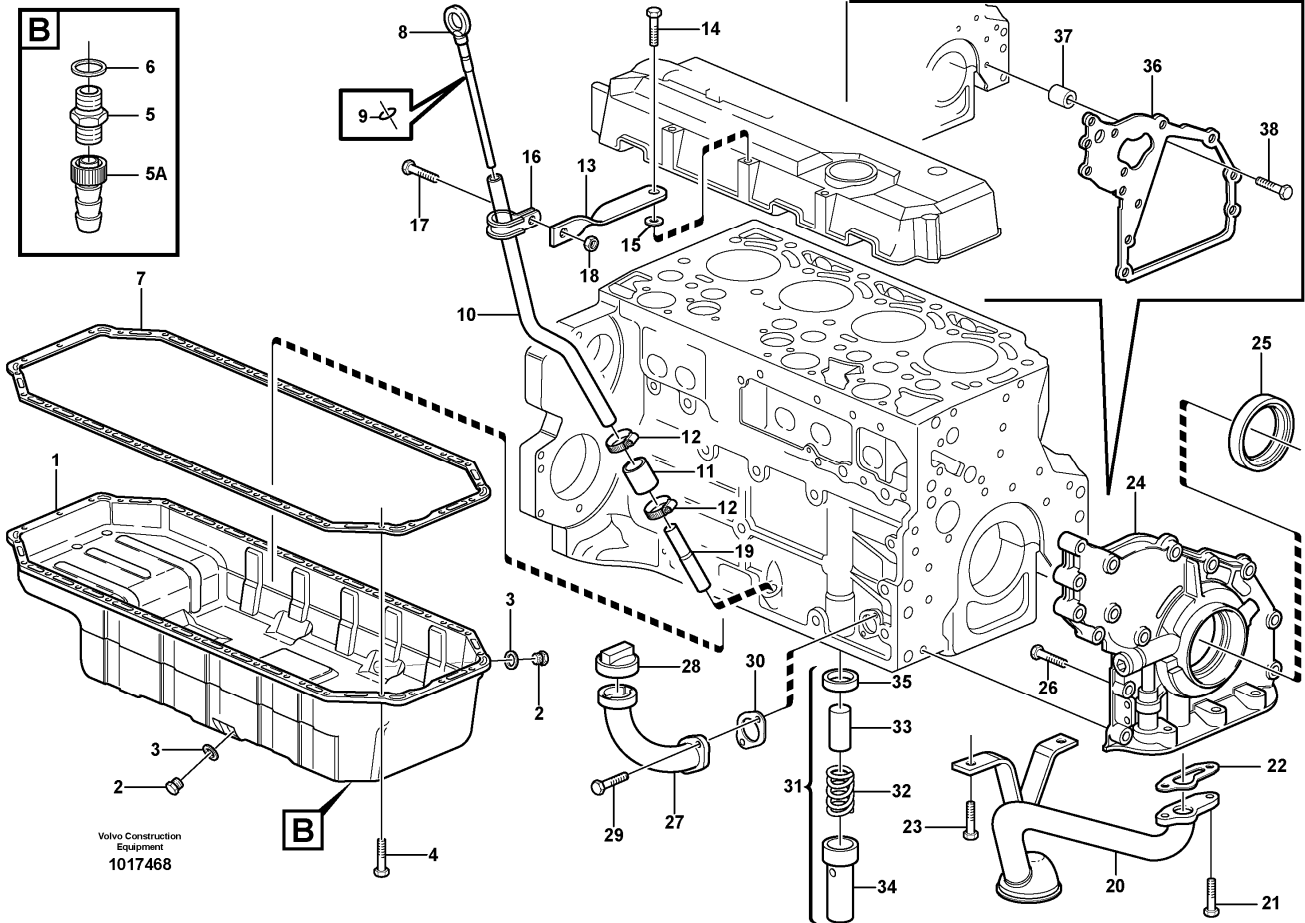

Date: 2013/11/18	Image id: 1017468	Catalogue: 56140	Model: EC240B LC
Brand: Volvo	Serial: 10001-12640, 30001-30258	Group/Section: 217/100	Title: Oil sump

Section option	Kit	Option description
VOE8277587		Basic Machine EC240B
VOE8278909		Engine with Epa label EMISSION CERTIFICATED FROM EPA
VOE8278910		Engine with Eu label EMISSION CERTIFICATED FROM EU
VOE8278911		Engine without Epa label INT AND KOREAN MARKET

Q1-Q5	Option	Option description	
Q1 8277587 S/N -10813	VOE8277587	Basic Machine EC240B	
Q2 8278909 S/N 10814-	VOE8278909	Engine with Epa label EMISSION CERTIFICATED FROM EPA	
Q3 8278910 S/N 10814-	VOE8278910	Engine with Eu label EMISSION CERTIFICATED FROM EU	
Q4 8278911 S/N 10814-	VOE8278911	Engine without Epa label INT AND KOREAN MARKET