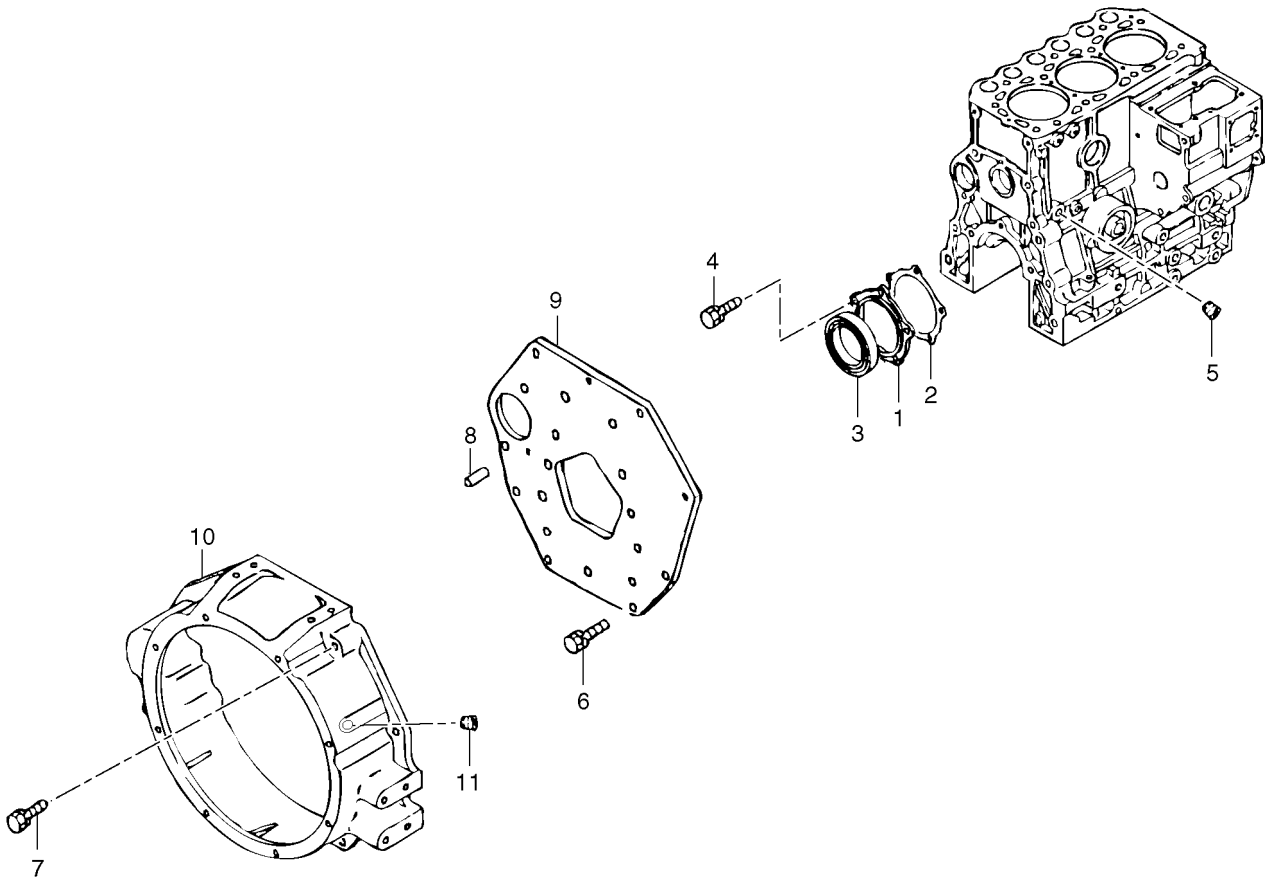

Date: 2013/11/28	Image id: 2125Y1	Catalogue: 10005	Model: EC25
Brand: Volvo	Serial: 10151-99999	Group/Section: 212/500	Title: Flywheel housing

Q1-Q5	Option	Option description	
Q1 281.10151			

Pos	Part	Q1	Q2	Q3	Q4	Q5	PS	Kit	Description	Option(s)	Remark
1	PJ7415460	1							Flange		
2	PJ7415461	1							Sealing		
3	PJ7415457	1							Sealing ring		
4	PJ4380043	5					SS		Screw		HM8X20
5	PJ7410039	1							Plug		
6	PJ7417818	13							Screw		
7	PJ7410110	2							Screw		
8	PJ7410218	2							Centraliser		
9	PJ7415459	1							Plate		
10	PJ7410320	1							Flywheel housing		
11	PJ7417536	1							Plug