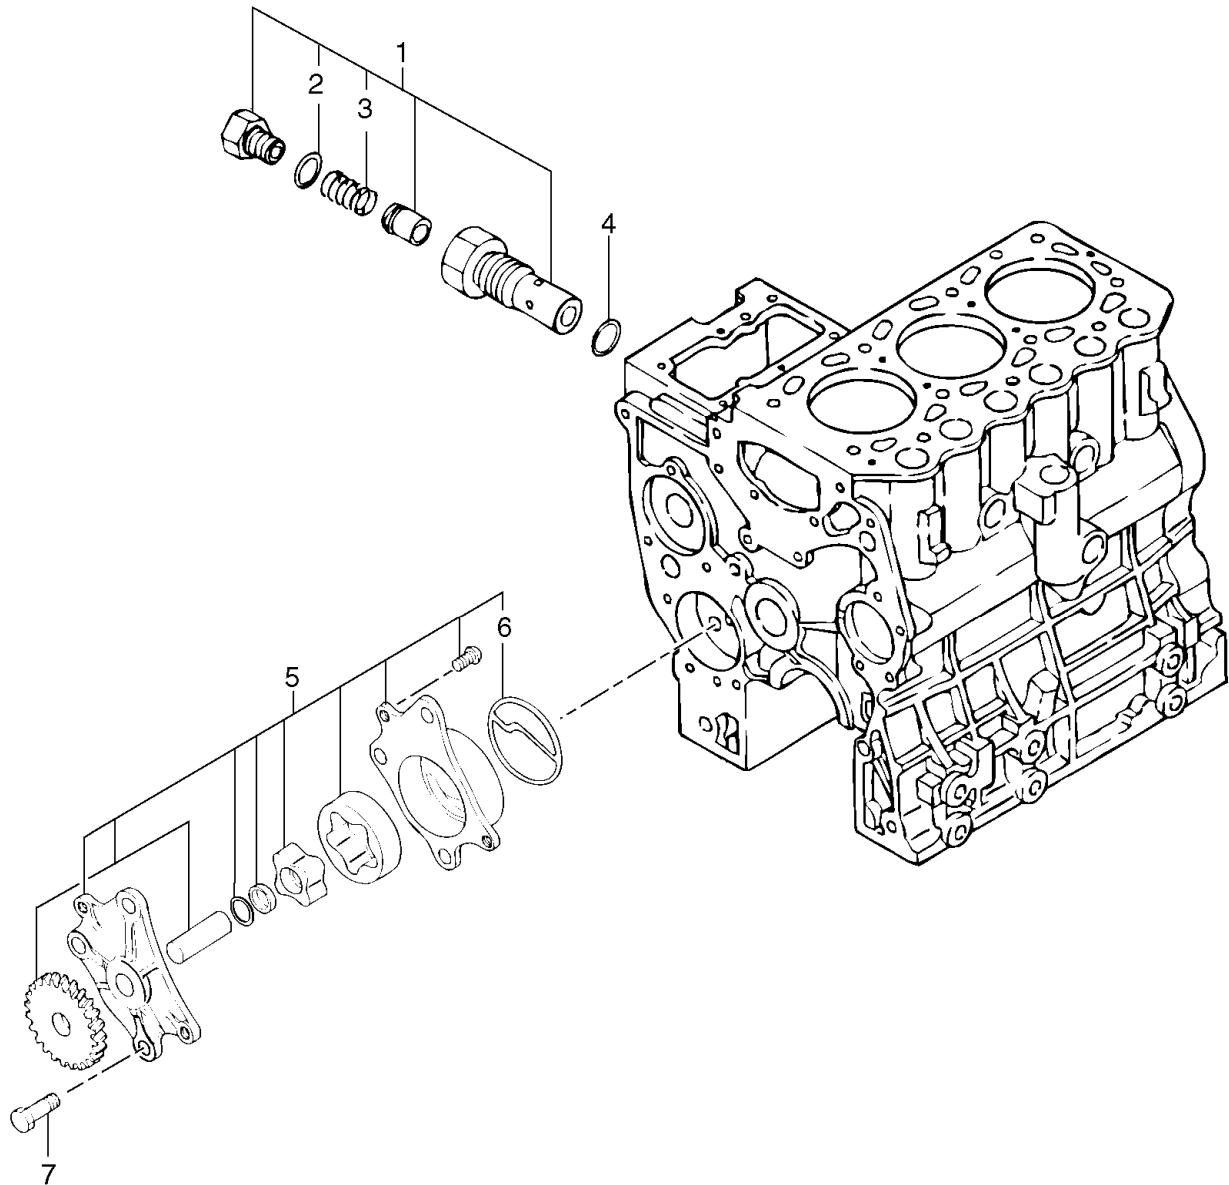

Date: 2013/11/28	Image id: 221Y1	Catalogue: 10005	Model: EC25
Brand: Volvo	Serial: 10151-99999	Group/Section: 221/100	Title: Lubricating oil pump

Q1-Q5	Option	Option description	
Q1 281.10151			

Pos	Part	Q1	Q2	Q3	Q4	Q5	PS	Kit	Description	Option(s)	Remark
1	PJ7416512	1							Valve		
2		1					NS		•Seal		ORDER ITEM NO 1
3		1					NS		•Spring		ORDER ITEM NO 1