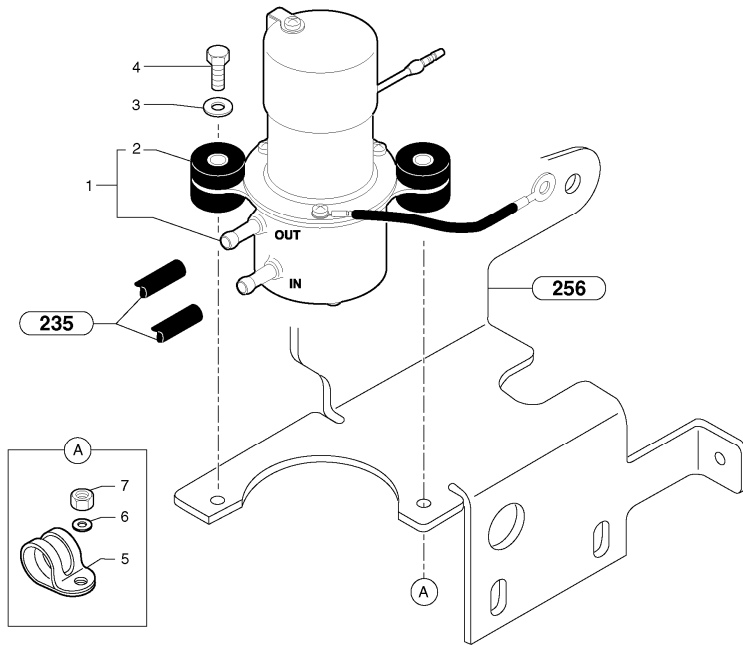

Date: 2013/11/28	Image id: 2331Y1	Catalogue: 10005	Model: EC25
Brand: Volvo	Serial: 10151-99999	Group/Section: 233/100	Title: Fuel pump

Q1-Q5	Option	Option description	
Q1 281.10151 281.13739			

Pos	Part	Q1	Q2	Q3	Q4	Q5	PS	Kit	Description	Option(s)	Remark
1		1					NS		Fuel pump		ORDER ITEM NO 8
2	PJ7416694	2							•Hose		
3	VOE955892	2							Washer		(PJ4460018)MU6
4	PJ4380035	2							Screw		HM6X35
5	VOE11806224	1							Clamp		(PJ4690299)
6	VOE960139	1							Washer		(PJ4460019)LU6
7	PJ4410013	1							Nut		HM6
8	PJ6930260	1					SS		Fuel Pump Kit		S/N - 281.13739
9		1							•Fuel pump		See ref 233/110
10		REQ							•Fuel pipe		See ref 235/110
11		1							•Support		See ref 256/200
12		1							•Wire harness		See ref 371/310
13		1							•Apron		See ref 716/100
14	PJ5400598	1							•Service bulletin