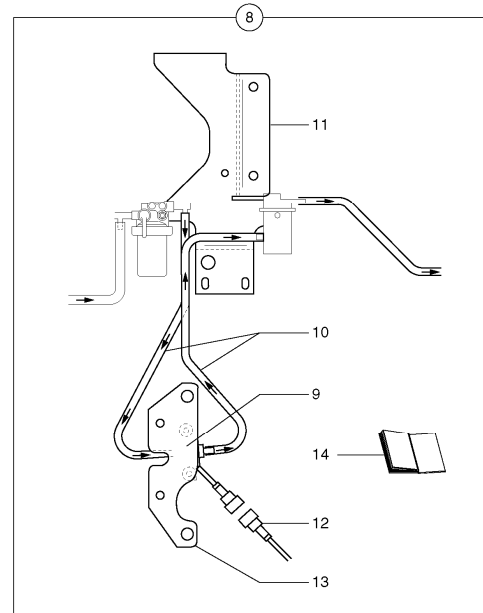

Date: 2013/11/28	Image id: 2331Y1	Catalogue: 10005	Model: EC25
Brand: Volvo	Serial: 10151-99999	Group/Section: 233/100	Title: Fuel pump

Q1-Q5	Option	Option description	
Q1 281.10151 281.13739			

Pos	Part	Q1	Q2	Q3	Q4	Q5	PS	Kit	Description	Option(s)	Remark
1		1					NS		Fuel pump		ORDER ITEM NO 8
2	PJ7416694	2							•Hose		
3	VOE955892	2							Washer		(PJ4460018)MU6
4	PJ4380035	2							Screw		HM6X35
5	VOE11806224	1							Clamp		(PJ4690299)
6	VOE960139	1							Washer		(PJ4460019)LU6
7	PJ4410013	1							Nut		HM6
8	PJ6930260	1					SS		Fuel Pump Kit		S/N - 281.13739
9		1							•Fuel pump		See ref 233/110
10		REQ							•Fuel pipe		See ref 235/110
11		1							•Support		See ref 256/200
12		1							•Wire harness		See ref 371/310
13		1							•Apron		See ref 716/100
14	PJ5400598	1							•Service bulletin