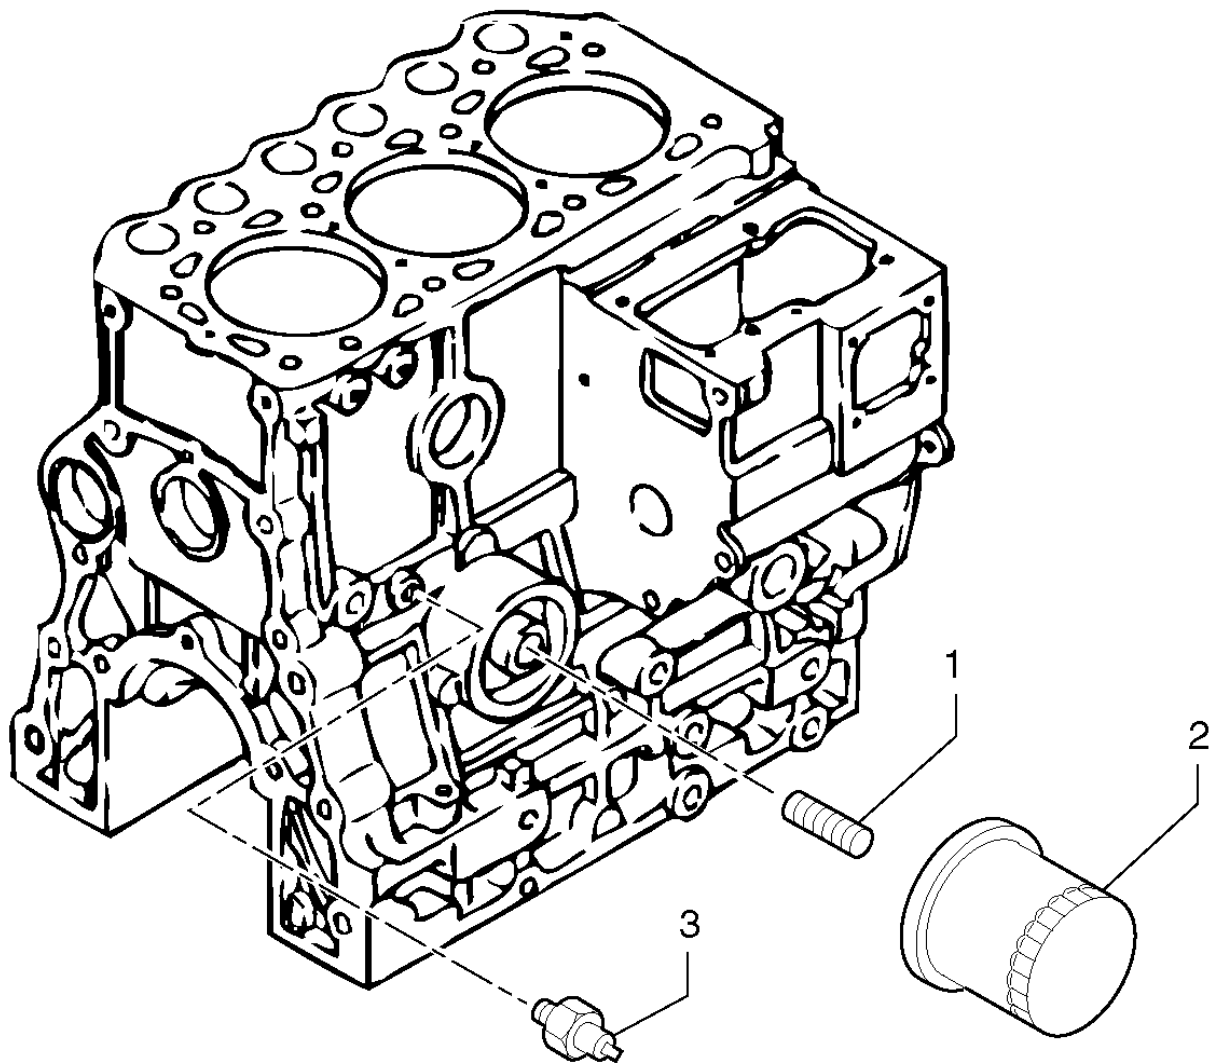

Date: 2013/11/28	Image id: 222Y1	Catalogue: 10005	Model: EC25
Brand: Volvo	Serial: 10151-99999	Group/Section: 222/100	Title: Oil filter

Q1-Q5	Option	Option description	
Q1	281.10151		

Pos	Part	Q1	Q2	Q3	Q4	Q5	PS	Kit	Description	Option(s)	Remark
1	PJ7417040	1							Stub Axle		
2	VOE11715849	1							Oil filter		(PJ7410062)
3		1							Pressure Switch		See ref 364/100