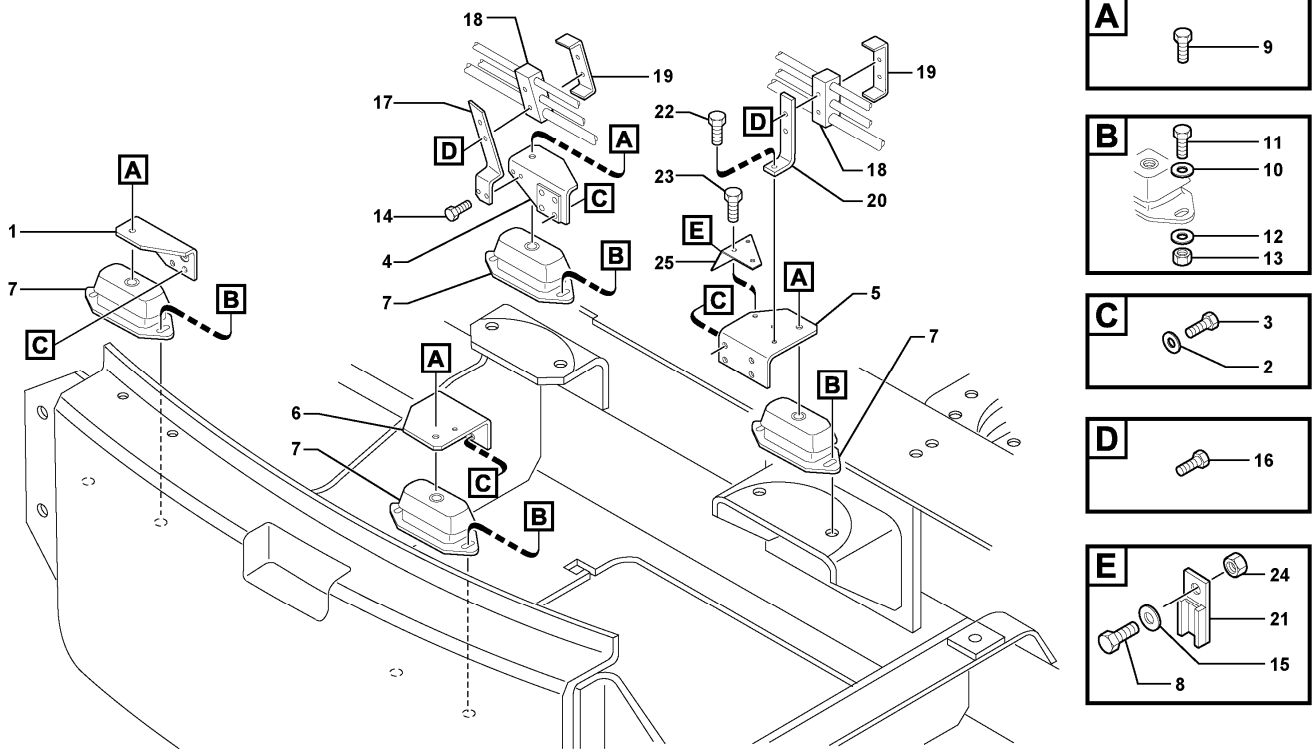

Date: 2013/11/28	Image id: 1020356	Catalogue: 10005	Model: EC25
Brand: Volvo	Serial: 10151-99999	Group/Section: 218/100	Title: Engine mounts

Volvo Construction
Equipment
1020356

Q1-Q5	Option	Option description	
Q1 281.10151			

Pos	Part	Q1	Q2	Q3	Q4	Q5	PS	Kit	Description	Option(s)	Remark
1	VOE11805261	1							Support		
2	VOE955897	16							Washer		
3	VOE11806192	16					OP		Hexagon screw		
4	VOE11805656	1							Support		
5	VOE11805655	1							Support		
6	VOE11805654	1							Support		
7	PJ5140372	4					SS		Suspension		S/N - 281.15390
7	VOE11800449	4							Rubber stop		S/N 281.15391 -
8	VOE969788	2							Six point socket screw		
9	VOE978932	4							Hexagon screw		(PJ4370023)
10	VOE11802401	8							Washer