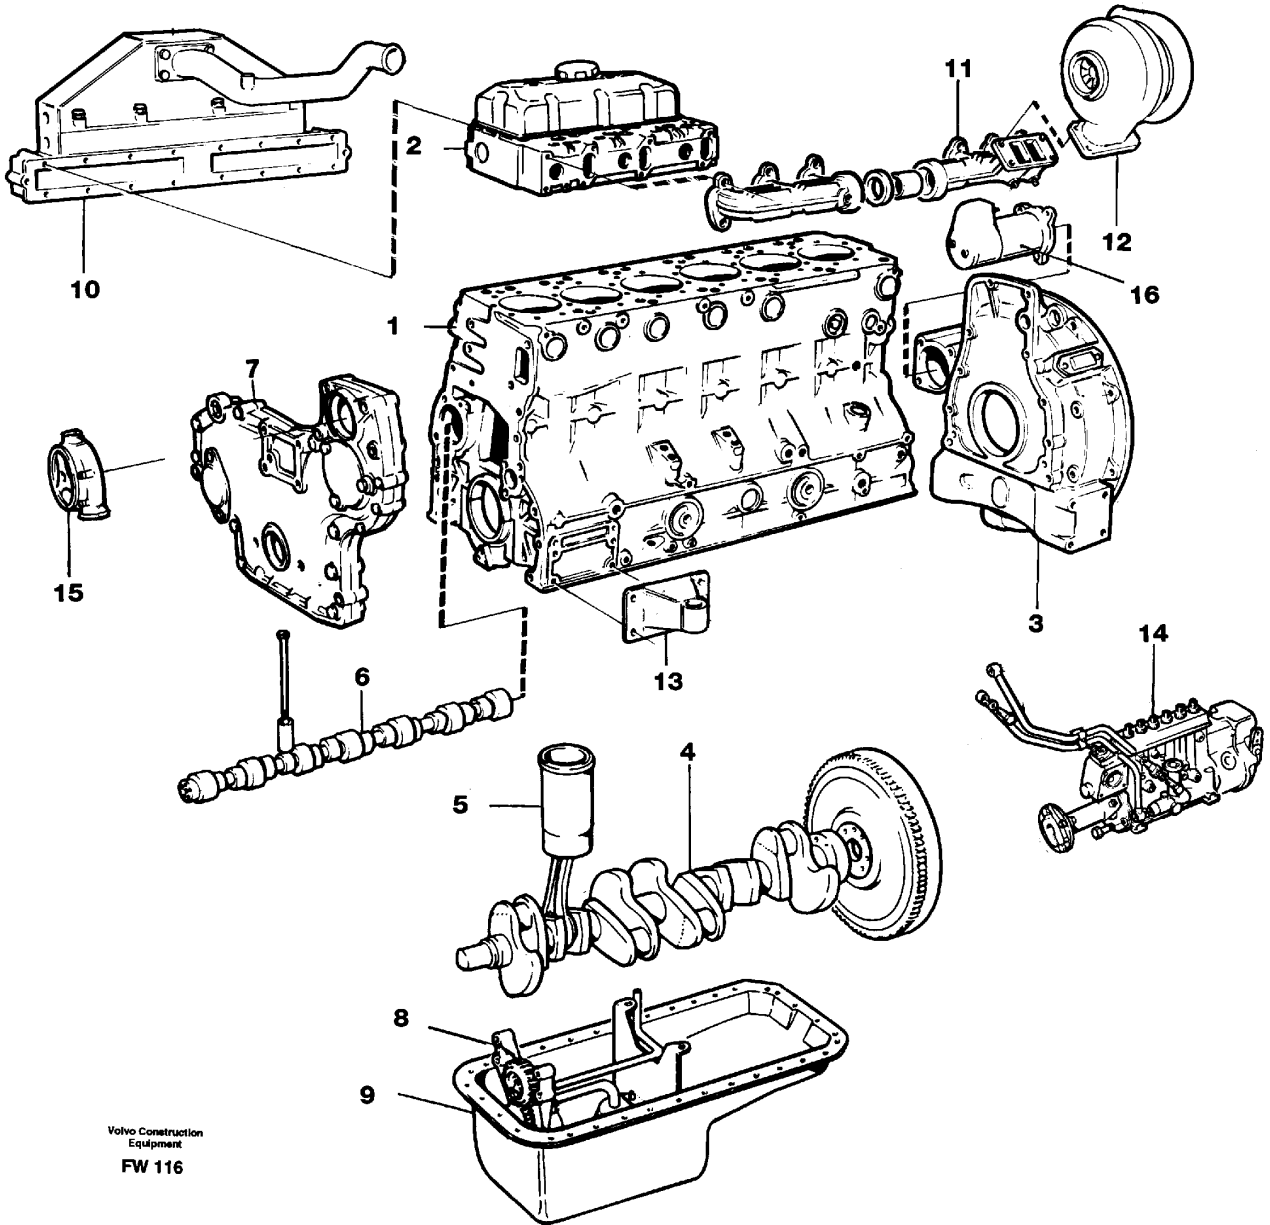

Date: <b>2013/10/2</b>	Image id: <b>FW116</b>	Catalogue: <b>99523</b>	Model: <b>EC280</b>
Brand: <b>Volvo</b>	Serial: <b>1001-9999</b>	Group/Section: <b>210/150</b>	Title: <b>Engine</b>

Pos	Part	Q1	Q2	Q3	Q4	Q5	PS	Kit	Description	Option(s)	Remark
	VOE15004160	1							Engine		(VOE8188124) TD73KHE
1		1							Cylinder block		See ref 212/100
2		1							Cylinder head		See ref 211/100
3		1							Flywheel housing		See ref 212/150
4		1							Crank mechanism		See ref 216/100
5		1							Cyl liner and piston		See ref 213/100

6		1							Camshaft		See ref 215/150
7		1							Timing gear casing		See ref 215/100
8		1							Lubricating system		See ref 221/100
9		1							Oil sump		See ref 217/100
10		1							Inlet pipe		See ref 251/150
11		1							Exhaust pipe		See ref 251/200
12		1							Turbocharger		See ref 255/100
13		1							Engine mounting		See ref 218/100
14		1							Fuel system		SEE GROUP 230
15		1							Cooling system		SEE GROUP 260
16		1							Starter motor		See ref 331/100

Date: <b>2013/10/2</b>	Image id: <b>FW117</b>	Catalogue: <b>99523</b>	Model: <b>EC280</b>
Brand: <b>Volvo</b>	Serial: <b>1001-9999</b>	Group/Section: <b>211/100</b>	Title: <b>Cylinder head with fitting parts</b>

Date: <b>2013/10/2</b>	Image id: <b>FW104</b>	Catalogue: <b>99523</b>	Model: <b>EC280</b>
Brand: <b>Volvo</b>	Serial: <b>1001-9999</b>	Group/Section: <b>211/200</b>	Title: <b>Cylinder head</b>

Pos	Part	Q1	Q2	Q3	Q4	Q5	PS	Kit	Description	Option(s)	Remark
	VOE477797	1							Cylinder head		
1	VOE477789	1					SE		•Cylinder head		
2	VOE477657	3							••Valve seat		STD
	VOE477658	3							••Valve seat		0,20 O SZ
3	VOE477659	3							••Valve seat		STD
	VOE477667	3							••Valve seat		0,20 O SZ
4	VOE477792	6							••Valve guide		
5	VOE276130	3							••Repair kit		
6	VOE477928	3							•••Socket		
7	VOE466420	3							•••Ring		
8	VOE466405	3							•••Sealing ring		
9	VOE466922	3							•••Sealing ring		
10	VOE477026	7							••Expansion plug		