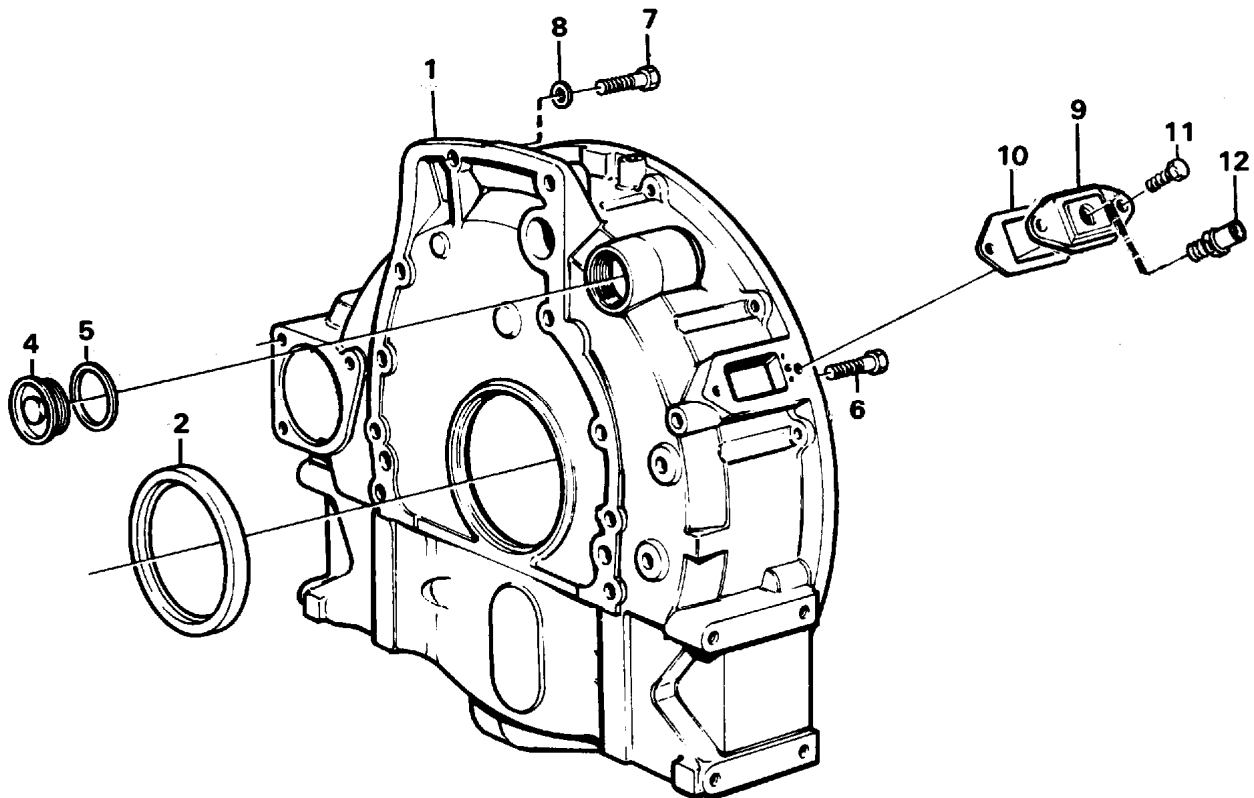

Date: 2013/10/2	Image id: FW115	Catalogue: 99523	Model: EC280
Brand: Volvo	Serial: 1001-9999	Group/Section: 212/150	Title: Flywheel housing

Volvo Construction
Equipment
FW 115

Pos	Part	Q1	Q2	Q3	Q4	Q5	PS	Kit	Description	Option(s)	Remark
1	VOE11030170	1					SE		Flywheel housing		
2	VOE477119	1							•Crankshaft Seal		
3	VOE864494	1							Setting Indicator		
4	VOE180761	1							Plug		
5	VOE7011996	1							Gasket		(VOE11996)
6	VOE13966361	6							Flange screw		L = 55
7	VOE968753	2							Flange screw		L = 75
8	VOE941911	10							Spring Washer		ENG - 89913