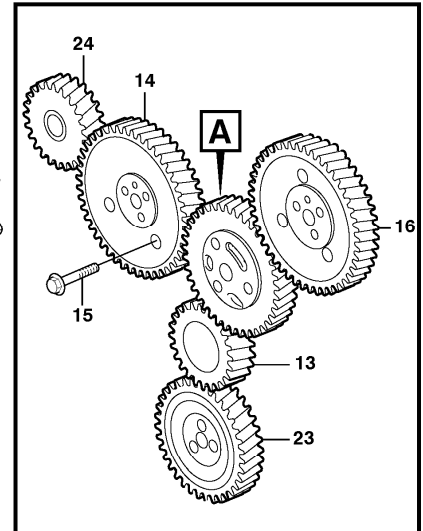

Date: 2013/10/2	Image id: FW113A	Catalogue: 99523	Model: EC280
Brand: Volvo	Serial: 1001-9999	Group/Section: 215/100	Title: Timing gear casing and gears

Volvo Construction
Equipment Group
FW 113A

Pos	Part	Q1	Q2	Q3	Q4	Q5	PS	Kit	Description	Option(s)	Remark
1	VOE471505	1							Tmg Gear Casing		
2	VOE13941510	1							Pin		(VOE941510)
3	VOE13941511	1							Pin		(VOE941511)
4	VOE1161277	REQ							Sealant		20 g
5	VOE471534	2							Screw		L = 28MM
	VOE471535	2							Screw		L = 58MM
6	VOE8192590	1							Tmg Gear Cover		
7	VOE477118	1							•Sealing ring		
8	VOE13947760	2							Flange screw		L = 40MM
	VOE13948217	2							Flange screw		L = 45MM
	VOE13965179	3							Flange screw		L = 50MM
	VOE13965216	1							Screw		L = 55MM
	VOE13965182	7							Flange screw		L = 80MM