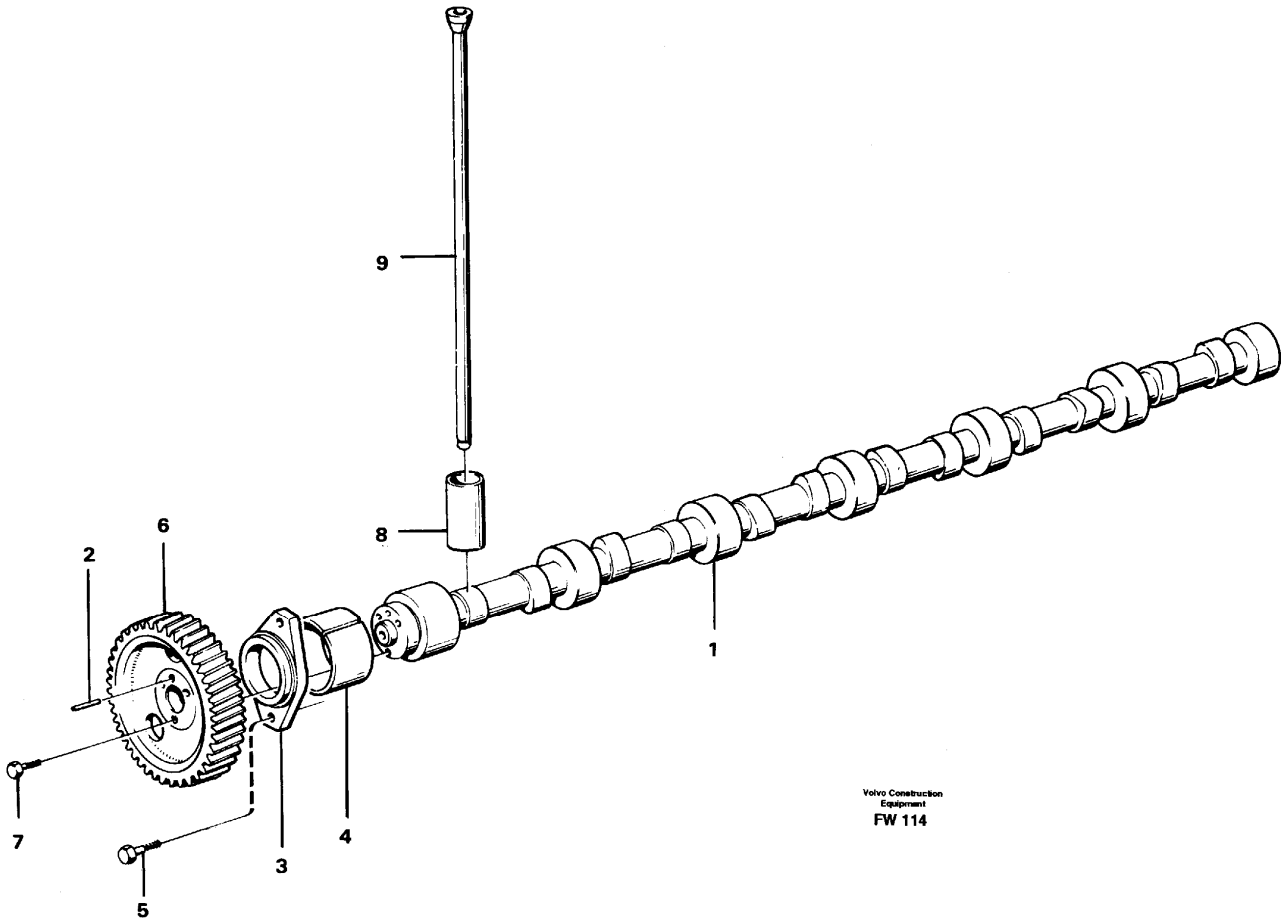

Date: 2013/10/2	Image id: FW114	Catalogue: 99523	Model: EC280
Brand: Volvo	Serial: 1001-9999	Group/Section: 215/150	Title: Camshaft

Volvo Construction
Equipment
FW 114

Q1-Q5	Option	Option description	
Q1 477459			
Q2 8192784			

Pos	Part	Q1	Q2	Q3	Q4	Q5	PS	Kit	Description	Option(s)	Remark
1	VOE477459	1							Camshaft		ENG - 97292
	VOE8192784		1						Camshaft		ENG 97293 -
2	VOE950588	1	1						•Pin		
3	VOE465789	1							Flange		
4		7	7						Bushing		See ref 212/100
5	VOE471509	2	2						Screw		
6		1	1						Camshaft gear		See ref 215/100
7		3	3						Screw		See ref 215/100
8	VOE11030953	12	12						Tappet		
9	VOE421385	12							Push rod		ENG - 97292
	VOE8192698		12						Push rod		ENG 97293 -