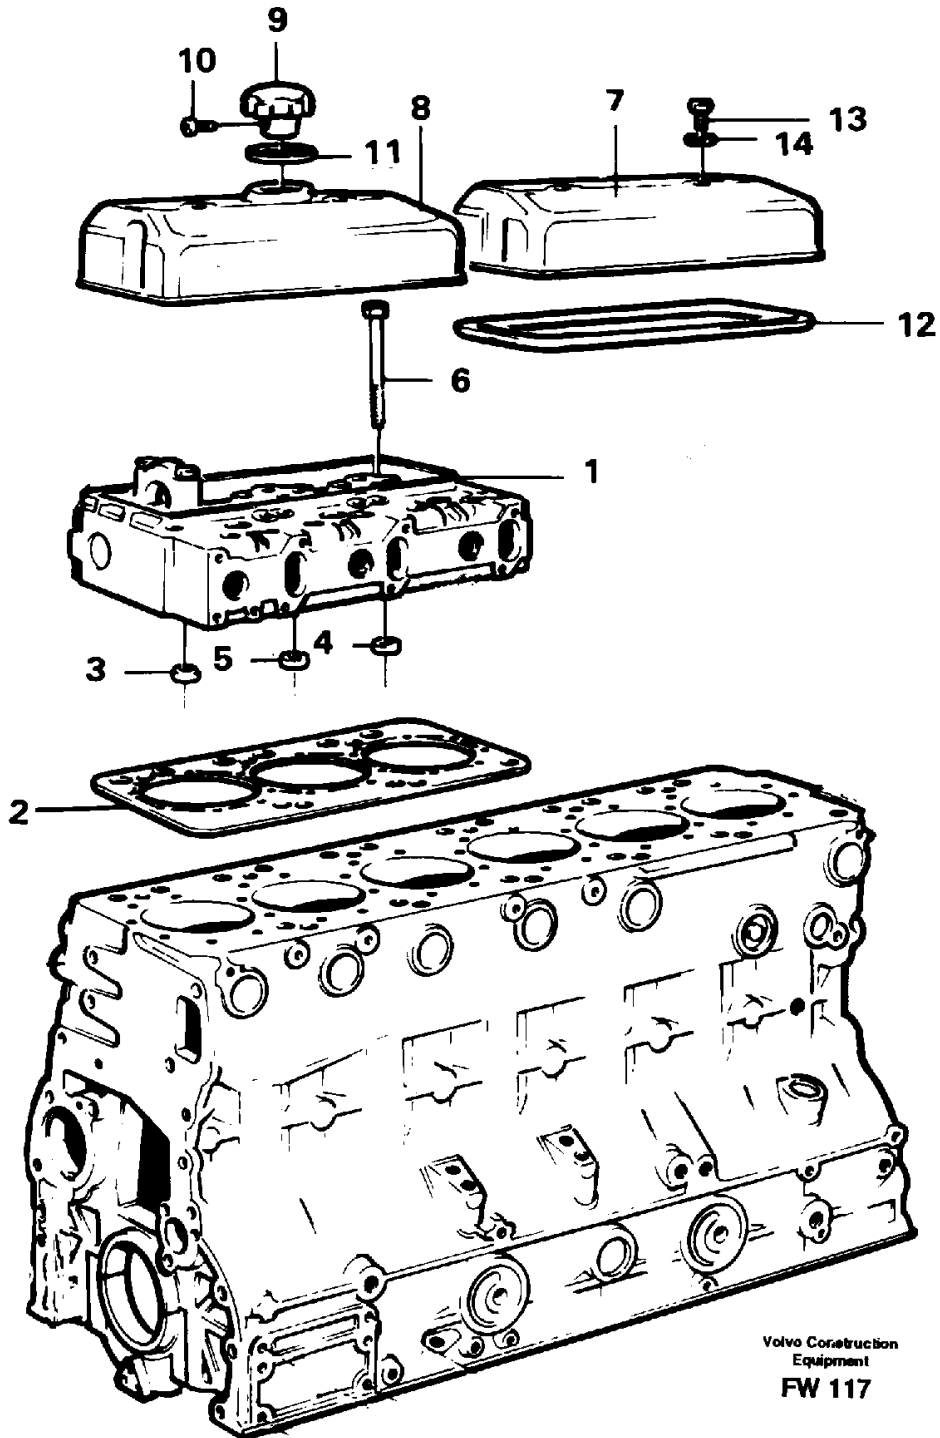

Date: <b>2013/10/2</b>	Image id: <b>FW116</b>	Catalogue: <b>99523</b>	Model: <b>EC280</b>
Brand: <b>Volvo</b>	Serial: <b>1001-9999</b>	Group/Section: <b>210/150</b>	Title: <b>Engine</b>

Pos	Part	Q1	Q2	Q3	Q4	Q5	PS	Kit	Description	Option(s)	Remark
	VOE15004160	1							Engine		(VOE8188124) TD73KHE
1		1							Cylinder block		See ref 212/100
2		1							Cylinder head		See ref 211/100
3		1							Flywheel housing		See ref 212/150
4		1							Crank mechanism		See ref 216/100
5		1							Cyl liner and piston		See ref 213/100

6		1							Camshaft		See ref 215/150
7		1							Timing gear casing		See ref 215/100
8		1							Lubricating system		See ref 221/100
9		1							Oil sump		See ref 217/100
10		1							Inlet pipe		See ref 251/150
11		1							Exhaust pipe		See ref 251/200
12		1							Turbocharger		See ref 255/100
13		1							Engine mounting		See ref 218/100
14		1							Fuel system		SEE GROUP 230
15		1							Cooling system		SEE GROUP 260
16		1							Starter motor		See ref 331/100

Date: <b>2013/10/2</b>	Image id: <b>FW117</b>	Catalogue: <b>99523</b>	Model: <b>EC280</b>
Brand: <b>Volvo</b>	Serial: <b>1001-9999</b>	Group/Section: <b>211/100</b>	Title: <b>Cylinder head with fitting parts</b>

Date: <b>2013/10/2</b>	Image id: <b>FW104</b>	Catalogue: <b>99523</b>	Model: <b>EC280</b>
Brand: <b>Volvo</b>	Serial: <b>1001-9999</b>	Group/Section: <b>211/200</b>	Title: <b>Cylinder head</b>

Pos	Part	Q1	Q2	Q3	Q4	Q5	PS	Kit	Description	Option(s)	Remark
	VOE477797	1							Cylinder head		
1	VOE477789	1					SE		•Cylinder head		
2	VOE477657	3							••Valve seat		STD
	VOE477658	3							••Valve seat		0,20 O SZ
3	VOE477659	3							••Valve seat		STD
	VOE477667	3							••Valve seat		0,20 O SZ
4	VOE477792	6							••Valve guide		
5	VOE276130	3							••Repair kit		
6	VOE477928	3							•••Socket		
7	VOE466420	3							•••Ring		
8	VOE466405	3							•••Sealing ring		
9	VOE466922	3							•••Sealing ring		
10	VOE477026	7							••Expansion plug		