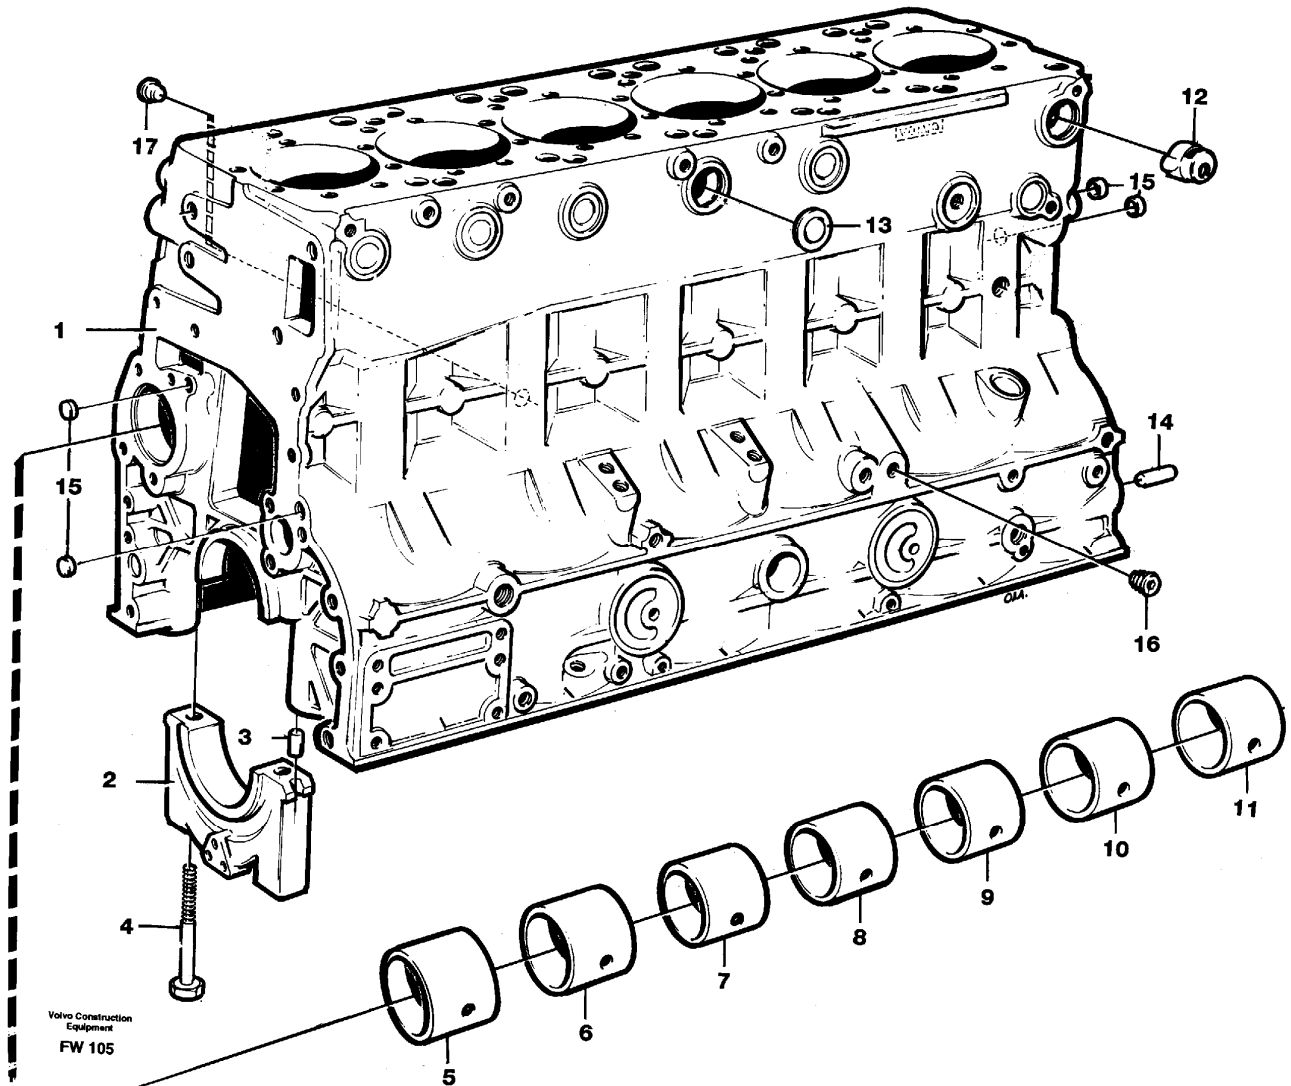

Date: 2013/10/2	Image id: FW105	Catalogue: 99523	Model: EC280
Brand: Volvo	Serial: 1001-9999	Group/Section: 212/200	Title: Cylinder block

Q1-Q5	Option	Option description	
Q1 977990			
Q2 8192730			

Pos	Part	Q1	Q2	Q3	Q4	Q5	PS	Kit	Description	Option(s)	Remark
	VOE477990	1					OP		Cylinder block		ENG - 97292
	VOE8192730		1						Cylinder block		ENG 97293 -
1	VOE477991	1					NS		•Cylinder block		
	VOE8192731		1				NS		•Cylinder block		
2	VOE471935	1					NS		•Cap		MARKED: 1
	VOE471416	1					NS		•Cap		MARKED: 4
	VOE471415	5					NS		•Cap		MARKED: 2,3,5,6,7