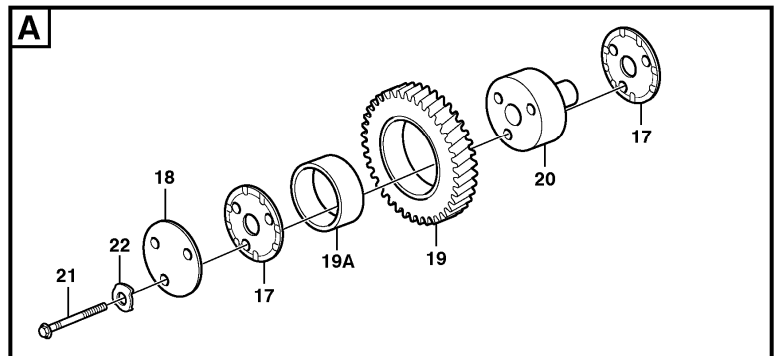

Date: 2013/10/2	Image id: FW113A	Catalogue: 99523	Model: EC280
Brand: Volvo	Serial: 1001-9999	Group/Section: 215/100	Title: Timing gear casing and gears

Volvo Construction
Equipment Group
FW 113A

Pos	Part	Q1	Q2	Q3	Q4	Q5	PS	Kit	Description	Option(s)	Remark
1	VOE471505	1							Tmg Gear Casing		
2	VOE13941510	1							Pin		(VOE941510)
3	VOE13941511	1							Pin		(VOE941511)
4	VOE1161277	REQ							Sealant		20 g
5	VOE471534	2							Screw		L = 28MM
	VOE471535	2							Screw		L = 58MM
6	VOE8192590	1							Tmg Gear Cover		
7	VOE477118	1							•Sealing ring		
8	VOE13947760	2							Flange screw		L = 40MM
	VOE13948217	2							Flange screw		L = 45MM
	VOE13965179	3							Flange screw		L = 50MM
	VOE13965216	1							Screw		L = 55MM
	VOE13965182	7							Flange screw		L = 80MM