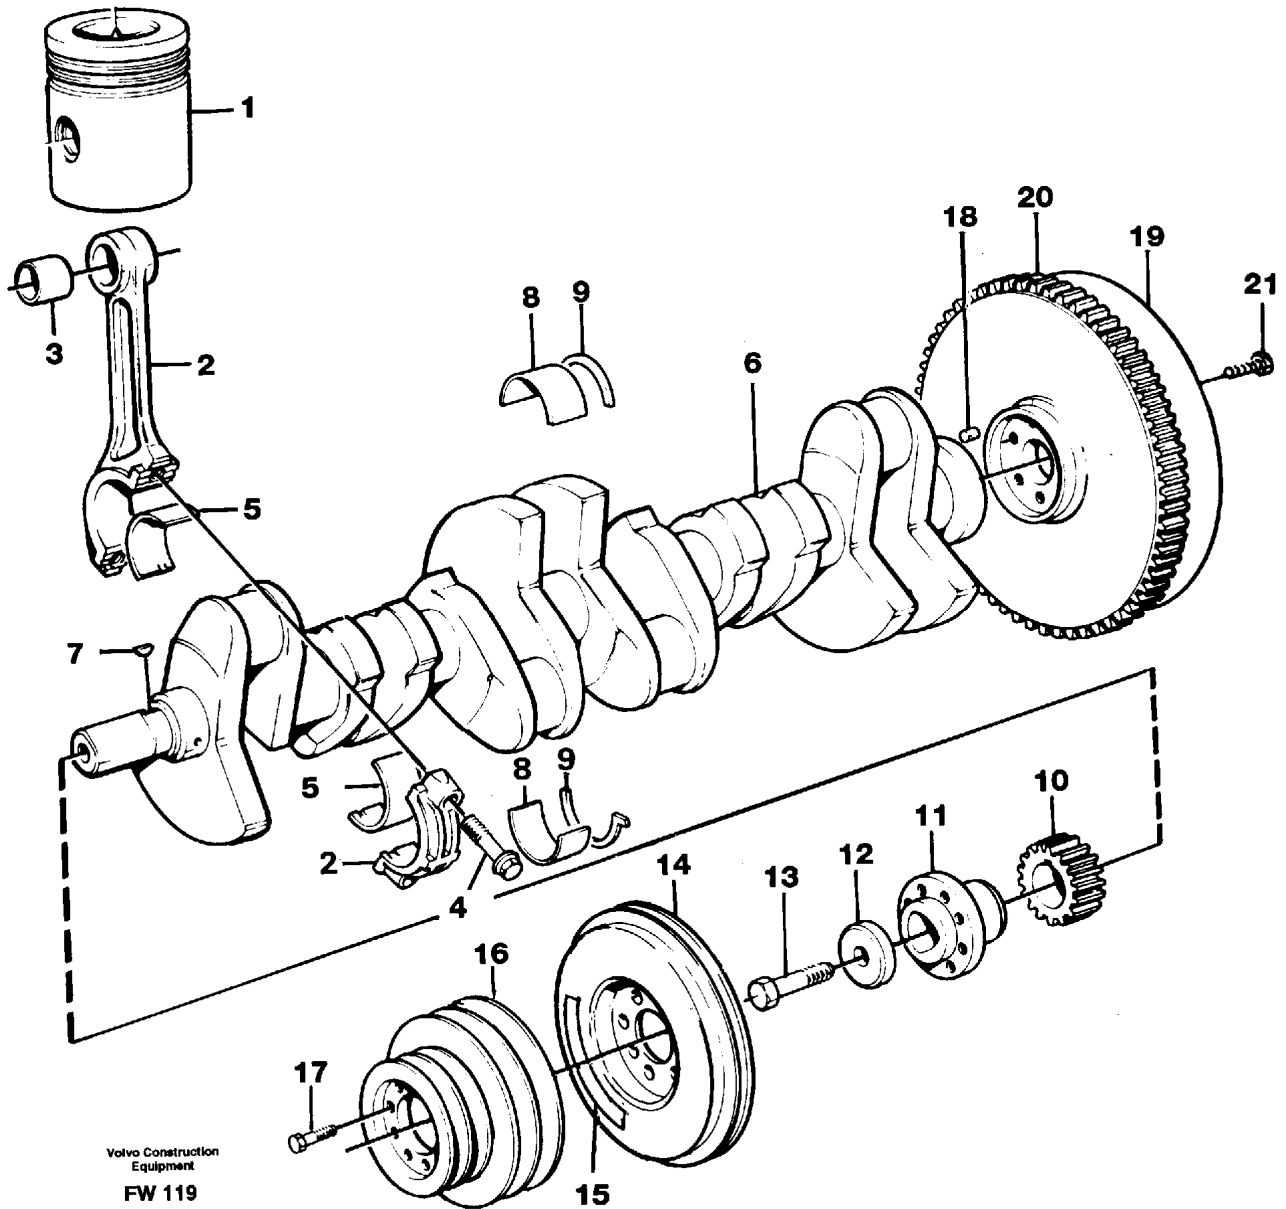

Date: 2013/10/2	Image id: FW119	Catalogue: 99523	Model: EC280
Brand: Volvo	Serial: 1001-9999	Group/Section: 216/100	Title: Crankshaft and related parts

Pos	Part	Q1	Q2	Q3	Q4	Q5	PS	Kit	Description	Option(s)	Remark
1		6							Cylinder liner kit		See ref 213/100
2	VOE471523	6							Connecting rod		
3	VOE471364	1							•Bushing		
4	VOE465815	2							•Screw		
5	VOE270115	6							Big End Brg Kit		STD
	VOE270116	6							Big End Brg Kit		0,25 MM, U SZ
	VOE270117	6							Big End Brg Kit		0,50 MM, U SZ