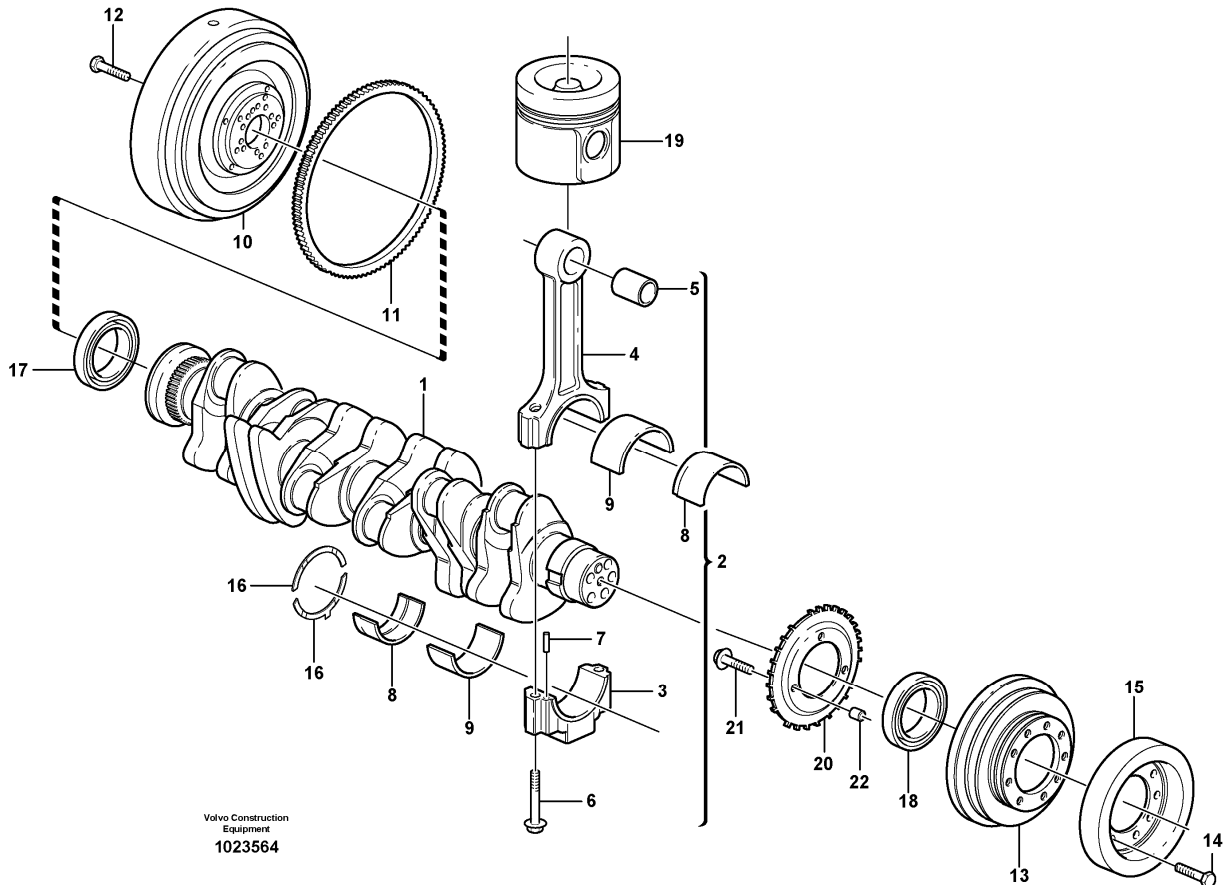

Date: 2013/11/22	Image id: 1023564	Catalogue: 56139	Model: EC290B LC
Brand: Volvo	Serial: 10001-13561, 30001-30289	Group/Section: 216/100	Title: Crankshaft and related parts

Section option	Kit	Option description
VOE8277459		Basic Machine EC290B
VOE8278906		Engine with Epa label EMISSION CERTIFICATED FROM EPA
VOE8278907		Engine with Eu label EMISSION CERTIFICATED FROM EU
VOE8278908		Engine without Epa label INT AND KOREAN MARKET

Q1-Q5	Option	Option description	
Q1 8277459 S/N -10972	VOE8277459	Basic Machine EC290B	
Q2 8278906 S/N 10973-	VOE8278906	Engine with Epa label EMISSION CERTIFICATED FROM EPA	
Q3 8278907 S/N 10973-	VOE8278907	Engine with Eu label EMISSION CERTIFICATED FROM EU	
Q4 8278908 S/N 10973-	VOE8278908	Engine without Epa label INT AND KOREAN MARKET