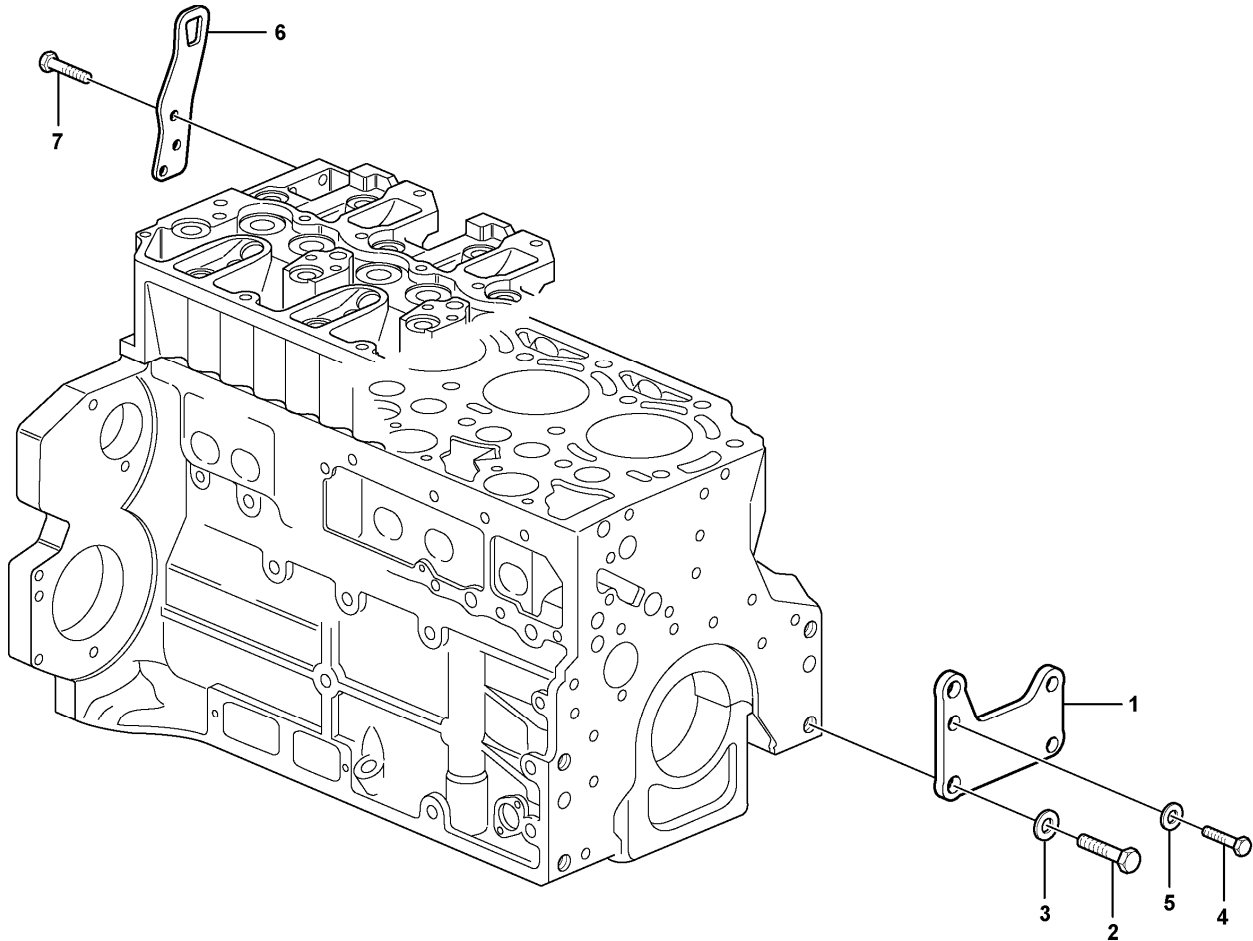

Date: 2013/11/22	Image id: 1030403	Catalogue: 56139	Model: EC290B LC
Brand: Volvo	Serial: 10001-13561, 30001-30289	Group/Section: 218/200	Title: Engine mounting

Volvo Construction
Equipment
1030403

Section option	Kit	Option description
VOE8277459		Basic Machine EC290B
VOE8278906		Engine with Epa label EMISSION CERTIFICATED FROM EPA
VOE8278907		Engine with Eu label EMISSION CERTIFICATED FROM EU
VOE8278908		Engine without Epa label INT AND KOREAN MARKET

Q1-Q5	Option	Option description	
Q1 8277459 S/N -10972	VOE8277459	Basic Machine EC290B	
Q2 8278906 S/N 10973-	VOE8278906	Engine with Epa label EMISSION CERTIFICATED FROM EPA	
Q3 8278907 S/N 10973-	VOE8278907	Engine with Eu label EMISSION CERTIFICATED FROM EU