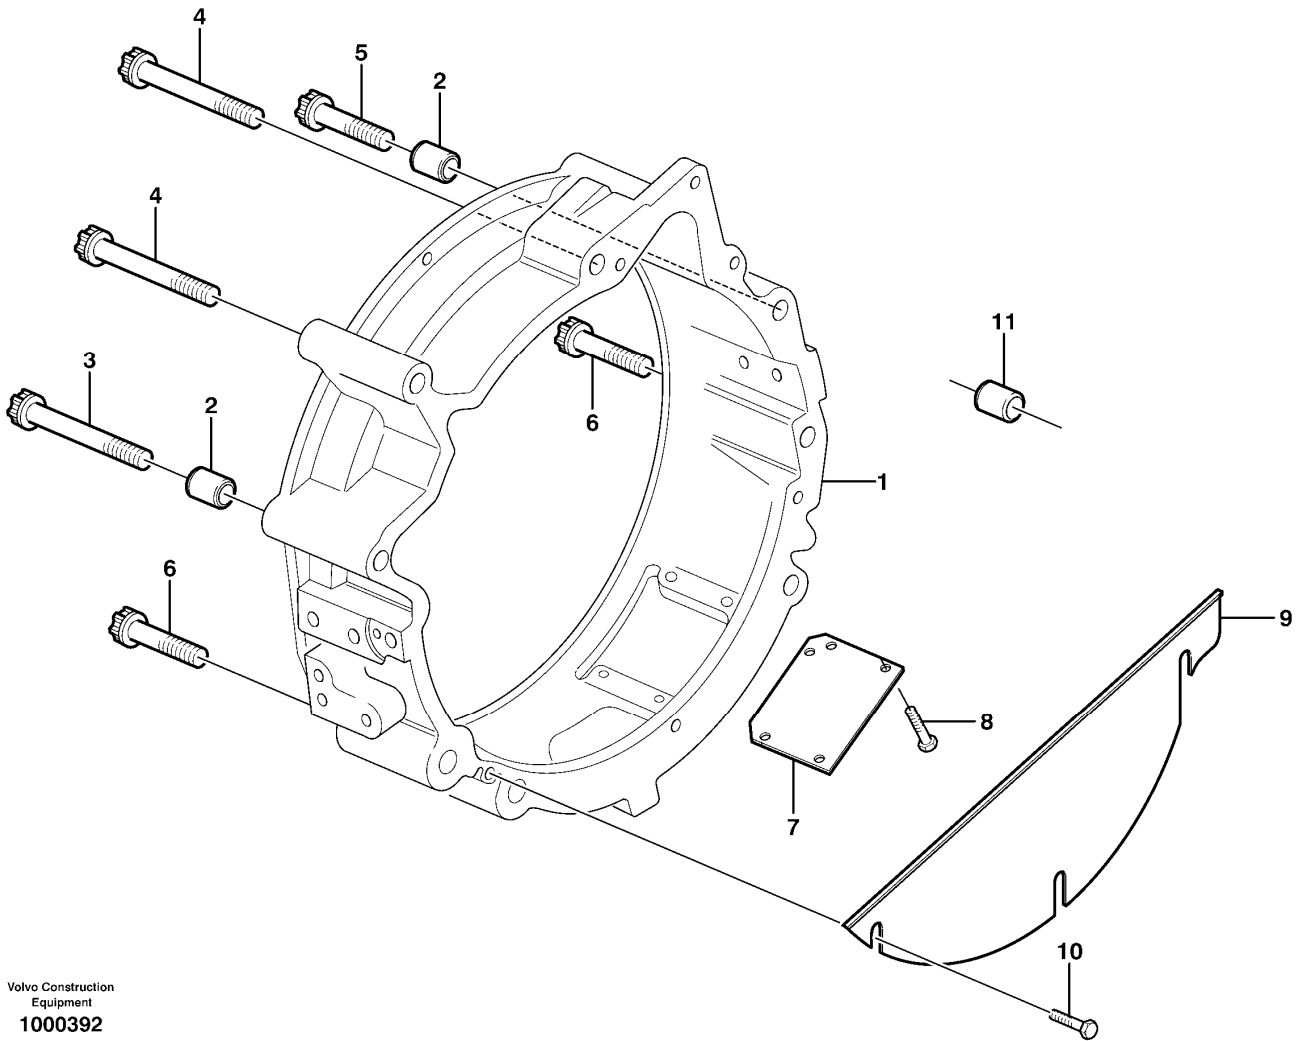

Date: 2013/11/22	Image id: 1000392	Catalogue: 56139	Model: EC290B LC
Brand: Volvo	Serial: 10001-13561, 30001-30289	Group/Section: 216/200	Title: Flywheel housing

Section option	Kit	Option description
VOE8277459		Basic Machine EC290B
VOE8278906		Engine with Epa label EMISSION CERTIFICATED FROM EPA
VOE8278907		Engine with Eu label EMISSION CERTIFICATED FROM EU
VOE8278908		Engine without Epa label INT AND KOREAN MARKET

Q1-Q5	Option	Option description	
Q1 8277459 S/N -10972	VOE8277459	Basic Machine EC290B	
Q2 8278906 S/N 10973-	VOE8278906	Engine with Epa label EMISSION CERTIFICATED FROM EPA	
Q3 8278907 S/N	VOE8278907	Engine with Eu label EMISSION CERTIFICATED FROM EU