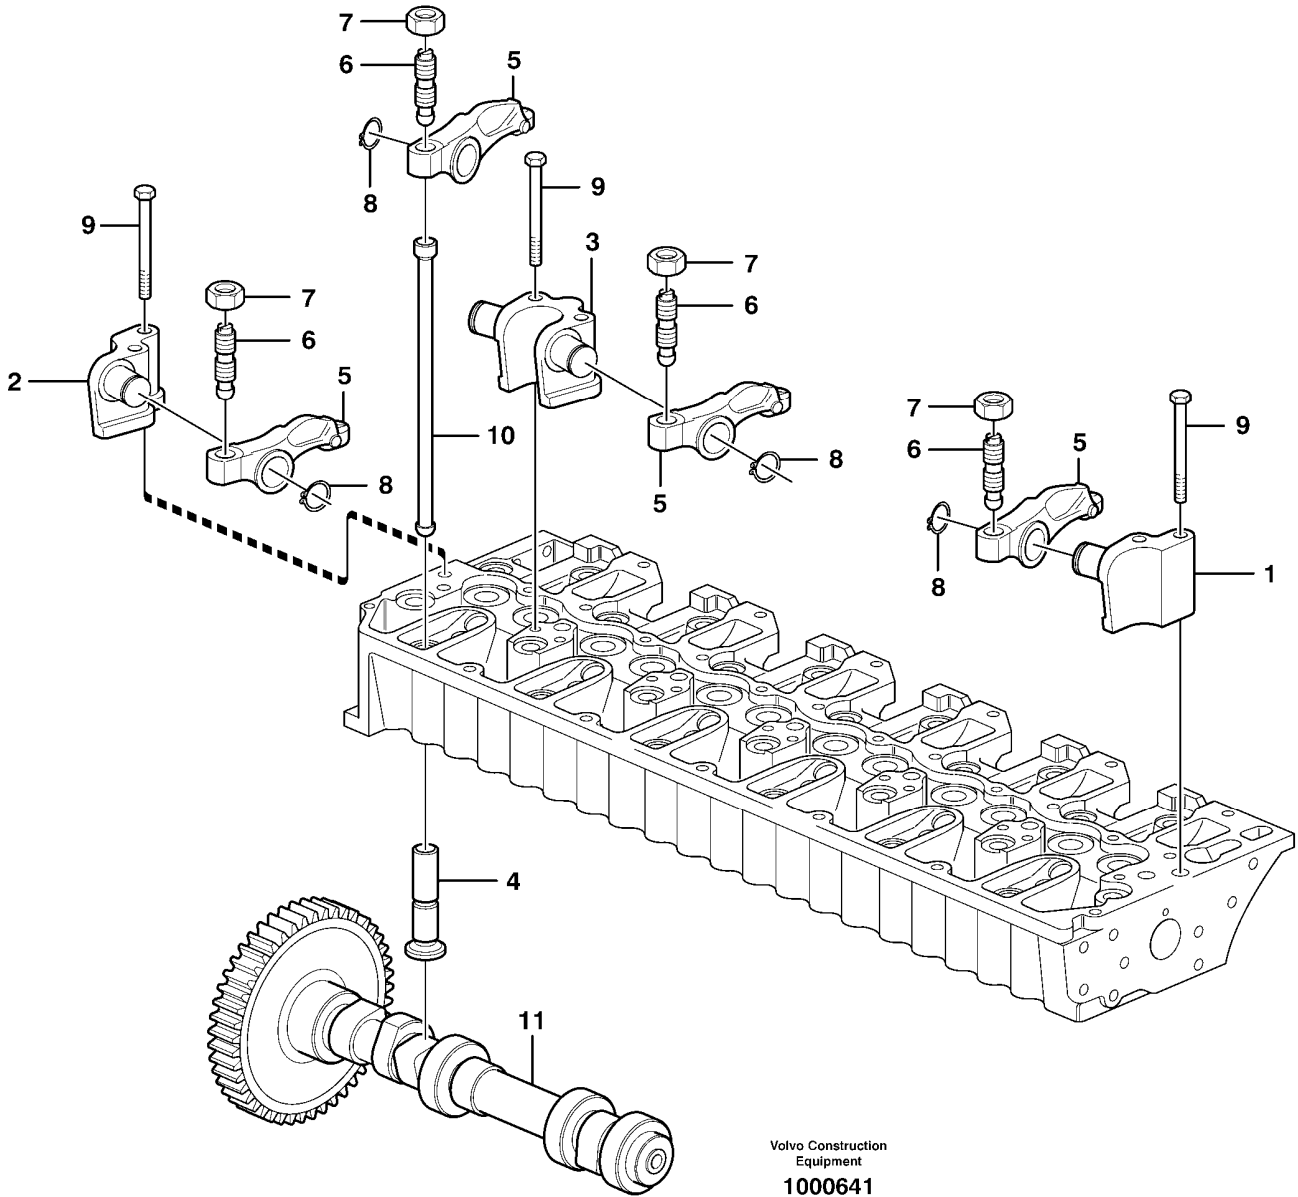

Date: 2013/11/22	Image id: 1000641	Catalogue: 56139	Model: EC290B LC
Brand: Volvo	Serial: 10001-13561, 30001-30289	Group/Section: 214/100	Title: Valve mechanism

Volvo Construction
Equipment
1000641

Section option	Kit	Option description
VOE8277459		Basic Machine EC290B
VOE8278906		Engine with Epa label EMISSION CERTIFICATED FROM EPA
VOE8278907		Engine with Eu label EMISSION CERTIFICATED FROM EU
VOE8278908		Engine without Epa label INT AND KOREAN MARKET

Q1-Q5	Option	Option description	
Q1	8277459 S/N	VOE8277459	Basic Machine EC290B