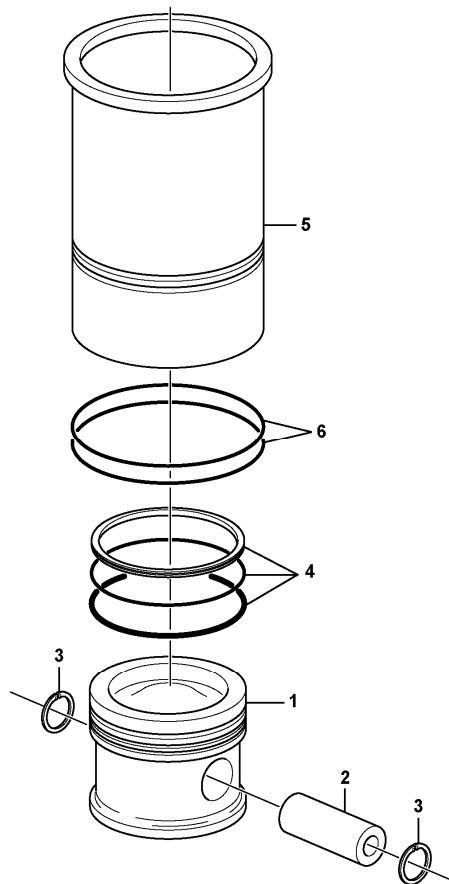

Date: 2013/11/22	Image id: 1019005	Catalogue: 56139	Model: EC290B LC
Brand: Volvo	Serial: 10001-13561, 30001-30289	Group/Section: 213/100	Title: Cylinder liner and piston

Volvo Construction
Equipment
1019005

Section option	Kit	Option description
VOE8277459		Basic Machine EC290B
VOE8278906		Engine with Epa label EMISSION CERTIFICATED FROM EPA
VOE8278907		Engine with Eu label EMISSION CERTIFICATED FROM EU
VOE8278908		Engine without Epa label INT AND KOREAN MARKET

Q1-Q5	Option	Option description	
Q1 8277459 S/N -10972	VOE8277459	Basic Machine EC290B	
Q2 8278906 S/N 10973-	VOE8278906	Engine with Epa label EMISSION CERTIFICATED FROM EPA	
Q3 8278907 S/N 10973-	VOE8278907	Engine with Eu label EMISSION CERTIFICATED FROM EU	
Q4 8278908 S/N 10973-	VOE8278908	Engine without Epa label INT AND KOREAN MARKET