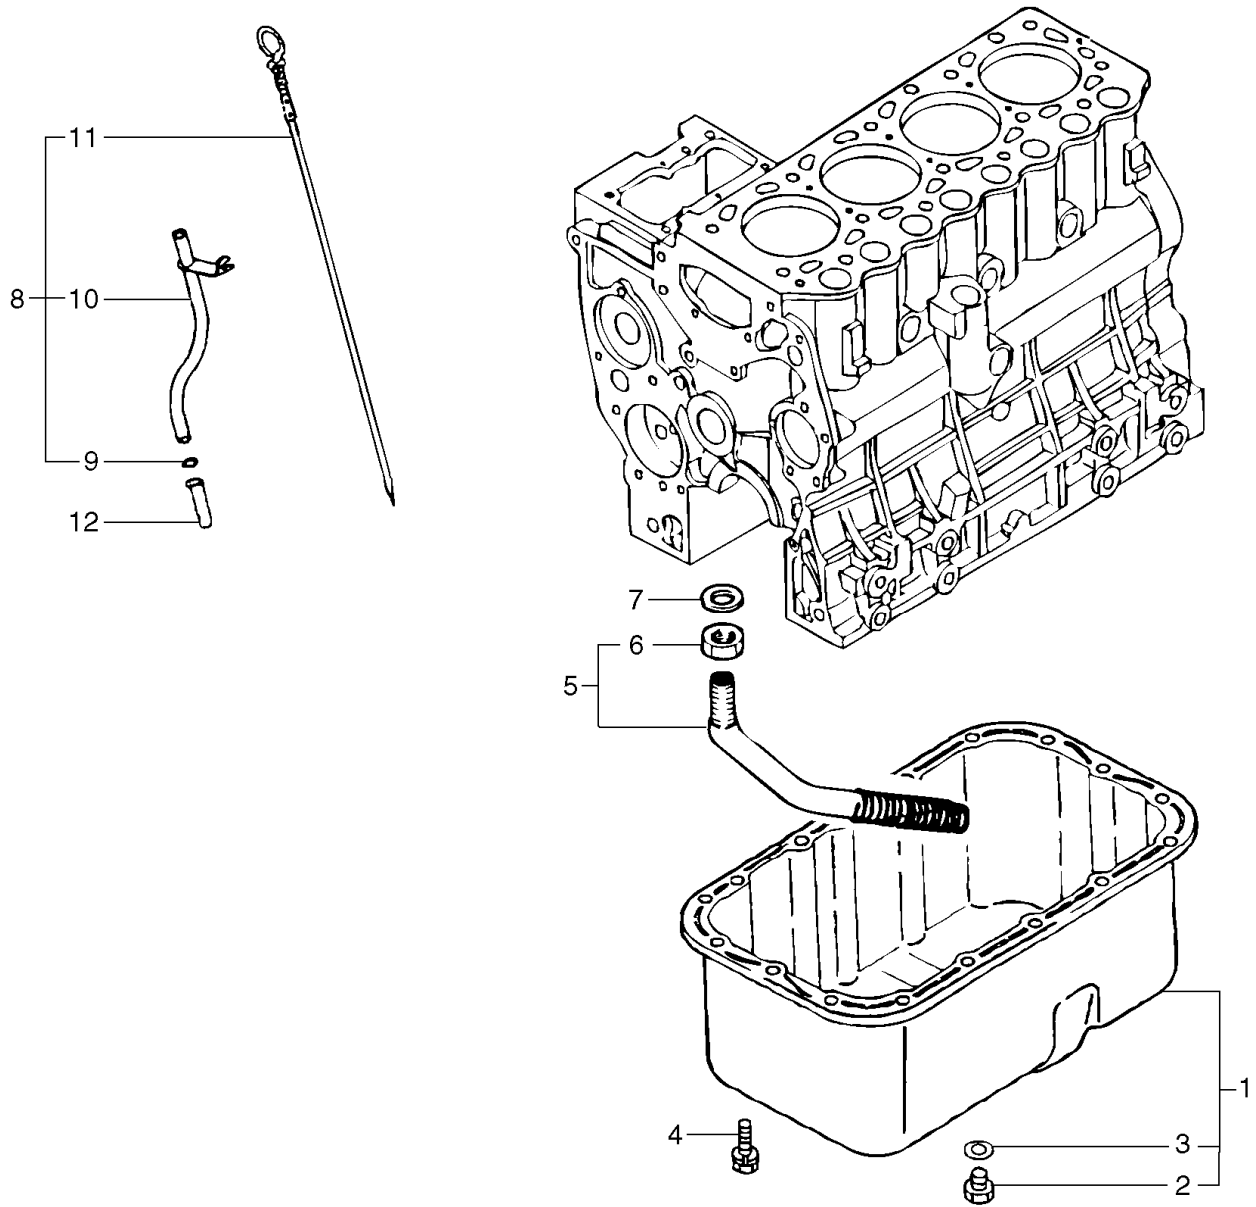

Date: 2013/12/1	Image id: 217Y3	Catalogue: 10007	Model: EC35
Brand: Volvo	Serial: 28310151-283999 99	Group/Section: 217/100	Title: Oil sump

Q1-Q5	Option	Option description	
Q1 283.10151 283.18462			

Pos	Part	Q1	Q2	Q3	Q4	Q5	PS	Kit	Description	Option(s)	Remark
1	PJ7415468	1							Oil pan		
2	PJ7415334	1							•Plug