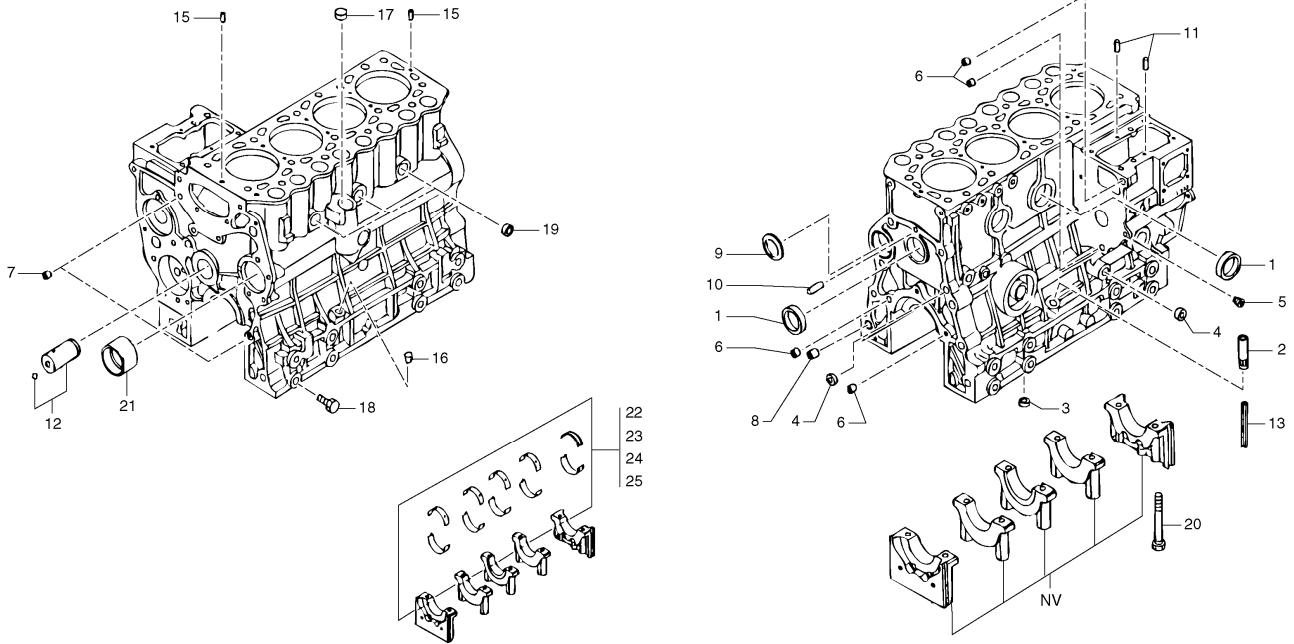

Date: 2013/12/1	Image id: 212Y3	Catalogue: 10007	Model: EC35
Brand: Volvo	Serial: 28310151-283999 99	Group/Section: 212/100	Title: Cylinder block

Q1-Q5	Option	Option description	
Q1 283.10151 283.18462			

Pos	Part	Q1	Q2	Q3	Q4	Q5	PS	Kit	Description	Option(s)	Remark
1	PJ7417807	3							Plug		
2	PJ7411338	1							Giude		
3	PJ7415346	1							Plug		
4	PJ7415347	3							Plug		
5	PJ7410691	1							Plug		
6	PJ7410403	4							Bushing		
7	PJ7410404	2							Bushing		
8	PJ7410405	1							Bushing		
9	PJ7410142	1							Plug		
10	PJ7410129	1							Centraliser		
11	PJ7410287	2							Centraliser		
12	PJ7415475	1							Shaft		
13	PJ7417809	4							Seal		
15	PJ7415322	2							Centraliser		
16	PJ7415332	1							Plug		
17	PJ7410143	1							Plug