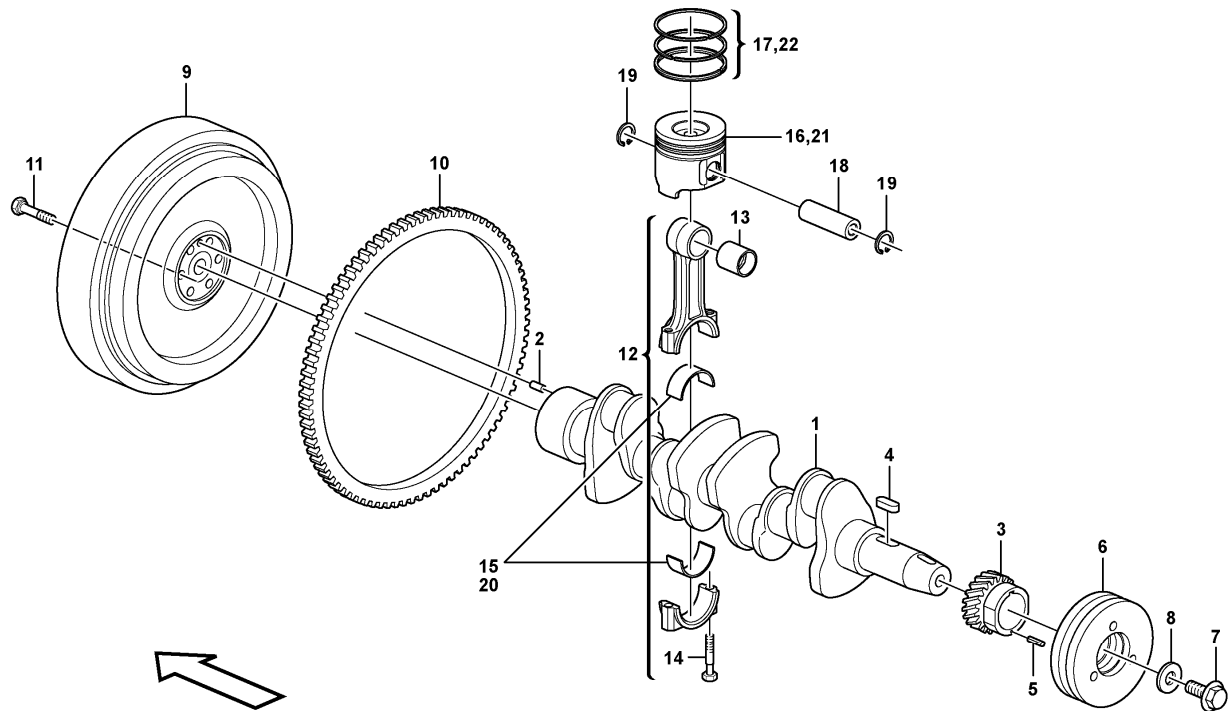

Date: 2013/12/1	Image id: 1017695	Catalogue: 10007	Model: EC35
Brand: Volvo	Serial: 28310151-283999 99	Group/Section: 216/200	Title: Crankshaft and related parts

Volvo Construction
Equipment
1017695

Section option	Kit	Option description
VOE11802427		Engine

Q1-Q5	Option	Option description
Q1 .		
Q2 283.18963		

Pos	Part	Q1	Q2	Q3	Q4	Q5	PS	Kit	Description	Option(s)	Remark
1	VOE11714661		1						Crankshaft		
2	VOE11714376		1						•Pin		
3	VOE11714355		1						•Gear		
4	VOE11714468		1						•Key		
5	VOE11713687		1						Pin		
6	VOE11714357		1						Pulley		
7	VOE11713690		1						Bolt