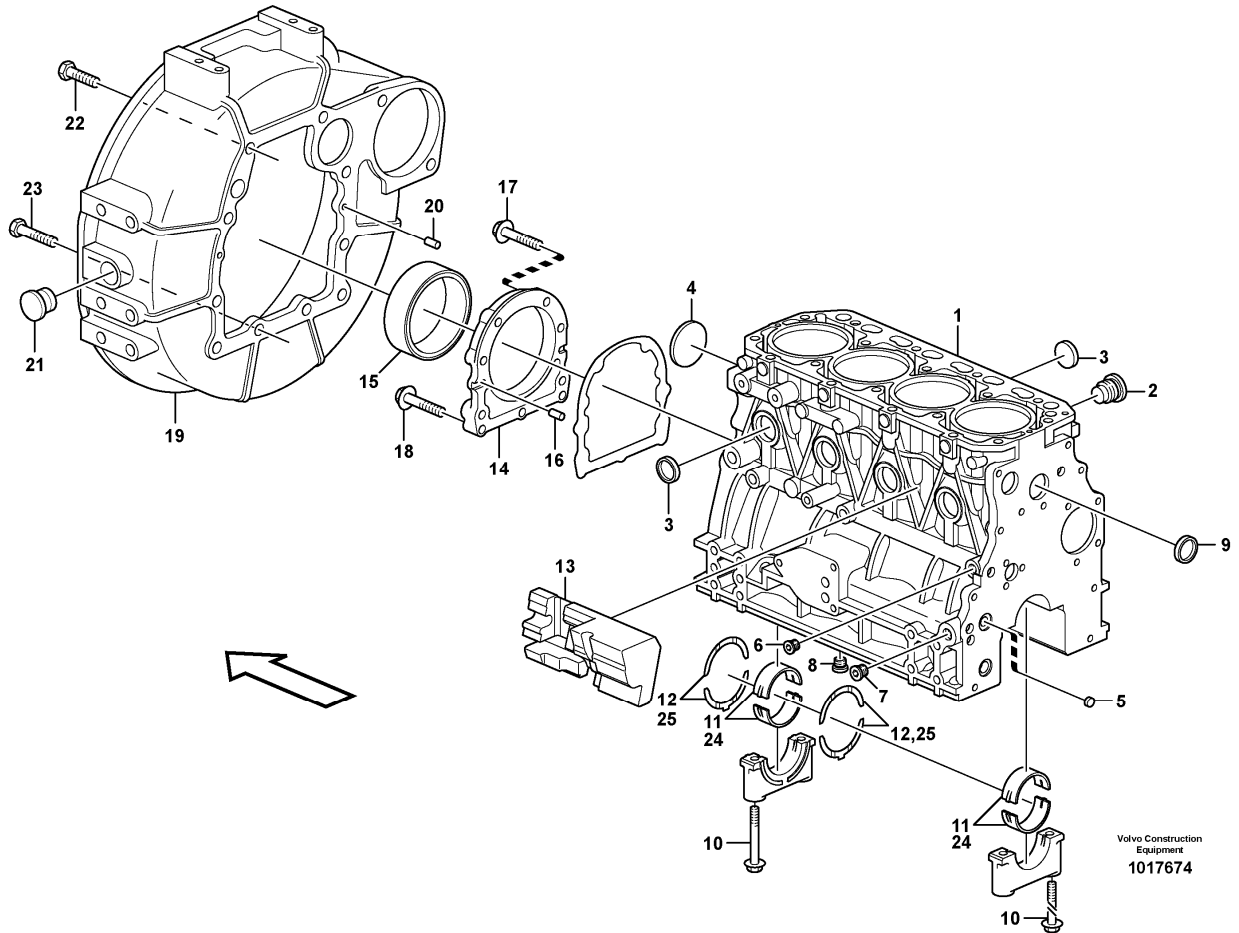

Date: 2013/12/1	Image id: 1017674	Catalogue: 10007	Model: EC35
Brand: Volvo	Serial: 28310151-283999 99	Group/Section: 212/200	Title: Cylinder block

Section option	Kit	Option description
VOE11802427		Engine

Q1-Q5	Option	Option description
Q1 .		
Q2 283.18963		

Pos	Part	Q1	Q2	Q3	Q4	Q5	PS	Kit	Description	Option(s)	Remark
1	VOE11714616		1						Cylinder block		
2	VOE11713560		1						•Plug		
3	VOE11714369		8						•Plug		
4	VOE11713559		1						•Plug		
5	VOE11713329		2						•Plug		
6	VOE11713317		1						•Plug		
7	VOE11713320		2						•Plug