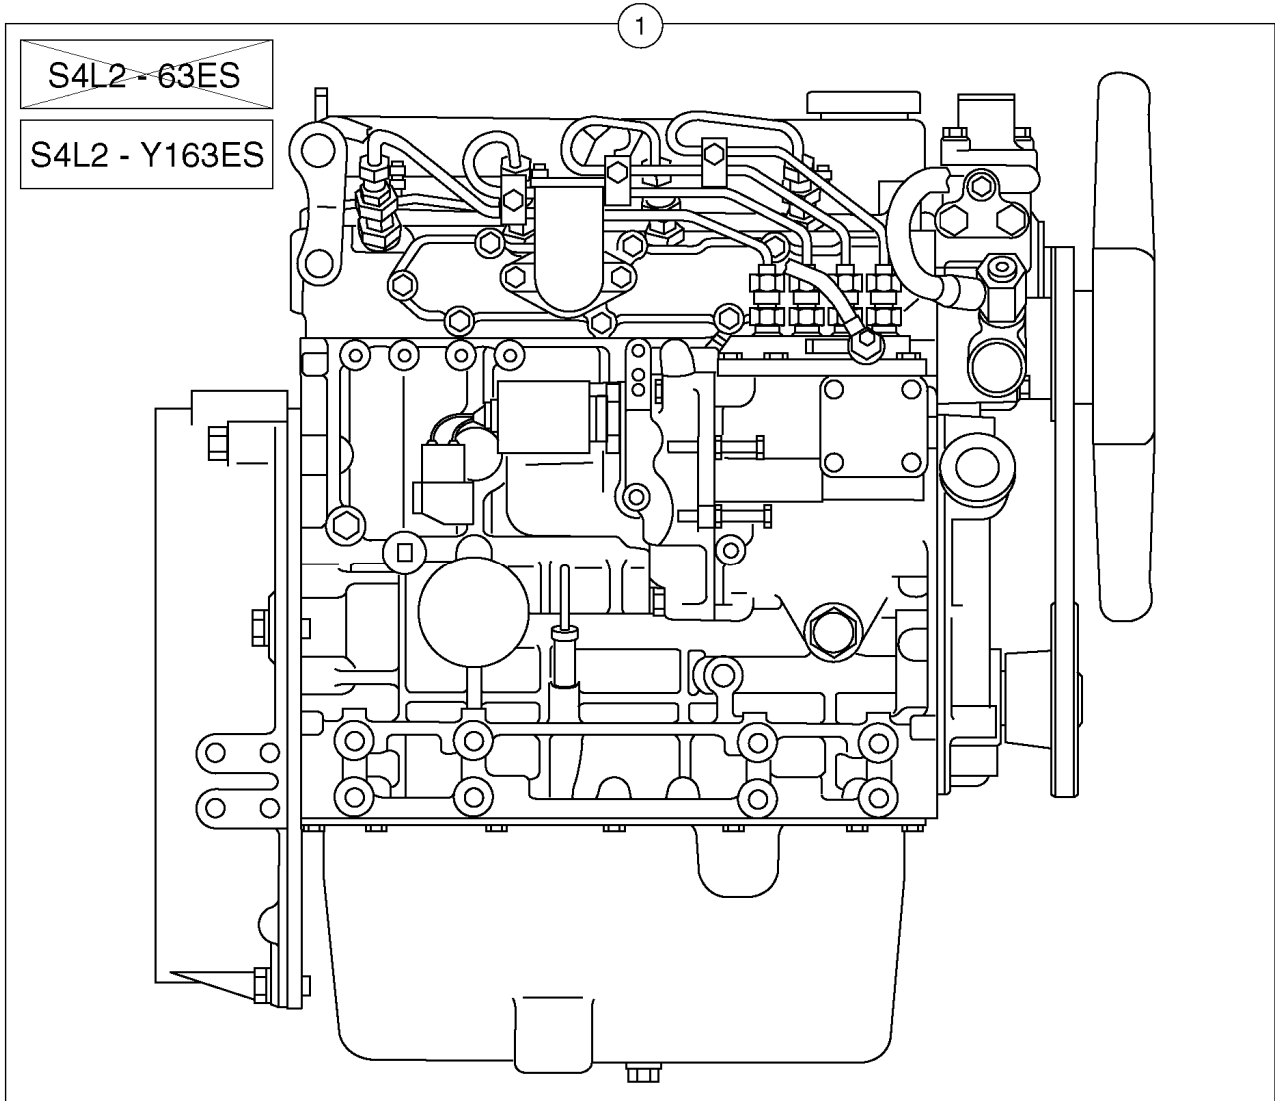

Date: 2013/12/1	Image id: 210Y3	Catalogue: 10007	Model: EC35
Brand: Volvo	Serial: 28310151-283999 99	Group/Section: 210/100	Title: Engine

Q1-Q5	Option	Option description	
Q1 283.10151 283.18462			

Pos	Part	Q1	Q2	Q3	Q4	Q5	PS	Kit	Description	Option(s)	Remark
1	VOE11806066	1							Engine		(PJ5370262)S4L2-Y163ES

Date: 2013/12/1	Image id: 1018256	Catalogue: 10007	Model: EC35
Brand: Volvo	Serial: 28310151-283999 99	Group/Section: 210/300	Title: Engine

Volvo Construction
Equipment
1018256

Section option	Kit	Option description
VOE11802427		Engine

Q1-Q5	Option	Option description	
Q1 .			
Q2 283.18963			

Pos	Part	Q1	Q2	Q3	Q4	Q5	PS	Kit	Description	Option(s)	Remark
	VOE11802427		1						Engine		4TNV88
1			1						•Cylinder block		See ref 212/200
2			1						•Cylinder head		See ref 211/200
3			1						•Timing gear casing		See ref 215/150
4			1						•Camshaft		See ref 215/300
5			1						•Crankshaft		See ref 216/200
6			1						•Oil sump		See ref 217/200