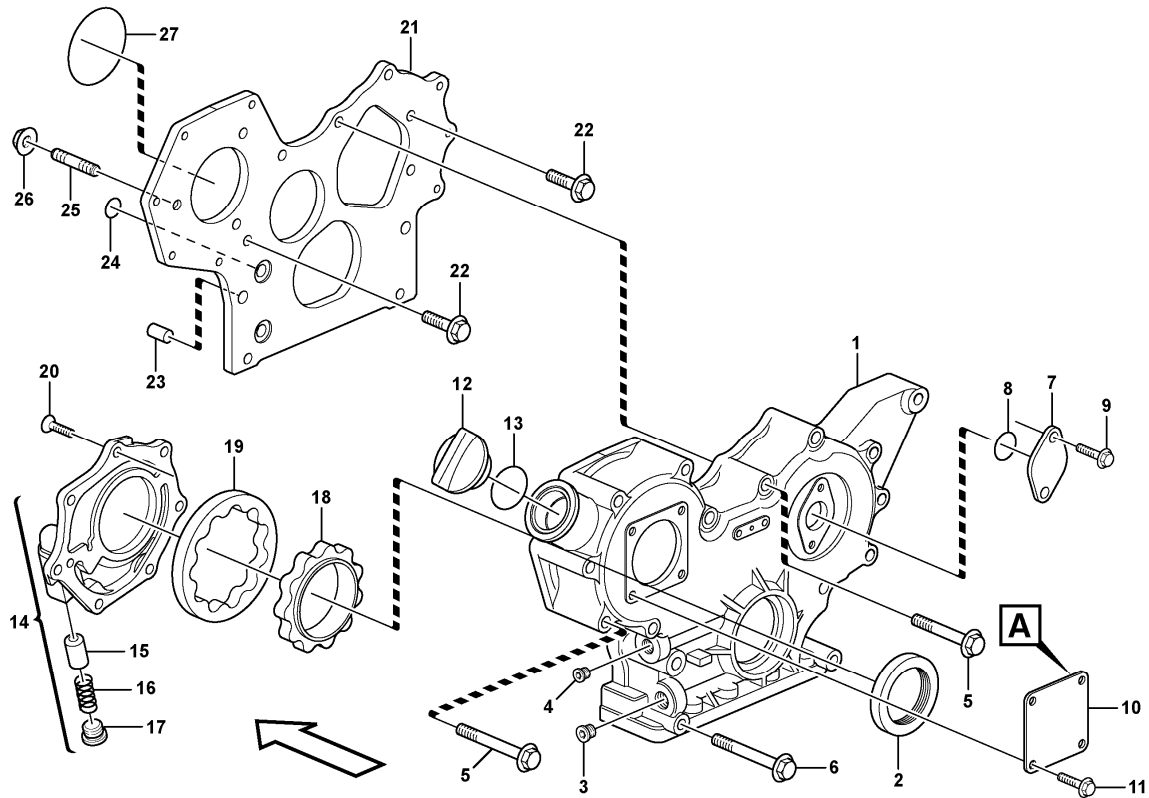

Date: 2013/12/1	Image id: 1017692	Catalogue: 10007	Model: EC35
Brand: Volvo	Serial: 28310151-283999 99	Group/Section: 215/150	Title: Timing gear casing and gears

Volvo Construction
Equipment
1017692

Section option	Kit	Option description
VOE11802427		Engine

Q1-Q5	Option	Option description
Q1 .		
Q2 283.18963		

Pos	Part	Q1	Q2	Q3	Q4	Q5	PS	Kit	Description	Option(s)	Remark
1	VOE11713614		1						Timing gear casing		
2	VOE11713616		1						•Sealing		
3	VOE11713615		1						•Plug		
4	VOE14521504		1						•Plug		
5	VOE11714373		11						Bolt		
6	VOE11714271		3						Flange screw		
7	VOE11713625		1						Cover