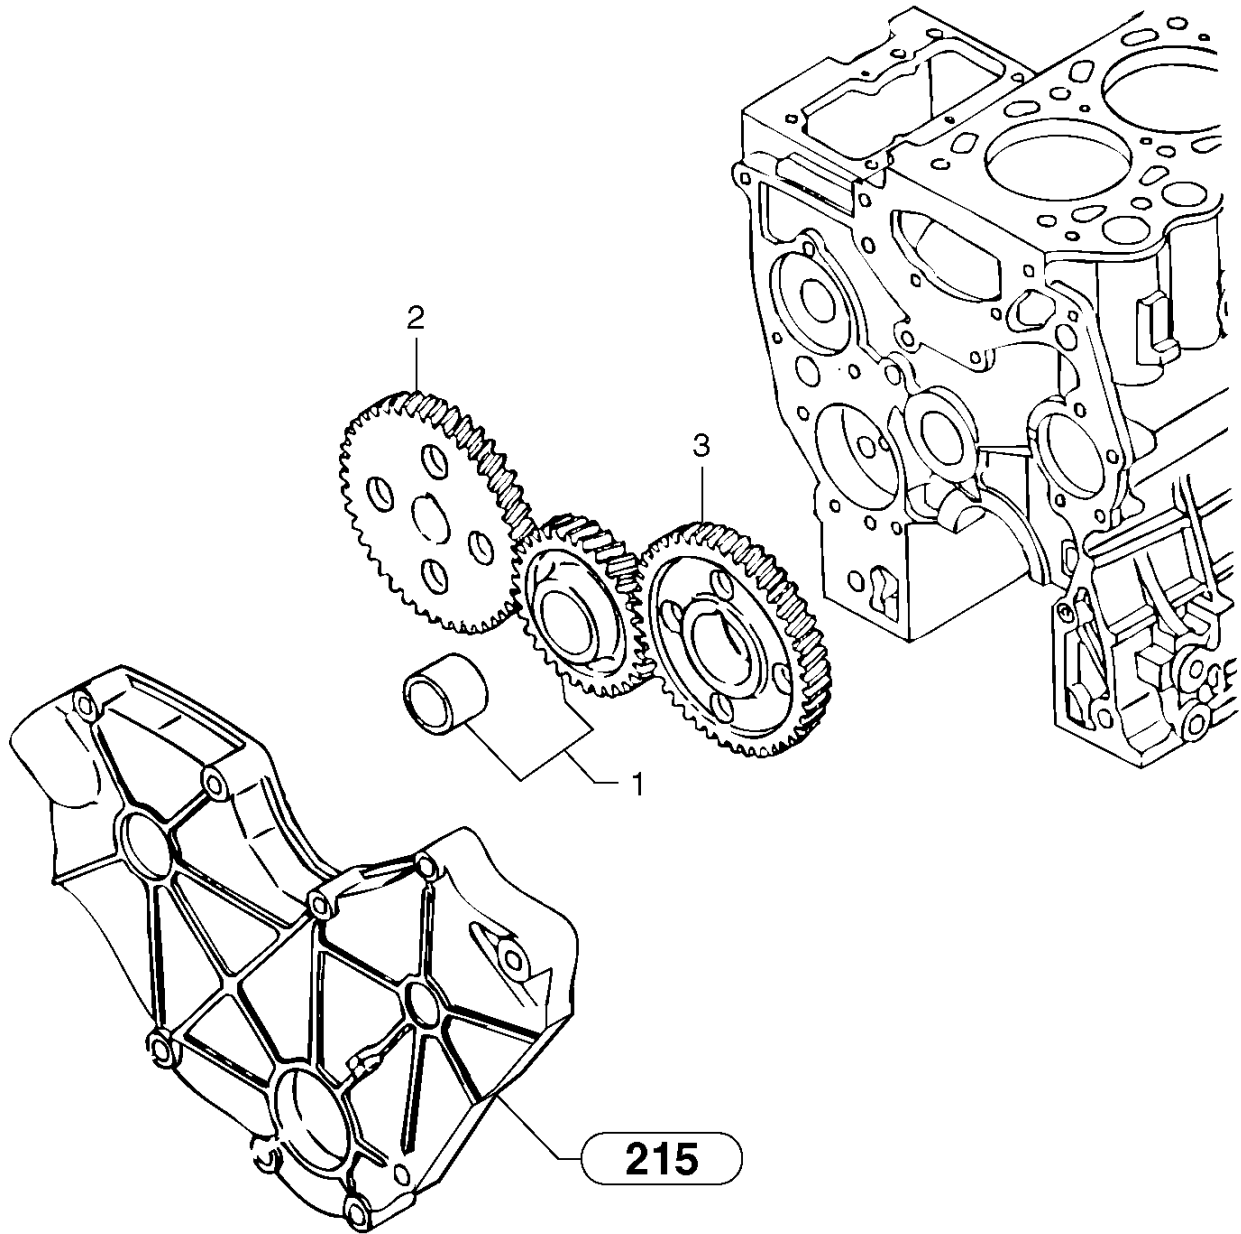

Date: 2013/12/1	Image id: 215AY3	Catalogue: 10007	Model: EC35
Brand: Volvo	Serial: 28310151-283999 99	Group/Section: 215/200	Title: Timing gears

Q1-Q5	Option	Option description	
Q1 283.10151 283.18462			

Pos	Part	Q1	Q2	Q3	Q4	Q5	PS	Kit	Description	Option(s)	Remark