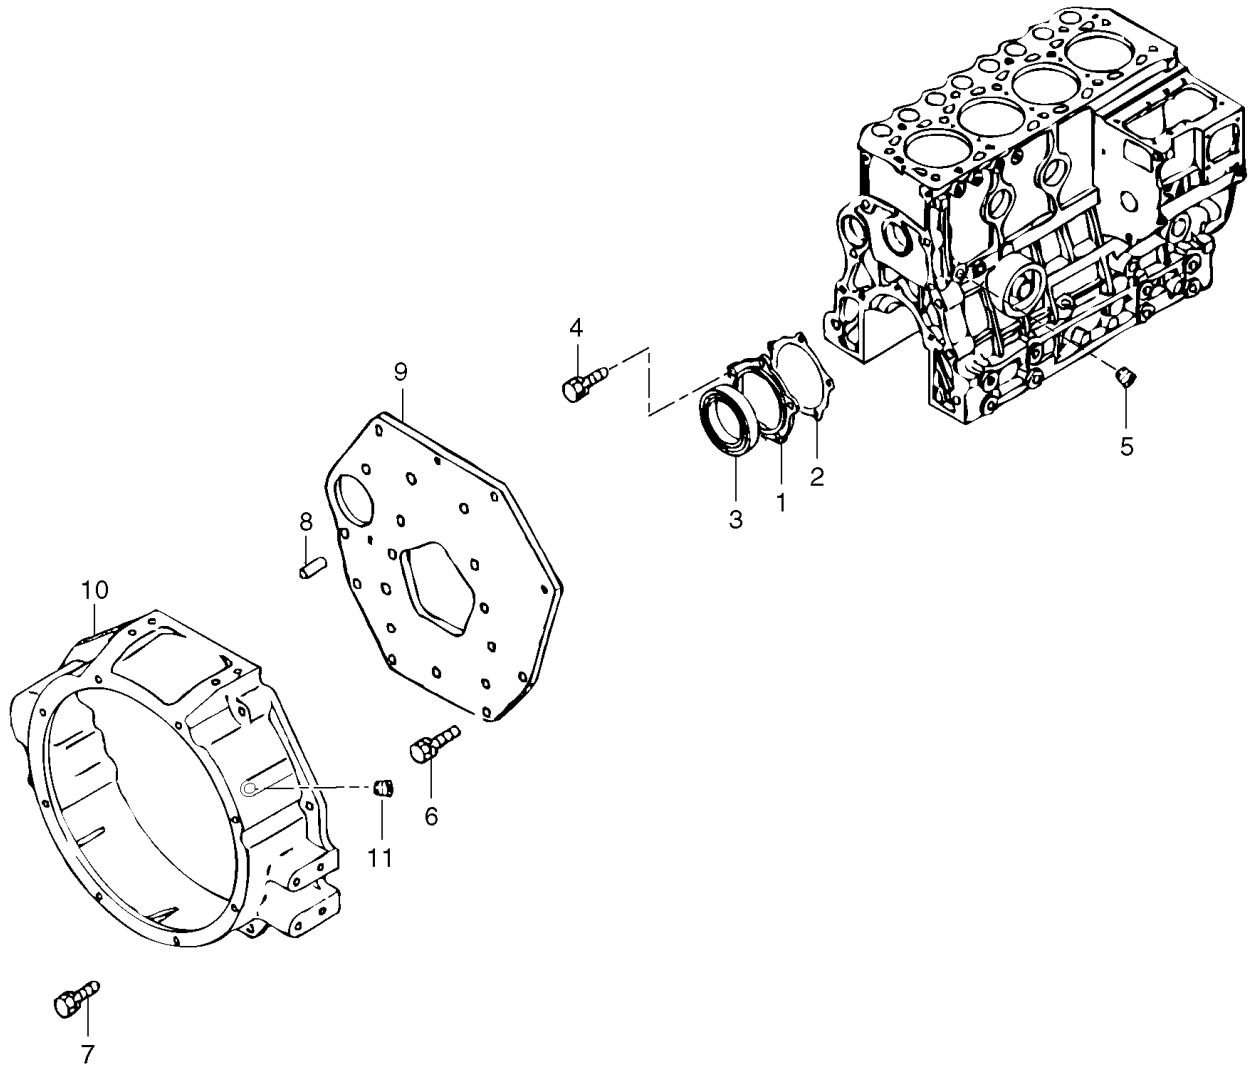

Date: 2013/12/1	Image id: 2125Y3	Catalogue: 10007	Model: EC35
Brand: Volvo	Serial: 28310151-28399999	Group/Section: 212/500	Title: Flywheel housing

Q1-Q5	Option	Option description	
Q1 283.10151 283.18462			

Pos	Part	Q1	Q2	Q3	Q4	Q5	PS	Kit	Description	Option(s)	Remark
1	PJ7415460	1							Flange		
2	PJ7415461	1							Sealing		
3	PJ7415457	1							Sealing ring		
4	PJ7415319	5					SS		Screw		
5	PJ7410039	1							Plug		
6	PJ7417818	13							Screw