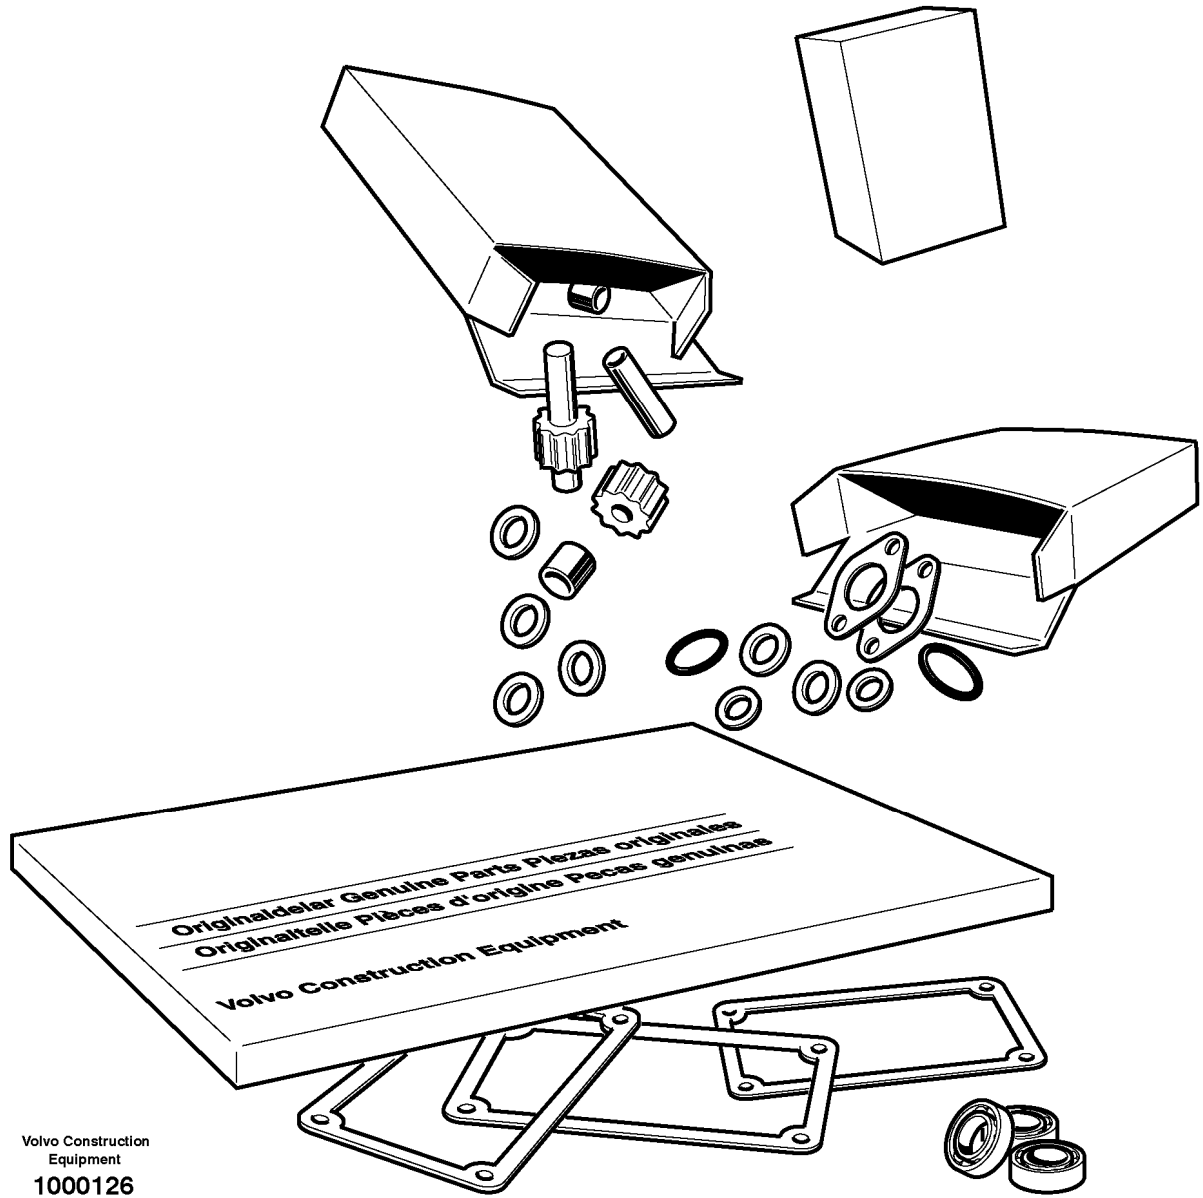

Date: 2013/12/1	Image id: 1000126	Catalogue: 10007	Model: EC35
Brand: Volvo	Serial: 28310151-28399999	Group/Section: 210/500	Title: Repair kits for engine

Section option	Kit	Option description
VOE11802427		Engine

Q1-Q5	Option	Option description
Q1.		
Q2 283.18963		

Pos	Part	Q1	Q2	Q3	Q4	Q5	PS	Kit	Description	Option(s)	Remark