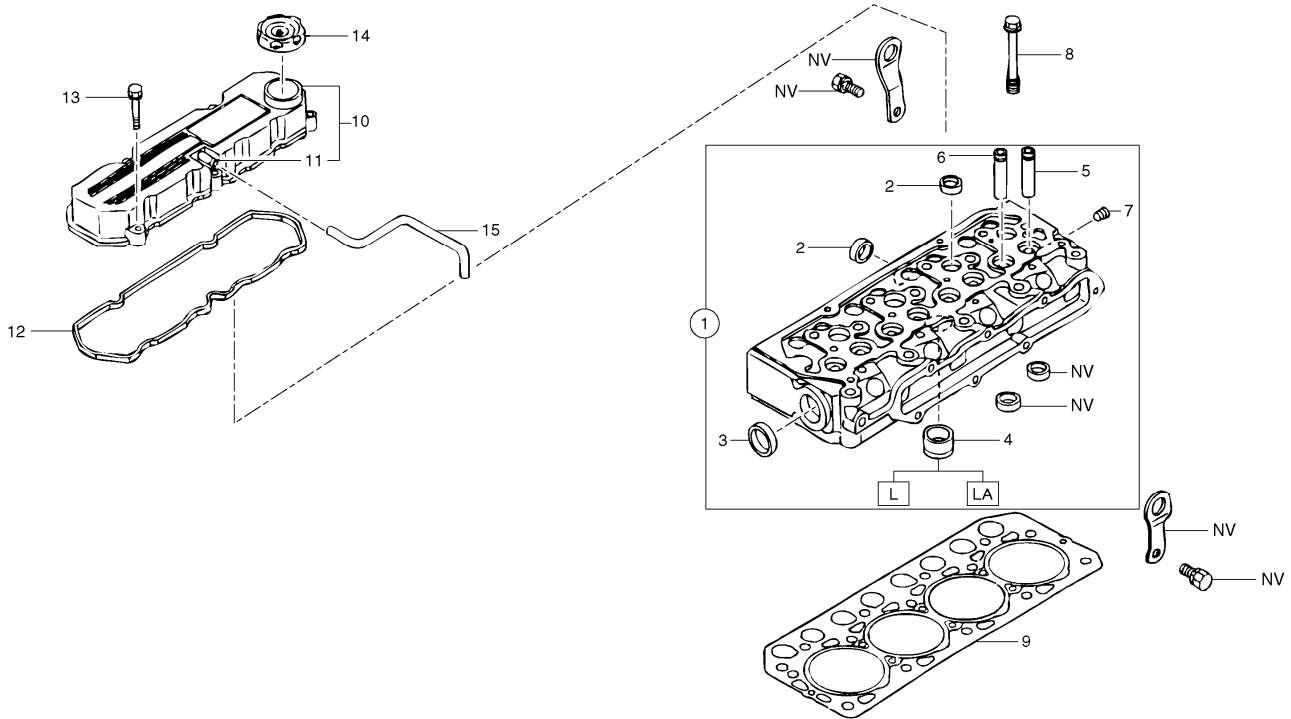

Date: 2013/12/1	Image id: 1018256	Catalogue: 10007	Model: EC35
Brand: Volvo	Serial: 28310151-283999 99	Group/Section: 210/300	Title: Engine

Volvo Construction
Equipment
1018256

Section option	Kit	Option description
VOE11802427		Engine

Q1-Q5	Option	Option description	
Q1 283.10151 283.18462			

Pos	Part	Q1	Q2	Q3	Q4	Q5	PS	Kit	Description	Option(s)	Remark
1	PJ7415517	1							Sealing Kit		

Date: 2013/12/1	Image id: 1000126	Catalogue: 10007	Model: EC35
Brand: Volvo	Serial: 28310151-28399999	Group/Section: 210/500	Title: Repair kits for engine

Date: 2013/12/1	Image id: 211Y3	Catalogue: 10007	Model: EC35
Brand: Volvo	Serial: 28310151-283999 99	Group/Section: 211/100	Title: Cylinder head

Q1-Q5	Option	Option description	
Q1 283.10151 283.18462			