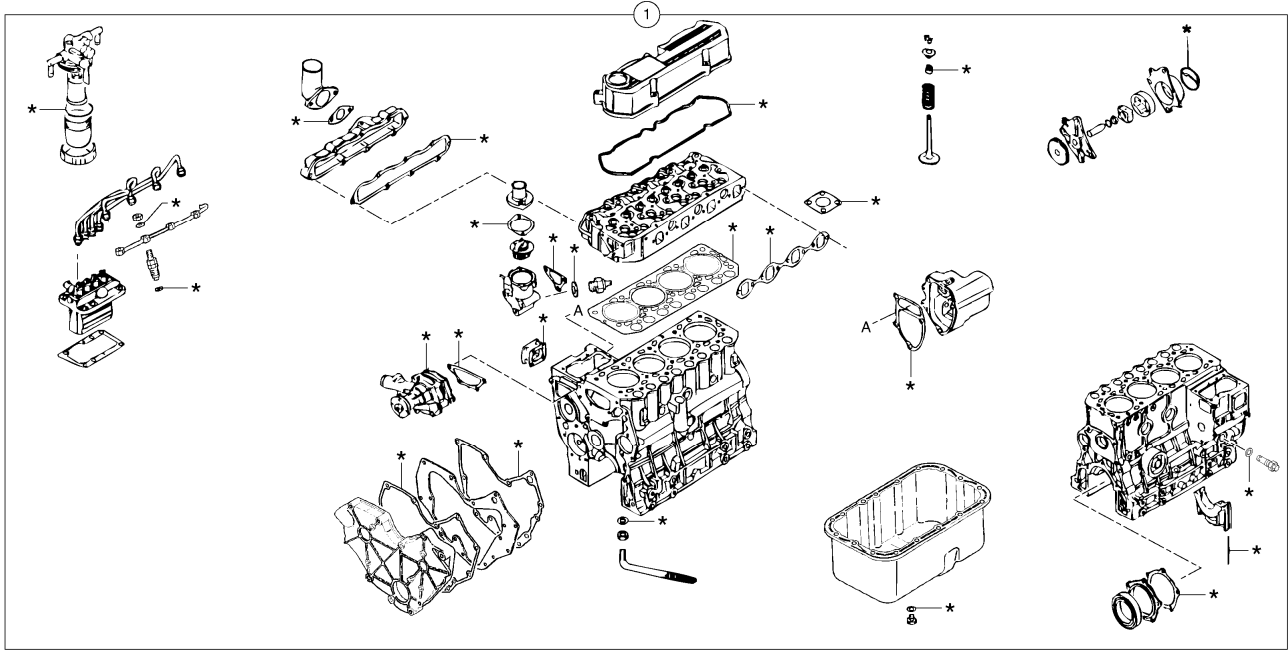

Date: 2013/12/1	Image id: 210PY3	Catalogue: 10007	Model: EC35
Brand: Volvo	Serial: 28310151-283999 99	Group/Section: 210/400	Title: Repair kits for engine

Q1-Q5	Option	Option description	
Q1 283.10151 283.18462			

Pos	Part	Q1	Q2	Q3	Q4	Q5	PS	Kit	Description	Option(s)	Remark
1	PJ7415517	1							Sealing Kit