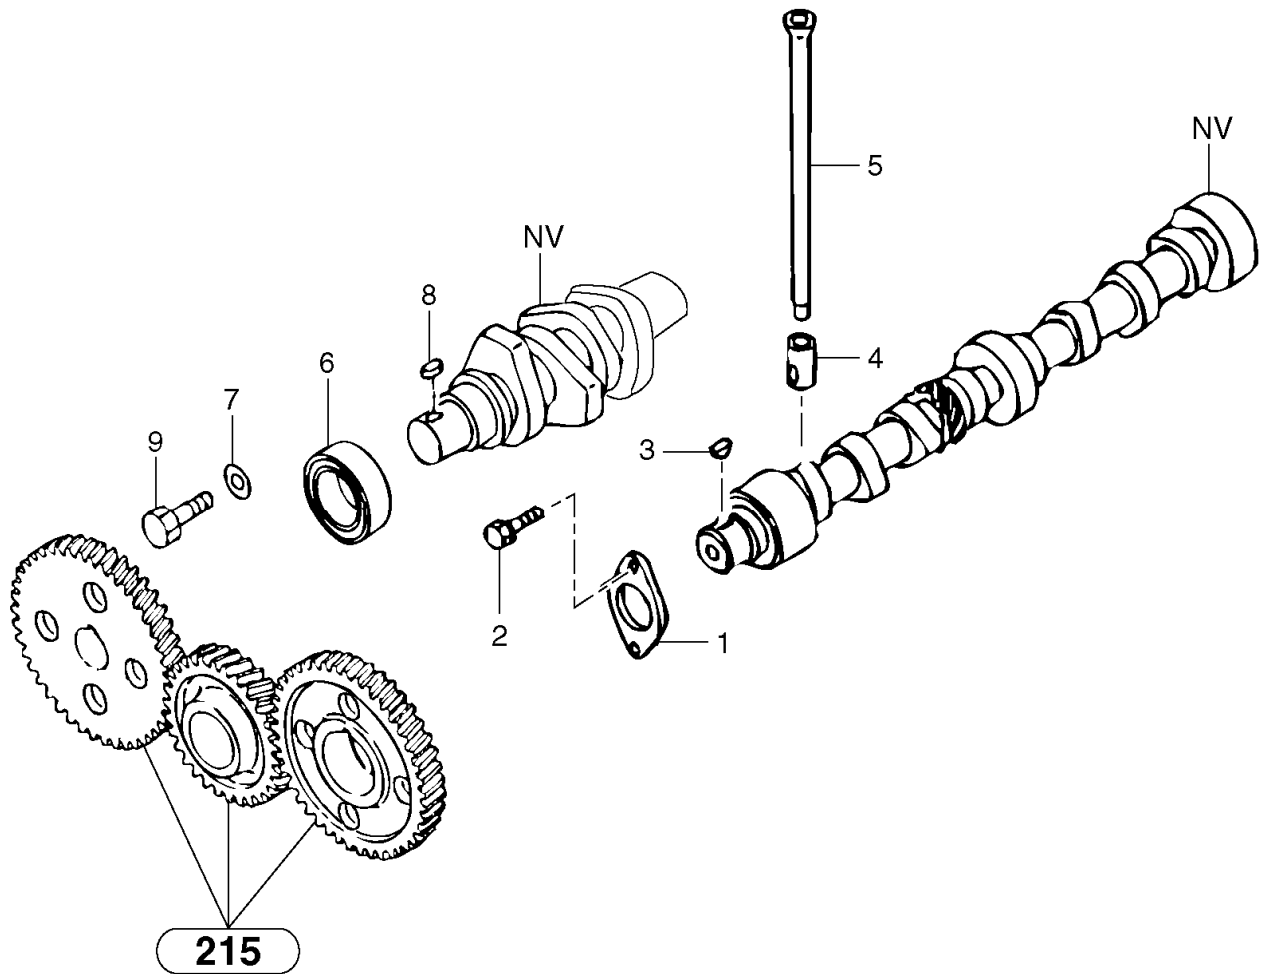

Date: 2013/12/1	Image id: 215BY3	Catalogue: 10007	Model: EC35
Brand: Volvo	Serial: 28310151-283999 99	Group/Section: 215/400	Title: Camshaft

Q1-Q5	Option	Option description	
Q1 283.10151 283.18462			

Pos	Part	Q1	Q2	Q3	Q4	Q5	PS	Kit	Description	Option(s)	Remark
1	PJ7415441	1							Plate		
2	PJ7416429	2							Attachment kit		
3	PJ7410132	1							Key		
4	PJ7410181	8							Tappet		
5	PJ7415455	8							Rod		
6	PJ7410085	1							Ball bearing