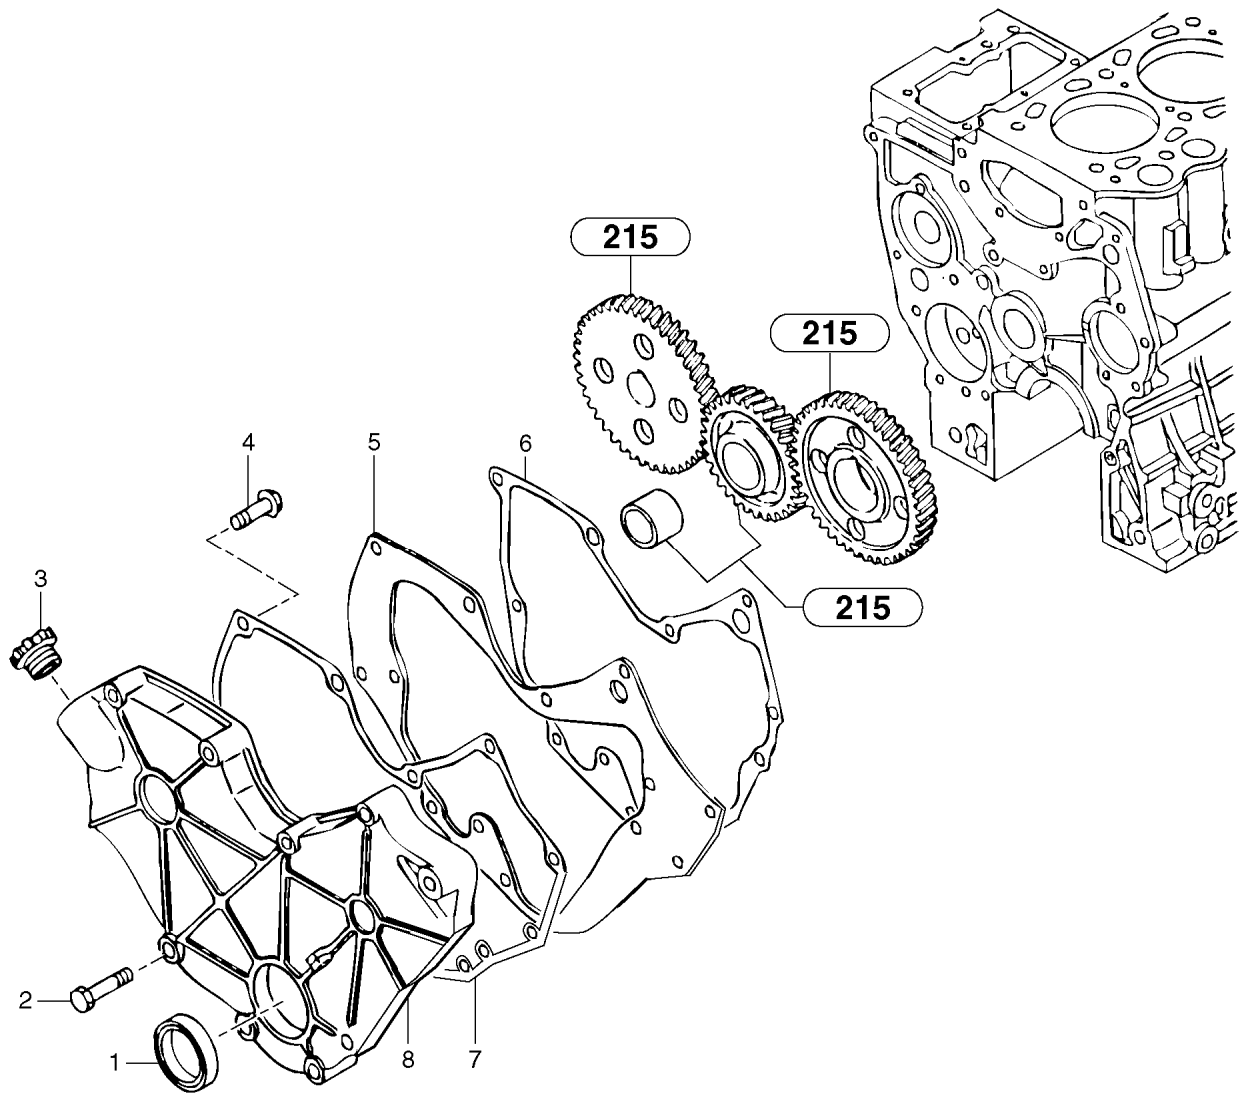

Date: 2013/12/1	Image id: 215Y3	Catalogue: 10007	Model: EC35
Brand: Volvo	Serial: 28310151-283999 99	Group/Section: 215/100	Title: Timing gear casing

Q1-Q5	Option	Option description	
Q1 283.10151 283.18462			

Pos	Part	Q1	Q2	Q3	Q4	Q5	PS	Kit	Description	Option(s)	Remark
1	PJ7410027	1							Seal		
2	PJ7410092	8					SS		Screw		
3	VOE11712227	REQ							Cap		(PJ7414925)
4	PJ7416429	7							Attachment kit		
5	PJ7416720	1							Plate