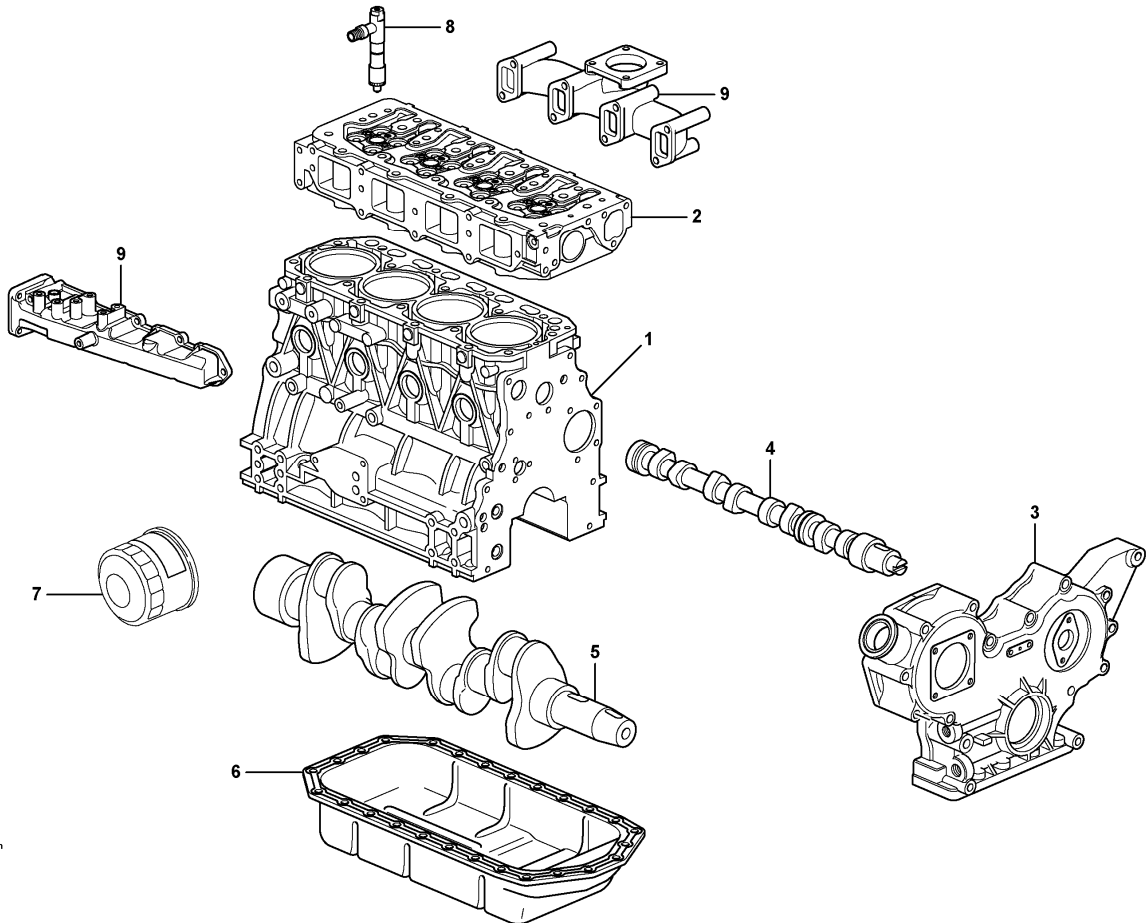

Date: 2013/12/1	Image id: 210Y3	Catalogue: 10007	Model: EC35
Brand: Volvo	Serial: 28310151-283999 99	Group/Section: 210/100	Title: Engine

Q1-Q5	Option	Option description	
Q1 283.10151 283.18462			

Pos	Part	Q1	Q2	Q3	Q4	Q5	PS	Kit	Description	Option(s)	Remark
1	VOE11806066	1							Engine		(PJ5370262)S4L2-Y163ES

Date: 2013/12/1	Image id: 1018256	Catalogue: 10007	Model: EC35
Brand: Volvo	Serial: 28310151-283999 99	Group/Section: 210/300	Title: Engine

Volvo Construction
Equipment
1018256

Section option	Kit	Option description
VOE11802427		Engine

Q1-Q5	Option	Option description	
Q1 .			
Q2 283.18963			

Pos	Part	Q1	Q2	Q3	Q4	Q5	PS	Kit	Description	Option(s)	Remark
	VOE11802427		1						Engine		4TNV88
1			1						•Cylinder block		See ref 212/200
2			1						•Cylinder head		See ref 211/200
3			1						•Timing gear casing		See ref 215/150
4			1						•Camshaft		See ref 215/300
5			1						•Crankshaft		See ref 216/200
6			1						•Oil sump		See ref 217/200

7			1						•Oil Filter		See ref 220/100
8			1						•Injector		See ref 237/200
9			1						•Inlet, exhaust syst.		See ref 251/200

Date: 2013/12/1	Image id: 210PY3	Catalogue: 10007	Model: EC35
Brand: Volvo	Serial: 28310151-283999 99	Group/Section: 210/400	Title: Repair kits for engine