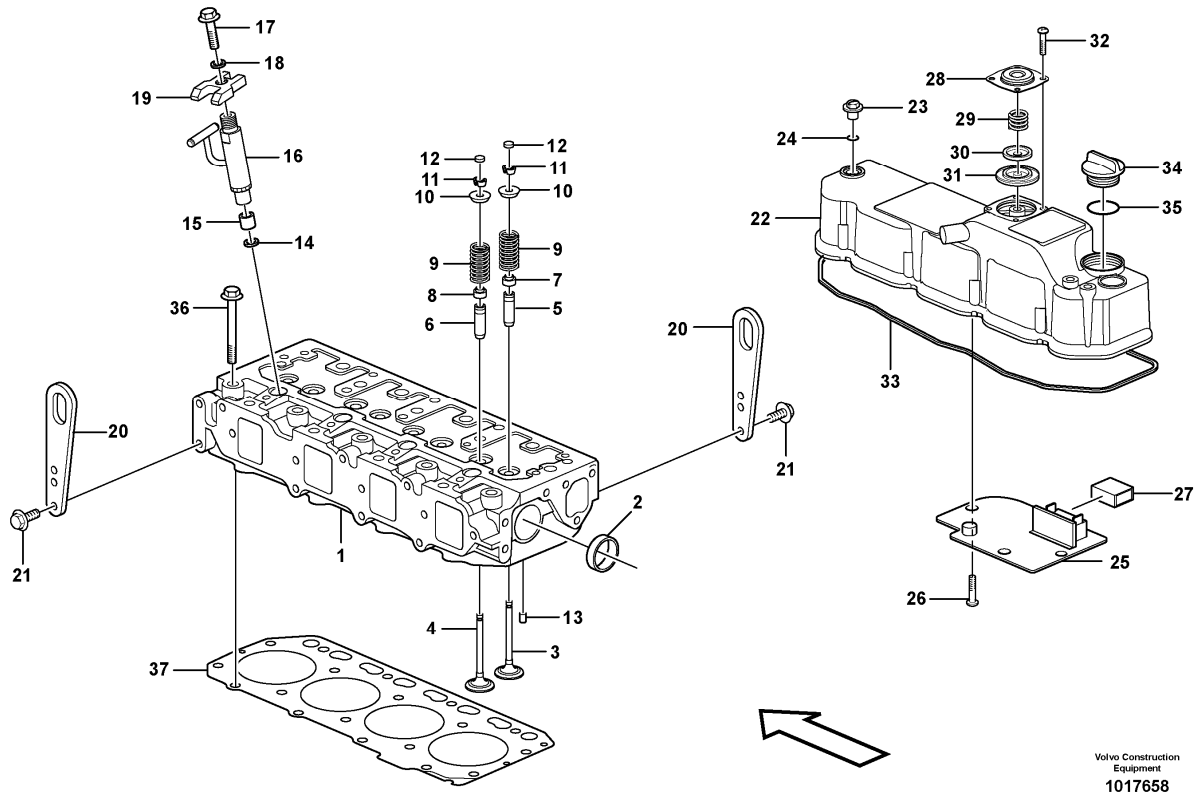

Date: 2013/12/1	Image id: 1017658	Catalogue: 10007	Model: EC35
Brand: Volvo	Serial: 28310151-283999 99	Group/Section: 211/200	Title: Cylinder head

Volvo Construction
Equipment
1017658

Section option	Kit	Option description
VOE11802427		Engine

Q1-Q5	Option	Option description
Q1 .		
Q2 283.18963		

Pos	Part	Q1	Q2	Q3	Q4	Q5	PS	Kit	Description	Option(s)	Remark
1	VOE11715312		1						Cylinder head		
2	VOE11714379		2						•Plug		
3	VOE11715313		4						•Inlet valve		
4	VOE11714710		4						•Valve		
5	VOE11714708		4						•Valve guide		
6	VOE11714713		4						•Valve guide		
7	VOE11713652		4						•Sealing