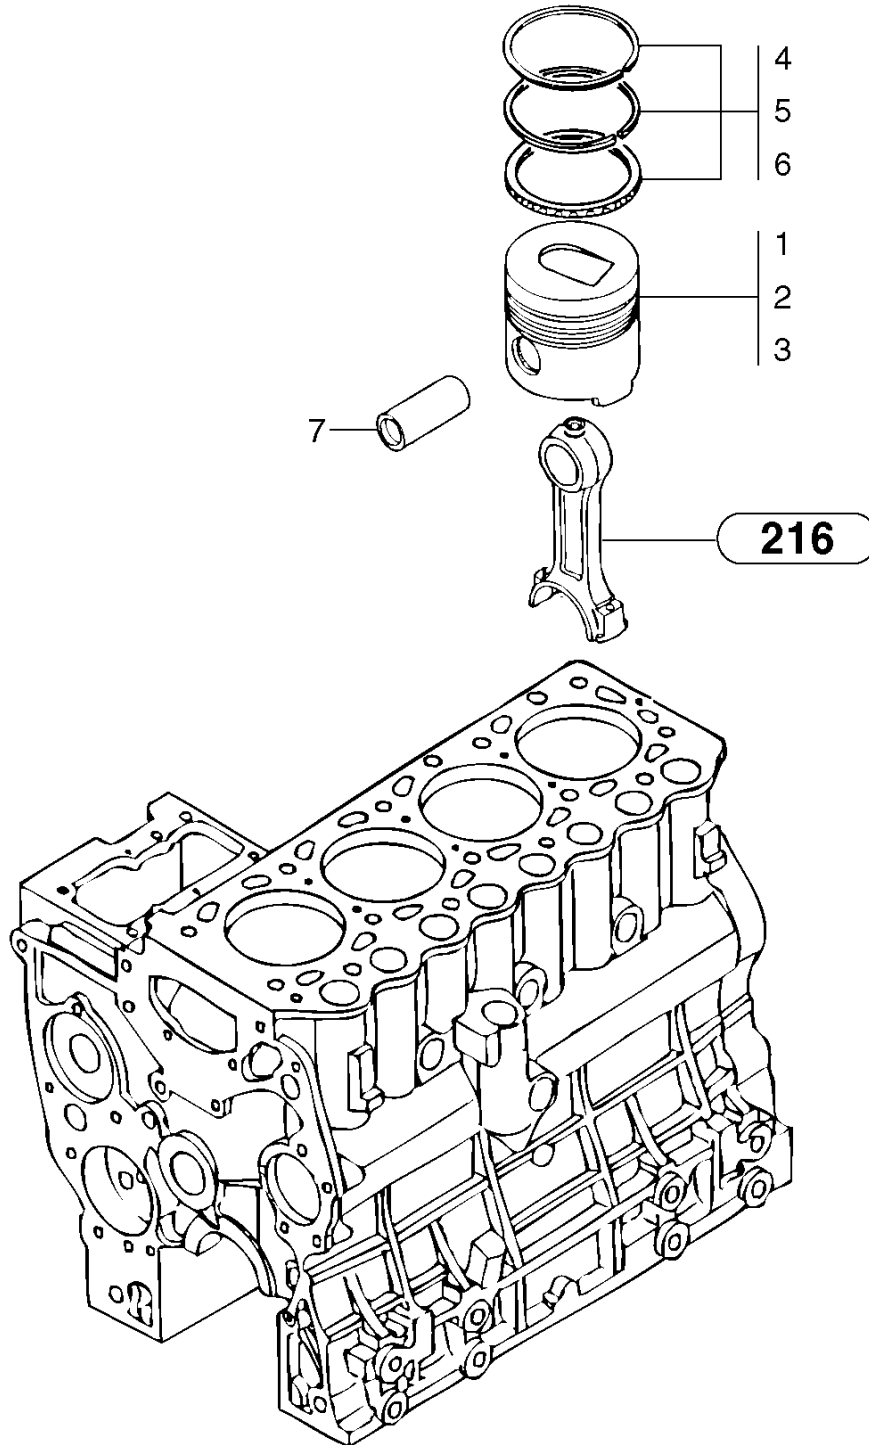

Date: 2013/12/1	Image id: 213Y3	Catalogue: 10007	Model: EC35
Brand: Volvo	Serial: 28310151-283999 99	Group/Section: 213/100	Title: Pistons

Q1-Q5	Option	Option description