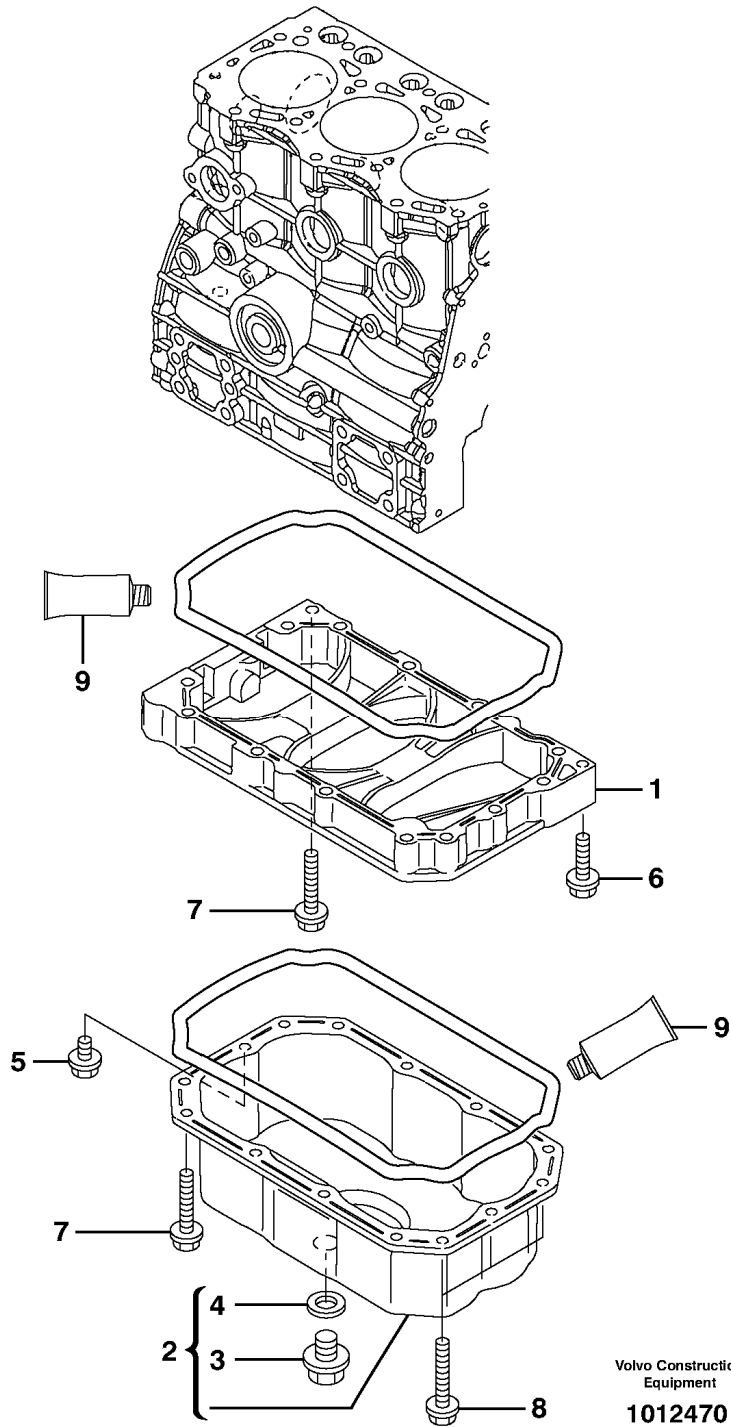

Date: 2013/12/11	Image id: 1012470	Catalogue: 20047	Model: ECR28
Brand: Volvo	Serial: 60110151-601999	Group/Section: 217/100	Title: Oil sump

Volvo Construction
Equipment
1012470

Q1-Q5	Option	Option description