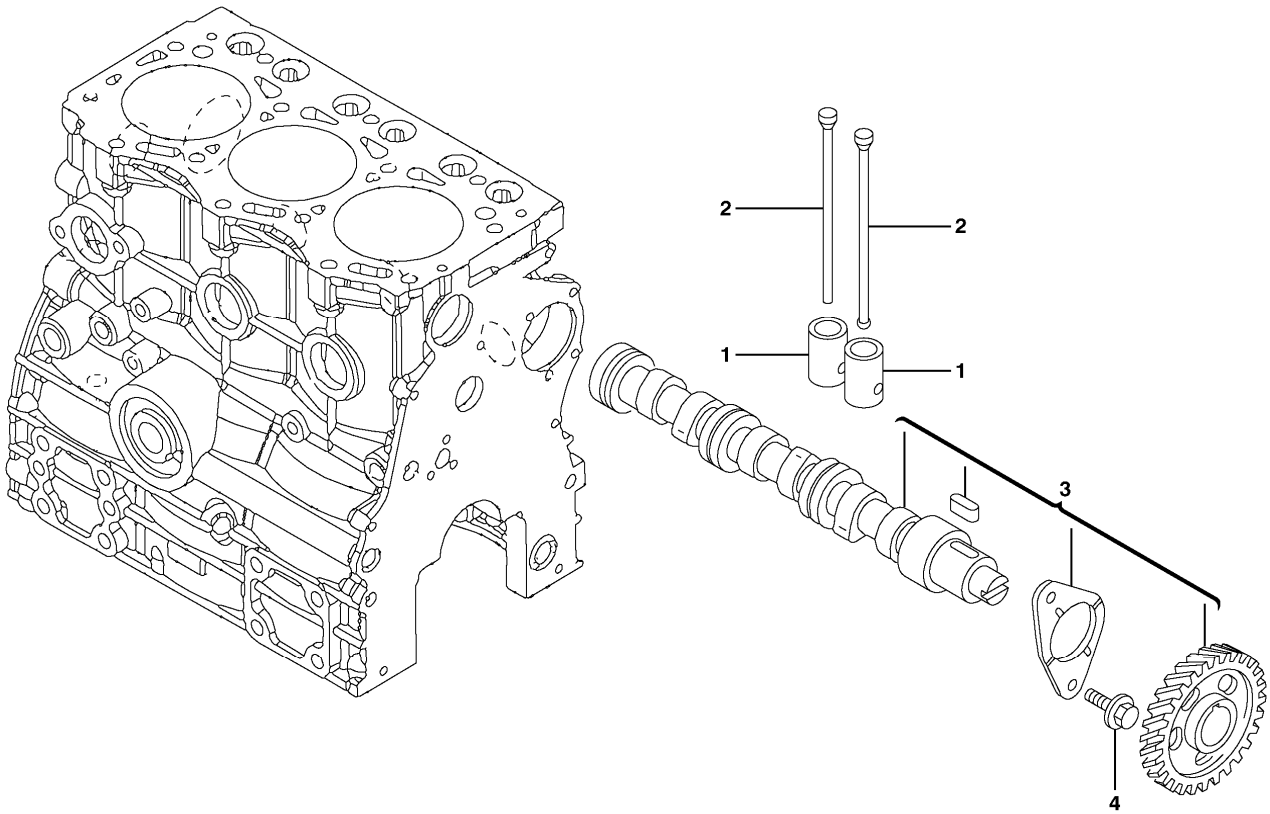

Date: <b>2013/12/11</b>	Image id: <b>1012467</b>	Catalogue: <b>20047</b>	Model: <b>ECR28</b>
Brand: <b>Volvo</b>	Serial: <b>60110151-601999 99</b>	Group/Section: <b>215/400</b>	Title: <b>Camshaft</b>

Volvo Construction  
Equipment  
1012467