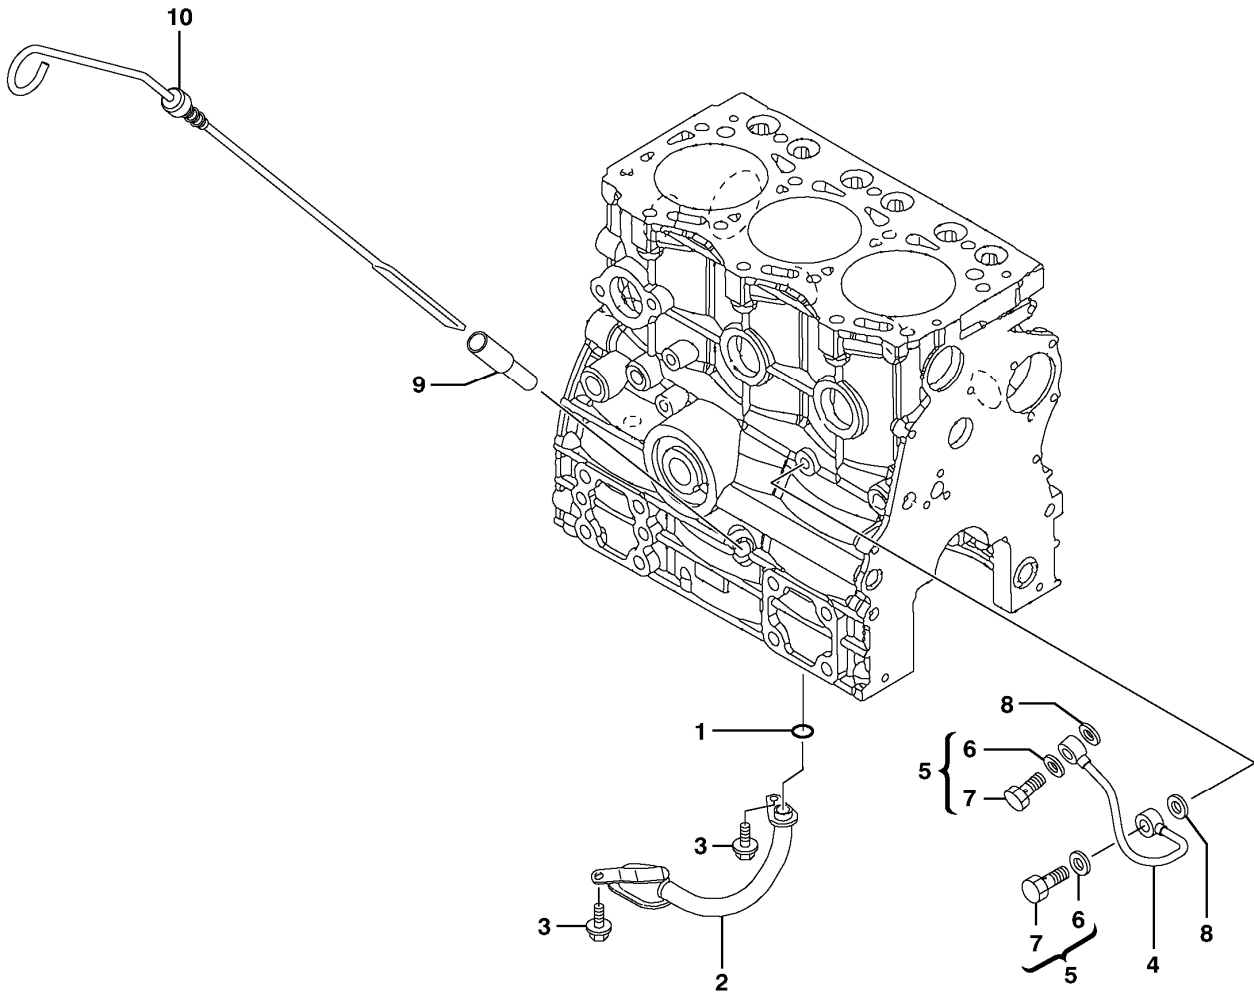

Date: 2013/12/11	Image id: 1012471	Catalogue: 20047	Model: ECR28
Brand: Volvo	Serial: 60110151-601999 99	Group/Section: 220/100	Title: Lubricating oil system

Volvo Construction
Equipment
1012471

Q1-Q5	Option	Option description	
Q1 11801174			
Q2 15614793			

Pos	Part	Q1	Q2	Q3	Q4	Q5	PS	Kit	Description	Option(s)	Remark
1	VOE11713304	1	1						O-ring		
2	VOE11713436	1	1						Oil strainer		
3	VOE11713437	2	2						Bolt