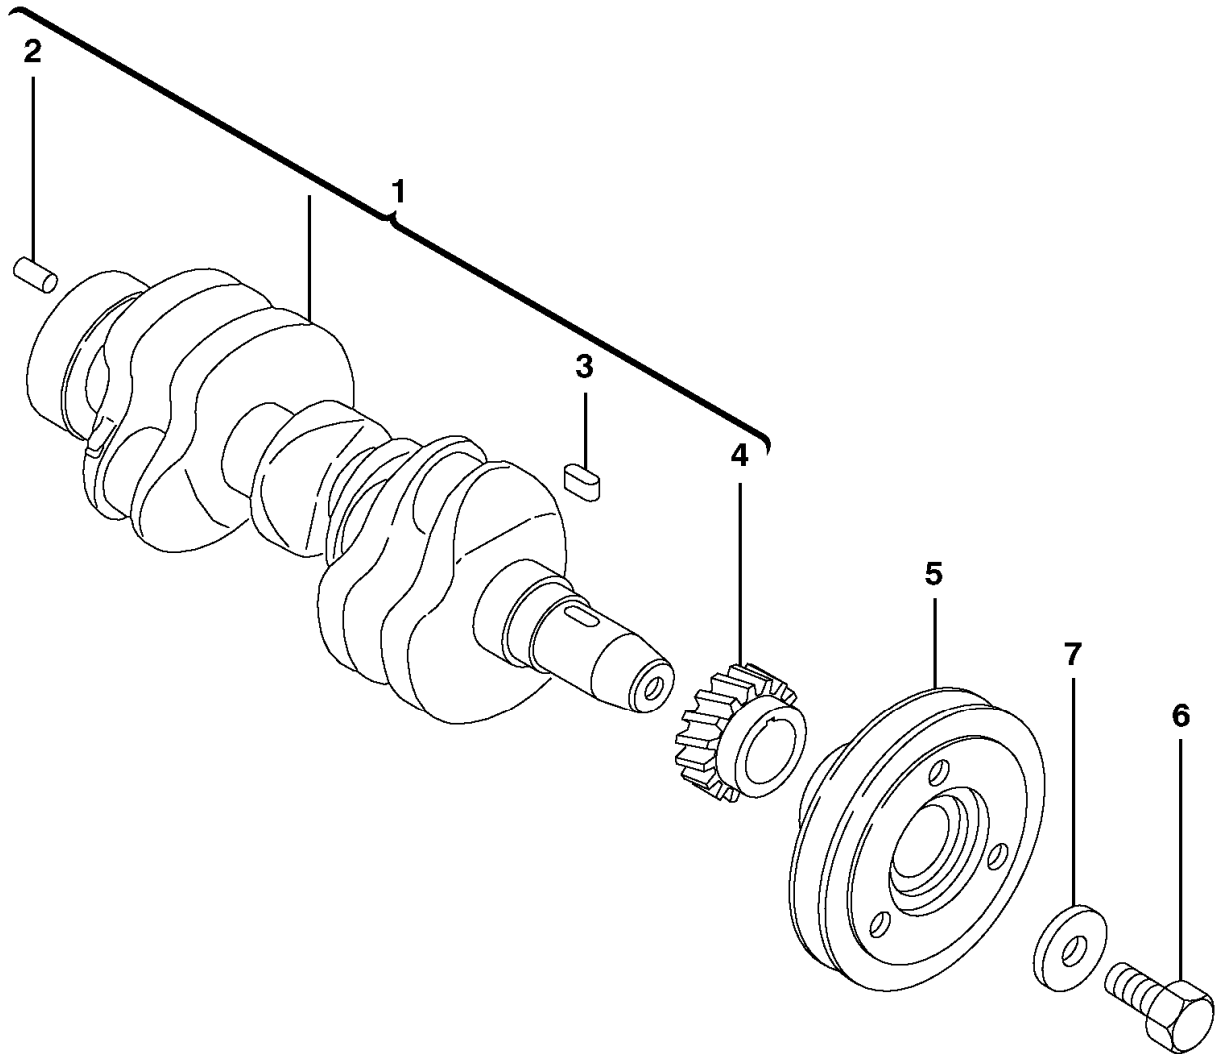

Date: 2013/12/11	Image id: 1012468	Catalogue: 20047	Model: ECR28
Brand: Volvo	Serial: 60110151-601999 99	Group/Section: 216/100	Title: Crankshaft

Volvo Construction
Equipment
1012468

Q1-Q5	Option	Option description