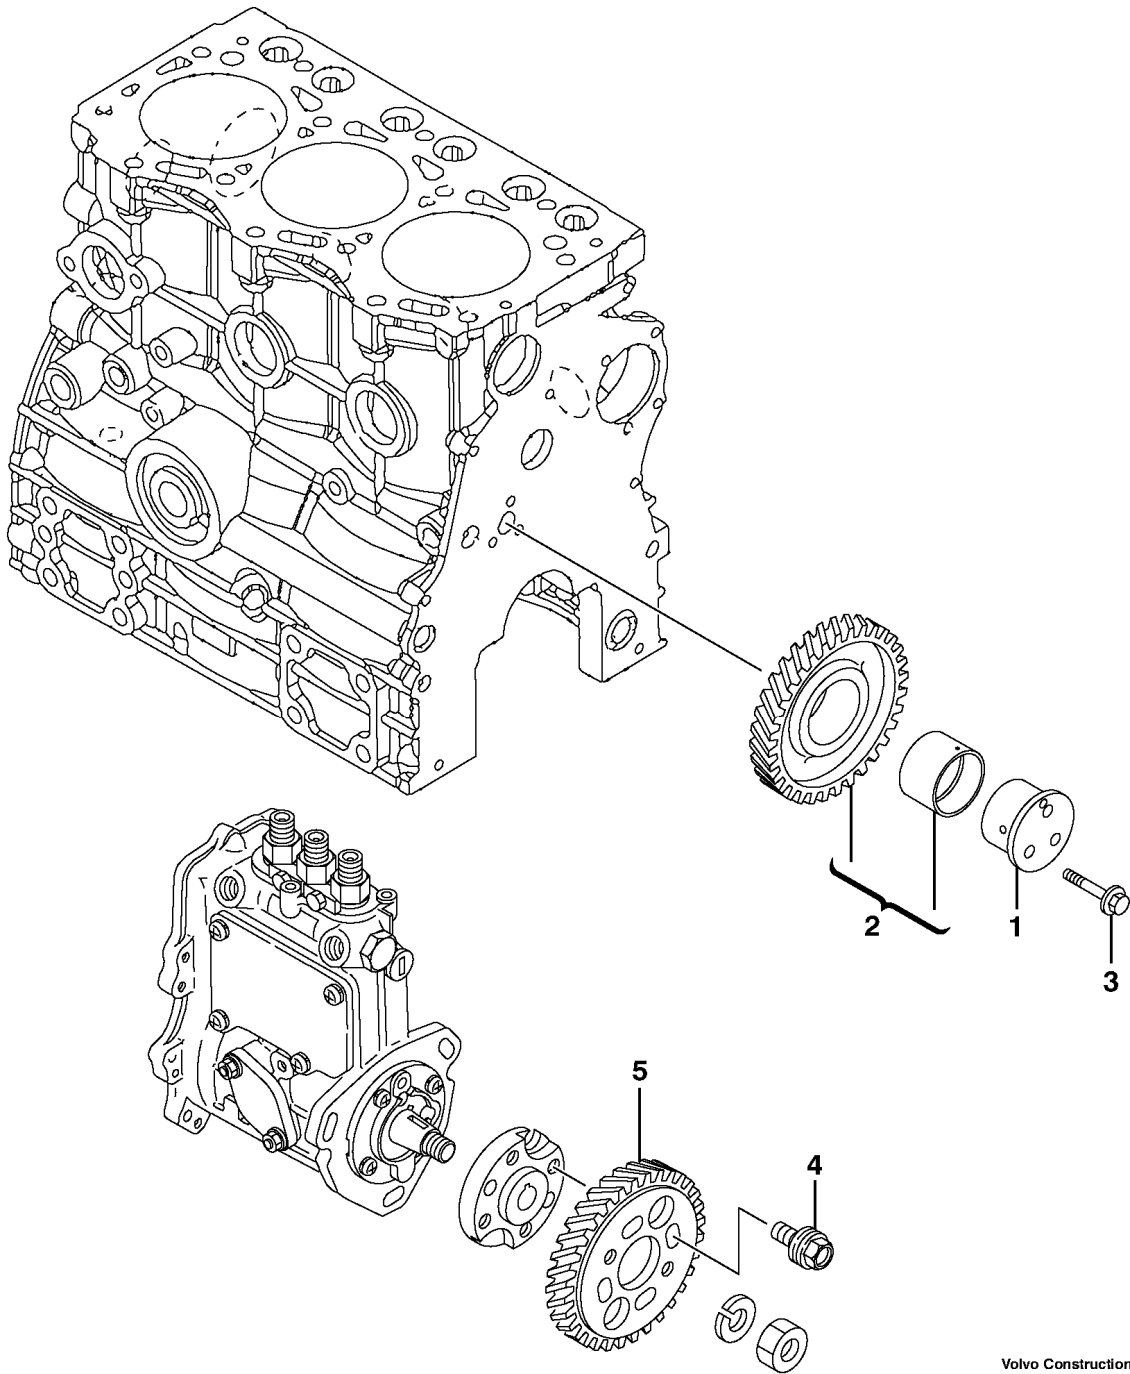

Date: 2013/12/11	Image id: 1012466	Catalogue: 20047	Model: ECR28
Brand: Volvo	Serial: 60110151-601999 99	Group/Section: 215/300	Title: Timing gear

Volvo Construction
Equipment

1012466

Q1-Q5	Option	Option description