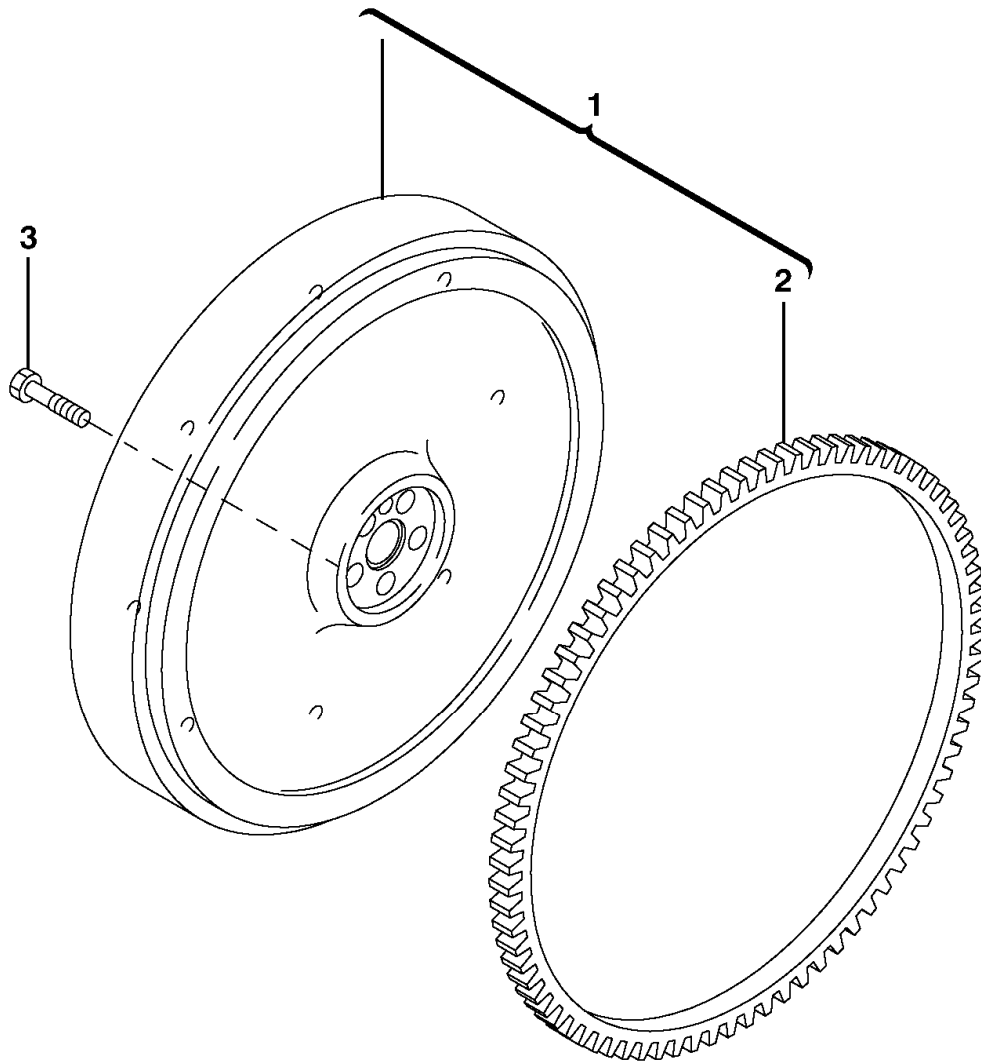

Date: 2013/12/11	Image id: 1012469	Catalogue: 20047	Model: ECR28
Brand: Volvo	Serial: 60110151-601999 99	Group/Section: 216/200	Title: Flywheel

Volvo Construction
Equipment
1012469

Q1-Q5	Option	Option description