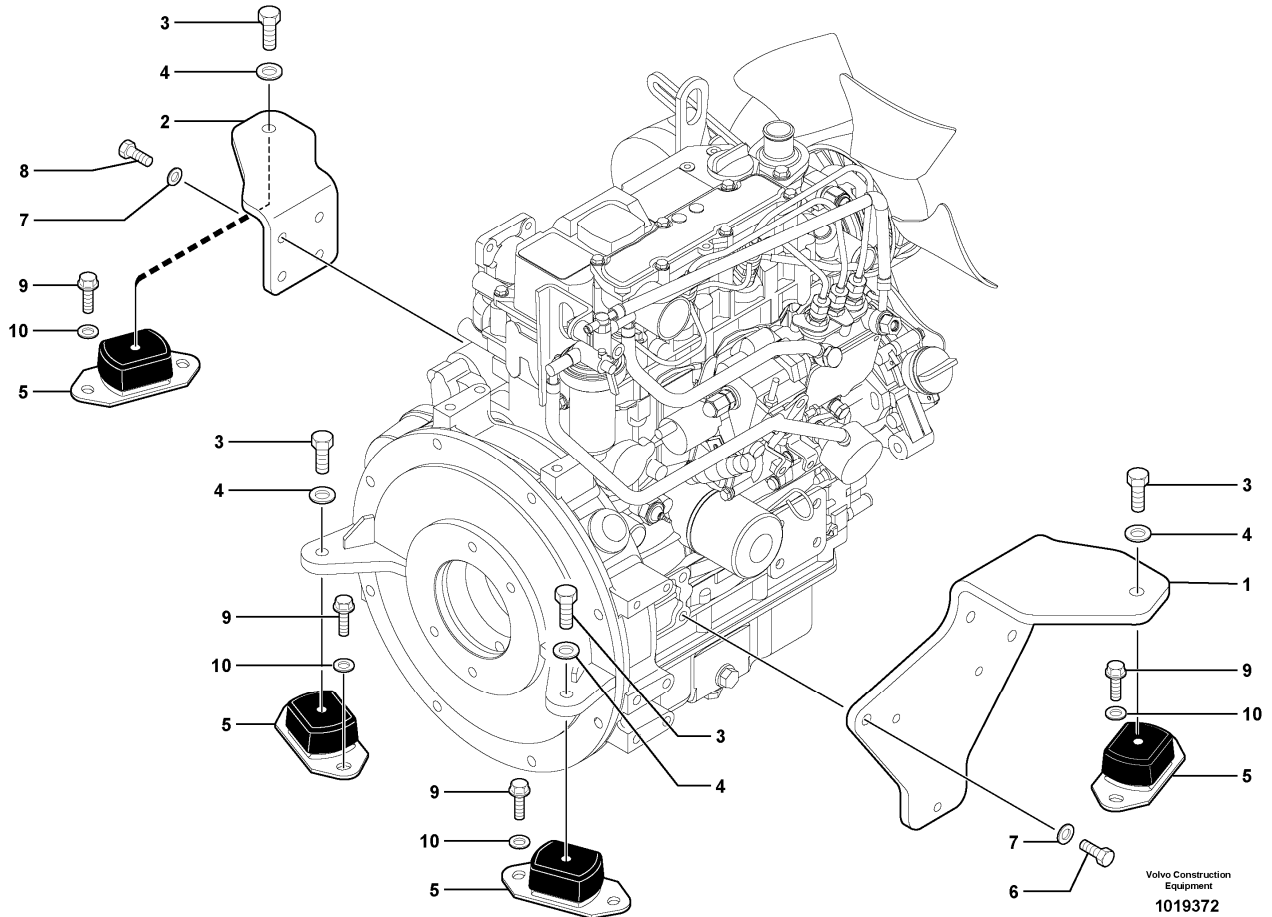

Date: 2013/12/11	Image id: 1019372	Catalogue: 20047	Model: ECR28
Brand: Volvo	Serial: 60110151-601999 99	Group/Section: 218/110	Title: Engine mounts

Q1-Q5	Option	Option description	
Q1 601.10688			

Pos	Part	Q1	Q2	Q3	Q4	Q5	PS	Kit	Description	Option(s)	Remark
1	VOE11806955	1							Support		
2	VOE11801274	1							Support		
3	VOE978932	4							Hexagon screw		ALT , M12X30
3	VOE978933	4							Hexagon screw		ALT , M12X40
4	VOE13955897	4							Washer		(VOE11050693)
5	VOE11800449	4							Rubber stop		
6	VOE983252	4							Hexagon screw		
7	VOE960148	8							Washer		
8	VOE983251	4							Hexagon screw		
9	VOE983250	8							Hexagon screw		
10	VOE11802401	8							Washer