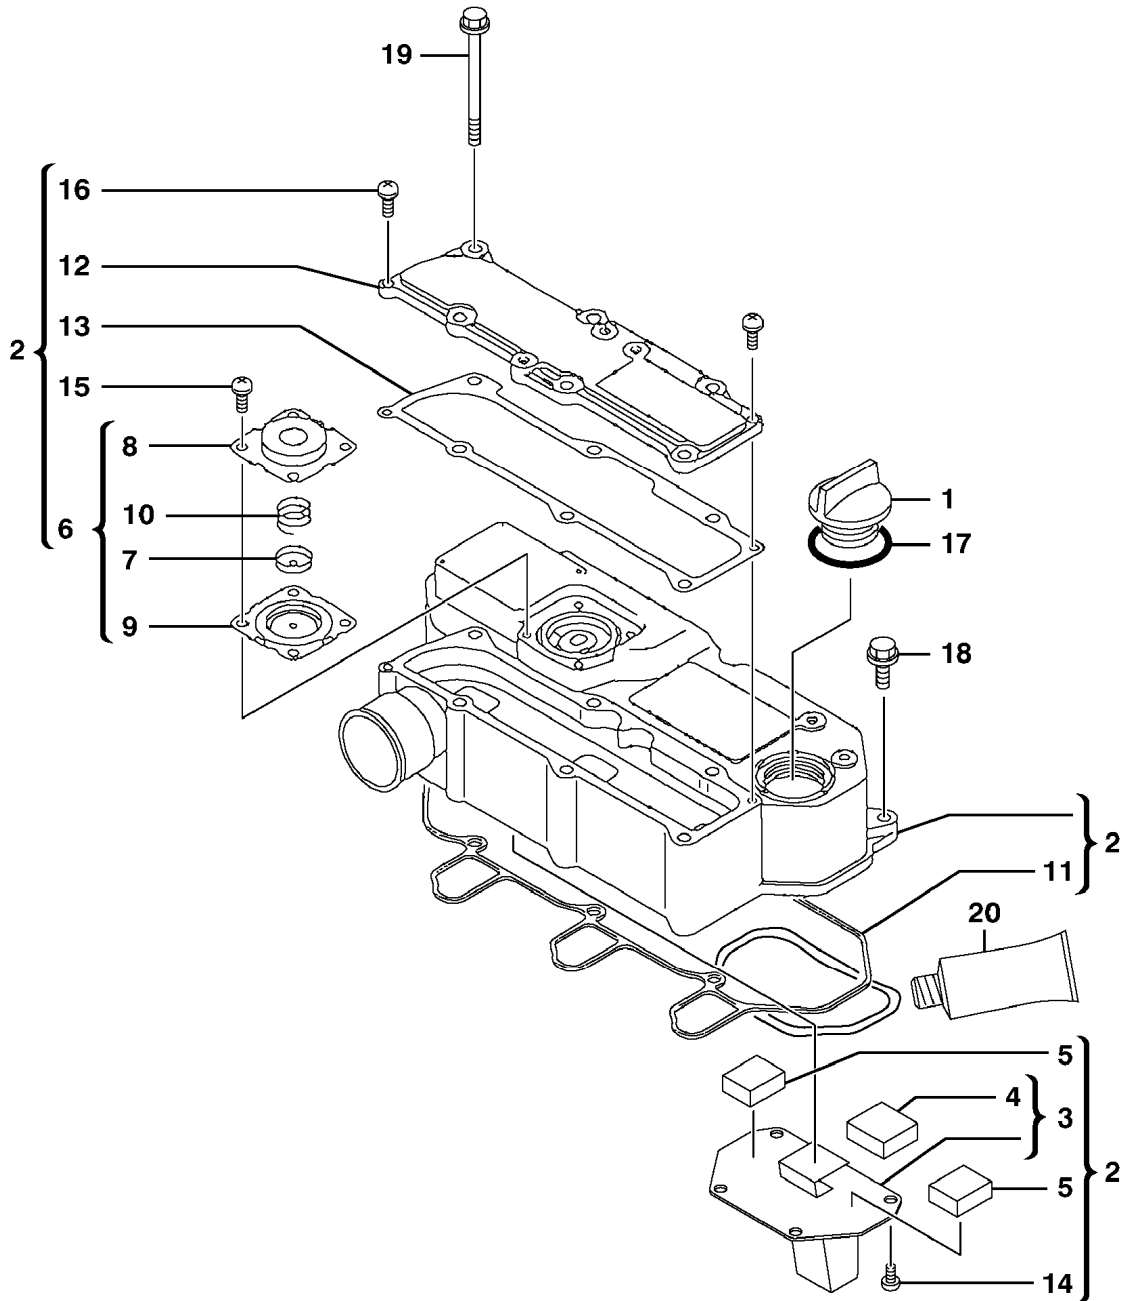

Date: 2013/12/11	Image id: 1012460	Catalogue: 20047	Model: ECR28
Brand: Volvo	Serial: 60110151-601999 99	Group/Section: 211/200	Title: Valve cover

Volvo Construction
Equipment

1012460

Q1-Q5	Option	Option description