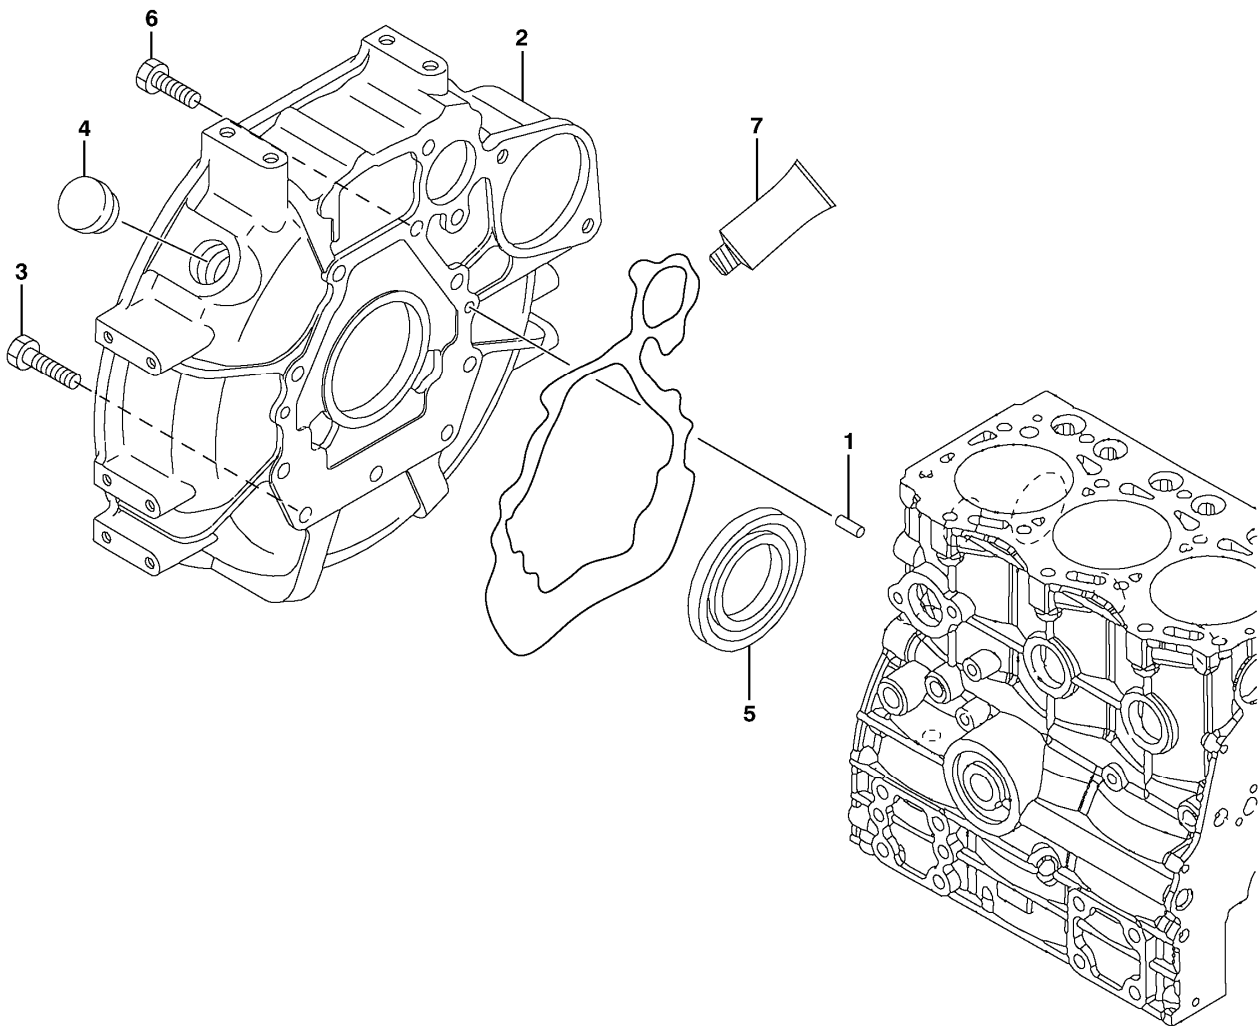

Date: 2013/12/11	Image id: 1012462	Catalogue: 20047	Model: ECR28
Brand: Volvo	Serial: 60110151-601999 99	Group/Section: 212/500	Title: Flywheel housing

Volvo Construction
Equipment
1012462

Q1-Q5	Option	Option description	
Q1 11801174			
Q2 15614793			

Pos	Part	Q1	Q2	Q3	Q4	Q5	PS	Kit	Description	Option(s)	Remark
1	VOE11714376	2	2						Pin		(SA8210-03530)
2	VOE11713370	1	1						Housing		
3	VOE11713371	3	3						Bolt		
4	VOE11713372	1	1						Cap