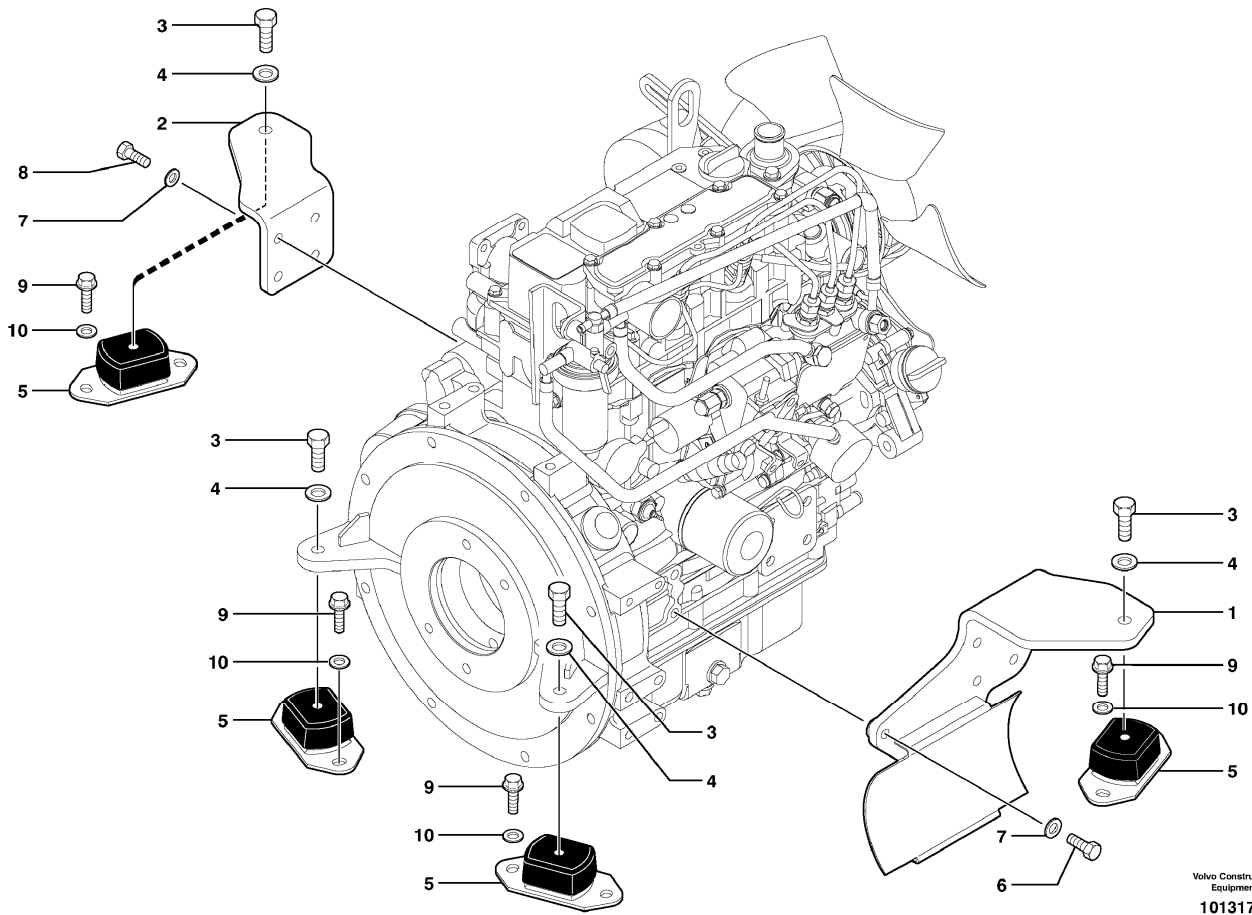

Date: 2013/12/11	Image id: 1013176	Catalogue: 20047	Model: ECR28
Brand: Volvo	Serial: 60110151-601999 99	Group/Section: 218/100	Title: Engine mounts

Volvo Construction
Equipment
1013176

Q1-Q5	Option	Option description	
Q1 601.10151 601.10687			

Pos	Part	Q1	Q2	Q3	Q4	Q5	PS	Kit	Description	Option(s)	Remark
1	VOE11801272	1							Support		
2	VOE11801274	1							Support		
3	VOE978932	4							Hexagon screw		ALT , M12X30
3	VOE978933	4							Hexagon screw		ALT , M12X40
4	VOE13955897	4							Washer		(VOE11050693)
5	VOE11800449	4							Rubber stop		
6	VOE983252	5							Hexagon screw		
7	VOE960148	9							Washer		
8	VOE983251	4							Hexagon screw		
9	VOE983250	8							Hexagon screw