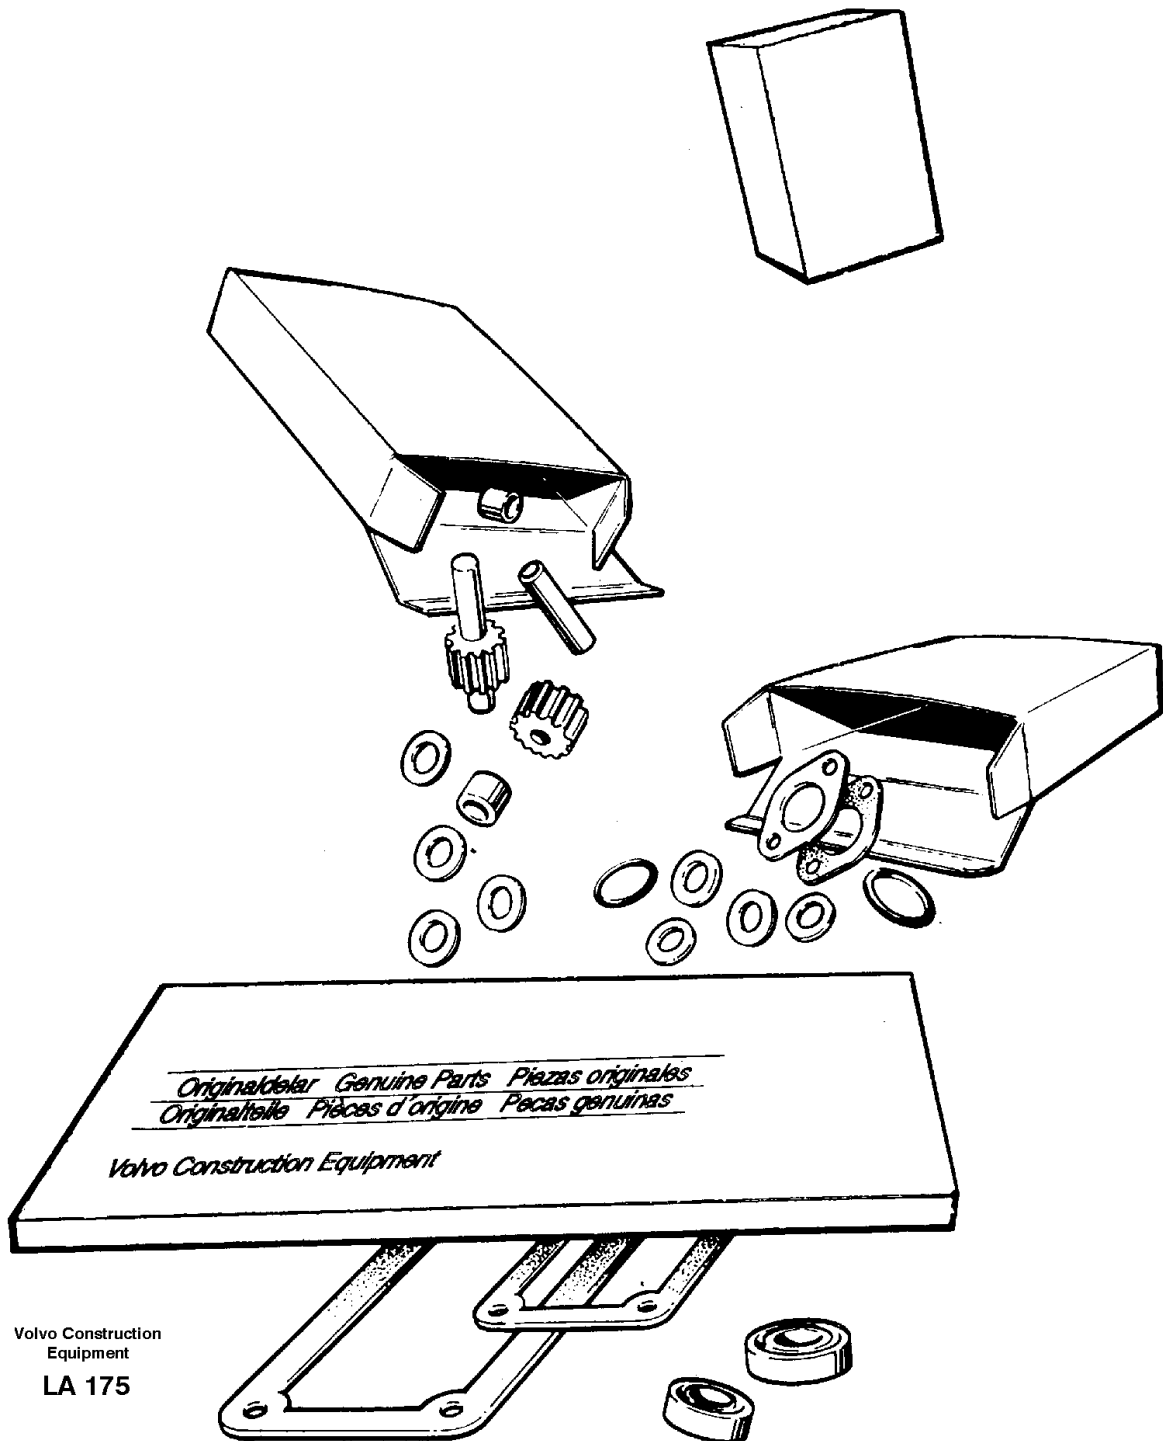

Date: 2013/9/23	Image id: LA175	Catalogue: 99527	Model: EW150C
Brand: Volvo	Serial: 689-9999	Group/Section: 210/100	Title: Repair kits for engine TD40KEE

Section option	Kit	Option description
VOE14266000		Low emission engine TD40KGE