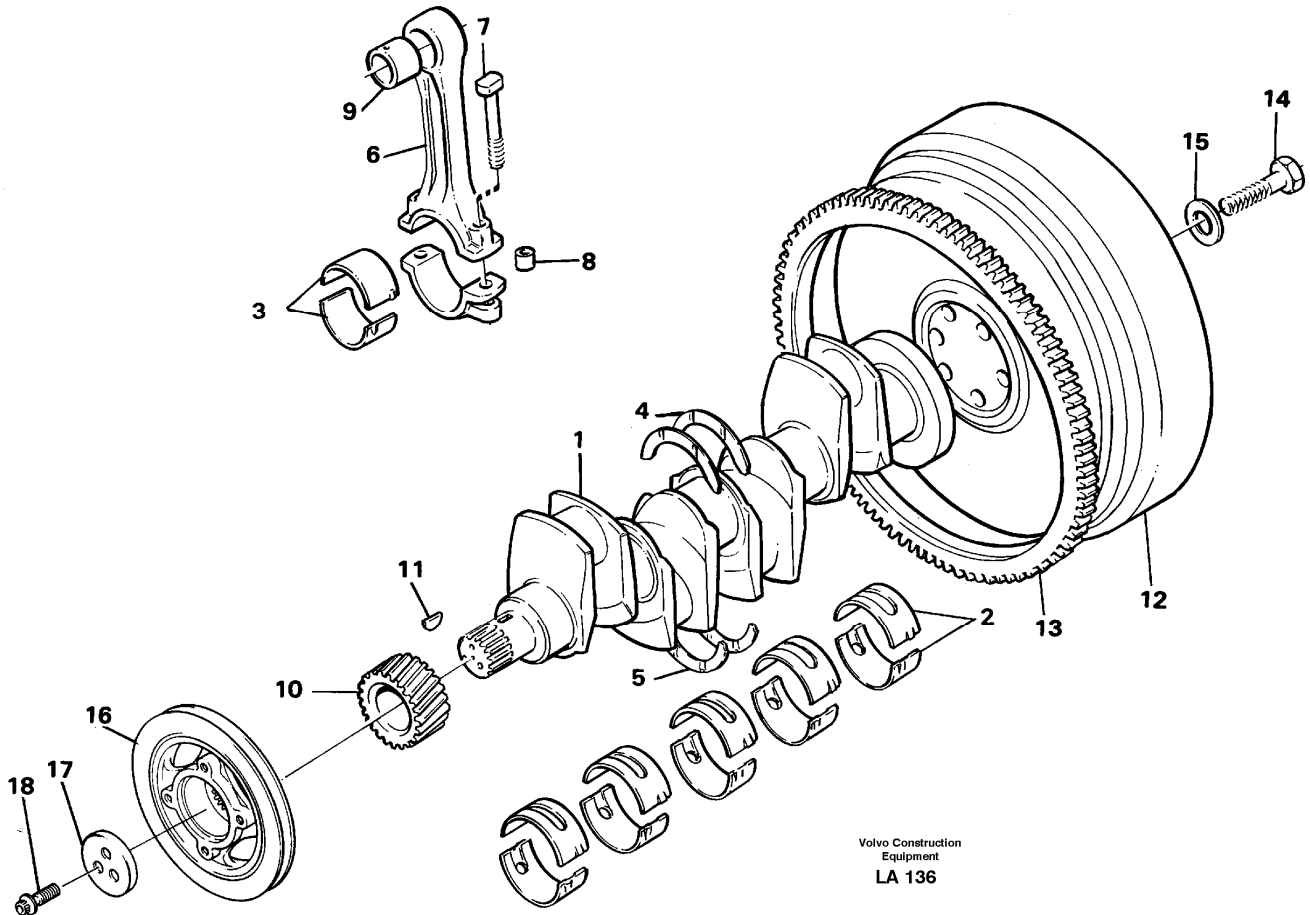

Date: 2013/9/23	Image id: LA136	Catalogue: 99527	Model: EW150C
Brand: Volvo	Serial: 689-9999	Group/Section: 216/100	Title: Crankshaft and related parts

Pos	Part	Q1	Q2	Q3	Q4	Q5	PS	Kit	Description	Option(s)	Remark
1	VOE1170646	1							Crankshaft		(VOE11999180)
2	VOE483350	1							•Mn Bearing Kit		(VOE7483350)STD SZ
	VOE483351	1							•Mn Bearing Kit		(VOE7483351)0,25 mm U SZ
	VOE483352	1							•Mn Bearing Kit		(VOE7483352)0,50 mm U SZ
	VOE483353	1							•Mn Bearing Kit		(VOE7483353)0,75 mm U SZ
3	VOE11997824	1							•Big End Brg Kit		STD SZ
	VOE11997825	1							•Big End Brg Kit		0,25 mm U SZ
	VOE11997826	1							•Big End Brg Kit		0,50 mm U SZ
	VOE11997827	1							•Big End Brg Kit		(VOE7483357)0,75 mm U SZ
4	VOE483336	2							•Thrust Washer		(VOE7483336)STD SZ
	VOE483338	2							•Thrust Washer		0,19 mm O SZ
5	VOE483337	2							•Thrust Washer		(VOE7483337)STD SZ