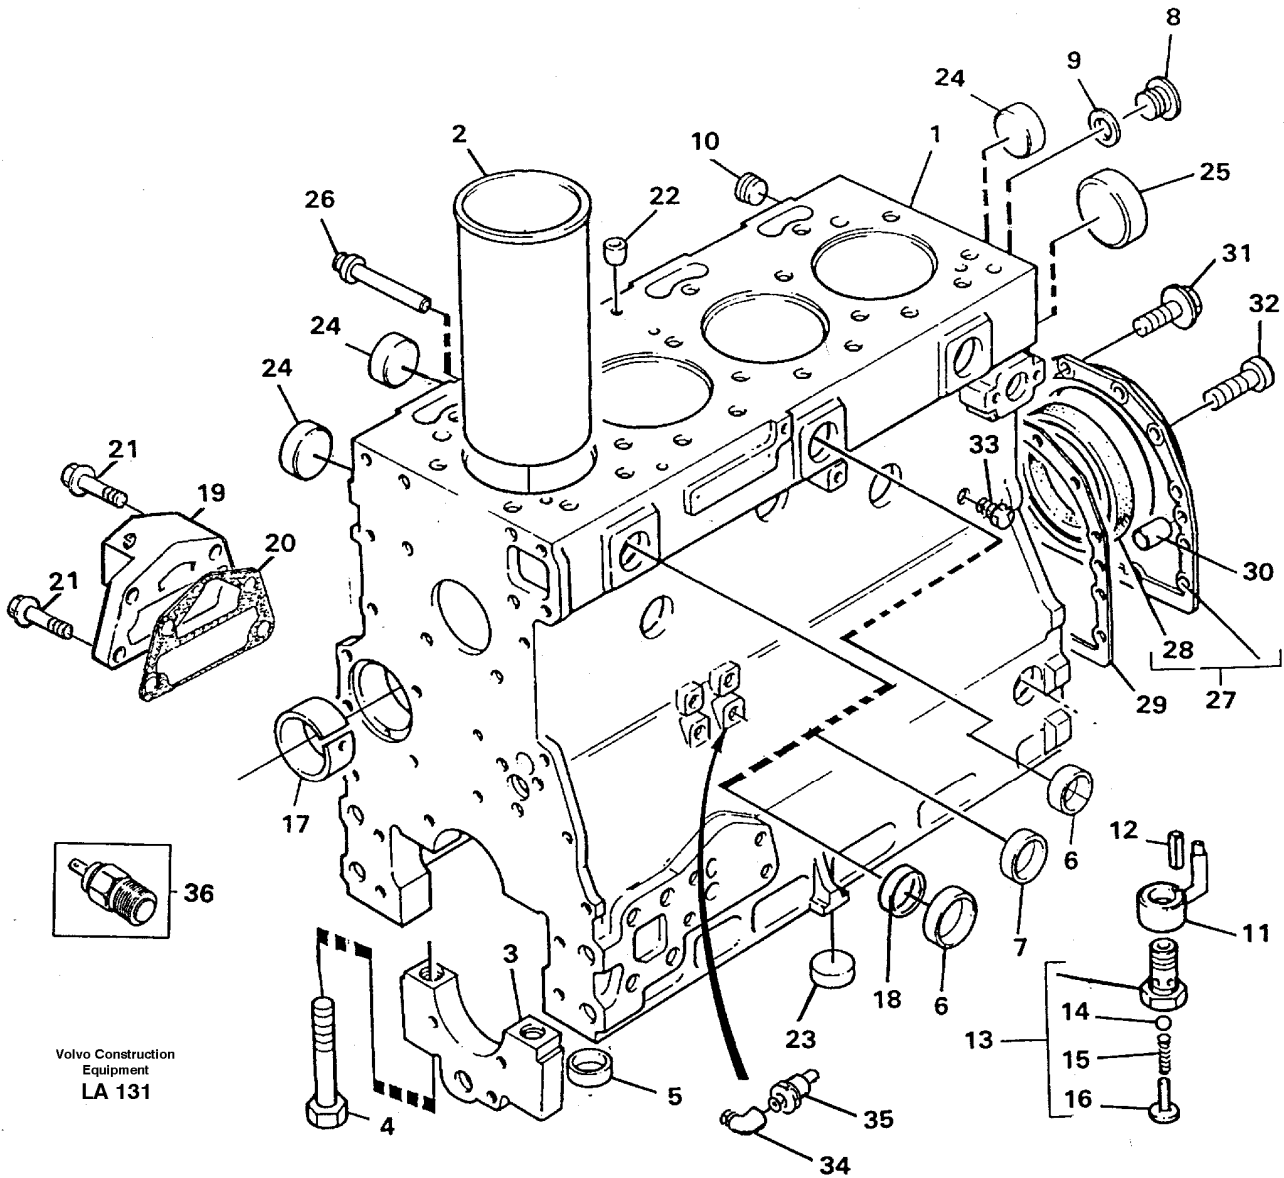

Date: 2013/9/23	Image id: LA131	Catalogue: 99527	Model: EW150C
Brand: Volvo	Serial: 689-9999	Group/Section: 212/100	Title: Cylinder block

Volvo Construction
Equipment
LA 131

Pos	Part	Q1	Q2	Q3	Q4	Q5	PS	Kit	Description	Option(s)	Remark
1	VOE11704870	1					SS		Cylinder block		(VOE11701523)
2		4							•Cylinder liner		See ref 213/100
3		5					NS		•Bearing carrier		
4	VOE6210370	10							•Screw		
5	VOE483302	10							•Guide sleeve		
6	VOE483898	6							•Plug		
7	VOE11997805	1							•Plug		
8	VOE483445	1							•Plug