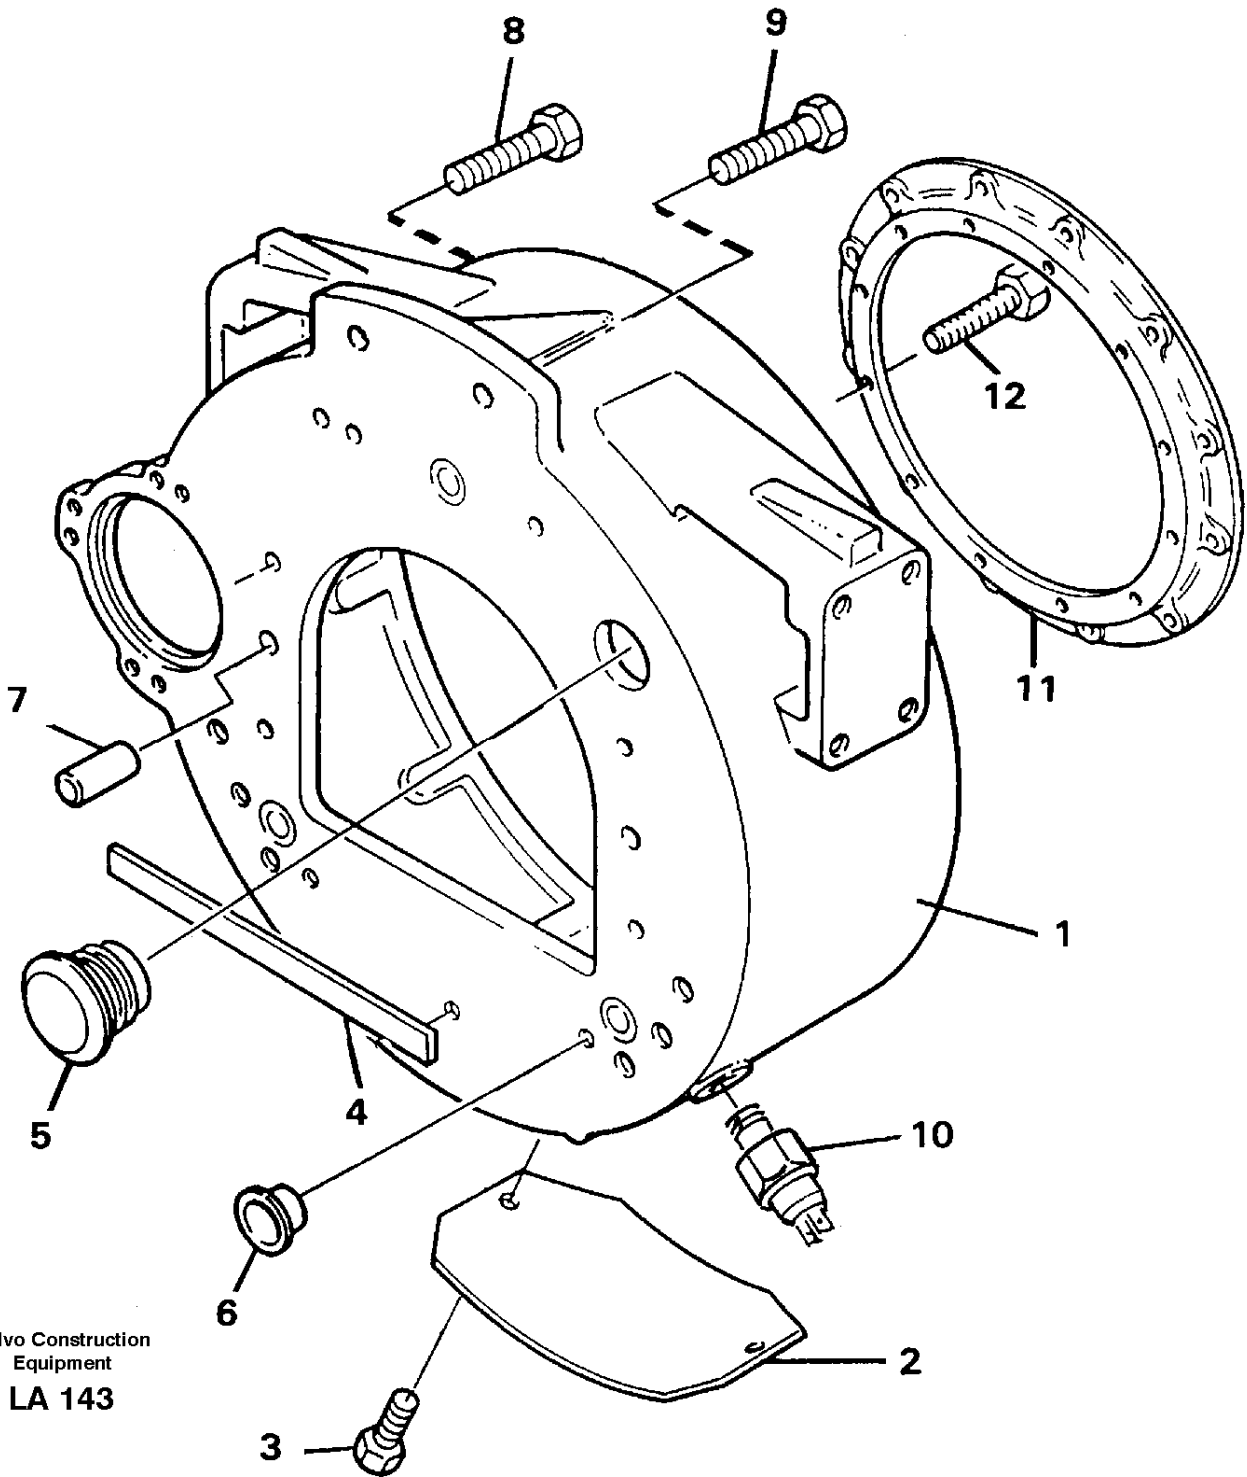

Date: 2013/9/23	Image id: LA143	Catalogue: 99527	Model: EW150C
Brand: Volvo	Serial: 689-9999	Group/Section: 212/150	Title: Flywheel housing

Pos	Part	Q1	Q2	Q3	Q4	Q5	PS	Kit	Description	Option(s)	Remark
1	VOE11997942	1					SS		Flywheel housing