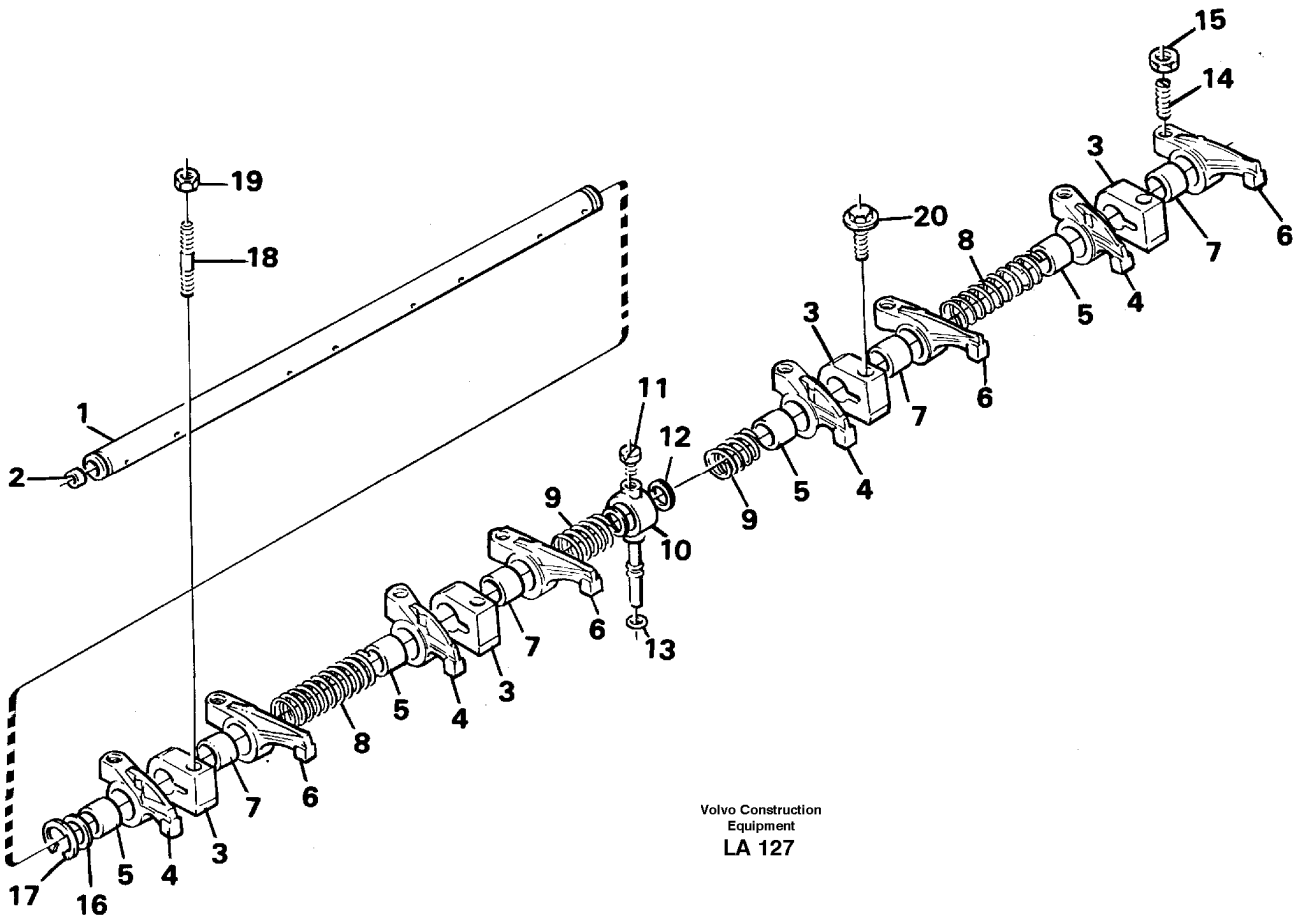

Date: 2013/9/23	Image id: LA132	Catalogue: 99527	Model: EW150C
Brand: Volvo	Serial: 689-9999	Group/Section: 213/100	Title: Cylinder liner and piston

Pos	Part	Q1	Q2	Q3	Q4	Q5	PS	Kit	Description	Option(s)	Remark
1	VOE11998997	4							Cylinder Liner		
2	VOE11701539	4							Piston Kit		
3		4					NS		•Piston pin		
4	VOE11998877	8							•Snap Ring		
5	VOE11701524	4							Piston Ring Kit		

Date: 2013/9/23	Image id: LA127	Catalogue: 99527	Model: EW150C
Brand: Volvo	Serial: 689-9999	Group/Section: 214/100	Title: Valve mechanism

Pos	Part	Q1	Q2	Q3	Q4	Q5	PS	Kit	Description	Option(s)	Remark
	VOE11701547	1							Rocker Arm Kit		
1	VOE483361	1							•Rocker Arm Shaft		
2	VOE6613201	2							••Plug		
3	VOE11997850	4							•Bearing Bracket		
4	VOE11704518	4							•Rocker Arm		(VOE11701548)
5	VOE11998104	4							••Bushing		
6	VOE11704584	4							•Rocker Arm		(VOE11701549)
7	VOE11998104	4							••Bushing		
8	VOE483363	2							•Spring		(VOE7483363)
9	VOE483364	2							•Spring		
10	VOE11997853	1							•Pipe		
11	VOE11997854	1							•Screw		
12	VOE11997855	2							•Shim		
13	VOE483510	1							•Sealing ring		