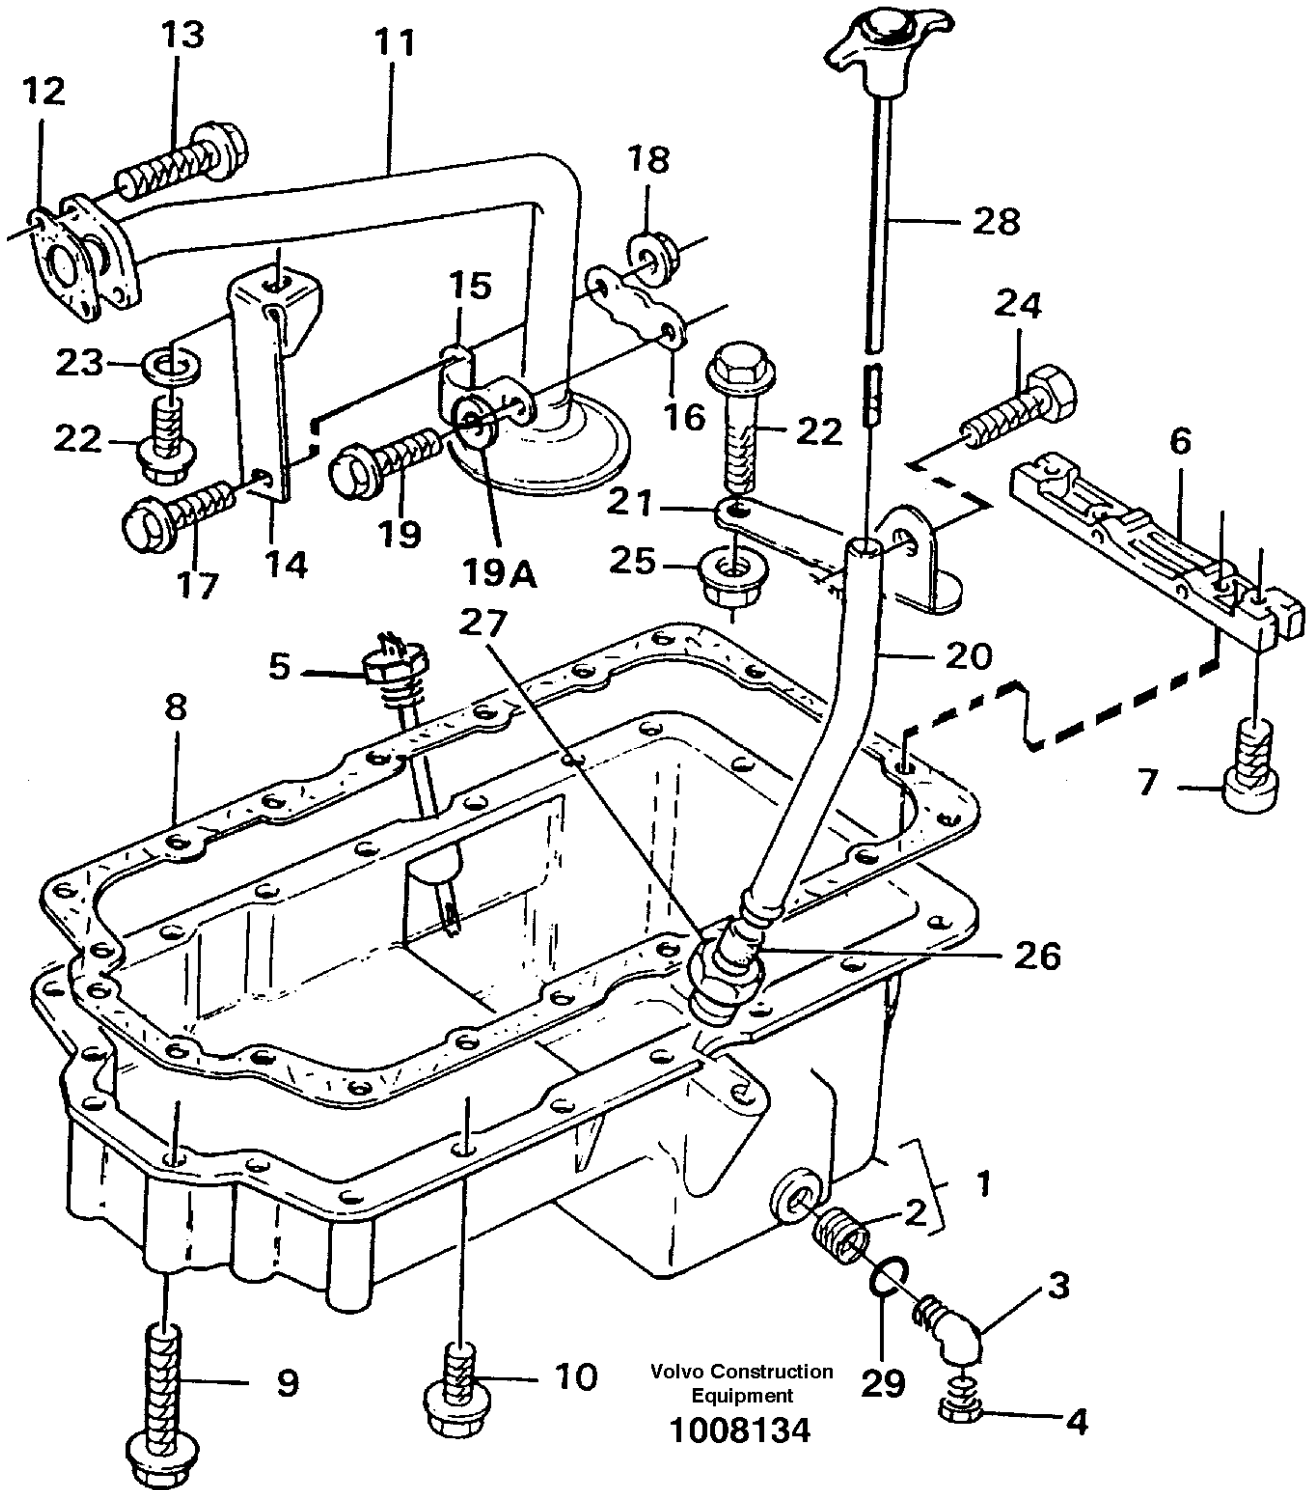

Date: 2013/9/23	Image id: 1008134	Catalogue: 99527	Model: EW150C
Brand: Volvo	Serial: 689-9999	Group/Section: 217/100	Title: Oil sump

Pos	Part	Q1	Q2	Q3	Q4	Q5	PS	Kit	Description	Option(s)	Remark
1	VOE11712585	1							Oil pan		(VOE11997039)