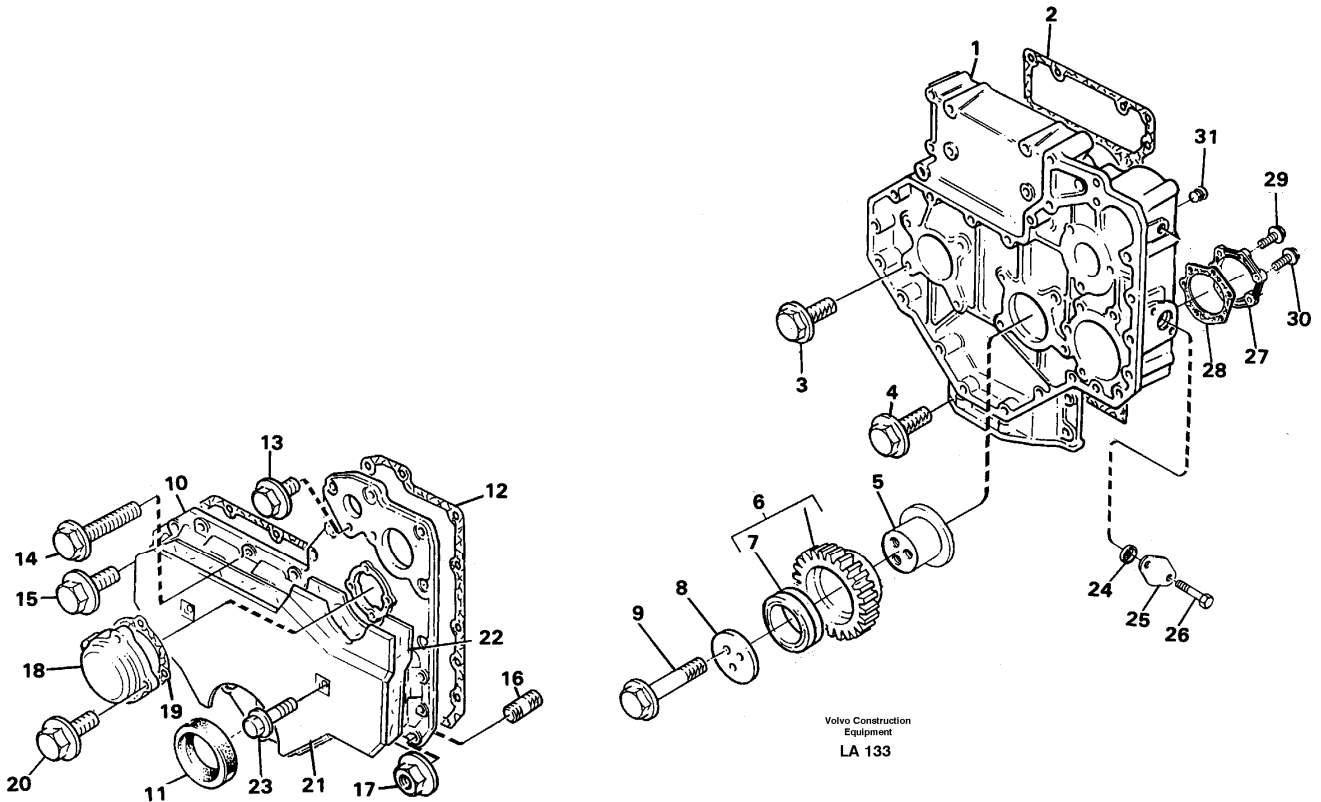

Date: 2013/9/23	Image id: LA133	Catalogue: 99527	Model: EW150C
Brand: Volvo	Serial: 689-9999	Group/Section: 215/100	Title: Timing gear casing

Pos	Part	Q1	Q2	Q3	Q4	Q5	PS	Kit	Description	Option(s)	Remark
1	VOE11716115	1							Timing gear casing		(VOE11701553)
2	VOE11711203	1							Gasket		(VOE11997879)
3	VOE13946173	8							Screw		(VOE946173)
4	VOE11997880	4							Screw		
5	VOE6642825	1							Hub		
6	VOE11997886	1							Gear		
7		1					NS		•Bushing		
8	VOE11701556	1					SS		Plate		
9	VOE13965187	3							Screw		
10	VOE11997887	1					SS		Timing gear cover		
11	VOE6212928	1							Sealing ring		
12	VOE11988378	1							Gasket		(VOE11997888)
13	VOE13965181	6							Screw		
14	VOE946671	6							Flange screw		(VOE11997901)
15	VOE13945444	1							Screw		
16	VOE11997915	2							Stud		
17	VOE13945408	2							Nut