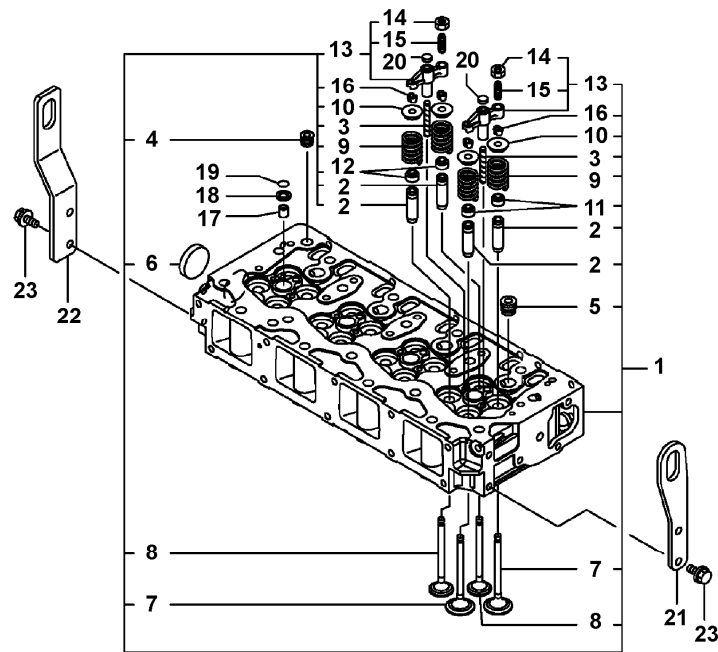

Pos	Part	Q1	Q2	Q3	Q4	Q5	PS	Kit	Description	Option(s)	Remark
1	VOE14617295	1							Engine		
2		1							Plate		
3	VOE945444	3							Flange screw		
4	VOE965175	2							Flange screw		
5	VOE11380001	1							ECU		

Date: 2013/12/11	Image id: 1000126	Catalogue: 20555	Model: EW60C
Brand: Volvo	Serial: 110001-	Group/Section: 210/200	Title: Repair kits for engine

Section option	Kit	Option description
VOE14591757		Engine TIER 3

Date: 2013/12/11	Image id: 1054241	Catalogue: 20555	Model: EW60C
Brand: Volvo	Serial: 110001-	Group/Section: 211/100	Title: Cylinder head

Volvo Construction
Equipment
1054241

Section option	Kit	Option description
VOE14591757		Engine TIER 3