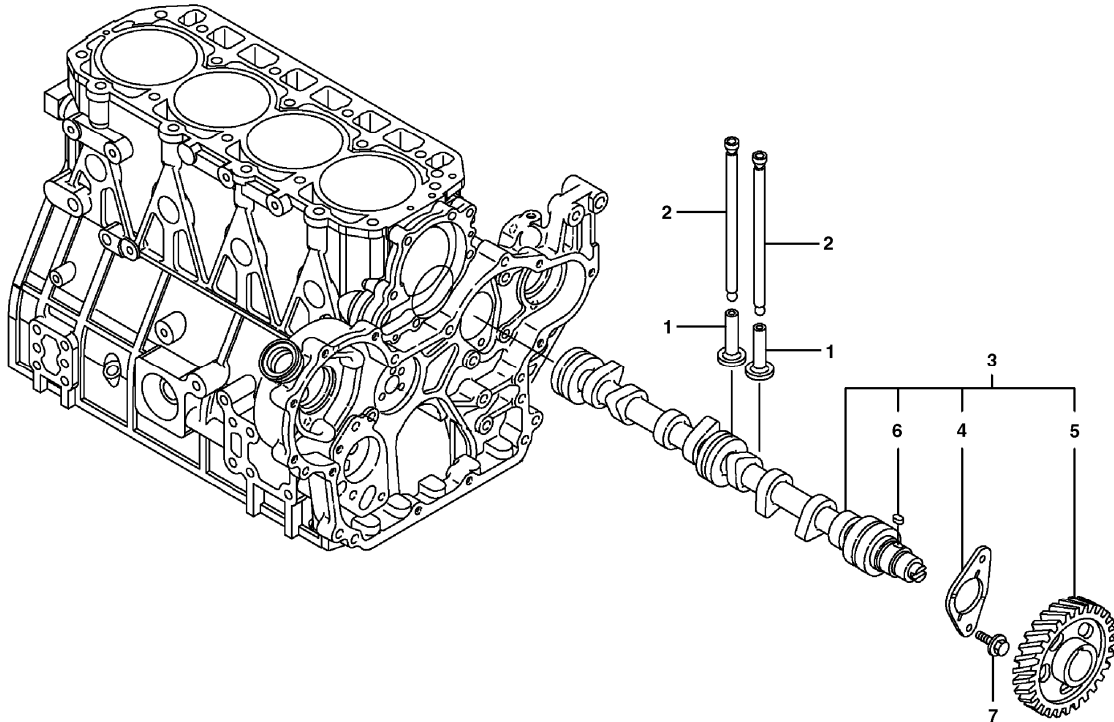

Date: 2013/12/12	Image id: 1013378	Catalogue: 20555	Model: EW60C
Brand: Volvo	Serial: 110001-	Group/Section: 215/100	Title: Camshaft

Volvo Construction
Equipment
1013378

Section option	Kit	Option description
VOE14591757		Engine TIER 3

Pos	Part	Q1	Q2	Q3	Q4	Q5	PS	Kit	Description	Option(s)	Remark
1	VOE11714485	8							Tappet		
2	VOE14521559	8							Push rod		
3	VOE11714784	1							Camshaft		
4	VOE11714486	1							•Thrust washer		
5	VOE11714783	1					SS		•Camshaft gear		
6	VOE11714468	1							•Key		
7	VOE11714372	2							Bolt		(SA8240-01680)