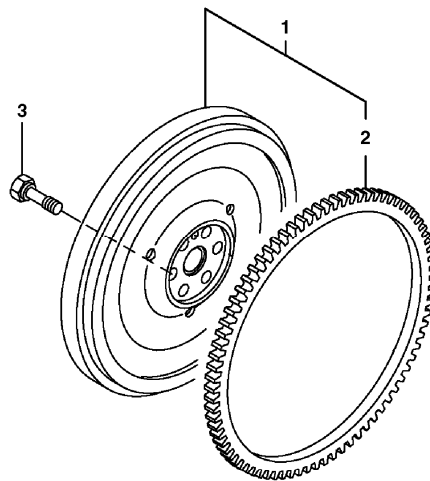

Date: 2013/12/12	Image id: 1006962	Catalogue: 20555	Model: EW60C
Brand: Volvo	Serial: 110001-	Group/Section: 216/200	Title: Flywheel

Volvo Construction
Equipment
1006962

Section option	Kit	Option description
VOE8287418		Basic Machine EW60C

Q1-Q5	Option	Option description	
Q1 8287418	VOE8287418	Basic Machine EW60C	

Pos	Part	Q1	Q2	Q3	Q4	Q5	PS	Kit	Description	Option(s)	Remark
1	VOE15057763	1							Flywheel		
2	VOE11714795	1							•Gear ring		(SA8210-04630)
3	VOE11714793	6							Screw		(SA8210-02690)