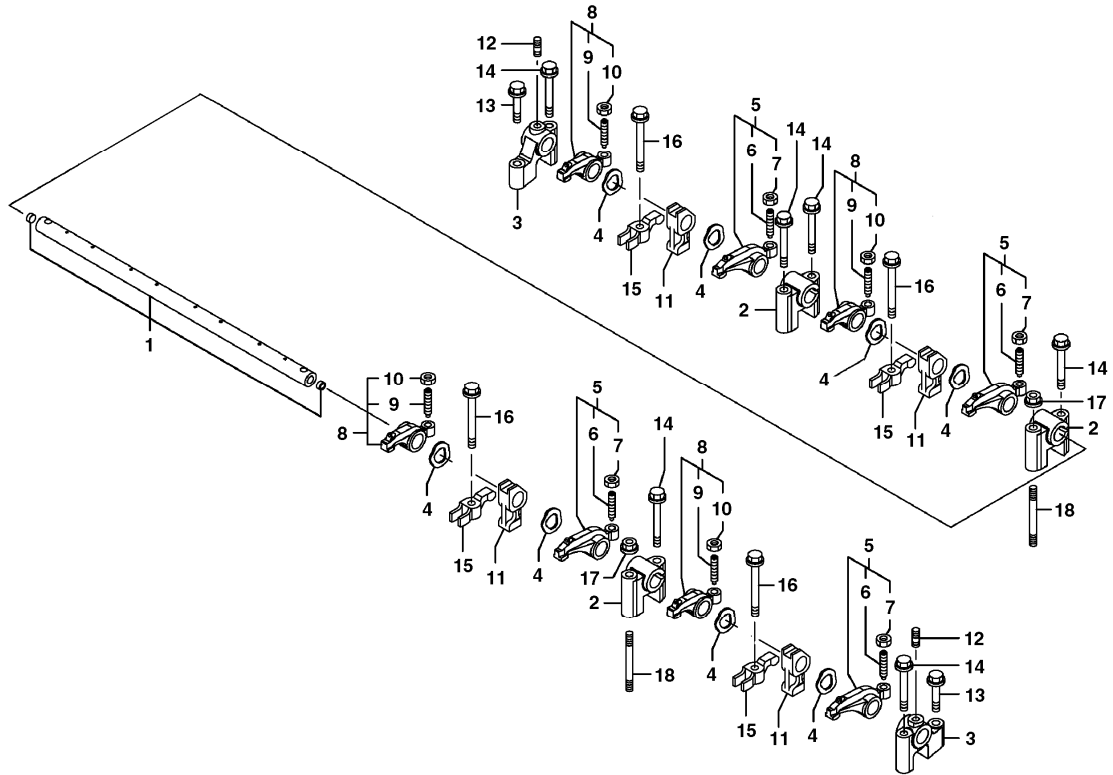

Date: 2013/12/12	Image id: 1013377	Catalogue: 20555	Model: EW60C
Brand: Volvo	Serial: 110001-	Group/Section: 214/100	Title: Rocker arm

Volvo Construction
Equipment
1013377

Section option	Kit	Option description
VOE14591757		Engine TIER 3

Pos	Part	Q1	Q2	Q3	Q4	Q5	PS	Kit	Description	Option(s)	Remark
	VOE14525390	1							Valve		
1	VOE14521535	1							•Rocker arm		
2	VOE14521536	3							•Support		
3	VOE14521537	2							•Support		
4	VOE14521538	8							•Spring washer		
5	VOE14521539	4							•Rocker arm		
6	VOE11714769	1					NS		••Screw		
7	VOE11714380	4							••Nut		(SA8210-03680)
8	VOE14521540	4							•Rocker arm		
9	VOE11714769	4					NS		••Screw		
10	VOE11714380	4							••Nut		(SA8210-03680)
11	VOE14525391	4							•Retainer