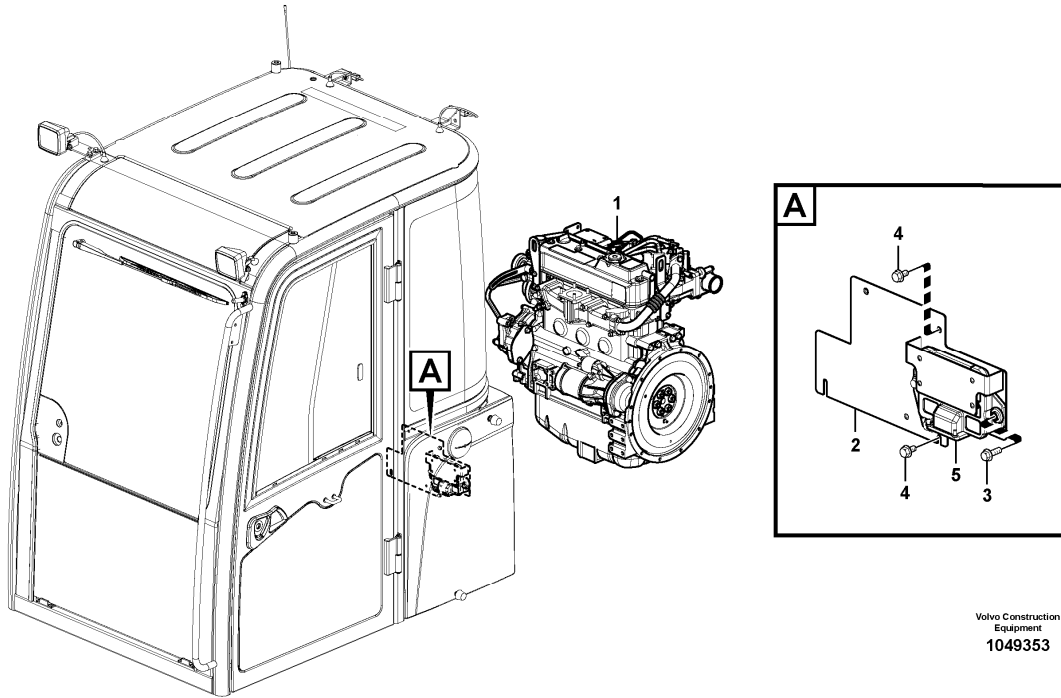

Date: 2013/12/11	Image id: 1049353	Catalogue: 20555	Model: EW60C
Brand: Volvo	Serial: 110001-	Group/Section: 210/100	Title: Engine

Section option	Kit	Option description
VOE8287418		Basic Machine EW60C

Q1-Q5	Option	Option description	
Q1 8287418	VOE8287418	Basic Machine EW60C	