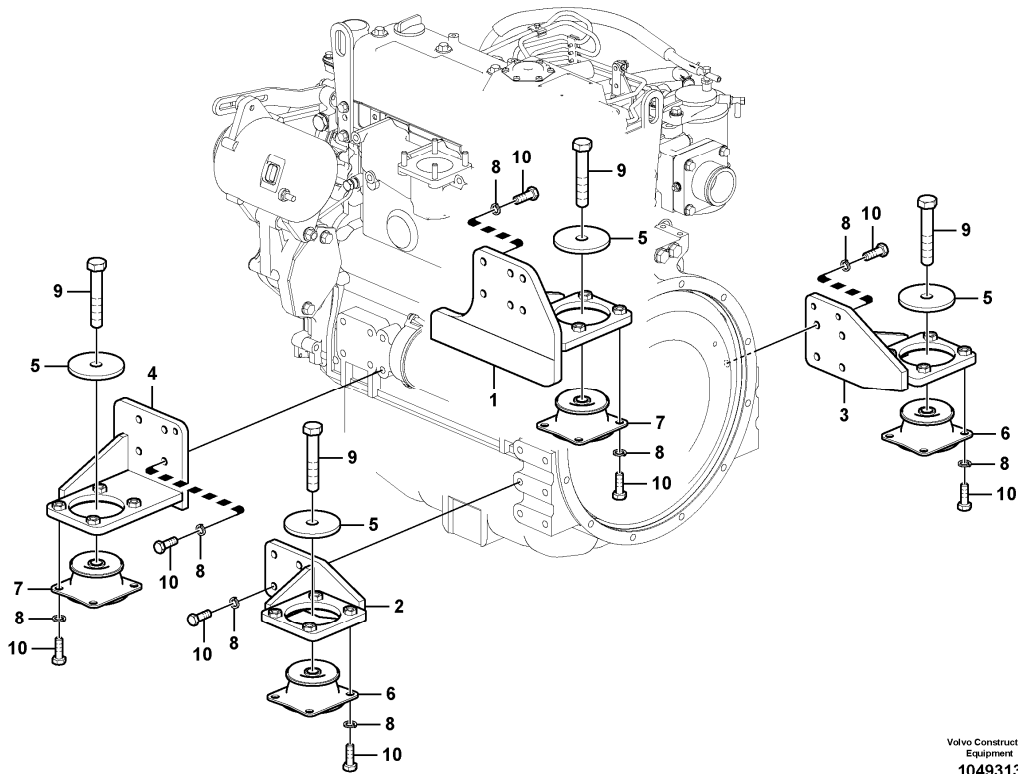

Pos	Part	Q1	Q2	Q3	Q4	Q5	PS	Kit	Description	Option(s)	Remark
1	VOE14524469	1							Oil pan		
2	VOE11713638	1							•Drain plug		
3	VOE11714490	16							Bolt		(SA8240-01670)
4		1					NS		Gasket		

Date: 2013/12/12	Image id: 1049313	Catalogue: 20555	Model: EW60C
Brand: Volvo	Serial: 110001-	Group/Section: 218/100	Title: Engine mount