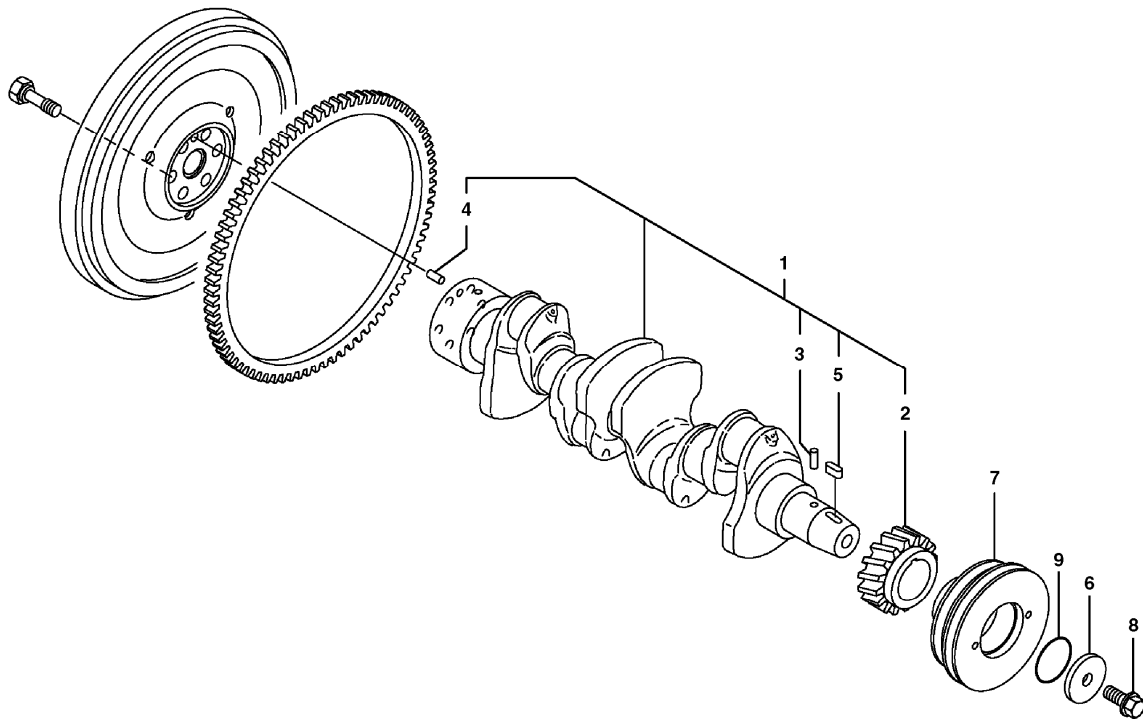

Date: 2013/12/12	Image id: 1006961	Catalogue: 20555	Model: EW60C
Brand: Volvo	Serial: 110001-	Group/Section: 216/100	Title: Crankshaft

Volvo Construction
Equipment
1006961

Section option	Kit	Option description
VOE14591757		Engine TIER 3

Pos	Part	Q1	Q2	Q3	Q4	Q5	PS	Kit	Description	Option(s)	Remark
1	VOE14521564	1							Crankshaft		
2	VOE11714790	1							•Crankshaft gear		
3	VOE11714791	1							•Guide pin		
4	VOE11714792	1							•Guide pin		
5	VOE11714468	1							•Key		
6	VOE14509381	1							Washer		
7	VOE14517628	1							Pulley		
8	VOE14517969	1							Bolt		
9	VOE14509382	1							O-ring