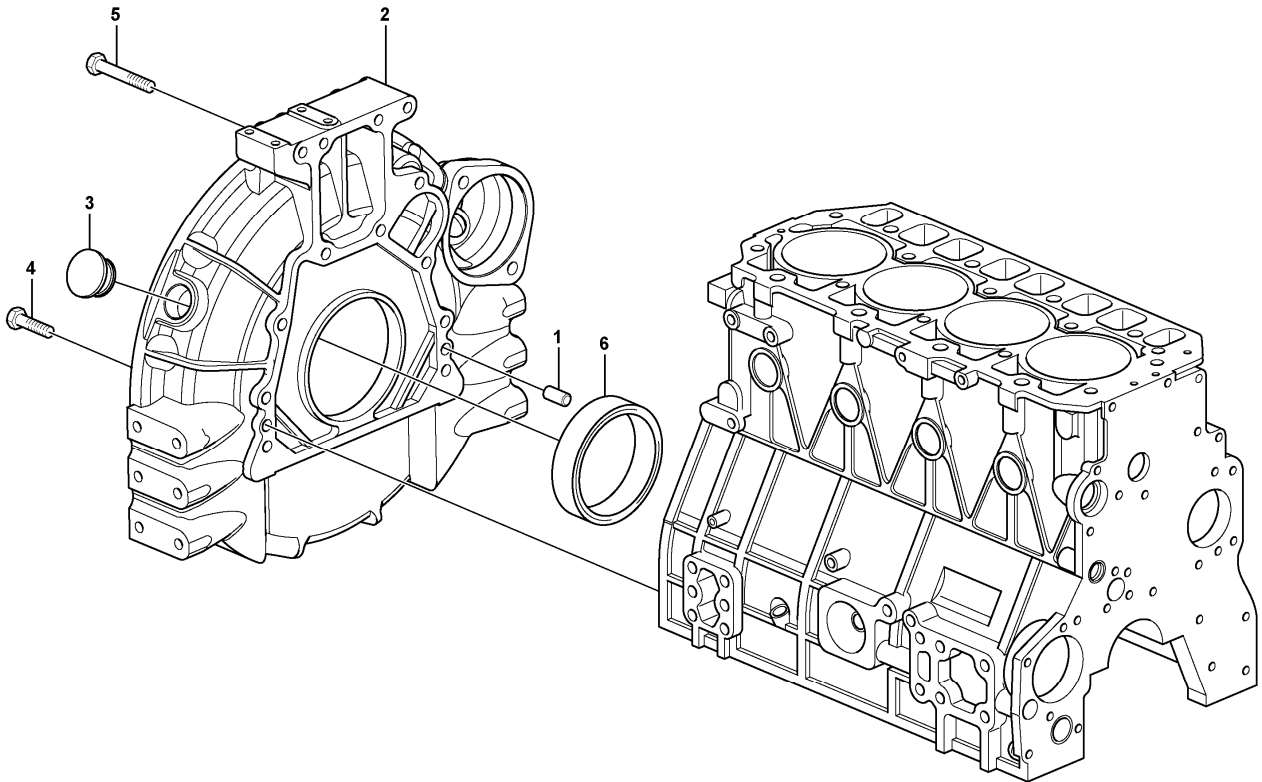

Date: 2013/12/12	Image id: 1054124	Catalogue: 20555	Model: EW60C
Brand: Volvo	Serial: 110001-	Group/Section: 212/200	Title: Flywheel housing

Volvo Construction
Equipment
1054124

Section option	Kit	Option description
VOE8287418		Basic Machine EW60C

Q1-Q5	Option	Option description	
Q1 8287418	VOE8287418	Basic Machine EW60C	

Pos	Part	Q1	Q2	Q3	Q4	Q5	PS	Kit	Description	Option(s)	Remark
1	VOE11714376	2							Pin		
2	VOE11714762	1							Flywheel housing		
3	VOE11713372	1							Cap		
4	VOE11714763	9							Screw		
5	VOE11714764	4							Screw		
6	VOE14514458	1							Seal