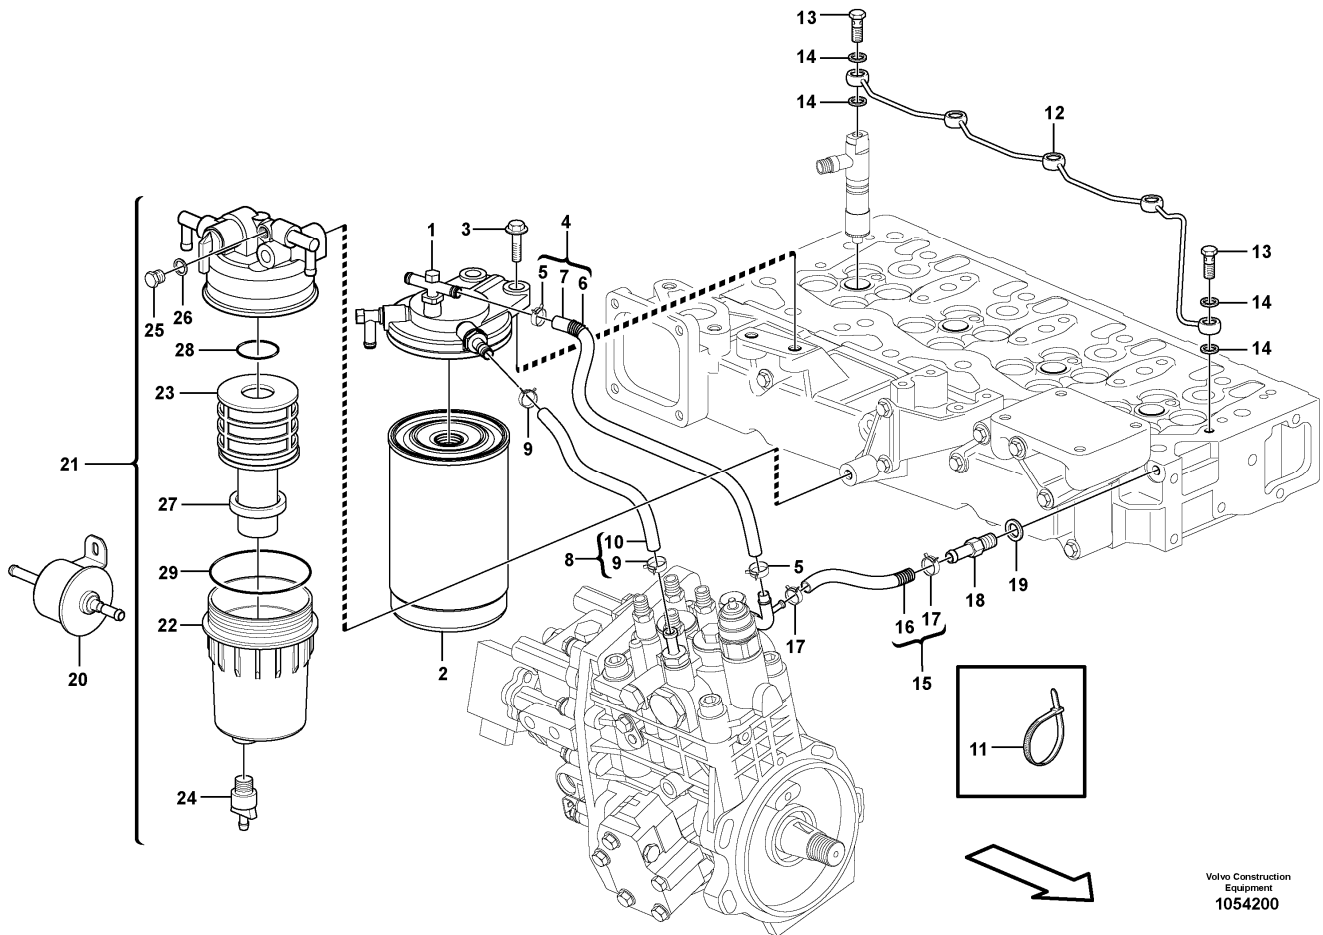

Date: 2013/12/12	Image id: 1054200	Catalogue: 20555	Model: EW60C
Brand: Volvo	Serial: 110001-	Group/Section: 235/200	Title: Fuel pipes, fuel injec.pump-fuel filter

Section option	Kit	Option description
VOE14591757		Engine TIER 3

Pos	Part	Q1	Q2	Q3	Q4	Q5	PS	Kit	Description	Option(s)	Remark
1	VOE15013074	1							Fuel filter housing		
2	VOE14559479	1							Fuel filter		
3	VOE11714508	2							Bolt		
4	VOE14521175	1							Pipe		
5	VOE14521604	2							•Clamp		
6	VOE14521600	1							•Protector		
7	VOE14521601	1							•Pipe		
8	VOE15157752	1							Pipe line		
9	VOE14521604	2							•Clamp		
10	VOE11713496	1							•Hose		
11	SA8210-08800	1							Strip Clamp		
12	VOE14521177	1							Fuel pipe