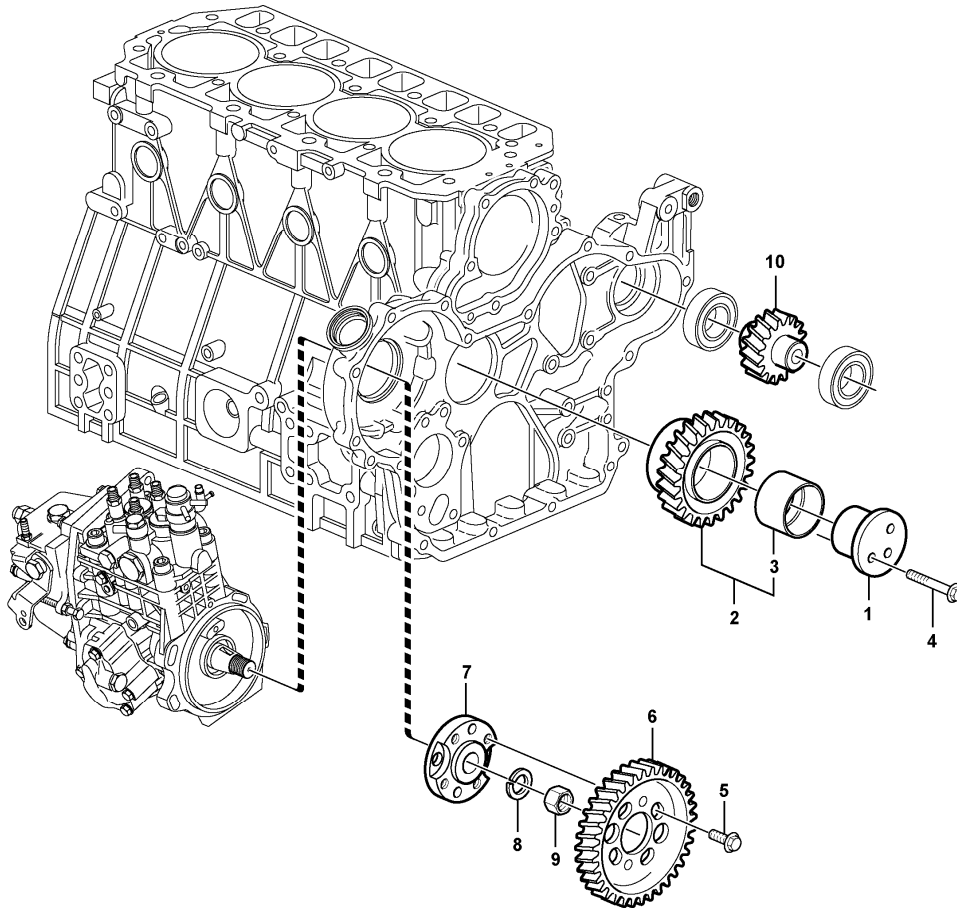

Date: 2013/12/12	Image id: 1033888	Catalogue: 20555	Model: EW60C
Brand: Volvo	Serial: 110001-	Group/Section: 215/250	Title: Timing gear

Volvo Construction
Equipment
1033888

Section option	Kit	Option description
VOE14591757		Engine TIER 3

Pos	Part	Q1	Q2	Q3	Q4	Q5	PS	Kit	Description	Option(s)	Remark
1	VOE14521561	1							Shaft		
2	VOE11714785	1							Gear		
3	SA8210-03700	1							Bushing		
4	VOE11714373	3							Bolt		(SA8240-01730)
5	VOE14521562	4							Bolt		
6	VOE11714787	1							Gear		
7	VOE14525395	1							Flange		
8	VOE11714788	1							Spring washer		
9	VOE11714789	1							Nut		
10	VOE15067561	1							Gear