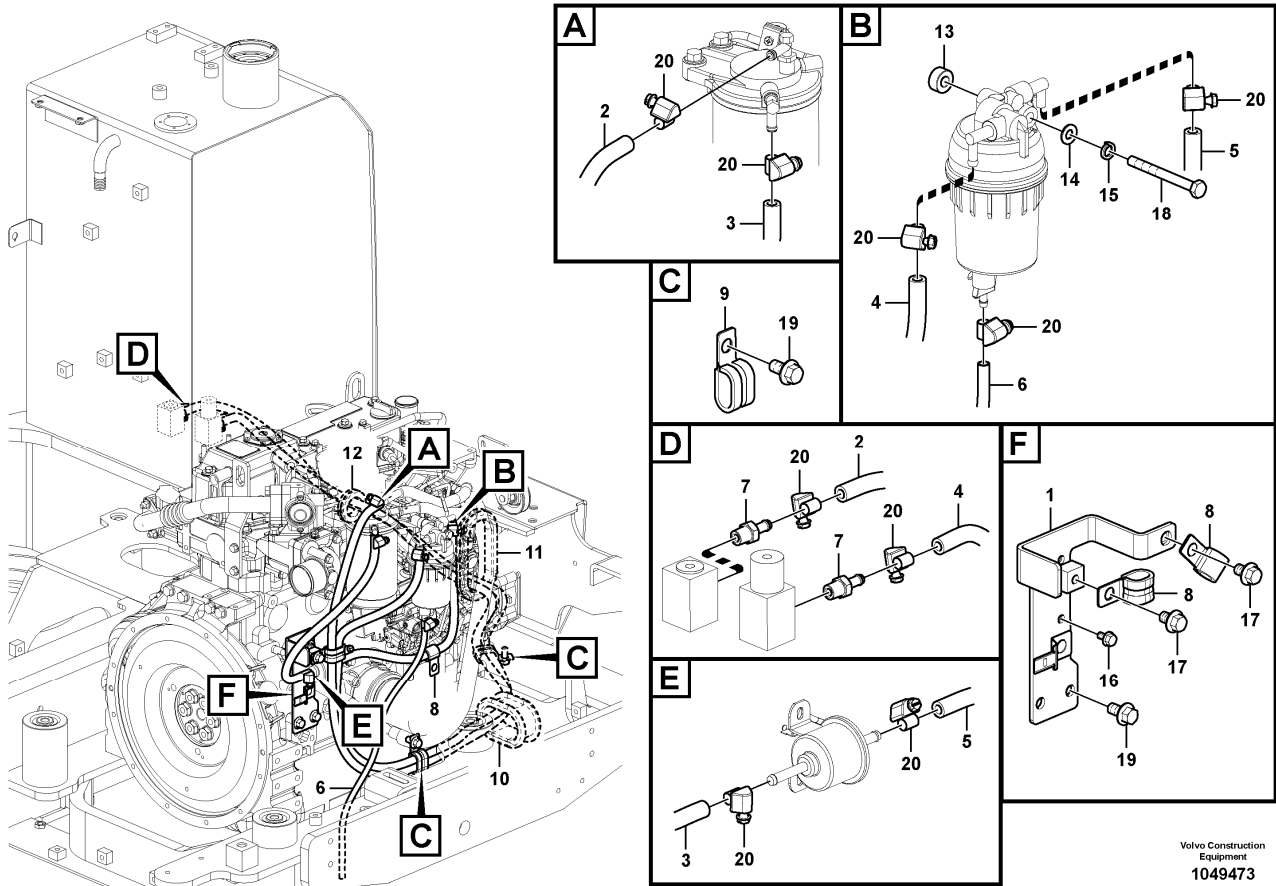

10	VOE14547765	1							Clip		
11	VOE946471	8							Flange screw		
12	VOE946544	4							Flange screw		
13	VOE14611028	1							Bracket		
14	VOE14502170	1							Toggle switch		

Date: 2013/12/12	Image id: 1049473	Catalogue: 20555	Model: EW60C
Brand: Volvo	Serial: 110001-	Group/Section: 235/100	Title: Fuel pipe - Fuel tank