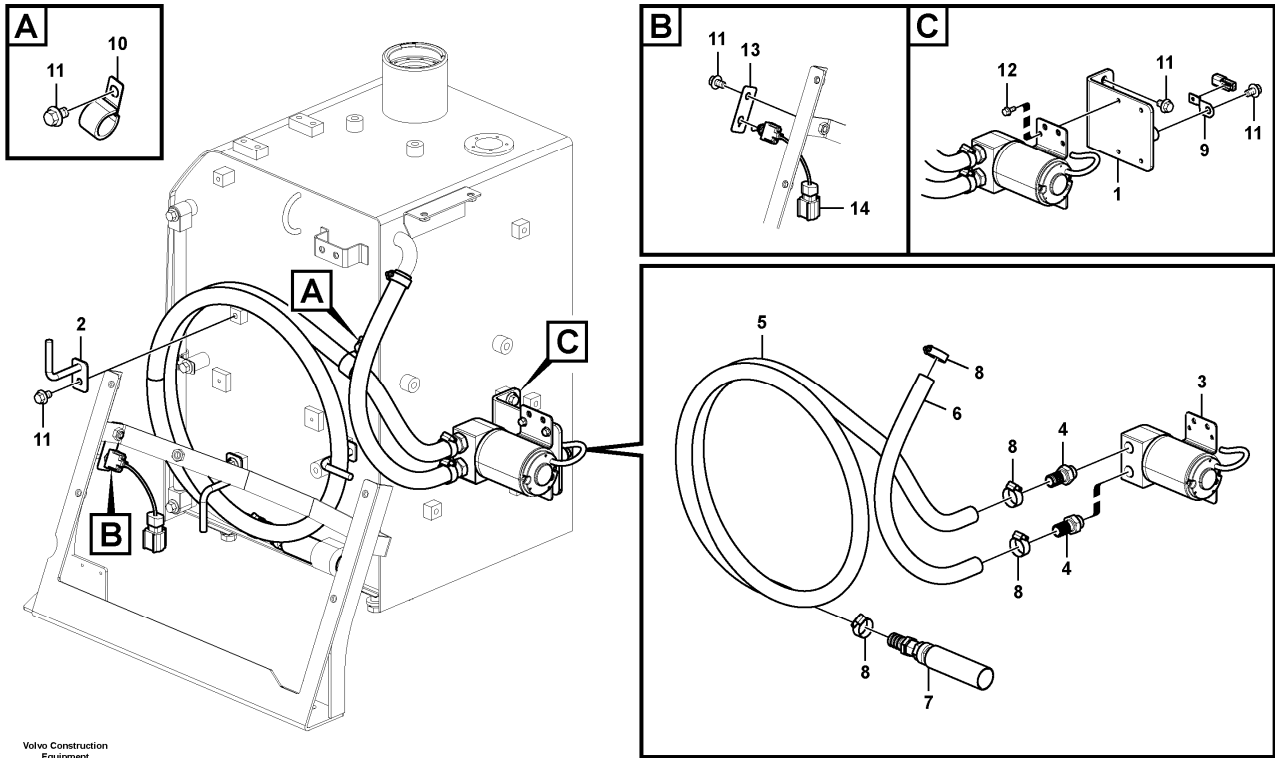

Date: 2013/12/12	Image id: 1049314	Catalogue: 20555	Model: EW60C
Brand: Volvo	Serial: 110001-	Group/Section: 234/300	Title: Fuel filling pump with assembling details

Volvo Construction
Equipment
1049314

Section option	Kit	Option description
VOE8287419		Fuel filling pump 35LPM

Q1-Q5	Option	Option description	
Q1 8287419	VOE8287419	Fuel filling pump 35LPM	

Pos	Part	Q1	Q2	Q3	Q4	Q5	PS	Kit	Description	Option(s)	Remark
1	VOE14529314	1							Bracket		
2	VOE14529313	3							Stop		
3	VOE14611795	1					NS		Fuel Fill Pump		
4	VOE14517747	2							•Adapter		
5	VOE14517808	1							•Hose		
6	VOE14611796	1							•Hose		
7	VOE14517753	1							•Valve		
8	VOE14517754	4							•Clip		
9	VOE14522575	1							Clip