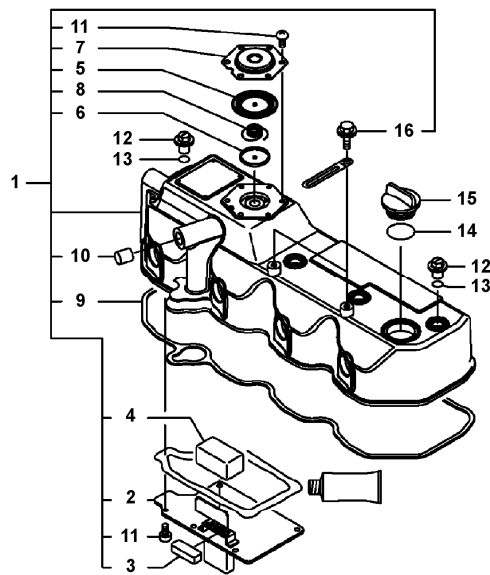

Date: 2013/12/12	Image id: 1054233	Catalogue: 20555	Model: EW60C
Brand: Volvo	Serial: 110001-	Group/Section: 211/200	Title: Valve cover

Volvo Construction
Equipment
1054233

Section option	Kit	Option description
VOE14591757		Engine TIER 3

Pos	Part	Q1	Q2	Q3	Q4	Q5	PS	Kit	Description	Option(s)	Remark
1	VOE15065401	1							Valve cover		
2	VOE11714770	1					NS		•Plate		
3	VOE11714771	1					NS		•Baffle		
4	VOE14521547	1							•Baffle		
5	VOE14521548	1							•Diaphragm		
6	VOE14521549	1							•Plate		
7	VOE14521550	1							•Plate		
8	VOE14521551	1							•Spring		
9	VOE15057758	1							•Valve cover gasket		
10	VOE14521553	1							•Plug		
11	VOE11714720	12							•Screw		
12	VOE11714385	4							Flange cap nut		(SA8210-03250)