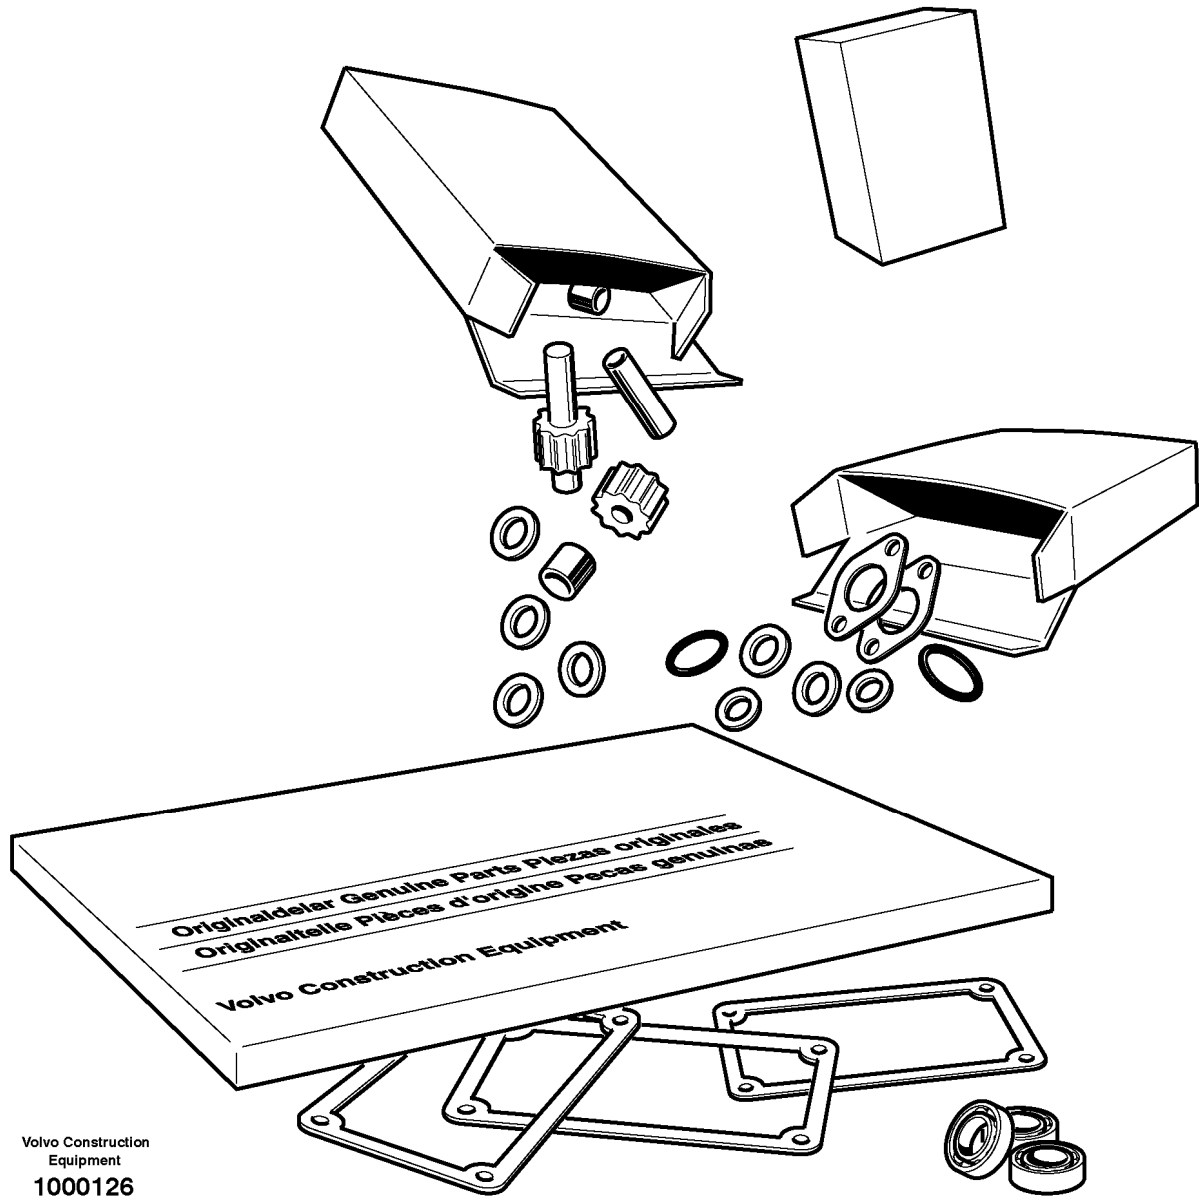

Date: 2013/12/11	Image id: 1000126	Catalogue: 20555	Model: EW60C
Brand: Volvo	Serial: 110001-	Group/Section: 210/200	Title: Repair kits for engine

Section option	Kit	Option description
VOE14591757		Engine TIER 3

Pos	Part	Q1	Q2	Q3	Q4	Q5	PS	Kit	Description	Option(s)	Remark
1	VOE15158092	1							Gasket kit		
2	VOE14528171	1					SS		•Cylinder head gasket		
3	VOE11714738	2							•O-ring		
4	VOE11714739	1							•O-ring