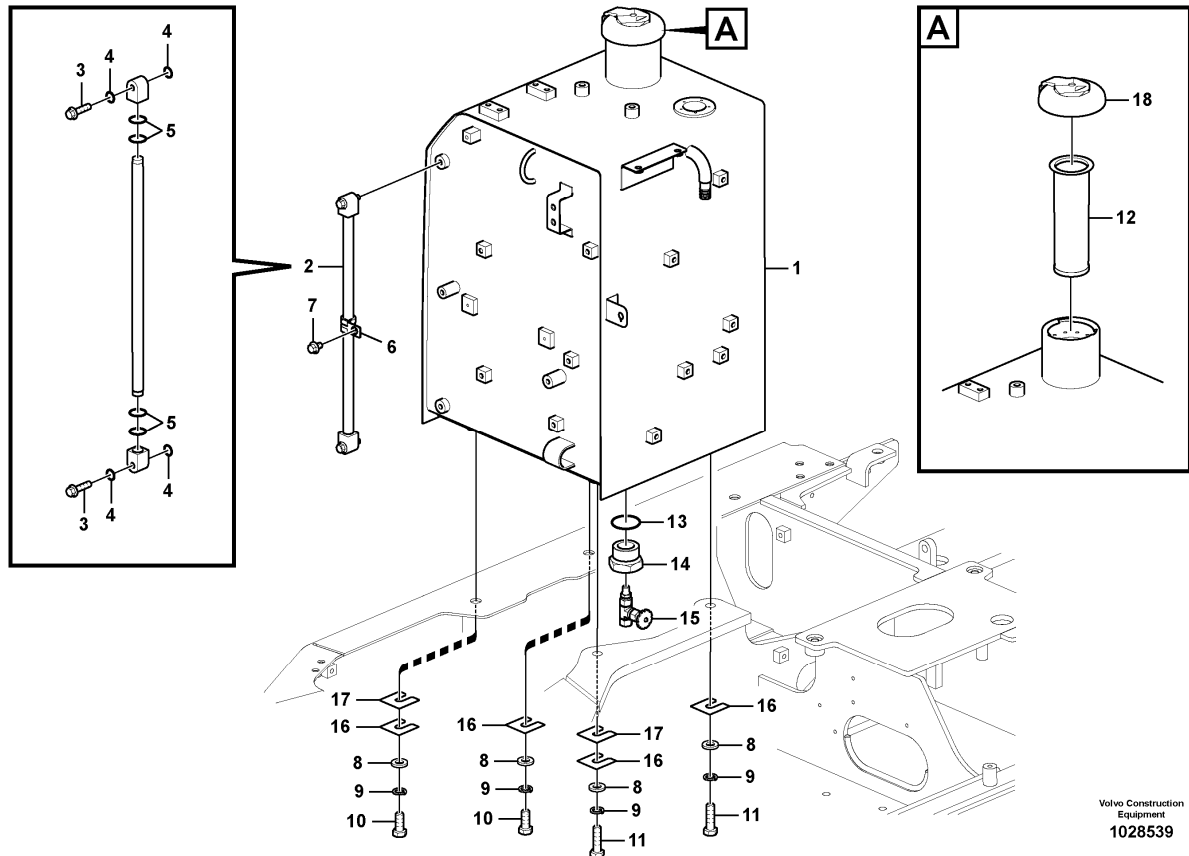

Date: 2013/12/12	Image id: 1028539	Catalogue: 20555	Model: EW60C
Brand: Volvo	Serial: 110001-	Group/Section: 234/100	Title: Fuel tank with fitting parts

Volvo Construction
Equipment
1028539

Section option	Kit	Option description
VOE8287418		Basic Machine EW60C
VOE8287430		Specific Key. Combination

Q1-Q5	Option	Option description	
Q1 8287418	VOE8287418	Basic Machine EW60C	
Q2 8287430	VOE8287430	Specific Key. Combination	

Pos	Part	Q1	Q2	Q3	Q4	Q5	PS	Kit	Description	Option(s)	Remark
1	VOE14588239	1							Fuel tank		
2	VOE14539977	1							Level indicator		
3	VOE14517557	2							•Bolt		
4	VOE983497	4							•O-ring		
5	VOE990557	4							•O-ring		
6	VOE14500294	1							Clip		
7	VOE946471	1							Flange screw