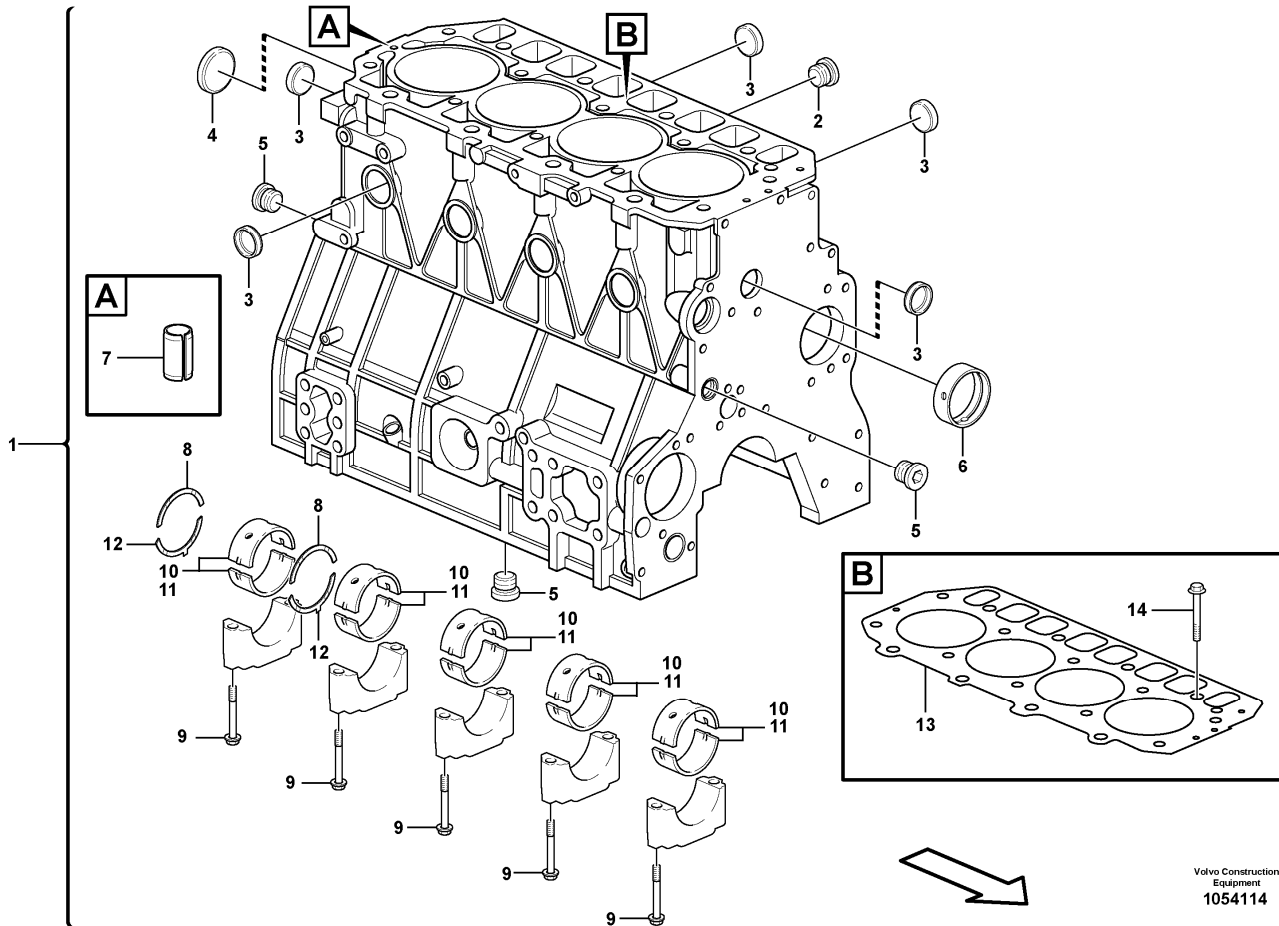

Date: 2013/12/12	Image id: 1054114	Catalogue: 20555	Model: EW60C
Brand: Volvo	Serial: 110001-	Group/Section: 212/100	Title: Cylinder block

Volvo Construction
Equipment
1054114

Section option	Kit	Option description
VOE14591757		Engine TIER 3

Pos	Part	Q1	Q2	Q3	Q4	Q5	PS	Kit	Description	Option(s)	Remark
1	VOE15065328	1							Cylinder block		
2	VOE11713560	1							•Plug		
3	VOE11714369	8							•Plug		
4	VOE14521503	1							•Plug		
5	VOE14521504	3							•Plug		
6	VOE11714757	1							•Bushing		
7	VOE11714387	2							•Spring pin		
8	VOE15057699	2							•Thrust washer		
9	VOE11714756	10							•Screw		
10	VOE15057722	5							Main bearing kit		
11	VOE15057730	5							Main bearing kit		
12	VOE15057718	2							Thrust washer