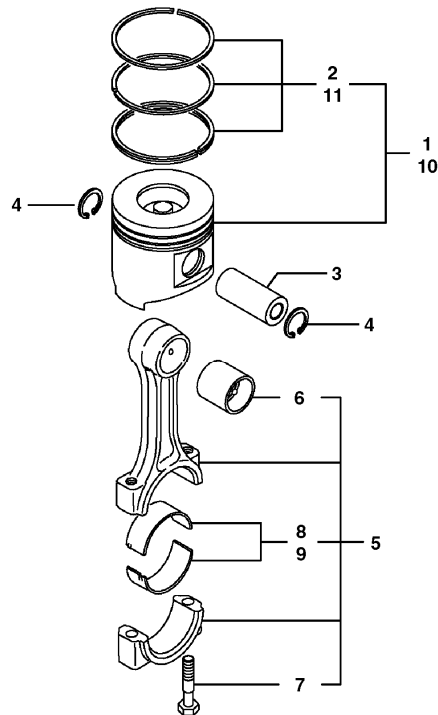

Date: 2013/12/12	Image id: 1006956	Catalogue: 20555	Model: EW60C
Brand: Volvo	Serial: 110001-	Group/Section: 213/100	Title: Connecting rod and piston

Volvo Construction
Equipment
1006956

Section option	Kit	Option description
VOE14591757		Engine TIER 3

Pos	Part	Q1	Q2	Q3	Q4	Q5	PS	Kit	Description	Option(s)	Remark
1	VOE15065402	4							Piston		
2	VOE15065408	4							•Piston ring kit		
3	VOE11714797	4							Gudgeon pin		
4	SA11714798	8							Ring		
5	VOE11714799	4							Connecting rod		
6	VOE11714800	4							•Bushing		Repair part
7	VOE11714801	8							•Screw		(SA8210-04690)
8	VOE15057777	4							•Big-end bearing kit		
9	VOE11714803	4							Piston Bearing		(SA8210-04710)0,25 U SZ
10	VOE15065410	4							Piston		0,25 O SZ
11	VOE15065414	4							•Piston ring kit		0,25 O SZ