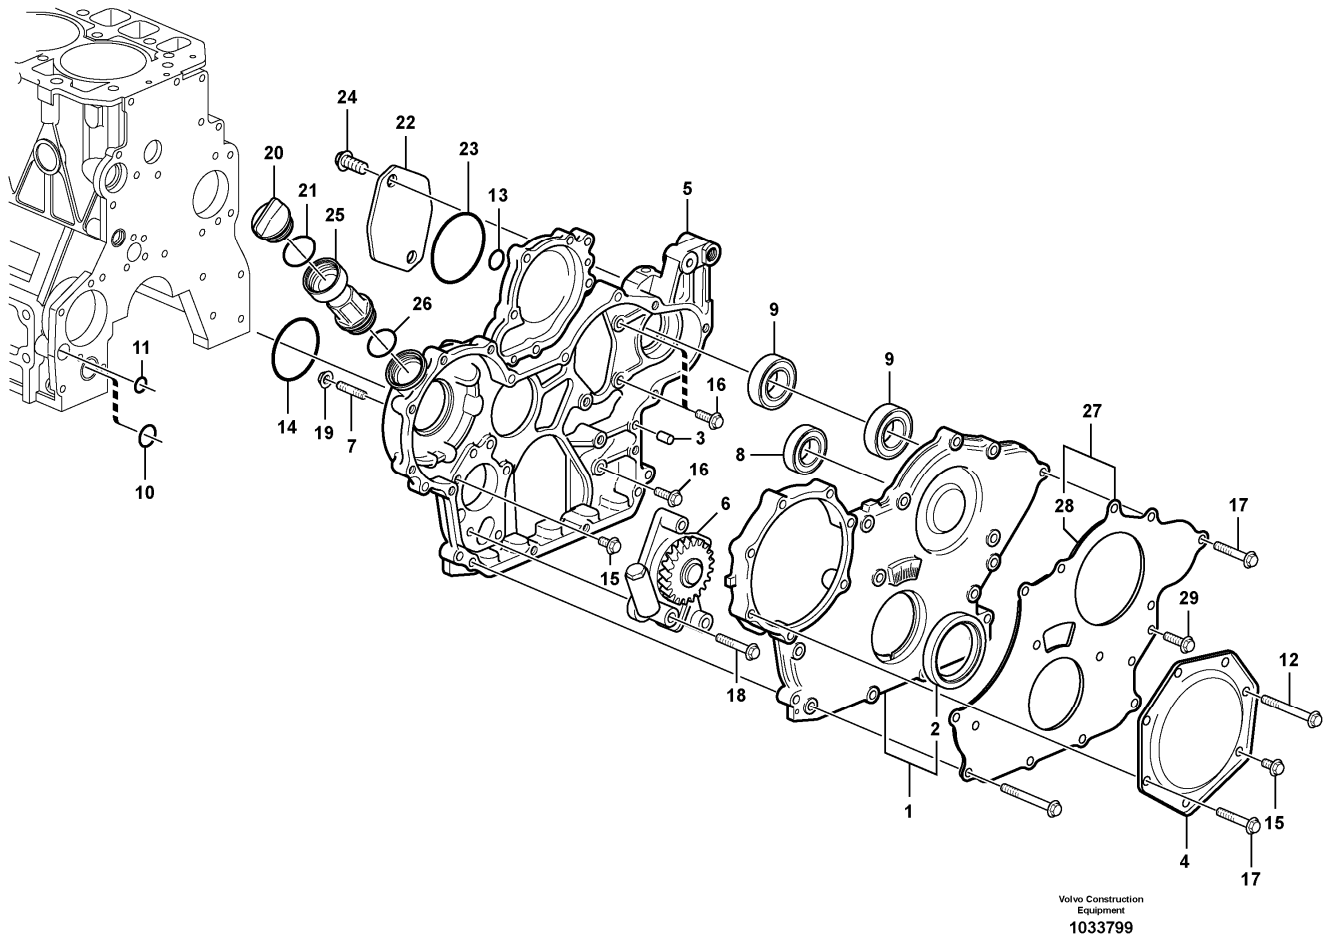

Date: 2013/12/12	Image id: 1033799	Catalogue: 20555	Model: EW60C
Brand: Volvo	Serial: 110001-	Group/Section: 215/200	Title: Timing gear casing

Section option	Kit	Option description
VOE14591757		Engine TIER 3

Pos	Part	Q1	Q2	Q3	Q4	Q5	PS	Kit	Description	Option(s)	Remark
1	VOE14521507	1							Housing		
2	VOE14514867	1							•Sealing		
3	VOE11714376	4							Pin		(SA8210-03530)
4	VOE11714746	1							Cover		
5	VOE15067553	1							Case		
6	VOE14525387	1							Pump		
7	VOE11714749	4							Stud		
8	VOE11714753	1							Bearing		
9	VOE11714752	2							Ball bearing		
10	VOE11714738	1							O-ring		
11	VOE11714739	1							O-ring		
12	VOE8240-01770	1							Bolt