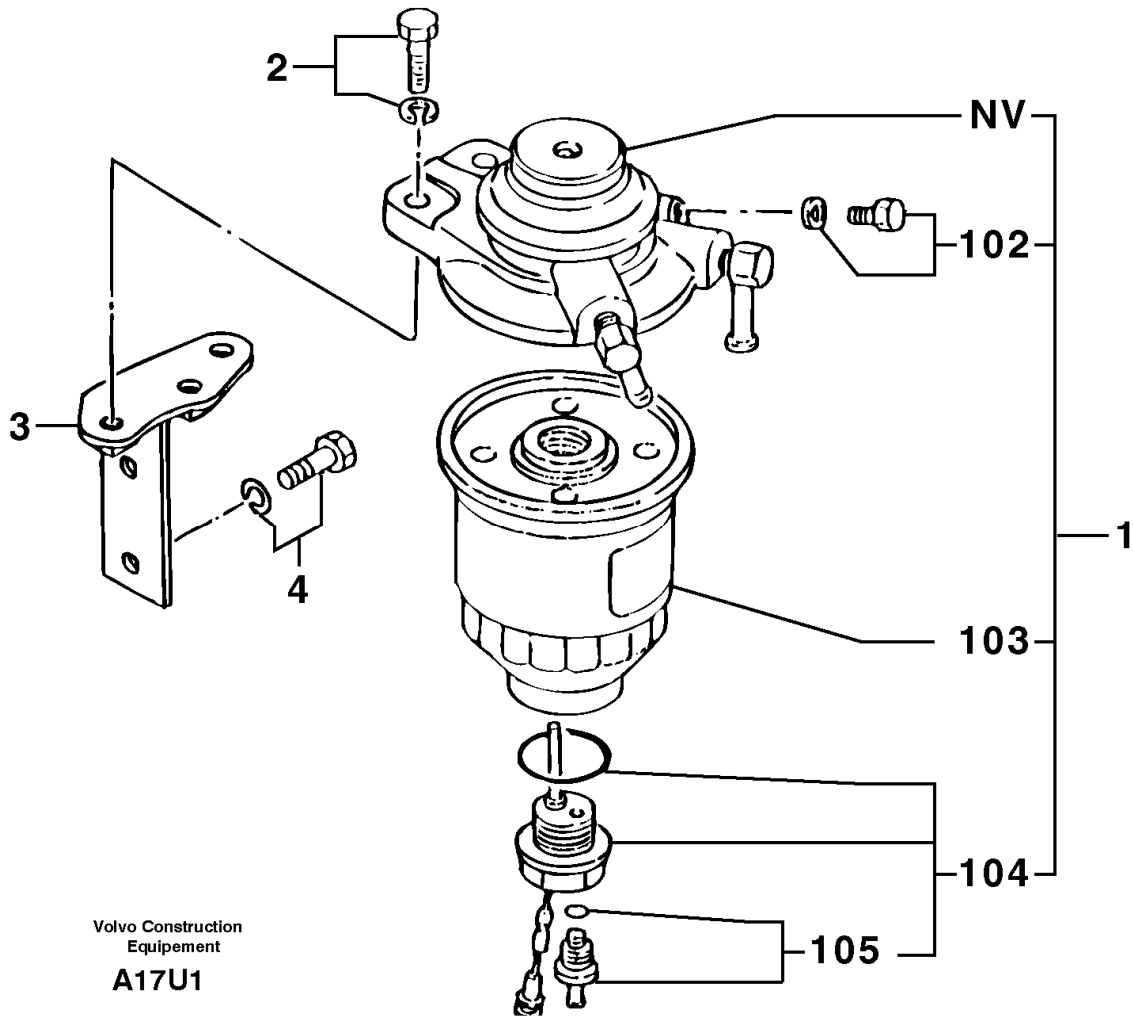

Date: 2013/12/15	Image id: A17U1	Catalogue: 10016	Model: EW70 VV
Brand: Volvo	Serial: 10151-99999	Group/Section: 233/200	Title: Fuel filter

Q1-Q5	Option	Option description	
Q1 262.10151 262.12195			

Pos	Part	Q1	Q2	Q3	Q4	Q5	PS	Kit	Description	Option(s)	Remark
1	PJ7416593	1							Fuel filter		
2	PJ7416580	2					SS		Attachment kit		
3	PJ7416579	1							Support		
4	PJ7416429	2							Attachment kit