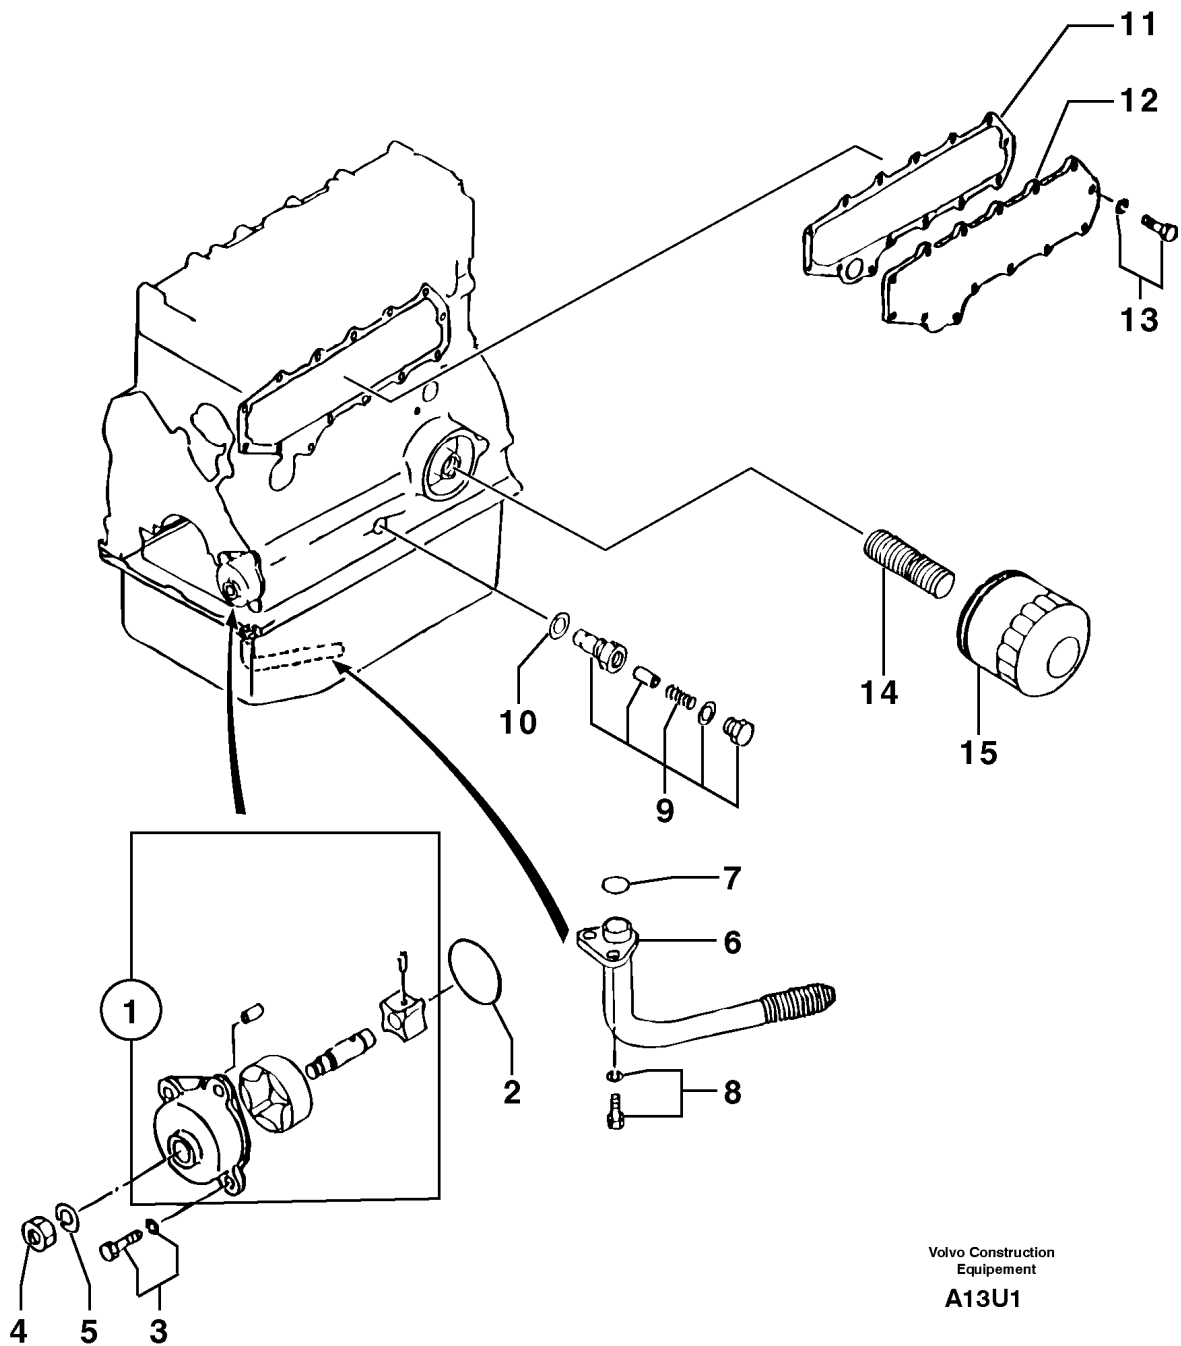

Date: 2013/12/15	Image id: A13U1	Catalogue: 10016	Model: EW70 VV
Brand: Volvo	Serial: 10151-99999	Group/Section: 221/100	Title: Oil pump and oil filter

Q1-Q5	Option	Option description	
Q1 262.10151