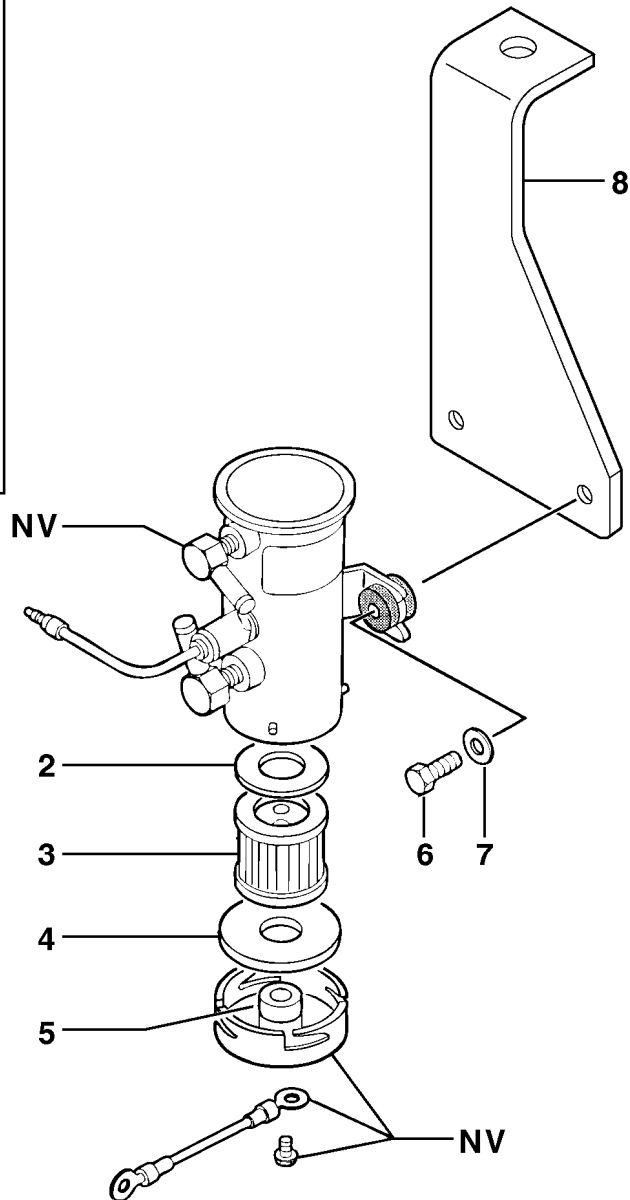

Date: 2013/12/15	Image id: A57U1	Catalogue: 10016	Model: EW70 VV
Brand: Volvo	Serial: 10151-99999	Group/Section: 233/100	Title: Fuel pump

Volvo Construction
Equipment
A57U1

Q1-Q5	Option	Option description	
Q1 262.10151			

Pos	Part	Q1	Q2	Q3	Q4	Q5	PS	Kit	Description	Option(s)	Remark