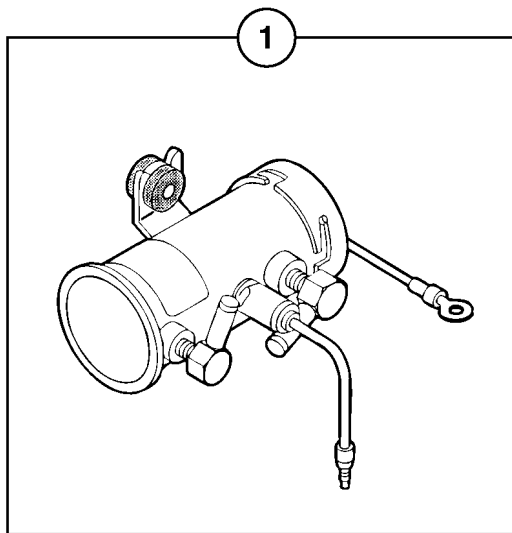

Date: 2013/12/15	Image id: A57U1	Catalogue: 10016	Model: EW70 VV
Brand: Volvo	Serial: 10151-99999	Group/Section: 233/100	Title: Fuel pump

Volvo Construction
Equipment
A57U1

Q1-Q5	Option	Option description	
Q1 262.10151			

Pos	Part	Q1	Q2	Q3	Q4	Q5	PS	Kit	Description	Option(s)	Remark