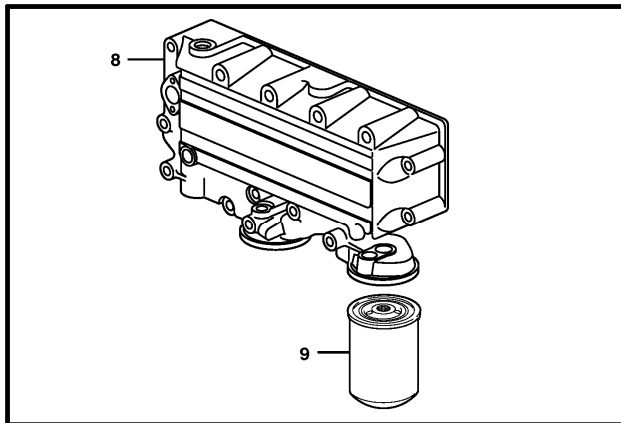

Date: 2014/2/27	Image id: 1005226	Catalogue: 97835	Model: L120E
Brand: Volvo	Serial: 16001-19668, 64001-66000, 70701-71400	Group/Section: 233/100	Title: Fuel pump

Volvo Construction
Equipment
1005226

Section option	Kit	Option description
VOE11172407		Engine VOLVO D7D LAE2
VOE33356		Volvo Wheel Loader L120E

Pos	Part	Q1	Q2	Q3	Q4	Q5	PS	Kit	Description	Option(s)	Remark
1	VOE20497044	1							Fuel pump		
2	VOE20405708	1							Bracket		
3	VOE20498538	2							Screw		(VOE11700474)
4	VOE20450913	2							Washer		(VOE20450865)
5	VOE20441860	2							Screw		
6	VOE20405734	1							Washer		
	VOE13947622	1							Plane gasket		ID = 16 MM
7	VOE978722	1							V-belt		L = 1125 MM
8		1							Oil cooler		See ref 223/150
9	VOE11708555	1							Fuel filter