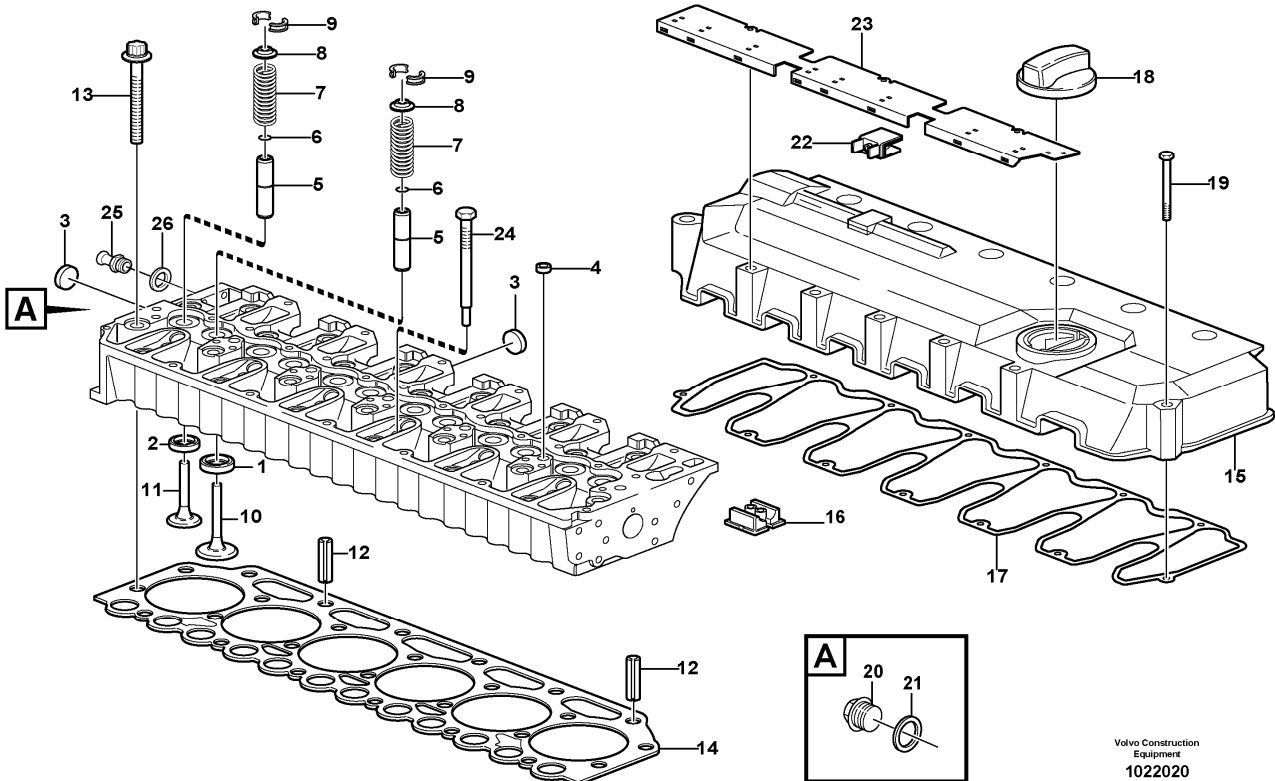

Date: 2014/2/27	Image id: 1022020	Catalogue: 97835	Model: L120E
Brand: Volvo	Serial: 16001-19668, 64001-66000, 70701-71400	Group/Section: 211/100	Title: Cylinder head

Volvo Construction
Equipment
1022020

Section option	Kit	Option description
VOE11172407		Engine VOLVO D7D LAE2

Pos	Part	Q1	Q2	Q3	Q4	Q5	PS	Kit	Description	Option(s)	Remark
	VOE20489008	1							Cylinder head		
1	VOE20459962	6							•Valve seat		(VOE11700350)
2	VOE20459963	6							•Valve seat		(VOE11700353)
3	VOE20412745	5							•Core plug		
4	VOE20412733	5							•Core plug		(VOE11700344)
5	VOE20405897	12							•Valve guide		(VOE11700349)
6	VOE11700348	12							•O-ring		
7	VOE11700347	12							•Valve spring		
8	VOE11700346	12							•Washer		
9	VOE11700345	24							•Valve sleeve