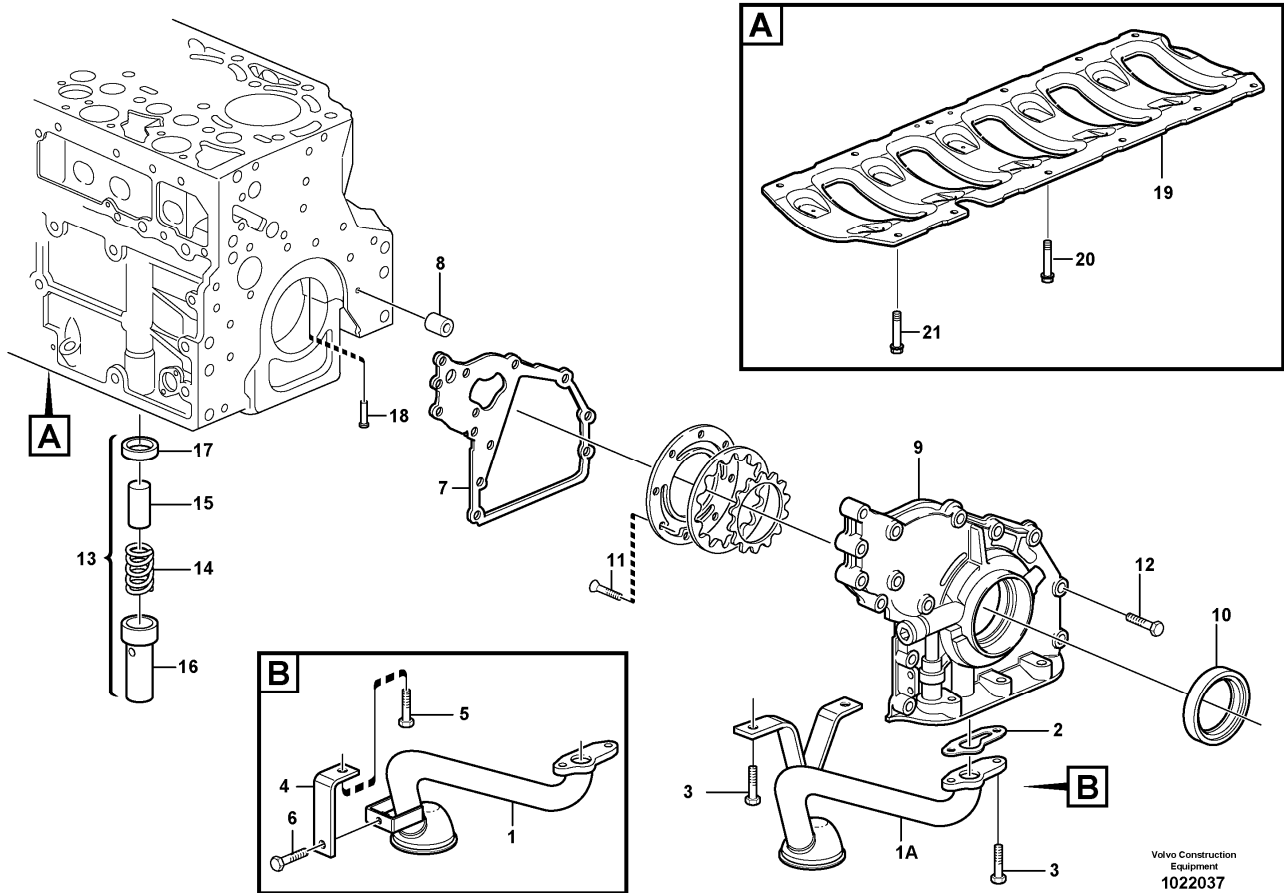

Date: 2014/2/27	Image id: 1022037	Catalogue: 97835	Model: L120E
Brand: Volvo	Serial: 16001-19668, 64001-66000, 70701-71400	Group/Section: 221/100	Title: Lubricating oil system

Volvo Construction
Equipment
1022037

Section option	Kit	Option description
VOE11172407		Engine VOLVO D7D LAE2

Pos	Part	Q1	Q2	Q3	Q4	Q5	PS	Kit	Description	Option(s)	Remark
1	VOE20450878	1					SS		Intake pipe		ENG - 760674
1A	VOE20544517	1							Suction pipe		ENG 760675 - 873166
	VOE20570070	1							Suction pipe		ENG 873167 -
2	VOE20405888	1							Gasket		(VOE11700391)
3	VOE13949578	2							Screw		(VOE20441520)ENG - 873166
	VOE13949578	4							Screw		ENG 873167 -
4	VOE20450881	1					NS		Bracket		
5	VOE20405792	1							Screw		
6	VOE13949578	1							Screw		(VOE20441520)
7	VOE11700265	1					SS		Gasket