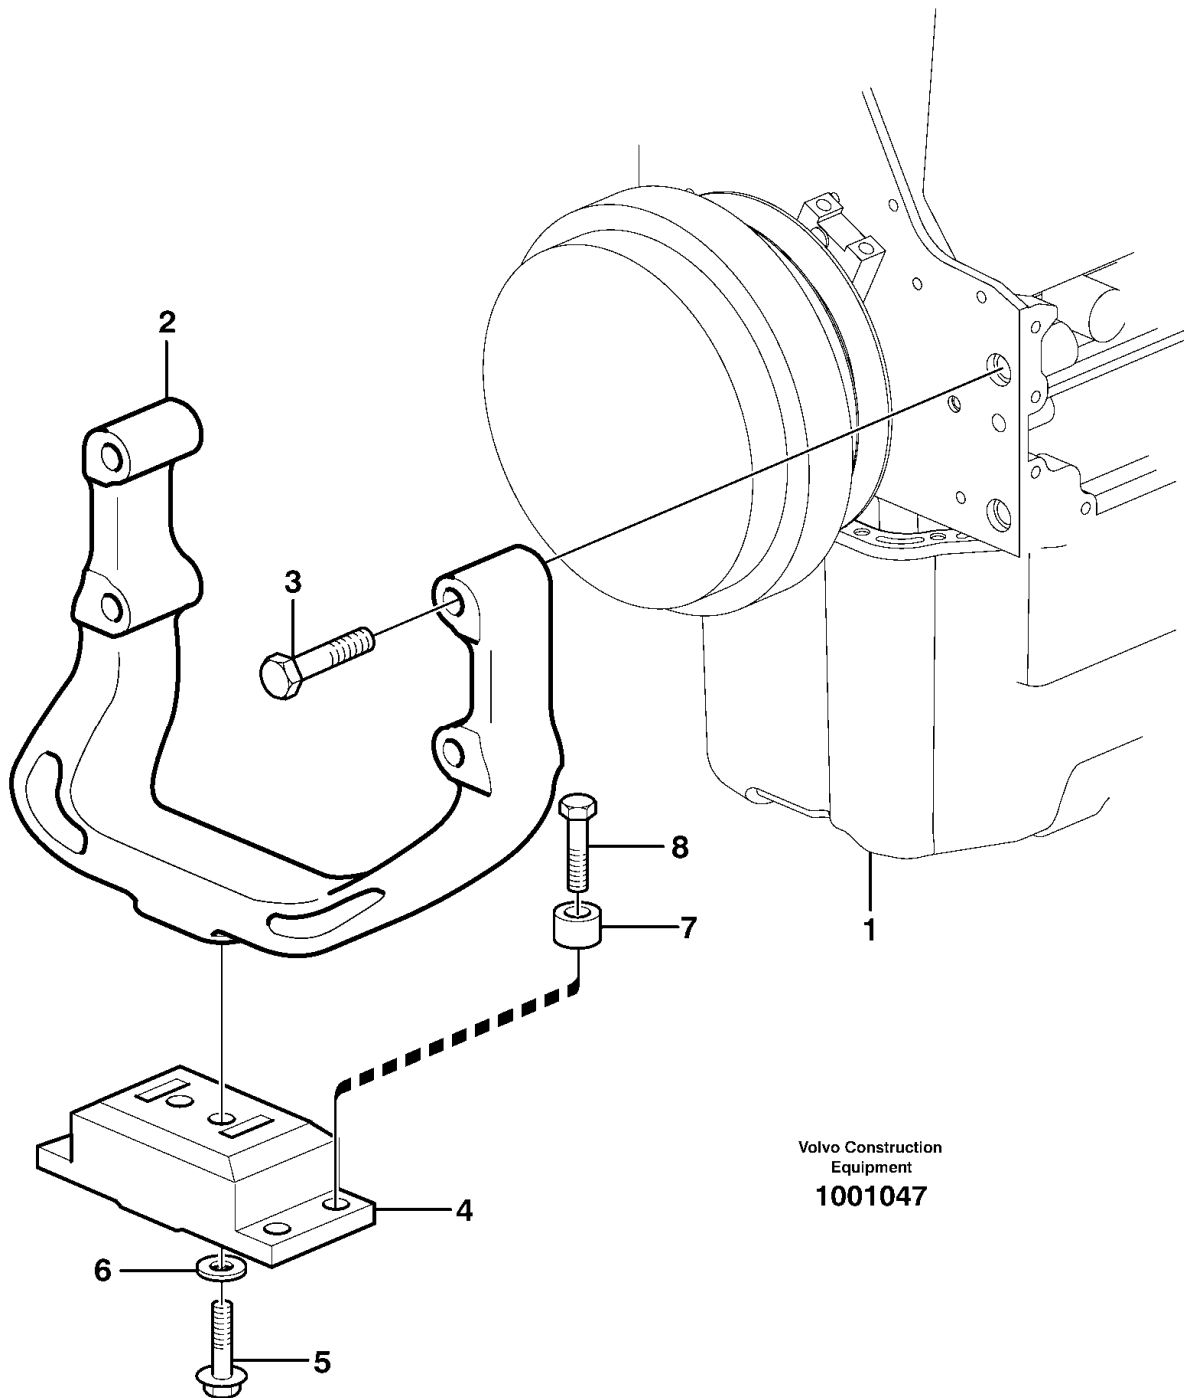

Date: 2014/2/27	Image id: 1001047	Catalogue: 97835	Model: L120E
Brand: Volvo	Serial: 16001-19668, 64001-66000, 70701-71400	Group/Section: 218/100	Title: Engine mounting 33356

Volvo Construction
Equipment
1001047

Section option	Kit	Option description
VOE33356		Volvo Wheel Loader L120E