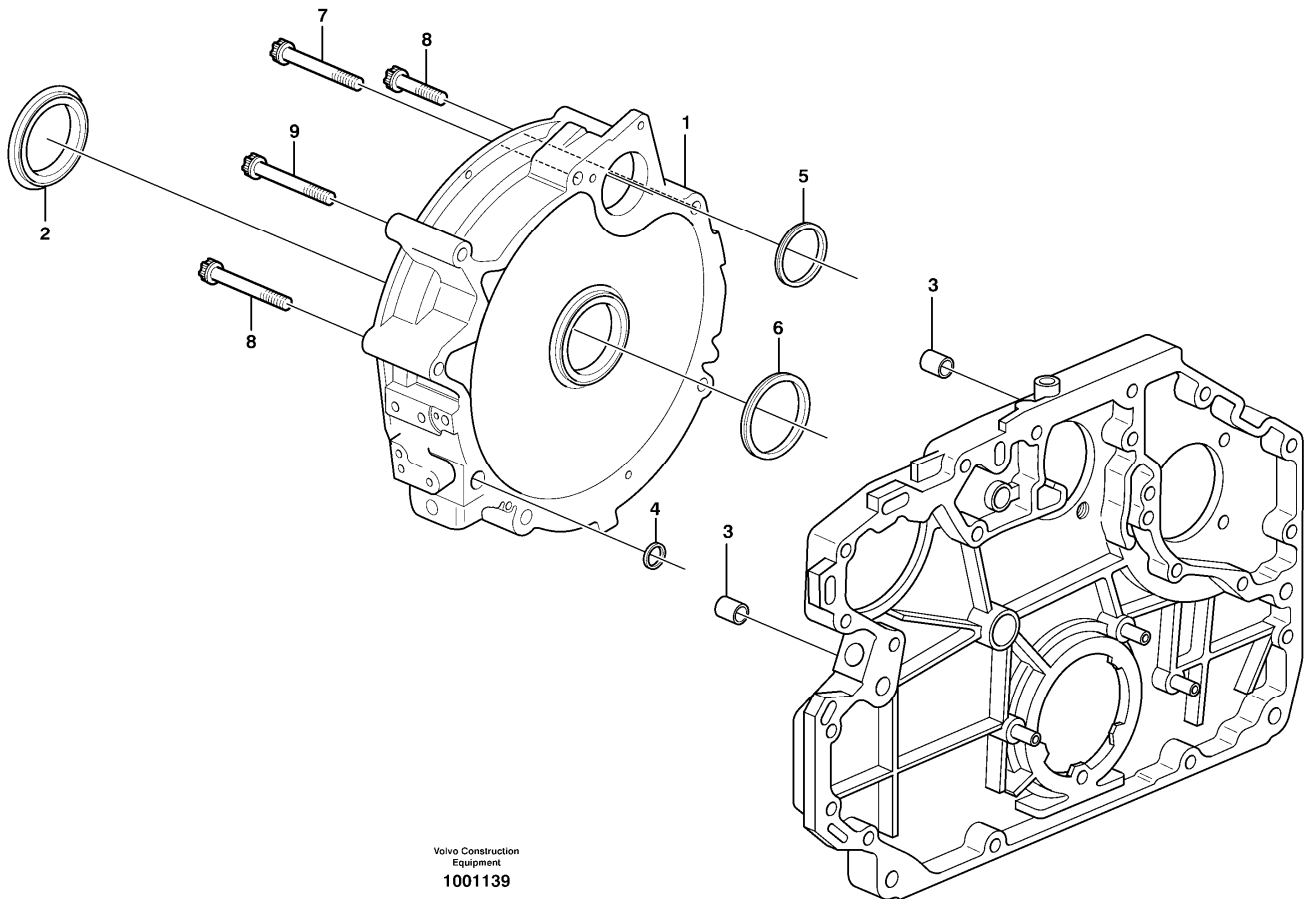

Date: 2014/2/27	Image id: 1001139	Catalogue: 97835	Model: L120E
Brand: Volvo	Serial: 16001-19668, 64001-66000, 70701-71400	Group/Section: 216/150	Title: Flywheel housing

Section option	Kit	Option description
VOE11172407		Engine VOLVO D7D LAE2

Pos	Part	Q1	Q2	Q3	Q4	Q5	PS	Kit	Description	Option(s)	Remark
1	VOE20459988	1							Flywheel housing		
2	VOE20450784	1							•Labyrinth ring		(VOE11700592)
3	VOE20405646	2							Bushing		
4	VOE20459993	4							O-ring		
5	VOE20459994	1							Sealing ring		
6	VOE20450786	1							Sealing ring		(VOE11700599)
7	VOE20405710	3							Screw		
8	VOE20460792	2							Screw		
9	VOE20405715	1							Screw