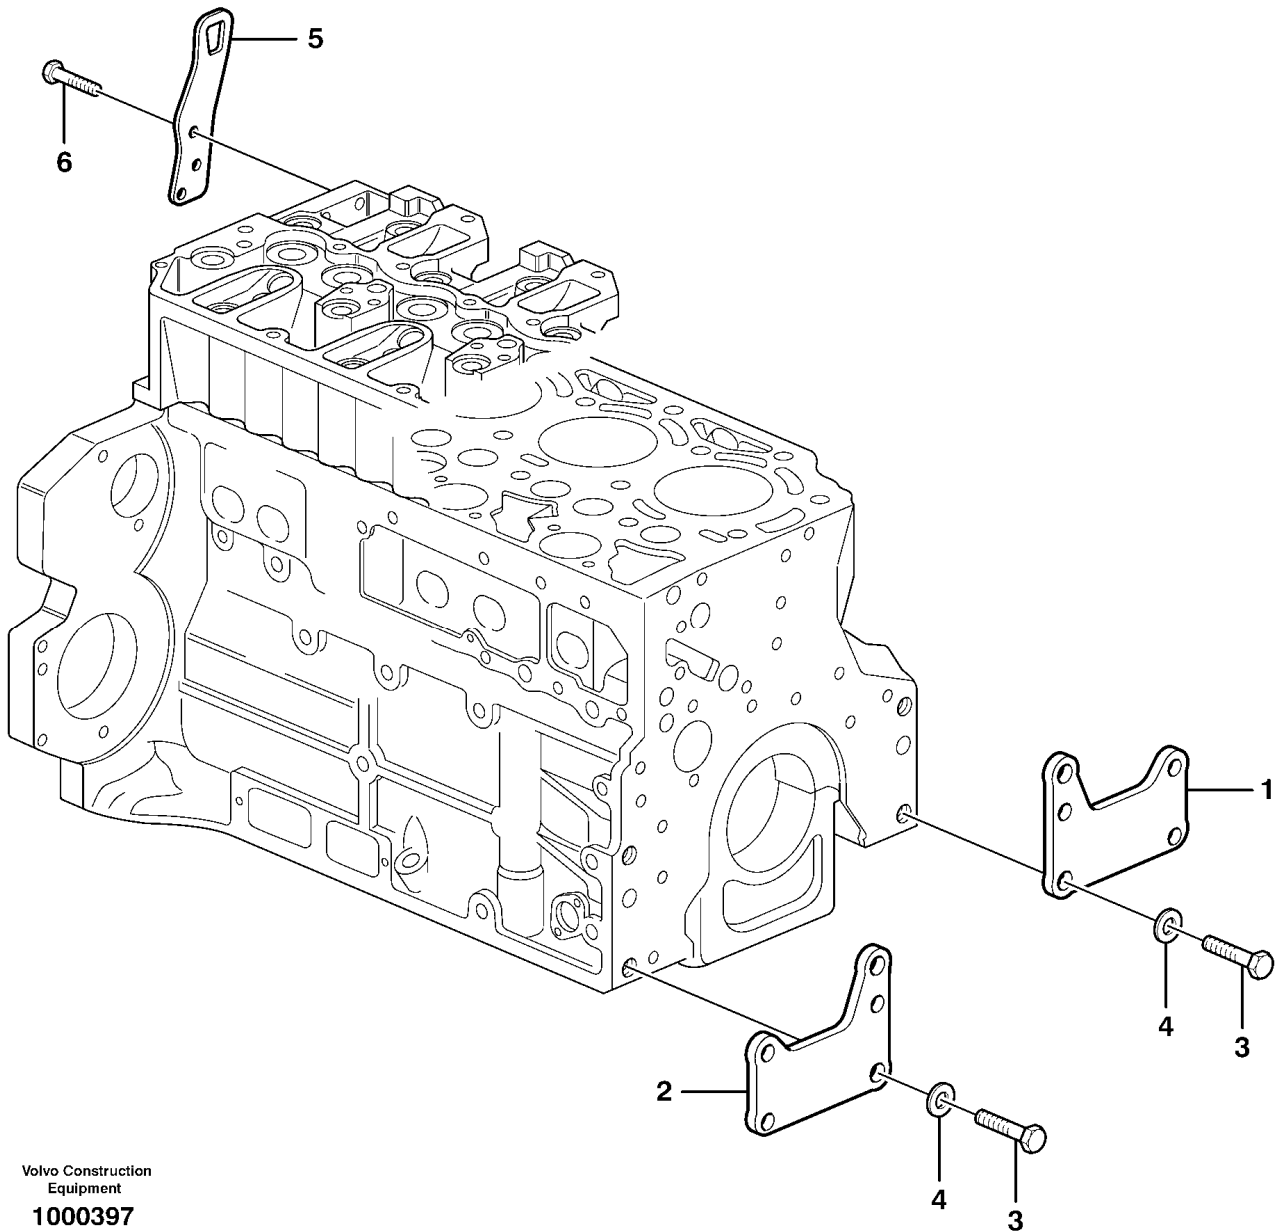

Date: 2014/2/27	Image id: 1000397	Catalogue: 97835	Model: L120E
Brand: Volvo	Serial: 16001-19668, 64001-66000, 70701-71400	Group/Section: 218/150	Title: Engine mounting 11172407

Section option	Kit	Option description
VOE11172407		Engine VOLVO D7D LAE2

Pos	Part	Q1	Q2	Q3	Q4	Q5	PS	Kit	Description	Option(s)	Remark
1	VOE20723978	1							Bracket		
2	VOE20723984	1							Bracket