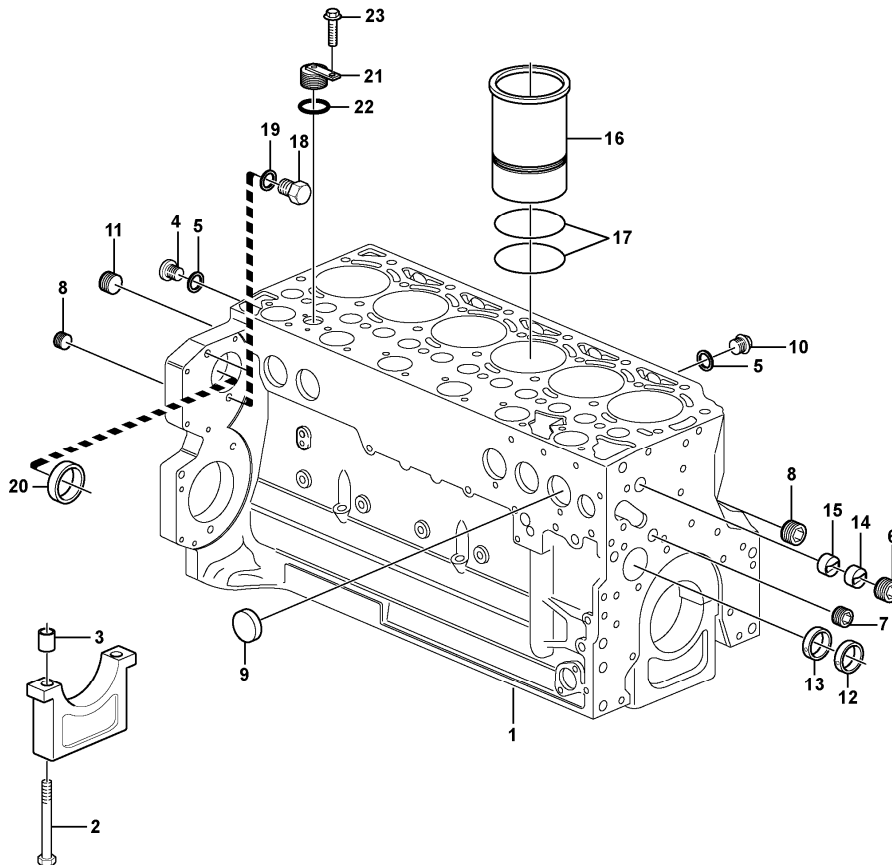

Date: 2014/2/27	Image id: 1020831	Catalogue: 97835	Model: L120E
Brand: Volvo	Serial: 16001-19668, 64001-66000, 70701-71400	Group/Section: 212/100	Title: Cylinder block

Volvo Construction
Equipment
1020831

Section option	Kit	Option description
VOE11172407		Engine VOLVO D7D LAE2

Pos	Part	Q1	Q2	Q3	Q4	Q5	PS	Kit	Description	Option(s)	Remark
1	VOE20450768	1					SS		Crankcase		SER NO - 779906
	VOE20544667	1							Cylinder Block		SER NO 779907 -
2	VOE20405583	14							•Bolt		
3	VOE11700278	14							•Bushing		
4	VOE945065	2							•Plug		
5	VOE976929	4							•Gasket		
6	VOE20405717	1							•Plug		OD = 30 MM
7	VOE20405719	1							•Plug		OD = 22 MM
8	VOE20405718	2							•Plug		OD = 14 MM
9	VOE20405721	10							•Core plug