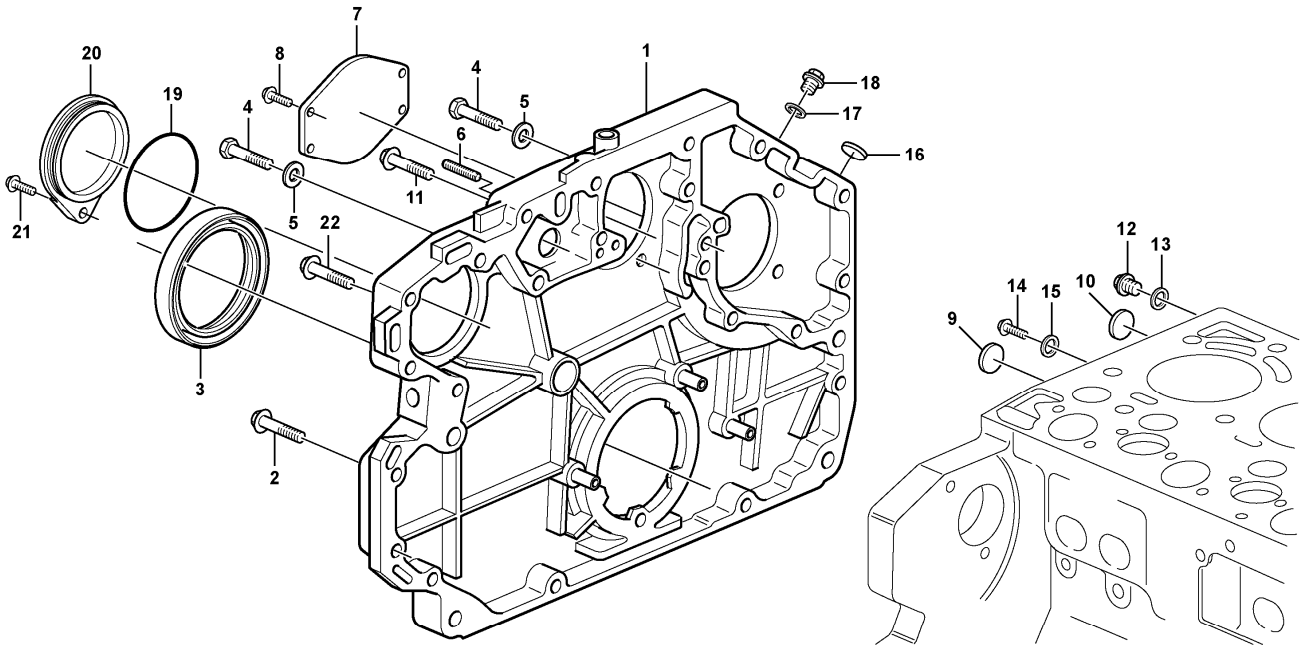

Date: 2014/2/27	Image id: 1020934	Catalogue: 97835	Model: L120E
Brand: Volvo	Serial: 16001-19668, 64001-66000, 70701-71400	Group/Section: 215/100	Title: Timing gear casing

Volvo Construction
Equipment
1020934

Section option	Kit	Option description
VOE11172407		Engine VOLVO D7D LAE2

Pos	Part	Q1	Q2	Q3	Q4	Q5	PS	Kit	Description	Option(s)	Remark
1	VOE21077860	1							Cover		(VOE20450793)
2	VOE20412324	12							Screw		
3	VOE20412286	1							Sealing ring		
4	VOE20534597	2							Screw		
5	VOE13955900	2							Washer		
6	VOE20450795	1							Set screw		
7	VOE20450799	1							Cover		
8	VOE20405709	4							Screw		
9	VOE20412745	1							Core plug		
10	VOE20490808	1							Cover