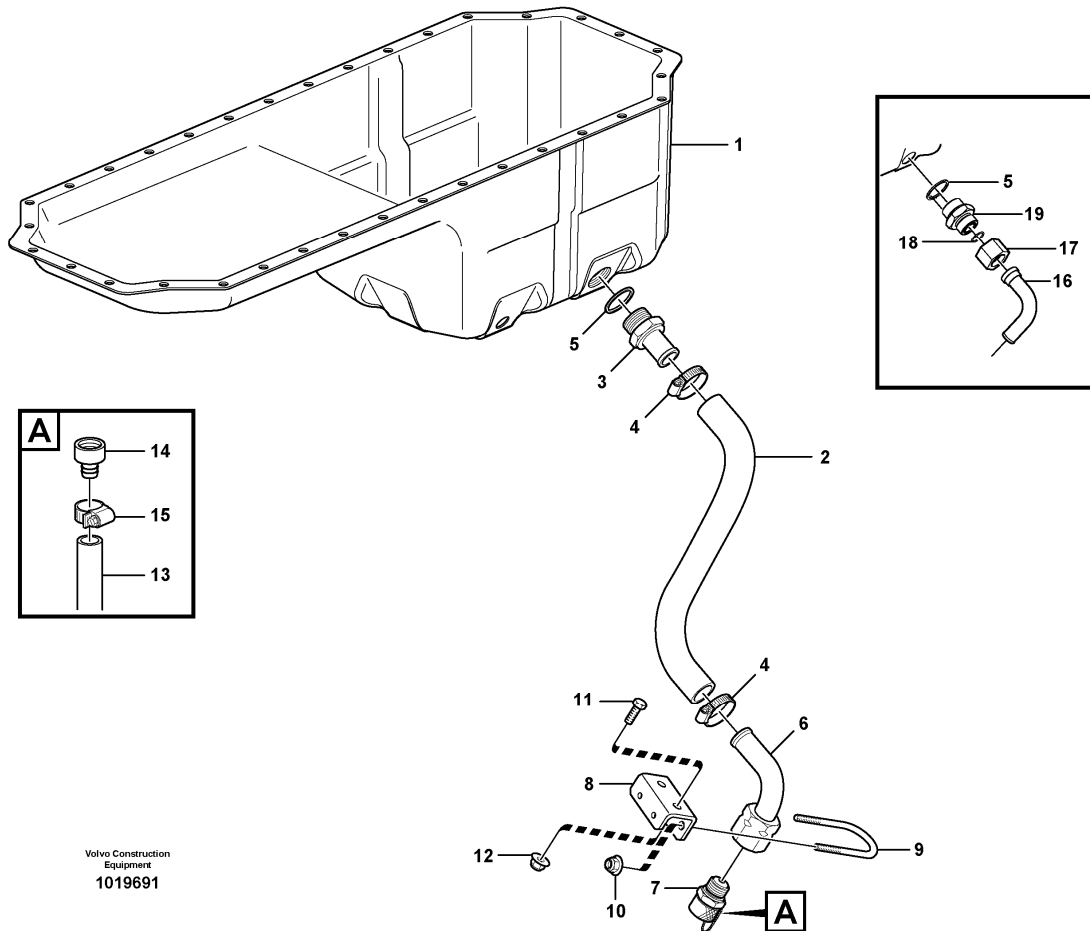

Date: 2014/2/27	Image id: 1019691	Catalogue: 97835	Model: L120E
Brand: Volvo	Serial: 16001-19668, 64001-66000, 70701-71400	Group/Section: 217/150	Title: Drain line, oil sump

Volvo Construction
Equipment
1019691

Section option	Kit	Option description
VOE33356		Volvo Wheel Loader L120E

Pos	Part	Q1	Q2	Q3	Q4	Q5	PS	Kit	Description	Option(s)	Remark
1		1							Oil Pan		See ref 217/100
2	VOE13961193	REQ							Hydraulic hose		L = 360 MM
3	VOE11410016	1							Nipple		SER NO - 17011 SER NO - 64242 USA SER NO - 70702 BRAZIL
4	VOE943475	2							Hose clamp		
5	VOE13947630	1							Gasket		
6	VOE11410017	1							Drain Tube		(VOE11173184)
7	VOE11054692	1							Valve		
8	VOE11130593	1							Bracket		
	VOE961614	2							•Weld nut