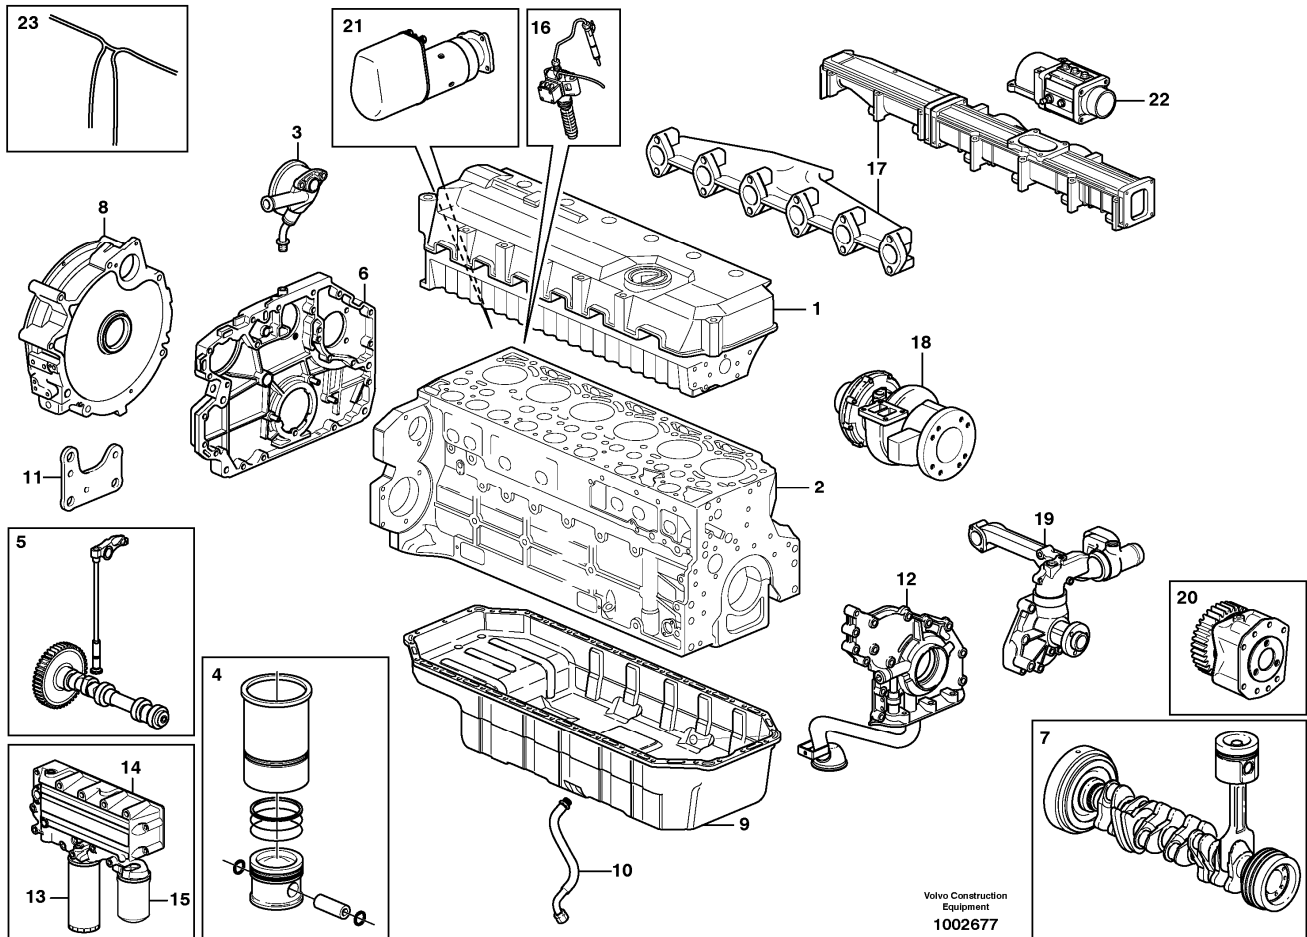

Date: 2014/2/27	Image id: 1002677	Catalogue: 97835	Model: L120E
Brand: Volvo	Serial: 16001-19668, 64001-66000, 70701-71400	Group/Section: 210/100	Title: Engine

Section option	Kit	Option description
VOE11172407		Engine VOLVO D7D LAE2
VOE33356		Volvo Wheel Loader L120E