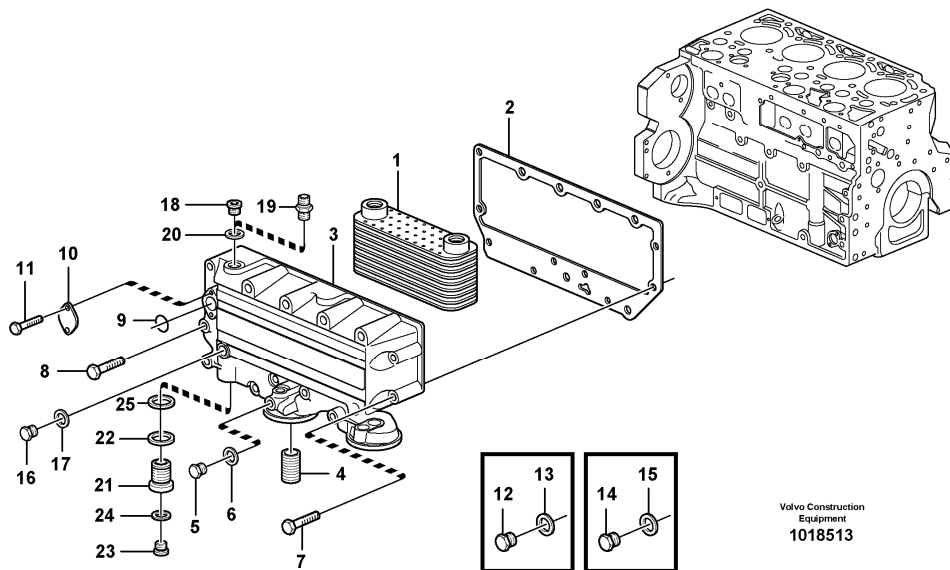

Date: 2014/2/27	Image id: 1018513	Catalogue: 97835	Model: L120E
Brand: Volvo	Serial: 16001-19668, 64001-66000, 70701-71400	Group/Section: 223/150	Title: Oil cooler

Section option	Kit	Option description
VOE11172407		Engine VOLVO D7D LAE2
VOE11173900		Engine VOLVO D7D LBE2

Pos	Part	Q1	Q2	Q3	Q4	Q5	PS	Kit	Description	Option(s)	Remark
1	VOE20715681	1							Oil Cooler		(VOE20450897)ENG - 01099467
1	VOE20715681	1							Oil Cooler		ENG 01099468 -
2	VOE20405747	1							Gasket		(VOE11700382)
3	VOE20797236	1							Housing		
4	VOE20405758	1							•Bushing		
5	VOE960628	1							Plug		
6	VOE13947281	1							Gasket		
7	VOE20405917	10							Screw		
8	VOE20405672	3							Screw