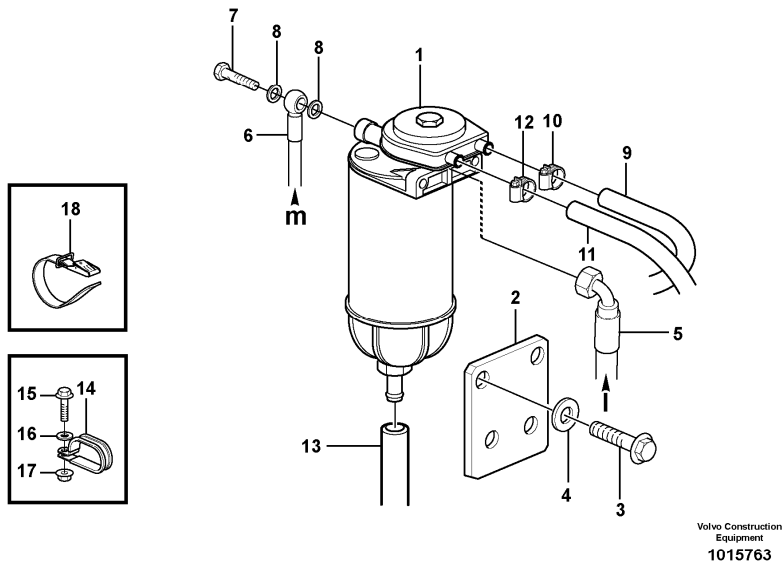

Date: 2014/2/27	Image id: 1015763	Catalogue: 97835	Model: L120E
Brand: Volvo	Serial: 16001-19668, 64001-66000, 70701-71400	Group/Section: 233/175	Title: Water trap with hoses 82498

Section option	Kit	Option description
VOE82498		Fuel filter, extra with water trap

Pos	Part	Q1	Q2	Q3	Q4	Q5	PS	Kit	Description	Option(s)	Remark
1		1							Water Separator		See ref 233/150
2	VOE11410172	1					NS		Anchorage		
3	VOE946329	2							Flange screw		
4	VOE13960143	2							Washer		
5	VOE11410575	1							Fuel pipe		TANK - WATER TRAP
	VOE11031348	2							•Nipple		
	VOE990737	2							••O-ring		
6	VOE11411560	1							Fuel pipe		WATER TRAP - ENGINE
7	VOE941686	1							Hollow screw		
8	VOE976930	1							Gasket