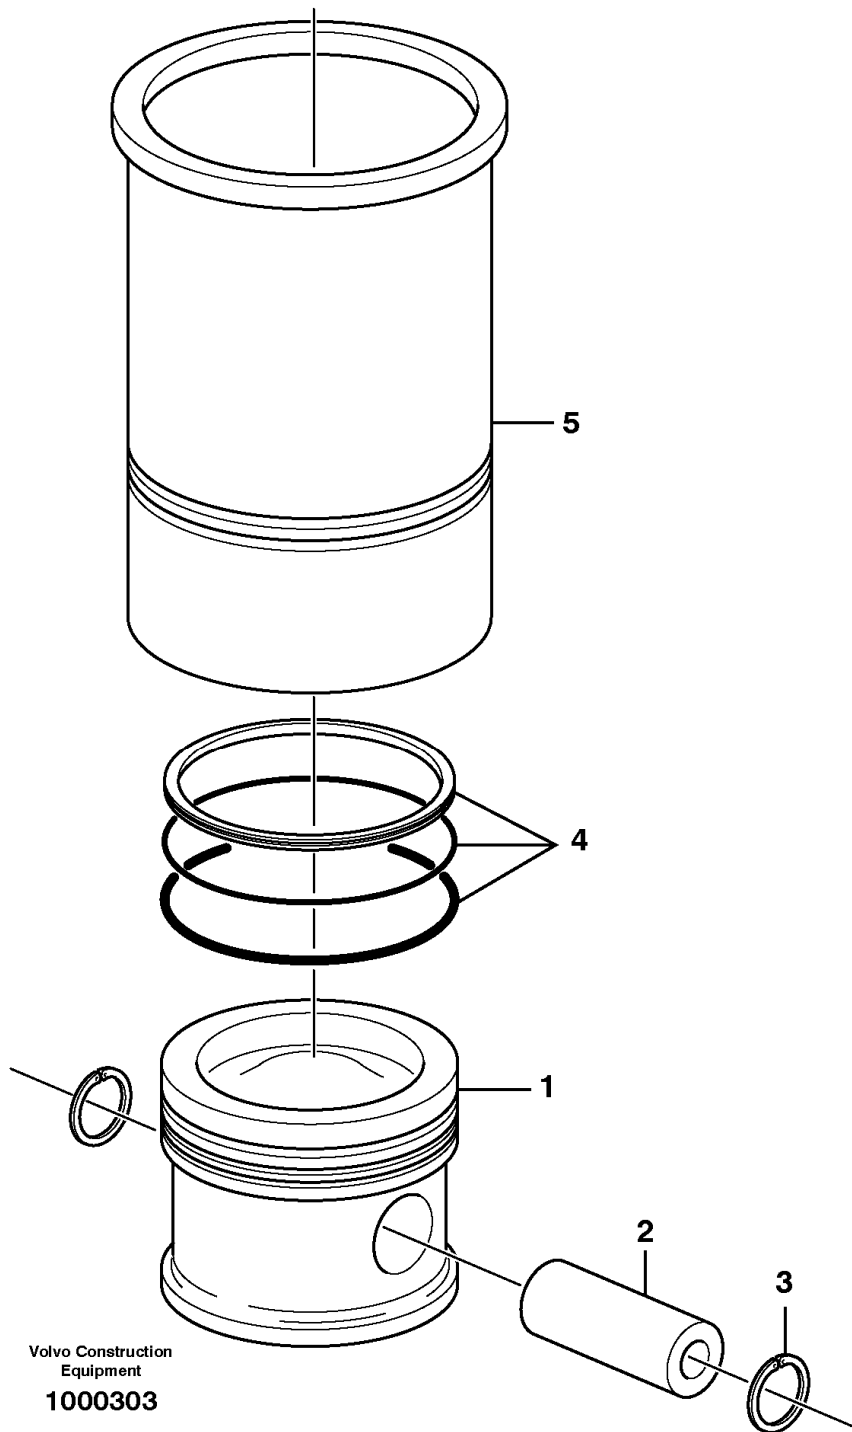

Date: 2014/2/27	Image id: 1000303	Catalogue: 97835	Model: L120E
Brand: Volvo	Serial: 16001-19668, 64001-66000, 70701-71400	Group/Section: 213/100	Title: Cylinder liner and piston

Section option	Kit	Option description