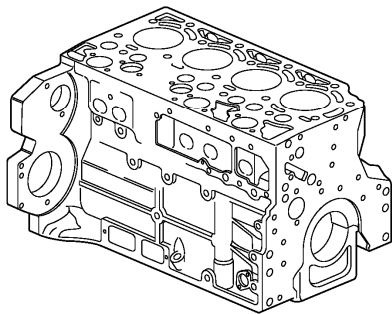

Date: 2014/2/27	Image id: 1005226	Catalogue: 97835	Model: L120E
Brand: Volvo	Serial: 16001-19668, 64001-66000, 70701-71400	Group/Section: 233/100	Title: Fuel pump

Volvo Construction
Equipment
1005226

Section option	Kit	Option description
VOE11172407		Engine VOLVO D7D LAE2
VOE33356		Volvo Wheel Loader L120E

Pos	Part	Q1	Q2	Q3	Q4	Q5	PS	Kit	Description	Option(s)	Remark
1	VOE20497044	1							Fuel pump		
2	VOE20405708	1							Bracket		
3	VOE20498538	2							Screw		(VOE11700474)
4	VOE20450913	2							Washer		(VOE20450865)
5	VOE20441860	2							Screw		
6	VOE20405734	1							Washer		
	VOE13947622	1							Plane gasket		ID = 16 MM
7	VOE978722	1							V-belt		L = 1125 MM
8		1							Oil cooler		See ref 223/150
9	VOE11708555	1							Fuel filter