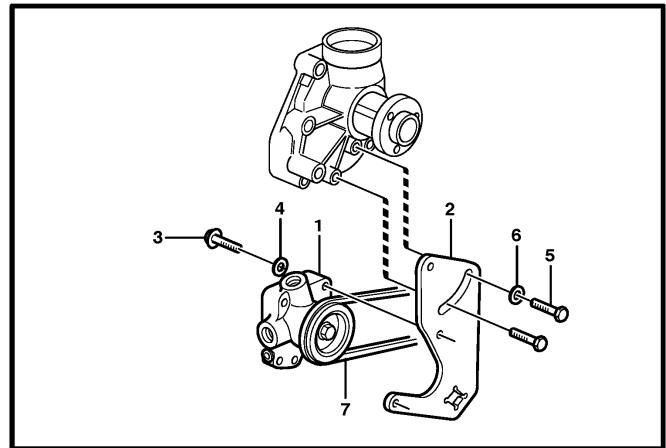

Date: 2014/2/27	Image id: 1005226	Catalogue: 97835	Model: L120E
Brand: Volvo	Serial: 16001-19668, 64001-66000, 70701-71400	Group/Section: 233/100	Title: Fuel pump

Volvo Construction
Equipment
1005226

Section option	Kit	Option description
VOE11172407		Engine VOLVO D7D LAE2
VOE33356		Volvo Wheel Loader L120E

Pos	Part	Q1	Q2	Q3	Q4	Q5	PS	Kit	Description	Option(s)	Remark
1	VOE20497044	1							Fuel pump		
2	VOE20405708	1							Bracket		
3	VOE20498538	2							Screw		(VOE11700474)
4	VOE20450913	2							Washer		(VOE20450865)
5	VOE20441860	2							Screw		
6	VOE20405734	1							Washer		
	VOE13947622	1							Plane gasket		ID = 16 MM
7	VOE978722	1							V-belt		L = 1125 MM
8		1							Oil cooler		See ref 223/150
9	VOE11708555	1							Fuel filter