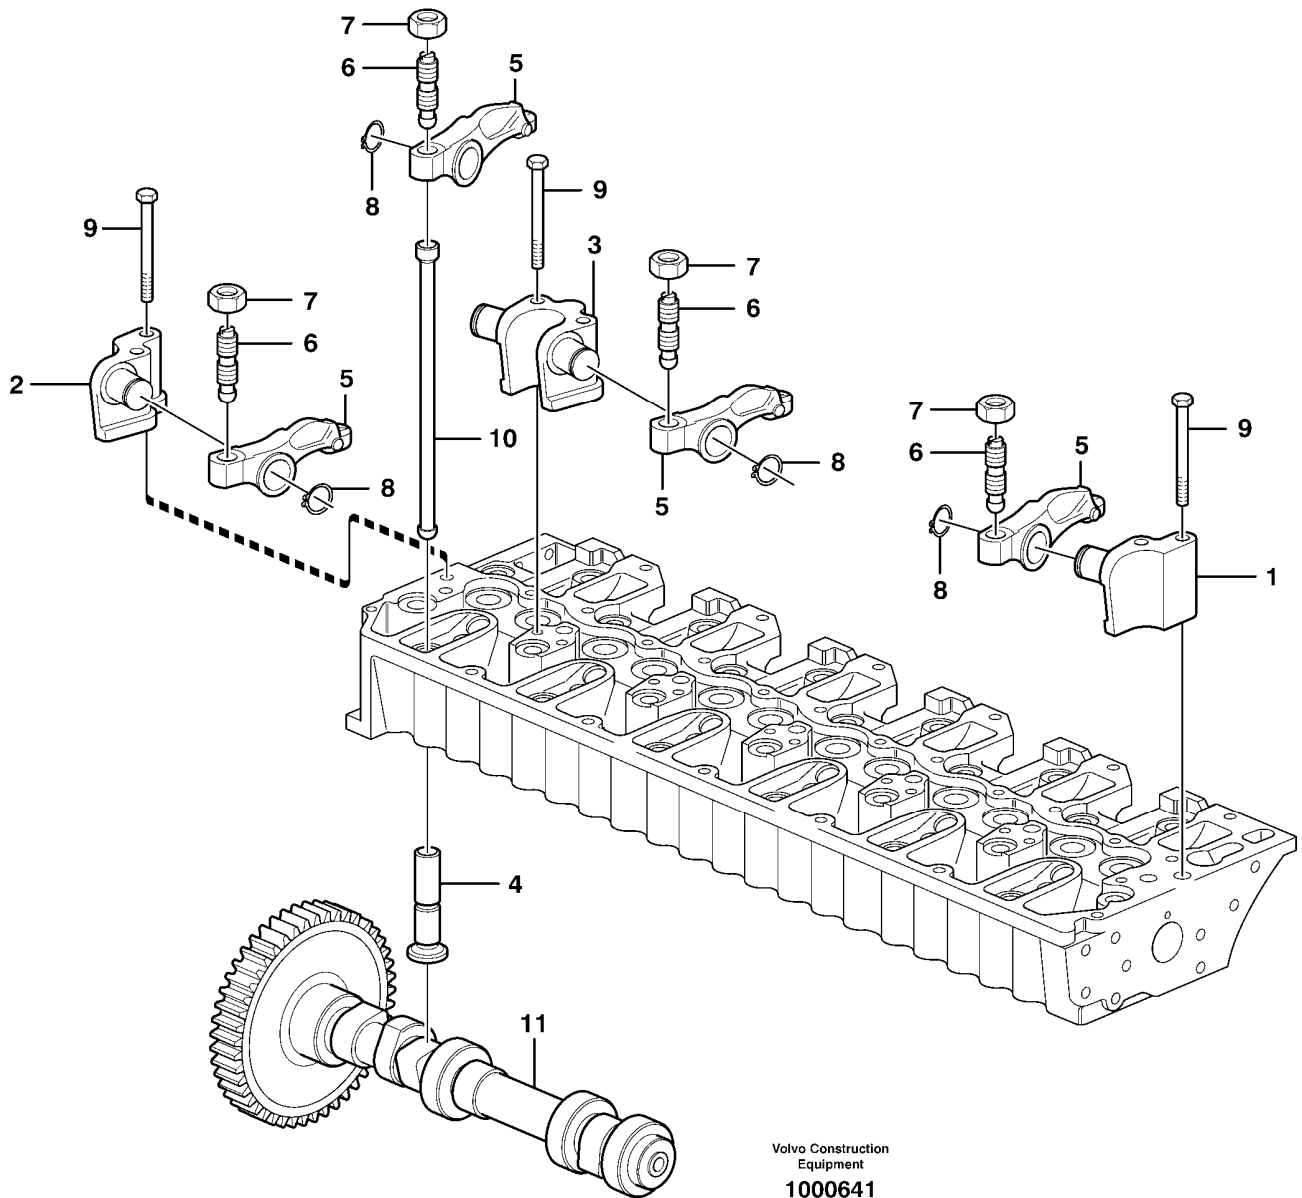

Date: 2014/2/27	Image id: 1000641	Catalogue: 97835	Model: L120E
Brand: Volvo	Serial: 16001-19668, 64001-66000, 70701-71400	Group/Section: 214/100	Title: Valve mechanism

Volvo Construction
Equipment
1000641

Section option	Kit	Option description
VOE11172407		Engine VOLVO D7D LAE2

Pos	Part	Q1	Q2	Q3	Q4	Q5	PS	Kit	Description	Option(s)	Remark
1	VOE11700367	1							Bearing bracket		
2	VOE11700369	1							Bearing bracket		
3	VOE11700368	5							Bearing bracket