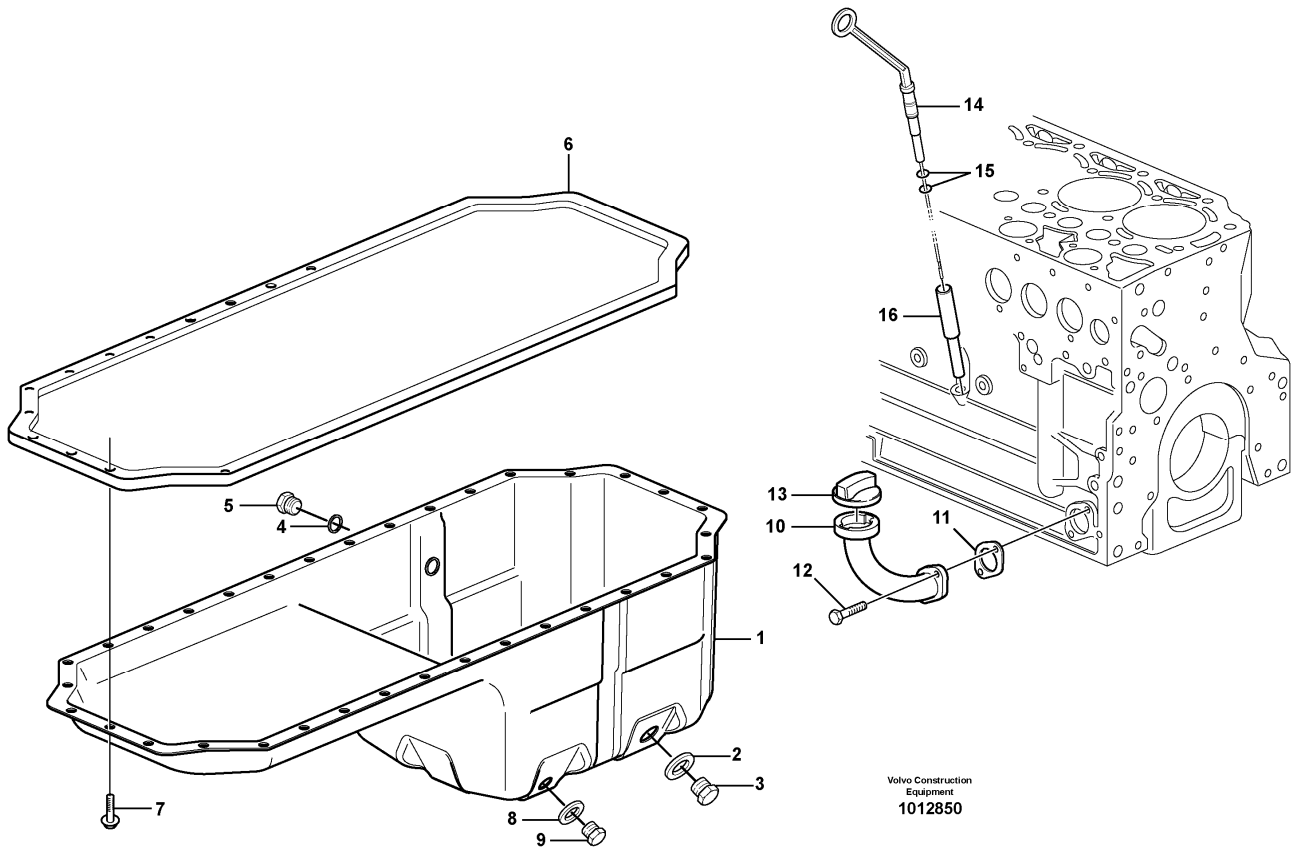

Date: 2014/2/27	Image id: 1012850	Catalogue: 97835	Model: L120E
Brand: Volvo	Serial: 16001-19668, 64001-66000, 70701-71400	Group/Section: 217/100	Title: Oil sump

Section option	Kit	Option description
VOE11172407		Engine VOLVO D7D LAE2

Pos	Part	Q1	Q2	Q3	Q4	Q5	PS	Kit	Description	Option(s)	Remark
1	VOE20495330	1							Oil pan		ENG - 01099411
1	VOE20814391	1							Oil Pan		ENG 01099412 -
2	VOE20496256	1							Gasket		
3	VOE20496257	1							Plug		
4	VOE20460026	1							Sealing ring		
5	VOE20460024	1							Plug		
6	VOE20405915	1							Gasket		
7	VOE20405792	34							Screw		
8	VOE13947624	1							Plane gasket		
9	VOE20405506	1							Plug