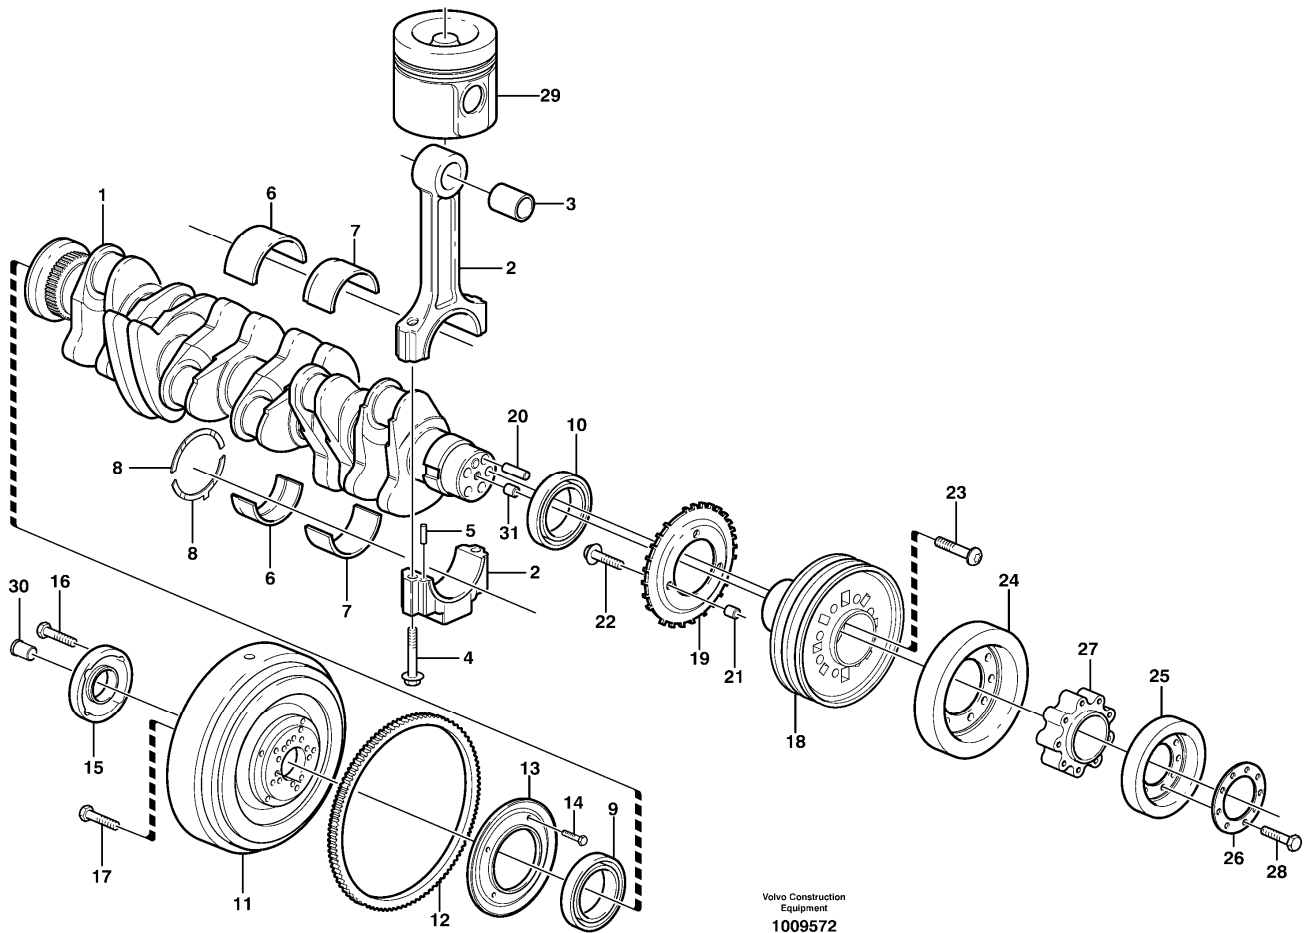

Date: 2014/2/27	Image id: 1009572	Catalogue: 97835	Model: L120E
Brand: Volvo	Serial: 16001-19668, 64001-66000, 70701-71400	Group/Section: 216/100	Title: Crankshaft and related parts

Section option	Kit	Option description
VOE11172407		Engine VOLVO D7D LAE2

Pos	Part	Q1	Q2	Q3	Q4	Q5	PS	Kit	Description	Option(s)	Remark
1	VOE20724015	1					SS		Crankshaft		ENG - 1001258
2	VOE11700324	6					SS		Connecting rod		ENG - 09/2004
2	VOE20585982	6							Connecting Rod		(VOE11700324)ENG 10/2004 -
3	VOE11700325	6							•Bushing		
4	VOE11700326	12							•Bolt		
5	VOE20459134	12							•Pin		(VOE20450823)
6	VOE21141948	7							Main bearing		(VOE11700311)
6	VOE21234191	REQ							Main bearing		U SZ = 84,75 MM
6	VOE20405541	REQ							Main bearing		U SZ = 84,50 MM