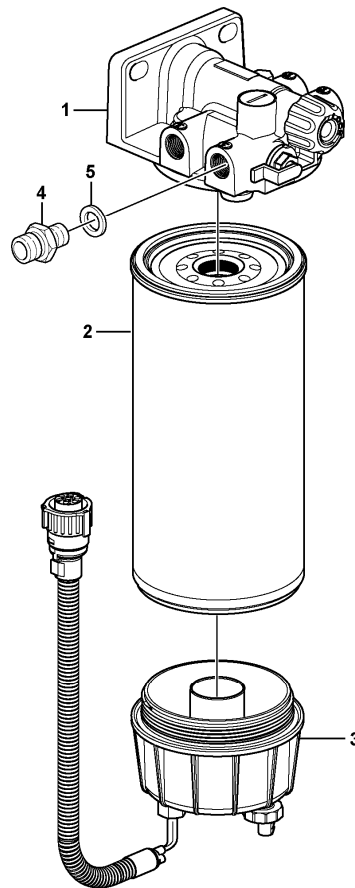

Date: 2014/2/28	Image id: 1053002	Catalogue: 20107	Model: L120F
Brand: Volvo	Serial: 23004-, 66401-, 71701-	Group/Section: 233/200	Title: Water separator

Volvo Construction
Equipment
1053002

Section option	Kit	Option description
VOE33382		Wheel Loader L120F
VOE33433		Wheel Loader L120F IRN
VOE83213		Water separator with heater
VOE84867	VOE15145248	Fuel filter

Q1-Q5	Option	Option description	
Q1 33382	VOE33382	Wheel Loader L120F	
Q2 83213 33433	VOE83213	Water separator with heater	
Q3 84867	VOE84867	Fuel filter	

Pos	Part	Q1	Q2	Q3	Q4	Q5	PS	Kit	Description	Option(s)	Remark
	VOE11110709	1							Water separator		
	VOE11110791		1						Water separator		
1	VOE11110708	1					NS		•Filter Housing