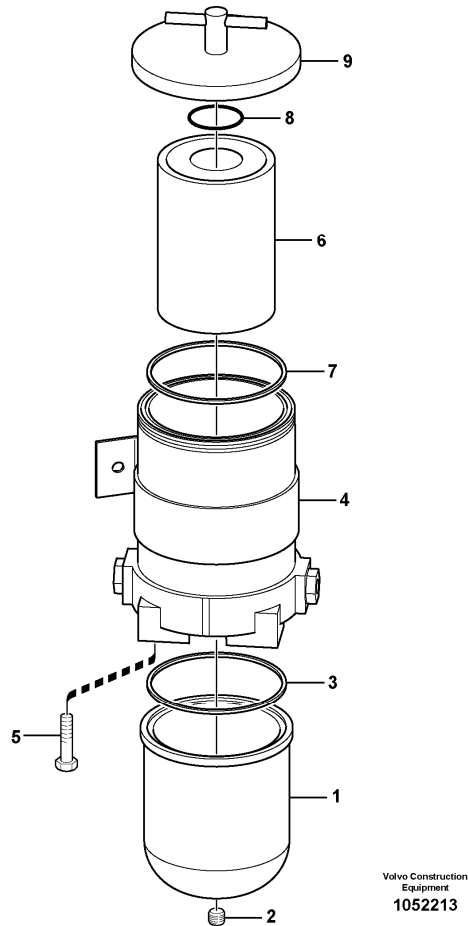

Date: 2014/2/28	Image id: 1052213	Catalogue: 20107	Model: L120F
Brand: Volvo	Serial: 23004-, 66401-, 71701-	Group/Section: 233/350	Title: Filter 84867

Section option	Kit	Option description
VOE84867	VOE15145248	Fuel filter

Pos	Part	Q1	Q2	Q3	Q4	Q5	PS	Kit	Description	Option(s)	Remark
	VOE877768	1							Water separator		
1	VOE3838851	1					NS		•Bowl		
2	VOE952075	1							•Plug		
3	VOE846719	1							•Gasket		
4		1					NS		•Housing		
5	VOE940094	4							•Hexagon screw		
6	VOE3838852	1							•Fuel filter insert		
7	VOE846719	1							•Gasket		
8	VOE838506	1							•O-ring		
9		1					NS		•Cap