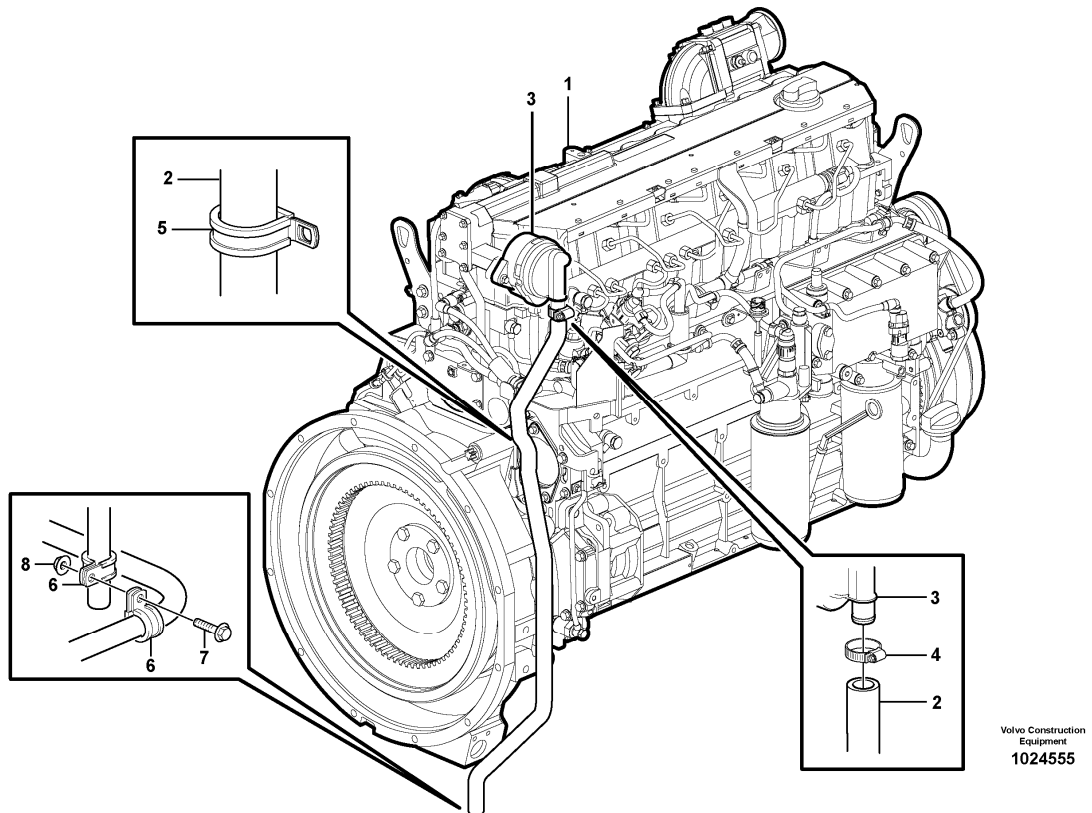

Date: 2014/2/28	Image id: 1024555	Catalogue: 20107	Model: L120F
Brand: Volvo	Serial: 23004-, 66401-, 71701-	Group/Section: 212/200	Title: Crankcase ventilation

Section option	Kit	Option description
VOE33382		Wheel Loader L120F

Pos	Part	Q1	Q2	Q3	Q4	Q5	PS	Kit	Description	Option(s)	Remark
1		1							Motor		See ref 210/100
2	VOE11445236	1							Hose		
3		1							Pressure Regulator		See ref 212/150
4	VOE13943474	1							Hose clamp		
5	VOE13949997	1							Clamp		
6	VOE13949997	2							Clamp		
7	VOE13946173	1							Screw		
8	VOE13945408	1							Nut