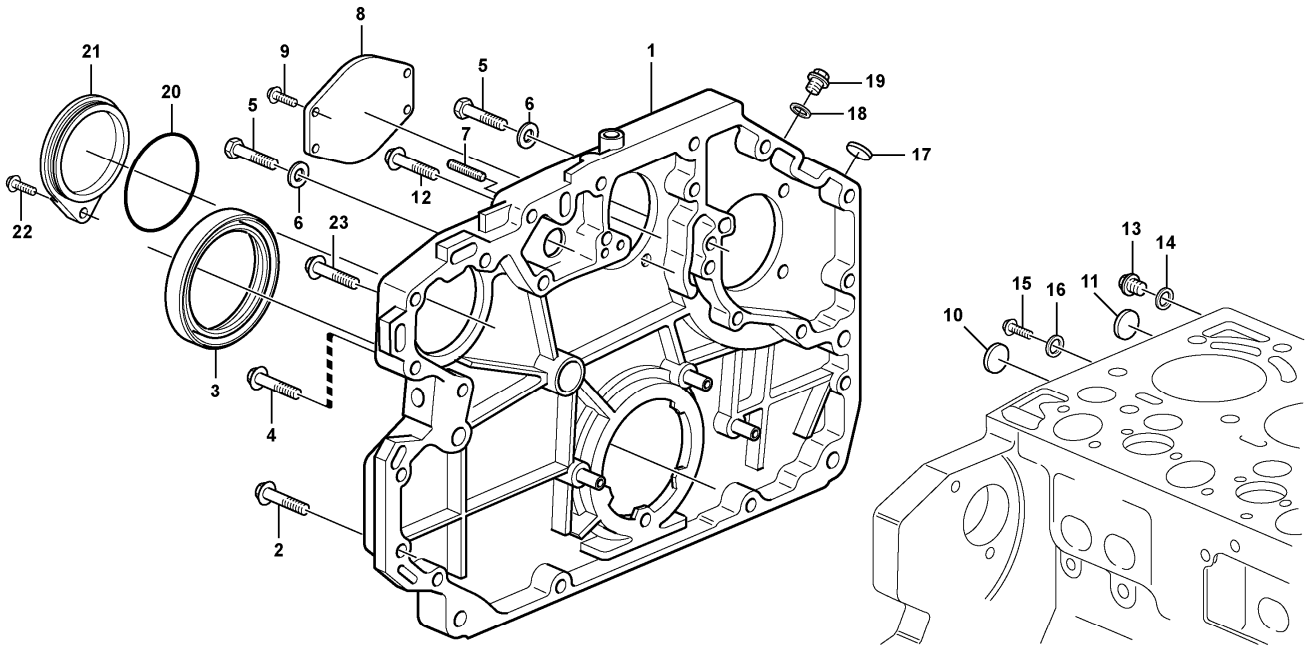

Date: 2014/2/28	Image id: 1019841	Catalogue: 20107	Model: L120F
Brand: Volvo	Serial: 23004-, 66401-, 71701-	Group/Section: 215/100	Title: Timing gear casing

Volvo Construction
Equipment
1019841

Section option	Kit	Option description
VOE11410957		Engine VOLVO D7ELAE3

Pos	Part	Q1	Q2	Q3	Q4	Q5	PS	Kit	Description	Option(s)	Remark
1	VOE20972356	1							Timing gear casing		
2	VOE20412324	12							Screw		
3	VOE20412286	1							Sealing ring		
4	VOE20405709	4							Screw		
5	VOE20534597	2							Screw		
6	VOE13955900	2							Washer		
7	VOE20450795	1							Set screw		
8	VOE20450799	1							Cover		
9	VOE20405709	4							Screw		
10	VOE20412745	1							Core plug		
11	VOE20490808	1							Cover