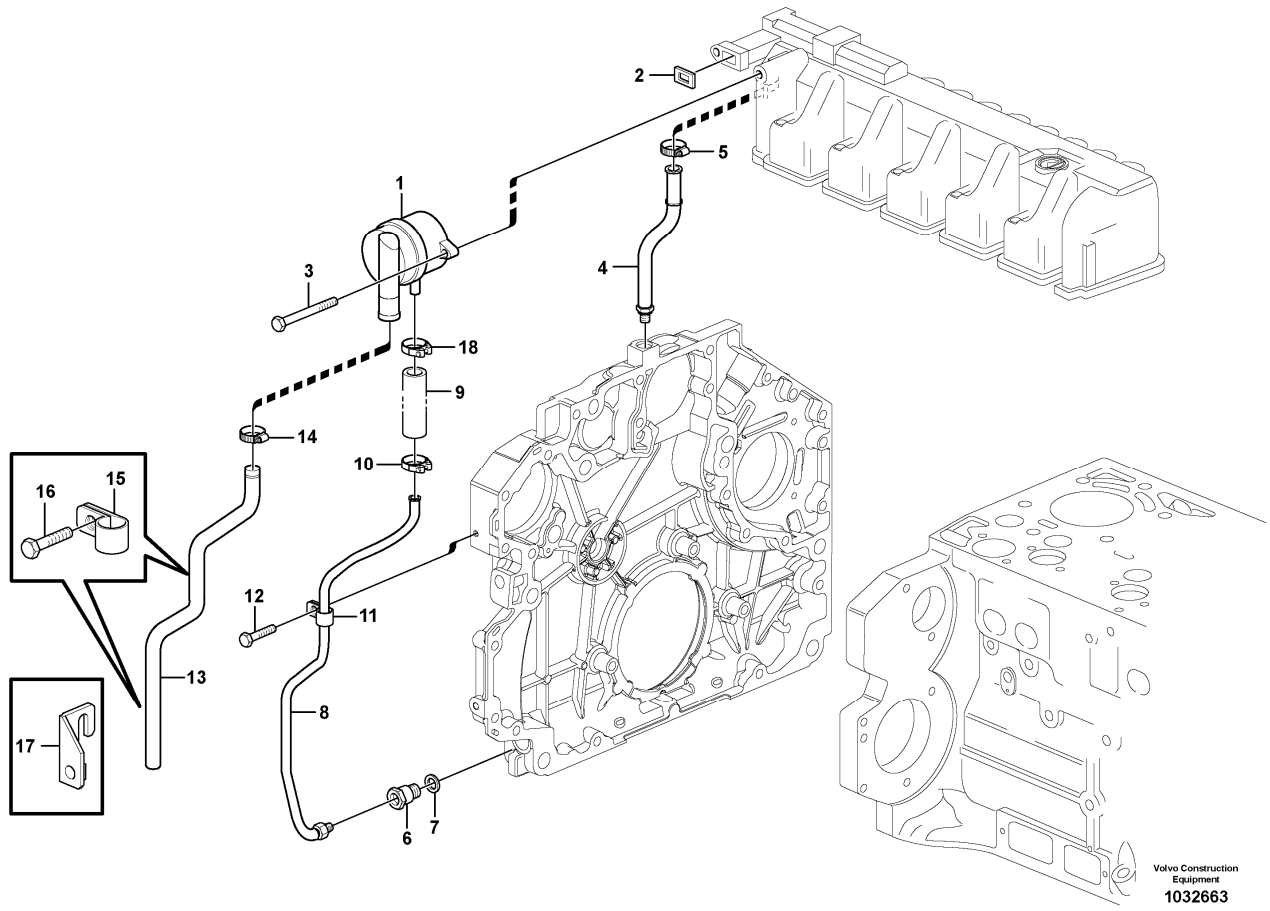

Date: 2014/2/28	Image id: 1032663	Catalogue: 20107	Model: L120F
Brand: Volvo	Serial: 23004-, 66401-, 71701-	Group/Section: 212/150	Title: Crankcase ventilation

Volvo Construction
Equipment
1032663

Section option	Kit	Option description
VOE11410957		Engine VOLVO D7ELAE3

Pos	Part	Q1	Q2	Q3	Q4	Q5	PS	Kit	Description	Option(s)	Remark
1	VOE20930510	1							Pressure regulator		
2	VOE21038626	1							•Gasket		
3	VOE20405504	2							Screw		
4	VOE20820967	1							Oil Line		
5	VOE20799673	1							Hose Clamp		
6	VOE20841133	1							Dtt Regulator		
7	VOE20460026	1							Sealing ring		
8	VOE20904725	1							Oil Line		
9	VOE20821091	1					NS		•Rubber hose		
10	VOE20405568	1							•Clip		
11	VOE20798831	1							•Clamp