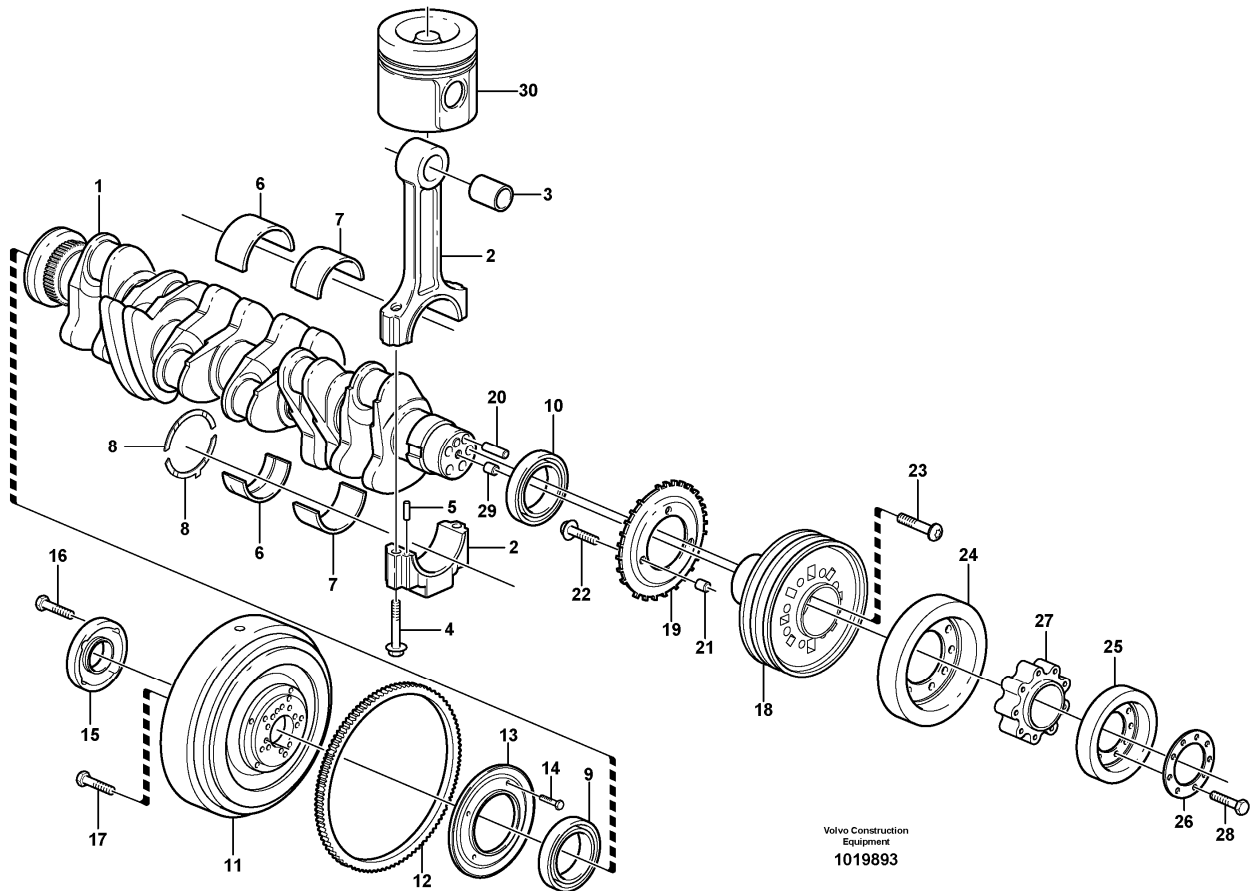

Date: 2014/2/28	Image id: 1019893	Catalogue: 20107	Model: L120F
Brand: Volvo	Serial: 23004-, 66401-, 71701-	Group/Section: 216/100	Title: Crankshaft and related parts

Section option	Kit	Option description
VOE11410957		Engine VOLVO D7ELAE3

Pos	Part	Q1	Q2	Q3	Q4	Q5	PS	Kit	Description	Option(s)	Remark
1	VOE21245957	1							Crankshaft		(VOE20875042)
2	VOE20585982	6							Connecting Rod		
3	VOE11700325	6							•Bushing		
4	VOE11700326	12							•Bolt		
5	VOE20459134	12							•Pin		
6	VOE21141948	7							Main bearing		(VOE20405516)STD = 85,00 MM
	VOE21234191	REQ							Main bearing		(VOE20405529)U SZ = 84,75 MM
	VOE20405541	REQ							Main bearing		U SZ = 84,50 MM
7	VOE20766790	6							Big-end Bearing		STD = 68,00 MM
	VOE20790423	REQ							Big-end Bearing		U SZ = 67,75 MM