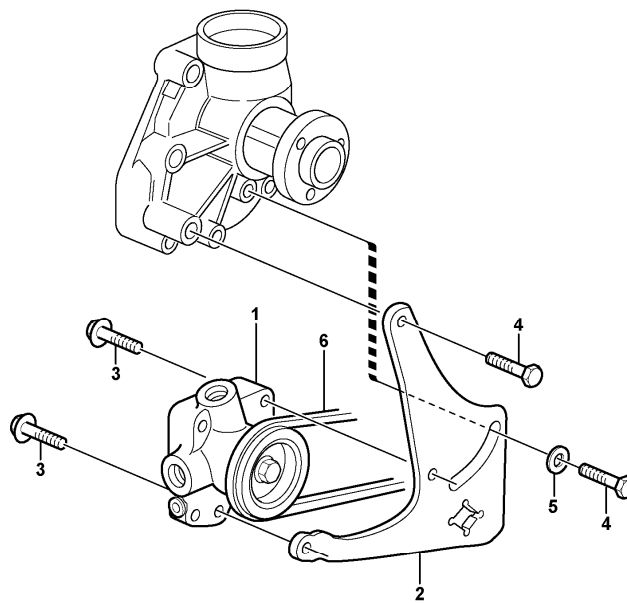

Date: 2014/2/28	Image id: 1019562	Catalogue: 20107	Model: L120F
Brand: Volvo	Serial: 23004-, 66401-, 71701-	Group/Section: 233/100	Title: Fuel pump

Volvo Construction
Equipment
1019562

Section option	Kit	Option description
VOE11410957		Engine VOLVO D7ELAE3

Pos	Part	Q1	Q2	Q3	Q4	Q5	PS	Kit	Description	Option(s)	Remark
1	VOE21021484	1							Fuel pump		ENG - 10438708
1	VOE20980697	1							Fuel pump		ENG 10438709 -
2	VOE20405708	1							Bracket		
3	VOE13949578	2							Screw		
4	VOE20441860	2							Screw		
5	VOE20405734	1							Washer		
6		1							V-belt		See ref 263/400