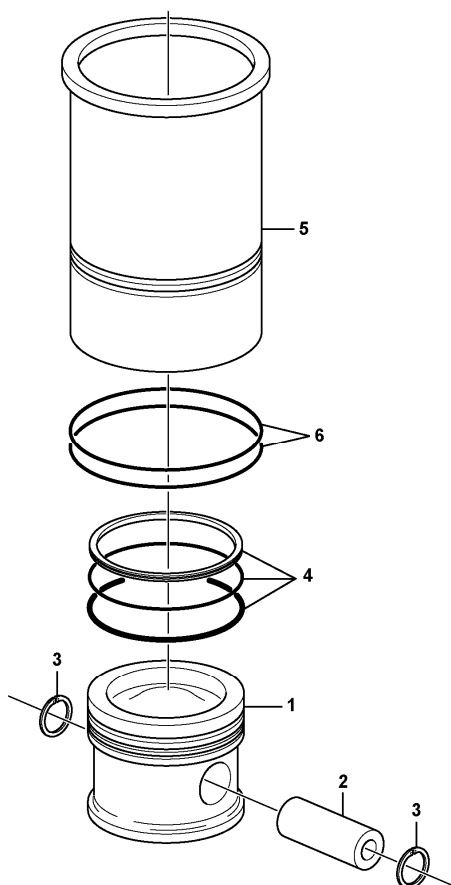

Date: 2014/2/28	Image id: 1019005	Catalogue: 20107	Model: L120F
Brand: Volvo	Serial: 23004-, 66401-, 71701-	Group/Section: 213/100	Title: Cylinder liner and piston

Volvo Construction
Equipment
1019005

Section option	Kit	Option description
VOE11410957		Engine VOLVO D7ELAE3

Pos	Part	Q1	Q2	Q3	Q4	Q5	PS	Kit	Description	Option(s)	Remark
	VOE20865990	6							Cyl Liner Kit		
1		6					NS		•Piston		
2	VOE20405577	6							••Gudgeon pin		
3	VOE20405576	12							••Retaining ring		
4	VOE21299547	6							••Piston ring kit		(VOE20450775)
5		6					NS		•Cylinder Liner		
6	VOE20412762	12							••O-ring