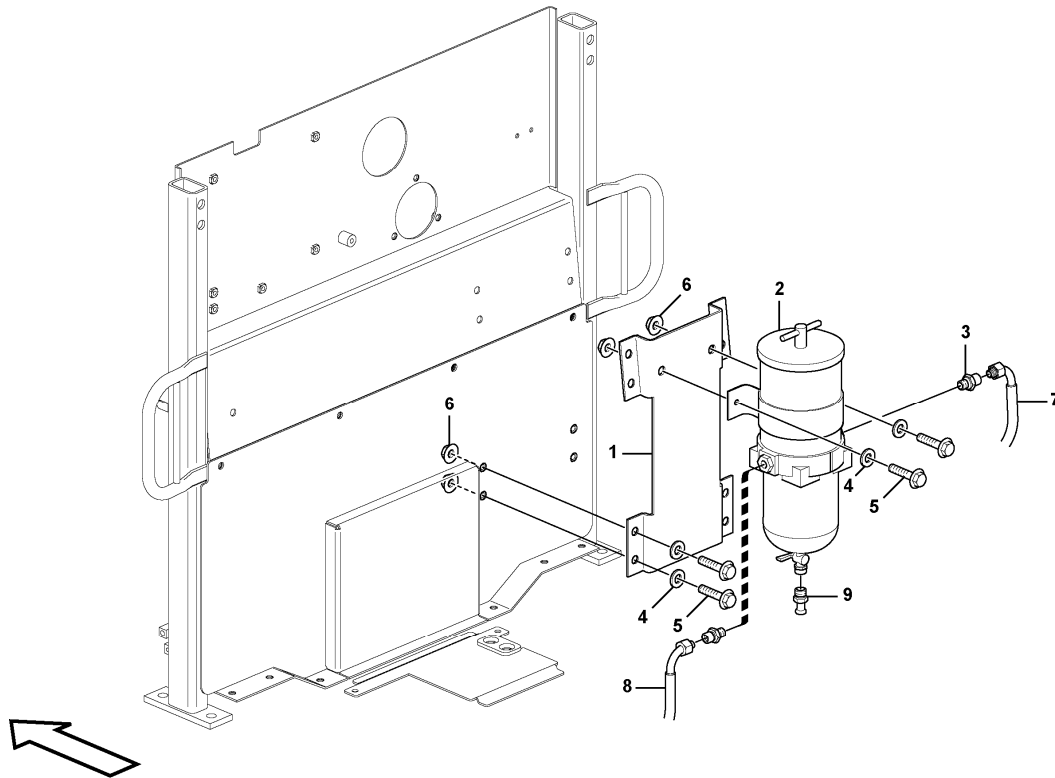

Date: 2014/2/28	Image id: 1052569	Catalogue: 20107	Model: L120F
Brand: Volvo	Serial: 23004-, 66401-, 71701-	Group/Section: 233/300	Title: Filter with fitting parts 84867

Volvo Construction
Equipment
1052569

Section option	Kit	Option description
VOE84867	VOE15145248	Fuel filter

Pos	Part	Q1	Q2	Q3	Q4	Q5	PS	Kit	Description	Option(s)	Remark
1	VOE15100749	1							Bracket		
2		1							Fuel Filter		See ref 233/350
3	VOE943299	2							Nipple		
4	VOE976945	10							Washer		
5	VOE946441	10							Flange screw		
6	VOE13971098	6							Flange nut		
7	VOE11410365	1							Fuel pipe		
8	VOE11410636	1							Fuel pipe		
9	VOE947043	1							Nipple