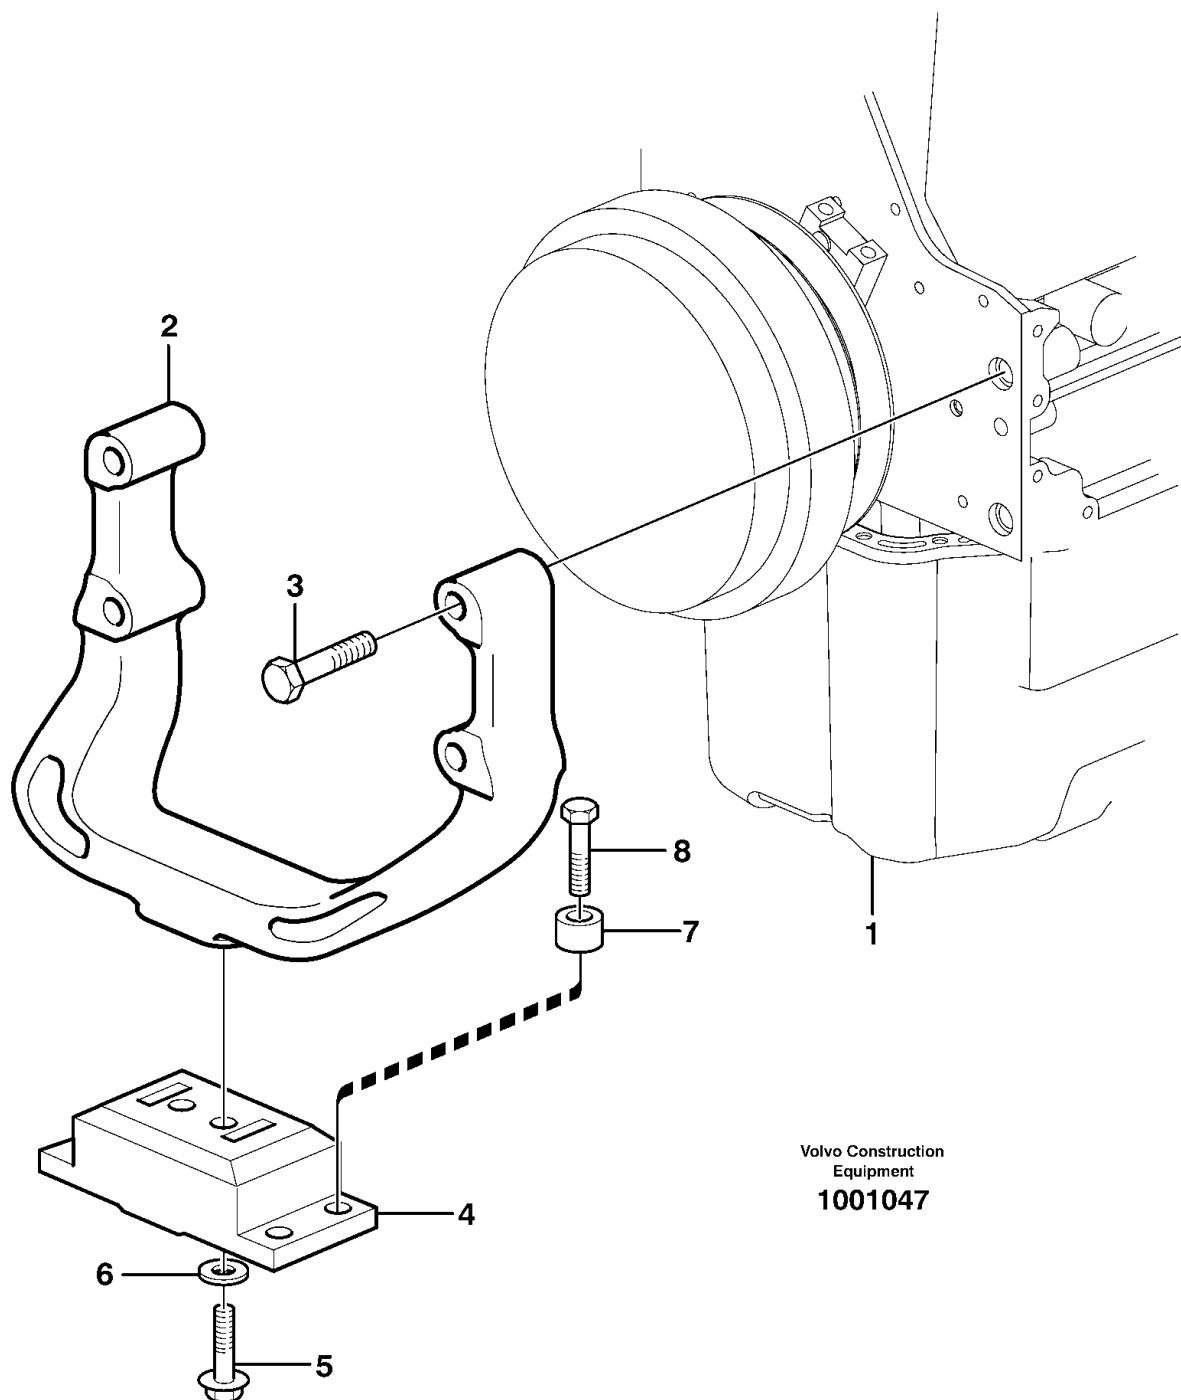

Date: 2014/2/28	Image id: 1001047	Catalogue: 20107	Model: L120F
Brand: Volvo	Serial: 23004-, 66401-, 71701-	Group/Section: 218/150	Title: Engine mounting

Volvo Construction
Equipment
1001047

Section option	Kit	Option description
VOE33382		Wheel Loader L120F