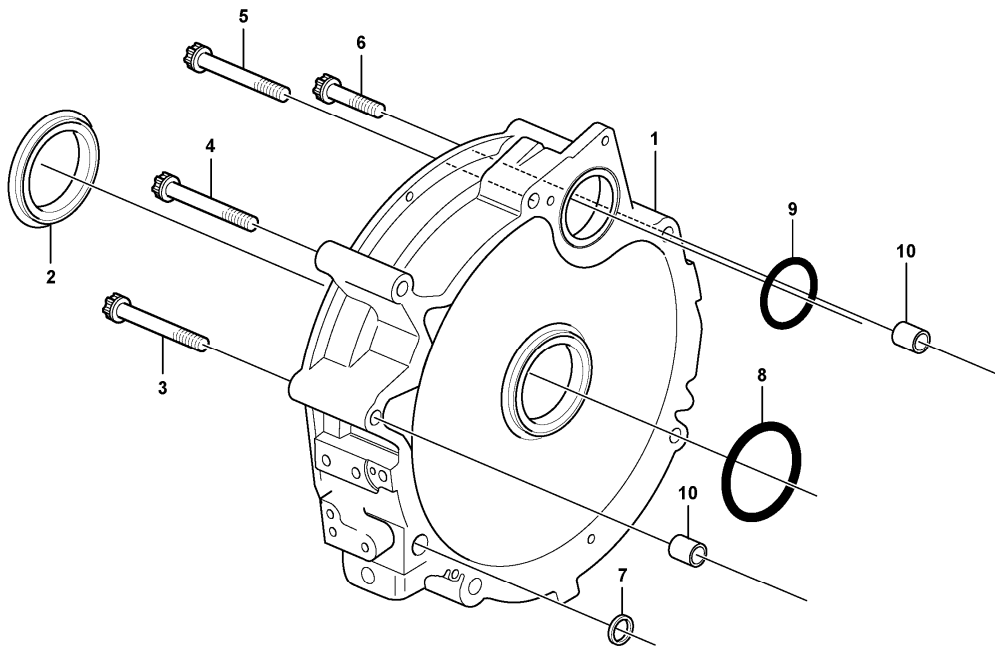

Date: 2014/2/28	Image id: 1033647	Catalogue: 20107	Model: L120F
Brand: Volvo	Serial: 23004-, 66401-, 71701-	Group/Section: 216/150	Title: Flywheel housing

Volvo Construction
Equipment
1033647

Section option	Kit	Option description
VOE11410957		Engine VOLVO D7ELAE3

Pos	Part	Q1	Q2	Q3	Q4	Q5	PS	Kit	Description	Option(s)	Remark
1	VOE20459988	1							Flywheel housing		
2	VOE20450784	1							•Labyrinth ring		
3	VOE20460792	1							Screw		
4	VOE20405715	1							Screw		
5	VOE20405710	3							Screw		
6	VOE20460792	1							Screw		
7	VOE20459993	4							O-ring		
8	VOE20450786	1							Sealing ring		
9	VOE20459994	1							Sealing ring		
10	VOE20585971	2							Bushing