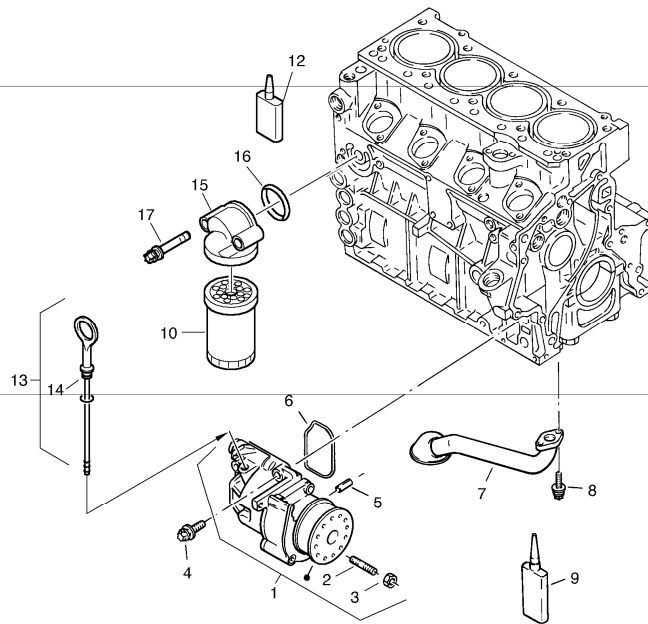

Date: 2013/11/16	Image id: 00051501	Catalogue: 20003	Model: L30B
Brand: Volvo	Serial: 1832201-1832999, 1852201-1852999	Group/Section: 220/100	Title: Oil pump, oil filter

00051501

Q1-Q5	Option	Option description	
Q1 1832201-			
Q2 1852201-			

Pos	Part	Q1	Q2	Q3	Q4	Q5	PS	Kit	Description	Option(s)	Remark
1	VOE11715526	1	1						Oil pump		(ZM2904116)
2	ZM2290460	1	1				SS		••Bearing spindle		M6x40
3	ZM7098000	1	1						••Nut		M6
4	ZM2904117	4	4						Screw		
5	ZM2904118	2	2						Clamping pin		
6	ZM2904119	1	1						Gasket		
7	VOE11715751	1	1						Oil pipe		(ZM2904124)
8	ZM2904040	2	2				SS		Screw		
9	ZM2903828	REQ	REQ				OP		Locking agent		
10	ZM2904941	1	1						Oil filter		
12	VOE20464471	REQ	REQ						Locking fluid		
13	ZM2905170	1	1						Oil dipstick		
14	ZM2905171	1	1						••O-ring		
15	ZM2907622	1	1						Bracket		
16	ZM2907372	1	1						O-ring