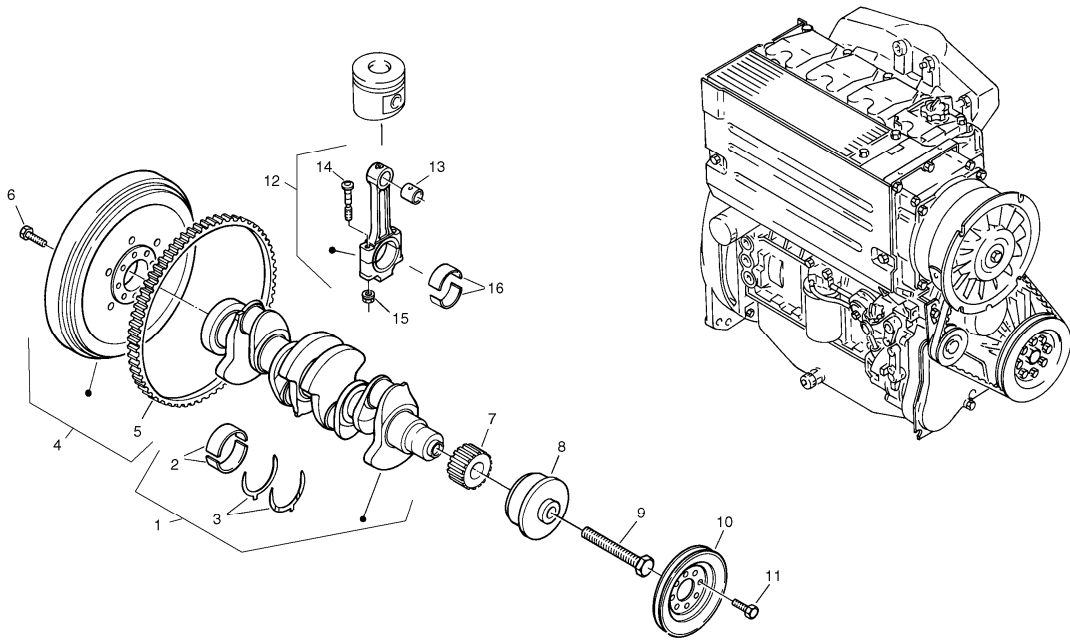

Date: 2013/11/16	Image id: 00000100	Catalogue: 20003	Model: L30B
Brand: Volvo	Serial: 1832201-1832999, 1852201-1852999	Group/Section: 216/100	Title: Crankshaft

00000100

Q1-Q5	Option	Option description	
Q1 1832201-			
Q2 1852201-			

Pos	Part	Q1	Q2	Q3	Q4	Q5	PS	Kit	Description	Option(s)	Remark
1	ZM2905351	1	1						Crankshaft		
2	ZM2290402	REQ	REQ						••Crankshaft bearing		69,50 mm
2	ZM2900539	REQ	REQ						••Crankshaft bearing		69,75 mm
2	ZM2290400	5	5						••Crankshaft bearing		70,00 mm
3	VOE20944762	1	1						••Thrust Washer		2,40 mm
3	VOE20944769	REQ	REQ						••Thrust Washer		2,60 mm
4	ZM2908532	1	1						Flywheel		
5	ZM2908533	1	1						••Gear ring		
6	ZM2290407	8	8						Screw		
7	ZM2290408	1	1						Toothed belt wheel		
8	ZM2904102	1	1						Flange		
9	ZM2290411	1	1						Screw		
10	ZM2905385	1	1						V-belt pulley