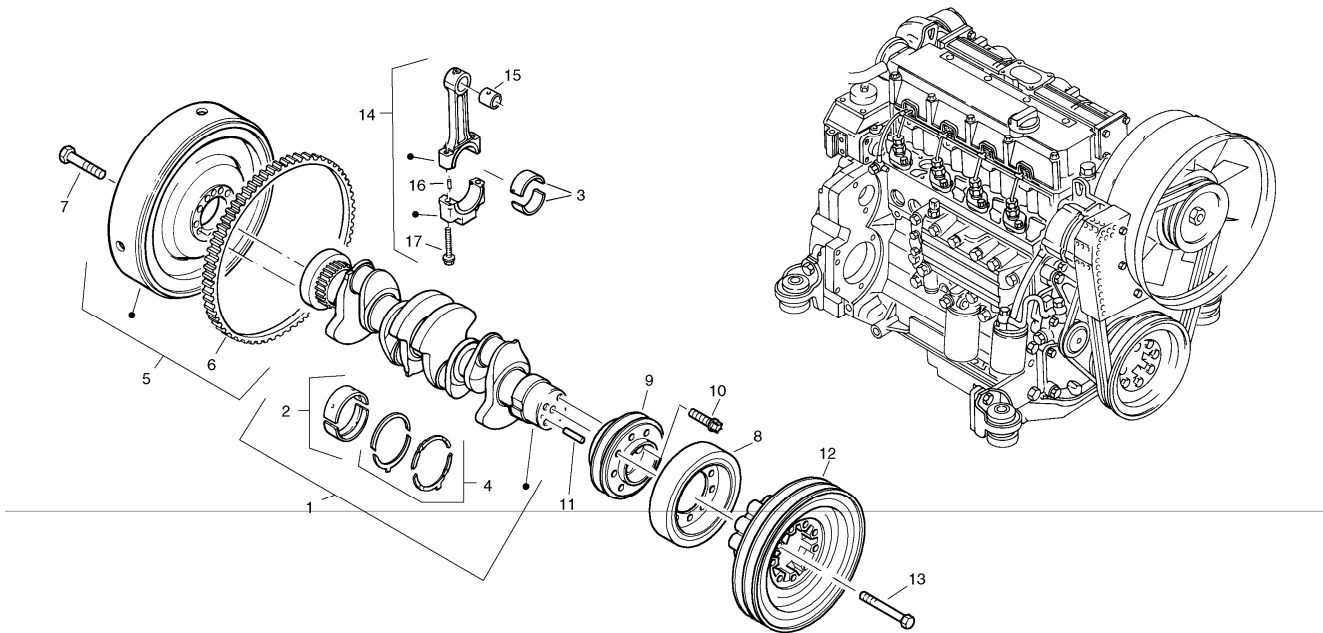

Date: 2013/11/11	Image id: 00016501	Catalogue: 07512	Model: L45
Brand: Volvo	Serial: 1940001-1949999, 1950001-1959999	Group/Section: 216/100	Title: Crankshaft

00016501

Q1-Q5	Option	Option description	
Q1 1940001			
Q2 1950001			

Pos	Part	Q1	Q2	Q3	Q4	Q5	PS	Kit	Description	Option(s)	Remark
1	ZM2906917	1	1						Crank mechanism		
1	VOE20900811	1	1						Crankshaft		(ZM2907369)
2	VOE20405541	REQ	REQ						••Main bearing		(ZM2903950)84,50 mm
2	VOE20405529	REQ	REQ						••Main bearing		(ZM2903949)84,75 mm
2	VOE21141948	5	5						••Main bearing		(VOE20405516)85,00 mm
3	VOE11700318	REQ	REQ						••Big end bearing		(ZM2903957)67,50 mm
3	VOE20717211	REQ	REQ						••Big-end Bearing		(ZM2903956)67,75 mm
3	ZM2903954	4	4						••Big end bearing		68,00 mm
4	ZM2903951	1	1				SS		••Washer		2,9 mm
4	VOE11700315	REQ	REQ						••Thrust washer kit		(ZM2903952)3,1 mm
5	VOE20459128	1	1						Flywheel		(ZM2901148)
6	ZM4050611	1	1						••Gear ring		
7	VOE20405654	10	10						Bolt		(ZM2904027)
8	VOE20459925	1	1						Vibration absorber		(ZM2903958)