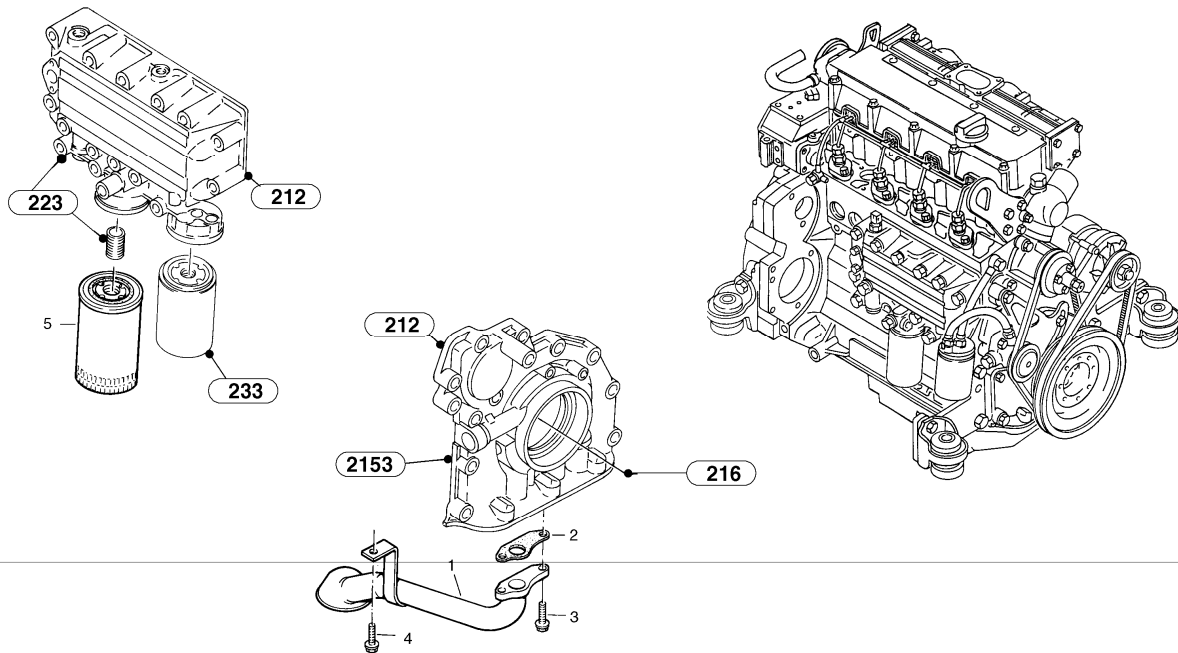

Date: 2013/11/10	Image id: 00017001	Catalogue: 07515	Model: L45B
Brand: Volvo	Serial: 1941001-1941499, 1951001-1951499	Group/Section: 220/100	Title: Oil pump, oil filter

00017001

Q1-Q5	Option	Option description	
Q1 1941001-			
Q2 1951001-			

Pos	Part	Q1	Q2	Q3	Q4	Q5	PS	Kit	Description	Option(s)	Remark
1	VOE20405635	1	1						Suction pipe		(ZM2903933)
2	VOE20405888	1	1						Gasket		(ZM2900387)
3	VOE20481759	2	2				SS		Screw		
4	VOE20405792	1	1						Screw		
5	VOE3831236	1	1						Oil filter