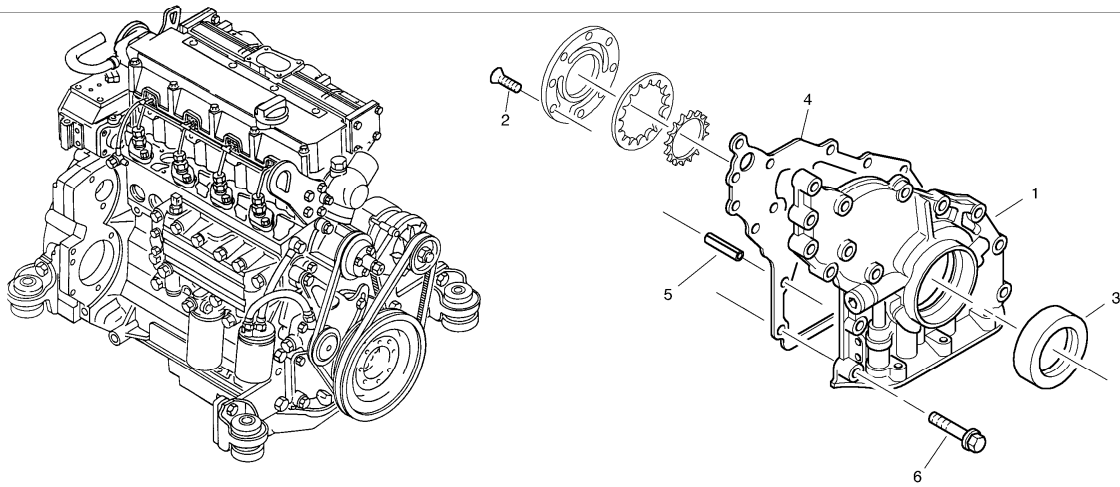

Pos	Part	Q1	Q2	Q3	Q4	Q5	PS	Kit	Description	Option(s)	Remark
1	VOE20412338	1	1						Camshaft		(ZM2906929)
2	VOE20405534	8	8						Push rod		
3	VOE11700366	8	8						Tappet		

Date: 2013/11/10	Image id: 00017201	Catalogue: 07515	Model: L45B
Brand: Volvo	Serial: 1941001-1941499, 1951001-1951499	Group/Section: 2153/100	Title: Timing gear housing (front cover with oil pump)