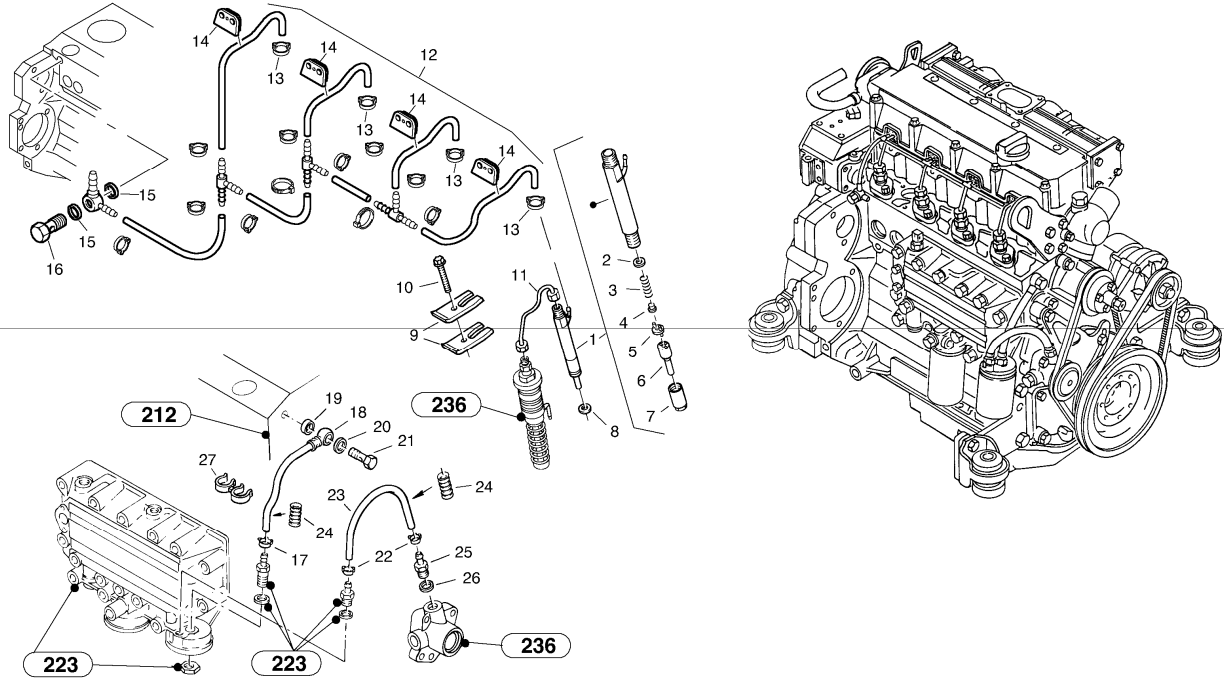

Date: 2013/11/10	Image id: 00039500	Catalogue: 07515	Model: L45B
Brand: Volvo	Serial: 1941001-1941499, 1951001-1951499	Group/Section: 237/100	Title: Injection pipes, Injection valve

00039500

Q1-Q5	Option	Option description	
Q1 1941001-			
Q2 1951001-			

Pos	Part	Q1	Q2	Q3	Q4	Q5	PS	Kit	Description	Option(s)	Remark
1	VOE20543483	4	4						Injector		(ZM2903973)E PROD
1	VOE20543483	4	4						Injector		L PROD
2	VOE11705716	1	1				OP		•Shim		1,00 mm E PROD
2	VOE11705717	REQ	REQ				OP		•Shim		1,04 mm E PROD
2	VOE11705718	REQ	REQ						•Shim		1,08 mm E PROD
2	VOE11705719	REQ	REQ						•Shim		1,10 mm E PROD
2	VOE11705720	REQ	REQ				OP		•Shim		1,14 mm E PROD
2	VOE11705721	REQ	REQ				OP		•Shim		1,18 mm E PROD
2	VOE11705722	REQ	REQ						•Shim		1,20 mm E PROD
2	VOE11705723	REQ	REQ				OP		•Shim		1,24 mm E PROD
2	VOE11705724	REQ	REQ						•Shim		1,28 mm E PROD
2	VOE11705725	REQ	REQ						•Shim		1,30 mm E PROD
2	VOE11705726	REQ	REQ				OP		•Shim		1,34 mm E PROD
2	VOE11705727	REQ	REQ				OP		•Shim		1,38 mm E PROD
2	VOE11705728	REQ	REQ				OP		•Shim		1,40 mm E PROD