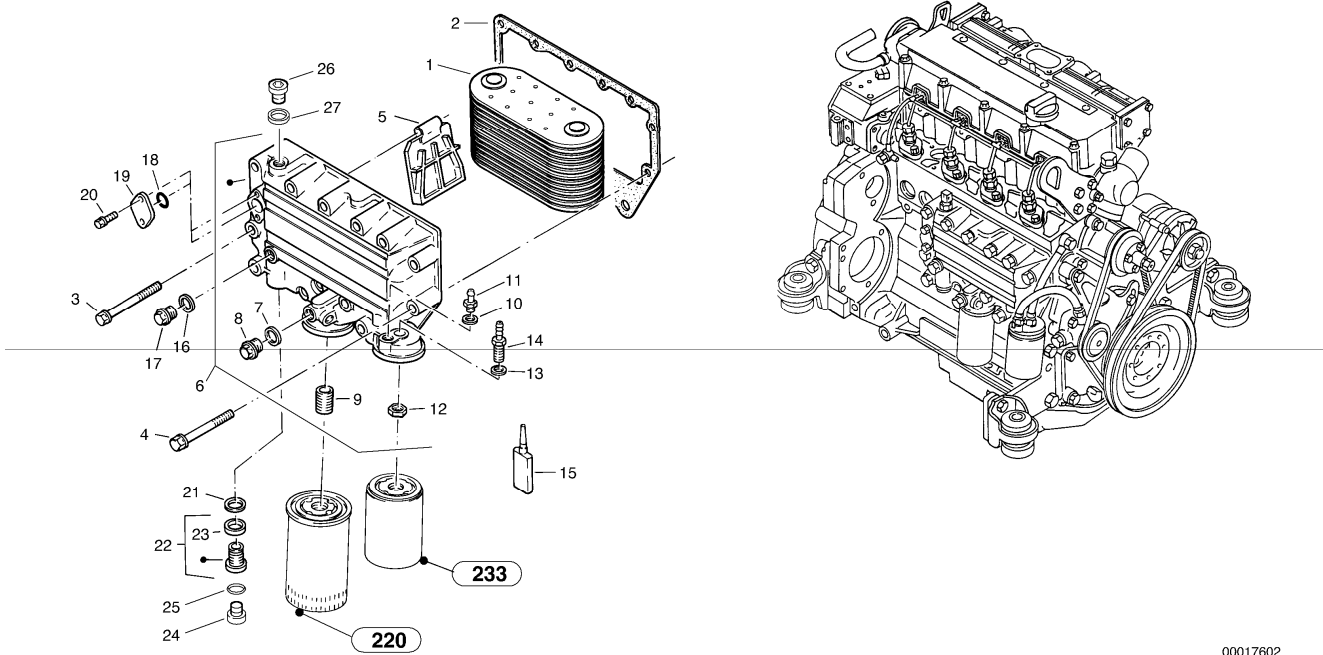

Date: 2013/11/10	Image id: 00017602	Catalogue: 07515	Model: L45B
Brand: Volvo	Serial: 1941001-1941499, 1951001-1951499	Group/Section: 223/100	Title: Engine - oil cooler

00017602

Q1-Q5	Option	Option description	
Q1 1941001-			
Q2 1951001-			

Pos	Part	Q1	Q2	Q3	Q4	Q5	PS	Kit	Description	Option(s)	Remark
1	VOE20715675	1	1						Oil Cooler		(ZM2906937)
2	VOE20405747	1	1						Gasket		(ZM2903937)
3	VOE20405917	10	10						Screw		(VOE20450892)
4	VOE20405672	3	3						Screw		(ZM2905895)
5	VOE20405744	1	1						Shut off flap		(ZM2903938)
6	VOE20485258	1	1				SS		Housing		(ZM2906936)
7	ZM7099577	1	1				SS		••Seal		A10x13,5
8	VOE20460239	1	1						••Plug		(ZM7099407)CM10x1
9	VOE20405758	1	1						••Bushing		(ZM2900388)
10	ZM7099503	1	1				SS		Seal		A14x18
11	ZM2903716	1	1						Hose nipple		
12	ZM7098041	1	1				OP		Nut		M16x1,5
13	VOE13947622	1	1						Plane gasket		(ZM7099500)A16x20
14	ZM2903717	1	1						Hose sleeve		
15	VOE20464471	REQ	REQ						Locking fluid