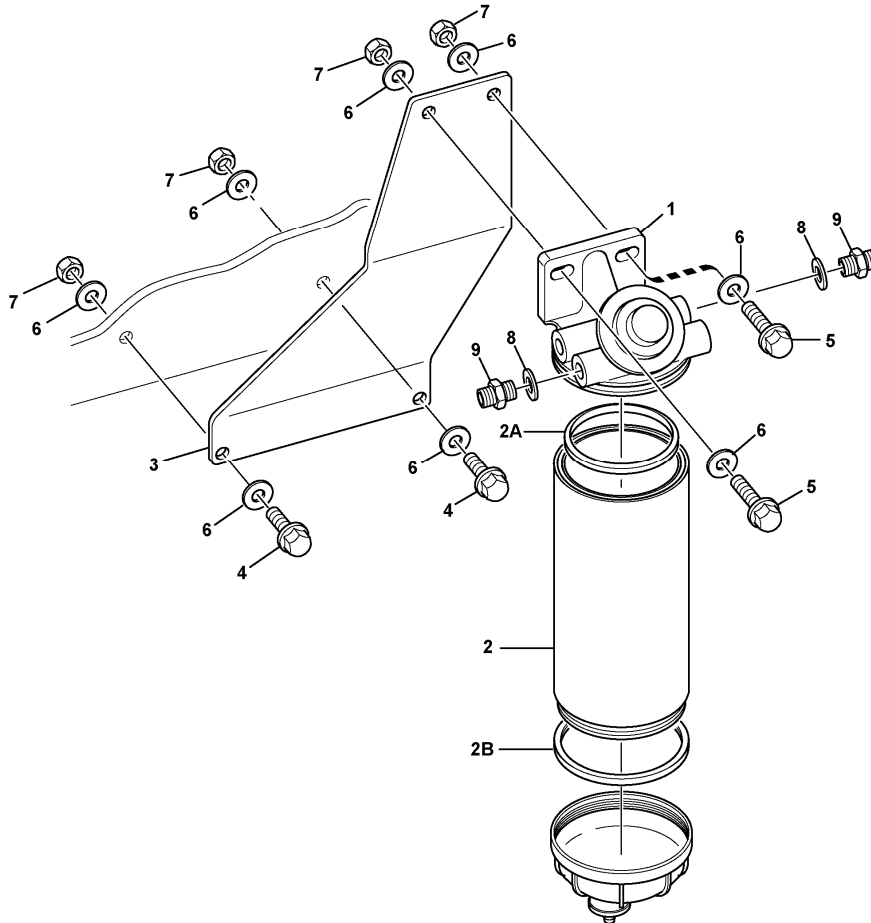

Date: 2013/11/10	Image id: 1021527	Catalogue: 07515	Model: L45B
Brand: Volvo	Serial: 1941001-1941499, 1951001-1951499	Group/Section: 23341/150	Title: Filter - Water separator

Volvo Construction
Equipment
1021527

Q1-Q5	Option	Option description	
Q1 1941226-			

Pos	Part	Q1	Q2	Q3	Q4	Q5	PS	Kit	Description	Option(s)	Remark
1	VOE11110670	1							Water separator		
2	VOE11110668	1							•Filter		
2A	VOE11110669	1							••Gasket		
2B		1					NS		••Gasket		
3	VOE11306812	1							Retainer		
4	VOE13945444	2							Screw		
5	VOE946470	2							Flange screw		
6	VOE11117464	8							Washer		(VOE13960141)
7	VOE13945408	4							Nut		
8	VOE13947622	2							Plane gasket		
9	VOE14213266	2							Fitting