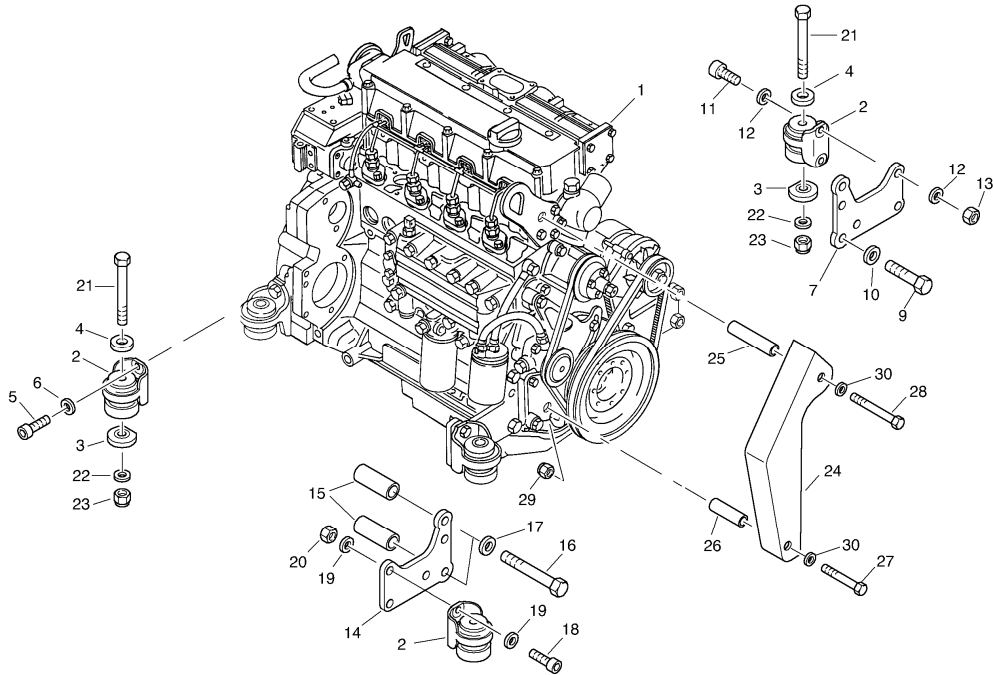

Date: 2013/11/10	Image id: 00051201	Catalogue: 07515	Model: L45B
Brand: Volvo	Serial: 1941001-1941499, 1951001-1951499	Group/Section: 218/100	Title: Engine assy

00051201

Q1-Q5	Option	Option description	
Q1 1941001-			
Q2 1951001-			

Pos	Part	Q1	Q2	Q3	Q4	Q5	PS	Kit	Description	Option(s)	Remark
1	ZM2814015	REQ	1						Engine, cpl.		
1	ZM2814014	1							Engine, cpl.		
2	VOE20580444	4	4						•Engine Mounting		(ZM4069770)
3	ZM4056150	4	4				SS		•Plate		24 mm hoch
4	VOE20580526	4	4						•Washer		(ZM4057641)
5	VOE11306210	4	4						•Allen Head Screw		(ZM7096563)M12x30
6	ZM3067462	4	4				SS		•Washer		
7	VOE20405731	1	1						•Bracket		(ZM2908449)
9	VOE20535027	2	2						•Screw		(ZM2908450)
10	VOE20405606	2	2						•Washer		
11	VOE11305061	2	2						•Allen Hd Screw		(ZM7096560)M12x35
12	ZM3067462	4	4				SS		•Washer		
13	VOE979019	2	2						•Hexagon nut		(ZM7098015)M12
14	ZM2908466	1	1						•Holder		
15	VOE20580517	2	2						•Bushing		(ZM2907044)