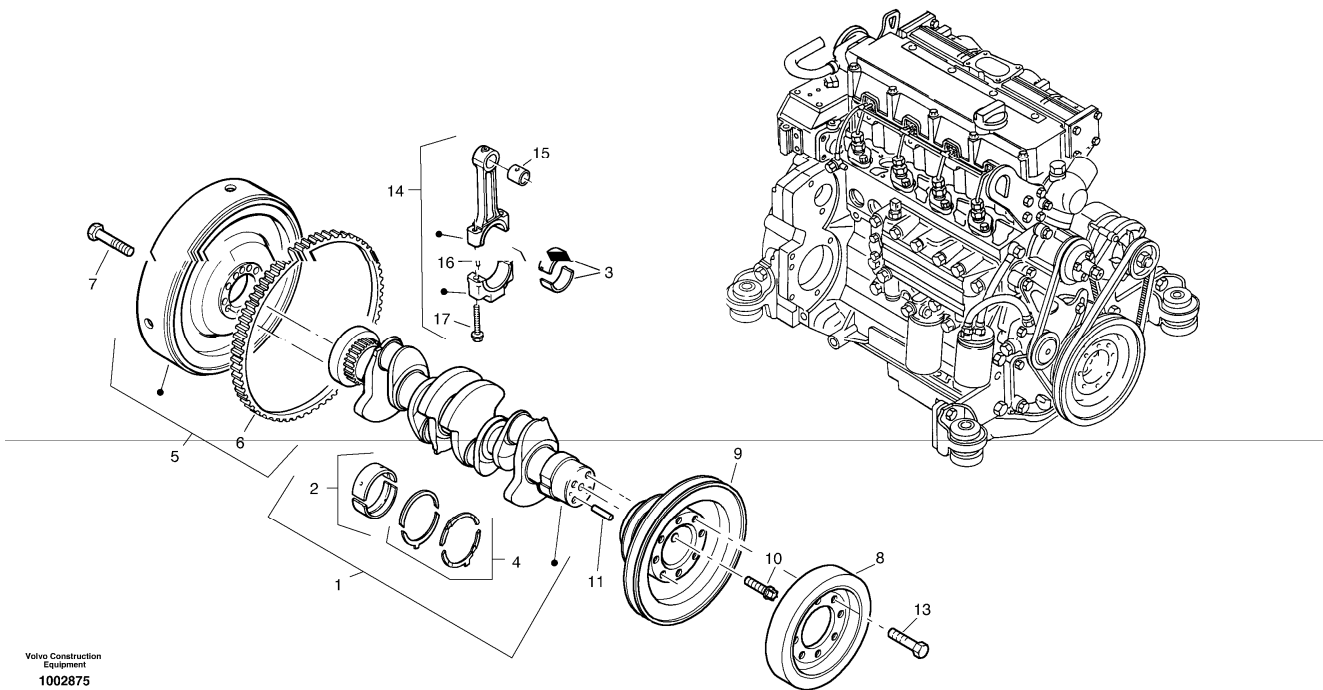

Date: 2013/11/10	Image id: 1002875	Catalogue: 07515	Model: L45B
Brand: Volvo	Serial: 1941001-1941499, 1951001-1951499	Group/Section: 216/100	Title: Crankshaft

Q1-Q5	Option	Option description	
Q1 1941001-			
Q2 1951001-			

Pos	Part	Q1	Q2	Q3	Q4	Q5	PS	Kit	Description	Option(s)	Remark
1	ZM2906917	1	1						Crank mechanism		
1	VOE20900811	1	1						Crankshaft		(ZM2907369)
2	VOE20405541	REQ	REQ						••Main bearing		(ZM2903950)84,50 mm
2	VOE20405529	REQ	REQ						••Main bearing		(ZM2903949)84,75 mm
2	VOE21141948	5	5						••Main bearing		(VOE20405516)85,00 mm
3	VOE11700318	REQ	REQ						••Big end bearing		67,50 mm
3	VOE20717211	REQ	REQ						••Big-end Bearing		(ZM2903956)67,75 mm
3	VOE20565150	4	4						••Bearing		(VOE11700316)68,00 mm
4	ZM2903951	1	1				SS		••Washer		2,9 mm
4	VOE11700315	REQ	REQ						••Thrust washer kit		(ZM2903952)3,1 mm
5	VOE20459128	1	1						Flywheel		
6	ZM4050611	1	1						••Gear ring		
7	VOE20405654	10	10						Bolt		(ZM2907649)
8	VOE20459925	1	1						Vibration absorber		(ZM2903958)