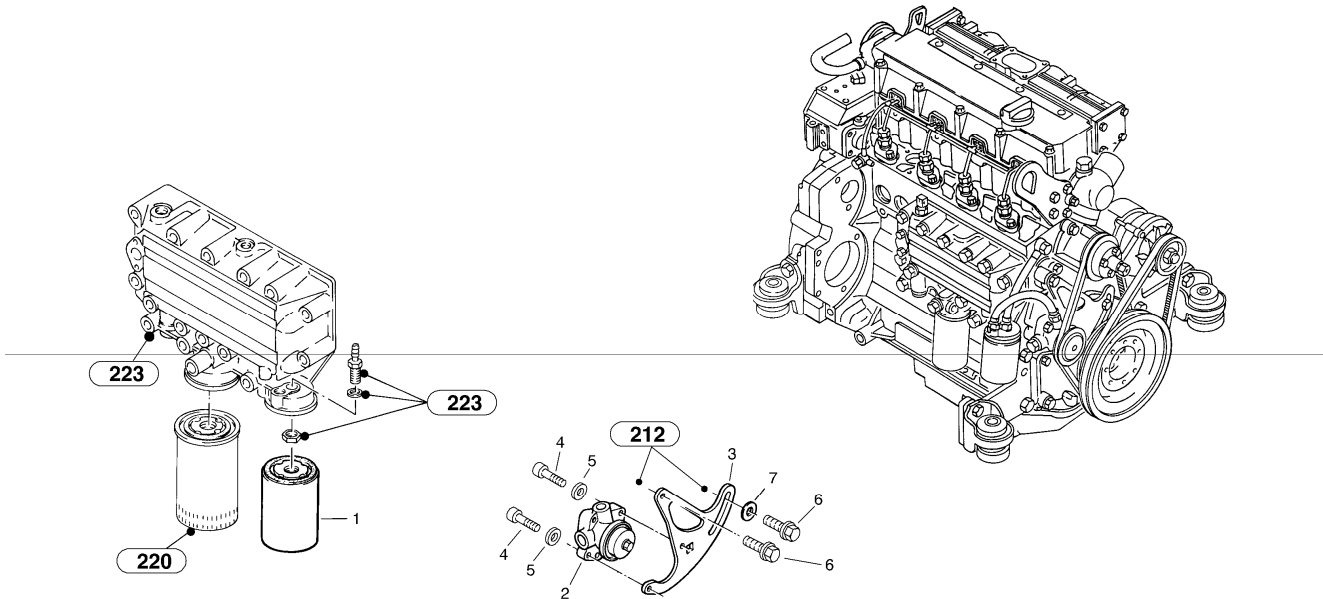

Date: 2013/11/10	Image id: 00017101	Catalogue: 07515	Model: L45B
Brand: Volvo	Serial: 1941001-1941499, 1951001-1951499	Group/Section: 233/100	Title: Fuel filter - Feed pump

00017101

Q1-Q5	Option	Option description	
Q1 1941001-			
Q2 1951001-			

Pos	Part	Q1	Q2	Q3	Q4	Q5	PS	Kit	Description	Option(s)	Remark
1	VOE11706667	1	1						Fuel filter		(ZM2905052)
2	ZM2903843	1	1						Fuel pump		
3	VOE20405708	1	1						Bracket		(ZM2905157)
4	ZM7096583	2	2						Screw		M8x25
5	VOE20460063	2	2						Spring washer		(ZM7098657)A8
6	VOE983242	2	2						Hexagon screw		M8x20
7	VOE11305837	1	1						Washer		(ZM7090940)B 8,4