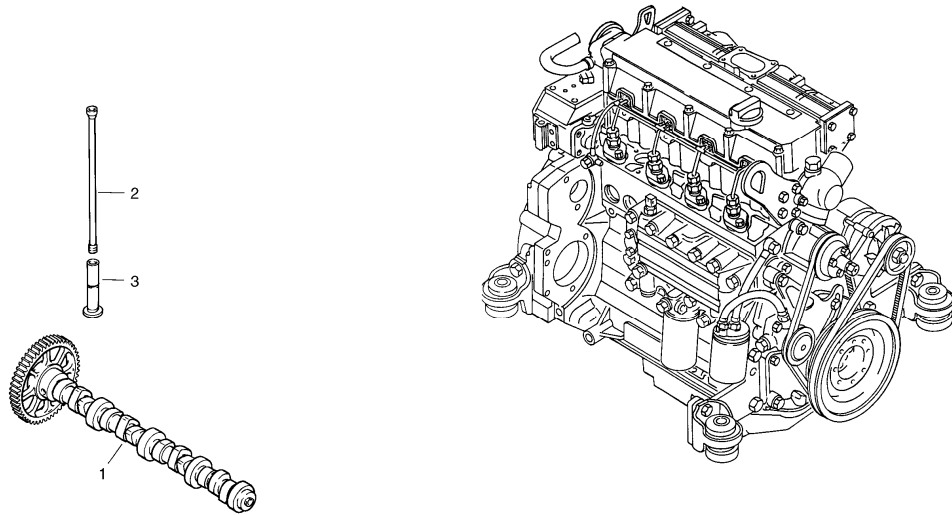

Date: 2013/11/10	Image id: 00016901	Catalogue: 07515	Model: L45B
Brand: Volvo	Serial: 1941001-1941499, 1951001-1951499	Group/Section: 215/100	Title: Camshaft

00016901

Q1-Q5	Option	Option description	
Q1 1941001-			
Q2 1951001-			

Pos	Part	Q1	Q2	Q3	Q4	Q5	PS	Kit	Description	Option(s)	Remark
1	VOE20412338	1	1						Camshaft		(ZM2906929)
2	VOE20405534	8	8						Push rod		
3	VOE11700366	8	8						Tappet