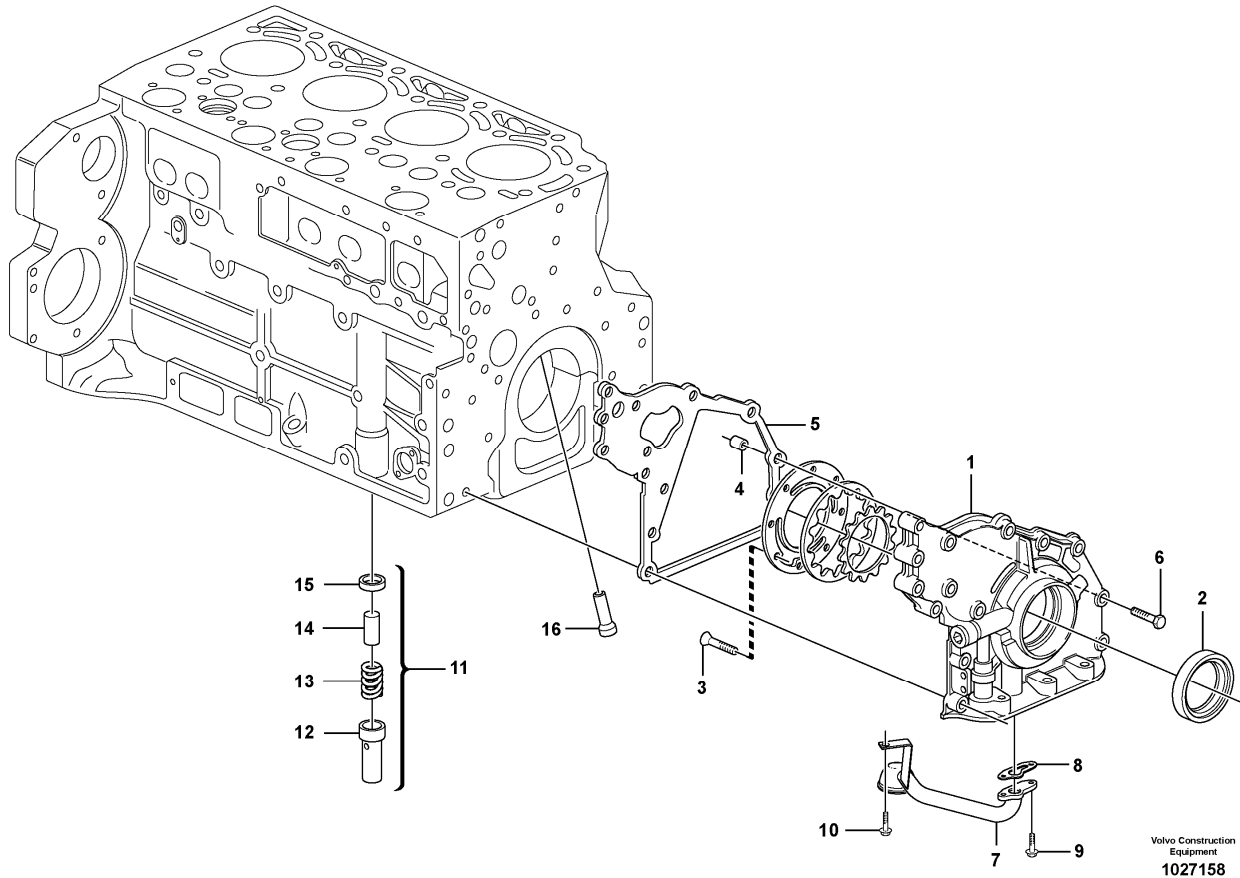

Date: 2013/11/6	Image id: 1027158	Catalogue: 20257	Model: L50F
Brand: Volvo	Serial: 320011-399999, 420011-499999, 1970004-1970438	Group/Section: 221/100	Title: Lubricating oil system

Section option	Kit	Option description
VOE11308146		Engine D5DCBE3

Pos	Part	Q1	Q2	Q3	Q4	Q5	PS	Kit	Description	Option(s)	Remark
1	VOE21600195	1							Oil pump housing		(VOE20882047)
2	VOE20412568	1							•Sealing ring		
3	VOE20451738	8							•Screw		
4	VOE20405603	1							Spring pin		
5	VOE20742661	1							Gasket		
6	VOE20412324	14							Screw		
7	VOE20405635	1							Suction pipe		
8	VOE20405888	1							Gasket		
9	VOE13949578	2							Screw		
10	VOE20405792	1							Screw