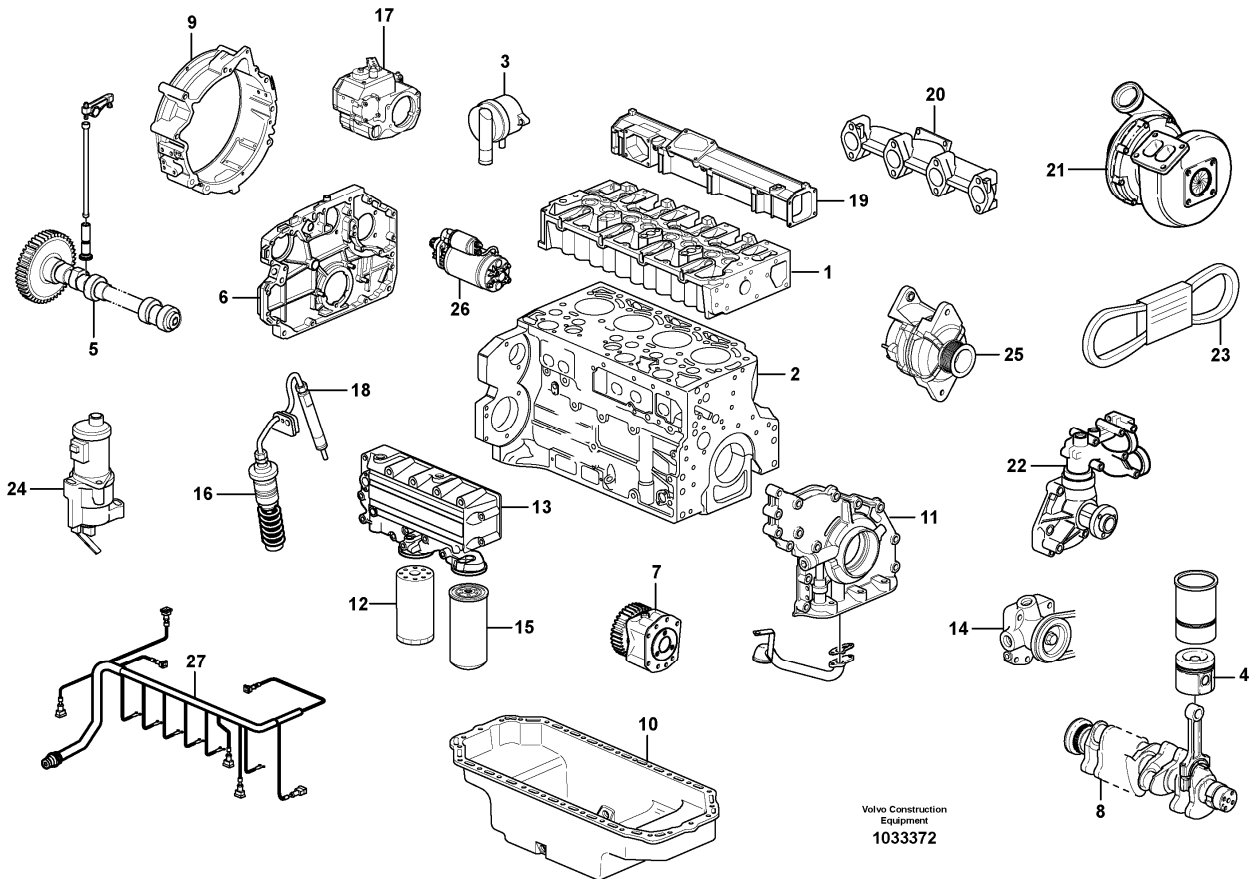

Section option	Kit	Option description
VOE11308146		Engine D5DCBE3

Pos	Part	Q1	Q2	Q3	Q4	Q5	PS	Kit	Description	Option(s)	Remark
	VOE11308146	1							Engine		D5DCBE3
1		1							•Cylinder head		See ref 211/100
2		1							•Crankcase		See ref 212/100
3		1							•Crankcase ventilation		See ref 212/150
4		1							•Piston		See ref 213/100
5		1							•Valve mechanism		See ref 214/100
6		1							•Timing gear casing		See ref 215/100
7		1							•Pump drive		See ref 215/200
8		1							•Crankshaft		See ref 216/100
9		1							•Flywheel Hsg		See ref 216/200