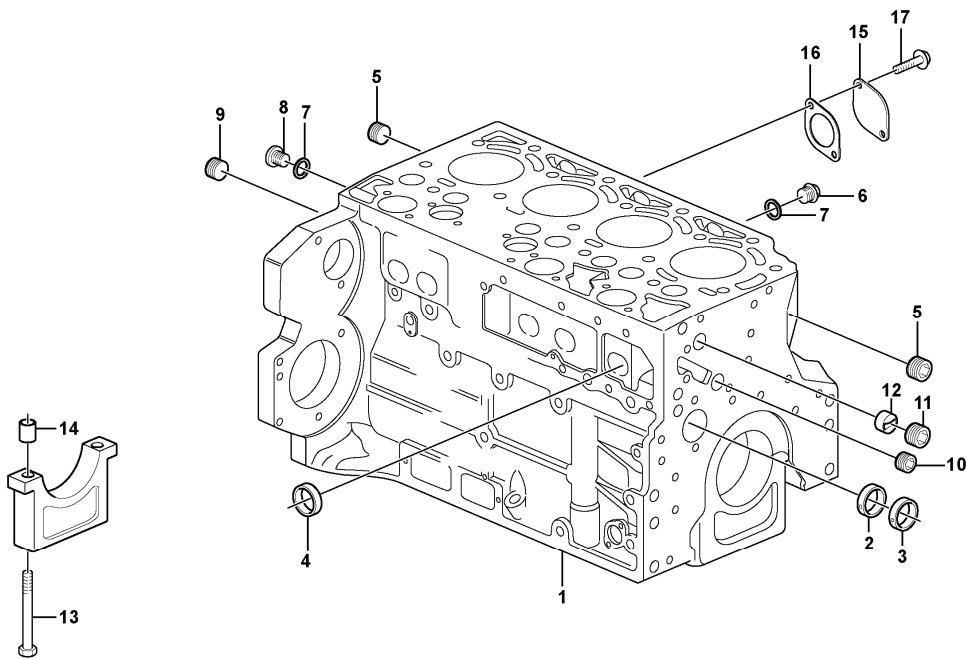

Date: 2013/11/6	Image id: 1056302	Catalogue: 20257	Model: L50F
Brand: Volvo	Serial: 320011-399999, 420011-499999, 1970004-1970438	Group/Section: 212/100	Title: Cylinder block

Volvo Construction
Equipment
1056302

Section option	Kit	Option description
VOE11308146		Engine D5DCBE3

Pos	Part	Q1	Q2	Q3	Q4	Q5	PS	Kit	Description	Option(s)	Remark
1	VOE20555442	1							Crankcase		
2	VOE11700285	1							•Bearing bushing		
3	VOE11700284	4							•Bearing bushing		
4	VOE20405721	6							•Core plug		
5	VOE20508600	2							•Plug		
6	VOE20405716	2							•Plug		
7	VOE13969011	4							•Gasket		
8	VOE945065	2							•Plug		
9	VOE20785813	1							•Plug		
10	VOE20405719	1							•Plug