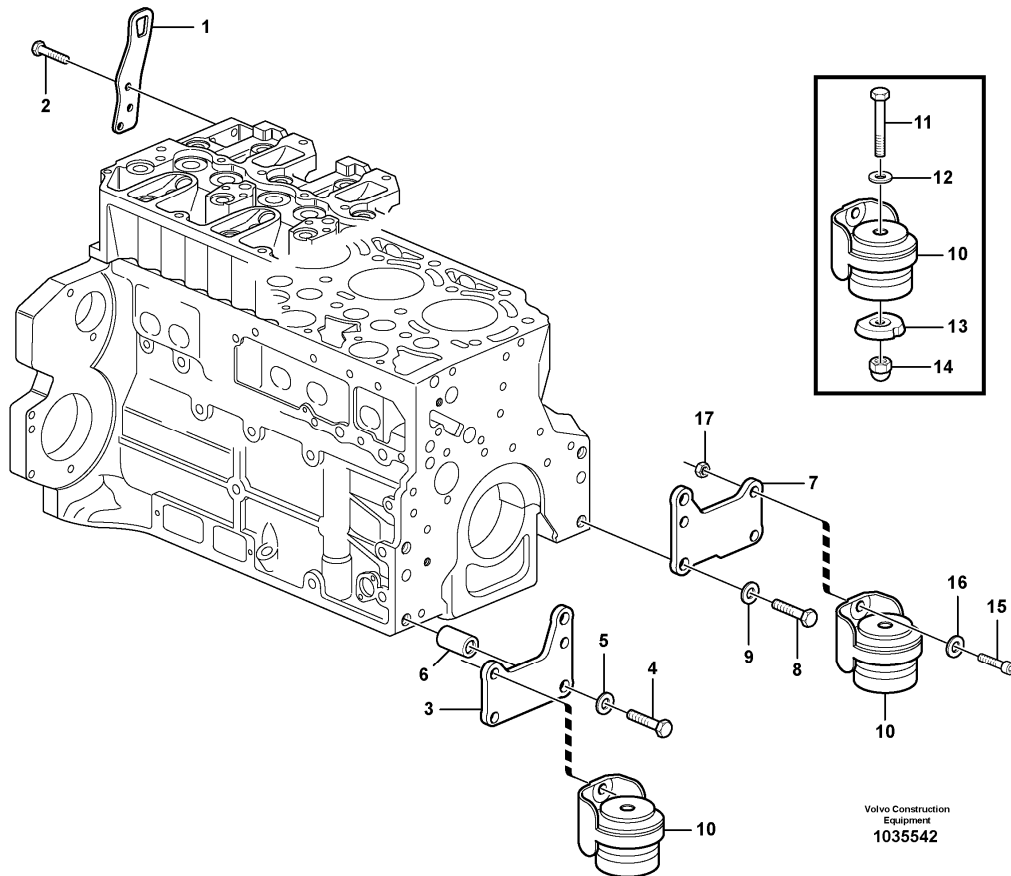

Date: 2013/11/6	Image id: 1035542	Catalogue: 20257	Model: L50F
Brand: Volvo	Serial: 320011-399999, 420011-499999, 1970004-1970438	Group/Section: 218/100	Title: Engine mounting

Section option	Kit	Option description
VOE11308146		Engine D5DCBE3

Pos	Part	Q1	Q2	Q3	Q4	Q5	PS	Kit	Description	Option(s)	Remark
1	VOE20450854	2					OP		Lifting eye		
2	VOE20450756	6							Screw		
3	VOE20723984	2							Bracket		
4	VOE980465	4							Hexagon screw		
5	VOE20405606	4							Washer		
6	VOE20580517	4							Bushing		
7	VOE20723978	2							Bracket		
8	VOE20535027	4							Screw		
9	VOE20405606	4							Washer		
10	VOE20580444	4							Engine Mounting