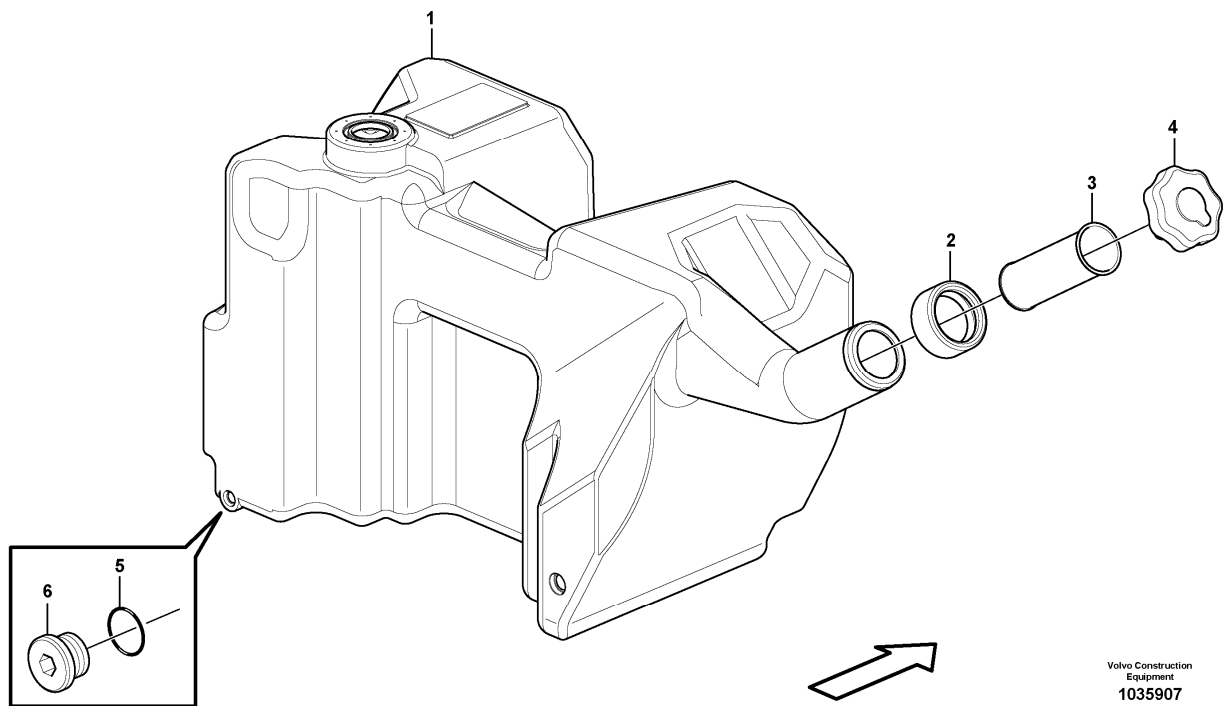

Date: 2013/11/6	Image id: 1035907	Catalogue: 20257	Model: L50F
Brand: Volvo	Serial: 320011-399999, 420011-499999, 1970004-1970438	Group/Section: 234/100	Title: Fuel tank

Volvo Construction
Equipment
1035907

Section option	Kit	Option description
VOE11390007		Wheel Loader L50F TP
VOE11390008		Wheel Loader L50F TPS
VOE11390027		Wheel Loader L50F TP S/N 220011 -
VOE11390029		Wheel Loader L50F TPS S/N 420011 -

Pos	Part	Q1	Q2	Q3	Q4	Q5	PS	Kit	Description	Option(s)	Remark
1	VOE15203643	1							Fuel tank		
2	VOE11308934	1							•Pipe end		
3	VOE11370263	1							•Fuel Strainer		
4	VOE11309378	1							•Filler cap		
5	VOE11309481	1							•O-ring		
6	VOE13966144	1							•Plug