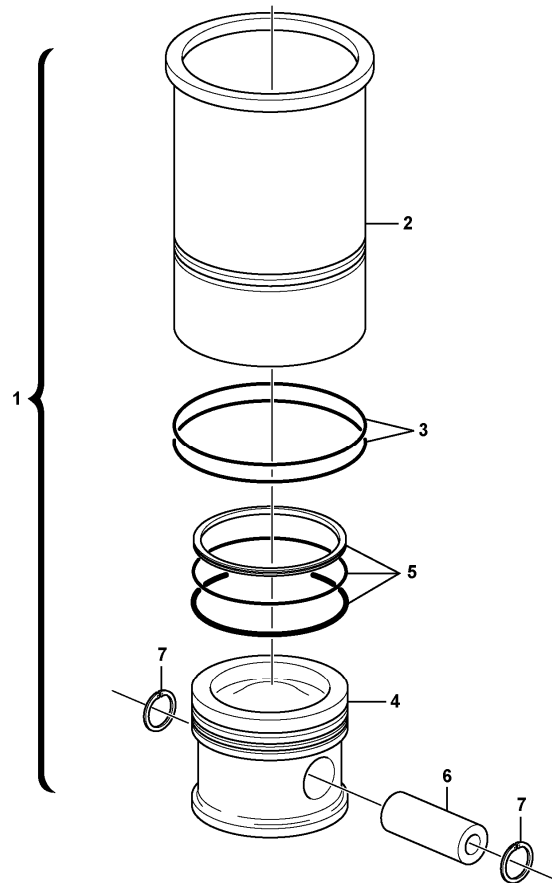

Date: 2013/11/6	Image id: 1026946	Catalogue: 20257	Model: L50F
Brand: Volvo	Serial: 320011-399999, 420011-499999, 1970004-1970438	Group/Section: 213/100	Title: Cylinder liner and piston

Volvo Construction
Equipment
1026946

Section option	Kit	Option description
VOE11308146		Engine D5DCBE3

Pos	Part	Q1	Q2	Q3	Q4	Q5	PS	Kit	Description	Option(s)	Remark
1	VOE20865990	4							Cyl Liner Kit		
2		4					NS		•Cylinder Liner		
3	VOE20412762	8							•O-ring		
4		4					NS		•Piston		
5	VOE21299547	4							•Piston ring kit		(VOE20450775)
6	VOE20405577	4							•Gudgeon pin		
7	VOE20405576	8							•Retaining ring