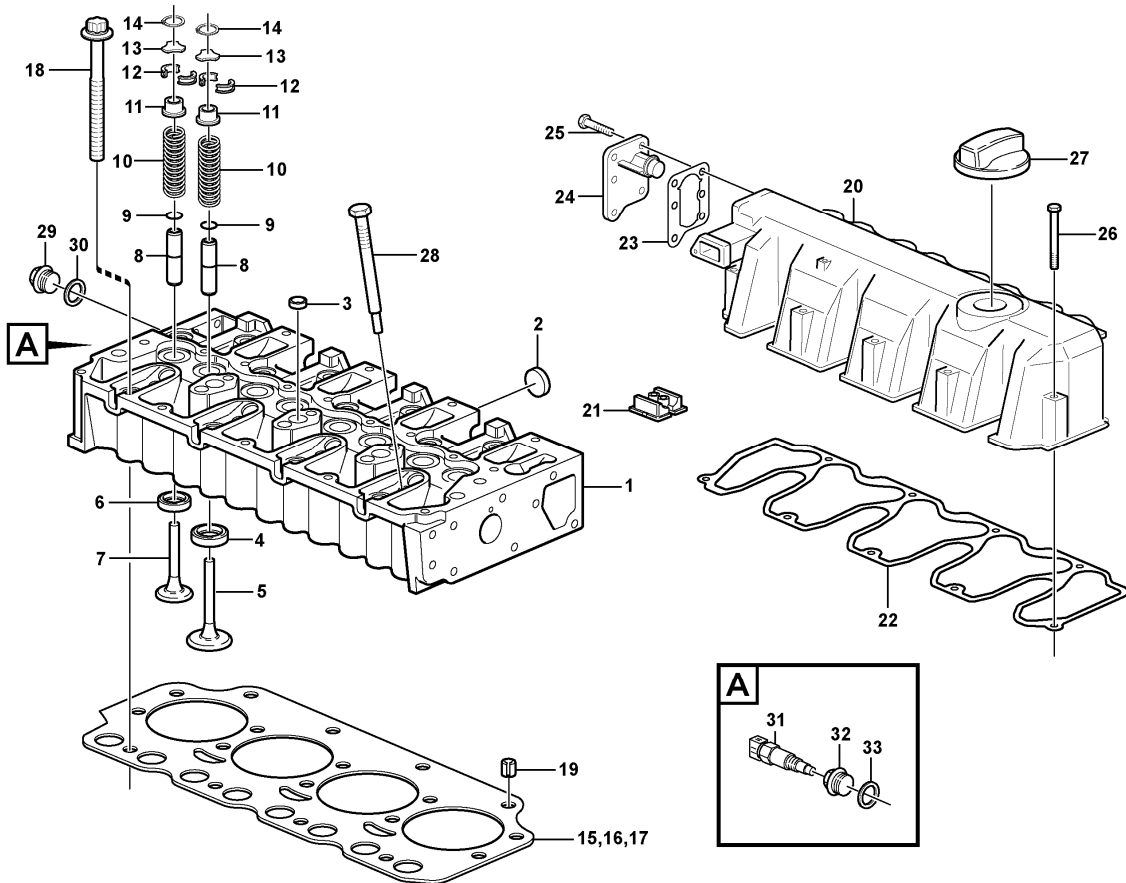

Date: 2013/11/6	Image id: 1035748	Catalogue: 20257	Model: L50F
Brand: Volvo	Serial: 320011-399999, 420011-499999, 1970004-1970438	Group/Section: 211/100	Title: Cylinder head

Volvo Construction
Equipment
1035748

Section option	Kit	Option description
VOE11308146		Engine D5DCBE3

Pos	Part	Q1	Q2	Q3	Q4	Q5	PS	Kit	Description	Option(s)	Remark
1	VOE21147059	1							Cylinder head		
2	VOE20799722	3							•Plug		
3	VOE20412733	3							•Core plug		
4	VOE20459962	4							•Valve seat		
5	VOE20758481	4							•Inlet valve		
6	VOE20845144	4							•Valve seat		
7	VOE21739130	4							•Exhaust Valve		(VOE20755883)
8	VOE20405897	8							•Valve guide		
9	VOE11700348	8							•O-ring		
10	VOE11700347	8							•Valve spring