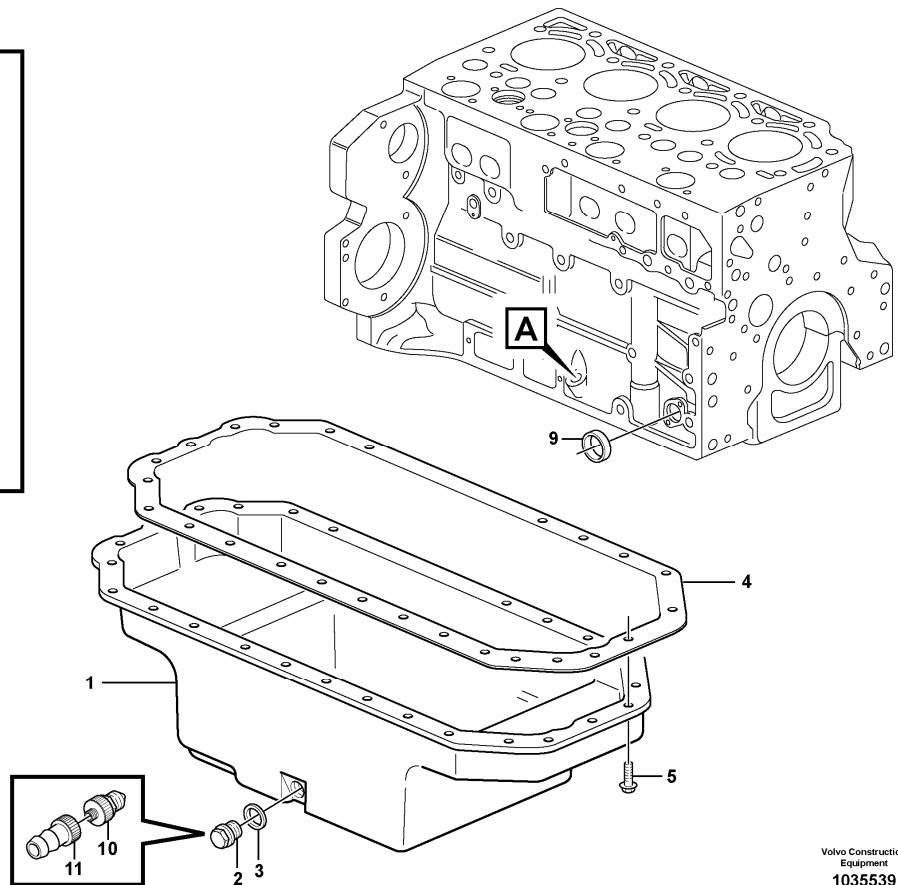

Date: 2013/11/6	Image id: 1035539	Catalogue: 20257	Model: L50F
Brand: Volvo	Serial: 320011-399999, 420011-499999, 1970004-1970438	Group/Section: 217/100	Title: Oil sump

Volvo Construction
Equipment
1035539

Section option	Kit	Option description
VOE11308146		Engine D5DCBE3

Pos	Part	Q1	Q2	Q3	Q4	Q5	PS	Kit	Description	Option(s)	Remark
1	VOE11700301	1							Oil pan		
2	VOE20405506	1							•Plug		
3	VOE13947624	2							•Plane gasket		
4	VOE20405843	1							Gasket		
5	VOE20405792	26							Screw		
6	VOE20450869	1							Guide tube		
7	VOE21153138	1							Dipstick		
8	VOE20412343	1							•Sealing ring		
9	VOE20412745	1							Core plug		
10	VOE20450851	1							Drain valve