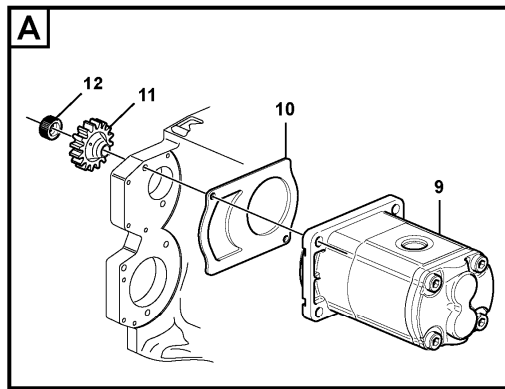

Date: 2013/11/6	Image id: 1053952	Catalogue: 20257	Model: L50F
Brand: Volvo	Serial: 320011-399999, 420011-499999, 1970004-1970438	Group/Section: 215/200	Title: Pump drive power take-off

Volvo Construction
Equipment
1053952

Section option	Kit	Option description
VOE11308146		Engine D5DCBE3

Pos	Part	Q1	Q2	Q3	Q4	Q5	PS	Kit	Description	Option(s)	Remark
1	VOE13947621	1							Plane gasket		
2	VOE20405716	1							Plug		
3	VOE20412359	1							Sealing ring		
4	VOE24426064	1							Cover		
5	VOE888289	2							Hexagon screw		
6	VOE20580547	1							Sealing ring		
7	VOE20580550	1					NS		Cover		
8	VOE888289	2							Hexagon screw		
9		1					NS		Fan Motor		See ref 913/100
10		1							Gasket		See ref 913/100