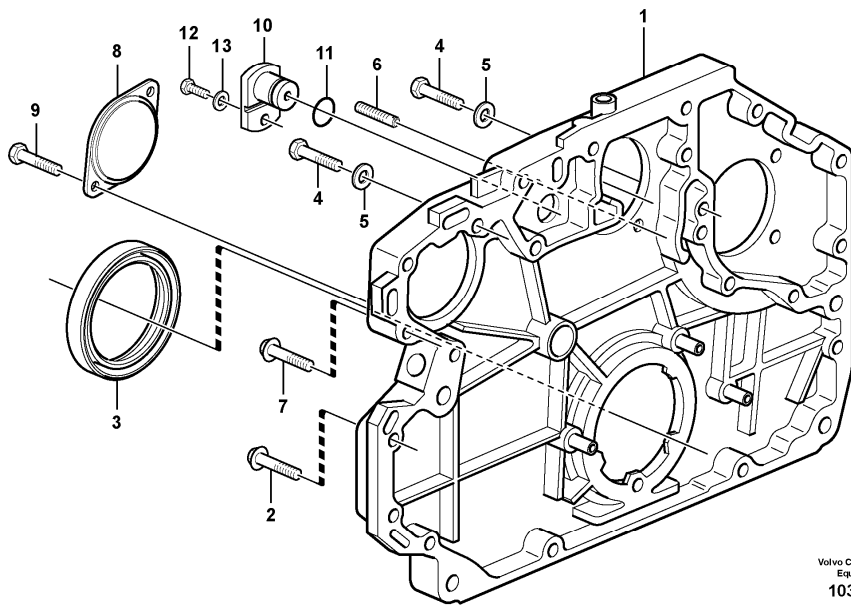

Date: 2013/11/6	Image id: 1033388	Catalogue: 20257	Model: L50F
Brand: Volvo	Serial: 320011-399999, 420011-499999, 1970004-1970438	Group/Section: 215/100	Title: Timing gear casing

Volvo Construction
Equipment
1033388

Section option	Kit	Option description
VOE11308146		Engine D5DCBE3

Pos	Part	Q1	Q2	Q3	Q4	Q5	PS	Kit	Description	Option(s)	Remark
1	VOE21155415	1							Flywheel housing		
2	VOE20412324	12							Screw		
3	VOE20412286	1							Sealing ring		
4	VOE20405653	2					SS		Screw		
5	VOE13955900	2							Washer		
6	VOE20450795	1							Set screw		
7	VOE20405709	1							Screw		
8	VOE20950063	1							Cover		
9	VOE20405709	2							Screw		
10	VOE20405553	1							Cover