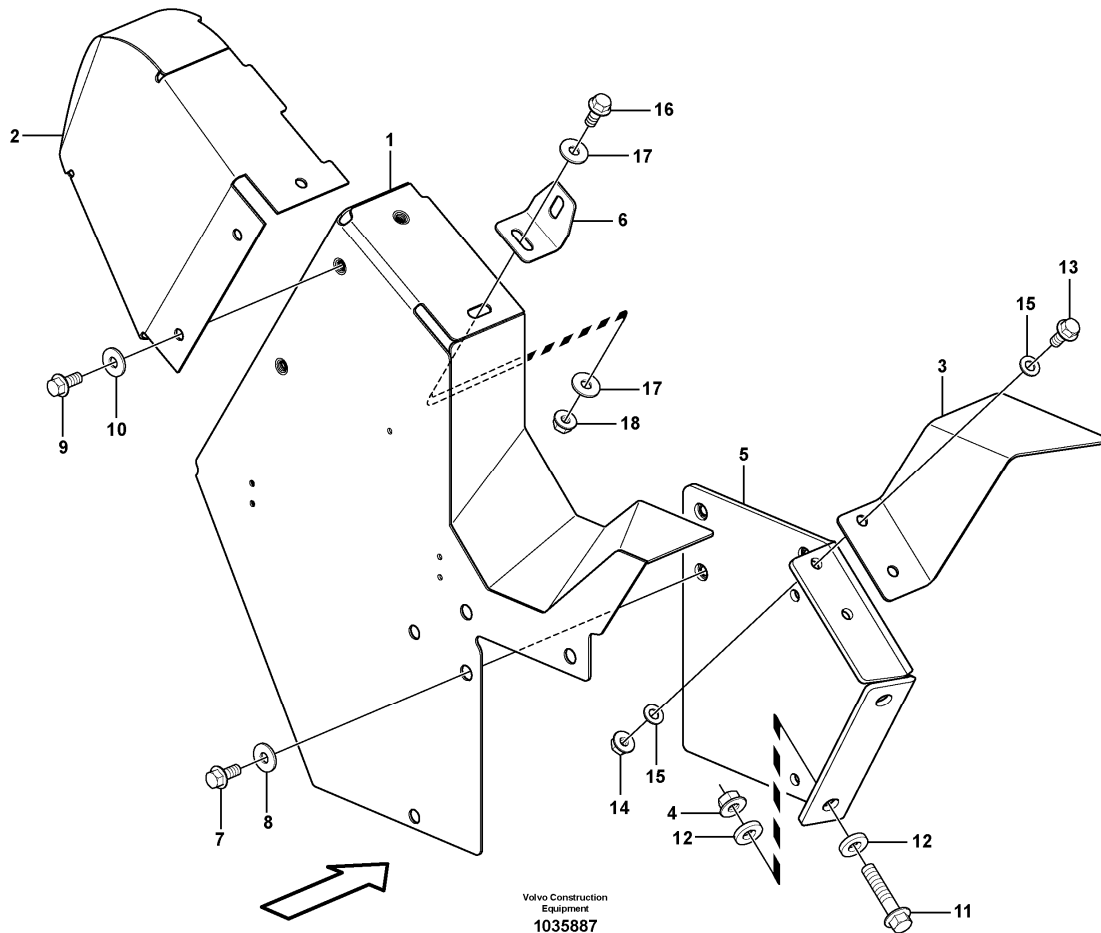

Date: 2013/11/6	Image id: 1035887	Catalogue: 20257	Model: L50F
Brand: Volvo	Serial: 320011-399999, 420011-499999, 1970004-1970438	Group/Section: 218/200	Title: Engine mounting

Section option	Kit	Option description
VOE11390007		Wheel Loader L50F TP
VOE11390008		Wheel Loader L50F TPS
VOE11390027		Wheel Loader L50F TP S/N 220011 -
VOE11390029		Wheel Loader L50F TPS S/N 420011 -

Pos	Part	Q1	Q2	Q3	Q4	Q5	PS	Kit	Description	Option(s)	Remark
1	VOE11309519	1							Belt protector		
2	VOE11309520	1							Belt protector		
3	VOE15214380	1							Plate		
4	VOE13971095	2							Flange nut		
5	VOE15200457	1							Cover		
6	VOE15200142	1							Bracket		
7	VOE13946173	3							Screw