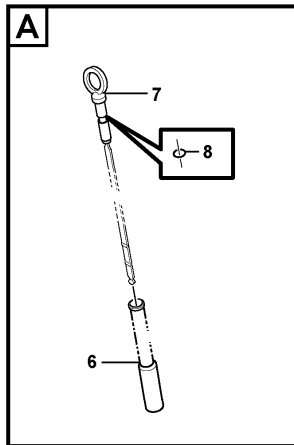

Date: 2013/11/6	Image id: 1035539	Catalogue: 20257	Model: L50F
Brand: Volvo	Serial: 320011-399999, 420011-499999, 1970004-1970438	Group/Section: 217/100	Title: Oil sump

Volvo Construction
Equipment
1035539

Section option	Kit	Option description
VOE11308146		Engine D5DCBE3

Pos	Part	Q1	Q2	Q3	Q4	Q5	PS	Kit	Description	Option(s)	Remark
1	VOE11700301	1							Oil pan		
2	VOE20405506	1							•Plug		
3	VOE13947624	2							•Plane gasket		
4	VOE20405843	1							Gasket		
5	VOE20405792	26							Screw		
6	VOE20450869	1							Guide tube		
7	VOE21153138	1							Dipstick		
8	VOE20412343	1							•Sealing ring		
9	VOE20412745	1							Core plug		
10	VOE20450851	1							Drain valve