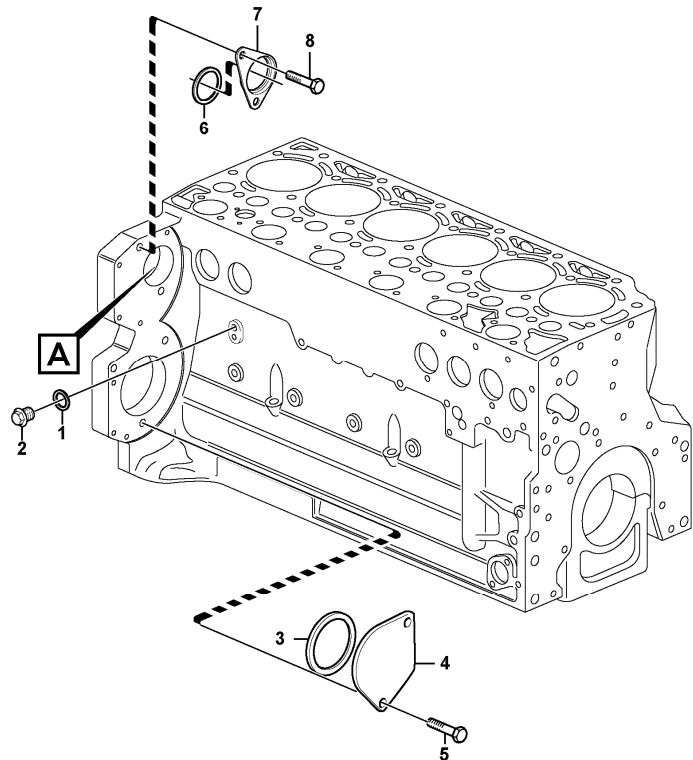

Date: 2013/11/6	Image id: 1053952	Catalogue: 20257	Model: L50F
Brand: Volvo	Serial: 320011-399999, 420011-499999, 1970004-1970438	Group/Section: 215/200	Title: Pump drive power take-off

Volvo Construction
Equipment
1053952

Section option	Kit	Option description
VOE11308146		Engine D5DCBE3

Pos	Part	Q1	Q2	Q3	Q4	Q5	PS	Kit	Description	Option(s)	Remark
1	VOE13947621	1							Plane gasket		
2	VOE20405716	1							Plug		
3	VOE20412359	1							Sealing ring		
4	VOE24426064	1							Cover		
5	VOE888289	2							Hexagon screw		
6	VOE20580547	1							Sealing ring		
7	VOE20580550	1					NS		Cover		
8	VOE888289	2							Hexagon screw		
9		1					NS		Fan Motor		See ref 913/100
10		1							Gasket		See ref 913/100