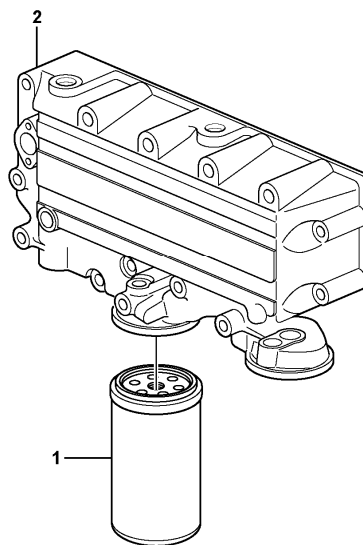

Date: 2013/11/6	Image id: 1033249	Catalogue: 20257	Model: L50F
Brand: Volvo	Serial: 320011-399999, 420011-499999, 1970004-1970438	Group/Section: 222/100	Title: Oil filter

Volvo Construction
Equipment
1033249

Section option	Kit	Option description
VOE11308146		Engine D5DCBE3

Pos	Part	Q1	Q2	Q3	Q4	Q5	PS	Kit	Description	Option(s)	Remark
1	VOE3831236	1							Oil filter		
2		1							Housing		See ref 223/100