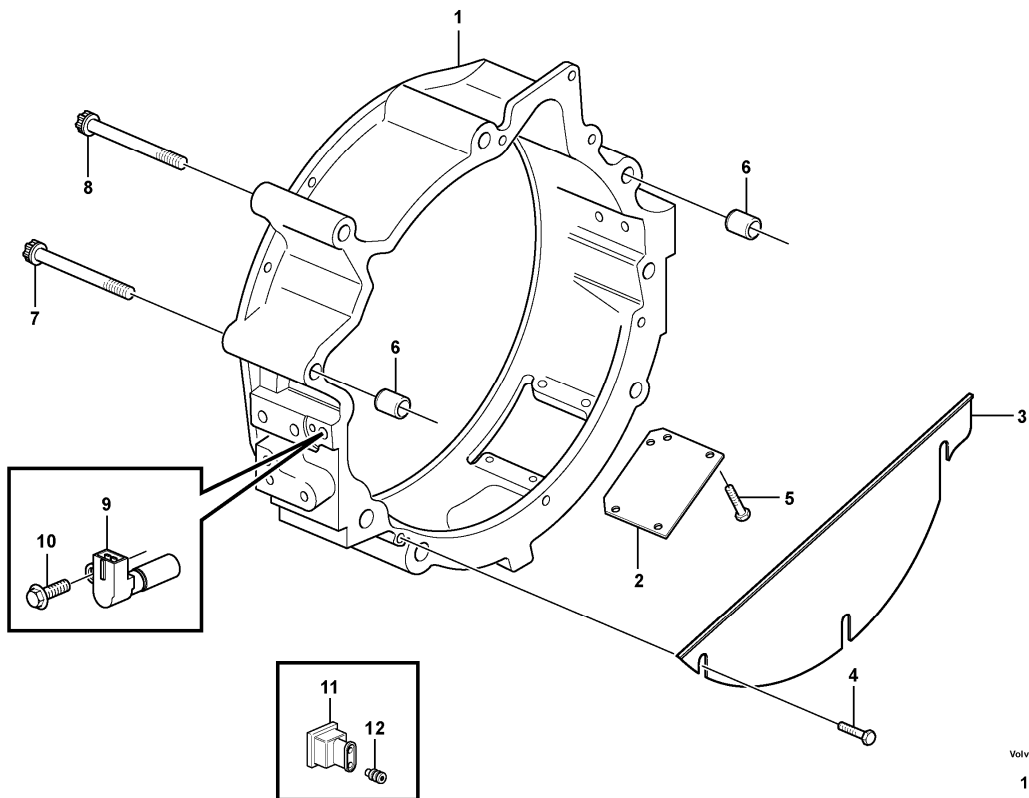

Date: 2013/11/6	Image id: 1035747	Catalogue: 20257	Model: L50F
Brand: Volvo	Serial: 320011-399999, 420011-499999, 1970004-1970438	Group/Section: 216/200	Title: Flywheel housing

Volvo Construction
Equipment
1035747

Section option	Kit	Option description
VOE11308146		Engine D5DCBE3

Pos	Part	Q1	Q2	Q3	Q4	Q5	PS	Kit	Description	Option(s)	Remark
1	VOE20580535	1							Housing		
2	VOE20547288	1							Cover Plate		
3	VOE20459989	1							Cover		
4	VOE20405729	3							Screw		
5	VOE20405729	4							Screw		
6	VOE20585971	2							Bushing		
7	VOE20405714	2							Screw		M12X160
8	VOE20405715	4							Screw		M16X150
9	VOE20964264	1							Sensor		(VOE20511126)SE2701
10	VOE20405729	1							Screw