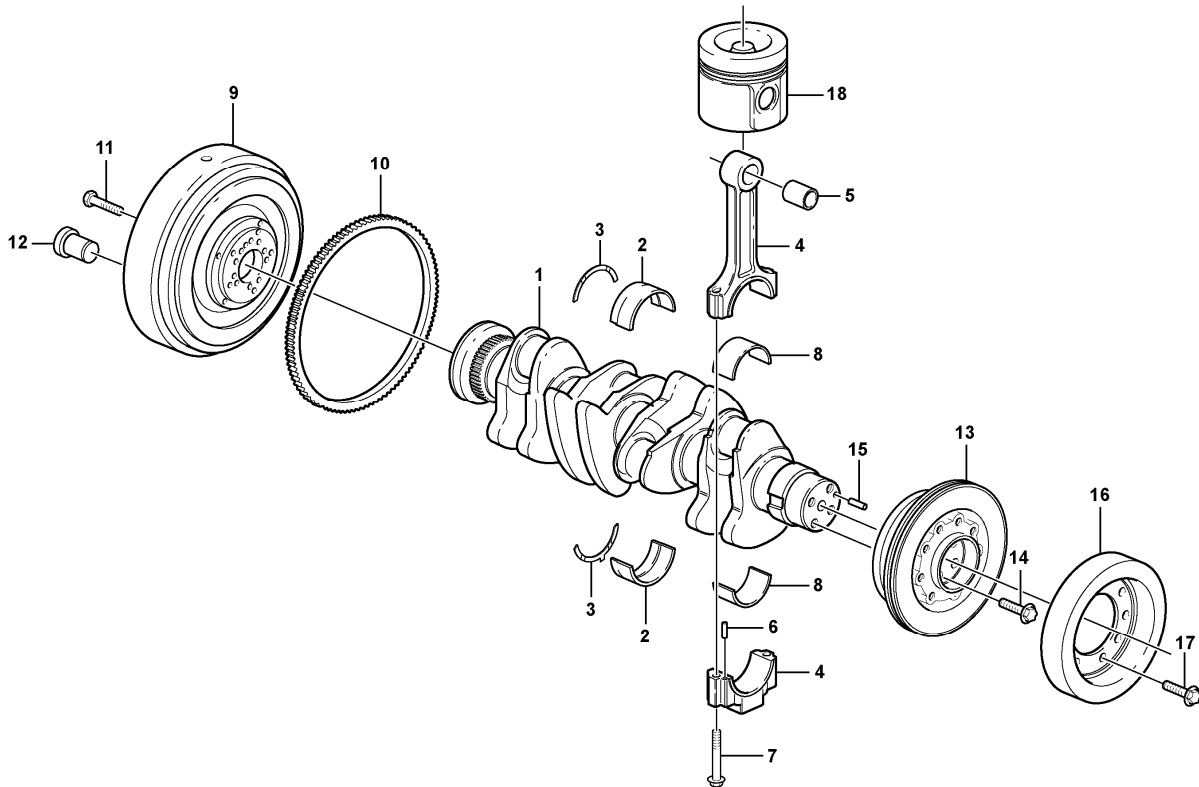

Date: 2013/11/6	Image id: 1033188	Catalogue: 20257	Model: L50F
Brand: Volvo	Serial: 320011-399999, 420011-499999, 1970004-1970438	Group/Section: 216/100	Title: Crankshaft and related parts

Volvo Construction
Equipment
1033188

Section option	Kit	Option description
VOE11308146		Engine D5DCBE3

Pos	Part	Q1	Q2	Q3	Q4	Q5	PS	Kit	Description	Option(s)	Remark
1	VOE20900811	1							Crankshaft		
2	VOE21141948	5							Main bearing		STD 85,00 MM
2	VOE21234191	REQ							Main bearing		(VOE20405529)U SZ 84,75 MM
2	VOE20405541	REQ							Main bearing		U SZ 84,50 MM
3	VOE21141955	8							Raceway washer		STD 2,9 MM
3	VOE21141963	REQ							Raceway washer		3,1 MM
4	VOE20585982	4							Connecting Rod		
5	VOE11700325	4							•Bushing		
6	VOE20459134	8							•Pin		
7	VOE11700326	8							•Bolt