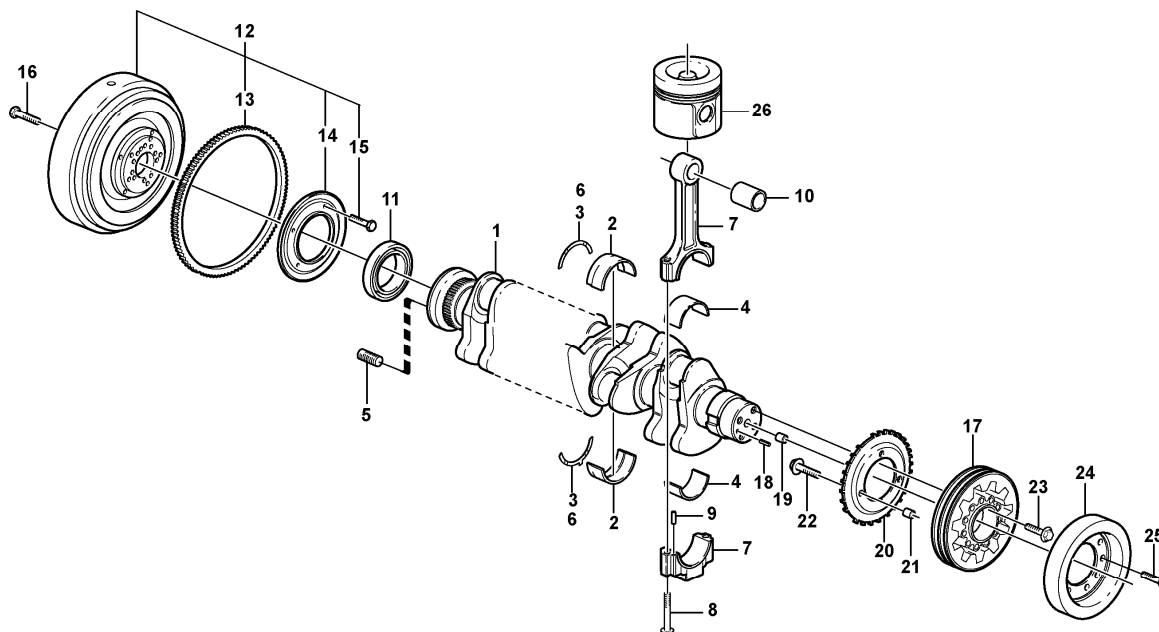

Date: 2014/1/24	Image id: 1021711	Catalogue: 20009	Model: L60E OR
Brand: Volvo	Serial: 1004-99999	Group/Section: 216/100	Title: Crankshaft and related parts

Volvo Construction
Equipment
1021711

Section option	Kit	Option description
VOE11172410		Engine VOLVO D6D LCE2

Pos	Part	Q1	Q2	Q3	Q4	Q5	PS	Kit	Description	Option(s)	Remark
1	VOE20459146	1							Crankshaft		ENG - 851836
	VOE20769707	1					SS		Crankshaft		ENG 851837 - 1032859
	VOE21351400	1							Crankshaft		(VOE20785969)ENG 1032860 - 1099383
	VOE21351400	1							Crankshaft		(VOE20892713)ENG 1099384 -
2	VOE20459140	7							Main bearing		STD 84,00 MM
	VOE20459139	7							Main Bearing		U SZ 83,75 MM
3	VOE20459149	REQ							Thrust washer		STD WID 14 MM THICK 2,0 MM
	VOE20459148	REQ							Thrust Washer		WID 14 MM THICK 2,2 MM
4	VOE20555403	6							Bearing		ENG - 695616 STD