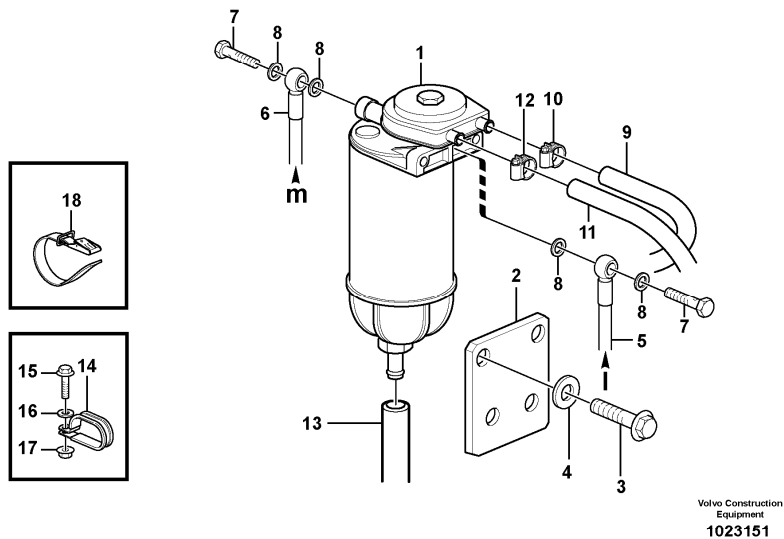

Date: 2014/1/24	Image id: 1023151	Catalogue: 20009	Model: L60E OR
Brand: Volvo	Serial: 1004-99999	Group/Section: 233/175	Title: Water trap with hoses 83077

Section option	Kit	Option description
VOE83077		Fuel filter, extra with water trap and heating

Pos	Part	Q1	Q2	Q3	Q4	Q5	PS	Kit	Description	Option(s)	Remark
1		1							Water Separator		See ref 233/150
2	VOE11410172	1					NS		Anchorage		
3	VOE946441	2							Flange screw		
4	VOE13960143	2							Washer		
5	VOE11411361	1							Fuel pipe		TANK - WATER TRAP
6	VOE11411560	1							Fuel pipe		WATER TRAP - ENGINE
7	VOE941686	2							Hollow screw		
8	VOE976930	4							Gasket		
9	VOE943369	REQ							Hose		L = 3000 MM
10	VOE943473	1							Hose clamp		
11	VOE943369	REQ							Hose		L = 2100 MM
12	VOE943473	1							Hose clamp