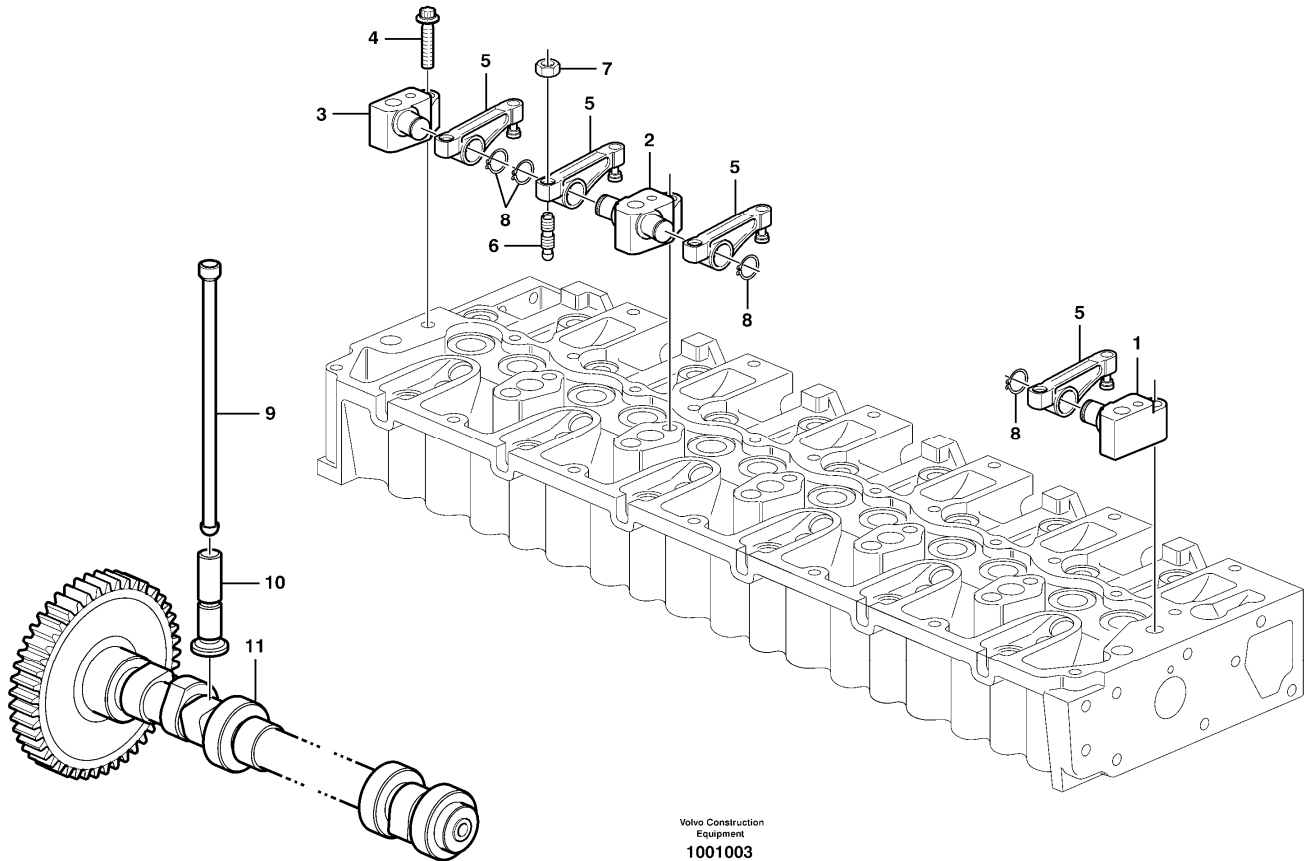

Date: 2014/1/24	Image id: 1001003	Catalogue: 20009	Model: L60E OR
Brand: Volvo	Serial: 1004-99999	Group/Section: 214/100	Title: Valve mechanism

Section option	Kit	Option description
VOE11172410		Engine VOLVO D6D LCE2

Pos	Part	Q1	Q2	Q3	Q4	Q5	PS	Kit	Description	Option(s)	Remark
1	VOE20459848	1							Bracket		
2	VOE20459847	5							Bracket		
3	VOE20459849	1							Bracket		
4	VOE20459853	7							Screw		
5	VOE20459850	12							Rocker arm		ENG - 2006/01
5	VOE21448926	12							Rocker arm		(VOE20792876)ENG 2006/02 -
6	VOE20405524	12							Screw		ENG - 2007/08
6	VOE20913851	12							Adjusting Screw		ENG 2007/09 -
7	VOE11700373	12							Nut		
8	VOE945495	12							Retaining ring		
9	VOE20460008	12							Push rod		
10	VOE20460007	12							Tappet