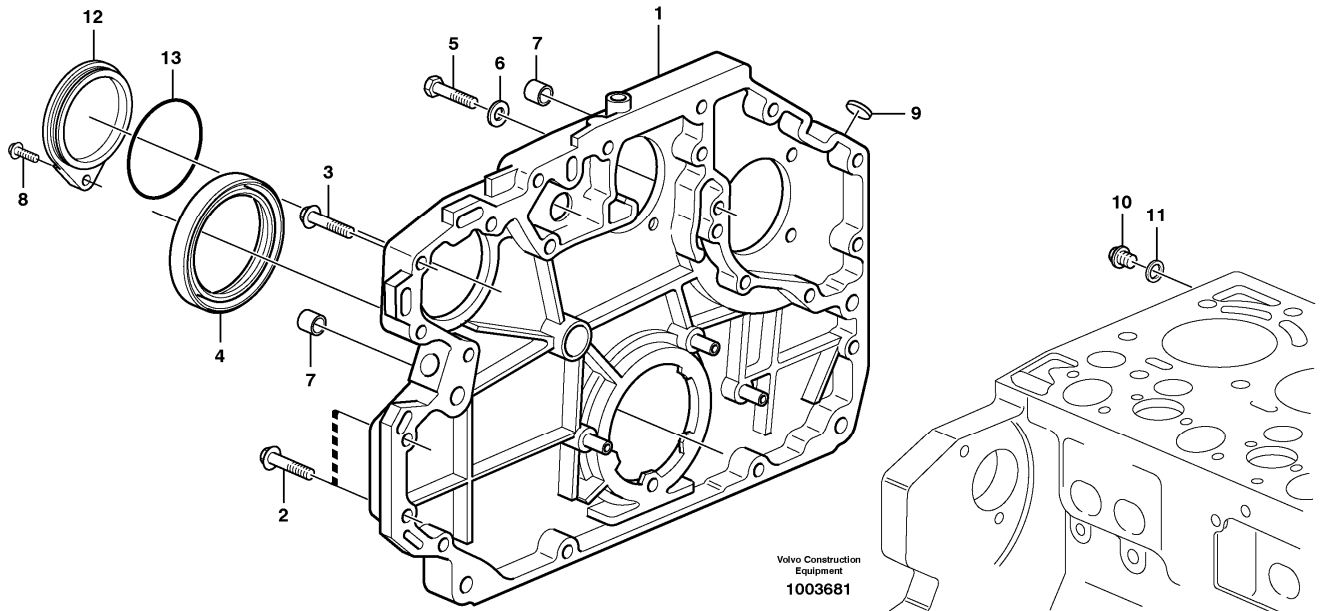

Date: 2014/1/24	Image id: 1003681	Catalogue: 20009	Model: L60E OR
Brand: Volvo	Serial: 1004-99999	Group/Section: 215/100	Title: Timing gear casing and gears

Section option	Kit	Option description
VOE11172410		Engine VOLVO D6D LCE2

Pos	Part	Q1	Q2	Q3	Q4	Q5	PS	Kit	Description	Option(s)	Remark
1	VOE20918119	1							Tmg Gear Casing		
2	VOE20412324	12							Screw		
3	VOE20450801	3							Screw		
4	VOE20929860	1							Crankshaft Seal		
5	VOE20405653	2					SS		Screw		E PROD
6	VOE13955900	2							Washer		E PROD
7	VOE20405646	2							Bushing		ENG - 920347
7	VOE20585971	2							Bushing		ENG 920348 -
8	VOE20405672	1							Screw		
9	VOE20405605	1							Cover		
10	VOE960630	2							Plug		
11	VOE13947621	2							Plane gasket		
12	VOE20405740	1							Cover		(VOE20459901)
13	VOE20405652	1							Sealing ring