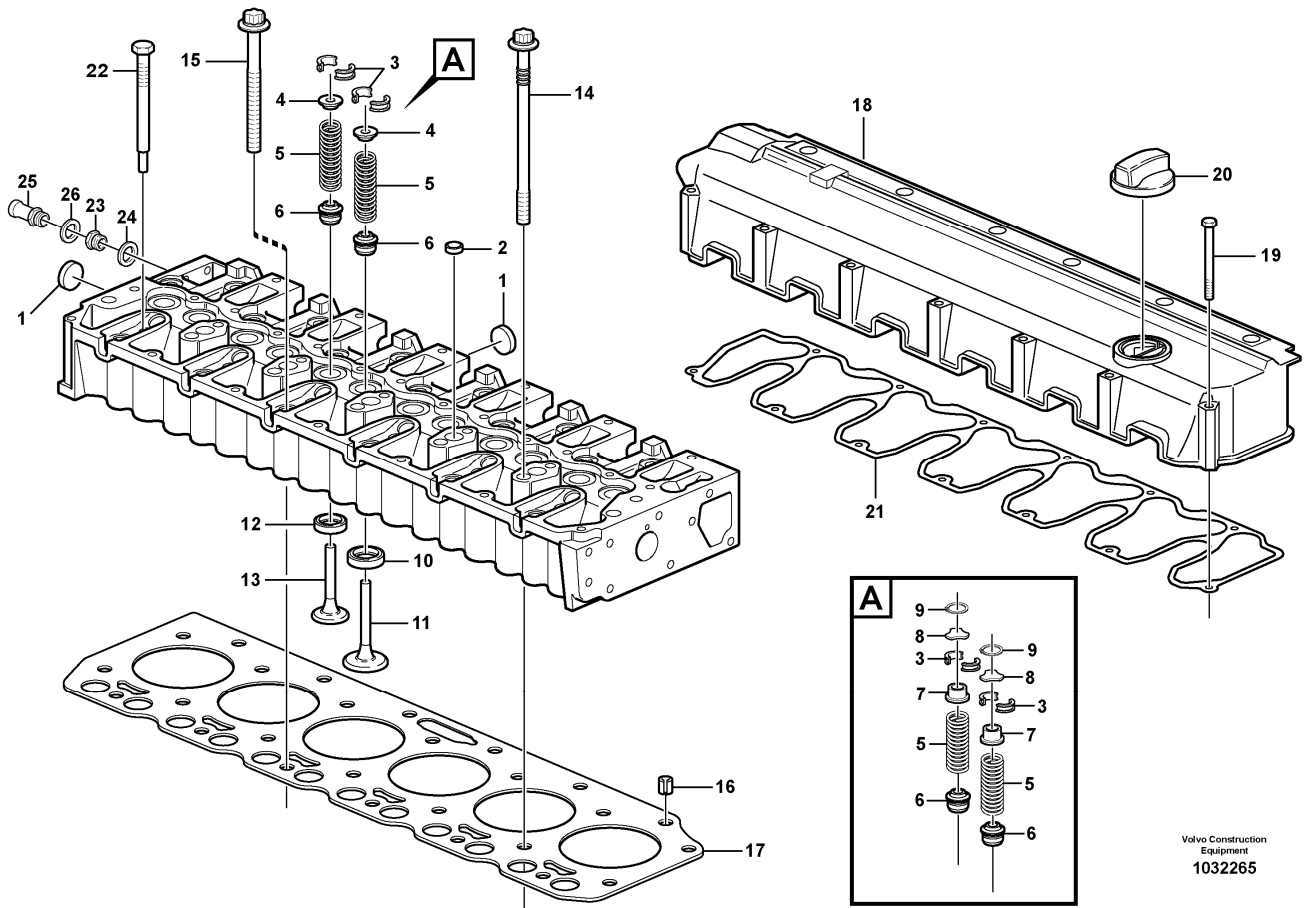

Date: 2014/1/24	Image id: 1032265	Catalogue: 20009	Model: L60E OR
Brand: Volvo	Serial: 1004-99999	Group/Section: 211/100	Title: Cylinder head

Volvo Construction
Equipment
1032265

Section option	Kit	Option description
VOE11172410		Engine VOLVO D6D LCE2

Pos	Part	Q1	Q2	Q3	Q4	Q5	PS	Kit	Description	Option(s)	Remark
	VOE20747867	1							Cylinder head		(VOE20498711)ENG - 01031803
	VOE20747867	1							Cylinder head		ENG 1031804 - 2006/01
	VOE21055823	1							Cylinder head		ENG 2006/02 -
1	VOE20412745	5							•Core plug		
2	VOE20412733	5							•Core plug		
3	VOE20459857	24							•Valve sleeve		
4	VOE20535037	12							•Washer		ENG - 2006/01
5	VOE20459851	12							•Valve spring		
6	VOE20459855	12							•Valve seal		
7	VOE20840747	12							•Spring Disc		ENG 2006/02 -