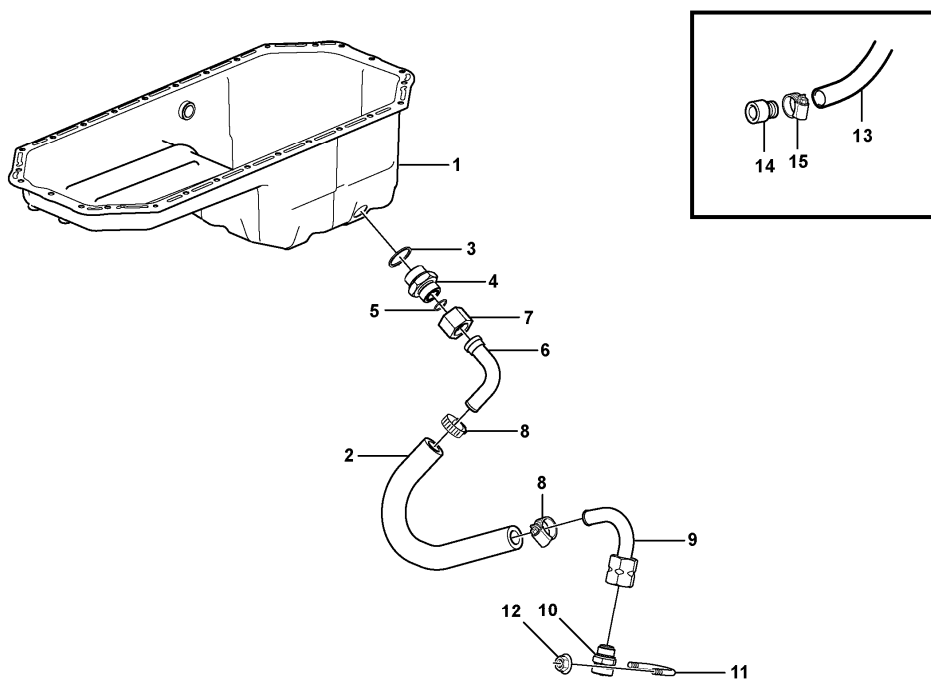

Date: 2014/1/24	Image id: 1019351	Catalogue: 20009	Model: L60E OR
Brand: Volvo	Serial: 1004-99999	Group/Section: 217/150	Title: Drain line, oil sump

Volvo Construction
Equipment
1019351

Section option	Kit	Option description
VOE33750		Wheel Loader

Pos	Part	Q1	Q2	Q3	Q4	Q5	PS	Kit	Description	Option(s)	Remark
1		1							Oil Pan		See ref 217/100
2	VOE990769	REQ					SE		Hose		L = 430 MM
3	VOE13947630	1							Gasket		
4	VOE11163064	1							Nipple		
5	VOE990740	1							O-ring		
6	VOE11410190	1							Drain tube		
7	VOE13933877	1							Fitting nut		
8	VOE943473	2							Hose clamp		
9	VOE11173508	1							Drain tube		
10	VOE11054692	1							Valve		
11	VOE11130269	1							Clamp		
12	VOE948645	2							Flange lock nut