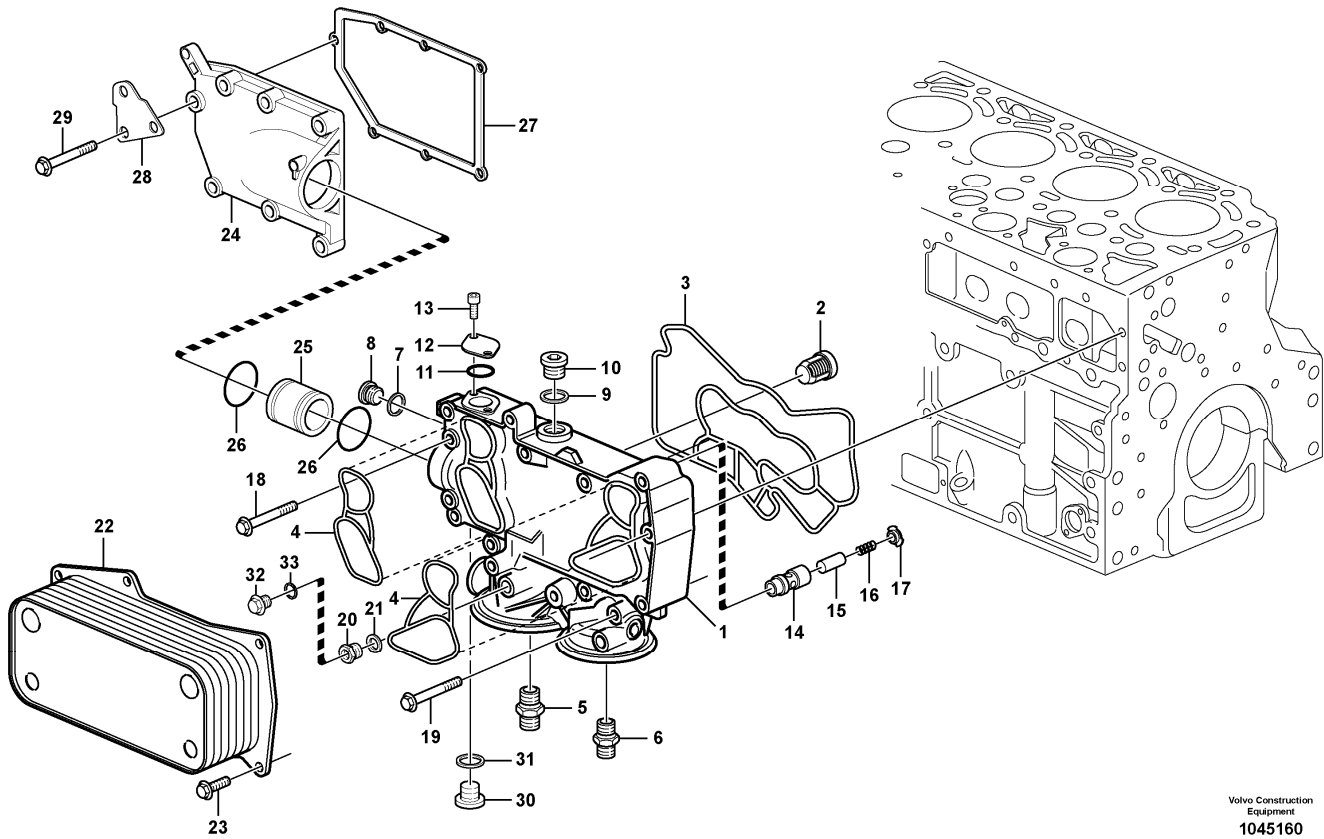

Date: 2014/1/24	Image id: 1045160	Catalogue: 20009	Model: L60E OR
Brand: Volvo	Serial: 1004-99999	Group/Section: 223/100	Title: Oil cooler

Volvo Construction
Equipment
1045160

Section option	Kit	Option description
VOE11172410		Engine VOLVO D6D LCE2

Pos	Part	Q1	Q2	Q3	Q4	Q5	PS	Kit	Description	Option(s)	Remark
1	VOE21099784	1							Oil cooler		
2	VOE20459204	1							•Valve		
3	VOE20459203	1							•Gasket		
4	VOE20459202	2							•Gasket		
5	VOE20459201	1							•Nipple		
6	VOE20459200	1							•Nipple		
7	VOE13947622	1							•Plane gasket		
8	VOE20502245	1							•Screw plug		
9	VOE13947628	1							•Plane gasket		
10	VOE20459195	1							•Plug		
10	VOE20496519	1							Nipple		
11	VOE20405599	1							•Sealing ring