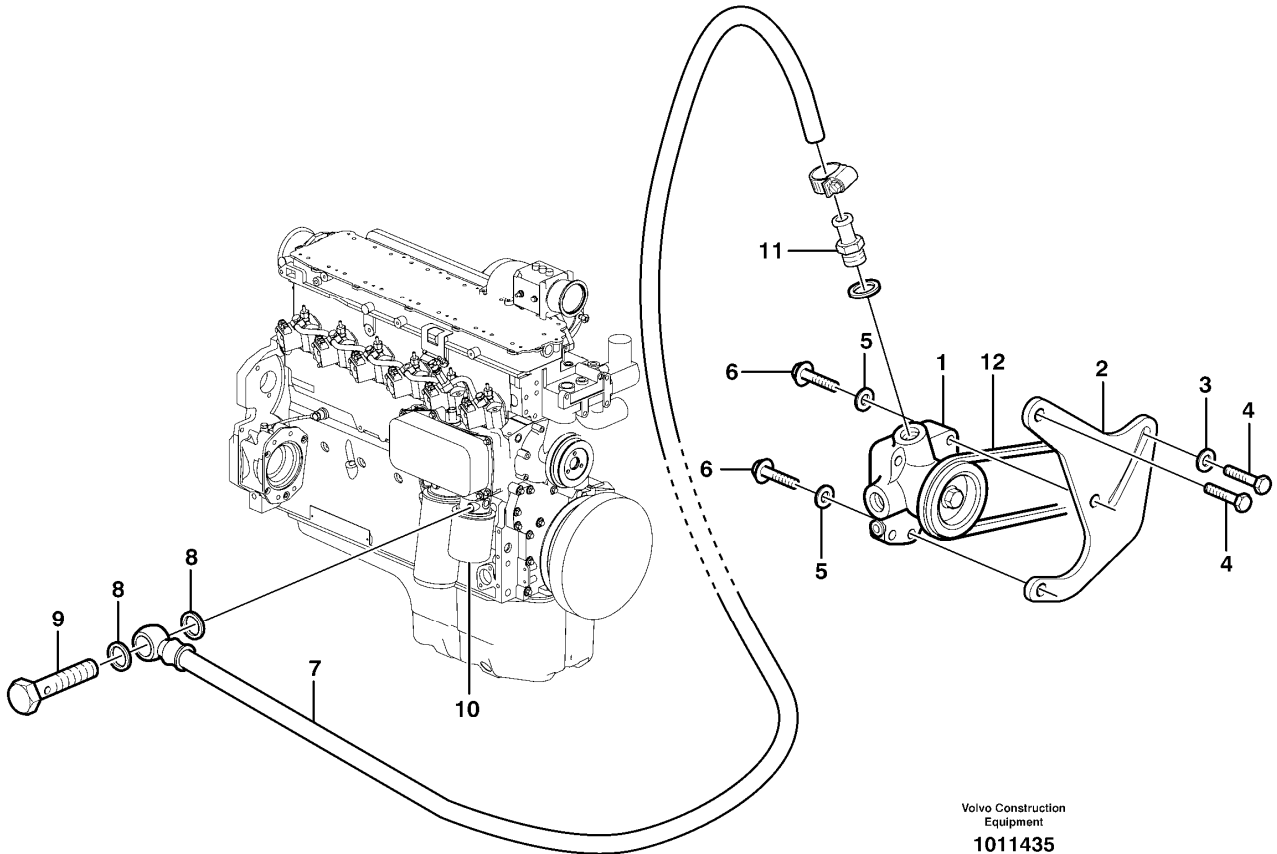

Date: 2014/1/24	Image id: 1011435	Catalogue: 20009	Model: L60E OR
Brand: Volvo	Serial: 1004-99999	Group/Section: 233/100	Title: Fuel pump

Section option	Kit	Option description
VOE11172410		Engine VOLVO D6D LCE2

Pos	Part	Q1	Q2	Q3	Q4	Q5	PS	Kit	Description	Option(s)	Remark
1	VOE20497044	1							Fuel pump		
2	VOE20880927	1							Bracket		(VOE20460032)ENG - 01099408
2	VOE20880927	1							Bracket		ENG 01099409 -
3	VOE20405734	1							Washer		
4	VOE20441860	2							Screw		(VOE20498595)
5	VOE20460063	2							Spring washer		
6	VOE13949578	2							Screw		
7	VOE20460044	1							Fuel pipe		
8	VOE976929	2							Gasket		
9	VOE7025167	1							Hollow screw