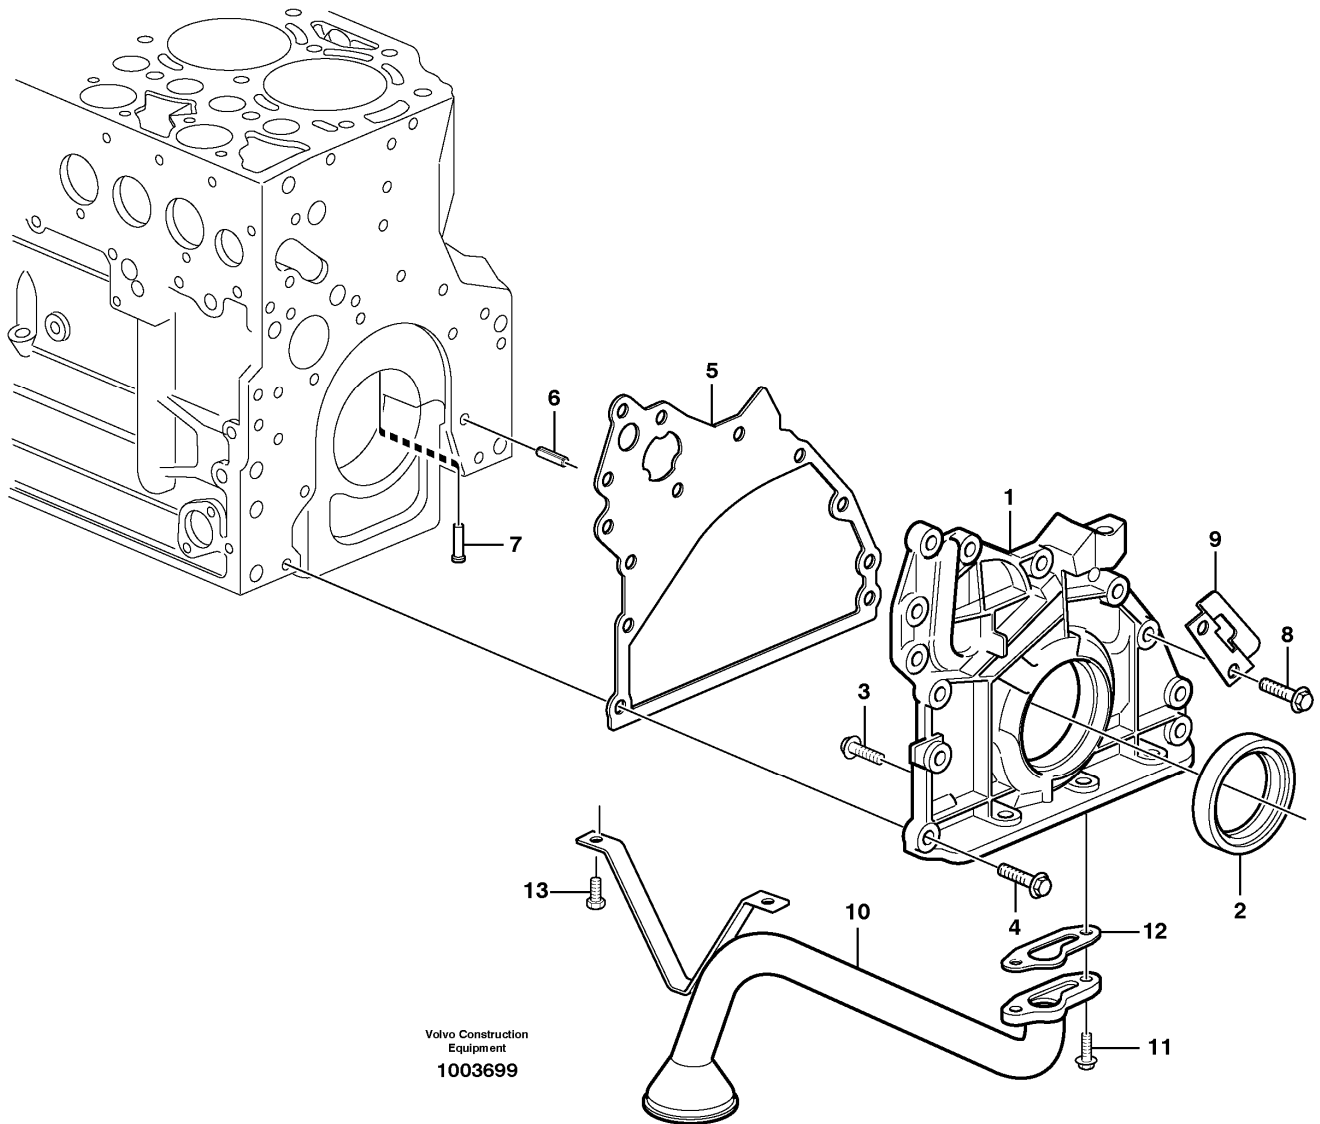

Date: 2014/1/24	Image id: 1003699	Catalogue: 20009	Model: L60E OR
Brand: Volvo	Serial: 1004-99999	Group/Section: 221/100	Title: Lubricating oil system

Section option	Kit	Option description
VOE11172410		Engine VOLVO D6D LCE2

Pos	Part	Q1	Q2	Q3	Q4	Q5	PS	Kit	Description	Option(s)	Remark
1	VOE20502113	1					SS		Oil pump		ENG - 912541
	VOE20574451	1							Oil Pump		ENG 912542 -
2	VOE20459168	1							•Crankshaft seal		
3	VOE20451738	8							•Screw		
4	VOE20412324	10							Screw		
5	VOE20537029	1							Gasket		(VOE20459161)