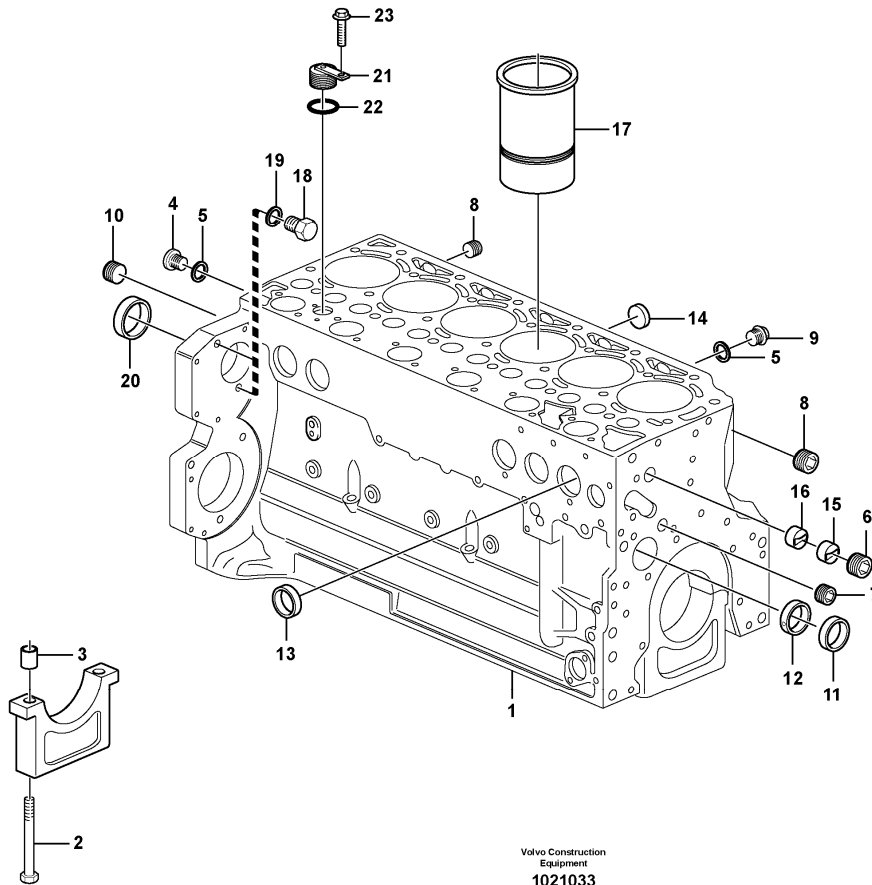

Date: 2014/1/24	Image id: 1021033	Catalogue: 20009	Model: L60E OR
Brand: Volvo	Serial: 1004-99999	Group/Section: 212/100	Title: Cylinder block

Section option	Kit	Option description
VOE11172410		Engine VOLVO D6D LCE2

Pos	Part	Q1	Q2	Q3	Q4	Q5	PS	Kit	Description	Option(s)	Remark
1	VOE20533309	1					SS		Cylinder Block		ENG - 01060658
1	VOE20785815	1					SS		Cylinder Block		ENG 01060659 - 01099383
1	VOE21009708	1							Crankcase		ENG 01099384 -
2	VOE20460006	14							•Screw		ENG - 01099383
3	VOE20460001	14							•Bushing		ENG - 01099383
4	VOE945065	1							•Plug		
5	VOE13969011	3							•Gasket		
6	VOE20405717	1							•Plug		
7	VOE20405719	1							•Plug		ENG - 01099383
8	VOE20508600	2							•Plug		
9	VOE20405716	2							•Plug