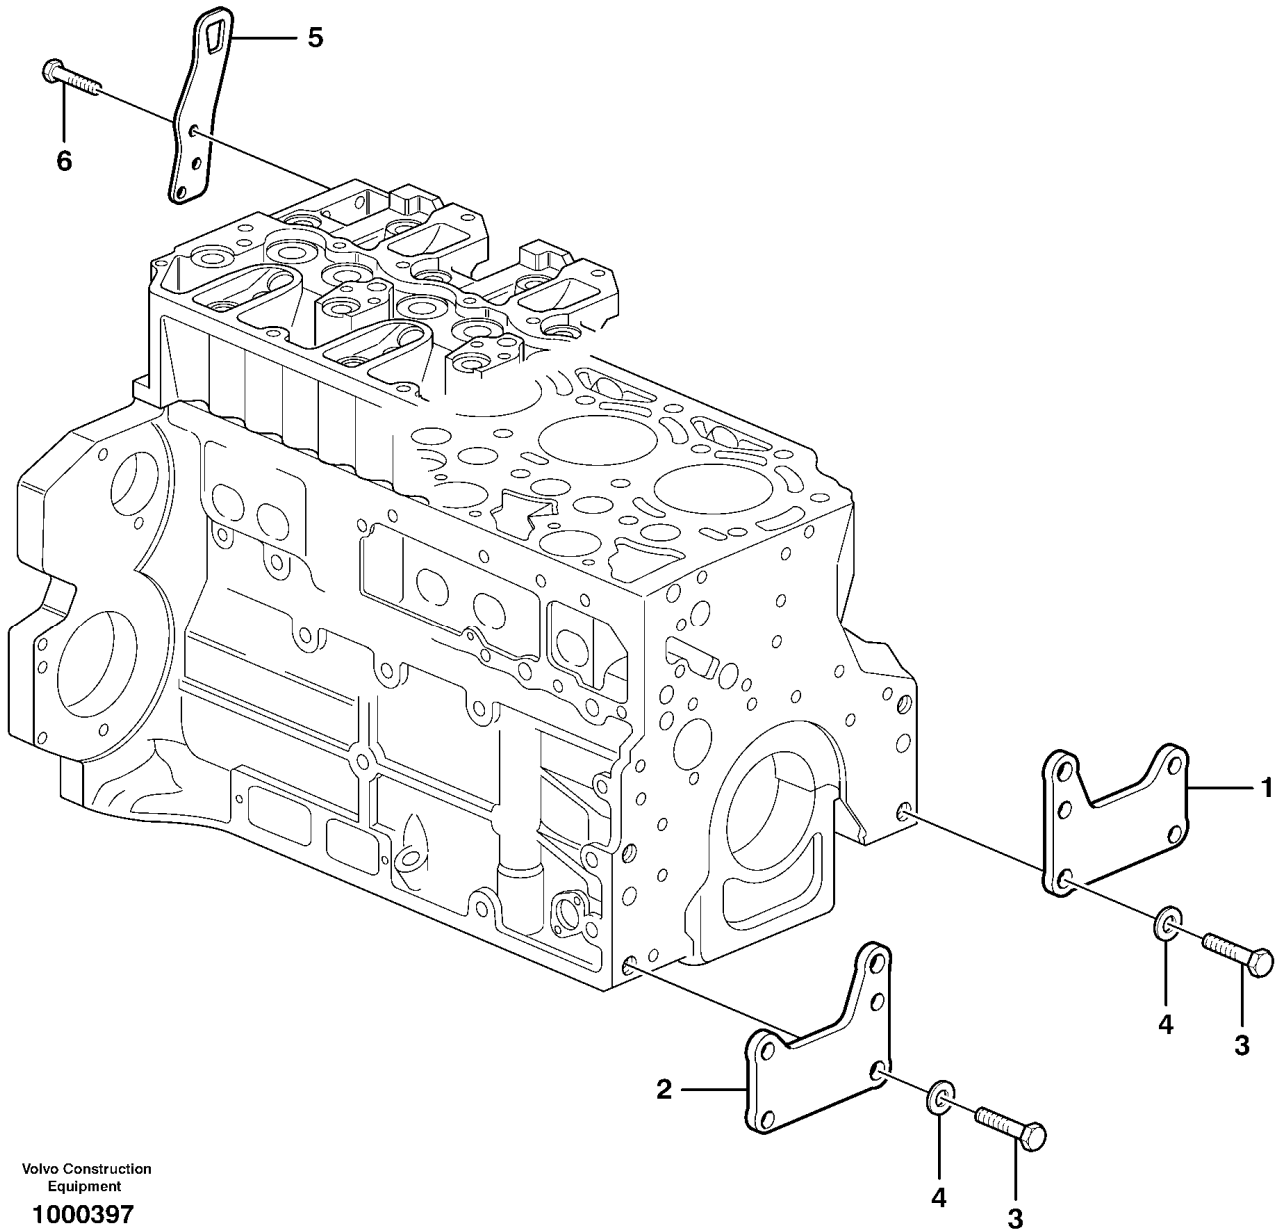

Date: 2014/1/24	Image id: 1000397	Catalogue: 20009	Model: L60E OR
Brand: Volvo	Serial: 1004-99999	Group/Section: 218/150	Title: Engine mounting 11172410

Pos	Part	Q1	Q2	Q3	Q4	Q5	PS	Kit	Description	Option(s)	Remark
1	VOE20723978	1							Bracket		
2	VOE20723984	1							Bracket		
3	VOE20535027	4							Screw		
4	VOE20405606	4							Washer		
5	VOE20450854	2					OP		Lifting eye		
6	VOE20450756	6							Screw