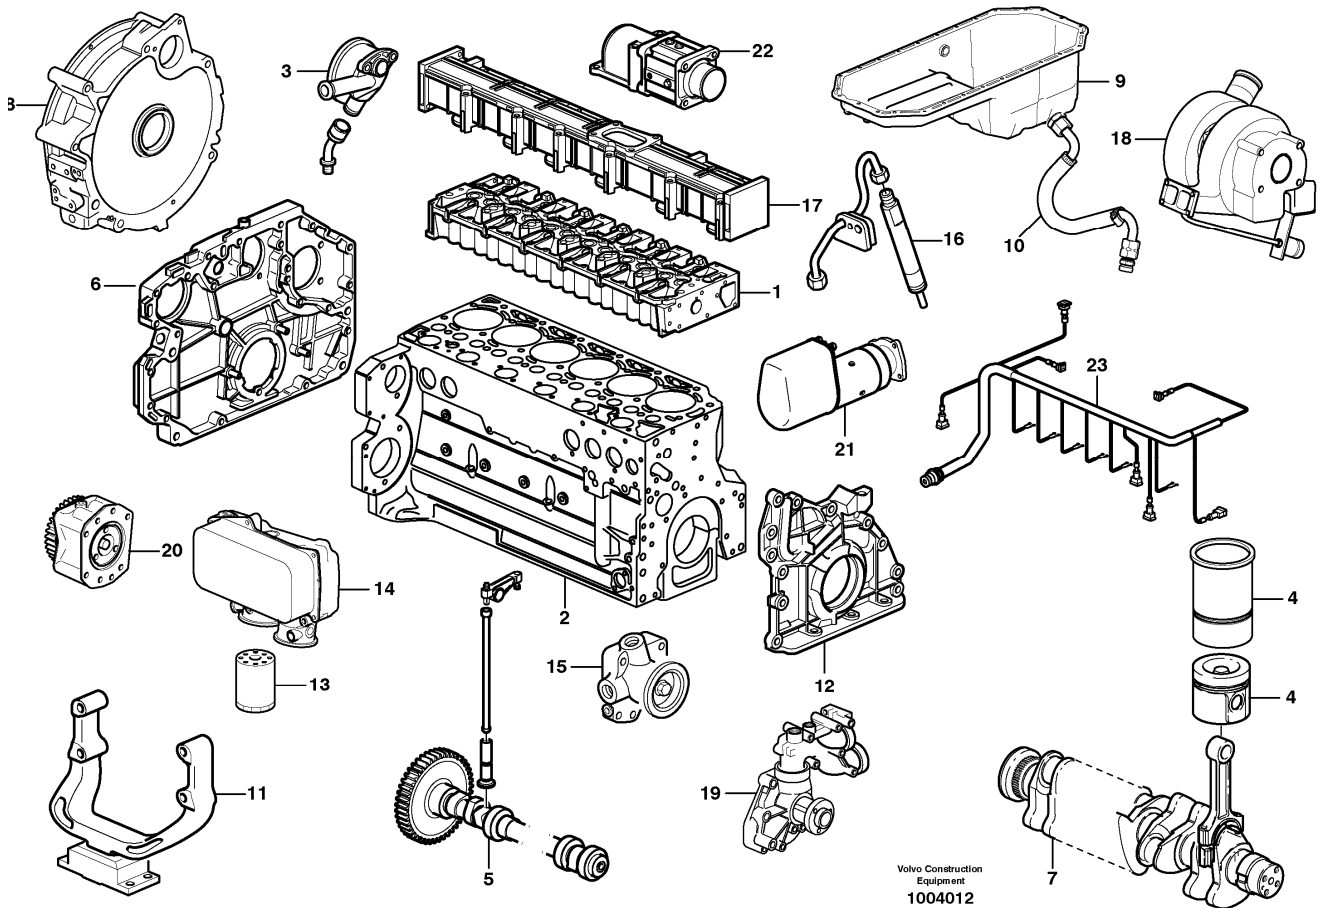

Date: 2014/1/24	Image id: 1004012	Catalogue: 20009	Model: L60E OR
Brand: Volvo	Serial: 1004-99999	Group/Section: 210/100	Title: Engine

Section option	Kit	Option description
VOE11172410		Engine VOLVO D6D LCE2

Pos	Part	Q1	Q2	Q3	Q4	Q5	PS	Kit	Description	Option(s)	Remark
	VOE11172410	1							Engine		D6DLCE2
1		1							•Cylinder head		See ref 211/100
2		1							•Cylinder block		See ref 212/100
3		1							•Crankcase ventilation		See ref 212/150
4		6							•Cylinder Liner And Piston		See ref 213/100
5		1							•Valve mechanism		See ref 214/100
6		1							•Timing gear casing		See ref 215/100
7		1							•Crankshaft		See ref 216/100
8		1							•Flywheel housing		See ref 216/150
9		1							•Oil sump		See ref 217/100
10		1							•Oil Draining		See ref 217/150