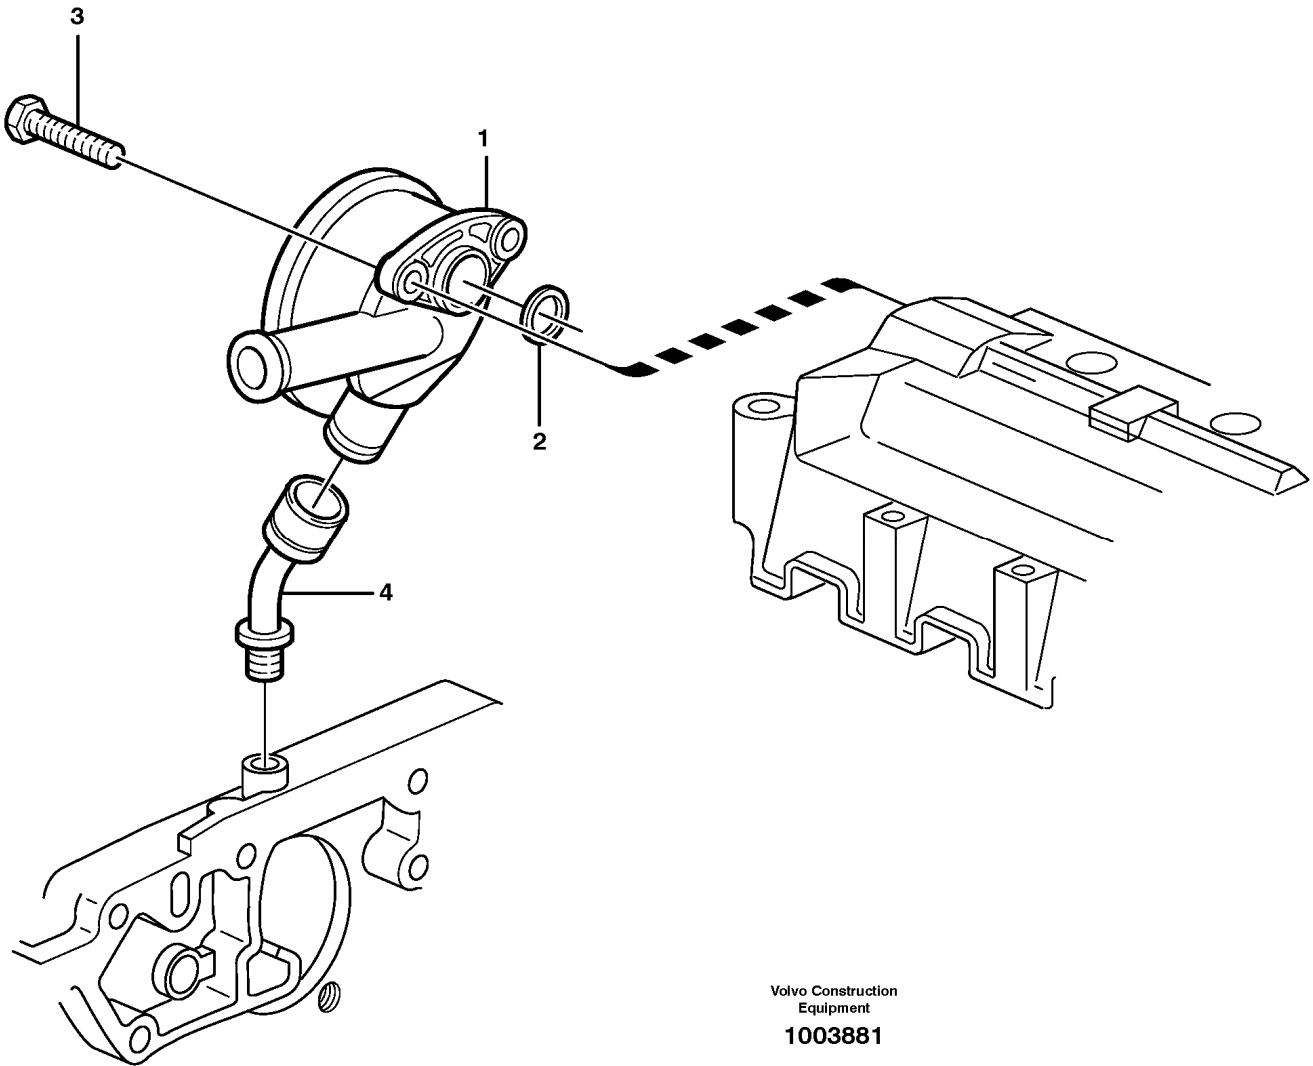

Date: 2014/1/24	Image id: 1003881	Catalogue: 20009	Model: L60E OR
Brand: Volvo	Serial: 1004-99999	Group/Section: 212/150	Title: Crankcase ventilation

Section option	Kit	Option description
VOE11172410		Engine VOLVO D6D LCE2

Pos	Part	Q1	Q2	Q3	Q4	Q5	PS	Kit	Description	Option(s)	Remark
1	VOE20405626	1							Regulator		
2	VOE20405627	1							Gasket		
3	VOE20450728	2							Bolt		
4	VOE20405938	1							Connector