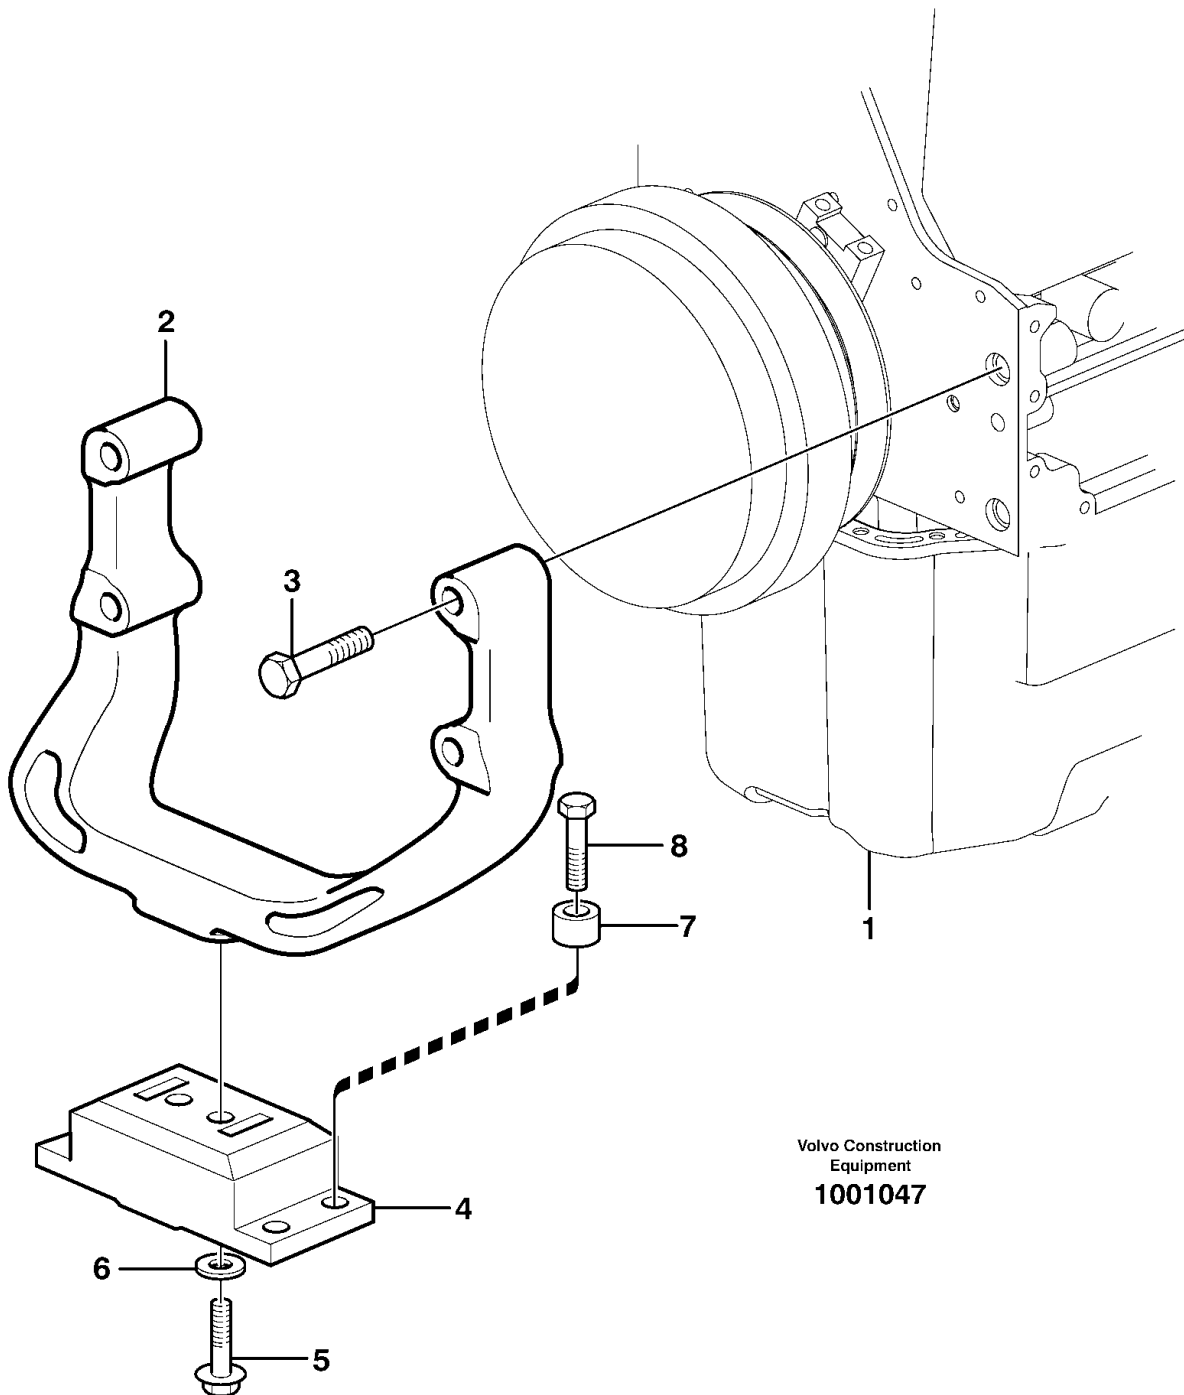

Date: 2014/1/24	Image id: 1001047	Catalogue: 20009	Model: L60E OR
Brand: Volvo	Serial: 1004-99999	Group/Section: 218/100	Title: Engine mounting

Volvo Construction
Equipment
1001047

Section option	Kit	Option description
VOE33750		Wheel Loader

Pos	Part	Q1	Q2	Q3	Q4	Q5	PS	Kit	Description	Option(s)	Remark