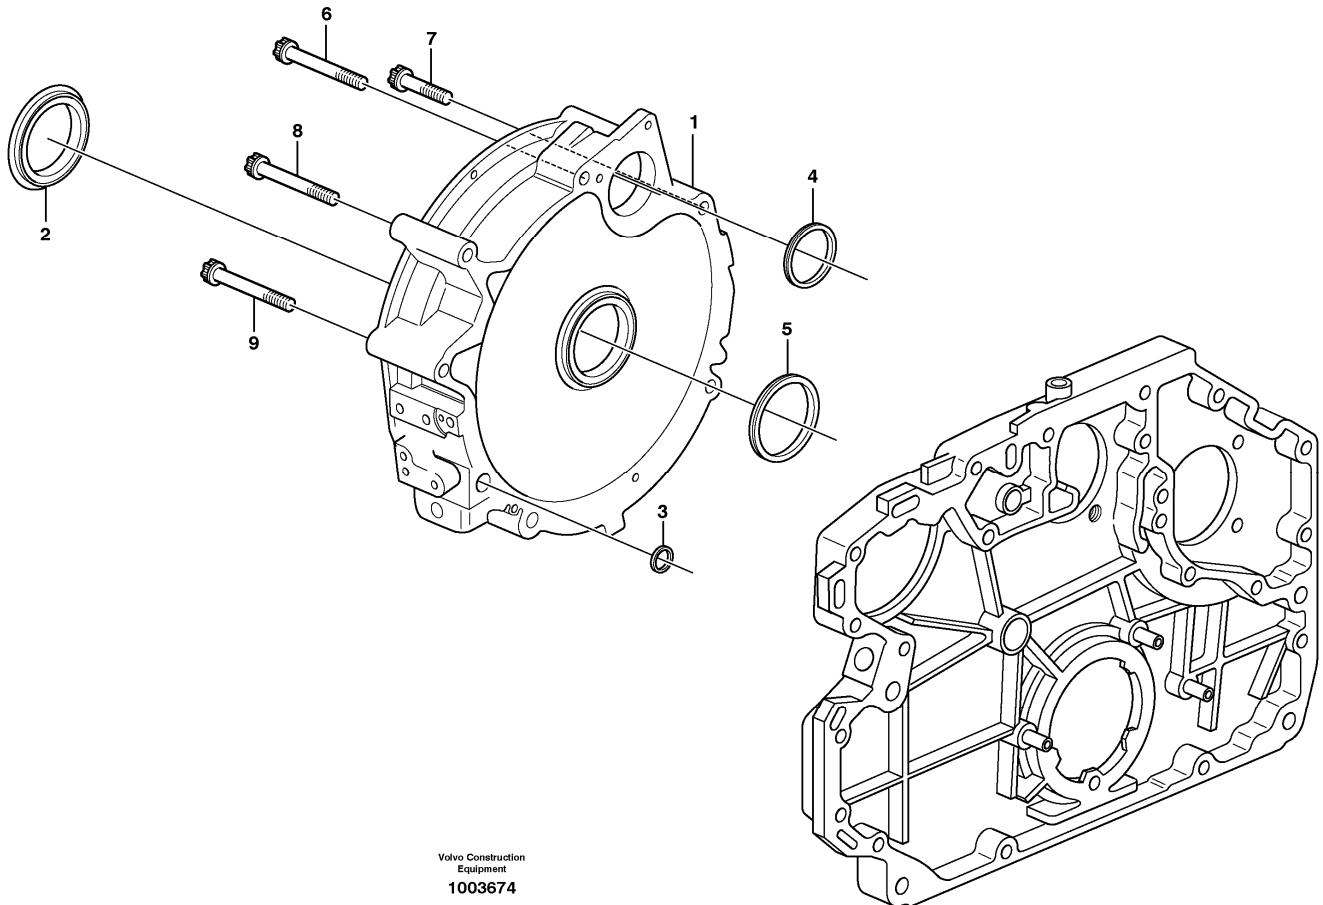

Date: 2014/1/24	Image id: 1003674	Catalogue: 20009	Model: L60E OR
Brand: Volvo	Serial: 1004-99999	Group/Section: 216/150	Title: Flywheel housing

Section option	Kit	Option description
VOE11172410		Engine VOLVO D6D LCE2

Pos	Part	Q1	Q2	Q3	Q4	Q5	PS	Kit	Description	Option(s)	Remark
1	VOE20459987	1							Flywheel housing		
2	VOE20450784	1							•Labyrinth ring		(VOE11700592)
3	VOE20459993	4							O-ring		
4	VOE20459994	1							Sealing ring		
5	VOE20450786	1							Sealing ring		(VOE11700599)
6	VOE20459991	3							Screw		
7	VOE20460931	1							Screw		
8	VOE20459995	4							Screw		
9	VOE20459996	1							Screw