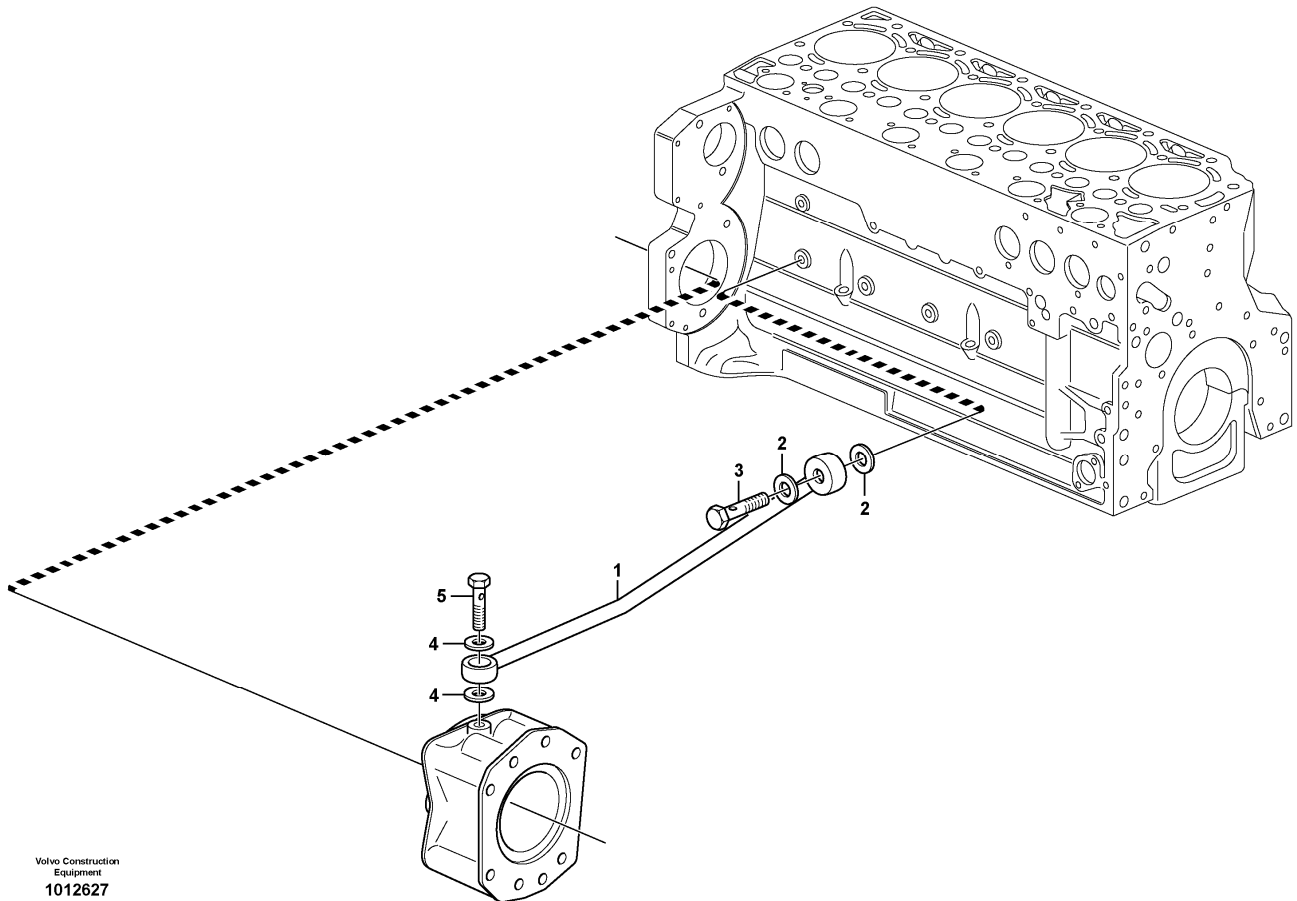

Date: 2014/1/24	Image id: 1012627	Catalogue: 20009	Model: L60E OR
Brand: Volvo	Serial: 1004-99999	Group/Section: 221/200	Title: Lubricating oil system

Pos	Part	Q1	Q2	Q3	Q4	Q5	PS	Kit	Description	Option(s)	Remark
1	VOE20459170	1							Oil pipe		
2	VOE13947621	2							Plane gasket		
3	VOE20460936	1							Hollow screw		
4	VOE13947281	2							Gasket		
5	VOE7025167	1							Hollow screw		(VOE20460231)