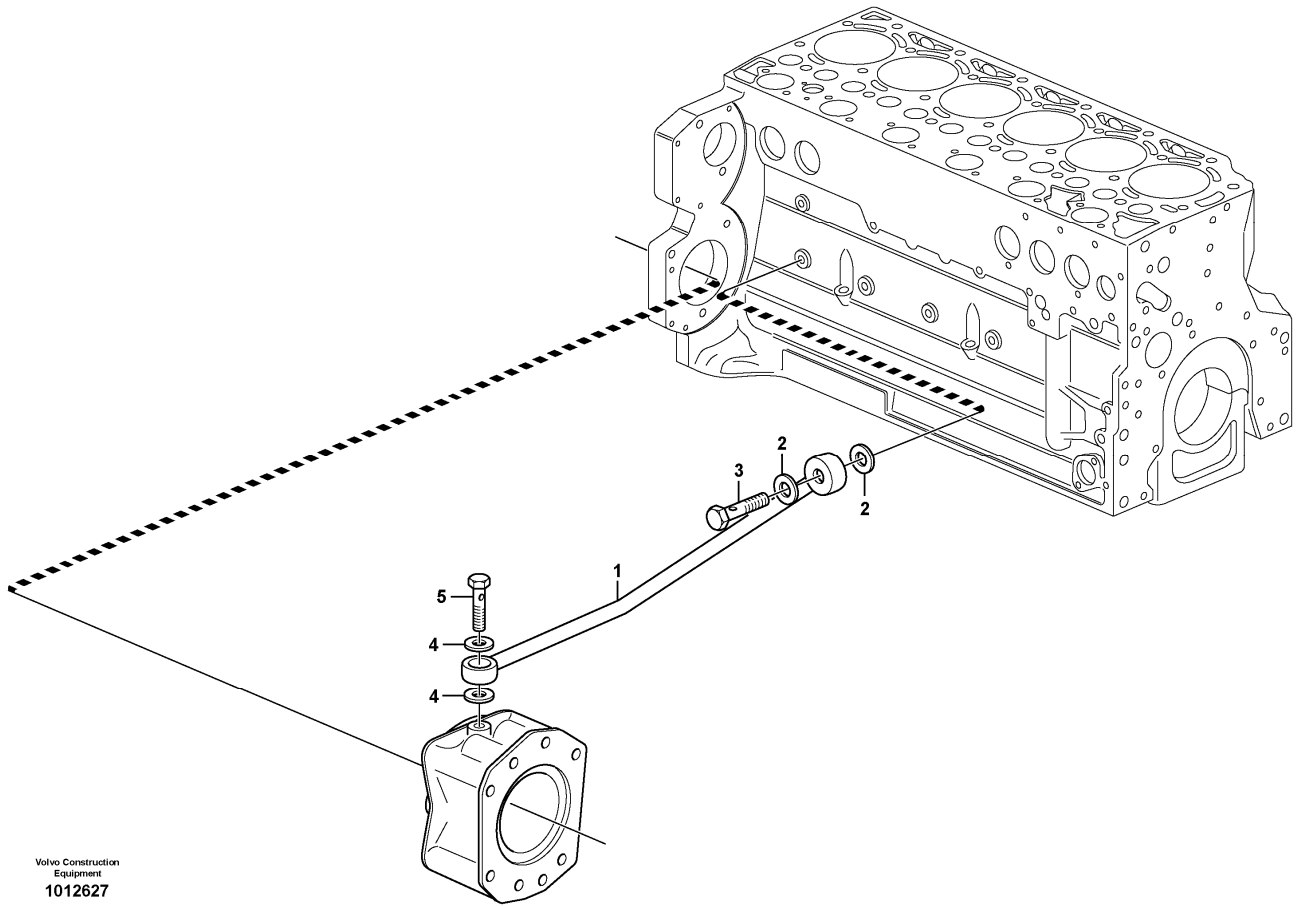

Date: 2014/1/24	Image id: 1012627	Catalogue: 20009	Model: L60E
Brand: Volvo	Serial: 1001-3355, 60001-61214, 70001-70530	Group/Section: 221/200	Title: Lubricating oil system

Pos	Part	Q1	Q2	Q3	Q4	Q5	PS	Kit	Description	Option(s)	Remark
1	VOE20459170	1							Oil pipe		
2	VOE13947621	2							Plane gasket		
3	VOE20460936	1							Hollow screw		
4	VOE13947281	2							Gasket		
5	VOE7025167	1							Hollow screw		(VOE20460231)