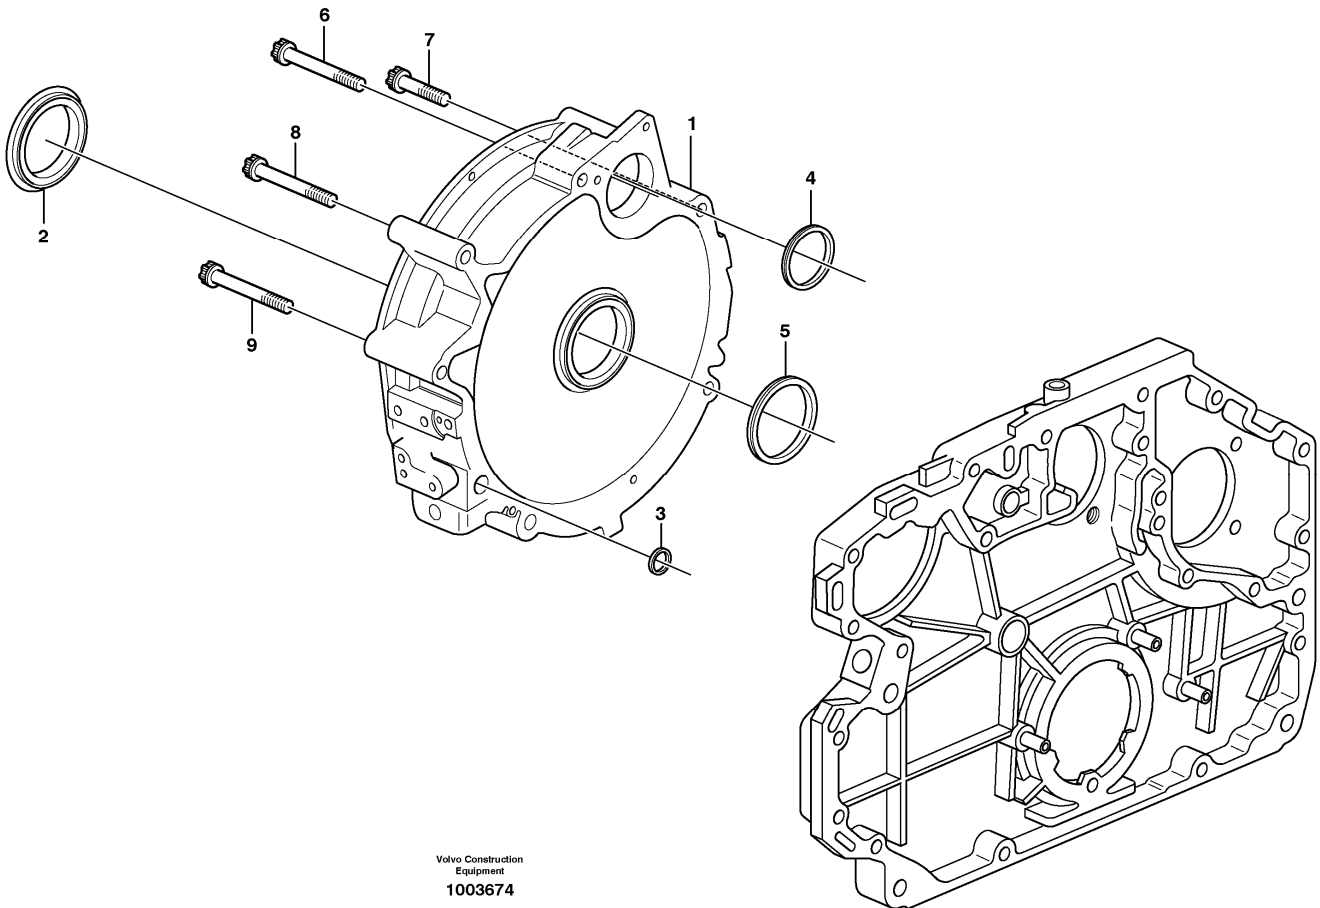

Date: 2014/1/24	Image id: 1003674	Catalogue: 20009	Model: L60E
Brand: Volvo	Serial: 1001-3355, 60001-61214, 70001-70530	Group/Section: 216/150	Title: Flywheel housing

Section option	Kit	Option description
VOE11172410		Engine VOLVO D6D LCE2

Pos	Part	Q1	Q2	Q3	Q4	Q5	PS	Kit	Description	Option(s)	Remark
1	VOE20459987	1							Flywheel housing		
2	VOE20450784	1							•Labyrinth ring		(VOE11700592)
3	VOE20459993	4							O-ring		
4	VOE20459994	1							Sealing ring		
5	VOE20450786	1							Sealing ring		(VOE11700599)
6	VOE20459991	3							Screw		
7	VOE20460931	1							Screw		
8	VOE20459995	4							Screw		
9	VOE20459996	1							Screw