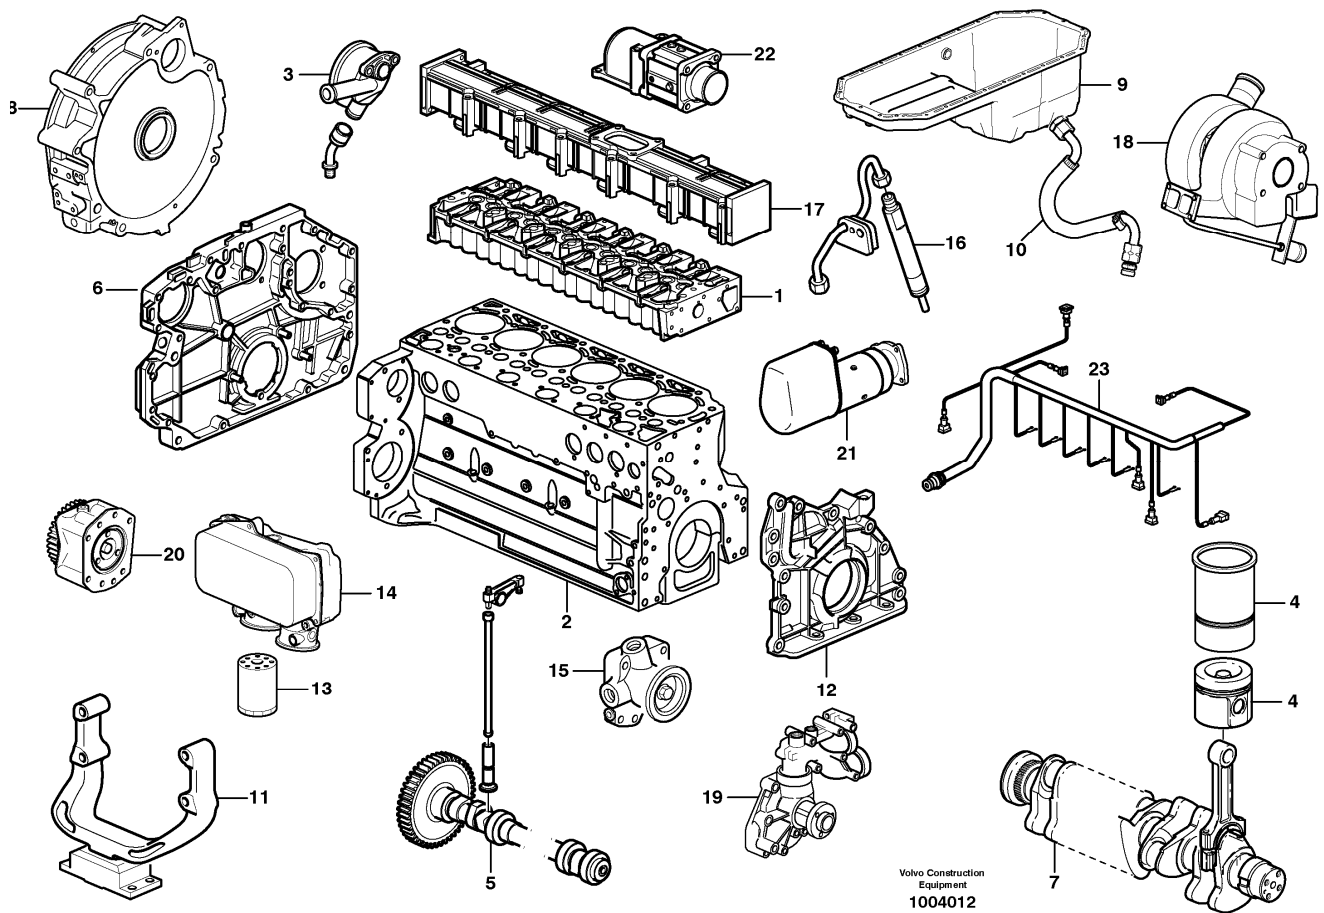

Date: 2014/1/24	Image id: 1004012	Catalogue: 20009	Model: L60E
Brand: Volvo	Serial: 1001-3355, 60001-61214, 70001-70530	Group/Section: 210/100	Title: Engine

Section option	Kit	Option description
VOE11172410		Engine VOLVO D6D LCE2

Pos	Part	Q1	Q2	Q3	Q4	Q5	PS	Kit	Description	Option(s)	Remark
	VOE11172410	1							Engine		D6DLCE2
1		1							•Cylinder head		See ref 211/100
2		1							•Cylinder block		See ref 212/100
3		1							•Crankcase ventilation		See ref 212/150
4		6							•Cylinder Liner And Piston		See ref 213/100
5		1							•Valve mechanism		See ref 214/100
6		1							•Timing gear casing		See ref 215/100
7		1							•Crankshaft		See ref 216/100
8		1							•Flywheel housing		See ref 216/150