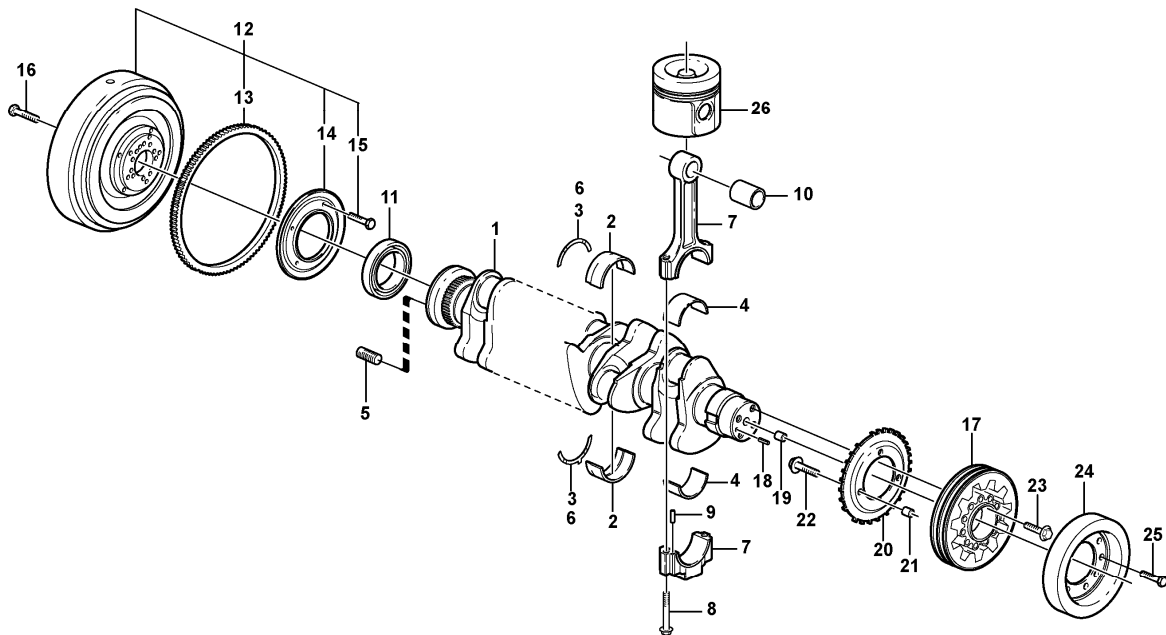

Date: 2014/1/24	Image id: 1021711	Catalogue: 20009	Model: L60E
Brand: Volvo	Serial: 1001-3355, 60001-61214, 70001-70530	Group/Section: 216/100	Title: Crankshaft and related parts

Volvo Construction
Equipment
1021711

Section option	Kit	Option description
VOE11172410		Engine VOLVO D6D LCE2

Pos	Part	Q1	Q2	Q3	Q4	Q5	PS	Kit	Description	Option(s)	Remark
1	VOE20459146	1							Crankshaft		ENG - 851836
	VOE20769707	1					SS		Crankshaft		ENG 851837 - 1032859
	VOE21351400	1							Crankshaft		(VOE20785969)ENG 1032860 - 1099383
	VOE21351400	1							Crankshaft		(VOE20892713)ENG 1099384 -
2	VOE20459140	7							Main bearing		STD 84,00 MM
	VOE20459139	7							Main Bearing		U SZ 83,75 MM
3	VOE20459149	REQ							Thrust washer		STD WID 14 MM THICK 2,0 MM
	VOE20459148	REQ							Thrust Washer		WID 14 MM THICK 2,2