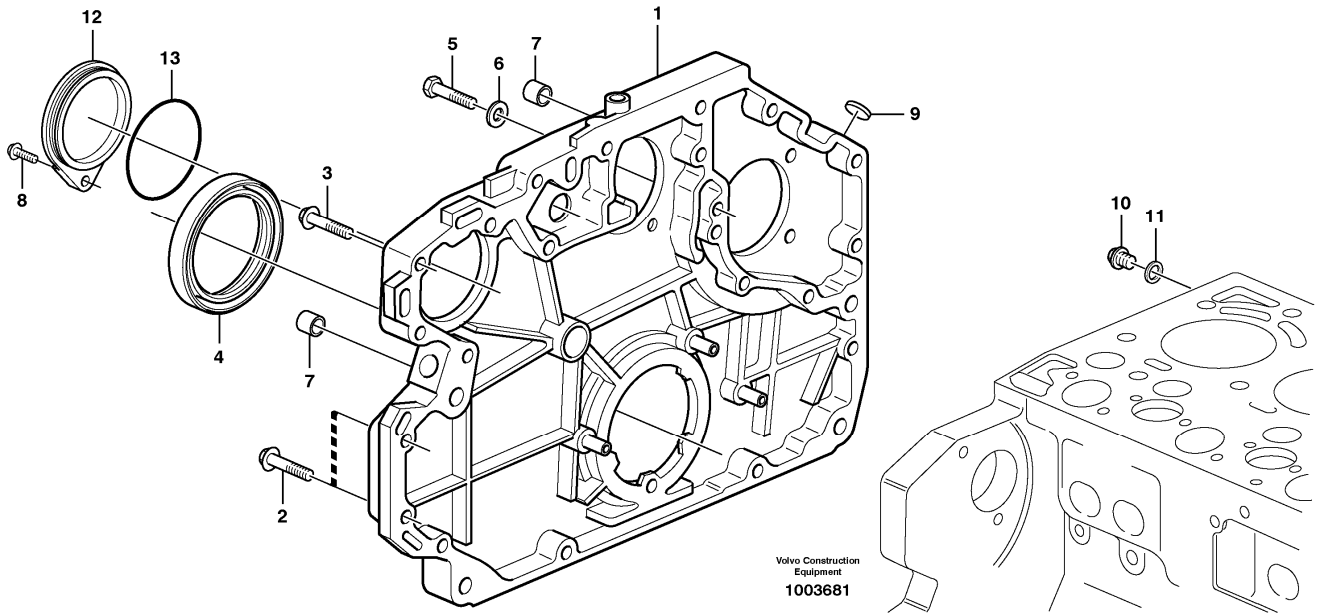

Date: 2014/1/24	Image id: 1003681	Catalogue: 20009	Model: L60E
Brand: Volvo	Serial: 1001-3355, 60001-61214, 70001-70530	Group/Section: 215/100	Title: Timing gear casing and gears

Section option	Kit	Option description
VOE11172410		Engine VOLVO D6D LCE2

Pos	Part	Q1	Q2	Q3	Q4	Q5	PS	Kit	Description	Option(s)	Remark
1	VOE20918119	1							Tmg Gear Casing		
2	VOE20412324	12							Screw		
3	VOE20450801	3							Screw		
4	VOE20929860	1							Crankshaft Seal		
5	VOE20405653	2					SS		Screw		E PROD
6	VOE13955900	2							Washer		E PROD
7	VOE20405646	2							Bushing		ENG - 920347
7	VOE20585971	2							Bushing		ENG 920348 -
8	VOE20405672	1							Screw		
9	VOE20405605	1							Cover		
10	VOE960630	2							Plug		
11	VOE13947621	2							Plane gasket		
12	VOE20405740	1							Cover		(VOE20459901)
13	VOE20405652	1							Sealing ring