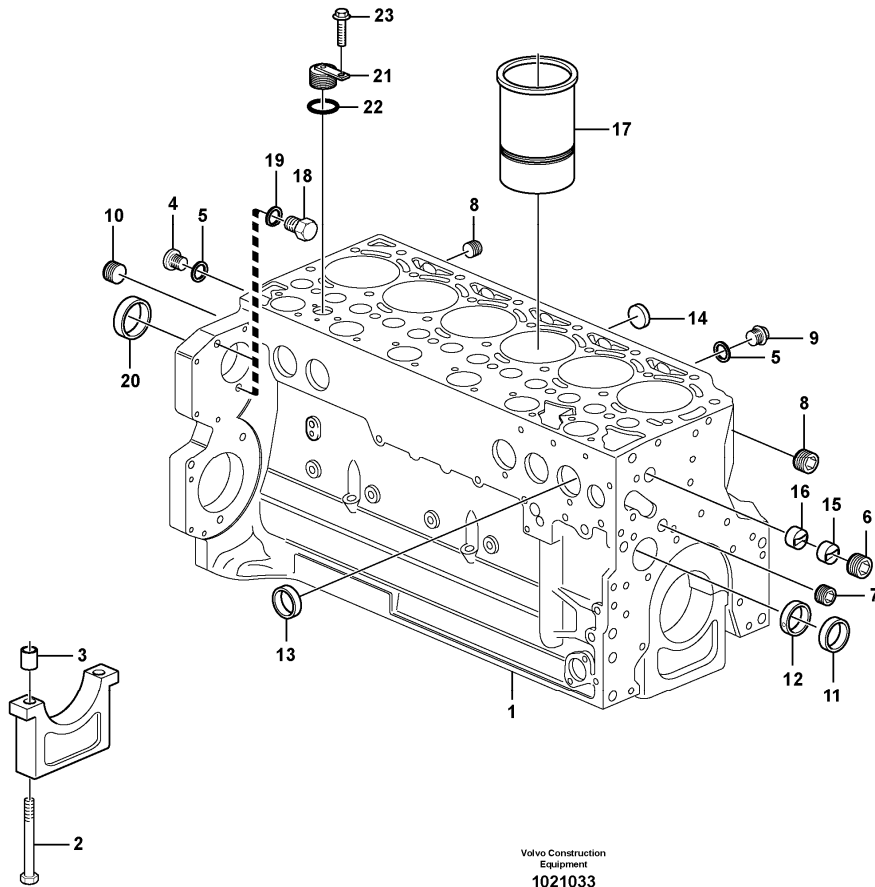

Date: 2014/1/24	Image id: 1021033	Catalogue: 20009	Model: L60E
Brand: Volvo	Serial: 1001-3355, 60001-61214, 70001-70530	Group/Section: 212/100	Title: Cylinder block

Section option	Kit	Option description
VOE11172410		Engine VOLVO D6D LCE2

Pos	Part	Q1	Q2	Q3	Q4	Q5	PS	Kit	Description	Option(s)	Remark
1	VOE20533309	1					SS		Cylinder Block		ENG - 01060658
1	VOE20785815	1					SS		Cylinder Block		ENG 01060659 - 01099383
1	VOE21009708	1							Crankcase		ENG 01099384 -
2	VOE20460006	14							•Screw		ENG - 01099383
3	VOE20460001	14							•Bushing		ENG - 01099383
4	VOE945065	1							•Plug		
5	VOE13969011	3							•Gasket		
6	VOE20405717	1							•Plug		
7	VOE20405719	1							•Plug		ENG - 01099383
8	VOE20508600	2							•Plug