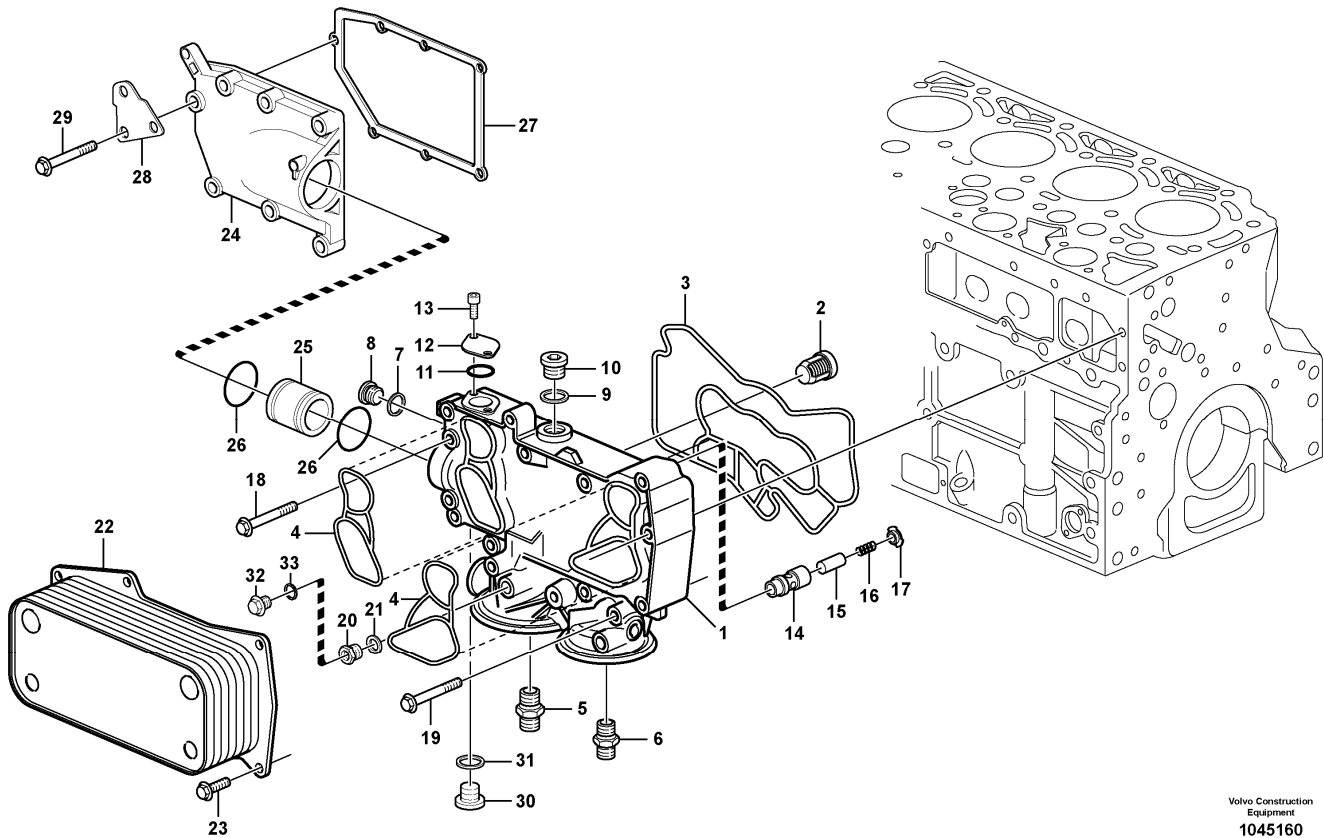

Date: 2014/1/24	Image id: 1045160	Catalogue: 20009	Model: L60E
Brand: Volvo	Serial: 1001-3355, 60001-61214, 70001-70530	Group/Section: 223/100	Title: Oil cooler

Volvo Construction
Equipment
1045160

Section option	Kit	Option description
VOE11172410		Engine VOLVO D6D LCE2

Pos	Part	Q1	Q2	Q3	Q4	Q5	PS	Kit	Description	Option(s)	Remark
1	VOE21099784	1							Oil cooler		
2	VOE20459204	1							•Valve		
3	VOE20459203	1							•Gasket		
4	VOE20459202	2							•Gasket		
5	VOE20459201	1							•Nipple		
6	VOE20459200	1							•Nipple		
7	VOE13947622	1							•Plane gasket		
8	VOE20502245	1							•Screw plug		
9	VOE13947628	1							•Plane gasket		
10	VOE20459195	1							•Plug