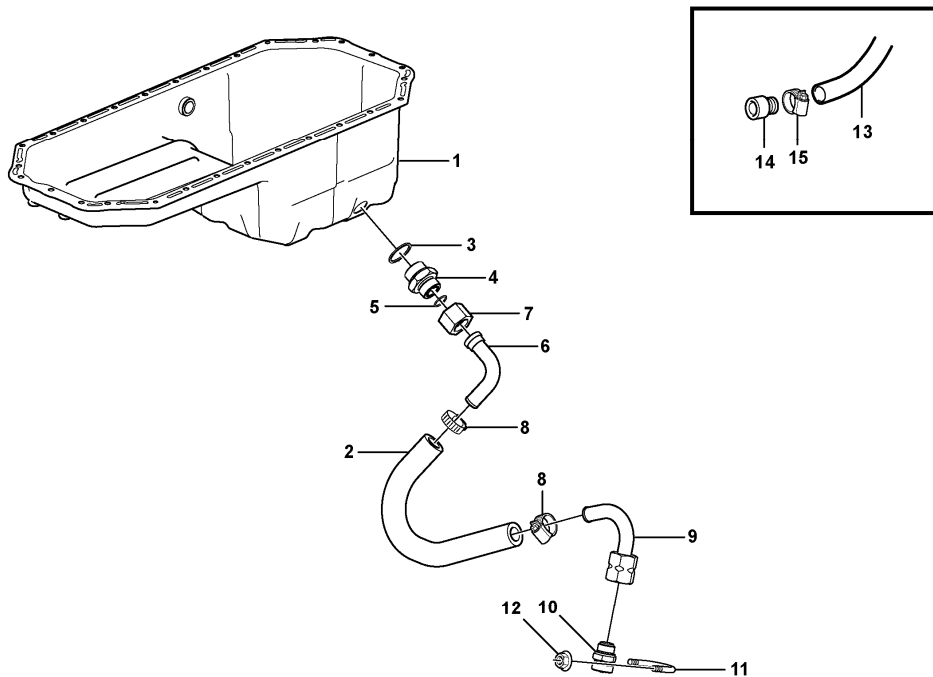

Date: 2014/1/24	Image id: 1019351	Catalogue: 20009	Model: L60E
Brand: Volvo	Serial: 1001-3355, 60001-61214, 70001-70530	Group/Section: 217/150	Title: Drain line, oil sump

Volvo Construction
Equipment
1019351

Section option	Kit	Option description
VOE33750		Wheel Loader

Pos	Part	Q1	Q2	Q3	Q4	Q5	PS	Kit	Description	Option(s)	Remark
1		1							Oil Pan		See ref 217/100
2	VOE990769	REQ					SE		Hose		L = 430 MM
3	VOE13947630	1							Gasket		
4	VOE11163064	1							Nipple		
5	VOE990740	1							O-ring		
6	VOE11410190	1							Drain tube		
7	VOE13933877	1							Fitting nut		
8	VOE943473	2							Hose clamp		
9	VOE11173508	1							Drain tube		
10	VOE11054692	1							Valve