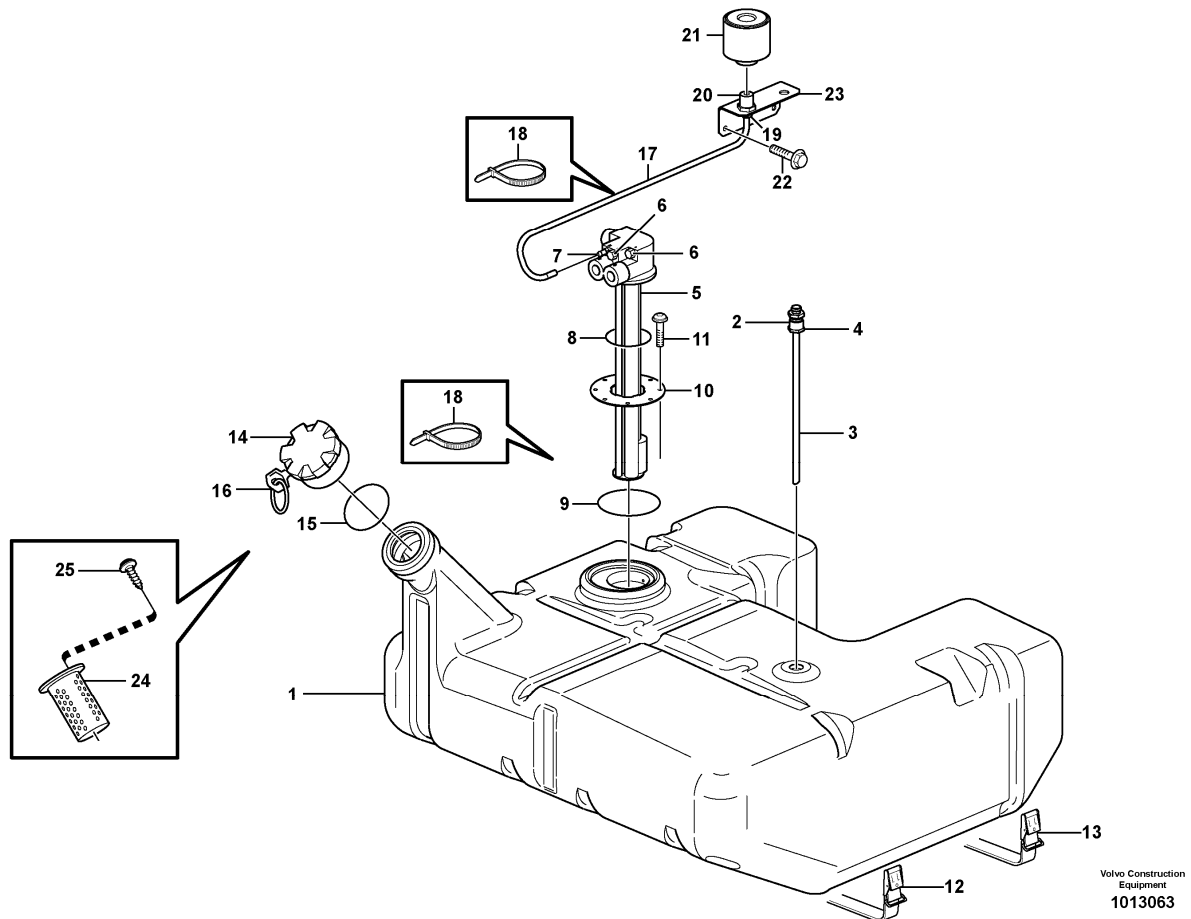

Date: 2014/1/24	Image id: 1013063	Catalogue: 20009	Model: L60E
Brand: Volvo	Serial: 1001-3355, 60001-61214, 70001-70530	Group/Section: 234/100	Title: Fuel tank with fitting parts STD, OPEN ROPS

Section option	Kit	Option description
VOE33750		Wheel Loader
VOE33759		Wheel loader L60E OPEN ROPS
VOE91472		Strainer, fuel fill

Q1-Q5	Option	Option description	
Q1 SER NO - 1736			
Q2 SER NO 1737 -			

Pos	Part	Q1	Q2	Q3	Q4	Q5	PS	Kit	Description	Option(s)	Remark
1	VOE11410215	1							Fuel tank		
1	VOE11411048		1				SS		Fuel tank		
2	VOE11173189	1	1						••Nut