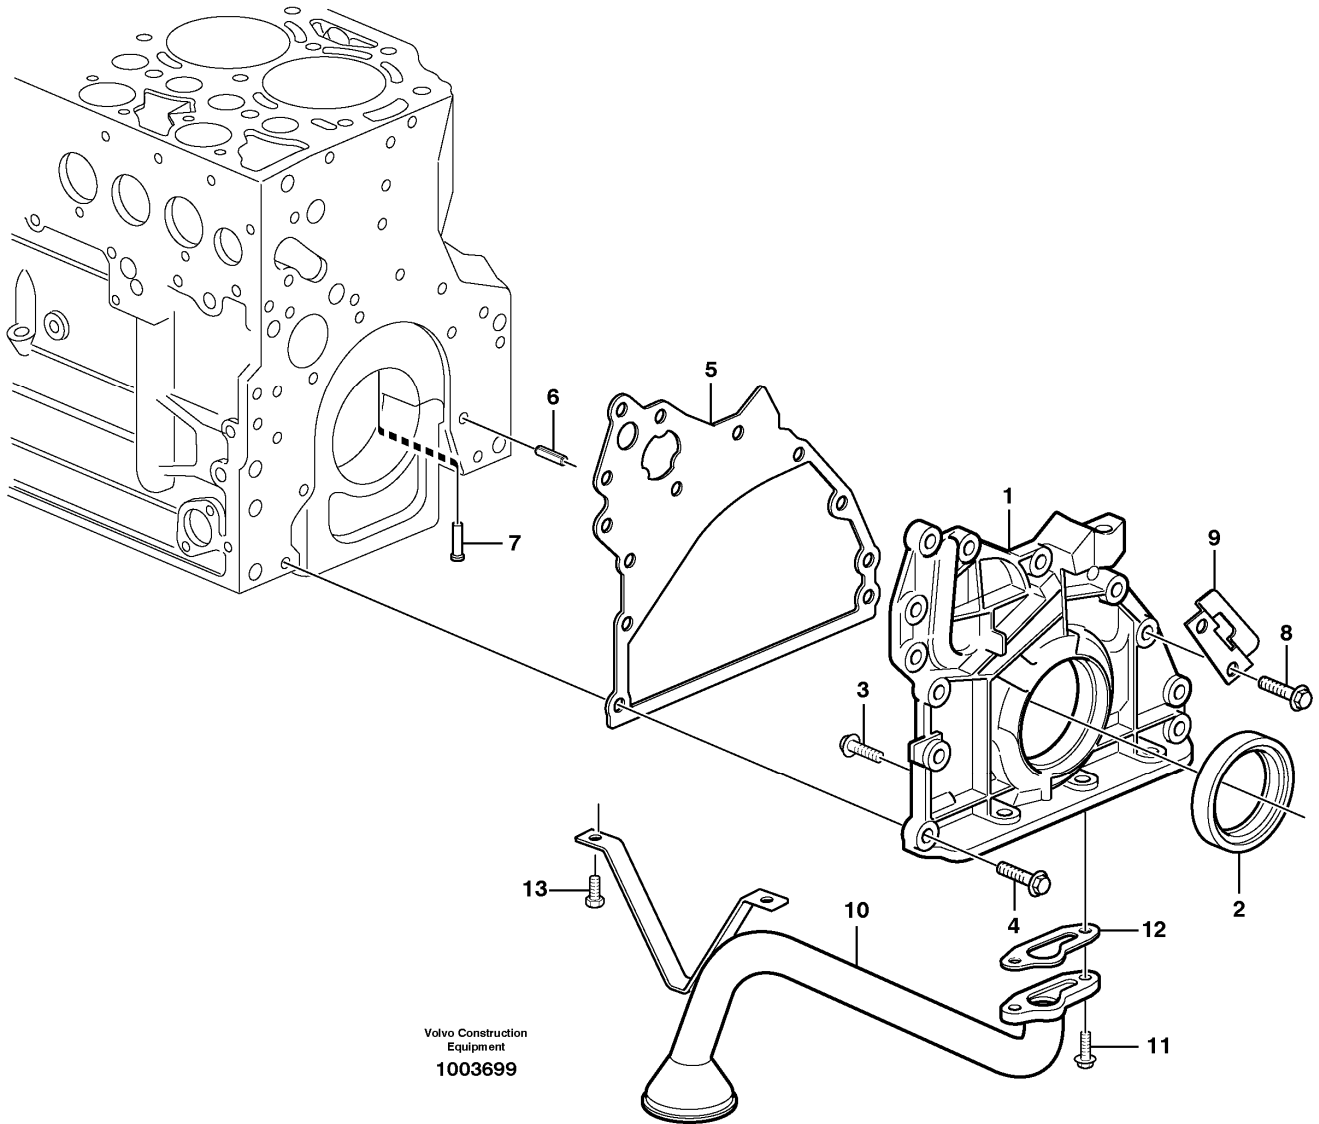

Date: 2014/1/24	Image id: 1003699	Catalogue: 20009	Model: L60E
Brand: Volvo	Serial: 1001-3355, 60001-61214, 70001-70530	Group/Section: 221/100	Title: Lubricating oil system

Section option	Kit	Option description
VOE11172410		Engine VOLVO D6D LCE2

Pos	Part	Q1	Q2	Q3	Q4	Q5	PS	Kit	Description	Option(s)	Remark
1	VOE20502113	1					SS		Oil pump		ENG - 912541
	VOE20574451	1							Oil Pump		ENG 912542 -
2	VOE20459168	1							•Crankshaft seal		
3	VOE20451738	8							•Screw		
4	VOE20412324	10							Screw