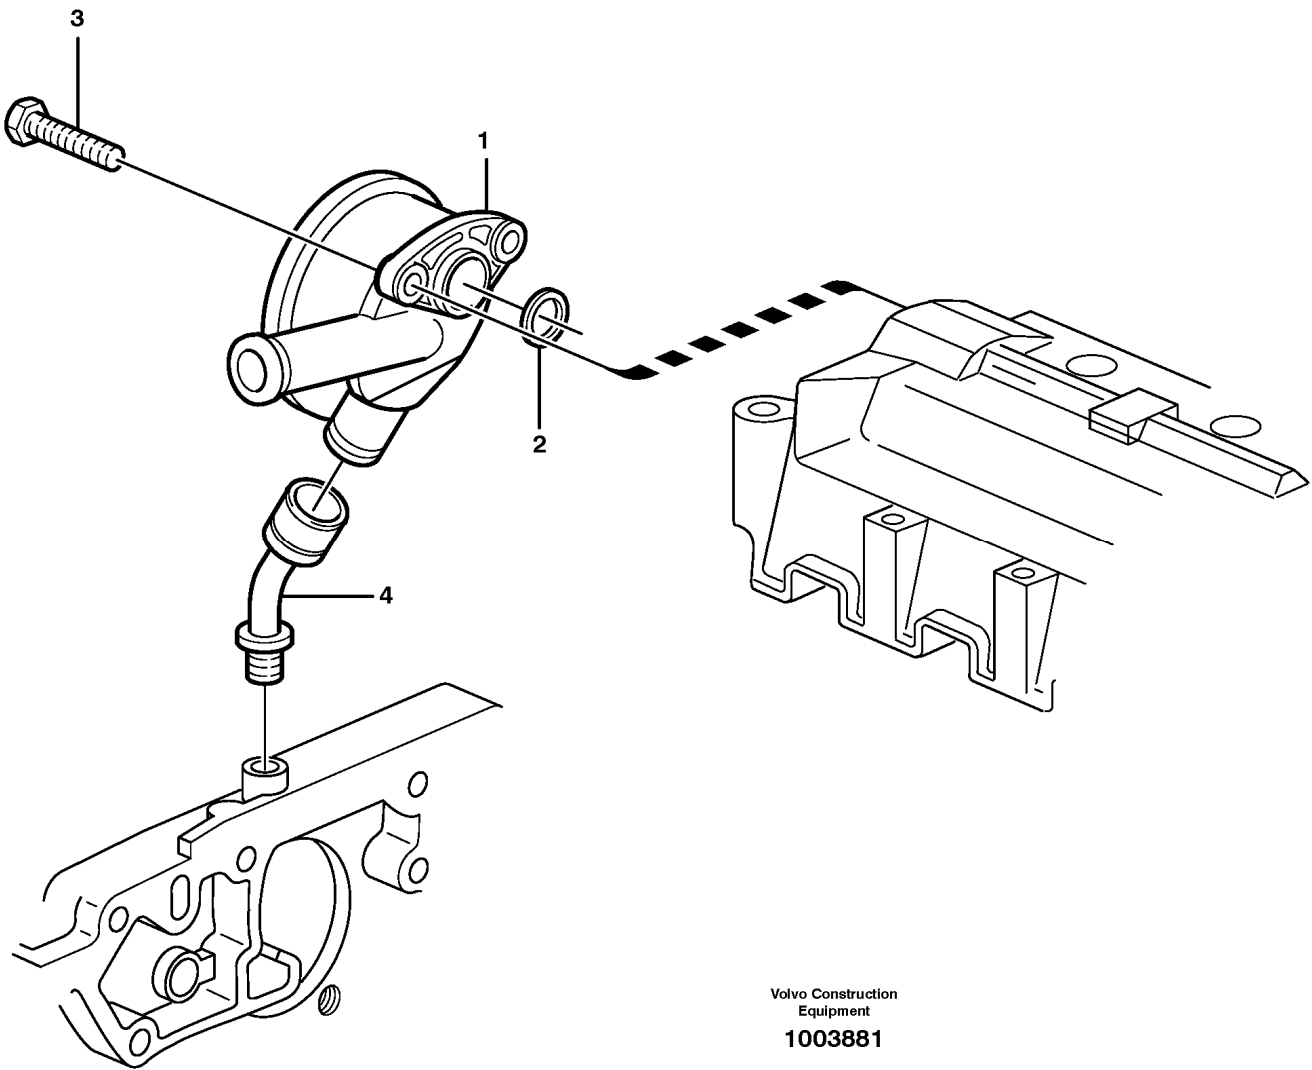

Date: 2014/1/24	Image id: 1003881	Catalogue: 20009	Model: L60E
Brand: Volvo	Serial: 1001-3355, 60001-61214, 70001-70530	Group/Section: 212/150	Title: Crankcase ventilation

Section option	Kit	Option description
VOE11172410		Engine VOLVO D6D LCE2

Pos	Part	Q1	Q2	Q3	Q4	Q5	PS	Kit	Description	Option(s)	Remark
1	VOE20405626	1							Regulator		
2	VOE20405627	1							Gasket		
3	VOE20450728	2							Bolt		
4	VOE20405938	1							Connector