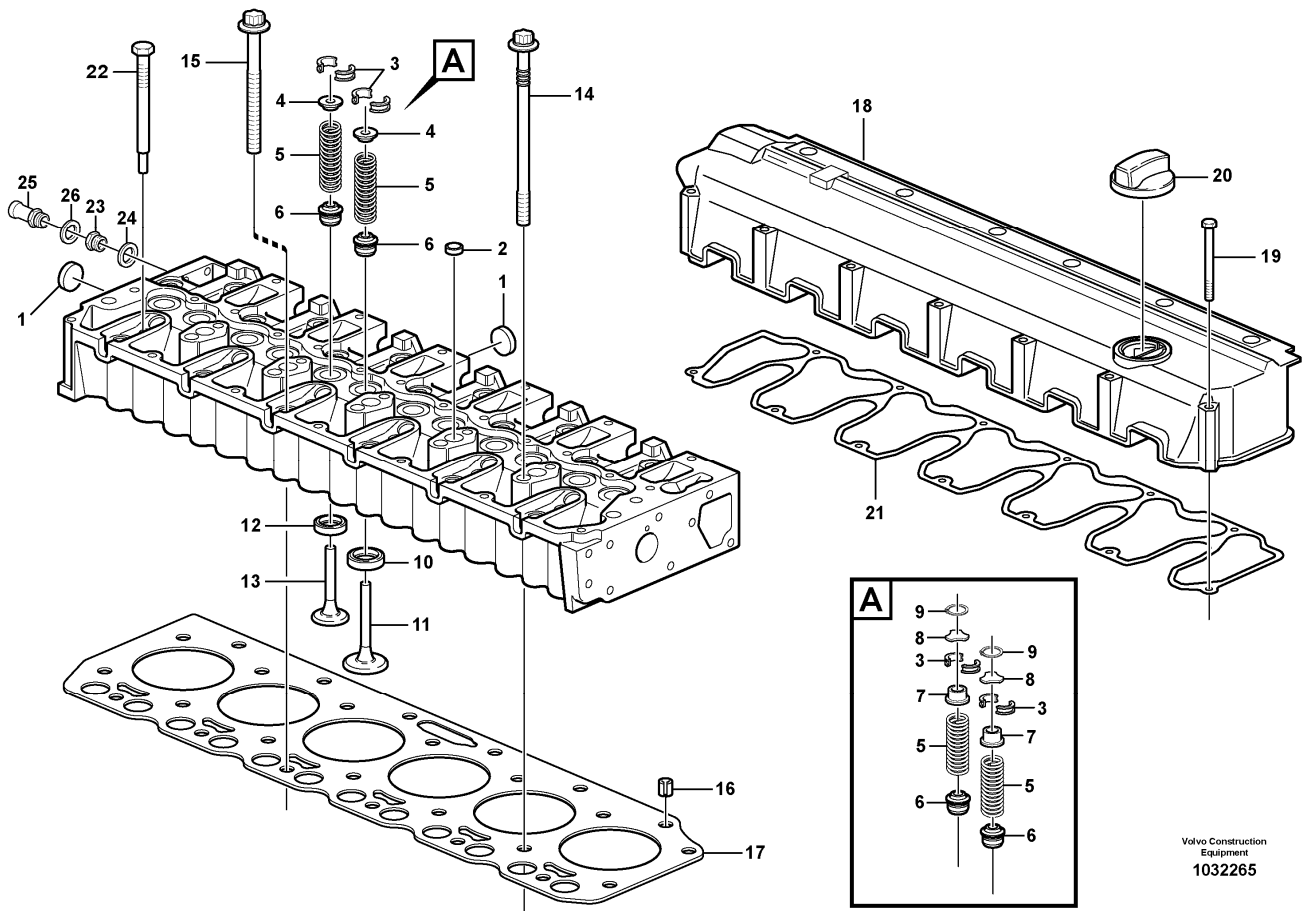

Date: 2014/1/24	Image id: 1032265	Catalogue: 20009	Model: L60E
Brand: Volvo	Serial: 1001-3355, 60001-61214, 70001-70530	Group/Section: 211/100	Title: Cylinder head

Volvo Construction
Equipment
1032265

Section option	Kit	Option description
VOE11172410		Engine VOLVO D6D LCE2

Pos	Part	Q1	Q2	Q3	Q4	Q5	PS	Kit	Description	Option(s)	Remark
	VOE20747867	1							Cylinder head		(VOE20498711)ENG - 01031803
	VOE20747867	1							Cylinder head		ENG 1031804 - 2006/01
	VOE21055823	1							Cylinder head		ENG 2006/02 -
1	VOE20412745	5							•Core plug		
2	VOE20412733	5							•Core plug		
3	VOE20459857	24							•Valve sleeve		
4	VOE20535037	12							•Washer		ENG - 2006/01
5	VOE20459851	12							•Valve spring		
6	VOE20459855	12							•Valve seal