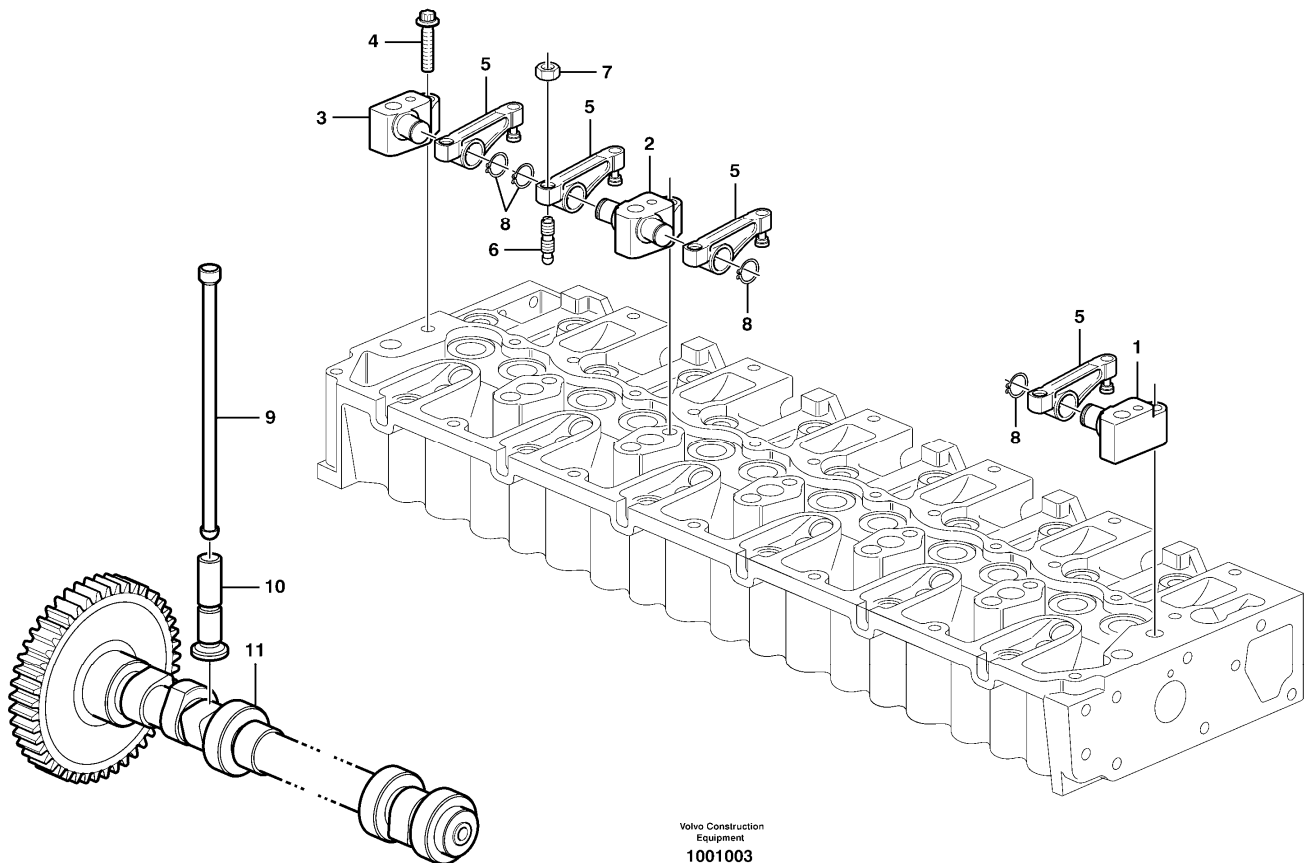

Date: 2014/1/24	Image id: 1001003	Catalogue: 20009	Model: L60E
Brand: Volvo	Serial: 1001-3355, 60001-61214, 70001-70530	Group/Section: 214/100	Title: Valve mechanism

Section option	Kit	Option description
VOE11172410		Engine VOLVO D6D LCE2

Pos	Part	Q1	Q2	Q3	Q4	Q5	PS	Kit	Description	Option(s)	Remark
1	VOE20459848	1							Bracket		
2	VOE20459847	5							Bracket		
3	VOE20459849	1							Bracket		
4	VOE20459853	7							Screw		
5	VOE20459850	12							Rocker arm		ENG - 2006/01
5	VOE21448926	12							Rocker arm		(VOE20792876)ENG 2006/02 -
6	VOE20405524	12							Screw		ENG - 2007/08
6	VOE20913851	12							Adjusting Screw		ENG 2007/09 -
7	VOE11700373	12							Nut		
8	VOE945495	12							Retaining ring		
9	VOE20460008	12							Push rod