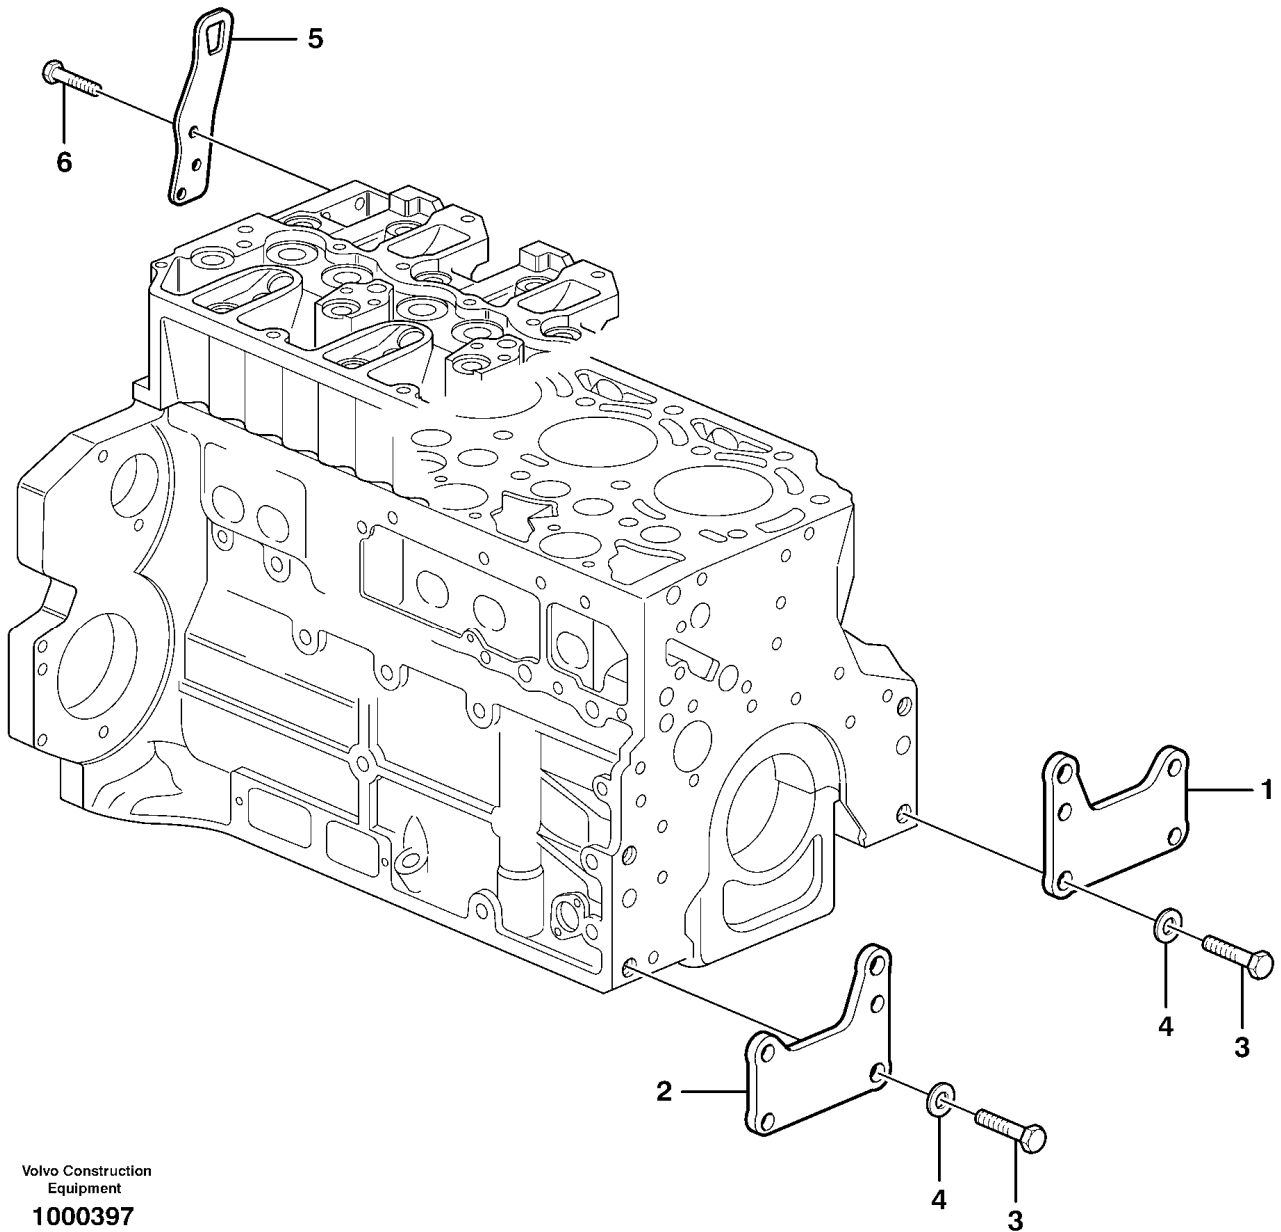

Date: 2014/1/24	Image id: 1000397	Catalogue: 20009	Model: L60E
Brand: Volvo	Serial: 1001-3355, 60001-61214, 70001-70530	Group/Section: 218/150	Title: Engine mounting 11172410

Pos	Part	Q1	Q2	Q3	Q4	Q5	PS	Kit	Description	Option(s)	Remark
1	VOE20723978	1							Bracket		
2	VOE20723984	1							Bracket		
3	VOE20535027	4							Screw		
4	VOE20405606	4							Washer		
5	VOE20450854	2					OP		Lifting eye