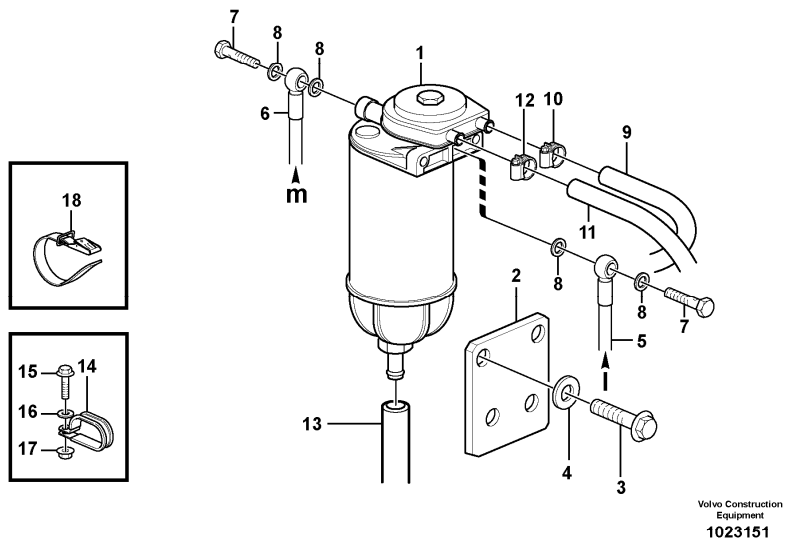

Date: 2014/1/24	Image id: 1023151	Catalogue: 20009	Model: L60E
Brand: Volvo	Serial: 1001-3355, 60001-61214, 70001-70530	Group/Section: 233/175	Title: Water trap with hoses 83077

Section option	Kit	Option description
VOE83077		Fuel filter, extra with water trap and heating

Pos	Part	Q1	Q2	Q3	Q4	Q5	PS	Kit	Description	Option(s)	Remark
1		1							Water Separator		See ref 233/150
2	VOE11410172	1					NS		Anchorage		
3	VOE946441	2							Flange screw		
4	VOE13960143	2							Washer		
5	VOE11411361	1							Fuel pipe		TANK - WATER TRAP
6	VOE11411560	1							Fuel pipe		WATER TRAP - ENGINE
7	VOE941686	2							Hollow screw		
8	VOE976930	4							Gasket		
9	VOE943369	REQ							Hose		L = 3000 MM
10	VOE943473	1							Hose clamp