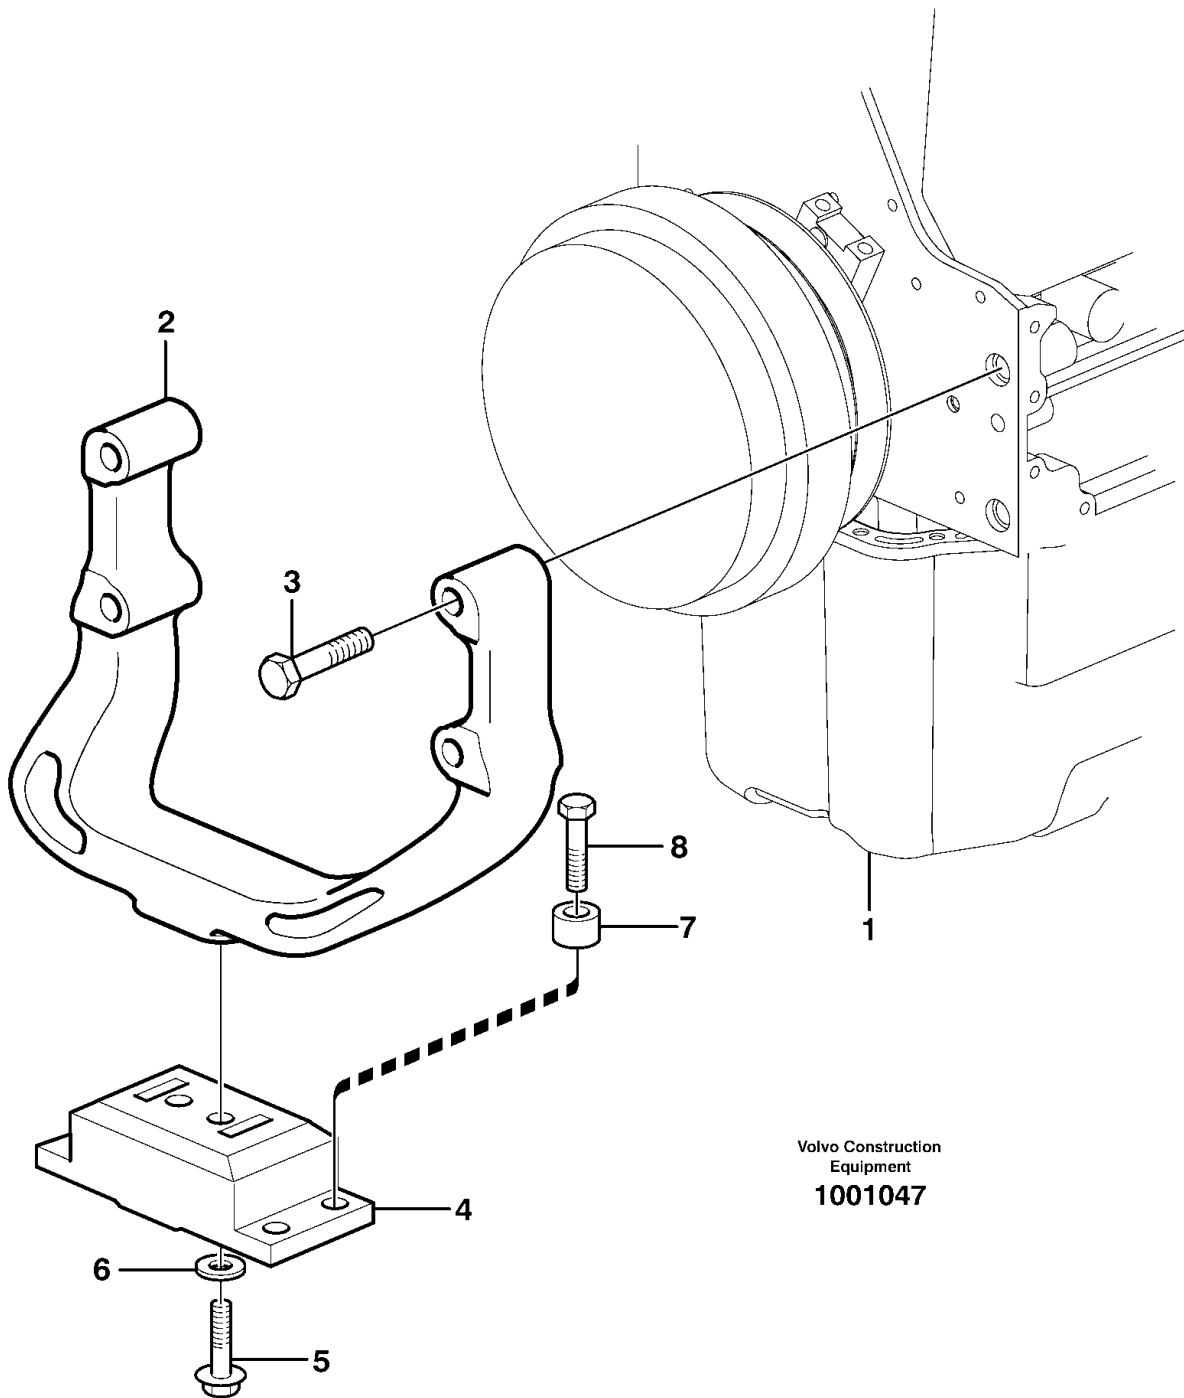

Date: 2014/1/24	Image id: 1001047	Catalogue: 20009	Model: L60E
Brand: Volvo	Serial: 1001-3355, 60001-61214, 70001-70530	Group/Section: 218/100	Title: Engine mounting

Volvo Construction
Equipment
1001047

Section option	Kit	Option description
VOE33750		Wheel Loader