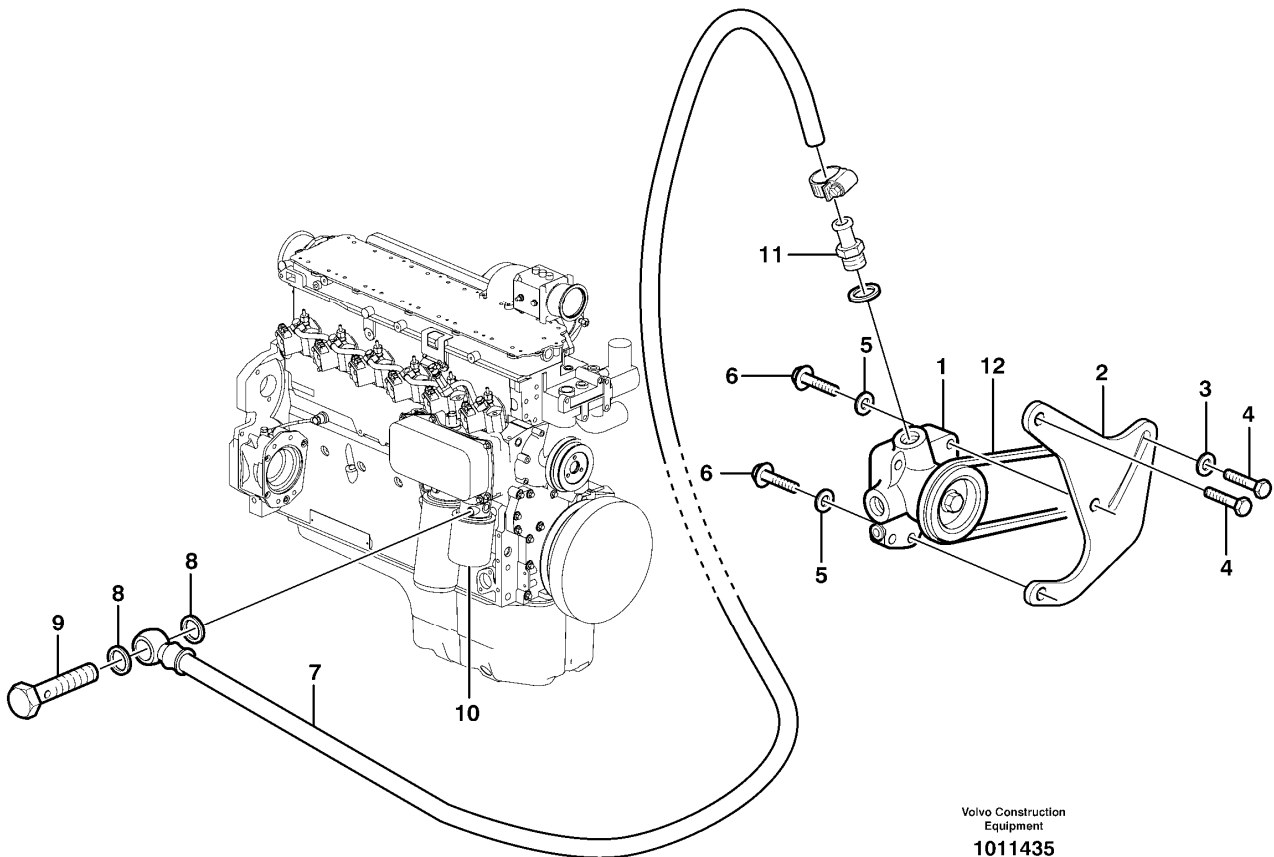

Date: 2014/1/24	Image id: 1011435	Catalogue: 20009	Model: L60E
Brand: Volvo	Serial: 1001-3355, 60001-61214, 70001-70530	Group/Section: 233/100	Title: Fuel pump

Volvo Construction
Equipment
1011435

Section option	Kit	Option description
VOE11172410		Engine VOLVO D6D LCE2

Pos	Part	Q1	Q2	Q3	Q4	Q5	PS	Kit	Description	Option(s)	Remark
1	VOE20497044	1							Fuel pump		
2	VOE20880927	1							Bracket		(VOE20460032)ENG - 01099408
2	VOE20880927	1							Bracket		ENG 01099409 -
3	VOE20405734	1							Washer		
4	VOE20441860	2							Screw		(VOE20498595)
5	VOE20460063	2							Spring washer		
6	VOE13949578	2							Screw		
7	VOE20460044	1							Fuel pipe		
8	VOE976929	2							Gasket