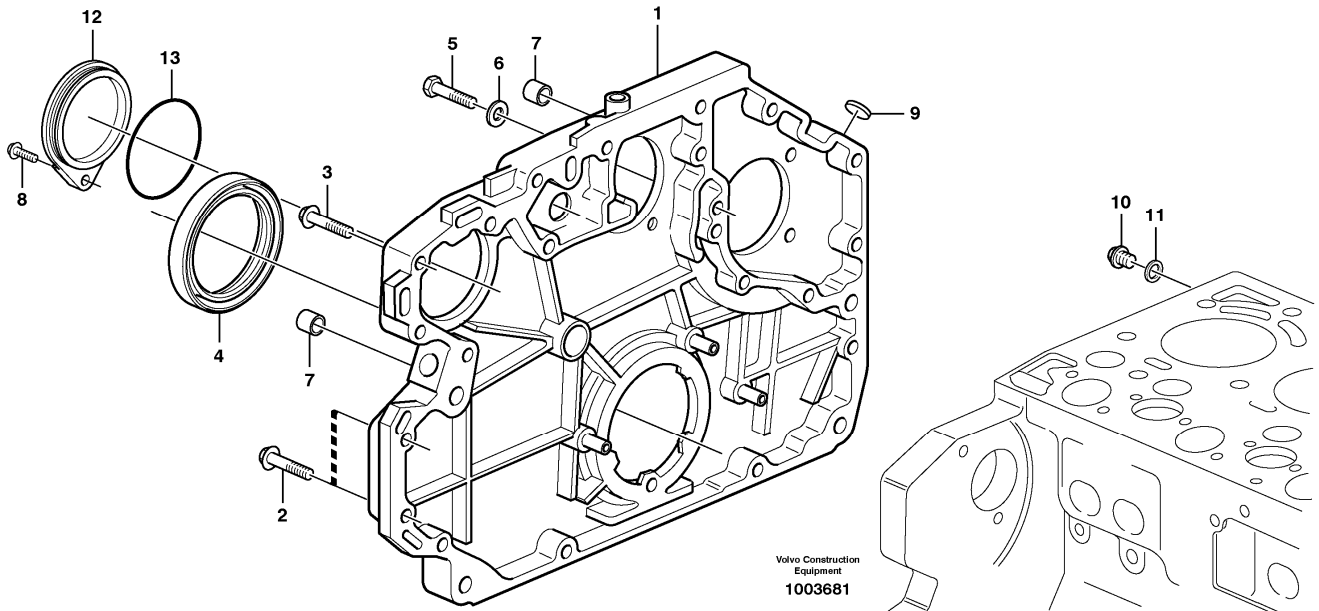

Date: 2014/2/8	Image id: 1003681	Catalogue: 20008	Model: L70E OR
Brand: Volvo	Serial: 72101-	Group/Section: 215/100	Title: Timing gear casing and gears

Section option	Kit	Option description
VOE11172409		Engine VOLVO D6D LBE2

Pos	Part	Q1	Q2	Q3	Q4	Q5	PS	Kit	Description	Option(s)	Remark
1	VOE20918119	1							Tmg Gear Casing		
2	VOE20412324	12							Screw		
3	VOE20450801	3							Screw		
4	VOE20929860	1							Crankshaft Seal		
5	VOE20405653	2					SS		Screw		E PROD
6	VOE13955900	2							Washer		E PROD
7	VOE20405646	2							Bushing		ENG - 920347
7	VOE20585971	2							Bushing		ENG 920348 -
8	VOE20405672	1							Screw		
9	VOE20405605	1							Cover		
10	VOE960630	2							Plug		
11	VOE13947621	2							Plane gasket		
12	VOE20405740	1							Cover		(VOE20459901)
13	VOE20405652	1							Sealing ring