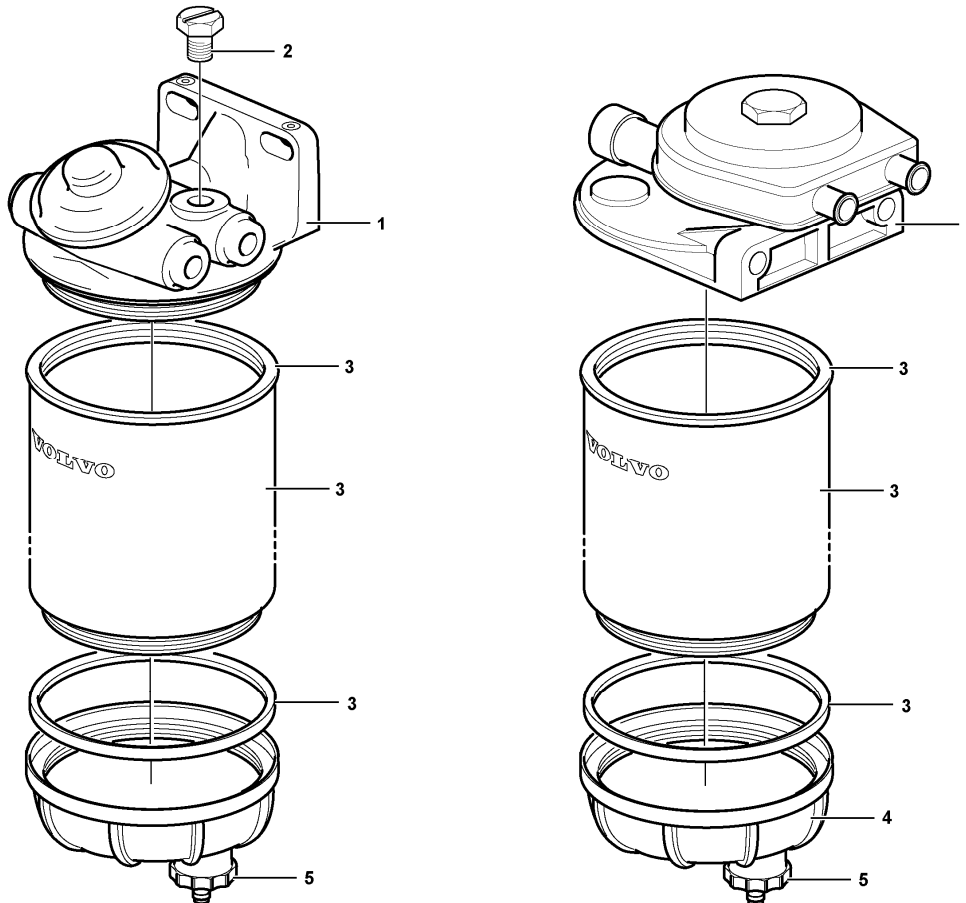

Date: 2014/2/8	Image id: 1036055	Catalogue: 20008	Model: L70E OR
Brand: Volvo	Serial: 72101-	Group/Section: 233/150	Title: Water separator

Volvo Construction
Equipment
1036055

Section option	Kit	Option description
VOE83077		Fuel filter, extra with water trap and heating

Q1-Q5	Option	Option description	
Q1 11110670 STD			
Q2 11110501 83077			

Pos	Part	Q1	Q2	Q3	Q4	Q5	PS	Kit	Description	Option(s)	Remark
1	VOE11110670	1							Water separator		
1	VOE11110501		1						Water separator		
2		1					NS		Plug		
3	VOE11110668	1	1						•Filter		
4	VOE3943382		1						•Bowl		(VOE3836024)
	VOE11704242		2				OP		••Sealing