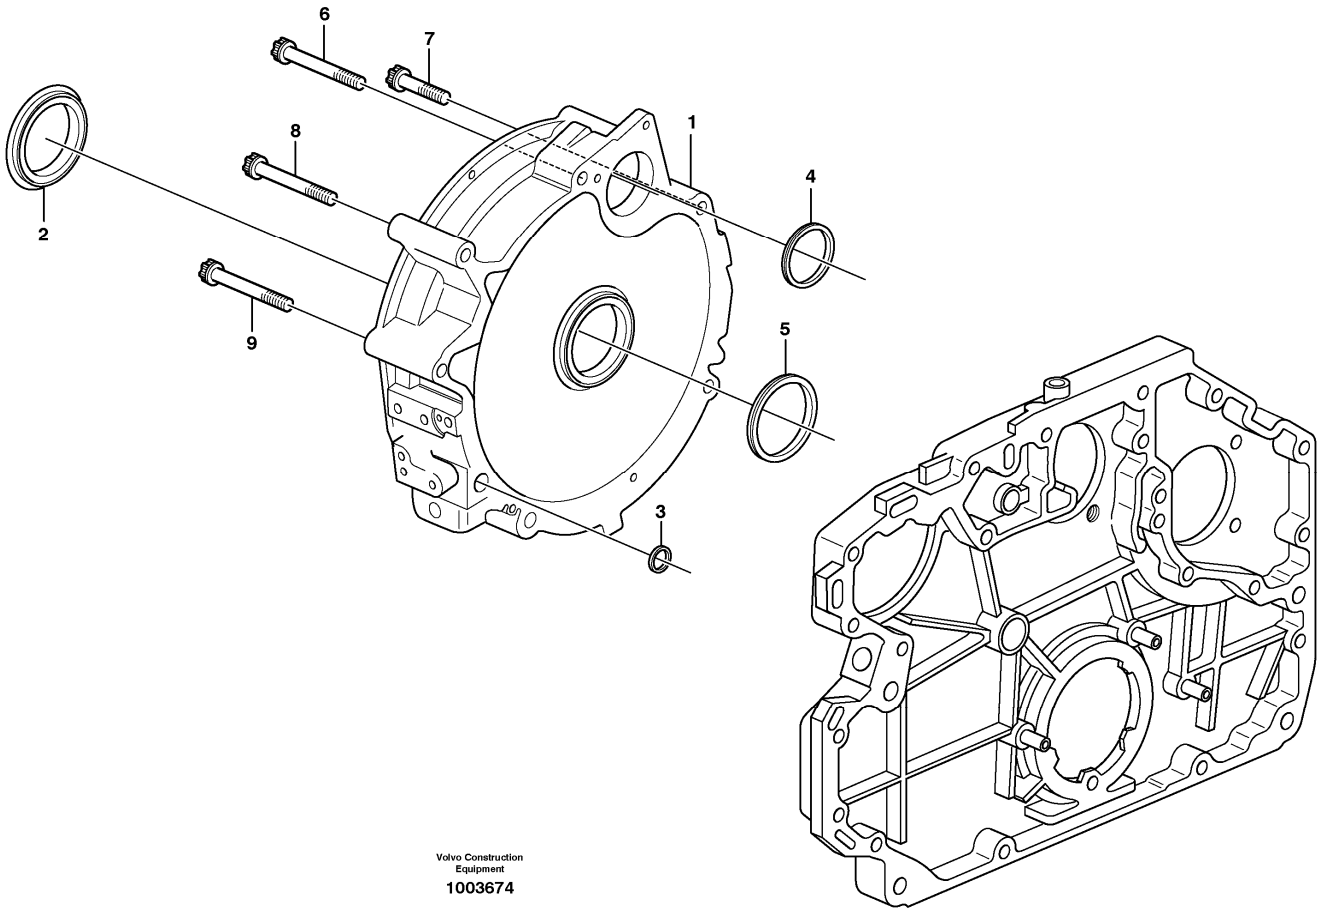

Date: 2014/2/8	Image id: 1003674	Catalogue: 20008	Model: L70E OR
Brand: Volvo	Serial: 72101-	Group/Section: 216/150	Title: Flywheel housing

Section option	Kit	Option description
VOE11172409		Engine VOLVO D6D LBE2

Pos	Part	Q1	Q2	Q3	Q4	Q5	PS	Kit	Description	Option(s)	Remark
1	VOE20459987	1							Flywheel housing		
2	VOE20450784	1							•Labyrinth ring		(VOE11700592)
3	VOE20459993	4							O-ring		
4	VOE20459994	1							Sealing ring		
5	VOE20450786	1							Sealing ring		(VOE11700599)
6	VOE20459991	3							Screw		
7	VOE20460931	1							Screw		
8	VOE20459995	4							Screw		
9	VOE20459996	1							Screw