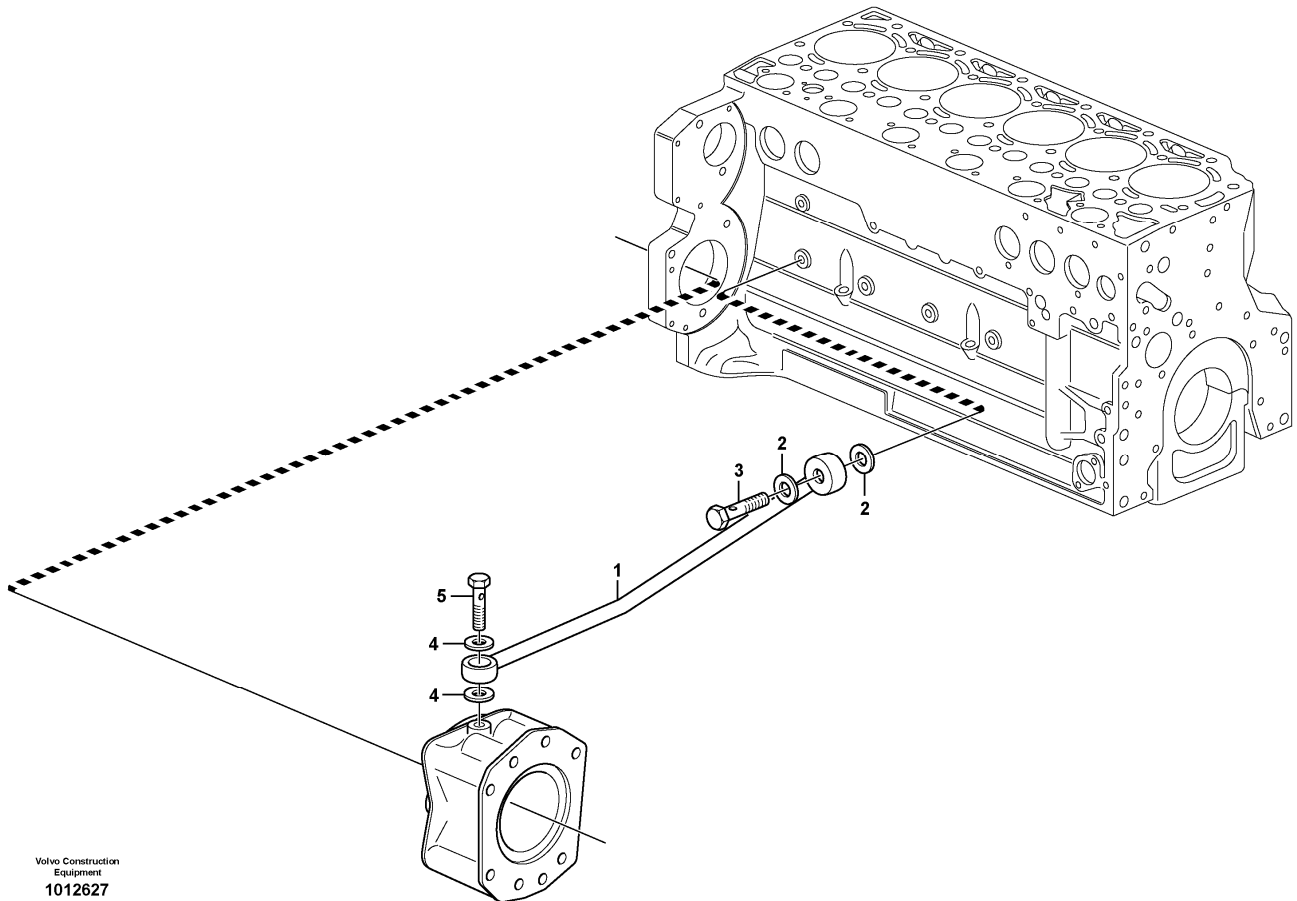

Date: 2014/2/8	Image id: 1012627	Catalogue: 20008	Model: L70E OR
Brand: Volvo	Serial: 72101-	Group/Section: 221/200	Title: Lubricating oil system

Section option	Kit	Option description
VOE14524530		Engine

Pos	Part	Q1	Q2	Q3	Q4	Q5	PS	Kit	Description	Option(s)	Remark
1	VOE20459170	1							Oil pipe		
2	VOE13947621	2							Plane gasket		
3	VOE20460936	1							Hollow screw		
4	VOE13947281	2							Gasket		
5	VOE7025167	1							Hollow screw		(VOE20460231)