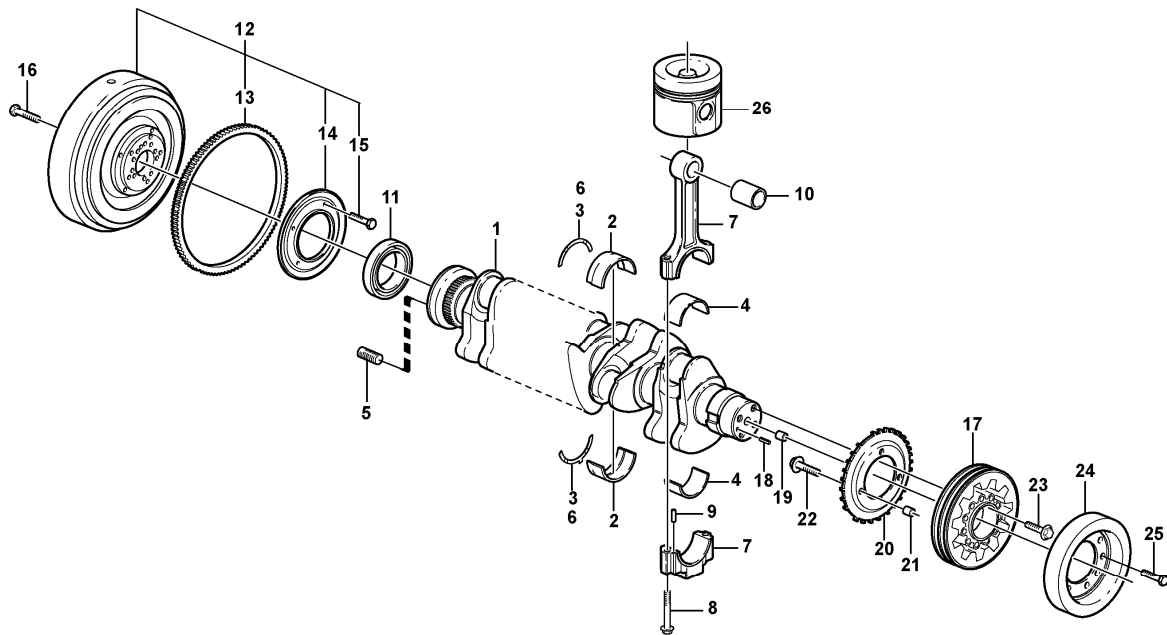

Date: 2014/2/8	Image id: 1021711	Catalogue: 20008	Model: L70E OR
Brand: Volvo	Serial: 72101-	Group/Section: 216/100	Title: Crankshaft and related parts

Volvo Construction
Equipment
1021711

Section option	Kit	Option description
VOE11172409		Engine VOLVO D6D LBE2

Pos	Part	Q1	Q2	Q3	Q4	Q5	PS	Kit	Description	Option(s)	Remark
1	VOE20459146	1							Crankshaft		ENG - 851836
	VOE20769707	1					SS		Crankshaft		ENG 851837 - 1022793
	VOE21351400	1							Crankshaft		(VOE20785969)ENG 1022794 - 1099383
	VOE21351400	1							Crankshaft		(VOE20892713)ENG 1099384 -
2	VOE20459140	7							Main bearing		STD 84,00 MM
	VOE20459139	7							Main Bearing		U SZ 83,75 MM
3	VOE20459149	REQ							Thrust washer		STD WID 14 MM THICK 2,0 MM
	VOE20459148	REQ							Thrust Washer		WID 14 MM THICK 2,2 MM
4	VOE20555403	6							Bearing		ENG - 695616 STD