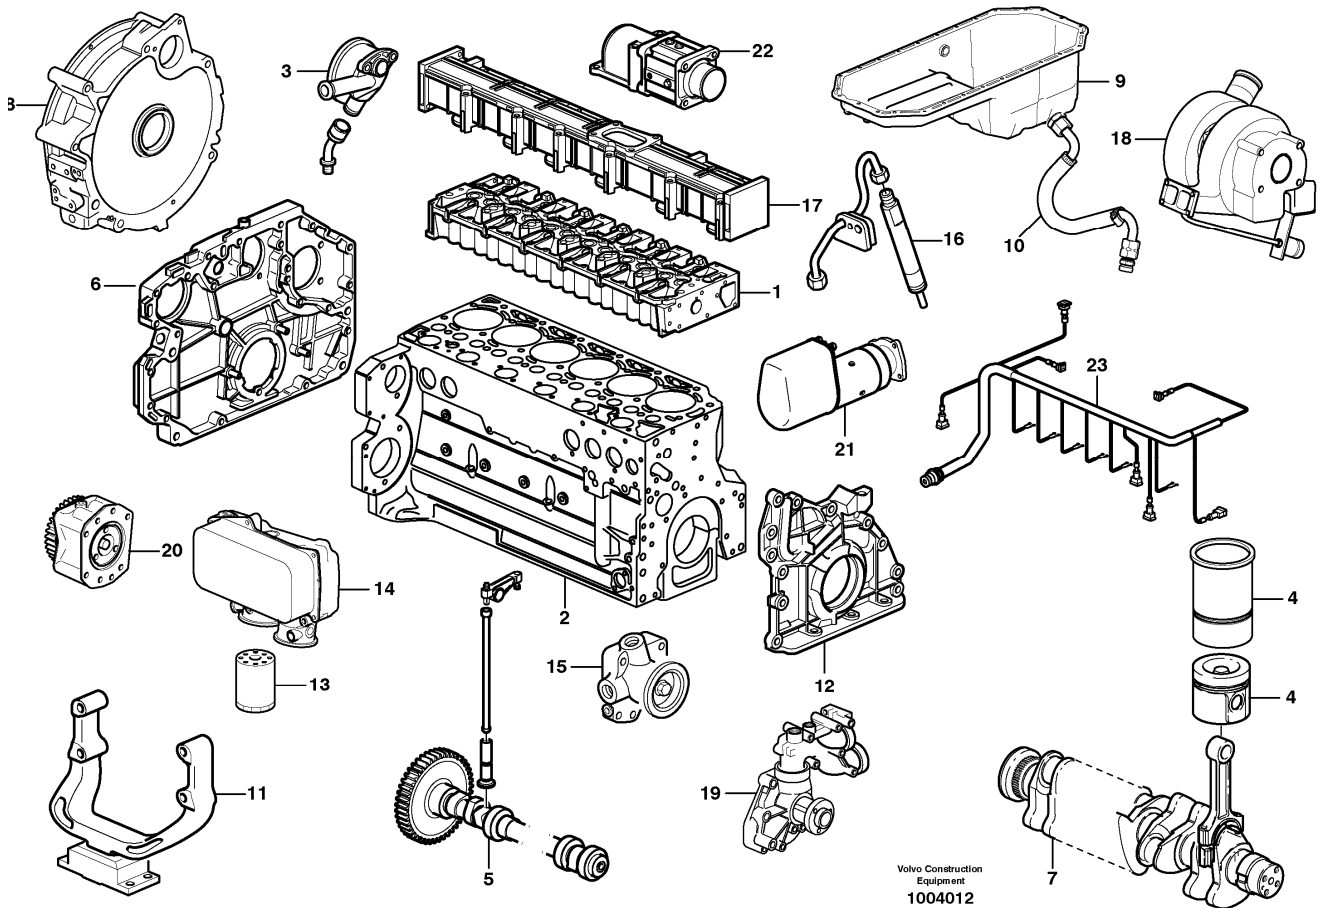

Date: 2014/2/8	Image id: 1004012	Catalogue: 20008	Model: L70E OR
Brand: Volvo	Serial: 72101-	Group/Section: 210/100	Title: Engine

Section option	Kit	Option description
VOE11172409		Engine VOLVO D6D LBE2

Pos	Part	Q1	Q2	Q3	Q4	Q5	PS	Kit	Description	Option(s)	Remark
	VOE11172409	1							Engine		D6DLBE2
1		1							•Cylinder head		See ref 211/100
2		1							•Cylinder block		See ref 212/100
3		1							•Crankcase ventilation		See ref 212/150
4		6							•Cylinder Liner And Piston		See ref 213/100
5		1							•Valve mechanism		See ref 214/100
6		1							•Timing gear casing		See ref 215/100
7		1							•Crankshaft		See ref 216/100
8		1							•Flywheel housing		See ref 216/150
9		1							•Oil sump		See ref 217/100
10		1							•Oil Draining		See ref 217/150