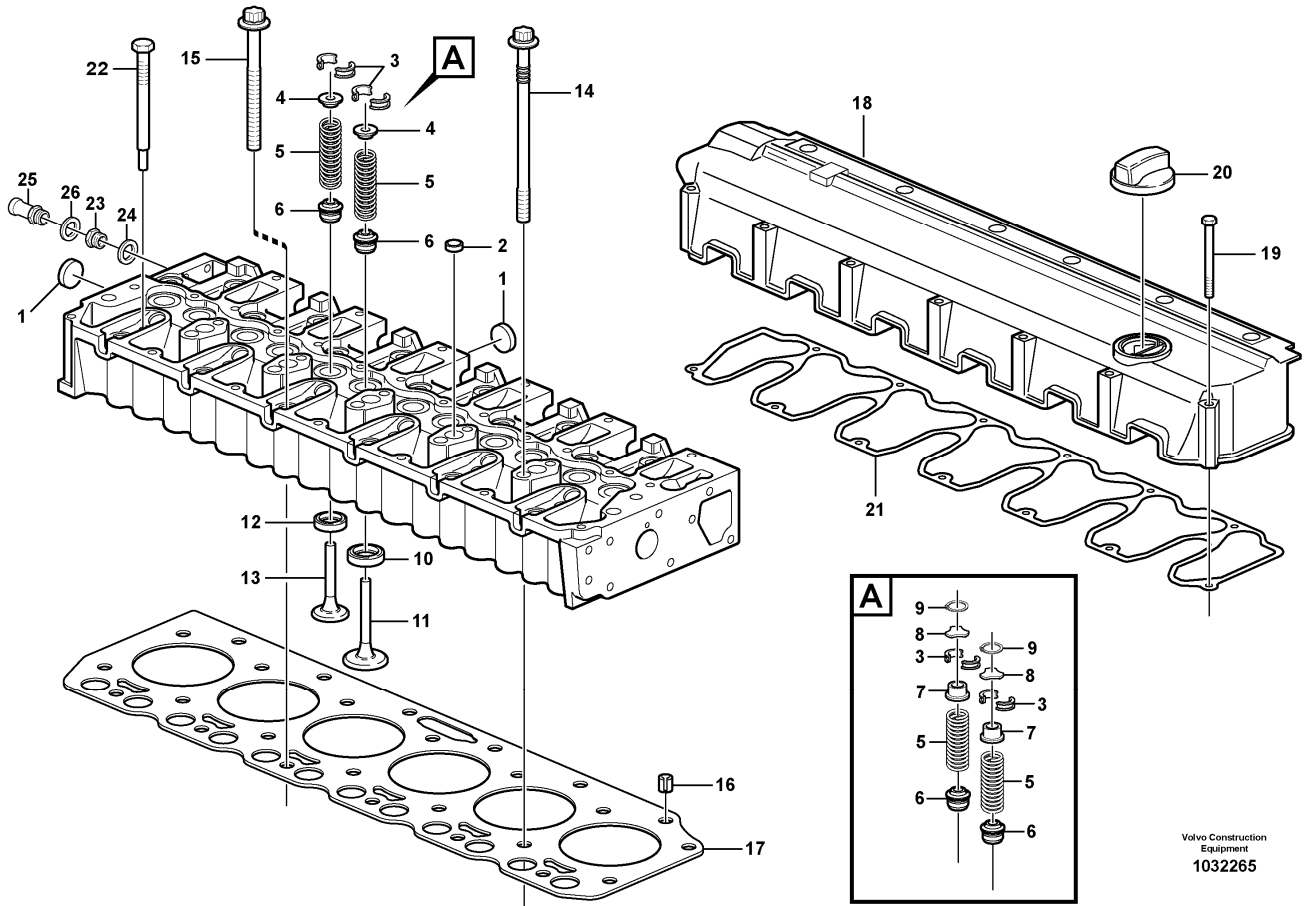

Date: 2014/2/8	Image id: 1032265	Catalogue: 20008	Model: L70E OR
Brand: Volvo	Serial: 72101-	Group/Section: 211/100	Title: Cylinder head

Volvo Construction
Equipment
1032265

Section option	Kit	Option description
VOE11172409		Engine VOLVO D6D LBE2

Pos	Part	Q1	Q2	Q3	Q4	Q5	PS	Kit	Description	Option(s)	Remark
	VOE20747867	1							Cylinder head		(VOE20498711)ENG - 01031803
	VOE20747867	1							Cylinder head		ENG 1031804 - 2006/01
	VOE21055823	1							Cylinder head		ENG 2006/02 -
1	VOE20412745	5							•Core plug		
2	VOE20412733	5							•Core plug		
3	VOE20459857	24							•Valve sleeve		
4	VOE20535037	12							•Washer		ENG - 2006/01
5	VOE20459851	12							•Valve spring		
6	VOE20459855	12							•Valve seal		
7	VOE20840747	12							•Spring Disc		ENG 2006/02 -