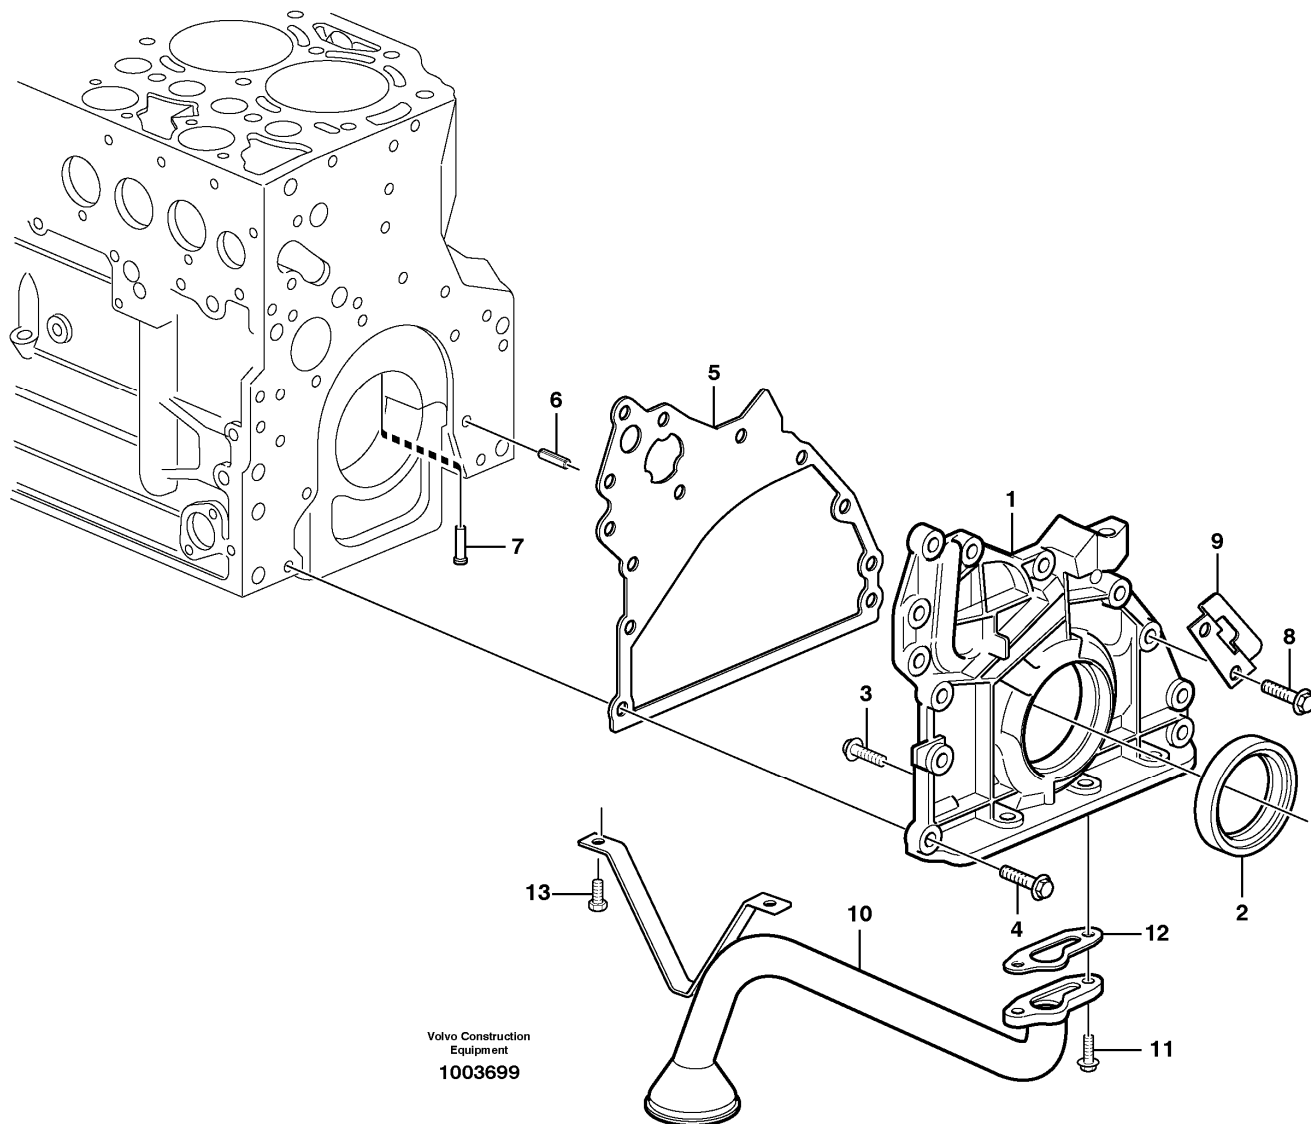

Date: 2014/2/8	Image id: 1003699	Catalogue: 20008	Model: L70E OR
Brand: Volvo	Serial: 72101-	Group/Section: 221/100	Title: Lubricating oil system

Section option	Kit	Option description
VOE11172409		Engine VOLVO D6D LBE2

Pos	Part	Q1	Q2	Q3	Q4	Q5	PS	Kit	Description	Option(s)	Remark
1	VOE20502113	1					SS		Oil pump		ENG - 912541
	VOE20574451	1							Oil Pump		ENG 912542 -
2	VOE20459168	1							•Crankshaft seal		
3	VOE20451738	8							•Screw		
4	VOE20412324	10							Screw		
5	VOE20537029	1							Gasket		(VOE20459161)