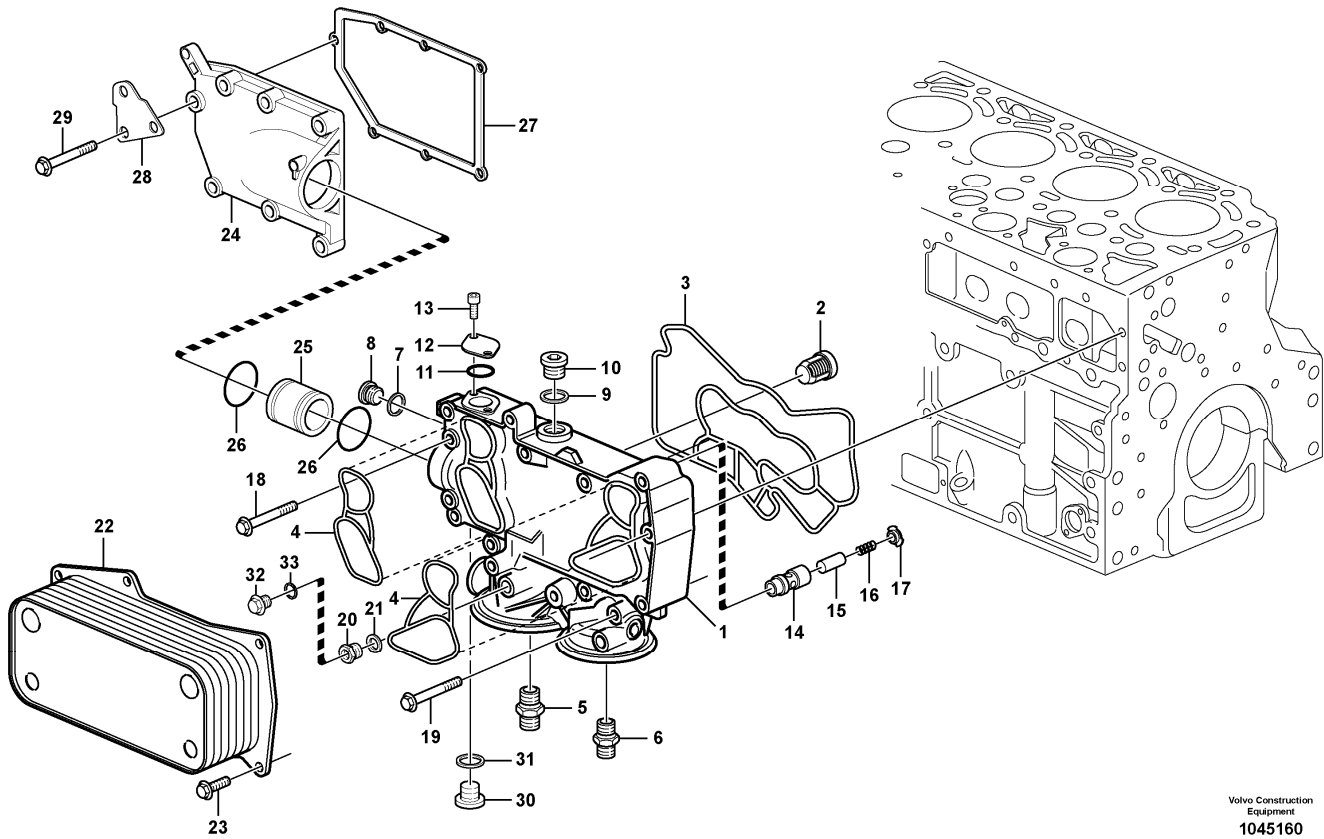

Date: 2014/2/8	Image id: 1045160	Catalogue: 20008	Model: L70E OR
Brand: Volvo	Serial: 72101-	Group/Section: 223/100	Title: Oil cooler

Volvo Construction
Equipment
1045160

Section option	Kit	Option description
VOE11172409		Engine VOLVO D6D LBE2

Pos	Part	Q1	Q2	Q3	Q4	Q5	PS	Kit	Description	Option(s)	Remark
1	VOE21099784	1							Oil cooler		
2	VOE20459204	1							•Valve		
3	VOE20459203	1							•Gasket		
4	VOE20459202	2							•Gasket		
5	VOE20459201	1							•Nipple		
6	VOE20459200	1							•Nipple		
7	VOE13947622	1							•Plane gasket		
8	VOE20502245	1							•Screw plug		
9	VOE13947628	1							•Plane gasket		
10	VOE20459195	1							•Plug		
10	VOE20496519	1							Nipple		
11	VOE20405599	1							•Sealing ring