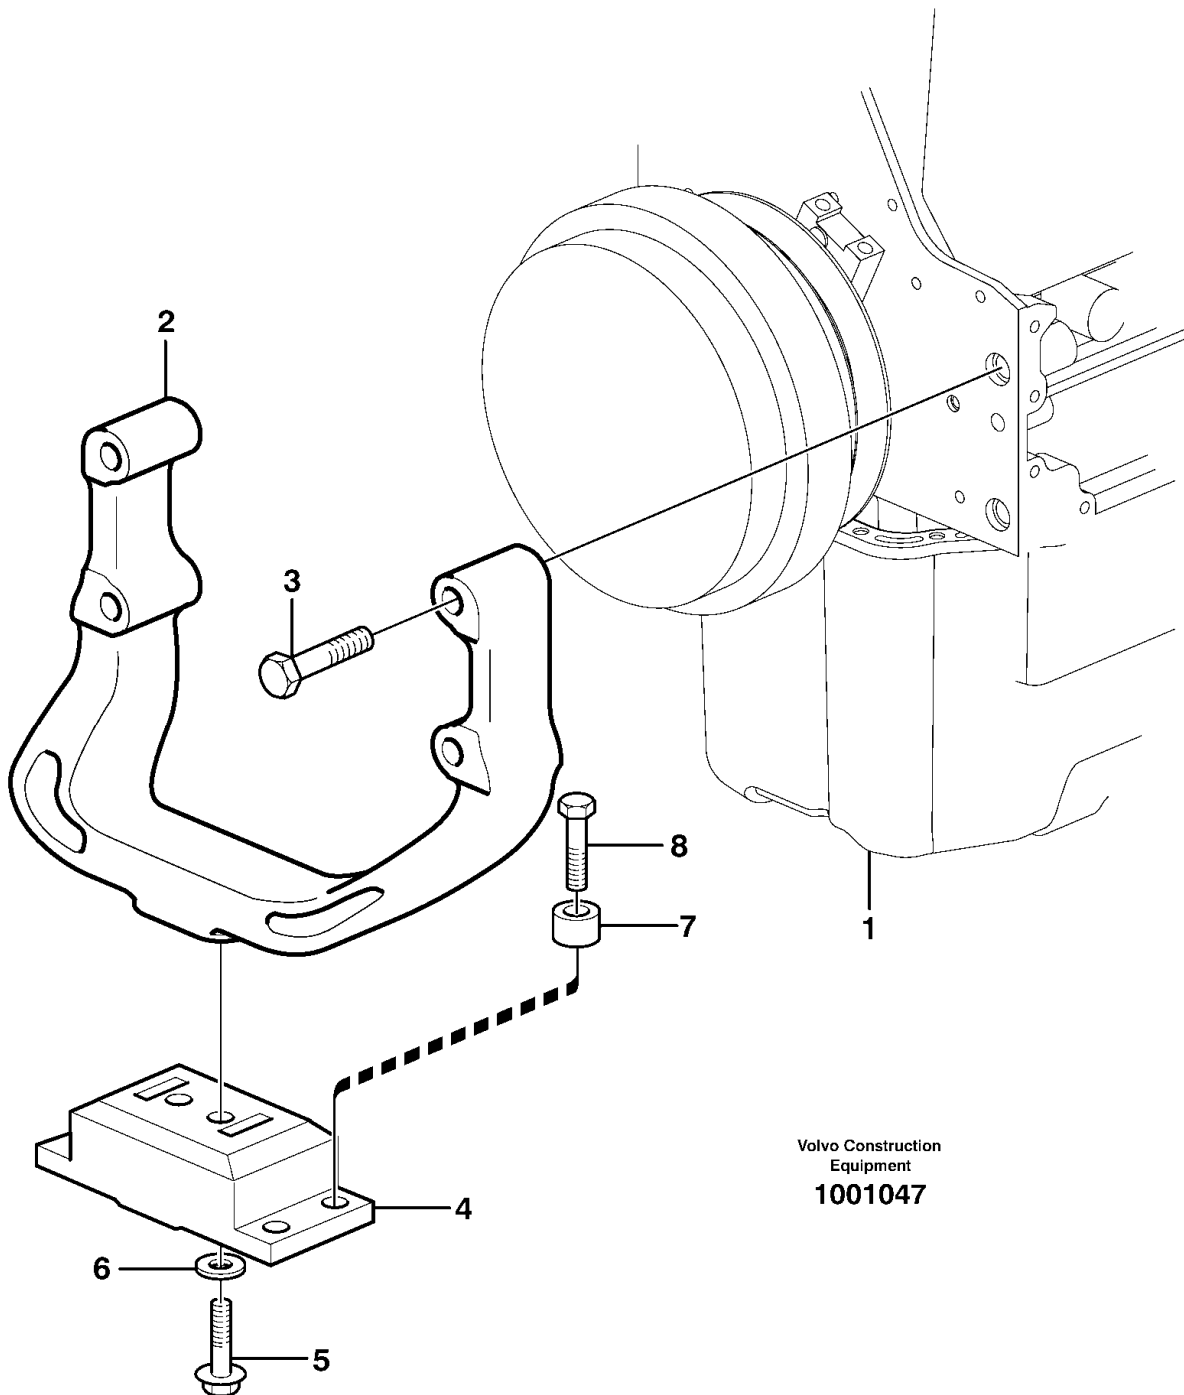

Date: 2014/2/8	Image id: 1001047	Catalogue: 20008	Model: L70E OR
Brand: Volvo	Serial: 72101-	Group/Section: 218/100	Title: Engine mounting STD, OPEN ROPS

Volvo Construction
Equipment
1001047

Section option	Kit	Option description
VOE33162		Wheel Loader L70E
VOE33172		Wheel loader L70E OPEN ROPS