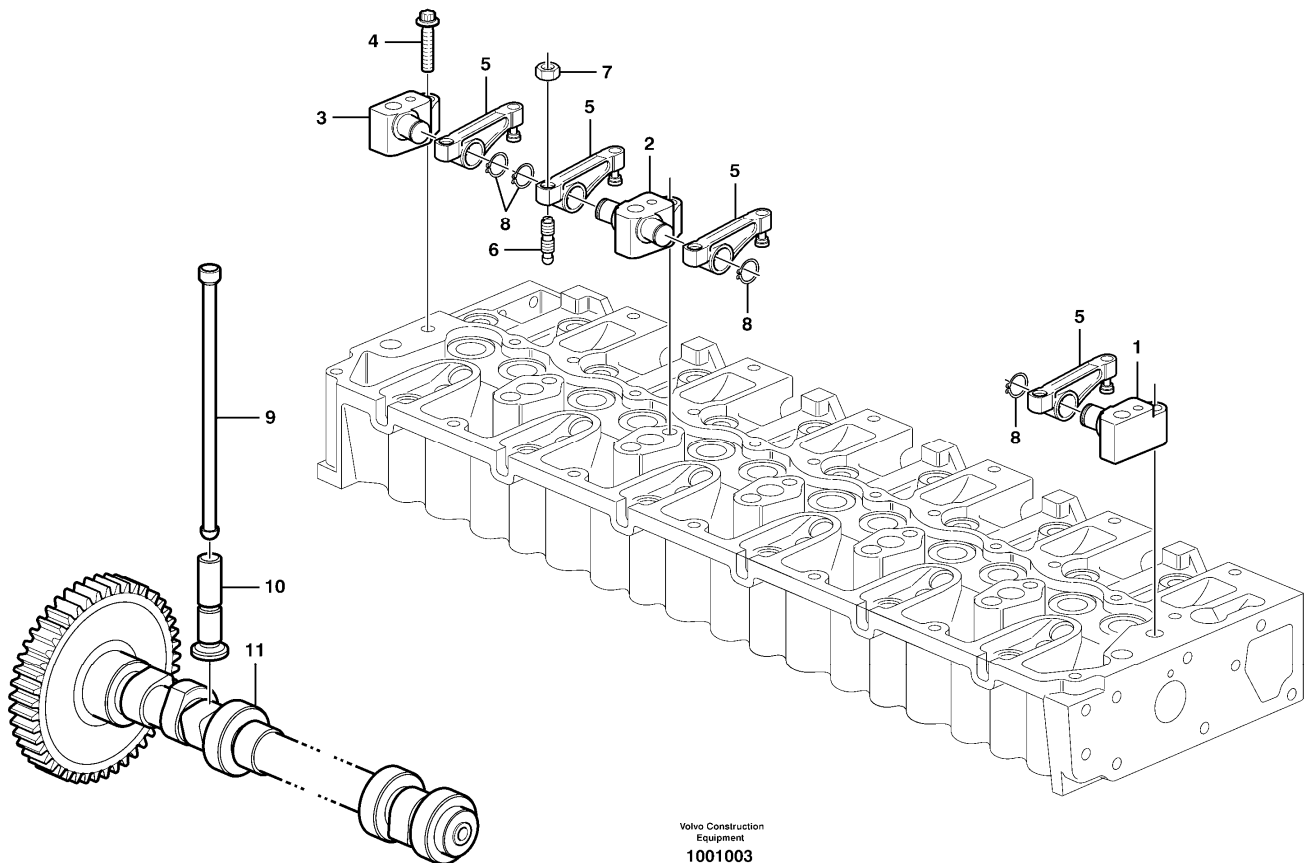

Date: 2014/2/7	Image id: 1001003	Catalogue: 20008	Model: L70E
Brand: Volvo	Serial: 21001-22957, 60001-61576, 71001-71337	Group/Section: 214/100	Title: Valve mechanism

Section option	Kit	Option description
VOE11172409		Engine VOLVO D6D LBE2

Pos	Part	Q1	Q2	Q3	Q4	Q5	PS	Kit	Description	Option(s)	Remark
1	VOE20459848	1							Bracket		
2	VOE20459847	5							Bracket		
3	VOE20459849	1							Bracket		
4	VOE20459853	7							Screw		
5	VOE20459850	12							Rocker arm		ENG - 2006/01
5	VOE21448926	12							Rocker arm		(VOE20792876)ENG 2006/02 -
6	VOE20405524	12							Screw		ENG - 2007/08
6	VOE20913851	12							Adjusting Screw		ENG 2007/09 -
7	VOE11700373	12							Nut		
8	VOE945495	12							Retaining ring		
9	VOE20460008	12							Push rod