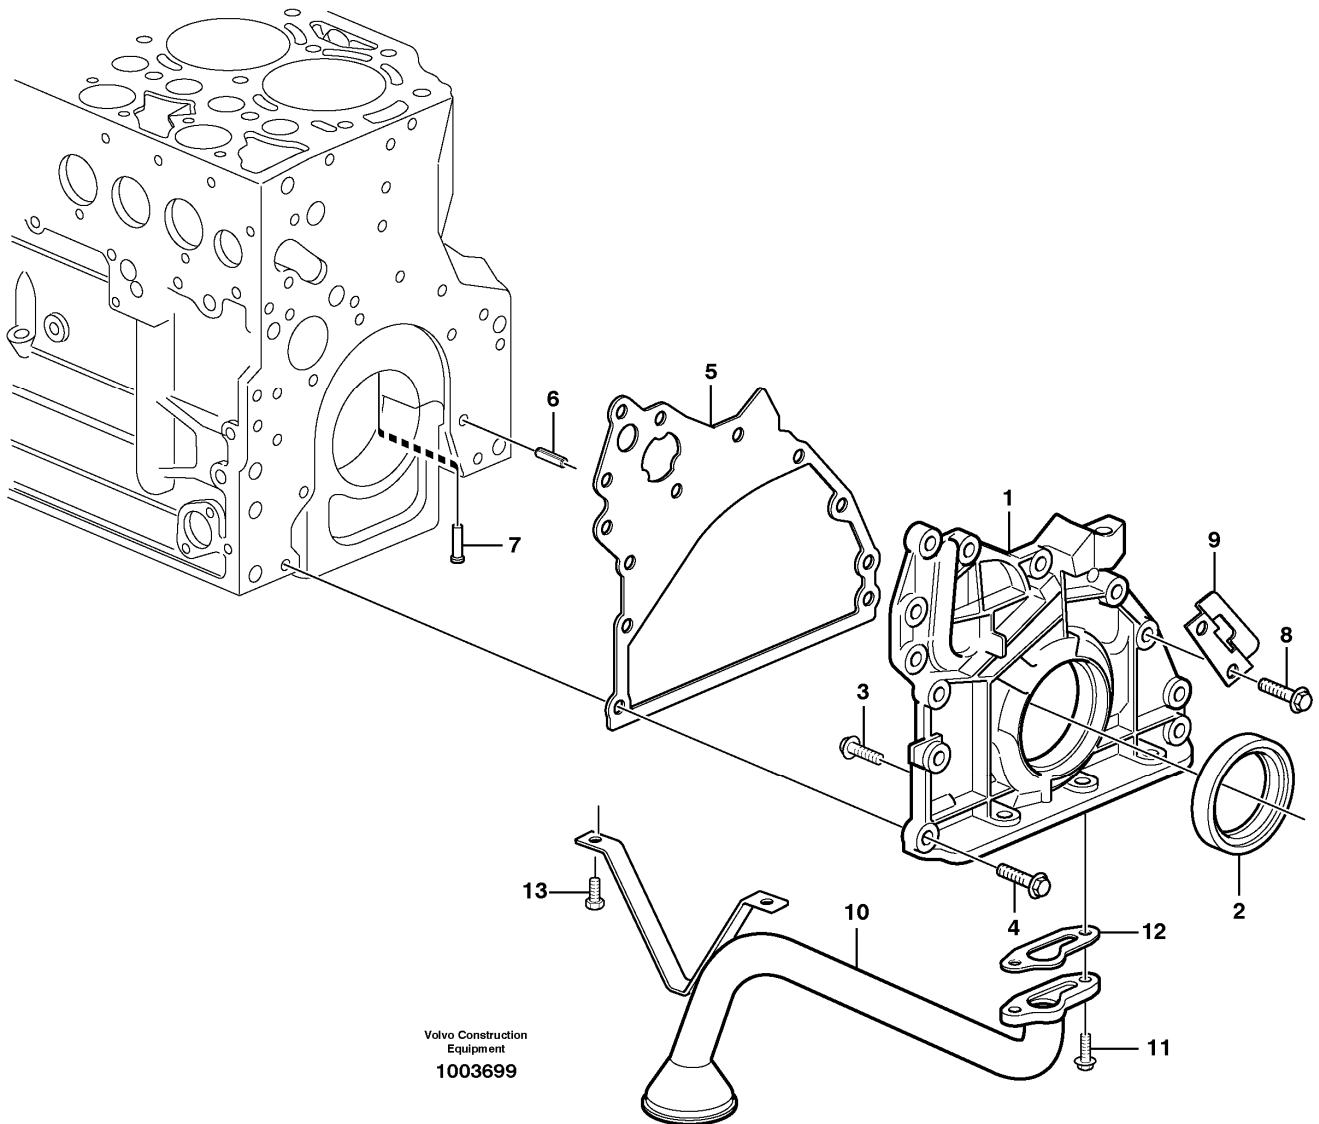

Date: 2014/2/7	Image id: 1003699	Catalogue: 20008	Model: L70E
Brand: Volvo	Serial: 21001-22957, 60001-61576, 71001-71337	Group/Section: 221/100	Title: Lubricating oil system

Section option	Kit	Option description
VOE11172409		Engine VOLVO D6D LBE2

Pos	Part	Q1	Q2	Q3	Q4	Q5	PS	Kit	Description	Option(s)	Remark
1	VOE20502113	1					SS		Oil pump		ENG - 912541
	VOE20574451	1							Oil Pump		ENG 912542 -
2	VOE20459168	1							•Crankshaft seal		
3	VOE20451738	8							•Screw		
4	VOE20412324	10							Screw