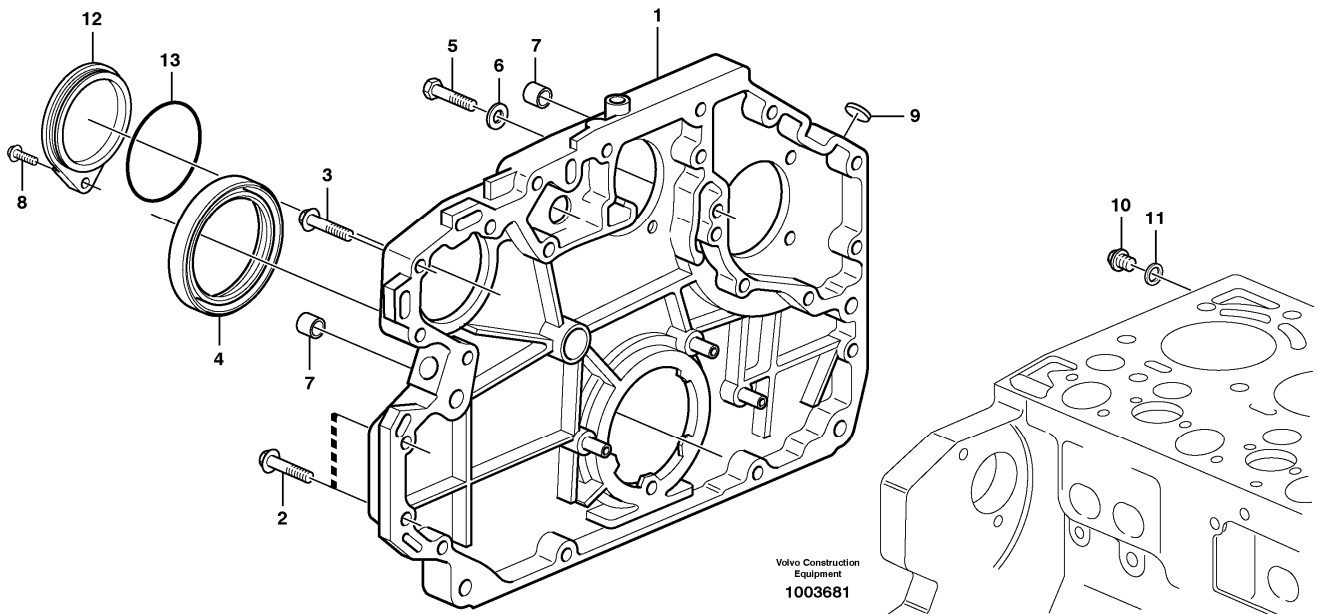

Date: 2014/2/7	Image id: 1003681	Catalogue: 20008	Model: L70E
Brand: Volvo	Serial: 21001-22957, 60001-61576, 71001-71337	Group/Section: 215/100	Title: Timing gear casing and gears

Section option	Kit	Option description
VOE11172409		Engine VOLVO D6D LBE2

Pos	Part	Q1	Q2	Q3	Q4	Q5	PS	Kit	Description	Option(s)	Remark
1	VOE20918119	1							Tmg Gear Casing		
2	VOE20412324	12							Screw		
3	VOE20450801	3							Screw		
4	VOE20929860	1							Crankshaft Seal		
5	VOE20405653	2					SS		Screw		E PROD
6	VOE13955900	2							Washer		E PROD
7	VOE20405646	2							Bushing		ENG - 920347
7	VOE20585971	2							Bushing		ENG 920348 -
8	VOE20405672	1							Screw		
9	VOE20405605	1							Cover		
10	VOE960630	2							Plug		
11	VOE13947621	2							Plane gasket		
12	VOE20405740	1							Cover		(VOE20459901)
13	VOE20405652	1							Sealing ring