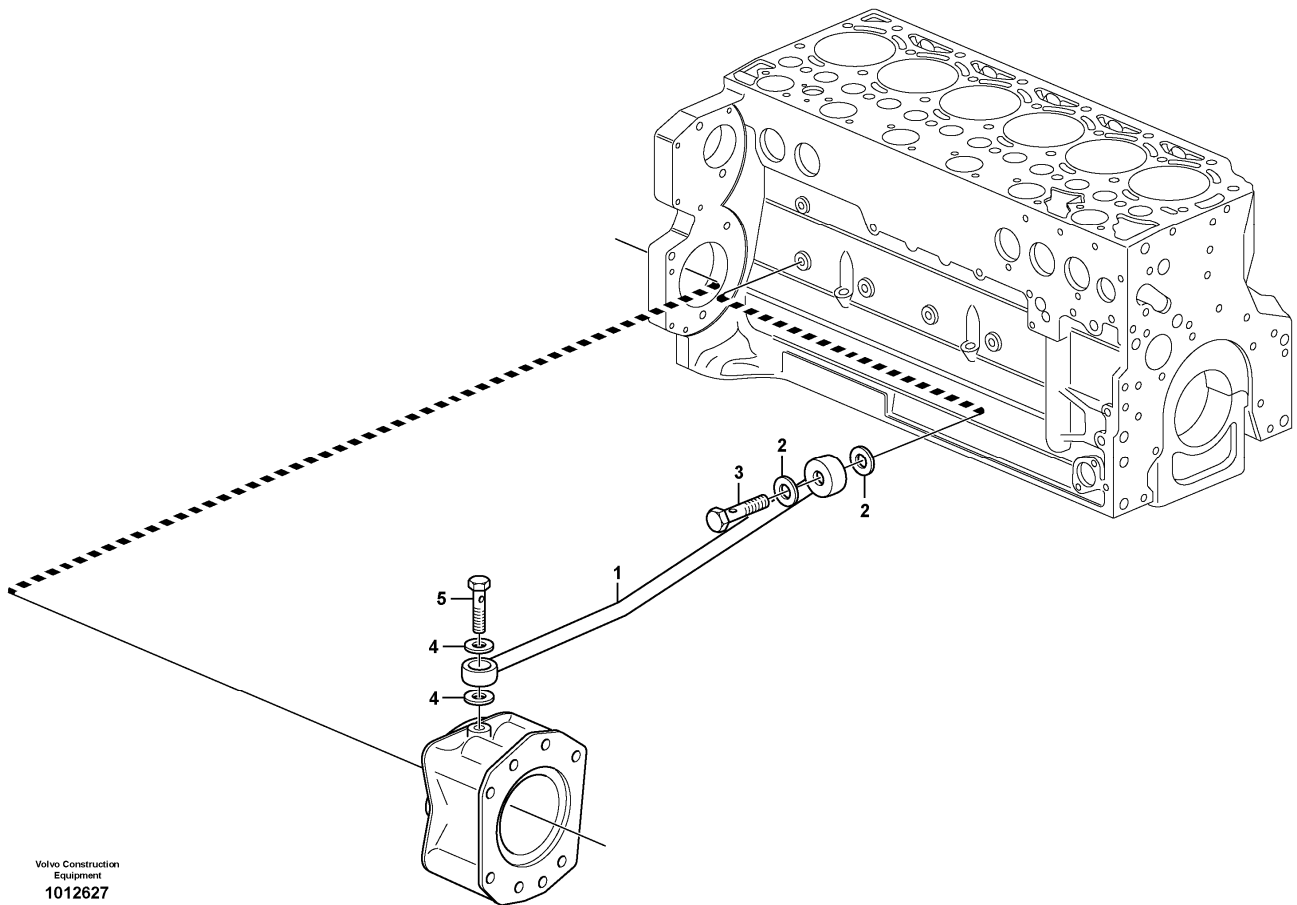

Date: 2014/2/7	Image id: 1012627	Catalogue: 20008	Model: L70E
Brand: Volvo	Serial: 21001-22957, 60001-61576, 71001-71337	Group/Section: 221/200	Title: Lubricating oil system

Section option	Kit	Option description
VOE14524530		Engine

Pos	Part	Q1	Q2	Q3	Q4	Q5	PS	Kit	Description	Option(s)	Remark
1	VOE20459170	1							Oil pipe		
2	VOE13947621	2							Plane gasket		
3	VOE20460936	1							Hollow screw		
4	VOE13947281	2							Gasket		
5	VOE7025167	1							Hollow screw		(VOE20460231)