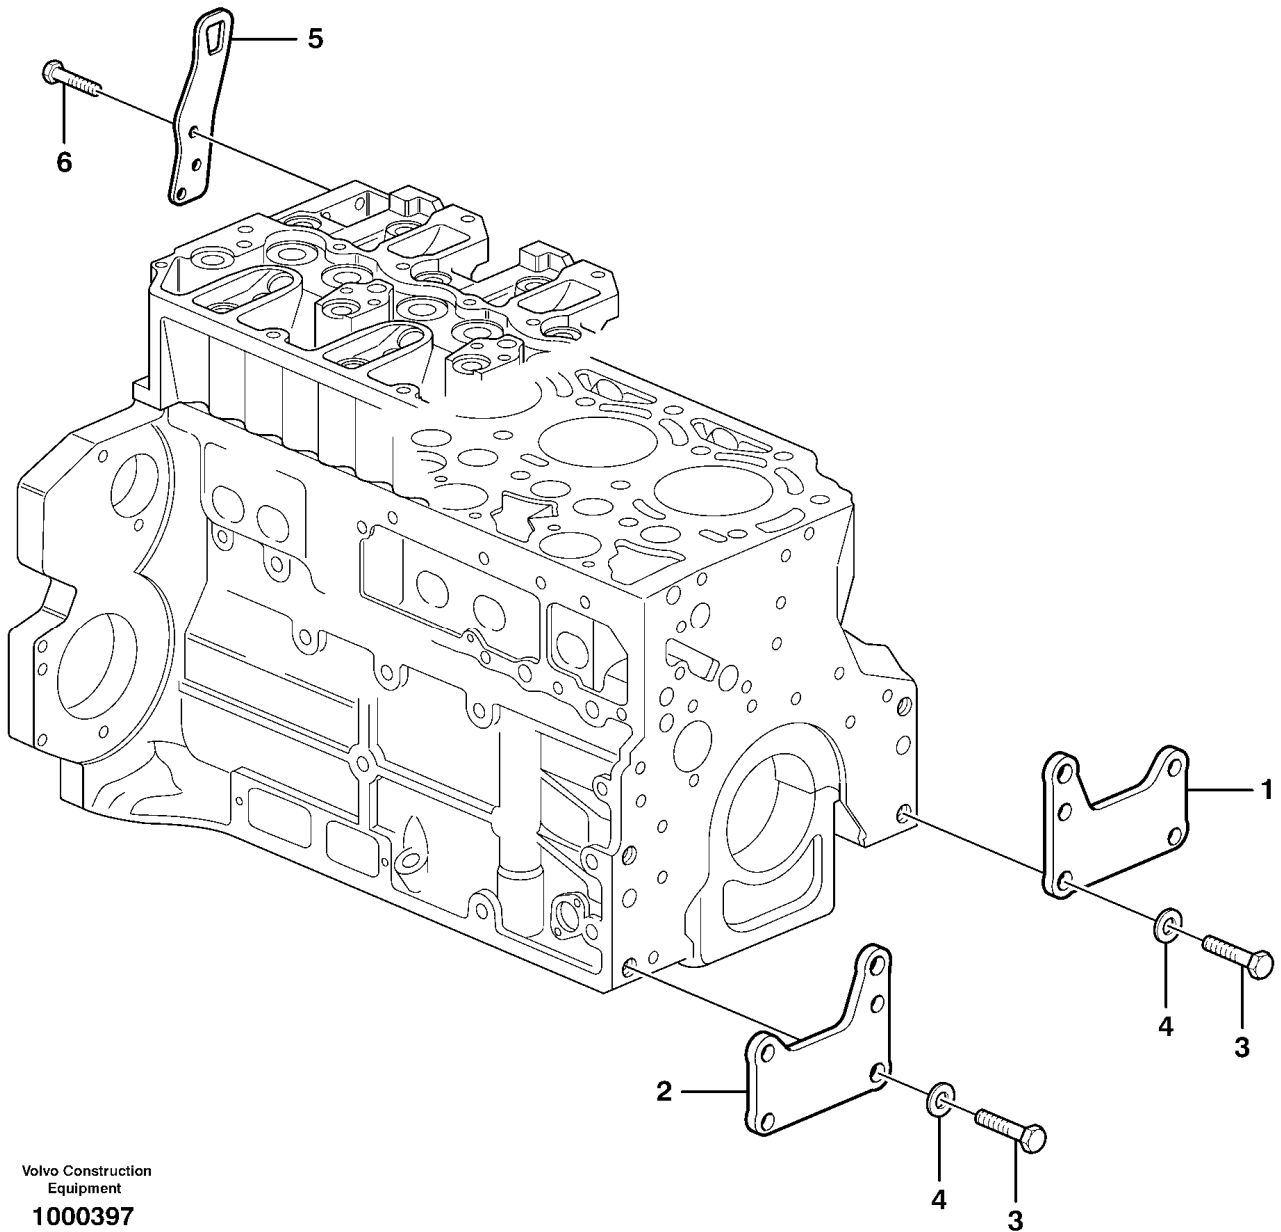

Date: 2014/2/7	Image id: 1000397	Catalogue: 20008	Model: L70E
Brand: Volvo	Serial: 21001-22957, 60001-61576, 71001-71337	Group/Section: 218/150	Title: Engine mounting 11172409

Volvo Construction
Equipment
1000397

Pos	Part	Q1	Q2	Q3	Q4	Q5	PS	Kit	Description	Option(s)	Remark
1	VOE20723978	1							Bracket		
2	VOE20723984	1							Bracket		
3	VOE20535027	4							Screw		
4	VOE20405606	4							Washer		
5	VOE20450854	2					OP		Lifting eye