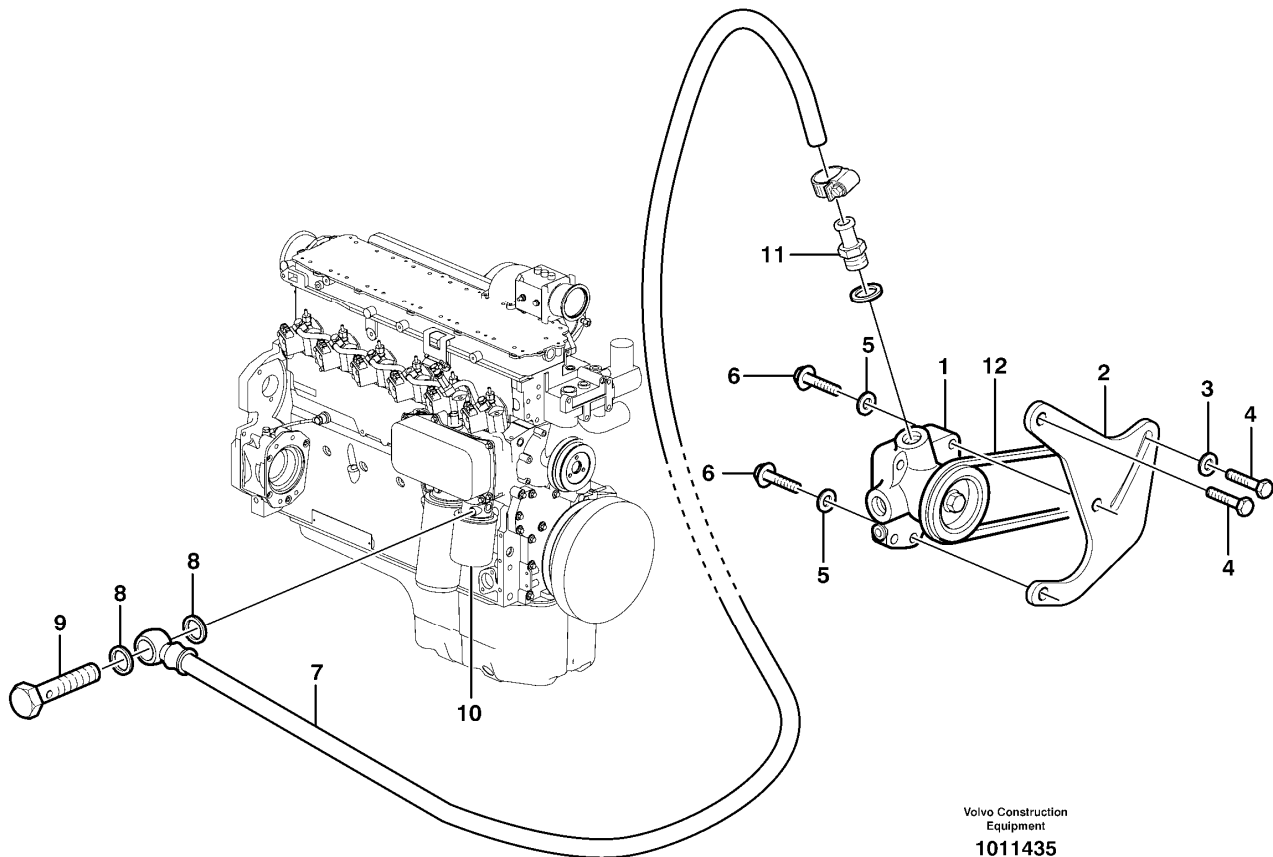

Date: 2014/2/7	Image id: 1011435	Catalogue: 20008	Model: L70E
Brand: Volvo	Serial: 21001-22957, 60001-61576, 71001-71337	Group/Section: 233/100	Title: Fuel pump STD, OPEN ROPS

Volvo Construction
Equipment
1011435

Section option	Kit	Option description
VOE11172409		Engine VOLVO D6D LBE2

Pos	Part	Q1	Q2	Q3	Q4	Q5	PS	Kit	Description	Option(s)	Remark
1	VOE20497044	1							Fuel pump		
2	VOE20880927	1							Bracket		(VOE20460032)ENG - 01099408
2	VOE20880927	1							Bracket		ENG 01099409 -
3	VOE20405734	1							Washer		
4	VOE20441860	2							Screw		(VOE20498595)
5	VOE20460063	2							Spring washer		
6	VOE13949578	2							Screw		
7	VOE20460044	1							Fuel pipe		
8	VOE976929	2							Gasket