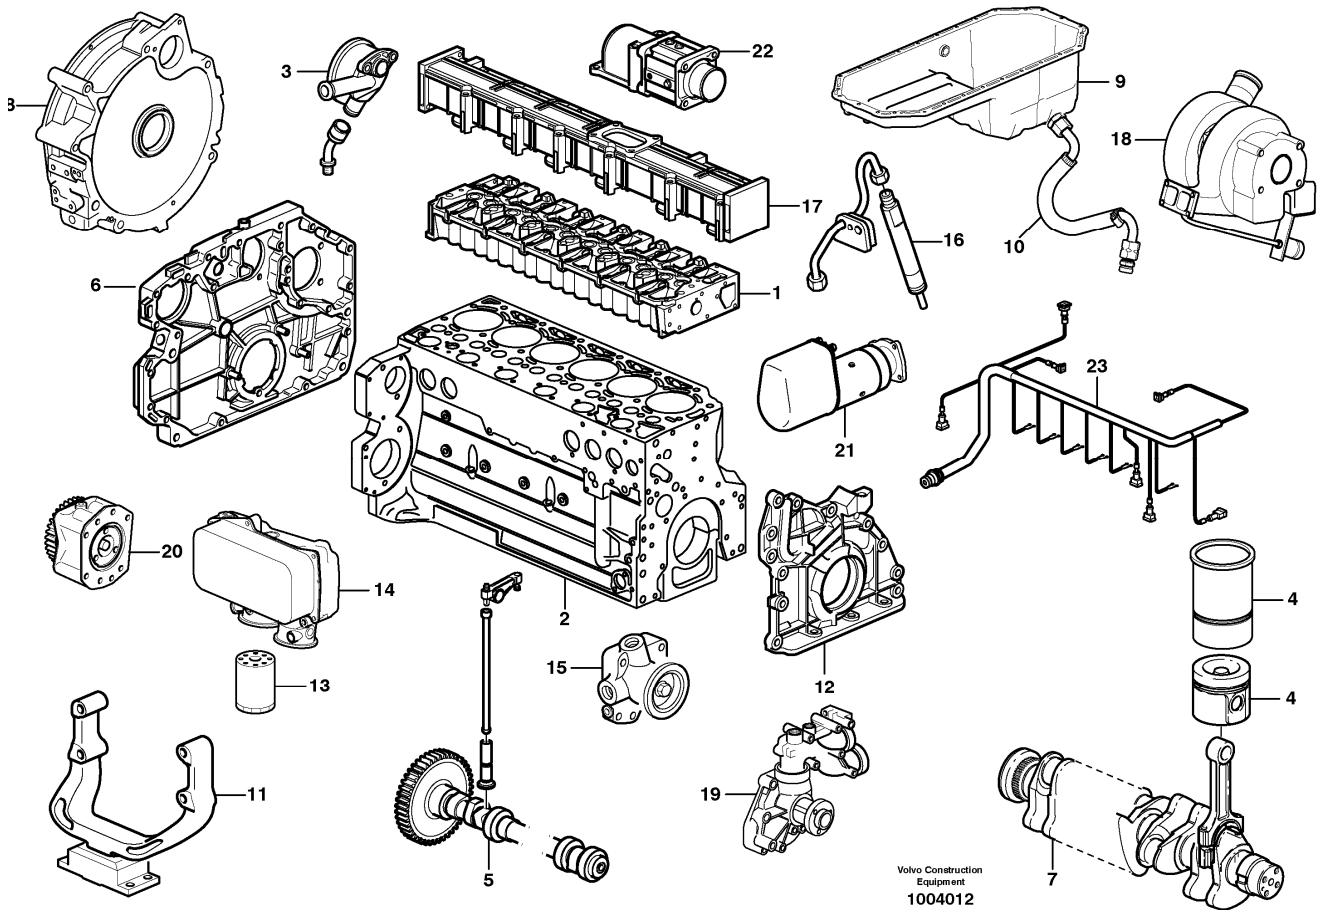

Date: 2014/2/7	Image id: 1004012	Catalogue: 20008	Model: L70E
Brand: Volvo	Serial: 21001-22957, 60001-61576, 71001-71337	Group/Section: 210/100	Title: Engine

Section option	Kit	Option description
VOE11172409		Engine VOLVO D6D LBE2

Pos	Part	Q1	Q2	Q3	Q4	Q5	PS	Kit	Description	Option(s)	Remark
	VOE11172409	1							Engine		D6DLBE2
1		1							•Cylinder head		See ref 211/100
2		1							•Cylinder block		See ref 212/100
3		1							•Crankcase ventilation		See ref 212/150
4		6							•Cylinder Liner And Piston		See ref 213/100
5		1							•Valve mechanism		See ref 214/100
6		1							•Timing gear casing		See ref 215/100
7		1							•Crankshaft		See ref 216/100
8		1							•Flywheel housing		See ref 216/150