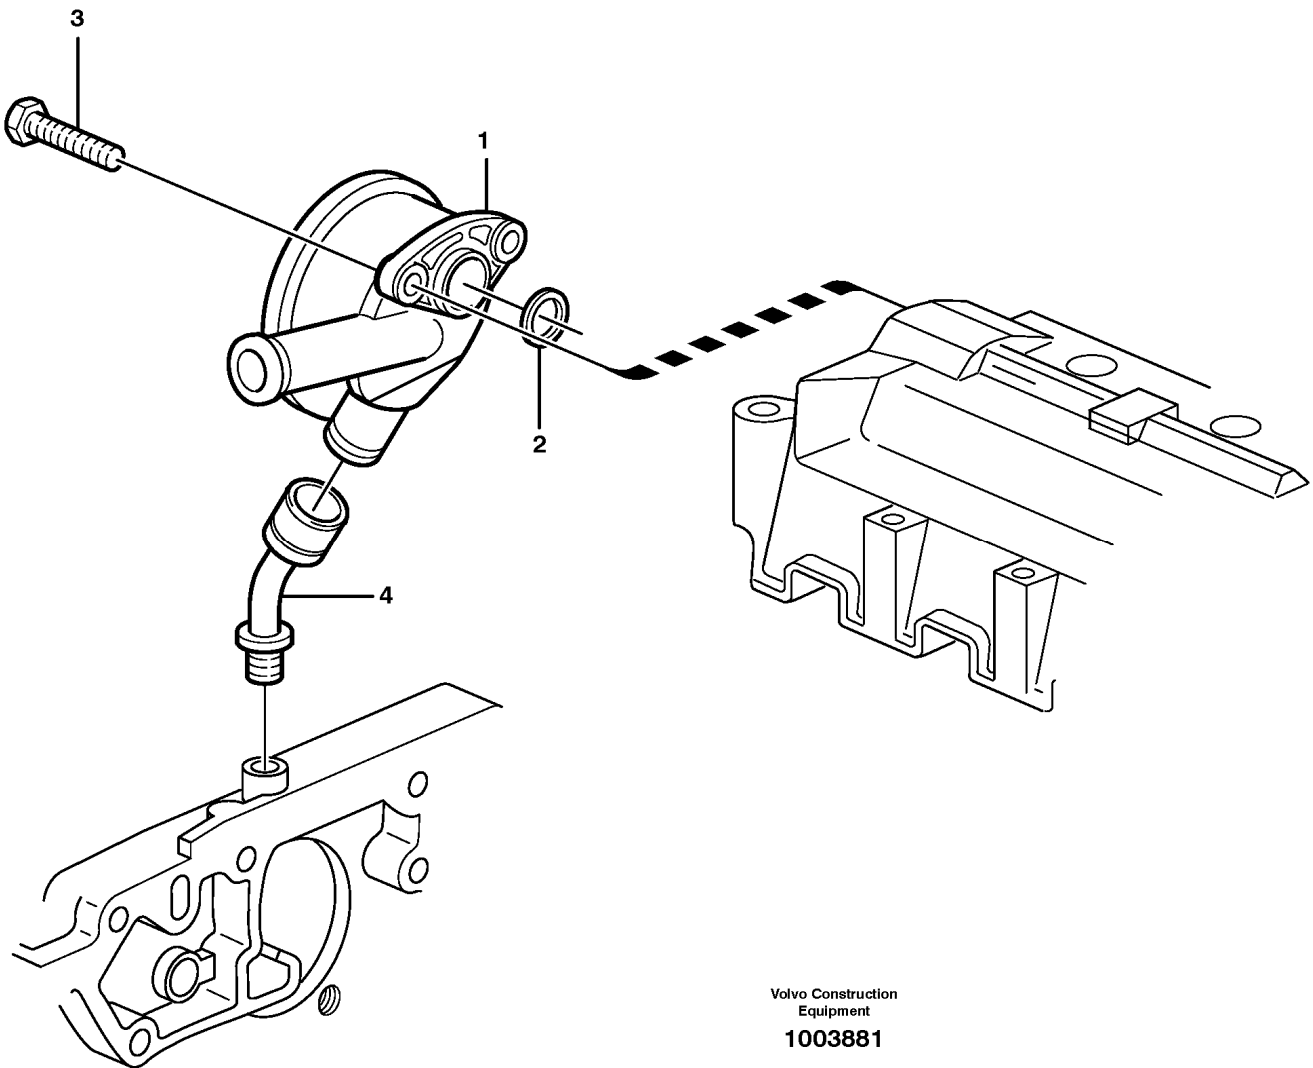

Date: 2014/2/7	Image id: 1003881	Catalogue: 20008	Model: L70E
Brand: Volvo	Serial: 21001-22957, 60001-61576, 71001-71337	Group/Section: 212/150	Title: Crankcase ventilation

Section option	Kit	Option description
VOE11172409		Engine VOLVO D6D LBE2

Pos	Part	Q1	Q2	Q3	Q4	Q5	PS	Kit	Description	Option(s)	Remark
1	VOE20405626	1							Regulator		
2	VOE20405627	1							Gasket		
3	VOE20450728	2							Bolt		
4	VOE20405938	1							Connector