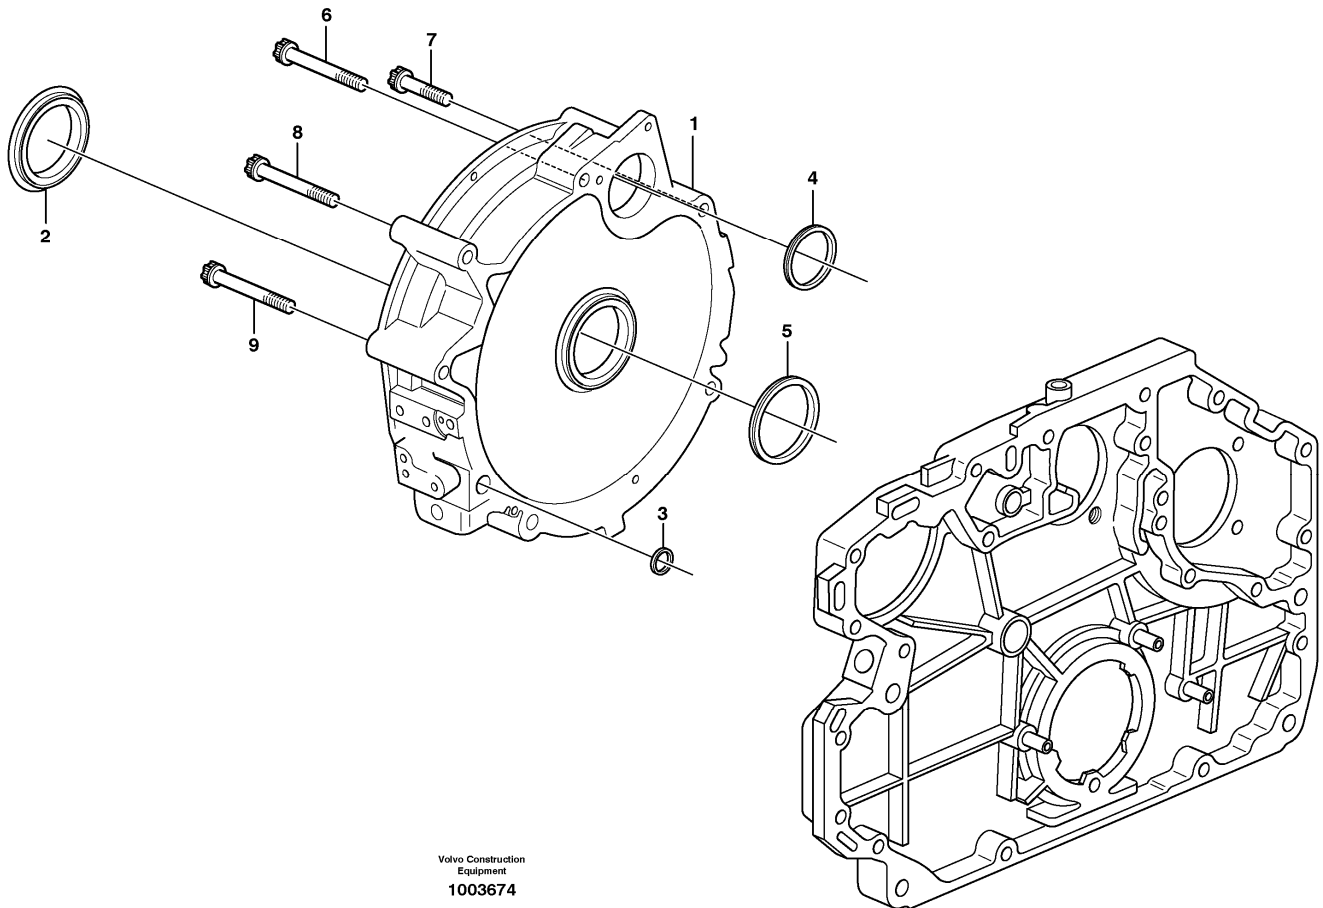

Date: 2014/2/7	Image id: 1003674	Catalogue: 20008	Model: L70E
Brand: Volvo	Serial: 21001-22957, 60001-61576, 71001-71337	Group/Section: 216/150	Title: Flywheel housing

Section option	Kit	Option description
VOE11172409		Engine VOLVO D6D LBE2

Pos	Part	Q1	Q2	Q3	Q4	Q5	PS	Kit	Description	Option(s)	Remark
1	VOE20459987	1							Flywheel housing		
2	VOE20450784	1							•Labyrinth ring		(VOE11700592)
3	VOE20459993	4							O-ring		
4	VOE20459994	1							Sealing ring		
5	VOE20450786	1							Sealing ring		(VOE11700599)
6	VOE20459991	3							Screw		
7	VOE20460931	1							Screw		
8	VOE20459995	4							Screw		
9	VOE20459996	1							Screw