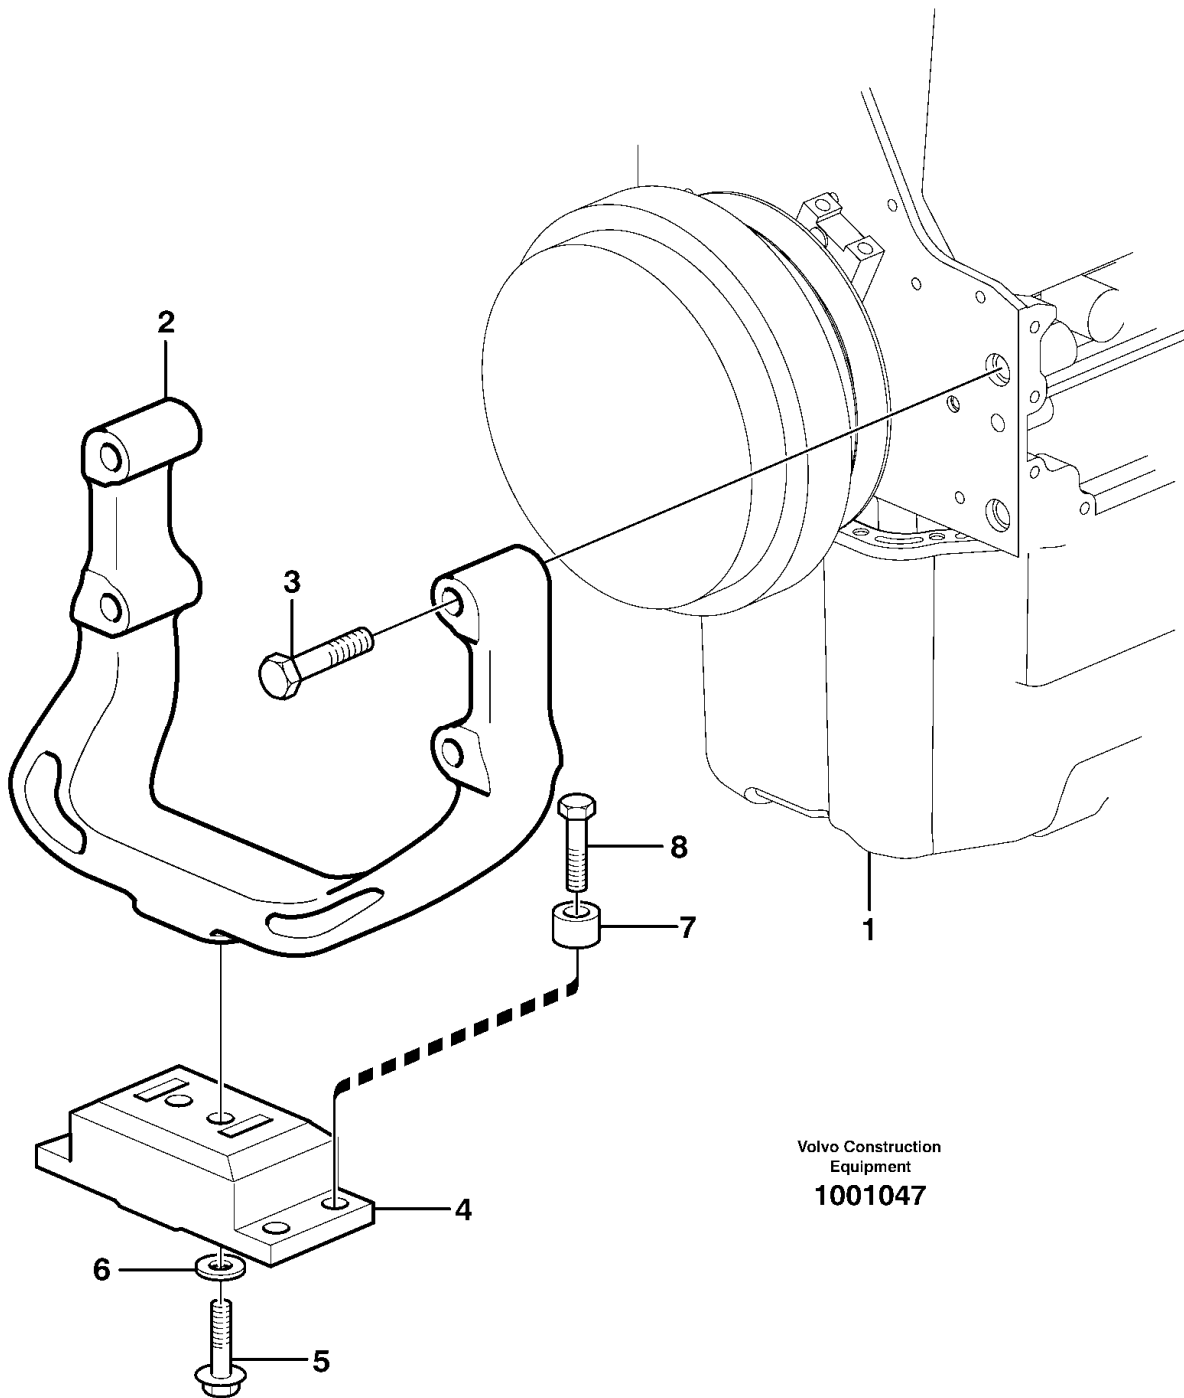

11	VOE11130269	1							Clamp		
12	VOE948645	2							Flange lock nut		
13	VOE11154125	1							Hose		
14	VOE11054659	1							Connector		
15	VOE943473	1							Hose clamp		

VOLVO

Construction Equipment

Date: 2014/2/7	Image id: 1001047	Catalogue: 20008	Model: L70E
Brand: Volvo	Serial: 21001-22957, 60001-61576, 71001-71337	Group/Section: 218/100	Title: Engine mounting STD, OPEN ROPS