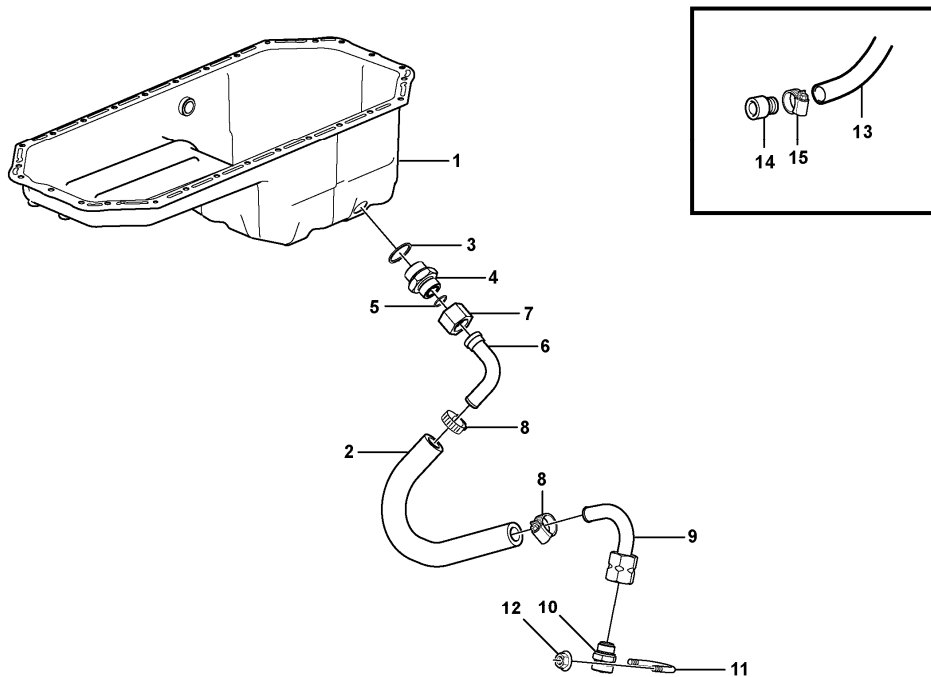

Date: 2014/2/7	Image id: 1019351	Catalogue: 20008	Model: L70E
Brand: Volvo	Serial: 21001-22957, 60001-61576, 71001-71337	Group/Section: 217/150	Title: Drain line, oil sump STD, OPEN ROPS

Volvo Construction
Equipment
1019351

Section option	Kit	Option description
VOE33162		Wheel Loader L70E

Pos	Part	Q1	Q2	Q3	Q4	Q5	PS	Kit	Description	Option(s)	Remark
1		1							Oil Pan		See ref 217/100
2	VOE990769	REQ					SE		Hose		L = 430 MM
3	VOE13947630	1							Gasket		
4	VOE11163064	1							Nipple		
5	VOE990740	1							O-ring		
6	VOE11410190	1							Drain tube		
7	VOE13933877	1							Fitting nut		
8	VOE943473	2							Hose clamp		
9	VOE11173508	1							Drain tube		
10	VOE11054692	1							Valve