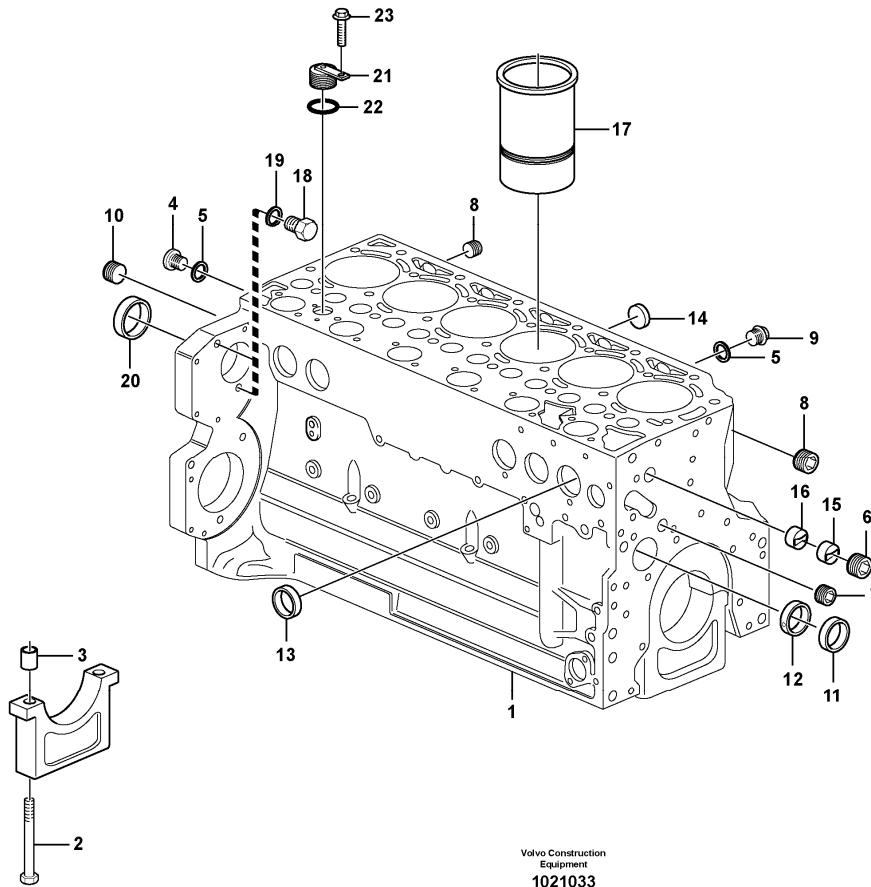

Date: 2014/2/7	Image id: 1021033	Catalogue: 20008	Model: L70E
Brand: Volvo	Serial: 21001-22957, 60001-61576, 71001-71337	Group/Section: 212/100	Title: Cylinder block

Section option	Kit	Option description
VOE11172409		Engine VOLVO D6D LBE2

Pos	Part	Q1	Q2	Q3	Q4	Q5	PS	Kit	Description	Option(s)	Remark
1	VOE20533309	1					SS		Cylinder Block		ENG - 01060658
1	VOE20785815	1					SS		Cylinder Block		ENG 01060659 - 01099383
1	VOE21009708	1							Crankcase		ENG 01099384 -
2	VOE20460006	14							•Screw		ENG - 01099383
3	VOE20460001	14							•Bushing		ENG - 01099383
4	VOE945065	1							•Plug		
5	VOE13969011	3							•Gasket		
6	VOE20405717	1							•Plug		
7	VOE20405719	1							•Plug		ENG - 01099383
8	VOE20508600	2							•Plug