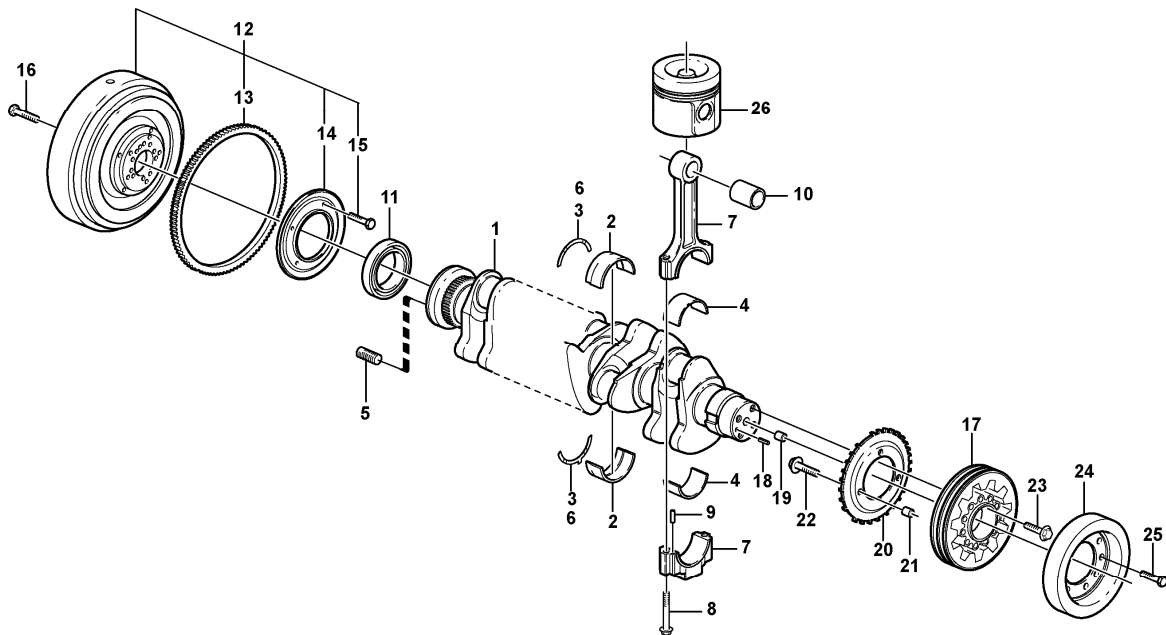

Date: 2014/2/7	Image id: 1021711	Catalogue: 20008	Model: L70E
Brand: Volvo	Serial: 21001-22957, 60001-61576, 71001-71337	Group/Section: 216/100	Title: Crankshaft and related parts

Volvo Construction
Equipment
1021711

Section option	Kit	Option description
VOE11172409		Engine VOLVO D6D LBE2

Pos	Part	Q1	Q2	Q3	Q4	Q5	PS	Kit	Description	Option(s)	Remark
1	VOE20459146	1							Crankshaft		ENG - 851836
	VOE20769707	1					SS		Crankshaft		ENG 851837 - 1022793
	VOE21351400	1							Crankshaft		(VOE20785969)ENG 1022794 - 1099383
	VOE21351400	1							Crankshaft		(VOE20892713)ENG 1099384 -
2	VOE20459140	7							Main bearing		STD 84,00 MM
	VOE20459139	7							Main Bearing		U SZ 83,75 MM
3	VOE20459149	REQ							Thrust washer		STD WID 14 MM THICK 2,0 MM
	VOE20459148	REQ							Thrust Washer		WID 14 MM THICK 2,2