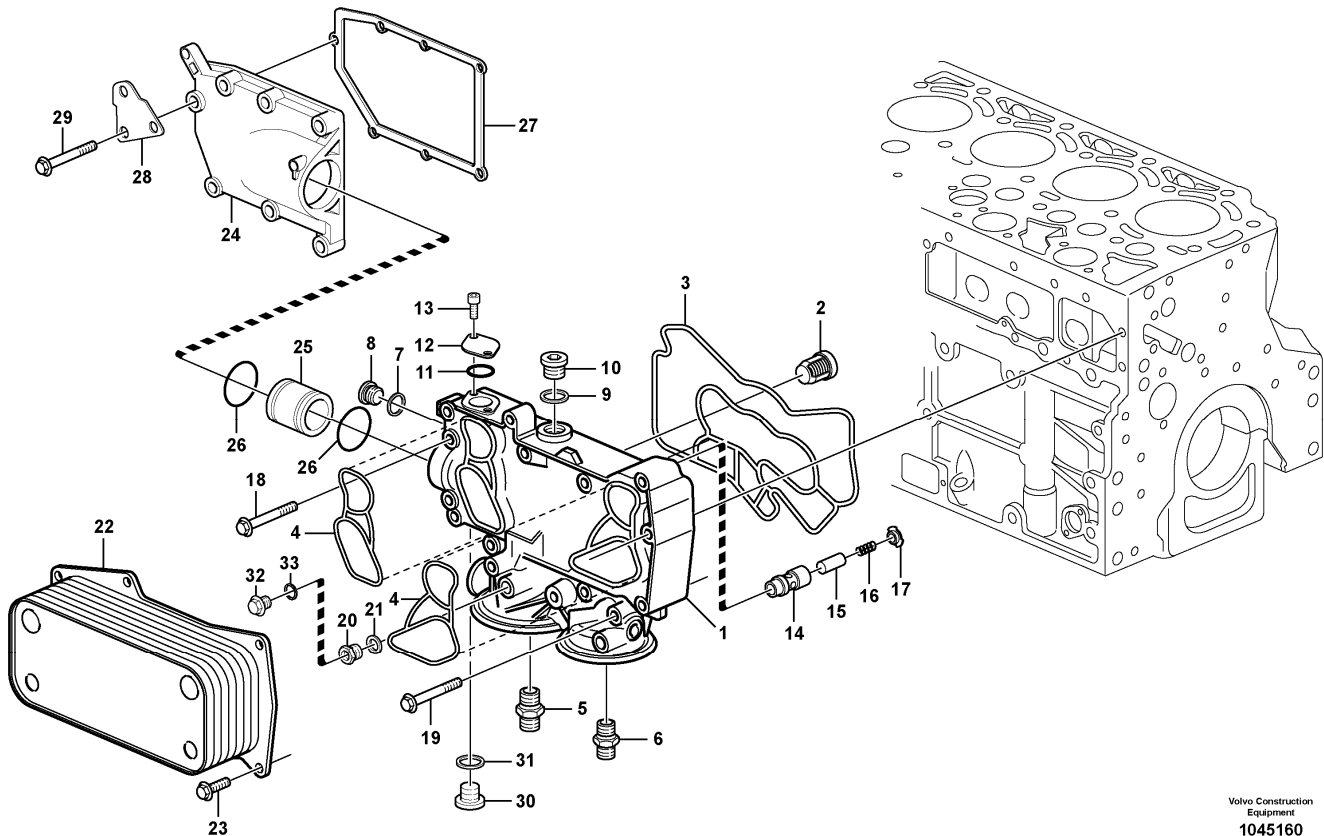

Date: 2014/2/7	Image id: 1045160	Catalogue: 20008	Model: L70E
Brand: Volvo	Serial: 21001-22957, 60001-61576, 71001-71337	Group/Section: 223/100	Title: Oil cooler

Volvo Construction
Equipment
1045160

Section option	Kit	Option description
VOE11172409		Engine VOLVO D6D LBE2

Pos	Part	Q1	Q2	Q3	Q4	Q5	PS	Kit	Description	Option(s)	Remark
1	VOE21099784	1							Oil cooler		
2	VOE20459204	1							•Valve		
3	VOE20459203	1							•Gasket		
4	VOE20459202	2							•Gasket		
5	VOE20459201	1							•Nipple		
6	VOE20459200	1							•Nipple		
7	VOE13947622	1							•Plane gasket		
8	VOE20502245	1							•Screw plug		
9	VOE13947628	1							•Plane gasket		
10	VOE20459195	1							•Plug