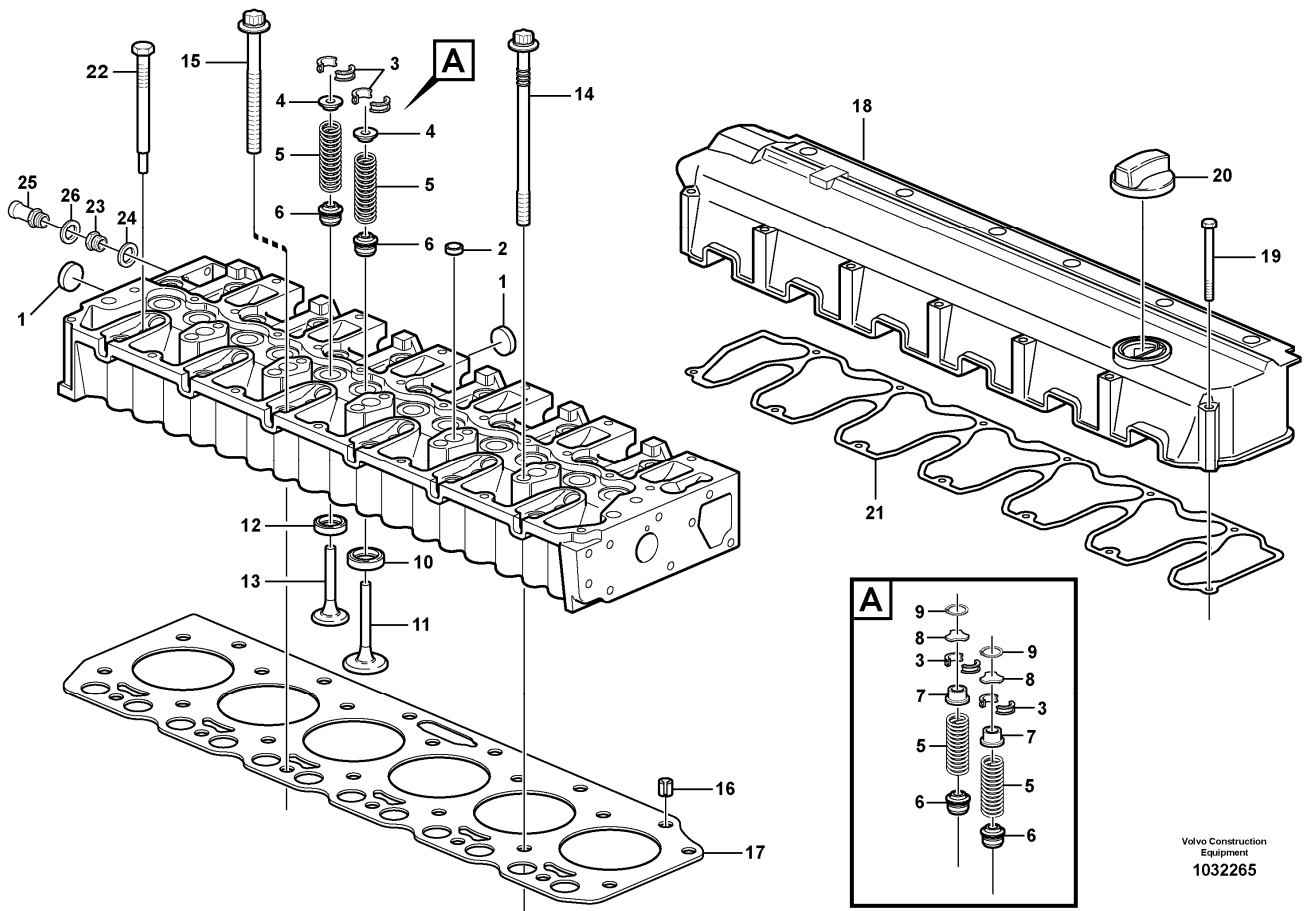

Date: 2014/2/7	Image id: 1032265	Catalogue: 20008	Model: L70E
Brand: Volvo	Serial: 21001-22957, 60001-61576, 71001-71337	Group/Section: 211/100	Title: Cylinder head

Volvo Construction
Equipment
1032265

Section option	Kit	Option description
VOE11172409		Engine VOLVO D6D LBE2

Pos	Part	Q1	Q2	Q3	Q4	Q5	PS	Kit	Description	Option(s)	Remark
	VOE20747867	1							Cylinder head		(VOE20498711)ENG - 01031803
	VOE20747867	1							Cylinder head		ENG 1031804 - 2006/01
	VOE21055823	1							Cylinder head		ENG 2006/02 -
1	VOE20412745	5							•Core plug		
2	VOE20412733	5							•Core plug		
3	VOE20459857	24							•Valve sleeve		
4	VOE20535037	12							•Washer		ENG - 2006/01
5	VOE20459851	12							•Valve spring		
6	VOE20459855	12							•Valve seal