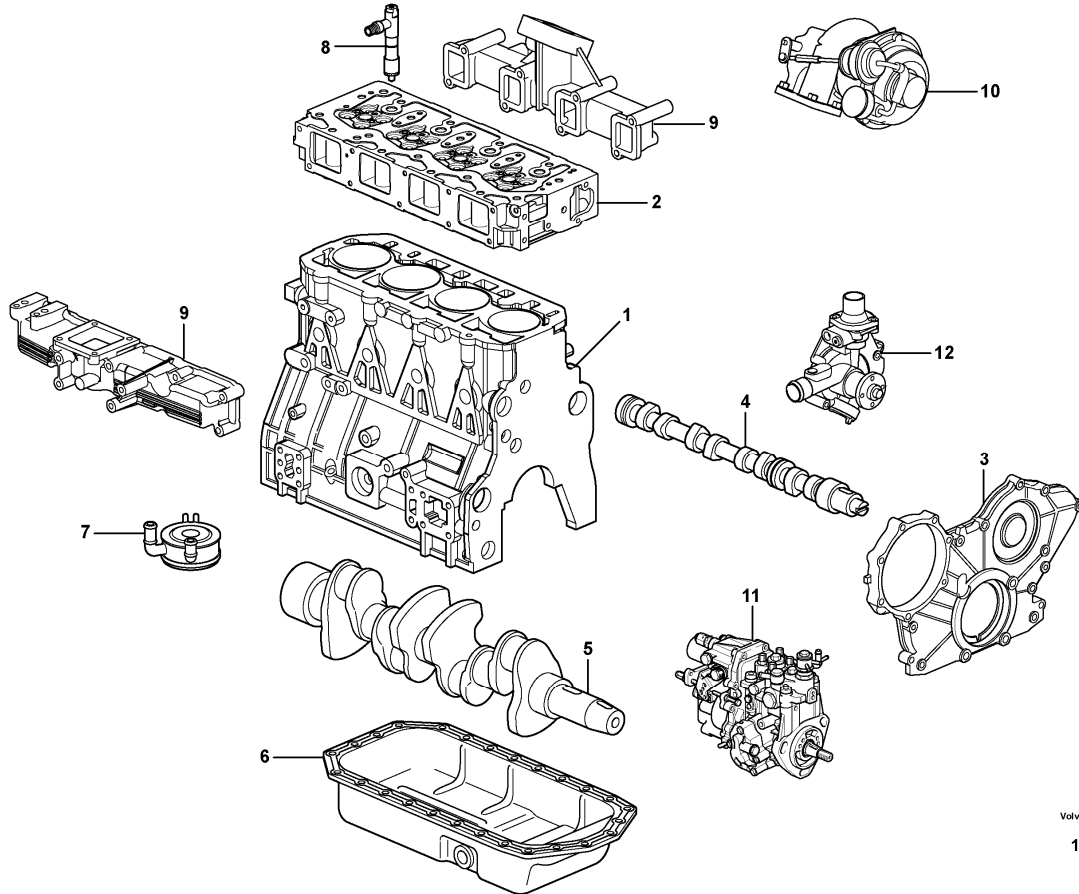

Date: 2013/10/23	Image id: 1018251	Catalogue: 20067	Model: MC110B
Brand: Volvo	Serial: 61001-62000, 70001-	Group/Section: 210/150	Title: Engine

Volvo Construction
Equipment
1018251

Section option	Kit	Option description
VOE11850033		Engine
VOE11850709		Engine Hf
VOE15628994		Engine WITH OUT EPA/EU T2 LABEL
VOE15628999		Engine WITH OUT EPA/EU T2 LABEL

Q1-Q5	Option	Option description	
Q1 11850033	VOE11850033	Engine	
Q2 11850709 HF	VOE11850709	Engine Hf	

Pos	Part	Q1	Q2	Q3	Q4	Q5	PS	Kit	Description	Option(s)	Remark
	VOE11850033	1							Engine		
	VOE15628994	1							Engine		
	VOE11850709		1						Engine		HF
	VOE15628999		1						Engine