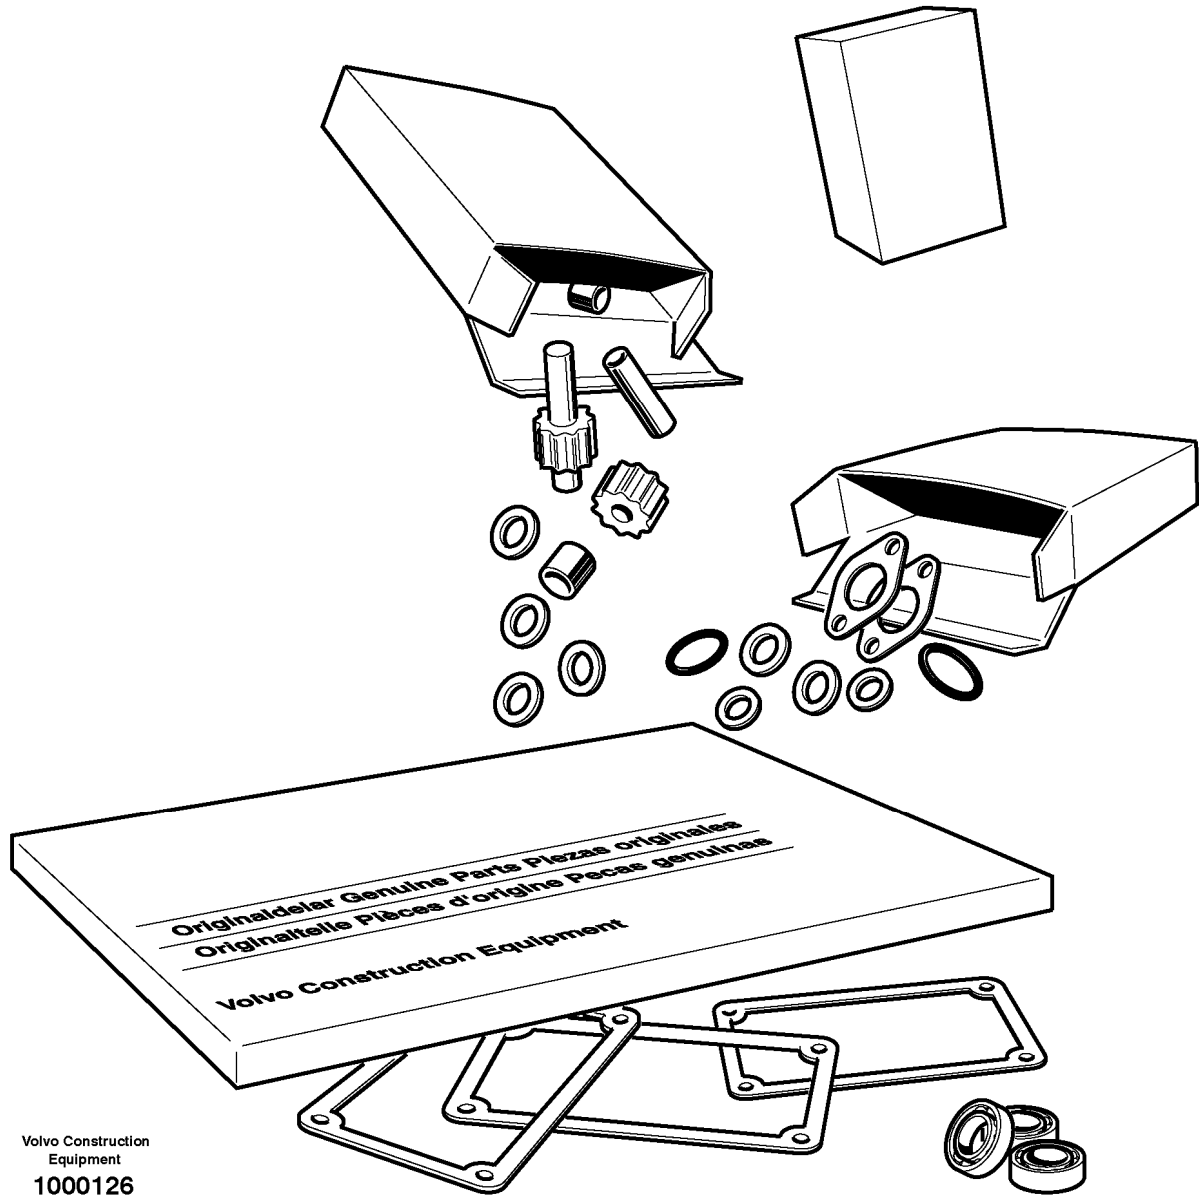

Date: <b>2013/10/23</b>	Image id: <b>1000126</b>	Catalogue: <b>20067</b>	Model: <b>MC110B</b>
Brand: <b>Volvo</b>	Serial: <b>61001-62000, 70001-</b>	Group/Section: <b>210/100</b>	Title: <b>Repair kits for engine</b>