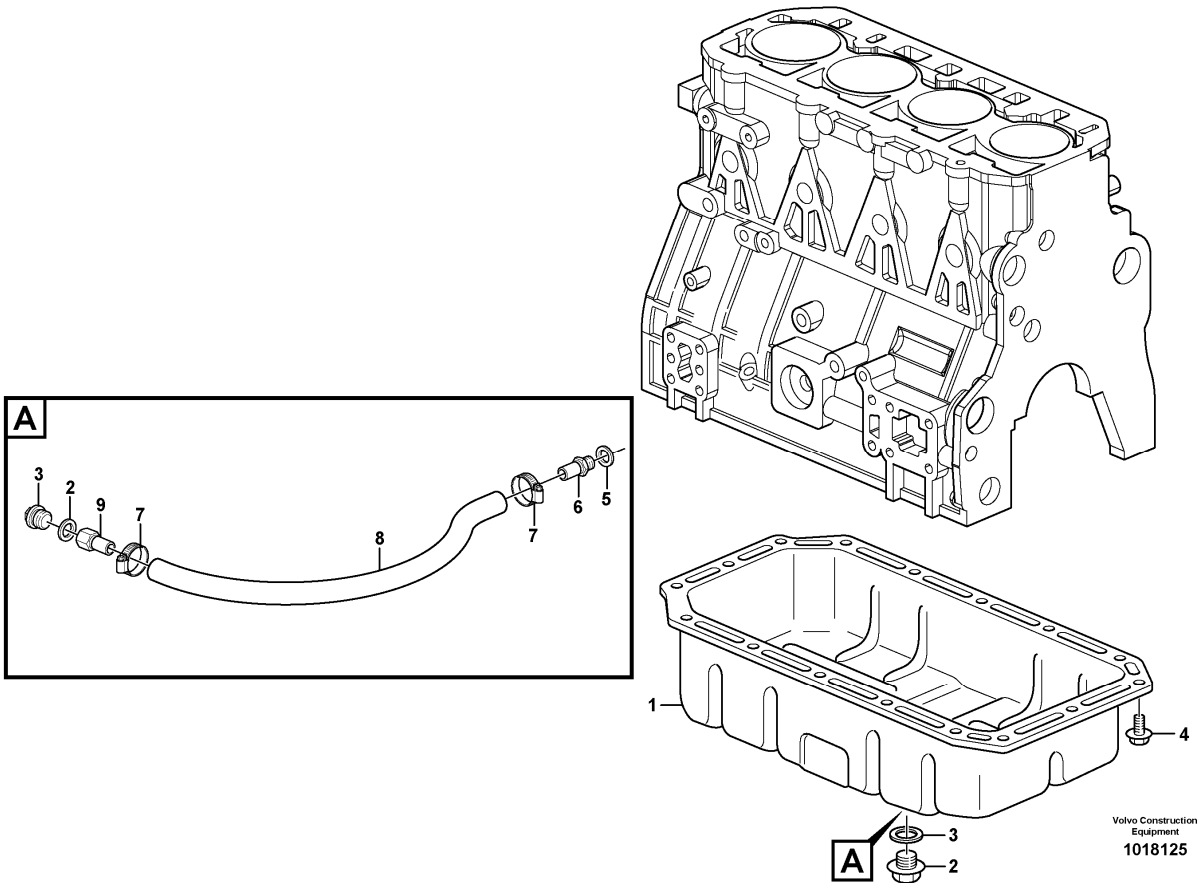

Date: 2013/10/23	Image id: 1018125	Catalogue: 20067	Model: MC110B
Brand: Volvo	Serial: 61001-62000, 70001-	Group/Section: 217/100	Title: Oil sump 11850033, 11850709

Section option	Kit	Option description
VOE11840379		Oil drain cplt. kit
VOE11850033		Engine
VOE11850709		Engine Hf

Q1-Q5	Option	Option description	
Q1 STD			
Q2 11840379	VOE11840379	Oil drain cplt. kit	

Pos	Part	Q1	Q2	Q3	Q4	Q5	PS	Kit	Description	Option(s)	Remark
1	VOE11714767	1							Oil pan		
2	VOE11713638	1	1						•Drain plug		
3	VOE11713639	1	1						•Sealing		
4	VOE11714490	16							Bolt		
5	VOE948885		1						Plane gasket