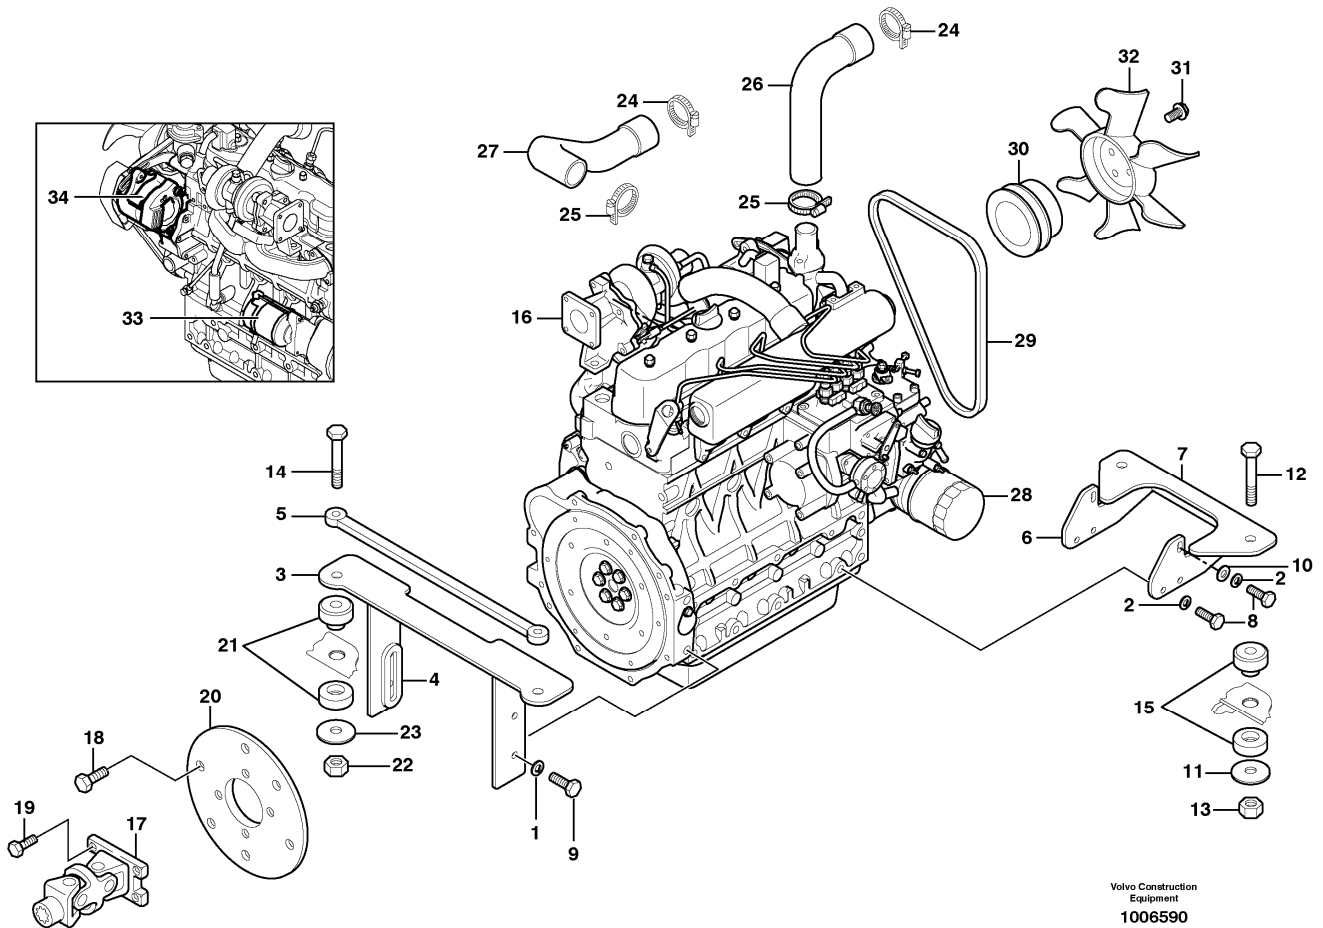

Date: 2013/10/20	Image id: 1006590	Catalogue: 20023	Model: MC60
Brand: Volvo	Serial: 60000-61000	Group/Section: 218/100	Title: Engine mounting

Pos	Part	Q1	Q2	Q3	Q4	Q5	PS	Kit	Description	Option(s)	Remark
1	VOE955925	4							Washer		
2	VOE955924	6							Spring washer		
3	VOE11850029	1					NS		Mounting Plate		
4	VOE11840897	2					OP		•Spacer		
5	VOE11850248	2					OP		•Spacer		
6	VOE11841147	1					NS		Mounting Plate		
7	VOE11840916	1					OP		•Flat bar		
8	VOE962772	6							Hexagon screw		
9	VOE962797	4							Hexagon screw		
10	VOE11841560	2							Washer		
11	VOE11840981	4							Washer		
12	VOE955598	2							Hexagon screw		
13	VOE11841453	4							Hexagon nut		
14	VOE959826	2					OP		Hexagon screw		

15	VOE11841316	4							Rubber cushion		
16	VOE11840890	1							Engine		
17	VOE11840942	1							Ball joint		
18	VOE963896	6							Hexagon screw		
19	VOE955691	4							Hexagon screw		
20	VOE11841004	1					NS		Plate		
21	VOE11841316	4							Rubber cushion		
22	VOE11841453	4							Hexagon nut		
23	VOE11840981	4							Washer		
24	VOE943478	2							Hose clamp		
25	VOE943477	2							Hose clamp		
26	VOE11841007	1							Hose		
27	VOE11841009	1							Hose		
28	VOE11711396	1							Oil filter		
29	VOE11711478	1							V-belt		
30	VOE11711480	1							Pulley		
31	VOE11711483	4							Screw		
32	VOE11711481	1							Fan		
33	VOE11711475	1							Starter motor		
34	VOE11711484	1							Alternator		