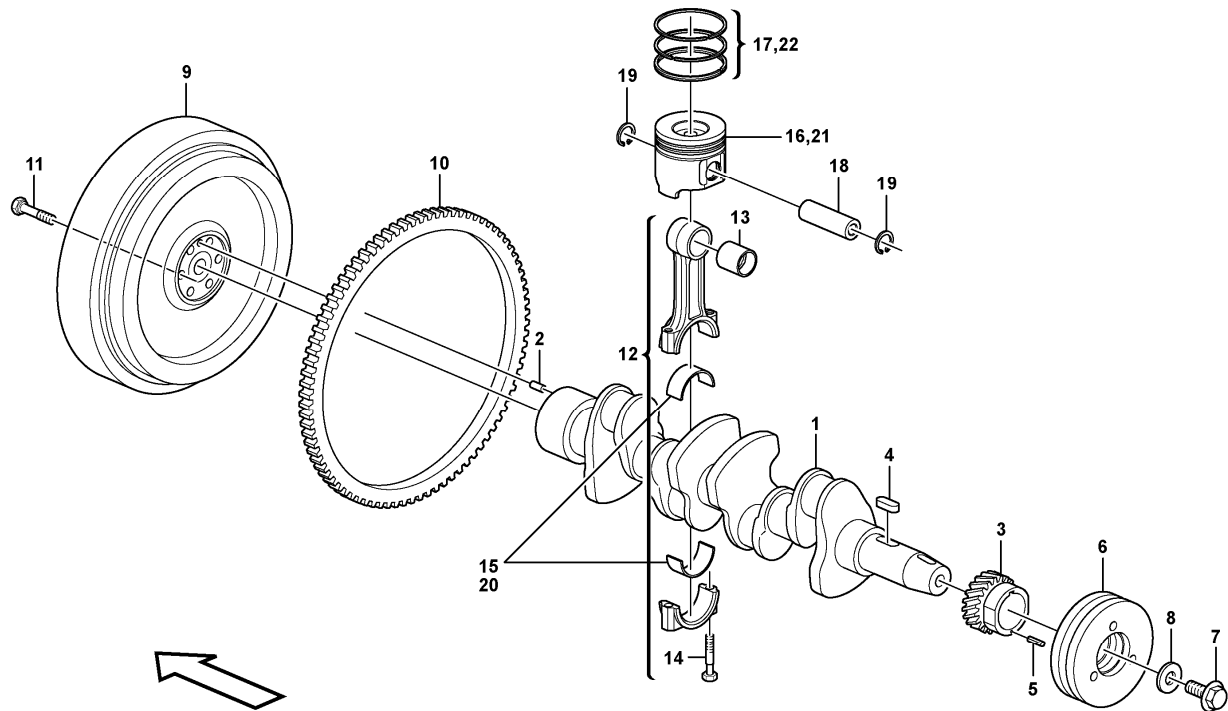

Date: 2013/10/20	Image id: 1017695	Catalogue: 20063	Model: MC60B
Brand: Volvo	Serial: 61001-62000, 70001-	Group/Section: 216/100	Title: Crankshaft and related parts

Volvo Construction
Equipment
1017695

Section option	Kit	Option description
VOE11850329		Engine WITH EPA/EU T2 LABEL

Pos	Part	Q1	Q2	Q3	Q4	Q5	PS	Kit	Description	Option(s)	Remark
1	VOE11714661	1							Crankshaft		
2	VOE11714376	1							•Pin		
3	VOE11714355	1							•Gear		
4	VOE11714468	1							•Key		
5	VOE11713687	1							Pin		
6	VOE11714357	1							Pulley		
7	VOE11713690	1							Bolt		
8	VOE11713689	1							Washer		
9	VOE11714360	1							Flywheel		
10	VOE11713419	1							•Starter gear ring		
11	VOE11713431	6							Bolt