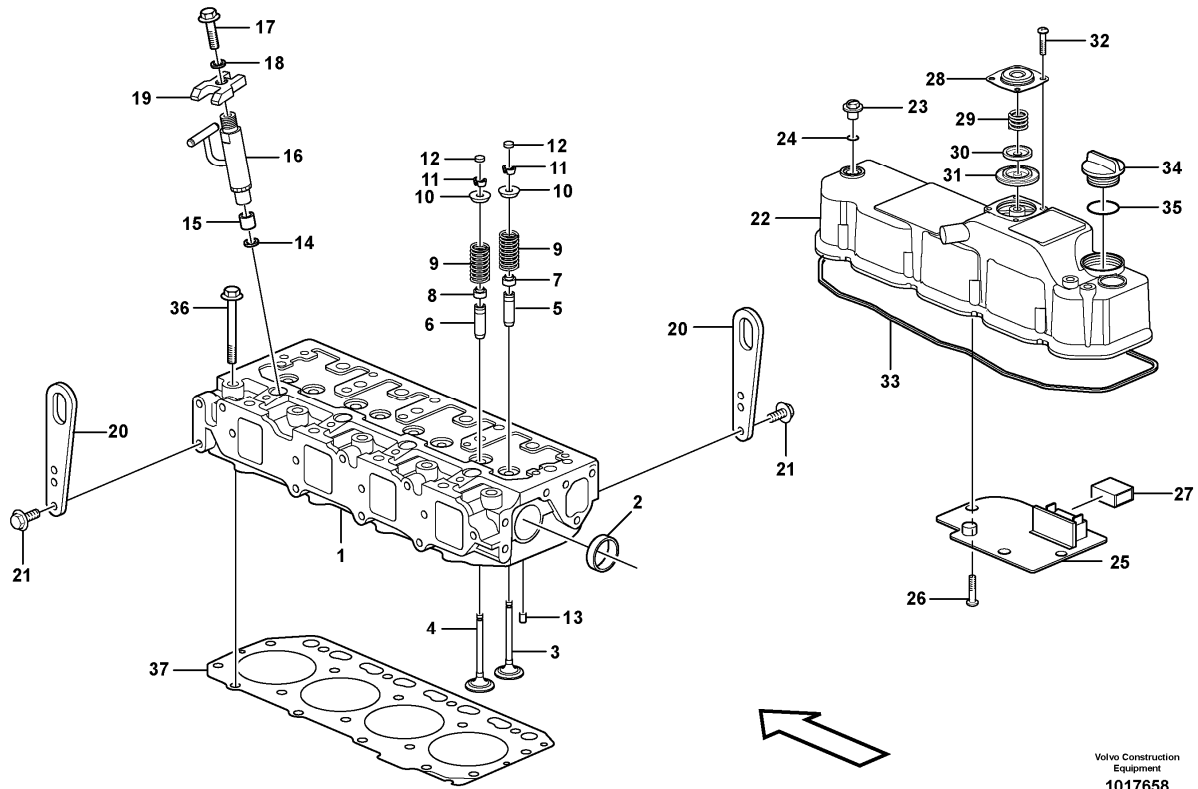

Date: 2013/10/20	Image id: 1017658	Catalogue: 20063	Model: MC60B
Brand: Volvo	Serial: 61001-62000, 70001-	Group/Section: 211/100	Title: Cylinder head

Section option	Kit	Option description
VOE11850329		Engine WITH EPA/EU T2 LABEL

Pos	Part	Q1	Q2	Q3	Q4	Q5	PS	Kit	Description	Option(s)	Remark
1	VOE11714658	1							Cylinder head		
2	VOE11714379	2							•Plug		
3	VOE11714709	4							•Valve		
4	VOE11714710	4							•Valve		
5	VOE11714708	4							•Valve guide		
6	VOE11714713	4							•Valve guide		
7	VOE11713652	4							•Sealing		
8	VOE11713651	4							•Sealing		
9	VOE11714711	8							•Valve spring		
10	VOE11714712	8							•Spring retainer		
11	VOE11713654	8							•Valve sleeve