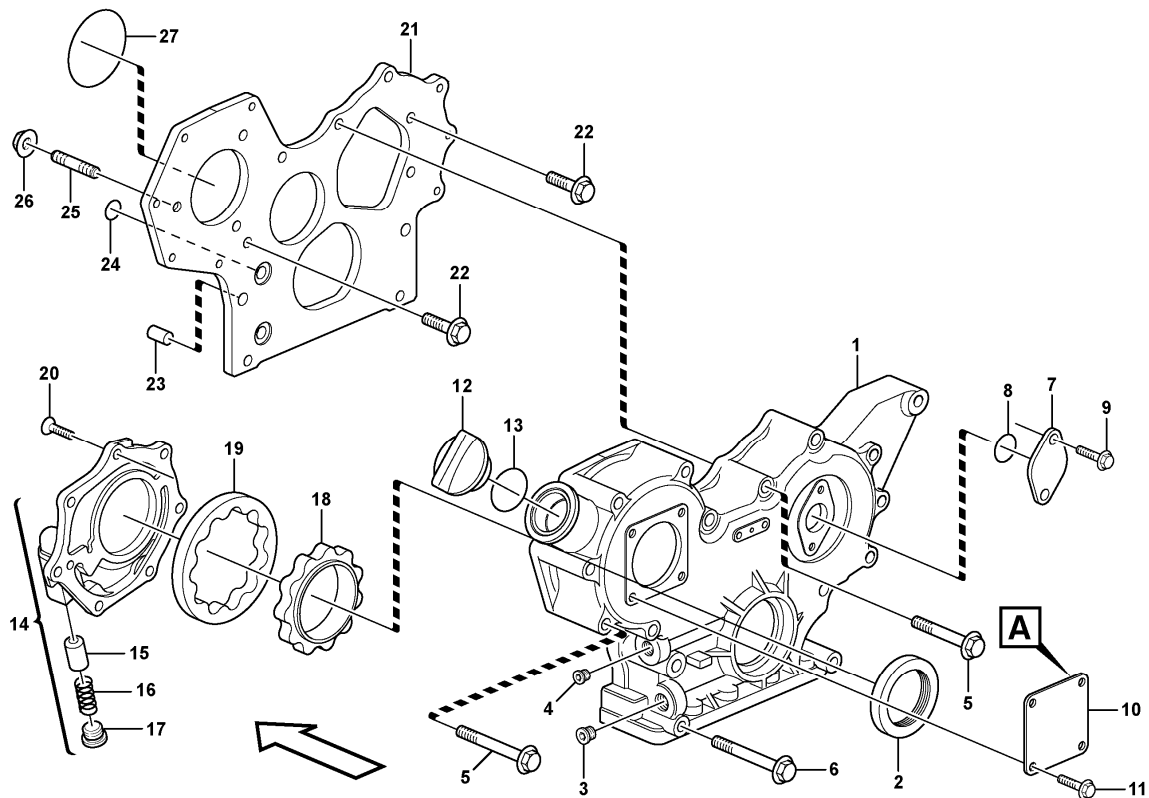

Date: 2013/10/20	Image id: 1017692	Catalogue: 20063	Model: MC60B
Brand: Volvo	Serial: 61001-62000, 70001-	Group/Section: 215/100	Title: Timing gear casing and gears

Volvo Construction
Equipment
1017692

Section option	Kit	Option description
VOE11850329		Engine WITH EPA/EU T2 LABEL

Pos	Part	Q1	Q2	Q3	Q4	Q5	PS	Kit	Description	Option(s)	Remark
1	VOE11713614	1							Timing gear casing		
2	VOE11713616	1							•Sealing		
3	VOE11713615	1							•Plug		
4	VOE14521504	1							•Plug		
5	VOE11714373	11							Bolt		
6	VOE11714271	3							Flange screw		
7	VOE11713625	1							Cover		
8	VOE11713626	1							O-ring		
9	VOE11714374	2							Bolt		
10	VOE11714370	1							Cover		
11	VOE11714372	4							Bolt