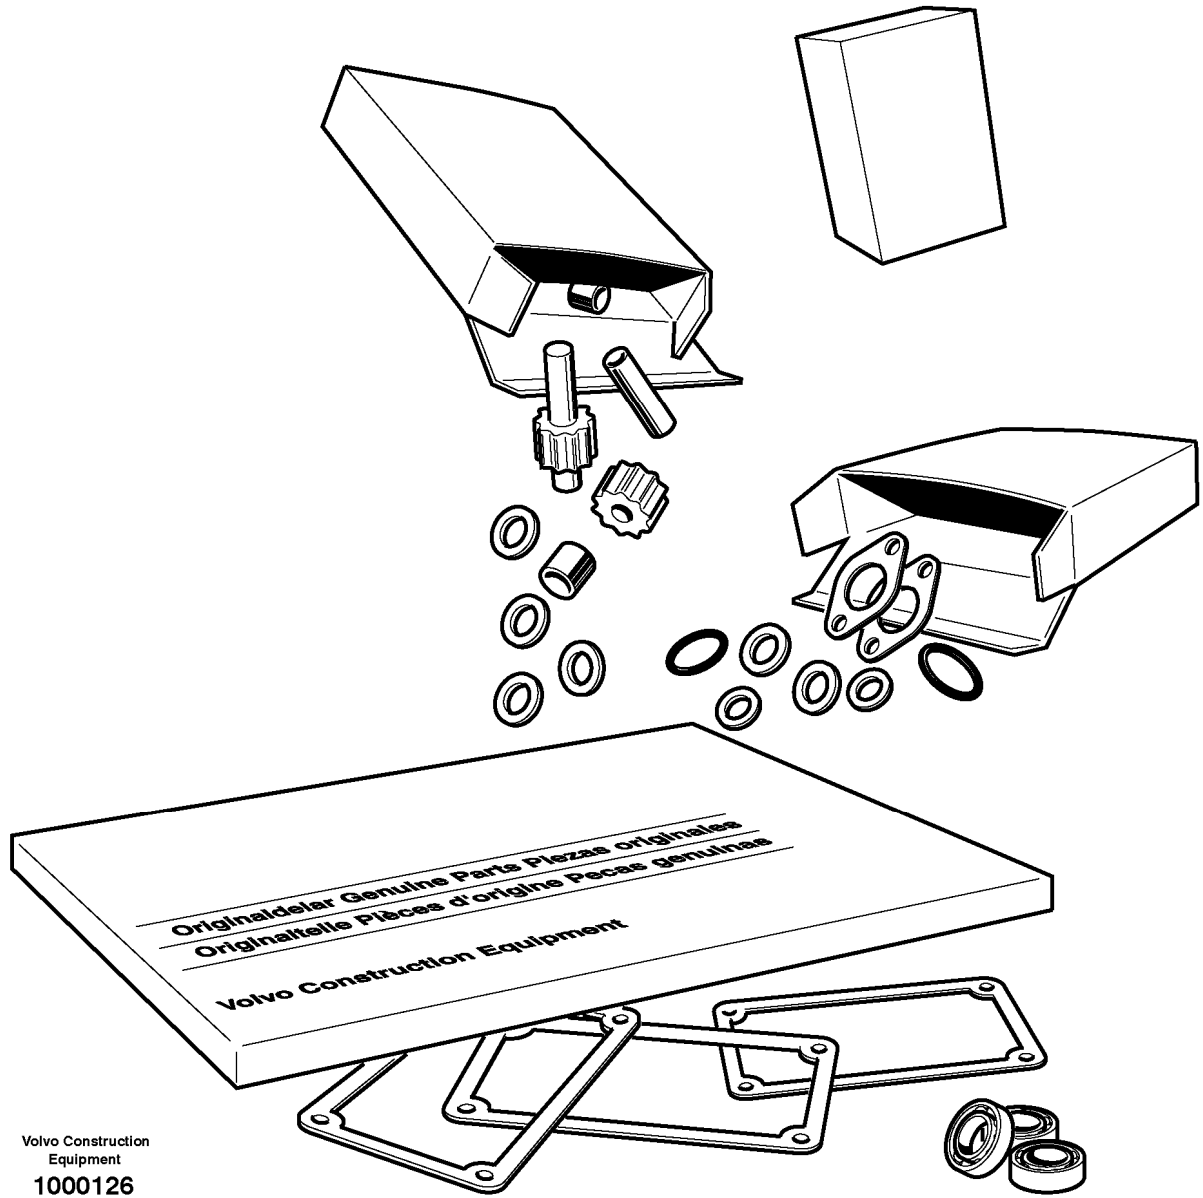

Date: 2013/10/20	Image id: 1000126	Catalogue: 20063	Model: MC60B
Brand: Volvo	Serial: 61001-62000, 70001-	Group/Section: 210/100	Title: Repair kits for engine

Section option	Kit	Option description
VOE11850329		Engine WITH EPA/EU T2 LABEL

Pos	Part	Q1	Q2	Q3	Q4	Q5	PS	Kit	Description	Option(s)	Remark
	VOE11714610	1							Gasket kit		
	VOE11714611	1							•Gasket		
	VOE11713305	1							•O-ring		
	VOE11713652	4							•Sealing