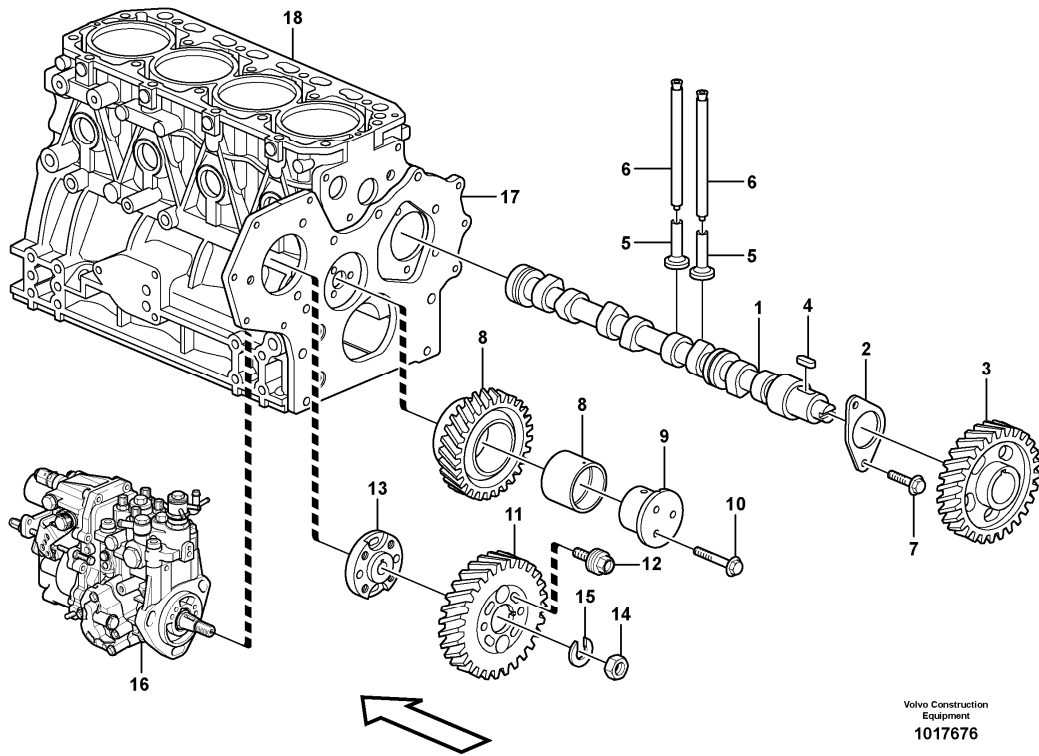

Date: 2013/10/20	Image id: 1017676	Catalogue: 20063	Model: MC60B
Brand: Volvo	Serial: 61001-62000, 70001-	Group/Section: 214/100	Title: Valve mechanism

Section option	Kit	Option description
VOE11850329		Engine WITH EPA/EU T2 LABEL

Pos	Part	Q1	Q2	Q3	Q4	Q5	PS	Kit	Description	Option(s)	Remark
1	VOE11714644	1							Camshaft		
2		1					NS		•Thrust Washer		
3		1					NS		•Camshaft Gear		
4		1					NS		•Key		
5	VOE11714485	8							Tappet		
6	VOE11713678	8							Rod		
7	VOE14525410	2							Bolt		
8	VOE11713681	1							Gear		
9	VOE11713680	1							Shaft		
10	VOE11714487	3							Bolt		
11	VOE11714338	1							Gear