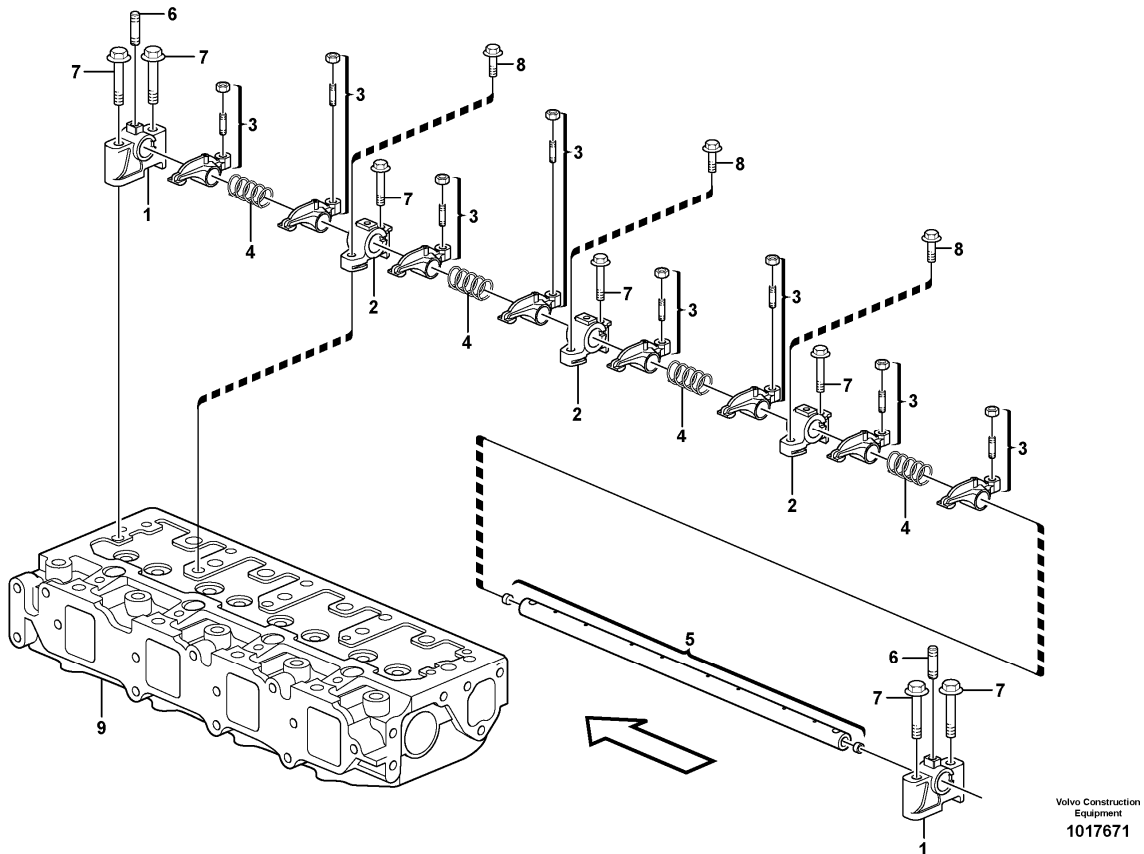

Date: 2013/10/20	Image id: 1017671	Catalogue: 20063	Model: MC60B
Brand: Volvo	Serial: 61001-62000, 70001-	Group/Section: 211/200	Title: Valve mechanism

Section option	Kit	Option description
VOE11850329		Engine WITH EPA/EU T2 LABEL

Pos	Part	Q1	Q2	Q3	Q4	Q5	PS	Kit	Description	Option(s)	Remark
	VOE11714659						NS		Rocker Arm		
1	VOE11714714	2							•Support		
2	VOE11714715	3							•Support		
3	VOE11713646	8							•Rocker arm		
4	VOE11714716	4							•Spring		
5	VOE11714717	1							•Shaft		
6	VOE11713645	3							•Stud		
7	VOE11713374	7							Bolt		
8	VOE11713640	3							Bolt		
9		1							Cylinder head		See ref 211/100