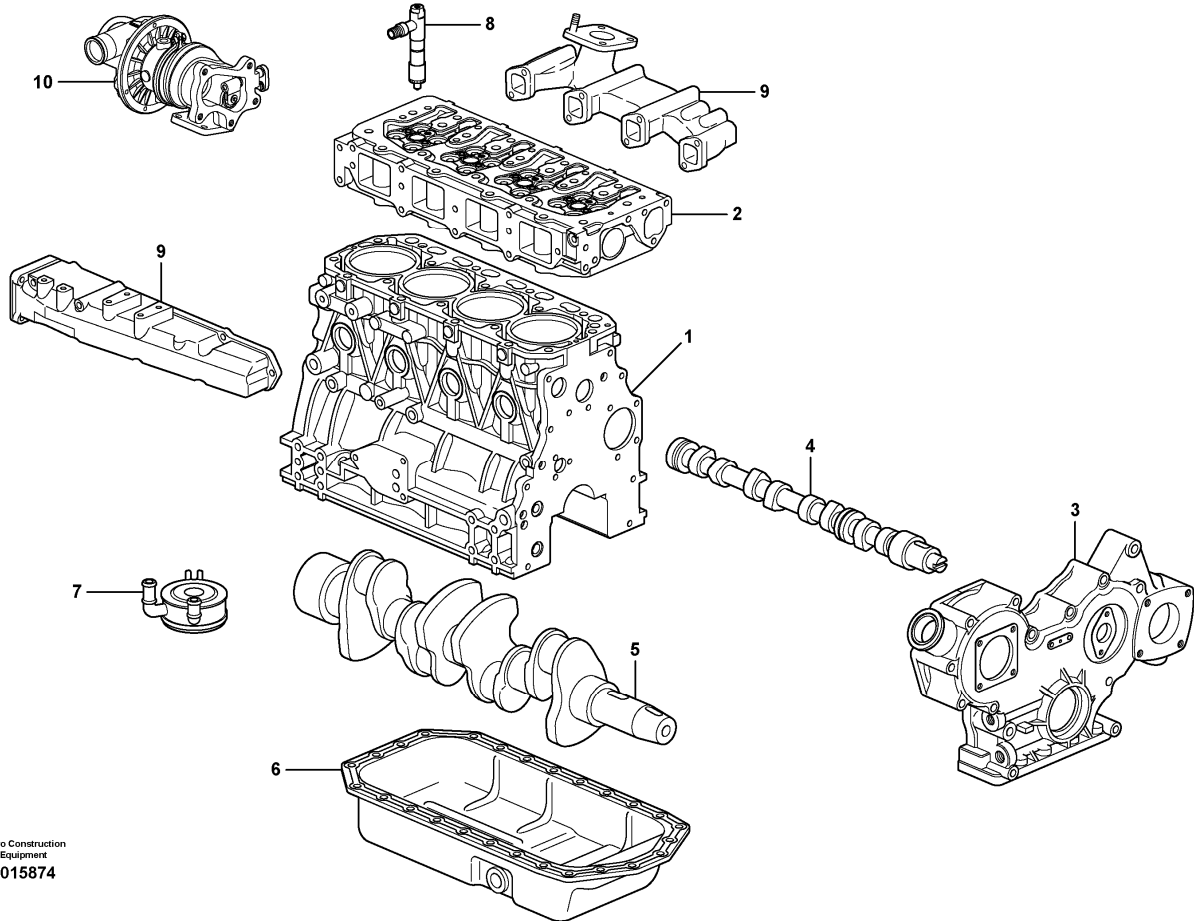

Date: 2013/10/20	Image id: 1015874	Catalogue: 20063	Model: MC60B
Brand: Volvo	Serial: 61001-62000, 70001-	Group/Section: 210/150	Title: Engine

Section option	Kit	Option description
VOE11850329		Engine WITH EPA/EU T2 LABEL
VOE15628983		Engine WITH OUT EPA/EU T2 LABEL

Pos	Part	Q1	Q2	Q3	Q4	Q5	PS	Kit	Description	Option(s)	Remark
	VOE11850329	1							Engine		
	VOE15628983	1							Engine		
1		1							•Cylinder block		See ref 212/100
2		1							•Cylinder head		See ref 211/100
3		1							•Timing gear casing		See ref 215/100
4		1							•Camshaft		See ref 214/100
5		1							•Crankshaft		See ref 216/100
6		1							•Oil sump		See ref 217/100
7		1							•Oil cooler		See ref 220/100
8		1							•Injector		See ref 237/100