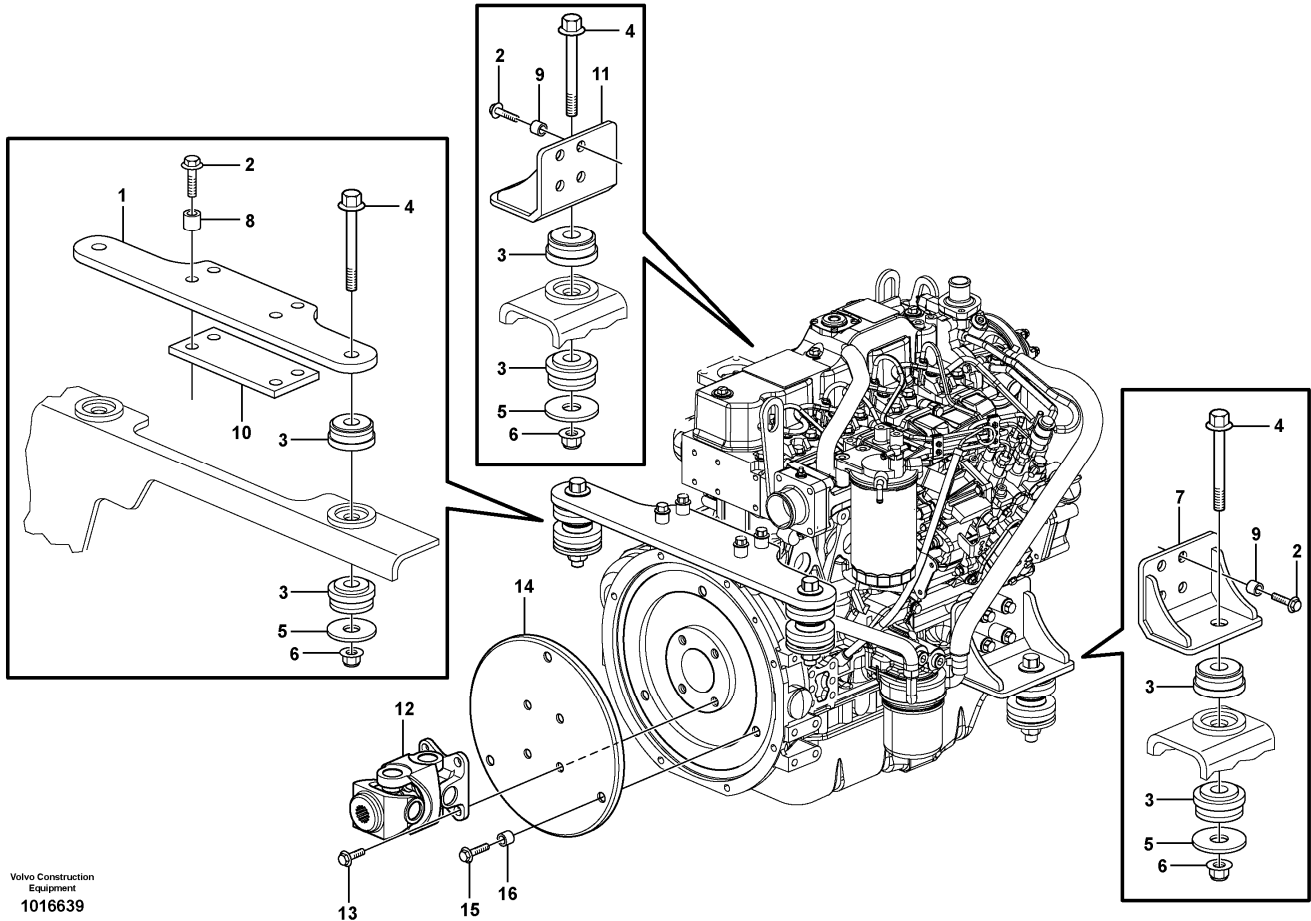

Date: 2013/10/20	Image id: 1016639	Catalogue: 20063	Model: MC60B
Brand: Volvo	Serial: 61001-62000, 70001-	Group/Section: 218/100	Title: Engine mounting

Volvo Construction
Equipment
1016639

Pos	Part	Q1	Q2	Q3	Q4	Q5	PS	Kit	Description	Option(s)	Remark
1	VOE11850537	1							Plate		
2	VOE968163	12							Flange screw		
3	VOE11852528	8							Mount		
4	VOE968592	4							Flange screw		
5	VOE11850356	4							Washer		
6	VOE13967934	4							Flange lock nut		(VOE967934)
7	VOE11850533	1							Bracket		
8	VOE13930447	4							Spacer ring		
9	VOE843028	8							Spacer sleeve		
10	VOE11850538	1							Plate		
11	VOE11850877	1							Bracket		
12	VOE11840942	1							Ball joint		
13	VOE946441	4							Flange screw		
14	VOE11850592	1							Plate