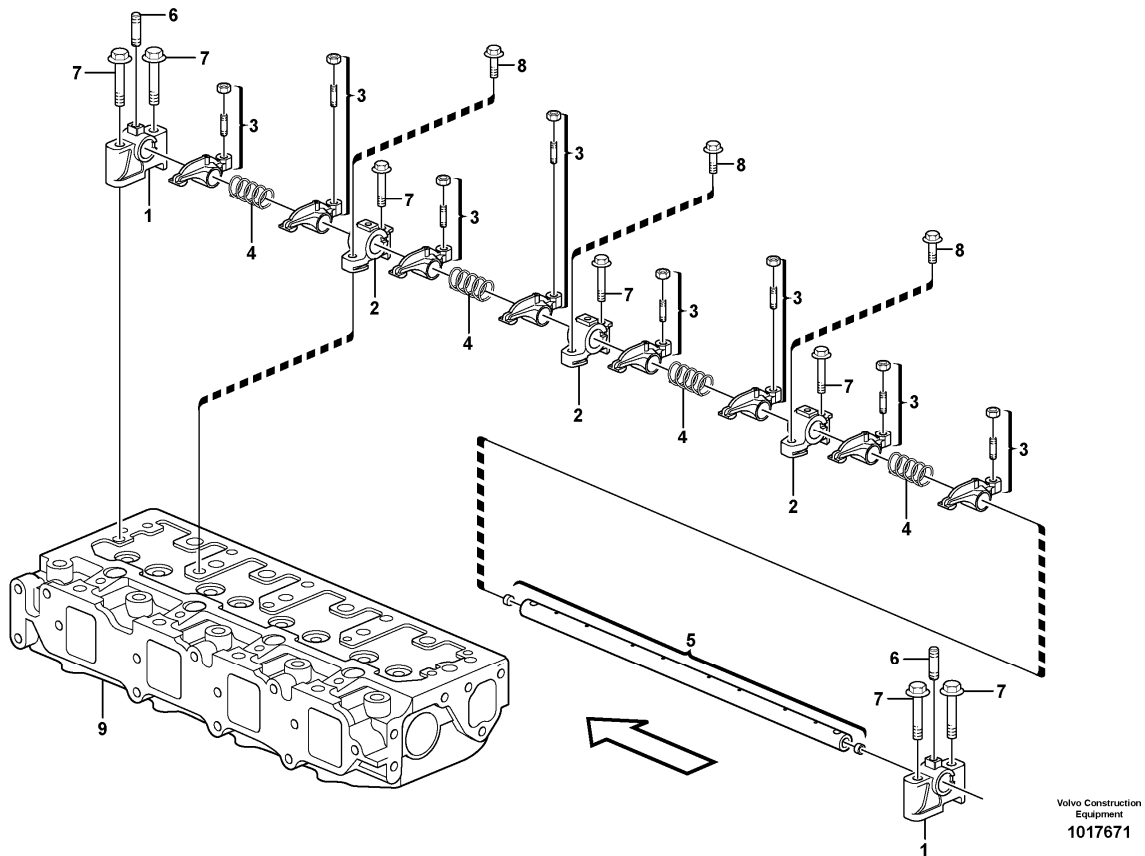

Date: 2013/10/20	Image id: 1017671	Catalogue: 20162	Model: MC60B
Brand: Volvo	Serial: 71000-	Group/Section: 211/200	Title: Valve mechanism

Section option	Kit	Option description
VOE11852928		Engine

Pos	Part	Q1	Q2	Q3	Q4	Q5	PS	Kit	Description	Option(s)	Remark
	VOE11714659						NS		Rocker Arm		
1	VOE11714714	2							•Support		
2	VOE11714715	3							•Support		
3	VOE11713646	8							•Rocker arm		
4	VOE11714716	4							•Spring		
5	VOE11714717	1							•Shaft		
6	VOE11713645	3							•Stud		
7	VOE11713374	7							Bolt		
8	VOE11713640	3							Bolt		
9		1							Cylinder head		See ref 211/100