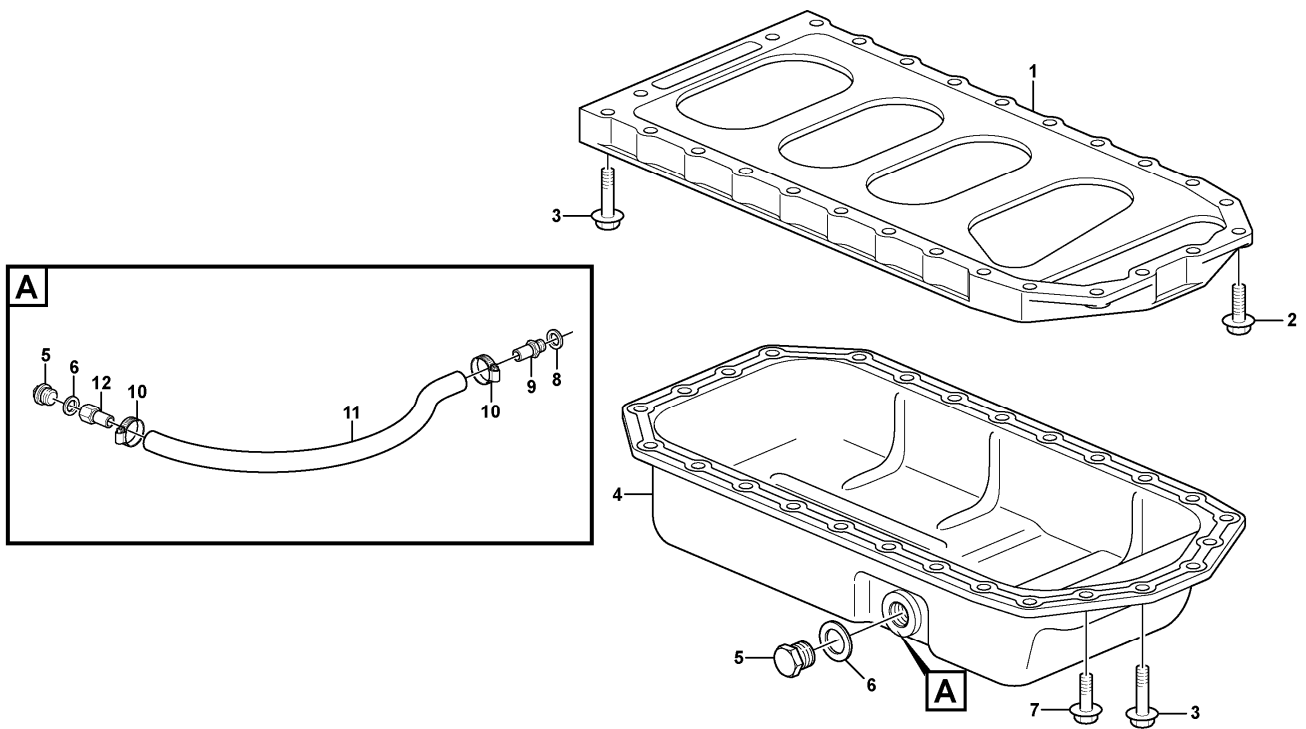

Date: 2013/10/20	Image id: 1015846	Catalogue: 20162	Model: MC60B
Brand: Volvo	Serial: 71000-	Group/Section: 217/100	Title: Oil sump

Volvo Construction
Equipment
1015846

Section option	Kit	Option description
VOE11840379		Oil drain cplt. kit
VOE11852928		Engine

Q1-Q5	Option	Option description	
Q1 STD			
Q2 11840379	VOE11840379	Oil drain cplt. kit	

Pos	Part	Q1	Q2	Q3	Q4	Q5	PS	Kit	Description	Option(s)	Remark
1	VOE11714276	1							Spacer		
2	VOE11713640	2							Bolt		
3	VOE11714377	24							Bolt		
4	VOE11714277	1							Oil pan		
5	VOE11713638	1							•Drain plug		
6	VOE11713639	1							•Sealing		
7	VOE11714372	4							Bolt