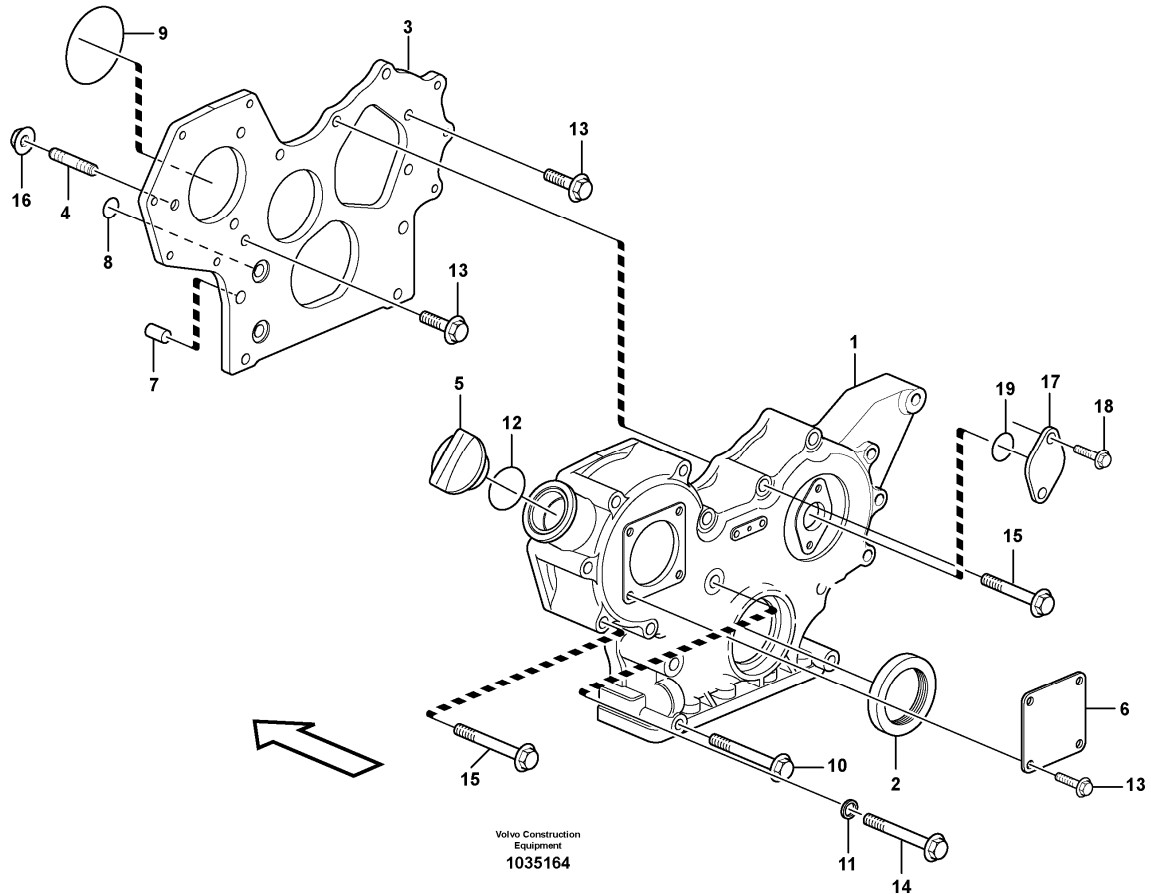

Date: 2013/10/20	Image id: 1035164	Catalogue: 20162	Model: MC60B
Brand: Volvo	Serial: 71000-	Group/Section: 215/100	Title: Timing gear casing and gears

Section option	Kit	Option description
VOE11852928		Engine

Pos	Part	Q1	Q2	Q3	Q4	Q5	PS	Kit	Description	Option(s)	Remark
1	VOE15101701	1							Case		
2	VOE15082439	1							•Sealing		
3		1					NS		Plate		
4	VOE15079309	3							Ball pin		
5	VOE11714383	1							Cap		
6	VOE11714370	1							Cover		
7	VOE11713620	2							Pipe		
8	VOE11713621	2							O-ring		
9	VOE11713305	1							O-ring		
10	VOE11714271	3							Flange screw		
11	VOE11714476	5							Sealing washer		
12	VOE11714371	1							O-ring