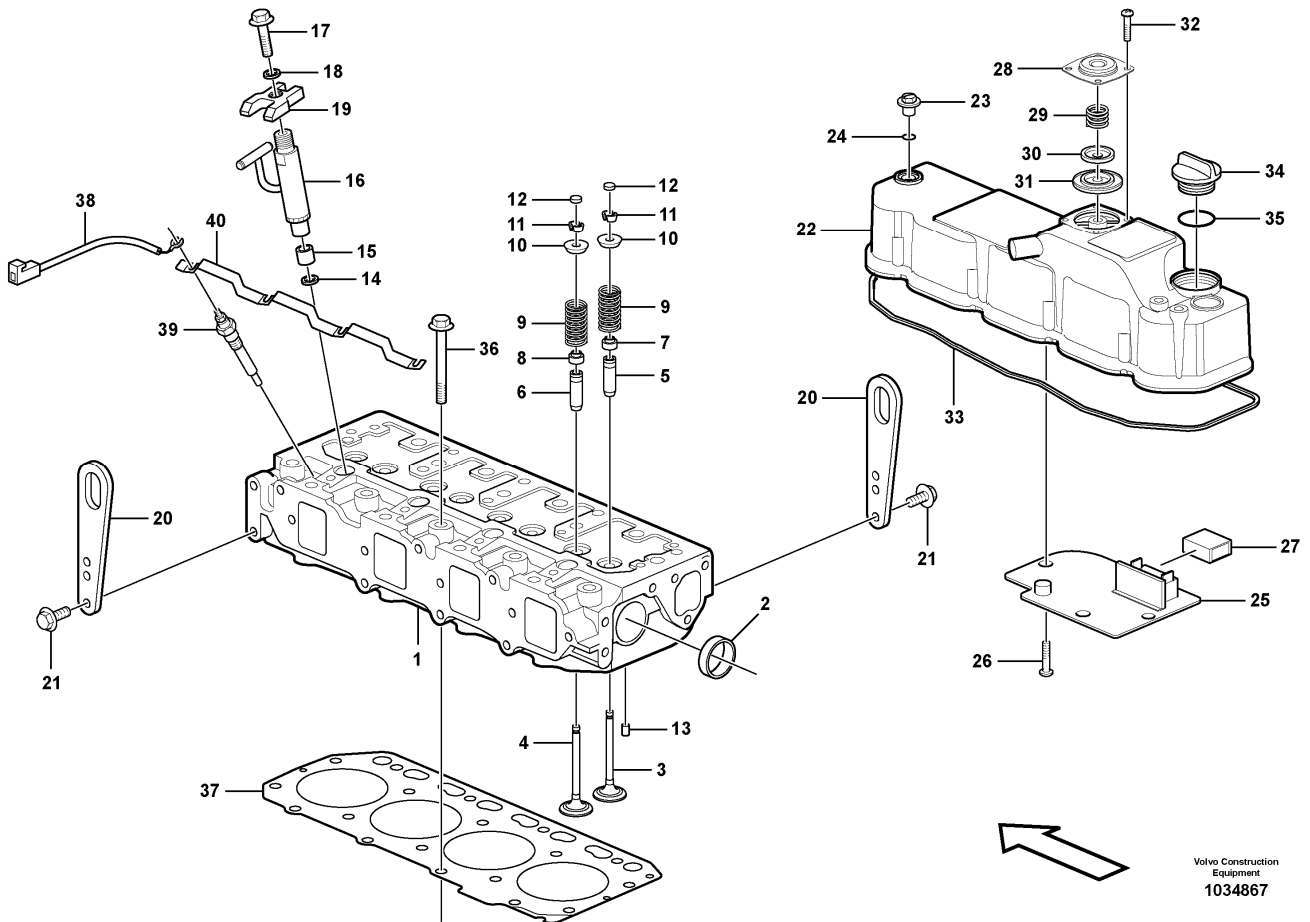

Date: 2013/10/20	Image id: 1015874	Catalogue: 20162	Model: MC60B
Brand: Volvo	Serial: 71000-	Group/Section: 210/150	Title: Engine

Volvo Construction
Equipment
1015874

Section option	Kit	Option description
VOE11852928		Engine

Pos	Part	Q1	Q2	Q3	Q4	Q5	PS	Kit	Description	Option(s)	Remark
	VOE11852928	1							Engine		
1		1							•Cylinder block		See ref 212/100
2		1							•Cylinder head		See ref 211/100
3		1							•Timing gear casing		See ref 215/100
4		1							•Camshaft		See ref 214/100
5		1							•Crankshaft		See ref 216/100
6		1							•Oil sump		See ref 217/100
7		1							•Oil cooler		See ref 220/100
8		1							•Injector		See ref 237/100
9		1							•Inlet, exhaust syst.		See ref 251/200
10									•Turbocharger		

Date: 2013/10/20	Image id: 1034867	Catalogue: 20162	Model: MC60B
Brand: Volvo	Serial: 71000-	Group/Section: 211/100	Title: Cylinder head

Section option	Kit	Option description
VOE11852928		Engine

Pos	Part	Q1	Q2	Q3	Q4	Q5	PS	Kit	Description	Option(s)	Remark
1	VOE15097063	1							Cylinder head		
2	VOE11714379	2							•Plug		
3	VOE11714709	4							•Valve		
4	VOE15079319	4							•Exhaust valve		
5	VOE11714708	4							•Valve guide		
6	VOE11714713	4							•Valve guide		
7	VOE11713652	4							•Sealing		
8	VOE11713651	4							•Sealing		
9	VOE11714711	8							•Valve spring		
10	VOE11714712	8							•Spring retainer		
11	VOE11713654	8							•Valve sleeve		
12	VOE11713647	8							Cap		

Date: 2013/10/20	Image id: 1017671	Catalogue: 20162	Model: MC60B
Brand: Volvo	Serial: 71000-	Group/Section: 211/200	Title: Valve mechanism

Section option	Kit	Option description
VOE11852928		Engine

Pos	Part	Q1	Q2	Q3	Q4	Q5	PS	Kit	Description	Option(s)	Remark
	VOE11714659						NS		Rocker Arm		
1	VOE11714714	2							•Support		
2	VOE11714715	3							•Support		
3	VOE11713646	8							•Rocker arm		
4	VOE11714716	4							•Spring		
5	VOE11714717	1							•Shaft		
6	VOE11713645	3							•Stud		
7	VOE11713374	7							Bolt		
8	VOE11713640	3							Bolt		
9		1							Cylinder head		See ref 211/100