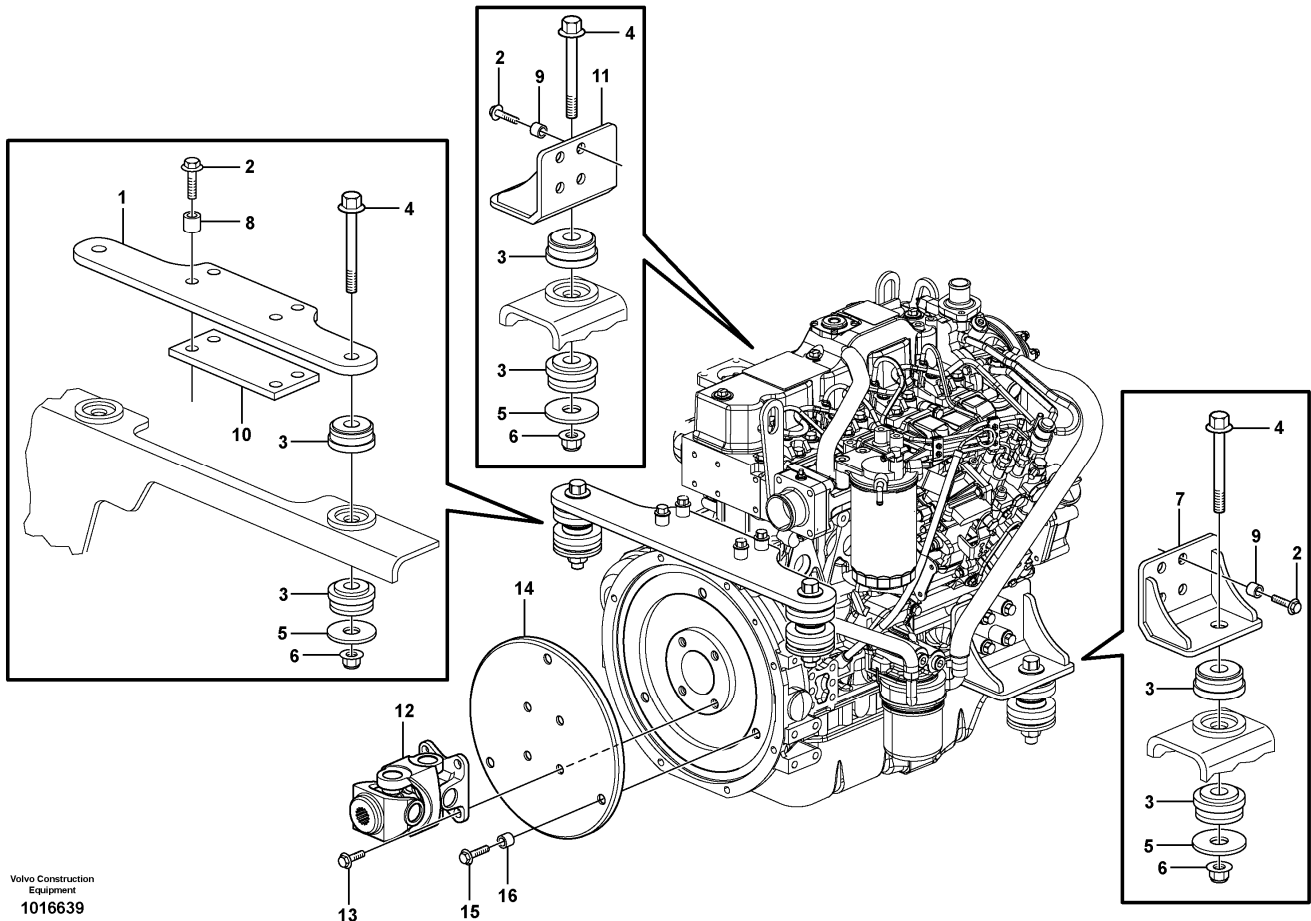

Date: 2013/10/20	Image id: 1016639	Catalogue: 20162	Model: MC60B
Brand: Volvo	Serial: 71000-	Group/Section: 218/100	Title: Engine mounting

Volvo Construction
Equipment
1016639

Pos	Part	Q1	Q2	Q3	Q4	Q5	PS	Kit	Description	Option(s)	Remark
1	VOE11850537	1							Plate		
2	VOE968163	12							Flange screw		
3	VOE11852528	8							Mount		
4	VOE968592	4							Flange screw		
5	VOE11850356	4							Washer		
6	VOE13967934	4							Flange lock nut		(VOE967934)
7	VOE11850533	1							Bracket		
8	VOE13930447	4							Spacer ring		
9	VOE843028	8							Spacer sleeve		
10	VOE11850538	1							Plate		
11	VOE11850877	1							Bracket		
12	VOE11840942	1							Ball joint		
13	VOE946441	4							Flange screw		
14	VOE11850592	1							Plate		
15	VOE946671	3							Flange screw