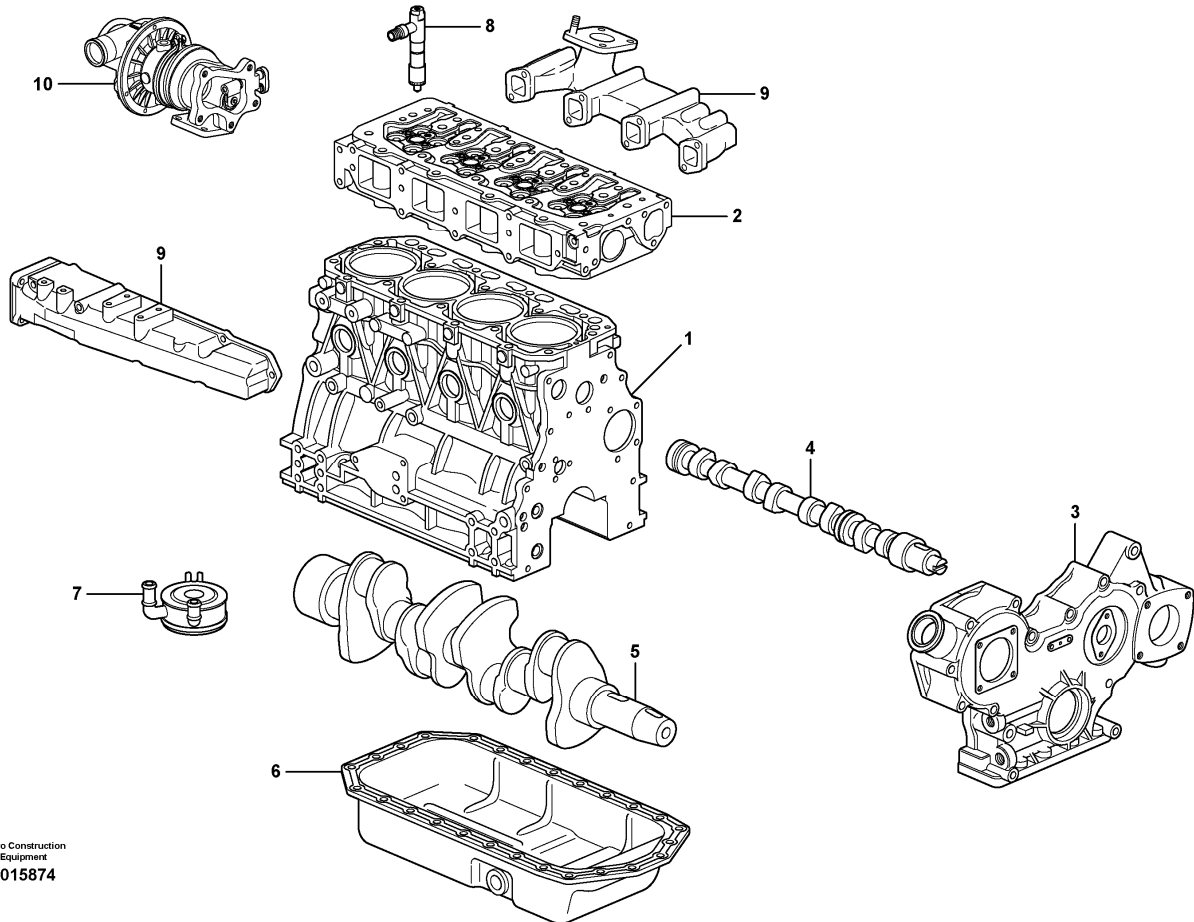

Date: 2013/10/20	Image id: 1015874	Catalogue: 20162	Model: MC60B
Brand: Volvo	Serial: 71000-	Group/Section: 210/150	Title: Engine

Volvo Construction
Equipment
1015874

Section option	Kit	Option description
VOE11852928		Engine

Pos	Part	Q1	Q2	Q3	Q4	Q5	PS	Kit	Description	Option(s)	Remark
	VOE11852928	1							Engine		
1		1							•Cylinder block		See ref 212/100
2		1							•Cylinder head		See ref 211/100
3		1							•Timing gear casing		See ref 215/100
4		1							•Camshaft		See ref 214/100
5		1							•Crankshaft		See ref 216/100
6		1							•Oil sump		See ref 217/100
7		1							•Oil cooler		See ref 220/100
8		1							•Injector		See ref 237/100
9		1							•Inlet, exhaust syst.		See ref 251/200
10									•Turbocharger		

Date: 2013/10/20	Image id: 1034867	Catalogue: 20162	Model: MC60B
Brand: Volvo	Serial: 71000-	Group/Section: 211/100	Title: Cylinder head

Section option	Kit	Option description
VOE11852928		Engine

Pos	Part	Q1	Q2	Q3	Q4	Q5	PS	Kit	Description	Option(s)	Remark
1	VOE15097063	1							Cylinder head		
2	VOE11714379	2							•Plug		
3	VOE11714709	4							•Valve		
4	VOE15079319	4							•Exhaust valve		
5	VOE11714708	4							•Valve guide		
6	VOE11714713	4							•Valve guide		
7	VOE11713652	4							•Sealing		
8	VOE11713651	4							•Sealing		
9	VOE11714711	8							•Valve spring		
10	VOE11714712	8							•Spring retainer		
11	VOE11713654	8							•Valve sleeve		
12	VOE11713647	8							Cap		

Date: 2013/10/20	Image id: 1017671	Catalogue: 20162	Model: MC60B
Brand: Volvo	Serial: 71000-	Group/Section: 211/200	Title: Valve mechanism

Section option	Kit	Option description
VOE11852928		Engine

Pos	Part	Q1	Q2	Q3	Q4	Q5	PS	Kit	Description	Option(s)	Remark
	VOE11714659						NS		Rocker Arm		
1	VOE11714714	2							•Support		
2	VOE11714715	3							•Support		
3	VOE11713646	8							•Rocker arm		
4	VOE11714716	4							•Spring		
5	VOE11714717	1							•Shaft		
6	VOE11713645	3							•Stud		
7	VOE11713374	7							Bolt		
8	VOE11713640	3							Bolt		
9		1							Cylinder head		See ref 211/100