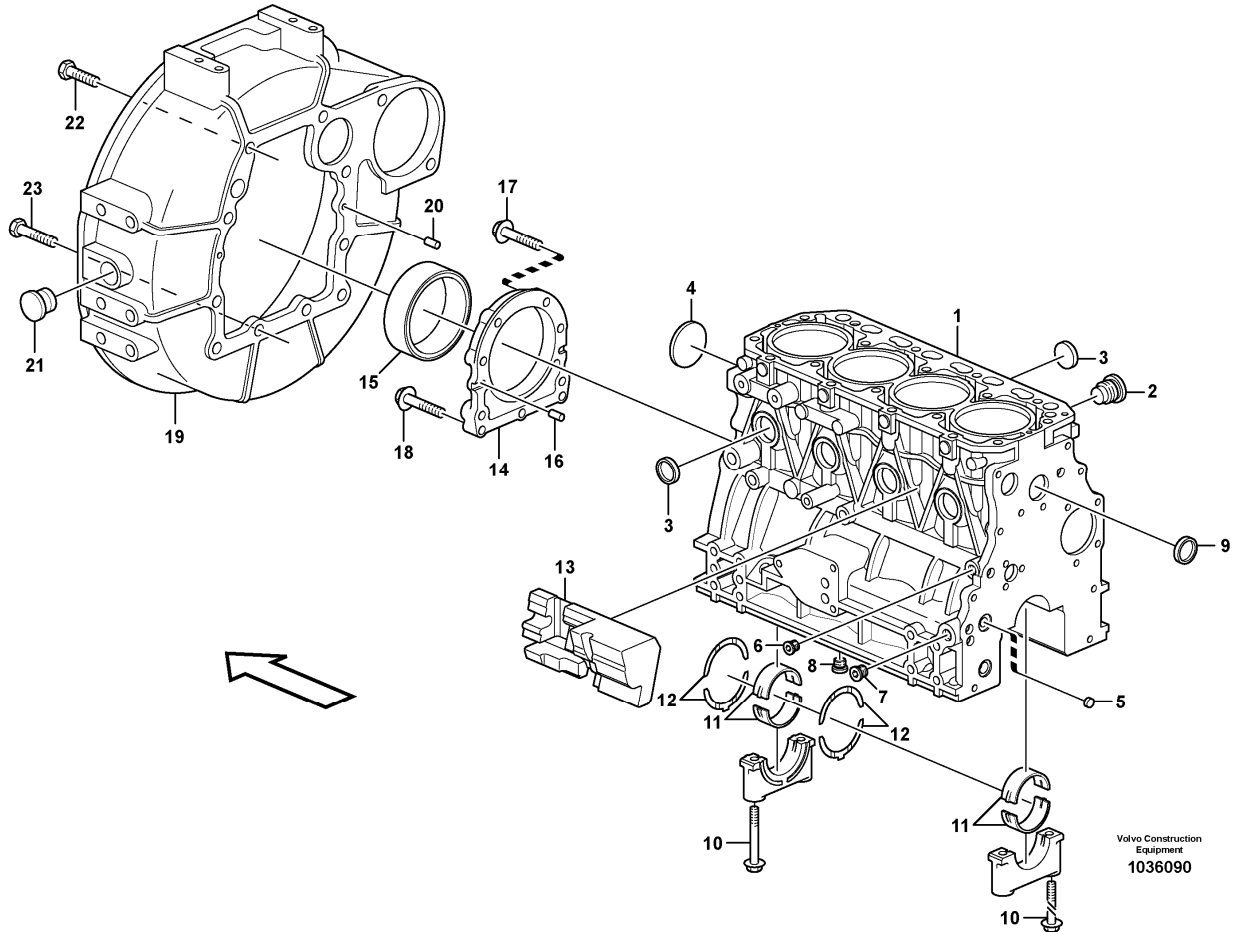

Date: 2013/10/20	Image id: 1036090	Catalogue: 20162	Model: MC60B
Brand: Volvo	Serial: 71000-	Group/Section: 212/100	Title: Cylinder block

Section option	Kit	Option description
VOE11852928		Engine

Pos	Part	Q1	Q2	Q3	Q4	Q5	PS	Kit	Description	Option(s)	Remark
1	VOE15080023	1					SS		Block		
2	VOE11713560	1							•Plug		
3	VOE11714369	8							•Plug		
4	VOE11713559	1							•Plug		
5	VOE11713329	2							•Plug		
6	VOE11713317	1							•Plug		
7	VOE11713320	2							•Plug		
8	VOE11713320	1							•Plug		
9	VOE15028444	1							•Bushing		
10	VOE11713561	10							•Bolt		
11		5					NS		•Bearing Bushing		STD SZ
11	VOE15082457	5							Bearing kit		REPAIR PART