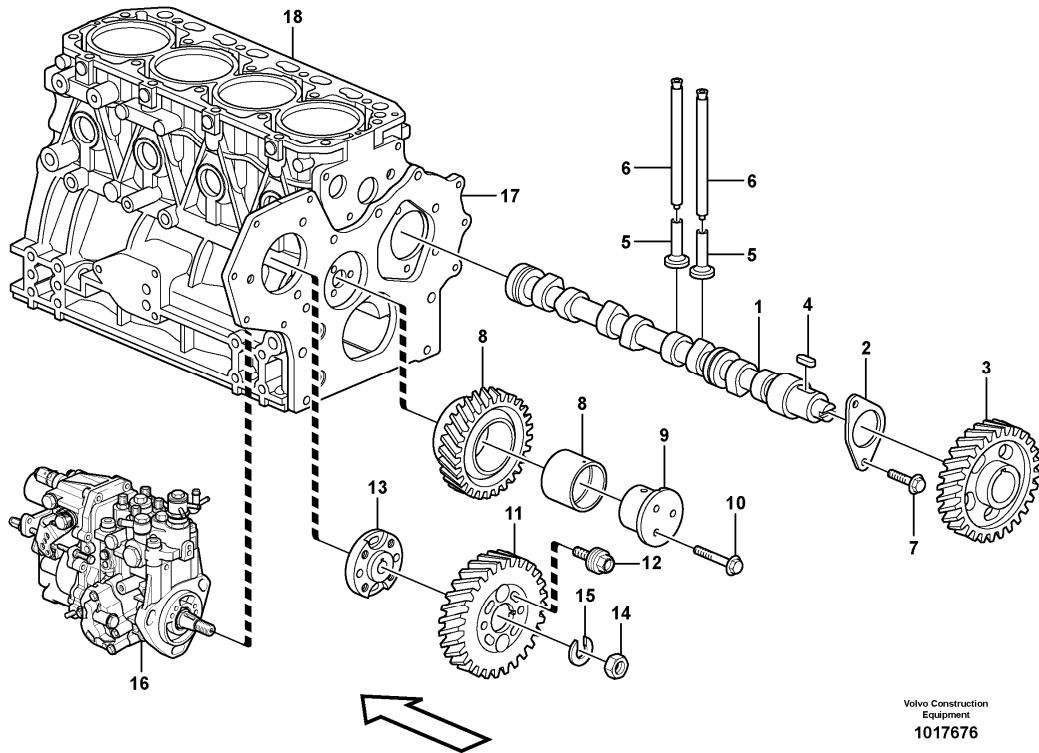

Date: 2013/10/20	Image id: 1017676	Catalogue: 20162	Model: MC60B
Brand: Volvo	Serial: 71000-	Group/Section: 214/100	Title: Valve mechanism

Volvo Construction
Equipment
1017676

Section option	Kit	Option description
VOE11852928		Engine

Pos	Part	Q1	Q2	Q3	Q4	Q5	PS	Kit	Description	Option(s)	Remark
1	VOE11714644	1							Camshaft		
2		1					NS		•Thrust Washer		
3		1					NS		•Camshaft Gear		
4		1					NS		•Key		
5	VOE11714485	8							Tappet		
6	VOE11713678	8							Rod		
7	VOE14525410	2							Bolt		
8	VOE15079637	1							Gear		
8	VOE15079646	1							Bushing		
9	VOE15079645	1							Shaft		
10	VOE11714388	3							Bolt		
11	VOE11714338	1							Gear