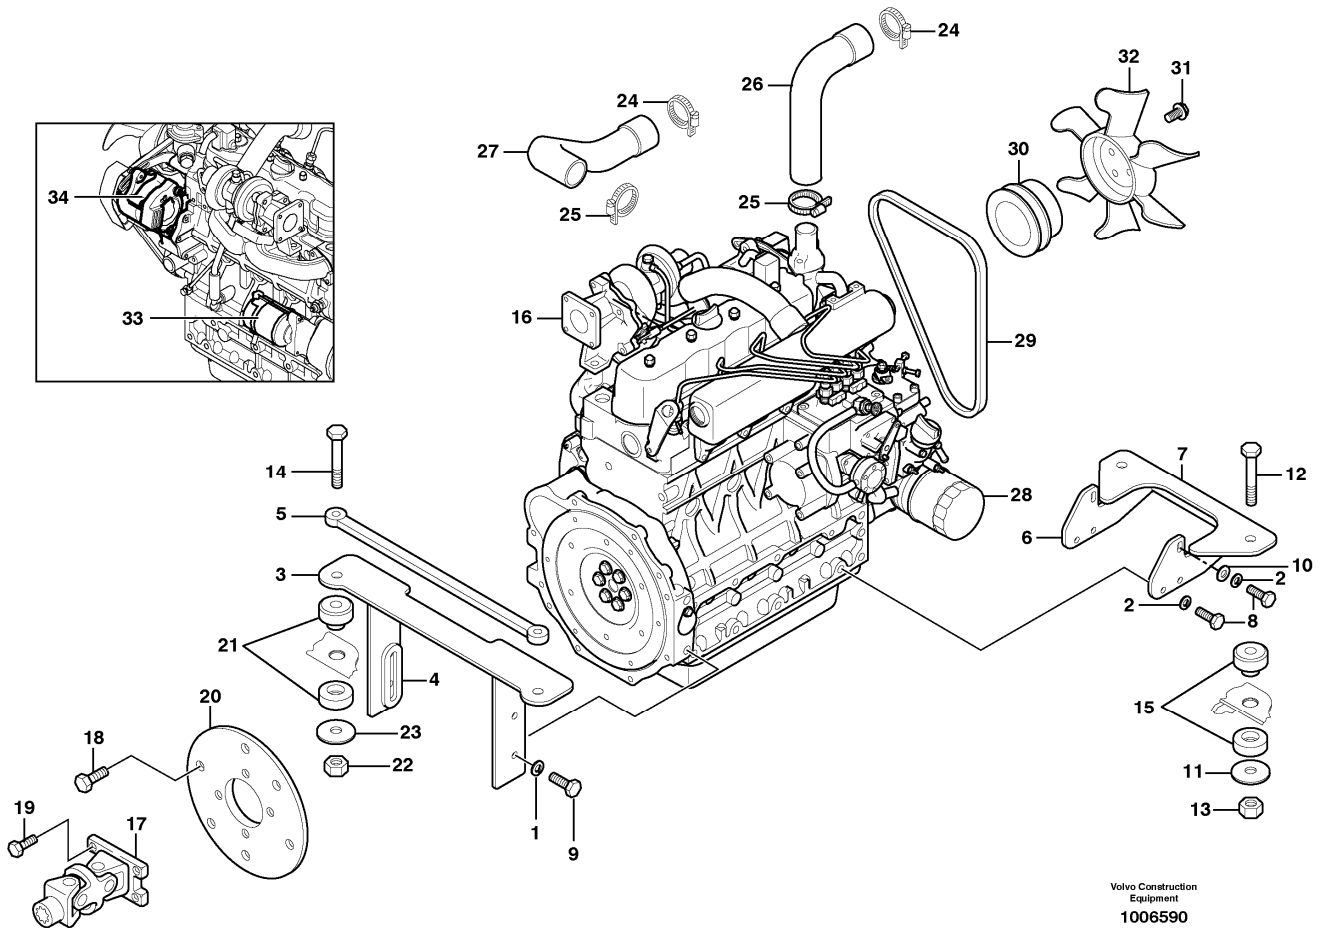

Date: 2013/10/20	Image id: 1006590	Catalogue: 20024	Model: MC70
Brand: Volvo	Serial: 60000-61000	Group/Section: 218/100	Title: Engine mounting

Pos	Part	Q1	Q2	Q3	Q4	Q5	PS	Kit	Description	Option(s)	Remark
1	VOE955925	4							Washer		
2	VOE955924	6							Spring washer		
3	VOE11850029	1					NS		Mounting Plate		
4	VOE11840897	2					OP		•Spacer		
5	VOE11850248	2					OP		•Spacer		
6	VOE11841147	1					NS		Mounting Plate		
7	VOE11840916	1					OP		•Flat bar		
8	VOE962772	6							Hexagon screw		
9	VOE962797	4							Hexagon screw		
10	VOE11841560	2							Washer		
11	VOE11840981	4							Washer		
12	VOE955598	2							Hexagon screw		
13	VOE11841453	4							Hexagon nut		
14	VOE959826	2					OP		Hexagon screw		

15	VOE11841316	4							Rubber cushion		
16	VOE11840890	1							Engine		
17	VOE11840942	1							Ball joint		
18	VOE963896	6							Hexagon screw		
19	VOE955691	4							Hexagon screw		
20	VOE11841004	1					NS		Plate		
21	VOE11841316	4							Rubber cushion		
22	VOE11841453	4							Hexagon nut		
23	VOE11840981	4							Washer		
24	VOE943478	2							Hose clamp		
25	VOE943477	2							Hose clamp		
26	VOE11841007	1							Hose		
27	VOE11841009	1							Hose		
28	VOE11711396	1							Oil filter		
29	VOE11711478	1							V-belt		
30	VOE11711480	1							Pulley		
31	VOE11711483	4							Screw		
32	VOE11711481	1							Fan		
33	VOE11711475	1							Starter motor		
34	VOE11711484	1							Alternator		